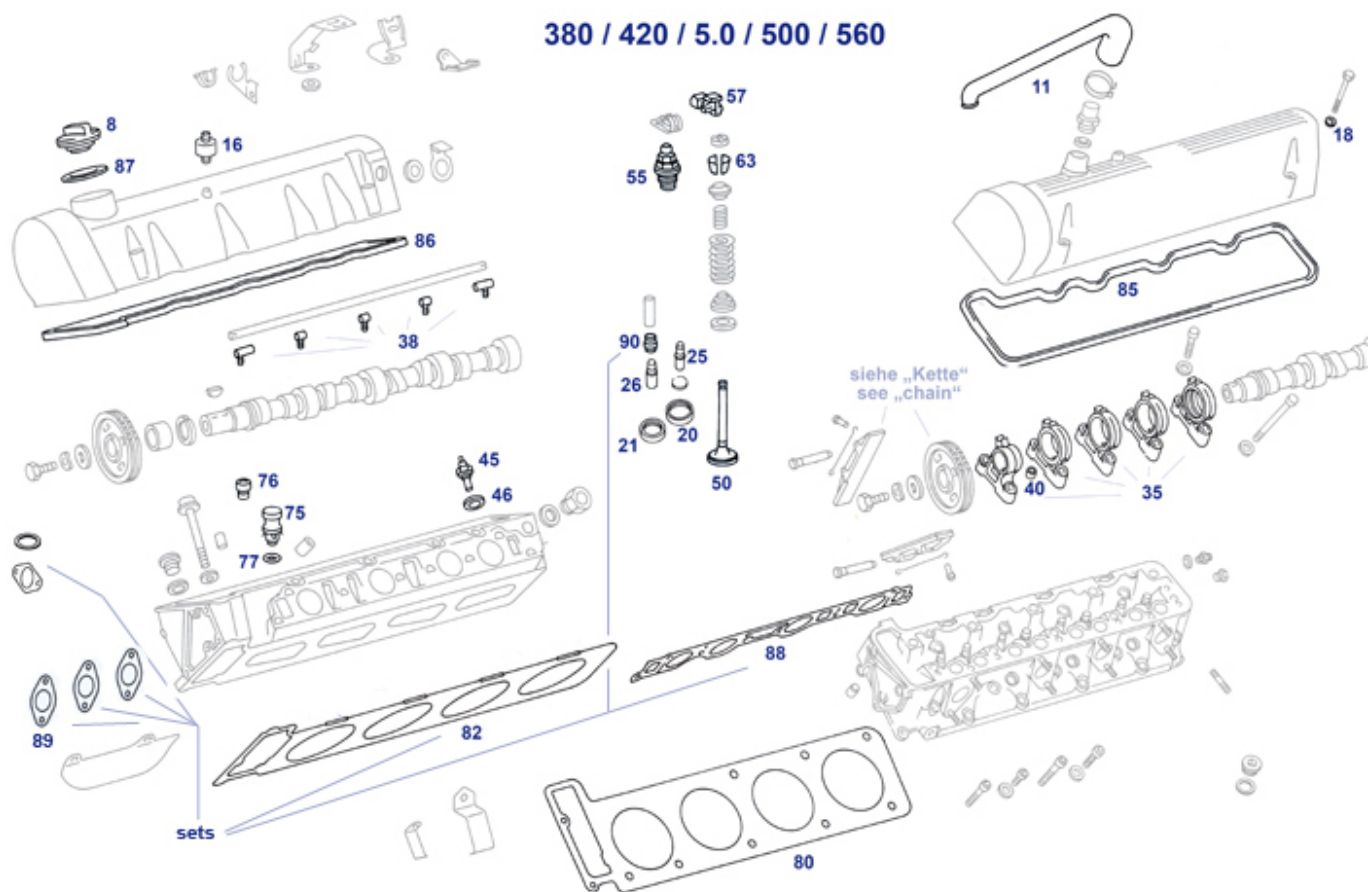

380 / 420 / 5.0 / 500 / 560

sets	Gkt. set, cyl. head 420SL Rt.	702761	123,90 €	exhbolts	stud M8 X 25 for manifold	714993	3,05 €
sets	M117.960 & M117.961 Engine Right Head Gasket Set	702560	132,69 €		Kit, timing chain 5.0 "Duplex"	705500	310,04 €
bolts	washer, cyl bolts	701022	2,08 €		Gasket per exh-channel V8 from 5.0	714491	4,76 €
sets	Gkt.set, cyl.head 500late/560 Rt.	702561	109,55 €		woodruff key, standard, 4mm	205077	1,00 €
sets	Gkt. set, cyl. head 420SL Lt.	702751	135,62 €	sets	M117.960 & M117.961 Engine Left Head Gasket Set	702550	135,92 €
headbolts	In hex cyl bolt 12.9, M10x165	701165	16,66 €	headbolts	In hex cyl bolt 12.9, M10x90	701115	4,05 €
headbolts	In hex cyl bolt 12.9, M10x65	701105	3,05 €	cam	Camshaft 3.8L | M116.962 EURO A6219910467 Woodruff key, 4° cs.	705317	800,00 €
cam	Camshaft 3.8L M116.962 EURO	705318	800,00 €	8	Oil filler cap,plastic/snap on	250102	3,74 €
sets	Gkt.set, cyl.head 500late/560 lt.	702551	111,48 €	16	Rubber mount, e.g. Fuel pump, Air box	247828	1,56 €
11	vent hose LH, 117.985,..	709507	16,01 €	25	Valve guide inlet M116.982..14,04mm	705361	9,98 €
18	Copper ring M6, filled	899305	0,83 €	25	Ventilführung E.Rep.-Maß 14,20mm	705362	13,11 €
25	Ventilführung E.Rep.-Maß 14,40mm	705363	10,48 €	26	Valve guide Exh rep1 = 15,20mm	705382	17,60 €
26	Valve guide Exh rep2 = 15,40mm	705383	17,60 €	38	connectors 1bench, fits M116/117 with 10mm oil pipe	705043	4,26 €
26	Valve Guide OUT, 15.034	705381	5,71 €	45	Sender unit, coolant temp.gauge	754097	6,66 €
39	Camshaft oiler tube, late V8 (aluminum)	705143	40,58 €	50	Inlet Valve 3.5 / 3.8 only.960 / 4.2	705330	27,31 €
46	Seal ring 14mm Alu	207186	1,08 €	50	Valve, inlet, e.g. 117.967,.. FN	705450	32,59 €
50	Valve,Exhaus, 4.2/5.0/5.6 and 110 fromF	705570	48,55 €	57	Rocker arm, all V8 116+117	705841	17,85 €
55	Hydro rocker adjuster M116/M117 from..	705045	39,58 €	63	Valve collet, 1 half, '67-> (from 250)	205035	0,65 €
57	Rest: Rocker arm, all V8 116+117, FEBI	705040	43,89 €	77	Seal ring injector support->head V8 K-Jet	707424	1,32 €
76	Rubber, K-Jet, 110.986/990,116/7.960-EU	707219	1,82 €	80	Cyl.-head gasket LH, 380SL/C ELRING	701370	43,73 €
80	Head gasket LH 116.96X FN	701371	51,72 €	80	Gkt.set,cyl.head 380SL/C Lt up to	702351	71,29 €
80	Head gasket LH, M117.96X, eng	701490	45,67 €