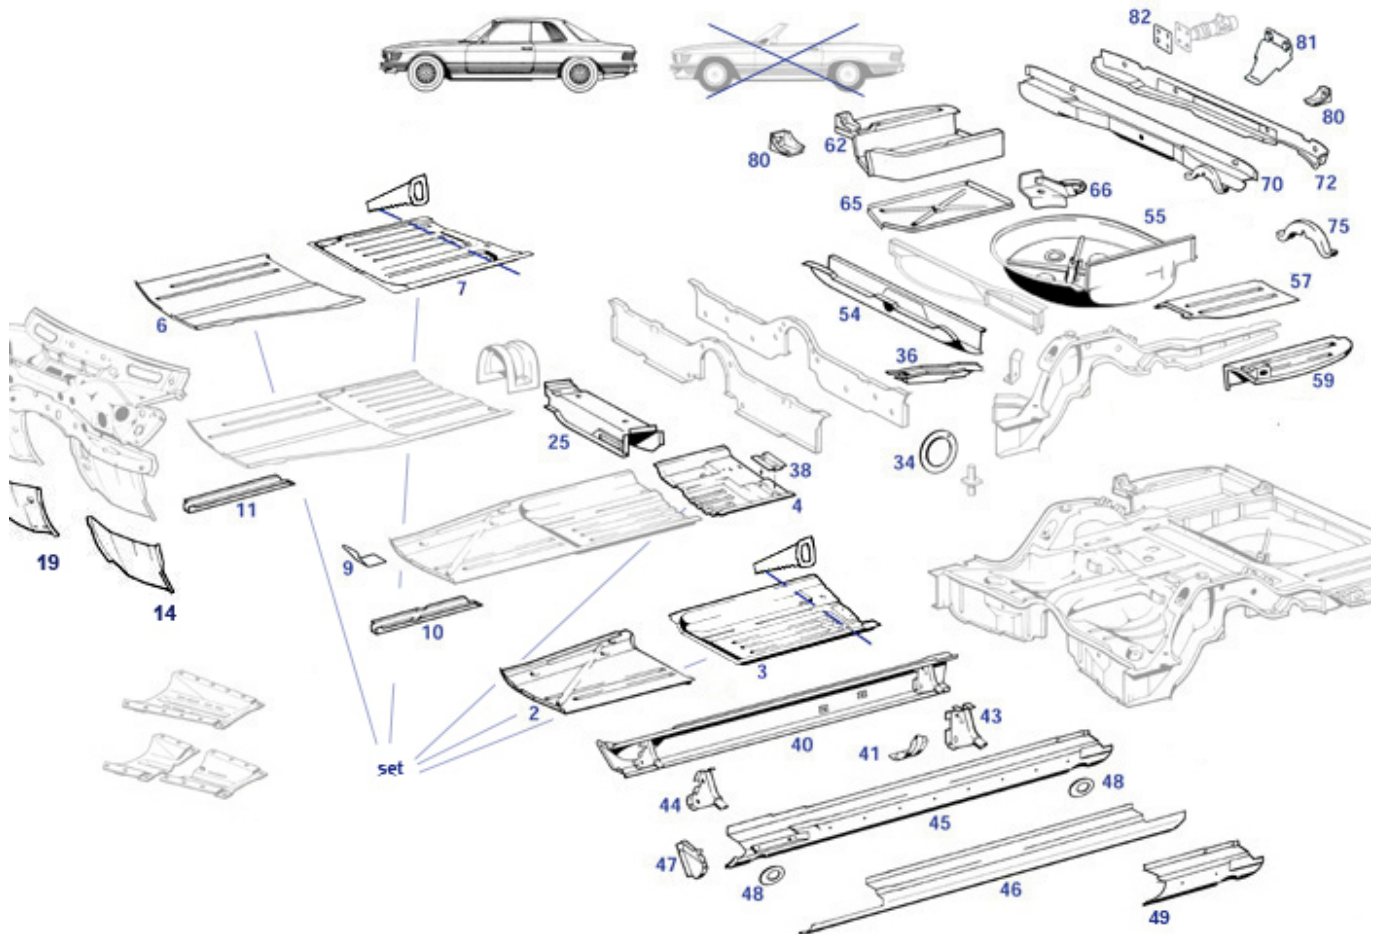

62	battery box cover for optional equipment trunk mounted	754081	55,16 €	62	metal strip left part for batt. mounting	784640	59,85 €
65	Rep.panel trunk floor right	761083	104,96 €	65	Grommet,multihole 27mm	798777	2,59 €
70	Front shell of rear cross member, incl.Exh-Brkt	761720	202,65 €	70	Front shell of rear cross member, no.Exh-Brkt	761719	172,06 €
72	Rear outer shell of rear crossmember (tailpanel) EURO	761730	107,05 €	75	Rear exhaust bracket, weld at rr crossmember	761710	30,58 €

61.c Floors, SLC Body

61.c Floors, SLC Body

3	Repr. skirt patch SLC rear left	763877	54,60 €	9	Repr. skirt patch SLC rear right	763887	54,60 €
4	RR floor section LH	761035	124,95 €	4	Floor panel C107, rear Lt.	761050	87,04 €
4	Floor panel SLC, rear Rt.	761060	87,04 €	6	Rep.Floor panel frt RH early (no cat)	761041	107,91 €
7	Rear Right Repair Floor Panel	761045	124,95 €	9	mounting accelerator pedal	761140	19,97 €
11	Rail RH Repro "no Cat / flatfloor"	761832	106,73 €	14	Rep.-Blech Pedalboden links	762210	129,97 €
19	Rep.-Blech Pedalboden rechts	762220	129,97 €	34	Metal cover round, strut, sp.tyre well, ..	268070	7,70 €
44	Jacking point SLC, rr L+R,frt R	761029	63,74 €	45	Outrigger / outer sill rocker panel SLC (Coupe) RH	763925	279,65 €
45	Outrigger / outer sill rocker panel SLC (Coupe) LH	763915	279,65 €	46	Rail patch outer SLC Rt, simplified	763026	127,45 €
46	Rail patch outer SLC Lt, simplified	763016	127,45 €	47	Cap, outer rail LT frt	763005	44,80 €
47	Cap, outer rail RT frt	763006	44,80 €	48	Reinforcement ring, jacking tubes	763110	10,71 €
49	Rep-section rear sill SLC LH	763816	100,44 €	49	Rep-section rear sill SLC RH	763826	100,44 €
55	Spare Tire Fixing Mount (3rd Gen.)	740015	40,39 €	55	B-quality Spare tire well R/C107	761800	209,52 €
57	Trunk floor LH near bowl	761410	59,50 €	59	Boot floor, Lt. R/C107	761070	117,63 €
59	bracket rear body, similar 1076160431	761415	31,40 €	62	Trunk floor RH,Repro "Batt in trunk"	761881	391,99 €