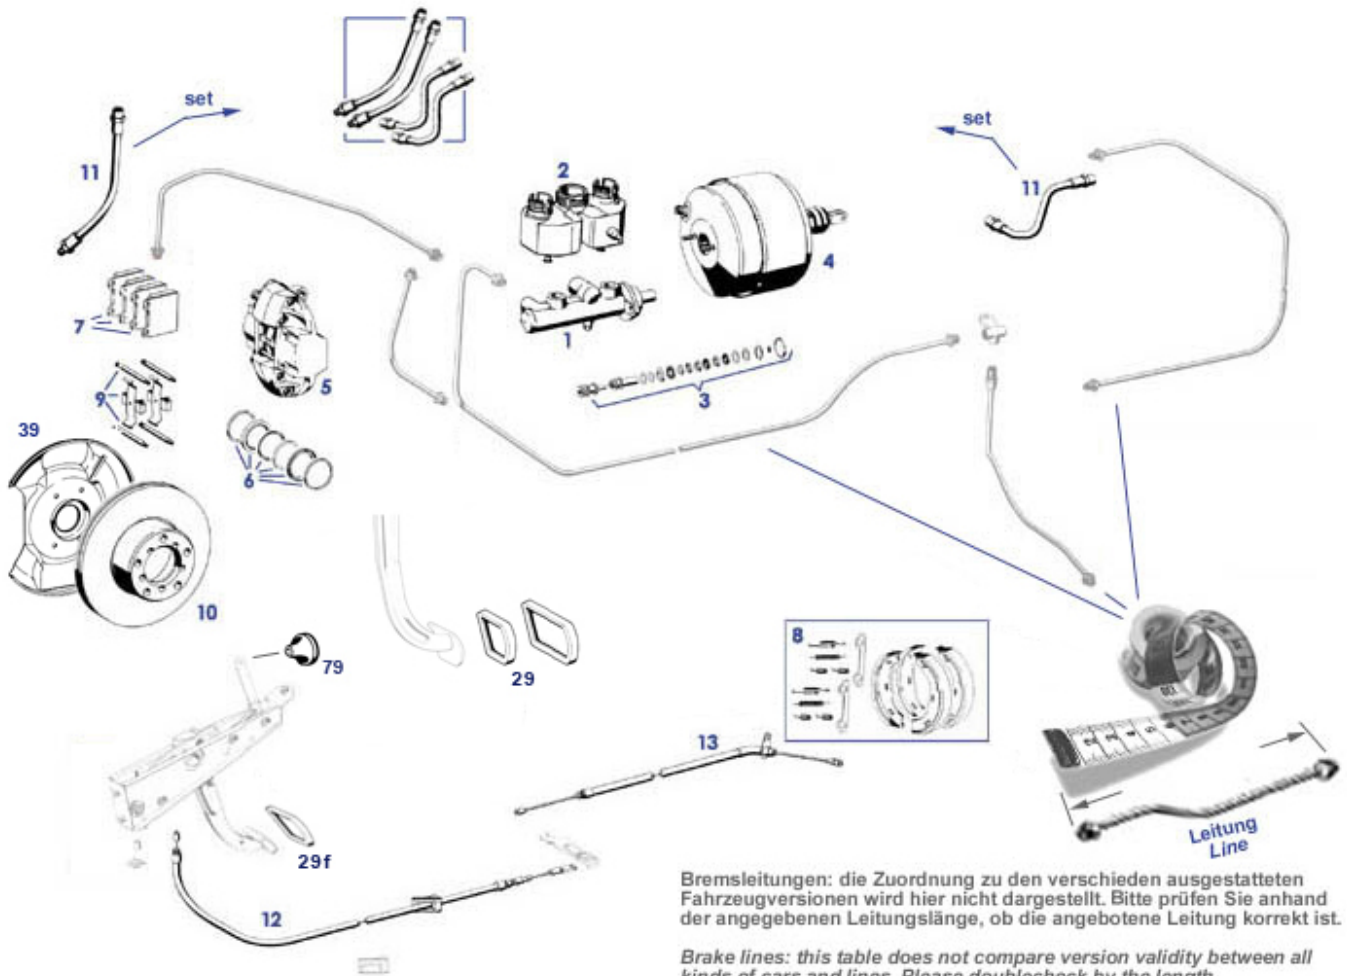

line	Brake line, ca. 239cm, 190SL w.T-50, front Rt.	142013	22,00 €	line	Nut	742199	0,35 €
	Caliper V8, rear Left., FN	742953	108,02 €		Caliper R/C107 rear Rt.	742952	219,29 €
	Stift, Bremsbelagmontage	742929	2,69 €		Rep.-Satz Bremssattel hinten	742926	27,79 €
	Satz-Bremsklötze 300-500SL, vo. TEXTAR	742833	58,95 €		Satz-Bremsklötze '80-'85 vorn	742831	45,97 €
	Satz-Bremsklötze ??->'80 vorn Textar	742830	30,64 €	line	Brake line, e.g. ABS->wheel frt.rt.	742168	12,02 €
	bracket for brake hose front right, non-ABS	742998	20,84 €	line	Brake line 2510mm, eg LHD-ABS->wheel f.	742167	24,40 €
line	Brake line 2295mm,e.g.LHD mastercyl->	742166	38,50 €	line	Brake line 195mm :, 230frt Lt.,107 rear	742104	14,28 €
line	Brake line e.g. rr.lt, 255mm	742102	5,70 €		Anbausatz BENDIX-Bremse hinten	742089	12,99 €
line	Brake line, ctre/long, LHD+FN, 3270mm	742069	29,37 €	line	Brake line, Mastercyl.->Wheel drv-side	742068	8,13 €
	Caliper V8, rear Rgght., FN	742954	108,02 €		bracket for brake hose front left, non-ABS	742999	20,84 €
line	Brake line 103cm, e.g. rr m / rr rt	742066	15,17 €		Caliper 300-500SL front left side from 08.85	742812	137,30 €
	A0004230061 additional pad	742989	4,99 €	line	Bracket 250-280SL	243658	1,06 €
	Sheet metal screw with hexagon 5.5 X 13 galvanized	990102	0,20 €	line	5 meter brake steel tube 4.75, zincd, painted	942967	17,55 €
line	workshop fitting for 4.75 lines, male thread, hex 11	942966	0,36 €		Seal ring, servo, front	743417	1,61 €
	Cal. 300-500SL frt rt 09.85->	742822	137,30 €		Caliper 03.80->08.85 front right	742821	139,13 €
	Brake disc front ->12.72, 273mm, brand: Zimmermann	743099	77,29 €		Caliper 03.80->08.85 front Left	742811	139,13 €
	Grommet, rear brake wires @ axle/anchor	742059	3,99 €		B.m.c.280/350/380/450/500SL/C	743712	108,02 €
	Mastercyl. ca. 07.83-08.85 FEBI	743813	109,50 €		brake disc 300-560SL front, FEBI	743399	41,63 €
	Brake disc front '80->'85, brand Zimmermann	743299	64,50 €		Brake disc front 01.73-02.80 278mm ! brand: FEBI	743199	46,51 €