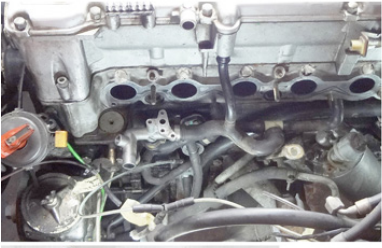

M110.990 1984