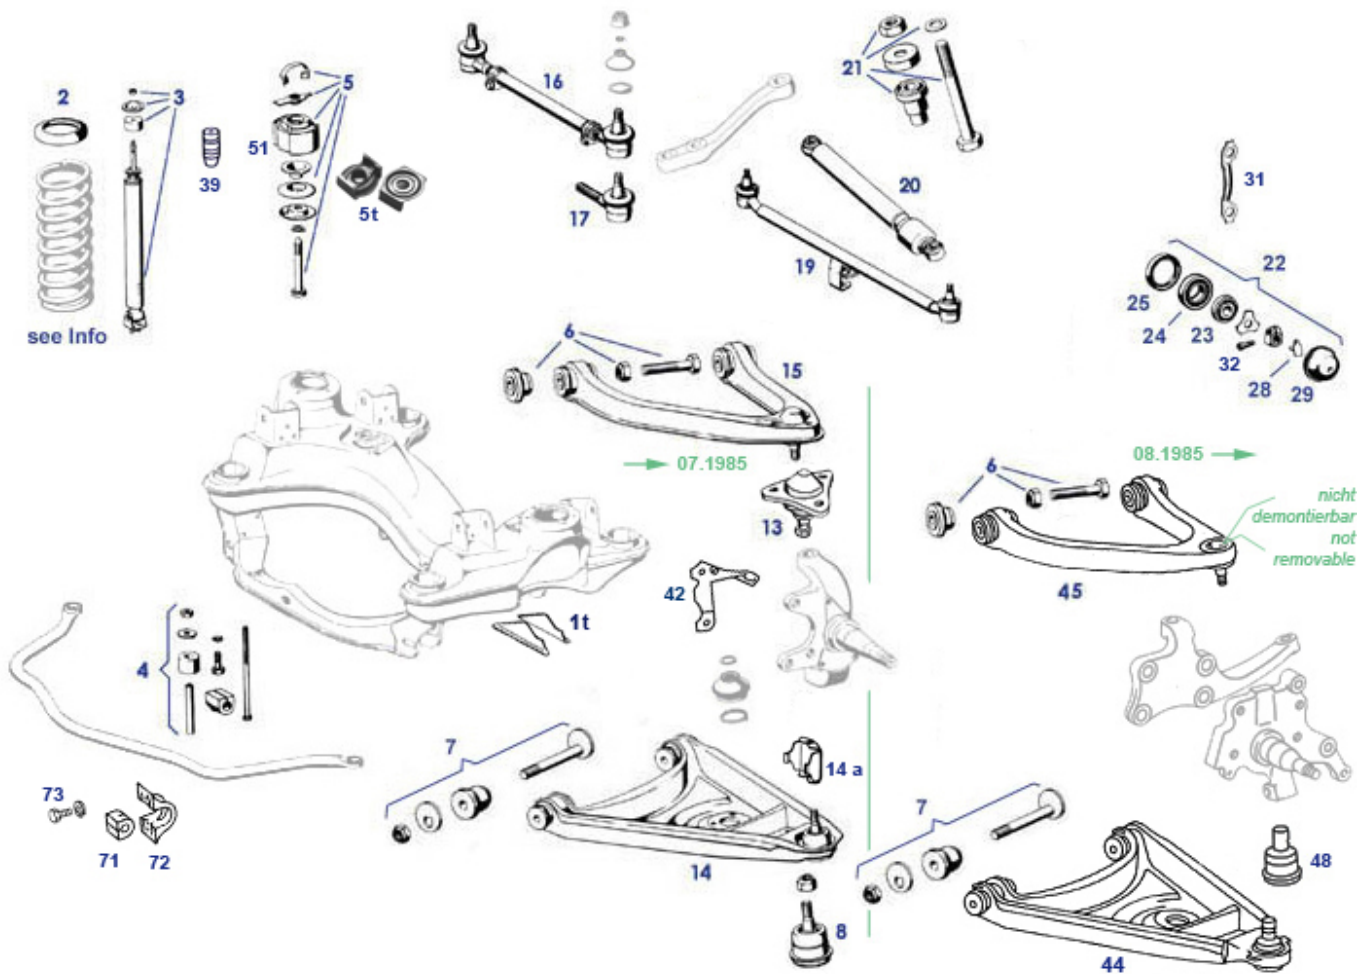

32,33 Front Axle, Suspension Springs

33 Front suspension

Große Modelländerung 1985, offiziell per 01.08.1985, jedoch mit Abweichungen: 280/380SL alte Radaufhängung, 300/420SL neue Radaufhängung. 500SL spätestens ab FG 034907, in Vorserie einzelne FG auch früher. Nachrüstung möglich, sofern alle Teile (Lenker bis Naben) zusammen. Die Geometrie des zentralen Achsträgers (vom "Strich Acht" stammend) ist durchgängig unverändert, erhielt aber Verstärkungen während der 107-Bauzeit und kleine Änderungen bei 280-RHD.

Erkennungszeichen Radaufhängung "früh": Dreieckslenker komplett aus Stahlblech mit demontierbaren Kugelgelenken, die auch als Einzelteil erhältlich sind. Tausch des oberen Kugelgelenkes (Führungsgelenk einzeln) ist spezialisierten Werkstätten aufgrund der Vernietung möglich (MB verweist auf kompletten Lenker). Bremsscheibe innenseitig an der Radnabe. Für Felgen 6 1/2 x 14" ET30 oder 7 x 15" ET25 (SA11186/03).

Radaufhängung "spät": obere Lenker massiv, Kugelgelenk nicht austauschbar (Zerlegung herstellerseitig nicht vorgesehen). Untere Lenker und Radträger in Konstruktion und Geometrie geändert. Bremsscheibe außenseitig an der Radnabe. Für Felgen 7 x 15" ET25.

Castle nut M10X1, long shape, early joint	133006	2,38 €	brake dust cover plate frt RH, non ABS	742220	79,67 €
Bilstein shocker R/C107fr.9.85	732105	208,25 €	Shock absorber R/C107,114-5 front, KONI - Classic	732103	210,00 €
Bilstein shocker R/C107to 8.85	732101	232,16 €	Upper ball joint 107->08.85, aftermarke	733812	14,01 €
brake dust cover plate frt LH, non ABS	742210	79,67 €	Self locking nut M12 X 1,5	733113	1,93 €
Wheel br. set R/C107 from 9.85	733181	17,75 €	Nut, track rod end, self locking	233894	1,13 €
2 Buffer, rubber, front, 8mm	732011	14,53 €	2 rubber buffer, frt spring, 13mm	732812	6,76 €
2 Buffer, rubber, front, 18mm	732013	6,13 €	2 Buffer, rubber, front, 23mm	732014	8,69 €
4 small rubber donut at roll bar bracket rods	732817	2,74 €	4 Repr.kit, torsion bar, 107 up to 08.'85, /8,.. FEBI	733070	21,35 €
5t Se 4 pcs PU fillers, fitting genuine subframe rubbers	733863	204,15 €	5 Repr.kit, front sub-frame	758101	140,47 €
5 Frt axle mount kit "Meyle"	758801	48,61 €	6 Front Upper Suspension Arm Bolt	733929	3,20 €
6 Repr. kit, swing arm, upper in. FEBI	733020	61,75 €	7a hex nut M14 X 1,5	733032	1,44 €
7 Repr. kit, swing arm, lower in.	733030	64,88 €	7a Bolt, lower ctrl arm, inner, 1pce	733031	8,59 €