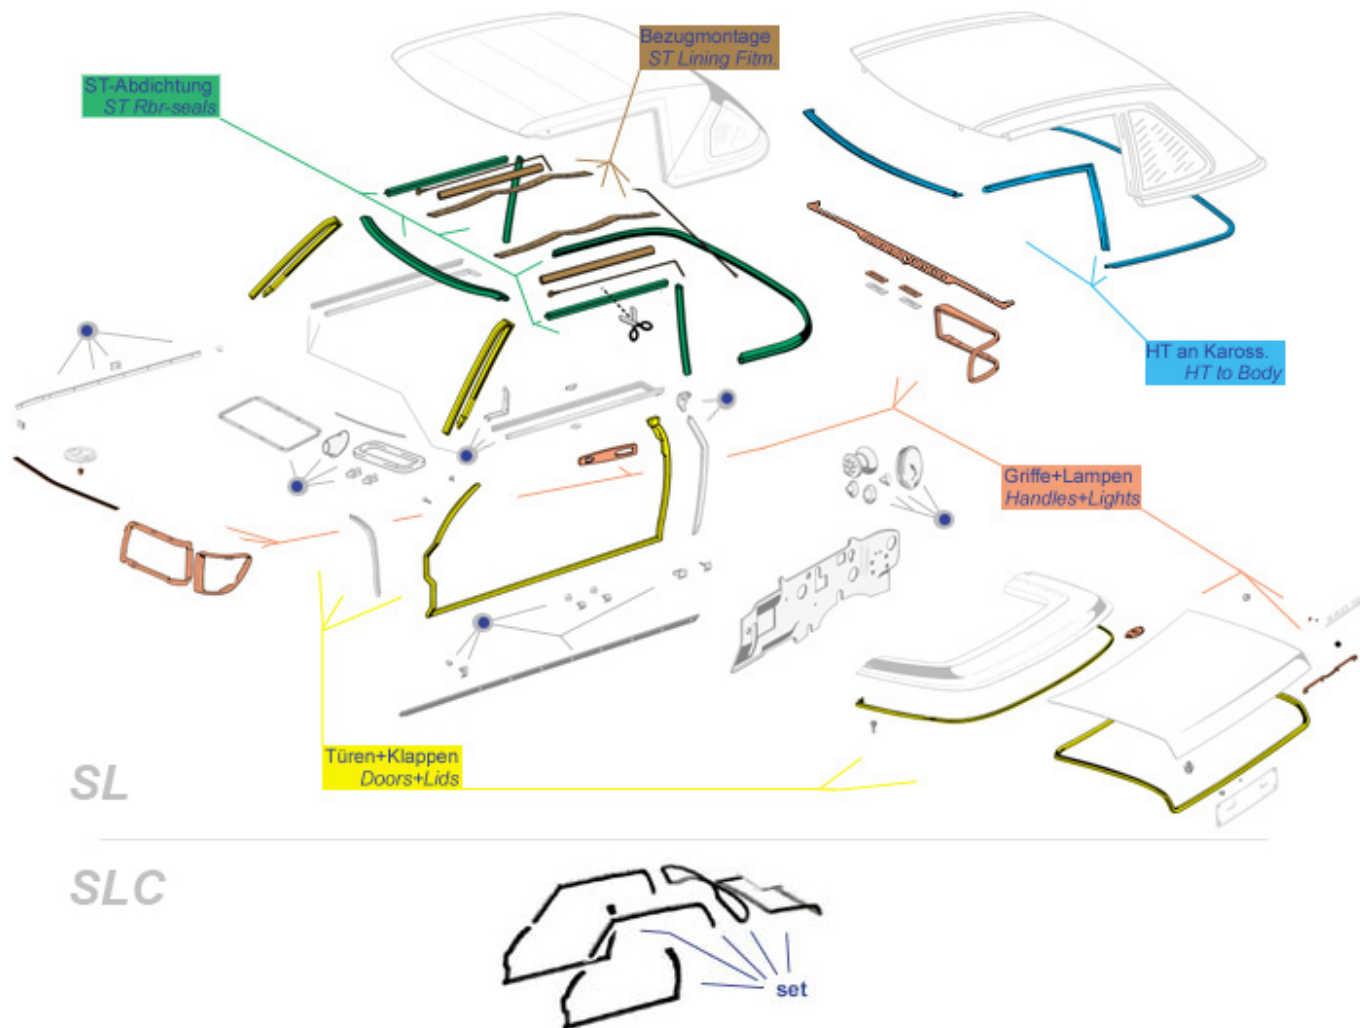

72, 75, 77, .. Body Rubber Seals / Weatherstrip Kits