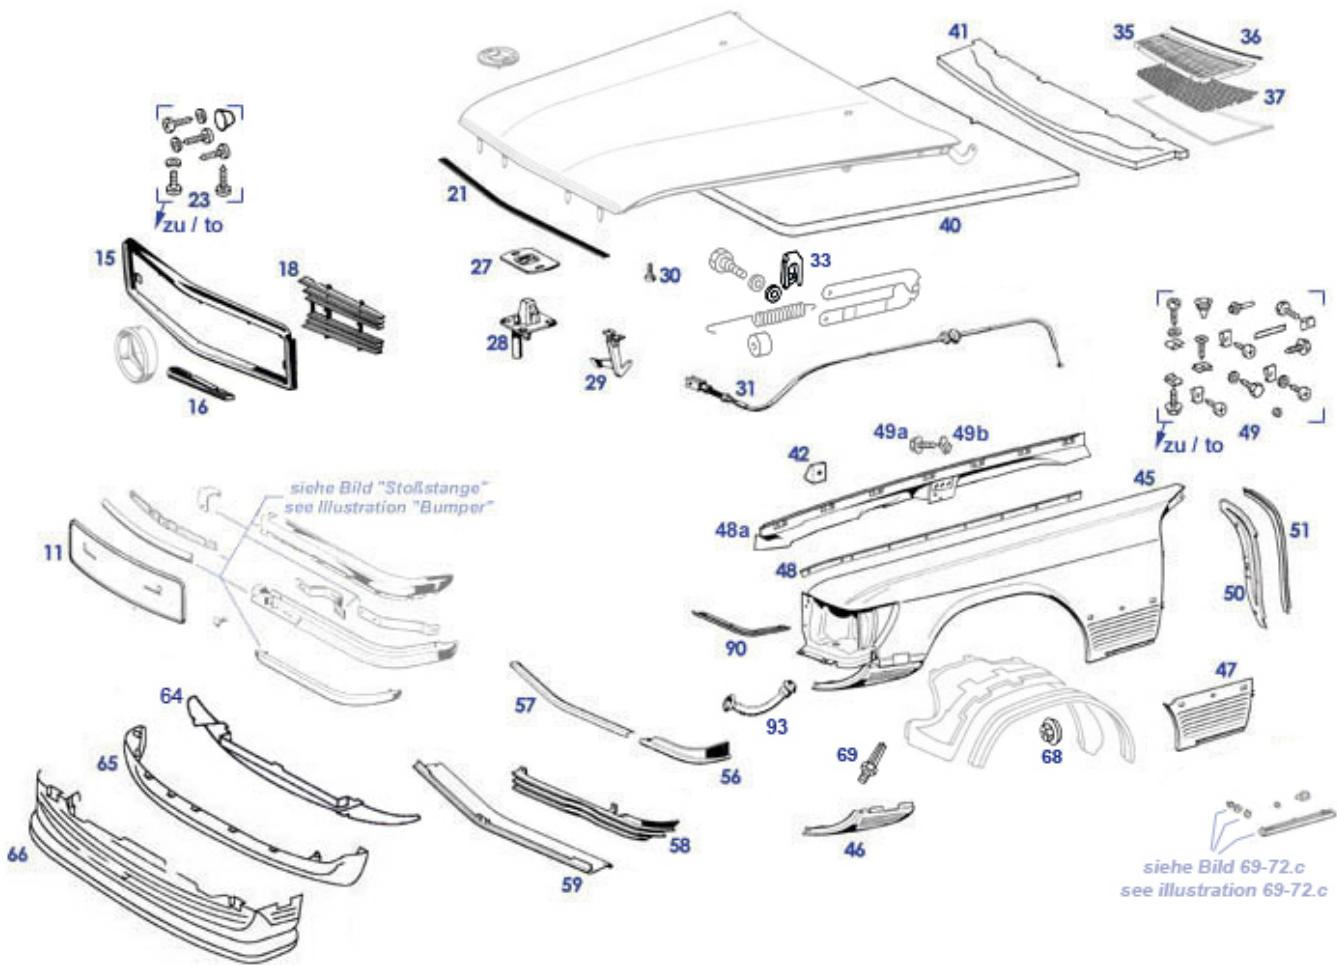

Escutcheon, protection, trim mounts	772807	0,23 €		Clip	772003	0,17 €
	Slot protection, trim mounts washer 4,3 X 12 X 1	772856	0,23 €		Hex Nut, M4	799919	0,20 €
		799890	0,14 €		rubber hose, protection, 1m	799909	1,00 €
	Clip, part of trims (1 each trim)	772002	0,42 €		Bushing for clip, white	772005	0,48 €
	A1266980358 Escutcheon by spire nut	772007	0,17 €		panhead tapping screw 4,8 X 13	788206	0,30 €
	Washer large diameter. 5mm galvanized	990112	0,03 €		cheese head screw with cross recess H M5X8	788158	0,15 €
11	Licence plate underlay, fr./rear, s-steel polished, fits 520mm	588088	11,90 €	11	universal lic-plate underlay 520x110, stainless steel	988088	41,06 €
15	Rad. grille frame,R/C107, repro. Q-deficite	788203	249,90 €	16	Pair of trims, repro, quality problems	B788836	141,61 €
16	Pair of trims, repro	788836	199,00 €	17	Rubber ring, wiper motor	282407	0,77 €
18	Screw	799931	0,24 €	18	REST: Grille RT, Repro, latest version	788066	35,45 €
18	REST: Grille LT, Repro, latest version	788055	35,45 €	18	Washer 4,3 yellow zincd	299282	0,08 €
18	Bolt A2 M5X12, frt grille mouldings, ..	788207	0,74 €	18	Bolt M5x10,i.e. Star->Frame, industrial chrome finish	288048	1,45 €
18	1 pair plastic mesh insert for upper grille screen 107	788855	214,20 €	20	Rubber buffer on radiator grille frame	788209	5,99 €
21	Rbr profile @ bonnet under chrome frame	788804	4,21 €	25	Ground strap, bonnet 107, 111, 108	754888	29,37 €
27	Hood catch, upper	288001	23,40 €	27	hexagon flange bolts M6 X 12 zinc plated	799955	0,56 €
28	Bolt, countersunk with cross recess, M6x10	299785	0,39 €	28	Hood catch, lower, short neck / Alu	288002	408,88 €
29	Safety hook, bonnet lock	788831	29,87 €	29	Spring washer, fits M6	181028	0,18 €