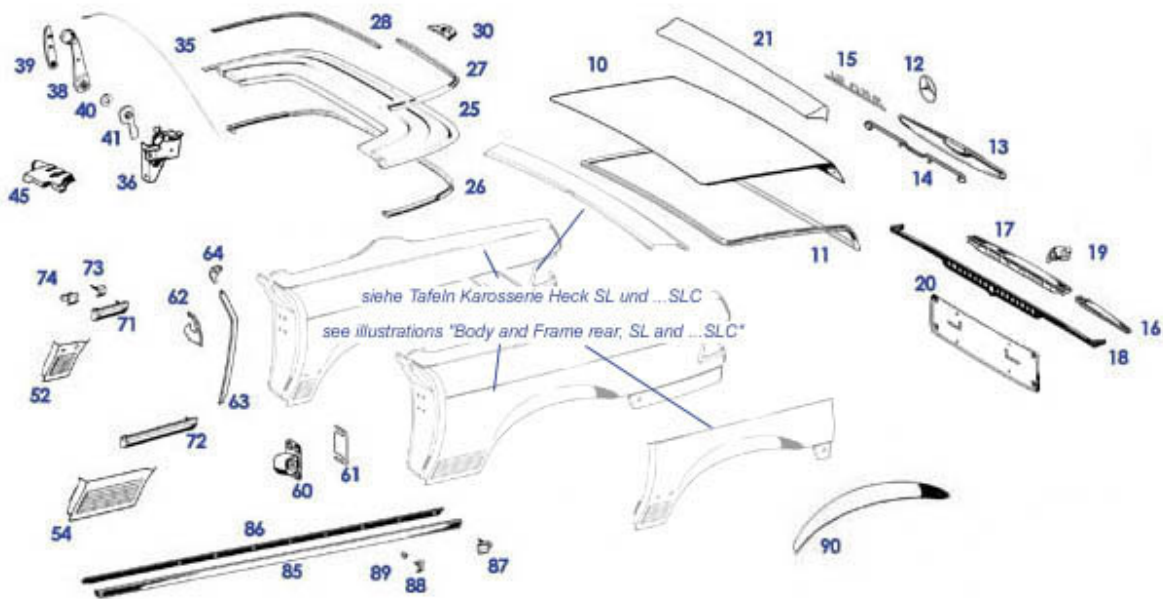

75, 77, 78, 88 Body Lids, Bonnet

75, 69, .. Rear Body Attachment Parts

	washer 5,3 X 9 X 1mm, zinc plated	799277	0,12 €		rubber washer fits M6	299081	1,19 €
	hexagon flange bolts M6 X 12 zinc plated	799955	0,56 €		rubber washer 5,4mm X 14,0mm	999044	0,52 €
	mounting clip for type designation	781026	0,65 €		support for wire mount, improved retrofit, without throttle	775886	90,00 €
	Adaptor shape, if genuine plug no success	772783	0,25 €		spring washer mech. zinc plated B4	799926	0,12 €
10	Lamp holder trunk w/o switch	782822	70,00 €	10	Bulb 12V / 10W, torpedo, total length 44	299094	0,51 €
10	shim 1mm, catch underlay, height adjustment	375039	8,01 €	10	Buffer, conical shape, boot lid div.	398043	1,65 €
10	Torsion spring set, boot- + s.t	777229	109,00 €	10	el.switch, glovebox,bonnet...	782885	3,26 €
11	Boot seal, 280-500SL (not SLC), most genuine Q	775020	129,70 €	11	Boot seal, 280-500SL (not SLC)	775820	61,50 €
11	Boot seal 280-500SLC orig.	775025	218,00 €	11	Boot seal, 280-500SL (not SLC)	775720	78,54 €
12	Grommet for Mercedes Star at boot lid | 1985 ->	798756	0,50 €	13	Screw, M4 Phillips, e.g boot handle	775899	0,19 €
13	Boot lid handle R/C107, Repro	775710	130,90 €	14	Underlay, boot handle 107	775811	8,51 €
16	Bolt M5	769859	0,70 €	18	screw countersunk PH 2,9x13 stainless	769179	0,24 €
18	underlay rubber for decor. trim middle	769055	44,99 €	19	Early Bootlock (up to 1980,without ctrl.lock syst)	775030	474,99 €
19	retaining ring for shafts 7 X 0,8, e.g. trunk 107	775036	0,42 €	19	Buffer, trunk lid catch, fits casted bod	775138	3,00 €
19	Bootlock, key no car belong, knobdiam 19.8	775838	460,11 €	20	Licence plate underlay, fr./rear, s-steel polished, fits 520mm	588088	11,90 €
20	universal lic-plate underlay 520x110, stainless steel	988088	41,06 €	20	M5 riveted nut eg lic-plate	764099	0,64 €
20	M5 chrome bolt PH, e.g. licence plates	988998	2,20 €	20	rbr buffer, rr lic plate, ... ref 1089870540	898044	7,90 €
20	Bolt slot head M5 x 16 A4, e.g. Licence plate	988999	0,83 €	20	Licence plate underlay, stainless steel, inner width 46cm	988788	29,75 €
21	Spoiler, boot lid, R/C107	779320	799,00 €	21	rubber washer 4,4 X 11 X 2	999045	0,58 €
25	foam cube self adhesive	775111	1,61 €	26	Seal, soft top compt. lid	775060	164,99 €
26	Seal Box cover repro	775860	66,20 €	27	1m rubber profile, window garnish trim	779030	1,19 €
30	Nut	299035	0,17 €	30	Washer for 299034	299038	0,12 €
30	Rubber washer, rear compt. underlay, escution	299036	0,26 €	30	Esc. on lock, s. top c.lid	775112	84,89 €
30		775113	0,73 €	35	wire softtop compt.	775859	83,00 €