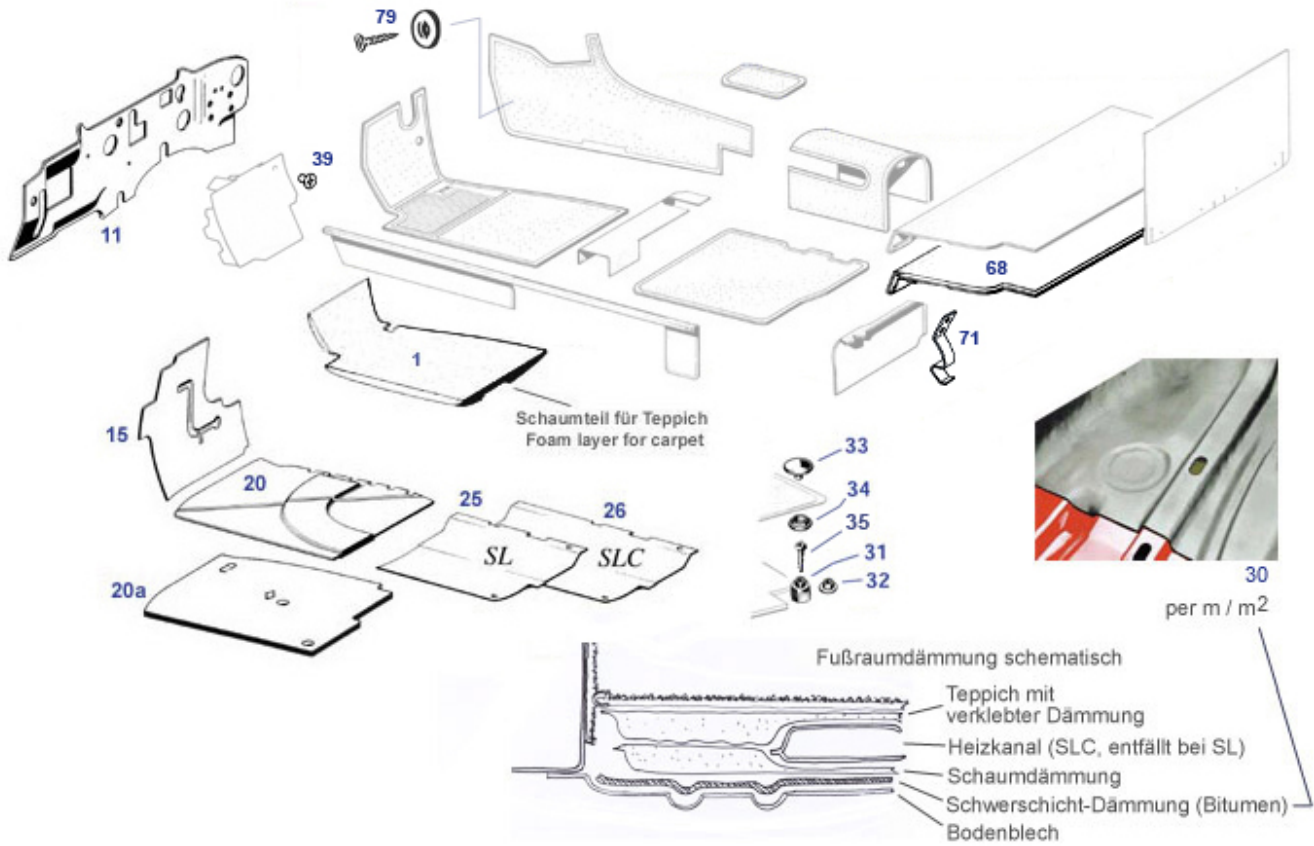

68.b Noise reduction passenger compartment

	insulating mat, selfadhesive, 10mm thickness, 120 X 60cm	768950	16,90 €		Front LeftFoam (LHD / 1s tGen.)	768341	125,00 €
	Set of holding clamps and rivets for rear floor wood	768140	20,43 €		Softtop box insulation	768793	19,04 €
	Foam rr LH, SLC (can be shortened)	768361	23,68 €		Foam frt RH LHD, generation w. cat floors	768346	125,00 €
	Foam frt LH LHD late gen	768345	117,20 €		Foam frt RH LHD first gen	768342	120,00 €
	Foam rr RH, SLC (can be shortened)	768362	23,68 €		Foam pad set attach carpet LHD, RH & LH complete 4pcs	768254	207,66 €
Adhesive	1sqm mat, Terodem SP300 self adhesive	968170	75,45 €	Adhesive	Dämmung selbstklebend 2mm x 1,6qm	968171	119,99 €
escutche on	Escutcheon fitting panelling screws diam 3,9	267014	0,89 €	15	Set insulation mats inner firewall 107 LHD	768605	176,12 €
15	collar plastic clips nut, covers+insulation	798159	2,43 €	15	Pedal footwell ins. LHD rt., late	768223	58,26 €
20a	Set 15-pcs adhesive floor inulation 107	768773	528,88 €	20a	insulation heavy mat floor frt RH LHD	768694	130,90 €
20a	insulation heavy mat floor frt LH LHD	768693	160,00 €	20a	Set insulation mats floors and tunnel R107 LHD	768671	634,98 €
20	Set 10-pcs adhesive floor inulation 107	768772	399,99 €	31	knob, plastic base, carpet fixture	798006	3,19 €
32	Ball to screw, part of snap	177003	0,43 €	33	Cap part of snap	177005	1,79 €
34	Spring eye part of snap	177006	0,39 €	35	pan head tapping screw w. Phillips cross and flat end 3,5X25	798806	0,30 €
68	rear shelf without carpet, instead of rear seats R107	768535	122,55 €	71	holding clamp rear floor wood	768039	8,45 €
71	rivet for spring mounting	768139	1,10 €	79	Panelling screw	268108	0,44 €

68.c, 69 Covers door step / rocker panel

68.c, 69 Covers door step / rocker panel