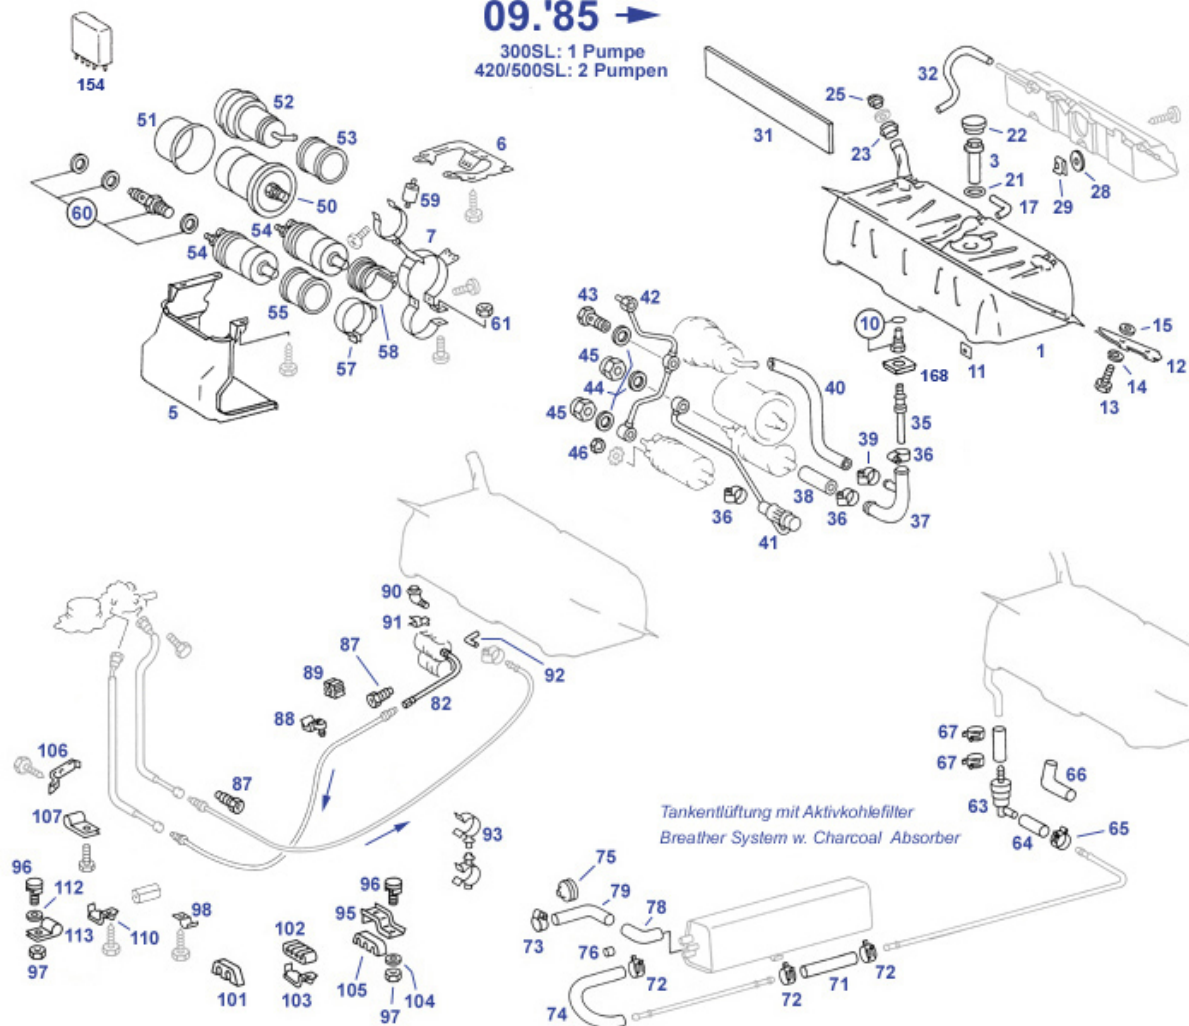

09.'85 →

300SL: 1 Pumpe
420/500SL: 2 Pumpen

	Ring eyelet, crimp, uninsulated, high-temp. MS sn, ID5.3	997988	0,33 €		Fuel Pump Check Valve	747141	29,69 €
	hose clamp 10-16, worm thread style	999888	1,84 €		grommet, hose protection, e.g. fuel hose	798847	1,87 €
	Rubber grommet 3/26 e.g. fuel tank vent pipe	798860	1,87 €		rubber inlay, for 3 pipes (8 + 8 + 5mm)	247859	5,63 €
	Fuel strainer in fuel tank, w.seal	747713	35,76 €		Screw, e.g. Headlamp to Wing	788081	0,88 €
	6-Pin FP-Relay, US 80+81, repro fits 0015450605	754384	94,00 €	scrw	El. relay, 5-pin see pict, div. applications	754329	17,85 €
	Pump relay V8, ca. 81-85, 7 pin	754327	70,21 €		fuel pump relais 3.8/5.0 early models	754322	173,74 €
	Relay, idle contr., fuel-pump, 7-pin, 380US '83->	754305	93,99 €	1	Fuel tank SL107, last generation	747000	690,20 €
3	Fuel Sender SL from ca. 08.'76 (hex- head), repro	747736	118,99 €	6	Upper Bracket, fuel pump assy	547080	19,90 €
7	Bracket for 1 pump and 1 filter	547081	82,40 €	7	bracket for fuel pressure reservoir repro ref 1264700281	747082	23,07 €
10	Fuel strainer in fuel tank, W107, W116, ... does not fit Diesel	747612	20,23 €	11	Damping insert tank on the return nozzle	747681	2,28 €
13	Hex. head screw M8 X 50 zinc plated, N304017008034	799943	0,54 €	14	galvanized Spring washer M8	233059	0,21 €
15	Shim, Exh/Tank support	298776	2,83 €	17	hose clamp 12mm	747992	1,32 €
21	Sealing ring fuelsender unit 12.'72-->	747316	1,96 €	23	rubber boot, filler neck, fits from ca. 07.'80	747818	6,70 €
23	Rubber buffer SL filler flap, 2x needed	798787	2,21 €	25	Fuel cap, plastic, no lock, FEBI	747009	11,04 €
28	Washer, Star/frame	288047	0,55 €	29	Spring clip nut, 4,2, e.g. wing 107,...	299028	0,33 €
31	insulation sheet 70x9cm, self-adhesive	747683	7,02 €	31	neoprene 6mm, self-adhesive, 1/sqm	968035	31,50 €