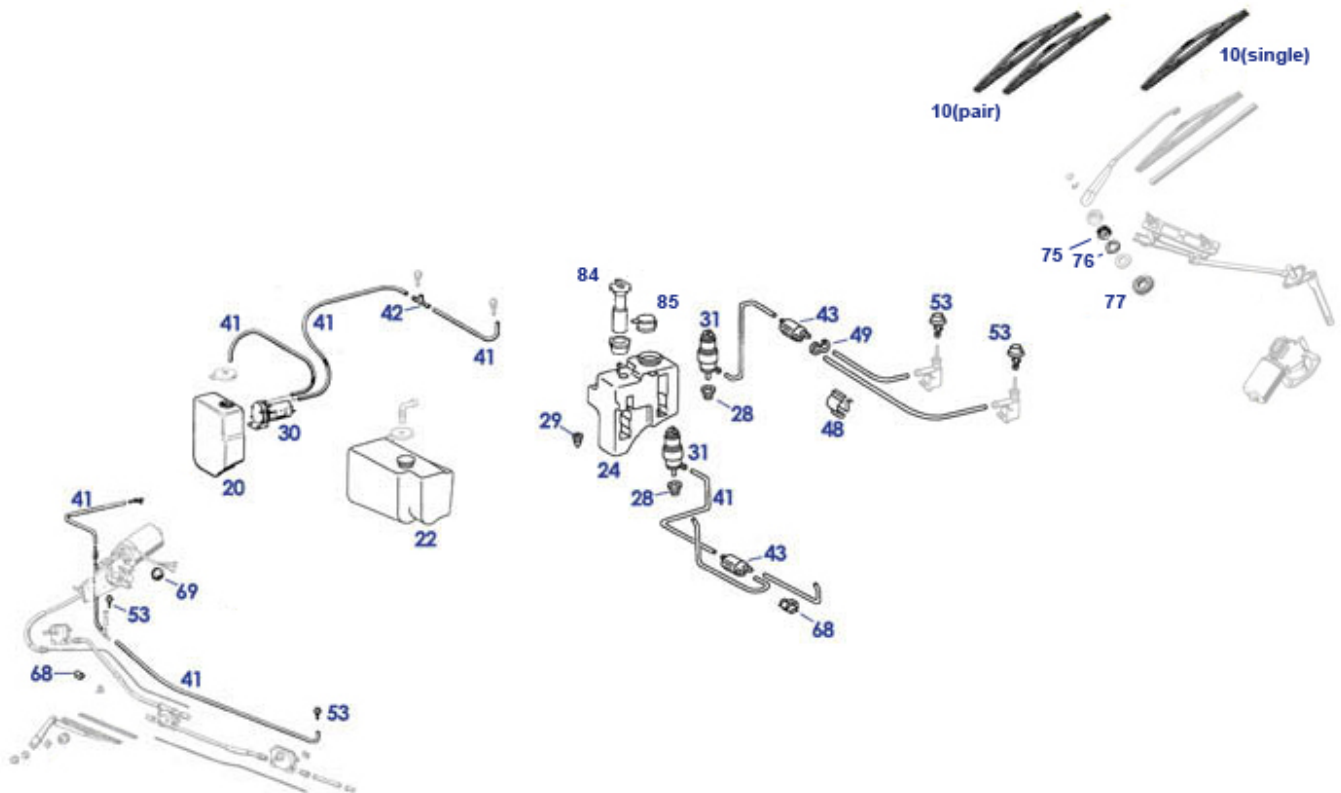

82.b, 86 Wash and Wipe Assy Windscreen & Headlights

82.b, 86 Wash and Wipe Assy

82.b, 86 Wash and Wipe Assy

	hex. head tapping screw with cone end, zinc plated 4,8 X 19	799723	0,19 €		with no rubber insert: cap, large	786827	8,90 €
deck	Cap,washerfluid reservoir ->ca'78	786825	14,10 €		clip, e.g. wire fixture 190SL, R113, R/C107	254874	1,50 €
deck	plug, plastic, closes 9.5mm holes op,washerfluid reservoir.early	298688 786025	0,42 € 17,80 €		Rest: genuine cap 202 860 9369	786027	7,50 €
	Tank, screen washer 85-89, fits from 78 (add parts)	786524	132,09 €		Tank, screen washer 85-89, fits from 78 (add parts)	786824	132,09 €
	Clip, similar 0009883478, hoses, wires	254075	1,00 €		see 298688	298788	0,40 €
10-single	wiper blade 450mm, 1pc., stainless steel	782629	19,98 €	10-single	1 pce W'blade,280-500SL, 350/450SLC FN	782230	49,40 €
19	Ring capsule seals wiber shafts	782244	19,15 €	10-pair	1 pair of 450mm blades, SWF, black!	782830	21,00 €
22	Tank, screen washer Gen II, ca. '74->'78	786822	149,94 €	20	Washer reservoir early generation	786820	48,43 €
28	Tube grommet, pump to reservoir	798771	0,50 €	24	Tank, screen washer 85-89, fits from 78 (add parts)	786624	89,00 €
30	El. w/washer pump, 107 early, ... No Name brand	786802	17,26 €	29	Rbr plug 10mm	798781	1,17 €
31	Electric windshield washer pump fits mould, NoName	786004	10,71 €	31	El. washer pump "@ reservoir hutch"	786804	10,36 €
41	Spring band hose clamp 8.4 - 9.0	786044	0,65 €	41	Hose, w/washer, flex.,per metre	186040	1,84 €
42	'T' piece,w/washer hose/noz	786043	1,32 €	41	Hose, w/washer, rein.,per metre	786040	2,50 €
48	Omega clip 11,8mm, green	786045	0,47 €	43	Valve, no-return, w/washer 1in2	786042	9,52 €
53	spray nozzle, repro	786730	2,26 €	49	Clip fits 2 pipes ea 8mm	798177	0,55 €
68	Clip, cable	254073	1,09 €	53	spray nozzle	786030	10,25 €
75	nut for wiper shaft supports	782245	9,64 €	69	Grommet, 5/25,bulkhead	299012	2,09 €
77	Rubber ring, repl., w/s wiper shaft	282247	1,59 €	76	Shim, w' wiper shafts	282246	0,77 €
84	A1265401117	786054	20,61 €	84	Universal Cap, yellow, 30++, fits washer bag instead sender	799869	0,71 €
				85	Lid wiper water tank, large version	786627	4,50 €