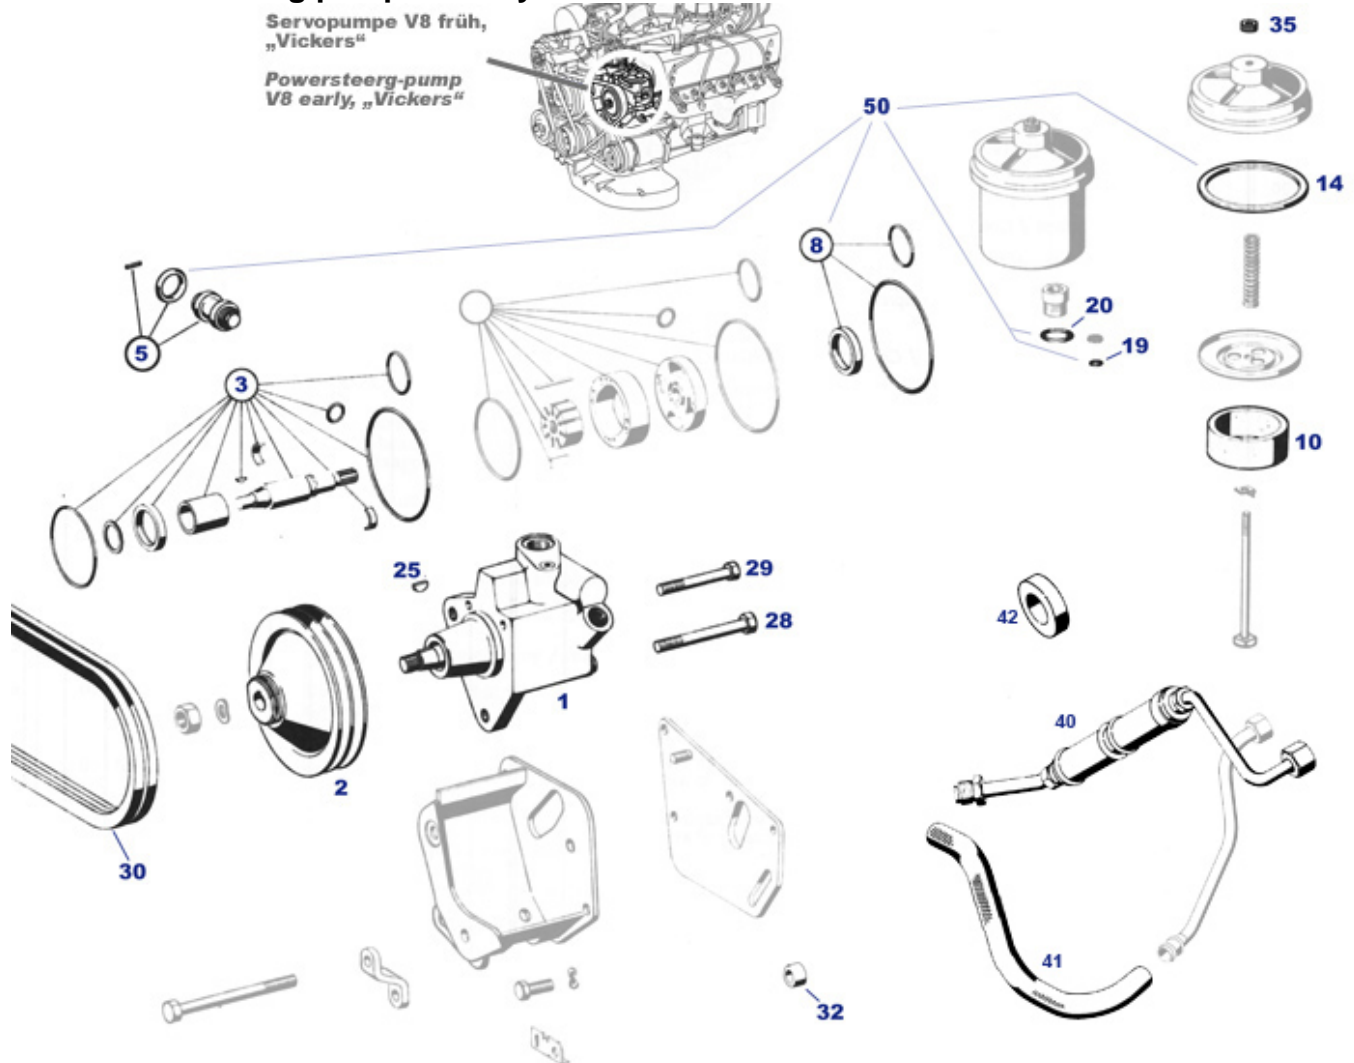

141	Shield LHD, 107, 111/108late	749070	78,43 €	142	Fixing, shield, steering li	249079	7,89 €
145	hex head screw 10.9 zinc plated M10X1X40, eg. steering damper	233146	1,23 €	145	Steering damper	246080	45,09 €

46.b Steering Column

Nardi-hub, Mercedes fr.08.79 inc. ABE	746005	166,60 €	Multiswitch LHD from 09.75 "Meyle"	746302	78,36 €
lock cylinder, generation see picture of key	746049	46,41 €	Rubber cover, el.switch lever to steerg. column	746809	22,61 €
grommet, lower steering tube to spindle	246849	16,99 €	Rubberboot, indicator switch from 09.'75 ->	746810	23,40 €
escutcheon, fits steering lock from ca. 07.'79	768241	41,00 €	Multiswitch, LHD, from 09.'75 reproduction	746802	74,38 €
Ign switch e.g. 107 81-89, data req.	746091	58,75 €	Nardi-hub, Mercedes'76->07.79 w/o Tüv	746006	143,99 €
Ign. lock cylinder, gen from ca.'85	746053	11,19 €	Ign lock cylinder, no dedicated code, GenII	746052	193,40 €
Aluring für Nardi-Classico	746018	34,44 €	Nardi-Classico, wd/alu 39cm no hub	746010	575,00 €
Nardi s'wheel horn button, 2-Pole	746009	133,16 €	Aluring, Nardi-Classico silber 2005-->	746008	34,44 €

46.c Power steering pump V8 early "Vickers"

hex. head screw with UNC thread, for Vickers cast iron pump	246896	3,45 €	late	O-rings for pws pump "Vickers", please send pump ID	746109	1,74 €