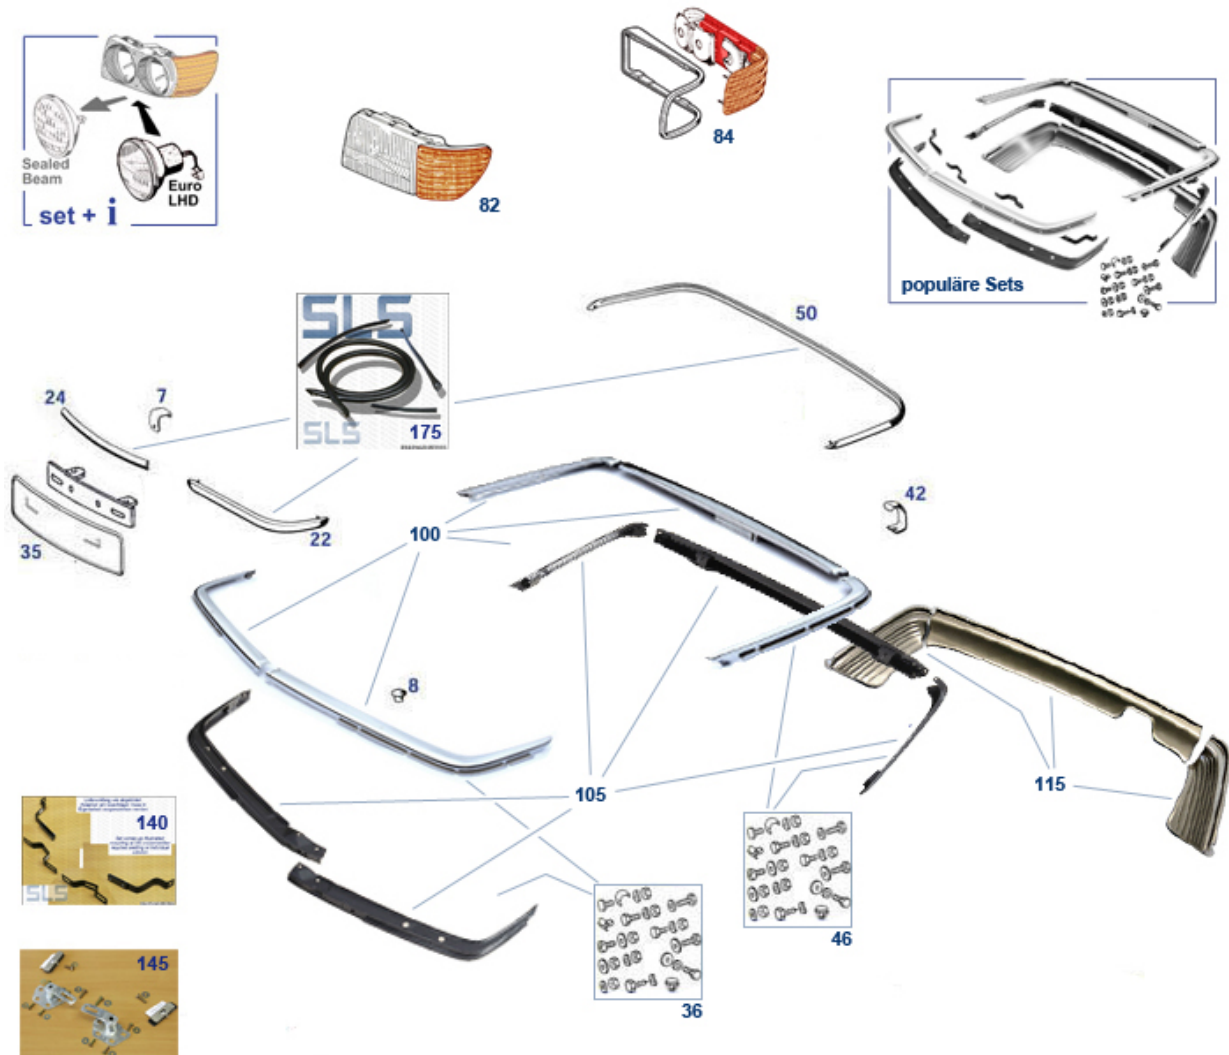

90 Frequently Required, Retrofit US -> Euro Attachment Parts

	Polyamide bushing 10,5 x 30 x 8	788725	5,05 €		el. bits for installation of H4 into US frame	782749	7,44 €
	Seal, tail lamp RH	782675	53,55 €		Seal, tail lamp LH, too stiff reproduction	782685	53,55 €
	SL 107 Right Front Bumper Rubber	788680	75,26 €		Ground adapter cable, U.S. dismantling, types with lamp control	782890	12,79 €
	Gasket,headlamp/wing, Rt., Repro	782545	34,51 €		SL 107 Left Front Bumper Rubber	788670	75,26 €
	Euro H4 lamp insert, LHD, w.parking lamp option	782747	36,50 €		.Gasket,headlamp/wing, Lt., Repro	782535	34,51 €
8	plastic plug w.chrome cap	788995	1,92 €	8	plastic plug w.chrome cap	788195	0,99 €
24	Clip, prot. strip, front	788897	0,40 €	24	Profl.for insert R/C107 fr.	788098	50,50 €
24	SL & SLC 107 Centre Front Bumper Rubber (Euro)	788775	41,53 €	35	lic-plate support, Euro	788086	30,88 €
42	chrome bumper joint, fits front & rear	788910	109,00 €	46	Set rubber plugs for US-bumper removal	788499	15,47 €
50	Profile rear bumper protection EURO, repro	788895	102,64 €	50	SL & SLC 107 Rear Bumper Rubber	788695	109,93 €
84	Tail lamp lens LH, European, recommended Repro	782751	245,00 €	84	Tail lamp lens RH, European, recommended Repro	782761	245,00 €
140	bracket set for EU front bumper, see illustration	788840	250,00 €	145	Set adapting supports EUR pumper->US-body, powdercoat	788751	249,00 €
145	Set adapting supports EUR pumper->US-body, zined	788750	267,75 €	782950	Euro H4 lamp insert, fits US frame,pict	782646	65,34 €