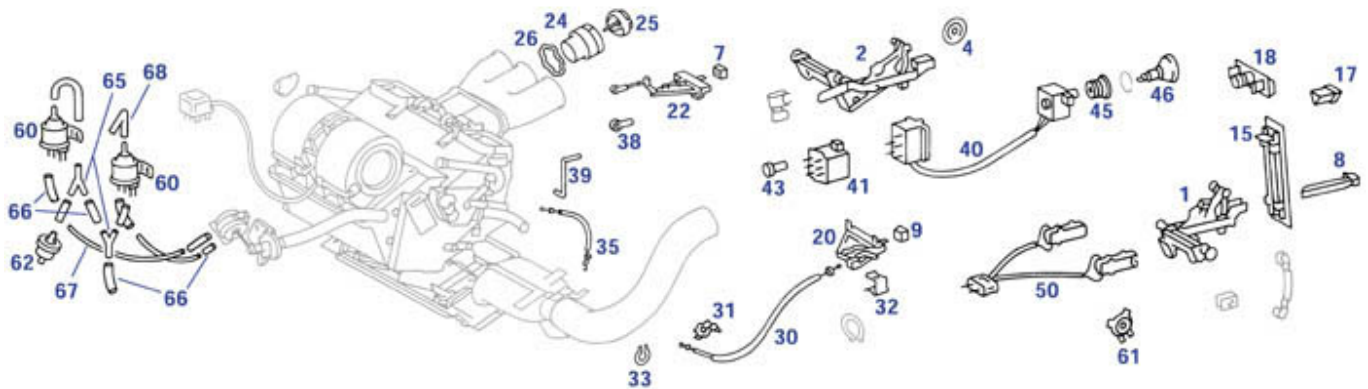

83 Heater System

83.c Operation early Type

83.c Operation early Type

7	Lever handle, vent. ctr	783404	12,14 €	8	Lever handle, heater control Genll, 4x req	783482	10,21 €
9	Lever handle, vent. Rt.	783406	12,14 €	9	Lever handle, vent. Lt.	783405	12,14 €
15	A1078350521	783305	226,09 €	15	A1078350621	783306	184,99 €
17	Escutcheon,heatctrl.6.72->8	783309	20,80 €	31	Escutcheon,heatctrl.6.72->8	775158	3,57 €
32	Symbol label, heater adj. wheel	283034	2,50 €	43	Clip, bowden cable	798769	0,71 €
50	Clip, bowden cable/ctl.	754957	7,93 €	50	rubber grommet	754956	0,54 €
50	part of housg. el connector, to 754955	754955	3,75 €	60	contact pin 4mm brass silver plated	780054	53,40 €
50	Part of housg. 2-pole connector w.nose	780981	14,99 €	65	EI. vacuum control valve	707180	4,01 €
62	Vacuum valve	780985	3,39 €	65	Y-connector, unfinished: open channels as req.	707182	3,87 €
66	1 mtr vacuum hose			68	Vac hose, 'L'-connector, 3mm