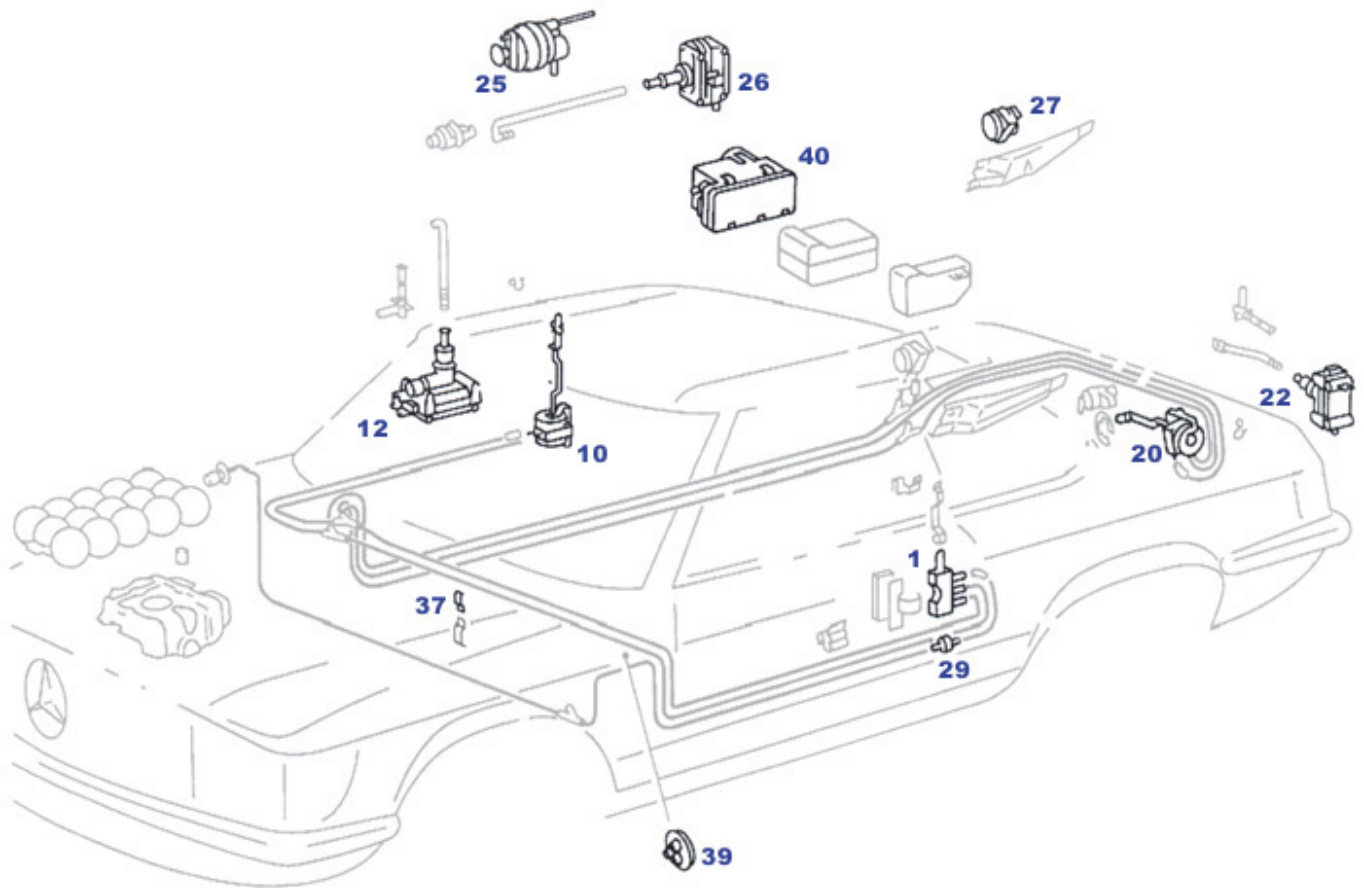

Y-connector for vacuum pipe	707780	2,93 €	pipe	Rubber sleeve, doors to pillar ->1985	780920	5,21 €
	X-connector for vacuum pipe	707881	1,90 €	pipe	del-t: protection hose ctrl lock vac, late doors 107	780921	8,93 €
	Rest: Rbr bellow 50mm, vac element, early trunk	380880	34,51 €		spring clip, linkage vac locking	780972	2,61 €
pipe	1m vac pipe 3/5mm white	780901	2,25 €	1	Vac. activator valve, ctrl-locks, drvdoo	780170	71,03 €
10	Rbr bellow 50mm, vac element, early locking	780875	17,85 €	20	Rod fits trunk actor	780889	9,75 €
20	Cotter pin 1,6 x 16	780888	0,12 €	20	Rbr bellow 44mm, vac element, early trunk	780880	15,47 €
20	Mutter M2,5	799916	0,12 €	20	Cotter pin 1,5 x 15	126824	0,12 €
29	Vacuum valve	780981	14,99 €	37	Clamp e.g. 6mm lines, wiring, ..	398047	0,13 €