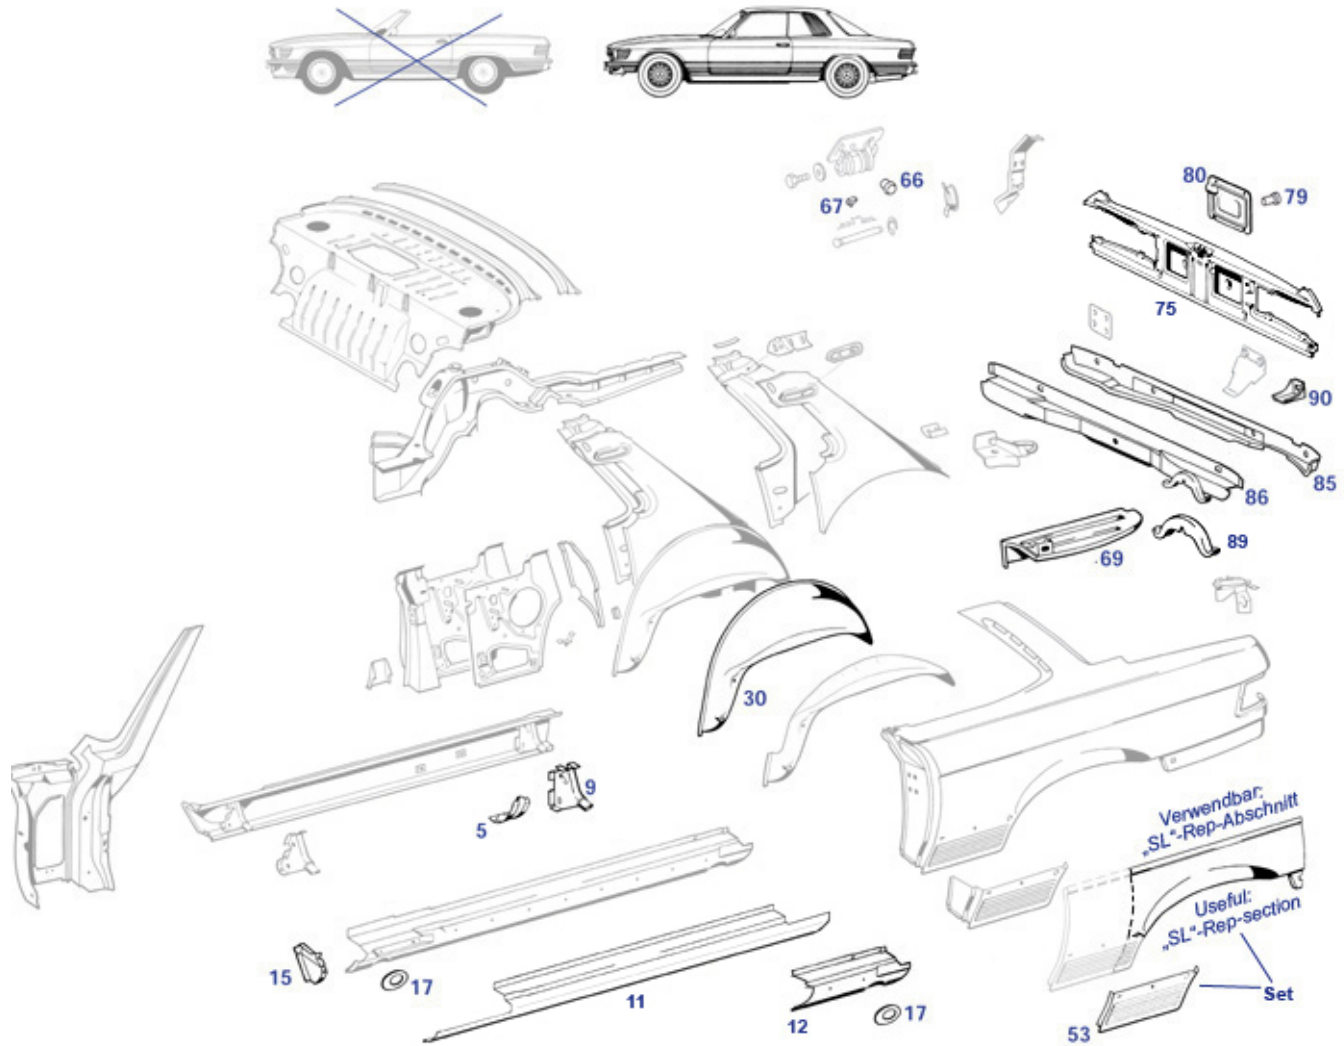

69	Boot floor, Lt. R/C107	761070	117,63 €	75	Outer shell only, tail panel 107	764691	218,66 €
75	Tail panel, inner shell only	764692	156,19 €	75	Tail panel, repro	764890	327,25 €
79	M5 riveted nut eg lic-plate	764099	0,64 €	80	cover, rear panel, inner	269033	43,61 €
85	Rear outer shell of rear crossmember (tailpanel) EURO	761730	107,05 €	86	Front shell of rear cross member, incl.Exh-Brkt	761720	202,65 €
86	Front shell of rear cross member, no.Exh-Brkt	761719	172,06 €	89	Rear exhaust bracket, weld at rr crossmember	761710	30,58 €

63,64.c Boot, Boot Floors, Tail Panels, SLC

63,64.c Boot, Boot Floors, Tail Panels, SLC

	Patch panel rear wheel arch /wing RH, see pict	763881	46,93 €		Patch panel rear wheel arch /wing LH, see pict	763871	46,93 €
SLnotSL C	Whl.arch R107 rear Rt.	763083	130,90 €	SLnotSL C	Whl.arch R107 rear left	763073	130,90 €
	battery box cover for optional equipment trunk mounted	754081	55,16 €	5	drain panel in rail LH	763007	35,14 €
5	drain panel in rail RH	763008	35,14 €	9	Jacking point SLC, rr L+R,frt R	761029	63,74 €
11	Rail patch outer SLC Lt, simplified	763016	127,45 €	11	Rail patch outer SLC Rt, simplified	763026	127,45 €
12	Rep-section rear sill SLC LH	763816	100,44 €	12	Rep-section rear sill SLC RH	763826	100,44 €
17	Reinforcment ring, jacking tubes	763110	10,71 €	53	Repr. skirt SLC rear Rt., repro	763088	152,51 €
53	Repr. skirt SLC rear Lt., repro.	763078	152,51 €	53	Repr. skirt patch SLC rear left	763877	54,60 €
53	Repr. skirt patch SLC rear right	763887	54,60 €	66	rubber buffer, fuel filler door 108,111,SLC107	398795	2,30 €
69	bracket rear body, similar 1076160431	761415	31,40 €	69	Boot floor, Lt. R/C107	761070	117,63 €
75	Outer shell only, tail panel 107	764691	218,66 €	75	Tail panel, inner shell only	764692	156,19 €
75	Tail panel, repro	764890	327,25 €	79	M5 riveted nut eg lic-plate	764099	0,64 €