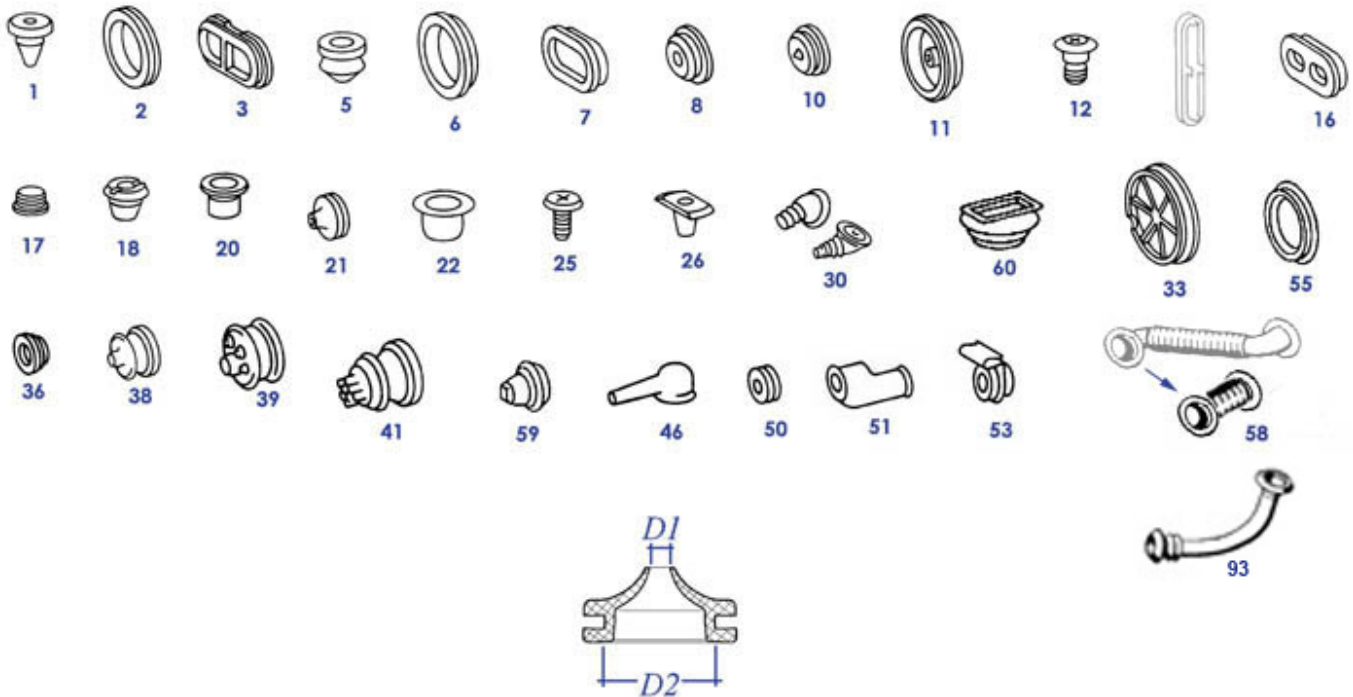

34	Ign. coil 280SL ab 09.'81 BOSC	754021	109,44 €	34	BOSCH Ignition coil 380/500SL/SLC | BOSCH	754022	121,75 €
36	Resistor 0.6 Ohms, TCI, BERU	254967	70,35 €	36	Ballast resistor .6 Ohm, silver, TSZ	254166	59,81 €
36	Ballast Resistor 0,4 Ohm, Reproduction	254768	28,54 €	36	Ballast Resistor 0,6 Ohm, Reproduction	254767	26,45 €
36	Resistor, 0.4 Ohm	254266	45,49 €	38	Ign. coil 300SL(107/129), ... , BOSCH	754023	111,86 €
38	Ign. coil 300SDL (107/129) no-name-bran	754883	47,99 €	38	Ign. Coil 420/500SL	754824	98,20 €
38	Ign. coil 420/500SL	754024	107,24 €	45	Extr. reg.,alternators '65->'74	254021	690,57 €

54.b, 61 Rubbergrommets

o.A.	Clips clamp, plastic, 13mm	754069	1,09 €	36	Floor/Body Panel Plug, 6mm	998781	2,14 €
1	Rubber buffer 5mm,121,113,10	298066	0,89 €	2	rubber disc 18mm	798153	2,01 €
5	Rubber plug 12mm	798746	1,44 €	5	Rbr plug 10mm	798781	1,17 €
5	Rubber buffer SL filler flap, 2x needed	798787	2,21 €	7	Rubber plug, oval 45 x 28mm	598782	2,24 €
7	rubber plug, oval shape, fits holes ca 38x18	798770	1,75 €	8	Rubber plug, 20mm	298780	0,94 €
10	Rbr plug 17,5mm	398995	1,17 €	11	Sealing disc, rbr. 34mm	798154	1,65 €
12	threaded plug, belt holes	799899	1,18 €	16	Rubber plug, 22mm	798763	7,82 €
18	Grommet 4/20mm, 1 hole, drain	399009	1,71 €	20	plastic collar 13,5 / 11mm	798789	2,38 €
20	plug, plastic, closes 9.5mm holes	298688	0,42 €	20	Grommet,multihole 27mm	798777	2,59 €
20	see 298688	298788	0,40 €	21	Grommet 2/13mm, 1 hole	798784	2,89 €
21	Grommet 6/26, 45°, e.g. hydr-line clutc	299001	2,68 €	21	Rubber grommet 3/18, 121,113,107 and other	199010	1,67 €
21	Grommet 3 cable 3/20	199008	1,23 €	21	Grommet 4/18mm, 1 hole	798778	2,89 €
30	Grommet, angled, 18/25mm oval	798765	9,97 €	33	Cover above fuel sender, plastic,black	347014	7,79 €
33	round cover above fuel sender,Repro	247814	5,20 €	36	Floor/Body Panel Plug - 26mm	298782	1,30 €
38	Grommet,cable,bulkhead 17/40	299007	3,05 €	39	Grommet 17/53mm, multihole	798757	5,80 €
41	Grommet,multiple holes, /35	298789	3,05 €	46	Gummikappe, El.Anschluss zB Warmlaufg.	754170	9,92 €
46	Grommet for Fuel Pump Wiring	299018	2,53 €	50	Grommet, 4,5/10mm, cable@wheelarch	182005	2,53 €
51	Cap, starter terminal	154056	5,71 €	53	Rubber grommet 11/30,	299017	1,59 €