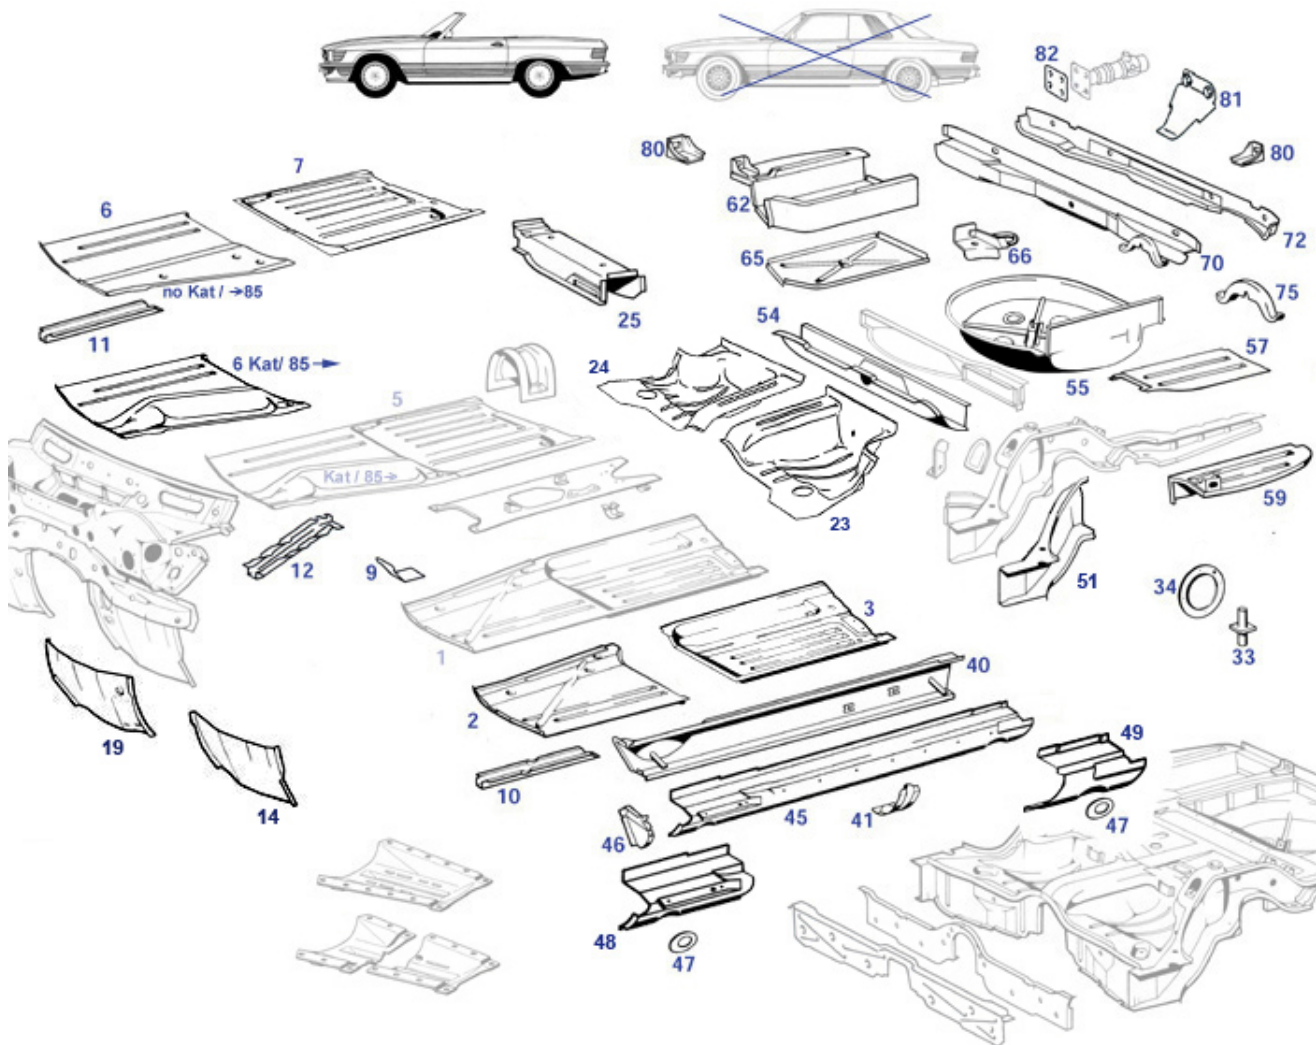

Patch rocker panel SL107 RH, simplified	763821	160,22 €		exhaust bracket, body-floor attachment 1 pce	761211	12,70 €
	Patch rocker panel SL107 LH, simplified	763811	160,22 €		Rear wheel house panel RH, inner shell near rail	763840	243,95 €
	Rear wheel house panel LH, inner shell near rail	763830	243,95 €		Distancer plate 1mm @ hinge	777289	6,70 €
2	Rep.Floor panel front left	761031	119,95 €	3	RR floor section LH	761035	124,95 €
6	Rep.Floor panel frt RH early (no cat)	761041	107,91 €	6kat	Fr RH 107 floor, kat buckle version	761042	73,82 €
7	Rear Right Repair Floor Panel	761045	124,95 €	9	mounting accelerator pedal	761140	19,97 €
10	Rail under frt-floor LH Repro	761831	90,83 €	11	Rail RH Repro "no Cat / flatfloor"	761832	106,73 €
12	Rail RH floor@ Cat-bubble	761834	106,73 €	14	Rep.-Blech Pedalboden links	762210	129,97 €
19	Rep.-Blech Pedalboden rechts	762220	129,97 €	23	Rep.-floor rear section LH	761038	215,30 €
24	Rep.-floor rear section RH	761048	215,30 €	33	bushing rear axle mounting	761168	24,24 €
40	Rail 107 Cab left inner, Repro	761810	450,00 €	40	Rail 107Cab inner RH up to FN	761820	450,00 €
41	drain panel in rail LH	763007	35,14 €	41	drain panel in rail RH	763008	35,14 €
45	Outer sill SL, LH, Repro	763011	459,99 €	45	Outer sill SL, RH, Repro	763021	459,99 €
45	Sill, R107 (SL) outer, left side	763910	279,65 €	45	Sill, R107 (SL) outer, right side	763920	279,65 €
46	Cap, outer rail RT frt	763006	44,80 €	46	Cap, outer rail LT frt	763005	44,80 €
47	Reinforcement ring, jacking tubes	763110	10,71 €	48	Rep. section SL around jackhole front left	763815	126,00 €
48	Rep. section SL around jackhole frt RH	763825	126,00 €	49	Rep. section SL around jackhole rear øft	763835	116,05 €
49	Rep. section SL around jackhole rr RH	763845	126,00 €	51	Rep-section inner rail rear LH	761092	269,07 €
51	Rep-section rail RH	761102	269,07 €	55	Spare Tire Fixing Mount (3rd Gen.)	740015	40,39 €
55	B-quality Spare tire well R/C107	761800	209,52 €	57	Trunk floor LH near bowl	761410	59,50 €
59	Boot floor, Lt. R/C107	761070	117,63 €	62	metal strip right part for batterie mounting	784641	26,07 €