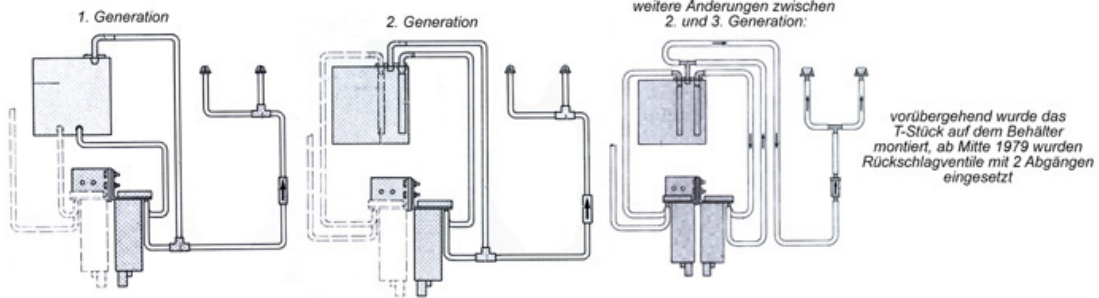

Schlauchverlegung zu Scheinwerferdüsen mit T-Stück und Rückschlagventil gegen Nachtropfen

	hex. head tapping screw with cone end, zinc plated 4,8 X 19	799723	0,19 €		Rest: genuine cap 202 860 9369	786027	7,50 €
	Tank, screen washer 85-89, fits from 78 (add parts)	786524	132,09 €		with no rubber insert: cap, large	786827	8,90 €
	plug, plastic, closes 9.5mm holes	298688	0,42 €		clip, e.g. wire fixture 190SL, R113, R/C107	254874	1,50 €
	Tank, screen washer 85-89, fits from 78 (add parts)	786824	132,09 €		see 298688	298788	0,40 €
	Plug, 32mm, e.g. boot, ..Repro	268309	1,81 €	2	El. w/washer pump, 107 early, ... No Name brand	786802	17,26 €
4	Electric windshield washer pump fits mould, NoName	786004	10,71 €	4	Spring band hose clamp 8.4 - 9.0	786044	0,65 €
20	Washer reservoir early generation	786820	48,43 €	22	Tank, screen washer Gen II, ca. `74-&gt;`78	786822	149,94 €
25	op.washerfluid reservoir.early	786025	17,80 €	25	Cap,washerfluid reservoir ->ca'78	786825	14,10 €
27	Lid wiper water tank, large version	786627	4,50 €	30	spray nozzle	786030	10,25 €
30	spray nozzle, repro	786730	2,26 €	35	Hose, w/washer, flex.,per metre	186040	1,84 €
40	Hose, w/washer, rein.,per metre	786040	2,50 €	42	Valve, no-return, w/washer 1in2	786042	9,52 €
43	'T' piece,w/washer hose/noz	786043	1,32 €	44	Clip fits 2 pipes ea 8mm	798177	0,55 €
46	Omega clip 11,8mm, green	786045	0,47 €	46	Clip, cable	254073	1,09 €
46	Clip, similar 0009883478, hoses, wires	254075	1,00 €	54	A1265401117	786054	20,61 €
56	Universal Cap, yellow, 30++, fits washer bag instead sender	799869	0,71 €	56	Rubber plug 32mm	398780	1,44 €
57	Rbr plug 10mm	798781	1,17 €	58	Tube grommet, pump to reservoir	798771	0,50 €