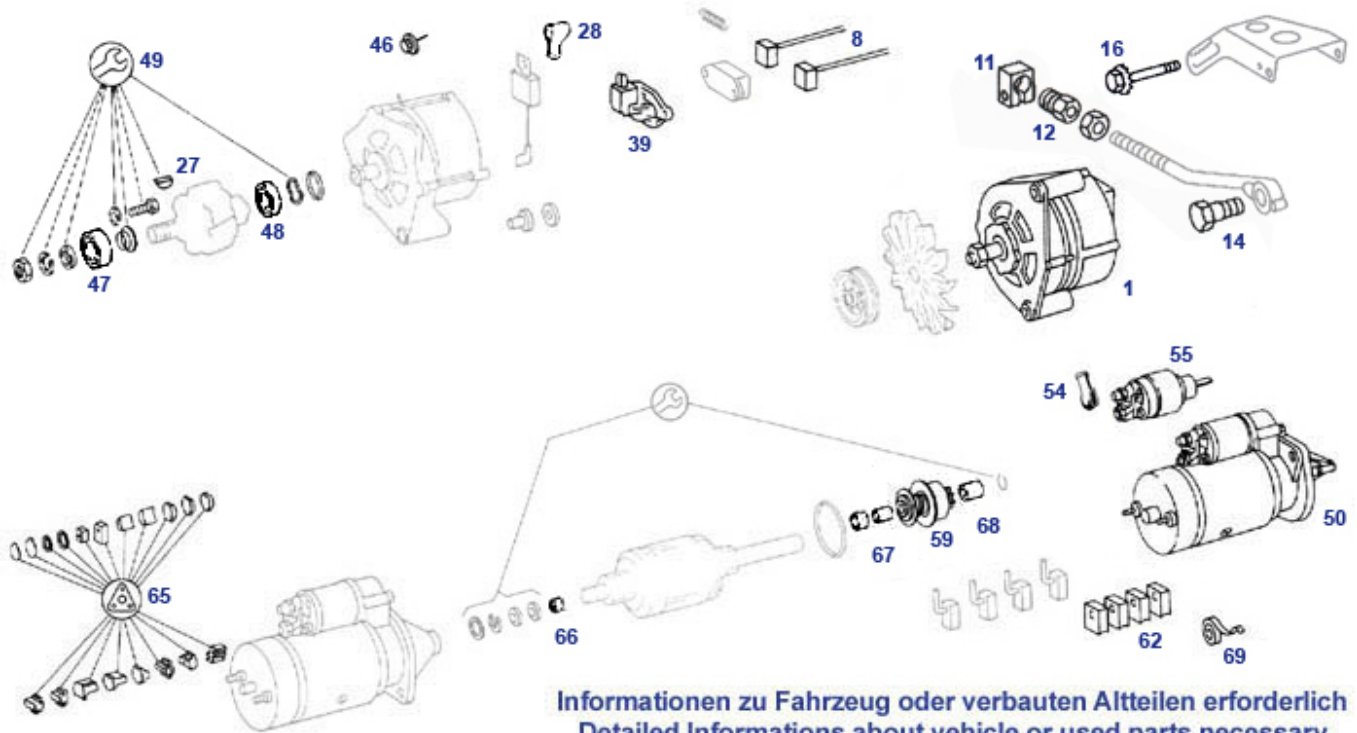

**Informationen zu Fahrzeug oder verbauten Altteilen erforderlich
Detailed Informations about vehicle or used parts necessary**

o.a.	Interference suppression capacitor with flat plug connection 90° Wire, Starter, 350+450 up to FN	715838 754778	7,97 € 447,50 €	o.a.	Interference suppression capacitor with eyelet connection Clamping block, generator belt adjuster	215838 115022	29,99 € 23,92 €
1	Alt. 55A overh. 280,350,450SL/SLC LHD	715280	152,62 €	1	LiMa 70A, 300SL im Tausch	715330	341,74 €
1	LiMa 70A, 300SL im Tausch	915330	222,43 €	1	Generator 55A see picture, exchange	215280	440,30 €
1	Alt. 65A new, 280SL FN, M117 US	715285	227,77 €	1	Alt. 70A neu, 380/450/500SL/C	715380	191,14 €
8	Carbon brush set Alt. 55A fr.'74	715283	3,37 €	8	Carbon brush set for alt. 70A, 100A, ..	715383	4,11 €
8	N/A Carbon brushes 55A (int. regulator)	715353	6,72 €	11	galvanized Spring washer M8	233059	0,21 €
11	Bolt M8 V8 early cross pipe frt exhaust	749348	0,64 €	11	Clamping block, generator belt adjuster	115122	19,04 €
12	Hex nut M10 metric, flat style	915058	1,90 €	12	Tightening nut @ tensioner M10, hex14	215058	15,10 €
14	Spring washer 14mm e.g. cam wheel	105028	0,55 €	14	Bolt, retaining, alt. Brack	215055	8,35 €
14	M12-127 lock washer	235316	0,26 €	16	Generator bolt w.toothed shim, L116	715057	20,05 €
16	Generator bolt w.toothed shim, L77	715056	20,05 €	27	woodruff key W4 H5	215077	0,88 €
28	Rubber dust boot (at Gen. .)	254051	3,25 €	39	Alt. regulator internal 55A, BOSCH	715282	55,36 €
39	Alt. regulator internal 55A	715782	18,42 €	46	Diode	215297	6,44 €
47	Bearing fits several generators, frt, 17x52mm	715334	20,13 €	47	Bearing several generators, front , 17 x 40 mm	215221	6,05 €
47	Bearing frt side div generators, 17x47x14	215222	8,78 €	48	cap for bearing 6201	215228	5,12 €
48	Bearing fits several generators, rear, 12x28mm	715336	4,31 €	48	Bearing rr side, div.generators 12x32	215226	5,13 €
48	cap for bearing 6203	215223	5,11 €	49	Set nuts,bolts,washers - Alt.	715289	34,06 €
50	Starter 300SL new	715300	448,02 €	50	Starter motor, replaces Bosch GF+GFR models	215743	214,51 €
50	Starter motor R113, ..., bosch, replaced design	215240	377,12 €	50	Starter 300SL in exchange	715301	260,00 €
50	Starter new 450-5.0/500SL/C er.	715450	637,25 €	50	Starter, revised	215243	293,99 €
54	Cap, starter terminal	154056	5,71 €	55	Starter solenoid 450SL/SLC, 5.0/500 early, Bosch	715502	88,13 €
55	Starter solenoid, 3 thread	215244	39,37 €	55	Starter solenoid "3-bolt-fitment"	715452	51,59 €
55	Starter solenoid 300SL	715302	51,59 €	59	Pinion w. f/w.300SL repl.	715342	33,67 €