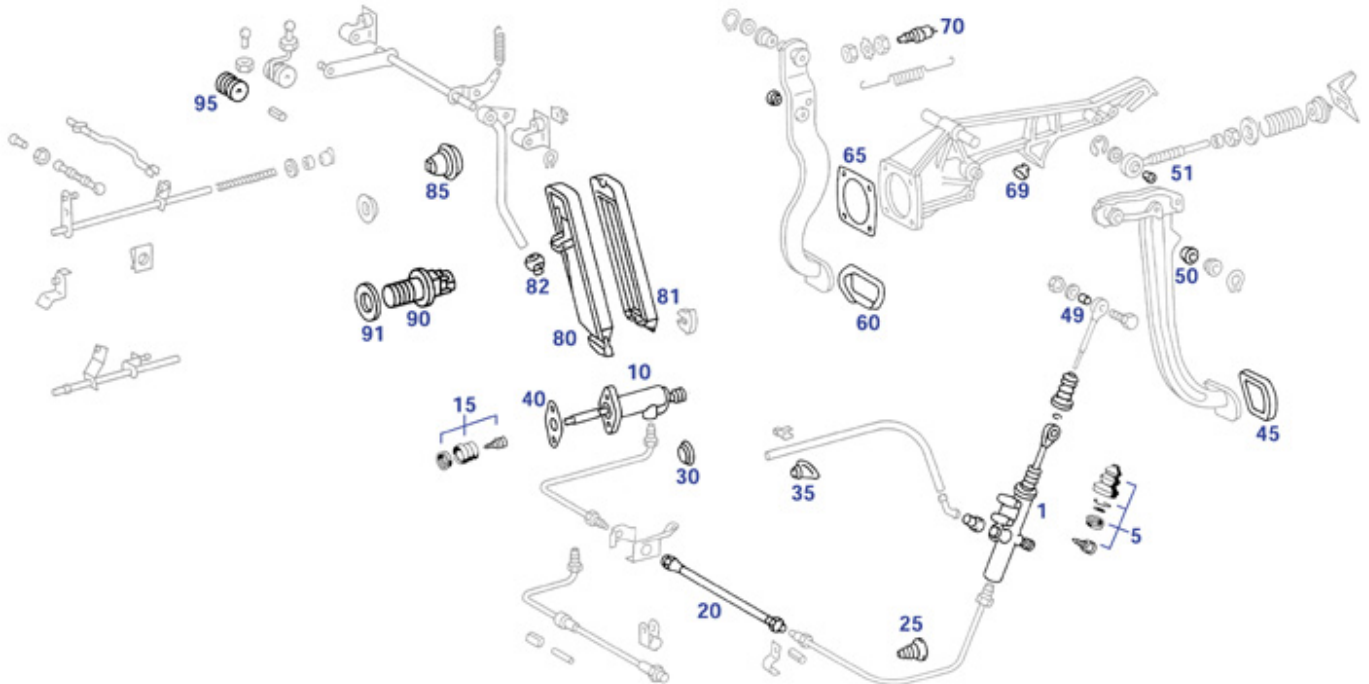

29 clutch hydraulic and pedals

link upper Accelerator Linkage Ball Bush fits 830998	830999	2,44 €	link upperbushing, acc shaft with 830999	830998	1,34 €
1 Mastercyl. 280/350SL/C early 19,05mm FEBI	729702	30,02 €	1 Clutch mastercyl R107 6-cyl from 4.84	729104	315,86 €
1 As long as stock lasts! Mastercyl. 280/350SL/C early 19,05mm	729102	73,60 €	5 Rep.-Satz Geberzylinder zB 350SL/C FN	729034	22,68 €
5 Rep.-Kit CI-mastercyl R107 from 4.84	729105	40,36 €	5 Rep-Kit CI-M-cyl.fits 729102 (280->3.84	729103	19,22 €
10 Slave cylinder 6-cyo from 09.'81, ATE	729101	67,66 €	10 Slave Cyl 280SL/C ->08'81	729002	23,56 €
15 Rep.-kit, clutch slave cyl., 350SL/C	729031	17,95 €	15 Rep.-Satz Nehmerzylinder	729033	30,84 €
20 Hose, clutch hydraulic	729107	40,28 €	30 Floor/Body Panel Plug - 26mm	298782	1,30 €
35 Grommet 6/26, 45°, e.g. hydr-line clutc	299001	2,68 €	45 rubber, brake pedal "wide" (Autom.)	729805	5,68 €
45 Rubber pad, brake and clutch pedal, no name	229005	4,71 €	49 excentrical nut for clutch pedal	529999	10,71 €
51 A1102910750 Bush, clutch return spring	229028	23,50 €	60 Pedal rubber brake "wide" (Autom)	729005	10,79 €
65 seal pedal bracket/firewall, ca. '68-'85	743028	2,94 €	70 brake light swich, 4-pole, see illustration	954019	37,26 €
80 Rest ! Acc pedal from 1975, with joint	730000	31,00 €	81 Covering, acc pedal	730001	9,76 €
85 Grommet, acc linkage->firewall, Repro	798775	4,25 €	90 Rubber dust boot (at Gen. .)	254051	3,25 €

30 Linkage, accell pedal to throttle

Very varied, confusing assembly: Drawing only for rough orientation, please open the tabular article display (list view with photos) in the browser below the drawing. In case of inquiries, please answer the cruise control question in addition to the VIN and engine number and/or send photos of the parts you are looking for.