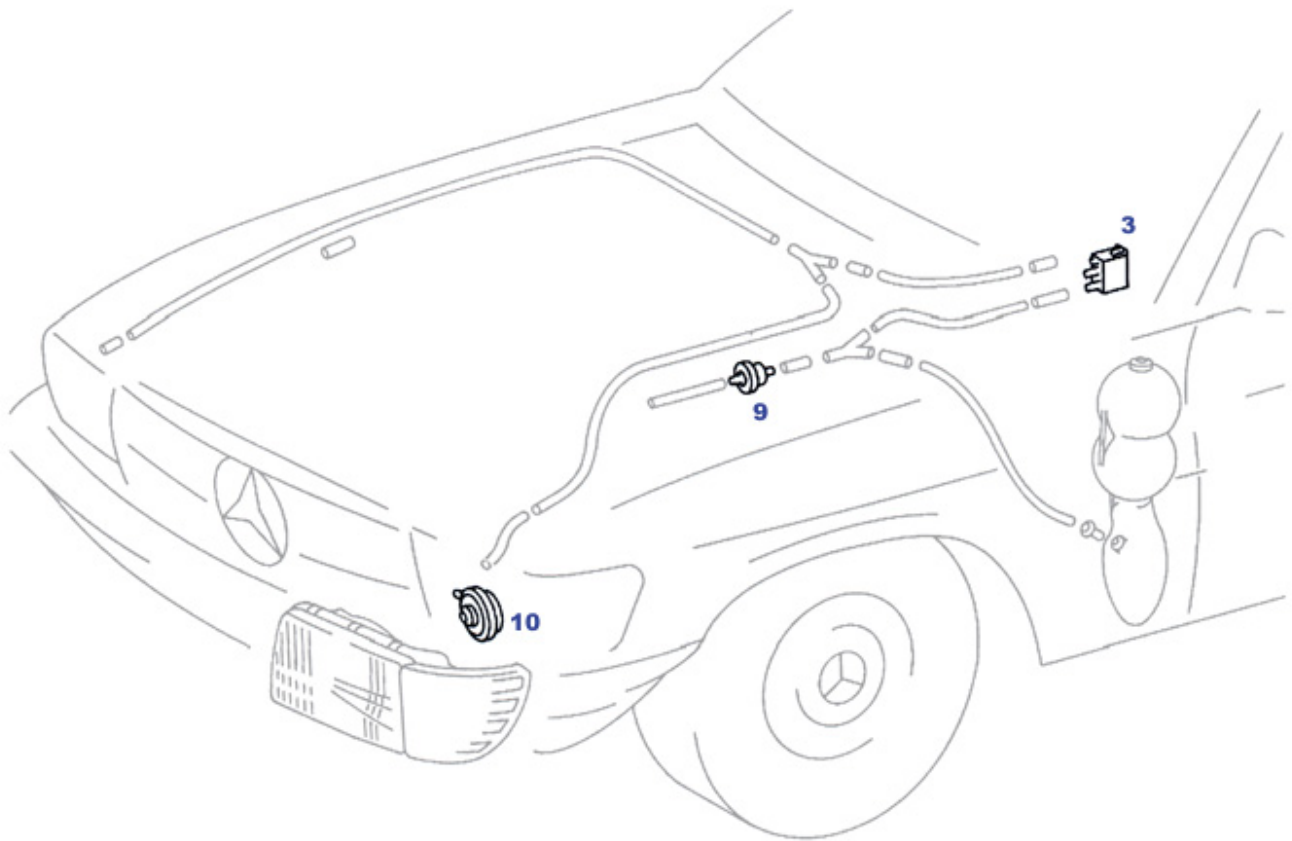

pipe	1m vac pipe 3/5mm white	780901	2,25 €	9	Vacuum valve	780981	14,99 €
15	1 mtr vacuum hose	780985	3,39 €	16	Y-connector, unfinished: open channels as req.	707180	4,01 €

80.e Central locking, vacuum devices

80.e Central locking, vacuum devices