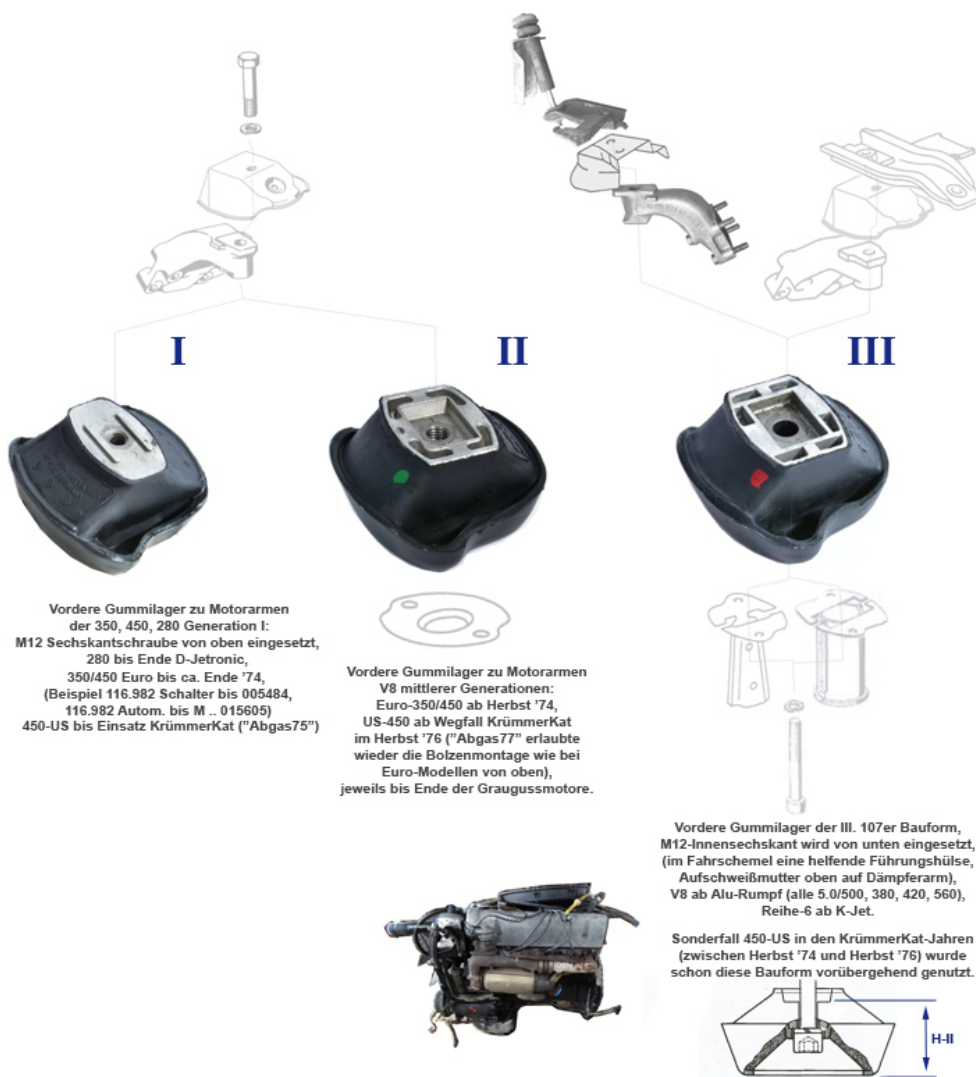

Vordere Gummilager zu Motorarmen der 350, 450, 280 Generation I: M12 Sechskantschraube von oben eingesetzt, 280 bis Ende D-Jetronic, 350/450 Euro bis ca. Ende '74, (Beispiel 116.982 Schalter bis 005484, 116.982 Autom. bis M. 015605) 450-US bis Einsatz KrümmerKat ("Abgas75")

Vordere Gummilager zu Motorarmen V8 mittlerer Generationen: Euro-350/450 ab Herbst '74, US-450 ab Wegfall KrümmerKat im Herbst '76 ("Abgas77" erlaubte wieder die Bolzenmontage wie bei Euro-Modellen von oben), jeweils bis Ende der Graugussmotore.

Vordere Gummilager der III. 107er Bauform, M12-Innensechskant wird von unten eingesetzt, (im Fahrschemel eine helfende Führungshülse, Aufschweißmutter oben auf Dämpferarm), V8 ab Alu-Rumpf (alle 5.0/500, 380, 420, 560), Reihe-6 ab K-Jet.

Sonderfall 450-US in den KrümmerKat-Jahren (zwischen Herbst '74 und Herbst '76) wurde schon diese Bauform vorübergehend genutzt.

I	Engine rbr mount V8 early, Premium, ref 1072411013	722010	105,90 €	I	Engine bearing 280SL/C ca. up to 76	722012	18,49 €
II	Eng mount 350/450, L or R ca. '75-'80, not US75/76	722013	45,07 €	II	Engine mount 450SL/C, left, from ca 06-74	722014	20,60 €
III	Engine mount V8 late LH, Meyle	722016	44,40 €	III	Engine mount V8 late (alloy eng) RH, Meyle	722019	31,00 €
	Engine mount rear, slim style, FEBI, from 07.'72	722021	18,69 €	III	Motorgummilager	722116	33,32 €
III	Engine mount V8 late RH, Meyle	722119	33,32 €	II	Rbr frt 3.5 frm 06.74 L+R, 4.5 R only, Meyle	722913	28,74 €
I	engine rubber mount frt L/R V8 early meets ...1013	722710	79,91 €	III	Engine rubber mount 6-cyl frt L/R from ca. 06.'76	722715	76,16 €

24 c. Variations of engine damper and fitment bits

24 c. Variations of engine damper and fitment bits