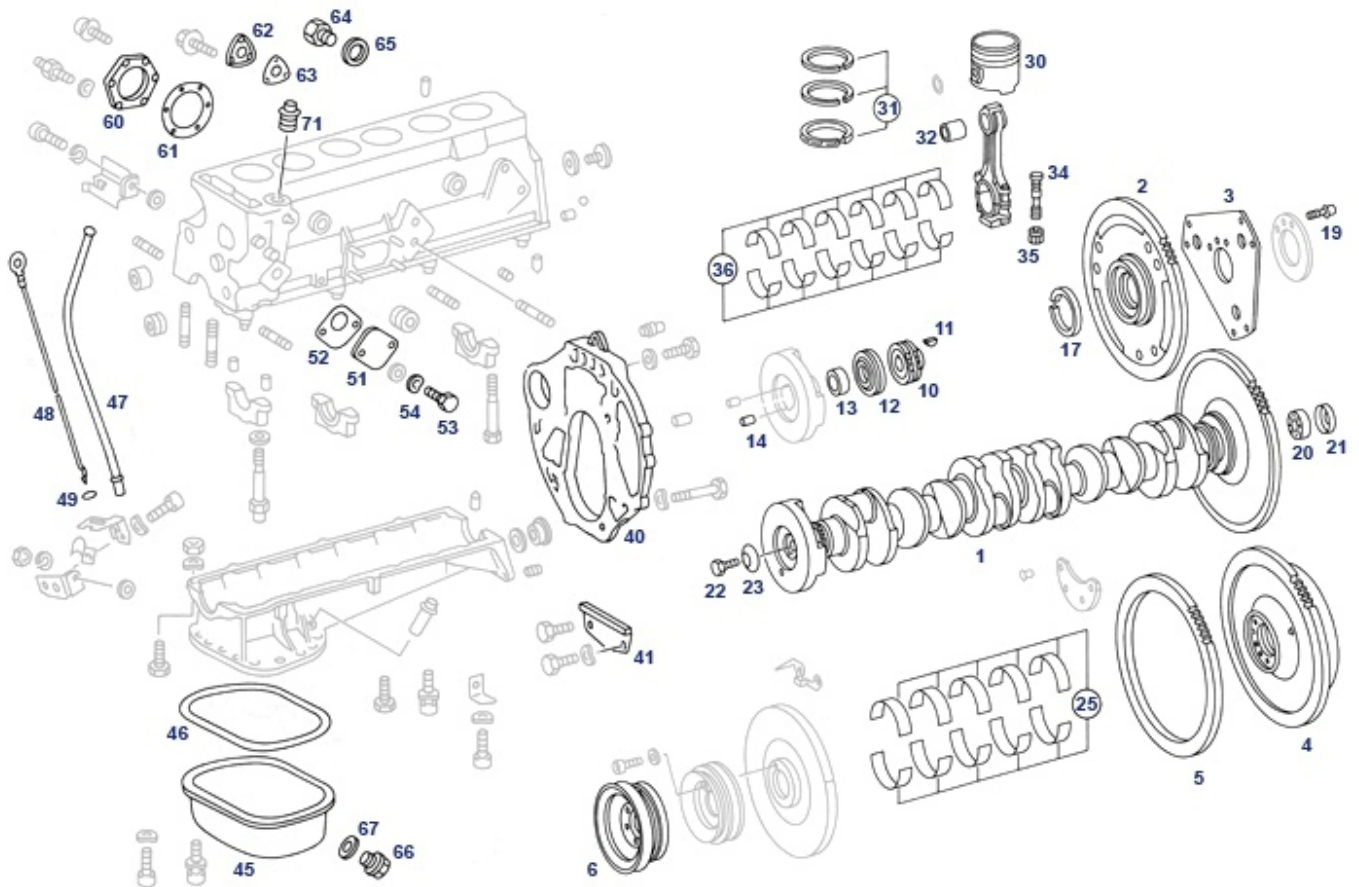

01, 03, 05 Engine 6-Cyl., mechanical components

01, 03 M110 Eng.Block, Pistons, Crankshaft

01, 03 M110 Eng.Block, Pistons, Crankshaft

	Gkt.,outlet manif./cyl. head	714290	0,57 €		Dichtung Krümmer M110	714298	0,81 €
shim	Washer 6,4 x 11 zinc plated	799914	0,12 €	5	Ring gear, starter, all M127,129,130	203200	54,92 €
10	A1110520003 crank sprocket	703011	130,90 €	12	Seal ring C/S frt M127 early, slim shape	303046	12,20 €
13	Ring, spacer, M110	703045	33,20 €	20	Pilot bearing	103093	3,83 €
21	Cover, pilot bearing	103094	1,81 €	25	Main bearing set 59,25mm	703353	155,95 €
25	Main bearing set 59,50mm	703352	254,49 €	25	Main bearing set 59,75mm	703351	148,20 €
25	Main bearing set 60,00mm	703350	155,18 €	25	Main bearing set 60,00mm 280R6 FN	703850	242,40 €
30	Piston M110 86,50mm rep.-size 1	703881	183,52 €	30	Piston M110 87,00mm rep.-size 2	703282	200,99 €
30	Piston M110 86,50mm rep.-size 1	703281	195,01 €	31	Engine set piston rings M110 87,00m	703287	333,20 €
31	Engine set piston rings M110 86,50mm	703286	333,20 €	31	Engine set piston rings M110 86,00mm	703285	350,06 €
34	Con Rod Bolt, M110 FN	703275	25,97 €	36	M110 Engine 48mm Con Rod Bearing Set	703560	85,62 €
36	Big end br. set M110 47,25mm	703563	62,30 €	36	Big end br. set M110 47,75mm	703561	59,63 €
36	Big end br. set M110 47,00mm	703564	61,82 €	36	M110 Engine 47.5mm Con Rod Bearing Set	703562	65,72 €
41	Plate , cover, gearbox case	225056	33,97 €	45	Lower pan, oil pan, 280SL replaced style	201214	22,16 €
46	Sump gasket late (=19-hole), 280,... Elring	201001	16,96 €	46	Sump gasket late (=19-hole), 280,... DPH	201801	16,61 €
46	Gasket kit short block M110, pls. eng-n	702201	72,19 €	48	Dipstick,280SL late, Repro, poor paint	218117	29,93 €
49	seal, dip stick M102, M103, M104	718119	0,51 €	52	Gasket at crankcase, 190SL, M110 early,	109004	0,51 €
52	Gkt.Rt.h. cover .982(7)986,990	709004	2,34 €	53	Screw engine mount rear	222025	0,80 €
54	Waved spring washer M8	799911	0,18 €	60	Cylinder block cover, 6-hole	201026	2,05 €