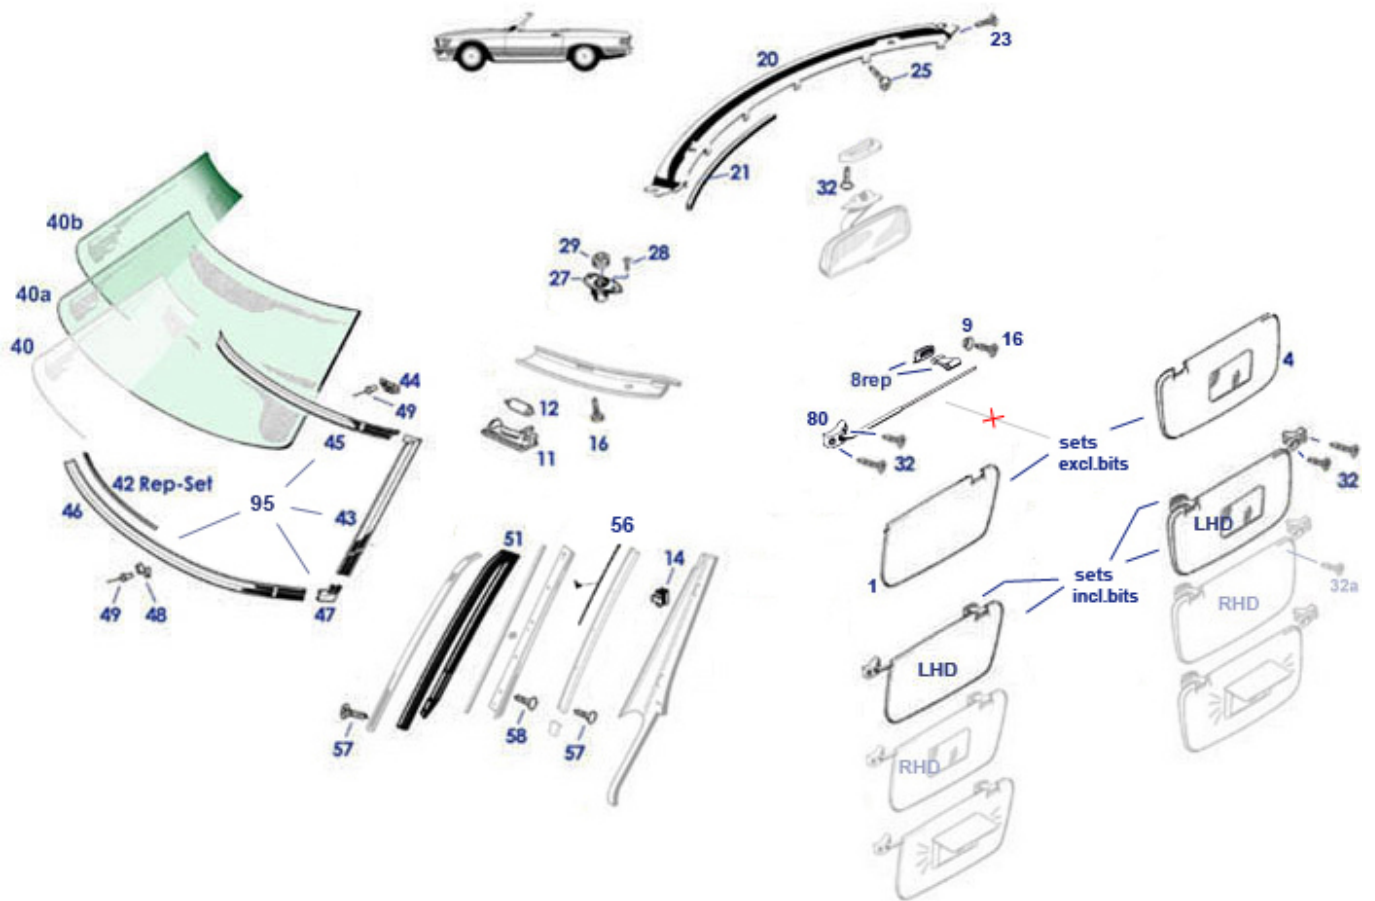

67.b, 69, 81 Windscreen and Window Frame Attachment Parts

	Set sunvisors SL LHD creme	781785	236,81 €	incl_bits	Set sunvisors SL incl brackets LHD	781187	356,99 €
	Set sunvisors SL LHD darkblue	781755	236,81 €	incl_bits	Set sunvisors SL incl brackets LHD	781175	399,99 €
incl_bits	Set sunvisors SL incl brackets LHD	781185	388,70 €	incl_bits	Set sunvisors SL incl brackets LHD	781186	356,99 €
incl_bits	Set sunvisors SL incl brackets LHD	781155	399,99 €	incl_bits	Set sunvisors SL incl brackets LHD	781165	414,00 €
incl_bits	Set sunvisors SL incl brackets LHD	781195	399,99 €		Set sunvisors SL LHD beige	781765	236,81 €
	Cover deco rail, w/s frame upper,	767715	245,00 €	1	Sunvisor SL without brackets, LH,	781873	53,55 €
1	repro				grey, without mirror		
1	Sunvisor SL w/o brackets LH black,	781891	53,55 €	1	As long as stock lasts! Sunvisor SL	781173	194,99 €
1	no mirror				w/o brackets LH grey		
1	sunvisor SL LH, without brackets,	781881	53,55 €	1	As long as stock lasts! Sunvisor SL	781191	163,18 €
1	dark brown, without mirror				w/o brackets LH black		
1	sunvisor SL, without brackets, LH,	781801	53,55 €	1	As long as stock lasts! Sunvisor SL	781123	178,50 €
1	light brown, without mirror				w/o brackets LH creme		
1	As long as stock lasts ! Sunvisor SL	781151	173,39 €	1	sunvisor SL, without brackets, LH	781751	53,55 €
4	w/o brackets LH blue				blue, without mirror		
4	As long as stock lasts! Sunvisor SL	781192	173,39 €	4	As long as stock lasts! Sunvisor SL	781174	194,99 €
4	w/o brackets RH black				w/o brackets RH grey		
4	As long as stock lasts! Sunvisor SL	781124	183,95 €	4	Sunvisor SL w/o brackets RH blue	781152	173,39 €
4	w/o brackets RH creme						
4	sunvisor SL, without brackets,RH	781752	53,55 €	4	Sunvisor SL w/o brackets RH black,	781892	53,55 €
4	blue, with mirror				w.mirror		
4	Sunvisor SL without brackets RH	781874	53,55 €	4	sunvisor SL RH without brackets,	781882	53,55 €
4	grey, with mirror				dark brown, with mirror		
4	sunvisor SL, without brackets, RH,	781802	53,55 €	8rep	pin+bushing, sunvisor olive	781406	14,99 €
4	light brown, with mirror						
8rep	pin+bushing, sunvisor red	781407	14,99 €	8rep	pin+bushing, sunvisor black	781400	5,95 €
8rep	pin+bushing, sunvisor blue	781401	5,95 €	8rep	pin+bushing, sunvisor light brown	781402	14,99 €
8rep	pin+bushing, sunvisor cream	781403	5,95 €	8rep	pin+bushing, sunvisor grey	781404	14,99 €
8rep	pin+bushing, sunvisor henna	781405	14,99 €	9	Escutcheon fitting panelling screws	267014	0,89 €