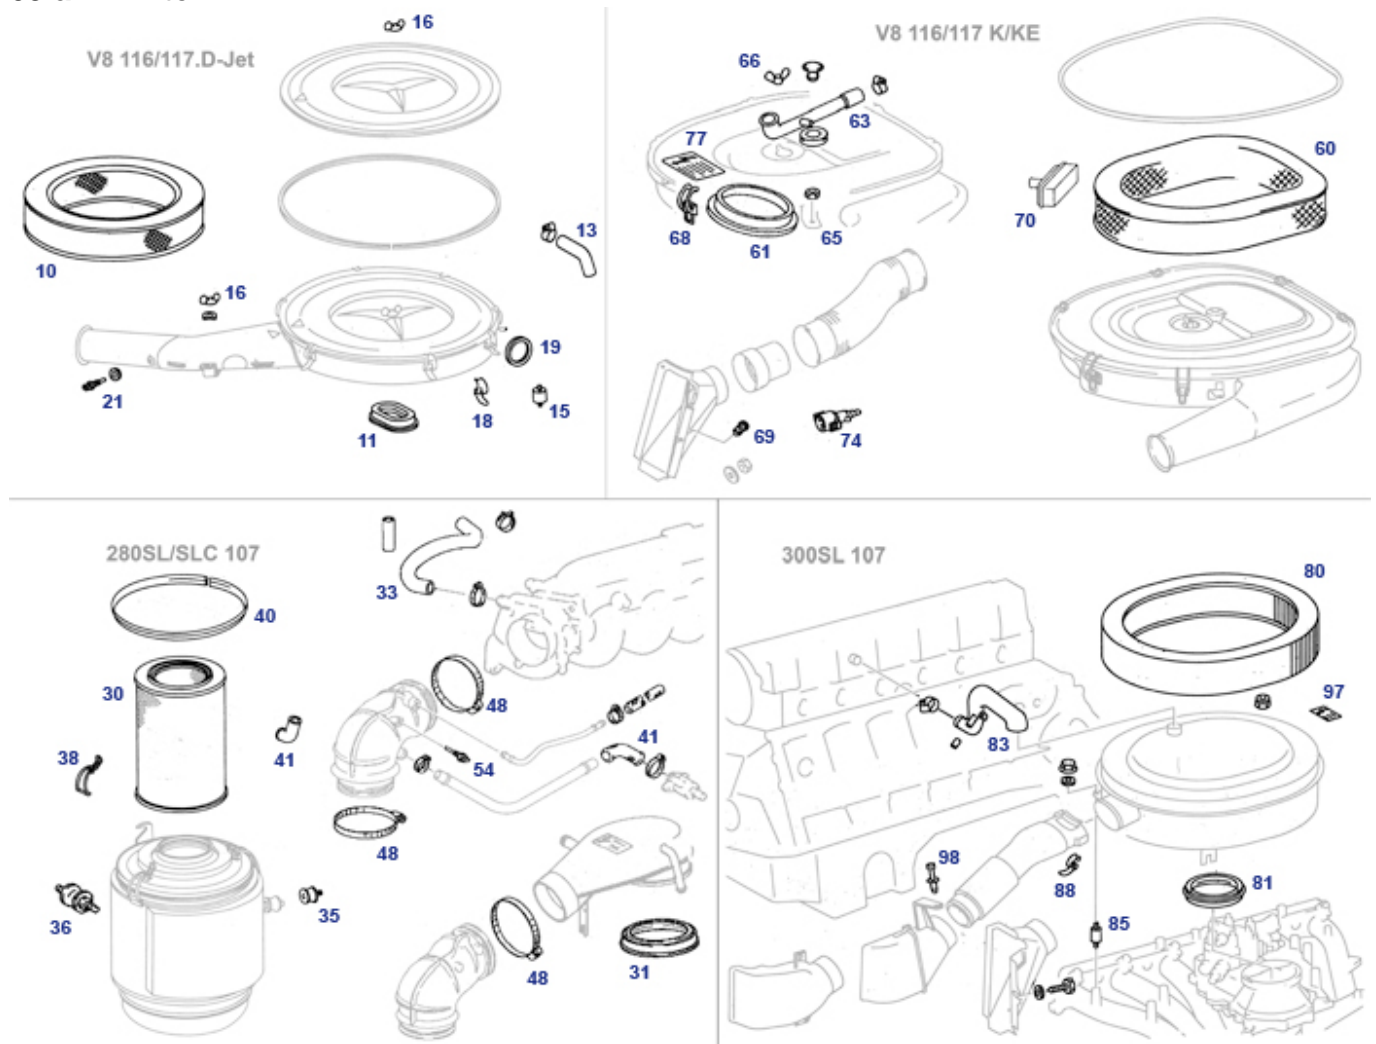

09 Engine Air Ducts

09.a Air filter

10	Airfilter V-8 early (round) brand Mann	709401	56,75 €	10	Airfilter V-8 early (round), No Name brand	709701	21,42 €
11	seal ring airfilter @ throttle, V8 D-Jet	709408	8,93 €	13	Hose clamp 24-32, worm thread style	999889	1,51 €
15	Rubber buffer, L40	709846	6,69 €	16	Wing nut, M6 yellow zined, batt.support, pws tank, ..	154089	2,55 €
19	rubber band, airfilter bracket	709390	1,40 €	21	Sealing ring ID8, eg. for hollow screw	220011	0,10 €
30	Air filter element R113, 280SL/SLC NoName	209402	14,57 €	30	Air filter R113, 280 SL/SLC (MANN)	209400	35,87 €
33	Hose, M110.986 Eng-vent from FN	709215	23,15 €	35	Rubber buffer e.g. air filter housing	709406	3,99 €
36	Mounting,af. flexible buffer	209406	7,69 €	38	Wire clips, air filter box, Repro	214825	2,59 €
40	Seal for Air filter Lid (1m) | A0000942079	214020	4,17 €	41	Hose 90°, air filter 230SL, M110-D-J	209809	3,84 €
48	Hose Clamp 80-100mm, fits air hose	709204	1,32 €	60	Airfilter R/C107, 8-cly. FN, NoName	709403	14,28 €
60	Airfilter R/C107, V8 K-Jet+KE, MANN	709400	24,72 €	61	Seal, air filter housing to inj-body, div. V8	714025	17,85 €
63	Hose eng breather to filter V8 fromkJe	709804	8,98 €	63	Hose Eng breather to filter V8 from K-J	709504	13,15 €
65	Rubber mount, e.g. Fuel pump, Air box	247828	1,56 €	69	plastic rivet	799104	1,05 €
70	Hose, air filter to air pump	709313	42,00 €	70	Aux Air filter, if add air pump	709502	12,55 €
74	Sensor, air intake temp KE, brand FAE	554596	28,50 €	77	Adhesive label "Hochspannung"	799946	14,71 €
77	Label "Danger High Voltage"	799961	16,31 €	80	Airfilter 300SL MANN	709402	21,60 €