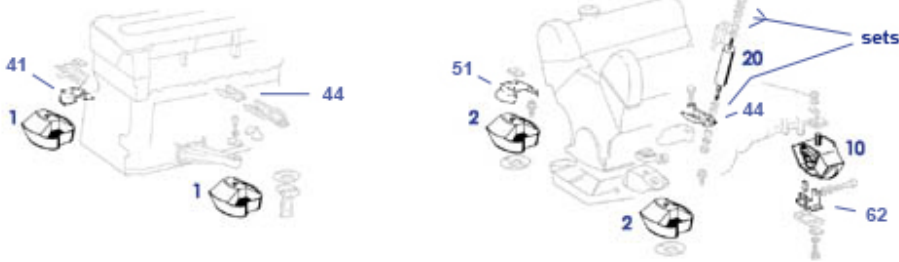

22, 24 Engine Mounting

22, 24 a Quick guide engine rubber mounts and dampers

	hex socket head cap screw M8 X 75	118013	1,50 €		Engine mount rt. f.e. 115, see ref-No: A1152410713	522025	18,74 €
	engine rubber mount V8 early frt L/R meets ...1113	722711	101,15 €		engine rubber mount frt L/R V8 early meets ...1013	722710	79,91 €
sets	Fitting kit, for one engine damper, from 04.'78; ref.-No	724519	19,64 €	1	Engine bearing 280SL/C ca. up to 76	722012	18,49 €
1	Engine rubber mount 6-cyl frt L/R from ca. 06.'76	722715	76,16 €	2	Engine mount 450SL/C, left, from ca 06-74	722014	20,60 €
2	Engine mount V8 late (alloy eng) RH, Meyle	722019	31,00 €	2	Motorgummilager	722116	33,32 €
2	Engine mount V8 late RH, Meyle	722119	33,32 €	2	Rbr frt 3.5 frm 06.74 L+R, 4.5 R only, Meyle	722913	28,74 €
2	Eng mount 350/450, L or R ca. '75-'80, not US75/76	722013	45,07 €	2	Engine rbr mount V8 early, Premium, ref 1072411013	722010	105,90 €
2	Engine mount V8 late LH, Meyle	722016	44,40 €	10	Engine mount rear, slim style, FEBI, from 07.'72	722021	18,69 €
10	Tansmission mount see pict, FEBI, 124 div.	922922	10,53 €	20	Engine damper total-L210mm 04.78 -> FN	724014	39,29 €
20	Fitting kit, for one engine damper, from 04.'78	724819	19,44 €	20	Eng.damper '81-> total L 218mm, repl'78	724013	42,00 €
20	Engine r'damper. 06.'72-04.78	724011	102,99 €	20	Engine r'damper. to 06.'72	724010	66,76 €
44	bracket at engine damper left, ref.-No. A1072400940	724825	65,00 €	51	heat protection sheet, ref.-No. A1072411134	722114	90,44 €

22 b. Engine rubber mount variants

The hole pattern in the subframe, which has remained unchanged over the construction period, allows engine conversions, provided that the engine rubber mounts and engine arms are selected to match the engine. No hydromounts in type 107. Replacements of rubber bearings within a design result in slightly changed damping or height-per-load properties, as well as the differences between products. (Guideline: seat of the motor arm above support (HII) from Gen II approx. 46.5 +/-1.5 unloaded, with Gen I approx. 56.0). We look forward to receiving the most complete vehicle information possible when you make your enquiry. The height position of the engine can be easily evaluated by the fit of the fan blade in its frame, under normal load on the front axle: When sighted on the two-column lift, the engine sags slightly with the subframe, this also applies to the prop shaft alignment.