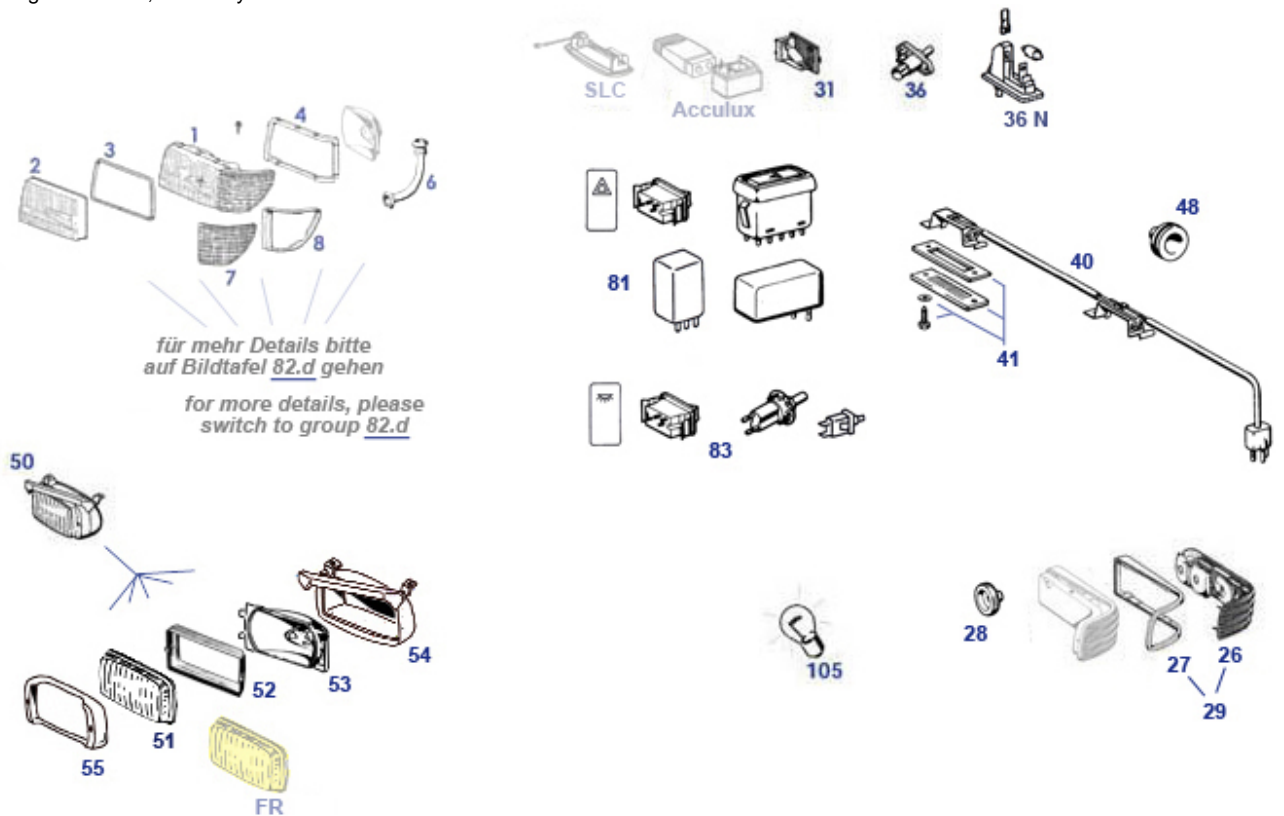

82 Lighting Installation

82.b Lighting Installation, summary

82.b Lighting Installation, summary

bits	plastic rivet, headlights (EU) to fender	799091	3,33 €		8-pole housing (plastic base & cap), no metal bushings	254181	8,69 €
bits	Screw, e.g. lic-lamp	982358	0,20 €	bits	PA washer M4 x 9	982359	0,12 €
	El. switch, power window, 1x, Repro, 4-pole	782877	69,90 €		Seal, tail lamp LH, reproduction	782655	95,00 €
lens	lens, lic-plate-light	782354	17,85 €		Seal, tail lamp RH, reproduction	782665	65,45 €
	screw for electric set mounting	782843	0,31 €		Con.housing, 2 pole flat	254103	0,54 €
bits	Spring Clips	682099	2,94 €		Screw, M4X6 Phillips, e.g switch	799546	0,24 €
	4-pole housing (plastic base & cap), no metal bushings	254883	8,09 €		6-pole housing (plastic base & cap), no metal bushings	254180	8,45 €
rbr	seal Lic-plate-light	782353	3,76 €		Seal, indicator lens front left Euro	782611	33,32 €
	LED P43t, lamps replacing H4	799191	194,07 €		Halogen bulb H4 55/60 watts (P43t) OSRAM NBS	799290	8,63 €
	2-pole housing (plastic base & cap), no metal bushings	254182	7,97 €		contact bushing 4mm brass, silver plated	254855	1,40 €
	Seal, indicator lens frt. RH Euro	782621	33,32 €	1	Headlamp,RH, LHD, no vac adjustment	782540	889,20 €
1	Headlamp,RH, LHD, with vac adjustment	782541	946,59 €	1	Headlamp,LH, LHD, no vac adjustment	782530	889,20 €
1	Headlamp,LH, LHD, with vac adjustment	782531	946,59 €	2	Lens, RH, LHD, Euro-Headlamp	782802	59,00 €
2	Lens, LH, LHD, Euro-Headlamp	782801	59,00 €	2	Spring Clip, glass lens upper, Euro	782811	4,38 €
4	Gasket,headlamp/wing, Rt., Repro	782545	34,51 €	4	.Gasket,headlamp/wing, Lt., Repro	782535	34,51 €
4	Gasket headlamp/wing LH Euro, orig-qual	782935	69,91 €	4	Gasket,headlamp/wing, RH. orig-quality	782945	69,91 €
4	Screw, e.g. Headlamp to Wing	788081	0,88 €	4	Blechmutter zB Lampentopf, Heizungskast	788099	0,55 €
5	Rubber bushing, reflector mounts	782807	3,43 €	5	Rubber bushing at reflector	182807	2,38 €
5	flex-shaft, head light adjuster	782810	22,31 €	5	washer @ bolt height adjuster	799884	0,77 €
5	Bolt at adjuster flex shaft	799883	1,00 €	5	Small cup at spring adjuster screw	782809	2,50 €
5	Coil spring fits adjuster bolts	782808	1,54 €	5	rubber washer, adjuster bolts	782803	0,77 €
5	Adjuster bolt	782806	2,27 €	5	H4 Connector housg w.3x flag	282041	5,83 €
					crimps