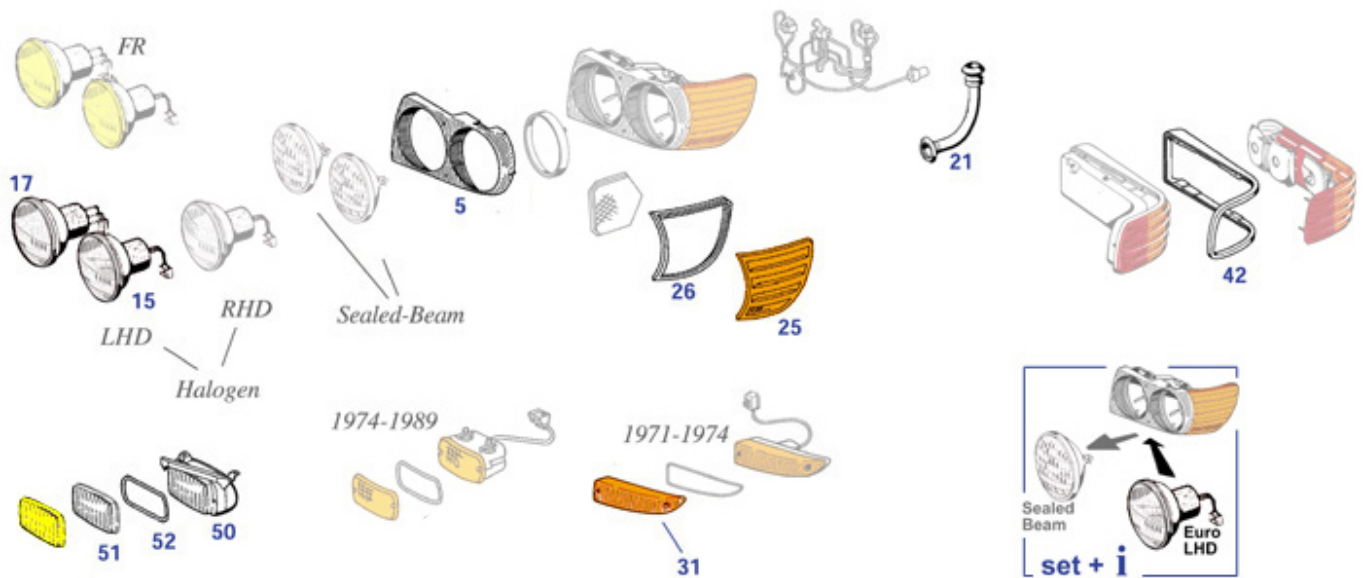

plastic washer PA 3,2	882015	0,15 €		el. bits for installation of H4 into US frame	782749	7,44 €
	Euro H4 lamp insert, fits US frame,pict	782146	39,98 €		Clock 380 SL, R107	799995	289,99 €
5	Frame, US- headlights , left	782052	145,00 €	5	Frame, h'lights, US, Rt.	782062	145,00 €
15	Housing for Bilux/H4 connector	182042	4,74 €	15	H4 Connector housg w.3x flag crimps	282041	5,83 €
15	Euro H4 lamp insert, LHD, w.parking lamp option	782747	36,50 €	15	Euro H4 lamp insert, fits US frame,pict	782645	65,45 €
15	Euro H4 lamp insert, fits US frame,pict	782646	65,34 €	15	LHD lamp insert 5-3/4" H4 w. park socket	782547	23,74 €
20	Hex. socket head cap screw, low head, zinc plated M4X6	882013	0,69 €	21	Protection sleeve, headlamp wiring, fits L or R	754046	25,95 €
31	Glass, turn signal frt RH, US early	782067	69,19 €	31	Glass, turn signal frt LH, US early	782057	69,19 €
41	Rear light,USA -rear right side	782181	446,25 €	41	A1078202766 Rear light,USA lt., rear	782171	446,25 €
42	Seal, tail lamp, RH, near to OE quality	782165	145,00 €	42	Seal, tail lamp, LH, near to OE quality	782155	145,00 €
42	Seal, tail lamp LH, reproduction	782655	95,00 €	42	Seal, tail lamp RH, reproduction	782665	65,45 €
42	Slim washer, taillights, steerg..	346009	3,30 €	51	Lens, fog lamp, export version (SAE)	782732	89,00 €
51FR	Rest: Yellow lens (FR), Fog lamps	782331	53,55 €	52	1 bolt + 1 bushing, fog lamp bezel	782837	3,75 €

82. Headlamp Euro H4 and Parts

82. Headlamp Euro H4 and Parts