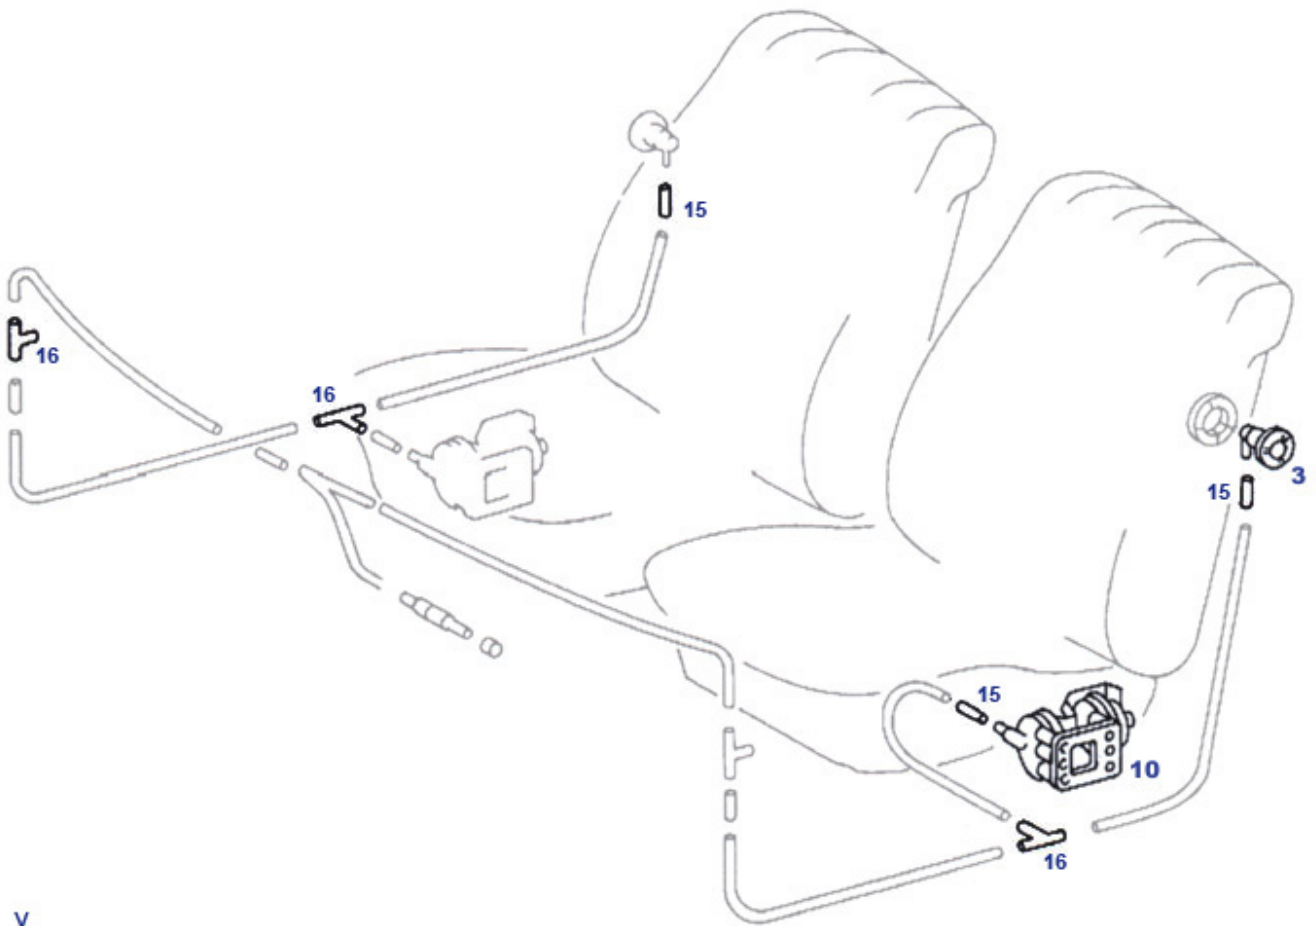

80.g Vacuum seat locking

80.g Vacuum seat locking

pipe	1m vac pipe 3/5mm white	780901	2,25 €		Rest: Rbr bellow 50mm, vac element, early trunk	380880	34,51 €
15	1 mtr vacuum hose	780985	3,39 €	16	Y-connector, unfinished: open channels as req.	707180	4,01 €