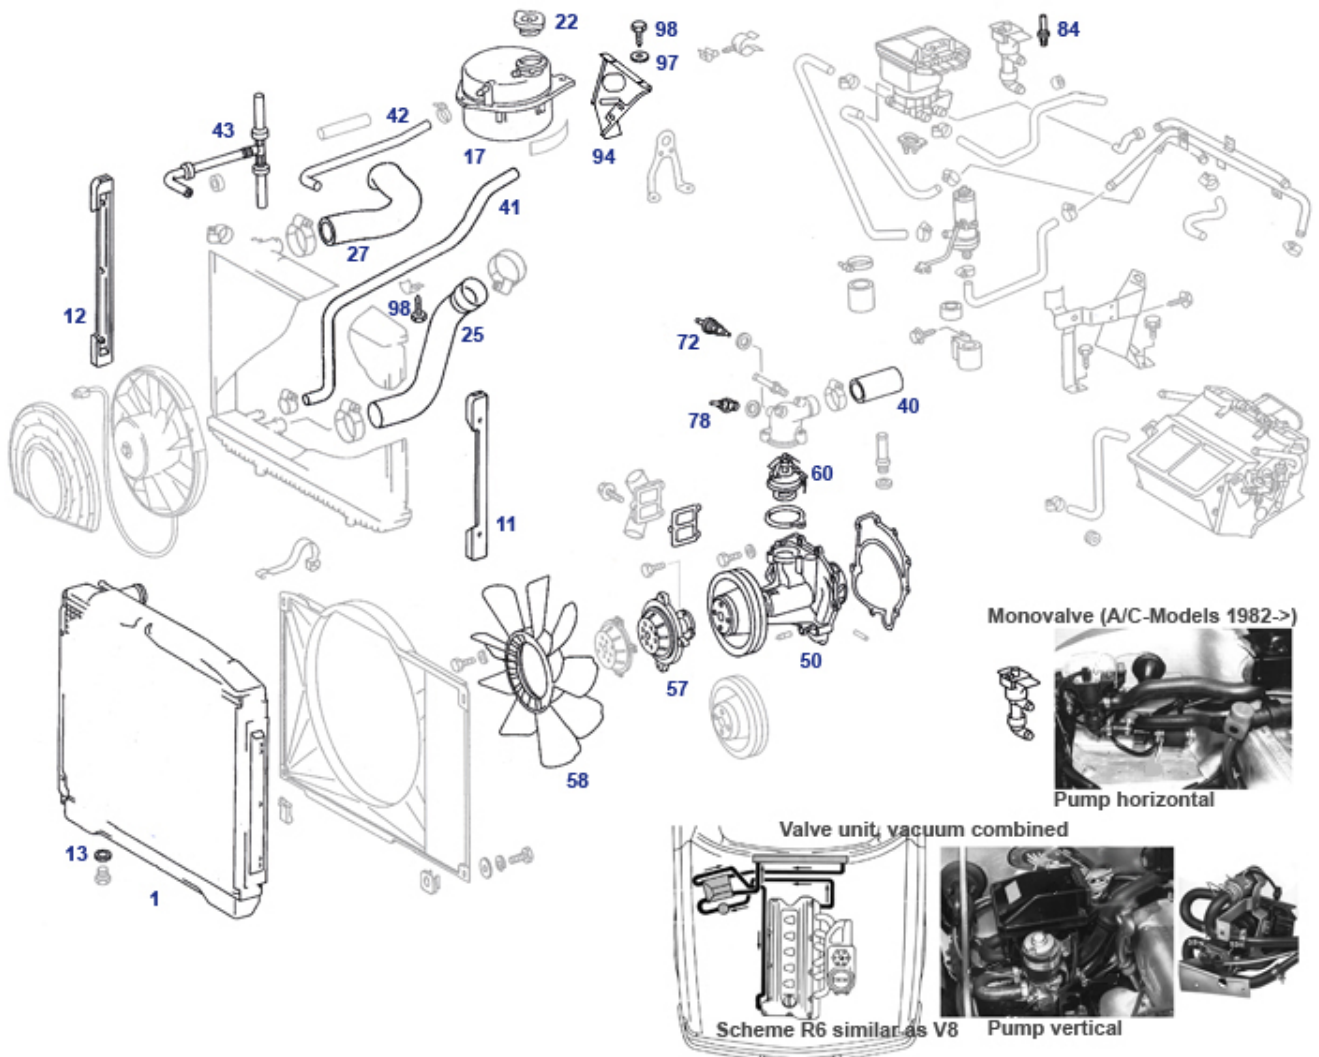

65	Fan belt 10x1000 eg 4.5 generator FN	799121	9,70 €	65	Fan belt 10 x 950 egM116early generator	799122	3,50 €
65	Fan belt 10x1025 z.B. 4.5 US FN	799124	5,95 €	65	V belt alt./wapu/fan 10 x 980	799113	10,10 €
66	V belt 10 x 1200 , WaPu/p.w.s.(2xreq)	799117	7,20 €	66	Fan belt 10 x 1184, z.B. 3.5 Servo, FN	799123	11,90 €
66	Fan belt 10 x 1160, z.B. 4.5 Servo, FN	799126	10,95 €	67	V belt 13 X 850	799116	5,95 €
67	Keilriemen 13 x 868 Klima V8 FN	799128	16,18 €	72	Temp.-switch 100° Celsius	207163	23,80 €
75	Thermo switch, idle M116 US	707326	103,40 €	76	Seal ring 14mm Alu	207186	1,08 €
78	Temp. sender , not usable replacement	754396	27,27 €	78	Sender unit, coolant temp.gauge	754097	6,66 €
79	Seal ring 10x13,5, Alu, e.g. sender, hollow bolts	227023	0,50 €	83	return water pipe M116.98xx	783885	49,98 €
91	n/a, fan, Bosch	750251	255,28 €	91	el. aux fan (frt mounted) div. 123, 107, ..	750751	137,30 €

50.c, 20, 83 Cooling System 380 USA only

50.c, 20, 83 Cooling System 380 USA only

cage nut M5	750063	0,94 €	Hose, heater feed pipe to el.pump, 450from, 380up-to	750893	8,93 €
1 m water hose i-D 42mm	750705	36,16 €	1m cooling water hose 12/19mm	250823	7,14 €
Hose V8 late, waterpump->intake, D42/L58	750605	5,80 €	aux el pump, heater hose LHD, BOSCH	583160	129,03 €
n/a, fan, Bosch	750251	255,28 €	radiator hose to heater valve	750091	15,78 €
Rad.hose up. 350/450SL/C	750019	13,70 €	Rad.hose htg. Rt.	750075	10,81 €
Rad.hose lower, various 8-cyl. W107	750025	39,60 €	A0039880678	750062	2,20 €