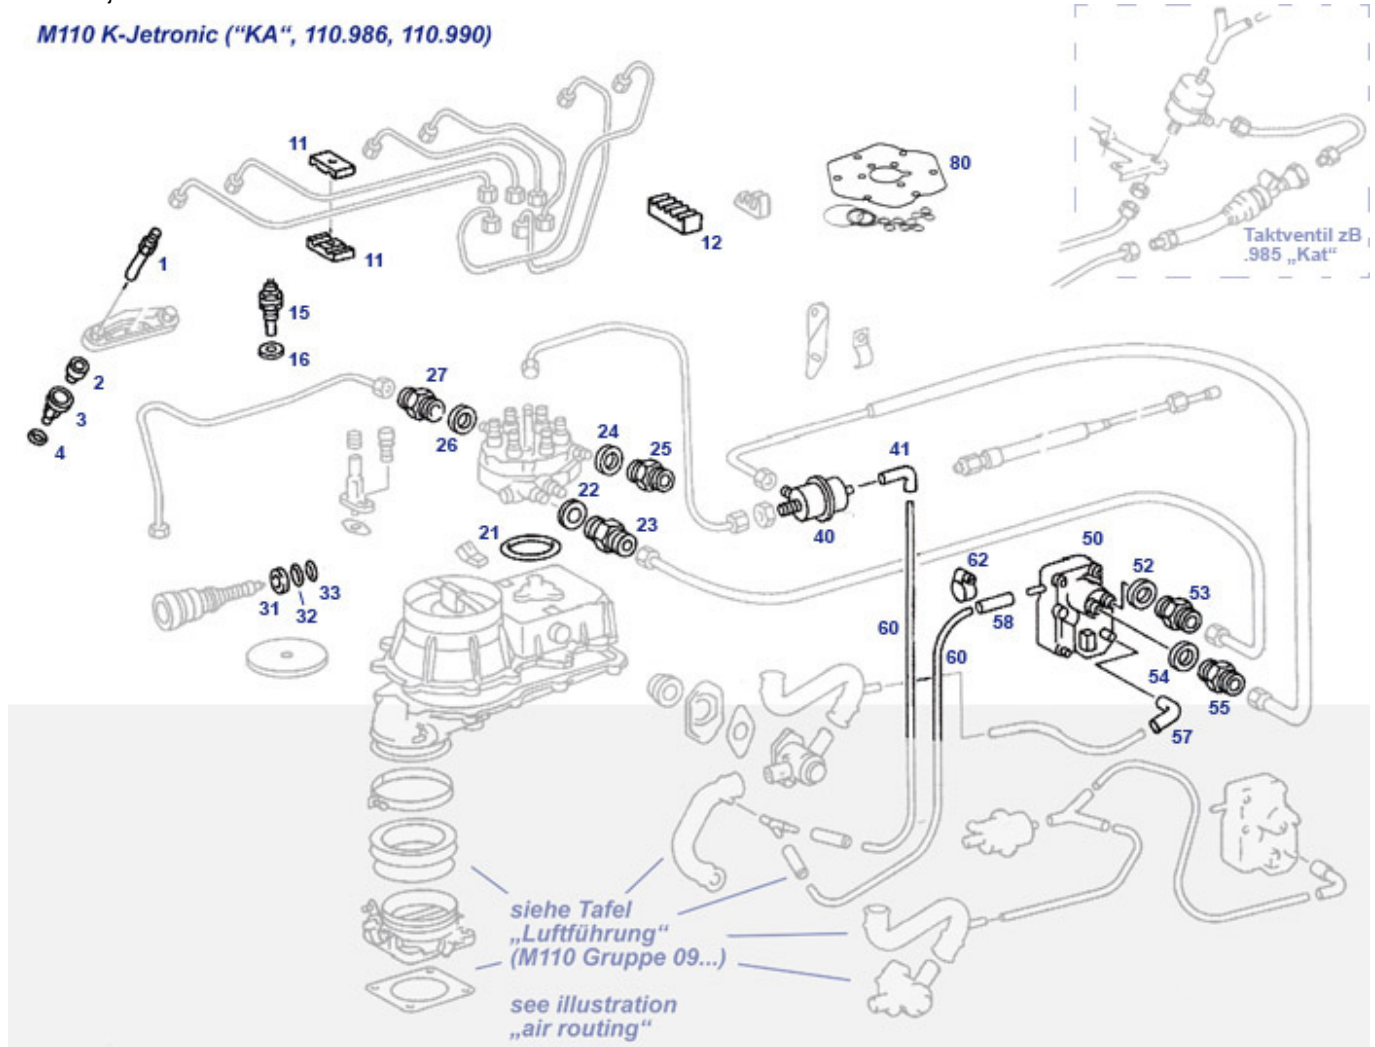

07.e-h K-Jet (CIS) Injection

07.e KA Injection 280SL/SLC

07.e KA Injection 280SL/SLC

M110 K-Jetronic ("KA", 110.986, 110.990)

acc	Gasket, start valve,air distributor	707709	0,60 €		Fitting, fuel, M8x1 M10x1, CIS	707489	9,25 €
	Joint @ throttle linkage | M110	730615	2,48 €		Seal ring 10x13,5, Alu, e.g. sender, hollow bolts	227023	0,50 €
	Rubber mount, e.g. Fuel pump, Air box	247828	1,56 €		Sender unit, coolant temp.gauge	754097	6,66 €
Kat	Idle air hose / distrib FN	709415	41,00 €	1	Injector, K/KE (except V8-85->)	707105	37,44 €
2	Rubber, K-Jet, 110.986/990,116/7.960-EU	707219	1,82 €	4	Seal ring e.g. K-Jet injector M110	707215	0,87 €
11	half clamp, metal, 2-lines-mount	207008	7,59 €	16	Copper seal ring	207115	0,18 €
21	Seal ring under K-jet control housing	707298	0,81 €	22	Seal ring, sump plug	299303	0,13 €
41	Hose, low pressure	707183	2,74 €	50	Diaphragm kit, warmup regulator K-Jet	707161	98,86 €
50	heater resistor coil 47 Ohm, K-Jet warm up regulator	707167	40,28 €	50	heater resistor coil 32 Ohm, K-Jet warm up regulator	707166	40,28 €
50	heater resistor coil 21 Ohm, K-Jet warm up regulator	707165	40,28 €	50	Rep kit warm up regulator housing assembly	707164	54,92 €
50	Diaphragm kit, set, warmup regulator K-Jet	707162	241,66 €	54	Sealing ring ID8, eg. for hollow screw	220011	0,10 €
58	Pipe, vacuum, per mtr.	715027	5,12 €	60	Vacuum pipe, 2/4mm,per mtr	215027	1,82 €
62	Hose clamp 13mm	747997	1,99 €	80	Rep.-Satz Mengenteiler 280E/GE/CE Coupe 280 SL Roadster	707516	203,92 €
80	Inj-Distr-Rep-Kit 280 Alloy-K-A	707507	127,45 €	80	Inj-Distrib-Rep-Kit 280 "Iron casted"	707506	164,15 €
80	Inj-Distr-Rep-Kit 280 Alloy-K-A	507807	95,18 €	80	Inj-Distrib-Rep-Kit 280 "Iron casted"	707806	95,18 €