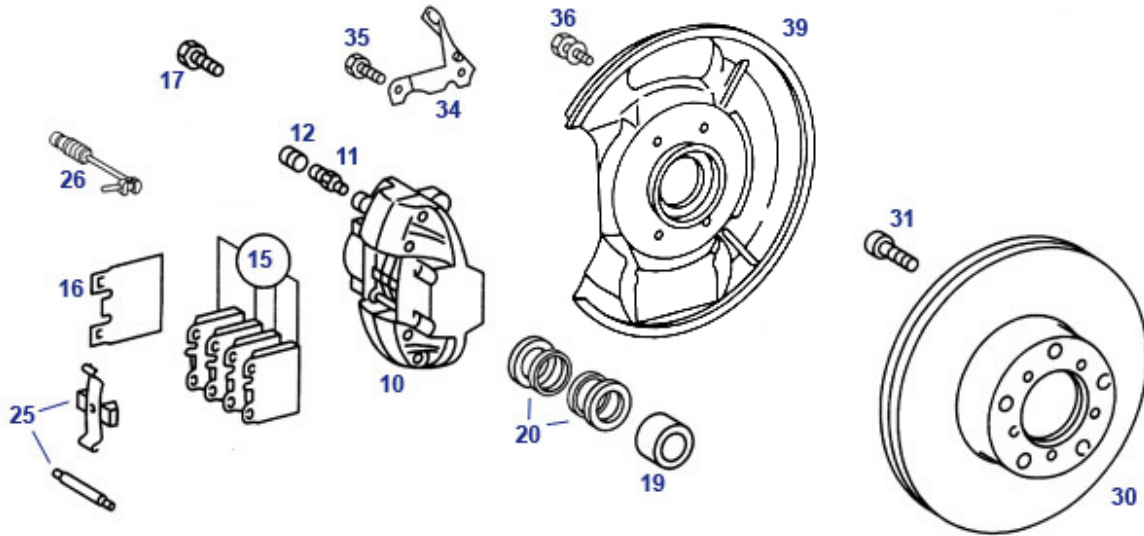

vo./frt

03.1980 - 08.1985

10	Caliper 03.80->08.85 front Lt. ATE	742011	430,23 €	10	Caliper 03.80->08.85 fr. Rt. ATE	742021	430,23 €
10	Caliper 03.80->08.85 front Left	742811	139,13 €	10	Caliper 03.80->08.85 frront right	742821	139,13 €
11	Valve, brake cyl bleeder	242001	6,72 €	12	Bleeder valve cap, brake, steering	143041	2,05 €
15	Brake pad set frt. ca. 3.'80 - 8.'85 (17mm) ATE	742031	31,04 €	20	Caliper repr. kit,fr.03.80->08.85	742015	27,30 €
25	Front Fitting kit, brake.pads | 03.1980 ->	742029	9,42 €	26	Wear contact, brake pad	742025	2,52 €
34	bracket for brake hose front right, non-ABS	742998	20,84 €	34	bracket for brake hose front left, non-ABS	742999	20,84 €
35	fine threat screw, steering arm to steering nuckle	733978	0,93 €	39	brake dust cover plate frt LH, non ABS	742210	79,67 €

42.e Front wheel brake from 09.1985

42.e Front wheel brake from 09.1985