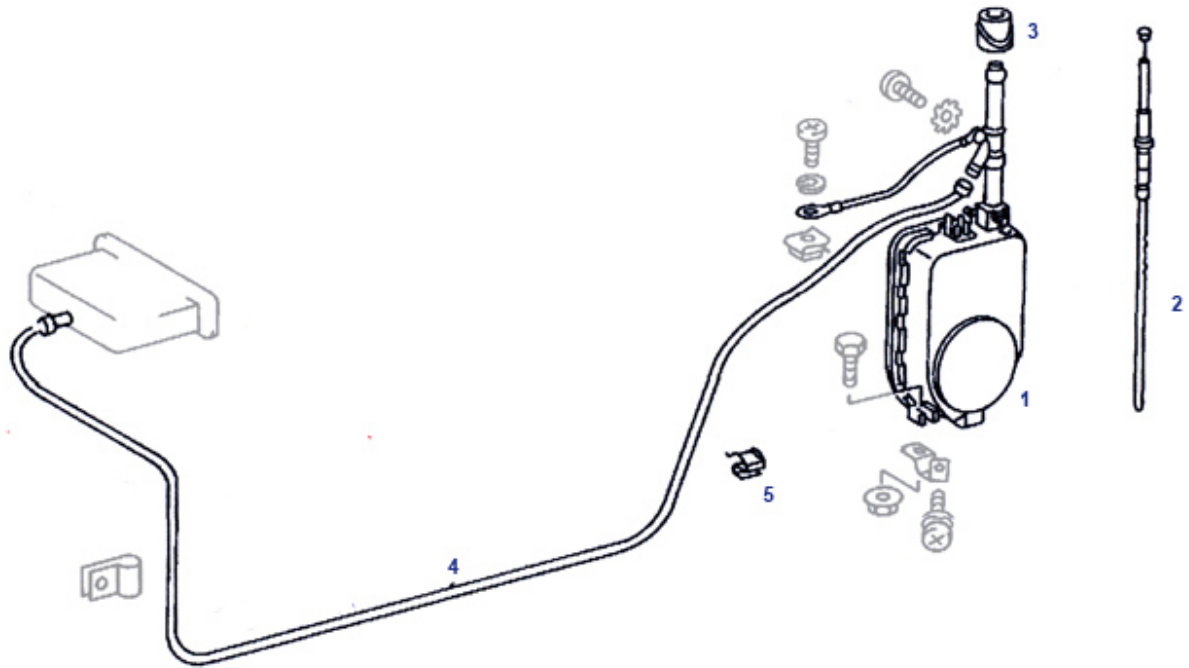

82.e Antenna

1	Power Antenna, kit with different grommets	599975	94,01 €	1	Antenna, manual	599974	29,75 €
2	Antenna insert 900mm	799970	32,49 €	2	Antenna insert late style (toothed core)	799971	24,00 €
2	Antenna insert 900mm	799870	16,66 €	2	Antenna insert late style (toothed core)	799871	16,66 €
3	grommet for Hirschman late "ball neck" antenna	799082	4,12 €	4	Wire, "Hirschmann" antenna, 1xnut-end, 150c	999974	22,96 €
4	Wire, "Hirschmann" antenna, 1xnut-end, 500	999975	40,66 €	5	Clip, cable	254073	1,09 €