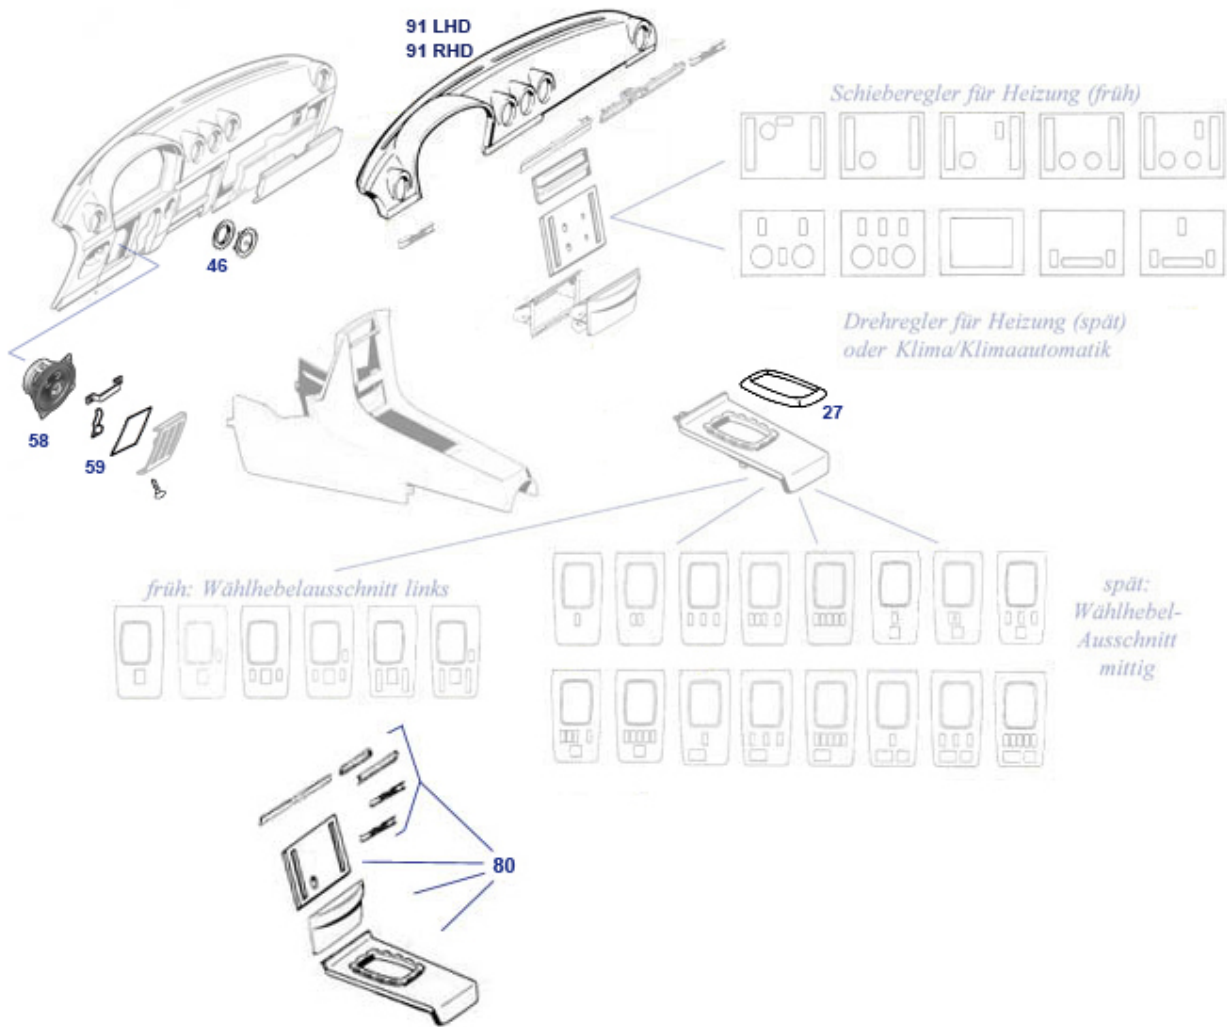

68.a Dashboard and wooden covers

68.a Dashboard and wooden covers

	Ornamental ring, air jet @dashboard 107, .. rear shelf without carpet, instead of rear seats R107	783068	6,00 €		Exchange in OE-quality: Dashboard	768801	2.063,46 €
	mounting clip 3mm	798727	0,54 €	27	Self-tapping screw with Phillips 4.2 X13 galvanized	990103	0,07 €
28	A10768045098272 Console cover burr waln	768528	160,00 €	46	Rubber surround, lever box ->85	727005	6,05 €
46	Rubber ring 1967 -> 07..1979 A1156890097	268044	4,61 €	46	Rest: escutcheon from '67, brass, chromed	268743	14,99 €
58	Speaker, dashboard 107	768015	46,89 €	46	escutcheon, fits steering lock from ca. 07.'79	768241	41,00 €
59	Large sheet, speaker protection fabric 1400 x 700	268128	45,22 €	59	Sheet metal screw countersunk head 2.9X13 galvanized	990106	0,06 €
59	bracket for speaker cover	768987	8,30 €	59	clamp for speaker cover	798723	3,77 €
80	Burl wood trim set for US models 78 - 85	768122	211,99 €	80	Burled wood trim set for US models 85-89	768123	699,99 €
80	burl wood kit, late version	768819	1.249,50 €	80	Zebrano wood trim set for US models 78 - 85	768121	211,99 €
80	Zebrano wood trim set for EUR models 78 - 85	768113	212,00 €	80	Burled wood trim set for EUR LHD models 78 - 85	768115	212,00 €
80	LHD root wood set 10pcs. until model yearr 1981	768120	649,99 €	80	10pcs wood set -> 1981 (LHD)	768119	649,99 €
91LHD	Dashboard repr. cover blue LHD	768852	249,90 €	91LHD	Dashboard repr. cover black LHD	768850	205,00 €
91RHD	Dashboard repr. cover black RHD	768820	199,00 €	91LHD	Dashboard repr. cover brown LHD	768851	205,00 €
				93L	Plastic rivet	7689034	0,54 €