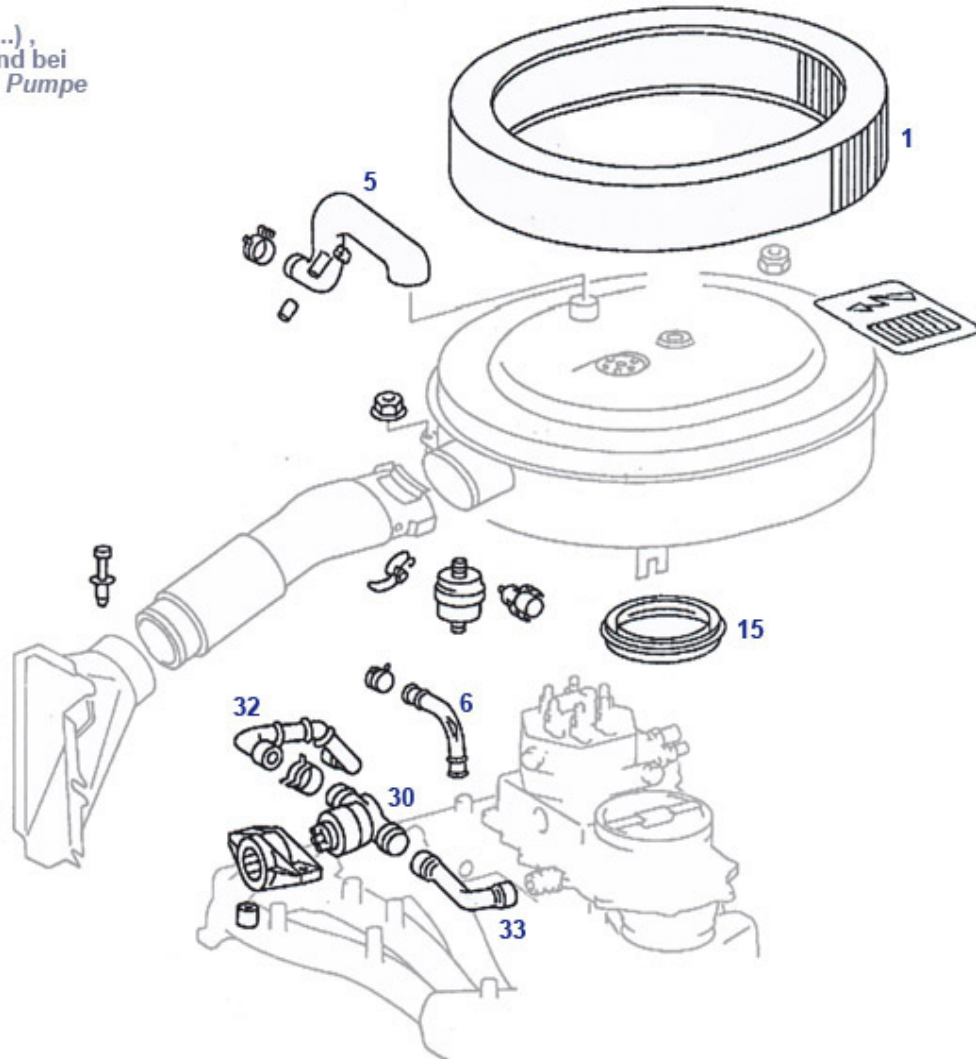

09.e M103 Air Filter, Vent and Idle Air

09.e M103 Air Filter, Vent and Idle Air

M103 ("300SL", ...),
Grafik abweichend bei
Typen AGR oder Pumpe

hose	Vacuum pipe, 2/4mm.per mtr	215027	1,82 €		housing, lower K-jet flap rubber housing	714330	15,10 €
	hex.head screw M6 X 22 zinc plated	218596	0,32 €		hex.nut with non metallic insert M6, zinc plated	799812	0,19 €
nut	nut M6 w. flange, zinc plated	799913	0,37 €	1	Airfilter 300SL MANN	709402	21,60 €
5	Breather hose, eng. to filter housg	709319	19,68 €	5	spring clamp 22mm	997995	2,32 €
6	Vent hose M103 headcover	709314	5,74 €	6	Hose clamp 23-31mm, worm thread style	750042	1,09 €
6	spring clamp 14mm	747990	1,57 €	15	Seal ring, below filter box	709328	7,77 €
30	Idle air control valve KE M103/104... "Löwe"	707828	99,96 €	32	Idle breather hose M103	709317	10,79 €
33	Hose to idle air valve M103	709318	7,20 €	42	Rbr buffer M6	714098	1,87 €
42	Buffer, air filter housing M103	714097	4,46 €	42	Sensor, air intake temp KE, brand FAE	554596	28,50 €
50	Adhesive label "Hochspannung"	799946	14,71 €	60	plastic rivet	799104	1,05 €

09.i M110/116/117 Info hidden position engine air duct

09.i M110/116/117 Info hidden position engine air duct