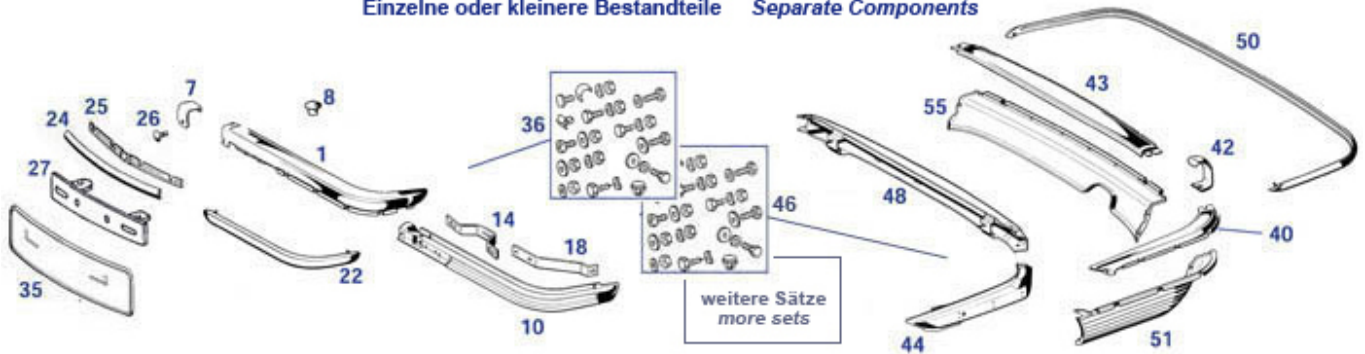

o.a. Glassfibre Reproduction front skirt [779318](#) 535,50 € 9 see 189911 [189011](#) 8,29 €

88 Bumpers, european

Einzelne oder kleinere Bestandteile Separate Components

All parts shown (except special holders, click areas 145 and 140) are compatible with the small standard bumper of the normal Europa models. If you wish to convert large US bumpers to small Euro bumpers: Please keep in mind that no "plug and play" solutions are possible, as the bodysells have differences in the areas of the connection points. We will be happy to put together offers for you that provide information about various set-up options. Assembly instructions are not available, advice from specialized companies is recommended.