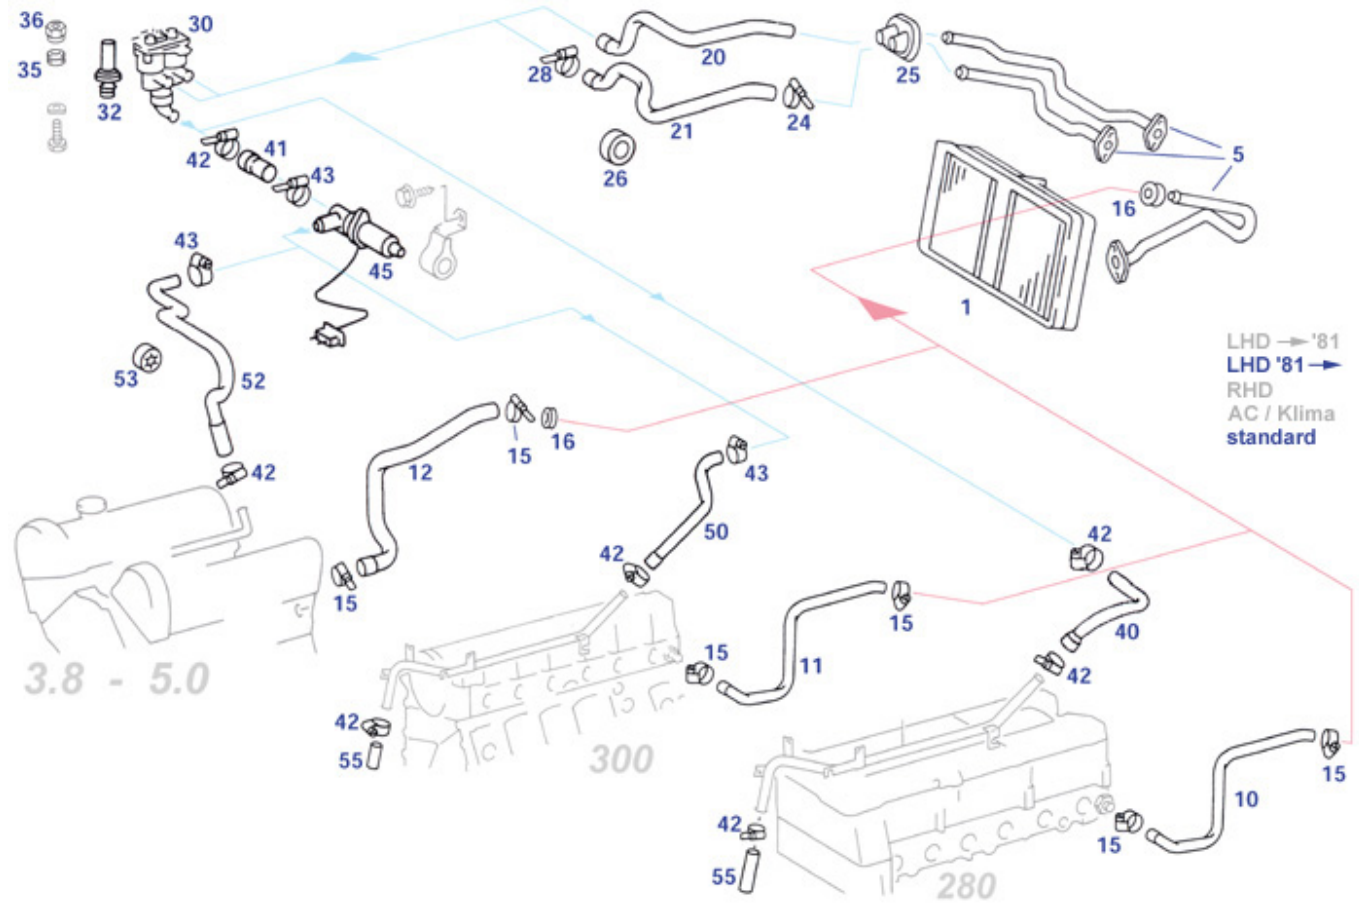

83.g Water Circuit Duovalve, LHD from 81

83.g Water Circuit Duovalve, LHD from 81

"Tempmatic" system, Euro standard: Electromagnetic double valve and circulating pump installed on the right, Euro series from the use of dials, except RHD types. Not applicable for USA types with vacuum block valve or mono valve. For vacuum components of the systems, see group 80.c

	aux el pump, heater hose LHD	783860	196,35 €		Rad.hose htg. 380-500 FN Rt.	750073	23,22 €
	Secand Choice; Forced ventilation flap	783075	30,94 €		radiator hose to heater valve	750091	15,78 €
	A1168310394	750078	23,01 €		Rubber grommet 19/34mm, eg Heater tube	799805	1,08 €
	Symbol label, heater adj. wheel	783909	9,07 €		1m cooling water hose 12/19mm	250823	7,14 €
	Symbol label, heater adj. wheel	783709	9,07 €		Rubber grommet 13/34mm, diagonal	798752	2,55 €
10	Rad.hose htg. 280SL Lt.	750085	23,91 €	12	Water hose M117 LHD heater feed from ca. '81	750072	15,71 €
12	Cooling hose engheater please vehicle data	750074	29,14 €	15	Hose clamp 23-31mm, worm thread style	750042	1,09 €
20	Return hose, heater to Duovalve, (rh hose)	750087	24,59 €	21	Return hose, heater to Duovalve, (rh hose)	750086	16,37 €
24	Hose clamp 18-27, worm thread style	999898	4,07 €	25	A1079973881 Grommet 10/58mm, 2 heater t	799002	8,43 €
32	Rep-kit for electrical heater valve	783054	26,00 €	35	Rubber grommet 10/15, taillight bucket 190SL, 107	199020	1,08 €
40	Water hose 280SL el-pump -> return pipe	750089	15,71 €	43	Hoseclamp 15mm to 21mm, worm thread style	250042	2,07 €
45	aux el pump, heater hose LHD, BOSCH	583160	129,03 €	45	aux el pump, heater hose, universal, FEBI	583760	89,43 €
45	aux el pump, heater hose, universal, no name	583660	145,00 €	45	blind cap for 8mm nipple	583665	6,70 €
50	Rad.hose htg. Rt.	750070	14,73 €	52	Rad.hose htg. Rt.	750075	10,81 €