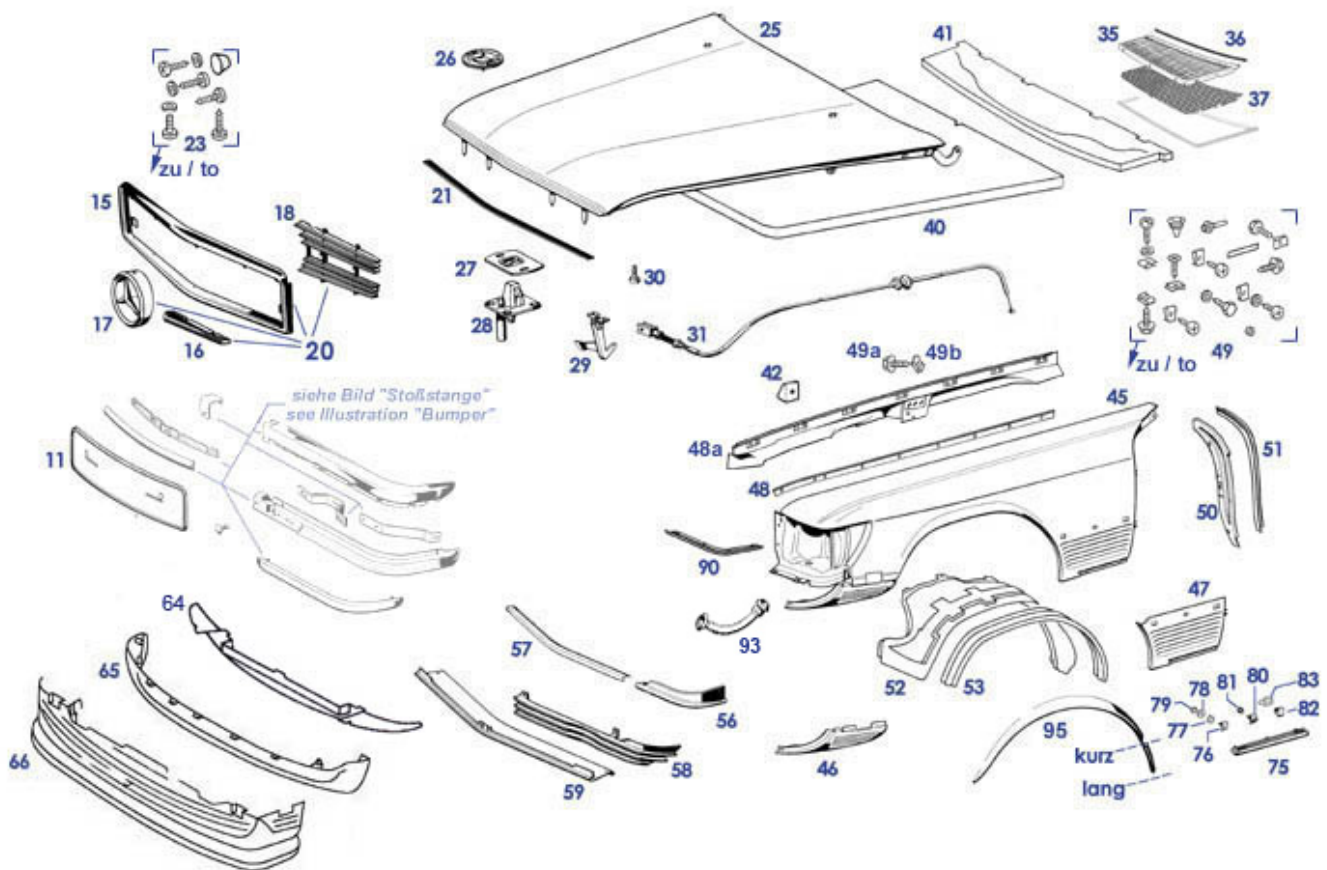

washer 4,3 X 12 X 1	799890	0,14 €		Cover strip, under head'lamp, RH	788661	95,00 €
	universal lic-plate underlay	988088	41,06 €		Cover strip, under head'lamp, LH	788651	95,00 €
	520x110, stainless steel						
	panhead tapping screw 4,2 X 16	788381	0,18 €		panhead tapping screw 4,8 X 13	788206	0,30 €
	Bolt A2 M5X12, frt grille mouldings,	788207	0,74 €	11	Licence plate underlay, fr./rear, s-	588088	11,90 €
	..				steel polished, fits 520mm		
15	Rad. grille frame,R/C107, repro. Q-	788203	249,90 €	16	Pair of trims, repro	788836	199,00 €
	deficite						
17	Rubber ring, wiper motor	282407	0,77 €	18	REST: Grille RT, Repro, latest	788066	35,45 €
					version		
18	Screw	799931	0,24 €	18	Washer 4,3 yellow zincd	299282	0,08 €
18	REST: Grille LT, Repro, latest	788055	35,45 €	20	Rubber buffer on radiator grille	788209	5,99 €
	version				frame		
21	Rbr profile @ bonnet under chrome	788804	4,21 €	25	Ground strap, bonnet 107, 111, 108	754888	29,37 €
	frame						
27	Hood catch, upper	288001	23,40 €	27	hexagon flange bolts M6 X 12 zinc	799955	0,56 €
					plated		
28	Hood catch, lower, short neck / Alu	288002	408,88 €	29	Safety hook, bonnet lock	788831	29,87 €
29	locking clips, bonnet stay, 107 late	788608	3,57 €	29	Washer 2mm, thick, exh-manif,	214008	0,56 €
	(from 12.'73)				bumpers .		
30	Buffer, bonnets, ..	298201	2,32 €	30	Hex Nut M6 flat shaped	299291	0,37 €
31	Bowden cable, 350SL fr.004434	788005	24,80 €	31	Clamp, rear floor, fits 6mm wire or	242059	3,99 €
					pipe		
31	Screw 4,8 x 10 Hex 8	799844	0,63 €	35	Rivet,for cover in boot	269034	0,35 €
36	Seal profile f.a. inlet	783819	5,37 €	40	Bonnet noise reduction 107, also	768886	47,60 €
					300SL		
40	Bonnet noise red. 107, early	768085	47,60 €	41	Foam insulation rr part of bonnet	788824	34,99 €
	exc.300SL						
42	Buffer, bonnet @ fender slot	788601	1,96 €	42	Screw 3,9 x 19 e.g. Bonnet-rubber	788609	0,32 €