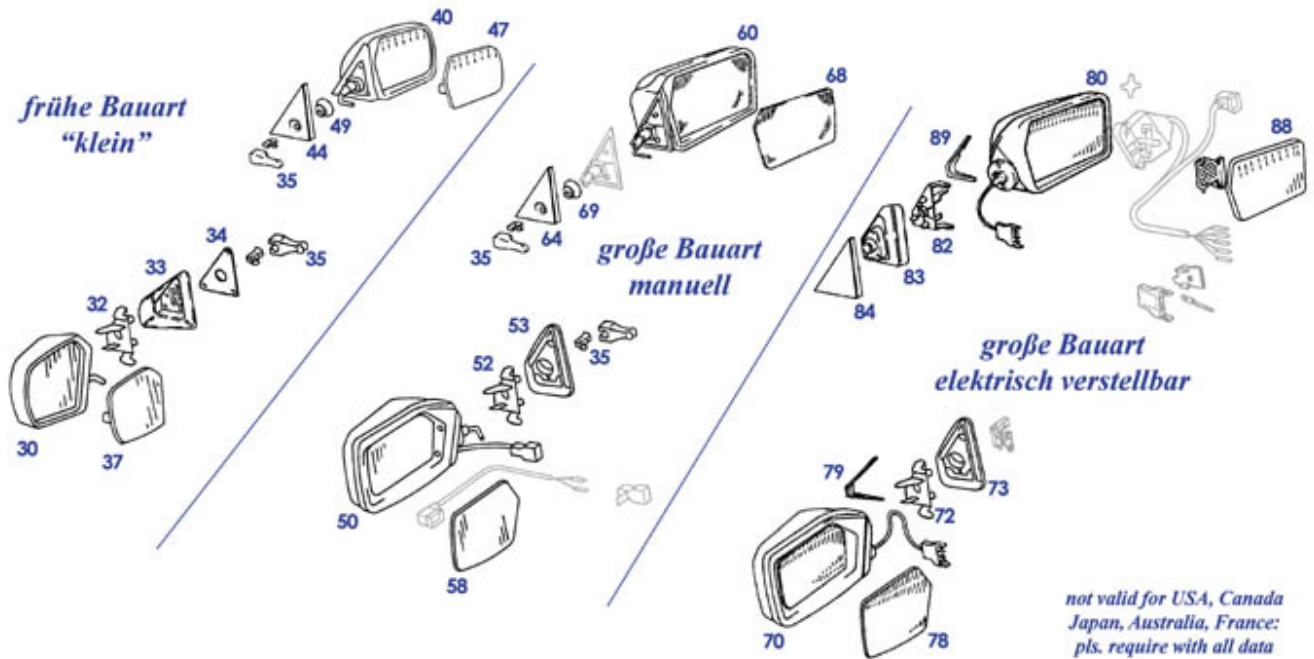

81 Door Mirror

81 Door Mirror

34	Inner cover plate, mirror LT, early, Repro	781034	8,33 €	35	Handle for adjusting ext. mirror	781835	22,50 €
37	mirror glass early lt.	781837	17,85 €	44	Inner cover plate, mirror RT, early, Repro	781044	8,33 €
47	mirror glass early rt	781847	17,85 €	49	Rubber sleeve, adj. handle	781049	2,11 €
50	Rest: Ext. mirror,LHD,Lt., lg. man.	781050	249,90 €	53	Seal mirror base, outer left side, large mirror type	781053	59,90 €
58	mirror glass,LH, late version, colorless, with base plate,	781757	26,78 €	58	mirror glass,LH, late version, blue colored, with base plate,	781157	29,99 €
64	Cover plate, LHD,l, for lg.	781056	15,20 €	68	DIY mirr glass RH/LHD, late	781867	15,41 €
68	mirror glass,RH, late version, colorless, with base plate,	781768	26,78 €	68	mirror glass,RH, late version, blue colored, with base plate,	781168	47,48 €

72.c Door Window

72.c Door Window