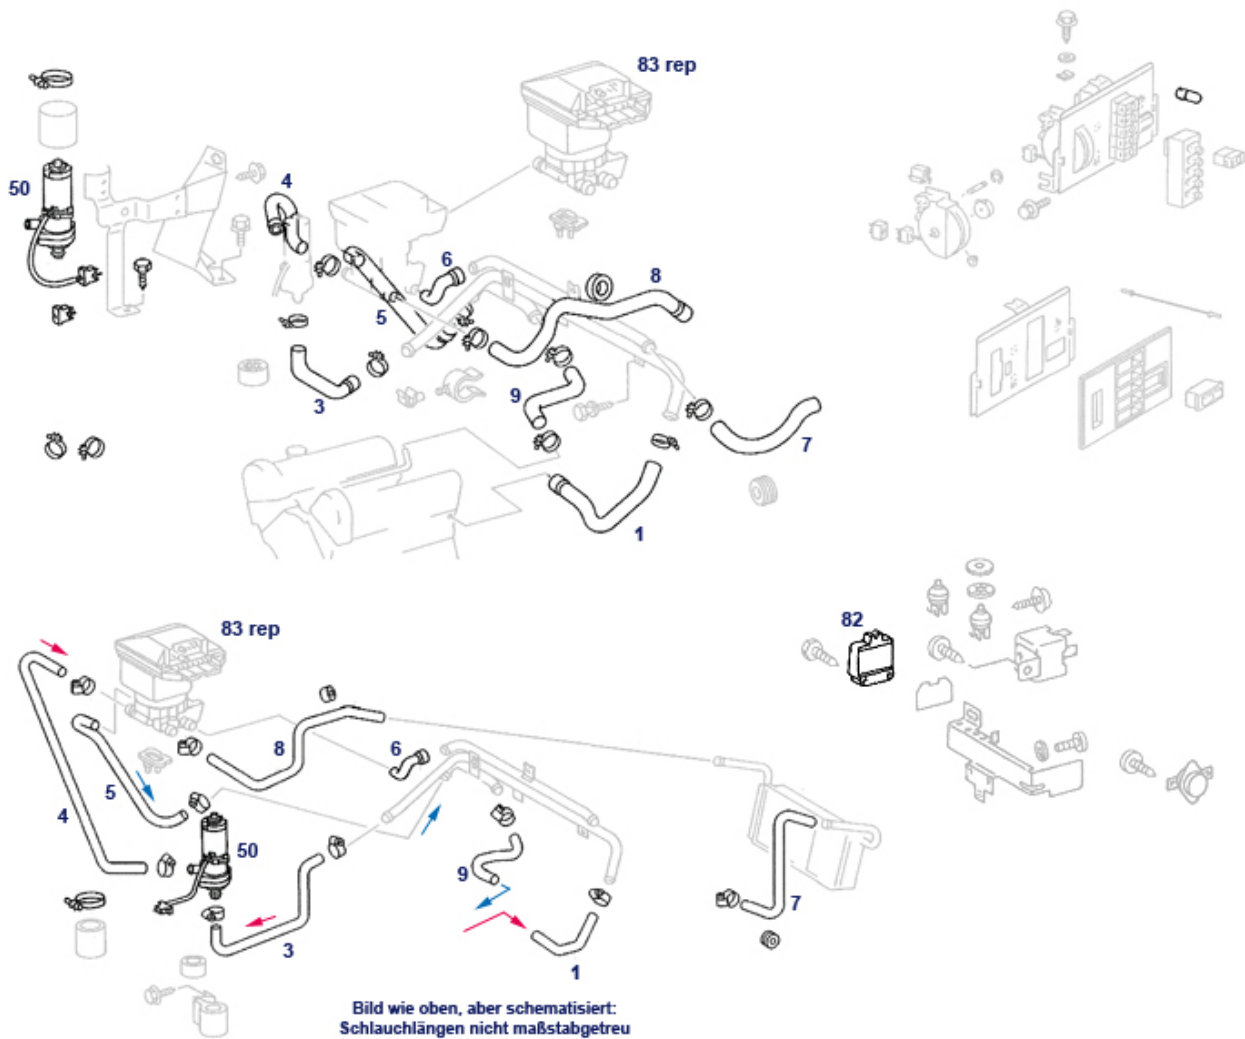

clamps	Hoseclamp 15mm to 21mm, worm thread style	250042	2,07 €	Rep-kit for electrical heater valve	783054	26,00 €	
	Water hose ...4394	750813	14,57 €	Symbol label, heater adj. wheel	783909	9,07 €	
clamps	Hose clamp 24-32, worm thread style	999889	1,51 €	Symbol label, heater adj. wheel	783709	9,07 €	
	Rubber grommet 13/34mm, diagonal	798752	2,55 €	radiator hose 450/380 HVAC valve to return pipe	750897	21,16 €	
	radiator hose to heater valve	750091	15,78 €	Rad.hose htg. Rt.	750075	10,81 €	
	Cooling hose enheater please vehicle data	750074	29,14 €	clamps	Hose clamp 23-31mm, worm thread style	750042	1,09 €
	belt pulley e.g. A/C, data required	713399	48,97 €	1	radiator hose 450 feed line, veh.w.climate-contr	750808	15,61 €
3	Hose, heater feed pipe to el.pump, 450from, 380up-to	750893	8,93 €	4	radiator hose, feed, 450/380 AC1, el-pump to valve	750809	12,04 €
6	radiator hose, 1988/1981 380 return to valve-unit	750896	18,16 €	8	Hose, heater return to US valve-block unit 450+380->81	750894	12,11 €
9	radiator hose to eng return line	750890	11,41 €	9	Water hose to engine450 return pipe	750810	20,13 €
50	aux el pump, heater hose, universal, FEBI	583760	89,43 €	50	aux el pump, heater hose LHD, BOSCH	583160	129,03 €
50	aux el pump, heater hose, universal, no name	583660	145,00 €	82	amplifier, 76-80 climate system	783845	616,15 €
83rep	Replcmnt of A/C-ecu	783846	719,95 €	83rep	MB Tempmatic Servo, repro w.Alu housing	783446	1.155,00 €
288059	Panelling screw 5,5 x 16 (hex head 8mm)	288059	0,60 €	299097	Bulb 1.2W, glass socket, switch-knob, cockpit	299097	1,79 €