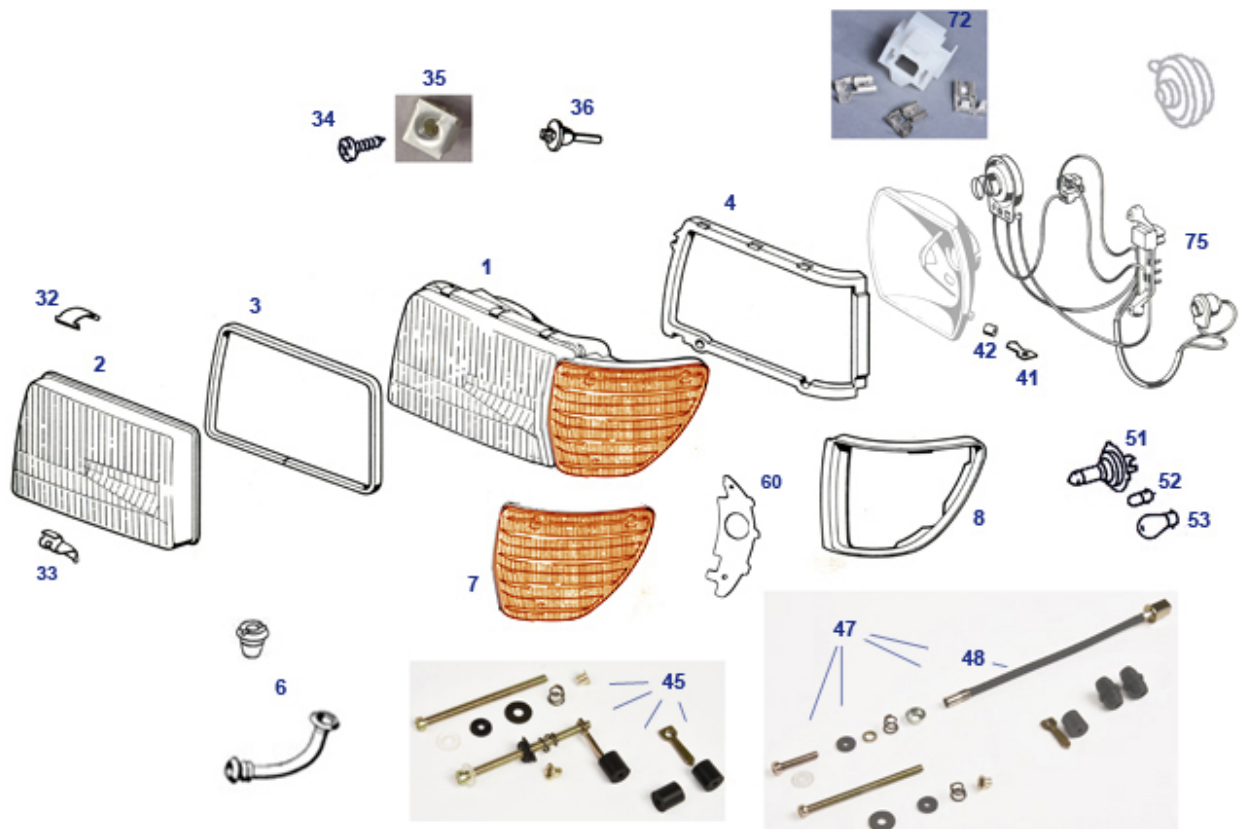

82. Headlamp Euro H4 and Parts

82. Headlamp Euro H4 and Parts

Depending on the equipment of the dashboard, the headlight variants "with adjuster wheel for headlight range control" or "without adjuster wheel for headlight range control" must also be installed in the angular Europe design. The catalogued individual spare parts have corresponding designations for the respective type "with range adjustment (LWR)" or "without range adjustment (ohne/without LWR)", where this is relevant for compatibility. Unless otherwise indicated, the parts catalogued here are for right-hand traffic = left-hand drive, this applies to main reflectors, diffuser glasses and complete units. When dismantling the round US double lamps (= conversion), the headlight and wiring harness are required completely in the variant without LWR, no components of the US equipment fit on the Europa headlight (sockets, base plate, el-plug). Bulbs and rivets (36) please don't forget in case of conversion, there is an SLS video. <https://www.youtube.com/embed/97libl5LQII>