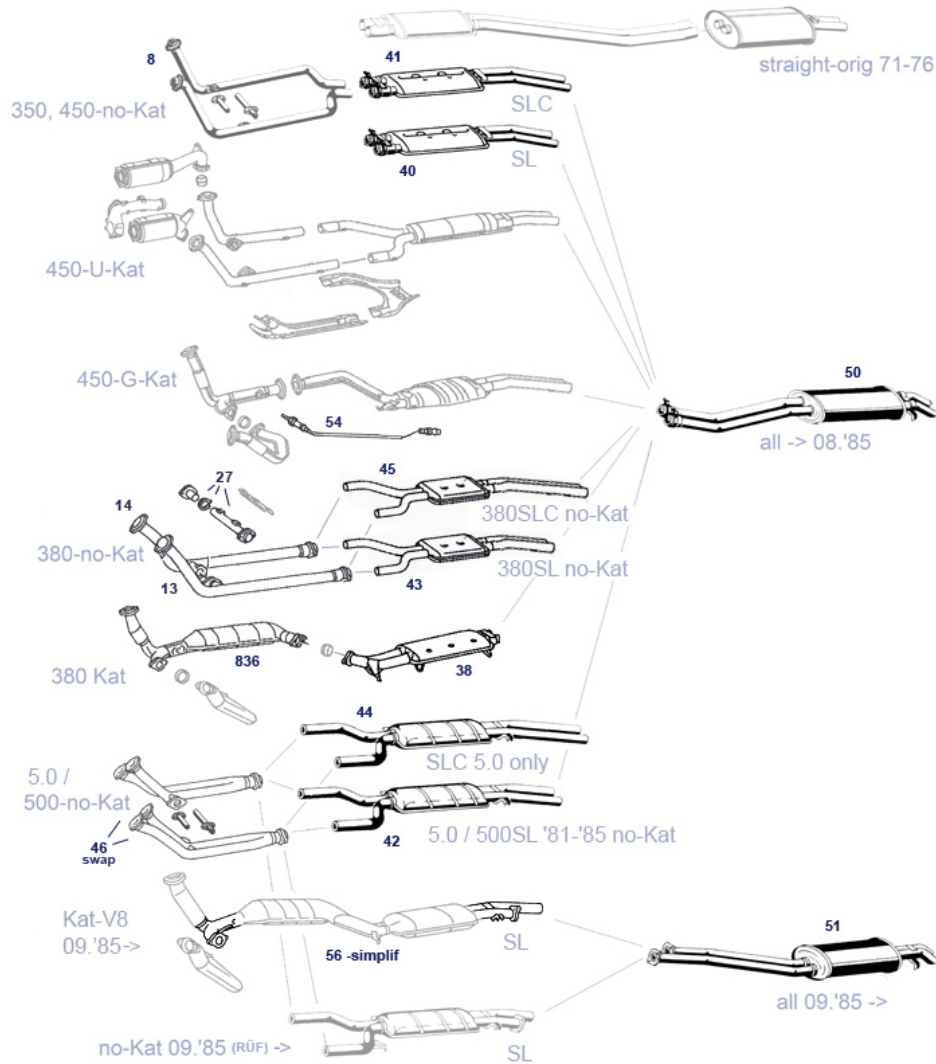

49 Exhaust System

49.b Exhaust systems 8-Cylinder

49.b Exhaust systems 8-Cylinder

	Lambda sond e.g. 560 US	754620	130,50 €		universal catalytic converter for welding	749766	311,78 €
8	Hex. bolts zinc plated, M8 X 65	749850	1,21 €	8	sleeve clamp 50mm	949018	8,95 €
	Set front pipes 350SL/SLC 1st generation	749805	190,40 €	13	Frontpipe LHD-Euro- 380SL/C, 420SL Lt	749813	269,99 €
14	Frontpipe LHD-Euro- 380SL/C, 420SL Rt	749814	269,99 €	27	Exh.clamp 36mm, 8-cyl. fr. w/o cat.	749858	4,70 €
27	Balance pipes late Euro-V8	749727	239,00 €	38	ctre silencer after 380SL-US-Cat	749721	368,50 €
38	O' ring, front V8: 5 Ltr+300,420SL	749072	2,67 €	40	Mid.-Silencer 280,350,450SL,8kg,nearly OE-shape	749720	219,00 €
40	Mid.-Silencer 280SL, 350-450SL, no Kat,Aftermarket	749120	199,99 €	41	Ctre silencer SLC->'80,zn-al-plated	749121	333,33 €
42	Ctre silencer 380SL, Aftermarket	749824	505,69 €	43	Rest: ctre box 380SL Euro, EBERSPAECHER	749024	889,00 €
47	A1074913301 Mid. box 420-500SL "RÜF"	749029	698,99 €	50	Rear silencer R107, up to 8.85, brand Walker	749131	205,86 €
50	rr "sport" muffler, stainless, brand "Eisenmann"	749530	1.199,00 €	50	Rr.silencer->8.85,zn-al-plated	749130	196,35 €
51	End box 300/420/500SL from 09.1985	749835	299,99 €	54	O2-sond e.g. 380US up to VIN	754218	55,19 €
56-simplif	catalytic converter 560SL, US, EPA signed	749837	1.279,25 €	836	catalytic converter 380SL, EPA signed	749836	853,43 €