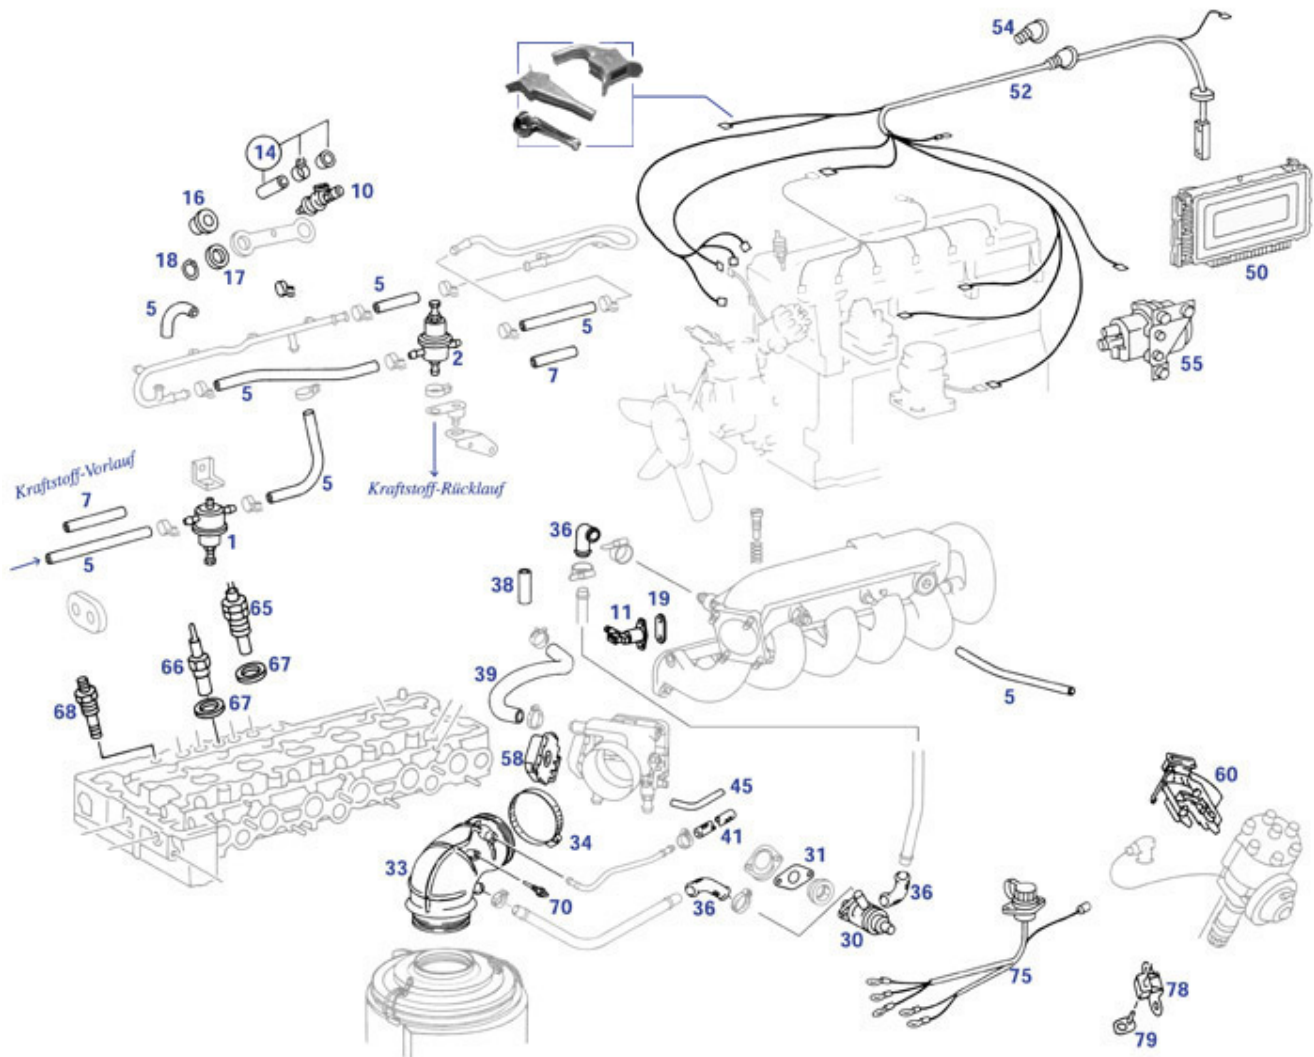

07.a-b D-Jetronic EFI Components

07.a D-Jet EFI components 280SL/SLC

07.a D-Jet EFI components 280SL/SLC

	Seal ring 14mm Alu	207186	1,08 €	bits	Gummikappe, El.Anschluss zB Warmlauf.	754170	9,92 €
	Lower Fuel Injector Seal Guide "D-Jet"	707616	1,25 €	bits	set 24/25-pole terminal components, D-Jet-Ecu	754845	109,24 €
	Rubber boot el.switch+sensor 2-Pole, bent shape	754851	14,57 €		Set D-Jet "250" connectors and caps	554833	148,69 €
bits	Set D-Jet "280" connectors and caps	754833	148,69 €	bits	A0035452626 Solder bushing 4mm, connect	854055	0,58 €
	contact pin 4mm brass silver plated	754956	0,54 €	bits	Set 9 pcs rubber boots D-Jet wiring 6-C	754830	87,39 €
	connector plastic insert 4-pole	754374	6,68 €	bits	connector plastic insert 2-pole	754372	1,82 €
bits	Gummikappe für 5-Pol-Stecker, zB bei"Gebiss" D-Jet	754355	13,35 €	bits	Rubber cap for 2 pole connector	754352	16,99 €
bits	Small crimp shoe, e.g. engine harness	754188	0,18 €	bits	rubber cap 4 pole connector	754354	29,99 €
bits	Rubber Boot on to Thermoswitch	254125	9,39 €		Spring, throttle flap D-Jet M116,117,110	730017	6,31 €
nopic	Rubber buffer e.g. air filter housing	709406	3,99 €	5	1m Fuel hose tank->pump 11/17mm, fabric	247005	10,41 €
5	1m. Fuel hose 7,5x13,0 flat surface	247007	8,50 €	7	A0119972882 Protective sleeve, 1m	799912	18,45 €
10	Filter strainer insert, fits D-Jet injectors Bosch	707109	4,70 €	14	Hose clamp 13mm	747997	1,99 €
16	green cap, injector	707217	3,03 €	17	rubber ring, D-Jet valve holddown	707815	1,64 €