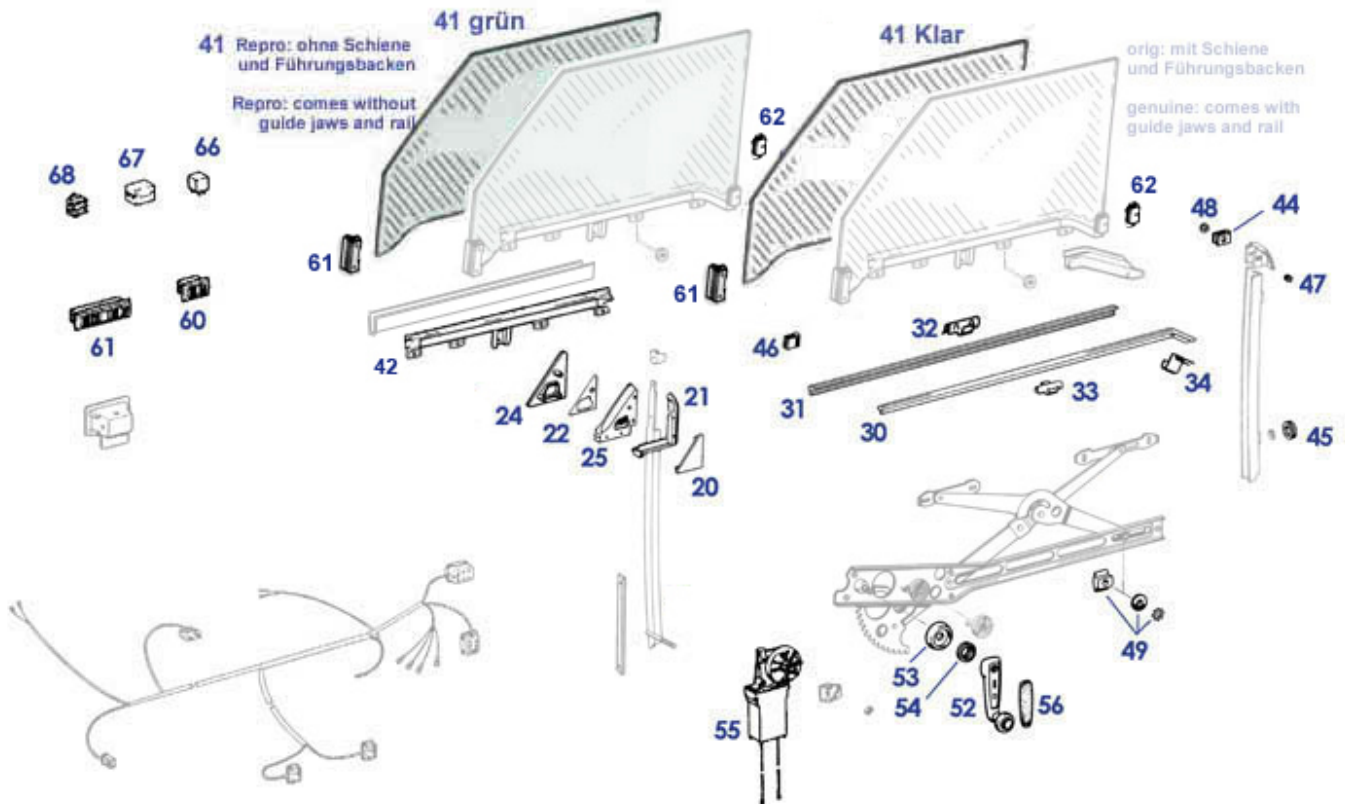

72.c Door Window

	Clip, brush strip, inner @ coupe-window	772504	3,09 €	20	Inner cover plate, mirror RT, early, Repro	781044	8,33 €	
20	Inner cover plate, mirror LT, early, Repro	781034	8,33 €	20	A1077200311 Cover,RHD Lt. electric mirr	781554	10,61 €	
20	Cover,LHD Rt. electric mirrow	781064	15,20 €	20	Cover plate, LHD,I, for Ig.	781056	15,20 €	
21	Guide, window, front Lt.	772511	38,83 €	21	Guide, window, front Rt.	772512	38,83 €	
22	Seal, mirror plate, outer	772782	4,62 €	30	Profile, door inner->glass, late style l or r	772510	39,38 €	
31	1m brush profile? Window Scraper Seal - 1157250965	872500	21,19 €	31	Profile, door outer->glass, late style	772500	24,07 €	
32	Clip for brush 872500, early 107, up to 20 pcs.	772503	1,56 €	32	Clip, fits new style brush, black	772508	2,50 €	
33	Clip inner brush, late (from ca. 11.1982)	773804	3,00 €	34	Clip, brush strip, inner rear (2req), up to 12.'83	772506	3,13 €	
41gn	Door glass SL RH, green, no brackets	772721	205,00 €	41gn	Door glass SL LH green, no brackets	772711	205,00 €	
41gn	Door glass SL LH green, no brackets	772811	208,25 €	41gn	Door glass SL RH, green, no brackets	772821	208,25 €	
41cl	Door glass SL RH, clear, no brackets	772720	218,00 €	41cl	Door glass SL LH, clear, no brackets	772710	218,00 €	
42	Glass supporting rubber profile, to be glued (70cm)	772075	6,55 €	42	glass supporting rail, door RH	772074	164,99 €	
42	Glass supporting rail, door LH	772073	164,99 €	44	Insert, guide channel,rear	770624	4,56 €	
45	Plug, oval, door rear face	798851	1,18 €	46	slide insert for guide jaws at doorglass	772829	6,19 €	
47	Grub screw	270722	6,66 €	48	Rubber washer,adjusted slide rail inser	270723	0,99 €	
49	Washer Kit for Mounting Window Regulator - 1237200114	272752	10,88 €	52	Handle MB,W123-design, usable '70-'82	776001	3,67 €	
55	2 pole terminal	154052	44,85 €	55	El. motor, el. window Lt., replaced design	772547	208,90 €	
55	El. motor, el. window Rt. replaced design	772548	199,00 €	61	Switch, el.w.,2 way+fuse SL	782374	71,39 €	
61	El. switch, power window,1x,	782877	69,90 €	61	el. switch, pwr window 300-500SL,	782372	7,62 €