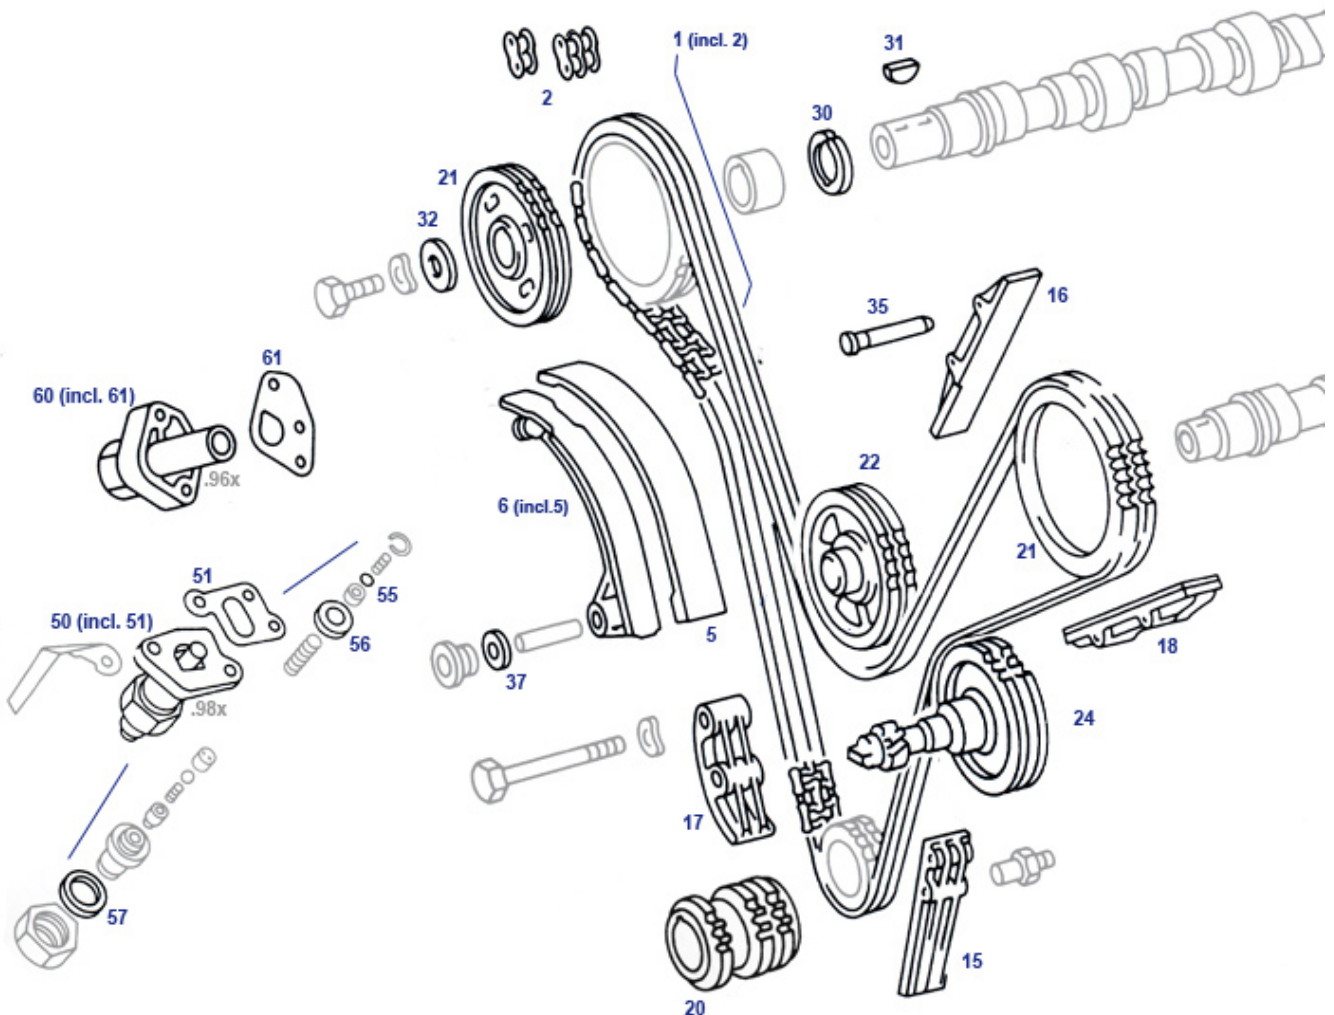

80	data req. Gkt. set, cyl. head 380 LH. late FN 702352	111,93 €	82	FN LT Head gasket RH, M117.96X, eng data req. 701500	43,02 €
82	Gkt.set,cyl head 380SL/C FN Rt 702361	64,28 €	82	Gkt. set, cyl. head 380SL RH from FN 702362	106,66 €
82	Cyl.-head gasket RH, 380SL/C ELRING 701380	42,86 €	85	Seal, rocker box, V8, lt., brand FEBI 701310	5,21 €
85	Gasket V8 head cover LH, brand DPH 701318	8,40 €	86	Seal, rocker box, V8, rt., brand FEBI 701320	5,21 €
86	Gasket, V8 head cover RH, brand DPH 701328	10,45 €	87	Seal, oil filler cap 701355	1,09 €
87	Seal ring, fits plastic oil filler caps, 47 x 59 x 2,5 701356	1,87 €	88	Gasket RH, inlet->head 3.8/4.2/5.0/5,6 714451	10,44 €
88	Gasket intake/head RH FN 117.985 US 714342	7,88 €	88	Gasket left side, inlet->head 3.8/4.2/5.0/5,6 714452	10,02 €
88	Gasket intake/head LH FN 117.985 US 714341	10,07 €	89	Gasket per exh-channel V8 from 5.0 714490	4,94 €
89	Gasket per exh-channel V8 up to 4.5 714390	3,55 €	90	Rep.-Kit valve seals e.g.117.962 FN 2re 705095	7,82 €

05 Timing Chain drive M116/M117

05 Timing Chain drive M116/M117

1	O-ring water channel, V8 betw. frt cover&block 701224	1,25 €		Bush, timing, rear 205027	7,90 €
	Chain guide RH lower, 3.5 / 4.5 705820	85,98 €	1	Kit, timing chain 3.8 "Duplex" 705385	214,62 €
	Kit, timing chain 5.0 "Duplex" 705500	310,04 €	1	timing chain M116 3.8 US early 799015	64,90 €