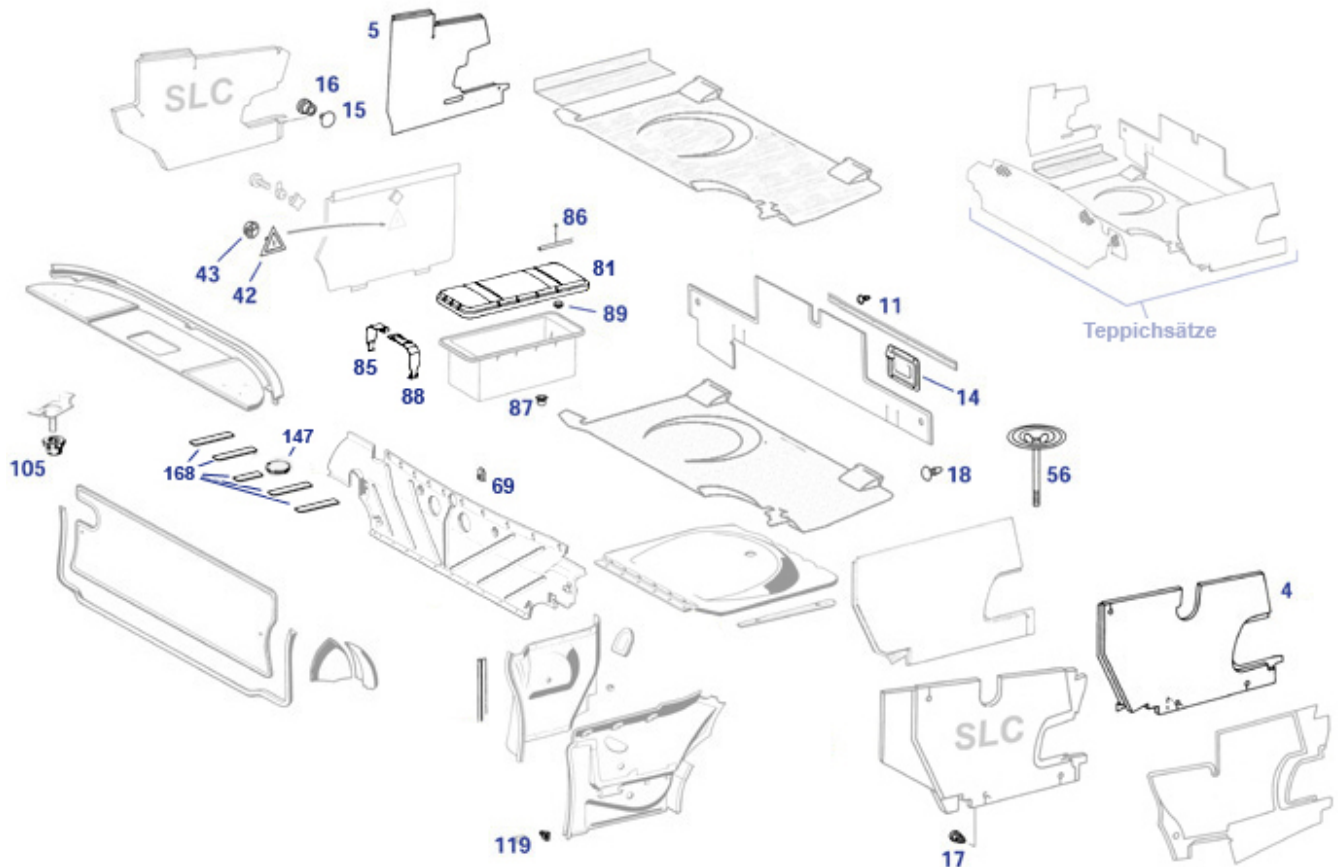

speaker	rr speaker SLC	768016	51,97 €		Plastic-clip universal/VW, may replace SLS 268726	968275	0,60 €
4	Cover boot LH, black paper ->'75	768611	74,71 €	5	Boot covering RH(blck card style,->'76)	768612	56,03 €
11	screw countersunk PH 2,9x13 stainless	769179	0,24 €	14	Tapping screw Phillips 4,2x9,5	799936	0,15 €
14	cover, rear panel, inner	269033	43,61 €	15	Cap part of snap	177005	1,79 €
15	Rivet part of snap	177004	0,27 €	16	Ball to screw, part of snap	177003	0,43 €
16	Spring eye part of snap	177006	0,39 €	17	Metal Clip, covers,	268676	1,79 €
32	nut M6 w. flange, zinc plated	799913	0,37 €	43	Clip, inner diam. 3.5mm, fits pins 4mm	281026	1,18 €
56	Spare Tire Fixing Mount (3rd Gen.)	740015	40,39 €	60	nut, coverings, fits M6 bolts	799097	1,26 €
80	Box for optional equipment "battery in trunk"	754080	124,95 €	81	battery box cover for optional equipment trunk mounted	754081	55,16 €
85	metal strip right part for batterie mounting	784641	26,07 €	86	1m round profile	799696	1,31 €
87	Grommet,multihole 27mm	798777	2,59 €	88	metal strip left part for batt. mounting	784640	59,85 €
89	Rubber grommet 11/30, blue silicon rubber	299517	1,59 €	89	battery terminal screw M8 X28	554010	0,62 €
89	Rubber grommet 11/30, bulkh(190),107,...	299017	1,59 €	89	Rubber grommt 10/42, starter/generator wire	199014	2,75 €
105	Fastener for window frame	267105	1,25 €	119	Clip, eg door covering	772229	1,23 €
119	Clip on door trim (16x veh.)	772228	0,48 €	147	round cover above fuel sender,Repro	247814	5,20 €

69-72.c side wall garnish trims and mounting bits

69-72.c side wall garnish trims and mounting bits