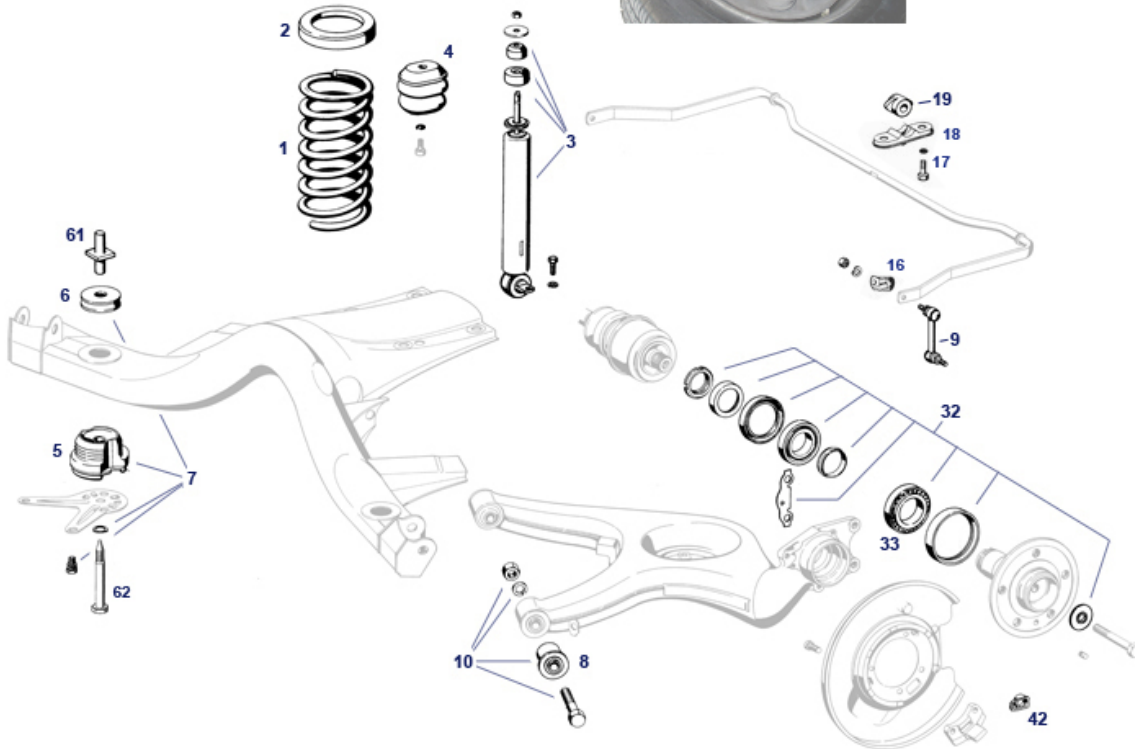

35 Rear Axle

35.b Wheel suspension, standard diag.ctrl.arm

35.b Wheel suspension, standard diag.ctrl.arm

1	Spring, rear R/C 107 350mm	732090	107,04 €	1	Spring, rear, some 420/500/560, data required	732094	130,00 €
1	Spring, rear 300SL	732092	112,76 €	2	Rubber distancer 14mm, rr upper	732022	7,35 €
2	Rubber distancer 19mm, rr upper	732023	5,91 €	3	Bilstein shocker R/C107 rear	732111	236,20 €
3	Shock absorber R/C107, 114-5 rear, KONI - Classic	732113	174,99 €	4	Rebound buffer, rear axle	732880	7,58 €
4	Rebound buffer, rear axle	732080	7,89 €	5	Rubber mount rr axle, SL only	735820	71,79 €
6	Rubbershim, rear axle	735021	7,79 €	7	Repr. kit, rear subframe 114...123, 107-Cpe, MEYLE	735022	72,00 €
7	Repr. kit, rear subframe 114...123, 107-Cpe, FEBI	535022	38,02 €	8	Rubber bush, swing arm	735064	7,01 €
9	Linkage, rear torsion bar	732085	9,63 €	10	Rep-kit rr ctrl arm bushings, brand FEBI	733213	18,97 €
10	Rep-kit rr ctrl arm bushings galvanized	733813	31,00 €	15	M12-127 lock washer	235316	0,26 €
15	Spring washer M8	233059	0,21 €	15	Nut, flat style, zined, pedals, kardan.	129073	1,49 €
17	Screw, bumper bracket	288116	0,76 €	17	M12 DIN 127 lock washer	233042	0,39 €
17	Hex head screw, fine thread M12X1,5X25	733979	1,31 €	18	bracket for rear torsion bar, ref-No. A1073260826	733074	38,95 €
19	rbr mount, rear standard axle torsion bar	732760	19,99 €	32	Kit, wheel bearing, rear, 107 , 115-126	733085	40,28 €
33	Roller bearing SKF, e.g. wheel rr outer 107, diff. div...	735005	59,49 €	35	Seal ring rr.whl.bearg., outer	735226	6,97 €
37	Shaft seal ring rr.whl. bearing	735225	5,77 €	38	Spacer ring at the rear wheel	735228	4,12 €