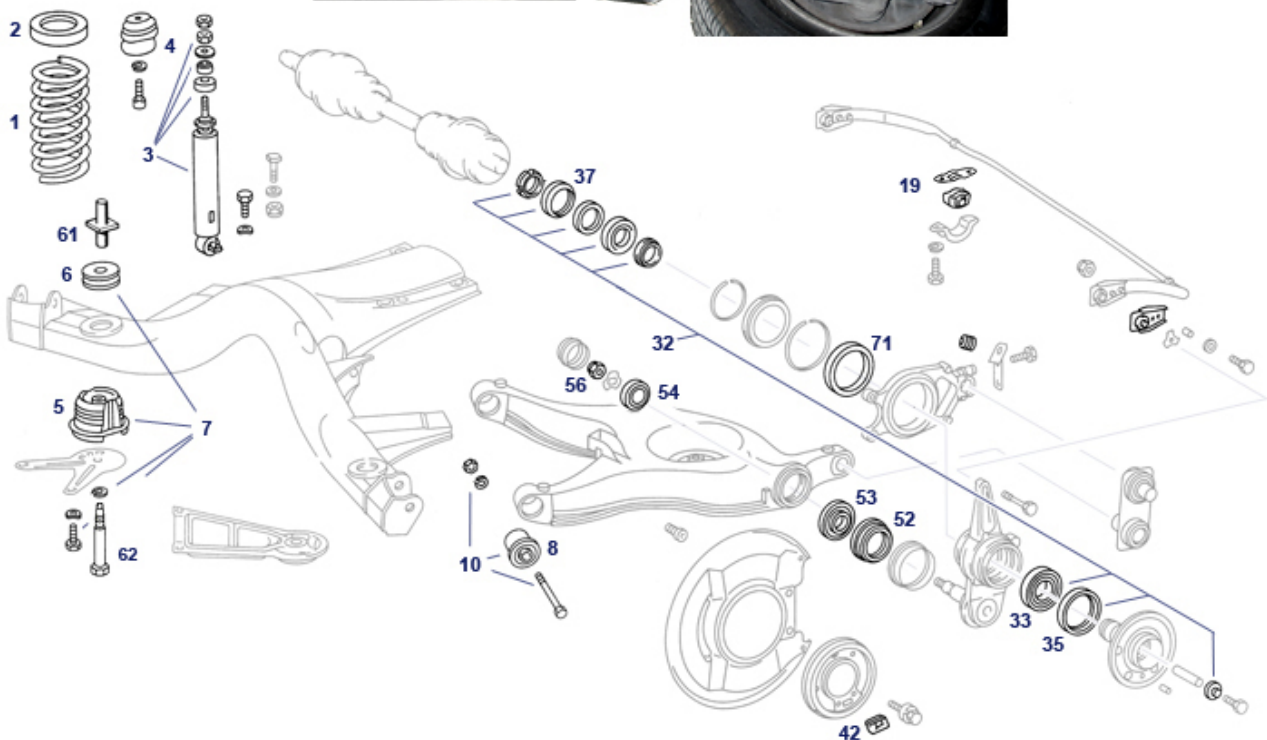

42	Grommet, rear brake wires @ axle/anchor	742059	3,99 €	61	bearing bushing rear axle mounting	761168	24,24 €
62	Schraube M10x20 feuerverz.	799949	1,75 €	62	spring lock washer A16	235321	0,69 €

35.c Rear control arm, type interlinked hub

35.c Rear control arm, type interlinked hub

	galvanized Spring washer M8	233059	0,21 €		Scheibe an Radlager	735163	4,01 €
	Spacer ring at the rear wheel bearing	735228	4,12 €		Screw, bumper bracket	288116	0,76 €
1	Spring, rear R/C 107 350mm	732090	107,04 €	1	Spring, rear 300SL	732092	112,76 €
1	Spring, rear, some 420/500/560, data required	732094	130,00 €	2	Rubber distancer 14mm, rr upper	732022	7,35 €
2	Rubber distancer 19mm, rr upper	732023	5,91 €	3	Bilstein shocker R/C107 rear	732111	236,20 €
3	Shock absorber R/C107, 114-5 rear, KONI - Classic	732113	174,99 €	4	Rebound buffer, rear axle	732080	7,89 €
4	Rebound buffer, rear axle	732880	7,58 €	5	Rubber mount rr axle, SL only	735820	71,79 €
6	Rubbershim, rear axle	735021	7,79 €	7	Repr. kit, rear subframe 114...123, 107-Cpe, FEBI	535022	38,02 €
7	Repr. kit, rear subframe 114...123, 107-Cpe, MEYLE	735022	72,00 €	8	Rubber bush, swing arm	735064	7,01 €
10	Rep-kit rr ctrl arm bushings	733813	31,00 €	10	Rep-kit rr ctrl arm bushings, brand FEBI	733213	18,97 €
19	Hex head screw, fine thread M12X1,5X25	733979	1,31 €	19	bracket, upper, for rr torsion bar, sway-link axles	733077	28,20 €
32	Kit, wheel bearing, rear, 107, 115-126	733085	40,28 €	33	Roller bearing SKF, e.g. wheel rr outer 107, diff. div,...	735005	59,49 €