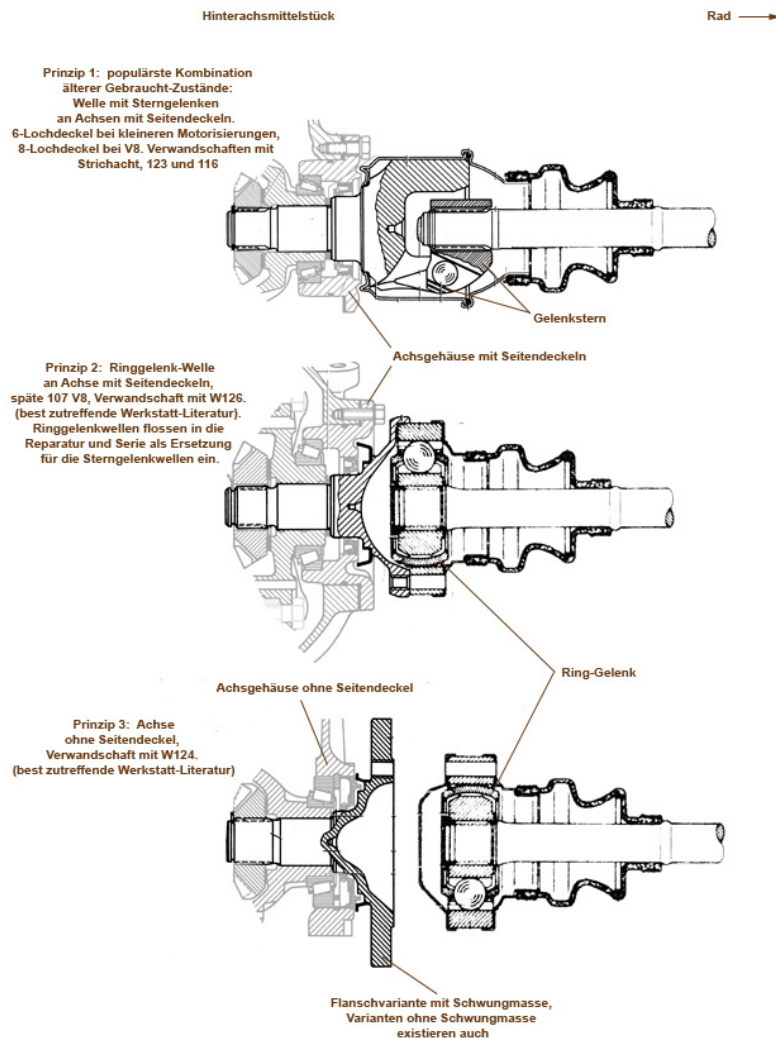

55	FN Roller bearing SKF, e.g. wheel rr outer 107, diff. div,...	735005	59,49 €	55c	300 Shim ring 1.0mm, diff early 107	735850	25,49 €
55c	Shim ring 0.5 mm, diff early 107	735855	30,35 €	55c	Shim ring 0.2 mm, diff early 107	735852	25,49 €
55d	Shim ring 1.0mm, diff early 107	735870	9,10 €	55d	Shim ring 0.5mm, diff early 107	735875	9,10 €
55d	Shim ring 1.0mm, diff early 107	735872	9,10 €	59	Seal ring rr axle->drive shafts FN	735220	9,75 €
59	Seal ring Diff axle shaft 45 x 85,3	735223	8,04 €	60	Bearing, pinionshaft, rear	235818	35,33 €
62	Hex screw with tip and fine thread	735209	21,72 €	70	Bearing diff @ pinion	735018	55,16 €
73	spacer sleeve, diff. 250-280S/SE/SEL/SL, FEBI	235809	4,93 €	75	Bearing pinion shaft front	735011	47,59 €
85	Plug screw M24 conical, no collar	114025	8,98 €	85	O-Ring ABS-sender @ diff housing	735242	1,33 €
86	Plug screw with collar, M24	226046	1,61 €	87	Seal Ring | gear box drain plug	226047	0,44 €
89	Rubber plug 12mm	798746	1,44 €	91	M12-127 lock washer	235316	0,26 €
91	hex head screw M10 X 20, 10.9 zinc plated	235315	1,40 €	91	hex.head screw M10 X 25 AF16	735942	1,10 €

35.g Info drive shafts

stern	Repr. kit, drive shaft sleeve	733218	19,31 €	stern	Repr. kit, drive shaft sleeve, startyp, incl. bowls	735130	19,04 €
stern	bellow, shaft inner, fits "star"-joint	735131	9,66 €	ring	Manschette innen,RINGGELENK 350-420 M12	735133	38,45 €
ring	Manschette innen,RINGGELENK (6xM10)	735218	26,75 €	stern	Drive shaft, replaced version "123-style", star joints	735280	604,15 €
ring	Shaft bellow, (no Set), MEYLE	735939	10,17 €	ring	Drive shaft, nominal L 627mm, ring joints	735350	165,01 €
stern	Drive shaft fits 107 350 3310 / 4310	735275	457,70 €	ring	Repr. kit, drive shaft sleeve inner, 500/560 "Ring"	735832	6,49 €