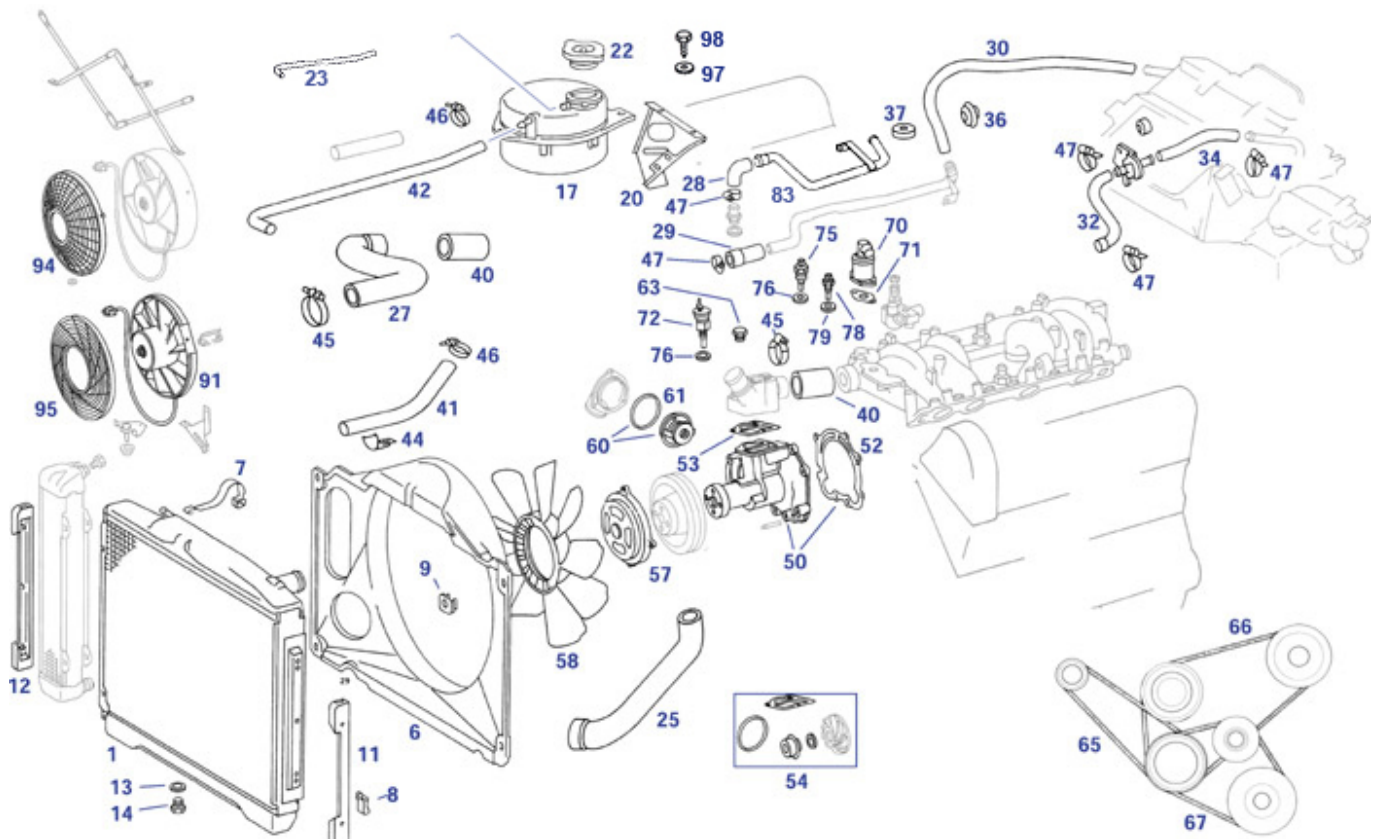

Cooling system circuit for iron cast V8, standard equipped / european:
illustration no A/C, no electric pump

	water stud M116 heat return to pump	720091	36,62 €		1 m water hose i-D 42mm	750705	36,16 €
	O-ring, eng. housg	218412	0,55 €		Water hose to engine450 return pipe	750810	20,13 €
	Hose, heater return to US valve-block unit 450+380->81	750894	12,11 €		Rest: Water Pump 3.5/4.5, Version ...0801	720018	146,87 €
	Hose V8 late, waterpump->intake, D42/L58	750605	5,80 €		1m cooling water hose 12/19mm	250823	7,14 €
	Hose, heater feed pipe to el.pump, 450from, 380up-to	750893	8,93 €		belt pulley e.g. A/C, data required	713399	48,97 €
8	A0039880678	750062	2,20 €	9	cage nut M5	750063	0,94 €
11	Rubber support, radiator LH	750057	7,96 €	12	Rubber support, radiator RH	750058	7,96 €
13	see 207115 Copper shim	799309	1,06 €	17	Expension Tank for Cooling Water (mid. Gen.)	750831	168,50 €
17	Coolg liquid reservoir, mid.generation	750031	97,04 €	20	bracket for reservoir, can replace other variants	750039	36,00 €
22	Radiator cap ref A 123 501 0215 char-id 120	750016	4,41 €	25	Rad.hose 350/450SL/C	750024	37,00 €
27	Rad.hose up. 350/450SL/C	750019	13,70 €	28	water hose, V8 return pipe to thermhous	750304	14,99 €
29	Hose,thermostate housg. 3.5/4.5 K-Jet	750404	18,92 €	30	Heater return hose, early V8 (Vac-valve	750877	19,14 €
32	CL hose heater, feed, M117 w.vac-valve	750876	15,02 €	32	CL hose heater, feed, 3.5 , 3.8 FN	750879	19,14 €
34	CL hose heater, feed, all RHD, LHD->82	750881	19,14 €	36	Rubbergrommet, heat.return Rt. or drain 108boot	799003	13,01 €
37	Foam ring, heater tube	750395	3,32 €	41	Water hose, i/D 18mm per metre	250019	19,10 €
42	Hose CL overflow T-pipe	750316	48,90 €	42	Water hose, 8/15mm per metre	250016	24,50 €
44	holding clamp for water hose	750098	7,38 €	45	Hose clamp 46-54mm	750346	1,08 €
46	Hoseclamp 15mm to 21mm, worm thread style	250042	2,07 €	47	Hose clamp 23-31mm, worm thread style	750042	1,09 €
50	Water pump 3.5/4.5, FEBI	720020	79,49 €	57	visco blower clutch V8, mid.gen. hole circle 4 x 44,3 /	720330	149,99 €
60	thermostat 350-500SL/SLC, 75°C+o-ring, Marelli, ref.-No	720109	6,45 €	60	thermostat 350-500SL/SLC, 75°C+o-ring	720009	13,13 €
61	Seal ring	220016	1,31 €	65	V belt 10 X 913	799115	6,10 €