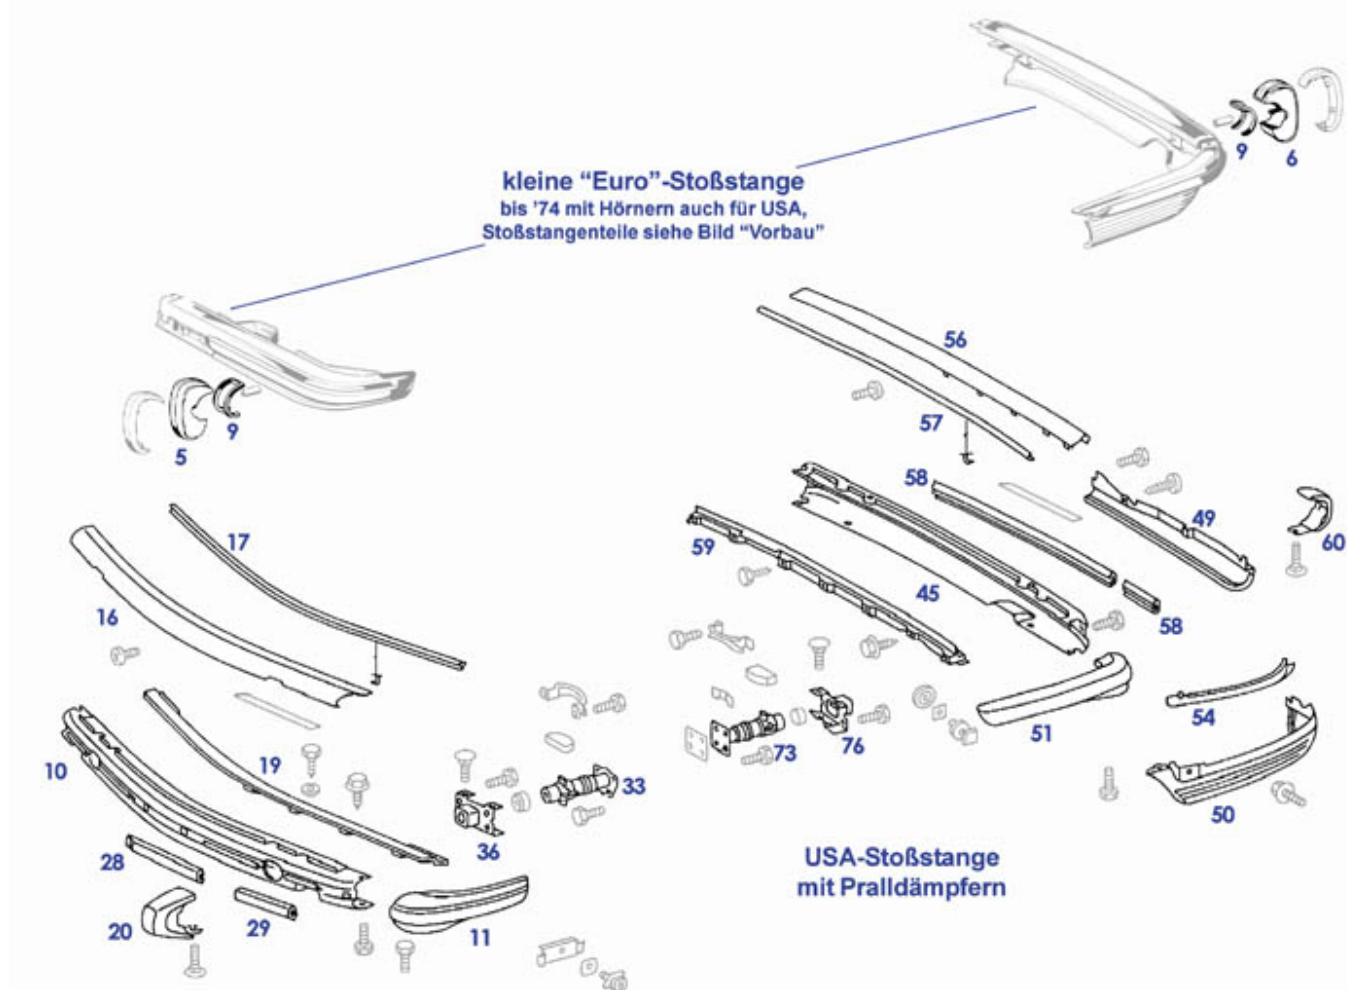

88 Attachment Body Parts: Front and Bumpers

88 Export Bumpers, large

In 1974, the U.S. export bodies received reinforced bumpers and modified mounting mounts on the vehicle frame. The core of the design are the impact dampers shown in the picture No. 33 and 73: the energy-absorbing immersion of the bumper requires a slide guide on the side, which also differs from the small standard bumpers.

o.a. Glassfibre Reproduction front skirt [779318](#) 535,50 € 9 see 189911 [189011](#) 8,29 €

88 Bumpers, european