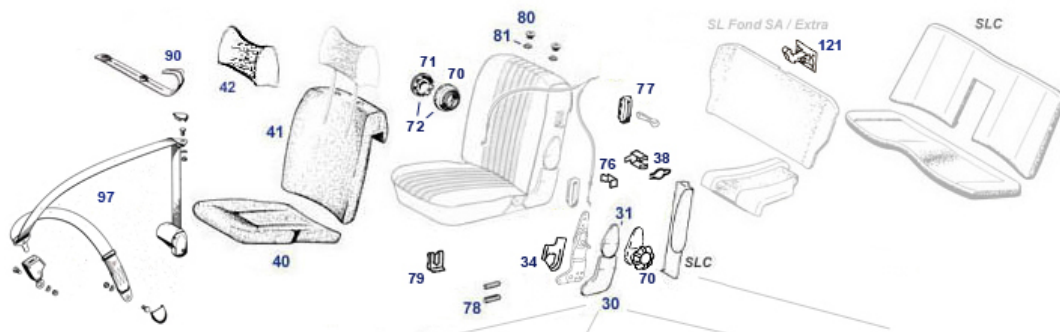

91 Seat, mech. parts

91 Seat, mech. parts

	SL -> 08.'77				SL 09.'77 -> *				SLC							
	linker Sitz / left seat		rechter Sitz / rh seat		linker Sitz / left seat		rechter Sitz / rh seat		linker Sitz / left seat		rechter Sitz / rh seat					
	Türseite Door side	Tunnel- Seite Tunnel side	Türseite Door side	Tunnel- Seite Tunnel side	Türseite Door side	Tunnel- Seite Tunnel side	Türseite Door side	Tunnel- Seite Tunnel side	Türseite Door side	Tunnel- Seite Tunnel side	Türseite Door side	Tunnel- Seite Tunnel side				
Oberteile bei Serienausstattung upper part, series	791630	791660	791640	791650	791650	791640	791640	791650	Polsterenteil I (Farbcode) upholstered part (color code)							
Oberteil bei SA LHD- Mittelarmlehne upper part, if LHD with armrest		791670			791670											
Unterteil lower part	791610	791620	791620	791610	791610	791620	791620	791610	791610	791620	791620	791610