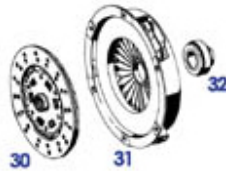

25,26,27,29,30 Gearbox, Clutch, Automatic, Pedal

25 Clutch disk, if manual gearbox

	Kupplungs-Rep-Satz 280SL/C früh 725100	314,53 €			Clutch disc 350SL/SLC 725000	162,39 €
	Kupplungs-Rep-Satz 280SL/C mitte 725101	321,67 €	limo		Thrust plate 228mm, leaf spring style 525002	95,20 €
	Universal Cap, closes hole in front of starter gear 799279	2,37 €			clutch rep.-set, W107 - 2.8, 4gear shift, primordial version 725103	434,35 €
30	Clutch disc R113, 107-2.8 4-speed LUK 225800	158,29 €	30		Clutch disc 280SL/C, 5-speed 725001	153,55 €
30	Clutch disc 300SL, 26 teeth, / 240mm 725011	346,74 €	30		check 225800 if OK 725801	117,12 €
31	Clutch press. plate 280SL/C, S/SE/SEL 725002	128,79 €	31		Clutch press. plate 300SL 725012	171,18 €
31	clutch pressure plate 725812	194,34 €	32		T/O bearing 280SL/C, 350SL/C, see photo 725004	60,42 €
32	Clutch release bearing ref 001 250 2415, 300SL 725014	37,53 €	35		Clutch rep-kit, content 725001 + 525002 + 725014 725102	282,95 €