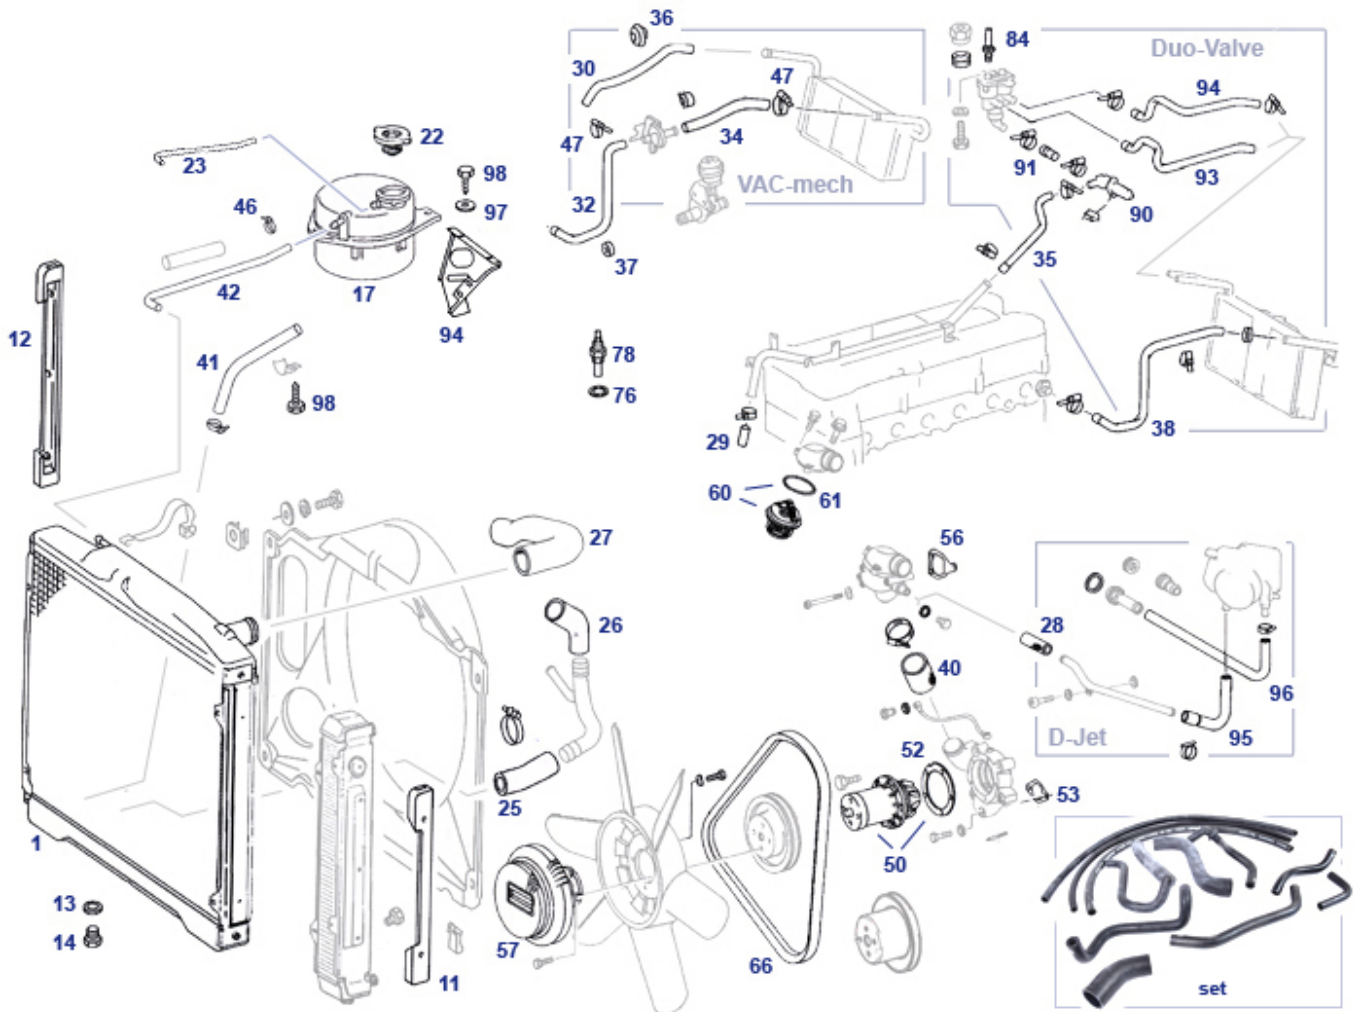

37	Return hose, heater to Duovalve, (rh hose)	750087	24,59 €	39	Water hose 280SL el-pump -> return pipe	750089	15,71 €
39	Rad.hose htg. Rt.	750070	14,73 €	41	CL hose heater, feed, 3,5 , 3.8 FN	750879	19,14 €
41	CL hose heater, feed, M117 w.vac-valve	750876	15,02 €	43	return water pipe M116.98xx	783885	49,98 €
43	Heater return hose, early V8 (Vac-valve)	750877	19,14 €	43	Rad.hose htg. 380-500 FN Rt.	750073	23,22 €
45	Cooling hose engheater please vehicle data	750074	29,14 €	45	Water hose M117 LHD heater feed from ca. 08.'81	750072	15,71 €

50.b 20, 83 Cooling system 280 only

50.b 20, 83 Cooling system 280 only

	Seal ring 18x22 Al	109019	0,94 €		el. aux fan (frt mounted) div. 123, 107, ..	750851	149,99 €
	Washer, Star/frame	288047	0,55 €		see 207115 Copper shim	799309	1,06 €
vac early	Vac-diaphragm, valve open housg	783146	21,12 €	vac early	Vac diaphragm, valve "closed housg"	783145	19,99 €
vac early	A1078002475 Vac Element e.g. heater ctrl FN	780103	226,10 €		el. aux fan (frt mounted) div. 123, 107, ..	750751	137,30 €
bolt	Screw W108 front cross member	233067	0,43 €	1	cage nut M5	750063	0,94 €
11	Rubber support, radiator LH	750057	7,96 €	11	A0039880678	750062	2,20 €
12	Rubber support, radiator RH	750058	7,96 €	13	Copper seal ring	207115	0,18 €
14	Drain plug screw M14 x 1,5 (rad. / eng,...)	250027	2,70 €	17	Expension Tank for Cooling Water (mid. Gen.)	750831	168,50 €
22	Radiator cap ref A 123 501 0215 char-id 120	750016	4,41 €	22	Radiator cap ref A 123 501 0215 char-id 110	550016	5,36 €
25	Rad.hose lr.280SL/C FN	750814	10,50 €	26	Rad.hose to WaPu 280SL/C	750033	15,70 €
27	Rad.hose280SL/C Rad./thermo	750012	26,64 €	27	Hose clamp 46-54mm	750346	1,08 €
28	1m water hose 15 x 24mm	350016	19,99 €	29	Hose clamp 23-31mm, worm thread	750042	1,09 €