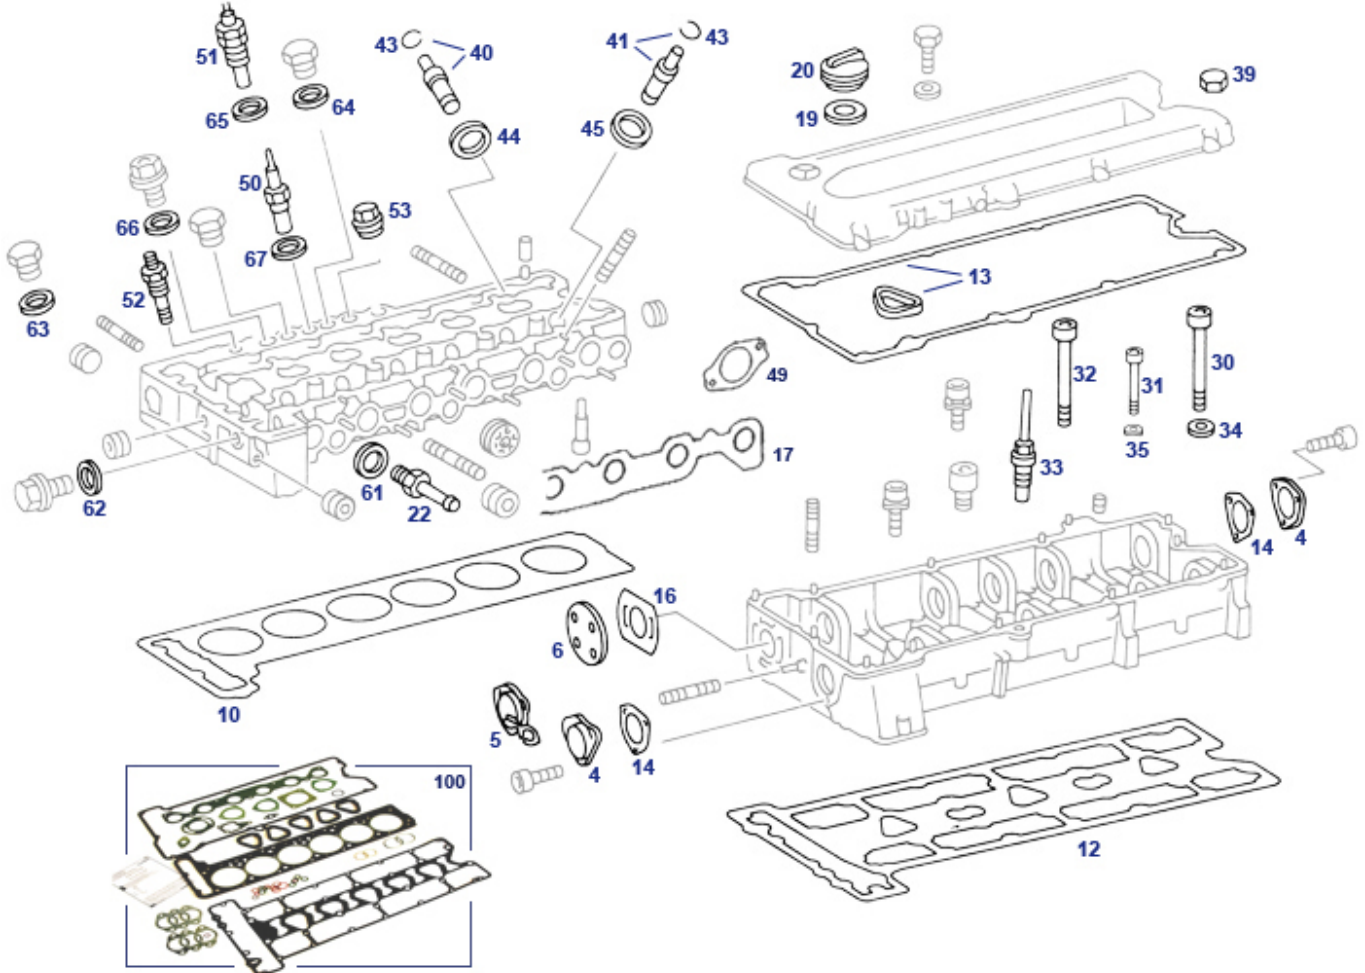

61	Gasket,water valve cover, 6-hole	201029	2,00 €	62	Sealing plate , 3 hole, 280SL	201027	1,46 €
63	Gasket, water cover M130 and M110, 3-hole	201028	0,84 €	65	Seal ring e.g. fuel damp housg	207178	1,46 €
66	Plug screw oil sump M12 (fits replaced pan)	299312	1,32 €	66	Plug screw oil sump M12 (fits replaced pan)	299302	0,81 €
66	Sump plug, version inhex	299300	4,69 €	67	Seal ring, sump plug	299303	0,13 €
67	Sealing ring fits lage sump drain plug (M26)	299301	0,31 €	71	A1801500107 Distributor drive bushing	105039	136,85 €

01, 05, M110 Cylinder Head Housing

01, 05, M110 Cylinder Head Housing

	hex socket head cap screw 12.9 M12 X 120	701107	2,98 €		Gkt.Rt.h. cover .982(7)986,990	709704	1,99 €
	Ball bolt, threaded M110, reproduction	705839	55,10 €		Nut M8, copper, hex, with collar	614008	0,31 €
	Example with M110.990: Manual from M ... 001460 Autom. from M	705094	10,33 €		Rep. set shaft seals. M110.986 late	705093	32,03 €
10	Gasket, cylinder head M110	701020	52,40 €	10	Cylinder Head Gasket M110	701820	22,97 €
12	Gasket M110 cam shaft housing	701811	16,22 €	12	Gasket, camshaft box M110	701011	18,49 €
13	Rocker Cover Gasket Set M110	701010	45,86 €	13	Gasket set valve cover M110	701810	30,89 €
13	seal, spark plug hollow M110	707811	3,15 €	16	Gasket, camshaft housing	701225	1,33 €
17	Gkt.inlet manif. M110.986(11)	714282	5,13 €	17	Gkt.inlet manif. M110.986(10)	714281	5,75 €
19	Seal ring, fits plastic oil filler caps, 47 x 59 x 2,5	701356	1,87 €	20	Oil filler cap,plastic/snap on	250102	3,74 €
22	A1272000456 Fitting, oil heat exchanger	201006	42,84 €	30	hex. socket head cap screw 12.9 M12 X 150	701150	5,36 €
30	Satz Zyl.-Kopfschrauben M110.986 spät	701181	44,13 €	31	hex. socket head cap screw, zinc plated M8 X 135	701149	4,59 €
32	Cylinder Head Bolt| 119mm, e.g.. M110 5x	701119	2,75 €	39	hex. cap nut, 1.4305, M8	701819	1,99 €