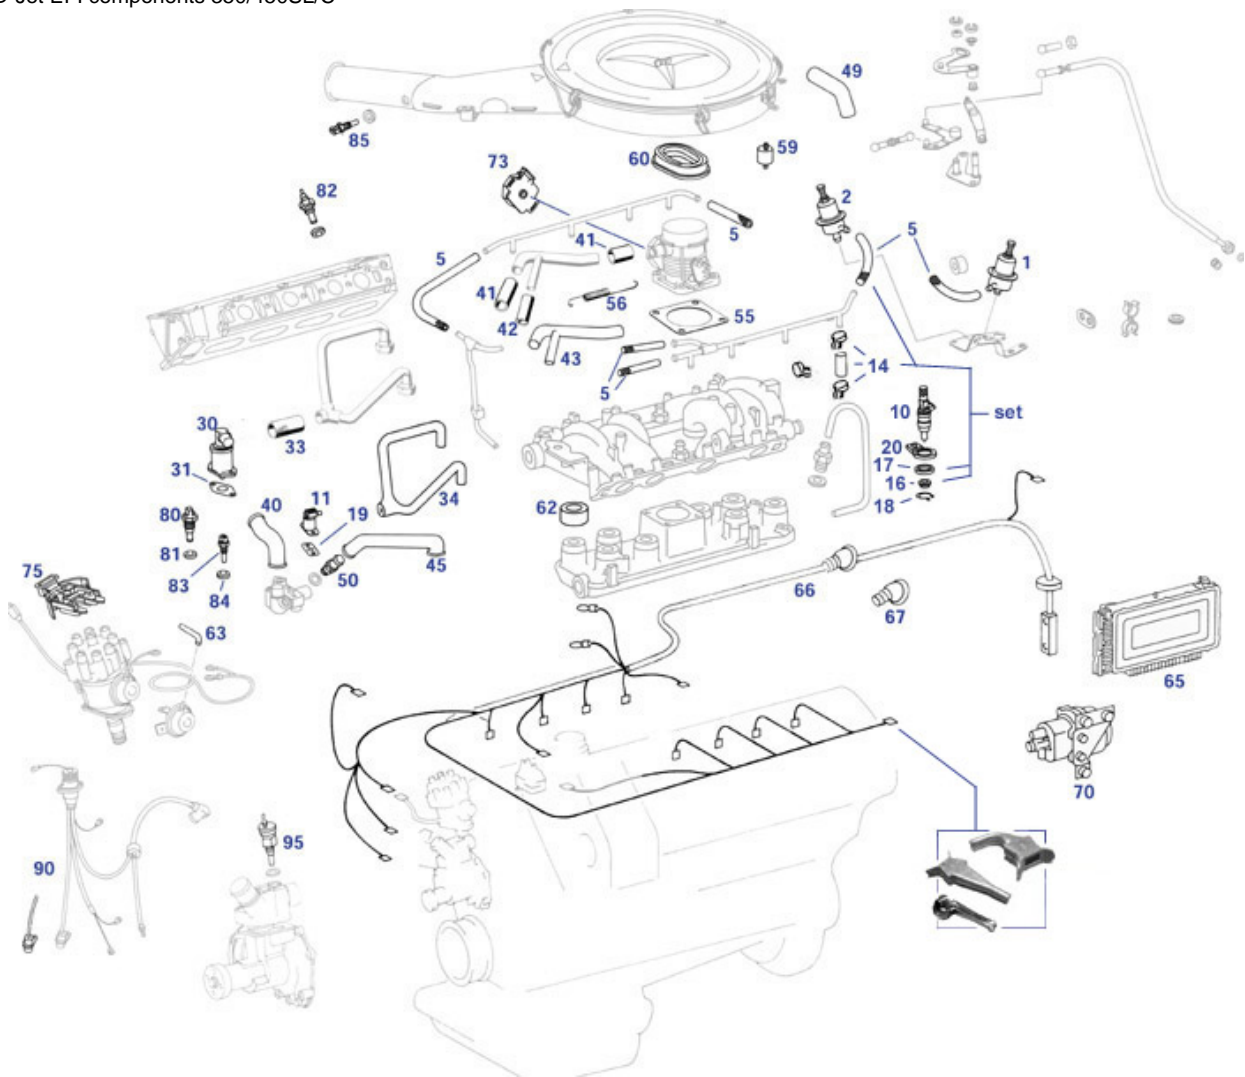

18	retaining rings for shafts 24 X 1,2	707419	0,46 €	19	Gasket, start valve,air distributor	707709	0,60 €
19	Gasket, start valve,air distributor	707209	0,76 €	23	Spring, dle air adjuster bolts	214017	17,50 €
31	Gasket, cold start air valve	720090	4,20 €	31	Gasket, cold start air valve	720890	3,11 €
33	Air duct 280SL/C D-Jet	709601	89,25 €	34	Hose Clamp 80-100mm, fits air hose	709204	1,32 €
45	Pipe, vacuum, per mtr.	715027	5,12 €	45	Vacuum pipe, 2/4mm,per mtr	215027	1,82 €
52	Wiring loom D-Jet 280SL/C LHD	754757	624,99 €	54	Grommet, angled, 18/25mm oval	798765	9,97 €
58	Circuit board, fits throttle switch D-J	754345	97,10 €	60	1-2-3 distributor, fits 2.8 D-Jet, NOT M110	715801	376,99 €
60	used part required: overhaul D-Jet pointers R6	715279	298,99 €	66	Sender unit, coolant temp.gauge	754097	6,66 €
67	see 207115 Copper shim	799309	1,06 €	68	Temp. sender , not usable replacement	754396	27,27 €

07.b D-Jet EFI components 350/450SL/C

07.b D-Jet EFI components 350/450SL/C

bits	Rubber cap for 2 pole connector	754352	16,99 €	bits	locking shim, acc link mounts	707277	1,36 €
bits	A0035452626 Solder bushing 4mm, connect	854055	0,58 €	bits	Rubber cap, ECU-unit connector	854359	69,91 €
bits	connector plastic insert 4-pole	754374	6,68 €	linkage	Spring, acc turn shaft	730028	3,68 €
bits	connector plastic insert 2-pole	754372	1,82 €	bits	Gummikappe für 5-Pol-Stecker, zB bei"Gebiss" D-Jet	754355	13,35 €
bits	Set D-Jet "450" connectors and caps	754835	151,73 €	bits	Engine wiring kit 350SL D-Jet 1st Gen LHD	754751	999,99 €
bits	Set D-Jet "350" connectors and caps	754834	145,66 €	bits	Rubber Boot on to Thermoswitch	254125	9,39 €
bits	Rubber boot el.switch+sensor	754851	14,57 €	bits	rubber cap 4 pole connector	754354	29,99 €