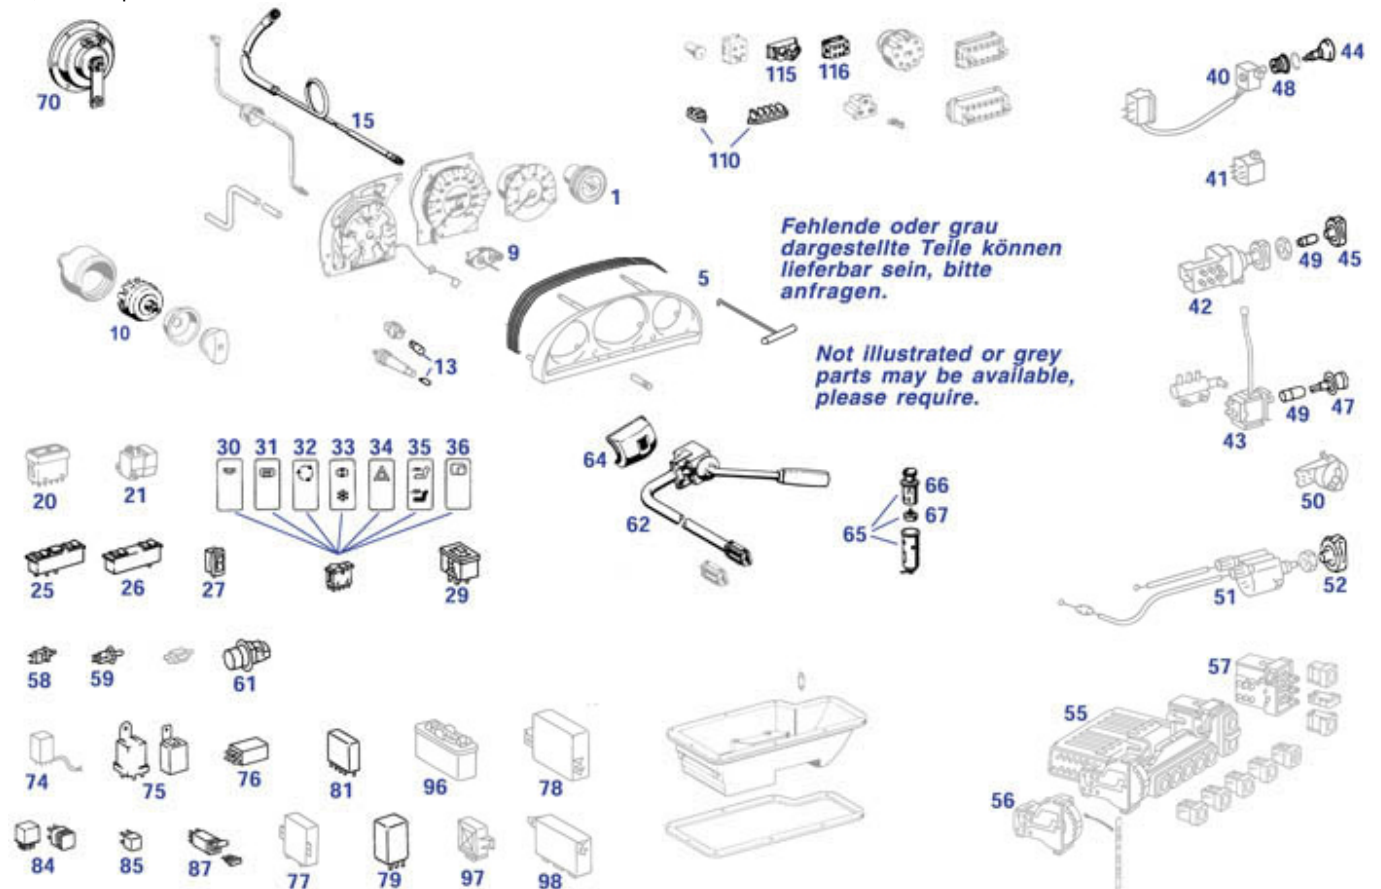

54 Electric, Body

46, 54 Cockpit and Switches

46, 54 Cockpit and Switches

	switch and wire, @ steer lock for buzzer funct	754308	15,65 €		control knob for Becker radios with nose	754650	20,16 €
	Flat fuse 10A (red) type ATO std	558094	0,18 €	o.A.	Rubber cap for 2 pole connector	754352	16,99 €
o.A.	wire strap with rivet plug, 160mm	854087	1,29 €	o.A.	Clips clamp, plastic, 13mm	754069	1,09 €
o.A.	Gummikappe, El.Anschluss zB Warmlaufg.	754170	9,92 €		plastic gear, 3 pcs repair set, speedo 107, others	754857	23,80 €
	Resistor, as A 1078350006	782448	416,50 €		control knob for Becker radios without nose	754651	20,16 €
	socket, warning lamp Brake-II, fits 299096	754042	3,64 €	5	Rbr profile instrument cluster surround	754027	5,36 €
5	hook pair for dismounting instrument panel	758054	58,66 €	10	A0005453704	754028	86,60 €
13	bulb 3W Philips	299696	0,92 €	13	Bulb 1.2W, glass socket, switch-knob, cockpit	299097	1,79 €
13	Bulb, passenger compt. 3W, NoName	299096	1,79 €	13	bulb 1,2W Philips	299697	0,81 €
13	mini bulb Bi-Pin 14V, 80mA	799695	2,29 €	13	Lamp socket 107, 108, ..	854048	18,91 €
13	Bulb 12V/0,5W, see picture	799083	1,52 €	13	Lamp 1,2W, cockpit check lights several	999096	1,25 €
14	Pan head screws with collar, with screw thread for plastic	754435	0,38 €	14	plastic gear, 3 pcs repair set, speedo 107, others	754859	23,80 €
15	Speedo cbl. 280SL/C, 4-gear LHD -->03.8	754115	33,05 €	15	Tachowelle 400mm SA, Oberteil	754140	18,67 €
15	Speedom.shaft 280SL RHD ,autom.	754135	45,27 €	15	Speedom.shaft 350/450SL/C RHD ,autom.	754125	45,27 €
15	Speedo cbl. 280SL/C, auto.LHD -->03.80	754120	33,34 €	15	Speedom.shaft 350SL/C RHD ,4-speed	754110	39,07 €
15	Speedo cbl. 350SL/C, 4-gear LHD -->03.8	754105	36,74 €	15	Speedo cbl. 350-450SL/C auto.LHD-->03.8	754100	50,80 €
25	Switch, el.w.,2 way+fuse SL	782374	71,39 €	26	Switch, el.windows, 2 way SLC, RH	782375	71,39 €