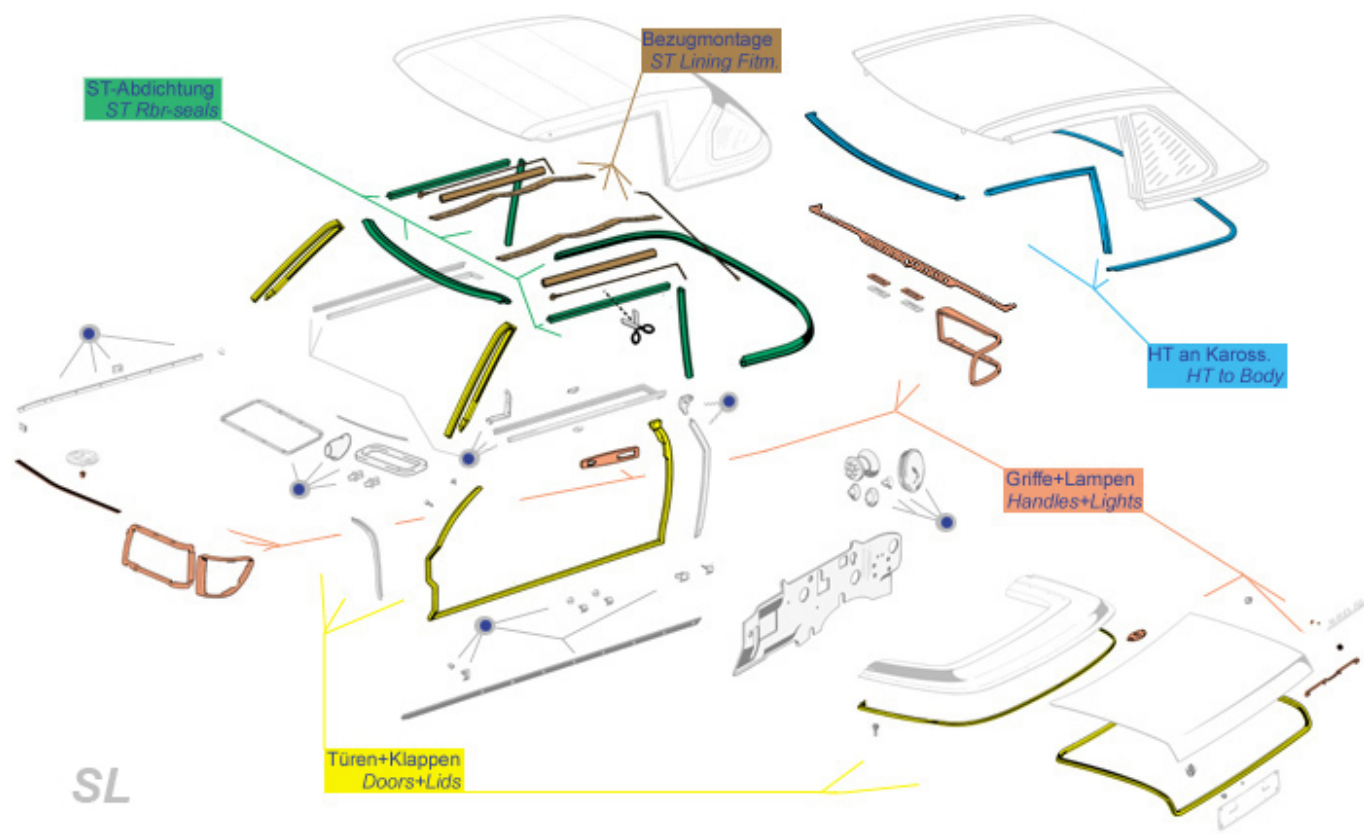

59	bracket door window stop	772072	4,56 €	59	bracket door window stop, rubber plated	772070	11,99 €
61	Switch, el.w.,2 way+fuse SL	782374	71,39 €	61	el. switch, pwr window 300-500SL, RH, from ca '87	782372	7,62 €
61	el. switch, pwr window 300-500SL, LH, from ca '87	782371	14,90 €	61	Door glass front guide jaw L or R	772824	58,31 €
61	Switch, el.windows, 2 way SLC, RH side	782375	71,39 €	61	El. switch, power window,1x, Repro, 4-pole	782877	69,90 €
62	Door glass rear guide jaw R	772828	55,99 €	62	Door glass rear guide jaw L	772827	55,99 €
66	El. relay, 5-pin see pict, div. applications	754329	17,85 €	67	Fuse box, additional,2 fuses, cap with screw	254099	9,71 €
75	Upper chrome partition of rear RH glass guide	772865	79,94 €	75	Upper chrome partition of rear LH glass guide	772855	79,94 €

72.x Body Rubber Seals / Weatherstrip Kits