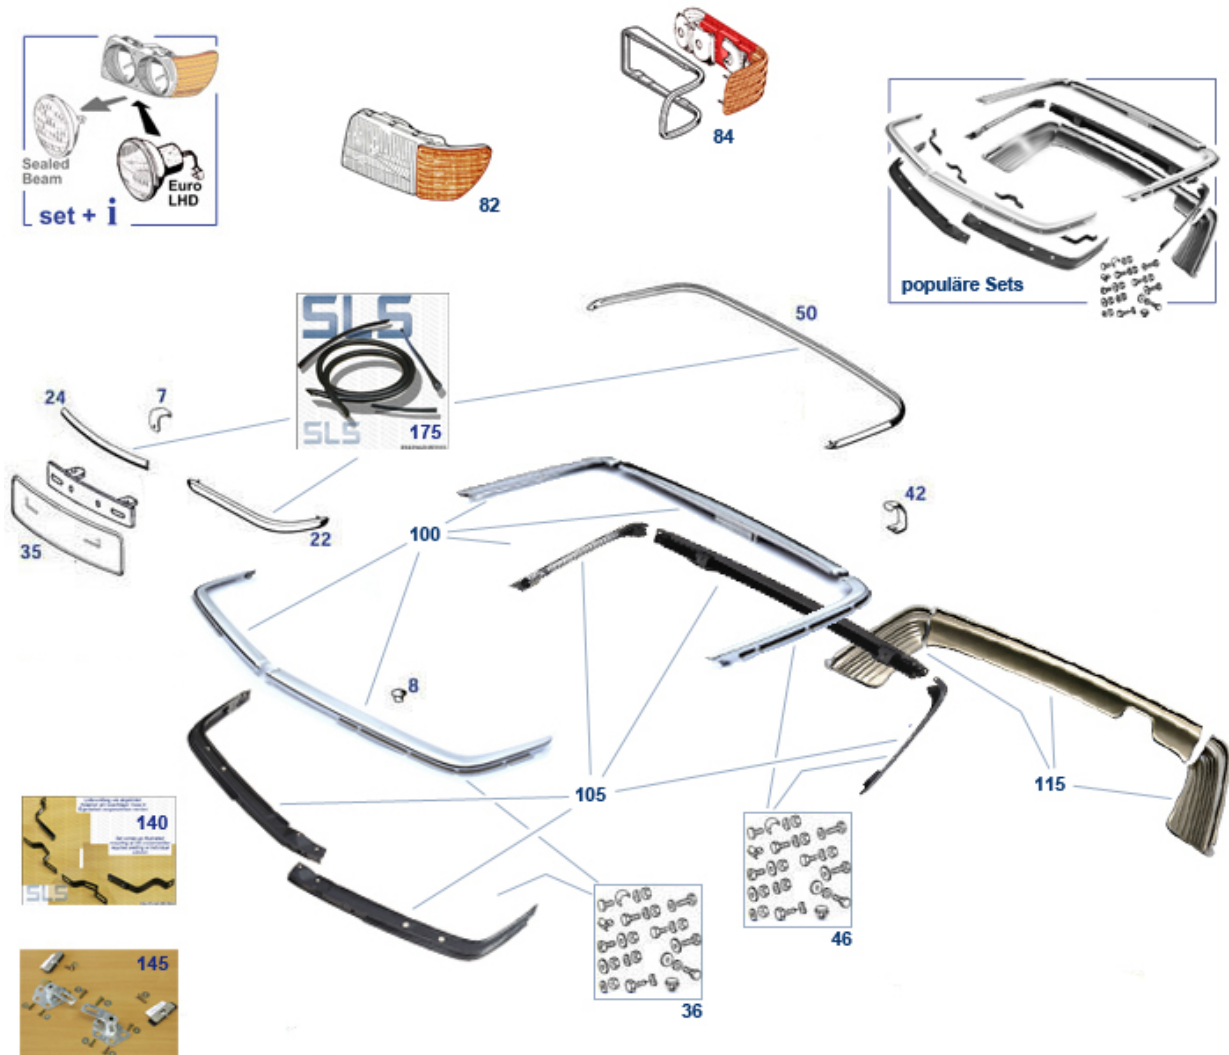

Jacobsrade 27 · D-22962 Siek
Tel. +49(0)40 656 939-0 · Fax +49(0)40 656 939-399
I-net: www.sls-hh.de · e-mail: service@sls-hh.de

72.x Body Rubber Seals / Weatherstrip Kits

SLC

90 Frequently Required, Retrofit US -> Euro Attachment Parts