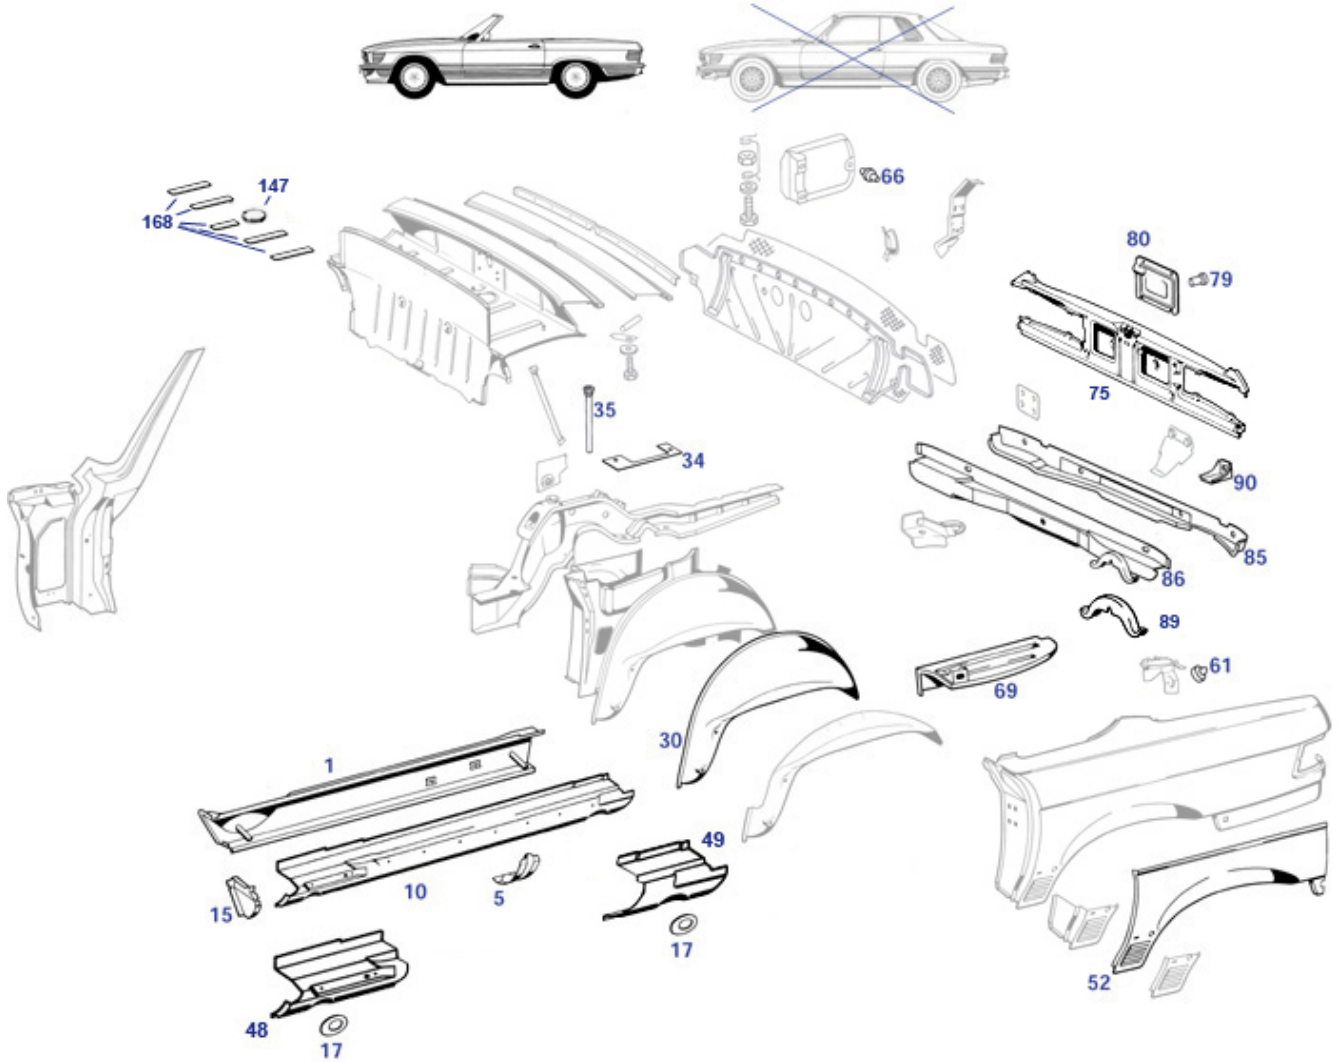

85	del.-t. battery fixing bracket A1076260612	762154	17,40 €	85	nut M6 w. flange, zinc plated	799913	0,37 €

63,64.c Boot, Boot Floors, Tail Panels, SL

63,64.c Boot, Boot Floors, Tail Panels, SL

	Patch panel rear wheel arch /wing LH, see pict	763871	46,93 €	flap	Secand Choice; Forced ventilation flap	783075	30,94 €
	battery box cover for optional equipment trunk mounted	754081	55,16 €		metal strip left part for batterie mounting	784640	59,85 €
	metal strip right part for batterie mounting	784641	26,07 €		nut M6 w. flange, zinc plated	799913	0,37 €
	Patch panel rear wheel arch /wing RH, see pict	763881	46,93 €	1	Rail 107 Cab left inner, Repro	761810	450,00 €
1	Rail 107Cab inner RH up to FN	761820	450,00 €	5	drain panel in rail LH	763007	35,14 €
5	drain panel in rail RH	763008	35,14 €	10	Outer sill SL, RH, Repro	763021	459,99 €
10	Outer sill SL, LH, Repro	763011	459,99 €	15	Cap, outer rail RT frt	763006	44,80 €
15	Cap, outer rail LT frt	763005	44,80 €	17	Reinforcment ring, jacking tubes	763110	10,71 €
30	Inner wheel arch R/C107 rr.LH	763050	182,75 €	30	Inner wheel arch R/C107 rr.RH	763060	140,60 €
34	Distancer plate 1mm @ hinge	777289	6,70 €	35	Run-off hose (box drain)	779032	9,39 €
45	Washer 6.4 large, yellow zinced	299276	0,18 €	45	nut, coverings, fits M6 bolts	799097	1,26 €
48	Rep. section SL around jackhole front left	763815	126,00 €	48	Rep. section SL around jackhole frt RH	763825	126,00 €
49	Rep. section SL around jackhole rear öeft	763835	116,05 €	49	Rep. section SL around jackhole rr RH	763845	126,00 €
52	Whl.arch R107 rear left	763073	130,90 €	52	Whl.arch R107 rear Rt.	763083	130,90 €
66	Rubber buffer SL filler flap, 2x needed	798787	2,21 €	69	bracket rear body, similar 1076160431	761415	31,40 €