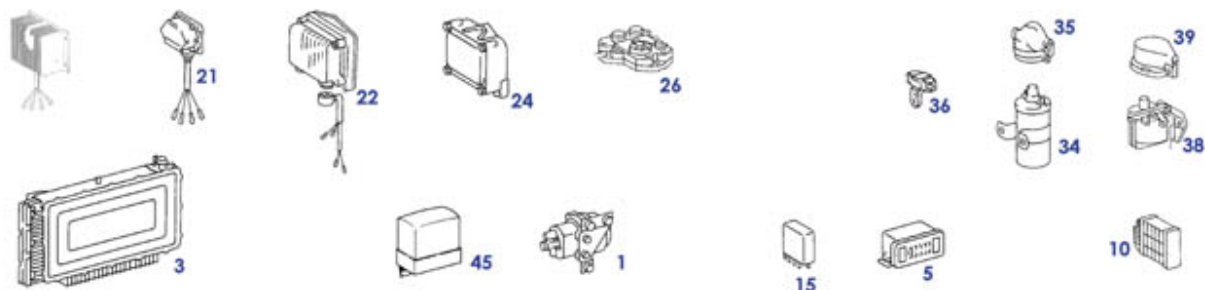

15, 54 El. Control Units & Relay

15, 54 El. Control Units & Relay

3	switch and wire, @ steer lock for buzzer funct	754308	15,65 €	10	Turn signal transmitter	254760	42,39 €
	Switch, flat connectors	282031	10,21 €		Flat fuse 10A (red) type ATO std	558094	0,18 €
	FP relay e.g. 300SE/SL/E, FN	754921	49,99 €		Ground strap, bonnet 107, 111, 108	754888	29,37 €
	set 24/25-pole terminal components, D-Jet-Ecu	754845	109,24 €		Control box KE-Jet 500SL	754314	1.401,82 €
15	5-Pin Relay, Over volt guard	754738	155,00 €	15	relay, multi purpose, e.g cooling fan 201/123	554328	20,23 €
15	Fuel pump relay, V8 from '85, 10-Pin	754825	58,85 €	15	6-Pin FP-Relay, US 80+81, repro fits 0015450605	754384	94,00 €
15	Pump relay V8, ca. 81-85, 7 pin	754327	70,21 €	15	fuel pump relais 3.8/5.0 early models	754322	173,74 €
15	Fuel pump relay, V8 from '85, 10-Pin	754325	36,21 €	15	Rest: Meyle FP-Relay 0148000032 (0035452405)	754321	101,15 €
15	Relay, idle contr., fuel-pump, 7-pin, 380US '83->	754305	93,99 €	24	Ignition Transistor unit, ca. 09.'81-'85, Hella	754993	74,15 €
24	Trans.ign.380/500SL->8.85, Bosch	754295	654,94 €	26	nut M6 w. flange, zinc plated	799913	0,37 €
26	N/A ! RPM Sensor e.g. 103.982 FN	715364	69,94 €	34	Ign.coil 113TCI + R/C107 early,	754020	85,00 €