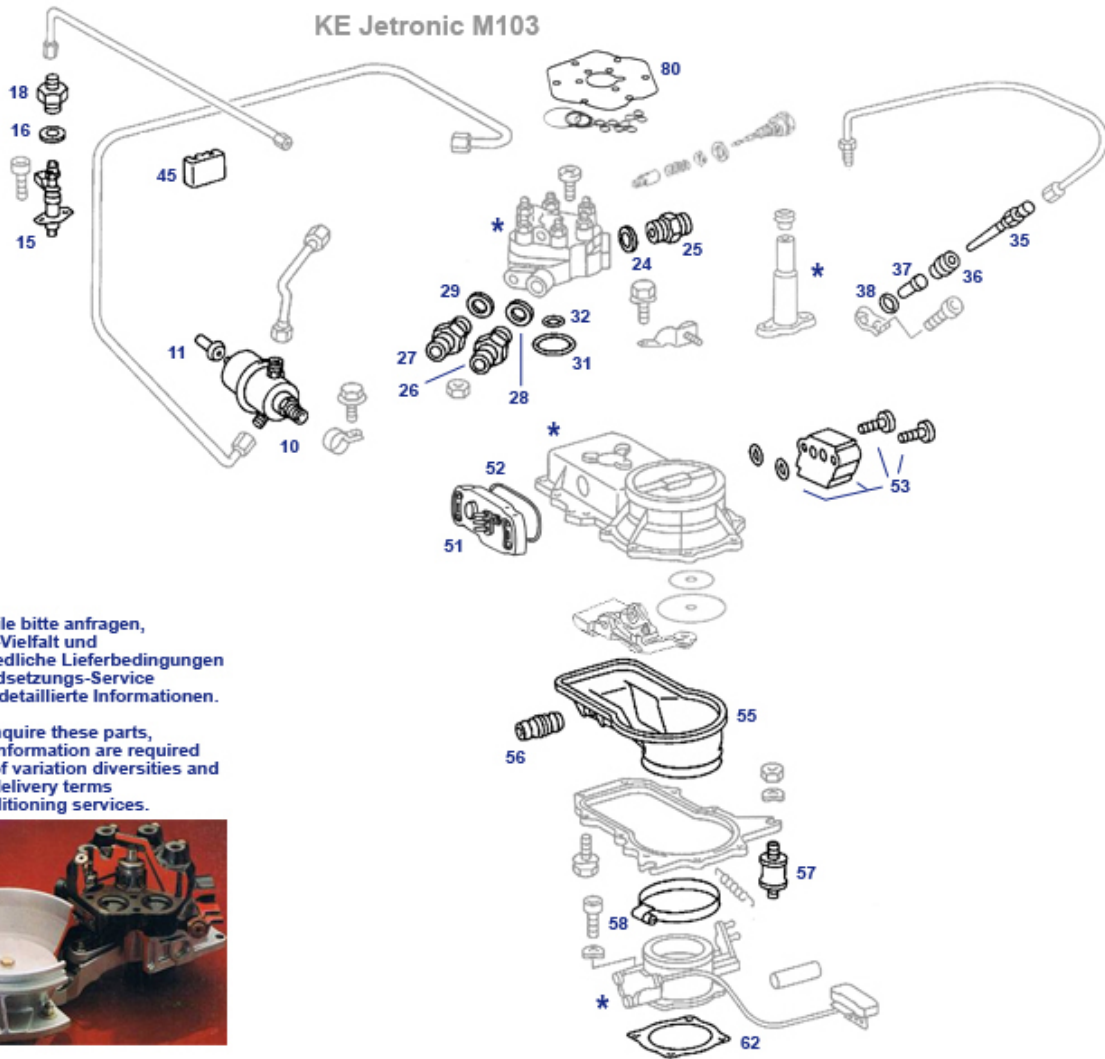

* diese Teile bitte anfragen, Varianten-Vielfalt und unterschiedliche Lieferbedingungen für Instandsetzungs-Service erfordern detaillierte Informationen.

* please inquire these parts, detailed information are required because of variation diversities and different delivery terms for reconditioning services.