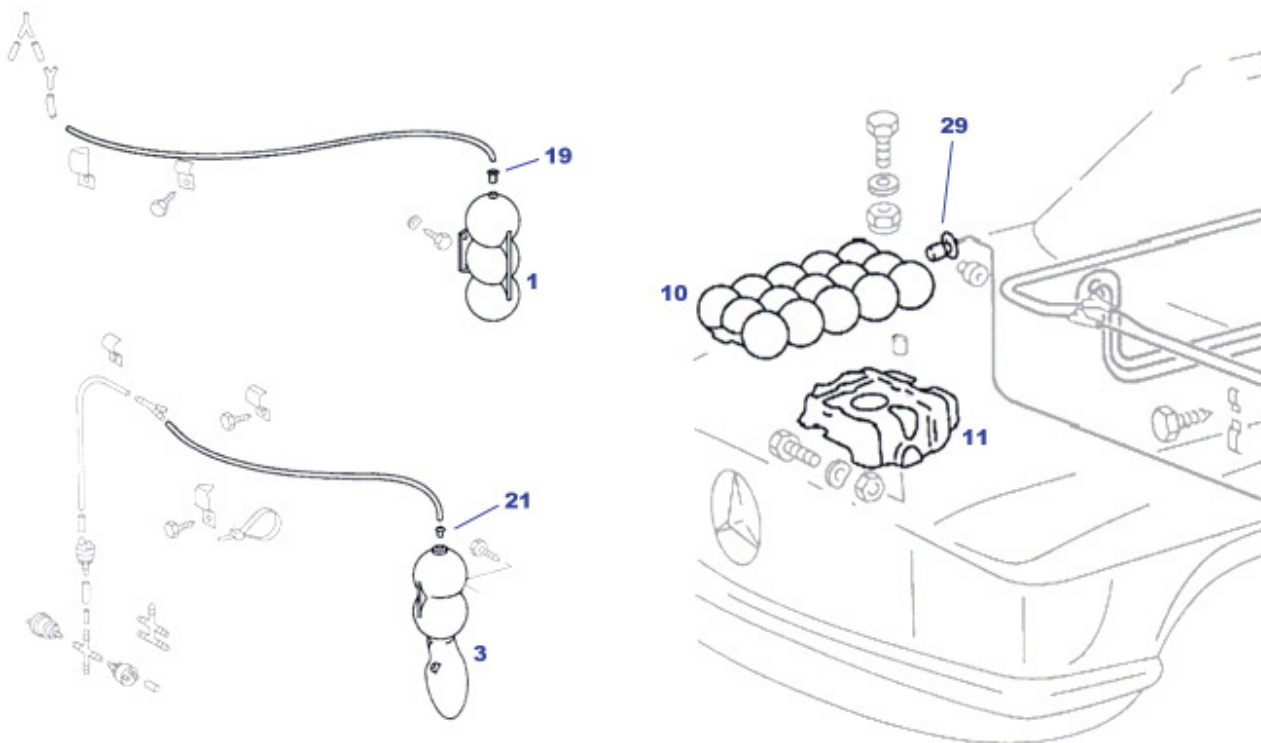

80 Vacuum System

80.a Vacuum Reservoirs

80.a Vacuum Reservoirs

pipe	1m vac pipe 3/5mm white	780901	2,25 €	11	support, hidden vac bottle	780150	17,58 €
15	1 mtr vacuum hose	780985	3,39 €	16	Y-connector, unfinished: open channels as req.	707180	4,01 €
17	X-connector, unfinished: open channels as req.	707181	4,86 €	25	Unterdruckventil, 3 Anschl.	780971	4,21 €
25	Vac Check valve 2 ports	780975	4,76 €	25	Vacuum valve	780981	14,99 €
39	Clamp small, e.g. bowden cable	199011	5,58 €	39	Clamp, bulkhead	242058	2,44 €
39	Clamp, expansion tank 6mm/9mm	247069	9,70 €	39	Metal screw 4,2x13 SW7 | N007976004203	299044	0,44 €

80.g Vacuum seat locking

80.g Vacuum seat locking