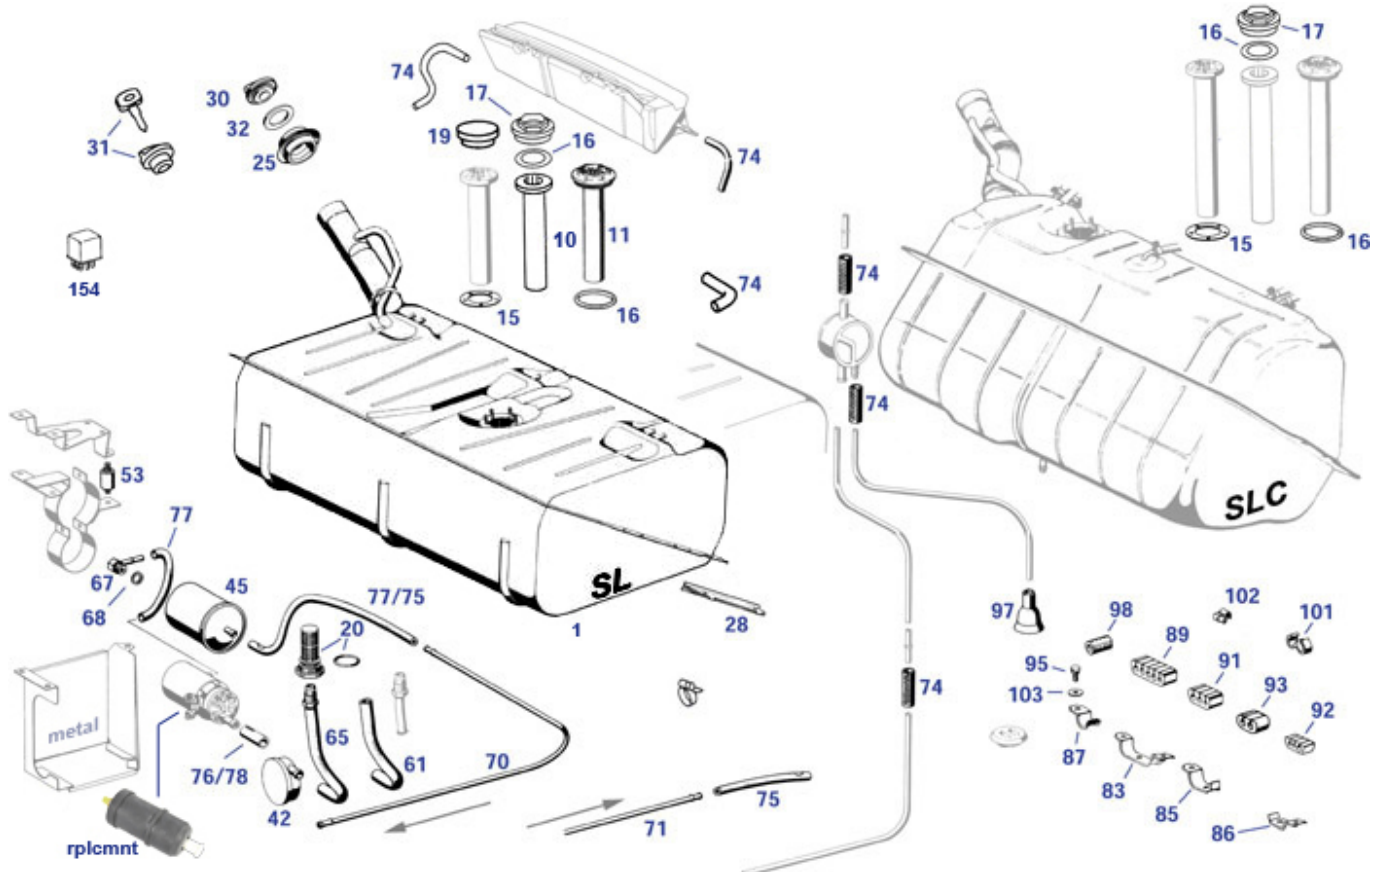

Tank: the body environment remained almost unchanged over the construction period, so that the choice of the right tank generation could be based on the available immersion tube sensor or upgraded to the latest generation with the help of the surrounding parts. Please plan for freight costs. Roadster and coupe tanks (and fuel gauges) are not interchangeable. The horizontal SL expansion tank was changed from sheet metal to plastic at an early stage, a rare first generation of tanks came with only one ventilation nozzle (later all tanks 5 nozzles). Meanwhile irrelevant: The filling pipe barrier against leaded nozzles as a catalytic converter retrofit additive is obsolete and the cross-section is basically tuned to lead-free in a simplified way. Locking lids for types without central locking can be requested with delivery of documents from MB with desired locking. Pump package: this illustration is valid for types D-Jetronic, version without evaporation system, pump package without pressure accumulator, if original pump is installed, recognizable by the side pressure outlet. Due to the poor delivery situation, conversion to more modern pumps (inline design) is popular, so that assembly parts can differ individually, see illustration of more modern types. Use K-Jetronic 4.5 US already 09.'75. Fuel gauges: fluctuating delivery situations and weaknesses in reproductions may suggest a request from professional overtakers. The design generation change was carried out without any influence on the electrical function, there is a sls-hh Youtube video for pin assignment and pre-fault encirclement.

	Fuel Tank SLC, please ask for freight quote	747801	899,00 €	rplcmnt	Universal Fuel pump, alternative for 347005 D-Jet	164,59 €
	Relay, idle contr., fuel-pump, 7-pin, 380US '83->	754305	93,99 €		Rest: Meyle FP-Relay 0148000032 (0035452405)	101,15 €
	fuel pump relays 3.8/5.0 early models	754322	173,74 €		Fuel pump relay, V8 from '85, 10-Pin	36,21 €
	6-Pin FP-Relay, US 80+81, repro fits 0015450605	754384	94,00 €	Clamp	clamp, fits e.g. 747004	2,25 €
Clamp	hose clamp for diam. 11mm, stainless steel	999897	2,38 €	Clamp	Hose clamp 18-27, worm thread style	4,07 €
	Bracket for 1 pump and 1 filter	547081	82,40 €		Fuel pump, Bosch 0 580 464 999	291,10 €
	Upper Bracket, fuel pump assy	547080	19,90 €		Fuel strainer in fuel tank, w.seal	35,76 €
	rubber inlay, for 3 pipes (8 + 8 + 5mm)	247859	5,63 €		Fuel pump relay, V8 from '85, 10-Pin	58,85 €
	Rubber grommet 3/26 e.g. fuel tank vent pipe	798860	1,87 €		grommet, hose protection, e.g. fuel hose	1,87 €
	Fuel accumulator K-Jet up to 02.'79, Repro	747609	142,75 €		Ring eyelet, crimp, uninsulated, high-temp. MS sn, ID5.3	0,33 €
Clamp	Hose clamp 13mm	747997	1,99 €		Pump relay V8, ca. 81-85, 7 pin	70,21 €
	Fuel hose 13 x 20mm, plain mantle	747027	27,19 €		Hose adapter diam 15->12mm, new	7,66 €