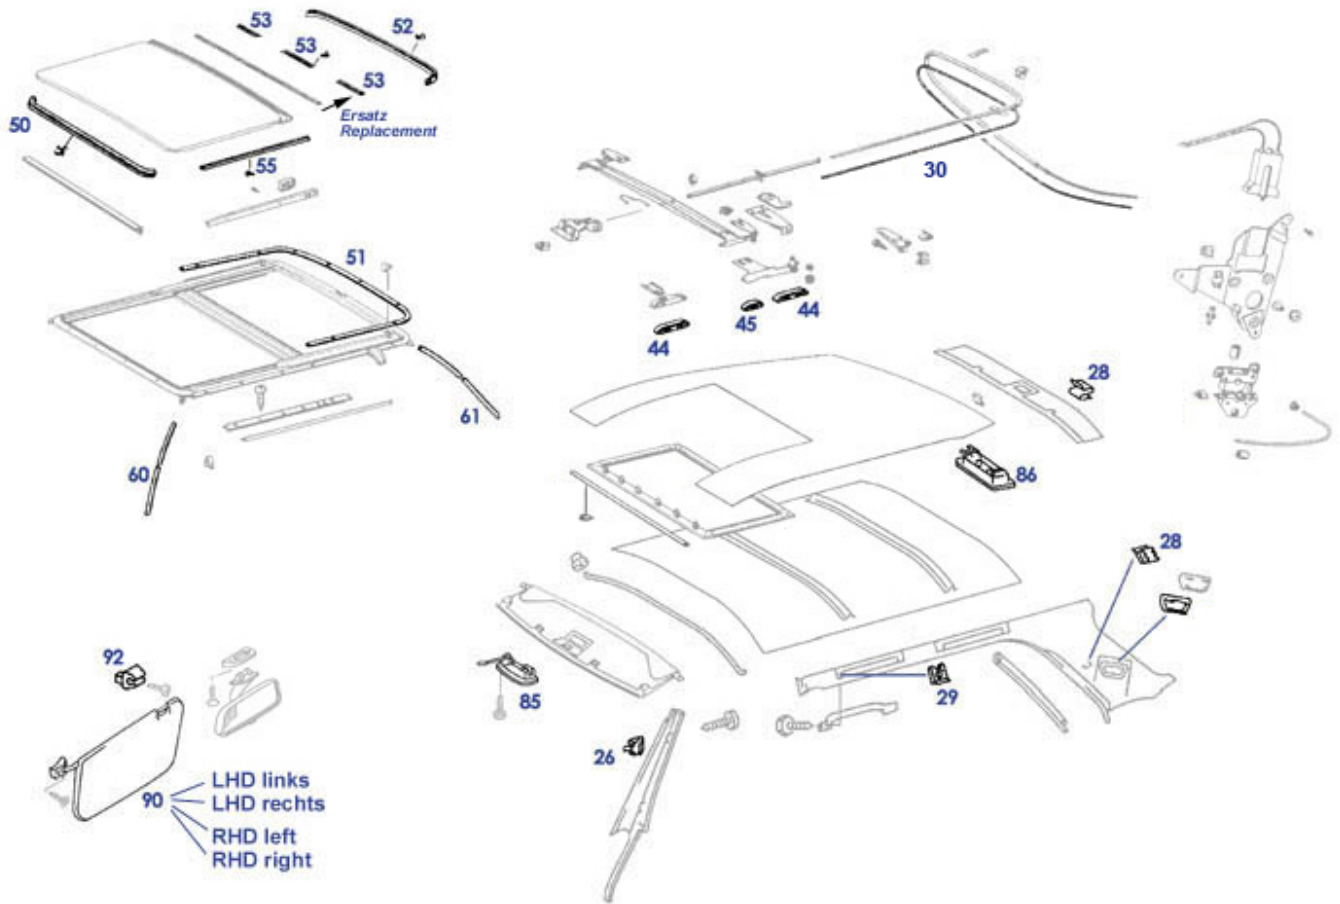

Clip, w/s dec. trim strips	767846	1,19 €	15	Foam sheet per square mtr, D=5mm	368037	8,65 €
29	Spire nut for handle	798739	0,45 €	30	Sunroof cable 107SLC	778031	199,80 €
45	Slider, s'shine roof, middle	778975	40,45 €	55	Niete z.B. ESSD-Anschlag	798168	0,39 €

68.e, 69 Trunk covers and noise reduction

68.e, 69 Trunk covers and noise reduction