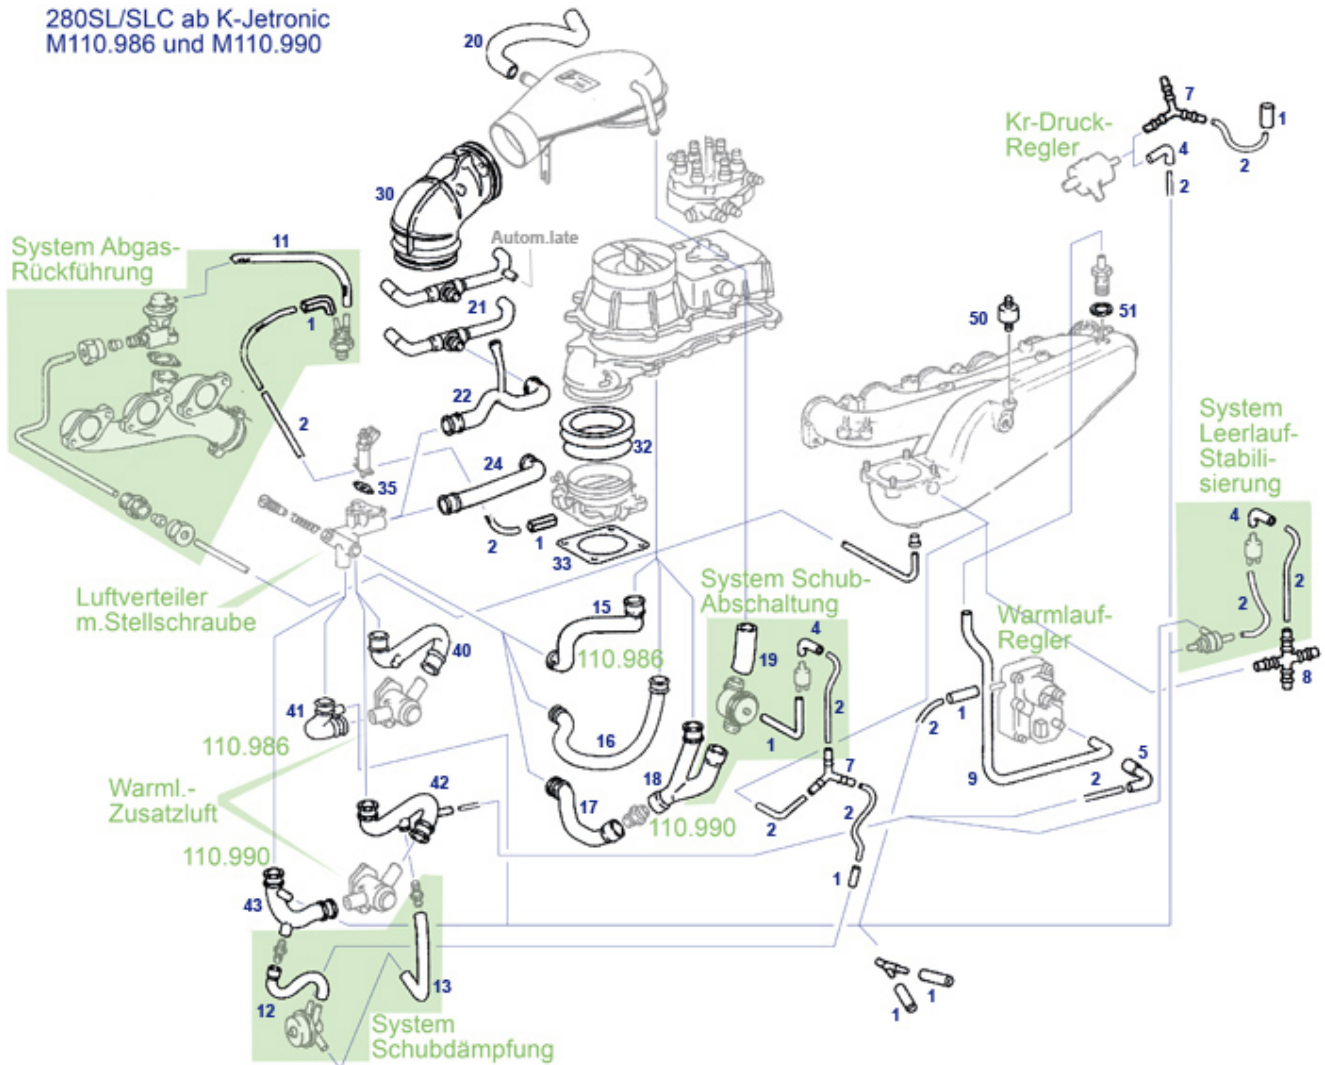

09.b M110 K-Jet Hoses: Vent and Idle Air

09.b M110 K-Jet Hoses: Vent and Idle Air

280SL/SLC ab K-Jetronic
M110.986 und M110.990

1	Pipe, vacuum, per mtr.	715027	5,12 €	2	Vacuum pipe, 2/4mm, per mtr	215027	1,82 €
4	Hose, low pressure	707183	2,74 €	5	Hose angle with reduction	707186	5,12 €
7	Y-connector, unfinished: open channels as req.	707180	4,01 €	8	X-connector, unfinished: open channels as req.	707181	4,86 €
16	Hose, 110.986 idle air->plenum, ref. 709212 110 094 3382	709212	19,86 €	17	Hose M110 idle air distrib.	709217	10,76 €
20	Hose, M110.986 Eng-vent from FN	709215	23,15 €	21	Hose partition (front) from 709202 or 709203	709240	5,36 €
22	Hose, 110.990 iA-Distr->Manif	709205	18,16 €	24	hose, air-distr.->intake M110 up to FN	709219	15,20 €
30	Hose Clamp 80-100mm, fits air hose	709204	1,32 €	32	A1101410582	714016	4,76 €
33	Gasket, throttle flap housing	714012	2,94 €	35	Gasket, start valve, air distributor	707209	0,76 €
41	Hose, 110.990, iA-Distrib->iAC-Valve	709216	19,86 €	42	Hose, 110.986 air valve	709206	15,48 €
42	Hose, 110.990 iAC-valve->iAC-Distribtr	709207	14,76 €	50	Rubber mount, e.g. Fuel pump, Air box	247828	1,56 €
51	Seal ring 10x13,5, Alu, e.g. sender, hollow bolts	227023	0,50 €	98	Screw idle air adjuster, as genuine latest style	714316	17,26 €