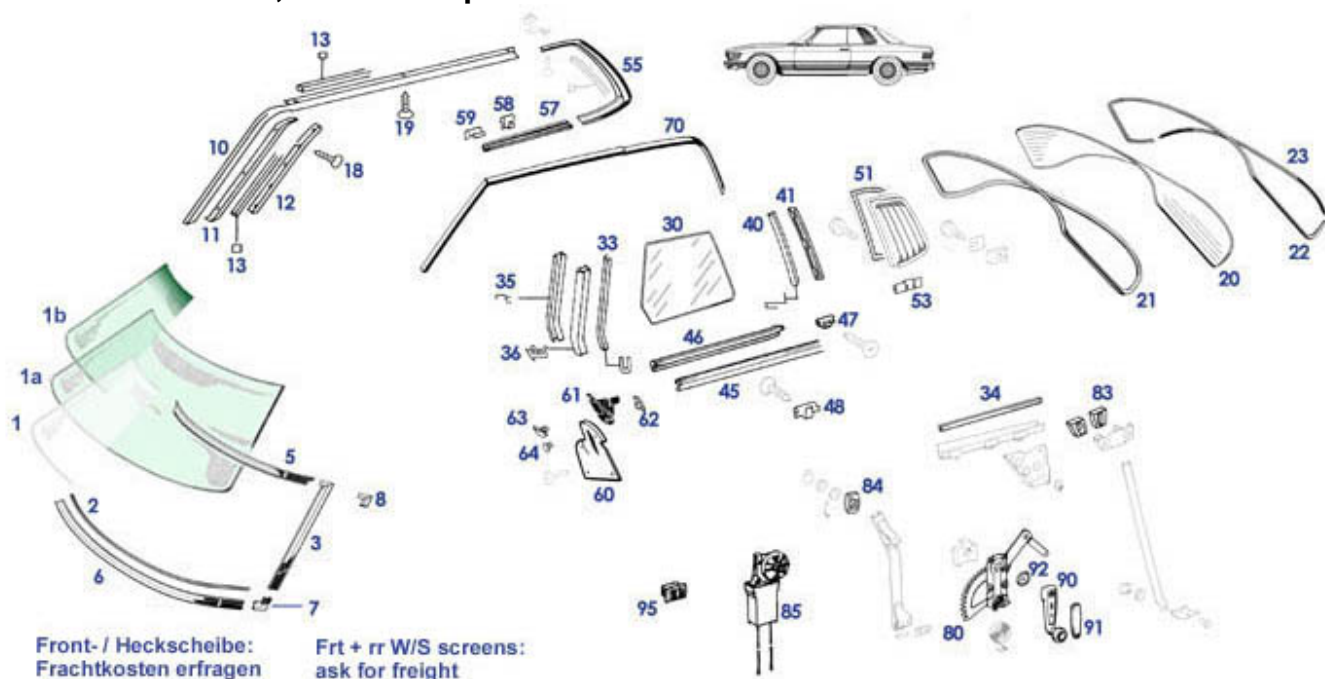

67 Windows and Weatherstrips

67.c SLC Windows, weatherstrips

	Clip, door seal	873159	0,60 €		Window crank handle 63-70 replacemt	276001	133,64 €
	Grommet, for wiring at heated rear window	798782	3,34 €	1	Windscreen SLC,clear aftm.	767100	259,99 €
1a	Windscreen SLC,green aftm.	767200	266,50 €	1b	Wind screen SLC green + stripe	767220	259,99 €
1	W/S glastransp. incl. box(Germany)	967999	121,25 €	2	1m rubber profile, window garnish trim	779030	1,19 €
18	Screw, R/C107, R113	272724	0,51 €	19	panelling screw, phillips, chromed	268133	1,32 €
21	Seal, rear window SLC, OE-quality	767033	99,00 €	33	1m rubber inlay profile, glasses to frames	767860	3,55 €
34	1m Inlay, rubber. lifting channel	767509	13,47 €	45	Brush profile, outer Lt. rear	773513	14,89 €
45	Brush profile, outer Rt. rear	773512	14,89 €	46	Brush profile, inner Lt. rear	773511	15,59 €
46	Brush profile, inner Rt. rear	773510	15,59 €	47	Clip for brush 872500, early 107, up to 20 pcs.	772503	1,56 €
48	Clip, brush strip, inner @ coupe-window	772504	3,09 €	58	Clip, outer door decoration trim, front end	772505	3,13 €
61	Seal, 1/4 window, front Lt. SLC	767221	59,10 €	61	Seal, 1/4 window, front Rt. SLC	767222	59,10 €
63	Stopper for seal	772159	0,40 €	70	Seal, SLC side window, Rt.	772211	172,55 €
70	Seal, SLC side window, Lt.	772216	172,55 €	85	El. motor, el. window Rt. replaced design	772548	199,00 €
85	El. motor, el. window Lt., replaced design	772547	208,90 €	90	Handle MB,W123-design, usable '70-'82	776001	3,67 €
95	Switch, el.w.,2 way+fuse SL	782374	71,39 €	95	Switch, el.windows, 2 way SLC, RH	782375	71,39 €

67.b, 69, 81 Windscreen and Window Frame Attachment Parts