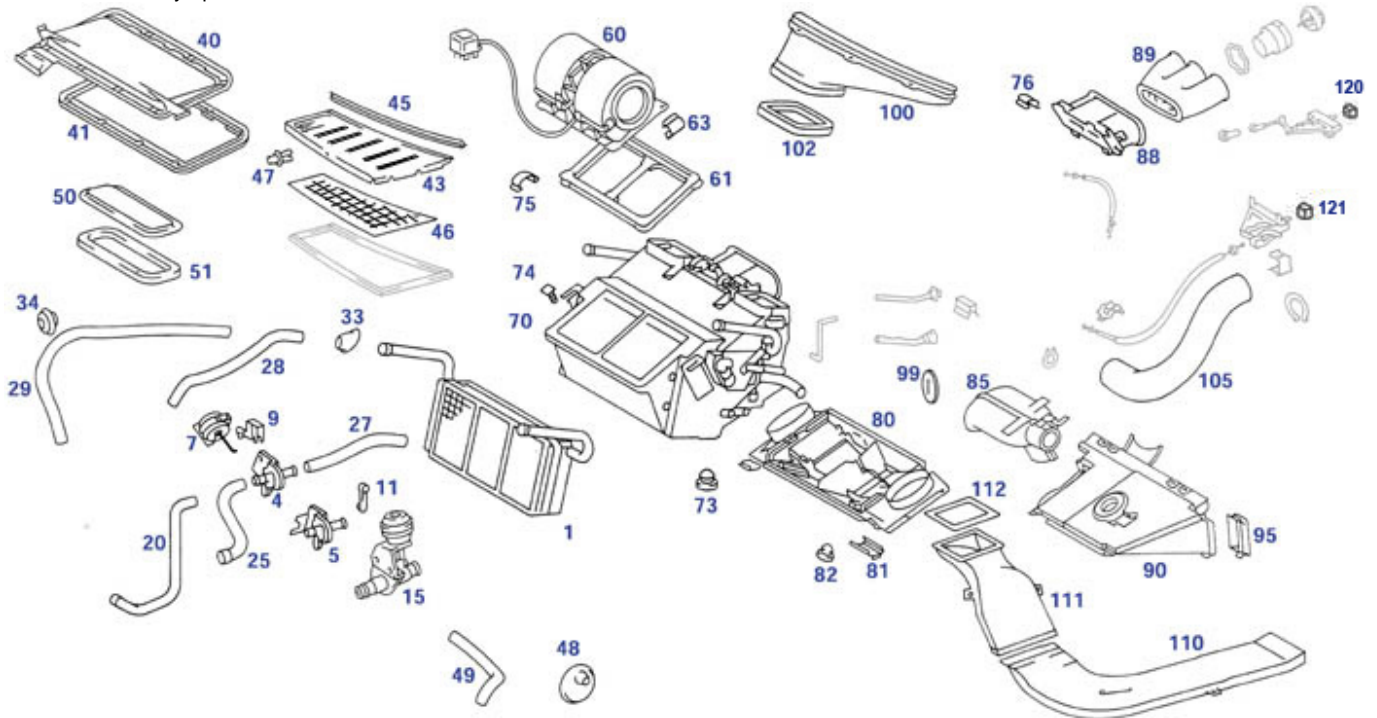

83.d Radiator Assy up to 08.'81

83.d Radiator Assy up to 08.'81

Water and air ducting, series, until 08.'81: Water valve vacuum-mechanical and installed on the left (applies to LHD and RHD). Old original features (blower motor with connected series resistor, vacuum valve types) are subject to replacement and simplification, or repairs must be