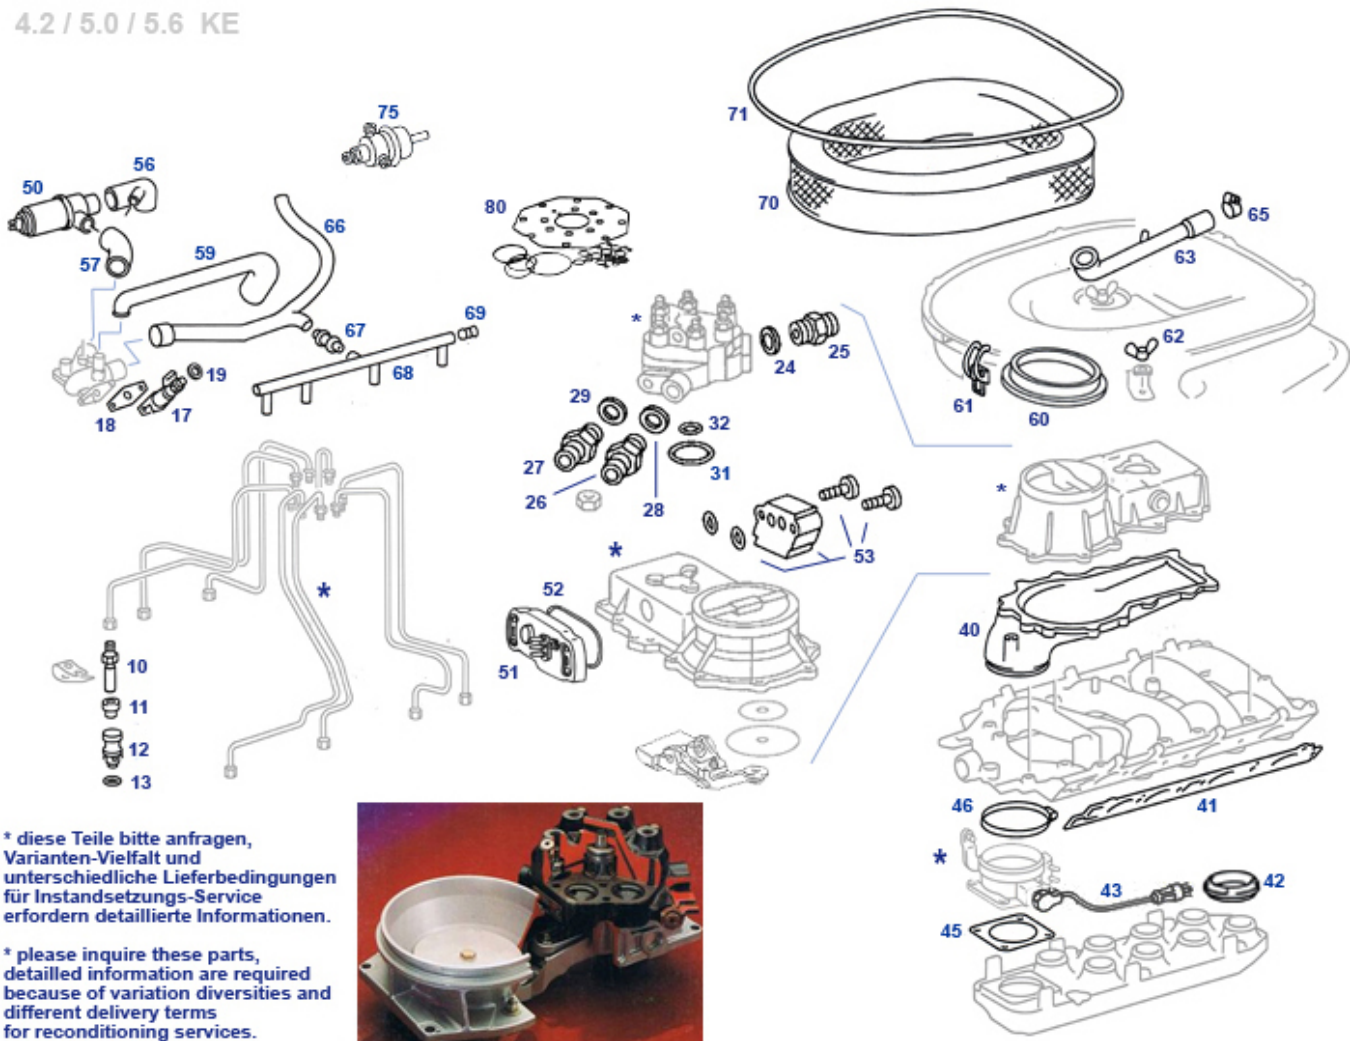

4.2 / 5.0 / 5.6 KE

* diese Teile bitte anfragen, Varianten-Vielfalt und unterschiedliche Lieferbedingungen für Instandsetzungs-Service erfordern detaillierte Informationen.

* please inquire these parts, detailed information are required because of variation diversities and different delivery terms for reconditioning services.