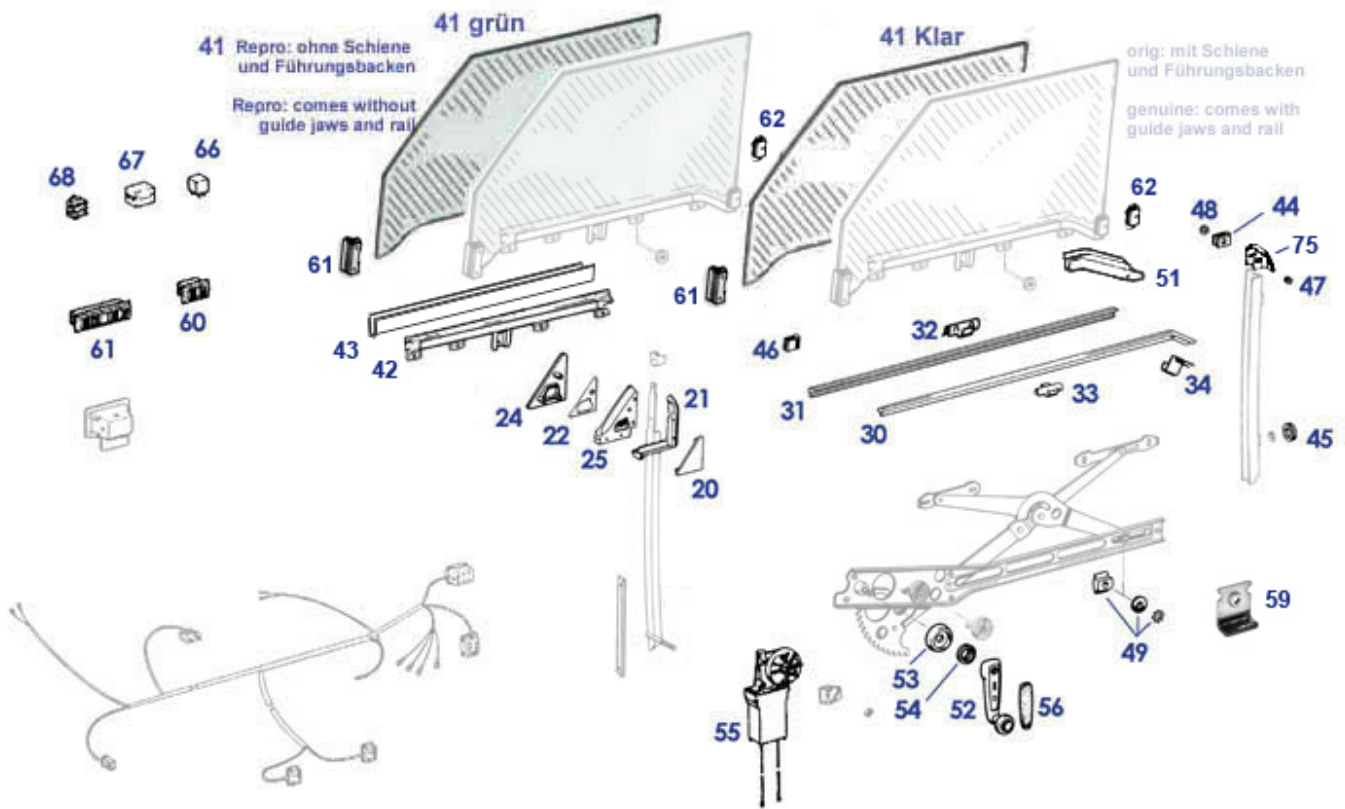

72.c Door Window

72.c Door Window

	bracket door window stop, rubber plated	772071	9,50 €		Clip, brush strip, inner @ coupe-window	772504	3,09 €
	Door glass SL RH, green, no brackets	772821	208,25 €		Door glass SL LH green, no brackets	772811	208,25 €
20	A1077200311 Cover,RHD Lt. electric mirr	781554	10,61 €	20	Cover plate, LHD,I, for lg.	781056	15,20 €
20	Inner cover plate, mirror RT, early, Repro	781044	8,33 €	20	Inner cover plate, mirror LT, early, Repro	781034	8,33 €
20	Cover,LHD Rt. electric mirrow	781064	15,20 €	21	Guide, window, front Rt.	772512	38,83 €
21	Guide, window, front Lt.	772511	38,83 €	22	Seal, mirror plate, outer	772782	4,62 €
30	Profile, door inner->glass, late style l or r	772510	39,38 €	31	1m brush profile? Window Scraper Seal - 1157250965	872500	21,19 €
31	Profile, door outer->glass, late style	772500	24,07 €	32	Clip for brush 872500, early 107, up to 20 pcs.	772503	1,56 €
32	Clip, fits new style brush, black	772508	2,50 €	33	Clip inner brush, late (from ca. 11.1982)	773804	3,00 €
34	Clip, brush strip, inner rear (2req), up to 12.'83	772506	3,13 €	41gn	Door glass SL LH green, no brackets	772711	205,00 €
41cl	Door glass SL LH, clear, no brackets	772710	218,00 €	41cl	Door glass SL RH, clear, no brackets	772720	218,00 €
41gn	Door glass SL RH, green, no brackets	772721	205,00 €	42	glass supporting rail, door RH	772074	164,99 €
42	Glass supporting rail, door LH	772073	164,99 €	43	Glass supporting rubber profile, to be glued (70cm)	772075	6,55 €
44	Insert, guide channel,rear	770624	4,56 €	45	hexagon socket head cap screw 8.8 M6 X 8	799722	0,27 €
45	Plug, oval, door rear face	798851	1,18 €	46	slide insert for guide jaws at doorglass	772829	6,19 €
47	Grub screw	270722	6,66 €	48	Rubber washer,adjusted slide rail inser	270723	0,99 €
49	Washer Kit for Mounting Window Regulator - 1237200114	272752	10,88 €	51	drip rail left at door window	772763	42,00 €
51	drip rail right at door window	772764	42,00 €	52	Handle MB,W123-design, usable '70-'82	776001	3,67 €
52	Handle w.knob, ca. 1970-1976	276004	41,50 €	55	El. motor, el. window Rt. replaced design	772548	199,00 €
55	El. motor, el. window Lt., replaced design	772547	208,90 €	55	2 pole terminal	154052	44,85 €