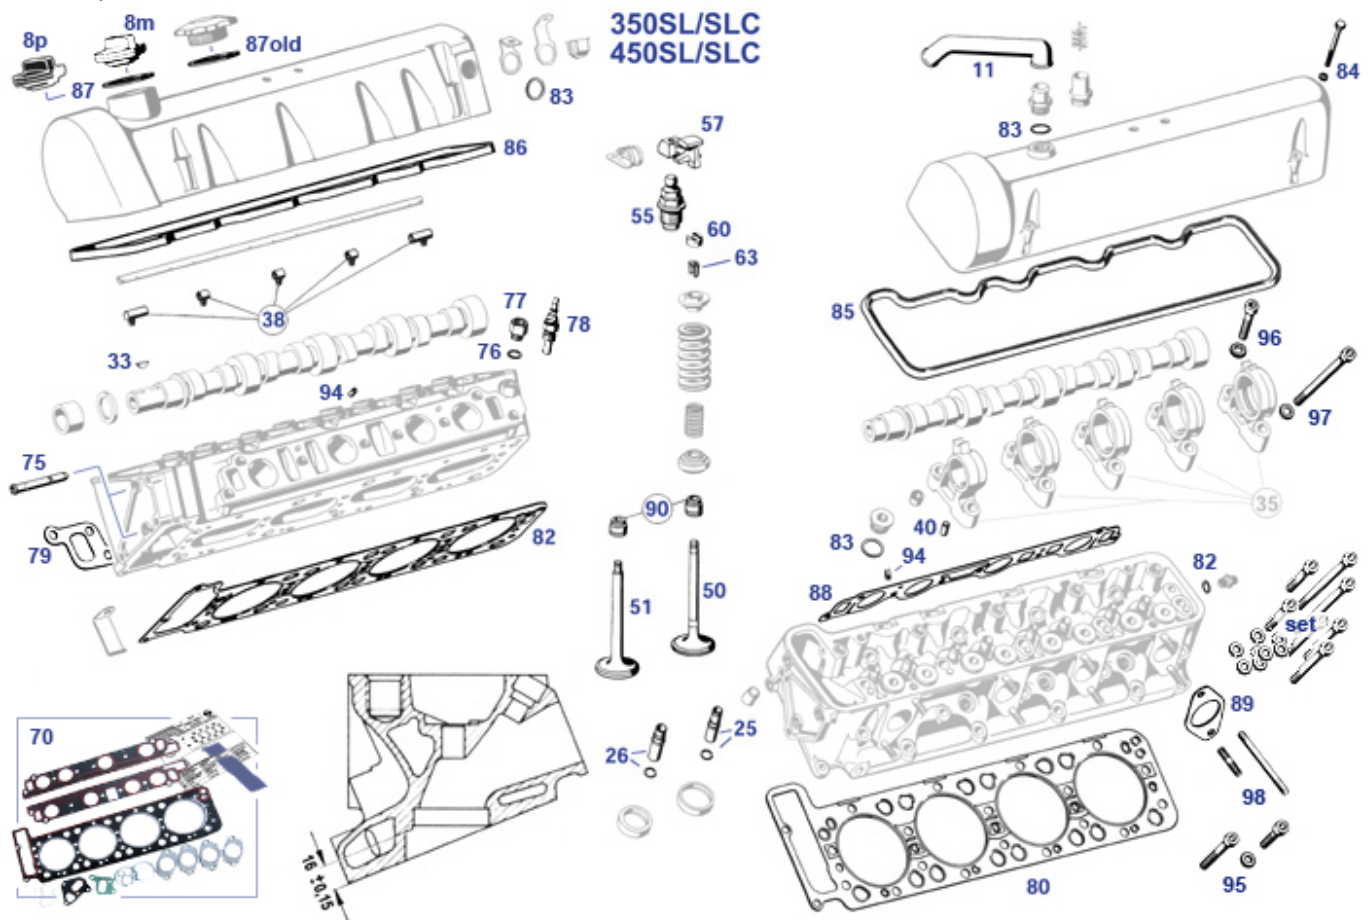

01.c, 05 Cylinder heads 3.5 and 4.5

01.c, 05 Cylinder heads 3.5 and 4.5