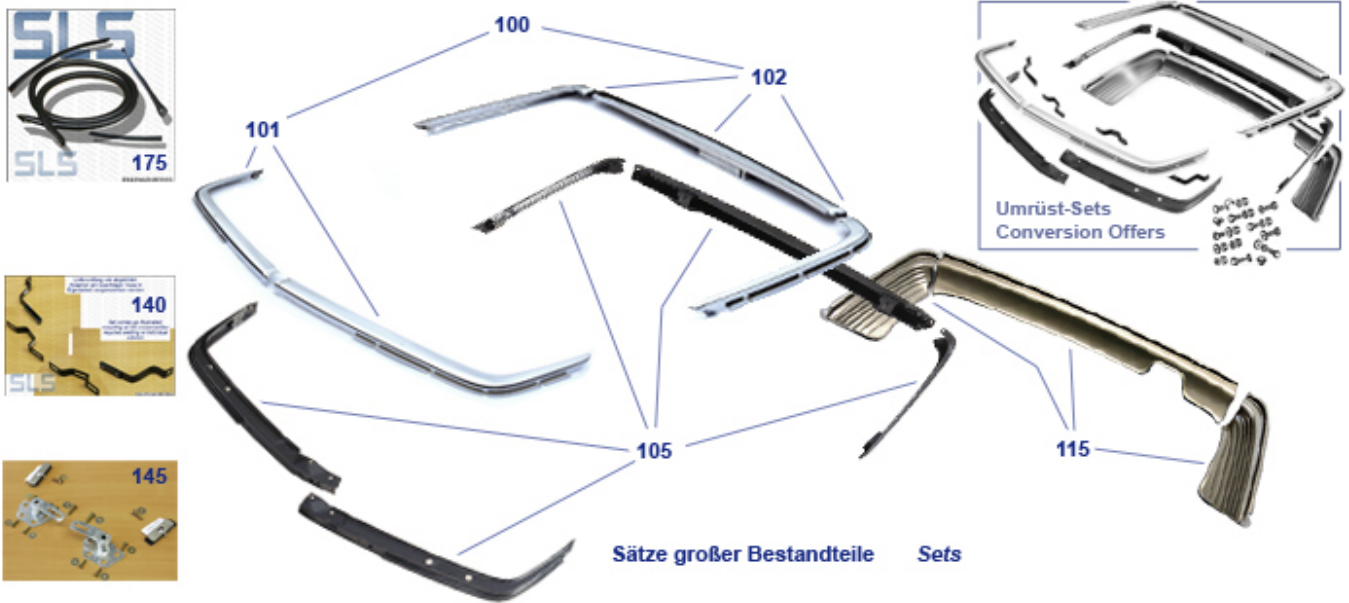

o.a. Glassfibre Reproduction front skirt [779318](#) 535,50 € 9 see 189911 [189011](#) 8,29 €

88 Bumpers, european

Einzelne oder kleinere Bestandteile Separate Components

All parts shown (except special holders, click areas 145 and 140) are compatible with the small standard bumper of the normal Europa models. If you wish to convert large US bumpers to small Euro bumpers: Please keep in mind that no "plug and play" solutions are possible, as the bodysells have differences in the areas of the connection points. We will be happy to put together offers for you that provide information about various set-up options. Assembly instructions are not available, advice from specialized companies is recommended.