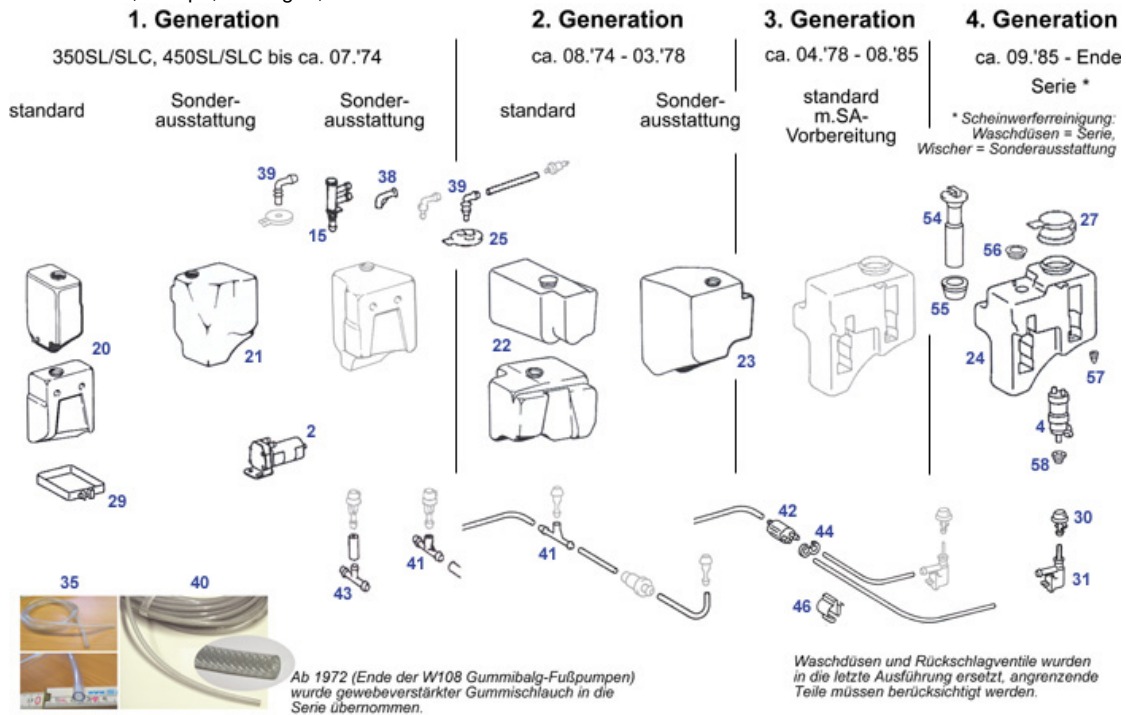

86 Waschwasser Behälter, Pumpe, Leitungen, Düsen

86 Waschwasser Behälter, Pumpe, Leitungen, Düsen