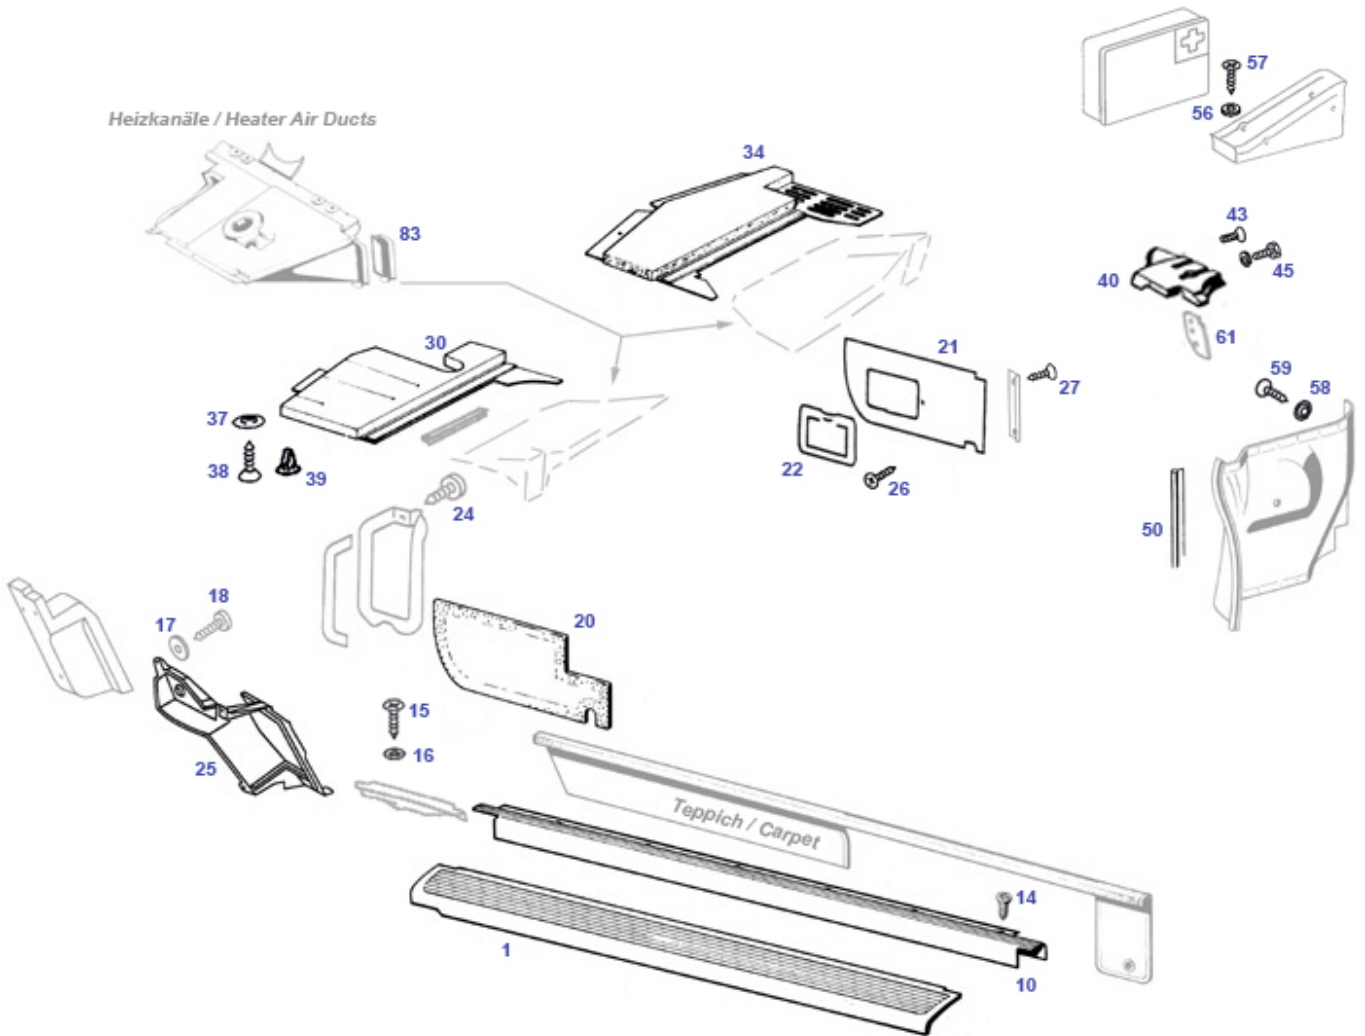

Heizkanäle / Heater Air Ducts

	Sheet metal screw countersunk head 2,9X9,5 galvanized sheet angle stainless steel, fits R+L	990105	0,15 €		Flat headed screw M4x7 chrome	269243	0,19 €
	damaged: garnish rail 768160, dent@frt section	B768160	24,99 €		Set of holding clamps and rivets for rear floor wood	768140	20,43 €
	complete screw set, chrome plated, C107, all SLC models	799335	296,44 €		Metal Clip, covers,	268676	1,79 €
	complete screw set, chrome plated, R107, '72-'85	799333	290,11 €		complete screw set, chrome plated, R107, '85-	799334	271,86 €
1	Rubbermat sill nougat, pair (left+ right)	768023	116,97 €	1	replace SLS 268726	968275	0,60 €
1	Rubbermat sill red, pair (left+ right)	768024	109,99 €	1	Rubbermat sill brasil pair (left+ right)	768026	124,95 €
1	Rubbermat sill caramel, pair (left+ right)	768022	99,95 €	1	Rubbermat sill anthrazit, pair (left+ right)	768830	59,90 €
1	Rubbermat sill anthrazit, pair (left+ right)	768730	83,75 €	1	Rubbermat sill creme, pair (left+ right)	768021	99,95 €
1	Rubbermat sill anthrazit, pair (left+ right)	768025	99,95 €	1	Rubbermat sill grey, pair (left+ right)	768735	86,28 €
1	Rubbermat sill grey, pair (left+ right)	768019	109,99 €	1	Rubbermat sill dark green, pair (left+ right)	768020	99,95 €
1	Rubbermat sill dark blue, pair (left+ right)	768017	109,99 €	10	Rubbermat sill grey beige, pair (left+ right)	768018	99,95 €
10	Covering rocker panel SL LH, Repro	768150	43,33 €	14	Covering rocker panel SL RH, Repro	768160	43,33 €
14	Counter sunk screw 4,2x13, chrome plated	799832	1,45 €	15	Senkschraube LiKo VA, 4,2 x 16	999932	0,56 €
16	countersunk washer / screw escutcheon	373113	0,70 €	17	Counter sunk screw 4,2x14, industrial chromed	799932	0,58 €
					Washer, entry trim strip,fr.	268132	0,18 €