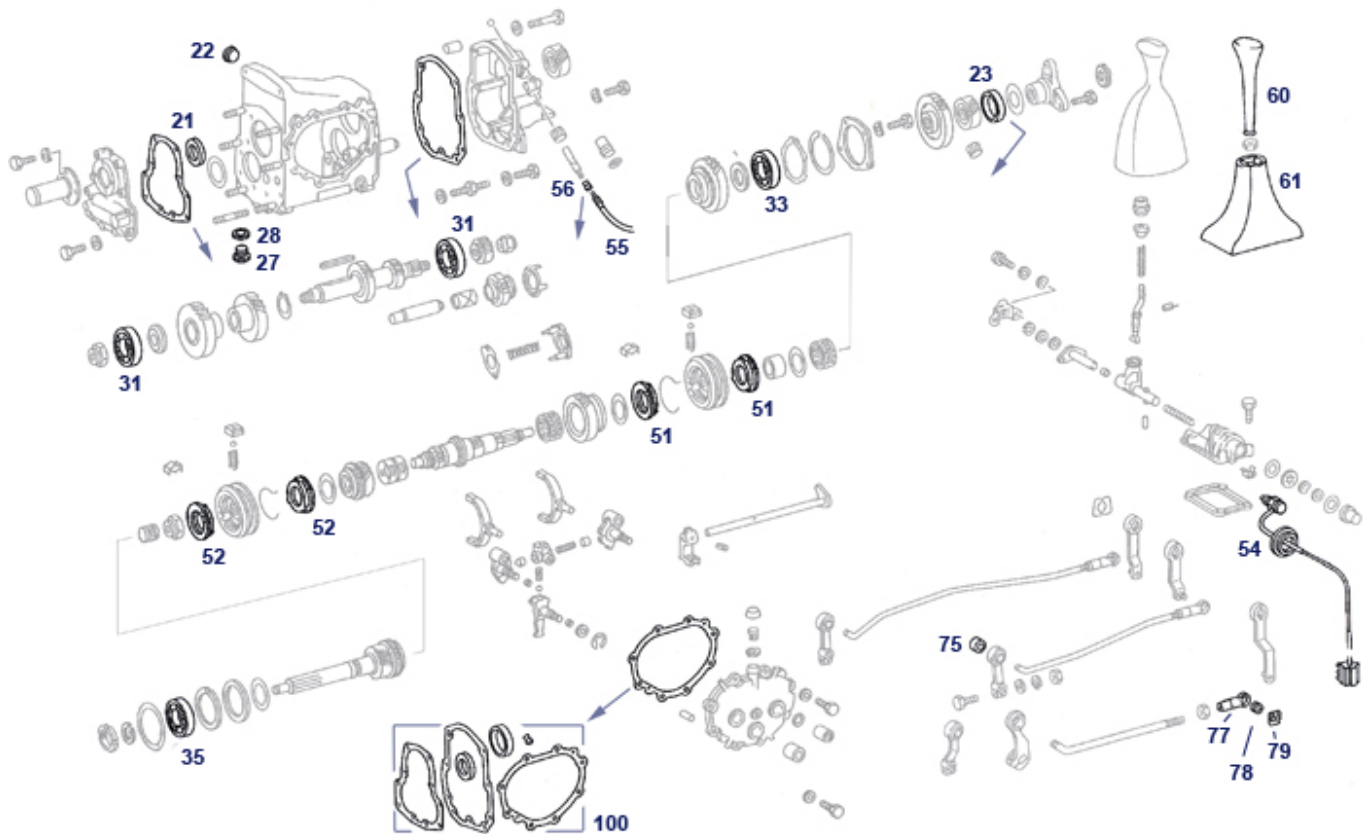

Seal, lever mount at tunnel '85->, man+aut	726851	3,57 €	21	Seal ring inp-shaft eg G716,717..	526030	8,71 €
21	Seal ring input shaft eg G717 5-sp	926042	14,35 €	22	Plug screw M22 with collar	114035	24,61 €
24	Nut, to shaft	526071	3,15 €	27	Plug screw with collar, M24	226046	1,61 €
28	Seal Ring | gear box drain plug	226047	0,44 €	31	ball bearing countershafts, 25x62x17	226076	52,18 €
51	Synchronizer ring e.g. G717, 1152622934	526051	27,37 €	52	Synchronizer ring 115 262 1634, OD ca 71,5	526052	27,37 €
52	Synchronizer ring 1152623034	526053	27,37 €	54	Reverse light switch, console shifter, ca. 69-80	726808	59,99 €
55	Speedo cbl. 350SL/C, 4-gear LHD -->03.8	754105	36,74 €	55	Speedo cbl. 280SL/C, 4-gear LHD -->03.8	754115	33,05 €
55	Speedom.shaft 350SL/C RHD ,4-speed	754110	39,07 €	58	Gasket, lever mount, 4-sp and aut ->'85	726850	13,69 €
61	Lever bellow, rubber, design 123, fits mid.gen 107	726805	89,25 €	75	Bushing, eg gear lever link	726109	0,98 €
77	End piece shift linkage clip, e.g. autm.-shift link	726038	6,46 €	78	Buchse, Schaltgestänge	726111	1,08 €
79		726045	1,25 €	100	Gasket set, manual-4-speed gears FN	726300	32,71 €

27.a Automatic to 03.80: K4A, W4B, W3A, W3B

The gearbox number is, for example, stamped at the edge of the base and/or can be found on a type plate; it usually starts with the aggregate type 722.xxxx. and the country version may be relevant. For spare parts inquiries, we ask you to provide this data. Your vehicle data card also shows the transmission number at the factory delivery.