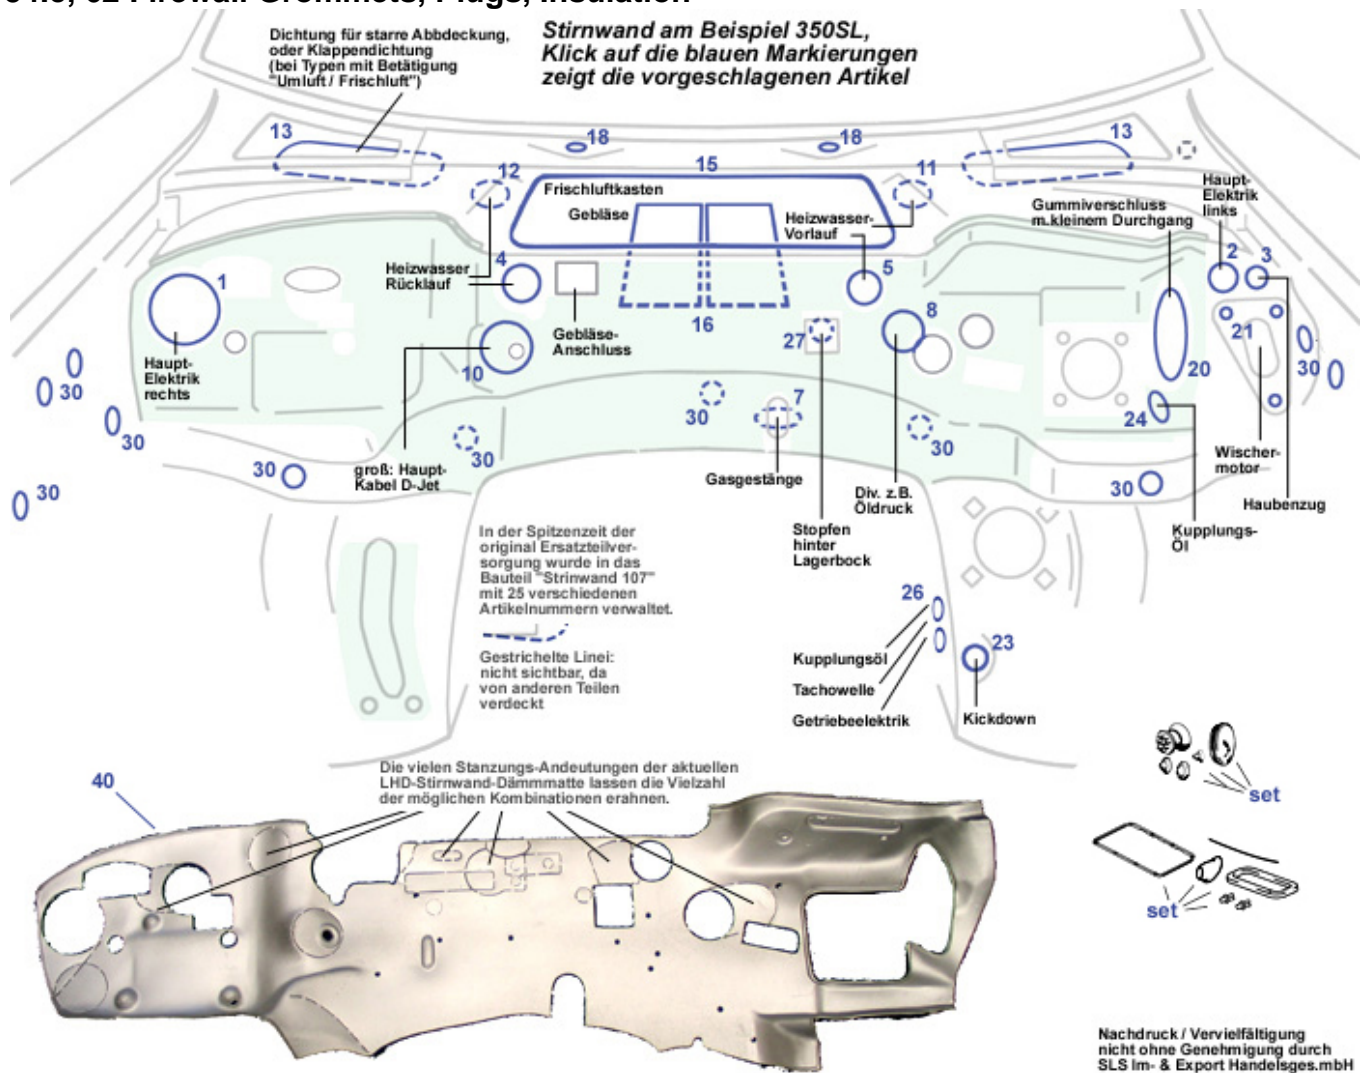

60 Body, raw Frame, Floors and Panelling

54.c, 62 Firewall Grommets, Plugs, Insulation

o.A.	seal pedal bracket/firewall, ca. '68-'85	743028	2,94 €		del.-t.Grommet, rear hood lock	798766	3,34 €
1	Grommet 17/53mm, multihole	798757	5,80 €	2	Grommet,multiple holes, /35	298789	3,05 €
4	Rubbergrommet, heat.return Rt. or drain 108boot	799003	13,01 €	5	Foam ring, heater tube	750395	3,32 €
7	Grommet, acc linkage->firewall, Repro	798775	4,25 €	10	Grommet, angled, 18/25mm oval	798765	9,97 €
12	Rubbergrommet, e.g.waterpipe	799004	9,97 €	13R	Seal profile f.a. inlet	783819	5,37 €
13R	Seal, firewall cover ->08.81	783037	4,74 €	13R	Profile, rubber, 1m, on air inlet	783021	4,97 €
15	Seal, heater cover, similar to genuine material	783110	37,00 €	15	Rubberseal, firewall heater aperture	783810	16,33 €
16	Seal, heater fan | A1078350123	783036	28,50 €	18	Rubber shim, wiper linkage to body 107/108	782248	0,74 €
20	Grommet, large, firewall 107	798759	15,90 €	21	Rubber ring, wiper motor	282407	0,77 €
24	Grommet 6/26, 45°, e.g. hydr-line clut	299001	2,68 €	24	Floor/Body Panel Plug - 26mm	298782	1,30 €
26	Sealing disc, rbr. 34mm	798154	1,65 €	26	Rbr plug 17,5mm	398995	1,17 €

61.c Floors, SL Body

61.c Floors, SL Body