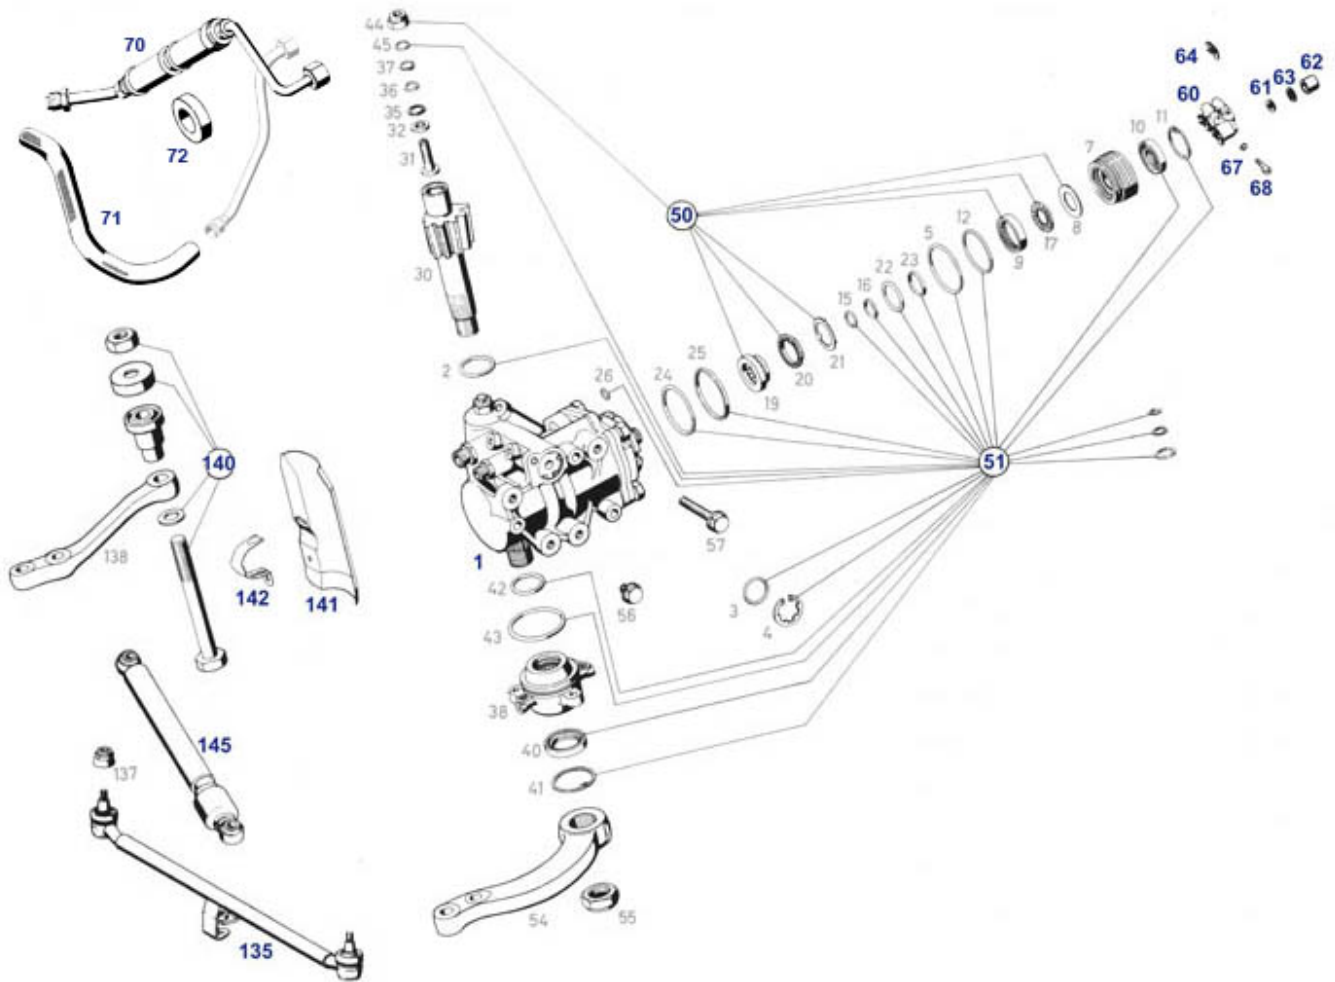

46 Steering

46.a Steering Gear and Linkage LHD 1st Generation

	Castle nut M10X1, long shape, early joint	133006	2,38 €		centering screw to fix steering middle position	758460	20,09 €
	Castle nut M10X1, thin shape, early joint	133706	2,45 €		Handle, key, fits up to 11.'78 ca	789190	12,05 €
	Split pin 2,5 x 25, fits crown nuts steering linkage	133007	0,24 €	51	Gasket kit pwr steerg-box '85-> (107, 123)	746106	46,04 €
51	Gasket set pws steerg.gear up to '85	746115	27,63 €	60	Steering coupling, repro, no maintenanc	746875	99,37 €
60	Steering coupling, repro, no maintenanc	746775	50,35 €	62	del.- t. Nylon bushing, Repro, early column	246876	5,52 €
62	Nylon bushing, coupling,early PU	246776	17,59 €	64	clamp for bolt 798024 SL10	798724	0,95 €
67	Locking shim, M8 bolts	746299	0,38 €	70	PWS-hose 280SL/C LHD 1st gen. FN	799221	121,38 €
70	PWS hose V8 LHD FN	799322	127,45 €	70	PWS hose V8 LHD from ca. 82	799521	129,76 €
70	PWS hose 4.5 USA, middl. Gen FN	799422	127,45 €	70	PWS hose 4.5 USA early	799421	132,59 €
70	PWS hose V8 LHD early	799321	127,45 €	71	1m oil hose pws-return line, i.d.15mm	299020	28,75 €
71	1m PWS oil return hose, 12/18,5mm, from ca. 8.74	799020	34,50 €	99	A1164620093 Switch.ignition ca 67-80	246091	79,99 €
99	Rubberboot, indicator switch from 09.'75 ->	746810	23,40 €	99	Ign lock cylinder, no dedicated code, GenII	746052	193,40 €
99	Ign switch e.g. 107 81-89, data req.	746091	58,75 €	99	Needle bearing, steering column from 1967, ref.-No. A0189816110	246163	9,33 €
99	Multiswitch, LHD, from 09.'75 reproduction	746802	74,38 €	135	Lenkstange orig	746980	148,99 €
135	Drag Link 280-560SL/SLC FEBI	746180	39,96 €	140	Steering arm repair kit from '68 FEBI	246062	19,21 €