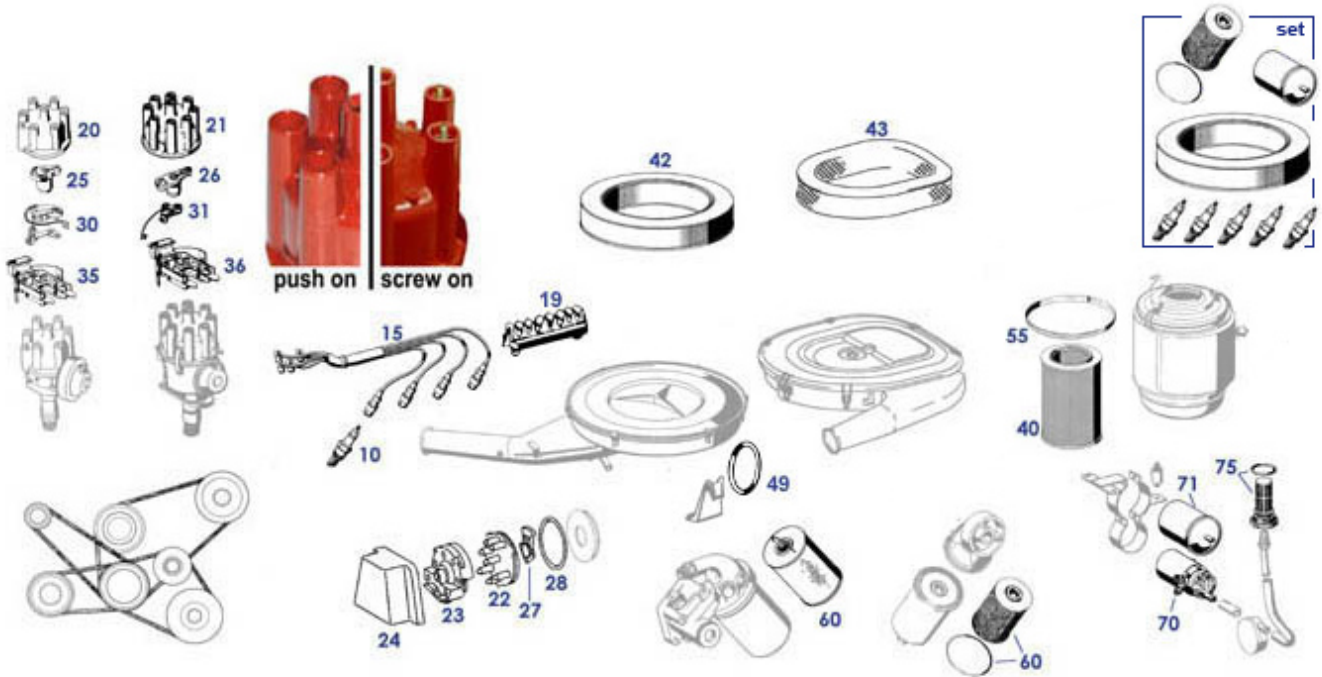

15, 18, 20 Engine Service + Ignition

Eng.Maintenance + Ignition Parts

Eng.Maintenance + Ignition Parts

Image example V-belt: M117 with climate compr. and aux.air pump. Single belt (ribbed belt) for motor M103 click area. Ignition lines and caps: please remove a cable from the distributor before ordering. "Push on" in this type, the distributor cap has a socket, at the end of the cable there is a plug hat. "Screw on" in this type looks an M4 threaded pin from the cap, at the end of the cable is a ratchet bush. "SAE" in this strain, the distributor cap has a waisted pin, at the end of the cable there is a snapping socket.