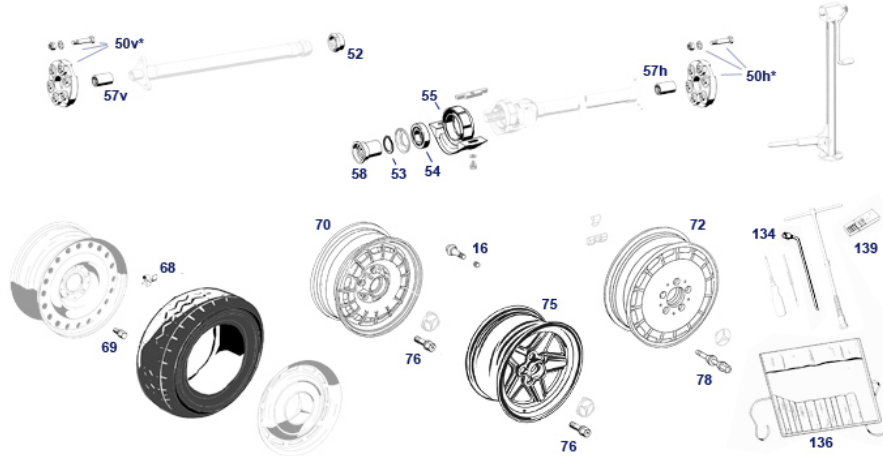

40,41 main prop shaft, wheels

R/C107 were factory-equipped with the tire width 205mm, until 1985 with height 70 on wheels 6.5R14, from front axle MOPF 1985 with height 65 on wheels 7.0R15. The technical axle relationship before 1985 with W115/116 and from MOPF 1985 with W126, always pitch circle 112/hub66,5 holds out the prospect of mounting larger accessory wheels with parts certificates, however, there are neither ABE nor MB approvals for this, but the very tight space conditions at the front must always be checked by a technical inspection center for registration. .Please note that wheel bolts must be compatible with the rim, for this there are SLS-YouTube videos and a catalog table in <https://www.sls-hh-shop.de/main/de/mercedes-w111-w108-w114-/40-radbolzen-nach-gesamtlänge> The Hardy disc table shown here is valid for factory combinations of transmissions and axles: Unit conversions may entail adjustments to the cardan shaft.

* 50v, 50h Zuordnung der Hardyscheiben / Flex.Discs

Typen **ohne** Änderungstermine, eindeutige Einbauübersicht
Types with no changes, uniqueness purpose chart

	vorn/front	hinten/rear
350SL/SLC	741000	741000
450SL/SLC und 5.0, 420/500/560SL (= alle mit M117)	741120	741120
300SL	741010	741003

Typen **mit** Änderungsterminen, FG oder Altteil vergleichen
Types with changes, pls. compare VIN or old part

	vorn/front	hinten/rear
380SL/SLC früh, bis ca. 08.1980	741000	741000
380SL/SLC spät, ab ca. 09.1980*	741120	741120
* Cab ab 001194, Cpe ab 000839		
280SL/SLC Automatic bis ca. 06.1980	741000	741000
280SL/SLC Automatic ab ca. 07.1980	741002	741000
280SL/SLC Schaltgetr. bis ca. 06.1980	741000	741000
280SL/SLC Schalt. ca. 07.1980 bis 08.1981	741002	741000
280SL Schaltgetr. ca. 09.1981 bis 03.1984	741001	741001
280SL Schaltgetr. ca. 04.1984 bis Auslauf	741001	741000

Sortiert nach technischen Merkmalen von Hardyscheibe oder Bolzen weitere Erkennungszeichen

LK90, schmale, symmetrische Bauform, Buchsenlänge 26	Gummidicke 15/22	741000
LK90, Sonderform "Schubweich", ohne Stahlscheiben	Sternanordnung nicht gleichwinklig	741002
LK90, Zug-/Schubweich, Bolzenset-L 50+60	Formscheiben an den Hülsen	741001
LK90, Zug-/Schubweich, Bolzenset-L 55+60	Formscheiben an den Hülsen	741010
LK90, symmetrische Bauform, Buchsenlänge 28,5mm	Gummidicke 17/24,5	741003
LK110, großer Durchmesser	Bolzen M12	741120

Alloy rim Maxilite "Barock" 6x14 ET 30	240808	196,35 €	alloy rim, repro. flatface design, Maxilite 8 X 16"	940816	296,91 €
wheel bolt, total 86mm, zinc plated, without chrome cap	740807	10,53 €	Set 20 Bolt, fits Retrofit-wheels	740805	51,29 €
wheel bolt for MB rim R107 from Sept. 1985	740514	4,14 €	hex nut M12 fine, locking, flat shape	741048	0,57 €
Set prop shaft disc, M117 models + 380from VIN	741710	60,69 €	Alloy rim 7 x 15, design meets 15-hole '85->	740709	269,99 €
bolt, piece, fits alloy rim 300-500SL, 09.1985->	740004	13,33 €	alloy rim, repro. flatface design, Maxilite 8 X 17"	940817	341,53 €
16 Rest: valve	740034	3,50 €	16 Valve, tyre, metal, fits Fuchs-Baroque	240033	105,90 €
16 valve cap, black	740035	0,07 €	40 Reifen 205/70 R 14 H "Maxxis"	340036	196,35 €
48 Washer 13mm e.g. prop shaft disc bolts	741122	0,50 €	49 Nut, flex disc studs, ball joints	733822	2,30 €
50v Set prop shaft disc, M117 models +	741120	109,09 €	52 Nut, prop shaft, near ctr. slip joint	741811	32,14 €