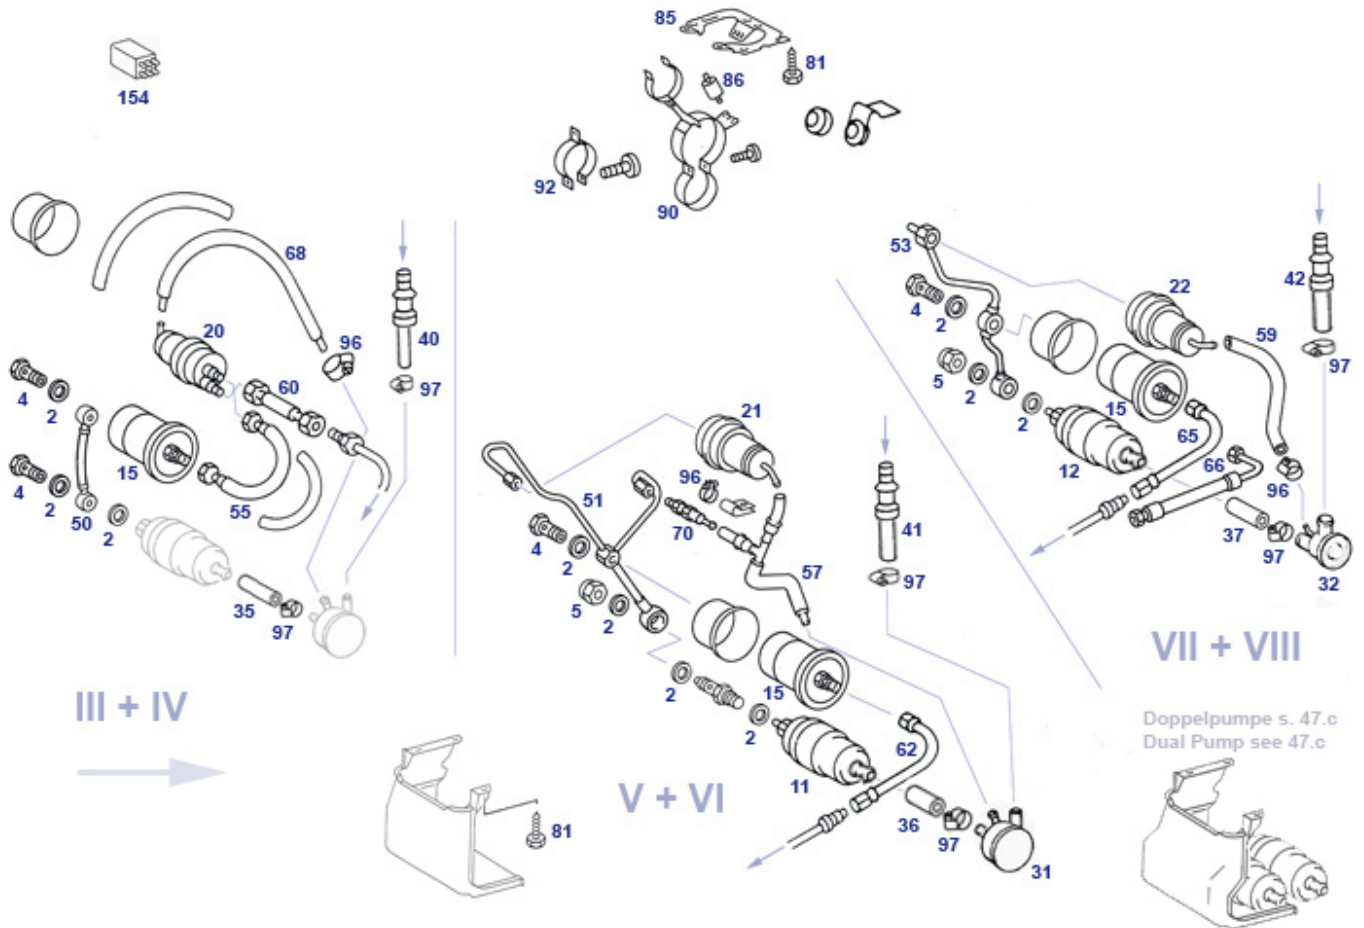

Fuel pump relay, V8 from '85, 10-Pin	754325	36,21 €	clamp inlay	747038	1,84 €
	round cover above fuel sender,Repro	247814	5,20 €	Fuel strainer in fuel tank, w.seal	747713	35,76 €
	Rest: Meyle FP-Relay 0148000032 (0035452405)	754321	101,15 €	rubber inlay, for 3 pipes (8 + 8 + 5mm)	247859	5,63 €
	Fuel pump relay, V8 from '85, 10-Pin	754825	58,85 €	Fuel Pump Check Valve	747141	29,69 €
	Hose, filter->feed line from 85->	747931	50,50 €	Rubber grommet 3/26 e.g. fuel tank vent pipe	798860	1,87 €
	El. relay, 5-pin see pict, div. applications	754329	17,85 €	grommet, hose protection, e.g. fuel hose	798847	1,87 €
	Fuel pressure accumulator 02/79 - 08/85, Repro	747810	215,39 €	A1079972481 grommet, fits ca up to 07.'80	747017	10,00 €
	Ring eyelet, crimp, uninsulated, high-temp. MS sn, ID5.3	997988	0,33 €	rubber buffer, fuel filler door 108,111,SLC107	398795	2,30 €
	Fuel strainer in fuel tank, W107, W116, ... does not fit Diesel	747612	20,23 €	hose clamp 10-16, worm thread style	999888	1,84 €
	hose clamp 12mm	747992	1,32 €	Rubber buffer SL filler flap, 2x needed	798787	2,21 €
2	Seal ring, sump plug	299303	0,13 €	4 Hollow screw M12 x 1,5	747146	2,64 €
5	threaded cap, fuel studs	747143	3,96 €	10 Fuelpump 06.76->08.85+300SL	747006	71,61 €
10	Fuel pump div. K-Jet, Pierburg	747106	176,49 €	15 Fuel filter 6.'76 up to FN, D75mm "Mann"	747700	28,42 €
15	Fuel filter D 81mm, all from '85->	747701	40,73 €	20 Fuel accumulator K-Jet up to 02.'79, Repro	747609	142,75 €
20	Fuel accumulator K-Jet up to 02.'79, Bosch	747709	298,99 €	21 Fuel pressure accumulator 02/79 - 08/85, Bosch	747710	359,75 €
31	flow damper from ca.5'77, 3 studs	747716	96,82 €	35 1m Fuel hose tank->pump 11/17mm, fabric	247005	10,41 €
35	1m Fuel Hose 14/22mm	747029	37,28 €	36 Fuel hose 13 x 20mm, plain mantle	747027	27,19 €
40	Fuel hose 11x17 w. tank fitting	747004	40,28 €	42 Fuel hose 14x20 w. threaded fitting	747002	19,50 €
50	Fuel hose line, pump to filter	747138	21,00 €	50 1m fuel hose 7,5x12,5 fabric surface	247807	7,13 €