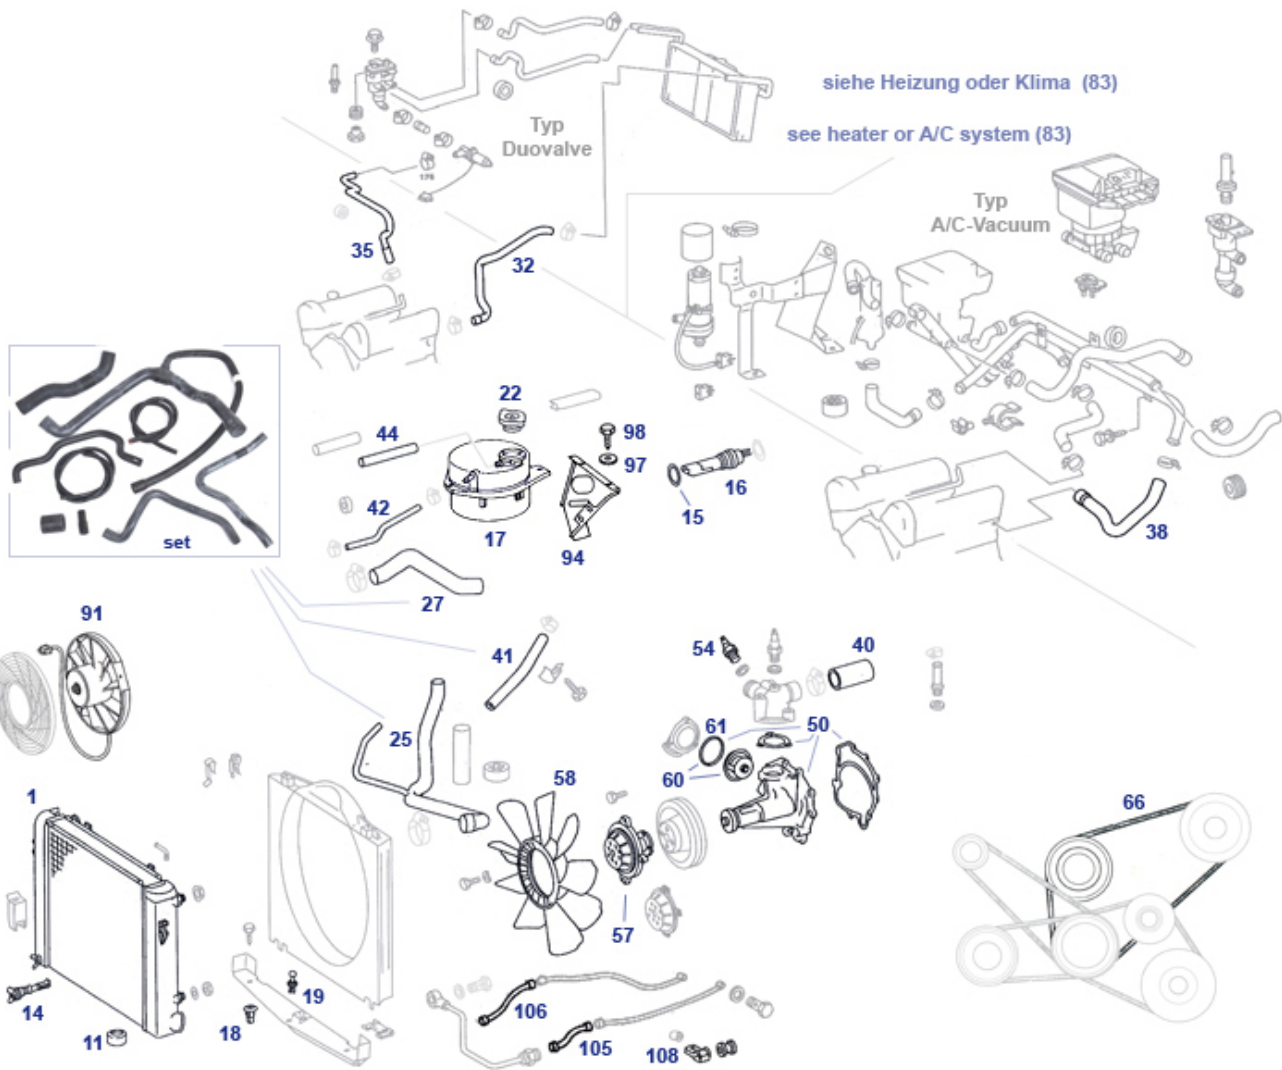

aux el pump, heater hose LHD	783860	196,35 €	1m radiator overflow hose	350023	6,90 €
	cap for coolant reservoir "140", ref.No. A1245000406	750817	3,84 €	Thermo switch 3-pin, 100/115°C, e.g. fan	707526	50,69 €
	Rad.hose up. 380/500SL/C->08.81	750021	32,78 €	Radiator cap ref A 123 501 0215 char-id 120	750016	4,41 €
	Thermoschalter 105/115° 3xRundpol, M14	954129	18,30 €	leaf spring, radiator to shroud	950022	1,77 €
	sensor, temp, e.g. M117 water	954397	17,85 €	Seal ring	701299	0,37 €
	1m cooling water hose 12/19mm	250823	7,14 €	Washer, Star/frame	288047	0,55 €
1	Radiator 420SL, 500SL from 09.'85, 560SL	750008	1.844,50 €	11 buffer water cooler	750856	5,36 €
14	Drain plug, radiators from ca.'85	950021	3,90 €	15 Seal ring, sender in reservoir	750049	4,57 €
16	sender/switch, coolant low level	750054	39,09 €	17 coolant reservoir, late version = fits level sensor	750732	120,90 €
18	Plug rivet for square hole eg, lower rad.cover	788991	1,32 €	19 Plastic rivet e.g. lower fan duct	788992	0,43 €
25	Rad.hose lr.420/500/560 from 09.85	750027	96,50 €	27 Rad.hose upper, V8 from 09.85->	750020	20,44 €
35	Rad.hose htg. Rt.	750075	10,81 €	40 Hose V8 late, waterpump->intake, D42/L58	750605	5,80 €
40	1 m water hose i-D 42mm	750705	36,16 €	41 Water hose, i/D 18mm per metre	250019	19,10 €
42	Water hose, 8/15mm per metre	250016	24,50 €	50 Water pump 420SL, 500SL '85->, 560SL	720024	151,00 €
54	Sender unit, coolant temp.gauge	754097	6,66 €	58 Fan blade M116/M117 from FN	720403	202,70 €
60	Thermostate element 420-500SL/SE 80°C	720011	15,80 €	61 Seal ring	220016	1,31 €
66	V belt 10 X 1100, e.g. WaPu/PWS V8-FN	799118	7,40 €	91 Ballast Resistor 0,2 Ohm, Reproduction	754868	31,66 €
91	el. aux fan (frt mounted) div. 126,	750752	62,48 €	94 bracket for reservoir, can replace	750039	36,00 €