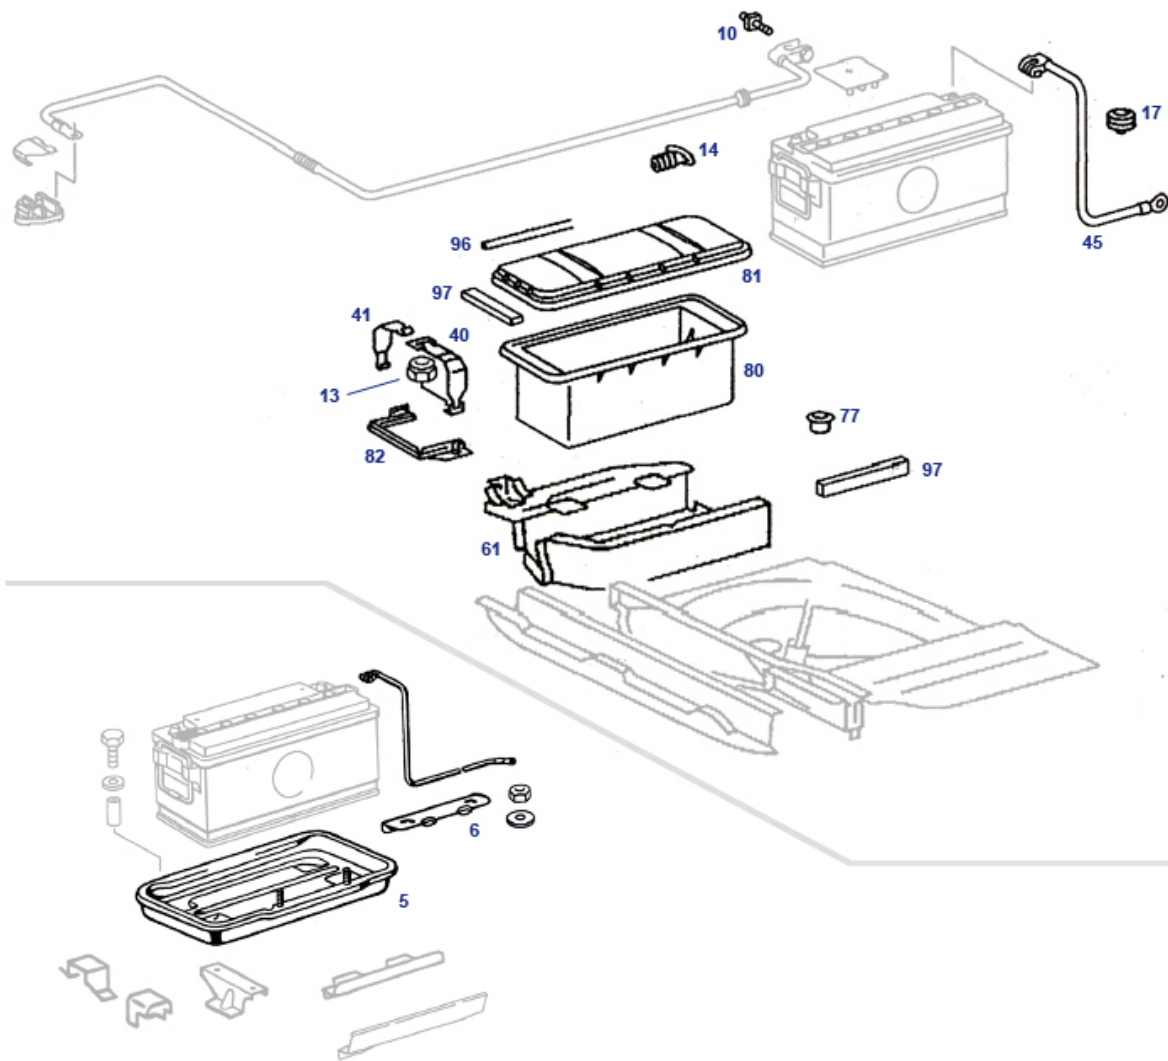

adhesive label, symbol "critical accu height"	799950	14,23 €		Rubber grommet 11/30, bulkh(190),107,...	299017	1,59 €
	raised csk.head tapping screw 3,9 X19 zinc plated	788709	0,19 €		Rubber grommet 11/30, blue silicon rubber	299517	1,59 €
6	Washer 6,5 x 13	799915	0,17 €	5	Battery holder frame R/C107	761226	64,26 €
	del.-t. battery fixing bracket A1076260612	762154	17,40 €	6	nut M6 w. flange, zinc plated	799913	0,37 €
10	battery terminal screw M8 X28	554010	0,62 €	13	hex.nut with non metallic insert M6, zinc plated	799812	0,19 €
14	Rubber grommet 10/42, starter/generator wire	199014	2,75 €	14	del-t: plastic grommet, starter wire @ boot	798876	2,26 €
17	Grommet 6/26	299819	3,15 €	40	metal strip left part for batt. mounting	784640	59,85 €
41	metal strip right part for batterie mounting	784641	26,07 €	45	Ground wire, trunk mounted battery	754245	69,62 €
61	Trunk floor RH,Repro "Batt in trunk"	761881	391,99 €	61	bracket rear body, similar 1076160431	761415	31,40 €
61	Rep.panel trunk floor right	761083	104,96 €	77	Grommet,multihole 27mm	798777	2,59 €
80	Box for optional equipment "battery in trunk"	754080	124,95 €	81	battery box cover for optional equipment trunk mounted	754081	55,16 €
82	holding frame for batt.-box (trunk mounted) front part	754082	40,17 €	82	holding frame for batt.-box (trunk mounted) rear part	754083	40,17 €
96	1m round profile	799696	1,31 €	97	Multi-Purpose Adhesive Insulation Seal	298001	9,40 €

54.f switch elements, operating controls