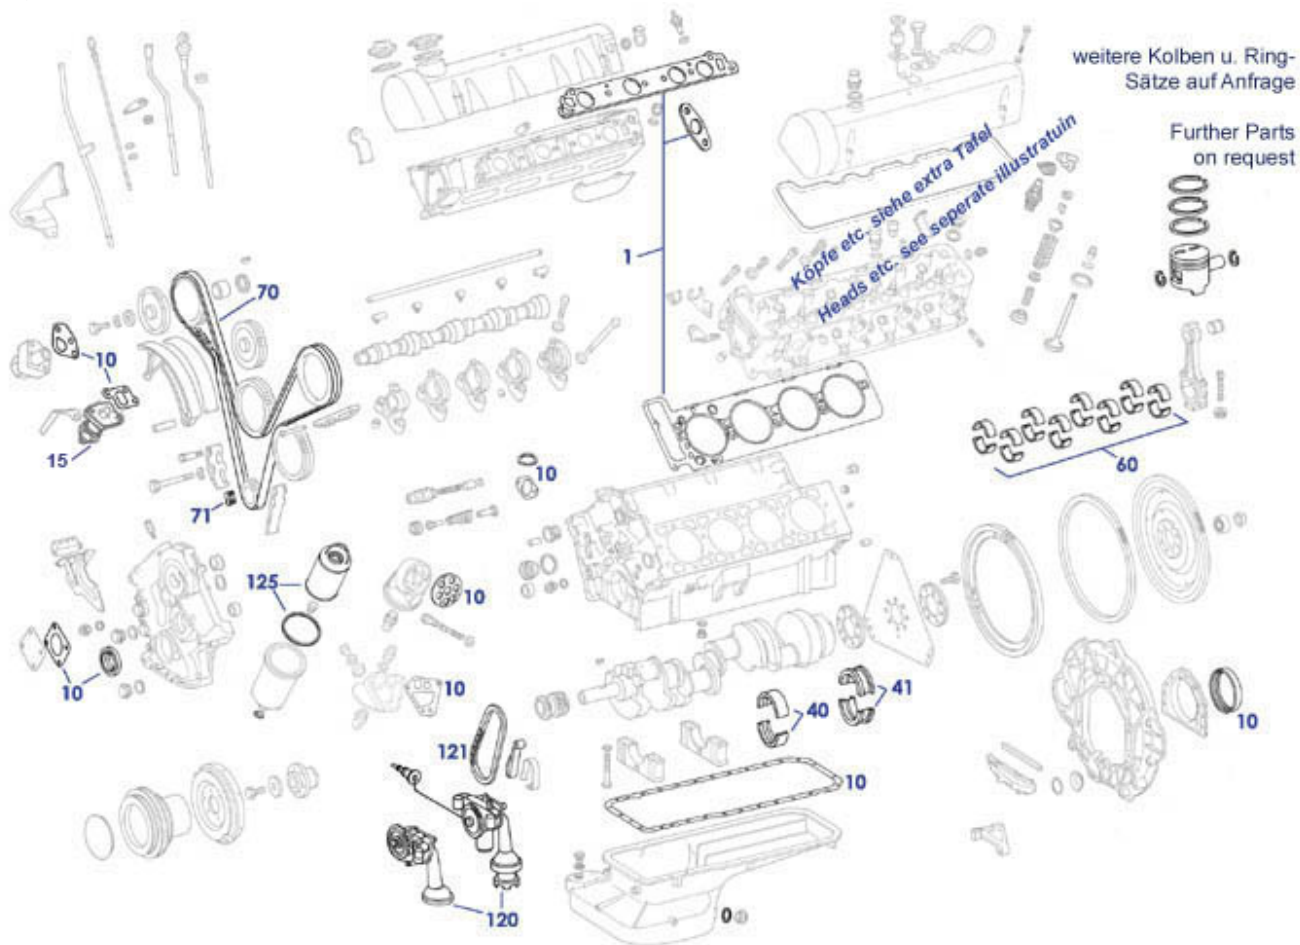

01-05, 18, .. Engine M116/M117, Mechanic

01.b, 03, 05 Motor M116/M117

01.b, 03, 05 Motor M116/M117

tensioner chain tensioner 3.5 and 4.5, cars w/o smog pump	705130	139,49 €	shim	Washer 6,4 x 11 zinc plated	799914	0,12 €
tens2 Chain tensioner, M116/117 .96x (Alloy-V8)	705831	47,60 €		Rocker arm, all V8 116+117	705841	17,85 €
rail Chain guide rail upper, 3.5/3.8/4.2 new	705325	4,11 €	tens2	chain tensioner M117.98x late US, cars w.smog pump	705133	160,28 €
Oil pan gasket, V8 with steel pan, ELRING	701401	30,76 €	tens2	Chain tensioner, M116/117 .96x (Alloy-V8), FEBI	705131	99,21 €
oil pan gasket, V8 with steel pan	701418	15,14 €	o.a.	Gasket per exh-channel V8 up to 4.5	714390	3,55 €
Piston 92.50mm M116.984	703322	168,34 €	o.a.	spring bushing, e.g. intake seal fixture	714359	0,69 €
In hex cyl bolt 12.9, M10x50	705103	1,82 €		washer, cyl bolts	701022	2,08 €
1 Gkt.set, cyl.head 500late/560 Rt.	702561	109,55 €	1	Gasket set cyl.head 350SL/SLC left	702850	94,27 €
1 Gasket intake/head RH FN 117.985 US	714342	7,88 €	1	Gasket set cyl.head 350SL/SLC right	702860	101,53 €
1 Gasket, inlet plenum -> head L or R .98	714352	8,66 €	1	Gasket intake/head LH FN 117.985 US	714341	10,07 €
1 M117.960 & M117.961 Engine Right Head Gasket Set	702560	132,69 €	1	Gkt.set, cyl.head 500late/560 lt.	702551	111,48 €
1 M117.960 & M117.961 Engine Left Head Gasket Set	702550	135,92 €	1	Head gasket set 116/7.984/5/6 Euro LH	702450	96,04 €
1 Gkt. set, cyl. head 380SL RH from FN	702362	106,66 €	1	Gkt.set,cyl head 380SL/C FN Rt	702361	64,28 €
1 Gkt.set,cyl.head350SL/SLC Rt.	702360	98,59 €	1	Gkt. set, cyl. head 380 LH. late FN	702352	111,93 €
1 Gkt.set,cyl.head 380SL/C Lt up to FN LT	702351	71,29 €	1	Gkt.set,cyl.head 350SL/SLC lft	702350	94,51 €
1 Head gasket set 116/7.984/5/6	702460	109,86 €	10	Gasket, chain tensioner V8 3.5, ..	705134	2,14 €