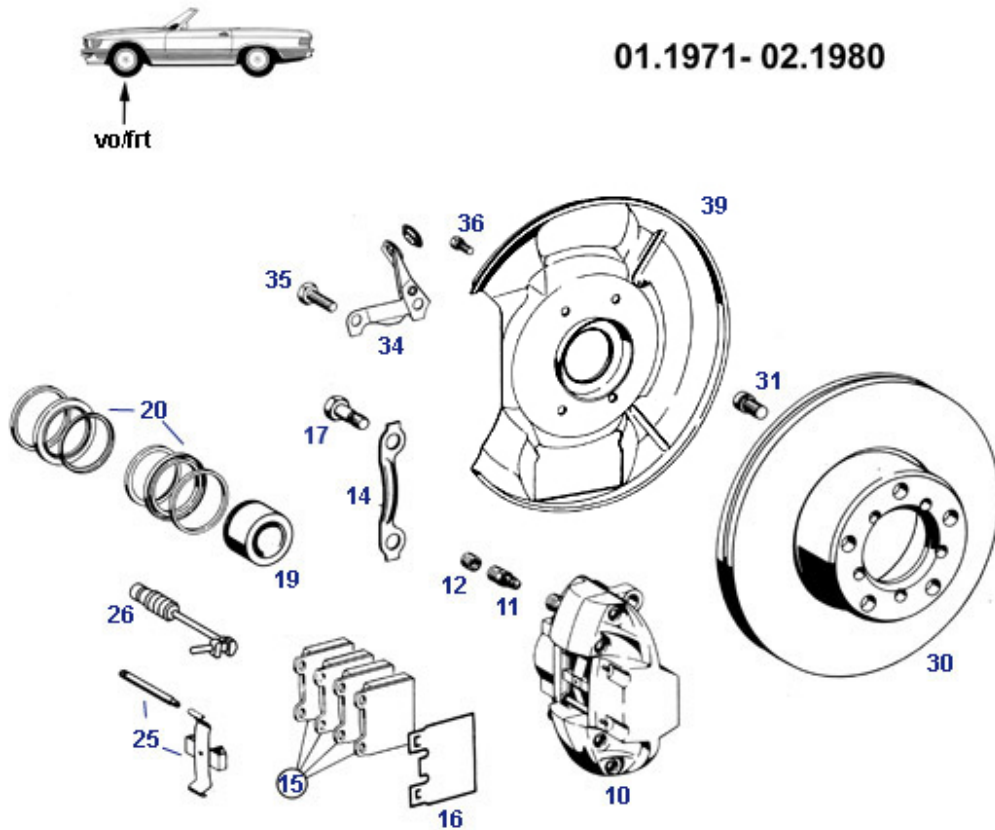

42 Brakes

42.c Front wheel brake up to 02.1980

42.c Front wheel brake up to 02.1980

01.1971- 02.1980

	Repair kit Caliper | W113 & R107 > 12.1972	242715	79,99 €	10	Caliper 350SL/SLC front left side 1971+1972	742009	490,65 €
10	Caliper 01.73->08.80 front right, Budweg	742820	144,63 €	10	Caliper 01.73->02.80 front left, budweg	742810	144,63 €
10	Caliper 350SL/SLC front RH early 1971+1972	742019	490,65 €	10	Caliper 01.73->02.80 front Lt.	742010	455,87 €
10	Caliper 01.73->08.80 fr. Rt.	742020	437,55 €	11	Valve, brake cyl bleeder	242001	6,72 €
12	Bleeder valve cap, brake, steering	143041	2,05 €	14	locking plate, caliper frt '66-12'76	242008	6,19 €
15	Set brake pads frt. calipers '65-'72,ATE	242030	31,12 €	15	Brk.pads 280/350/450SL/SLC frt 73-80 ATE	742030	30,08 €
20	Rep-kit calip.frt.01.73->02.80	742016	28,98 €	20	Brake caliper seal kit, 66-72	242815	20,68 €
20	Brake caliper seal kit, fits ATE 66-72	242015	47,60 €	25	Fitting kit, brake pads	242081	9,41 €
25	Brake fittings, fr. 107+116	742028	15,53 €	26	Wear contact, brake pad	742025	2,52 €
34	bracket for brake hose front right, non-ABS	742998	20,84 €	34	bracket for brake hose front left, non-ABS	742999	20,84 €
35	fine thread screw, steering arm to steering nuckle	733978	0,93 €	39	brake dust cover plate frt LH, non ABS	742210	79,67 €

42.d Front wheel brake 03.1980-08.1985

42.d Front wheel brake 03.1980-08.1985