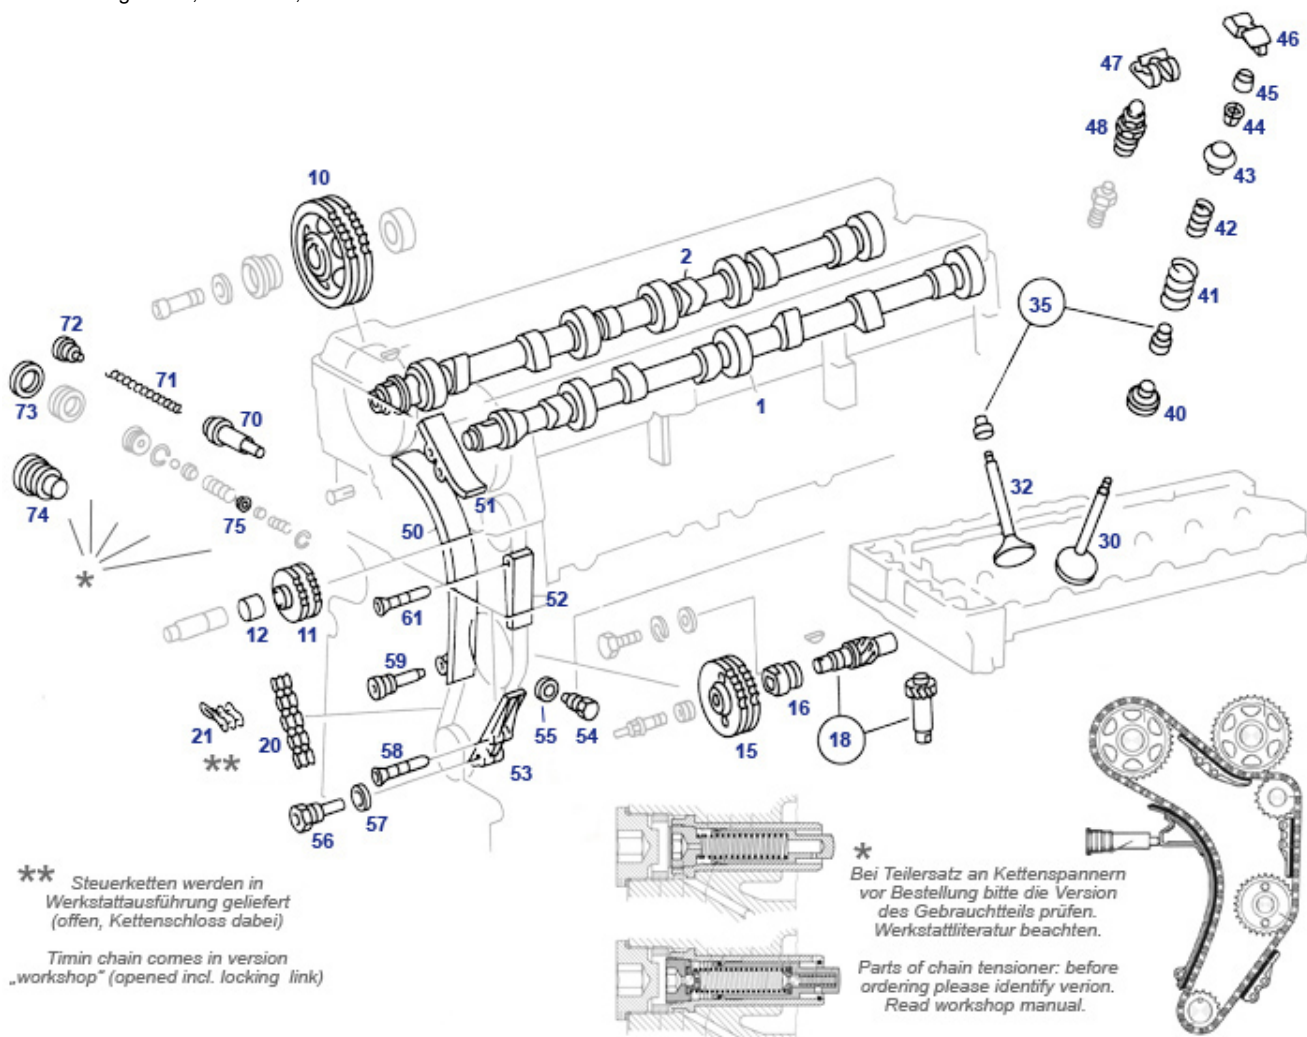

40	Valve guide exh.M110, 15,04mm	705261	12,74 €	40	Ventilführung A M110 Rep.II. 15,40mm	705263	10,78 €
41	Valve guide In, M110 14.04mm	705241	7,08 €	49	Dichtung Krümmer M110	714298	0,81 €
49	Gkt.,outlet manif./cyl. head	714290	0,57 €	50	Sender unit, coolant temp.gauge	754097	6,66 €
52	Temp. sender , not usable replacement	754396	27,27 €	61	sealing ring, aluminium 30mm	215032	0,81 €
62	Seal ring	701299	0,37 €	63	Washer	143039	3,25 €
64	Seal ring 14mm Alu	207186	1,08 €	65	Copper seal ring	207115	0,18 €
66	Seal ring 10x13,5, copper, e.g. wheel cyl, ..	142039	0,18 €	100	Cyl. head gasket set M110 late.	702101	145,11 €

05 M110 Timing Chain, Camshaft, Valves

05 M110 Timing Chain, Camshaft, Valves

	woodruff key, standard, 4mm	205077	1,00 €		A6219910467 Woodruff key, 4° cs.	205078	13,99 €
10	A1300520001	705201	184,45 €	11	A1300500005	705225	110,00 €
12	Bushing	105112	40,70 €	15	A1300520002	705222	160,65 €
16	Bushing, intermediate sprocket shaft	205020	59,98 €	20	Timing chain 130 Inks (shorten,if necessary)	105003	60,90 €
21	MasterLink Duplex chain (content of chain)	199013	2,55 €	30	Valve, Inlet, M110	705250	27,31 €
32	Valve, Exhaust, 2.8 / 3.5 up to eng.-no	705270	70,00 €	32	Valve,Exhaus, 4.2/5.0/5.6 and 110 fromF	705570	48,55 €
35	Example with M110.990: Manual from M ... 001460 Autom. from M	705094	10,33 €	44	Valve collet, 1 half, '67-> (from 250)	205035	0,65 €
45	Shim 280SL FN 3.5mm	205048	32,00 €	45	Shim 280SL late, 4.5mm = standard	205047	32,94 €
45	Shim 280SL FN 2.5mm	205049	33,62 €	46	Rocker M110 FEBI	705030	23,49 €