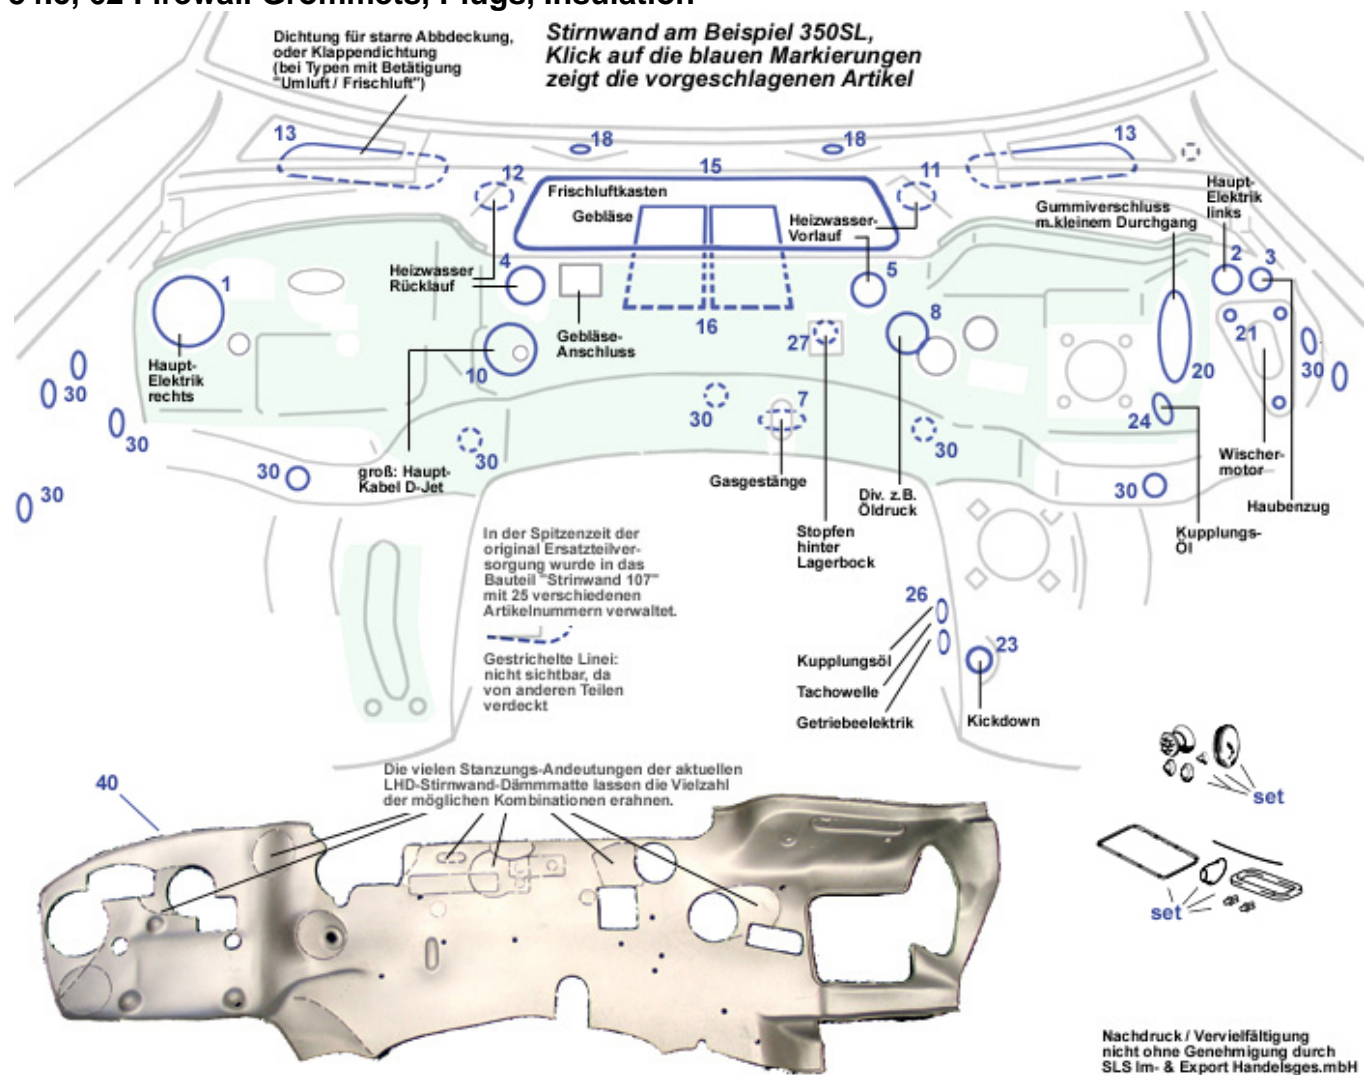

68, 69 Interior Covering, Damping, Insulation

54.c, 62 Firewall Grommets, Plugs, Insulation

o.A.	seal pedal bracket/firewall, ca. '68-'85	743028	2,94 €		del.-t.Grommet, rear hood lock	798766	3,34 €
1	Grommet 17/53mm, multihole	798757	5,80 €	4	Rubbergrommet, heat.return Rt. or drain 108boot	799003	13,01 €
5	Foam ring, heater tube	750395	3,32 €	7	Grommet, acc linkage->firewall, Repro	798775	4,25 €
8	Grommet,multiple holes, /35	298789	3,05 €	10	Grommet, angled, 18/25mm oval	798765	9,97 €
12	Rubbergrommet, e.g:waterpipe	799004	9,97 €	13R	Seal profile f.a. inlet	783819	5,37 €
13R	Seal, firewall cover ->08.81	783037	4,74 €	13R	Profile, rubber, 1m, on air inlet	783021	4,97 €
15	Seal, heater cover, similar to genuine material	783110	37,00 €	15	Rubberseal, firewall heater aperture	783810	16,33 €
16	Seal, heater fan | A1078350123	783036	28,50 €	18	Rubber shim, wiper linkage to body 107/108	782248	0,74 €
20	Grommet, large, firewall 107	798759	15,90 €	21	Rubber ring, wiper motor	282407	0,77 €
24	Grommet 6/26, 45°, e.g. hydr-line clutc	299001	2,68 €	24	Floor/Body Panel Plug - 26mm	298782	1,30 €
26	Sealing disc, rbr. 34mm	798154	1,65 €	26	Rbr plug 17,5mm	398995	1,17 €

68.a Dashboard and wooden covers

68.a Dashboard and wooden covers