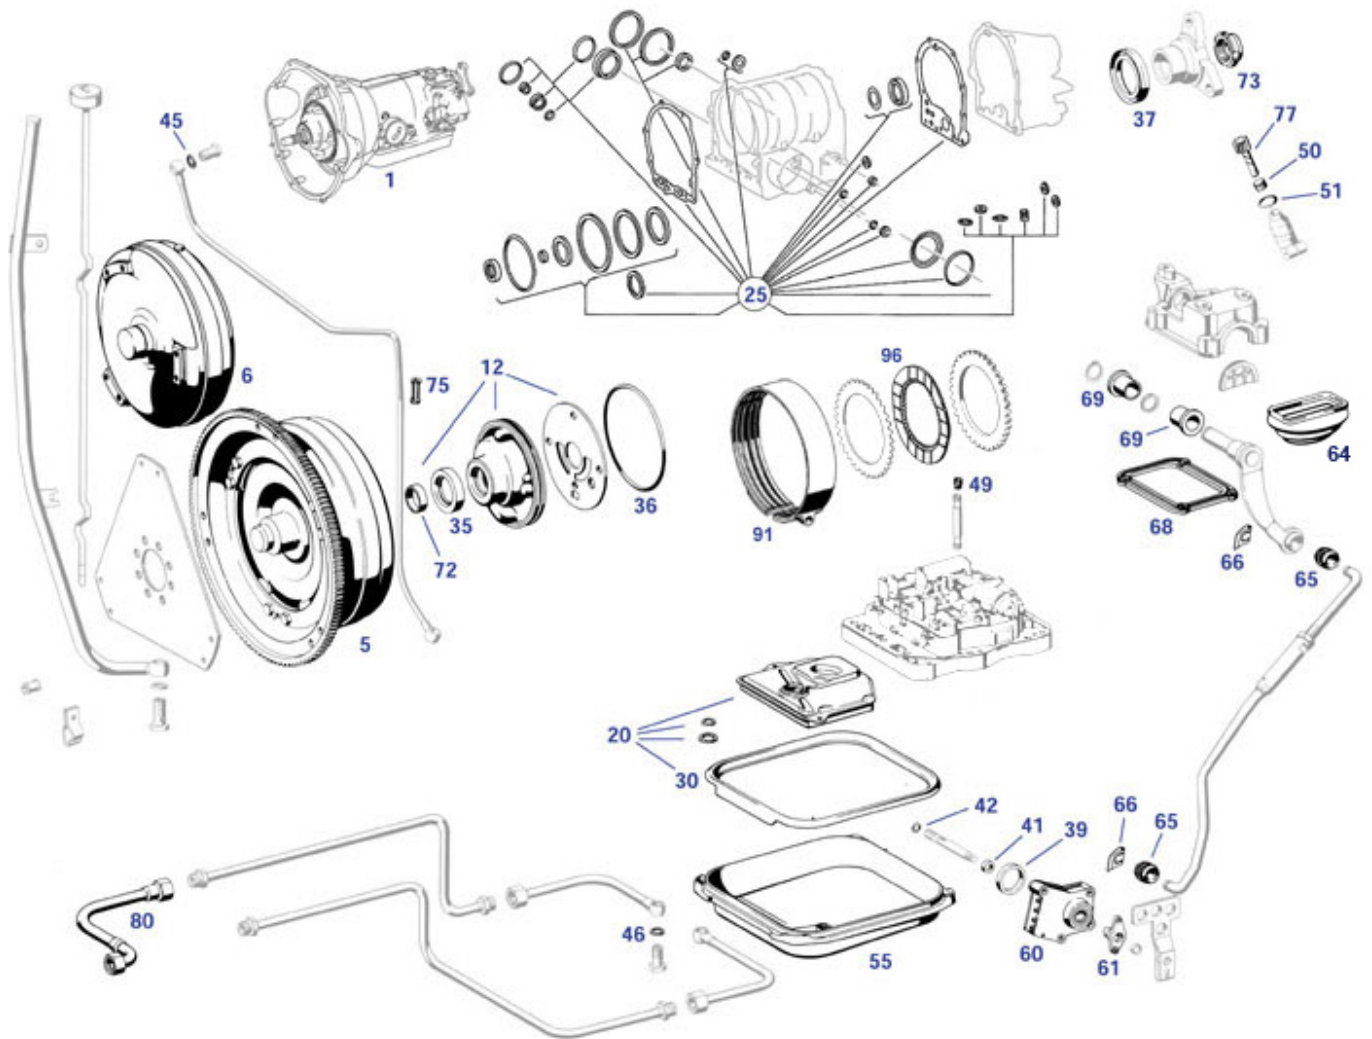

hollow bolt M12, e.g. @autom gear lines	107141	10,59 €	lever	Rubber surround, lever box ->'85	727005	6,05 €
	Autom.oil filter+gasket,8-cyl->3.80	727802	15,92 €		friction disc, auto g.b. 2.1mm e.g. W4B025	327225	19,24 €
	friction disc (autm clutch Rev) eg W4A040	727239	19,64 €		friction disc (autm clutch K1) eg W4A040	727236	19,64 €
lever	Light bulb 12V/2W, BA7s	299079	1,99 €		friction disc (autm clutch K2) eg W4A040	727227	19,64 €
manual	End piece shift linkage	726038	6,46 €		Gasket, Autm Oil pan from ca. 03.'80, from 722.3..	727304	6,50 €
	Dichtring 43x58x7, FKM, Rechtsdrall	R7027045	7,78 €	20	Copper seal ring M12 e.g. Autm transm	799303	0,18 €
20	Auto.oilfilter 280SL/C 77->80, no seal	727006	23,87 €	20	Autom.oil filter+gasket,8-cyl->3.80	727002	14,99 €
20	Autom.oil filter+gasket,6-cyl->8.77	727003	19,42 €	30	Gasket autom.-oil sump	727009	2,20 €
35	Dichtring 44x60x8 VMQ Rechtsdrall	727445	8,75 €	35	Seal ring,primary pump, au.	227045	6,62 €
36	O' ring, primary pump, autm.	227047	2,31 €	37	Oilseal ring,autom.exit,e.g. K4A040	727040	5,26 €
41	Sealing ring, Autm. link->Grbox K4A040	727066	3,72 €	45	Seal ring 10x13,5, Alu, e.g. sender, hollow bolts	227023	0,50 €
46	alu seal ring M12, eg.eng.block @ chain	298712	0,13 €	50	Seal ring speedo/rev drive	126039	4,88 €
64	Bellows, gear shift selector, lower, up to 85	726007	20,03 €	65	Change lever bearing, autom.	726110	1,15 €
66	clip, e.g. autm.-shift link	726045	1,25 €	68	Gasket, lever mount, 4-sp and aut ->'85	726850	13,69 €
73	Nut, to shaft	526071	3,15 €	75	Protective sleeve,vacuum pipe	227858	5,36 €
80	Hose autm-oil ->radiator, except 300SL	727001	46,99 €	96	friction disc 113 autom. 2.2mm	227225	19,24 €
96	friction disc (autm clutch) eg W4B025	727225	10,63 €	727362	Seal, kickdown solenoid	727362	0,45 €