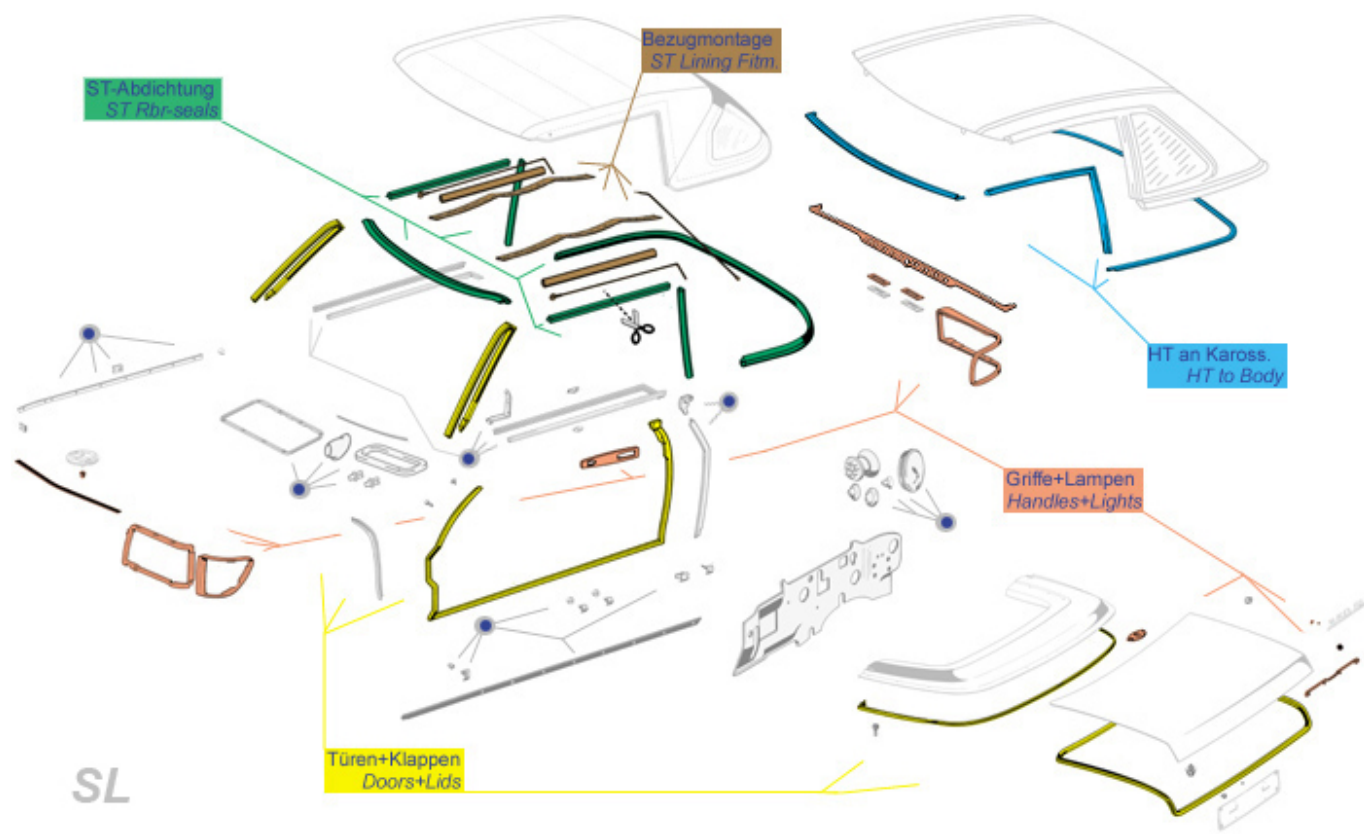

72.x Body Rubber Seals / Weatherstrip Kits

SLC