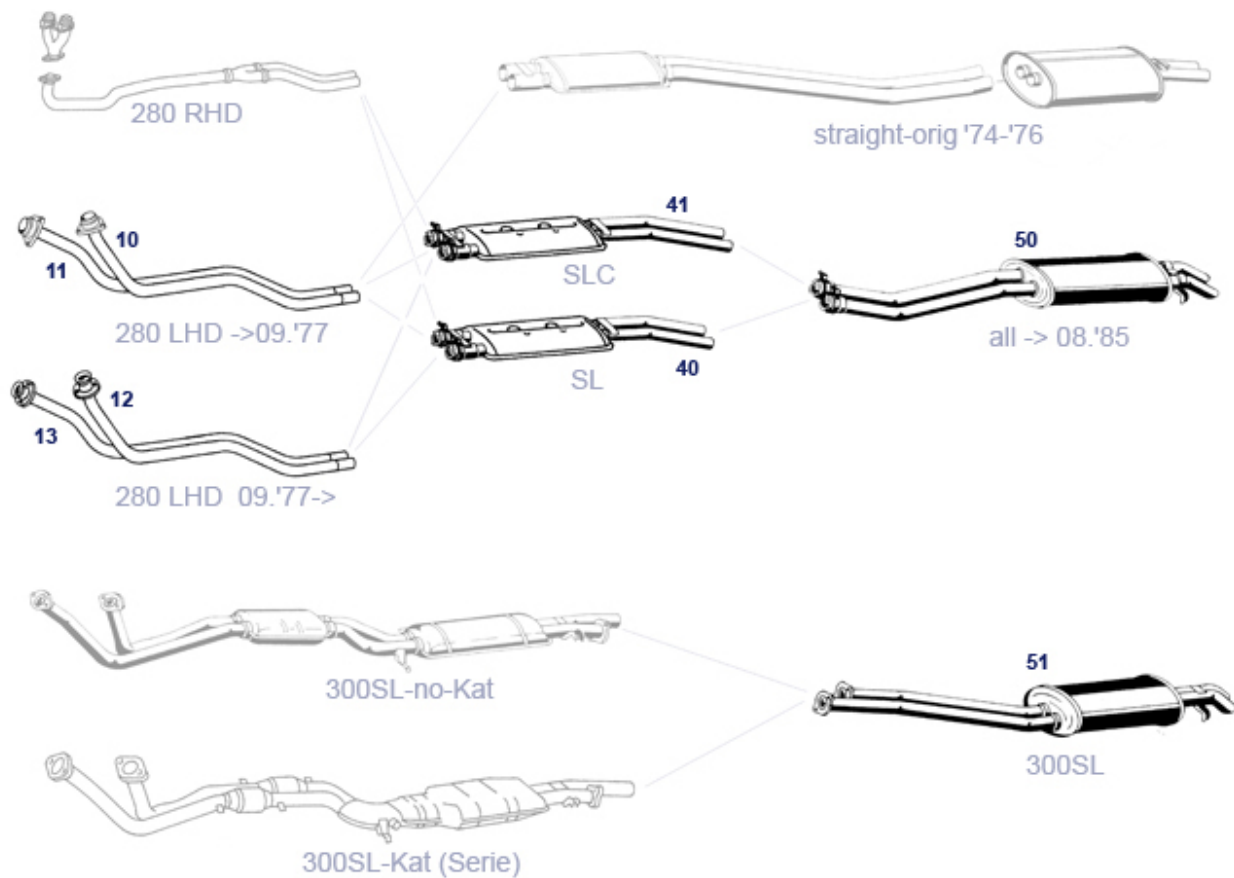

49.c Exhaust systems 6-Cylinder

49.c Exhaust systems 6-Cylinder

	Mid.-Silencer 280,350,450SL,8kg,nearly OE- shape	749720	219,00 €		Hex. bolts zinc plated, M8 X 65	749850	1,21 €
10	Frontpipe 280SL/SLC, Lt. FN	749901	169,00 €	11	Frontpipe 280SL/SLC, Rt. FN	749902	169,00 €
12	Frontpipe 280SL/SLC LHD, late, LH	749003	188,50 €	13	Frontpipe 280SL/SLC LHD late RH	749004	188,50 €
16	Frontpipe + mid. box 300SL 107.041 LHD-No-Kat	749817	2.499,00 €	40	Mid.-Silencer 280SL, 350-450SL, no Kat,Aftermarket	749120	199,99 €
41	Ctre silencer SLC->'80,zn-al-plated	749121	333,33 €	50	Rr.silencer->8.85,zn-al-plated	749130	196,35 €
50	Rear silencer R107, up to 8.85, brand Walker	749131	205,86 €	50	rr "sport" muffler, stainless, brand "Eisenmann"	749530	1.199,00 €

49.e Exhaust Fitment Parts

49.e Exhaust Fitment Parts