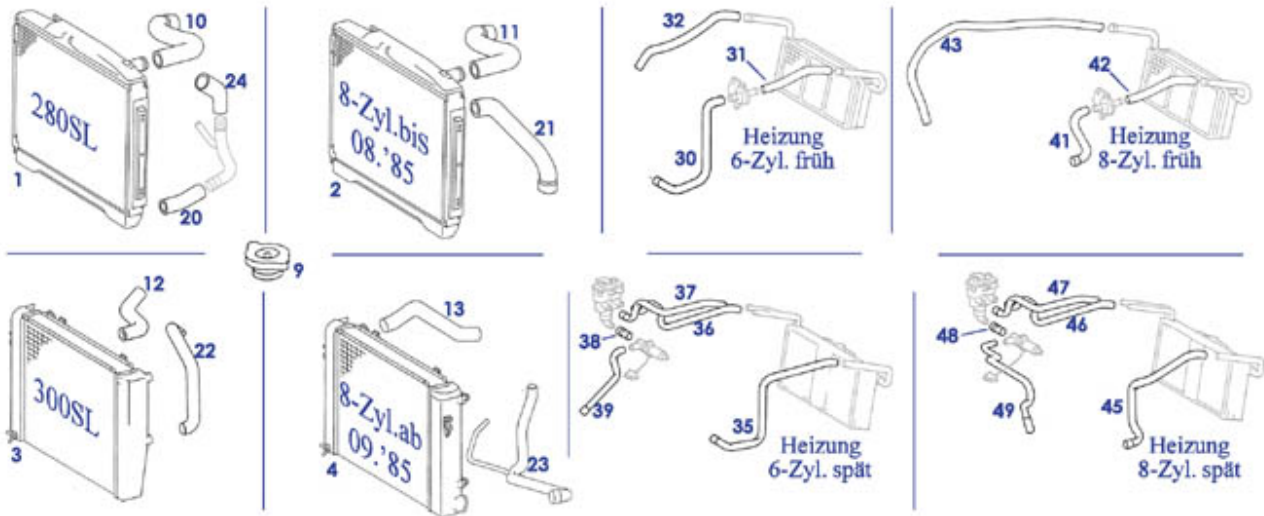

50, 20, 83 Cooling System

50, 20, 83 Radiator and Waterhoses, main

50, 20, 83 Radiator and Waterhoses, main

	1m cooling water hose 12/19mm	250823	7,14 €		bracket for reservoir, can replace other variants	750039	36,00 €
	Pipe,water air venting M110	720205	2,32 €		Rest: Water Pump 3.5/4.5, Version ...0801	720018	146,87 €
	Hose V8 late, waterpump->intake, D42/L58	750605	5,80 €		1 m water hose i-D 42mm	750705	36,16 €
	Rad.hose lr.280SL/C FN	750814	10,50 €		fan clutch M116/117	720630	89,00 €
	hex. head tapping screw with cone end, zinc plated 4,8 X 19	799723	0,19 €	2	Fan blade M116/M117 from FN	720403	202,70 €
2	Water pump V8 FN (.962), comes with pulley	720025	142,79 €	2	Plastic rivet e.g. lower fan duct	788992	0,43 €
3	waterpump M103 Autom.	720829	133,18 €	3	Seal ring M103... water pump to engine	920311	1,36 €
4	Radiator 420SL, 500SL from 09.'85, 560SL	750008	1.844,50 €	4	buffer water cooler	750856	5,36 €
4	Water pump 420SL, 500SL '85->, 560SL	720024	151,00 €	4	Plug rivet for square hole eg, lower rad.cover	788991	1,32 €
9	coolant reservoir, late version = fits level sensor	750732	120,90 €	9	Radiator cap ref A 123 501 0215 char-id 110	550016	5,36 €
9	Radiator cap ref A 123 501 0215 char-id 120	750016	4,41 €	10	Rad.hose280SL/C Rad./thermo	750012	26,64 €
11	Rad.hose upper, 380/500SL 09.81->	750022	19,00 €	11	Rad.hose up. 380/500SL/C->08.81	750021	32,78 €
11	Rad.hose up. 350/450SL/C	750019	13,70 €	12	Cooling w.hose 300SL radiatorreservoir	750018	24,59 €
12	Radiator hose upper, 300SL	750023	17,08 €	12	Water hose, thermostate->head e.g. 129.060	950304	5,95 €
13	Rad.hose upper, V8 from 09.85->	750020	20,44 €	21	Rad.hose 350/450SL/C	750024	37,00 €
21	Radiator hose 380-500SL, data required	750015	32,78 €	21	Rad.hose lower, various 8-cyl. W107	750025	39,60 €
21	Lower Rad hose 380SL/C Export (AUS/S/JP)	750037	7,34 €	22	Rad.hose lr.300SL fr. A 082029->	750029	21,59 €
22	Rad.hose lr.300SL -> A 082028	750028	30,06 €	23	Rad.hose lr.420/500/560 from 09.85	750027	96,50 €
24	Rad.hose to WaPu 280SL/C	750033	15,70 €	24	Water pump M110-Limo: 280/C/C/SE VIN!pl	620020	59,95 €
30	Rad.hose htg. left - FN -	750083	28,00 €	30	Rad.hose htg. Lt. 2.8 FN	750084	7,13 €
30	Rad.hose htg. left	750082	23,22 €	30	Hose clamp 23-31mm, worm thread style	750042	1,09 €
31	CL hose heater, feed, all RHD, LHD->82	750881	19,14 €	32	CL hose, heater return R6 RHD (LHD->82)	750880	19,14 €
35	Rad.hose htg. 280SL Lt.	750085	23,91 €	36	Return hose, heater to Duovalve, (rh hose)	750086	16,37 €