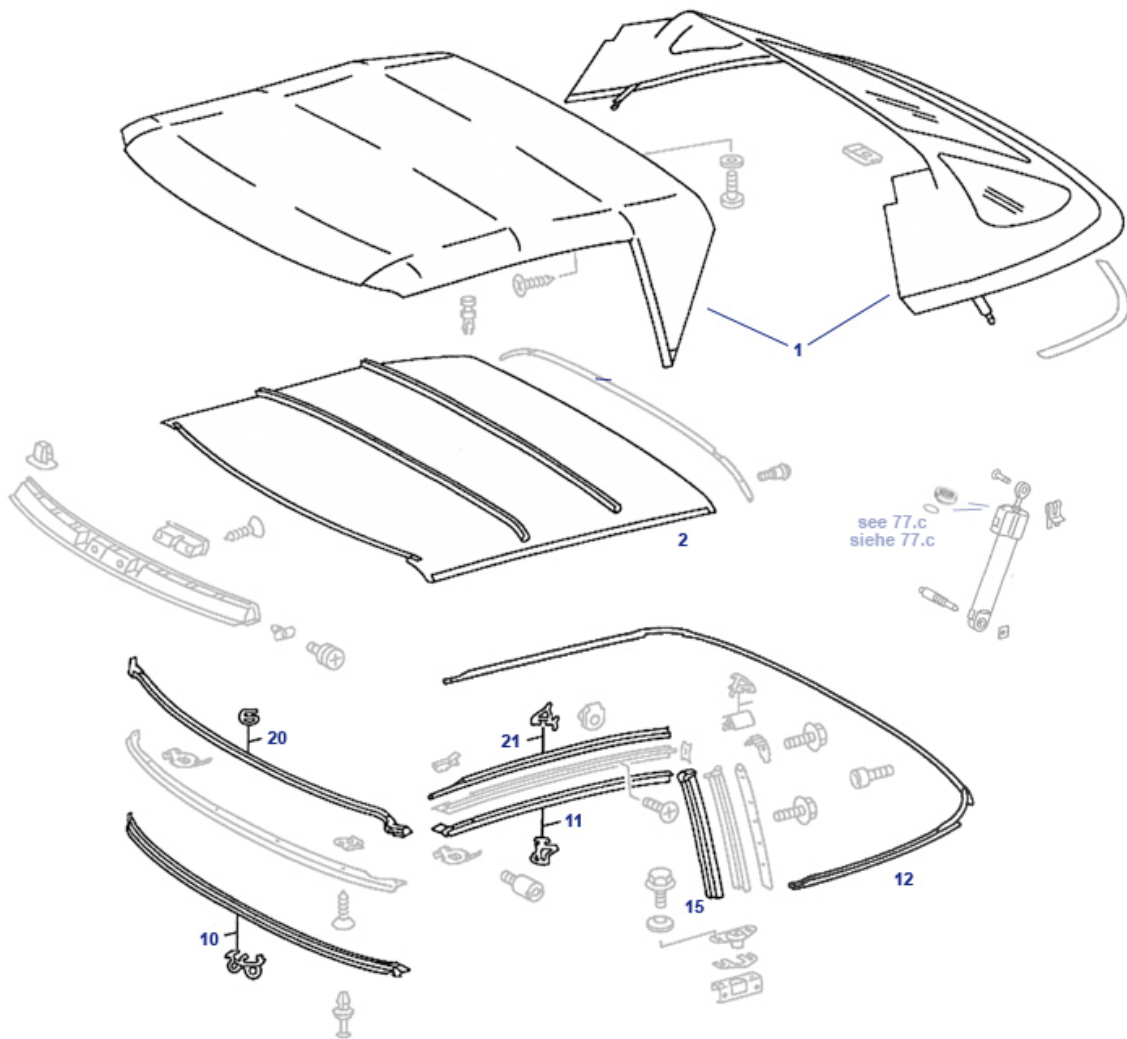

77 Softtop

77.a Softtop, first generation

77.a Softtop, first generation

2	Innenhimmel R129 beige	977001	229,12 €	11	1x1,5m Sonnenland-Verdeckstoff d.br-sw	977015	89,25 €

77.c Hydraulic cylinders

77.c Hydraulic cylinders