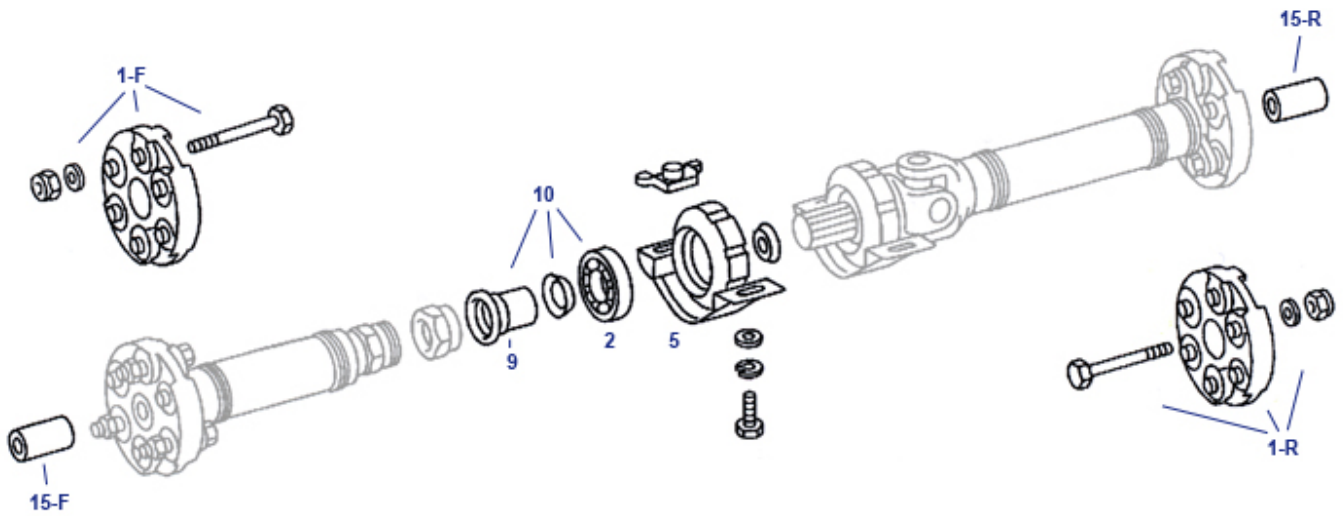

40 Wheels

Alloy rim Maxilite "AMG AERO" 8 [940818](#) 327,25 €
x17

Alloy rim Maxilite "AMG AERO" 9 [940819](#) 364,14 €
x17

41.a Drive Shaft / prop Shaft, 1st Gen

41.a Drive Shaft / prop Shaft, 1st Gen

129.060 / 129.066