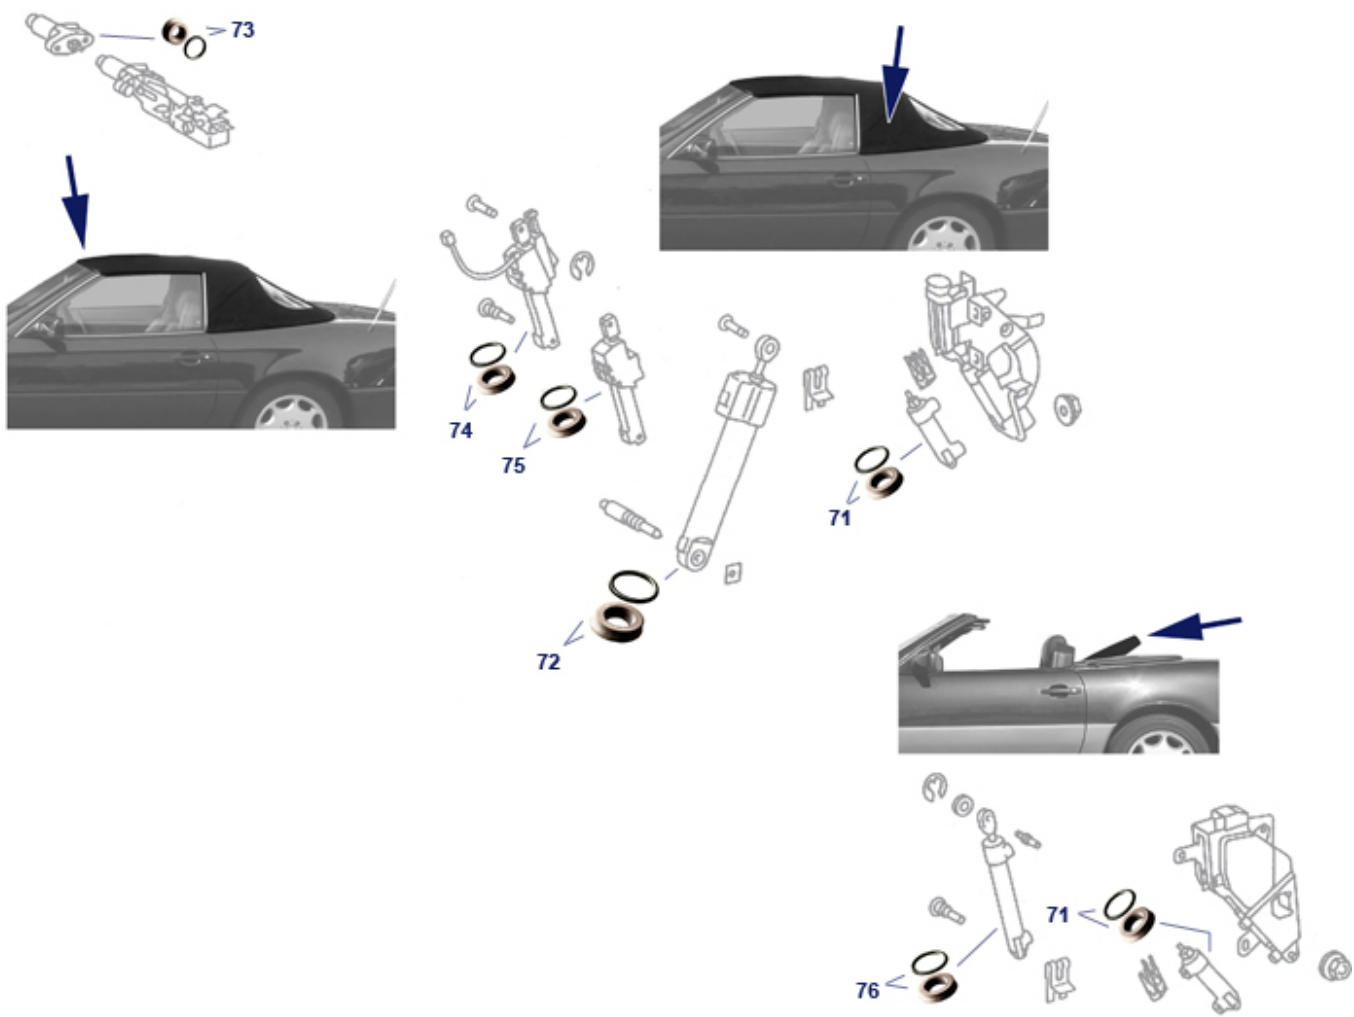

53	Cylinder, convertible top	980873	113,05 €	71	Gaskets for Cylinder ..2172	980777	16,90 €
71	Gaskets for Cylinder ..0072	980771	19,99 €	72	Gaskets for Cylinder ..0272	980772	16,90 €
73	Gaskets for Cylinder ..1672	980773	17,20 €	74	Gaskets for Cylinder ..1772	980774	15,47 €
75	Gaskets for Cylinder ..1872	980775	17,49 €	76	Gaskets for Cylinder ..2072	980776	16,68 €