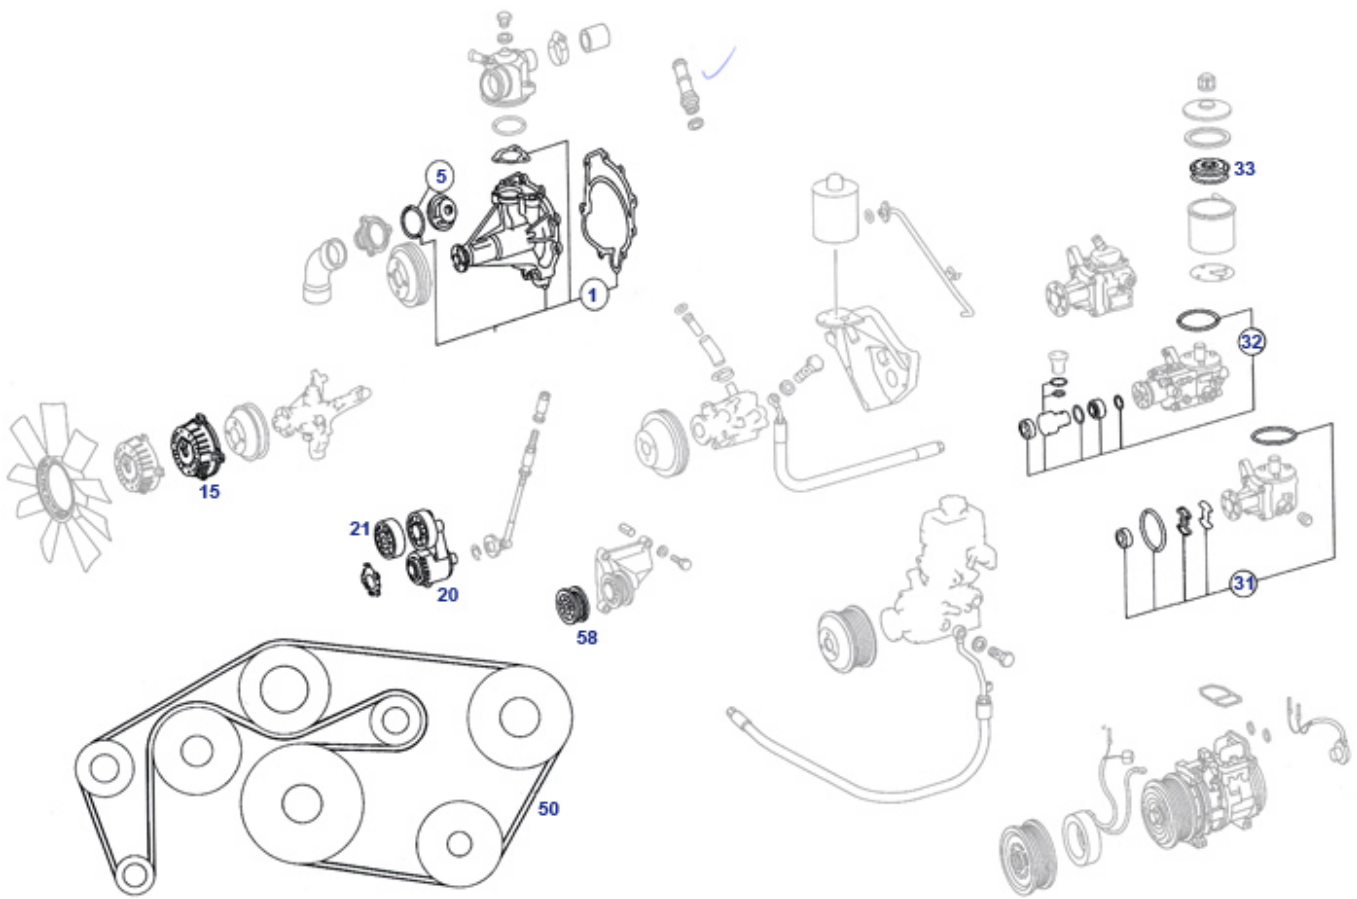

Roll, belt guide / tensioner	920832	13,73 €		Belt tensioner e.g. 129.066	920802	49,43 €
	Roll, belt guide/tensioner	920830	13,73 €		Gasket set, pws pumps 210 466 0501+1901+2001+..	946107	8,75 €
	gasket set PWS pumps 1404665001, others	R2946106	28,44 €	1	Water pump e.g. 119.960,	920025	190,00 €
5	Thermostate element 420-500SL/SE 80°C	720011	15,80 €	15	Fan clutch e.g. 119.960, MEYLE	920500	227,66 €
20	Belt tensioner e.g. 129.066, FEBI	920102	176,91 €	21	Roll, belt guide / tensioner	920132	23,35 €
31	Gasket set, PWS-pump, (pump-number required!)	946105	11,60 €	50	Belt 2176mm	999107	22,99 €
50	Belt, 2523mm	999109	29,10 €	58	Roll, belt guide/tensioner	920130	26,80 €