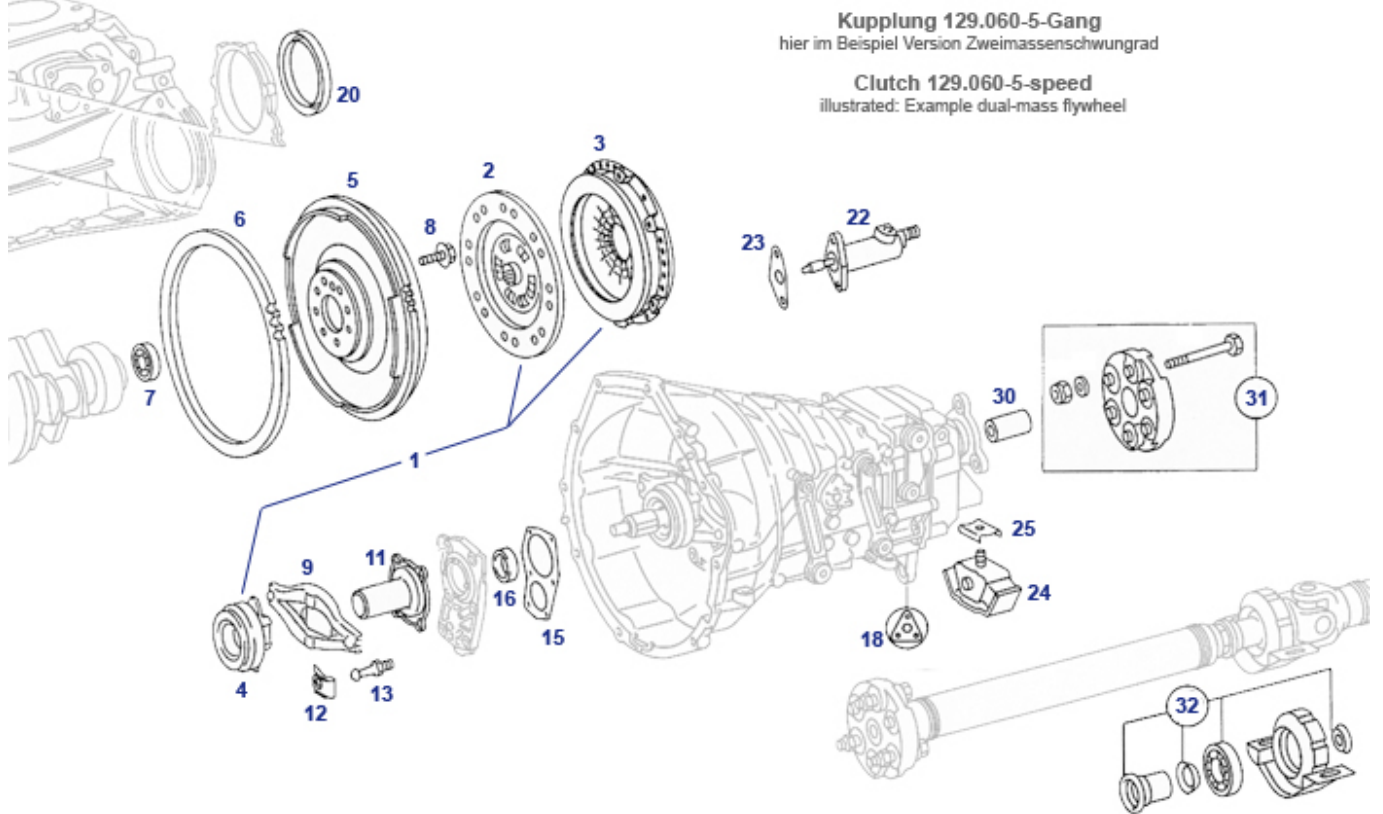

25 Clutch, Flywheel, Gearbox

Engine mount front

[922910](#)

101,05 €

Transmission mount see pict, FEBI, [922922](#)
124 div.

10,53 €

25 Clutch 129.060-5-Speed, Type "dual-mass"

25 Clutch 129.060-5-Speed, Type "dual-mass"