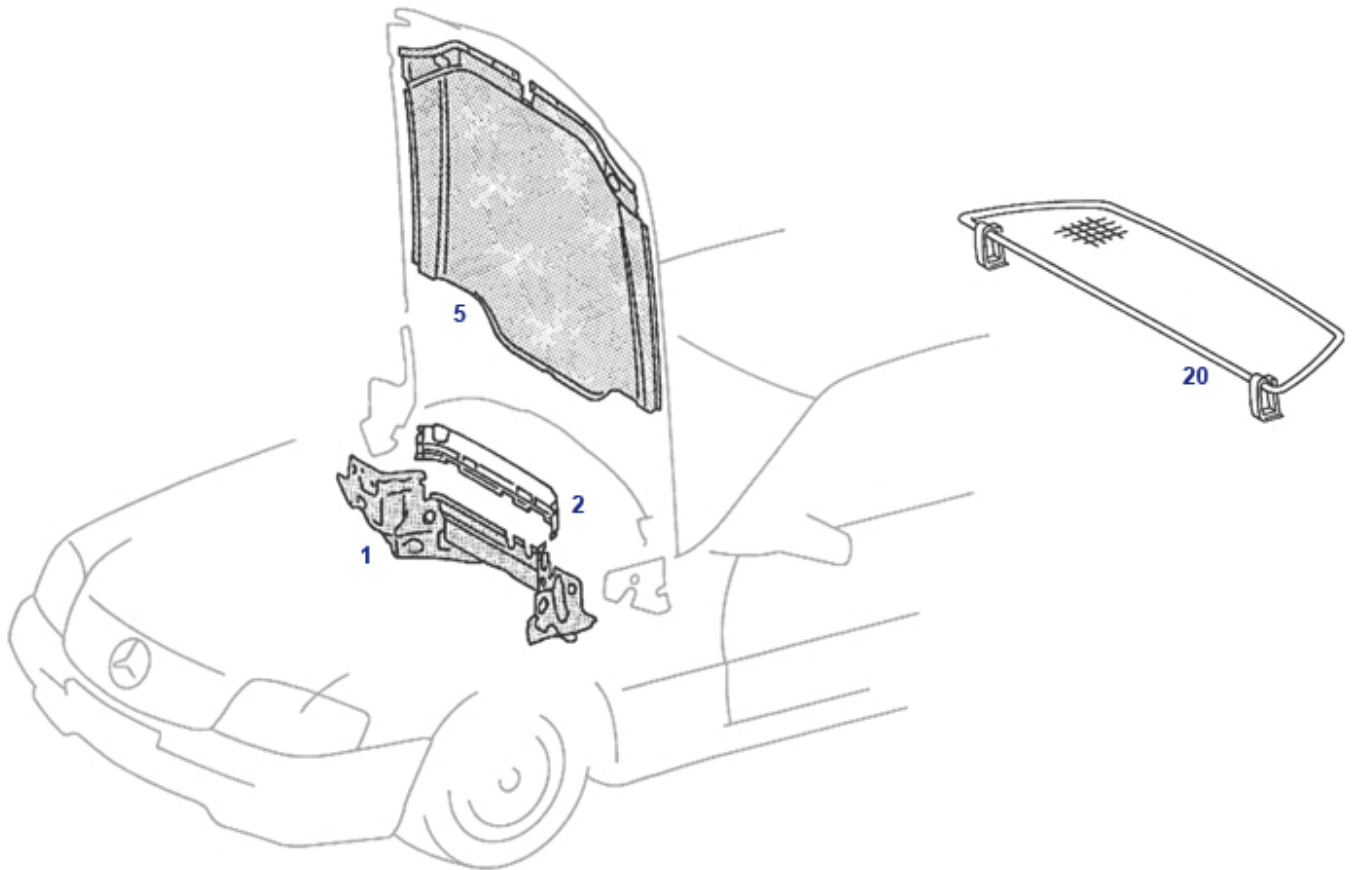

68.b Insulation Eng.Compartment, Windshield

68.b Insulation Eng.Compartment, Windshield

more	Buffer, @ floor for car lift 124, 129	989008	4,58 €	more	Nut, coverings	999807	0,35 €
more	Plug, 6mm	999989	0,31 €		Plastic rivet plug, upholstery, carpet, ..	999067	0,83 €
1	Rivet	999819	0,39 €	2	Rivet	999817	0,39 €
5	noise reduction mat R129 / SL129	968085	74,49 €	5	Plastic rivet, e.g.sound-ins.mat	999068	0,40 €