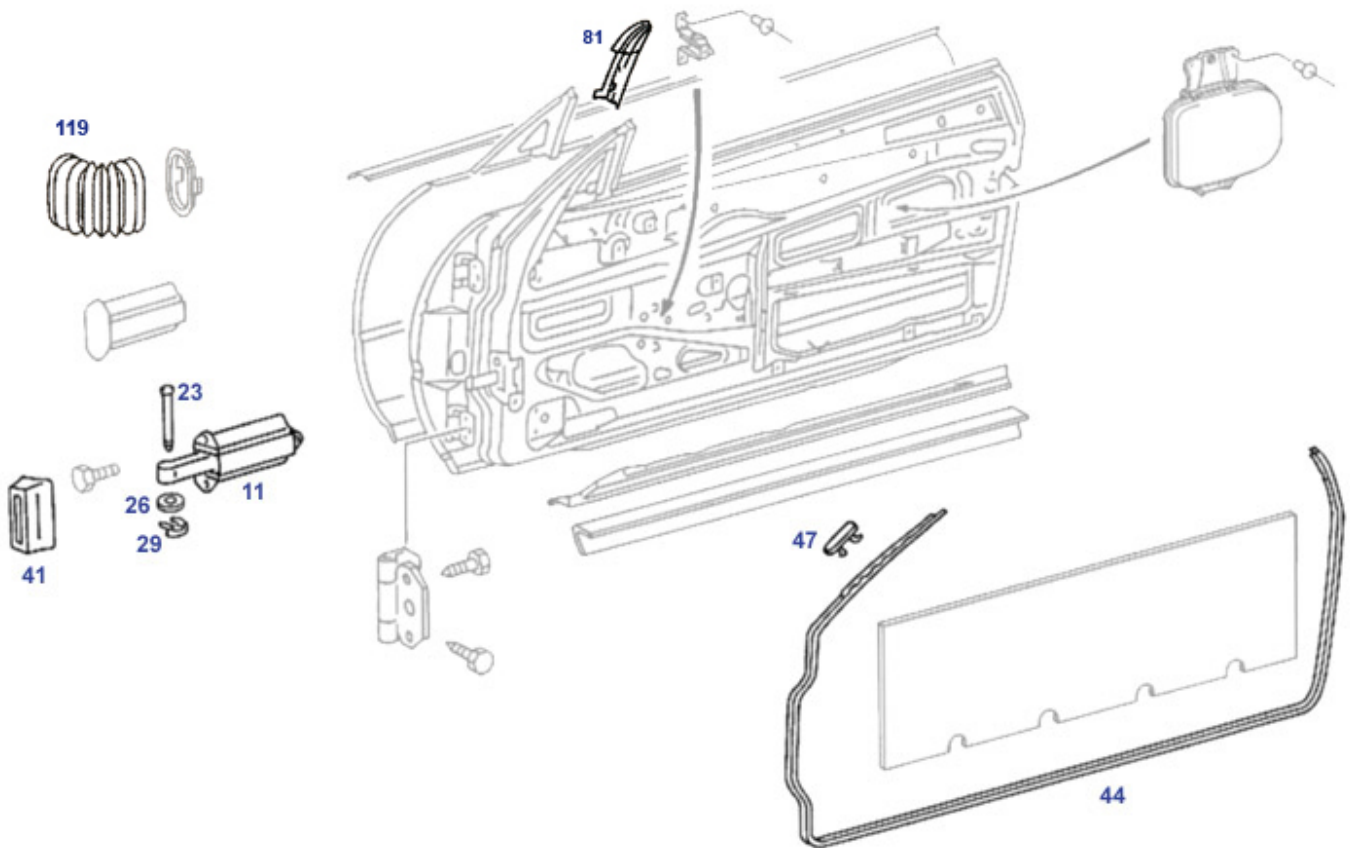

72.a Door, Seals

72.a Door, Seals

	Clip on door trim (16x veh.)	772228	0,48 €	clip	Plastic clips, linkage, locking, doors, ...	998005	1,44 €
29	Locking clips, door catch bolt	772118	0,73 €	41	buffer plug, door catch R129, 201, 124	972165	4,56 €
44	Door seal LH R129	972100	79,00 €	44	Door seal R129 RH	972200	79,00 €
50	Dämmung selbstklebend 2mm x 1,6qm	968171	119,99 €	50	0,75 sqm mat, Teroson BT-SP100 self adhesive	968173	67,20 €
81	Guide rubber, window, front Lt.	R2972511	29,16 €	81	Guide rubber, window, front Rt.	R2972512	29,16 €