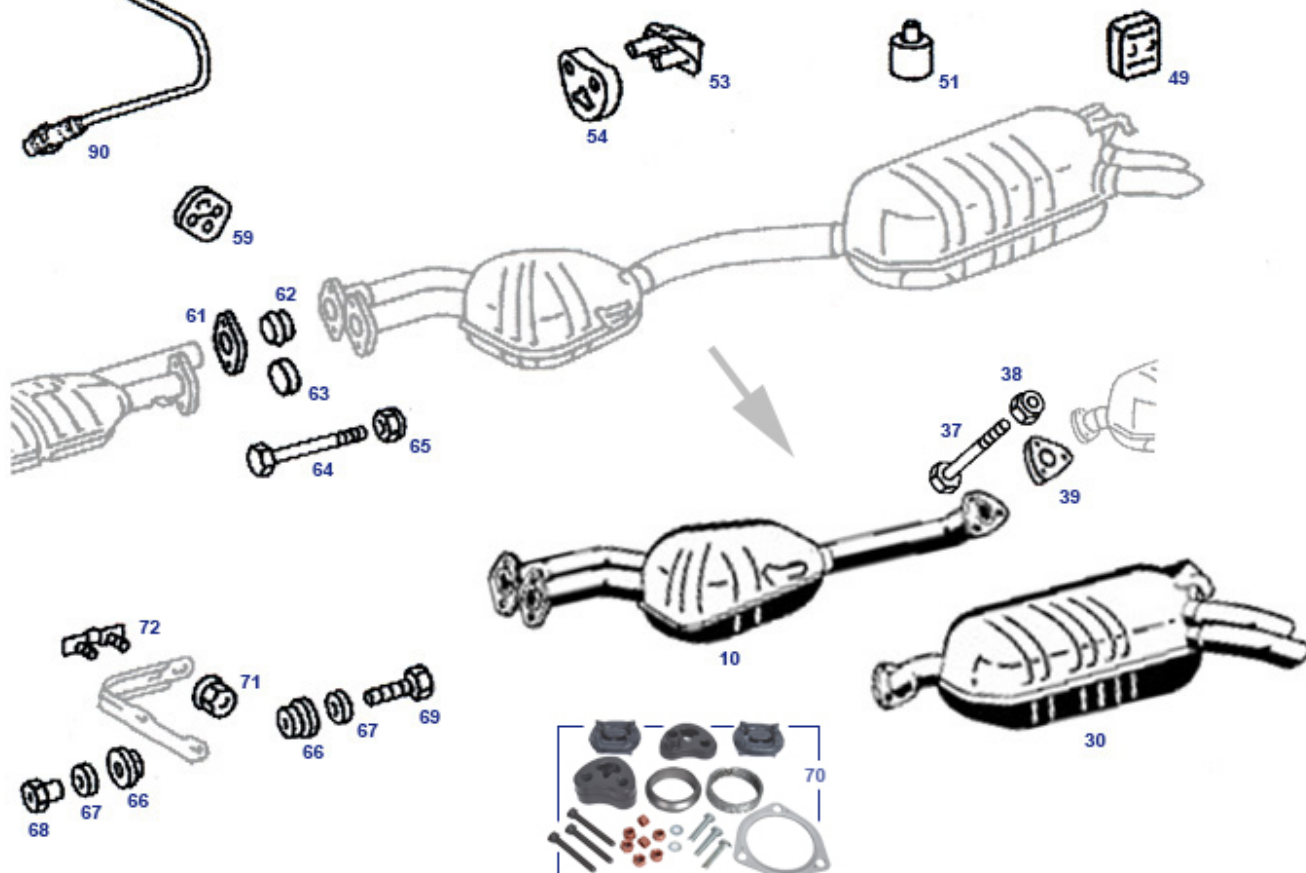

49.a Exhaust from Cat, 1.Generation/1.Series

49.a Exhaust from Cat, 1.Generation/1.Series

129.060 / 066 Gen.1 ('95)

	bracket for main silencer, ref.-No. 799848	2,90 €	10	Ctre silencer SL300+24, SL500,Aftermark	949008	392,09 €
30	Rear silencer SL300+24, SL500, Afterm.	636,00 €	37	Bolt, M8x35, fits drag links	233199	0,44 €
38	Nut M8, copper, hex 13	2,30 €	39	gasket, 3-hole flange	949061	6,78 €
49	Rubber mount ring, ctre, from 09.85	749059	51	Rubber buffer, exhaust	798747	0,92 €
54	Exhaust Hanger Rubber e.g. SL500	949039	54	RR muffler rbr mount	949059	3,46 €
59	Exhaust Hanger Rubber	949019	59	simplified: non reinforced exh.rbr hanger	949049	1,19 €
62	metal ring right pipe	949062	63	sealing ring left pipe	949068	3,24 €
64	hex. flange bolt M8 X 60 @ Y-tube	949048	66	Rubber shim at exh. bracket	114002	3,83 €
67	washer 9 X 28 X 3, ref.No. N000440009103	799843	68	threaded bushing with hexagonal collar	314003	8,93 €
69	Hex. head screw M8 X 50 zinc plated, N304017008034	799943	70	fitting kit exhaust e.g. 129.066	949045	29,74 €
71	prevailing torque type hex. nut with flange M8, ref.No.	799845	72	exhaust bracket at gearbox, ref.No.A1294900044	799846	2,68 €