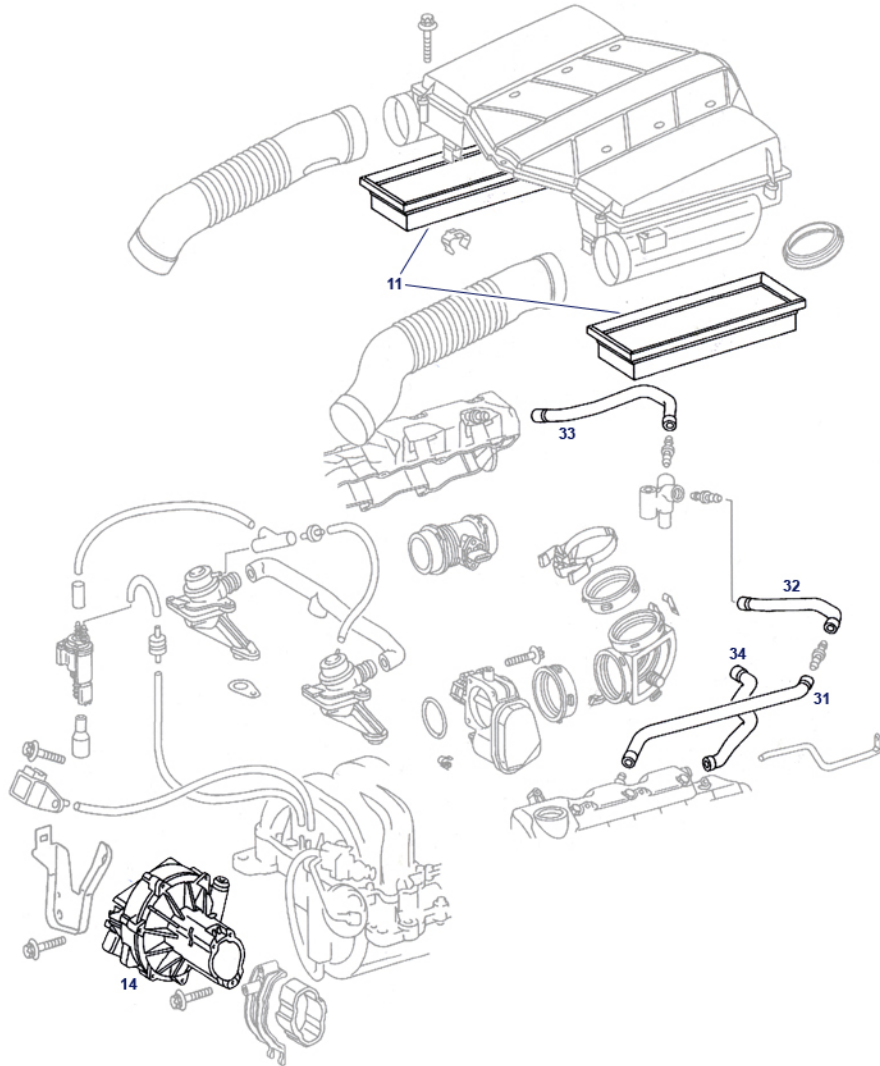

09, 14, 18 Eng.-Vent and Idle Air M112 nat-aspirated

09, 14, 18 Air intake M112 (nat-aspirated), vent, idle

11	airfilter-set for M112/113/R129	909407	34,62 €	31	Hose idle, M112.94x	R2918301	9,52 €
32	Hose idle, M112.94x	R2918302	8,93 €	33	Hose idle, M112.94x	R2918303	11,31 €
34	Hose idle, M112.94x	R2918304	12,50 €	81	Vacuum pipe, 2/4mm,per mtr	215027	1,82 €
82	Pipe, vacuum, per mtr.	715027	5,12 €	83	Vac hose, 'L'-connector, 3mm	707182	3,87 €