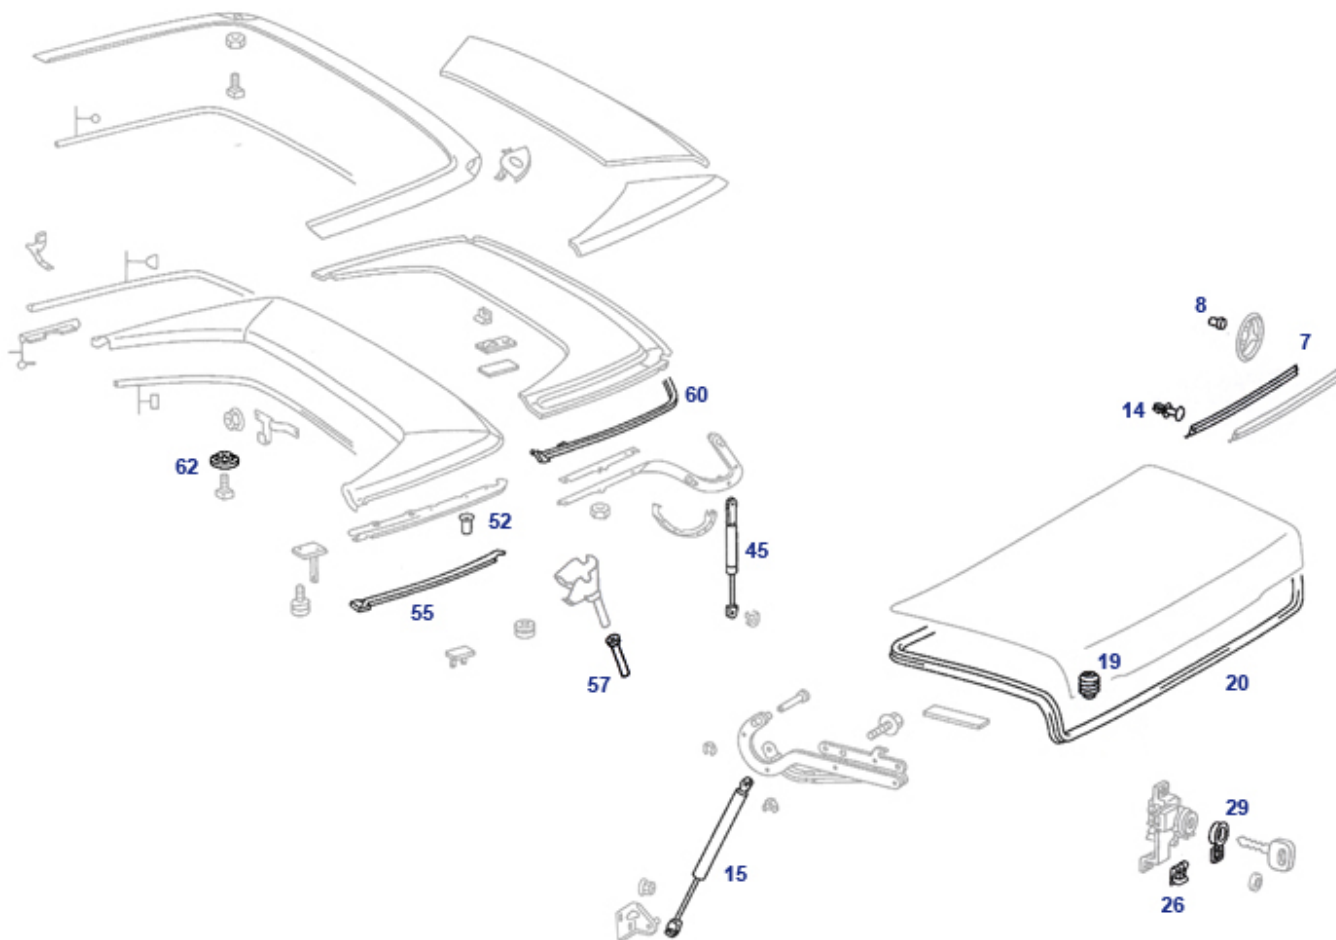

75 Boot Lid, Softtop Box Lid

75 Boot Lid, Softtop Box Lid

bits	Plug for covering	999818	0,71 €	8	Grommet for Mercedes Star at boot lid | 1985 ->	798756	0,50 €
15	Gas spring, rear lid early	975087	24,64 €	15	Gasfeder Heckdeckel 243mm, ab FN...	975088	23,76 €
20	Trunk lid seal R129, quality as genuine	975020	66,99 €	26	Nut	999810	1,26 €
29	Rubber, lock sealing, trunk	975831	7,84 €	45	Gas spring, softtop box lid	975077	42,96 €
57	drain hose, soft top box R129	979032	8,54 €	60	S/T Box lid seal 91-95, quality as orig	975060	167,85 €