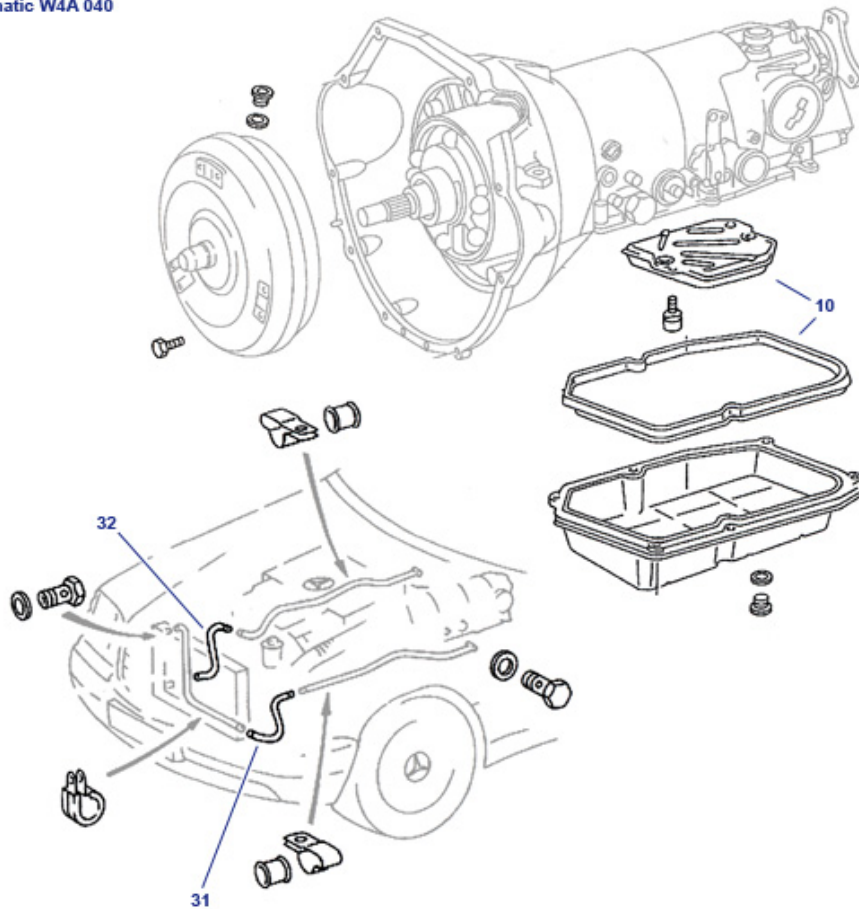

27 Autobox W4A 040 (1.Gen)

27 Autobox W4A 040 (1.Gen)

Automatic W4A 040

	Oil pan Autm. several W5A types	927507	85,00 €		locking pin, fits level tube Autom. 722.6 ...	927580	0,74 €
	Set universal leveler rod, oil Autom. 722.6 ..	927581	26,28 €		oil seal output shaft, 42 X 62 X 8	R2927040	5,81 €
9	Seal ring 10x13,5, Alu, e.g. sender, hollow bolts	227023	0,50 €	9	Drain plug Automatic M10x1 Inhex	927582	0,75 €
10	Autm gearbox filter,03,1980>without seal	727004	10,44 €	10	Gasket, Autm Oil pan from ca. 03.'80, from 722.3..	727304	6,50 €
10	Autm.- oil filter	927004	18,49 €	10	Autm filter+gasket e.g. W5...	927005	14,73 €
31	Autm.-oil hose, 107.041 Left side, 129.060	727012	52,99 €	38	Hollow screw, M14 x 1,5	207276	2,34 €
39	Seal ring 14x20x1,5 copper, e.g. oilpan	799306	0,14 €	41	Grommet for oilpipe, autom.	227059	2,96 €