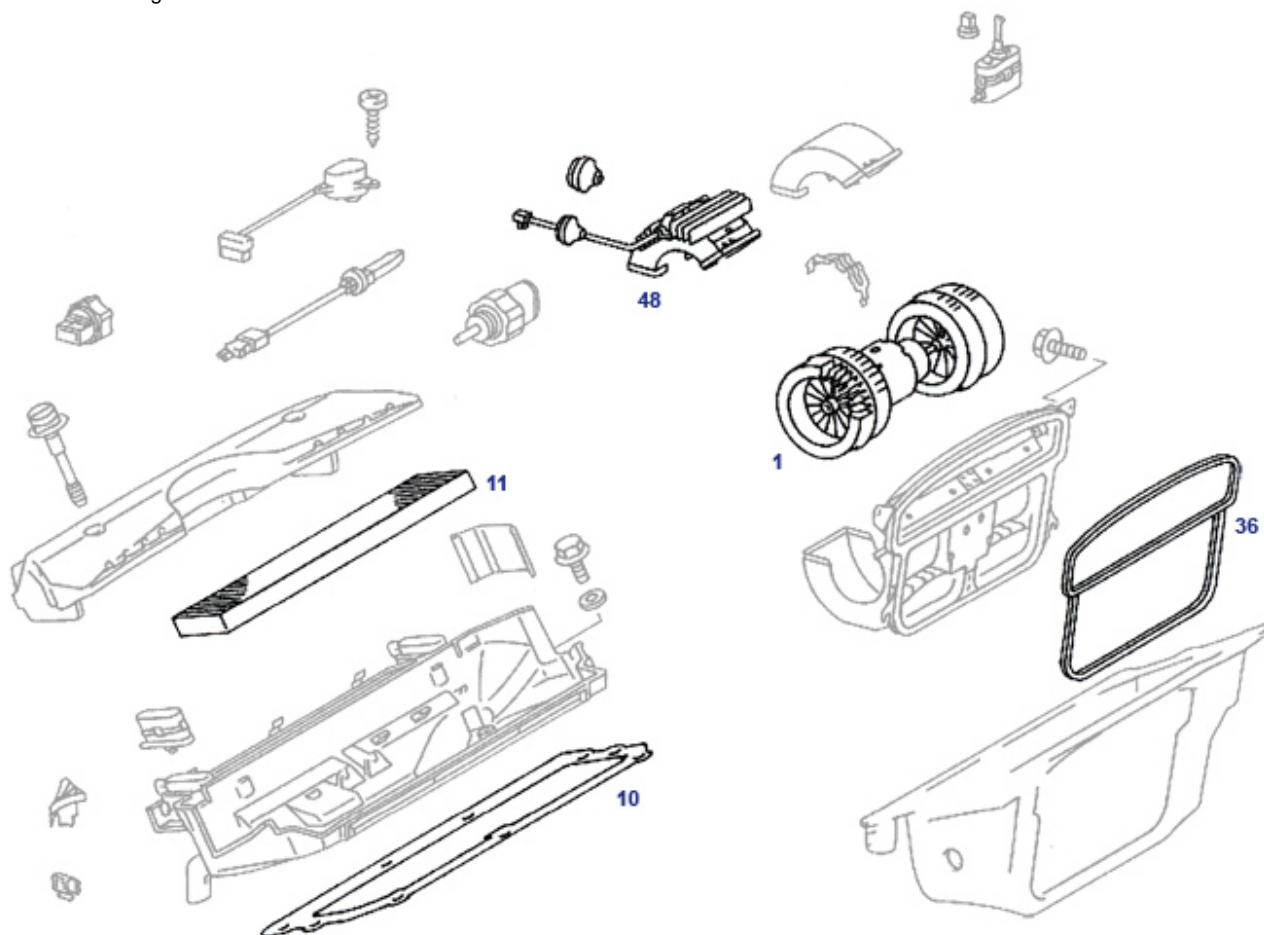

83 Heater, Blower, A/C

83.a Blower & Housing 1.Generation

83.a Blower & Housing 1.Generation

	Rubbergrommet, e.g. heater feed line, oval D32x38/d16	999003	4,08 €				
1	Blower motor e.g. 300SL	983009	315,35 €	11			
						mono valve, radiator water 129, ... ref A 001 830 0684	983546 53,55 €
						Filter, air duct, 129 up to 1998, brand Meyle	983111 10,26 €