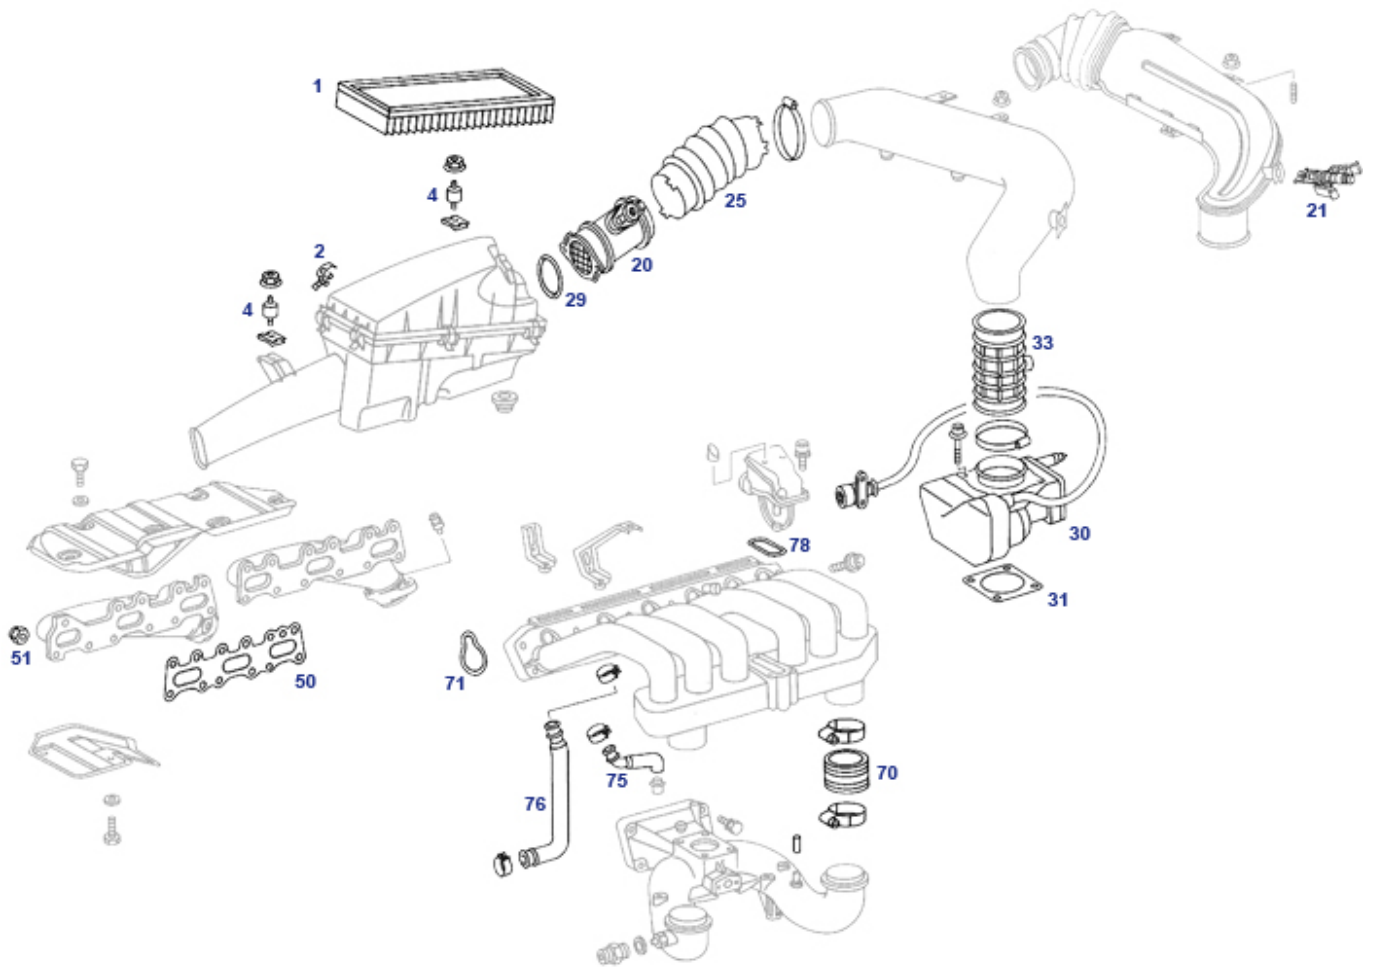

09, 14, 18 Eng.-Vent and Idle Air R6 Motronic

	Vacuum pipe, 2/4mm,per mtr	215027	1,82 €		hose, IAC-valve to distrib.-hose M104(980/1)	909311	7,32 €
	Ign.coil for 2 sparks, e.g. M112, Bosch	954733	48,69 €		Injector	907104	87,55 €
	Sender, crankshaft position	R7015265	43,76 €		Gasket set valve stem 300-24 M104	905321	19,19 €
	Gasket set valve cover 300-24 M104	901321	38,37 €		el. coupling 2-pole, e.g. injectors	907126	3,53 €
	Sealing ring ID8, eg. for hollow screw	220011	0,10 €		Luftfiltereinsatz M104/R129 "300-24V"	909402	47,10 €
	hose between valves, controlv.return check	914318	10,00 €		1 mtr vacuum hose	780985	3,39 €
	Vac hose conn. w.reducer	707187	4,78 €		Washer 6.4 large, yellow zincd	299276	0,18 €
	Y-connector, unfinished: open channels as req.	707180	4,01 €		Vac hose, 'L'-connector, 3mm	707182	3,87 €
	jap, e.g. Vac tubes	780979	0,63 €		Vac connecting hose	707184	4,17 €
	Sender, camshaft position, Hella	915263	44,40 €		Seal ring, below filter box	709328	7,77 €
	PA Tube 6x1	715026	4,86 €		Pipe, vacuum, per mtr.	715027	5,12 €
1	Air filter element R129 280/320, (R6-LH-Mo)	909400	23,90 €	4	Rubber mount e.g. Airbox at wheelarch 129.058	909406	1,37 €
20	Air mass meter 280/320, Löwe	909354	70,95 €	20	Air mass meter 280/320, Bosch	909254	177,58 €
21	Temp sender	954295	16,56 €	21	Temp sender Hella	954296	17,21 €
31	Dichtung, Saugrohr M104, 111, ...	914012	1,40 €	33	Hose Compare-No: A1041410990	914320	29,80 €
50	Gasket per 3 exhaust channels	914280	5,51 €	51	Nut M8, copper, hex, with collar	614008	0,31 €
70	hose manifolds M104	914316	29,75 €	71	Seal ring	914011	4,58 €
75	Hose Compare-No: A1040943682	909211	10,59 €	76	Hose Compare-No: A1040943582	909209	6,95 €