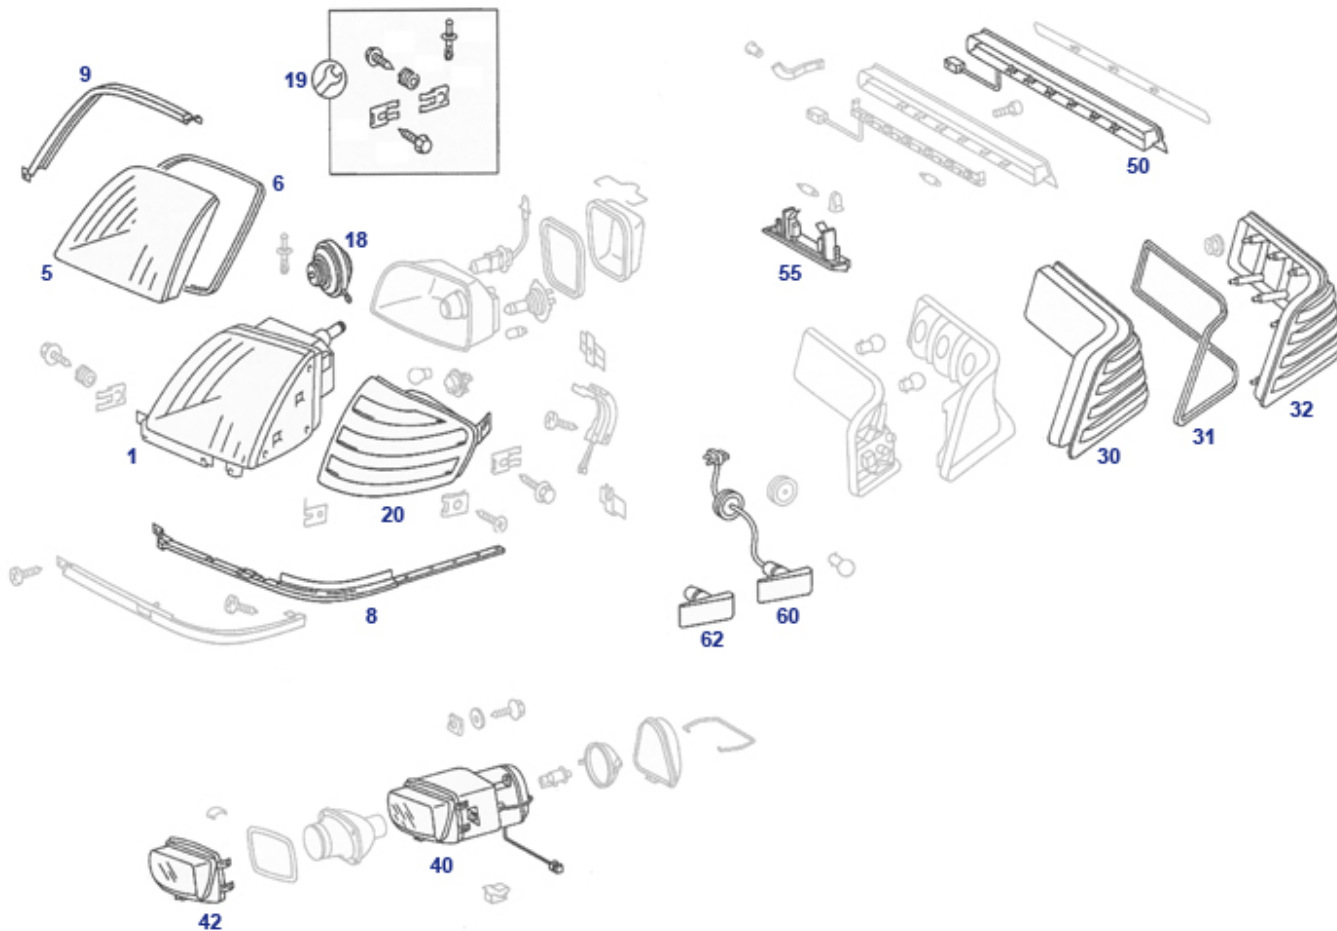

82.a Lighting Equipmt. Euro/Std.

82.a Lighting Equipmt. Euro/Std.

1	Actuator, light adjuster	R7082541	86,28 €	1	light switch, iE R129.06-US	954028	55,93 €
1	headlamp unit left, at SE "level"	982031	457,70 €	1	headlamp unit right, at SE "level"	982041	457,70 €
20	indicator lamp LH front, white, Marelli, ref.-No. A1298260943	982170	64,50 €	20	indicator lamp RH front, white, Marelli, ref.-No. A1298261043	982180	64,50 €
40	fog light Marelli LH, ref.No.A1298201156	982311	119,00 €	40	fog light Marelli RH, ref.No.A1298201256	982321	119,00 €
99	Headlamp R170 RH, US, Litronic	582174	238,00 €	99	relay, multi purpose	954328	20,23 €
99	Relay, over Voltage guard, 9-pin	954338	48,20 €	99	el. contact switch, door 129, 170, 124, ...	982021	4,50 €