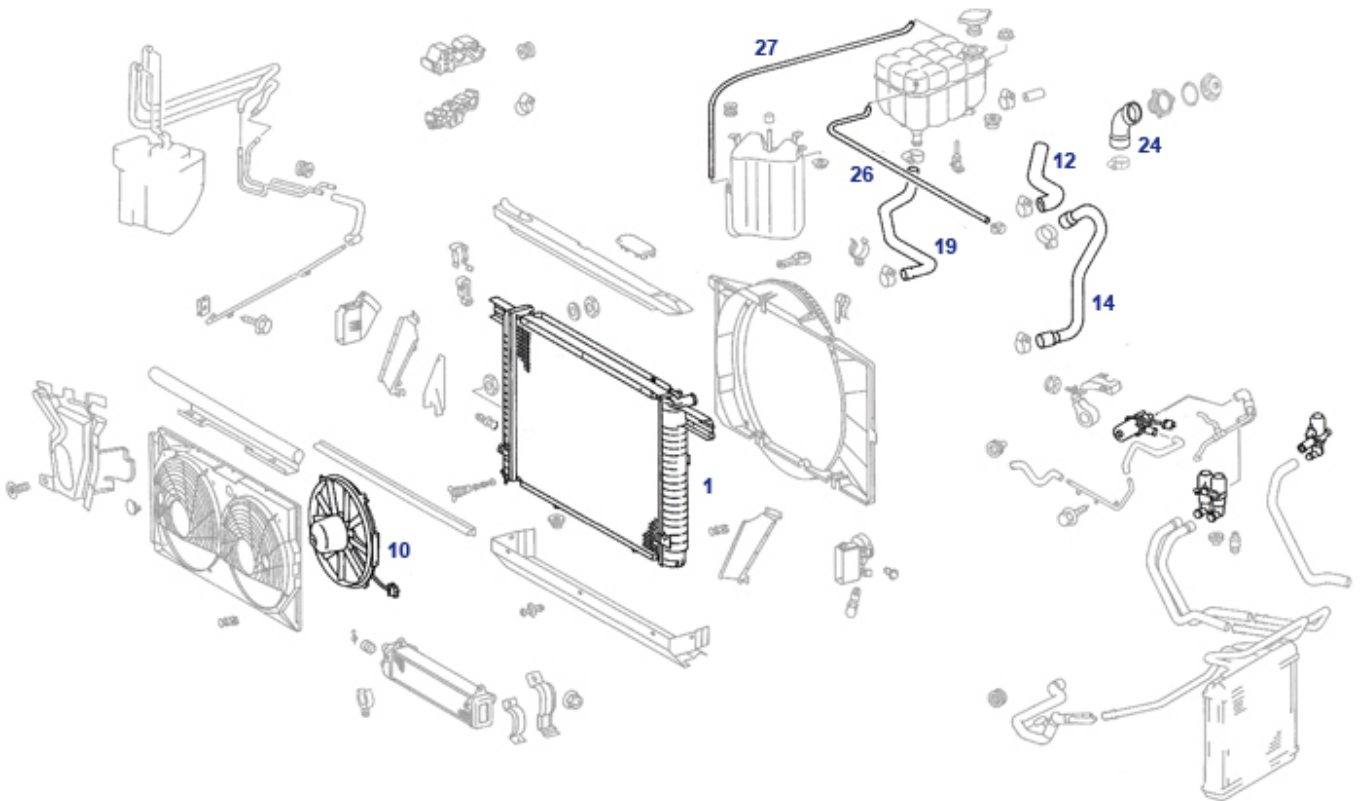

50 Cooling System

50 a. Radiator and Hoses 1st Gen (up to '93)

50 a. Radiator and Hoses 1st Gen (up to '93)

	Seal ring	220016	1,31 €	m119	Visco fan clutch e.g. M119.974, ...	620500	214,20 €
	Gasket, pump to thermostat sensor, temp, e.g. M117 water	720406	2,30 €		leaf spring, radiator to shroud	950022	1,77 €
		954397	17,85 €	1	Radiator 300SL-R129	950003	569,42 €
1	Kühler, z.B. 500SL	950005	649,99 €	2	Drain plug, radiators from ca.'85	950021	3,90 €
12	Water hose, rad. upper, eg 129.060	950312	17,85 €	12	rad hose upper 500SL	950512	17,85 €
14	Water hose rad. lower, eg. 129.060	950314	29,75 €	14	rad hose, lower, 500SL	950514	29,75 €
17	Cap, expansion reservoir	950017	12,41 €	24	Schlauch an Thermostatdeckel 119.960	950504	6,97 €
26	Water hose, 8/15mm per metre	250016	24,50 €	27	1m fuel hose 7,5x12,5 fabric surface	247807	7,13 €