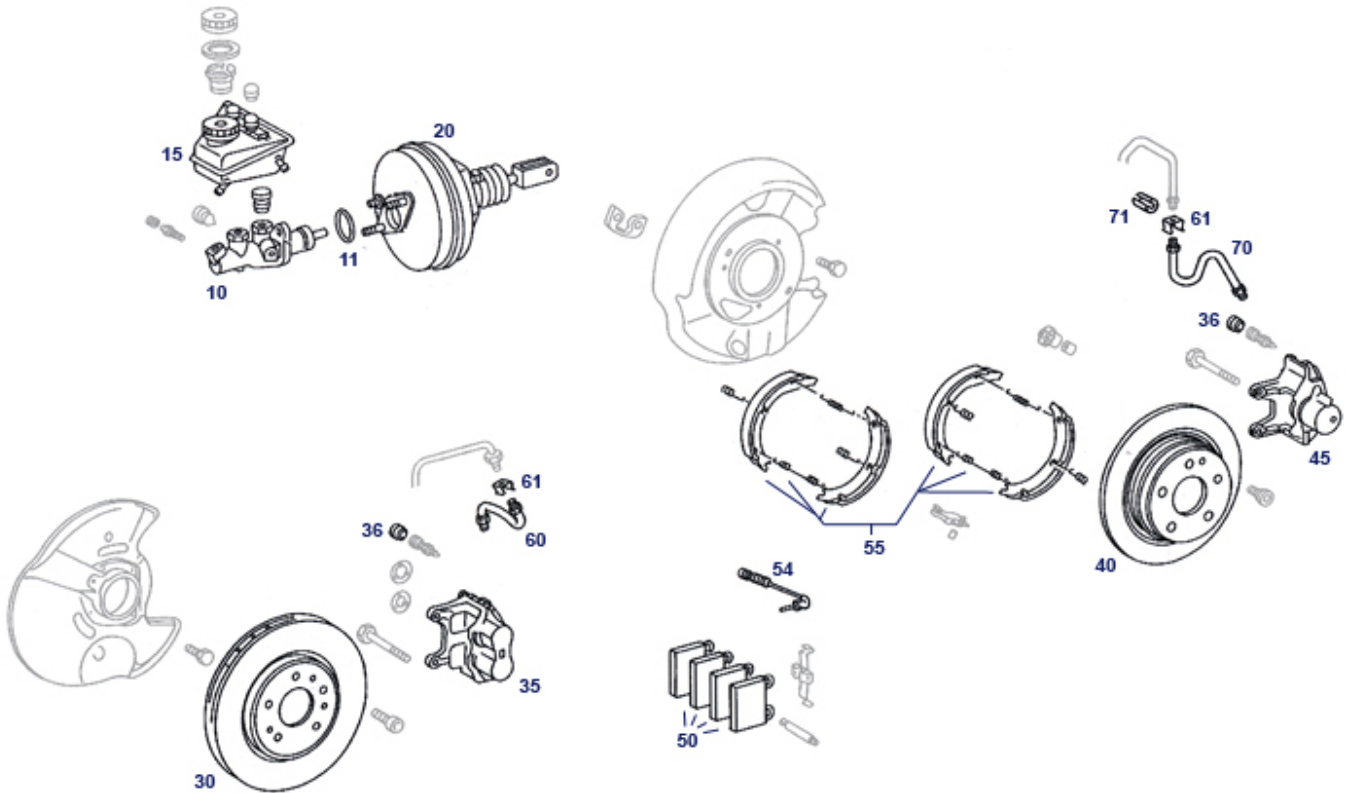

42 Brake

42.c most required brake parts 129.060 std (300SL)

	Brake caliper 38mm, rear right. R129 R170	942321	130,90 €		Brake caliper 38mm, rear left R129 R170	942311	130,90 €
	Brake Servo Textar, 107 from `85, div. 129, 126, 124	743730	292,92 €		Bracket 250-280SL	243658	1,06 €
	Cover plate rear brake disc RH, 129, 124, 170, ...	942240	26,36 €		Cover plate rear brake disc LH, 129, 124, 170, ...	942230	26,36 €
	handle brake release LHD	942079	64,99 €		A1244270382 Rubber, parking brake pedal LHD..	942090	6,90 €
10	Mastercyl FEBI, ABS Cars from 09.'85	743814	83,30 €	10	Mastercyl ATE, ABS Cars from 09.'85	743014	162,93 €
11	Rep.-Satz HBrZyl	943016	194,52 €	20	brake light swich, 4-pole, see illustration	554019	12,82 €
20	Brake Servo ATE, 107 from `85, div. 129, 126, 124	743030	297,45 €	35	Rep.-Satz Bremssattel zB 129.060 vo	942015	42,66 €
36	Bleeder valve cap, brake, steering	143041	2,05 €	50	Satz Bremsklötze Hinterachse	542089	24,82 €
50	Brake pads, types w.4-piston calipers, FEBI	942030	30,44 €	54	Wear contact, brake pad	742025	2,52 €
55	Park brake kit: shoes+springs, 124,129F	542200	22,61 €	60	Brake hose, 300-500SL fr.	742101	79,99 €
61	Retaining spring 250-280SL	243058	1,06 €	70	Brake hose,rr, fits "direct@caliper"	742106	33,20 €