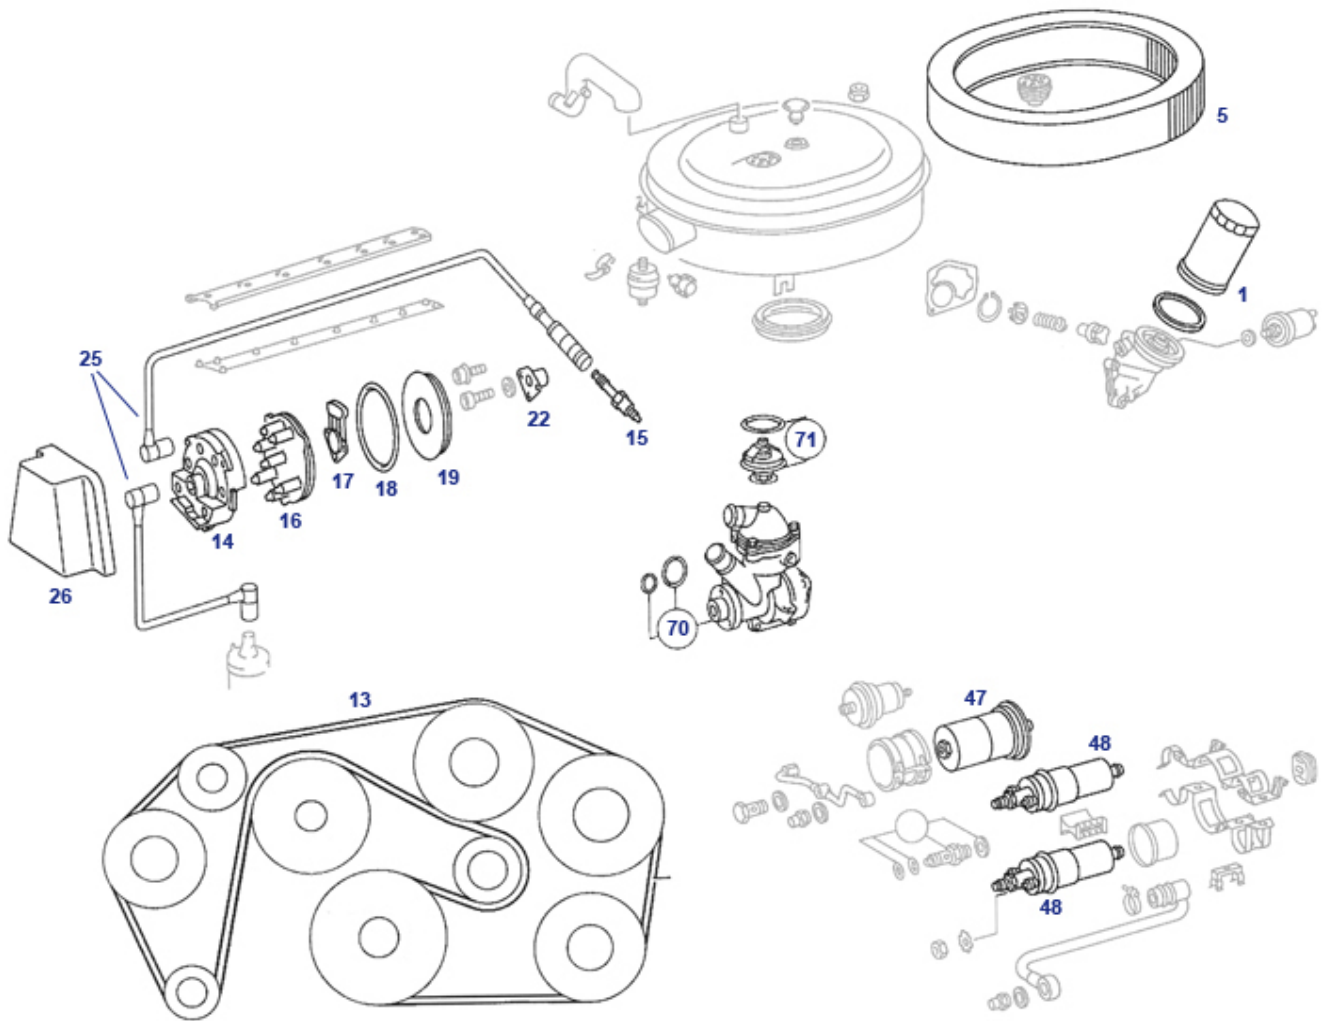

15.a Maintenance Eng. M103.984 (300-12V)

15.a Maintenance Eng. M103.984 (300-12V)

	Oil filler cap,plastic/snap on	250102	3,74 €		Starter solenoid 300SL	715302	51,59 €
	RPM Sensor e.g. 103, 104, pls eng.-data	915364	114,34 €		Roll, belt guide/tensioner	920830	13,73 €
	Hydraulic element "INA" 300SL Valves, M102...	705948	20,50 €		Sealing ring injection nozzle, top and bottom matching	907215	0,36 €
	Distrib.cap e.g. 300SL-24 M104 up to FN, Bosch	915307	141,88 €		Roll, belt guide/tensioner	920134	14,92 €
	Starter 300SL new	715300	448,02 €		Seal ring, fits plastic oil filler caps, 47 x 59 x 2,5	701356	1,87 €
	hub front, crankshaft M103,M104, ..	703358	24,99 €	1	Oilfilter 300SL/M103, M102, ...	718041	9,62 €
5	Air filter M103/R129, MANN	909401	16,01 €	13	Mann		
13	Ribbed fan belt 2175mm, e.g. M103 no A/	999106	39,98 €	13	Ribbed fan belt 2257mm, e.g. 103 A/C	999108	30,98 €
13	Rippenriemen 2415mm, zB103 Klima+LuPu	999101	51,37 €	13	Rippenriemen 2330mm, zB 103 m.LuPu o.Kl	999104	50,62 €
15	Sparkplugs 300SL (Beru "8")	715820	2,55 €	14	Sleeve above distributor cap M103	715325	13,90 €
16	Distributor cap 300SL	715206	165,31 €	15	Spark plug Bosch HR8 DC +, e.g. 300SL/107 Euro	715220	3,02 €
18	Sealing ring, dist cap, 300SL	715319	4,19 €	17	Rotor arm 300SL (M103), BOSCH	715314	68,28 €
22	Flange, M103 distributor rotor	715329	26,60 €	19	Deckel hinter Verteilerläufer 300SL	715326	63,17 €
48	Grommet for Fuel Pump Wiring	299018	2,53 €	47	Fuel filter D 81mm, all from '85->	747701	40,73 €
48	Rest: Bosch Fuel Pump 0 580 464 125	747007	142,80 €	48	Fuel pump e.g. KE-types , Pierburg	747047	200,84 €
71	Banjo fitting, norm, fits M8	920317	3,88 €	70	Waterpump 300SL manuell gear box	720027	155,00 €
				71	Thermostate housing, Alloy, w.hole	720314	11,90 €