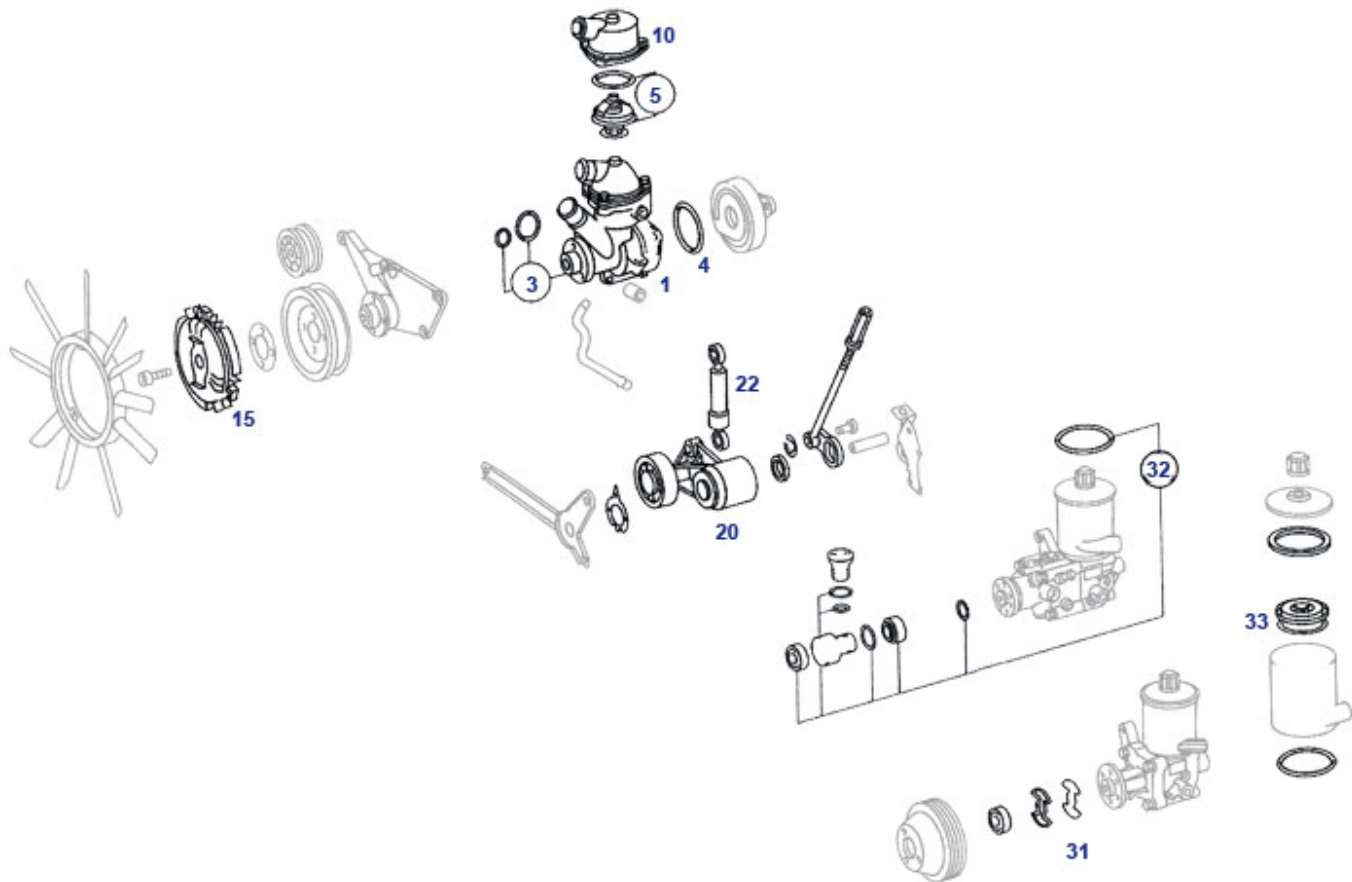

13, 20 Water pump, belt driven components

13, 20 M103 Water pump, belt driven components

13, 20 M103 Water pump, belt driven components

	Support base with reroute pulley	920835	70,48 €			Temp. sender unit, 4-Pole, KE-Jet / EZL	954396	23,53 €
o-ring	Seal ring M103... water pump to engine	920311	1,36 €	1		Waterpump 300SL manuell gear box	720027	155,00 €
1	Water hose, thermostate->head e.g. 129.060	950304	5,95 €	5		Thermostate element 280SL/C+300SL 87°	720008	13,90 €
10	Hollow screw, air venting	220010	2,48 €	10		Banjo fitting, norm, fits M8	920317	3,88 €
10	Thermostate housing, Alloy, w.hole	720314	11,90 €	10		Plug screw M8 x 1	720319	1,64 €
10	Sealing ring ID8, eg. for hollow screw	220011	0,10 €	15		Fan clutch 300SL/ R129, some M104, ..	920400	139,00 €
15	Fan clutch 300SL/ R129, some M104, ..., NoName	920300	45,22 €	15		Thermo switch 95/90° M14, see pict.univ	907163	11,29 €
20	Roll w.support, belt tensioner M103 FEB	920101	101,15 €	20		Roll w.support, belt tensioner M103	920801	71,40 €
22	Damper, belt tensioner, (gas spring), Stabilus	920131	37,53 €	23		bolt, tesioner, M103 with 920101	920136	20,63 €
31	Gasket set, PWS-pump, (pump-number required!)	946105	11,60 €	33		Filter, pwsteerg.pump e.g. M117-119, ...	799022	13,29 €
50	Rippenriemen 2415mm, zB103 Klima+LuPu	999101	51,37 €	50		Rippenriemen 2330mm, zB 103 m.LuPu o.KI	999104	50,62 €
50	Ribbed fan belt 2175mm, e.g. M103 no A/	999106	39,98 €	50		Ribbed fan belt 2257mm, e.g. 103 A/C	999108	30,98 €

13, 20 M119.960 Water pump, belt driven components

13, 20 M119.960 Water pump, belt driven components