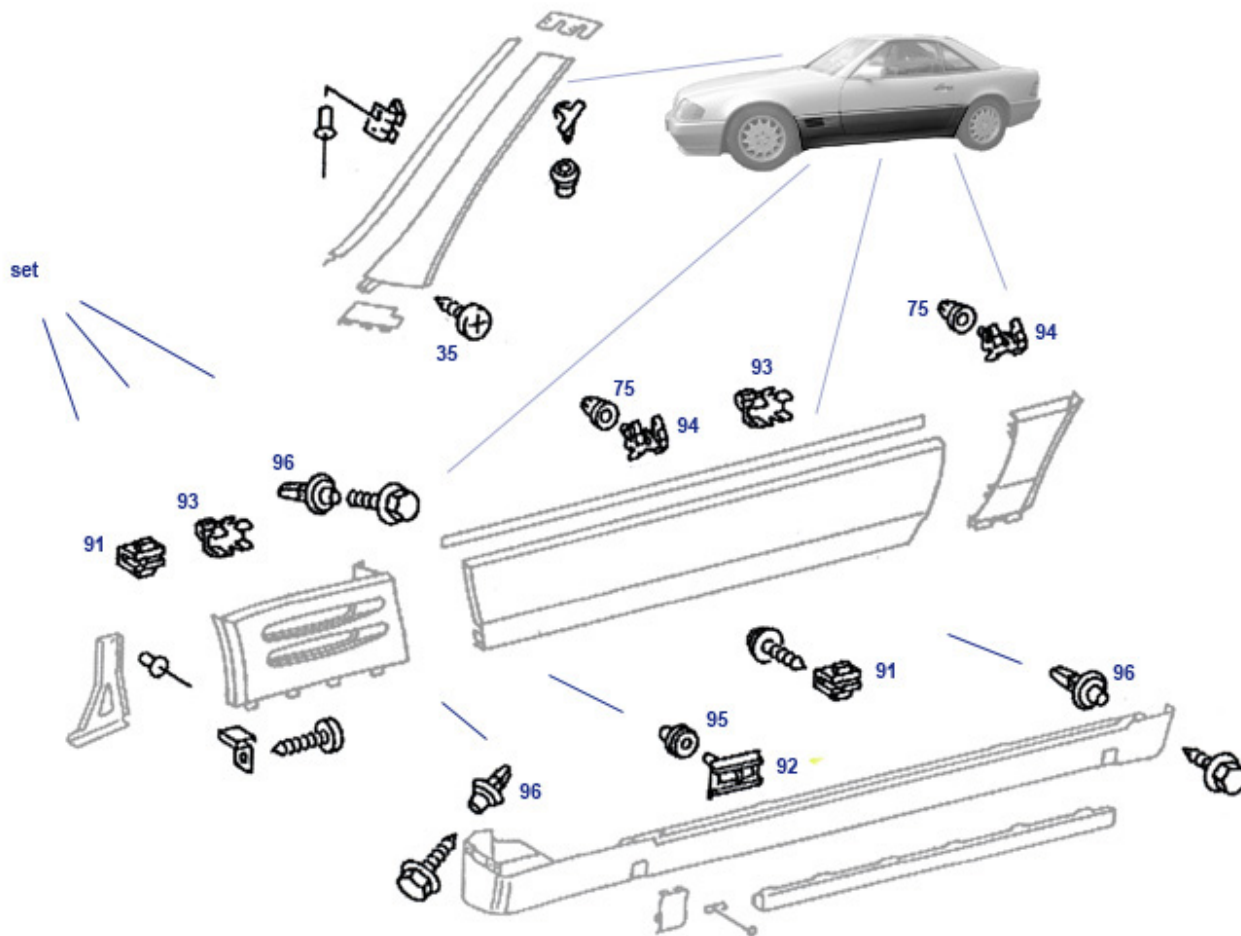

69 Mounting of side panelling

69 Mounting of side panelling

more	Buffer, @ floor for car lift 124, 129	989008	4,58 €	more	Screw, covering	999812	0,50 €
more	speed nut 6,3	999814	0,67 €	more	Sheet metal nut	999815	0,39 €
35	Counter sunk screw 3,5x9,5, eg glove box	799935	2,80 €	75	Bushing for clip, white	772005	0,48 €
91	Clip @ Sacco-panel, where screwed	969891	0,55 €	92	Clip with pin, Sacco trims lower	969892	0,74 €
93	Clip @ Sacco panel upper	969893	0,68 €	94	Clip, push in, Sacco panels	969894	0,43 €
95	Bushing green, e.g. door lower outer	969895	0,50 €	96	Nut, clips	969896	0,68 €