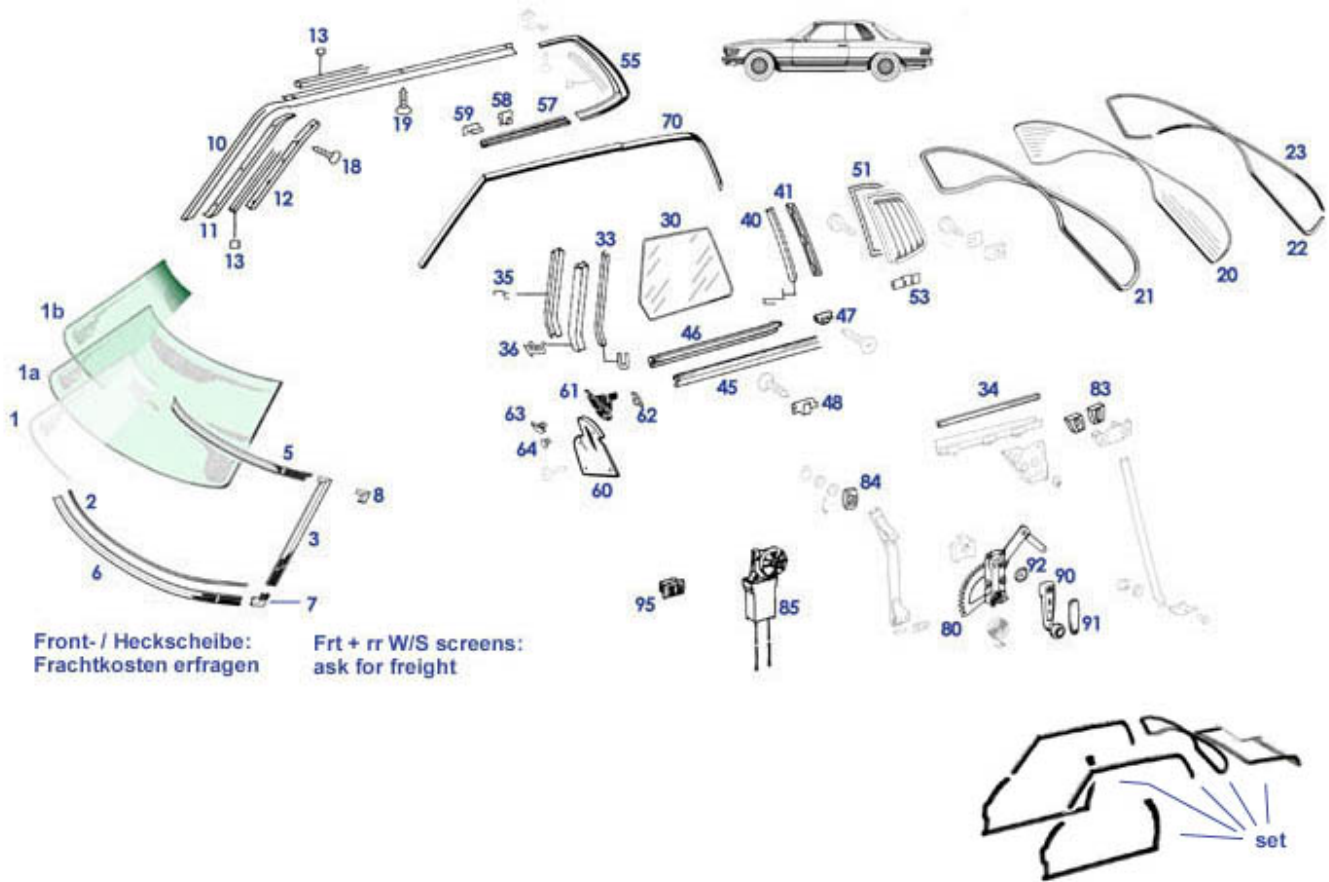

67 Windows and Weatherstrips

67.c SLC Windows, weatherstrips

	Grommet, for wiring at heated rear window	798782	€ 3,34		Clip, door seal	873159	€ 0,60
	Window crank handle 63-70 replacem	276001	€ 133,64	1	W/S glastransp. incl. box(Germany)	967999	€ 121,25
1	Wind screen SLC green + stripe	767220	N/A	1	Windscreen SLC,green afm.	767200	€ 266,50
1	Windscreen SLC,clear afm.	767100	€ 259,99	2	1m rubber profile, window garnish trim	779030	€ 1,19
2	A1266700193 Windscreen mounting kit	767000	N/A	2	N/A ! Set WS-Glass mounting (glue etc)	967001	N/A
2	A0009872960	767120	N/A	3	A1076712330 Dec.strip, Lt., FN(5)	767080	N/A
3	A1076713430 Dec.strip, Rt., FN(6)	767091	N/A	3	A1076712430 Dec.strip Rt., FN(5)	767090	N/A
3	A1076713330 Dec.strip Lt., FN(6)	767081	N/A	5	A1076712530 Dec.strip, upper, FN(5)	767048	N/A
5	A1076713930 Dec.strip, upper, FN(6)	767049	N/A	6	A1076714330 Dec.strip, lower	767059	N/A
7	A1076713630 Dec.angle, lower, Rt., FN	767071	N/A	7	A1076712230 Dec.angle, lower, Rt., FN	767070	N/A
7	A1076713530 Dec.angle, lower, Lt., FN	767061	N/A	7	A1076712130 Dec.angle, lower, Lt., FN	767060	N/A
8	A1076713830 Dec.angle, upper Rt., FN	767073	N/A	8	A1076713030 Dec.angle, upper Rt., FN	767072	N/A
8	A1076713730 Dec.angle, upper Lt., FN	767063	N/A	10	A1076980601 Weatherstrip, Rt.	769021	N/A
10	A1076980501 Weatherstrip, Lt.	769011	N/A	11	A1076900697 Underlay,rbr. weatherstrip,	772218	N/A
11	A1076900597 Underlay,rbr. weatherstrip,	772217	N/A	12	A1077251965 Chrome rail.'A' pillar, Lt.	772727	N/A
12	A1077252065 Chrome rail.'A' pillar, Rt.	772728	N/A	12	A1076981080 Dec.strip, 'A' pillar, inne	769041	N/A
12	A1076980980 Dec.strip, 'A' pillar, inne	769031	N/A	13	A1266981898 Strip, foam rubber	779040	N/A