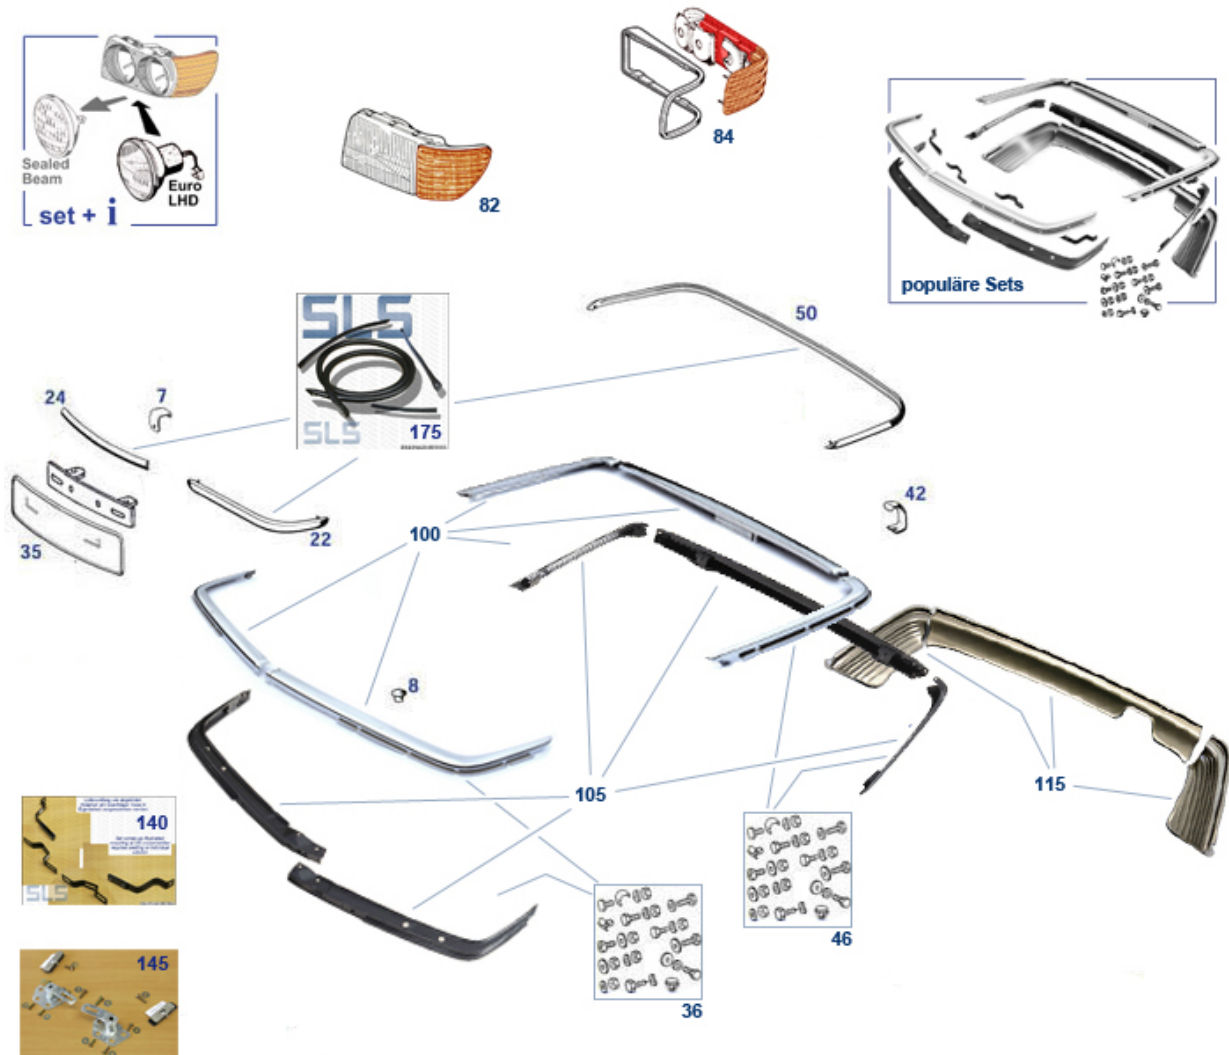

90 Frequently Required, Retrofit US -> Euro Attachment Parts

example: distancer for outer front bumpers	788725	€ 5,05	Gasket,headlamp/wing, Rt., Repro	782545	€ 34,51
Seal, tail lamp RH	782675	€ 53,55	.Gasket,headlamp/wing, Lt., Repro	782535	€ 34,51
Euro H4 lamp insert, LHD, w.parking lamp option	782747	€ 36,50	el. bits for installation of H4 into US frame	782749	€ 5,84
Ground adapter cable, U.S. dismantling, types with hex nut, stainless steel M8	782890	€ 12,79	hex nut, stainless steel M6	788821	€ 0,43
Seal, tail lamp LH, too stiff reproduction	788820	€ 0,76	washer, stainless steel 6,4	788822	€ 0,19
Euro H4 lamp insert	782746	N/A	right grille, fits 75-85 US vehicle front	788888	€ 34,51
8 plastic plug w.chrome cap	788195	€ 0,99	left grille, fits 75-85 US vehicle front	788877	€ 34,51
22 Front Left Bumper Rubber	788670	€ 75,26	8 plastic plug w.chrome cap	788995	€ 1,92
24 Profil.for insert R/C107 fr.	788098	€ 50,50	22 Front Right Bumper Rubber	788680	€ 75,26
24 Clip, prot. strip, front	788897	€ 0,40	24 A0039885678 clip, MB, see 788897	788097	N/A
35 Licensplate Bracket (EU)	788086	€ 30,88	24 repro		
46 Set rubber plugs for US-bumper removal	788499	€ 15,47	24 Front Centre Bumper Rubber (Euro) for SL/C 107	788775	€ 41,53
50 Rear Bumper Rubber	788695	€ 109,93	42 chromed, 3x required	788910	€ 109,00
84 Tail lamp lens RH, European, recommended Repro	782761	€ 245,00	50 Profile rear bumper protection EURO, repro	788895	€ 102,64
145 Set adapting supports EUR pumper->US, long wings	788753	€ 239,00	84 Tail lamp lens LH, European, recommended Repro	782751	€ 245,00
782950 Euro H4 lamp insert, fits US	782646	€ 65,34	140 bracket set for EU front bumper, see illustration	788840	€ 250,00
			145 Set adapting supports EUR pumper->US-body, zincd	788750	€ 267,75
			782950 Kit LHD replacement SealedBeam	782950	N/A