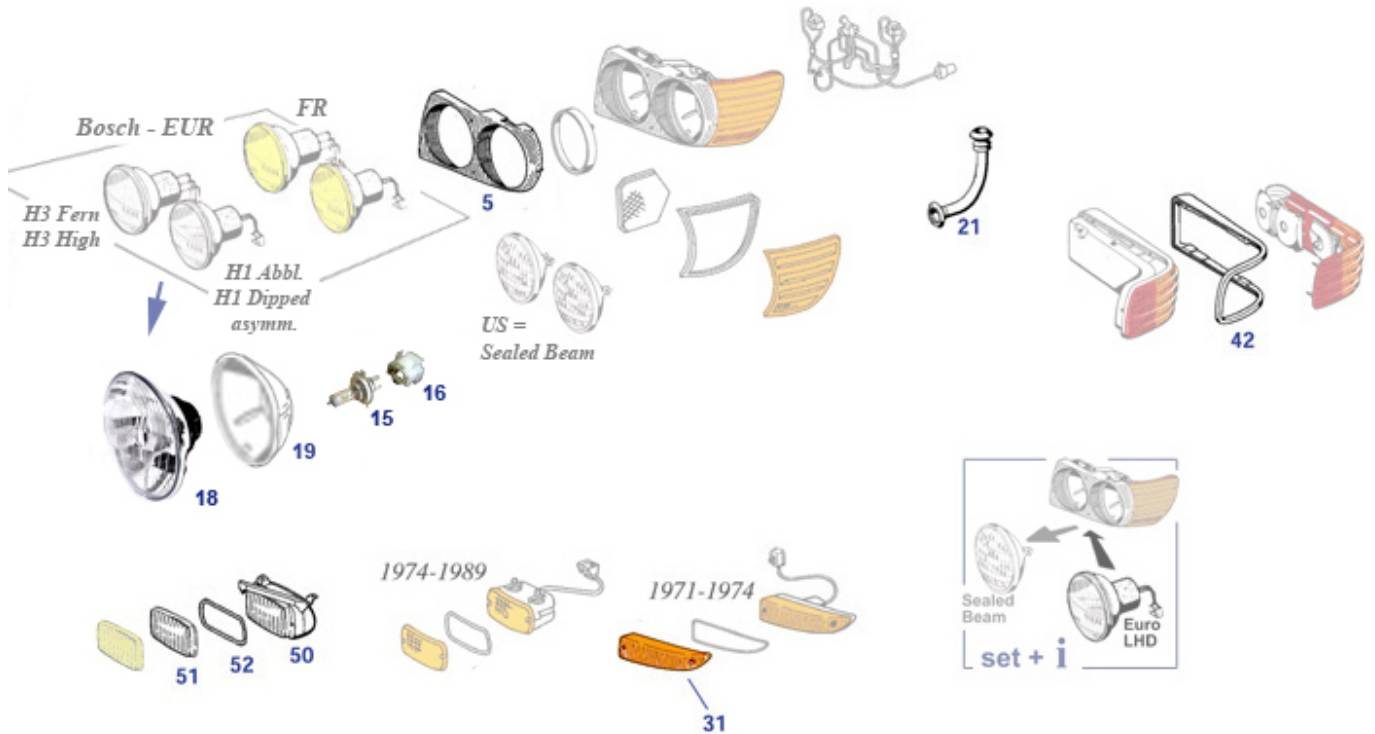

equipped						
105	Bulb 12V / 10W, torpedo, total length 44	299094	€ 0,51	105	Bulb, passenger compt. 3W, NoName	299096	€ 1,79
105	Bulb 1.2W, glass socket, switch-knob, cockpit	299097	€ 1,79	105	Bulb 12V / 5W, torpedo, total length 38	299098	€ 1,54
105	Bulb, parking light, 12V/4W, BA9S	299099	€ 1,39	105	Halogen bulb H4 55/60 watts (P43t) OSRA	799190	€ 3,43

82.c Lighting installation Export / US

82.c Lighting installation Export / US

	Headlamp insert Highbeam H1, 5 3/4", Lukas	782647	N/A		plastic washer PA 3,2	882015	€ 0,15
	Seal, tail lamp LH, reproduction	782655	€ 47,33		el. bits for installation of H4 into US frame	782749	€ 5,84
	Headlamp insert Highbeam H1, 5 3/4", Hella	782648	N/A		Clock 380 SL, R107	799995	€ 289,99
	Info-Blatt: Scheinwerferumbau	799827	N/A		Kit LHD replacement SealedBeam to H1+H4	782950	N/A
	Euro H4 lamp insert	782746	N/A		Lens, fog lamp, export version	782332	N/A
	Euro H4 lamp insert, fits US frame,pict	782146	€ 39,98		Seal, tail lamp RH, reproduction	782665	€ 42,77
1	A1078205661 Headlamp, US, Rt.	782060	N/A	1	A1078205561 Headlamp, US, Lt.	782050	N/A
5	Frame, h'lights, US, Rt.	782062	€ 87,08	5	Frame, US- headlights , left	782052	€ 40,96
10	A0008265599 Sealed beam US hi+lo lamp	782130	N/A	11	A0008265499 Sealed beam h'light, US, in	782131	N/A
15	A0008263199 S'beam h'light, Eu. RHD, ou	782141	N/A	16	Housing for Bilux/H4 connector	182042	€ 4,74
16	H4 Connector housg w.3x flag crimps	282041	€ 5,83	17	LHD (RH traff) high-beam lamp, convex	782745	N/A
17	Headlamp insert Euro, Highbeam H1 BO	782148	N/A	18	LHD lamp insert 5-3/4" H4 w. park socket	782547	€ 23,74
18	Euro H4 lamp insert, LHD, w.parking lamp option	782747	€ 36,50	18	Euro H4 lamp insert, fits US frame,pict	782646	€ 65,34
18	5-3/4 " high beam insert	782546	€ 34,51	18	Euro H4 lamp insert, fits US frame,pict	782645	€ 79,99
19	mounting bowl for 5 3/4" headlamp RH	782956	€ 29,90	19	mounting bowl for 5 3/4" headlamp LH	782957	€ 29,90
20	Hex. socket head cap screw, low	882013	€ 0,21	20	A0018262089 chrome ring,	782056	N/A