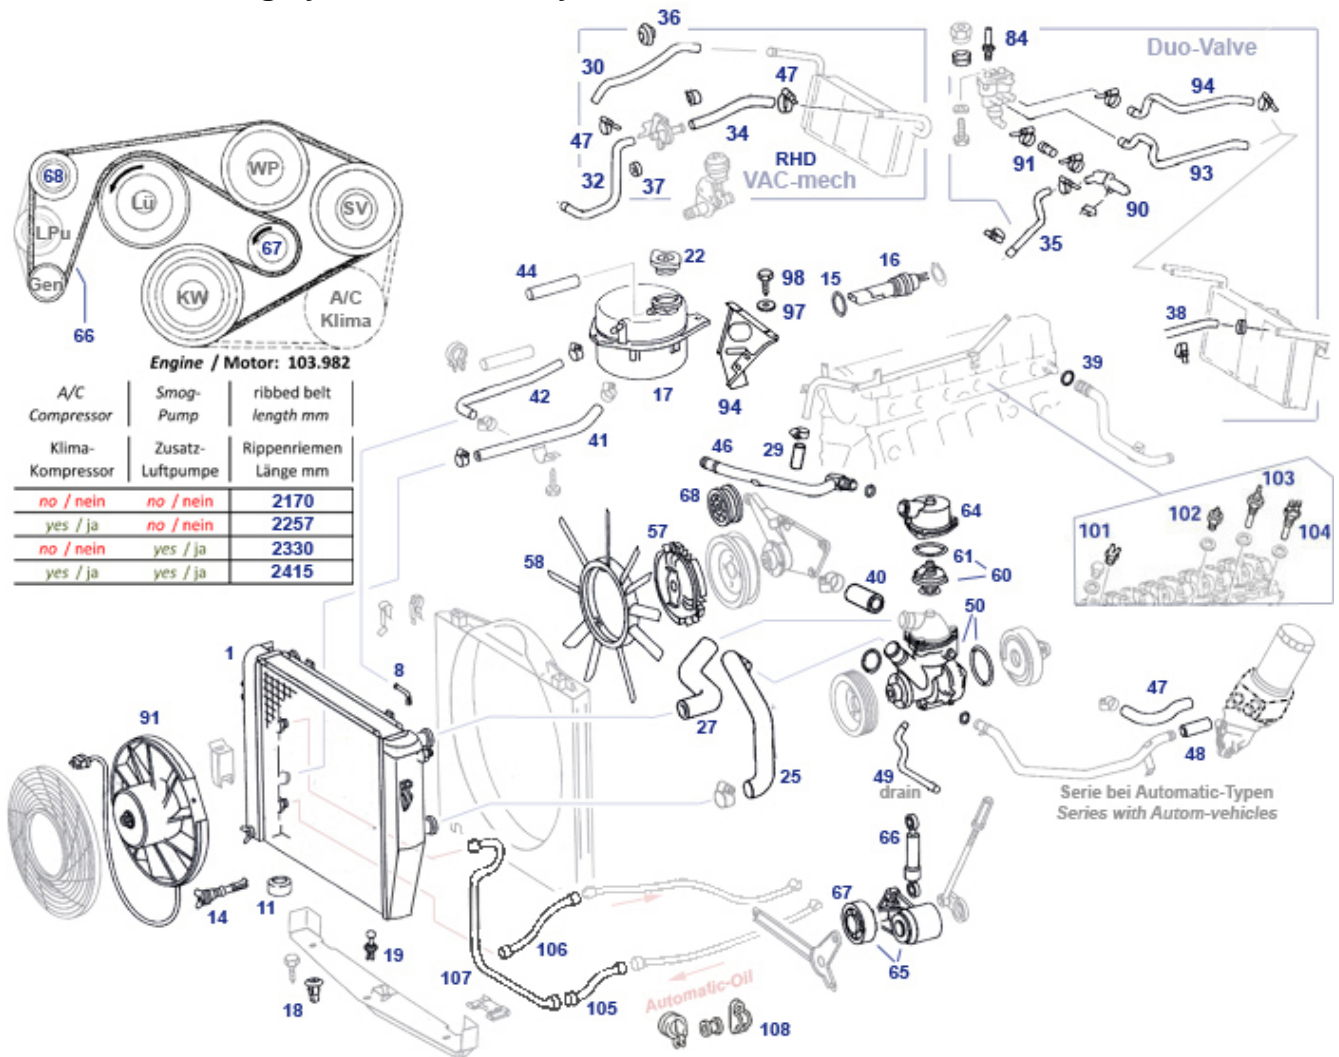

58	Fan blade M116/M117 from FN	720403	€ 202,70	60	Thermostat 380/500SL/SE/SEC 84°C	720010	€ 27,35
60	Pump housing gasket RHside, fits some 380	720313	€ 4,28	60	Thermostat 380/500SL/SE/SEC 84°C, BEHR	720910	€ 56,24
60	Gasket, WaPu -> thermostat, e.g. 380FN / to 720025	720312	€ 2,05	72	Temp.-switch 100° Celsius	207163	€ 9,62
72	Thermo switch 100°C	207863	N/A	78	Sender unit, coolant temp.gauge	754097	€ 6,66
84	Rep-kit for electrical heater valve	783054	€ 17,14	91	el. aux fan (frt mounted) div. 123, 107, ..	750751	€ 137,30
91	el. aux fan (frt mounted) div. 123, 107, ..	750851	€ 149,99	94	bracket for reservoir, can replace other variants	750039	€ 36,00
97	Washer, Star/frame	288047	€ 0,55	98	panelling screw Hex8, e.g. bumper 12 frt / 26 rr	799938	€ 0,32

50.b 20, 83 Cooling system 300SL only

A1075000549	750032	N/A	Support base with reroute pulley	920835	€ 70,48
Water hose, rad. upper, eg 129.060	950312	€ 6,50	see SLS no. 720829! (waterpump M103 Autom.)	720029	N/A
A4635016382 see 750068	750088	N/A	see 727913, brands merged	727013	N/A
see 750807	750007	N/A	Support base with reroute pulley	920135	N/A
Temp. sender unit, 4-Pole, KE-Jet / EZL	954396	€ 23,53	leaf spring, radiator to shroud	950022	€ 1,77
1m cooling water hose 12/19mm	250823	€ 7,14	thermostat 87°C, 280SL + 300SL, Marelli, ref.No. A	720108	€ 6,25
aux el pump, heater hose LHD	783860	€ 183,08	Radiator eg 300SL, brand "Dasis", ref 1075002703	750807	€ 799,99
8 A0005000894 - N/A -Stud, hose to	750307	€ 13,98	A1075040312	750052	N/A