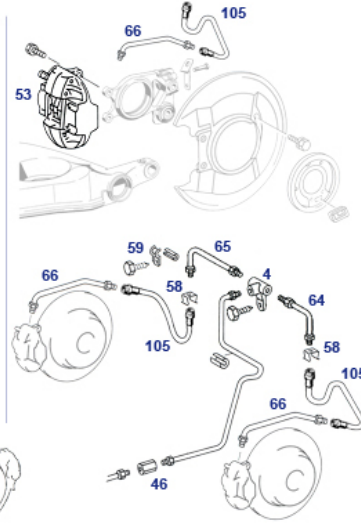

Typen mit Ausstattung
„Koppellenker“: Sättel vor den
Radnaben, Schlauchübergang
hinten an Zusatzhalter

Infotext zu Einbauübersicht und weiteren Teile-Umgebungs-Konsequenzen der Achsvariante siehe 42.i

4	see 243859 A0004284224	243059 742004	N/A N/A	4	Counter sunk screw, eg wing to rail	799930	€ 0,39
				4	brake hose adaptor with 3 connection threads M10 X	742804	€ 4,95
11	Valve, brake cyl bleeder	242001	€ 6,72	11	Bleeder valve M8 e.g. ATE early	242000	€ 5,57
11	A3075530107 Bleeder screw at booster	242007	€ 8,70	11	bleeder screw M8 / hex9	942008	€ 3,33
11	Bleeder valve cap, brake, steering	143041	€ 2,62	11	Bleeder screw, rear calipers, M7	242011	€ 1,80
20	Brake shoes and fitment parts, ATE	242200	€ 32,40	26	Caliper repair kit, rear, all	742026	€ 27,41
30	Sicherungsschraube Bremsscheibe vo.85->	743101	€ 0,51	36	Locking plate ,caliper	242036	€ 3,92
46	inline connector, female, fits F-type brake lines	142846	€ 1,59	49	A1074270196 grommet, rr brake rope to plate	742049	N/A
51	Caliper R/C107 rear left (ATE)	742051	€ 329,53	51	Caliper R/C107 rear Rt.	742052	€ 342,65
51	Caliper R/C107 rear Rt.	742852	€ 100,70	51	Caliper R/C107 rear Lt.	742851	€ 100,70
53	Caliper V8, rear Rt., V8 EUR 73-> FN !	742054	€ 265,00	53	Caliper V8, rear left, FN	742053	€ 264,48
58	Bracket 250-280SL	243658	€ 1,06	59	Grommet, rear brake wires @ axle/anchor	742059	€ 3,99
59	Rubber sleeve	243859	€ 2,38	59	Sheet metal screw with hexagon 5.5 X 13 galvanized	990102	€ 0,20
59	A1089950520 Clamp e.g. 1 fuel pipe	847040	N/A	65	Brake line 1030mm, e.g. rr m / rr rt	742066	€ 15,17
66	Brake line 340mm	542066	€ 5,95	82	ATE Accessory kit for rear brake pads	242082	€ 7,20
88	additional shim, rear brake pads	742989	€ 4,99	88	incl. layer anti-noise	742088	N/A
88	Set of ATE rear brake pads 1965-19'72 | W113-108	242088	€ 26,55	97	Hex Bolt M6 x 10 yellow zined	299997	€ 0,35
102	Brake line e.g. rr.lt, 255mm	742102	€ 5,70	104	Brake line 195mm :, 230frt Lt.,107 rear	742104	€ 14,28