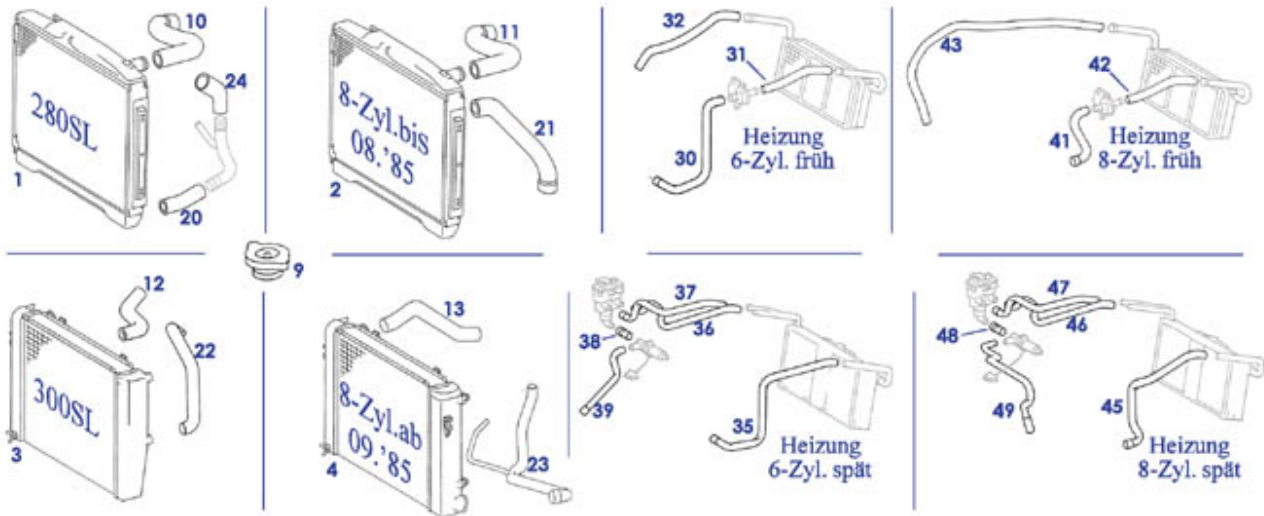

50, 20, 83 Cooling System

50, 20, 83 Radiator and Waterhoses, main

50, 20, 83 Radiator and Waterhoses, main

	A1075010101 replaced version of a radiator	750002	N/A		fan clutch M116/117	720630	€ 89,00
	hex. head tapping screw with cone end, zinc plated	799723	€ 0,19		bracket for reservoir, can replace other variants	750039	€ 36,00
	1m cooling water hose 12/19mm	250823	€ 7,14		Rad.hose Ir.280SL/C FN	750814	€ 10,50
	1 m water hose i-D 42mm	750705	€ 36,16		shorter variations have been replaced by this	750605	€ 5,80
	content comes with cap for thermostate	720018	€ 146,87		Pipe,water air venting M110	720205	€ 3,22
1	280: fits, when oil-cooler is mounted LH side. Pls	750000	€ 894,88	2	thermostate to be mounted under RH cap	720022	N/A
2	Construction type: thermostat mounted upper side	720025	€ 142,79	2	A1075010901 Radiator	750003	N/A
2	A1075011301 Radiator	750005	N/A	2	350/450SL/C, also see 750002		
2	A1075011701 Radiator	750006	N/A	2	A1075011701 Radiator 380/500SL '81->'85	750006	N/A
2	380,5.0,500SL/SLC			2	Plastic rivet e.g. lower fan duct	788992	€ 0,43
2	Fan blade M116/M117 from FN	720403	€ 202,70	2	Seal ring M103... water pump to engine	920311	€ 1,36
3	see 750807	750007	N/A	3	waterpump M103 Autom., brand FEBI	720829	€ 133,18
3	see SLS no. 720829! (waterpump M103 Autom.)	720029	N/A	3	buffer water cooler	750856	€ 5,36
3	see 727913, brands merged	727013	N/A	4	A1075050955	750411	N/A
4	Radiator 420SL, 500SL from 09.'85, 560SL	750008	€ 1.844,50	4	Plug rivet for square hole eg, lower rad.cover	788991	€ 1,32
4	char.mark: hole pos.upper cap	720024	€ 151,00	4	see 720630 ! Rest! fan clutch M116/117	720430	N/A
4	A1075000549	750032	N/A	4	Radiator cap ref A 123 501 0215 char-id 110	550016	€ 5,36
9	coolant reservoir, late version = fits level senso	750732	€ 120,90	9	Radiator cap ref A 123 501 0215 char-id 120	750016	€ 4,41
9	Radiator cap 09.'85->, Index "140"	750017	N/A	9	Rad.hose up. 350/450SL/C	750019	€ 13,70
10	Rad.hose280SL/C Rad./thermo	750012	€ 26,64	11	Rad.hose up. 380/500SL/C->08.81	750021	€ 32,78
11	e.g.fitting 380US SL from 006628, SLC from 002972	750022	€ 11,90	11			
12	Radiator hose upper, 300SL	750023	€ 17,08	12	Water hose, thermostate->head e.g. 129.060	950304	€ 0,86
12	Cooling w.hose 300SL radiatorreservoir	750018	€ 24,59	13	Rad.hose upper, V8 from 09.85->	750020	€ 8,81
20	A1105011782 Rad.hose Ir.280SL/C FN	750013	N/A	20	see 750814	750014	N/A
21	Radiator hose 380-500SL, data required	750015	€ 32,78	21	Lower Rad hose 380SL/C Export (AUS/S/JP)	750037	€ 4,62
21	Rad.hose lower, various 8-cyl.	750025	€ 39,60	21	Rad.hose 350/450SL/C	750024	€ 8,50