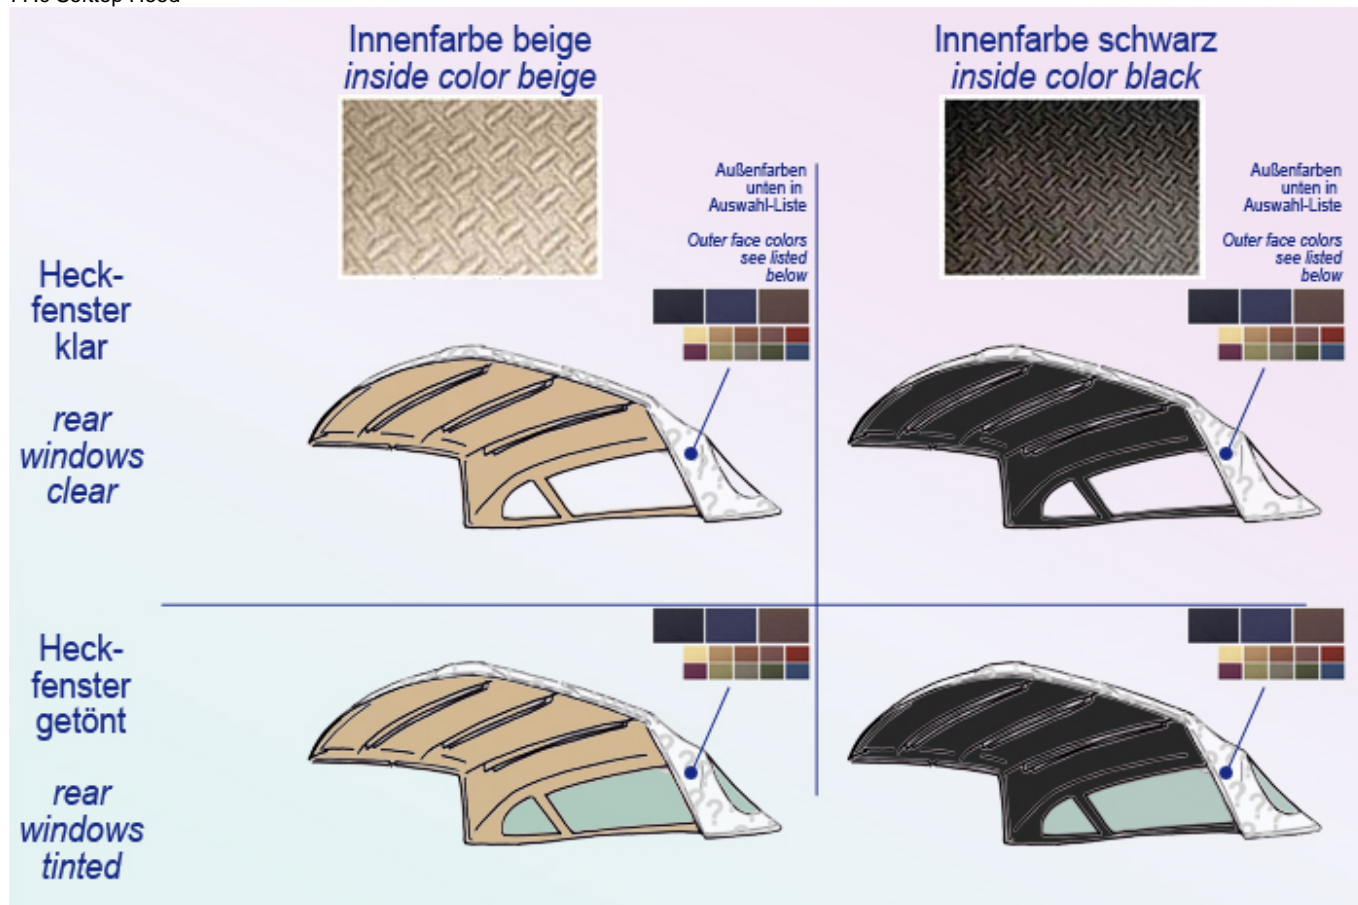

77,79 SL-Tops, Softtop, Hardtop

77.c Softtop Hood

77.c Softtop Hood

INFO - NO BASKET BUTTON: For 776301	€ 809,90
the installation of t	
INFO - NO BASKET BUTTON: For 776441	€ 899,99
the installation of t	
INFO - NO BASKET BUTTON: For 776500	€
the installation of t	1.099,55
INFO - NO BASKET BUTTON: For 776520	€
the installation of t	1.099,00
INFO - NO BASKET BUTTON: For 776531	€ 879,89
the installation of t	
INFO - NO BASKET BUTTON: For 776580	€ 879,89
the installation of t	
INFO - NO BASKET BUTTON: For 776740	€ 819,90
the installation of t	
Set strap belts f.softtop, black, 276771	€ 41,65
R113 & W107	
Set S/T-frame belts, beige 776702	N/A
INFO - NO BASKET BUTTON: For 776392	N/A
the installation of t	
INFO - NO BASKET BUTTON: For 776331	€ 819,90
the installation of t	
INFO - NO BASKET BUTTON: For 776320	€ 809,90
the installation of t	
INFO - NO BASKET BUTTON: For 776322	€ 809,90
the installation of t	
INFO - NO BASKET BUTTON: For 776330	€ 899,99
the installation of t	
INFO - NO BASKET BUTTON: For 776391	€ 819,90
the installation of t	

INFO - NO BASKET BUTTON: For 776530	€ 879,89
the installation of t	
INFO - NO BASKET BUTTON: For 776443	€ 899,99
the installation of t	
INFO - NO BASKET BUTTON: For 776501	€
the installation of t	1.099,99
INFO - NO BASKET BUTTON: For 776521	€ 879,89
the installation of t	
INFO - NO BASKET BUTTON: For 776393	€ 819,90
the installation of t	
INFO - NO BASKET BUTTON: For 776730	€ 899,99
the installation of t	
INFO - NO BASKET BUTTON: For 777000	€
the installation of t	1.075,00
Set strap belts f.softtop, beige, 276772	€ 71,39
R113 & W107	
INFO - NO BASKET BUTTON: For 776410	€ 899,99
the installation of t	
INFO - NO BASKET BUTTON: For 776302	€ 809,90
the installation of t	
INFO - NO BASKET BUTTON: For 776303	€ 809,90
the installation of t	
INFO - NO BASKET BUTTON: For 776321	€ 809,90
the installation of t	
INFO - NO BASKET BUTTON: For 776323	€ 809,90
the installation of t	
INFO - NO BASKET BUTTON: For 776332	€ 819,90
the installation of t	
INFO - NO BASKET BUTTON: For 776333	€ 819,90
the installation of t