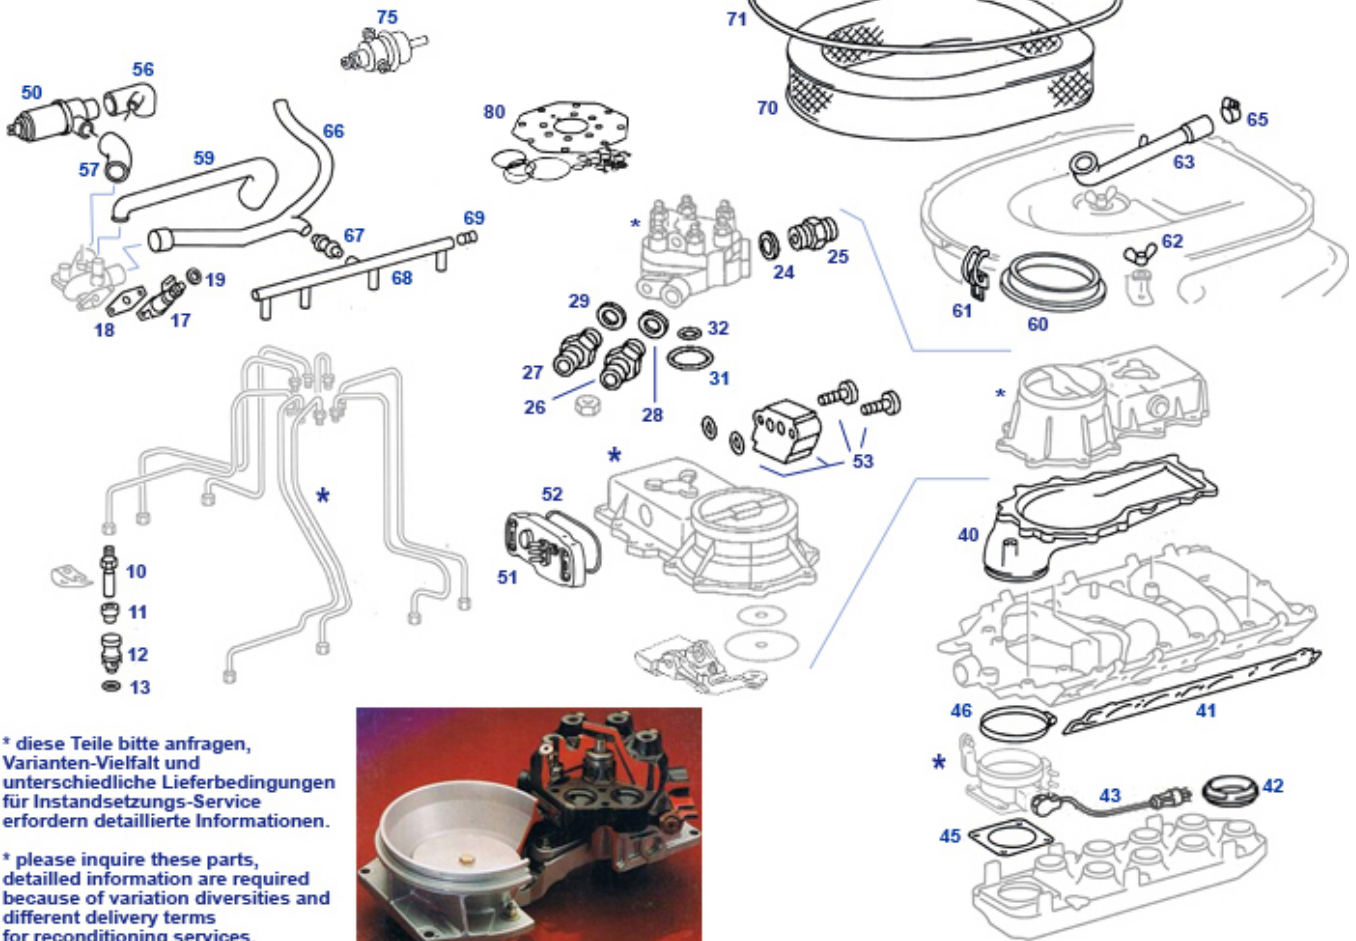

58	N916002088100	799896	N/A	60	Trottle flap w.body + el-switch e.g.M10	714300	€ 191,29
62	gasket, throttle body lower	714013	€ 6,44	80	Inj Distrib Rep Kit 6-Cyl "K-E"	707808	€ 108,89
80	Rest: Inj Distrib Rep Kit 6-Cyl "K-E"	707508	€ 115,31	82	Rep.-Kit pressure regulator for K-Jet fuel distrib	707370	€ 329,99

07.h KE Injection / Idle Air, V8 Engines

07.h KE Injection / Idle Air, V8 Engines

4.2 / 5.0 / 5.6 KE

	Rubber seal / valve guide K-Jet div. please see product B709508	707715 709508	€ 1,46 N/A		Y-connector for vacuum pipe	707780	€ 2,93
	Vac T-connector	707179	N/A		Aux air valve K-Jet M117 last Gen.	707521	N/A
	X-connector for vacuum pipe	707881	€ 1,90	10	Sensor, air intake temp KE, brand FAE	554596	€ 28,50
10	Set 8 pcs injectors "KE" (SLS 707104) w.rubber rin	707564	€ 588,66	11	Injector 420SL, 500 from M.964, 560	707104	€ 73,04
12	N/A A1170700455 | Injector capsule	707423	N/A	13	see 707715, Rubber seal / valve guide	707415	N/A
17	A1190700246	707045	N/A	18	Seal ring injector support->head V8 K-Jet	707424	€ 1,32
19	Sealing ring ID8, eg. for hollow screw	220011	€ 0,10	19	Gasket, start valve,air distributor A0000743586	707209 707479	€ 0,76 N/A
26	A0000743686	707477	N/A	26	Threaded fitting w. filter	707478	€ 2,51
29	Copper seal ring M12 e.g. Autm transm	799303	€ 0,18	31	Dichtring	707428	N/A
32	Dichtring	707429	N/A	40	Housing, 116/117 KE air duct	714530	N/A
41	Gasket left side, inlet->head 3.8/4.2/5.0/5,6	714452	€ 10,02	41	Gasket RH, inlet->head 3.8/4.2/5.0/5,6	714451	€ 10,44