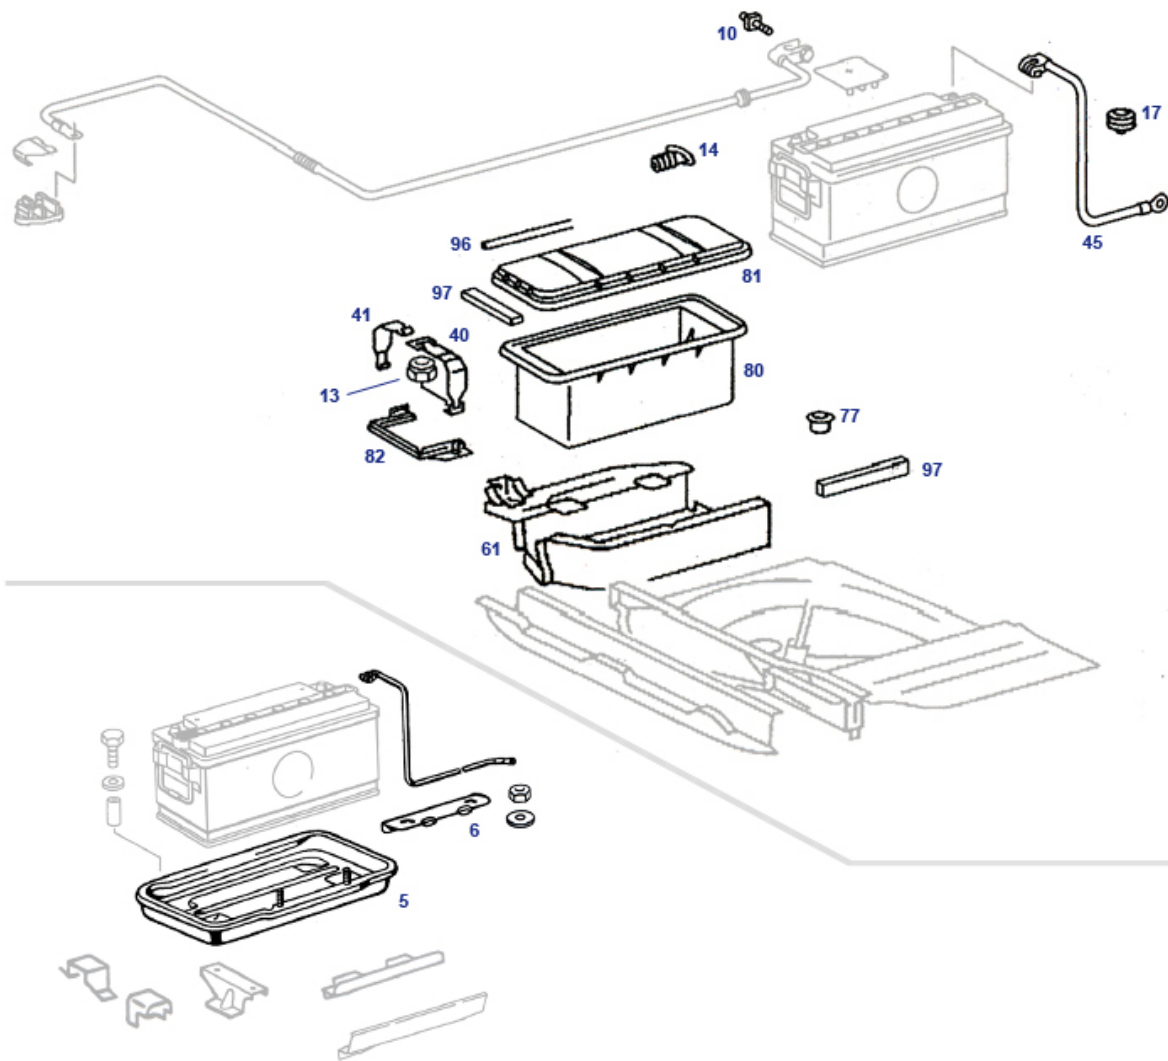

Rubber grommet 11/30, blue silicon rubber	299517	€ 1,59		A1076202114	762252	N/A
	A1076261112	762156	N/A		A1076261012	762155	N/A
	A1076202214	762254	N/A		A1078400088	784540	N/A
	A1076201314	762251	N/A		A1076200414	761228	N/A
	adhesive label, symbol "critical accu height"	799950	€ 14,23		Washer 6,5 x 13	799915	€ 0,17
	Rubber grommet 11/30, bulkh(190),107,...	299017	€ 1,59		see 798876	798776	N/A
	A10768006467088	768320	N/A		raised csk.head tapping screw 3,9 X19 zinc plated	788709	€ 0,19
5	fits all R/C 107 with battery in engine bay	761226	€ 64,26	6	del.-t. battery fixing bracket A1076260612	762154	€ 17,40
6	nut M6 w. flange, zinc plated	799913	€ 0,37	10	battery terminal screw M8 X28	554010	€ 0,62
13	hex.nut with non metallic insert M6, zinc plated	799812	€ 0,19	14	del-t: plastic grommet, starter wire @ boot	798876	€ 2,26
14	Rubber grommet 10/42, starter/generator wire	199014	€ 2,75	17	Grommet 6/26	299819	€ 3,15
40	metal strip left part for batt. mounting	784640	€ 59,85	41	metal strip right part for batterie mounting	784641	€ 28,05
45	Ground wire, trunk mounted battery	754245	€ 69,62	61	Rep.panel trunk floor right	761083	€ 104,96
61	Mounting Bracket Rear Bumper | similar to A1076160	761415	€ 31,40	61	Trunk floor RH,Repro "Batt in trunk"	761881	€ 391,99
77	Grommet,multihole 27mm	798777	€ 2,59	80	Box for optional equipment "battery in trunk"	754080	€ 124,95
81	battery box cover for optional equipment trunk mou	754081	€ 55,16	82	holding frame for batt.-box (trunk mounted) front	754082	€ 40,17
82	holding frame for batt.-box (trunk mounted) rear p	754083	€ 40,17	96	1m round profile	799696	€ 1,31