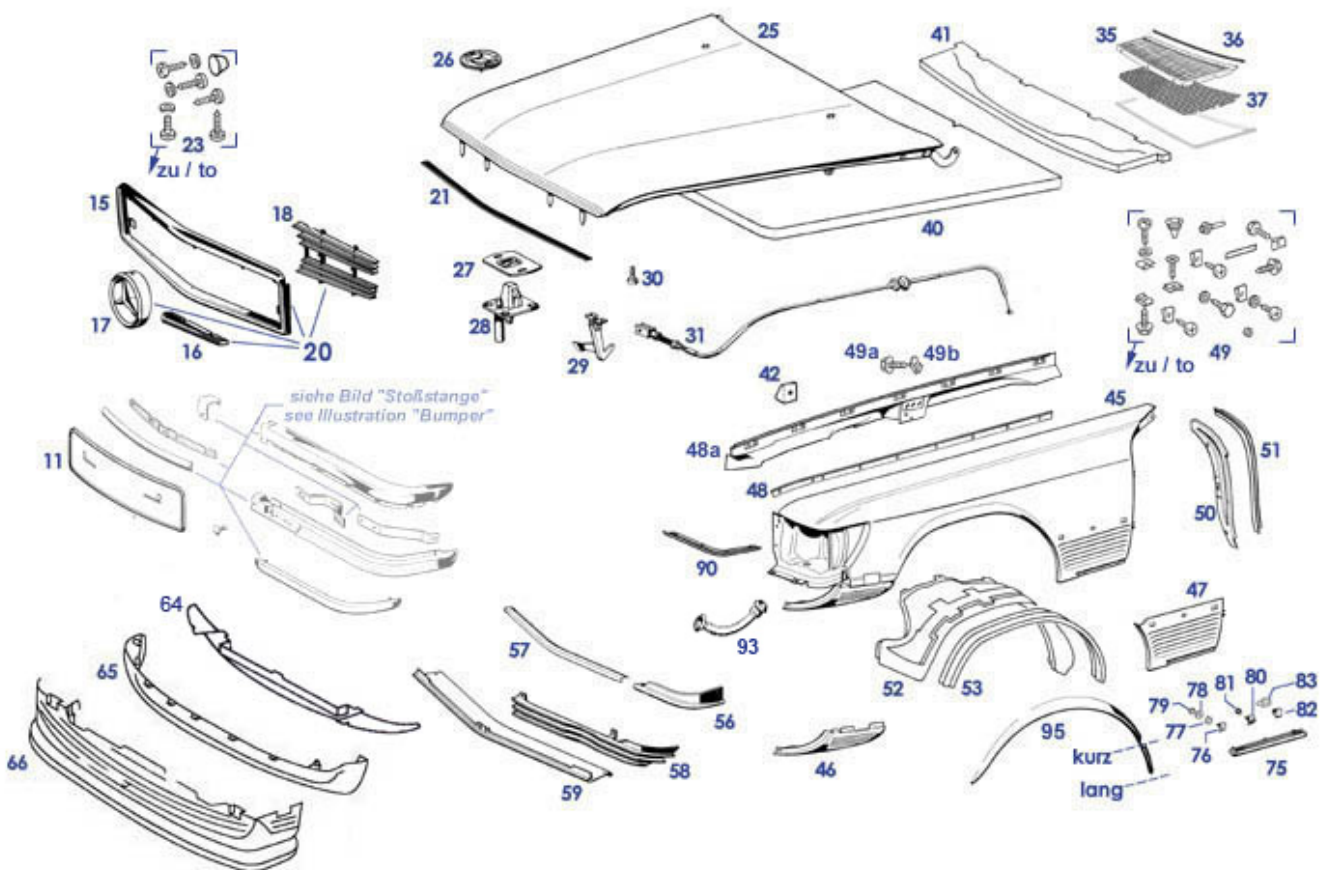

88.a Panelling front

panhead tapping screw 4,2 X 16	788381	€ 0,18	A1078800197 Small parts, wing, R/C107 f	788017	N/A
A12666980158 clip	772156	N/A	washer 4,3 X 12 X 1	799890	€ 0,14
Cover strip, under head'lamp, LH	788651	€ 95,00	A0019872651 see 783019 Seal profile, f.	783019	N/A