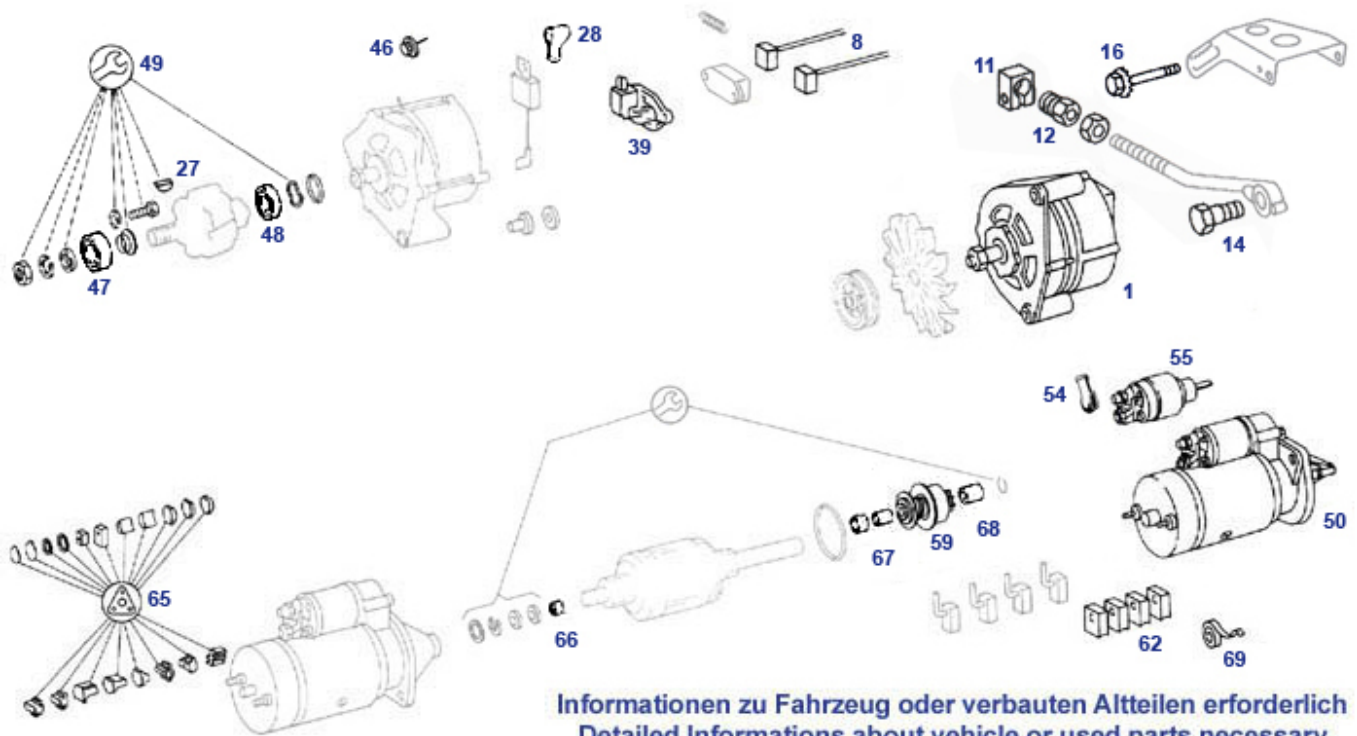

99	V' belt, 10 x 800	299110	€ 8,98	99	V belt 13 X 750 e.g. PWS-pump	299102	€ 6,19
99	V belt 13 X 1060	299101	€ 7,25	99	A0029974092	999118	N/A
99	V belt 10 x 925 eg. 250SL LHD series	299107	€ 3,69	99	V belt 10 X 900	299105	€ 6,19
99	V belt 10 X 875 eg. 230SL Alternator	299106	€ 4,75	99	Belt, 10x1005 e.g. 117.968 Generator	799133	€ 6,49
99	V' belt, 10 x 935	299109	€ 7,79	99	V belt 10 X 775	299108	€ 8,84
99	M110 from: fan blade with central bolt	620020	€ 59,95	99	V belt 10 X 1100, e.g. WaPu/PWS V8-FN	799118	€ 7,40
99	V belt 10 X 960/965	799119	€ 5,36	99	V belt 13 X 1285	799110	€ 10,29
99	V belt pws. 280SL/SLC 13x818	799111	€ 10,89	99	V belt alt./wapu/fan 10 x 980	799113	€ 10,10
99	Seal ring M103... water pump to engine	920311	€ 1,36	99	Water hose, thermostate->head e.g. 129.060	950304	€ 0,86
99	V belt alt./wapu/fan V8	799114	€ 5,59	99	V belt 10 X 913	799115	€ 6,10
99	V belt 13 X 850	799116	€ 5,95	99	V belt 10 x 1200 , WaPu/p.w.s.(2xreq)	799117	€ 7,20
99	belt, 10x1110 e.g. pws pump 5.6 , 2x re	799130	€ 7,25	99	Ribbed fan belt 2257mm, e.g. 103 A/C	999108	€ 30,98
99	Ribbed fan belt 2175mm, e.g. M103 no A/	999106	€ 39,98	99	A/C belt 13 x 960mm, e.g. AC-comp 560	799131	€ 7,74

15.b Alternator + Starter

Informationen zu Fahrzeug oder verbauten Altteilen erforderlich
Detailed Informations about vehicle or used parts necessary

	Socket housing, alternator	754877	€ 12,30		Interference suppression capacitor with eyelet con fits 115059	215838	€ 29,99
	similar as 215226	215227	N/A		Wire, Starter, 350+450 up to FN	115022	€ 23,92
	Interference suppression capacitor with flat plug	715838	€ 7,97		regulator, copy of old design	754778	€ 447,50
	Rest: Bosch regulator, external, generators 65-74	254021	€ 690,57		LiMa 70A, 300SL im Tausch	254521	€ 41,92
	Regulator external,ca '65-'74, HELLA, China	254721	€ 29,85	1	see 715380	915330	N/A
1	LiMa 70A, 300SL im Tausch	715330	€ 341,74	1	Alt. 65A exch., 280SL FN, M117 US	715381	N/A
1	see pict: comes with modern pulley, can be combine	715380	€ 191,00	1	Alternator 55A Bosch-exchanged, see pic	715286	N/A
1	Alt. 65A new, 280SL FN, M117 US	715285	€ 227,77	1	arrival of used part necessary in advance	715281	N/A
1	Alt. 55A overh. 280,350,450SL/SLC LHD	715280	€ 152,62	1		215280	€ 440,30