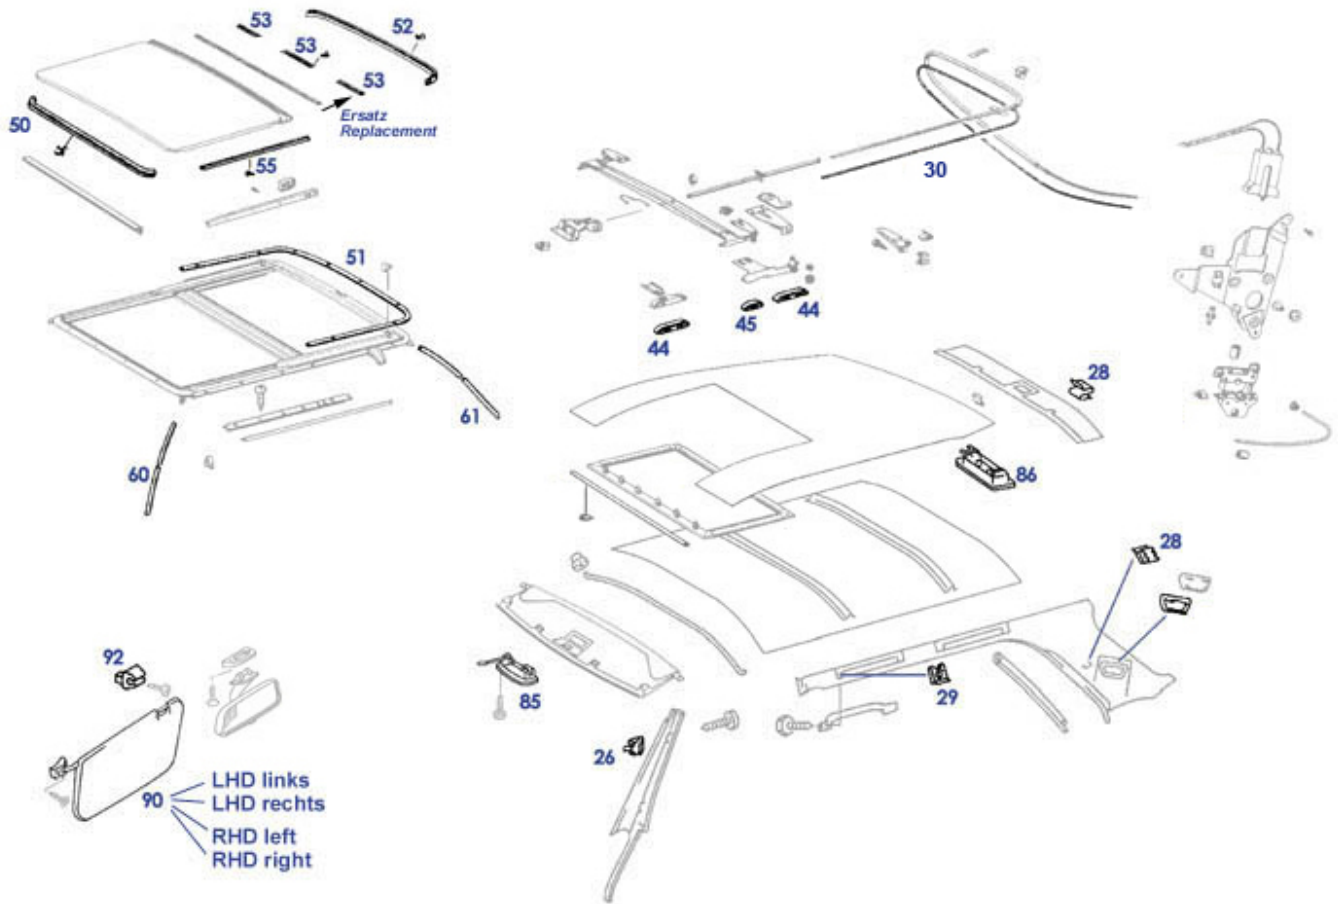

15	Clip, w/s dec. trim strips	767846	€ 1,19	15	S'shine r'fr.+cover, cremegrey	778090	N/A
	Foam sheet per square mtr, D=5mm	368037	€ 8,65	15	Clip, e.g. s'roof vinyl frame	798737	N/A
16	A0019876052 Profile, s'shine r'fr.,	769815	N/A	26	A1079880678 Clip	798736	N/A
	pe						
28	A1079881878 Clip	798738	N/A	29	Spire nut for handle	798739	€ 0,45
30	Sunroof cable 107SLC	778031	€ 199,80	35	A0008202442 El. motor, sunshine roof	778901	N/A
39	A0008202807 Mech., El. sunshine roof	778902	N/A	44	A1087800183 Slider,s'shine roof, front/	778974	N/A
45	Slider,s'shine roof, middle	778975	€ 40,45	50	A1077820198 Seal,sunshine roof, SLC, fro	778900	N/A
51	A1077820098 Seal,sunshine roof, rear	778925	N/A	52	A1077820298 Seal rear, sun roof C107	778910	N/A
53	A1157840497 Insulation strip,s'shine ro	778915	N/A	55	Niete z.B. ESSD-Anschlag	798168	€ 0,39
55	A1087820198, brush L or R sunroof	787920	€ 44,95	60	A1077820196 Water run-off hose, front	778943	N/A
61	Water drain hose, sliding roof, div.	778845	€ 17,73	85	Roof interior light SLC front	782026	N/A
85	A0008252301 Roof interior light SLC fr.	782025	N/A	86	A1238200501 Roof interior light SLC fr.	782024	N/A
90	A10781005109002 Sunvisor lft.w/o.mirror	781291	N/A	90	A10781006109002 Sunvisor Rt. w.mir. whi	781292	N/A
90	A10781025107103 Sunvisor lft. w.mirror	781475	N/A	90	A10781026107103 Sunvisor Rt.no mir. sil	781476	N/A
92	Bush,sunvisor, beige	781229	N/A	92	A10781102418319 Bush,sunvisor, light gr	781249	N/A