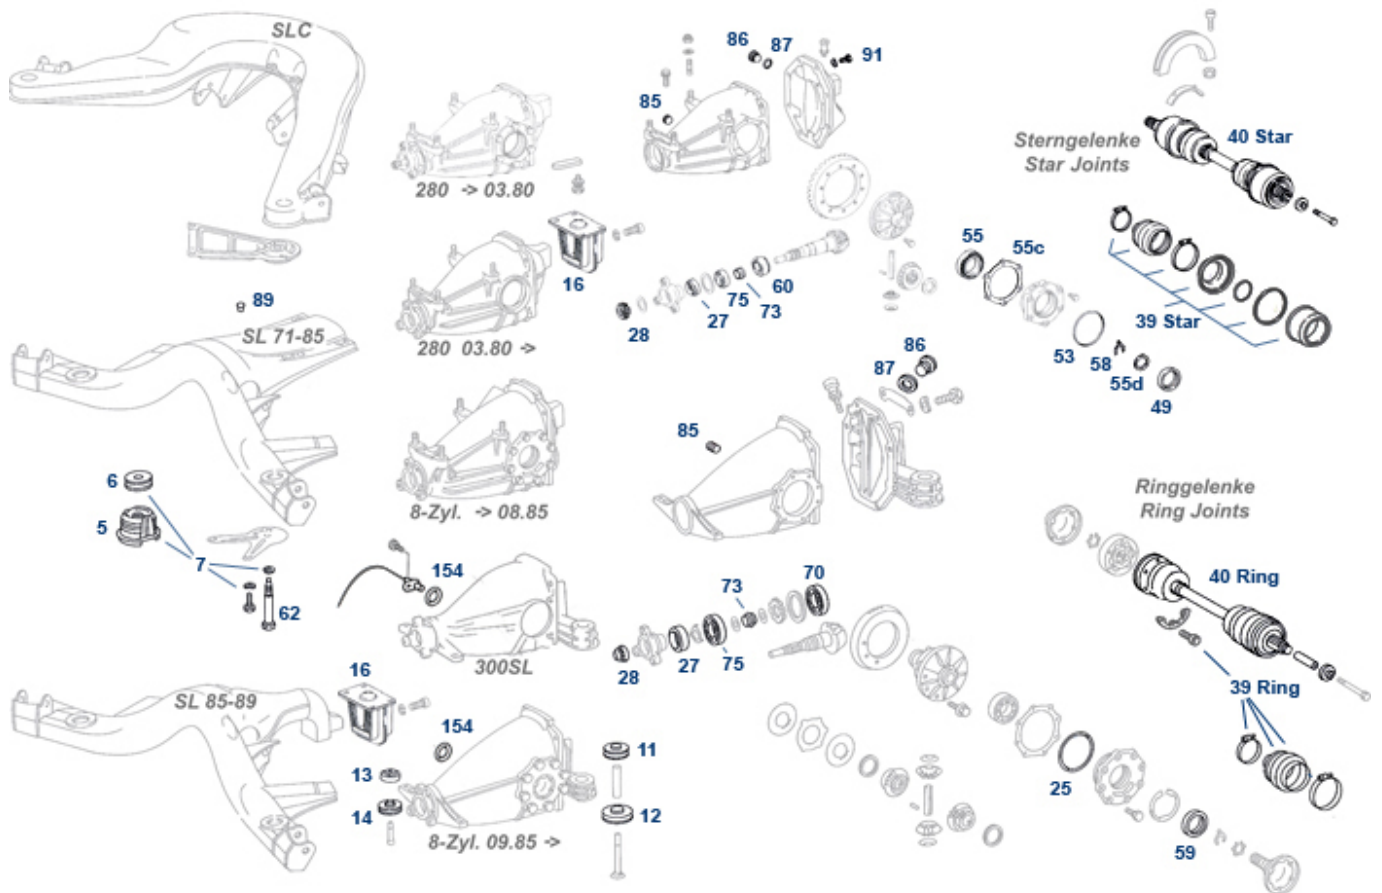

35.d Differential gear + drive shafts

5	Kugelscheibe	735262	N/A	5	Plug screw M22 with collar	114035	€ 24,61
	Repr. kit, rear subframe SL107 not SL	735842	€ 187,45	5	Rubber mount rr axle, SL only	735820	€ 71,79
		735822	N/A	6	Rubbershim, rear axle	735021	€ 7,79