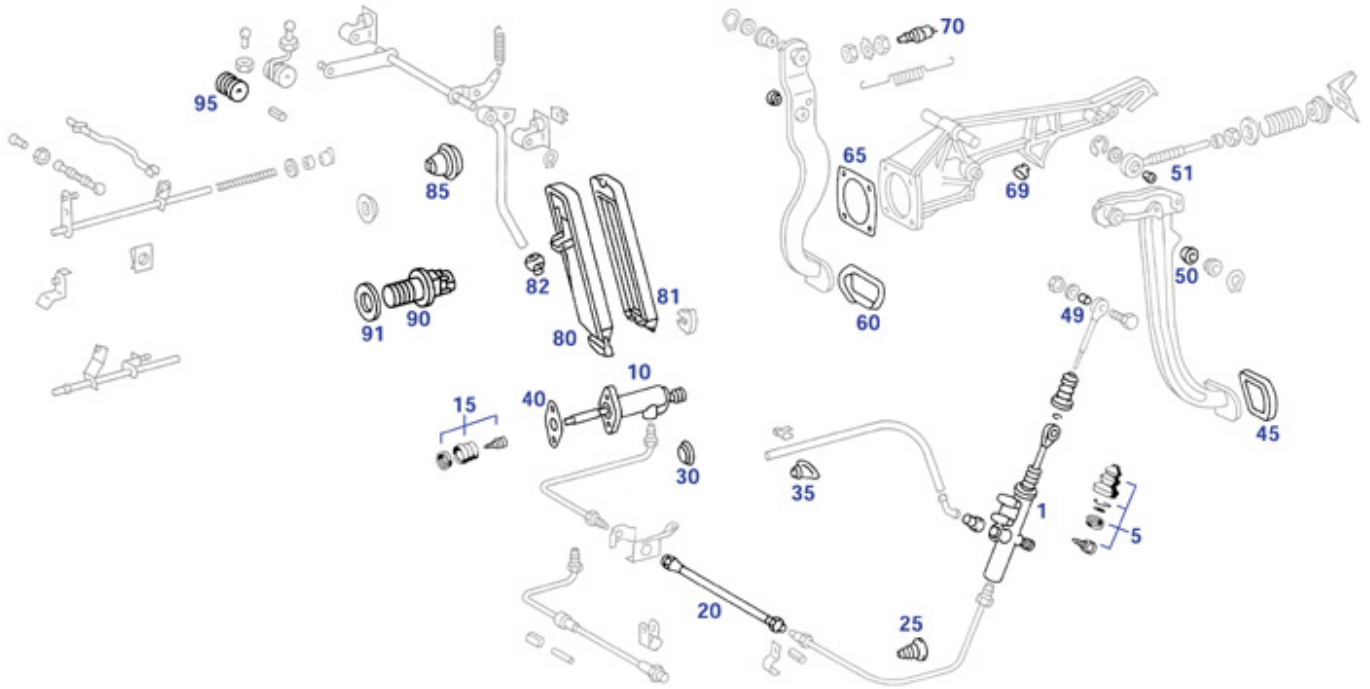

29 clutch hydraulic and pedals

	del-t: Grommet / bellows	929019	N/A		Accelerator Linkage Ball Bush fits	830999	€ 2,44
	bushing, acc shaft with 830999	830998	€ 1,34		Joint	730215	N/A
	A0002902267	729106	N/A		A1170700284	707278	N/A
	Man gear lever 4-speed, Vinyl, black	726000	N/A	1	Mastercyl. 280/350SL/C early	729702	€ 30,02
1	Clutch mastercyl R107 6-cyl from 4.84	729104	€ 315,86	1	As long as stock lasts! Mastercyl. 280/350SL/C ear	729102	€ 73,60
5	Rep.-Satz Geberzylinder zB 350SL/C FN	729034	€ 22,68	5	Rep.-Kit Cl-mastercyl R107 from 4.84	729105	€ 40,36
5	Rep-Kit Cl-M-cyl.fits 729102 (280->3.84	729103	€ 19,22	10	Slave Cyl 280SL/C ->08'81	729002	€ 23,56
10	Nehmerzylinder 350SL/C	729003	N/A	10	Slave cylinder 23,81mm, similar 729101	729001	N/A
10	Slave cylinder 6-cyo from 09.'81, ATE	729101	€ 67,66	15	Rep.-Satz Nehmerzylinder	729033	€ 30,84
15	Rep.-kit, clutch slave cyl., 350SL/C	729031	€ 17,95	15	Rep.-Satz Nehmerzylinder	729032	N/A
20	Hose, clutch hydraulic	729107	€ 40,28	30	Floor/Body Panel Plug - 26mm	298782	€ 1,30
35	Grommet 6/26, 45°, e.g. hydr-line clutc	299001	€ 2,68	40	A1242950087	729029	N/A
40	A1152510080	729028	N/A	45	rubber, brake pedal "wide" (Autom.)	729805	€ 5,68
45	Rubber pad, brake and clutch pedal, no name	229005	€ 4,71	49	A1102950250 Bush,clutch pedal rod	229026	N/A
49	excentrical nut for clutch pedal	529999	€ 10,95	50	A1242920050	729024	N/A
51	A1102910750 Bush, clutch return spring	229028	€ 23,50	60	Pedal rubber brake "wide" (Autom)	729005	€ 10,79
65	seal pedal bracket/firewall, ca. '68-'85	743028	€ 2,94	69	A1072910086	729015	N/A
70	brake light switch, 4-pole, see illustration	954019	€ 75,51	70	requires new style el.coupling	254019	€ 21,00
80	N/A ! Acc pedal from 1975, with joint	730000	€ 31,00	81	Covering, acc pedal	730001	€ 9,76
82	A1233010022	730019	N/A	85	Grommet, acc linkage->firewall, Repro	798775	€ 4,25
90	Rubber dust boot (at Gen. .)	254051	€ 3,25	90	A0003000141 'Kickdown'-switch ->08.'85	730030	N/A
90	A0025452214 'Kickdown'-switch 08.'85->	730031	N/A	91	A1159970640	730039	N/A