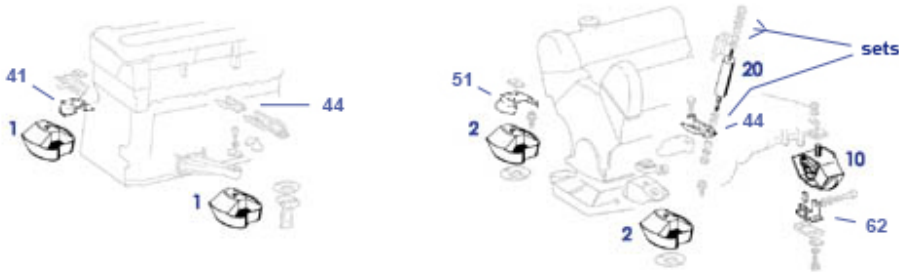

22, 24 Engine Mounting

22, 24 a Quick guide engine rubber mounts and dampers

	Engine Mount Gen 2	722813	€ 86,28		Engine mount, Gen3 = through hole	722811	€ 86,28
		722823	€ 86,28		no thread	722825	€ 86,28
	Fitting kit, for one engine damper, from 04.'78; r	724519	€ 21,69		Engine mount rt. f.e. 115, see ref-No: A1152410713	522025	€ 18,74
	hex socket head cap screw M8 X 75	118013	€ 1,50		engine rubber mount frt L/R V8 early meets ...1013	722710	€ 79,91
	engine rubber mount V8 early frt L/R meets ...1113	722711	€ 101,15		A1072411913 Motorgummilager USA Zwischen-Gen.	722025	N/A
	A1072411813 Motorgummilager USA Zwischen-Gen.	722023	N/A	1	A1072412513 Engine rubber mount 6-cyl FN	722015	€ 124,95
1	Engine rubber mount 6-cyl frt L/R from ca. 06.'76	722715	€ 76,16	1	Engine bearing 280SL/C ca. up to 76	722012	€ 18,49
2	Engine mount 450SL/C, left, from ca 06-74, Meyle	722014	€ 20,60	2	Engine mount V8 late LH, Meyle	722016	€ 44,99
2	Eng mount 350/450, L or R ca. '75-'80, not US75/76	722013	€ 20,23	2	Engine mount V8 late (alloy eng) RH, Meyle	722019	€ 31,00
2	Rbr frt 3.5 frm 06.74 L+R, 4.5 R only, Meyle	722913	€ 30,93	2	350SL/C bis 06.'74 vo. li+re 450SL/C bis 06.'74	722010	€ 105,90
2	Engine mount V8 late RH, Meyle	722119	€ 24,03	2	A1072411113 Engine bearer 450SL/C FN Lt	722011	€ 124,95
2	Motorgummilager	722116	€ 24,03	10	Tansmission mount see pict, FEBI, 124 div.	922922	€ 10,53
10	A1072400518 Engine mount rear, 300SL only	722022	N/A	10	Engine mount rear, slim style, FEBI, from 07.'72	722021	€ 18,69
10	Engine mount rear early/slim style, up to 06.'72	722017	€ 65,00	10	N/A ! - A1232402518 -Engine mount rear, sedan , la	722020	N/A
20	Fitting kit, for one engine damper, from 04.'78	724819	€ 19,44	20	Engine r'damper. to 06.'72	724010	€ 66,76
20	Engine r'damper. 06.'72-04.78	724011	€ 102,99	20	Eng.damper '81-> total L 218mm, repl'78	724013	€ 42,00
20	Engine damper total-L210mm 04.78 -> FN	724014	€ 35,70	44	bracket at engine damper left, ref.-No. A107240094	724825	€ 65,00
51	heat protection sheet, ref.-No. A1072411134	722114	€ 90,44	62	bracket for rear motor cushion, ref.-No. A11524003	724030	€ 73,00

22 b. Engine rubber mount variants

The hole pattern in the subframe, which has remained unchanged over the construction period, allows engine conversions, provided that the engine rubber mounts and engine arms are selected to match the engine. No hydromounts in type 107. Replacements of rubber bearings within a design result in slightly changed damping or height-per-load properties, as well as the differences between products. (Guideline: seat of the motor arm above support (HII) from Gen II approx. 46.5 +/-1.5 unloaded, with Gen I approx. 56.0). We look forward to receiving the most complete vehicle information possible when you make your enquiry. The height position of the engine can be easily evaluated by the fit of the fan blade in its frame, under normal load on the front axle: When sighted on the two-column lift, the engine sags slightly with the subframe, this also applies to the prop shaft alignment.