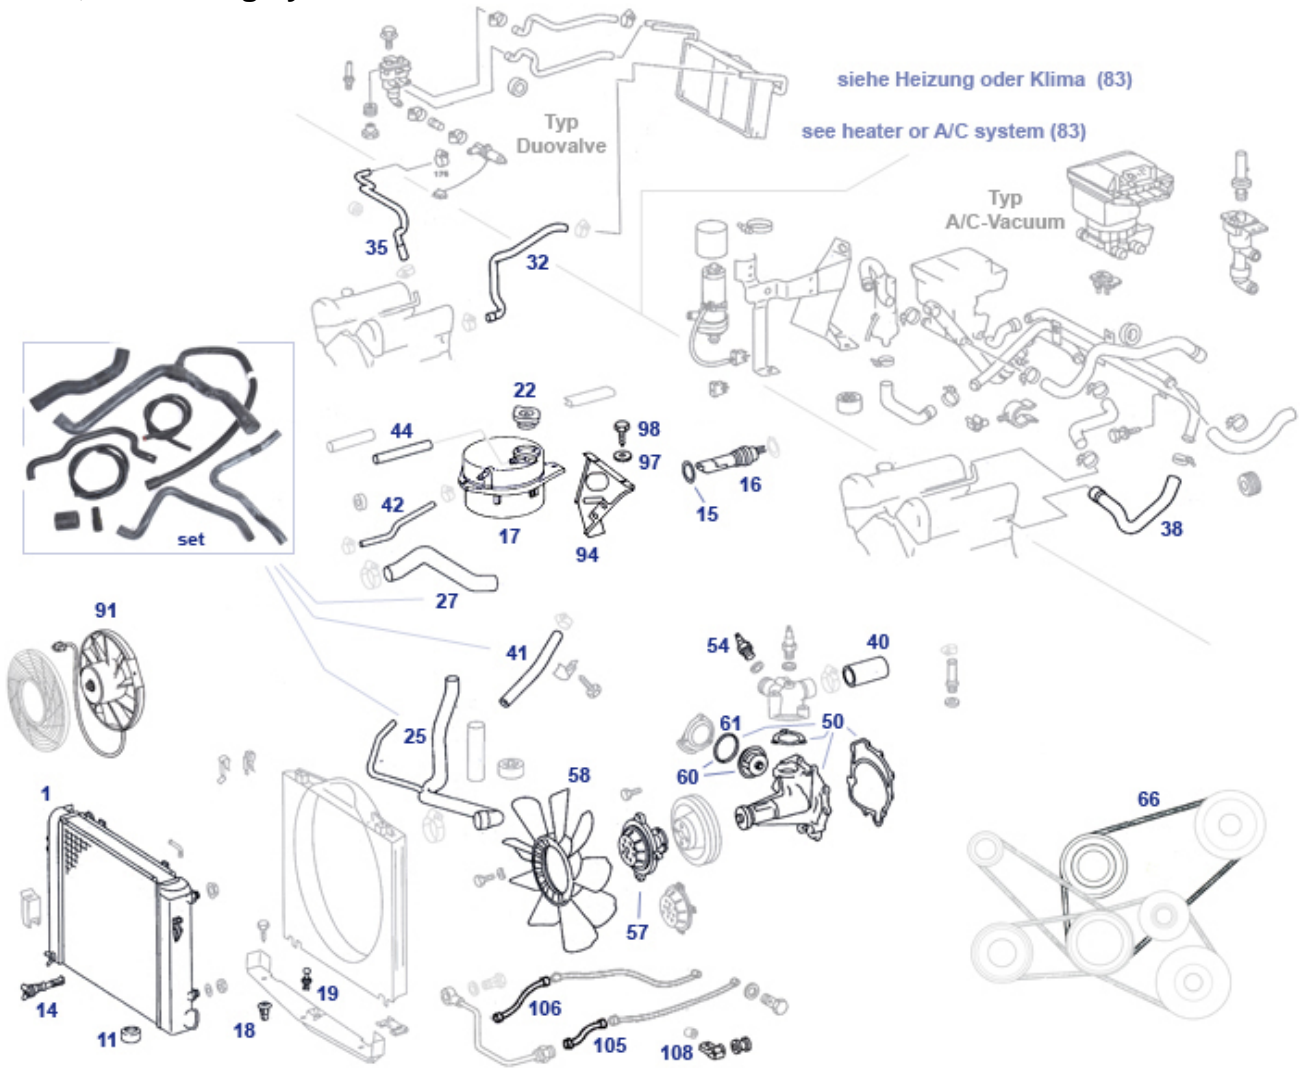

50.e 20, 83 Cooling system V8 from 09.'85

	aux el pump, heater hose LHD	783860	€ 183,08		Radiator cap ref A 123 501 0215	750016	€ 4,41
	Seal ring	701299	€ 0,37		char-id 120		N/A
	A1268300084	783046	N/A		A1072701696	727429	N/A
	Thermoschalter 105/115°	954129	€ 18,99		A4635016382 see 750068	750088	N/A
	3xRundpol, M14				Washer, Star/frame	288047	€ 0,55
	Rad.hose up. 380/500SL/C->08.81	750021	€ 32,78		A1075010682 Rad.hose	750026	N/A
	see 754868	754068	N/A		Thermo switch 3-pin, 100/115°C,	707526	€ 50,69
	leaf spring, radiator to shroud	950022	€ 1,77		e.g. fan		
	A1075000549	750032	N/A		Gasket	920099	€ 29,10
	sensor, temp, e.g. M117 water	954397	€ 8,43		Radiator cap 09.'85->, Index "140"	750817	€ 4,15
	1m cooling water hose 12/19mm	250823	€ 7,14		1m radiator overflow hose	350023	€ 6,13
1	Radiator 420SL, 500SL from 09.'85.	750008	€ 1.844,50	11	A1075040212	750056	N/A
	560SL				buffer water cooler	750856	€ 5,36
14	Drain plug, radiators from ca.'85	950021	€ 2,31	15	Seal ring, sender in reservoir	750049	€ 4,57
16	sender/switch, coolant low level,	750054	€ 39,09	17	coolant reservoir, late version = fits	750732	€ 120,90
	brand HELLA				level senso		
18	Plug rivet for square hole eg, lower	788991	€ 1,32	19	Plastic rivet e.g. lower fan duct	788992	€ 0,43
	rad.cover						
22	Radiator cap 09.'85->, Index "140"	750017	N/A	25	Rad.hose lr.420/500/560 from	750027	€ 48,98
					09.85		
27	Rad.hose upper, V8 from 09.85->	750020	€ 8,81	35	Rad.hose htg. Rt.	750075	€ 10,81
38	1078312794 Rad.-hose	750059	N/A	40	1 m water hose i-D 42mm	750905	N/A
40	shorter variations have been	750605	€ 5,80	40	1 m water hose i-D 42mm	750705	€ 36,16
	replaced by this						
41	Water hose, i/D 18mm per metre	250019	€ 19,10	42	Water hose, 8/15mm per metre	250016	€ 24,50