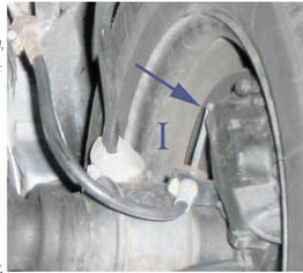

Bremsschlauch-Anschlussweise Hinterachse

Brake hose R/C107,C114,116rr. [742105](#)

€ 34,99

Brake hose,rr, fits "direct@caliper" [742106](#)

€ 33,20

42.g Equipment for ABS

sensor frt wheel speed ABS'85-> 107 LH	754442	€ 115,00	A1163280684	742039	N/A
support, rear one, brake hydraulics ABS	762143	€ 83,30	sped sensor ABS rear axle, (107 up to 08.85 only)	754844	€ 184,45
O-Ring ABS-sensor rear axle	735243	€ 0,98	authentic Repro similar Kostal Bakelite 20490	154052	€ 44,85
A0005467041 el.clamp, see154052	254063	N/A	O-Ring ABS-sender @ diff housing	735242	€ 1,33
tension guard, 4-pole US-V8 79-81	754238	€ 27,50	-NL- Kupplung	754375	N/A
Application examples: Fuel pump relay W107 early (	754329	€ 17,85	A1239870039 rubber buffer ABS block	798942	N/A
A1074201144 Dust cover, frt LH, ABS	742211	N/A	A1074201144 Dust cover, frt RH, ABS	742221	N/A
3-way Clamp Fuel Pipes, W113 (EU)	247040	€ 2,90	A1074280085	742038	N/A
del-t: sensor frt wheel speed ABS'85-> 107 LH	754443	€ 115,00	A1165400917	754341	N/A
relay, see pict	754346	N/A	Drehzahlfühler hinten ABS FN	754344	N/A
ABS Front Rotational Axle Speed Sensor	754343	€ 170,19	A0035457432 ABS control unit	754342	N/A
A0045423017 Sender unit.brake system	743054	N/A	Mastercyl ATE, ABS Cars from 09.'85	743014	€ 218,95
Mastercyl FEBl, ABS Cars from 09.'85	743814	€ 83,30	Brake line, ca. 2390mm, 190SL w.T-50, front Rt.	142013	€ 22,00
Brake line, e.g. ABS->wheel frt.rt.	742168	€ 12,02	Brake line 2510mm, eg LHD-	742167	€ 24,40