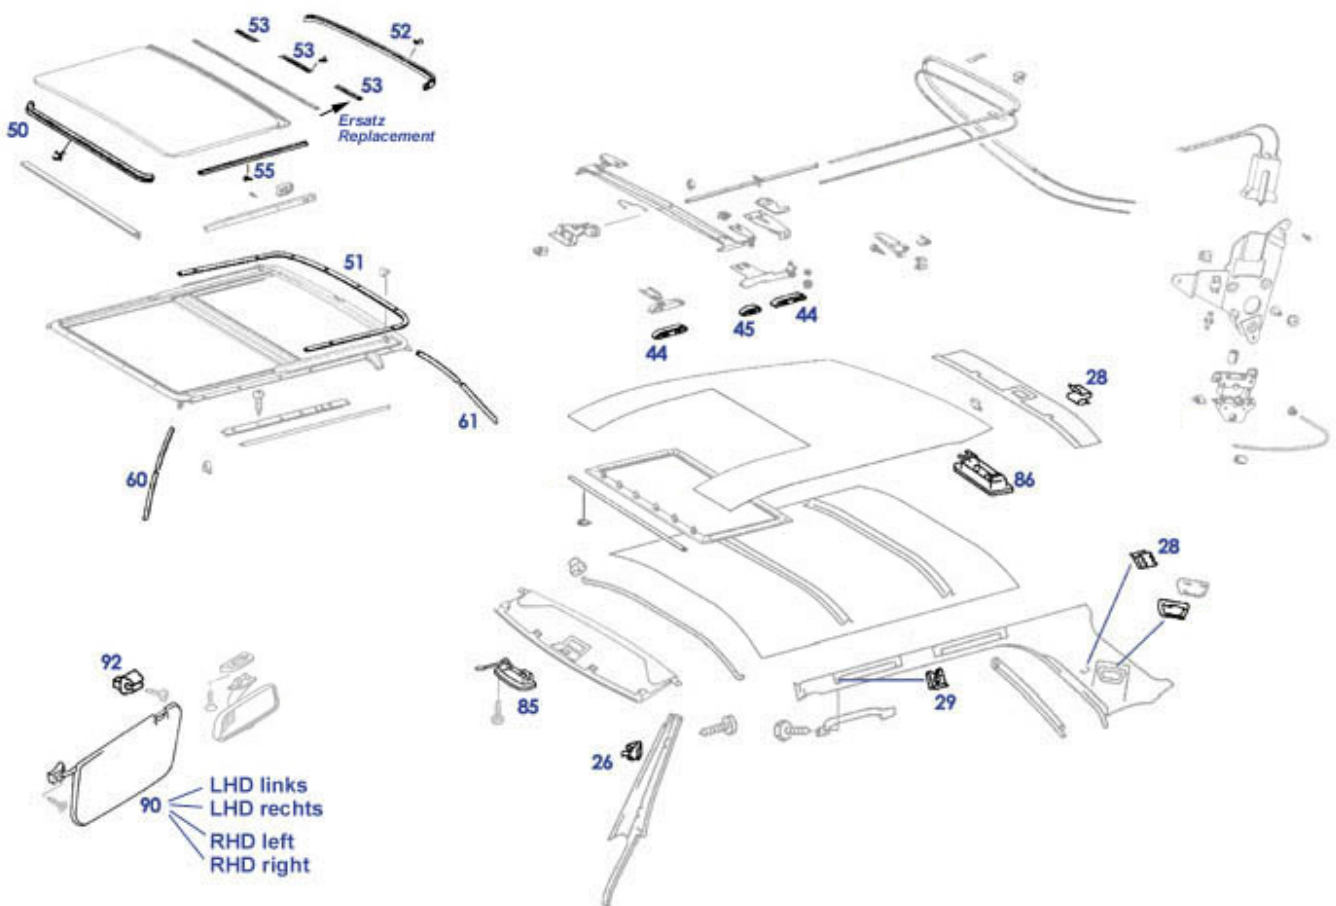

72	decor. trim SL/C rear wing right	769621	€ 57,36	72	decor. trim SLC rear wing left	769611	€ 57,36
73	Bushing for clip, white	772005	€ 0,48	73	not avail.! nut, flat,for dec. trim	772004	N/A
73	Special Nut	769158	€ 5,15	73	Clip	772003	€ 0,17
73	Escutcheon, protection, trim mounts	772807	€ 0,23	74	rubber hose, protection, 1m	799909	€ 1,00
74	Slot protection, trim mounts	772856	€ 0,23	74	Clip, part of trims (1 each trim)	772002	€ 0,42
85	Dec.strip SLC Rt. (shipment "bulky")	769061	N/A	85	Dec. strip R107, under door, left side	769050	€ 219,50
85	Dec.strip R107, under door, right side	769060	€ 219,50	85	Dec. strip SLC Lt. (shipment "bulky")	769051	N/A
86	Rest: Underlay, dec. strip, SLC,	769054	€ 41,67	86	Rest: Underlay, dec. strip, SLC, RH	769064	€ 41,67
86	Underlay, dec. strip, SL, Rt	769763	€ 17,16	86	Underlay, dec. strip, SL, Lt	769753	€ 17,16
86	Underlay, dec. strip, SL, Rt special price	769063	N/A	87	Screw clip for dec.strip	769155	€ 6,88
87	Spring washer M4, e.g. trim fixing	799918	€ 0,12	88	Insertion clip, dec. strip	772006	€ 0,60
89	Clip, dec. strip, SLC	772055	€ 0,69	89	Plug, trim fitment, grey	772082	€ 1,02
90	W'arch trim R107,long9.85->chr.	764006	N/A	90	W'arch trim R/C107 short, s.s.	764001	N/A
90	W'arch trimR/C107long ->'85s.s.	764008	N/A	90	W'arch trim R107,long9.85->s.s.	764007	N/A

68.d, 81, 78 SLC inner roof attachments and covering

	del-t: brush, sunroof	878820	N/A		brush L or R sunroof	878720	€ 8,97
	Foam sheet per square mtr, D=5mm	368037	€ 8,65	15	Clip, e.g. s'roof vinyl frame	798737	N/A
15	S'shine r'fr.+cover, cremegrey	778090	N/A	16	A0019876052 Profile, s'shine r'fr., pe	769815	N/A
26	A1079880678 Clip	798736	N/A	28	A1079881878 Clip	798738	N/A
29	Spire nut for handle	798739	€ 0,45	30	Sunroof cable 107SLC	778031	€ 199,80
35	A0008202442 El. motor, sunshine	778901	N/A	39	A0008202807 Mech., El. sunshine	778902	N/A