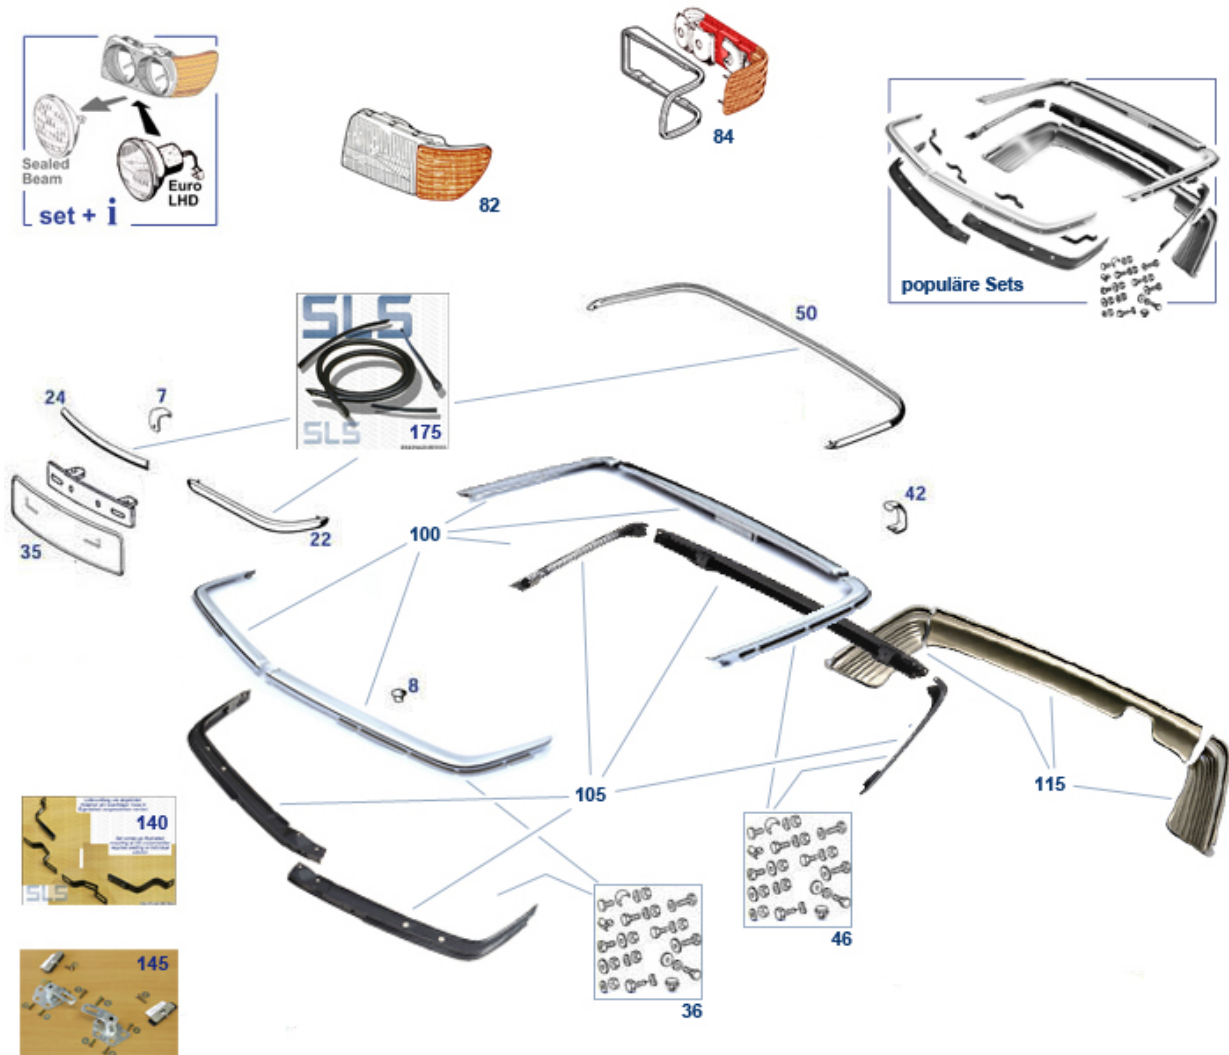

90 Frequently Required, Retrofit US -> Euro Attachment Parts

	Ground adapter cable, U.S. dismantling, types with Gasket,headlamp/wing, Rt., Repro	782890	€ 12,79		example: distancer for outer front bumpers	788725	€ 5,05
		782545	€ 34,51		Seal, tail lamp LH, too stiff reproduction	782685	€ 53,55
	Seal, tail lamp RH	782675	€ 53,55		Euro H4 lamp insert, LHD, w.parking lamp option	782747	€ 36,50
	el. bits for installation of H4 into US frame	782749	€ 5,84		Front Right Bumper Rubber	788680	€ 75,26
	Front Left Bumper Rubber	788670	€ 75,26		.Gasket,headlamp/wing, Lt., Repro	782535	€ 34,51
	right grille, fits 75-85 US vehicle front	788888	€ 34,51		left grille, fits 75-85 US vehicle front	788877	€ 34,51
8	Euro H4 lamp insert	782746	N/A	8	plastic plug w.chrome cap	788995	€ 1,92
24	plastic plug w.chrome cap	788195	€ 0,99	24	Profl.for insert R/C107 fr.	788098	€ 50,50
24	A0039885678 clip, MB, see 788897 repro	788097	N/A	24	Clip, prot. strip, front	788897	€ 0,40
24	Front Centre Bumper Rubber (Euro) for SL/C 107	788775	€ 41,53	35	Licensplate Bracket (EU)	788086	€ 30,88
42	chromed, 3x required	788910	€ 109,00	46	Set rubber plugs for US-bumper removal	788499	€ 15,47
50	Profile rear bumper protection EURO, repro	788895	€ 102,64	50	Rear Bumper Rubber	788695	€ 109,93
84	Tail lamp lens RH, European, recommended Repro	782761	€ 245,00	84	Tail lamp lens LH, European, recommended Repro	782751	€ 245,00
140	bracket set for EU front bumper, see illustration	788840	€ 250,00	145	Set adapting supports EUR pumper->US-body, zincd	788750	€ 267,75
145	Set adapting supports EUR pumper->US, long wings	788753	€ 239,00	782950	Euro H4 lamp insert, fits US frame,pict	782646	€ 65,34