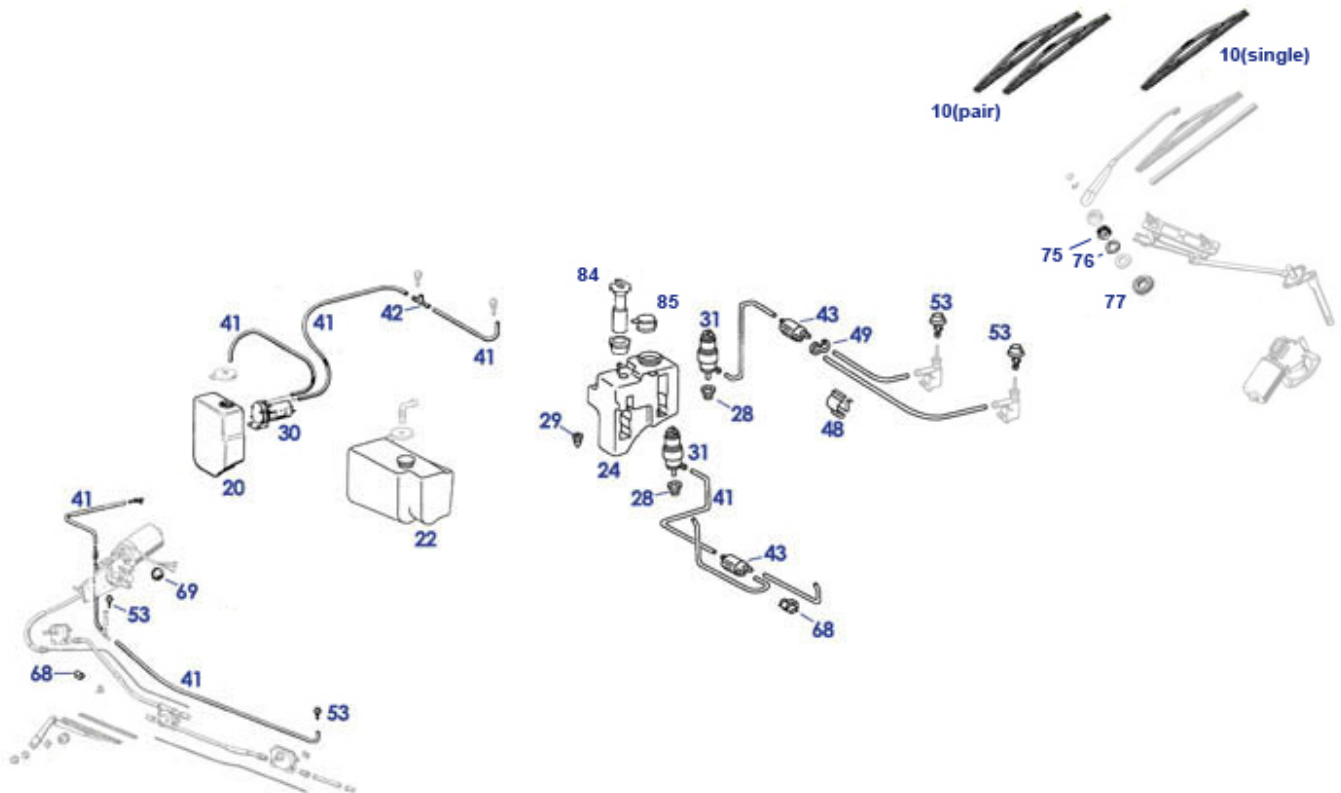

82-86 Wash and Wipe Assy Windscreen & Headlights

82-86.b Wash and Wipe Assy

82-86.b Wash and Wipe Assy

	Cap, washerfluid reservoir ->ca'78 see 298688	786825 298788	€ 14,10 € 0,40		Pair wiper blades s-steel, 450mm	782729	N/A
	Tank, screen washer 85-89, fits from 78 (add parts with no rubber insert: cap, large)	786824 786827	€ 132,09 € 8,90		Clip, similar 0009883478, hoses, wires	254075 254874	€ 1,00 € 1,50
	Tank, screen washer 85-89, fits from 78 (add parts op, washerfluid reservoir.early)	786524 786025	€ 132,09 € 17,80		R/C107	298688	€ 0,42
	1 pair wipers 450mm, stainless polished	782730	N/A		Rest: genuine cap 202 860 9369	786027	€ 7,50
10	wiper blade 450mm, 1pc., stainless steel	782629	€ 19,98	10	Wiperblade 450mm see picture	782731	N/A
10	1 pce W'blade, 280-500SL, 350/450SLC FN	782230	€ 49,40	10	hex. head tapping screw with cone end, zinc plated	799723	€ 0,19
11	W'blade rubber 450mm fits Bosch	782232	N/A	11	1 pair of 450mm blades, SWF, black!	782830	€ 21,00
12	A1078203944 Wiper arm	782210	N/A	11	N/A ! W'blade, rubber 280-500SLC	782239	N/A
12	A1078204044	782220	N/A	11	W'blade rubber, FN	782231	N/A
14	A1078200043 Linkage, wiper arm	782200	N/A	12	A1078204344 Wiperarm	782215	N/A
				12	A1078204444 wiper arm	782225	N/A
18	A1078200042 W'wiper motor R/C107 to 08.	782042	N/A	18	A1078200942 W'wiper motor R/C107 fr. 09	782043	N/A
20	Washer reservoir early generation	786820	€ 48,43	20	A1078690120 Tank, SA screen washer	786021	N/A
22	A1078690320 Tank, screen washer '74->'7	786022	N/A	22	A1078690420 Tank, SA screen washer74->78	786023	N/A
24	Tank, screen washer 85-89, fits from 78 (add parts	786624	€ 89,00	22	Tank, screen washer Gen II, ca. '74->'78	786822	€ 149,94
29	Rbr plug 10mm	798781	€ 1,17	28	Tube grommet, pump to reservoir	798771	N/A
30	flat connectors, pls see 286540	786802	€ 17,26	30	Adater wire fits new pump to old loom	286540	€ 32,00
				31	Electric windshield washer pump	786004	€ 8,33