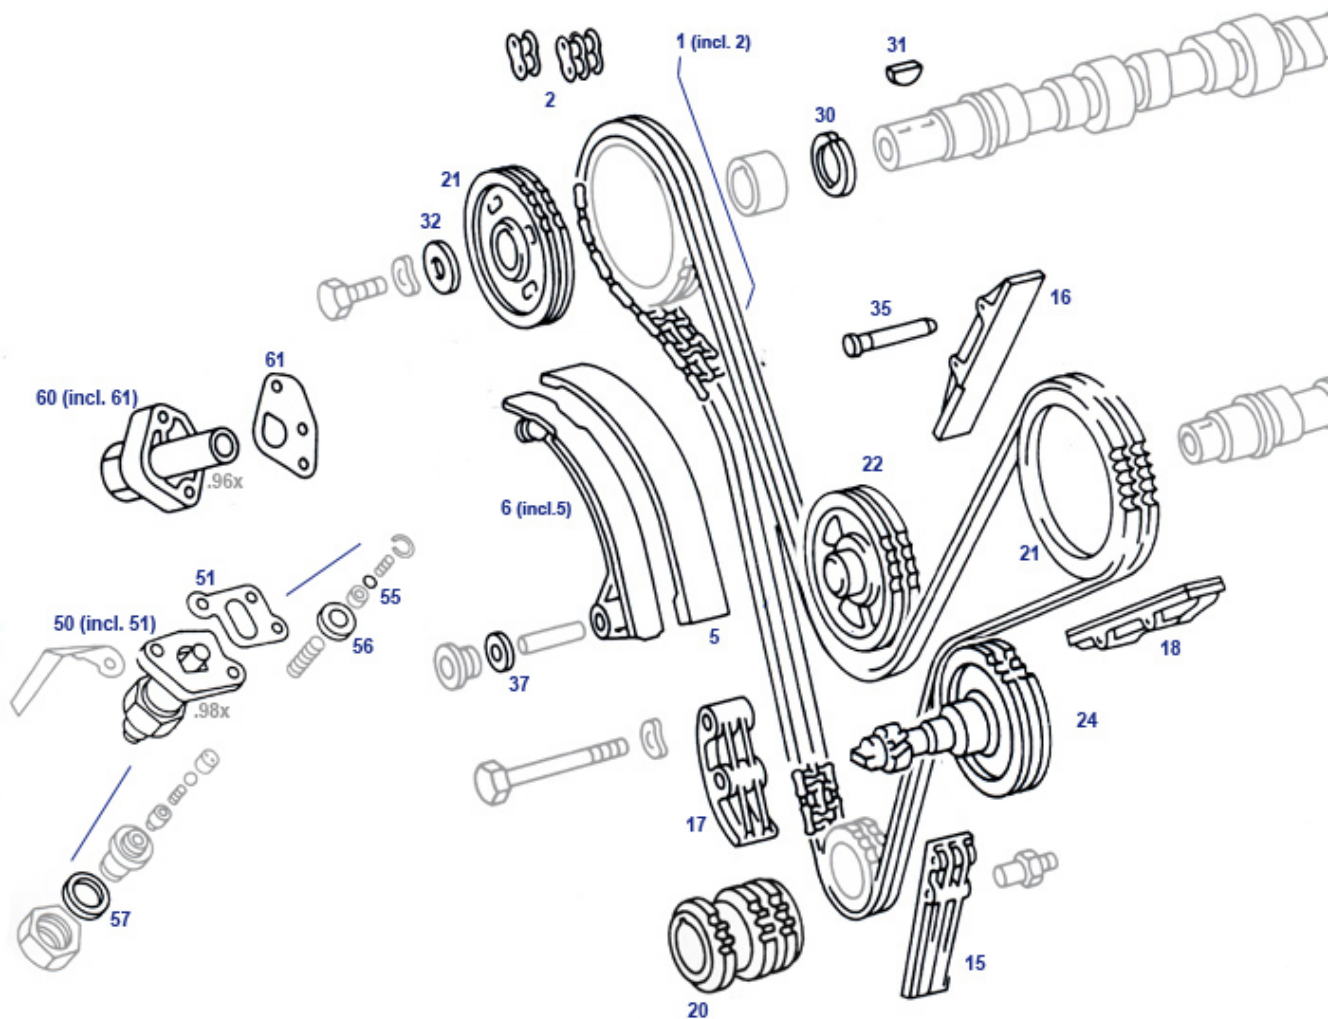

O-ring water channel, V8 betw. frt cover&block	701224	€ 1,25		Chain guide RH lower, 3.5 / 4.5	705820	€ 85,98
	Bush, timing, rear	205027	€ 7,90	1	Kit, timing chain 5.0 "Duplex"	705500	€ 310,04
1	Kit, timing chain 3.8 "Duplex"	705385	€ 214,62	1	Kit, timing chain 3.5 M116.98xx	705350	N/A
1	"Simplex"-Chain, 380SL/SLC, years '81-'83 US only	799015	€ 64,90	1	Duplex chain M117 198 links	799014	€ 101,63
1	Duplex chain M116 186 links	799013	€ 77,77	2	Master Link, Single Chains (Cam/Pump..)	799038	€ 1,81
2	MasterLink Duplex chain (content of chain)	199013	€ 2,55	5	Pad, chain guide 3.8/4.2/4.5, Orig	705327	N/A
5	Pad, fits 3.8-single-chain tensioner	705527	N/A	5	Pad, fits tensioner rail M117 FN !	705427	€ 4,89
6	A1170501616 Chainguide	705429	N/A	6	Gleitschiene an Kettenspanner V8	705328	N/A
6	Rail, fits chain tensioner 3.8/4.2 eng.	705329	€ 20,53	15	if metal rail replacement add 705614	705326	€ 21,42
15	n/a chain rail lower LH, 350/450, FEBI	705826	N/A	15	Rail lower LH, all Alu-V8	705426	€ 6,06
17	Chain guide RH lower, 3.5 / 4.5, FEBI	705320	N/A	17	Rail lower RH (curved) Alu-V8	705420	€ 10,36
18	pin for rails, e.g. upper alloy rails V8	705813	€ 16,26	18	Sliding rail top ins. 4.5/5.0 (2 pcs for 1 car)	705424	€ 4,45
18	Sliding rail top lt. 4.5/5.0	705425	€ 3,63	18	Chain guide rail upper, 3.5/3.8/4.2 new	705325	€ 4,11
20	45x67x72x12/13, ELRING	303946	€ 9,38	20	Crankshaft sprocket, M116-119 div	703411	€ 103,83
20	A1160520603 Cranksprocket f.single chai	703310	N/A	21	Nockenwellenrad für Einfachkette US-V8	705322	N/A
21	Cam wheel V8 L or R, fits Duplex chain	705302	€ 31,55	22	Kit, timing chain 3.8 "Duplex"	705380	N/A
22	Wheel, fits 3.8, if single-chain	705226	N/A	22	Wheel	705227	N/A
24	A1161500512	705323	N/A	24	A1161500812 Shaft with sprocket	705324	N/A