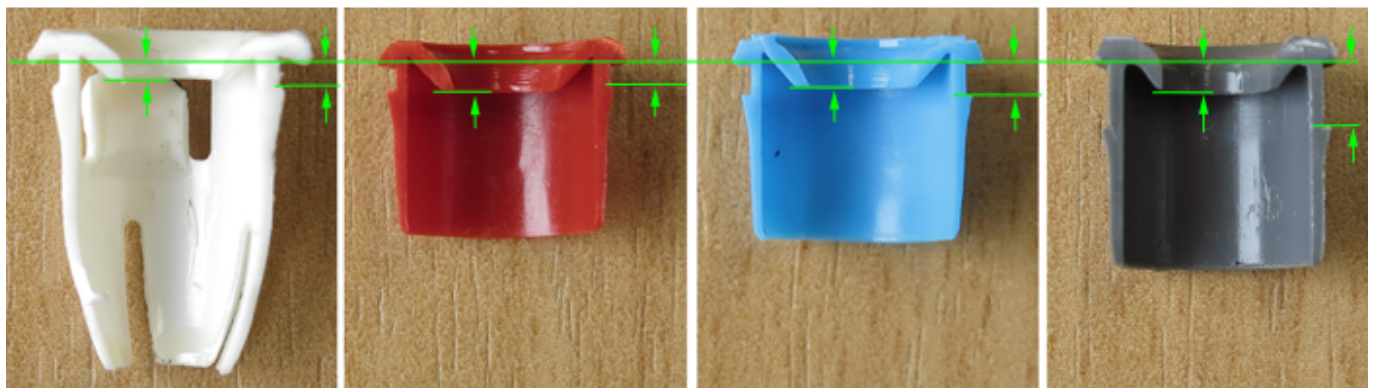

87	Licence plate underlay, stainless steel, inner wid	988788	€ 29,75	88	Decor. trim,R/C107,left frontwing	769670	€ 50,22
88	Decor. trim, R/C107, frontwing right	769680	€ 50,22	89	rbr buffer, rr lic plate, ... ref 1089870540	898044	€ 7,90
89	M5 riveted nut eg lic-plate	764099	€ 0,64	89	M5 chrome bolt PH, e.g. licence plates	988998	€ 2,20
89	A1159880125	788096	N/A	90	W'arch trimR/C107long ->'85s.s.	764008	N/A
90	W'arch trim R107,long9.85->s.s.	764007	N/A	90	W'arch trim R/C107 short, s.s.	764001	N/A

69-72.b Info clips and plugs garnish trim mounting

geringe Rasttiefe und für dünnwandige beplankung

große Rasttiefe und für dünnwandige Beplankung

große Rasttiefe und für mittelstarke Beplankung

große Rasttiefe und für große Wandstärke

772005	Bushing for clip, white	772005	€ 0,48	772055	Clip, dec. strip, SLC	772055	€ 0,69
772082	Plug, trim fitment, grey	772082	€ 1,02	772083	Trim plug, red	772083	€ 0,24

69-72.c side wall garnish trims and mounting bits