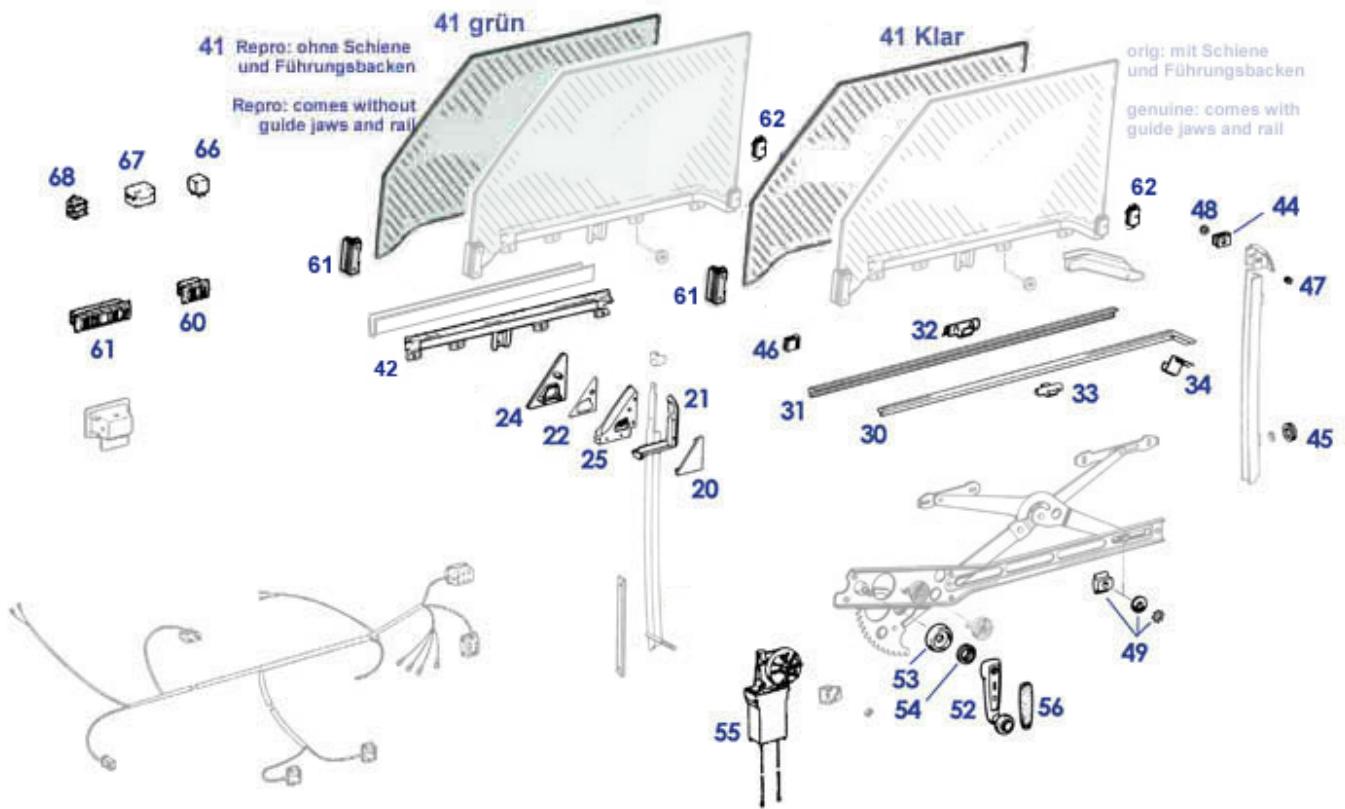

Clip, brush strip, inner @ coupe-window	772504	€ 3,09		Terminal, 12 bushings	254062	N/A
	A1169870444 Sealing disc, door, rear	798751	N/A	20	A1077250811 Cover plate, ext. mir. in.	781052	N/A
20	A1077200611 Cover plate, ext.mir. inner	781066	N/A	20	A1077250711 C'plate, LHD Lt.11.75->02.8	781054	N/A
20	A1077250411 Cover plate,LHD Rt. veh.w/o	781048	N/A	20	Inner cover plate, mirror RT, early, Repro	781044	€ 8,33
20	A1077250311 Cover plate,RHD Lt. veh.w/o	781038	N/A	20	Inner cover plate, mirror LT, early, Repro	781034	€ 8,33
20	Cover plate, LHD,l, for lg.	781056	€ 15,20	20	Cover,LHD Rt. electric mirrow	781064	€ 15,20
20	A1077200311 Cover,RHD Lt. electric mirr	781554	€ 10,61	21	Guide, window, front Rt.	772512	€ 38,83
21	Guide, window, front Lt.	772511	€ 38,83	22	Seal, mirror plate, outer	772782	€ 4,62
24	A1077250211 Cover in place of mirror, R	772781	N/A	24	A1077250111 Cover in place of mirror, L	772771	N/A
25	A1077250830 Grip plate, on door, Rt.	772780	N/A	25	A1077250730 Grip plate, on door, Lt.	772770	N/A
26	A1077200415 Window channel, front Rt.	772740	N/A	26	A1077200315 Window channel, front Lt.	772730	N/A
30	A1077252365 see 772510...	772973	N/A	30	A1077250265 see 872500...	772972	N/A
30	Profile, door inner->glass, late style l or r	772510	€ 39,38	30	A1077252365 see 772510...	772974	N/A
31	1m brush profile? Window Scraper Seal - 1157250965	872500	€ 21,19	31	Profile, door outer->glass, late style	772500	€ 24,07
32	Clip, fits new style brush, black	772508	€ 2,50	32	if old style brush is used (-> 11.1982)	772503	€ 1,56
33	5+5 pcs required, also used, if brush modernized	773804	€ 3,00	34	Clip, brush strip, inner rear (2req), up to 12.'83	772506	€ 3,13
40	A1077202818 Door glass 280-450SLC clear	772022	N/A	40	A1077202518 Door glass 280-500SL clear	772010	N/A
40	A1077201618 Door glass 280-450SLC green	772023	N/A	40	A1077202718 Door glass 280-450SLC clear	772012	N/A
40	A1077201518 Door glass 280-450SLC green	772013	N/A	40	A1077202618 Door glass 280-500SL clear	772020	N/A
40	A1077201218 Door glass 280-500SL green	772021	N/A	40	A1077201118 Door glass 280-500SL green	772011	N/A
41	Door glass SL RH, green, no	772721	€ 205,00	41	Door glass SL LH green, no	772711	€ 205,00