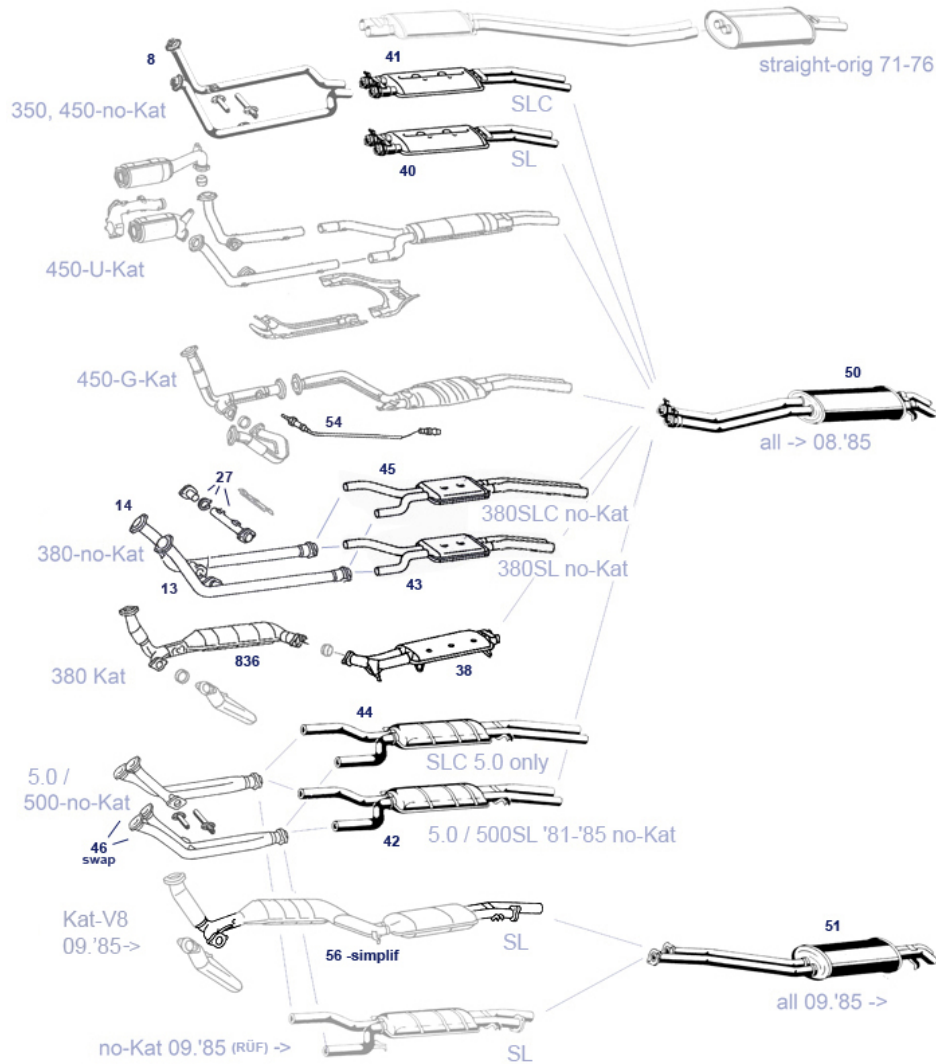

49 Exhaust System

49.b Exhaust systems 8-Cylinder

49.b Exhaust systems 8-Cylinder

	part of set 749846	749812	N/A		universal catalytic converter for welding	749766	€ 311,78
	Lambda sond e.g. 560 US	754620	€ 149,99		Hex. bolts zinc plated, M8 X 65	749850	€ 1,21
	Gasket catalyst @ manifold	714045	N/A		part of set 749846	749828	N/A
	M117.985 US, L / R						
	part of set 749846	749827	N/A		part of set 749846	749811	N/A
8	sleeve clamp 50mm	949018	€ 8,95	8	also 450 Europe early, Downpipe L + downpipe R +	749805	€ 190,40
13	Frontpipe LHD-Euro- 380SL/C, 420SL Lt	749813	€ 269,99	14	Frontpipe LHD-Euro- 380SL/C, 420SL Rt	749814	€ 269,99
27	Exh.clamp 36mm, 8-cyl. fr. w/o cat.	749858	€ 4,70	27	Balance pipes late Euro-V8	749727	€ 239,00
38	O' ring, front V8: 5 Ltr+300,420SL	749072	€ 2,67	38	rest: improvisational repro ctre muffler near 380c	749721	€ 395,00
38	A1074902215 ctre silencer eg. 045-US-Ca	749421	€ 369,00	40	Prototype, remaining stock without KBA number!	749720	€ 219,00
40	Mid. Silencer 280SL, 350SL, 450SL, Eberspächer	749020	N/A	40	N/A A1074901015 : Mid.-Silencer 280,350,450SL, 12k	749820	N/A
40	Mid.-Silencer 280SL, 350-450SL, no Kat,Aftermarket	749120	€ 199,99	41	A1074900915 Mid. box	749021	N/A
41	Rest: Mid.-Silencer	749821	N/A	41	280-450SLC Orig.		
42	Rest: 280,350,450SLC, 13kg, HQ-Repro			41	Ctre silencer SLC->'80,zn-al-plated	749121	€ 333,33
42	A1074901915 Mid. box 450SL 5.0 / 500SL	749022	N/A	42	Ctre silencer 380SL, Aftermarket	749824	€ 505,69
43	Rest: ctre box 380SL Euro,	749024	€ 889,00	44	A1074902115 Mid.sil 450SLC 5.0 /	749023	N/A