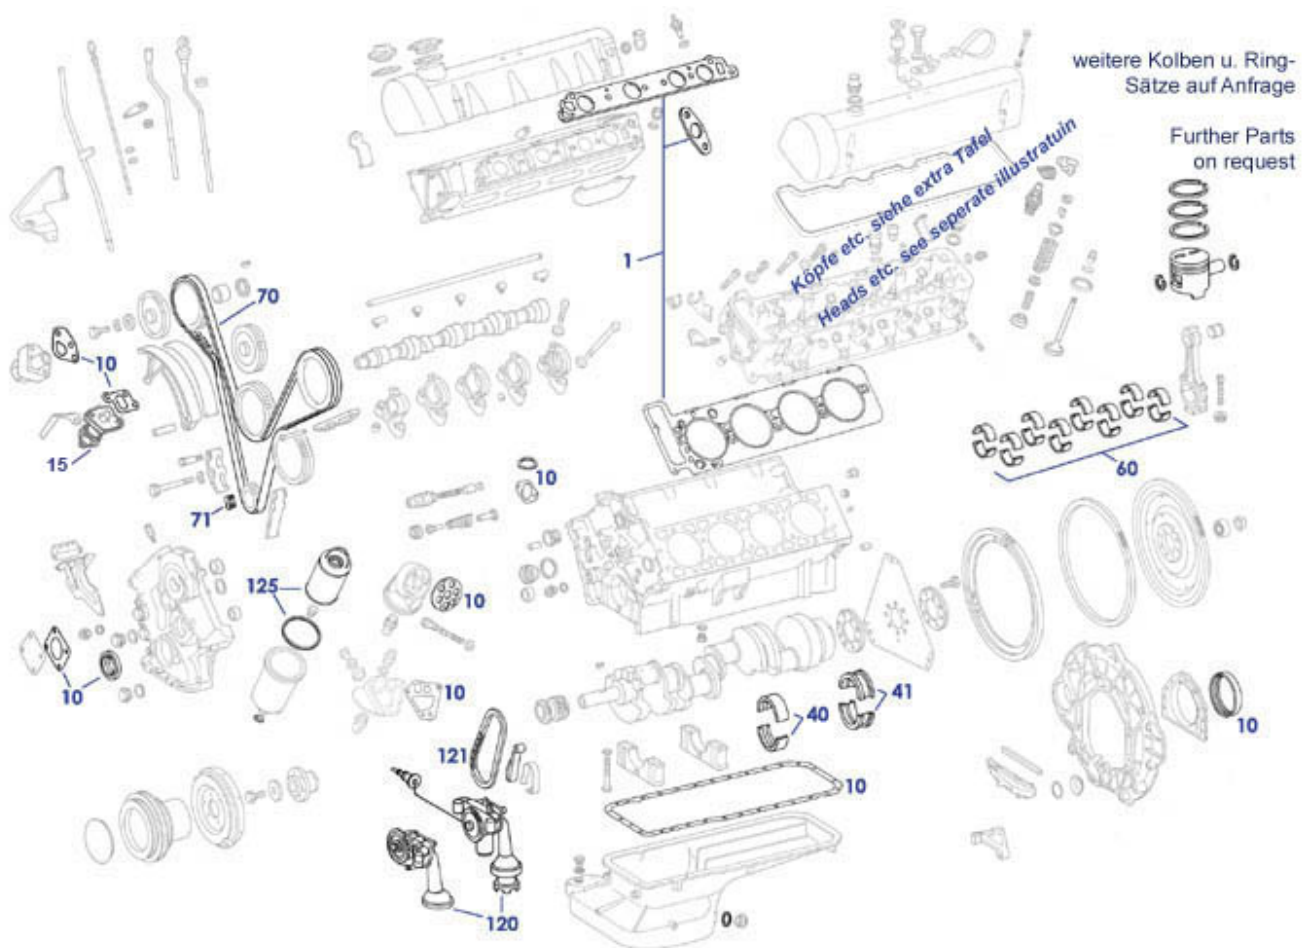

chain tensioner M117.98x late US, cars w.smog pump	705133	€ 162,68		Piston 93,00mm M116.984	703323	N/A
	Chain tensioner, M116/117 .96x (Alloy-V8), FEBI	705131	€ 99,21		chain tensioner 3.5 and 4.5, cars w/o smog pump	705130	€ 139,49
	washer, cyl bolts	701022	€ 2,08		In hex cyl bolt 12.9, M10x50	705103	€ 1,82
	spring bushing, e.g. intake seal fixture	714359	€ 0,69		Oil pan gasket, V8 with steel pan, ELRING	701401	€ 30,76
	Piston 92.00mm M116.984	703321	N/A		Piston 92.50mm M116.984	703322	€ 168,34
	Chain guide rail upper, 3.5/3.8/4.2 new	705325	€ 4,11		A1160501611	705830	N/A
	Chain tensioner, M116/117 .96x (Alloy-V8)	705831	€ 47,60		A1170501011	705833	N/A
	Washer 6,4 x 11 zinc plated	799914	€ 0,12		Gasket per exh-channel V8 up to 4.5	714390	€ 3,55
	Rocker arm, all V8 116+117	705841	€ 17,85		Dichtring, Verschlussmutter Kettensp.	705146	N/A
	oil pan gasket, V8 with steel pan	701418	€ 15,14	1	Gasket, inlet plenum -> head L or R	714352	€ 8,66
1	Gkt.set,cyl.head 350SL/SLC lft	702350	€ 94,51	1	Gkt.set,cyl.head 380SL/C Lt up to FN LT	702351	€ 71,29
1	Gkt. set, cyl. head 380 LH. late FN	702352	€ 111,93	1	Gkt.set,cyl.head350SL/SLC Rt.	702360	€ 98,59
1	Gkt.set,cyl head 380SL/C FN Rt	702361	€ 64,28	1	Gkt. set, cyl. head 380SL RH from FN	702362	€ 113,59
1	M117.960 & M117.961 Engine Left Head Gasket Set	702550	€ 135,92	1	Gasket intake/head LH FN 117.985 US	714341	€ 10,70
1	fits: iron engine, K-Jet w.no smog-pump	702450	€ 96,04	1	Gasket intake/head RH FN 117.985 US	714342	€ 8,39
1	NLA: Head gasket set 420SL RH Elring -> see 702761	702461	N/A	1	NLA: Head gasket set 420SL LH Elring -> see 702751	702451	N/A
1	Gasket set cyl.head 350SL/SLC right	702860	€ 96,39	1	Gkt.set, cyl.head 500late/560 lt.	702551	€ 111,48
1	M117.960 & M117.961 Engine Right Head Gasket Set	702560	€ 132,69	1	Gasket set cyl.head 350SL/SLC left	702850	€ 94,27