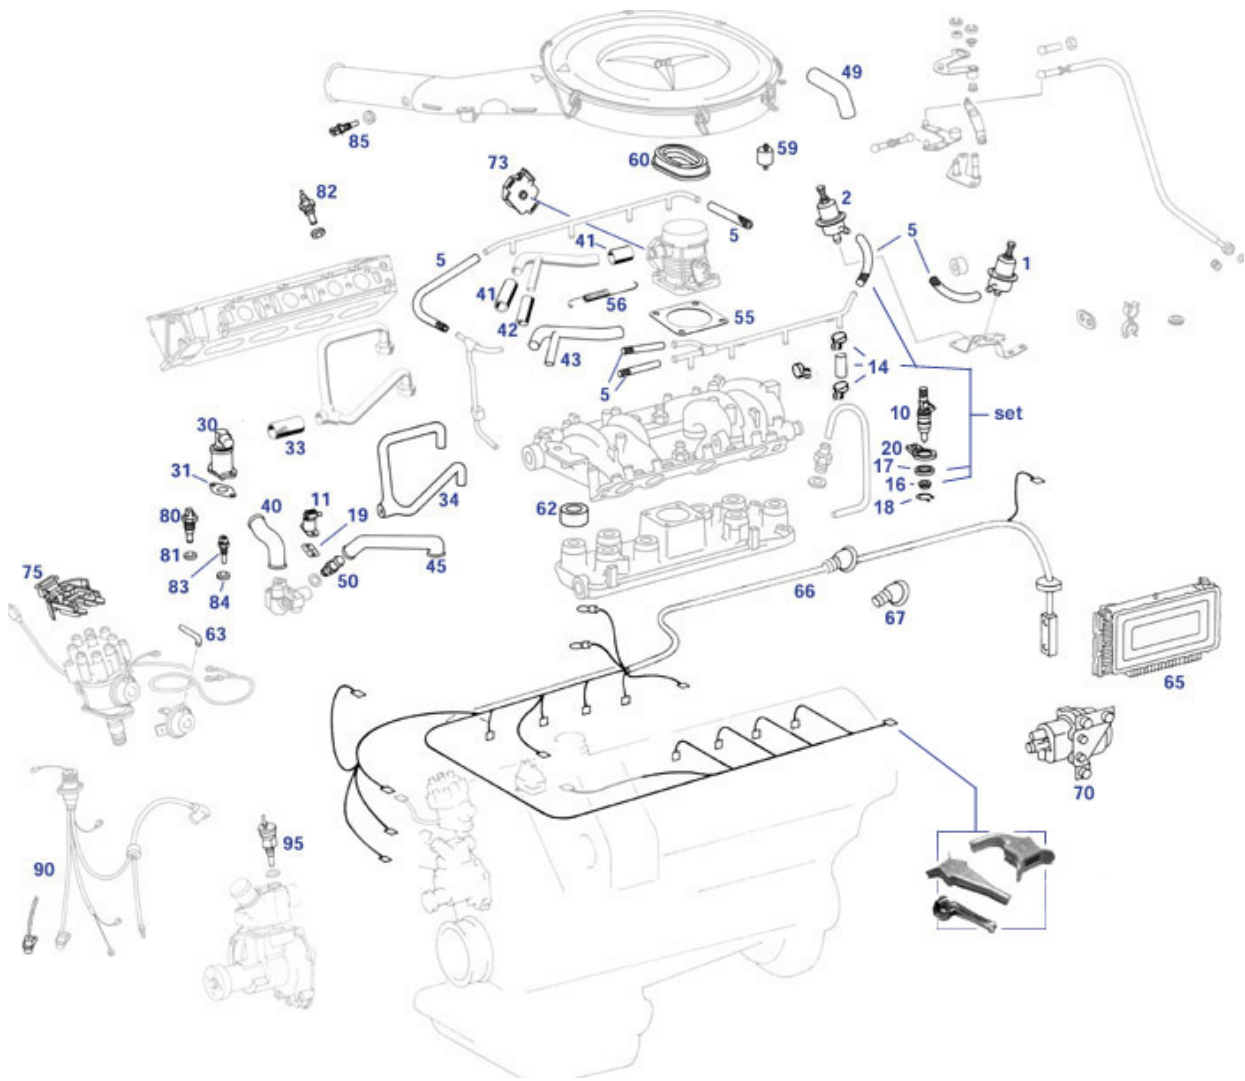

Gummikappe für 5-Pol-Stecker, zB bei "Gebiss" D-Jet	754355	€ 13,35	Set D-Jet "350" connectors and caps	754834	€ 162,46
Connector (male) , 4-pole, complete	854182	N/A	Rubber cap, ECU-unit connector	854359	€ 69,91
bei Bestellung bitte Daten: Land, Motornummer, FG-	754751	€ 999,99	A0035452626 Solder bushing 4mm, connect	854055	€ 0,58
A1169971881	798758	N/A	contact pin 4mm brass silver plated	754956	€ 0,54
Grommet, angled, 19/27mm oval	747177	N/A	connector housing for 5 crimp shoes	754376	N/A
A1164761826 90° fuel hose			Spring, acc turn shaft	730028	€ 3,68
A1102770550	727212	N/A	Rubber boot el.switch+sensor 2-Pole, bent shape	754851	€ 14,57
Fuel pressure regulator, D-Jet, aftermarket repro	707880	N/A	Set D-Jet "450" connectors and caps	754835	€ 169,80
connector plastic insert 4-pole	754374	€ 6,68	Small crimp shoe, e.g. engine harness	754188	€ 0,18
A0095455228 Connector housing, 4-pole	854077	N/A	see 247828	247028	N/A
Gummikappe, El.Anschluss zB Warmlaufg.	754170	€ 9,92	A0145458528, 4-pole housing, replaced MB-design	254079	N/A
A0005453228 Cable con.,4 pole,230SL	254059	N/A	Satz Steckkupplung 2-Pol	754182	N/A
Rubber Boot on to Thermoswitch	254125	€ 9,39	set 24/25-pole terminal components, D-Jet-Ecu	754845	€ 109,24
Rubber cap for 2 pole connector	754352	€ 16,99	rubber cap 4 pole connector	754354	€ 29,99
A1160780083 Injector insulation, late D-Jet	707328	N/A	connector plastic insert 2-pole	754372	€ 2,38
A1170700284	707278	N/A	A0095452128 Cap for 4-pole connector	854078	N/A
locking shim, acc link mounts	707277	€ 1,36