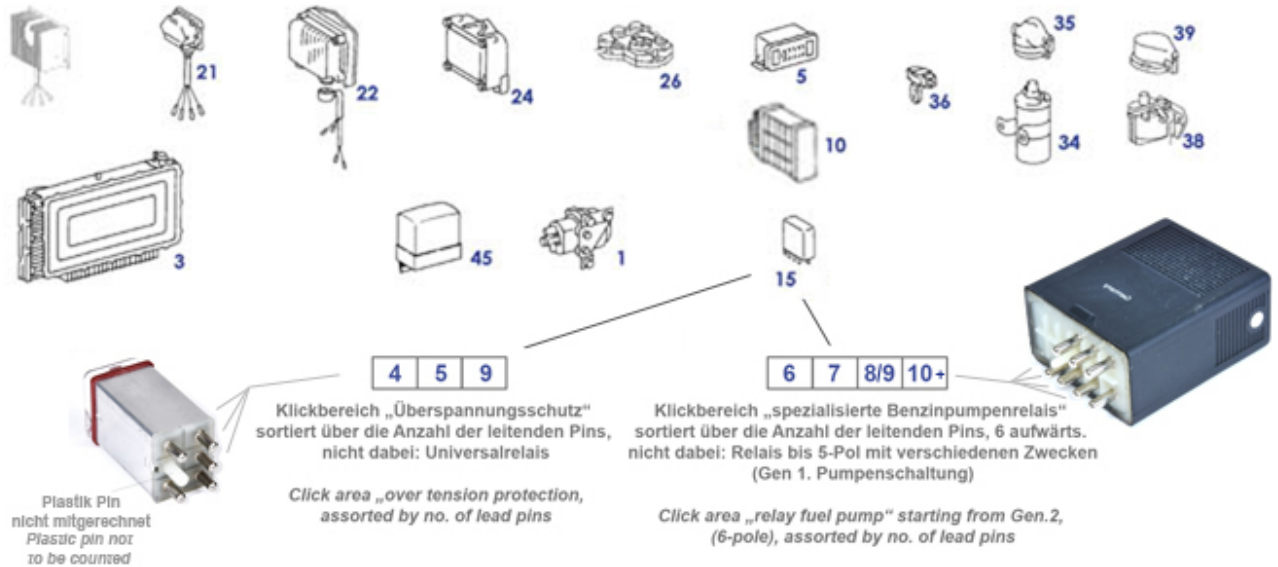

Turn signal transmitter	254760	€ 42,39		see 754868	754068	N/A
	Ground strap, bonnet 107, 111, 108	754888	€ 29,37		Switch, flat connectors	282031	€ 10,21
	Flat fuse 10A (red) type ATO std	558094	€ 0,18		switch and wire, @ steer lock for buzzer funct	754308	€ 15,65
	Hella Transistor, see 754993 (identical)	754895	N/A	1	A0025423317 Press.sns. D-Jet 280SL/C	754217	N/A
1	A0025423217 Press.sns. D-Jet M117	754417	N/A	1	A0025422817 Press.sns. D-Jet M117-USA e	754418	N/A
1	A0035427817 Press.sns. D-Jet M117-USA I	754419	N/A	1	Press.sns. D-Jet M116	754317	N/A
3	Control box D-Jet 450SL/C US late.	754394	N/A	3	set 24/25-pole terminal components, D-Jet-Ecu	754845	€ 109,24
3	Control box D-Jet 280SL/C	754392	N/A	3	Control box D-Jet 350SL/C	754390	N/A
5	A0025454032 Control box 380/500SL ticko	754340	N/A	10	Control box KE-Jet 300SL ->09.87	754309	N/A
10	A0075450032 Control box KE-Jet 420SL	754312	N/A	10	Control box KE-Jet 300SL 09.87->,exch.	754311	N/A
10	Control box KE-Jet 500SL	754314	€ 1.401,82	10	FP relay e.g. 300SE/SL/E, FN	754921	€ 49,99
15	A0025452705 FP relay, eg. 300SL up to FN	754332	N/A	15	A0015450405 pump relay, 754384 different but OK ??	754326	N/A
15	Fuel pump relay, V8 from '85, 10-Pin	754325	€ 36,21	15	N/A! A0015454305 Fuel pump relay,details nee	754324	N/A
15	A0035450105	754334	N/A	15	6-Pin FP-Relay, US 80+81, repro fits 0015450605	754384	€ 72,29
15	fuel pump relais 3.8/5.0 early models	754322	€ 173,74	15	Fuel pump relay, V8 from '85, 10-Pin	754825	€ 58,85
15	A0015450705! Pump relay 280SL/SLC 3.80-8.81, 6-pin	754323	N/A	15	Pump relay V8, ca. 81-85, 7 pin	754327	€ 70,21
15	see 754921	754321	N/A	15	Control box,tickover,420/500SL	754320	N/A
15	6-Pin FP-Relay, US 80+81, repro fits 0015450605	754884	€ 29,90	15	5-Pin Relay, Over volt guard	754738	€ 155,00
15	relay, multi purpose, e.g cooling fan 201/123	554328	€ 20,23	15	N/A ! A0025451805	754337	N/A
15	Relay, idle contr., fuel-pump, 7-pin, 380US '83->	754305	€ 73,13	21	A0005458732	754289	N/A
22	A0005457632 Trans.ign.K-Jet -> 08.81 ov	754291	N/A	22	Trans.ign.280/350/450SL/C e	754290	N/A
24	A0015458632 Trans.ign.280SL fr. 09.81 K	754293	N/A	24	Ignition Transistor unit, ca. 09.'81-'85, Hella	754993	€ 74,15
24	Trans.ign.380/500SL->8.85, Bosch	754295	€ 654,94	26	A0085456432 Trans.ign. 300SL, KE-Jet	754296	N/A
26	N/A ! RPM Sensor e.g. 103.982 FN	715364	N/A	26	A0105456732 Trans.ign. 560SL KE-	754298	N/A