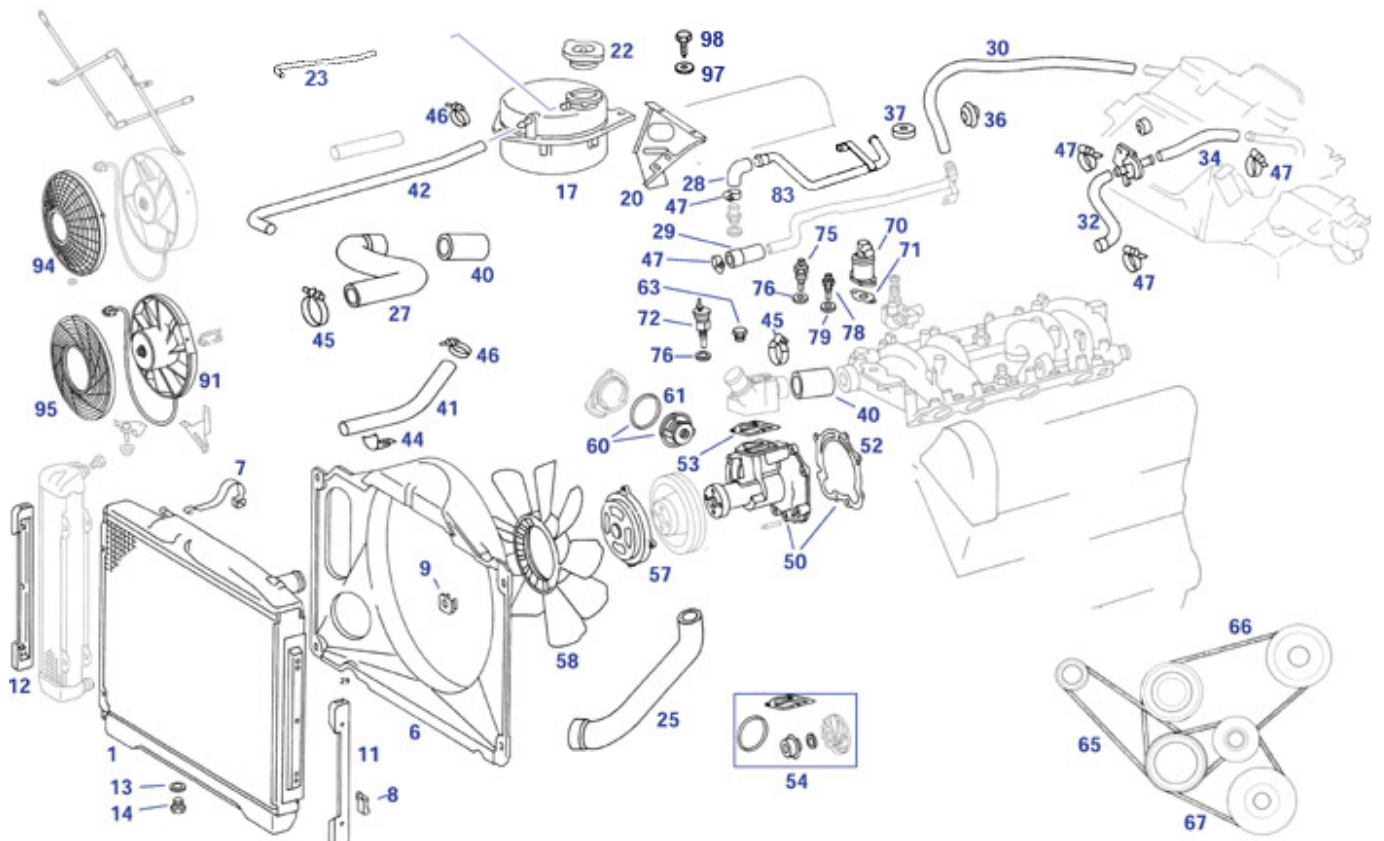

Cooling system circuit for iron cast V8, standard equipped / european:
illustration no A/C, no electric pump

	belt pulley e.g. A/C, data required	713399	€ 48,97		water stud M116 heat return to pump	720091	€ 36,62
	A1075010101 replaced version of a radiator	750002	N/A		1m cooling water hose 12/19mm	250823	€ 7,14
	Water hose to engine450 return pipe	750810	€ 20,13		shorter variations have been replaced by this	750605	€ 5,80
	O-ring, eng. housg	218412	€ 0,55		content comes with cap for thermostat	720018	€ 146,87
	Hose, heater feed pipe to el.pump, 450from, 380up-	750893	€ 8,93		Hose, heater return to US valve-block unit 450+380	750894	€ 12,11
	1 m water hose i-D 42mm	750705	€ 36,16	1	We would be happy to advice you	750203	N/A
1	A1075010901 Radiator 350/450SL/C, also see 750002	750003	N/A	6	Overhaul service	750011	N/A
7	A1075040186	750061	N/A	8	A1075050255	750011	N/A
9	cage nut M5	750063	€ 0,94	11	A0039880678	750062	€ 2,20
12	Rubber support, radiator RH	750058	€ 7,96	13	Rubber support, radiator LH	750057	€ 7,96
14	see 250027	227008	N/A	17	see 207115 Copper shim	799309	€ 1,06
17	Coolig liquid reservoir, mid.generation	750031	€ 124,95	17	Expension Tank for Cooling Water (mid. Gen.)	750831	€ 145,14
20	bracket for reservoir, can replace other variants	750039	€ 36,00	22	A1075000449	750030	N/A
25	Rad.hose 350/450SL/C	750024	€ 8,50	27	Radiator cap ref A 123 501 0215 char-id 120	750016	€ 4,41
28	water hose, V8 return pipe to thermhous	750304	€ 5,08	29	Rad.hose up. 350/450SL/C	750019	€ 13,70
30	Heater return hose, early V8 (Vac-valve)	750877	€ 19,14	32	Hose,thermostate housg. 3.5/4.5 K-Jet	750404	€ 0,71
32	CL hose heater, feed, M117 w.vac-valve	750876	€ 15,02	34	CL hose heater, feed, 3.5 , 3.8 FN	750879	€ 19,14
36	Rubbergrommet, heat.return Rt. or drain 108boot	799003	€ 13,01	37	CL hose heater, feed, all RHD, LHD->82	750881	€ 19,14
37	A1169870041	750397	N/A	37	Foam ring, heater tube	750395	€ 3,32
40	Hose, length 40mm, replaced in 750505	750105	N/A	41	Gummiring bei Wasseranschluss	750396	N/A
42	Water hose, 8/15mm per metre	250016	€ 24,50	42	Water hose, i/D 18mm per metre	250019	€ 19,10