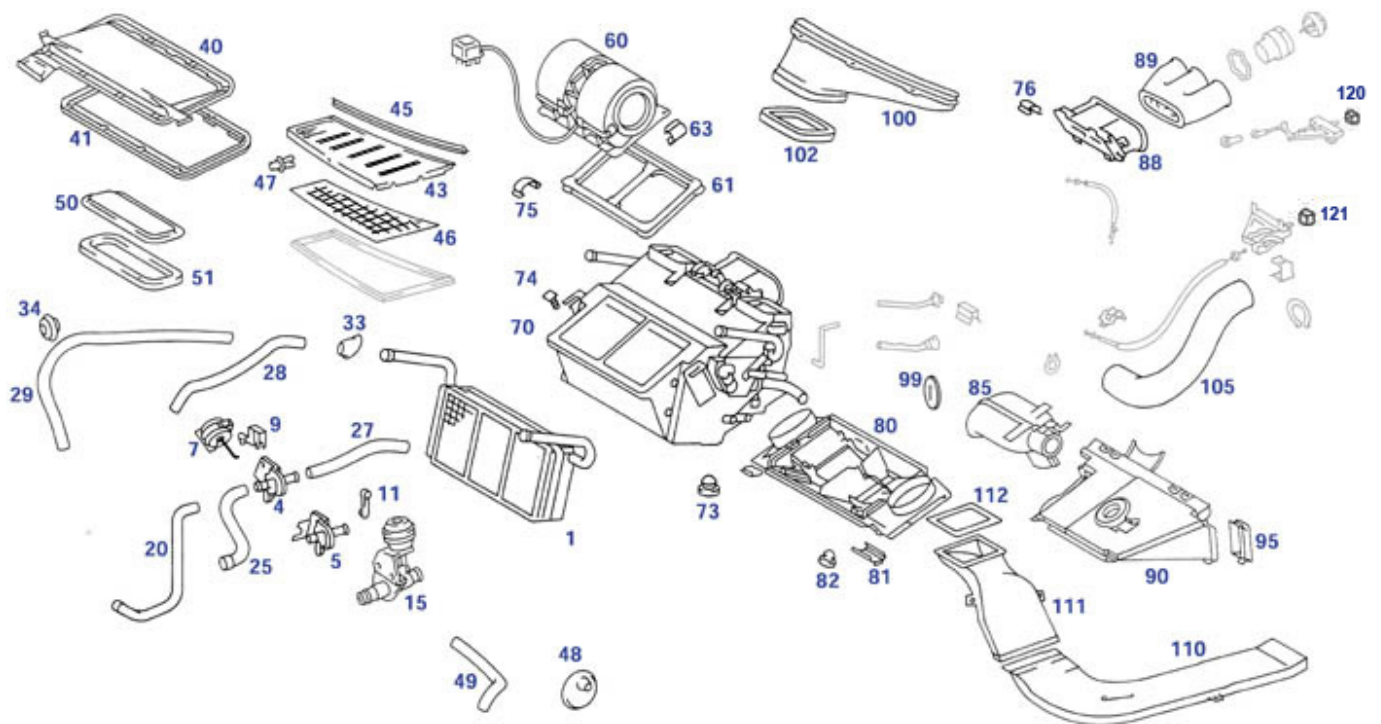

Water and air ducting, series, until 08.'81: Water valve vacuum-mechanical and installed on the left (applies to LHD and RHD). Old original features (blower motor with connected series resistor, vacuum valve types) are subject to replacement and simplification, or repairs must be planned separately for individual parts: please refer to the photos of the available spare parts.

	Hose, heater feed pipe to el.pump, 450from, 380up- see 783708 blower motor	750893	€ 8,93		Rubber buffer	798845	€ 0,79
		783808	N/A		Hose, heater return to US valve-block unit 450+380	750894	€ 12,11
	n/a: electronic resistor unit, blower	954823	N/A		radiator hose, 1988/1981 380 return to valve-unit	750896	€ 18,16
	El. motor,heater fan (not 85-> A/C)	783009	N/A		1m cooling water hose 12/19mm	250823	€ 7,14
	Ornamental ring, air jet @dashboard 107, ..	783068	€ 6,00		radiator hose to eng return line	750890	€ 11,41
	A1078312894 Rad.hose htg. 350SL Lt.	750079	N/A		A1078310194 Rad.hose htg. feed	750081	N/A
	A1078311194 Rad.hose htg. Rt.	750080	N/A		see 750876	750076	N/A
	Rad.hose htg. 350/450SL/C	750077	N/A	1	Radiator (heater) LHD->08.81, RHD->89	783018	N/A
4	Vac. Heater valve, ->08.'74	783035	N/A	5	A1168350020 Heater valve, 8.74 -> 4.78	783044	N/A
7	Vac diaphragm, valve "closed housg"	783145	€ 19,99	7	A1078002475 Vac Element e.g. heater ctrl FN	780103	N/A
7	Vac diaphragm, valve open housg	783146	€ 24,99	9	N918002004001	798719	N/A
11	A1168331045 Lever, heater valve	783059	N/A	15	Heater valve w.vac unit 201, ...	583045	€ 15,07
15	vacuum-heating regulating valve, universal	983040	€ 31,80	15	A1078300584 Heater valve w.vac-unit,78-	783045	N/A
20	Rad.hose htg. Lt. 2.8 FN	750084	€ 7,13	20	Rad.hose htg. left	750082	€ 23,22
20	Rad.hose htg. left - FN -	750083	€ 28,00	25	CL hose heater, feed, 3.5 , 3.8 FN	750879	€ 19,14
25	CL hose heater, feed, M117 w.vac-valve	750876	€ 15,02	27	CL hose heater, feed, all RHD, LHD->82	750881	€ 19,14
28	CL hose, heater return R6 RHD (LHD->82)	750880	€ 19,14	29	Pipe, 116.984 heater return	783384	N/A
29	return water pipe M116.98xx	783885	€ 49,98	29	Heater return hose, early V8 (Vac-valve	750877	€ 19,14
29	Rad.hose htg. 380-500 FN Rt.	750073	€ 23,22	33	Rubbergrommet, e.g:waterpipe	799004	€ 9,97
34	Rubbergrommet, heat.return Rt. or drain 108boot	799003	€ 13,01	40	Self-tapping screw with Phillips 4.2 X13 galvanize	990103	€ 0,07
40	Washer large diameter. 4mm galvanized	990111	€ 0,03	40	A1078300352 Cover, firewall->heater ass	783017	N/A
40	Cover above blower box, Repro	783817	€ 45,97	41	Rubberseal, firewall heater aperture	783810	€ 16,33
41	Seal, heater cover, similar to genuine material	783110	€ 37,00	43	A1078360265 Fresh air inlet, Alu.R/C107	783025	N/A
43	A1078360165 Fresh air inlet,	783015	N/A	45	Seal profile f.a. inlet	783819	€ 5,37