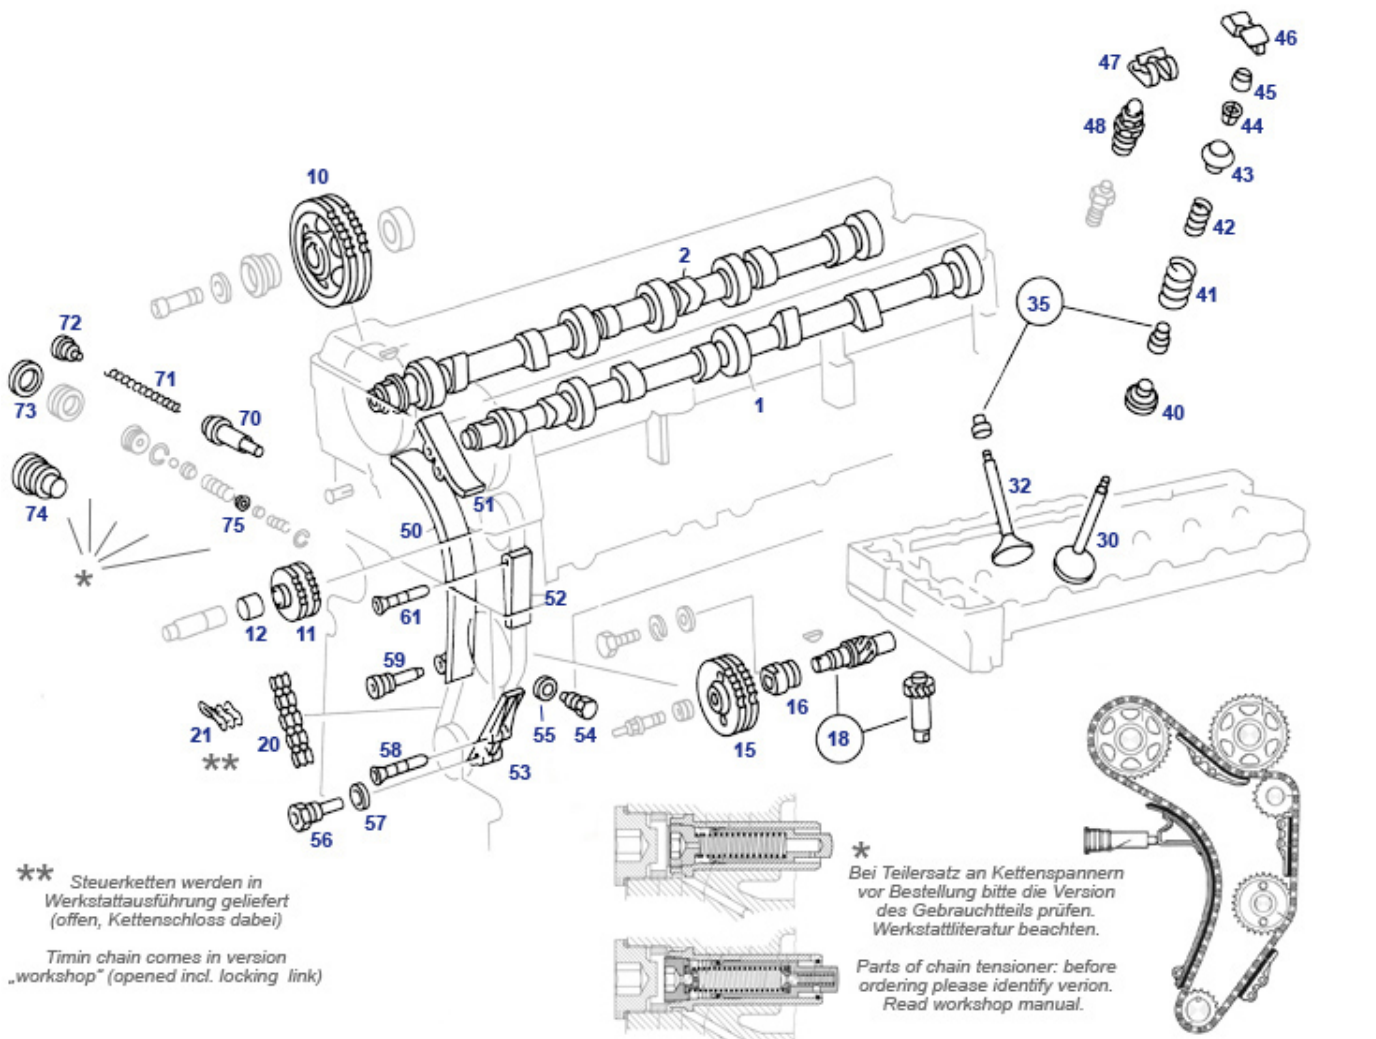

A6219910267 Woodruff key, 6.5° cs.	205079	N/A	A6219910067 Woodruff key, 10° cs.	205081	N/A	
	A1100520974 see 705804	705004	N/A	Kit, timing chain 2.8 M110.981,992,..	705280	N/A	
	Guide Pin 58mm	105005	N/A	A6150520374 woodruff key, standard, 4mm	705006	N/A	
	A6219910167 Woodruff key, 8° cs.	205080	N/A	see 105830	205077	€ 1,00	
1	A6219910467 Woodruff key, 4° cs.	205078	€ 13,99	Nockenwelle Auslass M110 (Mot-Nr erf.)	105030	N/A	
	Nockenwelle Einl.M110	705289	N/A	2	705288	N/A	
	MOTORNUMMER						
10	A1300520001	705201	€ 184,45	11	A1300500005	705225	€ 110,00
12	Bushing	105112	€ 40,70	15	A1300520002	705222	€ 160,65
16	Bushing, intermediate sprocket shaft	205020	€ 59,98	18	A1100500206	705213	N/A
20	Timing chain 130 Inks (shorten,if necessary)	105003	€ 61,82	21	MasterLink Duplex chain (content of chain)	199013	€ 2,55
30	Valve, Inlet, M110	705250	€ 27,31	32	Valve,Exhaus, 4.2/5.0/5.6 and 110 fromF	705570	€ 48,55
32	N/A ! Valve, Exhaust, 2.8 / 3.5 up to eng.-no	705270	N/A	35	Rep.-Set valve shaft gaskets M110 FN	705094	€ 10,33
35	A1230500067	705990	N/A	35	N/A ! Set, valve stem seals M110, eng-no req!	705090	N/A
35	M130 alle, M108,110,129 bitte Motonummer angebe	205090	N/A	40	A0000532135 Rotocap valve spring seat	705032	N/A
41	A1100530120 Valve spring ot. 250-280SL	205034	N/A	42	A1300530022 Valve spring in. 250-280SL	205033	N/A
43	A1300530425 Spring retainer	205012	N/A	44	Valve collet, 1 half, '67-> (from 250)	205035	€ 0,65
45	Shim 280SL late, 4.5mm = standard	205047	€ 32,94	45	Shim 280SL FN 2.5mm	205049	€ 33,62
45	Shim 280SL FN 3.5mm	205048	€ 32,00	46	Rocker M110 FEBI	705030	€ 23,49