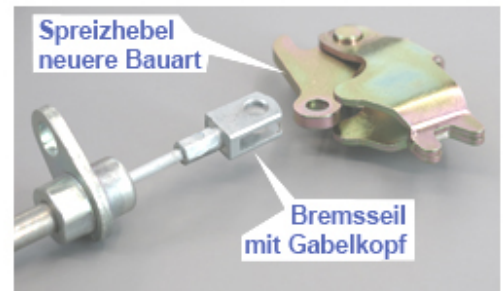

Hintere Seile der Feststellbremse. Typen LHD = Pedalfeststellbremse, Handhebeltypen(RHD) nur hinten identisch					
	Generation Wippe	Roadster mit Schräglenkerachse	Roadster mit Koppelachse	Coupe mit Schräglenkerachse	Coupe mit Koppelachse
Einbau-Seite links	<u>Wippe vor 08.'76</u>	107 420 1385 ersetzt d. 107 420 1485 (erf: neue Spreizhebel Ankerplatte)	107 420 1685 = 742083	107 420 0385 ersetzt d. 107 420 1585 (erf: neue Spreizhebel Ankerplatte)	107 420 1185 ersetzt d. 107 420 1885 (erf: neue Spreizhebel Ankerplatte)
Einbau-Seite links	<u>Wippe nach 09.'76</u>	107 420 2185 = 742081	107 420 2385 = 742085	107 420 2285 = 742072	107 420 2585 = 742075
Einbau-Seite rechts	<u>Wippe vor 08.'76</u>	107 420 1385 ersetzt d. 107 420 1485 (erf: neue Spreizhebel Ankerplatte)	107 420 1785 = 742084	107 420 0385 ersetzt d. 107 420 1585 (erf: neue Spreizhebel Ankerplatte)	107 420 1285 ersetzt d. 107 420 1985 (erf: neue Spreizhebel Ankerplatte)
Einbau-Seite rechts	<u>Wippe nach 09.'76</u>	107 420 2185 = 742081	107 420 2485 = 742086	107 420 2285 = 742072	107 420 2685 = 742076

	link, fits new brake rope eye	242855	€ 10,65		A1084270074 Pin for lever	242156	N/A
	Spring, brake cables up to 08.'76	742555	€ 7,62		Grommet, rear brake wires @ axle/anchor	742059	€ 3,99
742072	Brk.cable SLC rr L/R simple axle from'7	742072	€ 30,33	742075	Brk. cable SLC left. 450 from 8.76, 500	742075	€ 23,75
742076	Brk. cable SLC RH, 450 from 8.76, 500	742076	€ 23,75	742081	Brk. cable SL rr. FN+300 Lt.+Rt.	742081	€ 61,75
742085	Brk. cable SL rr. V8 FN, Lt.	742085	€ 34,59	742086	Brake cable SL rr. V8 FN, Rt	742086	€ 39,98

42.e Info Axle-type Brake hoses

42.e Info Axle-type Brake hoses