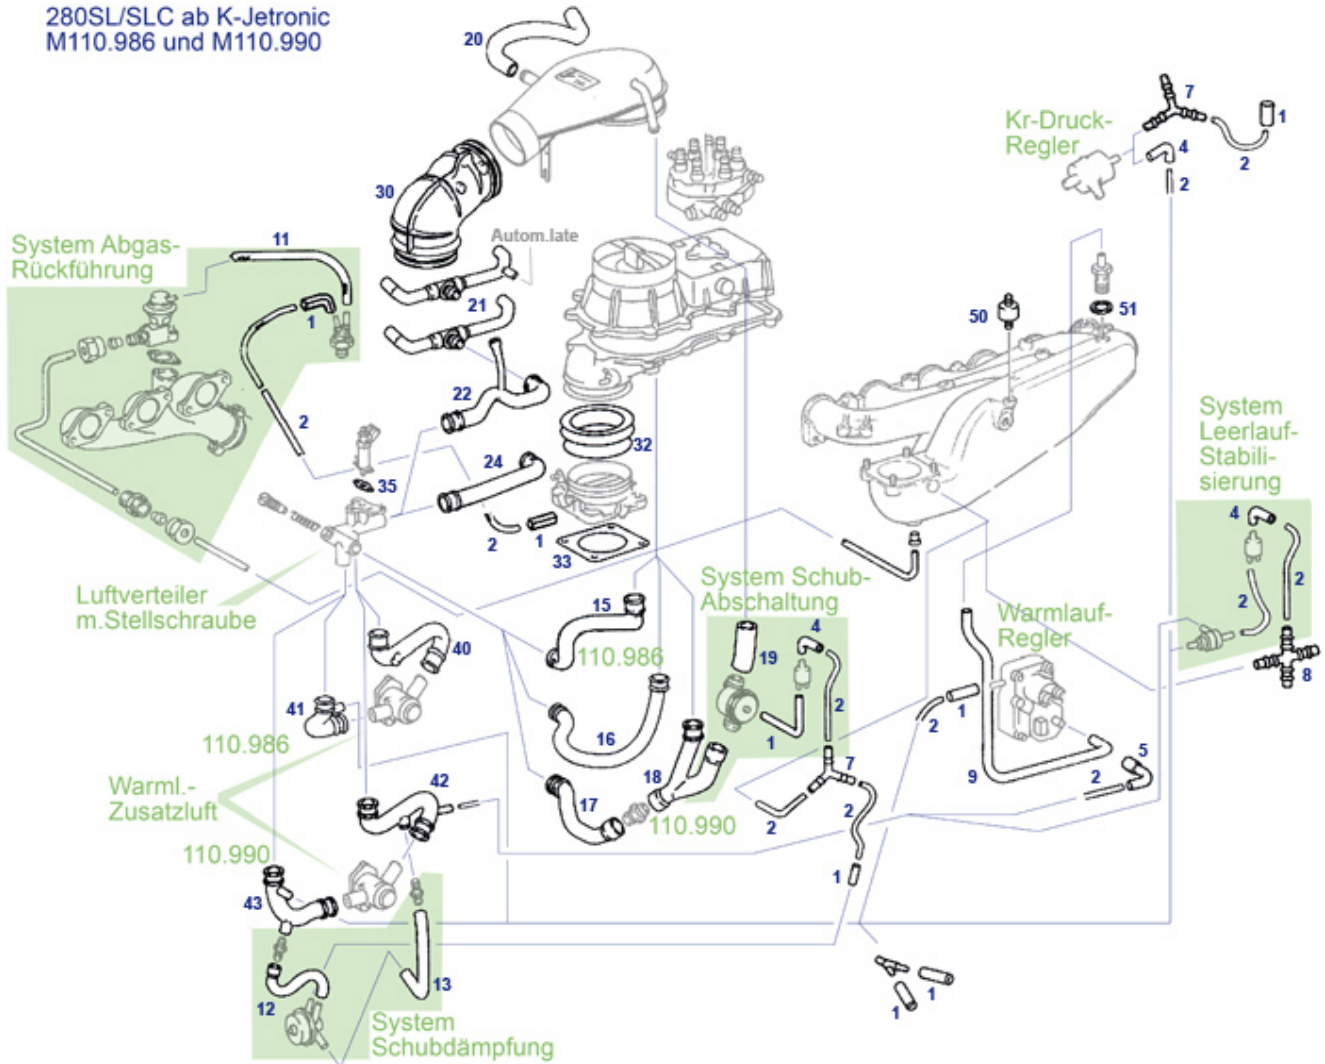

70	Hose, air filter to air pump	709313	€ 37,85	74	N/A ! replace into 554596 |, temp sensor, Bosch	754596	N/A
74	Sensor, air intake temp KE, brand FAE	554596	€ 28,50	77	Adhesive label "Hochspannung"	799946	€ 14,71
77	Label "Danger High Voltage" D/EN/FR	799961	€ 16,31	80	Air filter 300SL "no name"	709482	N/A
80	Airfilter 300SL MANN	709402	€ 21,60	81	Seal ring, below filter box	709328	€ 7,77
83	Breather hose, eng. to filter housg	709319	€ 19,68	709601	A1100940791 hose, filter to bucket 110.986	709229	N/A
709601	Air duct 280SL/C D-Jet	709601	€ 89,25	714020	A0010942380 Felt profile, e.g. Filter housing	714020	N/A

09.b M110 K-Jet Hoses: Vent and Idle Air

09.b M110 K-Jet Hoses: Vent and Idle Air
280SL/SLC ab K-Jetronic
M110.986 und M110.990

1	Pipe, vacuum, per mtr.	715027	€ 5,12	2	Vacuum pipe, 2/4mm,per mtr	215027	€ 1,82
4	Hose, low pressure	707183	€ 1,64	5	Hose angle with reduction	707186	€ 4,12
7	Y-connector, unfinished: open channels as req.	707180	€ 4,05	8	X-connector, unfinished: open channels as req.	707181	€ 4,86
9	Hose, eg 110.990 warm-up ctrl	707185	N/A	11	1m Vac-Hose eg Exh-Ret-Valve	707027	N/A
12	Hose, 110.990 cut-vent-valve->distr	709224	N/A	13	Hose, 110.990 cut-vent-valve	709223	N/A
15	Schlauch, 110.986 früh, Luftverteiler	709213	N/A	16	Hose, 110.986 idle air->plenum, ref. 110 094 3382	709212	€ 19,86
17	Hose M110 idle air distrib.	709217	€ 10,76	18	Hose, KA-housg->iAC-Distrib.	709210	N/A
19	Hose, 110.990, cut off valve	709221	N/A	20	Hose, M110.986 Eng-vent from FN	709215	€ 23,15
21	Hose, 110.990 iA->Intake up to no	709202	N/A	21	Hose partition (front) from 709202 or 709203	709240	€ 5,36
22	Hose, 110.990 iA-Distr->Manif	709205	€ 18,16	24	hose, air-distr.->intake M110 up to	709219	€ 15,20