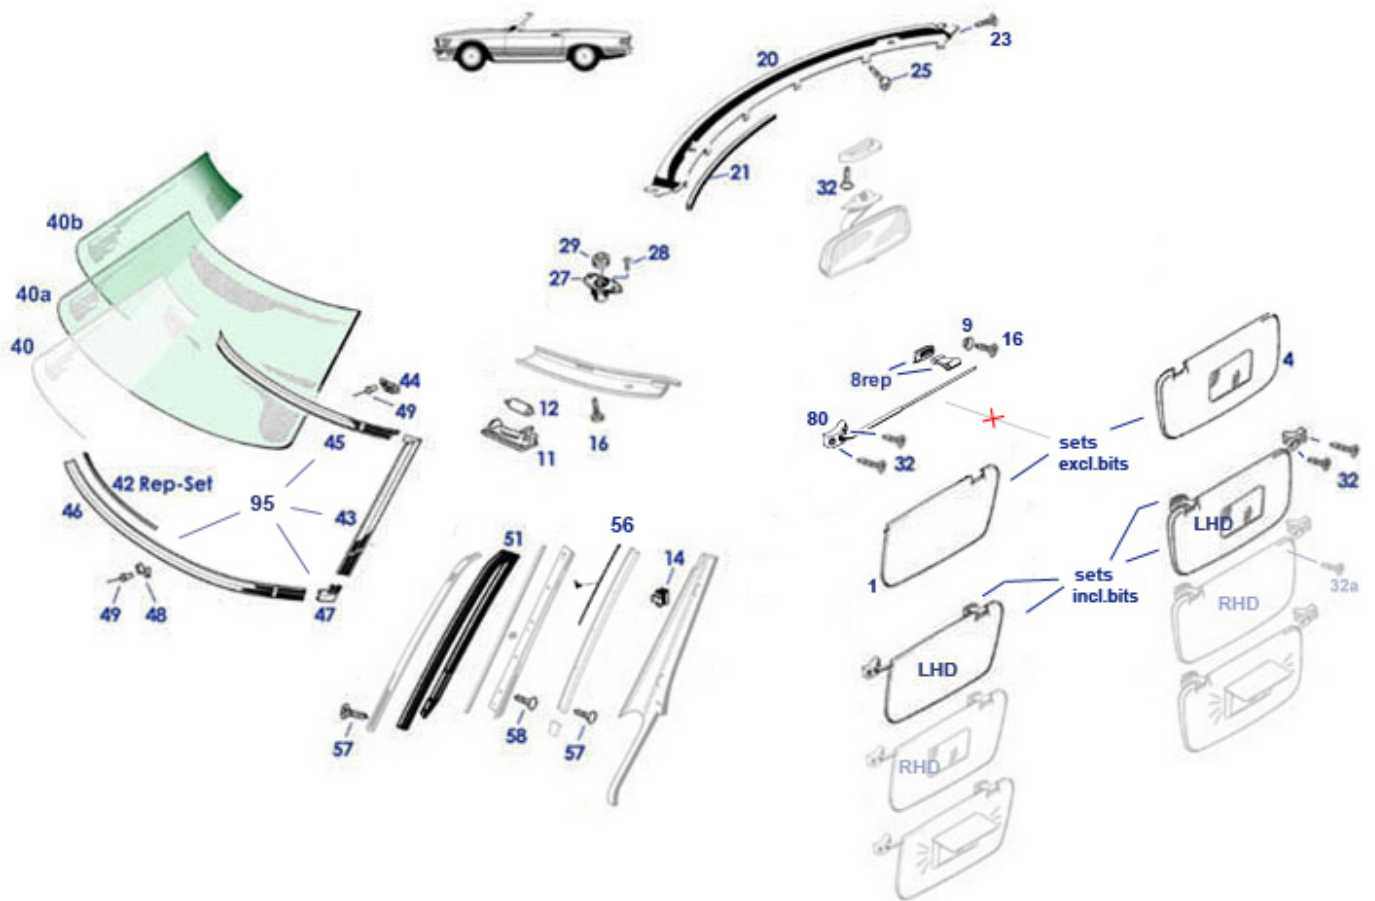

A10767008518320 Wind.Lt.m.side	767181	N/A	A10767007518310 Wind.Lt.m.side	767178	N/A
Rt. date			Lt. bras		
A10767024518263	767142	N/A	A10767024518330	767146	N/A
Wind.Lt.mech.u/r p'ment			Wind.Lt.mech.u/r creme		
A10767024517095	767147	N/A	A10767023519045	767150	N/A
Wind.Lt.mech.u/r grey S			Wind.Lt.mech.u/l black		
A10767024519045	767160	N/A	A10767024518320	767161	N/A
Wind.Lt.mech.u/r black			Wind.Lt.mech.u/r date S		
A10767007519007 Wind.Lt.m.side	767170	N/A	A10767007518320 Wind.Lt.m.side	767171	N/A
Lt. blanc			Lt. date		
A10767007513111 Wind.Lt.m.side	767173	N/A	A10767007518411 Wind.Lt.m.side	767174	N/A
Lt. mid			Lt.creme		
A10767007515070 Wind.Lt.m.side	767175	N/A	A10767007517095 Wind.Lt.m.side	767177	N/A
Lt. blue			Lt. grey		
A10767007519045 Wind.Lt.m.side	767179	N/A	A10767002519007	767140	N/A
Lt. blanc			Wind.Lt.mech.u/r black		
A10767008518330 Wind.Lt.m.side	767182	N/A	A10767008518411 Wind.Lt.m.side	767184	N/A
Rt. crem			Rt. crem		
A10767008515070 Wind.Lt.m.side	767185	N/A	A10767008517095 Wind.Lt.m.side	767187	N/A
Rt. blue			Rt. grey		
A10767008518310 Wind.Lt.m.side	767188	N/A	A10767008519045 Wind.Lt.m.side	767189	N/A
Rt. bras			Rt. blanc		
Set sunvisors SL incl brackets LHD	781187	€ 199,00	Set sunvisors SL incl brackets LHD	781186	€ 199,00
beig			beig		
Set sunvisors SL incl brackets LHD	781165	€ 199,00	Set sunvisors SL LHD beige	781765	€ 236,81
Date/Saffron					
Set sunvisors SL LHD creme	781785	€ 236,81	Set sunvisors SL LHD darkblue	781755	€ 236,81
Set sunvisors SL incl brackets LHD	781155	€ 199,00	A10767002518263	767141	N/A
blue			Wind.Lt.mech.u/r p'ment		
A10767024515070	767145	N/A	A10767023518310	767138	N/A
Wind.Lt.mech.u/r. blue			Wind.Lt.mech.u/l brasil		
A10767023518330	767136	N/A	A10767023515070	767135	N/A
Wind.Lt.mech.u/l creme			Wind.Lt.mech.u/l blue S		
A10767001518263	767131	N/A	A10767001519007	767130	N/A