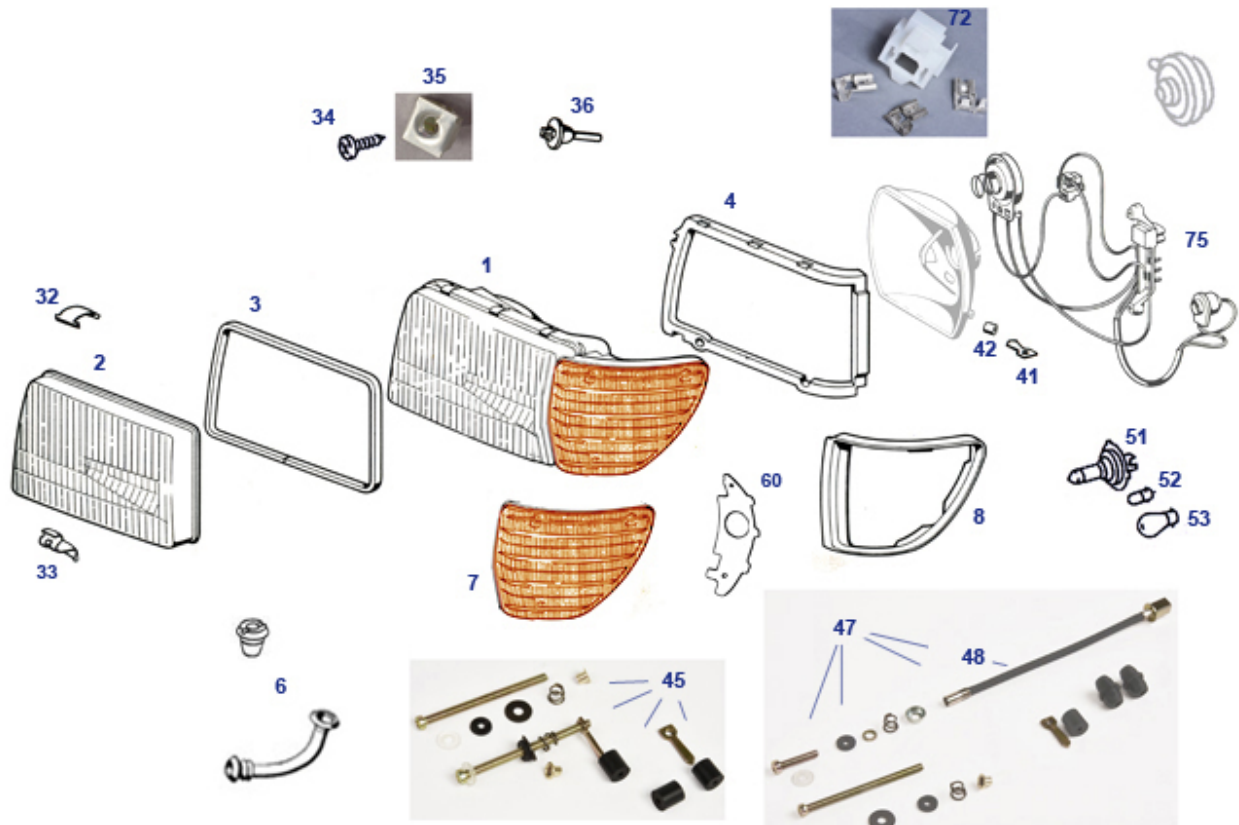

82. Headlamp Euro H4 and Parts

82. Headlamp Euro H4 and Parts

Depending on the equipment of the dashboard, the headlight variants "with adjuster wheel for headlight range control" or "without adjuster wheel for headlight range control" must also be installed in the angular Europe design. The catalogued individual spare parts have corresponding designations for the respective type "with range adjustment (LWR)" or "without range adjustment (ohne/without LWR)", where this is relevant for compatibility. Unless otherwise indicated, the parts catalogued here are for right-hand traffic = left-hand drive, this applies to main reflectors,