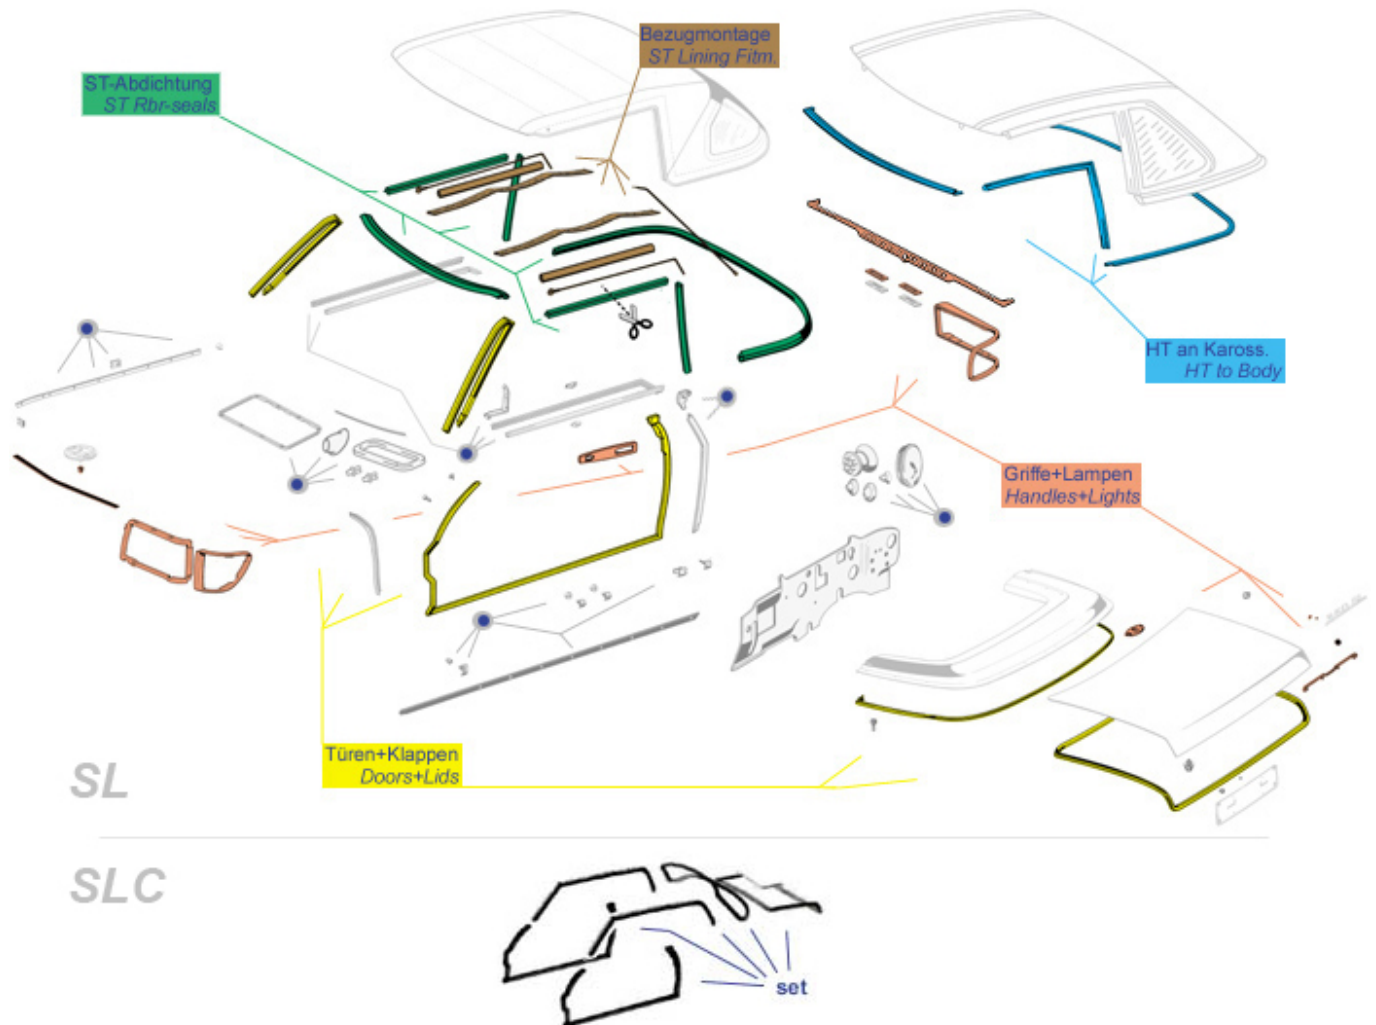

51	pillar SL Seal A-pillar R107 leftrepro	772825	€ 43,08	51	pillar SL Surface defects, Hole spacing inaccurate	772220	€ 160,00
51	Seal A-pillar R107 rightrepro	772820	€ 43,08	51	Surface defects, Hole spacing inaccurate	772225	€ 160,00
52	A1076980780 Dec. strip,'A' pillar SL i/	769030	N/A	52	A1076980880 Dec. strip,'A' pillar SL i/	769040	N/A
55	A1077250365 A1077250365 Weatherstrip, r	772725	N/A	55	A1077250465 A1077250465 Weatherstrip, r	772726	N/A
56	see 772622	772222	N/A	56	1m Seal, drip mould, ..	772622	€ 5,95
57	countersunk head tapping screw 3,5X13, sealing rai	272723	€ 0,13	80	visor rod w. metal bracket LH, black	781511	€ 86,52
80	visor rod w. metal bracket RH, black	781512	€ 86,52	80	visor rod w. metal bracket LH, unpainte	781513	€ 81,79
80	visor rod w. metal bracket RH, unpainte	781514	€ 69,63	95	Version Info: is SL (not SLC!) and Euro standard.	767795	€ 499,99

72, 75, 77, .. Body Rubber Seals / Weatherstrip Kits

72.c Door Window