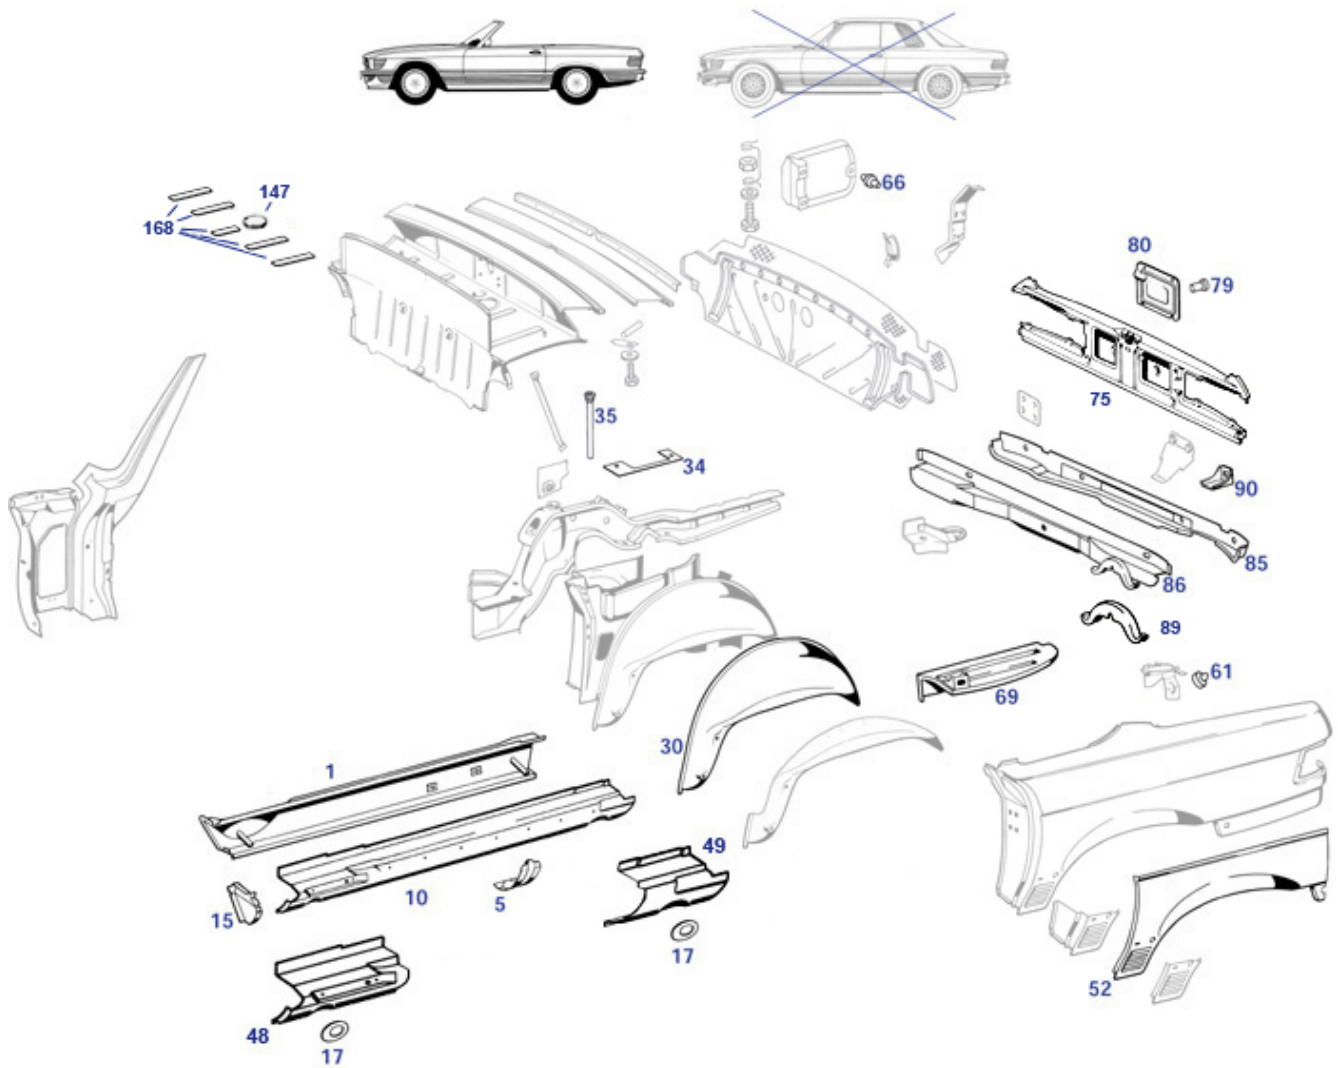

holding frame for batt.-box (trunk mounted) rear p	754083	€ 40,17		Secand Choice; Forced ventilation flap	783075	€ 30,94
	A1077720060 see 777289	777209	N/A		A1076100014 Crosspiece,boot, rear, fr.	761120	N/A
	A1076400371 Boot central section 560SL	764091	N/A		A1076120218 Crossmemb.rr shell Euro/US-	761130	N/A
	A1076120024 Exhaust bracket - rear c'pi	761210	N/A		A1076400171 Panel, middle tail, R/C107	764090	N/A
	Patch panel rear wheel arch /wing LH, see pict	763871	€ 46,93		Patch panel rear wheel arch /wing RH, see pict	763881	€ 46,93
	battery box cover for optional equipment trunk mou	754081	€ 55,16		metal strip left part for batt. mounting	784640	€ 59,85
	metal strip right part for batterie mounting	784641	€ 28,05		nut M6 w. flange, zinc plated	799913	€ 0,37
	holding frame for batt.-box (trunk mounted) front	754082	€ 40,17	1	Rail 107 Cab left inner, Repro	761810	€ 450,00
1	A1076100809 Side rail R107, in.Rt. 07.8	761021	N/A	1	Rail 107Cab inner RH up to FN	761820	€ 450,00
5	drain panel in rail RH	763008	€ 35,14	5	drain panel in rail LH	763007	€ 35,14
10	Outer sill SL, RH, Repro	763021	€ 459,99	10	Outer sill SL, LH, Repro	763011	€ 459,99
15	Cap, outer rail RT frt	763006	€ 44,80	15	Cap, outer rail LT frt	763005	€ 44,80
17	Reinforcment ring, jacking tubes	763110	€ 10,71	20	A1076100210 O'rgr, C107, rear Rt. Eu,US	761100	N/A
20	A1076101210	761101	N/A	20	A1076100110 Outrigger, R107, rear Lt.	761090	N/A
25	A1076301469	763041	N/A	25	A1076301669	763042	N/A
25	A1076301569	763032	N/A	25	A1076300769	763030	N/A
25	A1076300269	763040	N/A	30	Inner wheel arch R/C107 rr.LH	763050	€ 182,75
30	Inner wheel arch R/C107 rr.RH	763060	€ 140,60	31	A1076300245	763061	N/A