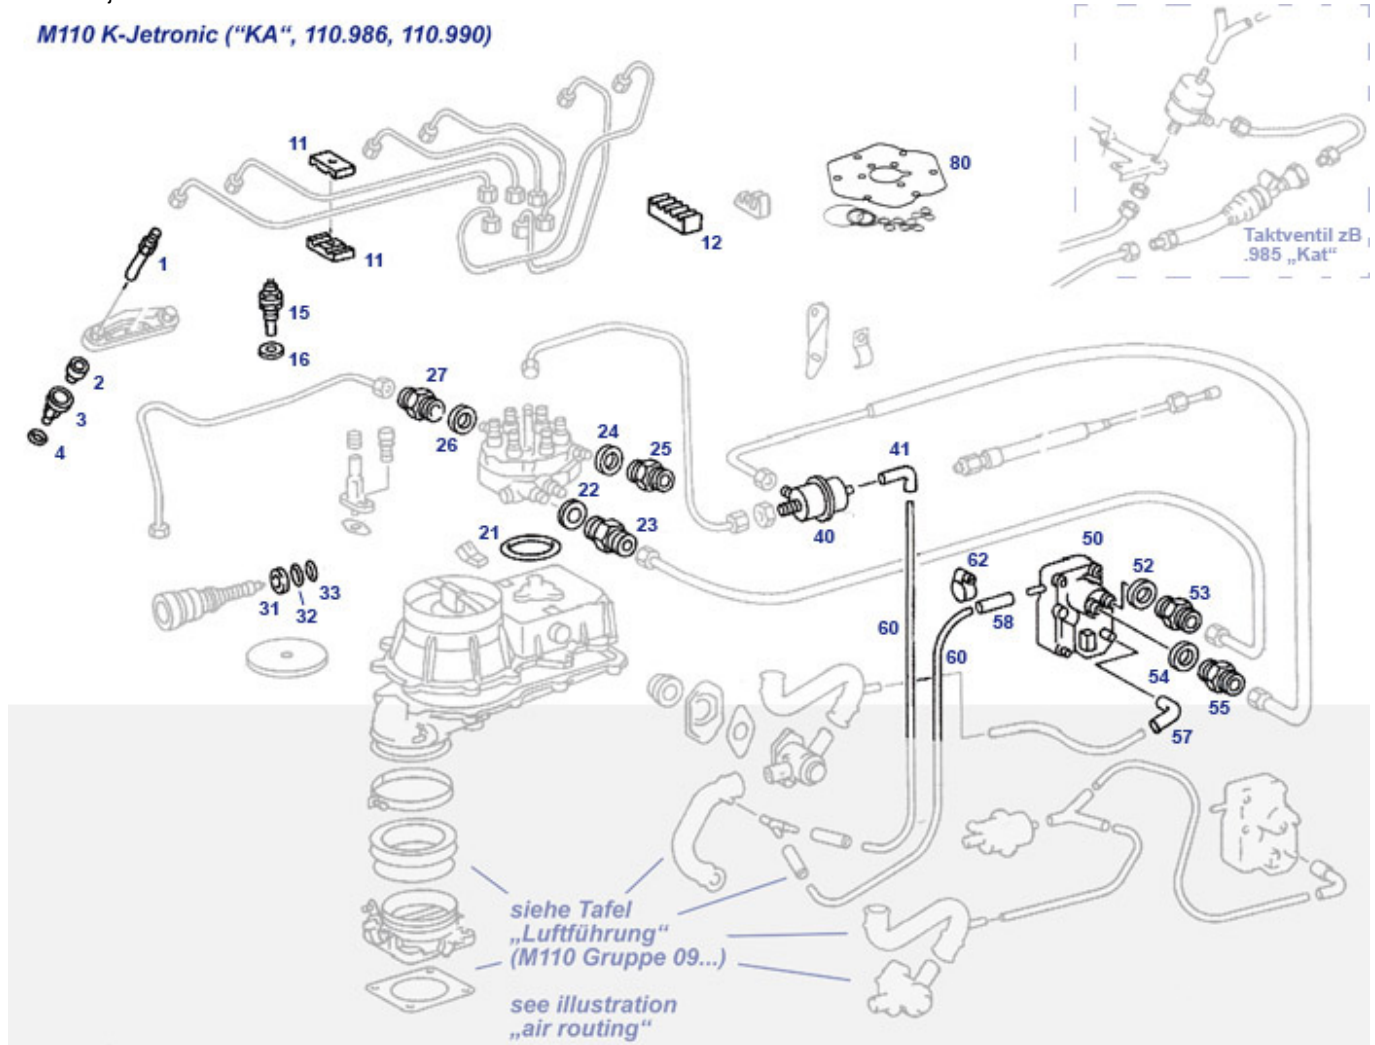

07.e-h K-Jet (CIS) Injection

07.e KA Injection 280SL/SLC

07.e KA Injection 280SL/SLC

M110 K-Jetronic ("KA", 110.986, 110.990)

	Gasket, start valve,air distributor	707709	€ 0,60		Taktventil K-Jet USA (Lambda-Reguliert)	707445	N/A
	Joint @ throttle linkage | M110	730615	€ 4,46		A1100940791 hose, filter to bucket	709229	N/A
	Rubber mount, e.g. Fuel pump, Air box	247828	€ 1,56		Seal ring 10x13,5, Alu, e.g. sender, hollow bolts	227023	€ 0,50
	Fitting, fuel, M8x1 M10x1, CIS	707489	€ 9,25		Idle air hose / distrib FN	709415	€ 31,78
	Sender unit, coolant temp.gauge	754097	€ 6,66	1	Injector, K/KE (except V8-85->)	707105	€ 37,44
2	Rubber, K-Jet, 110.986/990,116/7.960-EU	707219	€ 1,82	3	Injector capsule M110 K-jet late	707218	N/A
4	Seal ring e.g. K-Jet injector M110	707215	€ 0,89	11	half clamp, metal, 2-lines-mount	207008	€ 7,59
12	A1170780041 connector bracket, plastic,	707539	N/A	15	A0045459124	707327	N/A
16	Copper seal ring	207115	€ 0,18	21	Seal ring under K-jet control housing	707298	€ 0,81
22	Seal ring, sump plug	299303	€ 0,13	27	A0000743586	707479	N/A
40	Membrane tin, fuel pressure	707281	N/A	41	Hose, low pressure	707183	€ 1,64
50	A1100700262	707260	N/A	50	heater resistor coil 32 Ohm, K-Jet warm up regulat	707166	€ 40,28
50	heater resistor coil 47 Ohm, K-Jet warm up regulat	707167	€ 40,28	50	Diaphragm kit, warmup regulator K-Jet	707161	€ 98,86
50	Rep kit warm up regulator housing assembly	707164	€ 54,92	50	Diaphragm kit, set, warmup regulator K-Jet	707162	€ 241,66
50	heater resistor coil 21 Ohm, K-Jet warm up regulat	707165	€ 40,28	54	Sealing ring ID8, eg. for hollow screw	220011	€ 0,10