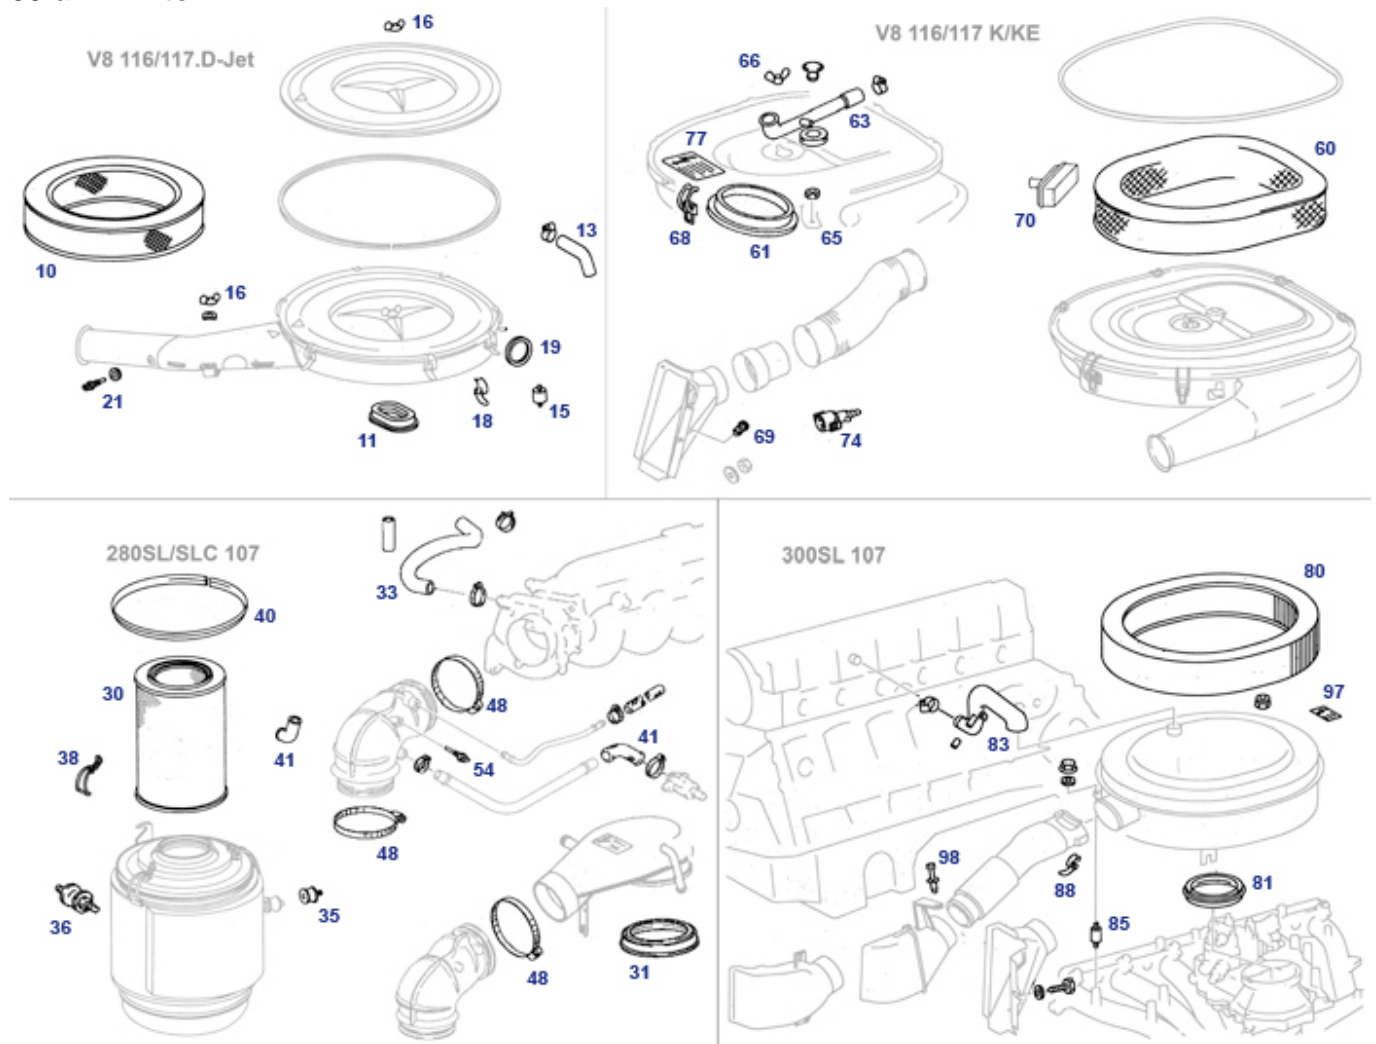

09 Engine Air Ducts

09.a Air filter

	A1109972782	709218	N/A	10	Airfilter V-8 early (round), No Name 709701	€ 21,42
10	Airfilter V-8 early (round) brand Mann	709401	€ 34,45	11	seal ring airfilter @ throttle, V8 D-Jet	€ 8,93
13	A1170940091 Rubberhose, valvecover to ai	709404	N/A	13	Hose clamp 24-32, worm thread style	€ 1,51
15	Rubber buffer, L40	709846	€ 6,69	15	see 247828	N/A
16	Wing nut, M6 yellow zined, batt.support, pws tank	154089	€ 2,55	18	spring clip airfilter housing	N/A
19	rubber band, airfilter bracket	709390	€ 1,40	21	Sealing ring ID8, eg. for hollow screw	€ 0,10
30	Air filter element R113, 280SL/SLC No	209402	€ 14,57	30	Air filter R113, 280 SL/SLC (MANN)	€ 34,44
33	Hose, M110.986 Eng-vent from FN	709215	€ 23,15	35	Rubber buffer e.g. air filter housing	€ 3,99
36	Mounting, af. flexible buffer	209406	€ 7,69	38	Wire clips, air filter box, Repro	€ 2,59
40	Seal for Air filter Lid (1m) | A0000942079	214020	€ 4,17	41	Hose 90°, air filter 230SL, M110-D-J	€ 3,84
48	Hose Clamp 80-100mm, fits air hose	709204	€ 1,32	60	Airfilter R/C107, V8 K-Jet+KE, MANN	€ 24,99
60	Airfilter R/C107, 8-cly. FN, NoName	709403	€ 14,28	61	Seal, air filter housing to inj-body, div. V8	€ 13,78
63	Hose Eng breather to filter V8 from K-J	709504	€ 12,34	63	Hose eng breather to filter V8 fromk-Je	€ 9,40
65	Rubber mount, e.g. Fuel pump, Air box	247828	€ 1,56	68	Clamp, wire, filter box	N/A
69	plastic rivet	799104	€ 1,05	70	Aux Air filter, if add air pump	€ 12,55