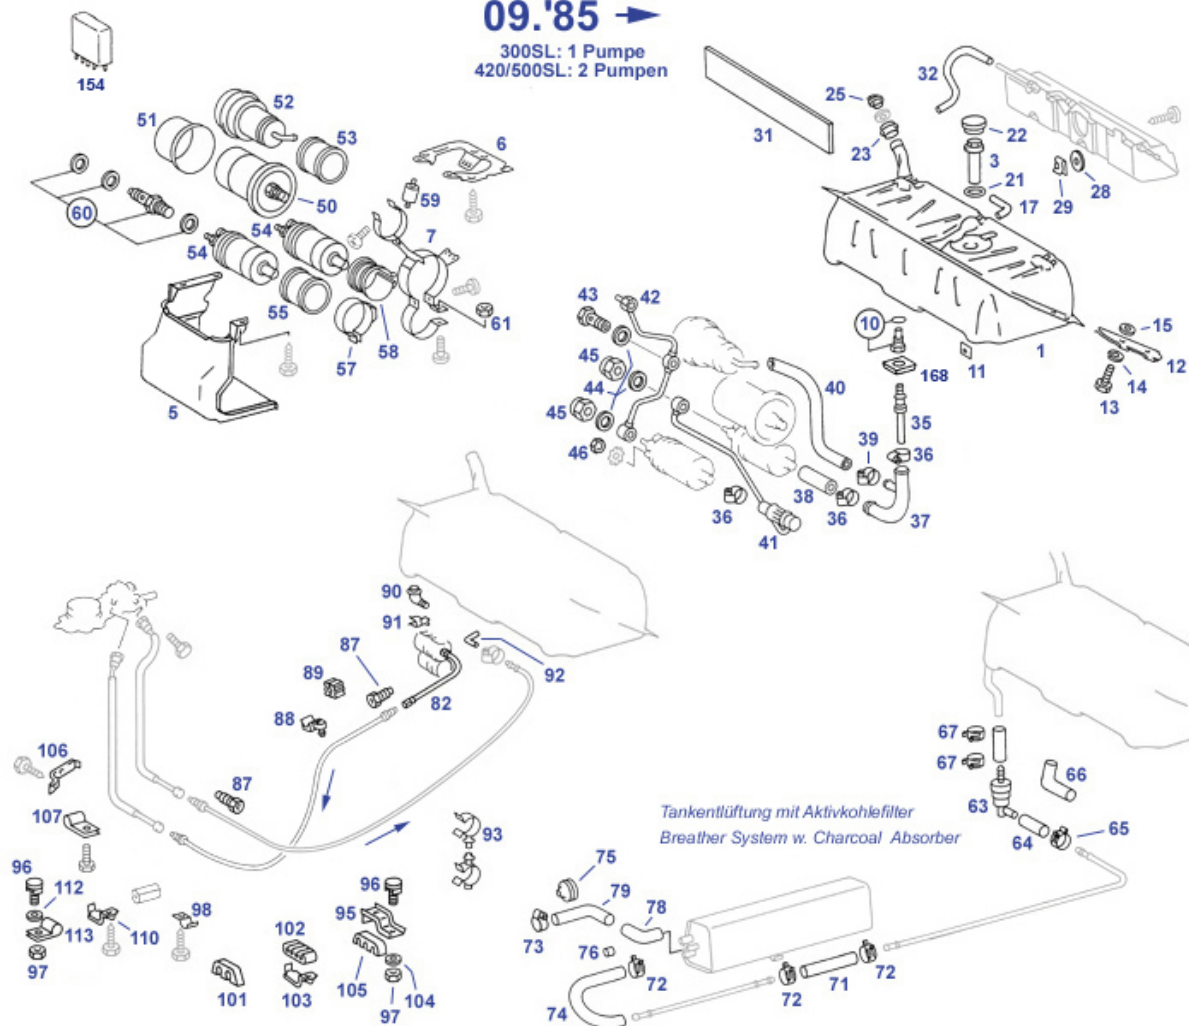

09.'85 →

300SL: 1 Pumpe
420/500SL: 2 Pumpen

	Rubber mount e.g. small fuel pump	247823	€ 3,90		fuel pump relais 3.8/5.0 early models	754322	€ 173,74
	grommet, hose protection, e.g. fuel hose	798847	€ 1,87		Rubber grommet 3/26 e.g. fuel tank vent pipe	798860	€ 1,87
	rubber inlay, for 3 pipes (8 + 8 + 5mm)	247859	€ 5,63		hose clamp 10-16, worm thread style	999888	€ 1,84
	Screw, e.g. Headlamp to Wing	788081	€ 0,88		A1264702864 pump 1 to pump 2 line	747140	N/A
	Fuel strainer in fuel tank, w.seal	747012	N/A		Relay, idle contr., fuel-pump, 7-pin, 380US '83->	754305	€ 73,13
	A0015450705! Pump relay	754323	N/A		6-Pin FP-Relay, US 80+81, repro fits 0015450605	754384	€ 72,29
	280SL/SLC 3.80-8.81, 6-pin				Application examples: Fuel pump relay W107 early (	754329	€ 17,85
	A0015450405 pump relay, 754384 different but OK ??	754326	N/A		A0004760016 damper	W2647726	N/A
	Pump relay V8, ca. 81-85, 7 pin	754327	€ 70,21		Fuel Pump Check Valve	747141	€ 15,79
	6-Pin FP-Relay, US 80+81, repro fits 0015450605	754884	€ 29,90				
	Fuel tank fits 3rd generation tube sender, 107 542	747600	N/A		A1109870145 see 147016 or 347014	247014	N/A
	Ring eyelet, crimp, uninsulated, high-temp. MS sn,	997988	€ 0,33		A1074700789 Reservoir Gen II	747103	N/A
	Fuel strainer in fuel tank, w.seal	747713	€ 35,76		N/A! A0015454305 Fuel pump relay,details nee	754324	N/A
1	fits 3rd generation tube sender, ref. 107 542 0804	747000	€ 690,20	1	Tank, Brand JP Repro referring 1074704501	747800	N/A
3	Fuel sender, adapted for SL Gen III	747836	€ 315,05	3	Warning: please don't buy if any chance exists get	747736	€ 118,99
3	A1075420804	747036	N/A	4	A1244700359	747168	N/A
5	A1264780337	747521	N/A	6	A1264780340 see 547080	747080	N/A