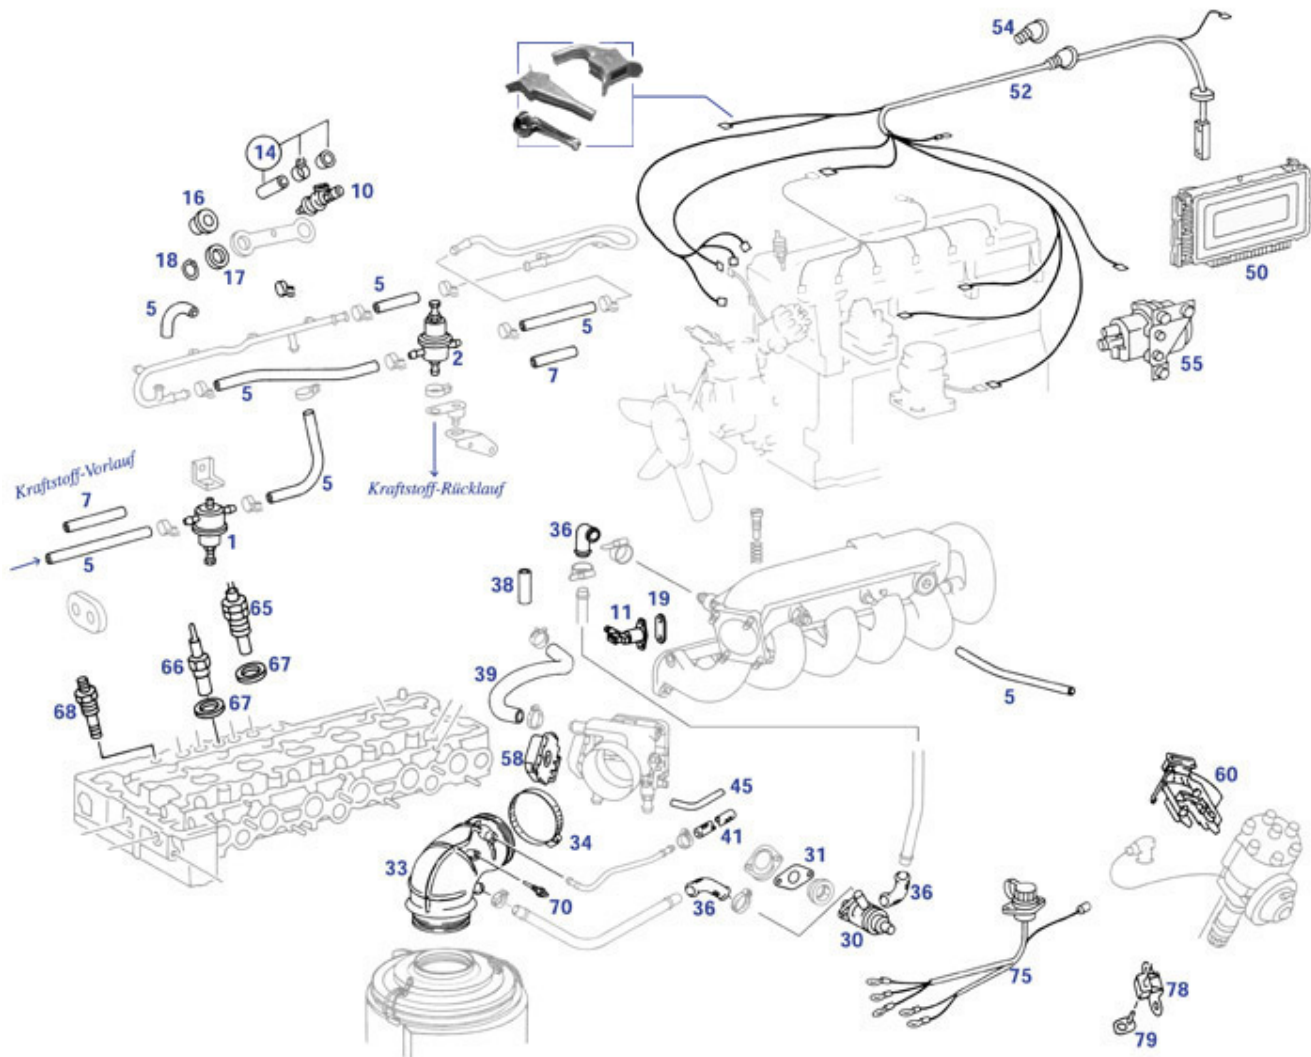

07.a-b D-Jetronic EFI Components

07.a D-Jet EFI components 280SL/SLC

07.a D-Jet EFI components 280SL/SLC

Small crimp shoe, e.g. engine harness	754188	€ 0,18	Gummikappe, El.Anschluss zB Warmlauf.	754170	€ 9,92
Set 9 pcs rubber boots D-Jet wiring 6-C	754830	€ 87,39	Set D-Jet "250" connectors and caps	554833	€ 148,69
Set D-Jet "280" connectors and caps	754833	€ 167,27	Rubber boot el.switch+sensor 2-Pole, bent shape	754851	€ 14,57
Fuel pressure regulator, D-Jet, aftermarket repro	707880	N/A	A0005462035 see 754851	754051	N/A
Seal ring 14mm Alu	207186	€ 1,08	Spring, throttle flap D-Jet M116,117,110	730017	€ 6,31
Satz Steckkupplung 2-Pol	754182	N/A	set 24/25-pole terminal components, D-Jet-Ecu	754845	€ 109,24
Connector (male) , 4-pole, complete	854182	N/A	A0095452128 Cap for 4-pole connector	854078	N/A
Rubber cap for 2 pole connector	754352	€ 16,99	rubber cap 4 pole connector	754354	€ 29,99
Gummikappe für 5-Pol-Stecker, zB bei"Gebiss" D-Jet	754355	€ 13,35	connector plastic insert 2-pole	754372	€ 2,38
connector housing for 5 crimp shoes	754376	N/A	A0095455228 Connector housing, 4-pole	854077	N/A
A0035452626 Solder bushing 4mm, connect	854055	€ 0,58	Rubber buffer e.g. air filter housing	709406	€ 3,99
connector plastic insert 4-pole	754374	€ 6,68	Lower Fuel Injector Seal Guide "D-Jet"	707616	€ 1,25
contact pin 4mm brass silver plated	754956	€ 0,54	A0005453228 Cable con.,4	254059	N/A