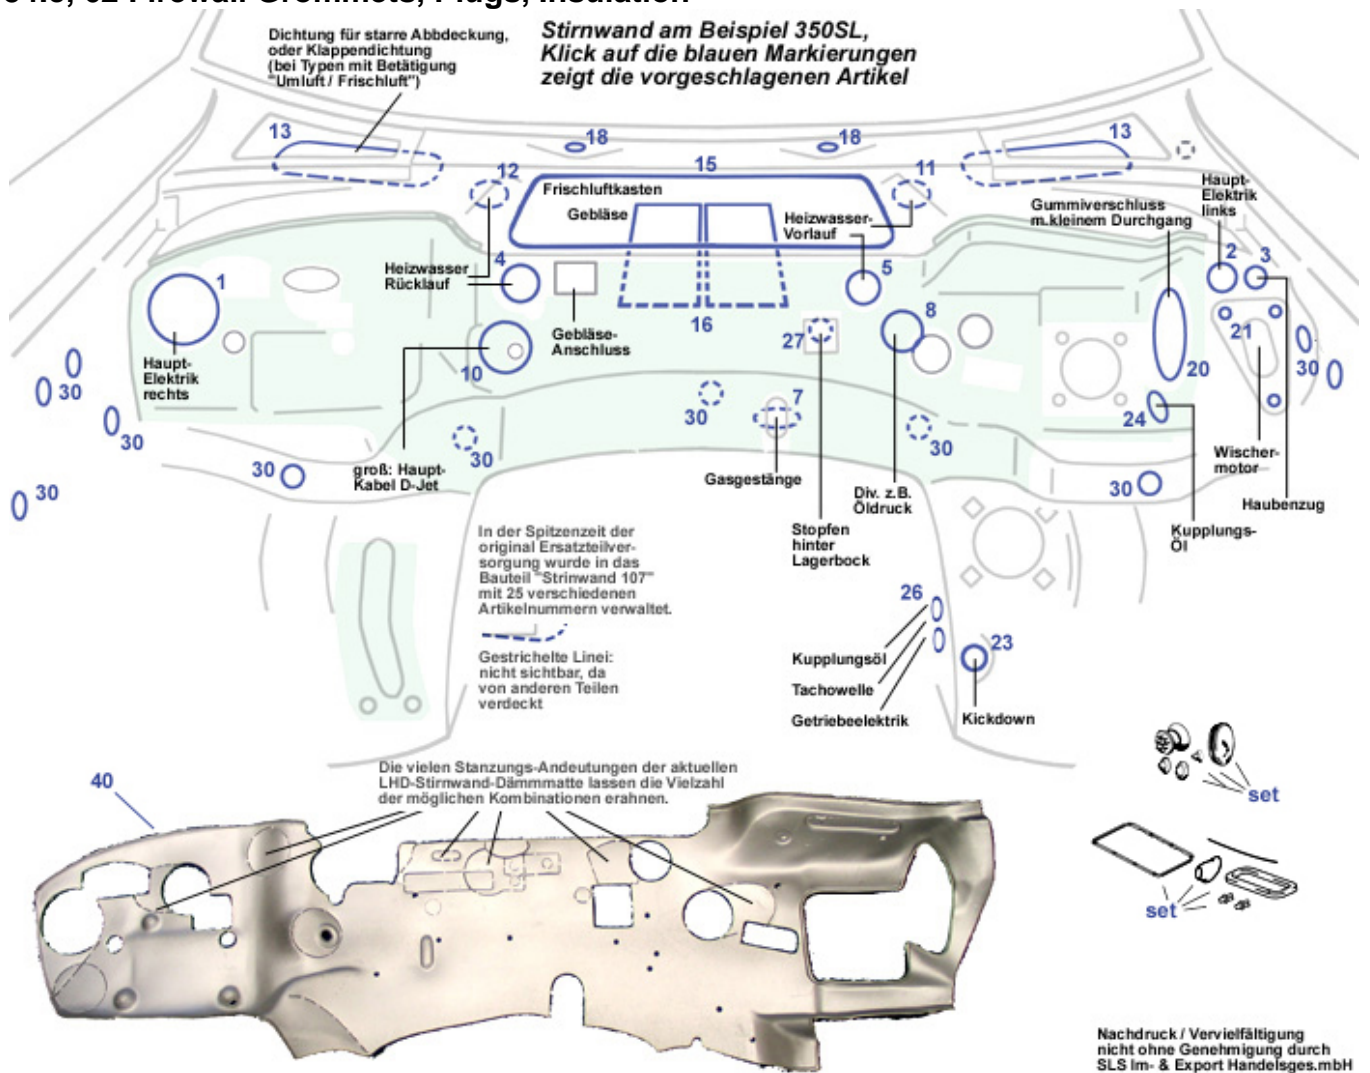

68, 69 Interior Covering, Damping, Insulation

54.c, 62 Firewall Grommets, Plugs, Insulation

	A1164200685 Brake cable W116 SEL fr.	642101	N/A		del.-t.Grommet, rear hood lock	798766	€ 3,34
	del-t: Grommet / bellows	929019	N/A		seal pedal bracket/firewall, ca. '68-'85	743028	€ 2,94
1	Grommet 17/53mm, multihole	798757	€ 5,80	3	A1119970781 N/A: 5/21mm grommet, try 199008 instead	398791	N/A
4	Rubbergrommet, heat.return Rt. or drain 108boot	799003	€ 13,01	5	Foam ring, heater tube	750395	€ 3,32
7	Grommet, acc linkage->firewall, Repro	798775	€ 4,25	8	Grommet,multiple holes, /35	298789	€ 3,05
10	Sealing disc, rbr. 42mm, ref.-No. A1009870044	298790	€ 2,26	10	e.g. engine wiring kits	798765	€ 9,97
12	Rubbergrommet, e.g:waterpipe	799004	€ 9,97	13	Seal profile f.a. inlet	783819	€ 5,37
13	A1078311498	783028	N/A	13	-NL- Dichtung, Umluftklappe links	783027	N/A
13	Profile, rubber, 1m, on air inlet	783021	€ 4,97	13	Seal, firewall cover ->08.81	783037	€ 4,74
15	Seal, heater cover, similar to genuine material	783110	€ 37,00	15	Rubberseal, firewall heater aperture	783810	€ 16,33
16	Seal, heater fan	783836	N/A	16	Seal, heater fan | A1078350123	783036	€ 28,50
18	Rubber shim, wiper linkage to body 107/108	782248	€ 0,74	20	Grommet, large, firewall 107	798759	€ 15,90
21	Rubber ring, wiper motor	282407	€ 0,77	23	A1159970640	730039	N/A
24	Grommet 6/26, 45°, e.g. hydr-line clutc	299001	€ 2,68	24	Floor/Body Panel Plug - 26mm	298782	€ 1,30
26	Sealing disc, rbr. 34mm	798154	€ 1,65	26	Rbr plug 17,5mm	398995	€ 1,17
27	A1169870144	798155	N/A	30	Rubber plug, 20mm	298780	€ 0,94