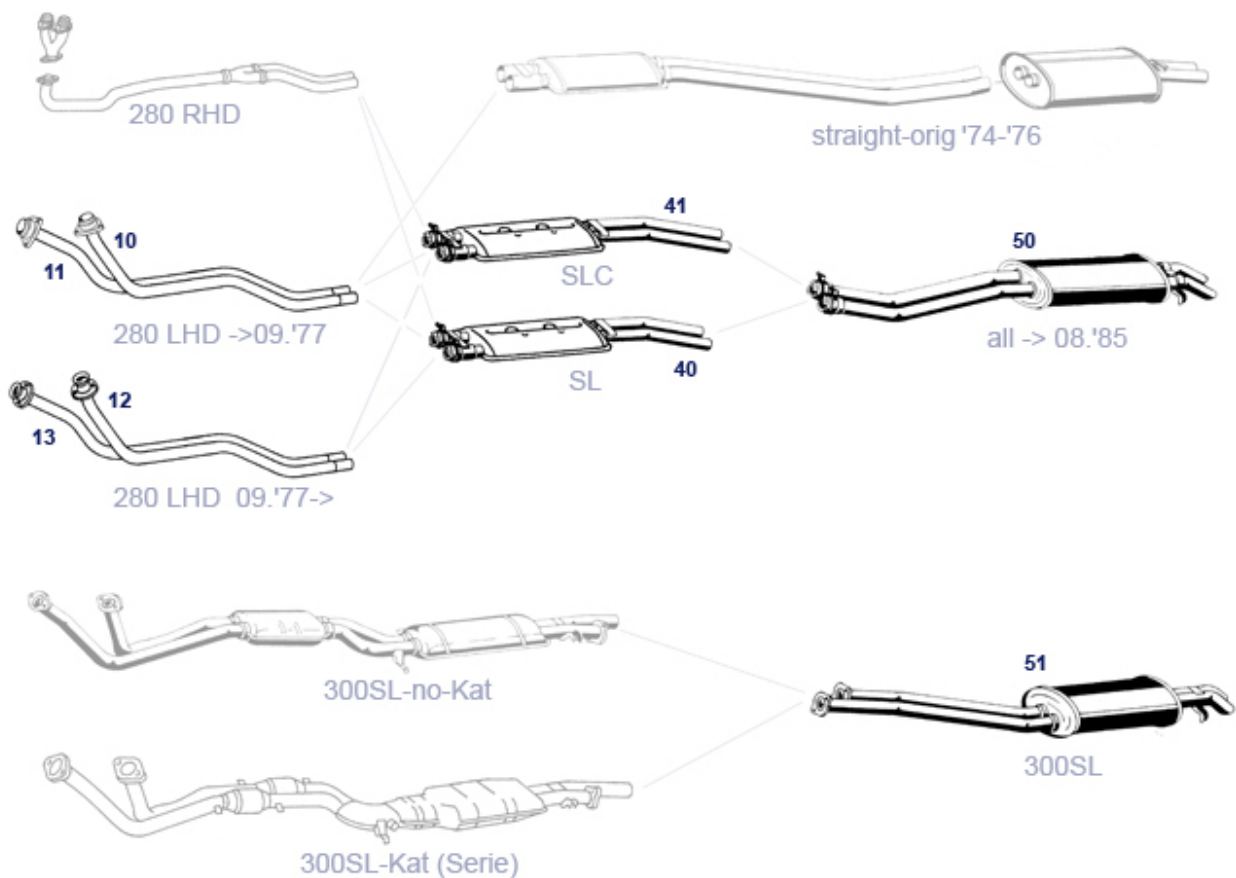

45	EBERSPAECHER A1074901715 Mid. box 380SLC	749025	N/A	47	500SLC A1074913301 Mid. box 420-500SL "RÜF"	749029	€ 698,99
50	Rear silencer R107, up to 8.85, brand Walker	749131	€ 205,86	50	Rr.silencer->8.85,zn-al-plated	749130	€ 199,99
50	up to 08.'85, "ABE"-cert	749530	€ 1.199,00	51	End box 300/420/500SL from 09.1985	749835	€ 299,99
51	End box 300/420/500SL fr.09.85 Ebersp.	749035	N/A	54	O2-sond e.g. 380US up to VIN	754218	€ 55,19
56	A1074908819 exh assy w.cat 560US	749086	N/A	56	Quality warning: American replica with a focus on	749837	€ 1.279,25
56	A1074908819 exh assy w.cat 560 AUS (RHD)	749087	N/A	836	Quality warning: American replica with a focus on	749836	€ 855,00

49.c Exhaust systems 6-Cylinder

49.c Exhaust systems 6-Cylinder

	Prototype, remaining stock without KBA number!	749720	€ 219,00		Hex. bolts zinc plated, M8 X 65	749850	€ 1,21
10	Frontpipe 280SL/SLC, Lt. FN	749901	€ 194,55	11	Frontpipe 280SL/SLC, Rt. FN	749902	€ 227,29
12	Frontpipe 280SL/SLC LHD, late, LH	749003	€ 195,40	13	Frontpipe 280SL/SLC LHD late RH	749004	€ 199,99
16	Frontpipe + mid. box 300SL	749817	€ 2.499,00	N/A	A1074901015 : Mid.-Silencer 280,350,450SL, 12k	749820	N/A
40	Mid. Silencer 280SL, 350SL, 450SL, Eberspächer	749020	N/A	40	Mid.-Silencer 280SL, 350-450SL, no Kat,Aftermarket	749120	€ 199,99
41	Rest: Mid.-Silencer	749821	N/A	41	A1074900915 Mid. box 280-450SLC Orig.	749021	N/A
41	Ctre silencer SLC->'80,zn-al-plated	749121	€ 333,33	50	Rear silencer R107, up to 8.85, brand Walker	749131	€ 205,86
50	up to 08.'85, "ABE"-cert	749530	€ 1.199,00	50	N/A: rr silencer 280-500SL,SLC Eberspac	749030	N/A