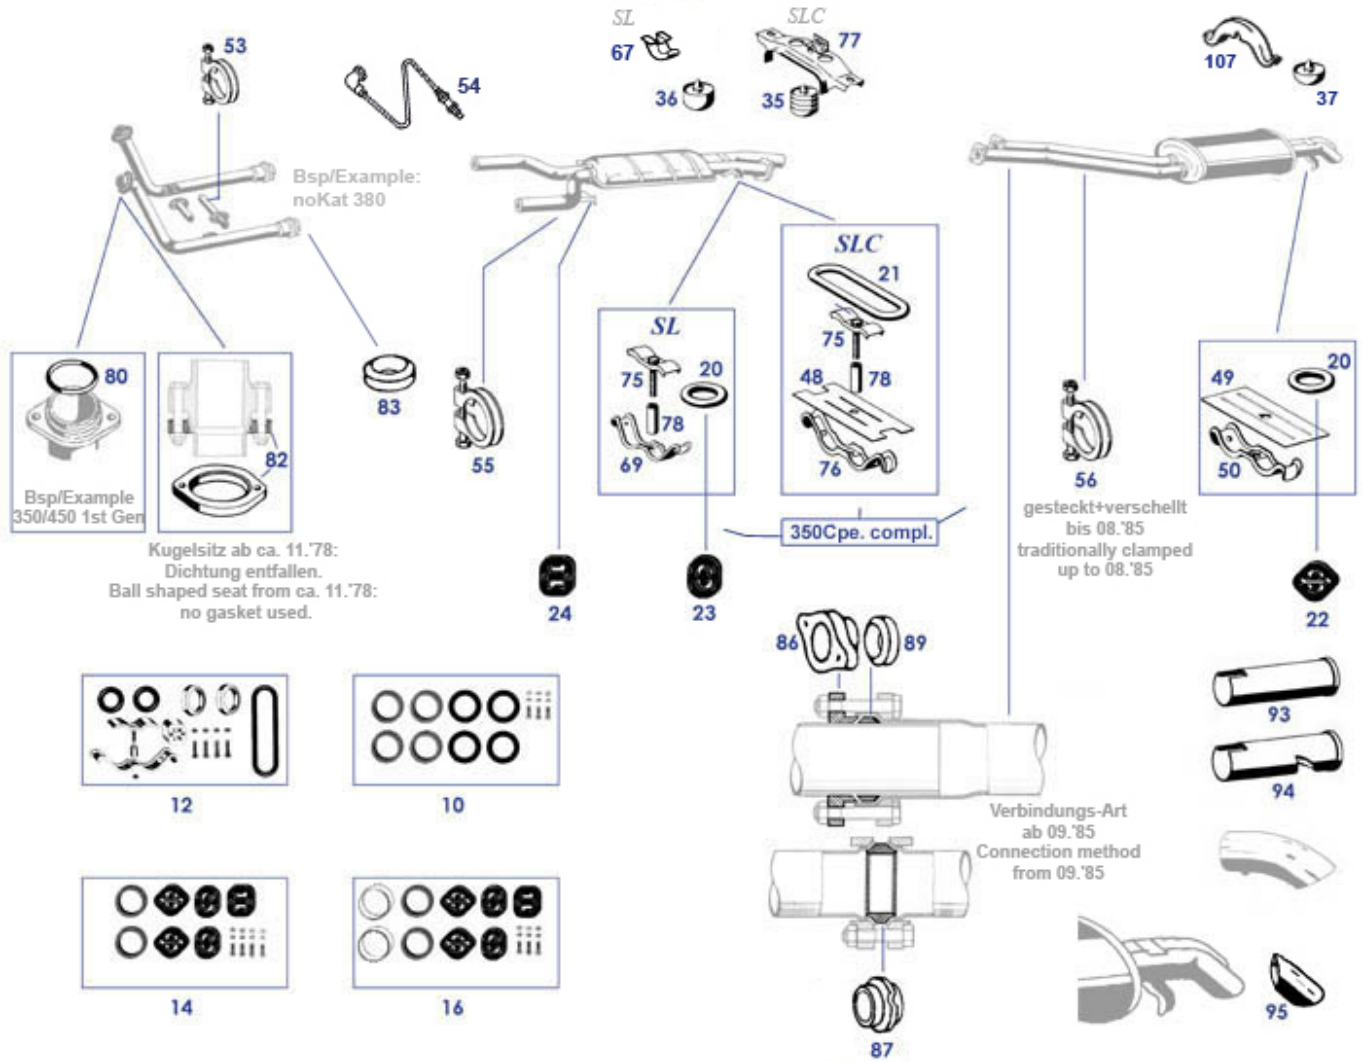

49.e Exhaust Fitment Parts

49.e Exhaust Fitment Parts

	Double hanger bracket, R107	749048	€ 7,44		seal ring AL-shells, 45mm, 09.85->	749863	€ 1,21
	A1134920053 Sleeve,exhaust mount	249047	N/A		rr.Rt.		
	A1079871140 Rubber buffer R/C107 end bo	798749	N/A		Gasket catalyst @ manifold M117.985 US, L / R	714045	N/A
	nut insert, exh manif	714707	N/A		Lambda sond e.g. 560 US	754620	€ 149,99
	A1114920143 see 749853	749053	N/A		see 749854 hanger	749054	N/A
	heat shield, early V8 manifolds L or R	714303	N/A	10	Shield LHD, 107, 111/108late	749070	€ 78,43
12	Add. fittings, V8: 03.80->08.85	749041	€ 44,99	14	Basic fittings,280,350,450SL/SLC	749045	€ 18,21
16	non-reinforced rubber hangers	749840	€ 26,70	20	Additional fittings 300SL	749043	€ 30,35
21	Rubber exhaust hanger, long = SLC center	749038	€ 4,70	22	inner diameter 30, rubberstring 15	249019	€ 1,90
23	Rubber mount ring, ctre, from 09.85	749059	€ 3,25	24	Hanger, rbr., end box 09.85->	749019	€ 13,90
24	Rubbermount, front V8: 5 Ltr+300,420SL	749972	€ 1,43	35	O' ring, front V8: 5 Ltr+300,420SL	749072	€ 2,67
36	A1079871040 Rubber buffer, tunnel,rr. f	798748	N/A	37	Rubber buffer, exhaust	798747	€ 0,92
48	A0004921683 Insul., exh. bkt.,SLC to 09	749052	N/A	49	Rubber buffer R/C 107 end silencer	798649	€ 3,81
50	exhaust hanger, fits 107 rear up to	749853	€ 9,64	53	A0004921183 Insulation, exhaust bkt., r	749073	N/A
					see 749858	749058	N/A