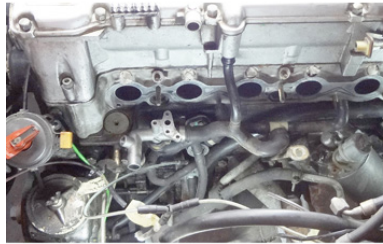

15	Seal ring, below filter box	709328	€ 7,77	30	Idle air control valve KE M103/104... "Löwe"	707828	€ 99,96
32	Idle breather hose M103	709317	€ 10,79	33	Hose to idle air valve M103	709318	€ 7,20
41	spring clip airfilter housing	814025	N/A	42	Rbr buffer M6	714098	€ 2,05
42	Buffer, air filter housing M103	714097	€ 1,70	42	Sensor, air intake temp KE, brand FAE	554596	€ 28,50
42	N/A ! replace into 554596 |, temp sensor, Bosch	754596	N/A	50	Adhesive label "Hochspannung"	799946	€ 14,71
60	plastic rivet	799104	€ 1,05	60	A1030940411	709311	N/A

09.i M110/116/117 Info hidden position engine air duct

09.i M110/116/117 Info hidden position engine air duct

6-Cyl.