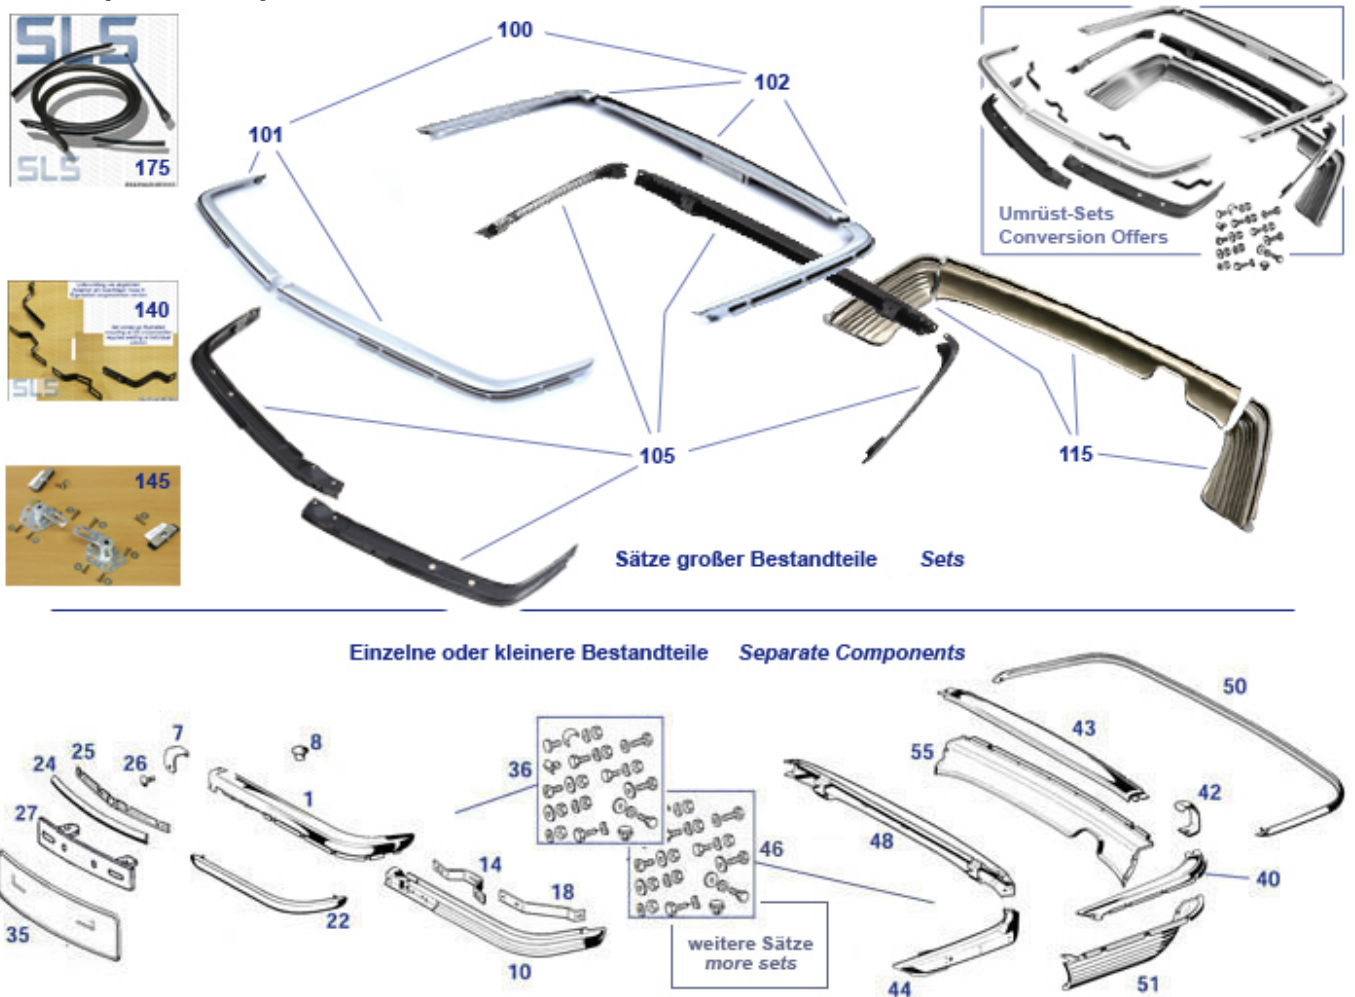

88 Bumpers, european

All parts shown (except special holders, click areas 145 and 140) are compatible with the small standard bumper of the normal Europa models. If you wish to convert large US bumpers to small Euro bumpers: Please keep in mind that no "plug and play" solutions are possible, as the bodysells have differences in the areas of the connection points. We will be happy to put together offers for you that provide information about various set-up options. Assembly instructions are not available, advice from specialized companies is recommended.