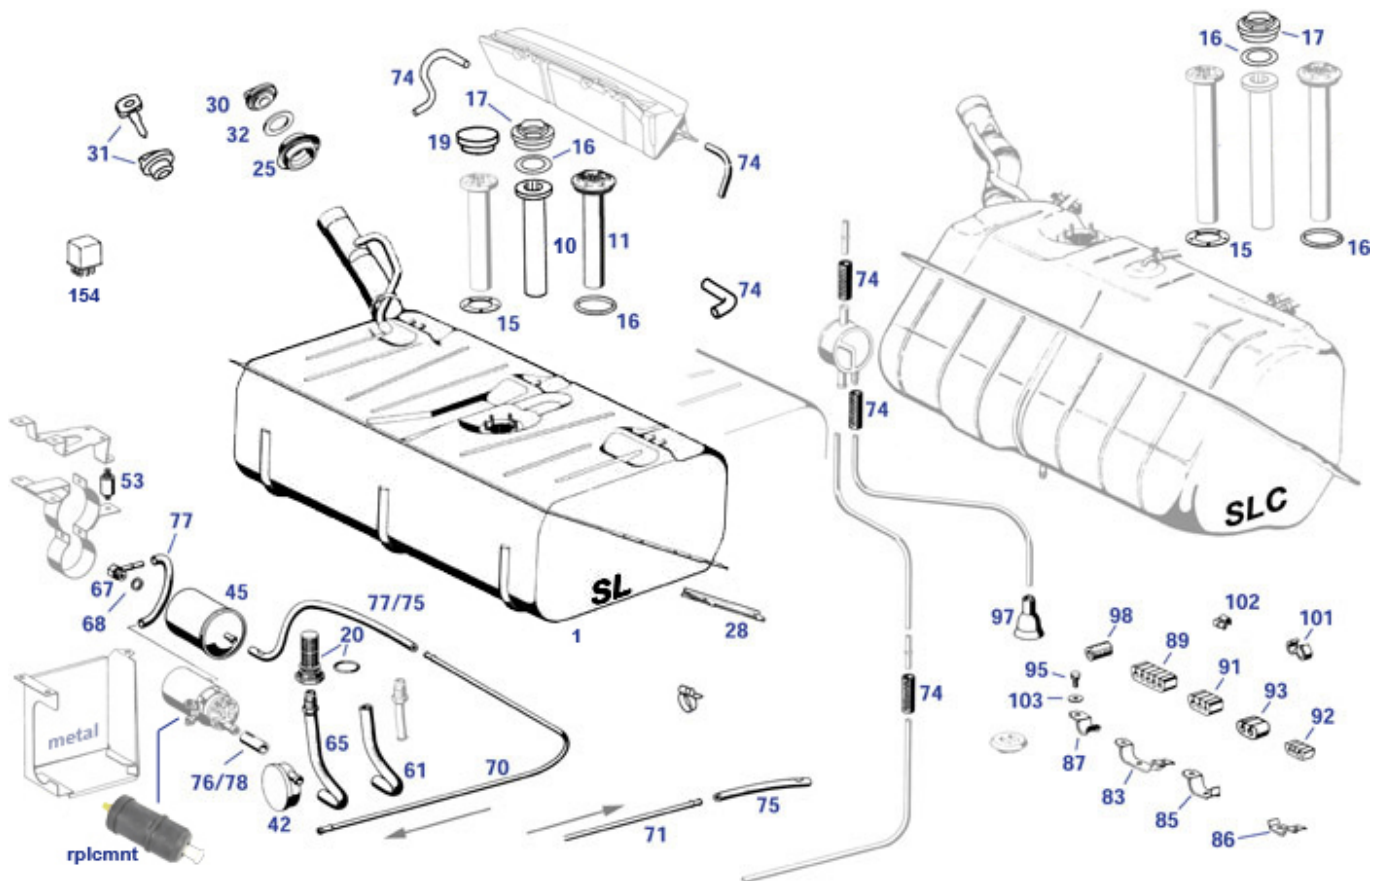

Rubber mount e.g. small fuel pump 247823	€ 3,90	clamp, fits e.g. 747004	999896	€ 2,25	
Rubber grommet 3/26 e.g. fuel tank 798860	€ 1,87	Fuel pump relay, V8 from '85, 10-Pin	754825	€ 58,85	
rubber inlay, for 3 pipes (8 + 8 + 5mm)	247859	€ 5,63	Upper Bracket, fuel pump assy	547080	€ 19,90
Generation "123", and SL ca. 1976 - 1985	547081	€ 82,40	A1074700789 Reservoir Gen II	747103	N/A
Universal Fuel pump, alternative for D-Jet	347005	€ 166,90	Fuel pump, Bosch 0 580 464 999	747905	€ 291,10
Hose clamp 13mm	747997	€ 1,99	Fuel strainer in fuel tank, w.seal	747713	€ 35,76
Relay, idle contr., fuel-pump, 7-pin, 380US '83->	754305	€ 73,13	hose clamp for diam. 11mm, stainless steel	999897	€ 2,38
Fuel hose 13 x 20mm, plain mantle	747027	€ 27,19	Hose clamp 18-27, worm thread style	999898	€ 4,11
Fuel sender, adapted for SL Gen III	747836	€ 315,05	A0025452705 FP relay, eg. 300SL up to FN	754332	N/A
N/A! A0015454305 Fuel pump relay,details nee	754324	N/A	A0035450105	754334	N/A
Pump relay V8, ca. 81-85, 7 pin	754327	€ 70,21	fuel pump relais 3.8/5.0 early models	754322	€ 173,74
A0015450405 pump relay, 754384 different but OK ??	754326	N/A	6-Pin FP-Relay, US 80+81, repro fits 0015450605	754384	€ 72,29
A0015450705! Pump relay 280SL/SLC 3.80-8.81, 6-pin	754323	N/A	see 754921	754321	N/A
grommet, hose protection, e.g. fuel hose	798847	€ 1,87	Fuel accumulator K-Jet up to 02.'79, Repro	747609	€ 135,04
Fuel pump relay, V8 from '85, 10-Pin	754325	€ 36,21	6-Pin FP-Relay, US 80+81, repro fits 0015450605	754884	€ 29,90
del-t: foam piece @ tank, around return stud, use	768848	N/A	A1109870145 see 147016 or 347014	247014	N/A
del-t: foam piece @ tank, --> use 747682	768847	N/A	111, C107, not Roadster 107	398795	€ 2,30
Fuel Tank SLC	747801	€ 899,00	A1234700193 Checkvalve, fuel return	247065	N/A
Hose adapter diam 15->12mm, new pumps @ 82ltr	347998	€ 7,66	Fuel strainer in fuel tank, w.seal	747012	N/A