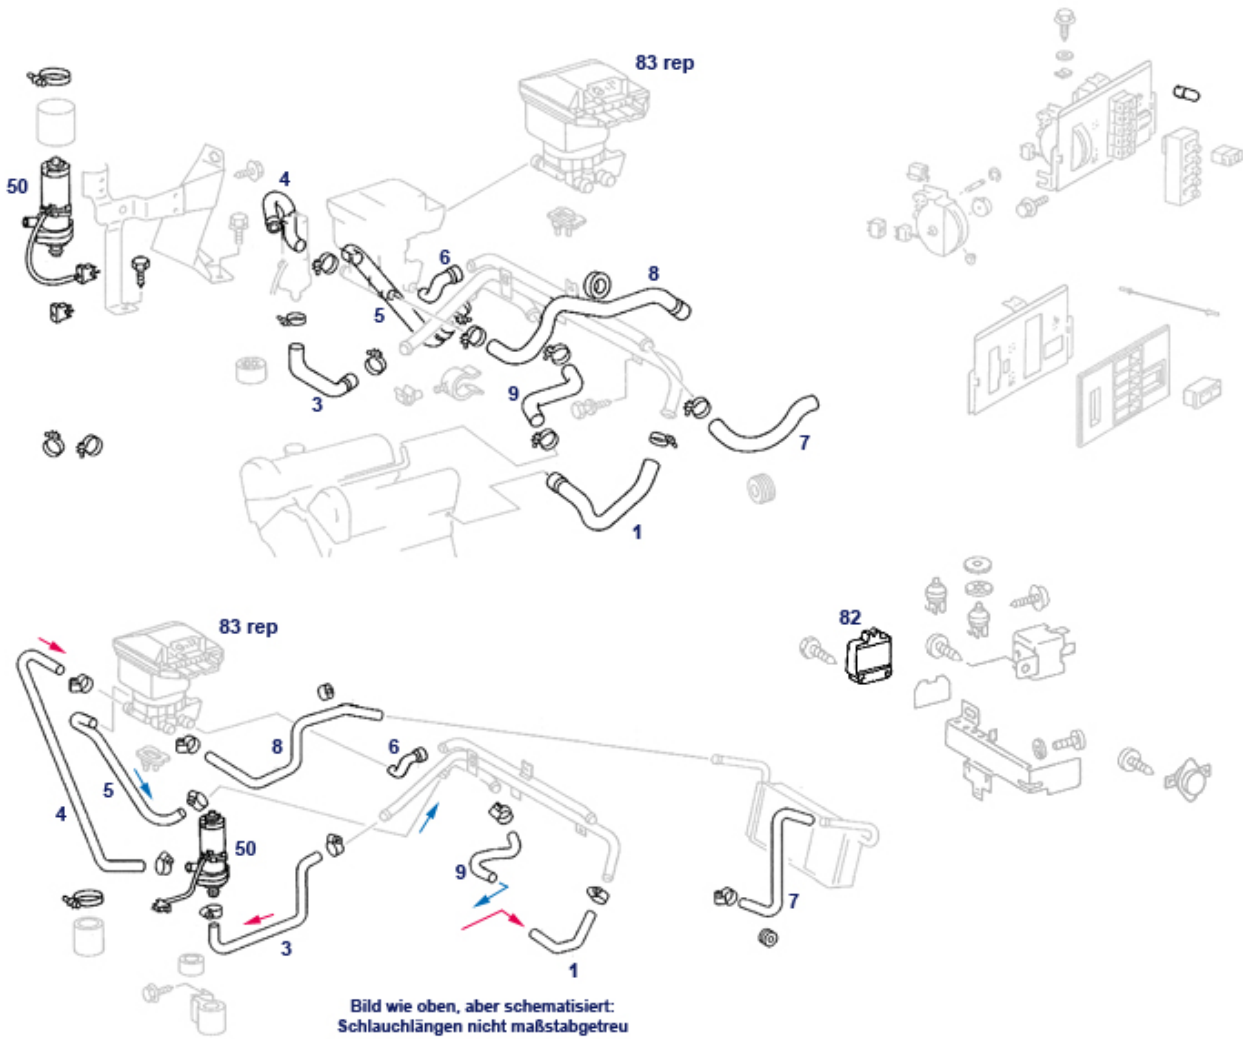

radiator hose to heater valve	750091	€ 12,48		Solenoid valve for electrical heater valve	783854	N/A
	Hose clamp 24-32, worm thread style	999889	€ 1,51		radiator hose 450/380 HVAC valve to return pipe	750897	€ 21,16
	A1078311894	750108	N/A		Hose clamp 20-32mm, worm thread style	750042	€ 1,09
	Hoseclamp 12mm to 20mm, worm thread style	250042	€ 2,07		Water hose ...4394	750813	€ 14,57
	A1078312394	750092	N/A		belt pulley e.g. A/C, data required	713399	€ 48,97
	see 754868	754068	N/A		Rubber grommet 13/34mm, diagonal	798752	€ 2,55
	Symbol label, heater adj. wheel	783909	€ 9,07		Symbol label, heater adj. wheel	783709	€ 9,07
	rubber bellows, fits vac actors 000 800 2275	780838	N/A		A4635016382 see 750068	750088	N/A
	A1078311994	750109	N/A		A0008303484 el. monovalve LHD systems from 81	783546	N/A
	Rep-kit for electrical heater valve	783054	€ 17,14		A1078312594	750090	N/A
	Rad.hose htg. Rt.	750075	€ 10,81		A1078311394	750093	N/A
	A1078311494	750094	N/A		A1078311794	750097	N/A
	A1078311694	750096	N/A		Cooling hose engheater please vehicle data	750074	€ 26,95
1	A1078312194 HVAC water feed hose M110 to pipes	750898	N/A	1	radiator hose 450 feed line, veh.w.climate-contr	750808	€ 15,61
3	Hose, heater feed pipe to el.pump, 450from, 380up-	750893	€ 8,93	4	radiator hose, feed, 450/380 AC1, el-pump to valve	750809	€ 12,04
6	radiator hose, 1988/1981 380 return to valve-unit	750896	€ 18,16	7	A1078311594	750095	N/A
8	Hose, heater return to US valve-block unit 450+380	750894	€ 12,11	9	radiator hose to eng return line	750890	€ 11,41