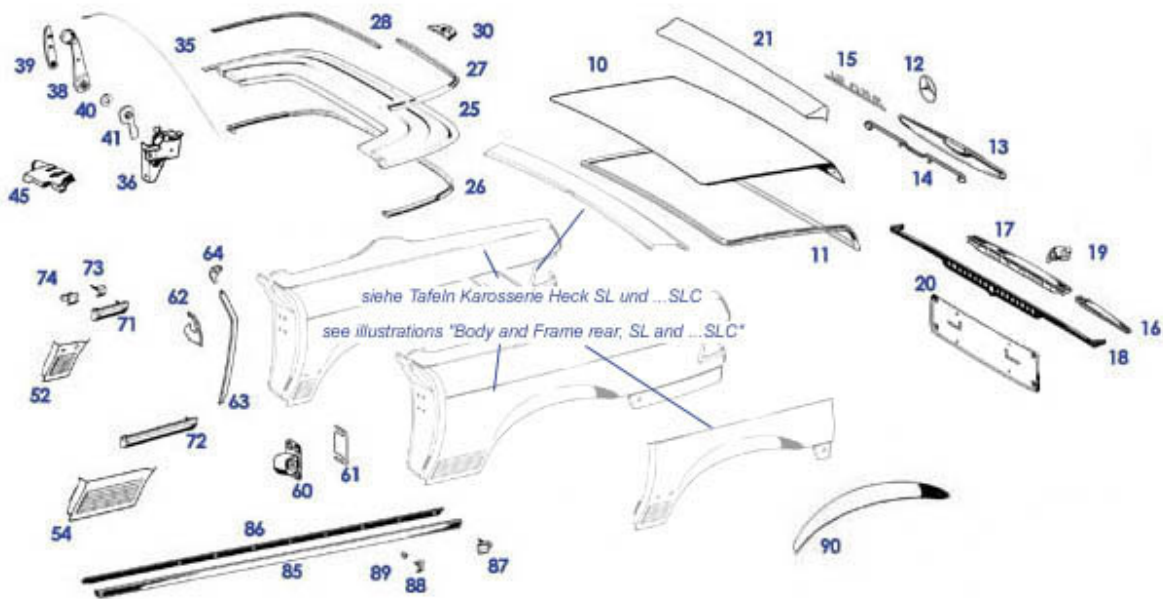

75, 77, 78, 88 Body Lids, Bonnet

75, 69, .. Rear Body Attachment Parts

	mounting clip for type designation 781026	€ 0,65		spring washer mech. zinc plated B4 799926	€ 0,12
	A1076901280 Dec. strip, wing, SLC 769121	N/A		A1076901180 Dec. strip, wing, SLC 769111	N/A
	rear			rear Lt.	
	Adaptor shape, if genuine plug no success 772783	€ 0,25		support for wire mount, improved retrofit, without	€ 90,00
	rubber washer fits M6 299081	€ 1,19		rubber washer 5,4mm X 14,0mm 999044	€ 0,52
	hexagon flange bolts M6 X 12 zinc plated 799955	€ 0,56		support for wire mount, improved retrofit, throttl	N/A
	washer 5,3 X 9 X 1mm, zinc plated 799277	€ 0,12	10	el.switch, glovebox,bonnet... 782885	€ 3,26
10	A1077501875 Boot lid, R107, steel, no h 775000	N/A	10	Lamp holder trunk w/o switch 782822	€ 66,77
10	please use 777229 777222	N/A	10	Reprobootlid C107, steel version 775005	N/A
10	Boot lid, C107, ALU., + holes 775006	N/A	10	A1077502075 Boot lid, e.g. 560SL USA 86 775007	N/A
10	Bulb 12V / 10W, torpedo, total length 44 299094	€ 0,51	10	Torsion spring set, boot- + s.t 777229	€ 109,00
10	A1077502275 Boot lid, 560SL '89,steel, 775008	N/A	10	del-t: boot lid, SL, steel, REPRO 775800	N/A
10	shim 1mm, catch underlay, height adjustment 375039	€ 8,01	10	Satz Ergaenzungsteile Heckdeckeltausch 775009	N/A
10	Buffer, conical shape, boot lid div. 398043	€ 1,65	11	Boot seal, 280-500SL (not SLC) 775820	€ 54,05
11	Boot seal, 280-500SL (not SLC) 775720	€ 78,54	11	Boot seal 280-500SLC orig. 775025	€ 218,00
11	Boot seal, 280-500SL (not SLC), most genuine Q 775020	€ 129,70	12	A1077580458 'Star', boot lid R107 09.85 775012	N/A
12	A1077580058 'Star', boot lid 280-450SLC 775011	N/A	12	A1077580158 'Star', boot lid R107-> 09 775010	N/A
12	Grommet for Mercedes Star at boot lid | 1985 -> 798756	€ 0,50	13	Boot lid handle R/C107, Repro 775710	€ 130,90
13	Screw, M4 Phillips, e.g boot handle 775899	€ 0,19	14	Underlay, boot handle 107 775811	€ 8,51
15	A1078171315 Type designation - 420SL - 781075	N/A	15	Type designation - 280SL - 781071	N/A
15	A1078171215 Type designation - 300SL - 781072	N/A	15	A1078170115 Type designation - 350SL - 781073	N/A
15	A1078170815 Type designation - 380SL - 781074	N/A	15	A1078171515 Type designation - 500SL - 781079	N/A
15	A1078171415 781076	N/A	15	A1078170215 NA Type designation -450SL- 781077	N/A
15	A1078170915 Type designation - 500SL - 781078	N/A	15	A1078170415 Type designation - 280SLC - 781081	N/A