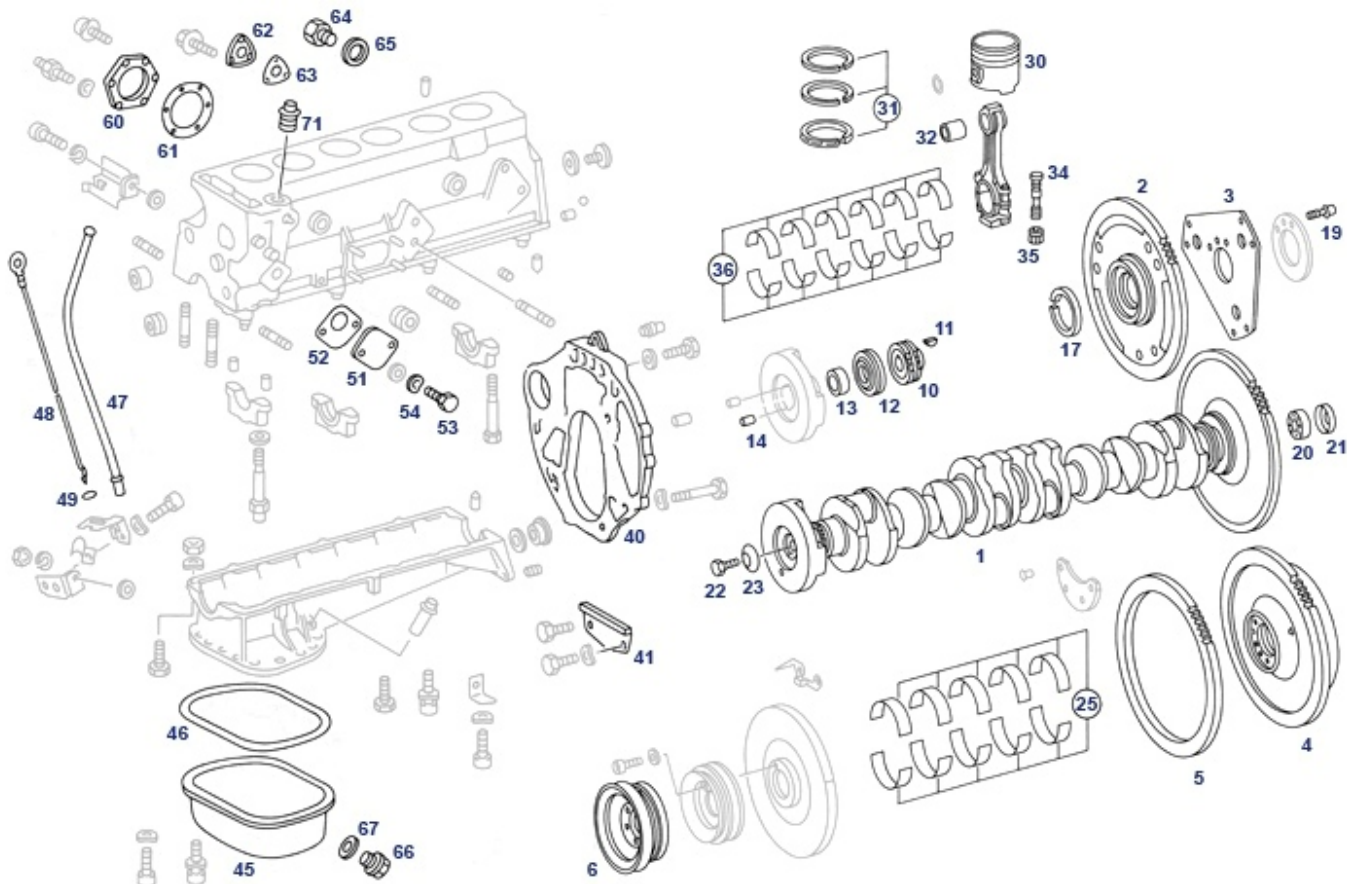

01, 03, 05 Engine 6-Cyl., mechanical components

01, 03 M110 Eng.Block, Pistons, Crankshaft

01, 03 M110 Eng.Block, Pistons, Crankshaft

	Dichtung Krümmer M110	714298	€ 0,81		Gkt.,outlet manif./cyl. head	714290	€ 0,57
	Washer 6,4 x 11 zinc plated	799914	€ 0,12	1	A1100304801	703290	N/A
2	A1100300205	703270	N/A	3	disc, flywheel to autm drive	203105	N/A
					127FN,110		
4	A1100300705	703260	N/A	5	Ring gear, starter, all	203200	€ 54,92
					M127,129,130		
6	A1104660115	746210	N/A	10	A1110520003 crank sprocket	703011	€ 130,90
11	A1089910067 Woodruff key, c'shaft	703026	N/A	12	45x67x8mm, no collar	303046	€ 12,20
	M110						
13	Ring, spacer, M110	703045	€ 33,20	14	N000000001674	703098	N/A
19	A1109900419	703027	N/A	19	A6150320571	703025	N/A
20	Pilot bearing	103093	€ 11,31	21	Cover, pilot bearing	103094	€ 1,81
22	N308676018001	203071	N/A	23	N000007008244	203098	N/A
25	Main bearing set 59,75mm	703351	€ 148,20	25	Main bearing set 60,00mm 280R6	703850	€ 242,40
					FN		
25	Main bearing set 59,50mm	703352	€ 254,49	25	Main bearing set 59,00mm, (2)	703354	N/A
25	Main bearing set 59,25mm	703353	€ 155,95	25	Main bearing set 60,00mm	703350	€ 155,18
30	Piston M110 87,00mm rep.-size 2	703282	€ 200,99	30	Piston M110 86,50mm rep.-size 1	703281	€ 216,46
30	Piston M110 86,50mm rep.-size 1	703881	€ 183,52	30	A1100304818 Piston M110	703280	N/A
					86,00mm std.		
31	Engine set piston rings M110	703285	€ 350,06	31	Engine set piston rings M110	703286	€ 333,20
	86,00mm				86,50mm		
31	Engine set piston rings M110	703287	€ 333,20	32	A1100380050 Little end bearing	703580	N/A
	87,00m				std. M11		
34	N/A / A1100380471 -Con Rod Bolt,	703275	N/A	35	A1100380172	703276	N/A
	M110 FN						
36	M110 Engine 48mm Con Rod	703560	€ 113,53	36	Big end br. set M110 47,00mm	703564	€ 61,82
	Bearing Set						
36	Big end br. set M110 47,25mm	703563	€ 62,30	36	M110 Engine 47.5mm Con Rod	703562	€ 65,72
					Bearing Set