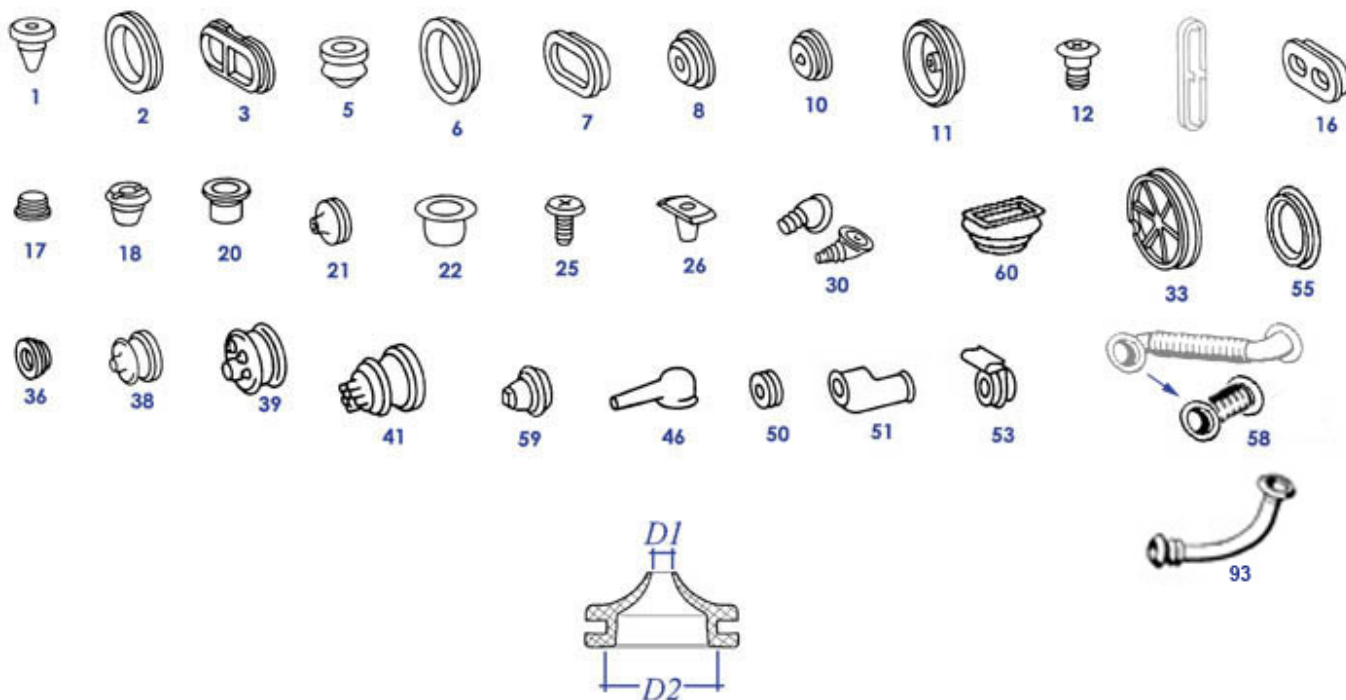

26	Sender, UDC, e.g. M110.986, ..990, 116F	715264	N/A	26	Jet A0105456632	754297	N/A
26	A0021539128	715365	N/A	26	Trans.ign.420/500SL, fr.09.	799913	€ 0,37
34	Zündspule zB 280SL ab ca. 81 BERU	754821	N/A	34	nut M6 w. flange, zinc plated	754820	N/A
34	Ign.coil 113TCI + R/C107 early, BOSCH	754020	€ 85,00	34	A0001582803 N/A Ign. coil 113 transist-ign + 107 e	754021	€ 109,44
34	Ignition coil 380/500SL/SLC | BOSCH	754022	€ 121,75	35	Ign. coil 280SL ab 09.'81 BOSC	754021	€ 109,44
35	A0001581785 Prt.cap,ign.coil, all, from	754008	N/A	35	A0001581185 Cover,protective,distributo	254007	N/A
36	Ballast Resistor 0,6 Ohm, Reproduction	254767	€ 26,45	35	A0001581485 Prt.cap, 280SL from 9.81	754007	N/A
36	Ballast Resistor 0,4 Ohm, Reproduction	254768	€ 28,54	36	Resistor 0.6 Ohms, TCI, BERU	254967	€ 70,35
36	Ballast resistor .6 Ohm, silver, TSZ	254166	€ 61,50	36	Resistor, 0.4 Ohm	254266	€ 54,37
38	Ign. Coil 420/500SL	754824	€ 98,20	38	Ign. coil 300SDL (107/129) no-name-bran	754883	€ 31,12
38	Ign. coil 420/500SL	754024	€ 107,24	38	coil BERU, see Bosch 754023	754823	N/A
39	A0001582285 Prt.cap,ign.coil, all, from	754009	N/A	38	Ign. coil 300SL(107/129), ... , BOSCH	754023	€ 111,86
45	regulator, copy of old design	254521	€ 41,92	45	Rest: Bosch regulator, external, generators 65-74	254021	€ 690,57
				45	Regulator external,ca '65-'74, HELLA, China	254721	€ 29,85

54.b, 61 Rubbergrommets

	A1109870145 see 147016 or 347014	247014	N/A		Floor/Body Panel Plug, 6mm	998781	€ 2,14
2	Clips clamp, plastic, 13mm rubber disc 18mm	754069 798153	€ 1,09 € 2,01	1 3	Rubber buffer 5mm,121,113,10	298066 798773	€ 0,89 N/A
5	sedan or coupe see 798744 or 398795	798787	€ 2,21	5	A1159870544 Rubber Plug, 52mm	798746	€ 1,44
5	Rbr plug 10mm	798781	€ 1,17	5	Rubber plug 12mm	798746	€ 1,44
6	Sealing disc, rbr. 42mm, ref.-No. A1009870044	298790	€ 2,26	5	A0009971986 Stopper, plastic, 9mm light	798780	N/A
7	Rubber plug, oval 45 x 28mm	598782	€ 2,24	6	A1409974281 Grommet	798762	N/A
				7	rubber plug, oval shape, fits holes	798770	€ 1,75