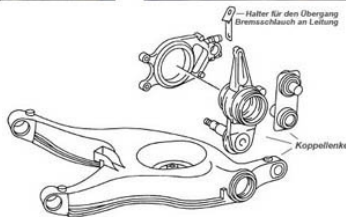

Bremsschlauch-Anschlussweise Hinterachse

Brake hose R/C107,C114,116rr. [742105](#)

€ 34,99

Brake hose,rr, fits "direct@caliper" [742106](#)

€ 33,20

42.g Equipment for ABS

sensor frt wheel speed ABS'85-> 107 LH	754442	€ 115,00	A1163280684	742039	N/A
support, rear one, brake hydraulics ABS	762143	€ 83,30	sped sensor ABS rear axle, (107 up to 08.85 only)	754844	€ 184,45
O-Ring ABS-sensor rear axle	735243	€ 0,98	authentic Repro similar Kostal Bakelite 20490	154052	€ 44,85
A0005467041 el.clamp, see154052	254063	N/A	O-Ring ABS-sender @ diff housing	735242	€ 1,33
tension guard, 4-pole US-V8 79-81	754238	€ 27,50	-NL- Kupplung	754375	N/A
Application examples: Fuel pump relay W107 early (	754329	€ 17,85	A1239870039 rubber buffer ABS block	798942	N/A
A1074201144 Dust cover, frt LH, ABS	742211	N/A	A1074201144 Dust cover, frt RH, ABS	742221	N/A
3-way Clamp Fuel Pipes, W113 (EU)	247040	€ 2,90	A1074280085	742038	N/A
del-t: sensor frt wheel speed ABS'85-> 107 LH	754443	€ 115,00	A1165400917	754341	N/A
relay, see pict	754346	N/A	Drehzahlfühler hinten ABS FN	754344	N/A
ABS Front Rotational Axle Speed Sensor	754343	€ 170,19	A0035457432 ABS control unit	754342	N/A
A0045423017 Sender unit.brake system	743054	N/A	Mastercyl ATE, ABS Cars from 09.'85	743014	€ 218,95
Mastercyl FEBl, ABS Cars from 09.'85	743814	€ 83,30	Brake line, ca. 2390mm, 190SL w.T-50, front Rt.	142013	€ 22,00
Brake line, e.g. ABS->wheel frt.rt.	742168	€ 12,02	Brake line 2510mm, eg LHD-	742167	€ 24,40