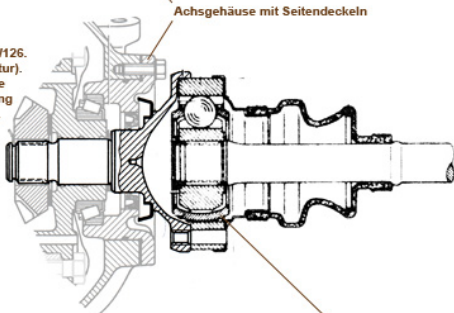

Prinzip 1: populärste Kombination
älterer Gebrauchtzustände:
Welle mit Stern Gelenken
an Achsen mit Seitendeckeln.
6-Lochdeckel bei kleineren Motorisierungen,
8-Lochdeckel bei V8. Verwandtschaften mit
Strichacht, 123 und 116