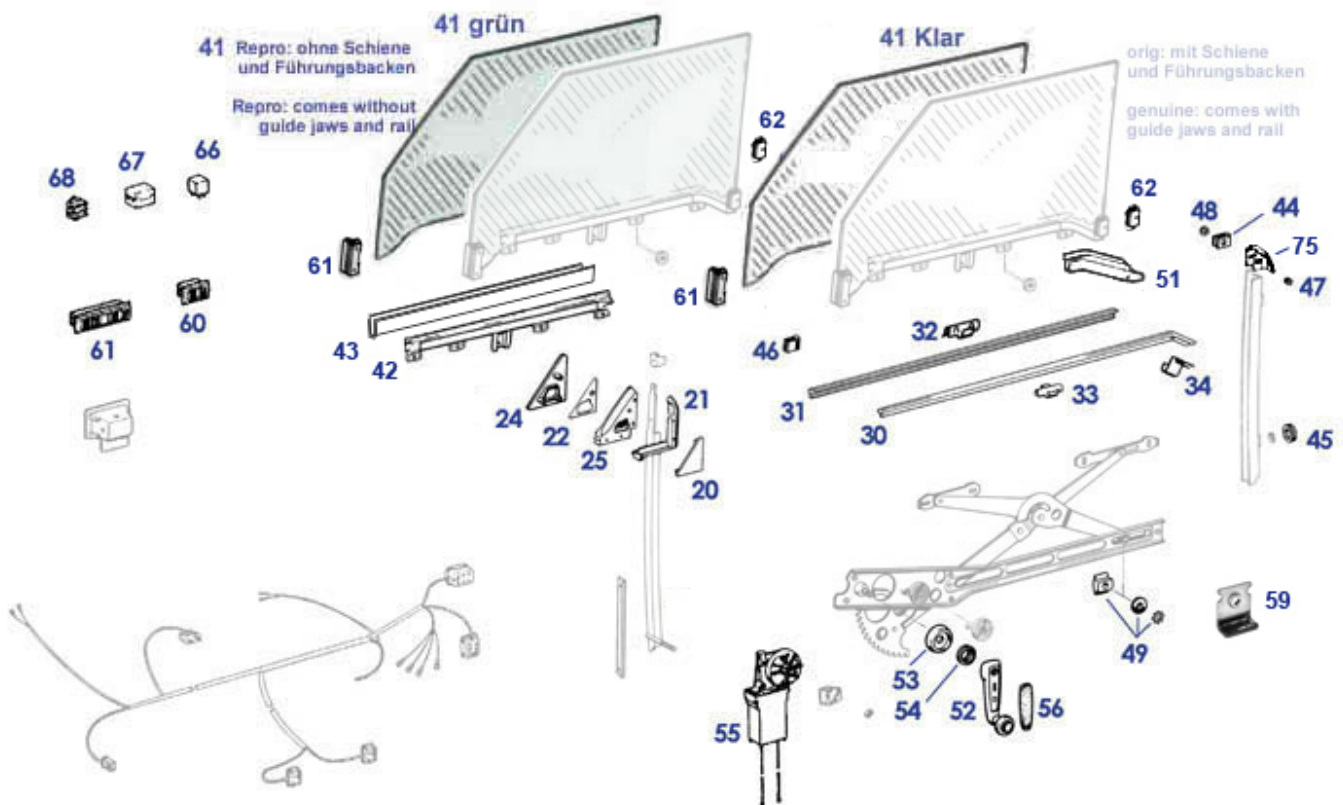

64	lg. ma Cover plate, LHD,I, for lg.	781056	€ 15,20	64	lg. ma A1077250711 C'plate, LHD Lt.11.75->02.8	781054	N/A
64	A1077200611 Cover plate, ext.mir. inner	781066	N/A	68	mirror glass,RH, late version, colorless, with bas	781768	€ 26,78
68	A1078100221 Mirror glass,R/C107 Rt., RH	781568	N/A	68	Mirror glass, Rt., RHD	781567	N/A
68	DIY mirr glass RH/LHD, late	781867	N/A	68	A1168101621 Mirror glass, Rt., concave	781068	N/A
68	mirror glass,RH, late version, blue colored, with	781168	€ 47,48	70	A1078103516 Ext. mirror, RHD, Lt.,lg.,e	781552	N/A
70	A1078104316 Ext. mirror, RHD, Lt.,lg.,e	781570	N/A	72	A1078110541 Bearing, ext. mirror	781572	N/A
73	A1078110561 Seal, ext. mir., outer Lt.	781573	N/A	78	A1078100521 Mirror glass, RHD, ot. Lt.,	781578	N/A
78	A1238100521 Mirror glass, RHD, outer Lt	781557	N/A	79	Seal, ext. mirror, Lt.	781579	N/A
80	A1078103616 Ext. mirror,LHD,Rt., lg. el	781062	N/A	80	A1078104216 Ext. mirror,LHD,Rt., lg.el.	781080	N/A
82	A1078110641 Bearing, ext. mirror,Rt.	781082	N/A	83	A1078110661 Seal, ext. mir., outer Rt.	781069	N/A
84	Cover,LHD Rt. electric mirrow	781064	€ 15,20	87	A1168110298 Seal, ext. mirror, Rt.	781089	N/A
88	A1238100621 Mirror glass, LHD, Rt.	781067	N/A	88	A1078100421 Mirror glass,LHD, Rt. 9.85-	781085	N/A

72.c Door Window

72.c Door Window

	Door glass SL RH, green, no brackets	772821	€ 208,25		bracket door window stop, rubber plated	772071	€ 9,50
	Door glass SL LH green, no brackets	772811	€ 208,25		Clip, brush strip, inner @ coupe- window	772504	€ 3,09
	A1169870444 Sealing disc, door, rear	798751	N/A	20	A1077200311 Cover,RHD Lt. electric mirr	781554	€ 10,61
20	Cover plate, LHD,I, for lg.	781056	€ 15,20	20	A1077250711 C'plate, LHD Lt.11.75->02.8	781054	N/A