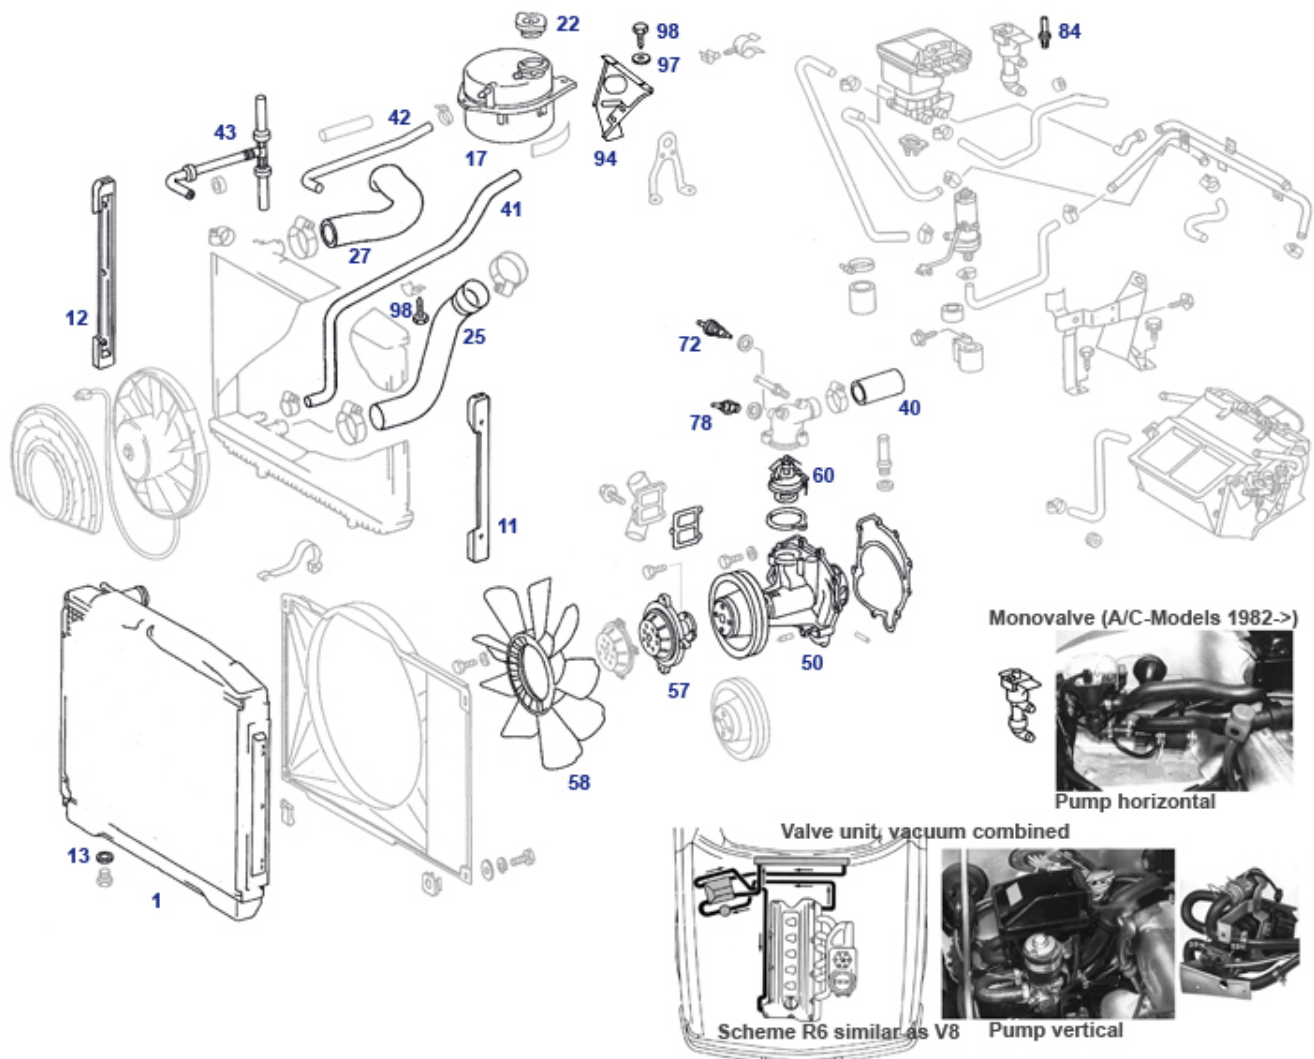

washer 5,3 X 15 X 1,2 zinc plated	299281	N/A		A1078311494	750094	N/A
	A1075050755	750215	N/A		Rad.hose up. 350/450SL/C	750019	€ 13,70
	A4635016382 see 750068	750088	N/A		A1078311794	750097	N/A
	N/A: Bosch 0130002070, pump, see 783860	783160	N/A		A1078311394	750093	N/A
	Rad.hose htg. Rt. see 250027	750075	€ 10,81		radiator hose to heater valve	750091	€ 12,48
	A1078312594	227008	N/A		A1078311694	750096	N/A
		750090	N/A		aux el pump, heater hose LHD, BOSCH	583160	€ 141,00
	shorter variations have been replaced by this	750605	€ 5,80		1 m water hose i-D 42mm	750705	€ 36,16
	Hose, heater feed pipe to el.pump, 450from, 380up-	750893	€ 8,93		1m cooling water hose 12/19mm	250823	€ 7,14
	A1075030001	750256	N/A		n/a, fan, Bosch	750251	N/A
	A0039880678	750062	€ 2,20		cage nut M5	750063	€ 0,94
	A1075040186	750061	N/A		Rad.hose lower, various 8-cyl. W107	750025	€ 39,60
1	A1075011701 Radiator 380/500SL '81->'85	750006	N/A	11	Rubber support, radiator LH	750057	€ 7,96
12	Rubber support, radiator RH	750058	€ 7,96	13	Copper seal ring	207115	€ 0,18
17	Expansion Tank for Cooling Water (mid. Gen.)	750831	€ 145,14	22	Radiator cap ref A 123 501 0215 char-id 120	750016	€ 4,41
25	Lower Rad hose 380SL/C Export (AUS/S/JP)	750037	€ 4,62	27	eg fitting 380US SL up to 006627, SLC up to 002971	750036	€ 4,02
27	e.g.fitting 380US SL from 006628, SLC from 002972	750022	€ 11,90	40	1 m water hose i-D 42mm	750905	N/A
41	Water hose, i/D 18mm per metre	250019	€ 19,10	42	Water hose, 8/15mm per metre	250016	€ 24,50
43	Hose CL overflow T-pipe	750316	€ 25,63	57	see 720630 ! Rest! fan clutch M116/117	720430	N/A