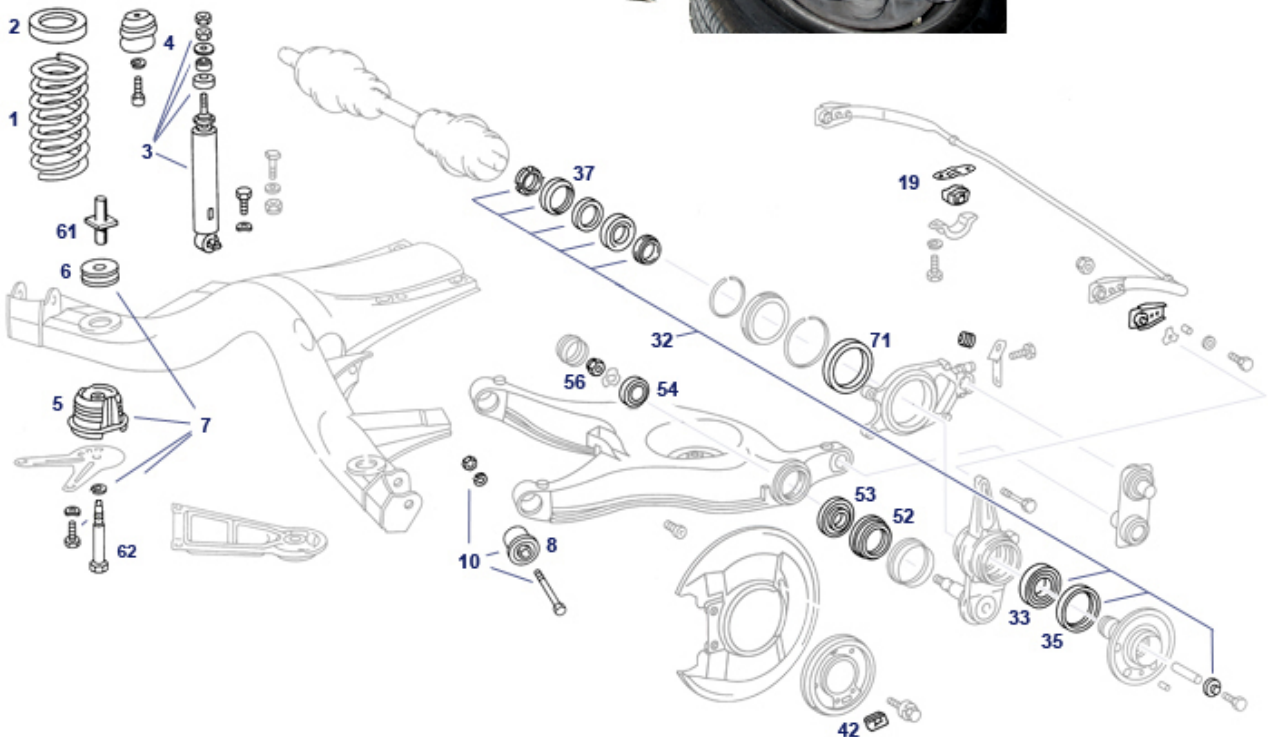

18	bracket for rear torsion bar, ref-No. 733074 A1073260826	€ 32,95	19	A1163260881 Rubber, torsion bar rear	732060	N/A
19	rbr mount, rear standard axle torsion bar	€ 19,99	32	Kit, wheel bearing, rear, 107 , 115-126	733085	€ 40,28
33	Roller bearing SKF, e.g. wheel rr outer 107, diff.	€ 59,49	34	--> prefer set 735886	735006	N/A
35	Seal ring rr.whl.bearg.,outer	€ 6,97	36	Druckscheibe	735081	N/A
37	Shaft seal ring rr.whl. bearing	€ 5,77	38	Spacer ring at the rear wheel bearing	735228	€ 4,12
39	A1153570675	N/A	42	Grommet, rear brake wires @ axle/anchor	742059	€ 3,99
61	bushing rear axle mounting	€ 24,24	62	Hex screw with tip and fine thread	735209	€ 21,72
62	Schraube M10x20 feuerverz.	€ 1,75	62	spring lock washer A16	235321	€ 0,69

35.c Rear control arm, type interlinked hub

35.c Rear control arm, type interlinked hub

	galvanized Spring washer M8	233059	€ 0,21	Screw, bumper bracket	288116	€ 0,76	
	A1153570675	735302	N/A	A1073570990	735161	N/A	
	see pictures	735171	N/A	N912009100200	735172	N/A	
	A1073571190	735173	N/A	N912009080100	735174	N/A	
	Scheibe an Radlager	735163	€ 4,01	A1073570116	735165	N/A	
	Spacer ring at the rear wheel bearing	735228	€ 4,12	Druckscheibe	735081	N/A	
	--> prefer set 735886	735006	N/A	1	A1153242204	732990	N/A
1	Spring,rear R/C 107 350mm	732090	€ 107,04	1	Spring,rear 300SL	732092	€ 112,76
1	Spring,rear R/C 107 378mm	732091	N/A	1	Spring,rear, some 420/500/560, data required	732094	€ 130,00