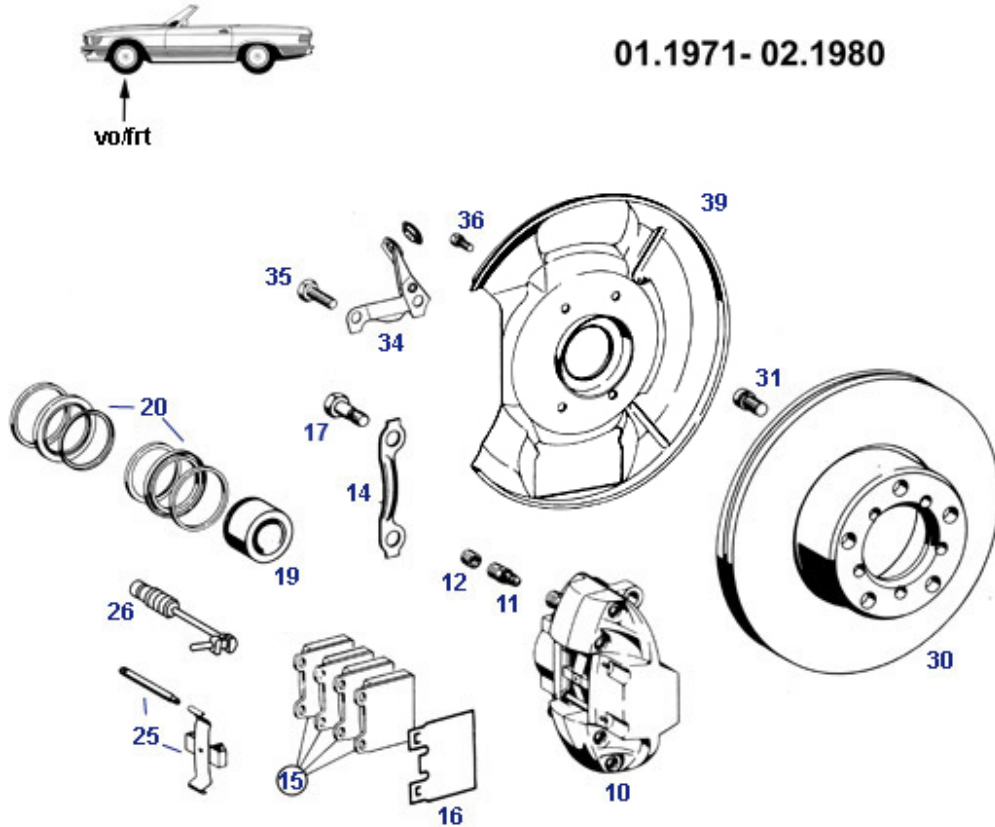

45	new) A0004314387 Seal boot	243827	€ 22,00	46	system seal pedal bracket/firewall, ca. '68-'85	743028	€ 2,94
48	gasket firewall/brake booster, self- adhesive	743026	€ 7,74	62	rbr cap @ reservoir "ATE"	743049	€ 2,99
64	Gasket, sender unit	243004	€ 13,74	65	A0004315433 Reservoir cap	143023	€ 15,55
67	Floater+connector insert, brake reservoir from 196	743008	€ 38,08	74	Rubber grommet, Mastercyl. 11.'67 -> 08.'75	743027	€ 3,02

42.c Front wheel brake up to 02.1980

42.c Front wheel brake up to 02.1980

	Repair kit Caliper | W113 & R107 > 12.1972	242715	€ 79,99		A1074201144 Dust cover, frt RH, ABS	742221	N/A
	A1074201144 Dust cover, frt LH, ABS	742211	N/A	10	Caliper 01.73->02.80 front Lt.	742010	€ 666,00
10	Caliper 01.73->02.80 front left, budweg	742810	€ 144,63	10	Caliper 01.73->08.80 front right, Budweg	742820	€ 144,63
10	Caliper 01.73->08.80 fr. Rt.	742020	€ 666,00	10	107.043 bis FG 009599, 107.023 bis FG 005715	742019	€ 490,65
10	107.043 bis FG 009599, 107.023 bis FG 005715	742009	€ 490,65	11	Valve, brake cyl bleeder	242001	€ 6,72
12	Bleeder valve cap, brake, steering	143041	€ 2,62	14	locking plate, caliper frt '66-'12'76	242008	€ 6,19
15	Brk.pads 280/350/450SL/SLC frt 73-80 ATE	742030	€ 31,18	15	Set brake pads frt. calipers '65-'72,ATE	242030	€ 31,12
16	A0004210196 shim, anti noise	742037	N/A	17	Bolt, caliper mounting	742212	N/A
17	Bolt, Caliper	742312	N/A	19	A0004213583	242016	N/A
19	Piston, caliper e.g. 350 '73-'80	742316	N/A	20	Piston(1pce),ATEcaliperfrt		
20	Brake caliper seal kit, fits ATE 66-72	242015	€ 47,60	20	Brake caliper seal kit, 66-72	242815	€ 20,68
25	Brake fittings, fr. 107+116	742028	€ 14,61	20	Rep-kit calip.frnt.01.73->02.80	742016	€ 28,98
				25	Fitting kit, brake pads	242081	€ 9,41