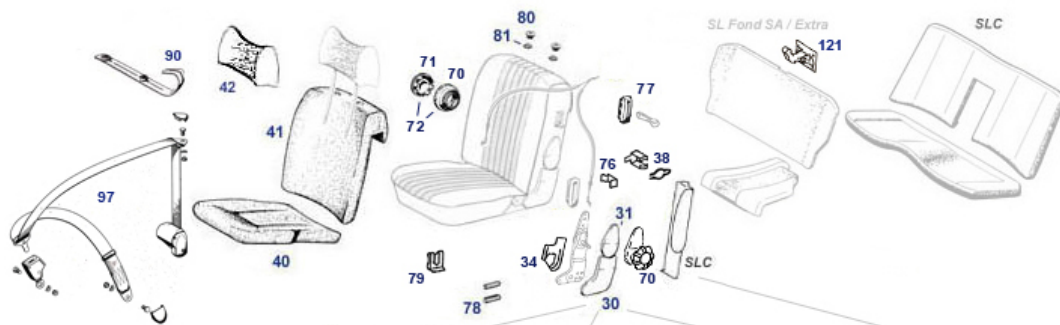

91 Seat, mech. parts

91 Seat, mech. parts

	SL -> 08.'77				SL 09.'77 -> *				SLC							
	linker Sitz / left seat		rechter Sitz / rh seat		linker Sitz / left seat		rechter Sitz / rh seat		linker Sitz / left seat		rechter Sitz / rh seat					
	Türseite Door side	Tunnel- Seite Tunnel side	Türseite Door side	Tunnel- Seite Tunnel side	Türseite Door side	Tunnel- Seite Tunnel side	Türseite Door side	Tunnel- Seite Tunnel side	Türseite Door side	Tunnel- Seite Tunnel side	Türseite Door side	Tunnel- Seite Tunnel side				
Oberteile bei Serienausstattung upper part, series	791630	791660	791640	791650	791650	791640	791640	791650	Polsterteil I (Farbcode) upholstered part (color code)							
Oberteil bei SA LHD- Mittelarmlehne upper part, if LHD with armrest		791670			791670											
Unterteil lower part	791610	791620	791620	791610	791610	791620	791620	791610	791610	791620	791620	791610