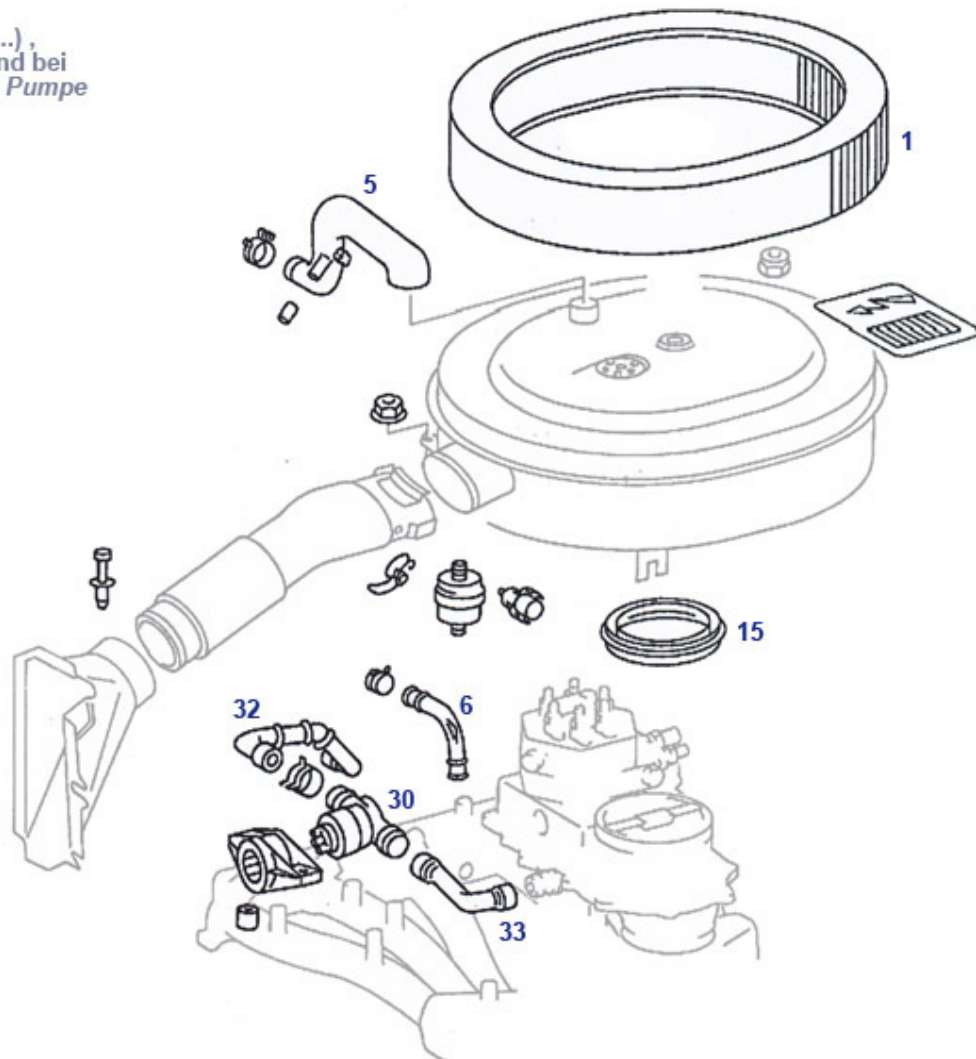

30	A1100940791 hose, filter to bucket 110.986	709229	N/A	30	FN Hose Clamp 80-100mm, fits air hose	709204	€ 1,32
32	A1101410582	714016	€ 4,76	33	Gasket, throttle flap housing	714012	€ 2,94
35	Gasket, start valve,air distributor	707209	€ 0,76	40	Hose, 110.986 idle air from eng-no	709214	N/A
41	Hose, 110.986 iA-Distrib->iAC-Valve	709220	N/A	41	Hose, 110.990 , iA-Distrib->iAC-Valve	709216	€ 19,86
42	Hose, 110.990 iAC-valve->iAC-Distrbtr	709207	€ 14,76	42	Hose, 110.986 air valve	709206	€ 15,48
43	Hose, 110.990-AC: iA-valve	709227	N/A	47	A1109901178 PA-hose connector	709247	N/A
48	A1109900878 PA-hose connector	709248	N/A	50	Rubber mount, e.g. Fuel pump, Air box	247828	€ 1,56
51	Seal ring 10x13,5, Alu, e.g. sender, hollow bolts	227023	€ 0,50	90	Aux air valve e.g. M110 K-et, Data required	707225	N/A
90	Aux air valve 280SL 110.990, ..	707126	N/A	98	Spring, dle air adjuster bolts	214017	€ 17,50

09.e M103 Air Filter, Vent and Idlea Air

09.e M103 Air Filter, Vent and Idlea Air

M103 ("300SL", ...),
Grafik abweichend bei
Typen AGR oder Pumpe

	Vacuum pipe, 2/4mm,per mtr	215027	€ 1,82		nut M6 w. flange, zinc plated	799913	€ 0,37
	hex.nut with non metallic insert M6, zinc plated	799812	€ 0,19		hex.head screw M6 X 22 zinc plated	218596	€ 0,32
	housing, lower K-jet flap rubber	714330	€ 15,10		Idle air control valve KE M103/104... BOSCH	707320	N/A
1	Airfilter 300SL MANN	709402	€ 21,60	5	spring clamp 22mm	997995	€ 2,32
5	Breather hose, eng. to filter housg	709319	€ 19,68	6	Hose clamp 20-32mm, worm thread style	750042	€ 1,09
6	spring clamp 14mm	747990	€ 1,57	6	Vent hose M103 headcover	709314	€ 5,74