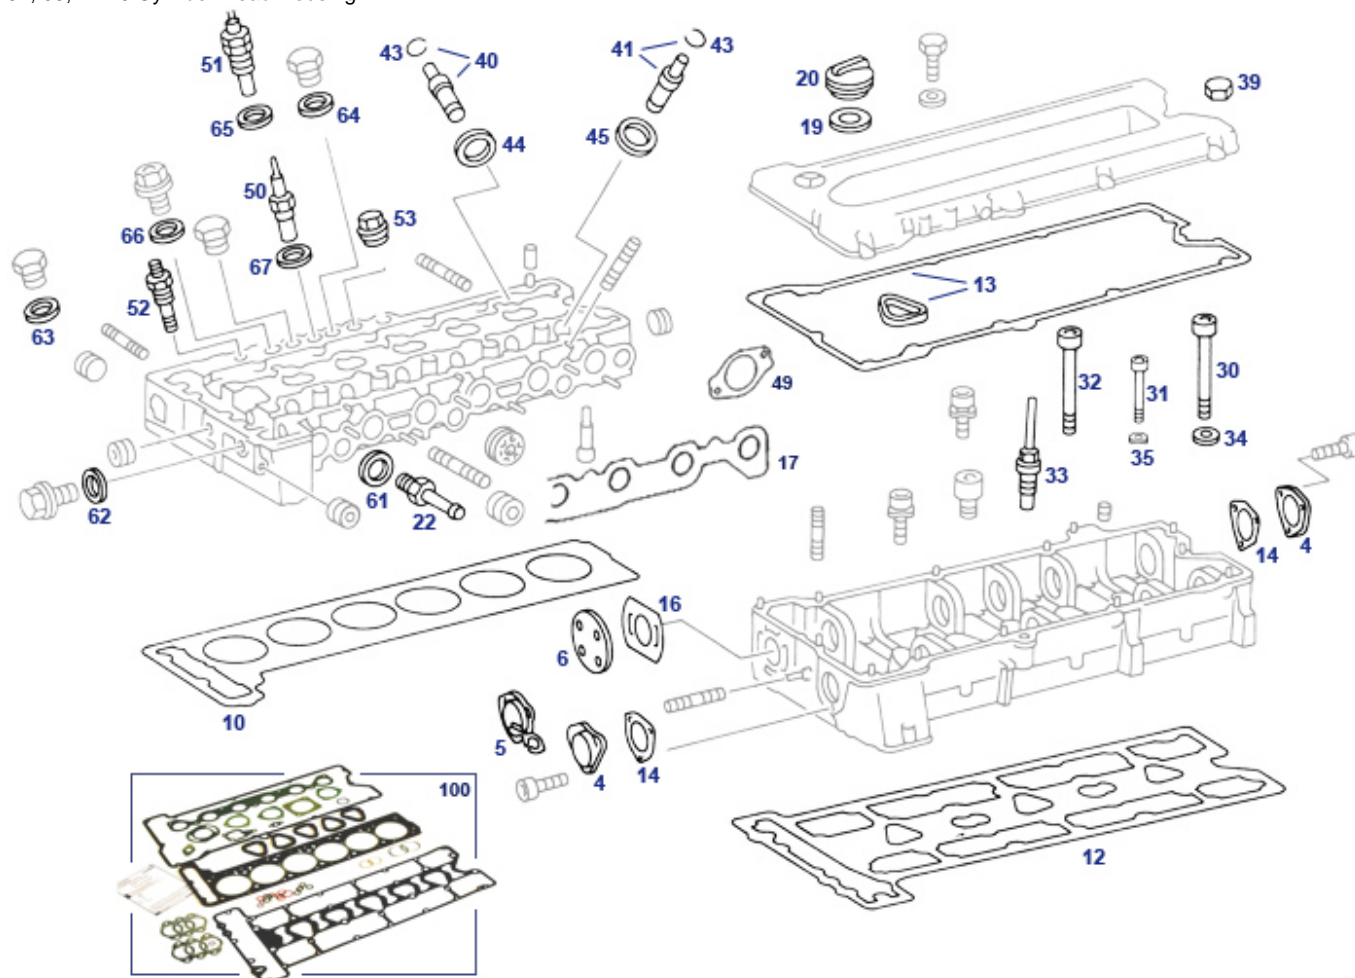

36	Big end br. set M110 47,75mm	703561	€ 67,65	40	A6150110245	701290	N/A
41	Plate , cover, gearbox case	225056	€ 33,97	45	fits small drain bolt (M12)	201214	€ 22,25
46	250 spät = 129.982 10 from M..001176, Autom. a	201001	€ 16,96	46	Gasket kit short block M110, pls. eng-n	702201	€ 72,19
46	250 late = 129.982 man.from M..001176, Autom.from	201801	€ 16,61	47	A1100180116	718214	N/A
48	Dipstick,280SL late, Repro, poor paint	218117	€ 29,93	49	seal, dip stick M102, M103, M104	718119	€ 0,51
51	A1140110032	509899	N/A	52	Gasket at crankcase, 190SL, M110 early,	109004	€ 0,51
52	Gkt.Rt.h. cover .982(7)986,990	709004	€ 2,34	53	Screw engine mount rear	222025	€ 0,80
54	Waved spring washer M8	799911	€ 0,18	60	Cylinder block cover, 6-hole	201026	€ 2,08
61	Gasket,water valve cover, 6-hole	201029	€ 2,00	62	Sealing plate , 3 hole, 280SL	201027	€ 1,46
63	Gasket, water cover M130 and M110, 3-hole	201028	€ 0,84	64	see 250027	227008	N/A
65	Seal ring e.g. fuel damp housg	207178	€ 1,46	66	Sump plug, version inhex	299300	€ 4,76
66	Plug screw oil sump M12 (fits replaced pan)	299302	€ 0,81	66	Plug screw oil sump M12 (fits replaced pan)	299312	€ 1,32
67	Sealing ring fits lage sump drain plug (M26)	299301	€ 0,31	67	Seal ring, sump plug	299303	€ 0,13
71	A1801500107 Distributor drive bushing	105039	€ 136,85	101190	parallel pin, tolerance zone m6, 10 X 14	101190	€ 1,34

01, 05, M110 Cylinder Head Housing

01, 05, M110 Cylinder Head Housing

hex socket head cap screw 12.9 M12 X 120	701107	€ 2,98	A1164200685 Brake cable W116 SEL fr.	642101	N/A
Gkt.Rt.h. cover .982(7)986,990	709704	€ 1,99	Rep. set shaft seals. M110.986 late	705093	€ 32,03
Ball bolt, threaded M110, reproduction	705839	€ 55,10	Nut M8, copper, hex, with collar	614008	€ 0,31