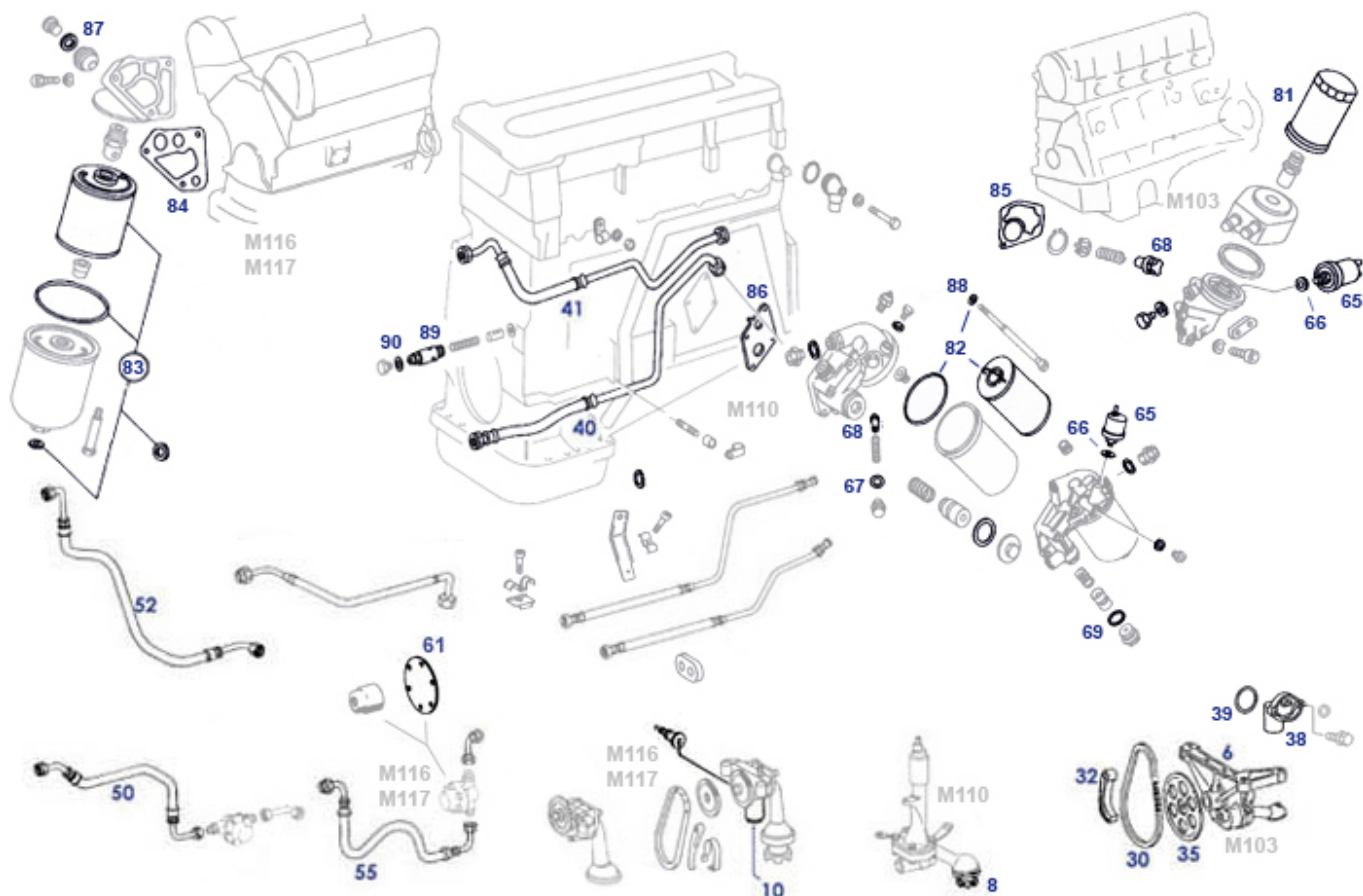

1	N/A Oil pump 280SL/C, latest version	718402	N/A	2	Oil pump V8 mid. gen. Generation 350/45	718405	N/A
5	Oil pump V8: 380/420/500/560SL/SLC...	718406	N/A	6	N/A: Oil pump 300SL	718408	N/A
8	Distanzstück unter Pumpensieb	718470	€ 4,97	10	Oil Level Sender M116/117 (late) | A1265420817	718454	€ 34,15
10	El. sns. oil level M116/117 FN Hella	718854	€ 85,50	20	Chain, oil pump M116/117 FN	799029	€ 14,88
20	A0009972794 Chain, oil pump M116/117 FN	799019	N/A	22	Tnsnr. oil pump M116/117 FN	718429	N/A
22	A1161811159 Tnsnr. oil pump M116/117 FN	718419	N/A	25	A1171810512 Gear,oil pump M116/117 FN	718428	N/A
30	Master Link, Single Chains (Cam/Pump..)	799038	€ 1,81	30	Chain, oil pump drive 300SL	799039	€ 15,33
32	Chain tensioner, 300SL	718439	€ 3,12	35	Gear, oil pump 300SL	718438	€ 27,92
38	Seal ring	701397	€ 0,99	40	N/A ! A1101870782 / Oil pipe lower 280SL/C FN	718208	N/A
41	A1101870682	718209	N/A	42	A1101871282 Oil pipe lower 280SL/C FN	718210	N/A
43	Oil pipe upper 280SL/C FN	718211	€ 100,75	50	Oil pipe 3.5/4.5 lower late hex22/2	718310	€ 76,64
50	Oil pipe 3.5/4.5 lower early hex22/2	718308	€ 99,00	52	Oil pipe 3.5/4.5 upper FN hex22/2	718311	€ 109,90
52	Oil pipe 3.5 upper early hex22/2	718309	€ 55,72	55	Oil pipe 3.8 lower,5.0 FN hex22/2	718314	€ 55,72
55	Oil pipe 5.0 lower early hex22/2	718312	€ 34,47	56	A1171870882 Oil pipe 3.8 upper 5.0	718315	N/A
56	A1171870282 Oil pipe 5.0 upper FN	718313	N/A	59	Elbow, oil cooling, V8	718319	N/A
61	buffer membrane, oil flow	718355	€ 9,29	62	A1161870184 bump rubber	718356	N/A
65	Sender, oil press meter	754318	€ 42,36	66	Alu seal ring M12, eg. eng. block@chain	107143	€ 0,24
66	Seal ring, sump plug	299303	€ 0,13	67	Sealing ring	207149	€ 0,88
68	A6011840132 Oil valve cone pin, late	218005	N/A	69	sealing ring, aluminium 30mm	215032	€ 0,81
81	Oilfilter 300SL/M103, M102, ..., Mann	718041	€ 9,62	83	Oilfilter R/C107 except 300SL	718042	€ 10,59
84	Gasket, Oilfilter housing base to	718518	€ 2,68	84	Gasket, Oilfilter housing base to	718718	€ 1,99