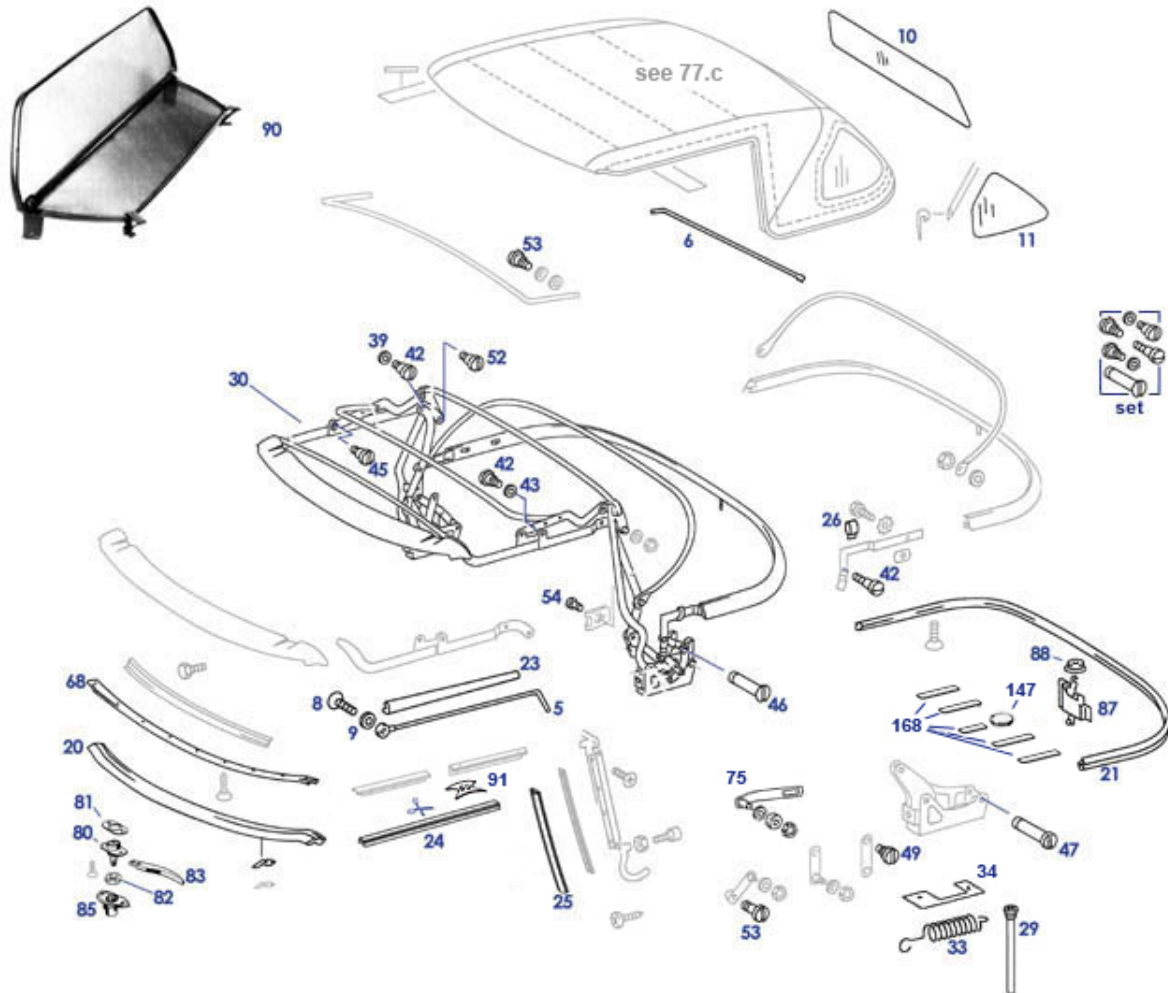

INFO - NO BASKET BUTTON: For [776350](#) € 819,90
the installation of t
INFO - NO BASKET BUTTON: For [776371](#) € 899,99
the installation of t
INFO - NO BASKET BUTTON: For [776382](#) € 819,90
the installation of t

INFO - NO BASKET BUTTON: For [776360](#) € 819,90
the installation of t
INFO - NO BASKET BUTTON: For [776380](#) € 819,90
the installation of t
INFO - NO BASKET BUTTON: For [776390](#) € 819,90
the installation of t

77, Softtop

77, Softtop

		272829	€ 2,56		see 772835, L=R	772830	N/A
	Satz Spriegel-Gurtbänder schwarz	776701	€ 56,76		Set S/T-frame belts, beige	776702	N/A
	Rubber ring	777017	N/A		Set strap belts f.softtop, black, R113 & W107	276771	€ 41,65
	Set strap belts f.softtop, beige, R113 & W107	276772	€ 71,39		A1137760382 see 277815	277015	N/A
5	Rubber seal rear s/t frame "bow"	777902	N/A		Set S/T-frame belts, beige	776802	€ 56,53
	1 pair wires, S/T above side-window	777090	€ 24,00	5	1 pair wires, S/T above side-window, like original	777890	€ 39,98
6	wire, softtop rear ctre	777004	€ 19,00	8	Chrome screw M4, e.g. wire at canvas	277052	€ 1,79
9	escutcheon e.g. screw 277052, ..	277053	€ 3,42	10	A1077770010 Softtop windw,clear,rear,or	777950	N/A
10	Rear wind., mid rr. clear	777250	€ 60,69	10	Rear wind., mid rr. col.	777251	€ 63,07
11	softtop-windows set, color green	777355	€ 129,95	11	Rear wind., Lt. rr. col.	777231	N/A
11	A1077770310 Softtop window,clear,Lt.,or	777930	N/A	11	A1077770410 Softtop window,clear,Rt.,or	777940	N/A
11	Rear wind., Rt. rr. clear	777240	€ 26,95	11	softtop-windows set, clear	777255	€ 141,51