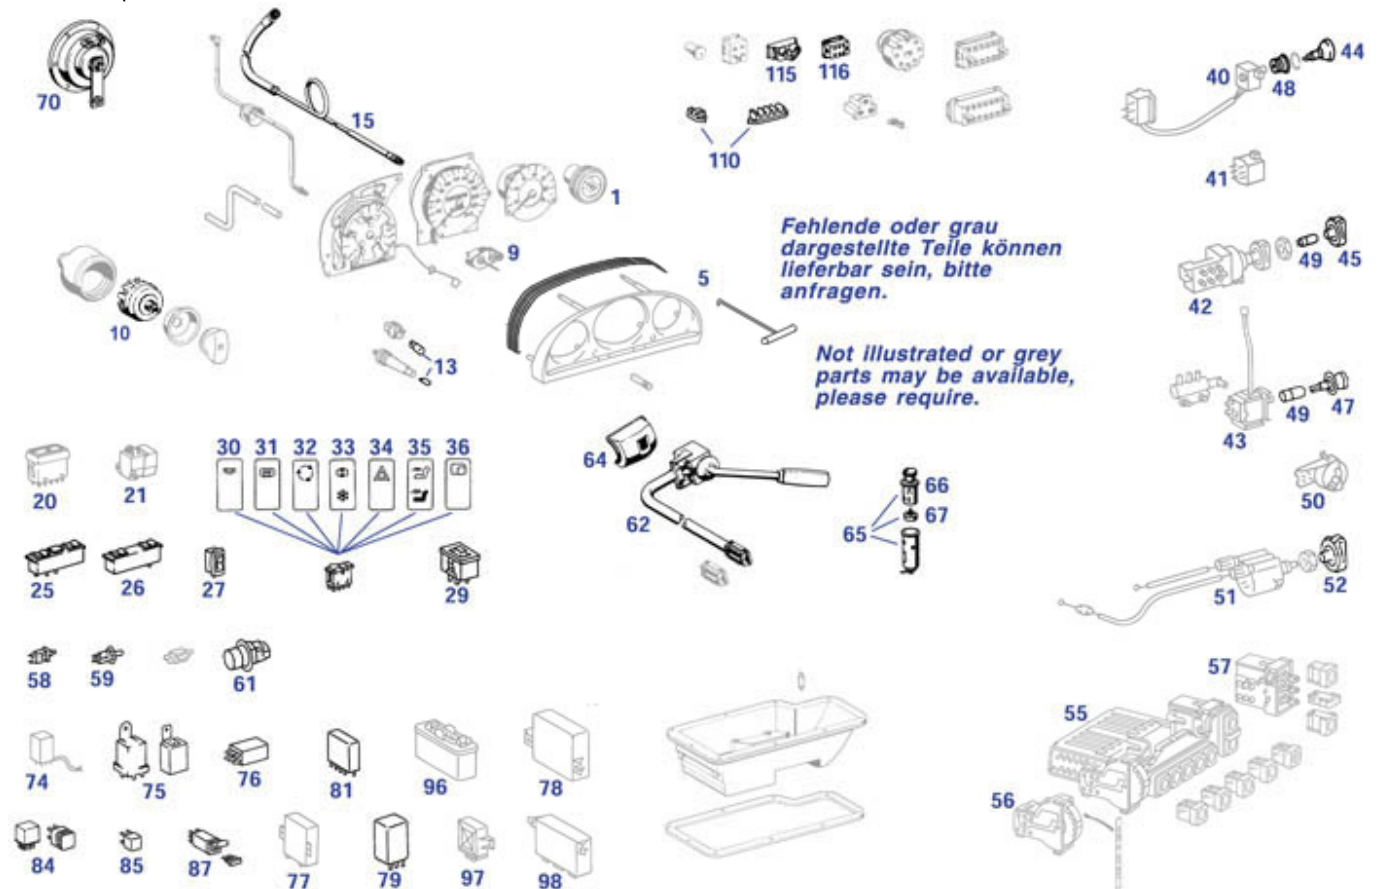

54 Electric, Body

46, 54 Cockpit and Switches

46, 54 Cockpit and Switches

	wire strap with rivet plug, 160mm	854087	€ 1,29		See 299097, Bulb 1,2 Watt, Glass socket	999097	N/A
	control knob for Becker radios with nose	754650	€ 20,16		Clips clamp, plastic, 13mm	754069	€ 1,09
	Gummikappe, El.Anschluss zB Warmlaufg.	754170	€ 9,92		Satz Steckkupplung 2-Pol	754182	N/A
	control knob for Becker radios without nose	754651	€ 20,16		Resistor, as A 1078350006	782448	€ 416,50
	switch and wire, @ steer lock for buzzer funct	754308	€ 15,65		A1164620396 Rubberboot, see 746810	746310	N/A
	A1145420280 Gasket at cockpit housing	754333	N/A		A1075420056 Housing, instruments 73->85	754335	N/A
	A0005423656 Housing, instruments 9.85->	754336	N/A		see 754738	754338	N/A
	Rubber cap for 2 pole connector	754352	€ 16,99		Flat fuse 10A (red) type ATO std	558094	€ 0,18
	Connector (male) , 4-pole, complete	854182	N/A		A0005462035 see 754851	754051	N/A
	3 plastic gears 123,126, .. 48/12 + 48/16 + 12	754857	€ 23,80		socket, warning lamp Brake-II, fits 299096	754042	€ 3,64
1	A1075420011 Clock, ->8.73, (ctre of das	754000	N/A	5	Rbr profile instrument cluster surround	754027	€ 5,36
5	hook pair for dismounting instrument panel	758054	€ 54,15	9	A0005424125 Control unit, cockpit light	754425	N/A
9	A0005421925 Control unit, cockpit light	754424	N/A	10	A0005453704	754028	€ 86,60
13	bulb 3W Philips	299696	€ 0,92	13	Bulb 1.2W, glass socket, switch-knob, cockpit	299097	€ 1,79
13	Bulb, passenger compt. 3W, NoName	299096	€ 1,79	13	Bulb 12V/0,5W, see picture	799083	€ 1,52
13	bulb 1,2W Philips	299697	€ 0,81	13	mini bulb Bi-Pin 14V, 80mA	799695	€ 2,29