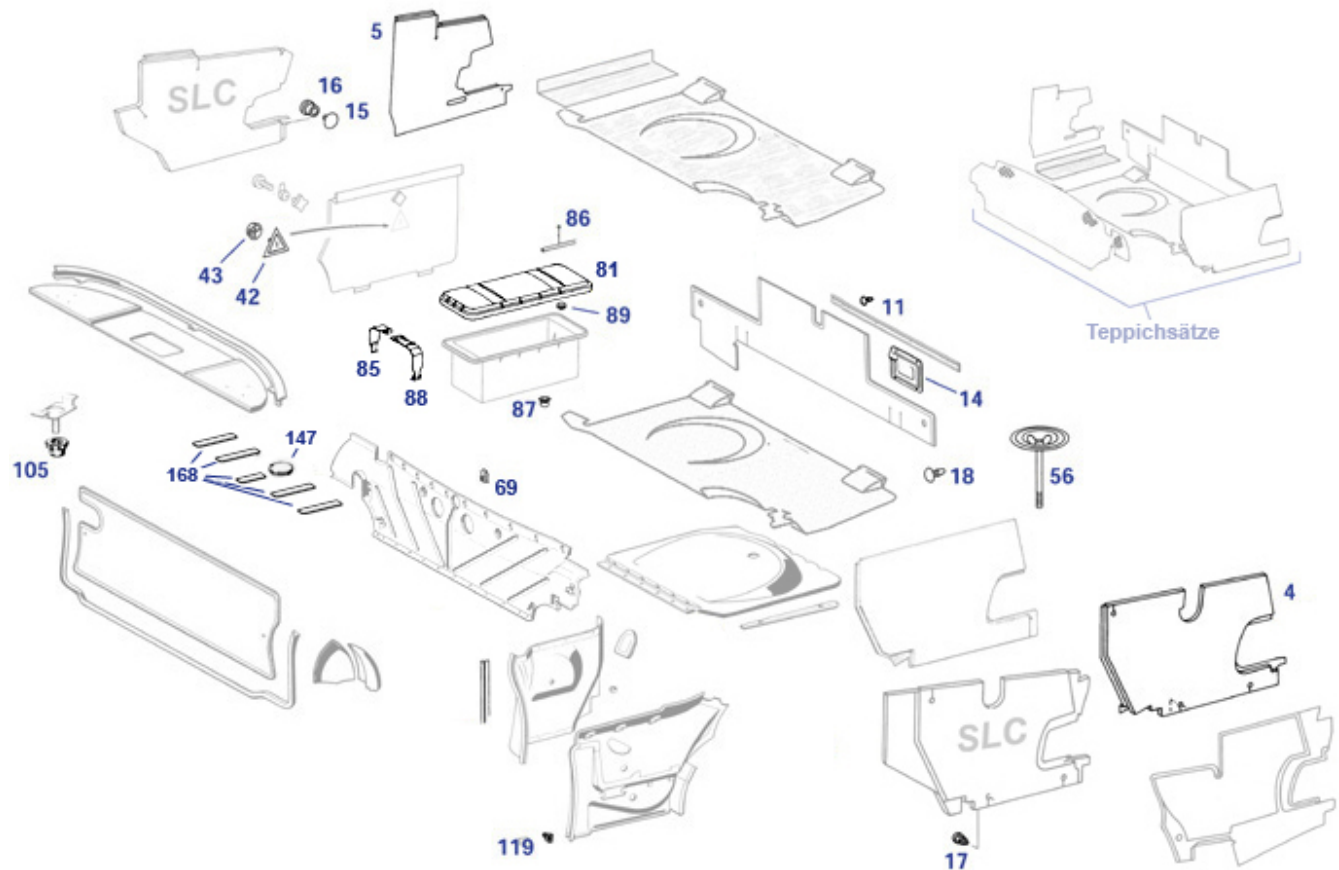

68.e, 69 Trunk covers and noise reduction

68.e, 69 Trunk covers and noise reduction

	rr speaker SLC	768016	€ 51,97		Plastic-clip universal/VW, may replace SLS 268726	968275	€ 0,60
	see 799696	799996	N/A	2	A10768402057001	768401	N/A
3	Trunk carpet set R107 2-tone blue	793959	N/A	4	Cover boot LH, black paper ->75	768611	€ 74,71
5	Boot covering RH(blck card style,->'76)	768612	€ 56,03	11	screw countersunk PH 2,9x13 stainless	769179	€ 0,24
11	A1076940420	768641	N/A	11	A1076940320	768631	N/A
14	cover, rear panel, inner	269033	€ 48,52	14	Tapping screw Phillips 4,2x9,5	799936	€ 0,15
15	Rivet part of snap	177004	€ 0,27	15	Cap part of snap	177005	€ 1,79
16	Spring eye part of snap	177006	€ 0,39	16	Ball to screw, part of snap	177003	€ 0,43
17	Metal Clip, covers,	268676	€ 1,79	32	nut M6 w. flange, zinc plated	799913	€ 0,37
32	A10769036307145	768626	N/A	39	A10769052307124	768654	N/A
39	A10769040307088	768636	N/A	42	A1078170220 Sign WARNING TRIANGLE	799959	N/A
43	Clip, inner diam. 3.5mm, fits pins 4mm	281026	€ 1,18	55	A1076905530	768655	N/A
56	Spare Tire Fixing Mount (3rd Gen.)	740015	€ 40,39	60	nut, coverings, fits M6 bolts	799097	€ 1,26
60	Trennwand Kofferraum/Innenraum R107	769100	N/A	80	Box for optional equipment "battery in trunk"	754080	€ 124,95
81	battery box cover for optional equipment trunk mou	754081	€ 55,16	85	metal strip right part for batterie mounting	784641	€ 28,05
86	1m round profile	799696	€ 1,31	87	Grommet,multihole 27mm	798777	€ 2,59
87	see 798876	798776	N/A	88	metal strip left part for batt. mounting	784640	€ 59,85
89	Rubber grommet 11/30, bulkh(190),107,...	299017	€ 1,59	89	Rubber grommet 11/30, blue silicon rubber	299517	€ 1,59
89	Rubber grommt 10/42, starter/generator wire	199014	€ 2,75	89	battery terminal screw M8 X28	554010	€ 0,62
105	Fastener for window frame	267105	€ 1,25	119	Clip on door trim (16x veh.)	772228	€ 0,48