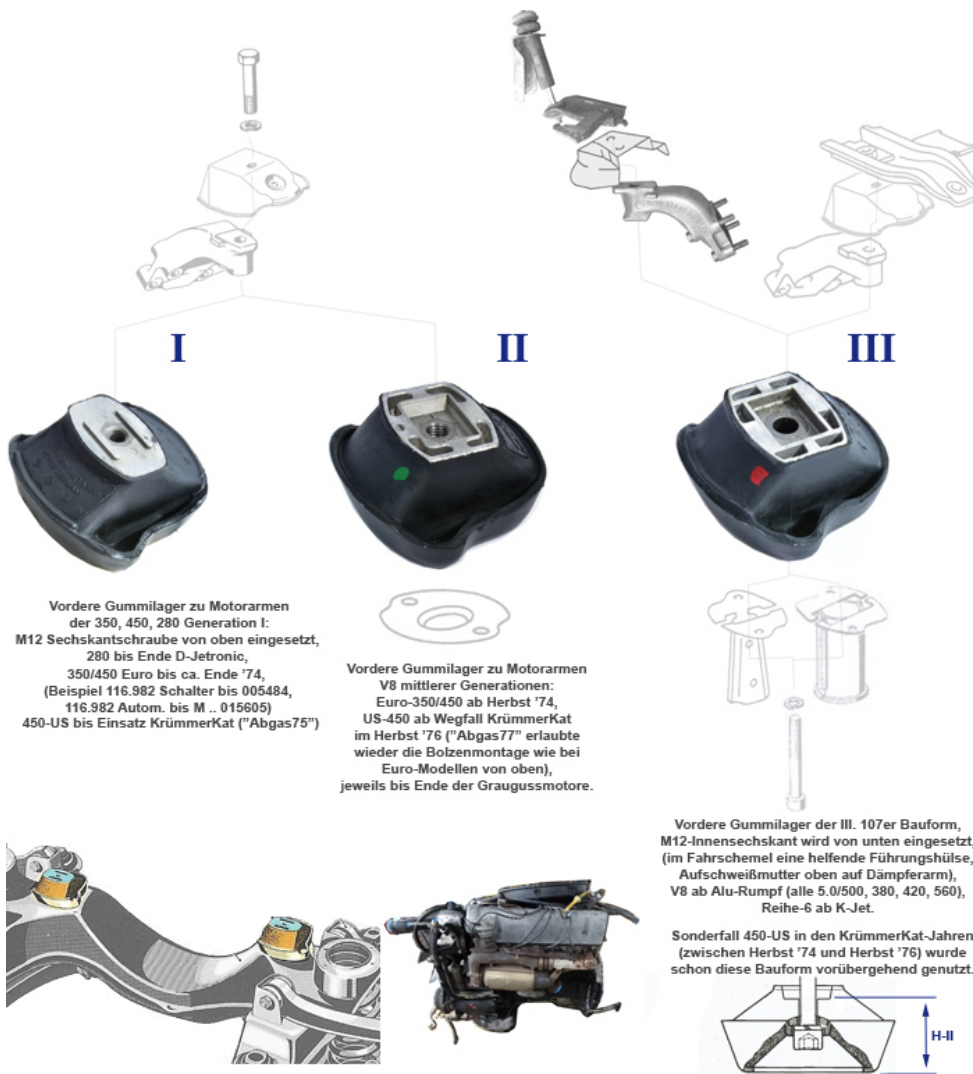

22 b. Engine rubber mount variants

The hole pattern in the subframe, which has remained unchanged over the construction period, allows engine conversions, provided that the engine rubber mounts and engine arms are selected to match the engine. No hydromounts in type 107. Replacements of rubber bearings within a design result in slightly changed damping or height-per-load properties, as well as the differences between products. (Guideline: seat of the motor arm above support (HII) from Gen II approx. 46.5 +/-1.5 unloaded, with Gen I approx. 56.0). We look forward to receiving the most complete vehicle information possible when you make your enquiry. The height position of the engine can be easily evaluated by the fit of the fan blade in its frame, under normal load on the front axle: When sighted on the two-column lift, the engine sags slightly with the subframe, this also applies to the prop shaft alignment.