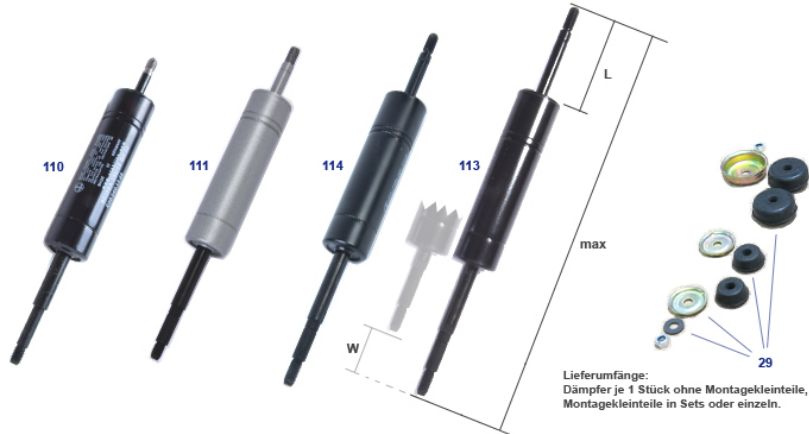

Motordämpfer verändern sich nicht streng nur nach Erstzulassung oder Baumuster:
Landesausführungen wie Krümmer-Katalysatoren oder schleichende Baumusteraktualisierungen erschweren die schnelle Bestimmung. Falls Sie uns keine vollständigen Fahrzeugdaten anbieten können, ist die ausgezogene Gesamtlänge des Altteils (im Bild "max") die nächstbeste Identifikationshilfe.

Lieferumfang:
Dämpfer je 1 Stück ohne Montagekleinteile,
Montagekleinteile in Sets oder einzeln.