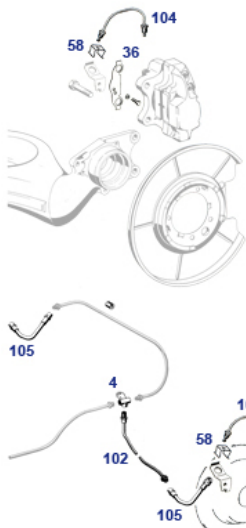

Schräglenker Gen.I, selten erhalten:
Zwischenleitungen an Sätteln (104),
Halter für Schlauchübergang,
Verteiler+Leitung an Heckboden