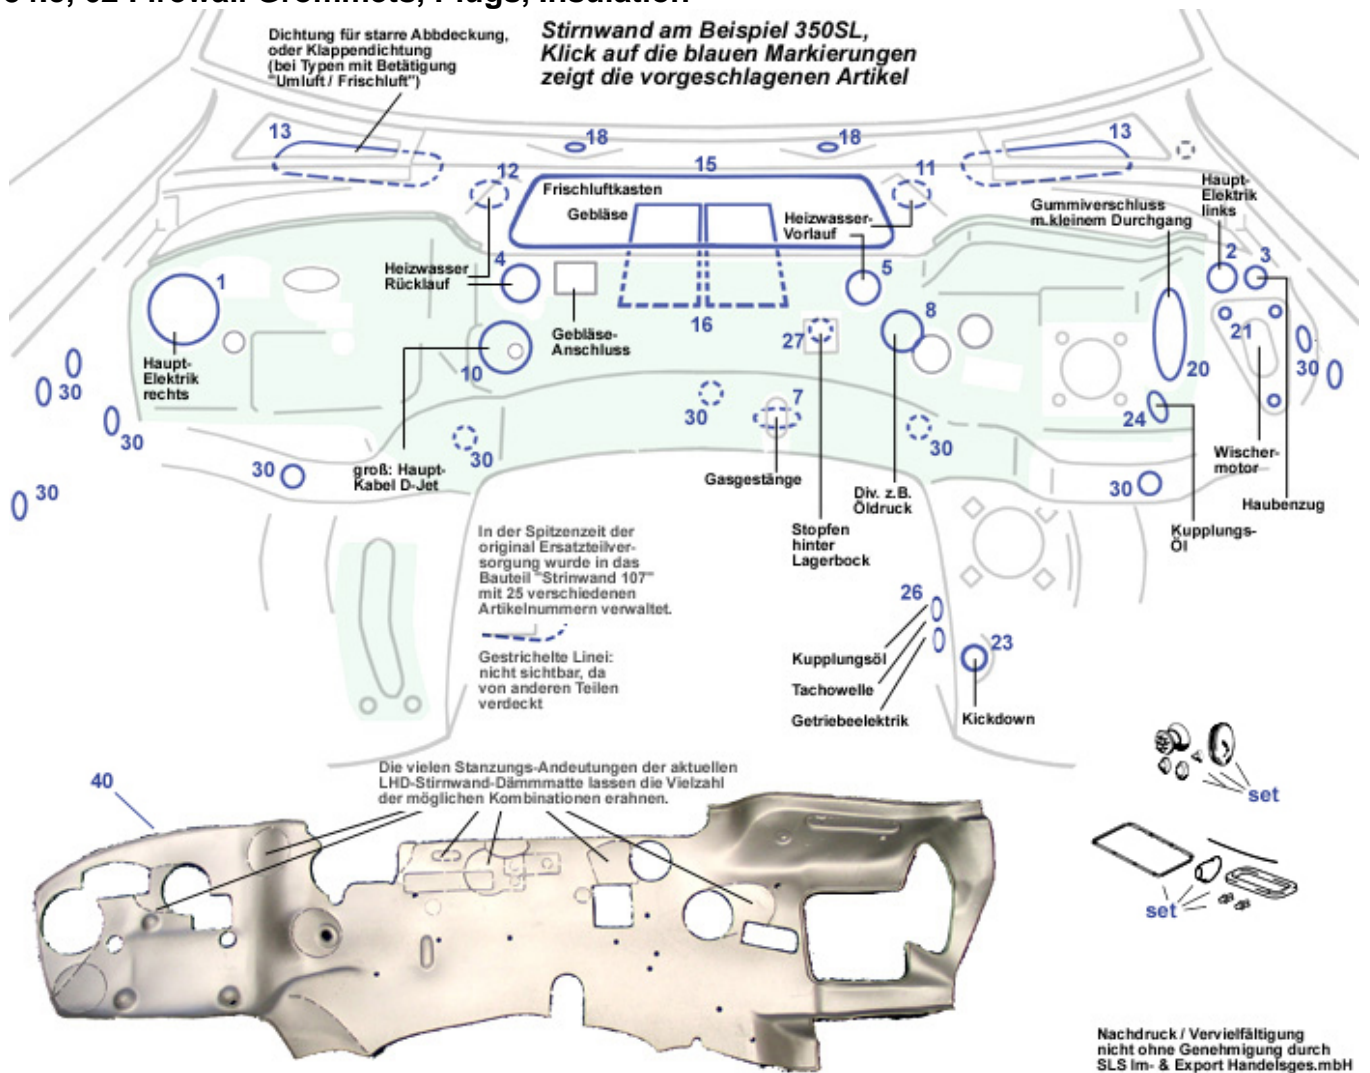

60 Body, raw Frame, Floors and Panelling

54.c, 62 Firewall Grommets, Plugs, Insulation

	A1164200685 Brake cable W116 SEL fr.	642101	N/A	del.-t.Grommet, rear hood lock	798766	€ 3,34	
	del-t: Grommet / bellows	929019	N/A	seal pedal bracket/firewall, ca. '68-'85	743028	€ 2,94	
1	Grommet 17/53mm, multihole	798757	€ 5,80	2	Grommet,multiple holes, /35	298789	€ 3,05
3	A1119970781 N/A: 5/21mm grommet, try 199008 instead	398791	N/A	4	Rubbergrommet, heat.return Rt. or drain 108boot	799003	€ 13,01
5	Foam ring, heater tube	750395	€ 3,32	7	Grommet, acc linkage->firewall, Repro	798775	€ 4,25
10	Sealing disc, rbr. 42mm, ref.-No. A1009870044	298790	€ 2,26	10	e.g. engine wiring kits	798765	€ 9,97
12	Rubbergrommet, e.g:waterpipe	799004	€ 9,97	13	Seal profile f.a. inlet	783819	€ 5,37
13	A1078311498	783028	N/A	13	-NL- Dichtung, Umluftklappe links	783027	N/A
13	Profile, rubber, 1m, on air inlet	783021	€ 4,97	13	Seal, firewall cover ->08.81	783037	€ 4,74
15	Seal, heater cover, similar to genuine material	783110	€ 37,00	15	Rubberseal, firewall heater aperture	783810	€ 16,33
16	Seal, heater fan	783836	N/A	16	Seal, heater fan | A1078350123	783036	€ 28,50
18	Rubber shim, wiper linkage to body 107/108	782248	€ 0,74	20	Grommet, large, firewall 107	798759	€ 15,90
21	Rubber ring, wiper motor	282407	€ 0,77	23	A1159970640	730039	N/A
24	Grommet 6/26, 45°, e.g. hydr-line clut	299001	€ 2,68	24	Floor/Body Panel Plug - 26mm	298782	€ 1,30
26	Sealing disc, rbr. 34mm	798154	€ 1,65	26	Rbr plug 17,5mm	398995	€ 1,17
27	A1169870144	798155	N/A	30	Rubber plug, 20mm	298780	€ 0,94