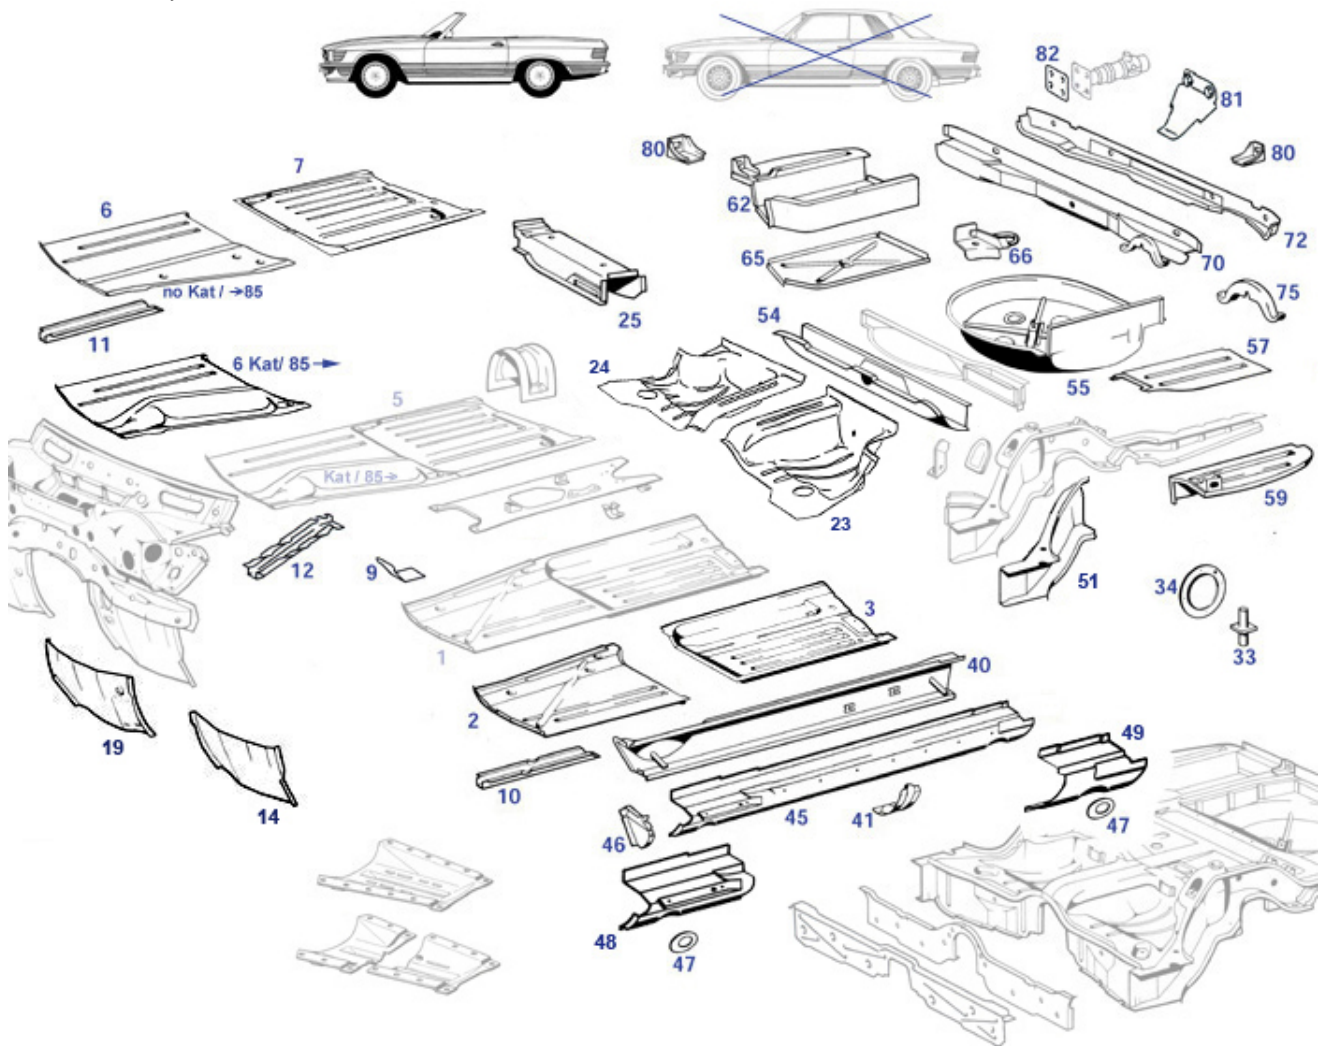

61.c Floors, SL Body

61.c Floors, SL Body

	Rep.-panelling stud on rep-sheet base	962997	€ 10,75		Patch rocker panel SL107 LH, simplified	763811	€ 160,22
	exhaust bracket, body-floor attachment 1 pce	761211	€ 12,70		Patch rocker panel SL107 RH, simplified	763821	€ 160,22
	Distancer plate 1mm @ hinge	777289	€ 6,70		Rear wheel house panel RH, inner shell near rail	763840	€ 243,95
	Rear wheel house panel LH, inner shell near rail	763830	€ 243,95		A1076120218 Crossmemb.rr shell Euro/US-	761130	N/A
	Fußraumverkleidung li. schwarz	768070	N/A		A1076120024 Exhaust bracket - rear c'pi	761210	N/A
	A1076100014 Crosspiece,boot, rear, fr.	761120	N/A	1	A1076160167 Floor panel Lt	761030	N/A
2	Rep.Floor panel front left	761031	€ 119,95	3	RR floor section LH	761035	€ 124,95
5	A1076161867 Floor panel Rt (late=w.cat	761040	N/A	6	Fr RH 107 floor, kat buckle version	761042	€ 73,82
6	Rep.Floor panel frt RH early (no cat)	761041	€ 107,91	7	Rear Right Repair Floor Panel	761045	€ 124,95
9	mounting accelerator pedal	761140	€ 19,97	9	Support, acc pedal, short version	761141	N/A
10	Rail under frt-floor LH Repro	761831	€ 90,83	11	Rail RH Repro "no Cat / flatfloor"	761832	€ 106,73
12	Rail RH floor@ Cat-bubble	761834	€ 106,73	14	Rep.-Blech Pedalboden links	762210	€ 129,97
15	A1076100326	761350	N/A	16	A1076800175	768601	N/A
17	A1076800275	768602	N/A	18	A1076800575 lower tunnel section	768603	N/A
19	Rep.-Blech Pedalboden rechts	762220	€ 129,97	23	Rep.-floor rear section LH	761038	€ 215,30
24	Rep.-floor rear section RH	761048	€ 215,30	25	A1076120214 Crosspiece,u. seat, Rt. ->0	761340	N/A