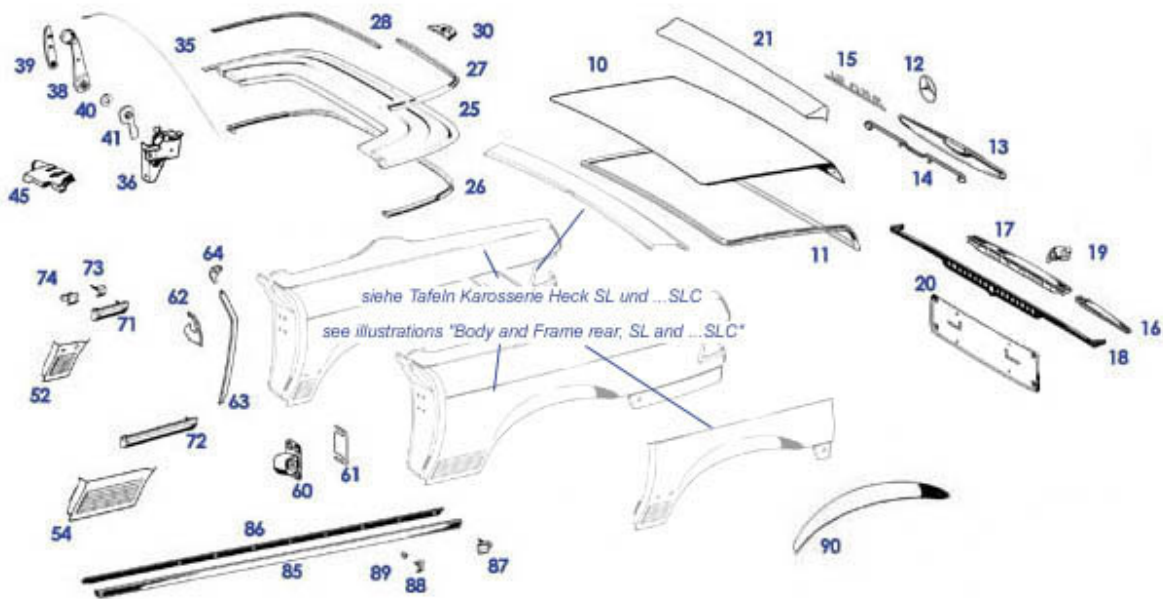

72.x Body Rubber Seals / Weatherstrip Kits

SLC

75, 77, 78, 88 Body Lids, Bonnet

75, 69, .. Rear Body Attachment Parts

	support for wire mount, improved retrofit, without	775886	€ 90,00		support for wire mount, improved retrofit, throttl	775887	N/A
	rubber washer fits M6	299081	€ 1,19		spring washer mech. zinc plated B4	799926	€ 0,12
	rubber washer 5,4mm X 14,0mm	999044	€ 0,52		hexagon flange bolts M6 X 12 zinc plated	799955	€ 0,56
	Adaptor shape, if genuine plug no success	772783	€ 0,25		washer 5,3 X 9 X 1mm, zinc plated	799277	€ 0,12
	mounting clip for type designation	781026	€ 0,65		A1076901180 Dec. strip, wing, SLC rear Lt.	769111	N/A
	A1076901280 Dec. strip, wing, SLC rear	769121	N/A	10	el.switch, glovebox,bonnet...	782885	€ 3,26
10	Bulb 12V / 10W, torpedo, total length 44	299094	€ 0,51	10	Reprobootlid C107, steel version	775005	N/A
10	Boot lid, C107, ALU., + holes	775006	N/A	10	A1077502075 Boot lid, e.g. 560SL USA 86	775007	N/A
10	A1077502275 Boot lid, 560SL '89,steel,	775008	N/A	10	Satz Ergaenzungsteile Heckdeckeltausch	775009	N/A
10	A1077501875 Boot lid, R107, steel, no h	775000	N/A	10	shim 1mm, catch underlay, height adjustment	375039	€ 8,01
10	Lamp holder trunk w/o switch	782822	€ 66,77	10	del-t: boot lid, SL, steel, REPRO	775800	N/A
10	Buffer, conical shape, boot lid div. please use 777229	398043	€ 1,65	10	Torsion spring set, boot- + s.t	777229	€ 117,81
10		777222	N/A	11	Boot seal, 280-500SL (not SLC)	775720	€ 78,54
11	Boot seal, 280-500SL (not SLC), most genuine Q	775020	€ 129,70	11	Boot seal 280-500SLC orig.	775025	€ 218,00
11	Boot seal, 280-500SL (not SLC)	775820	€ 54,05	12	A1077580158 'Star', boot lid R107-> 09	775010	N/A
12	A1077580058 'Star', boot lid 280-450SLC	775011	N/A	12	A1077580458 'Star', boot lid R107 09.85	775012	N/A
12	Grommet for Mercedes Star at boot lid 1985 ->	798756	€ 0,50	13	Screw, M4 Phillips, e.g boot handle	775899	€ 0,19
13	Boot lid handle R/C107, Repro	775710	€ 130,90	13	trunk handle	775810	€ 117,81
14	Underlay, boot handle 107	775811	€ 8,51	15	A1078170615 Type designation - 5.0 -	781087	N/A
15	A1078170815 Type designation - 380SL -	781074	N/A	15	Type designation - 280SL -	781071	N/A
15	A1078171215 Type designation - 300SL -	781072	N/A	15	A1078171015 Type designation - 500SLC -	781088	N/A
15	A1078170115 Type designation - 350SL -	781073	N/A	15	A1078170715 Type designation - 380SLC -	781084	N/A