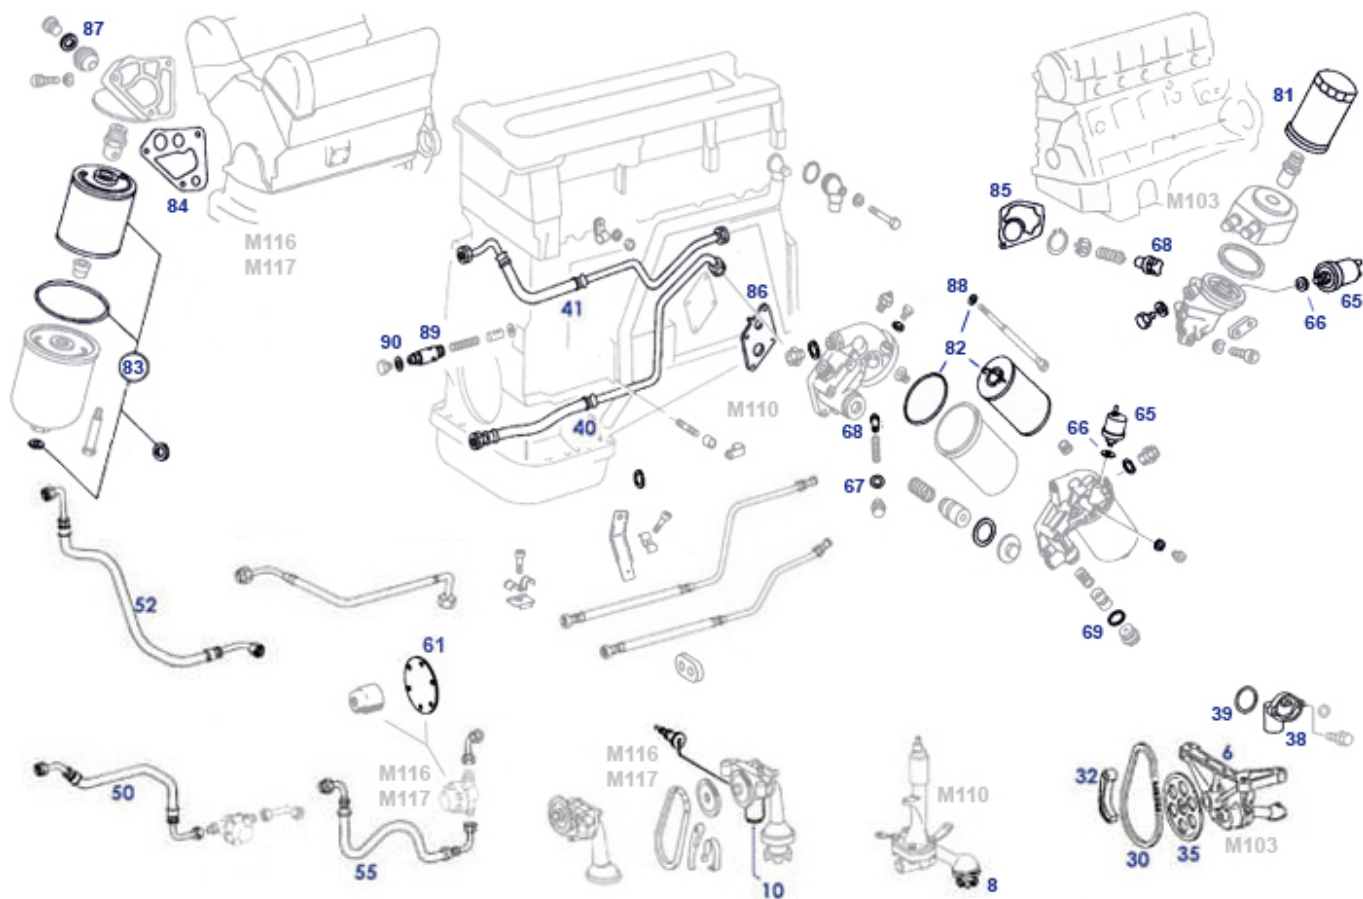

1	N/A Oil pump 280SL/C, latest version	718402	N/A	2	Oil pump V8 mid. gen. Generation 350/45	718405	N/A
5	Oil pump V8: 380/420/500/560SL/SLC...	718406	N/A	6	N/A: Oil pump 300SL	718408	N/A
8	Distanzstück unter Pumpensieb	718470	€ 4,97	10	Oil Level Sender M116/117 (late) | A1265420817	718454	€ 34,15
10	El. sns. oil level M116/117 FN Hella	718854	€ 85,50	20	Chain, oil pump M116/117 FN	799029	€ 14,88
20	A0009972794 Chain, oil pump M116/117 FN	799019	N/A	22	Tnsnr. oil pump M116/117 FN	718429	N/A
22	A1161811159 Tnsnr. oil pump M116/117 FN	718419	N/A	25	A1171810512 Gear,oil pump M116/117 FN	718428	N/A
30	Master Link, Single Chains (Cam/Pump..)	799038	€ 1,81	30	Chain, oil pump drive 300SL	799039	€ 15,33
32	Chain tensioner, 300SL	718439	€ 3,12	35	Gear, oil pump 300SL	718438	€ 27,92
38	Seal ring	701397	€ 0,99	40	N/A ! A1101870782 / Oil pipe lower 280SL/C FN	718208	N/A
41	A1101870682	718209	N/A	42	A1101871282 Oil pipe lower 280SL/C FN	718210	N/A
43	Oil pipe upper 280SL/C FN	718211	€ 100,75	50	Oil pipe 3.5/4.5 lower late hex22/2	718310	€ 76,64
50	Oil pipe 3.5/4.5 lower early hex22/2	718308	€ 99,00	52	Oil pipe 3.5/4.5 upper FN hex22/2	718311	€ 109,90
52	Oil pipe 3.5 upper early hex22/2	718309	€ 55,72	55	Oil pipe 3.8 lower,5.0 FN hex22/2	718314	€ 55,72
55	Oil pipe 5.0 lower early hex22/2	718312	€ 34,47	56	A1171870882 Oil pipe 3.8 upper 5.0	718315	N/A
56	A1171870282 Oil pipe 5.0 upper FN	718313	N/A	59	Elbow, oil cooling, V8	718319	N/A
61	buffer membrane, oil flow	718355	€ 9,29	62	A1161870184 bump rubber	718356	N/A
65	Sender, oil press meter	754318	€ 42,36	66	Alu seal ring M12, eg. eng. block@chain	107143	€ 0,24
66	Seal ring, sump plug	299303	€ 0,13	67	Sealing ring	207149	€ 0,88
68	A6011840132 Oil valve cone pin, late	218005	N/A	69	sealing ring, aluminium 30mm	215032	€ 0,81
81	Oilfilter 300SL/M103, M102, ..., Mann	718041	€ 9,42	83	Oilfilter R/C107 except 300SL	718042	€ 10,59
84	Gasket, Oilfilter housing base to	718518	€ 2,68	84	Gasket, Oilfilter housing base to	718718	€ 1,99