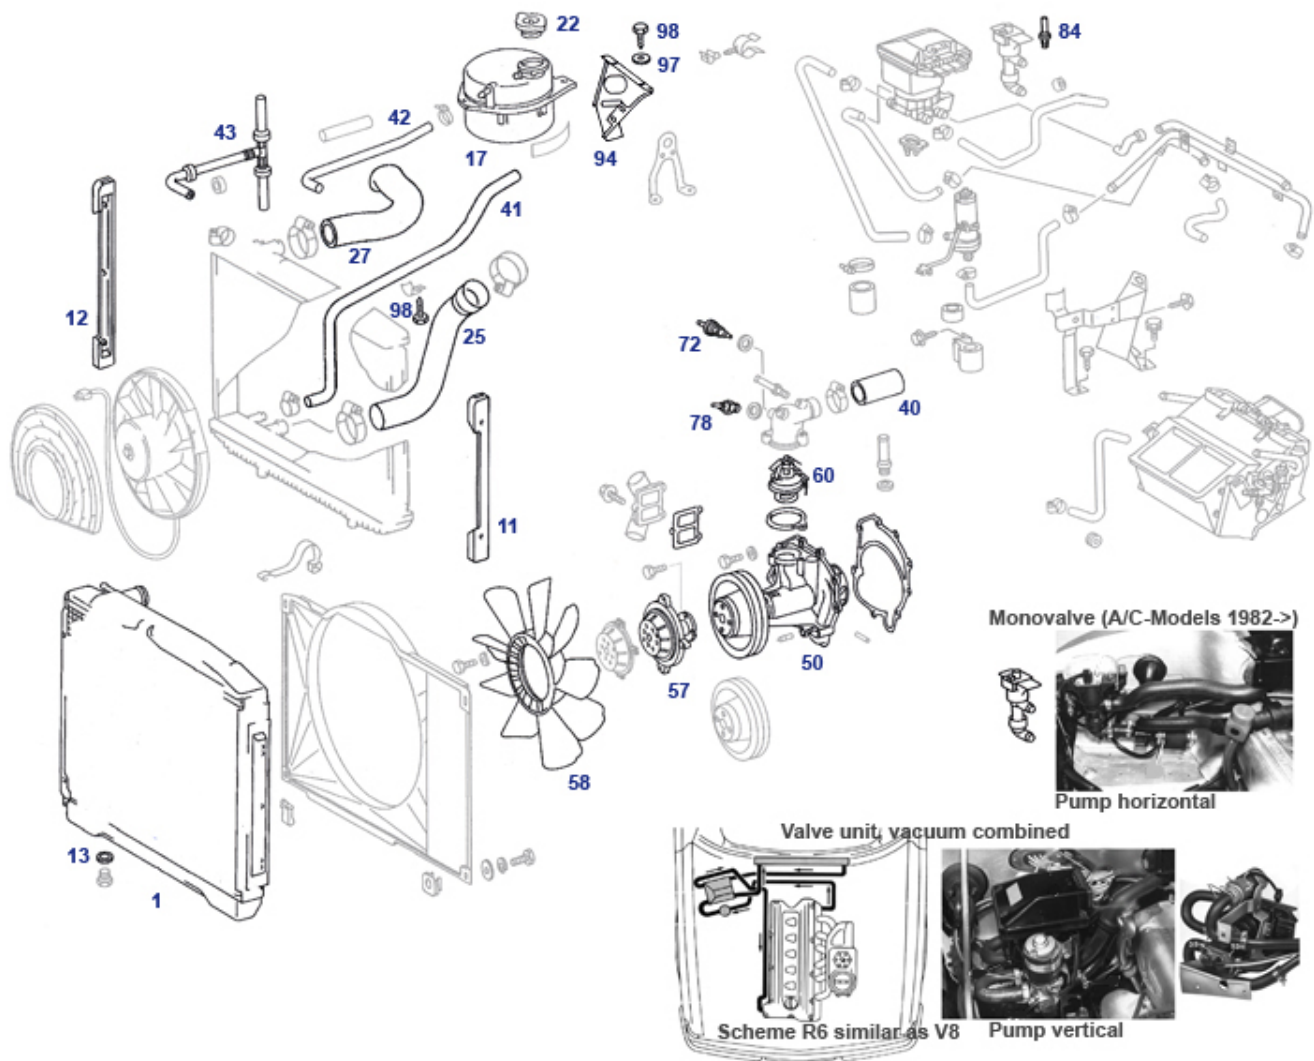

washer 5,3 X 15 X 1,2 zinc plated	299281	N/A		A1078311494	750094	N/A
	A1075050755	750215	N/A		Rad.hose up. 350/450SL/C	750019	€ 13,70
	A4635016382 see 750068	750088	N/A		A1078311794	750097	N/A
	N/A: Bosch 0130002070, pump, see 783860	783160	N/A		A1078311394	750093	N/A
	Rad.hose htg. Rt. see 250027	750075	€ 10,81		radiator hose to heater valve	750091	€ 12,48
	A1078312594	227008	N/A		A1078311694	750096	N/A
		750090	N/A		aux el pump, heater hose LHD, BOSCH	583160	€ 141,00
	shorter variations have been replaced by this	750605	€ 5,80		1 m water hose i-D 42mm	750705	€ 36,16
	Hose, heater feed pipe to el.pump, 450from, 380up-	750893	€ 8,93		1m cooling water hose 12/19mm	250823	€ 7,14
	A1075030001	750256	N/A		n/a, fan, Bosch	750251	€ 255,28
	A0039880678	750062	€ 2,20		cage nut M5	750063	€ 0,94
	A1075040186	750061	N/A		Rad.hose lower, various 8-cyl. W107	750025	€ 39,60
1	A1075011701 Radiator 380/500SL '81->'85	750006	N/A	11	Rubber support, radiator LH	750057	€ 7,96
12	Rubber support, radiator RH	750058	€ 7,96	13	Copper seal ring	207115	€ 0,18
17	Expansion Tank for Cooling Water (mid. Gen.)	750831	€ 145,14	22	Radiator cap ref A 123 501 0215 char-id 120	750016	€ 4,41
25	Lower Rad hose 380SL/C Export (AUS/S/JP)	750037	€ 4,62	27	eg fitting 380US SL up to 006627, SLC up to 002971	750036	€ 4,02
27	e.g.fitting 380US SL from 006628, SLC from 002972	750022	€ 11,90	40	1 m water hose i-D 42mm	750905	N/A
41	Water hose, i/D 18mm per metre	250019	€ 19,10	42	Water hose, 8/15mm per metre	250016	€ 24,50
43	Hose CL overflow T-pipe	750316	€ 25,63	57	see 720630 ! Rest! fan clutch M116/117	720430	N/A