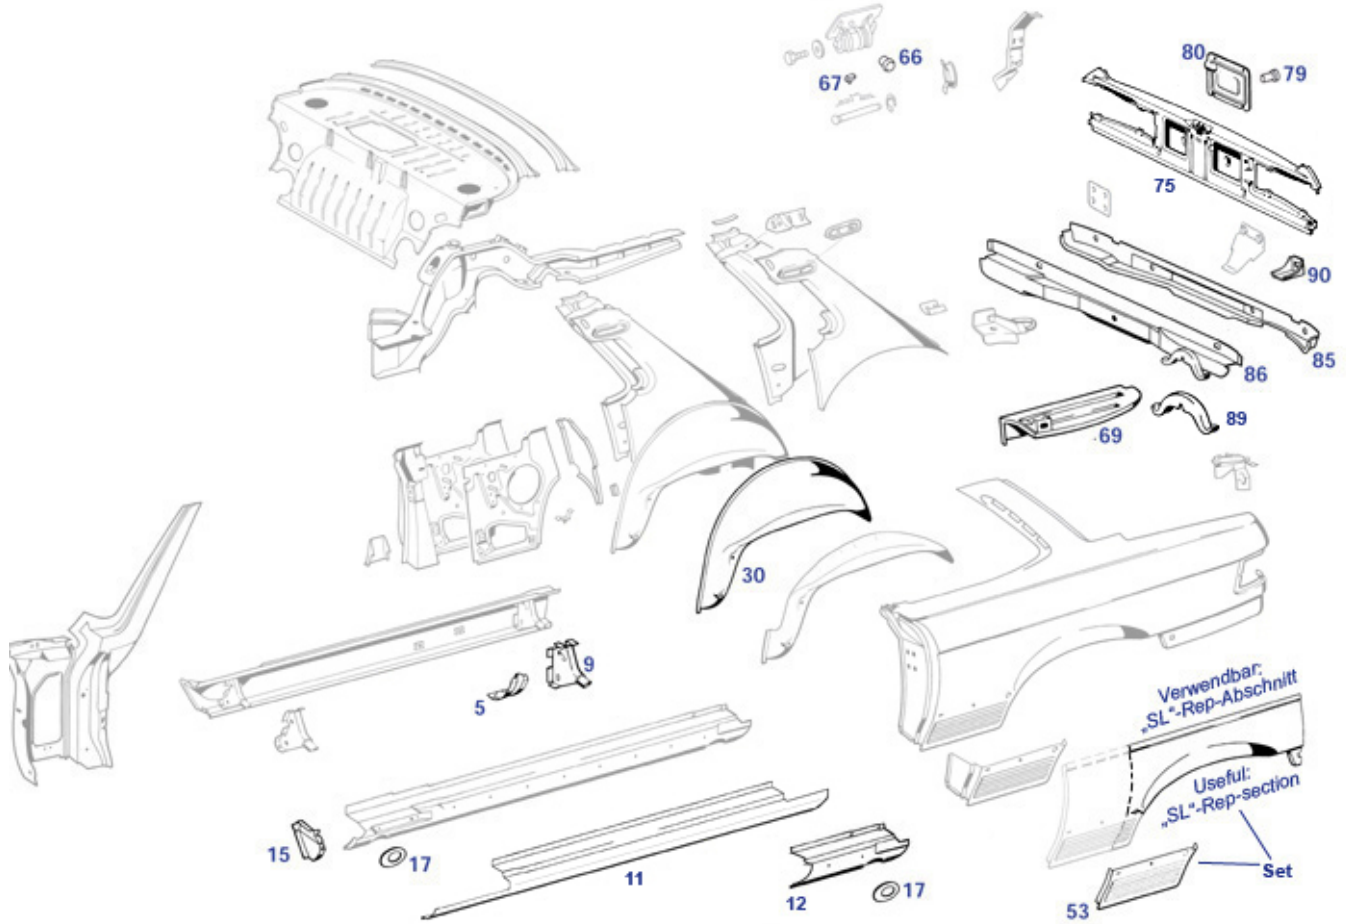

Whl.arch R107 rear Rt.	763083	€ 130,90		A1076120218 Crossmemb.rr shell Euro/US-	761130	N/A
	Outrigger / outer sill rocker panel SLC (Coupe) RH	763925	€ 279,65		Outrigger / outer sill rocker panel SLC (Coupe) LH	763915	€ 279,65
	holding frame for batt.-box (trunk mounted) rear p	754083	€ 40,17		Whl.arch R107 rear left	763073	€ 130,90
	A1076400171 Panel, middle tail, R/C107	764090	N/A		holding frame for batt.-box (trunk mounted) front	754082	€ 40,17
	battery box cover for optional equipment trunk mou	754081	€ 55,16		Patch panel rear wheel arch /wing RH, see pict	763881	€ 46,93
	Patch panel rear wheel arch /wing LH, see pict	763871	€ 46,93		A1076120024 Exhaust bracket - rear c'pi	761210	N/A
	A1076100014 Crosspiece,boot, rear, fr.	761120	N/A	5	drain panel in rail RH	763008	€ 35,14
5	drain panel in rail LH	763007	€ 35,14	5	A1076370139	763004	N/A
8	A1076100531 Jacking point, SLC, front L	761019	N/A	9	Jacking point SLC, rr L+R,frt R	761029	€ 63,74
10	A1076370435 Sill, inner SLC outer Rt.,	763025	N/A	10	A1076370335 Sill, inner SLC outer Lt.,	763015	N/A
11	Rail patch outer SLC Rt, simplified	763026	€ 127,45	11	Rail patch outer SLC Lt, simplified	763016	€ 127,45
12	Rep-section rear sill SLC LH	763816	€ 100,44	12	Rep-section rear sill SLC RH	763826	€ 100,44
15	Cap, outer rail RT frt	763006	€ 44,80	15	Cap, outer rail LT frt	763005	€ 44,80
17	Reinforcement ring, jacking tubes	763110	€ 10,71	20	A1076100610 Outrigger, C107, rear Rt.	761105	N/A
20	A1076100510 Outrigger, C107, rear Lt.	761095	N/A	25	A1076300969	763035	N/A
25	A1076300669	763045	N/A	26	A1076360122	763059	N/A
26	A1076360222	763069	N/A	28	A1076300306	763115	N/A
30	Inner wheel arch R/C107 rr.LH	763050	€ 182,75	30	Inner wheel arch R/C107 rr.RH	763060	€ 140,60