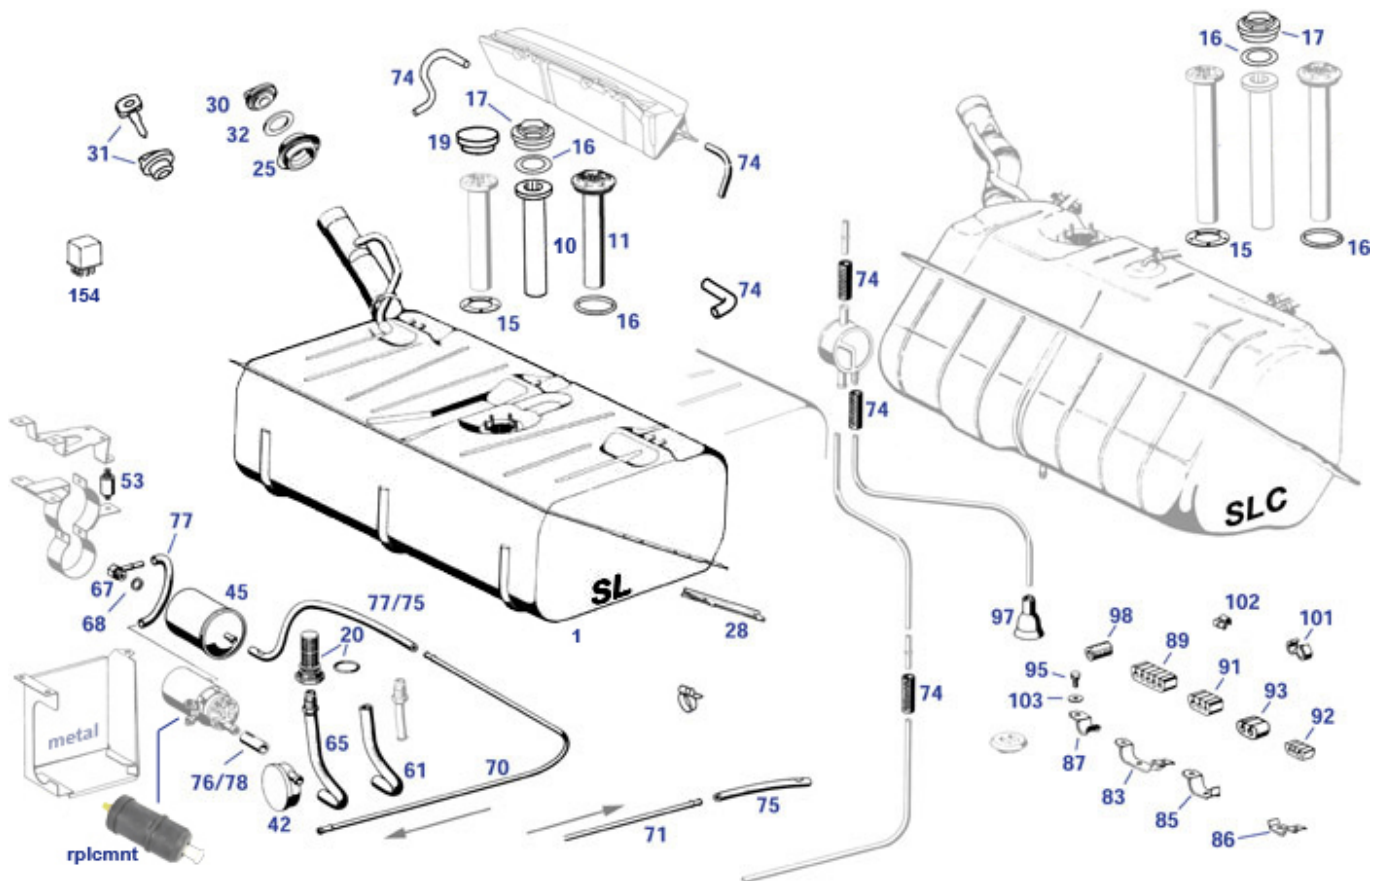

Rubber mount e.g. small fuel pump 247823	€ 3,90	clamp, fits e.g. 747004	999896	€ 2,25	
Rubber grommet 3/26 e.g. fuel tank 798860	€ 1,87	Fuel pump relay, V8 from '85, 10-Pin	754825	€ 58,85	
vent pipe		Upper Bracket, fuel pump assy	547080	€ 19,90	
rubber inlay, for 3 pipes (8 + 8 + 5mm)	247859	€ 5,63			
Generation "123", and SL ca. 1976 - 1985	547081	€ 82,40	A1074700789 Reservoir Gen II	747103	N/A
Universal Fuel pump, alternative for D-Jet	347005	€ 166,90	Fuel pump, Bosch 0 580 464 999	747905	€ 291,10
Hose clamp 13mm	747997	€ 1,99	Fuel strainer in fuel tank, w.seal	747713	€ 35,76
Relay, idle contr., fuel-pump, 7-pin, 380US '83->	754305	€ 73,13	hose clamp for diam. 11mm, stainless steel	999897	€ 2,38
Fuel hose 13 x 20mm, plain mantle	747027	€ 27,19	Hose clamp 18-27, worm thread style	999898	€ 4,11
Fuel sender, adapted for SL Gen III	747836	N/A	A0025452705 FP relay, eg. 300SL up to FN	754332	N/A
N/A! A0015454305 Fuel pump relay,details nee	754324	N/A	A0035450105	754334	N/A
Pump relay V8, ca. 81-85, 7 pin	754327	€ 70,21	fuel pump relais 3.8/5.0 early models	754322	€ 173,74
A0015450405 pump relay, 754384 different but OK ??	754326	N/A	6-Pin FP-Relay, US 80+81, repro fits 0015450605	754384	€ 74,11
A0015450705! Pump relay 280SL/SLC 3.80-8.81, 6-pin	754323	N/A	see 754921	754321	N/A
grommet, hose protection, e.g. fuel hose	798847	€ 1,87	Fuel accumulator K-Jet up to 02.'79, Repro	747609	€ 135,04
Fuel pump relay, V8 from '85, 10-Pin	754325	€ 36,21	6-Pin FP-Relay, US 80+81, repro fits 0015450605	754884	€ 29,90
del-t: foam piece @ tank, around return stud, use	768848	N/A	A1109870145 see 147016 or 347014	247014	N/A
del-t: foam piece @ tank, --> use 747682	768847	N/A	111, C107, not Roadster 107	398795	€ 2,30
Fuel Tank SLC	747801	€ 899,00	A1234700193 Checkvalve, fuel return	247065	N/A
Hose adapter diam 15->12mm, new pumps @ 82ltr	347998	€ 7,66	Fuel strainer in fuel tank, w.seal	747012	N/A