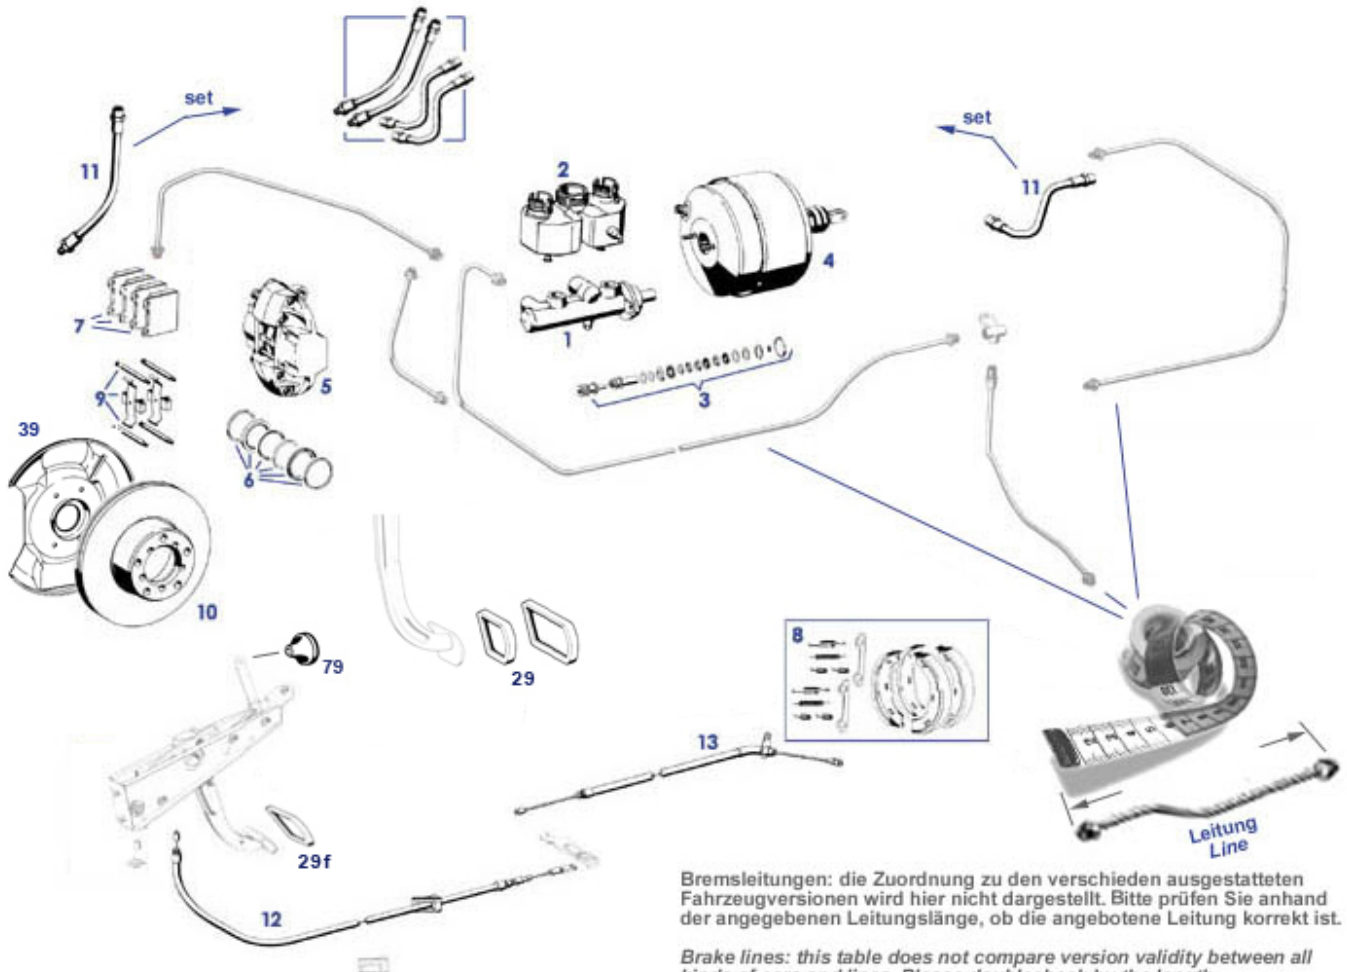

42 Brakes

42.a Brake small compendium

42.a Brake small compendium

Bremsleitungen: die Zuordnung zu den verschiedenen ausgestatteten Fahrzeugversionen wird hier nicht dargestellt. Bitte prüfen Sie anhand der angegebenen Leitungslänge, ob die angebotene Leitung korrekt ist.

Brake lines: this table does not compare version validity between all kinds of cars and lines. Please doublecheck by the length.

Brake line, ca. 2390mm, 190SL w.T-50, front Rt.	142013	€ 22,00	Piston, caliper e.g. 350 '73-'80	742316	N/A
A0024215798	742919	N/A	A0005867442	742916	N/A
A0025864442	742915	N/A	A0024215698	742909	N/A
Satz-Bremsklötze 300-500SL, vo. TEXTAR	742833	€ 58,95	Satz-Bremsklötze '80-'85 vorn Textar	742831	€ 45,97
Satz-Bremsklötze ??->'80 vorn Textar	742830	€ 30,64	Cal. 300-500SL frt rt 09.85->	742822	€ 137,30
Caliper 03.80->08.85 frfront right	742821	€ 139,13	Caliper 300-500SL front left side from 08.85	742812	€ 137,30
Caliper 03.80->08.85 front Left	742811	€ 139,13	Bolt, caliper '85->	742512	N/A
Set brake lines, SL w ABS LHD Gen I	742360	N/A	Bolt, Caliper	742312	N/A
Stift, Bremsbelagmontage	742929	€ 2,69	A1074201144 Dust cover, frt RH, ABS	742221	N/A
Bolt, caliper mounting	742212	€ 4,74	A1074201144 Dust cover, frt LH, ABS	742211	N/A
Nut	742199	€ 0,35	Brake line, e.g. ABS->wheel frt.rt.	742168	€ 12,02
Brake line 2510mm, eg LHD-ABS->wheel f.	742167	€ 24,40	Brake line 2295mm,e.g.LHD mastercyl->	742166	€ 38,50
brake line 300mm, div. purpose	742165	€ 5,87	Brake line, frt joint to rear distributor	742164	N/A
Knuckle jt.(lower) 114...,107 up to 85	742163	N/A	Bremsleitung mitte(lang) zB 380US früh	742162	N/A
Brake line 195mm :, 230frt Lt.,107 rear	742104	€ 21,00	Brake line e.g. rr.lt, 255mm	742102	€ 5,70
Rep.-Satz Bremssattel hinten	742926	€ 27,79	A0014207820	742930	N/A
Anbausatz BENDIX-Bremse hinten	742089	€ 12,99	brake disc 300-560SL front, FEBI	743399	€ 31,00