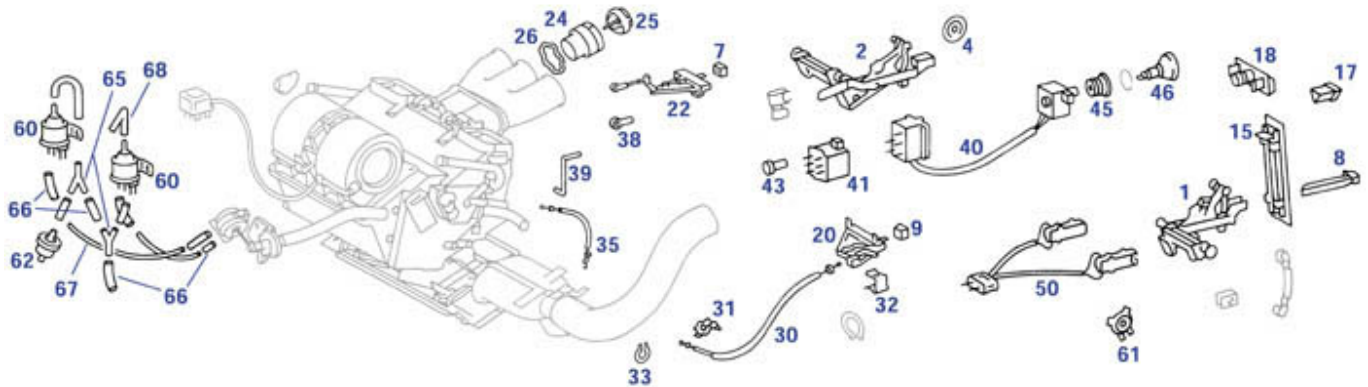

83 Heater System

83.c Operation early Type

83.c Operation early Type

	A1078330240 Lever handle, heater contro	783402	N/A		A10791008466057 MB-Tex seat upholstery,	791149	N/A
1	A1168300785 Heater control assy Lt. 74-	783051	N/A	2	A1168300885 Heater control assy Rt. 74-	783052	N/A
4	A0009902248	798149	N/A	7	Lever handle, vent. ctr	783404	€ 12,14
8	Lever handle, heater control GenII, 4x req	783482	€ 10,21	9	Lever handle, vent. Rt.	783406	€ 12,14
9	Lever handle, vent. Lt.	783405	€ 12,14	15	A1078350521 Escutcheon,heatctrl.6.72->8	783305	€ 226,09
15	A1078350621 Escutcheon,heatctrl.6.72->8	783306	€ 184,99	17	A1078330573 Sign w.arrow ->8.77	783303	N/A
17	Symbol label, heater adj. wheel	783309	€ 20,80	18	A1078330173 Defrost bezel ->8.77	783302	N/A
20	A1078300385 Lever, air jet Lt.	783063	N/A	20	A1078300485 Lever, air jet Rt.	783064	N/A
22	A1078301485 Lever assy, centre air jet	783065	N/A	24	A1078300054 Air jet	783070	N/A
25	Ball insert, air jet	783071	N/A	26	Ring, tensioner	783074	N/A
30	A1078300231 Wire, vent.jets	783002	N/A	31	rest: Clip, bowden cable, see 775858	775158	€ 3,57
32	Clip, bowden cable/ctl.	283034	€ 2,50	33	A0009949941 Locking clip	798179	N/A
35	A1078300431 Wire w. coil-pipe	783003	N/A	38	A0009912022 Pan for ball joint	783069	N/A
39	A1078330120 Con rod ->08.'74	783062	N/A	40	A1078200210 Fan switch ->09.'73	782034	N/A
41	A1078200510 Fan switch 9.73->8.81 (RH)	782036	N/A	43	rubber grommet	798769	€ 0,71
45	A1078330189 Escutcheon, fan switch ->81	782039	N/A	46	A1078200592 Knob, fan switch 6.72->8.81	782049	N/A
50	A1078200310 Micro switch assy ->8.74	783056	N/A	50	part of housg. el connector, to 754955	754957	€ 7,93
50	contact pin 4mm brass silver plated	754956	€ 0,54	50	Part of housg. 2-pole connector w.nose	754955	N/A
60	El. vacuum control valve	780054	€ 53,40	61	A1168000073 Vac control switch	783053	N/A
62	Vacuum valve	780981	€ 6,77	65	Y-connector, unfinished: open channels as req.	707180	€ 4,05
66	1 mtr vacuum hose	780985	€ 3,39	67	A0059973482 1 mtr vacuum pipe	780989	N/A

83.d Radiator Assy up to 08.'81

83.d Radiator Assy up to 08.'81