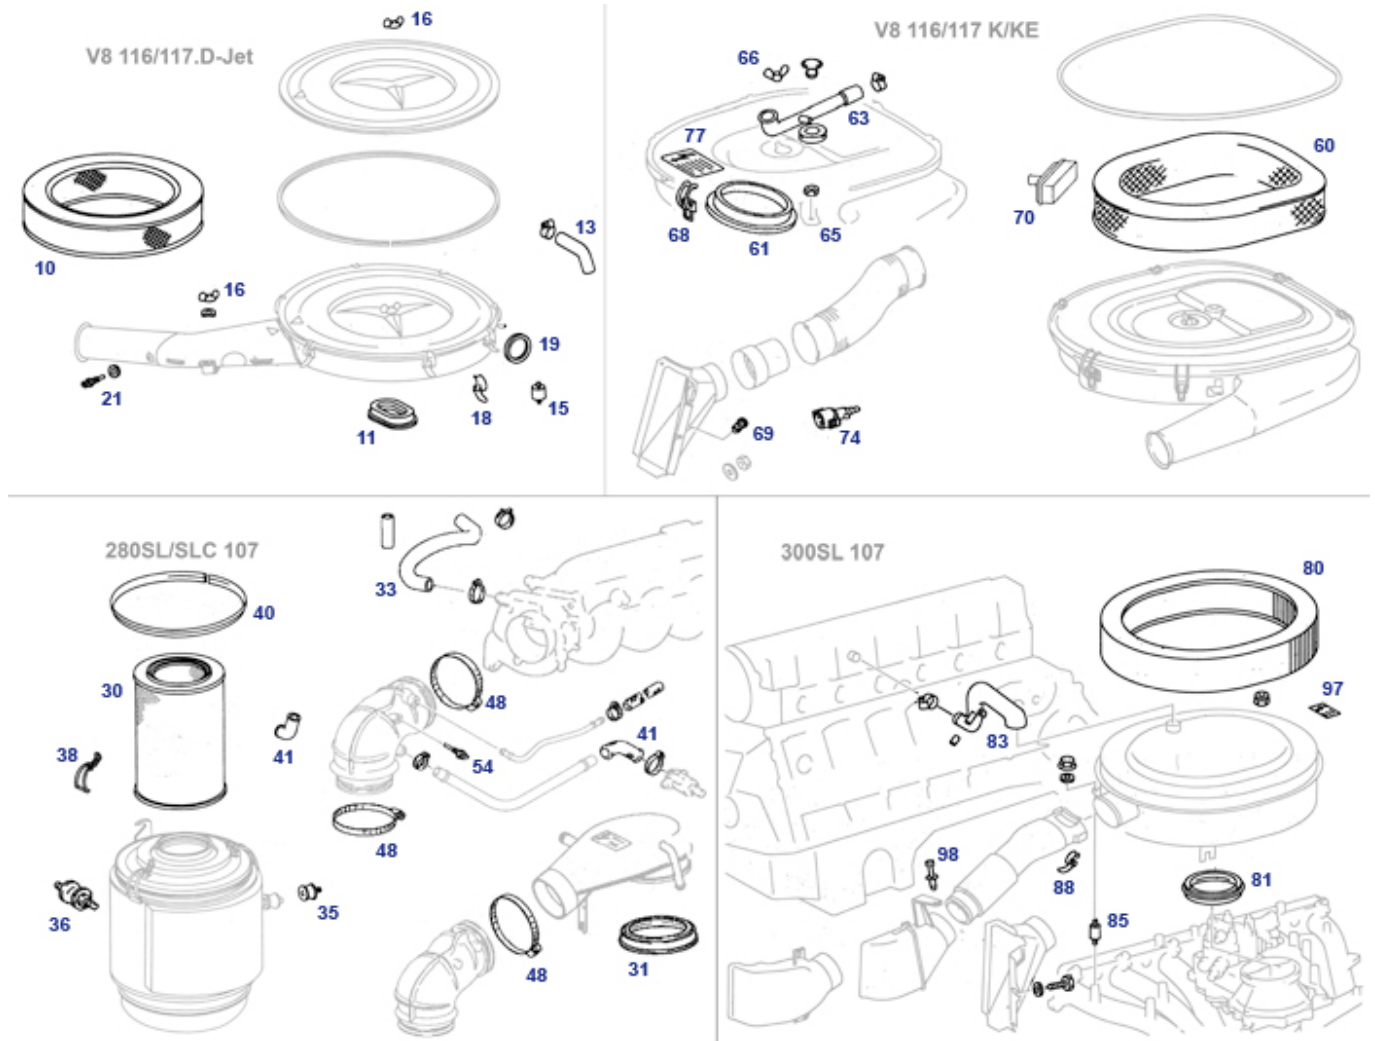

09 Engine Air Ducts

09.a Air filter

	A1109972782	709218	N/A	10	Airfilter V-8 early (round), No Name 709701	€ 21,42
10	Airfilter V-8 early (round) brand Mann	709401	€ 34,45	11	seal ring airfilter @ throttle, V8 D-Jet	€ 8,93
13	A1170940091 Rubberhose, valvecover to ai	709404	N/A	13	Hose clamp 24-32, worm thread style	€ 1,51
15	Rubber buffer, L40	709846	€ 6,69	15	see 247828	N/A
16	Wing nut, M6 yellow zined, batt.support, pws tank	154089	€ 2,55	18	spring clip airfilter housing	N/A
19	rubber band, airfilter bracket	709390	€ 1,40	21	Sealing ring ID8, eg. for hollow screw	€ 0,10
30	Air filter element R113, 280SL/SLC No	209402	€ 14,57	30	Air filter R113, 280 SL/SLC (MANN)	€ 34,90
33	Hose, M110.986 Eng-vent from FN	709215	€ 23,15	35	Rubber buffer e.g. air filter housing	€ 3,99
36	Mounting, af. flexible buffer	209406	€ 7,69	38	Wire clips, air filter box, Repro	€ 2,75
40	Seal for Air filter Lid (1m) | A0000942079	214020	€ 4,17	41	Hose 90°, air filter 230SL, M110-D-J	€ 3,84
48	Hose Clamp 80-100mm, fits air hose	709204	€ 1,32	60	Airfilter R/C107, V8 K-Jet+KE, MANN	€ 24,99
60	Airfilter R/C107, 8-cly. FN, NoName	709403	€ 14,28	61	Seal, air filter housing to inj-body, div. V8	€ 13,78
63	Hose Eng breather to filter V8 from K-J	709504	€ 12,34	63	Hose eng breather to filter V8 fromk-Je	€ 9,40
65	Rubber mount, e.g. Fuel pump, Air box	247828	€ 1,56	68	Clamp, wire, filter box	N/A
69	plastic rivet	799104	€ 1,05	70	Aux Air filter, if add air pump	€ 12,55