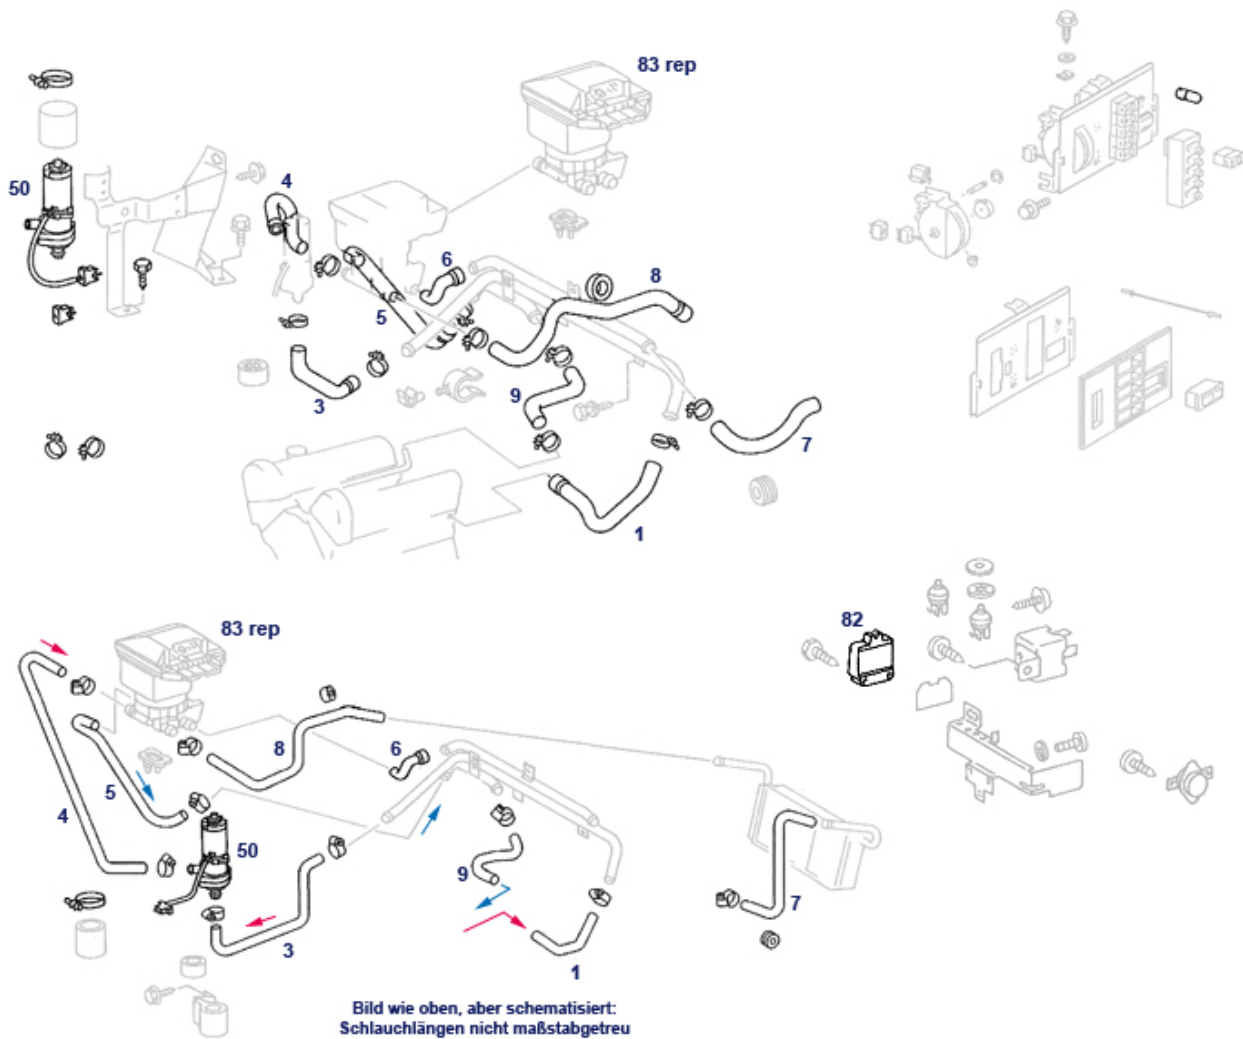

radiator hose to heater valve	750091	€ 12,48		Solenoid valve for electrical heater	783854	N/A
	Hose clamp 24-32, worm thread style	999889	€ 1,51		radiator hose 450/380 HVAC valve to return pipe	750897	€ 21,16
	A1078311894	750108	N/A		Hose clamp 20-32mm, worm thread style	750042	€ 1,09
	Hoseclamp 12mm to 20mm, worm thread style	250042	€ 2,07		Water hose ...4394	750813	€ 14,57
	A1078312394	750092	N/A		belt pulley e.g. A/C, data required	713399	€ 48,97
	see 754868	754068	N/A		Rubber grommet 13/34mm, diagonal	798752	€ 2,55
	Symbol label, heater adj. wheel	783909	€ 9,07		Symbol label, heater adj. wheel	783709	€ 9,00
	rubber bellows, fits vac actors 000 800 2275	780838	N/A		A4635016382 see 750068	750088	N/A
	A1078311994	750109	N/A		A0008303484 el. monovalve LHD systems from 81	783546	N/A
	Rep-kit for electrical heater valve	783054	€ 17,14		A1078312594	750090	N/A
	Rad.hose htg. Rt.	750075	€ 10,81		A1078311394	750093	N/A
	A1078311494	750094	N/A		A1078311794	750097	N/A
	A1078311694	750096	N/A		Cooling hose engheater please vehicle data	750074	€ 26,95
1	A1078312194 HVAC water feed hose M110 to pipes	750898	N/A	1	radiator hose 450 feed line, veh.w.climate-contr	750808	€ 15,61
3	Hose, heater feed pipe to el.pump, 450from, 380up-	750893	€ 8,93	4	radiator hose, feed, 450/380 AC1, el-pump to valve	750809	€ 12,04
6	radiator hose, 1988/1981 380 return to valve-unit	750896	€ 18,16	7	A1078311594	750095	N/A
8	Hose, heater return to US valve-block unit 450+380	750894	€ 12,11	9	radiator hose to eng return line	750890	€ 11,41