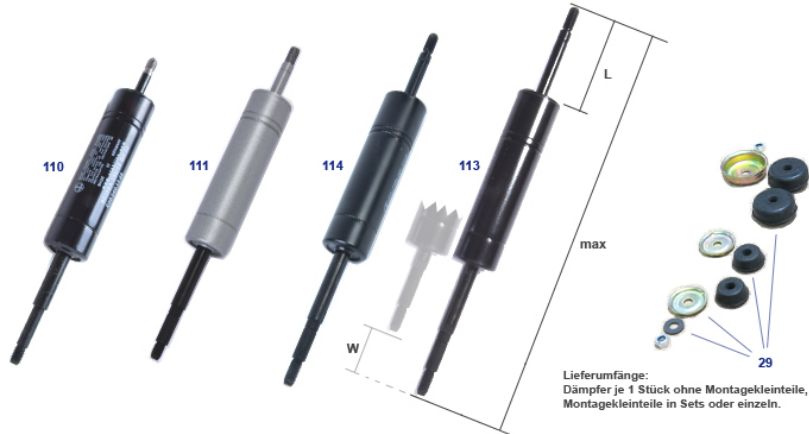

Lieferumfang:
Dämpfer je 1 Stück ohne Montagekleinteile,
Montagekleinteile in Sets oder einzeln.

Engine dampers do not change strictly only according to the initial registration or model: national versions such as manifold catalytic converters or gradual model updates make quick determination difficult. If you cannot provide us with complete vehicle data, the extended total length of the old part ("max" in the picture) is the next best identification aid.