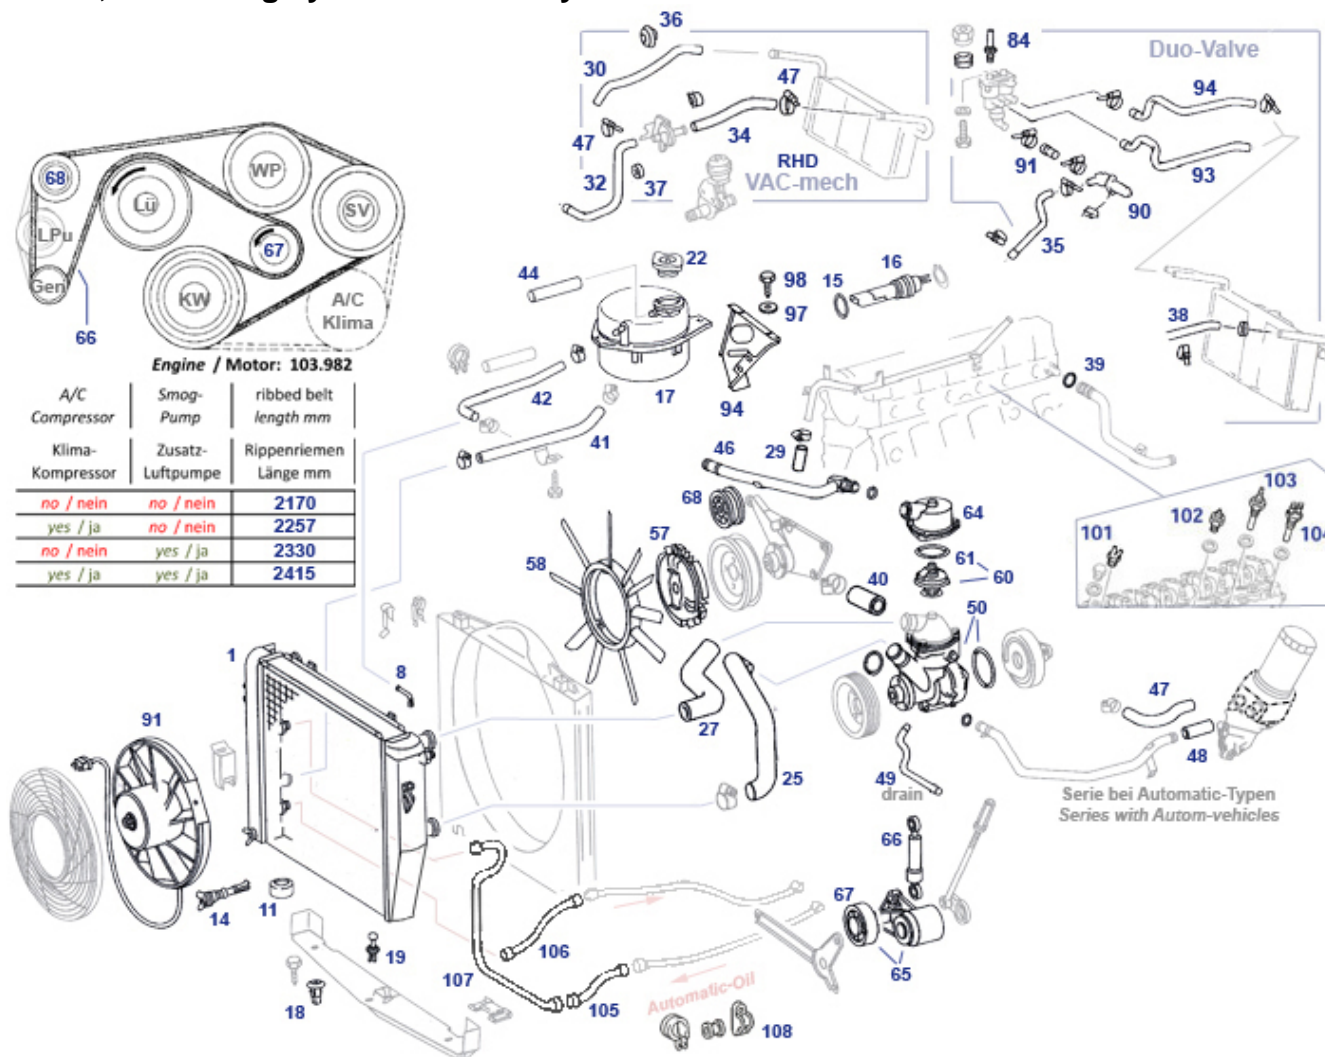

58	Fan blade M116/M117 from FN	720403	€ 202,70	60	Thermostat 380/500SL/SE/SEC 84°C	720010	€ 27,35
60	Pump housing gasket RHside, fits some 380	720313	€ 4,28	60	Thermostat 380/500SL/SE/SEC 84°C, BEHR	720910	€ 56,24
60	Gasket, WaPu -> thermostat, e.g. 380FN / to 720025	720312	€ 2,05	72	Temp.-switch 100° Celsius	207163	€ 9,62
72	Thermo switch 100°C	207863	N/A	78	Sender unit, coolant temp.gauge	754097	€ 6,66
84	Rep-kit for electrical heater valve	783054	€ 17,14	91	el. aux fan (frt mounted) div. 123, 107, ..	750751	€ 137,30
91	el. aux fan (frt mounted) div. 123, 107, ..	750851	€ 149,99	94	bracket for reservoir, can replace other variants	750039	€ 36,00
97	Washer, Star/frame	288047	€ 0,55	98	panelling screw Hex8, e.g. bumper 12 frt / 26 rr	799938	€ 0,32

50.b 20, 83 Cooling system 300SL only

A1075000549	750032	N/A	Support base with reroute pulley	920835	€ 70,48
Water hose, rad. upper, eg 129.060	950312	€ 6,50	see SLS no. 720829! (waterpump M103 Autom.)	720029	N/A
A4635016382 see 750068	750088	N/A	see 727913, brands merged	727013	N/A
see 750807	750007	N/A	Support base with reroute pulley	920135	N/A
Temp. sender unit, 4-Pole, KE-Jet / EZL	954396	€ 23,53	leaf spring, radiator to shroud	950022	€ 1,77
1m cooling water hose 12/19mm	250823	€ 7,14	thermostat 87°C, 280SL + 300SL, Marelli, ref.No. A	720108	€ 6,25
aux el pump, heater hose LHD	783860	€ 183,08	Radiator eg 300SL, brand "Dasis", ref 1075002703	750807	€ 799,99
8 A0005000894 - N/A -Stud, hose to	750307	€ 13,98	A1075040312	750052	N/A