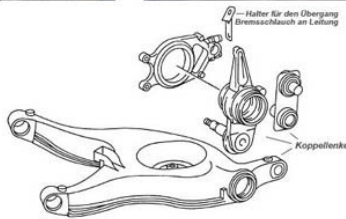

Bremsschlauch-Anschlussweise Hinterachse

Beispiel Ausf. II: Schlauch direkt an Sattel

Brake hose R/C107,C114,116rr. [742105](#)

€ 34,99

Brake hose,rr, fits "direct@caliper" [742106](#)

€ 33,20

42.g Equipment for ABS

ABS-Sensor front 107 from 09.'85, fits L or R	754442	€ 199,99
support, front one, brake hydraulics	762144	€ 117,81
ABS		
sped sensor ABS rear axle, (107 up to 08.'85 only)	754844	€ 184,45
authentic Repro similar Kostal Bakelite 20490	154052	€ 44,85
O-Ring ABS-sender @ diff housing	735242	€ 1,33
-NL- Kupplung	754375	N/A
A1239870039 rubber buffer ABS block	798942	N/A
A1074201144 Dust cover, frt RH, ABS	742221	N/A
del-t: sensor frt wheel speed ABS'85-> 107 LH	754443	€ 199,99
A1165400917	754341	N/A
Drehzahlfühler hinten ABS FN	754344	N/A
A0035457432 ABS control unit	754342	N/A
Mastercyl ATE, ABS Cars from 09.'85	743014	€ 218,95

3-way Clamp Fuel Pipes, W113 (EU)	247040	€ 2,90
support, rear one, brake hydraulics	762143	€ 83,30
ABS		
O-Ring ABS-sensor rear axle	735243	€ 0,98
A0005467041 el.clamp, see 154052	254063	N/A
tension guard, 4-pole US-V8 79-81	754238	€ 27,50
Application examples: Fuel pump relay W107 early (	754329	€ 17,85
A1074201144 Dust cover, frt LH, ABS	742211	N/A
A1163280684	742039	N/A
A1074280085	742038	N/A
relay, see pict	754346	N/A
ABS-Sensor front early 107, fits L or R	754343	€ 170,19
A0045423017 Sender unit.brake system	743054	N/A
Mastercyl FEBI, ABS Cars from 09.'85	743814	€ 83,30