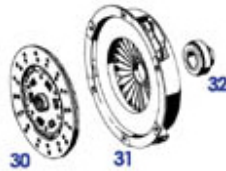

25,26,27,29,30 Gearbox, Clutch, Automatic, Pedal

25 Clutch disk, if manual gearbox

	Clutch disc 350SL/SLC	725000	€ 162,39		Thrust plate 228mm, leaf spring style	525002	€ 95,20
	Kupplungs-Rep-Satz 280SL/C mitte	725101	€ 321,67		Kupplungs-Rep-Satz 280SL/C früh	725100	€ 314,53
	Universal Cap, closes hole in front of starter gea	799279	€ 2,37		clutch rep.-set, W107 - 2.8, 4gear shift, primordi	725103	€ 434,35
30	check 225800 if OK	725801	€ 117,12	30	Clutch disc 280SL/C, 5-speed	725001	€ 165,23
30	Clutch disc 350SL/SLC	725900	N/A	30	Clutch disc 300SL, 26 teeth, / 240mm	725011	€ 346,74
30	Clutch disc R113, 107-2.8 4-speed LUK	225800	€ 158,29	31	Clutch press. plate 300SL	725012	€ 171,18
31	Clutch press. plate 3.5, updated design	725010	N/A	31	Clutch press. plate 280SL/C, S/SE/SEL	725002	€ 128,79
31	clutch pressure plate	725812	€ 194,34	32	Clutch release bearing ref 001 250 2415, 300SL	725014	€ 37,53
32	T/O bearing 280SL/C, 350SL/C, see photo	725004	€ 60,42	35	Clutch rep-kit, content 725001 + 525002 + 725014	725102	€ 282,95

26.a 4-Speed manually, linkage&box

Picture plate related to 4-speed series (280/350). Overview of these and other series manual transmissions in the R/C107: 350SL/SLC 4-speed gearbox 716.100 = GL 76/27 A 280SL/C 4-speed 716.001 = GL 76/18 B, until August 1976 280SL/C 4-speed 716.006 = GL 76/18 D, Sept. 1976 to August 1981 280SL 5-speed 717.402 = GL 275 C, from September 1981 300SL 5-speed 717.431 = GL 76/27 B-5