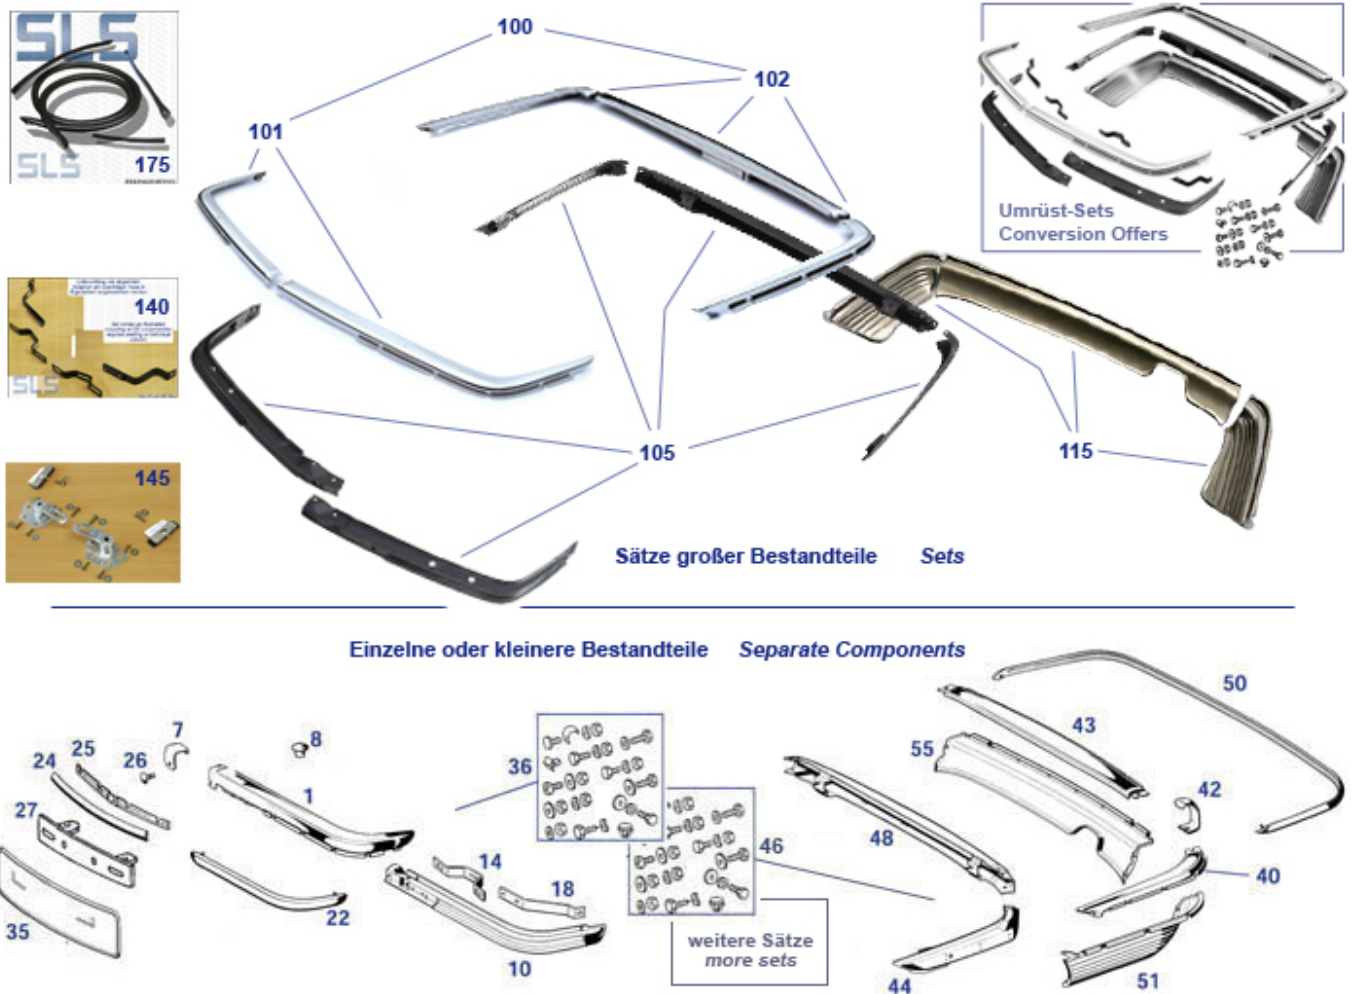

88 Bumpers, european

All parts shown (except special holders, click areas 145 and 140) are compatible with the small standard bumper of the normal Europa models. If you wish to convert large US bumpers to small Euro bumpers: Please keep in mind that no "plug and play" solutions are possible, as the bodysells have differences in the areas of the connection points. We will be happy to put together offers for you that provide information about various set-up options. Assembly instructions are not available, advice from specialized companies is recommended.