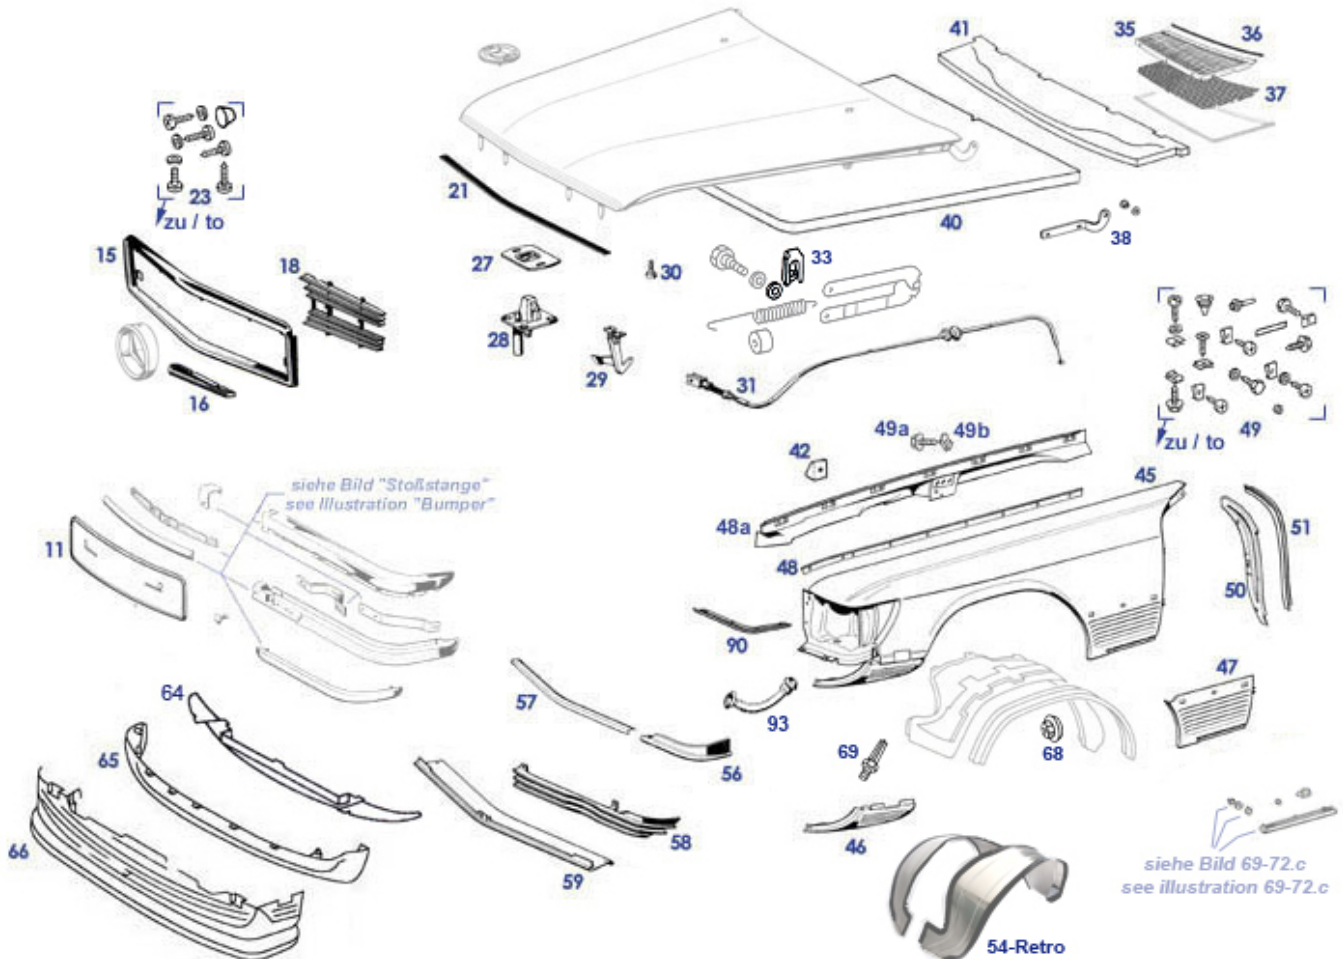

55	Dec.skirt R/C107, rr. mid.ALU	788276	€ 135,60	101	(not aluminum, Reproduction that does not meet the standard of or	788801	€ 821,10
102	Reproduction that does not meet the standard of or	788802	€ 920,47	140	bracket set for EU front bumper, see illustration	788840	€ 250,00
145	Set adapting supports EUR pumper->US-body, zined	788750	€ 267,75	145	Set adapting supports EUR pumper->US, long wings	788753	€ 239,00

88 Front Wings, Bonnet

cheese head screw with cross recess H M5X8	788158	€ 0,15	A1078800340 Cover strip, under h'lamp,	788151	N/A
A12666980158 clip	772156	N/A	A0019872651 see 783019 Seal profile, f.	783019	N/A
A1078800177 Bonnet (hood) stay, lt.	788003	N/A	see 788931	788058	N/A
A1078810501 Repr. panel,fr. wing, front	788015	N/A	Front Right Lower Wing Repair Panel -1078810601	788025	N/A
A1078800464 Safety hook, bonnet lock	788031	N/A	Washer large diameter. 5mm galvanized	990112	€ 0,03
A1238170378 Licence plate back R/C107 f	788089	N/A	A1078800440 Cover strip, under h'lamp,	788161	N/A
Bushing for clip, white	772005	€ 0,48	panhead tapping screw 4,8 X 13	788206	€ 0,30
A1209840033 hex bolt, large, bonnet stay	788009	N/A	A1239940148	788008	N/A
washer 4,3 X 12 X 1	799890	€ 0,14	A1119870340 Guide rubber, bonnet	788600	N/A
sealing strip, see 199995, 699995	299995	N/A	Escutcheon, protection, trim	772807	€ 0,23