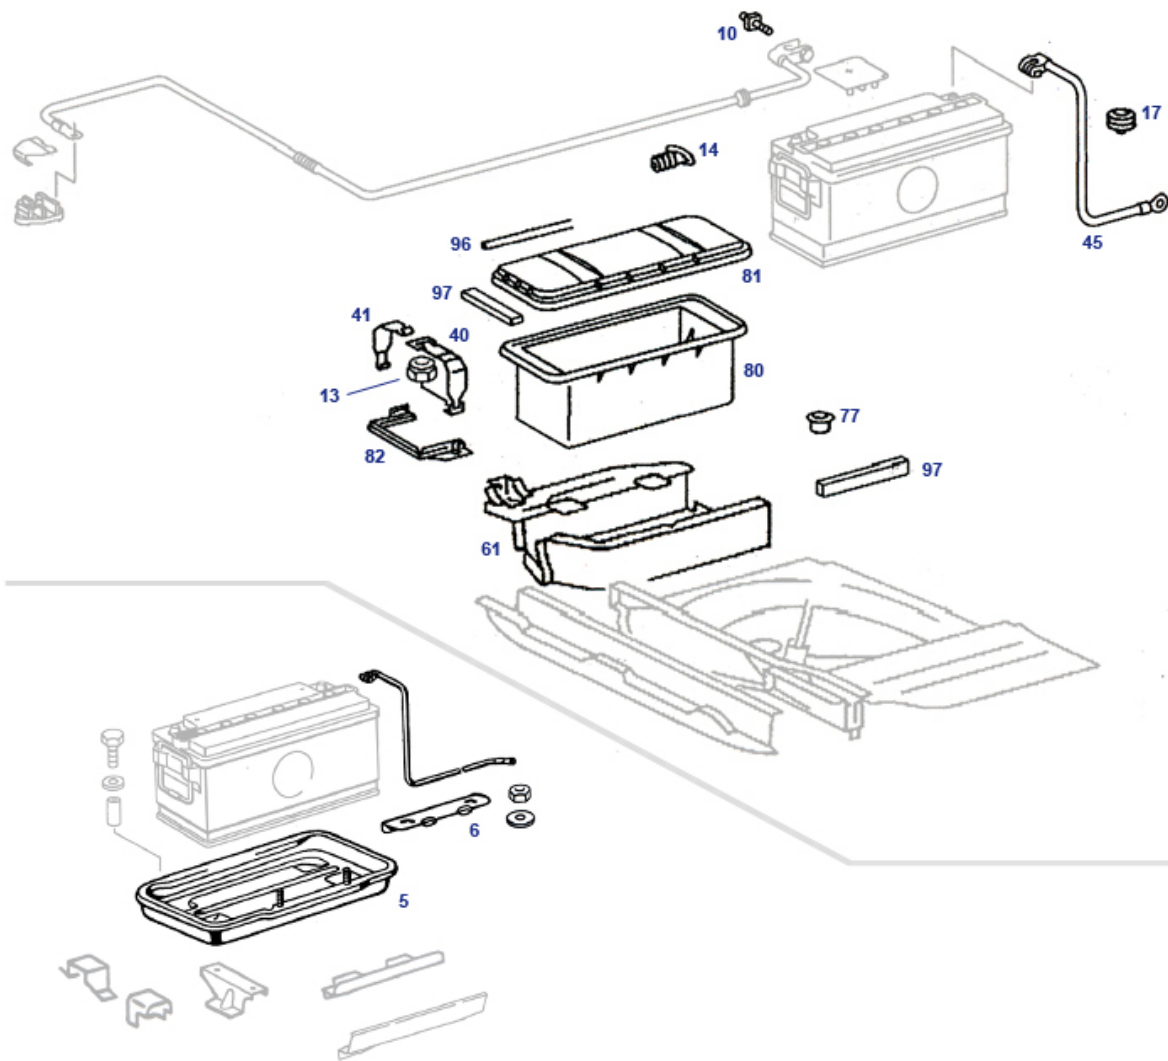

Rubber grommet 11/30, blue silicon rubber	299517	€ 1,59		A1076202114	762252	N/A
	A1076261112	762156	N/A		A1076261012	762155	N/A
	A1076202214	762254	N/A		A1078400088	784540	N/A
	A1076201314	762251	N/A		A1076200414	761228	N/A
	adhesive label, symbol "critical accu height"	799950	€ 14,23		Washer 6,5 x 13	799915	€ 0,17
	Rubber grommet 11/30, bulkh(190),107,...	299017	€ 1,59		see 798876	798776	N/A
	A10768006467088	768320	N/A		raised csk.head tapping screw 3,9 X19 zinc plated	788709	€ 0,19
5	fits all R/C 107 with battery in engine bay	761226	€ 64,26	6	del.-t. battery fixing bracket A1076260612	762154	€ 17,40
6	nut M6 w. flange, zinc plated	799913	€ 0,37	10	battery terminal screw M8 X28	554010	€ 0,77
13	hex.nut with non metallic insert M6, zinc plated	799812	€ 0,19	14	del-t: plastic grommet, starter wire @ boot	798876	€ 2,26
14	Rubber grommet 10/42, starter/generator wire	199014	€ 2,75	17	Grommet 6/26	299819	€ 3,15
40	metal strip left part for batt. mounting	784640	€ 59,85	41	metal strip right part for batterie mounting	784641	€ 28,05
45	Ground wire, trunk mounted battery	754245	€ 69,62	61	Rep.panel trunk floor right	761083	€ 104,96
61	Mounting Bracket Rear Bumper | similar to A1076160	761415	€ 31,40	61	Trunk floor RH,Repro "Batt in trunk"	761881	€ 391,99
77	Grommet,multihole 27mm	798777	€ 2,59	80	Box for optional equipment "battery in trunk"	754080	€ 124,95
81	battery box cover for optional equipment trunk mou	754081	€ 55,16	82	holding frame for batt.-box (trunk mounted) front	754082	€ 40,17
82	holding frame for batt.-box (trunk mounted) rear p	754083	€ 40,17	96	1m round profile	799696	€ 1,31