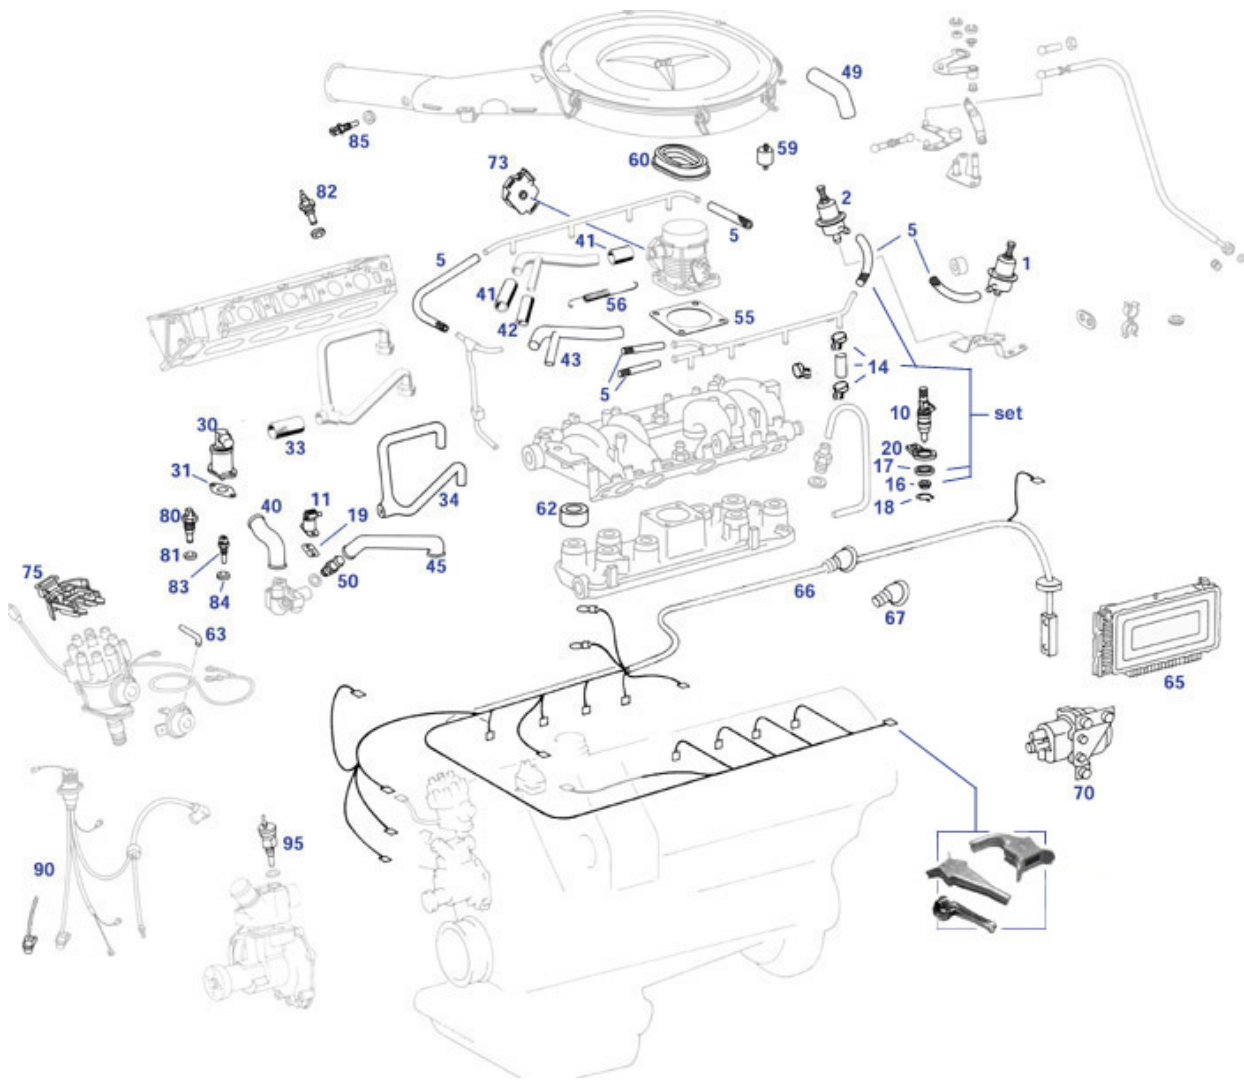

Gummikappe für 5-Pol-Stecker, zB bei "Gebiss" D-Jet	754355	€ 13,35	Set D-Jet "350" connectors and caps	754834	€ 162,46
Connector (male) , 4-pole, complete	854182	N/A	Rubber cap, ECU-unit connector	854359	€ 69,91
bei Bestellung bitte Daten: Land, Motornummer, FG-	754751	€ 999,99	A0035452626 Solder bushing 4mm, connect	854055	€ 0,58
A1169971881	798758	N/A	contact pin 4mm brass silver plated	754956	€ 0,54
Grommet, angled, 19/27mm oval	747177	N/A	connector housing for 5 crimp shoes	754376	N/A
A1164761826 90° fuel hose			Spring, acc turn shaft	730028	€ 3,68
A1102770550	727212	N/A	Rubber boot el.switch+sensor 2-Pole, bent shape	754851	€ 14,57
Fuel pressure regulator, D-Jet, aftermarket repro	707880	N/A	Set D-Jet "450" connectors and caps	754835	€ 169,80
connector plastic insert 4-pole	754374	€ 6,68	Small crimp shoe, e.g. engine harness	754188	€ 0,18
A0095455228 Connector housing, 4-pole	854077	N/A	see 247828	247028	N/A
Gummikappe, El.Anschluss zB Warmlaufg.	754170	€ 9,92	A0145458528, 4-pole housing, replaced MB-design	254079	N/A
A0005453228 Cable con.,4 pole,230SL	254059	N/A	Satz Steckkupplung 2-Pol	754182	N/A
Rubber Boot on to Thermoswitch	254125	€ 9,39	set 24/25-pole terminal components, D-Jet-Ecu	754845	€ 109,24
Rubber cap for 2 pole connector	754352	€ 16,99	rubber cap 4 pole connector	754354	€ 29,99
A1160780083 Injector insulation, late D-Jet	707328	N/A	connector plastic insert 2-pole	754372	€ 2,38
A1170700284	707278	N/A	A0095452128 Cap for 4-pole connector	854078	N/A
locking shim, acc link mounts	707277	€ 1,36