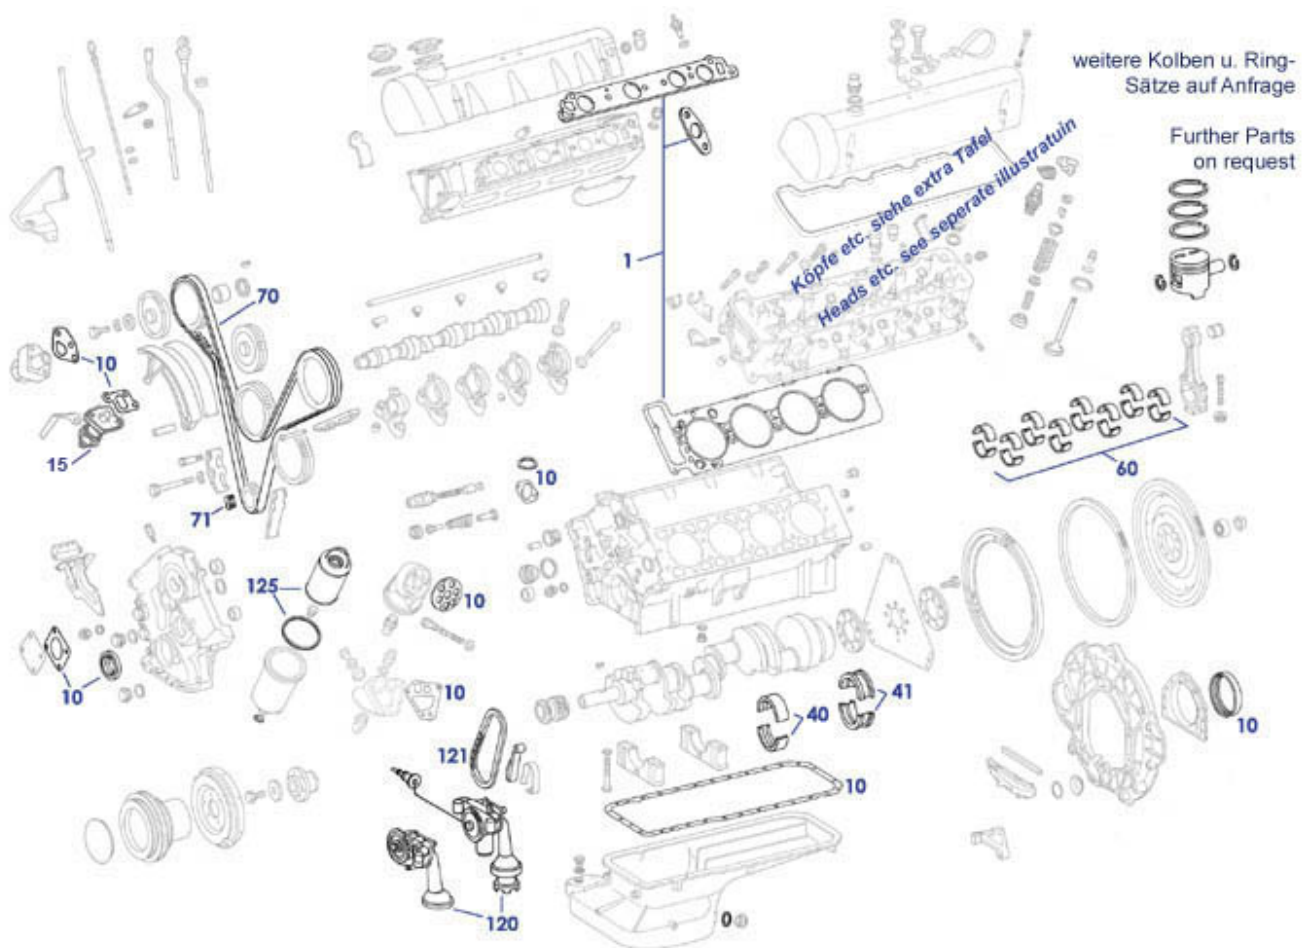

chain tensioner M117.98x late US, cars w.smog pump	705133	€ 162,68		Piston 93,00mm M116.984	703323	N/A
	Chain tensioner, M116/117 .96x (Alloy-V8), FEBI	705131	€ 99,21		chain tensioner 3.5 and 4.5, cars w/o smog pump	705130	€ 139,49
	washer, cyl bolts	701022	€ 2,08		In hex cyl bolt 12.9, M10x50	705103	€ 1,82
	spring bushing, e.g. intake seal fixture	714359	€ 0,69		Oil pan gasket, V8 with steel pan, ELRING	701401	€ 30,76
	Piston 92.00mm M116.984	703321	N/A		Piston 92.50mm M116.984	703322	€ 168,34
	Chain guide rail upper, 3.5/3.8/4.2 new	705325	€ 4,11		A1160501611	705830	N/A
	Chain tensioner, M116/117 .96x (Alloy-V8)	705831	€ 47,60		A1170501011	705833	N/A
	Washer 6,4 x 11 zinc plated	799914	€ 0,12		Gasket per exh-channel V8 up to 4.5	714390	€ 3,55
	del-t: Rocker arm, all V8 116+117	705841	N/A		Dichtring, Verschlussmutter Kettensp.	705146	N/A
	oil pan gasket, V8 with steel pan	701418	€ 15,14	1	Gasket, inlet plenum -> head L or R	714352	€ 8,66
1	Gkt.set,cyl.head 350SL/SLC lft	702350	€ 101,85	1	Gkt.set,cyl.head 380SL/C Lt up to FN LT	702351	€ 71,29
1	Gkt. set, cyl. head 380 LH. late FN	702352	€ 111,93	1	Gkt.set,cyl.head350SL/SLC Rt.	702360	€ 101,85
1	Gkt.set,cyl head 380SL/C FN Rt	702361	€ 64,28	1	Gkt. set, cyl. head 380SL RH from FN	702362	€ 113,59
1	M117.960 & M117.961 Engine Left Head Gasket Set	702550	€ 135,92	1	Gasket intake/head LH FN 117.985 US	714341	€ 10,70
1	fits: iron engine, K-Jet w.no smog-pump	702450	€ 96,04	1	Gasket intake/head RH FN 117.985 US	714342	€ 8,39
1	NLA: Head gasket set 420SL RH Elring -> see 702761	702461	N/A	1	NLA: Head gasket set 420SL LH Elring -> see 702751	702451	N/A
1	Gasket set cyl.head 350SL/SLC right	702860	€ 96,39	1	Gkt.set, cyl.head 500late/560 lt.	702551	€ 111,48
1	M117.960 & M117.961 Engine Right Head Gasket Set	702560	€ 132,69	1	Gasket set cyl.head 350SL/SLC left	702850	€ 94,27