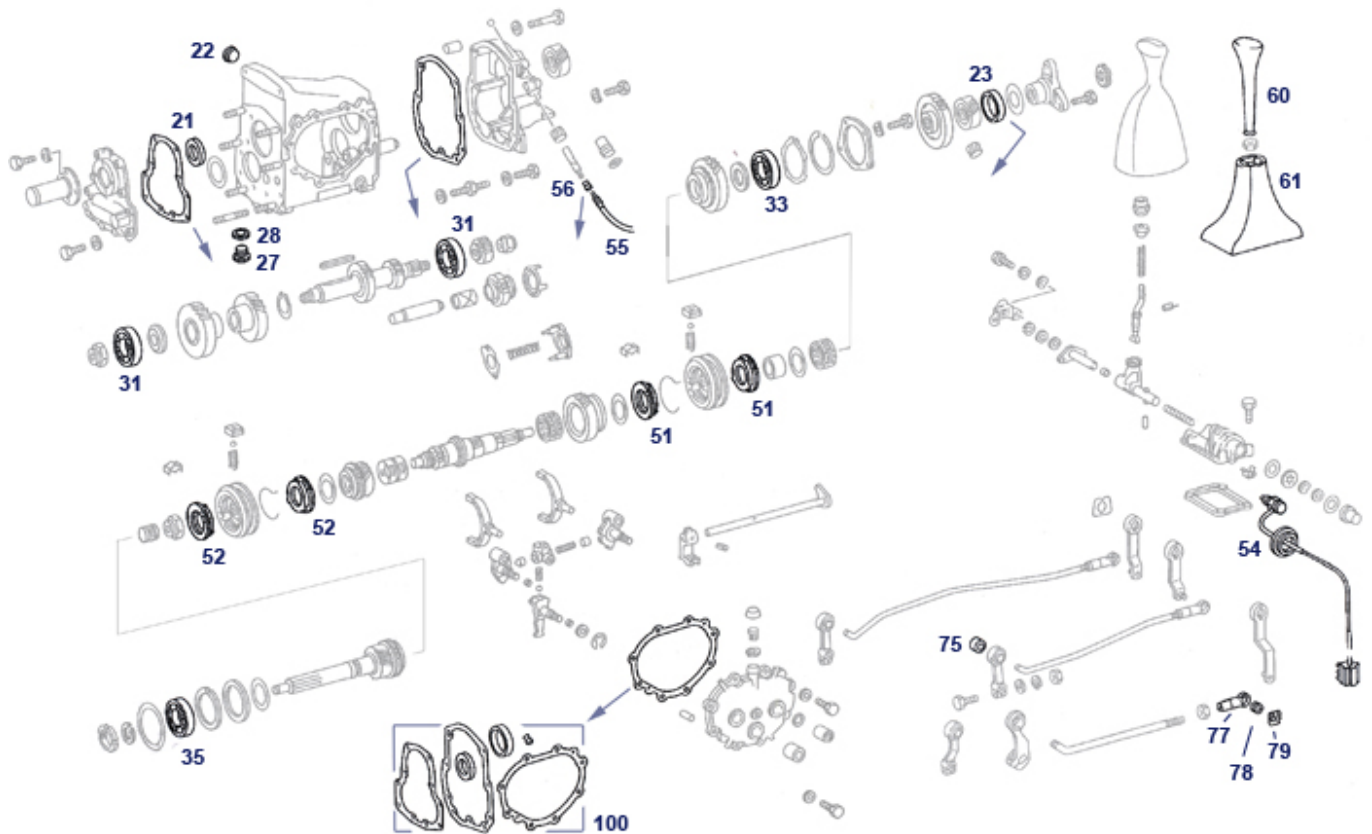

Seal, lever mount at tunnel '85->, man+aut	726851	€ 3,57	21	Seal ring input shaft eg G717 5-sp	926042	€ 14,35
21	Seal ring inp-shaft eg G716,717..	526030	€ 8,71	22	Plug screw M22 with collar	114035	€ 24,61
23	Seal ring rear gearbox shaft, e.g. 280-4-speed	726230	N/A	24	Nut, to shaft	526071	€ 3,15
27	Plug screw with collar, M24	226046	€ 1,64	28	Seal Ring | gear box drain plug	226047	€ 0,44
31	ball bearing countershafts, 25x62x17	226076	€ 52,18	35	Bearing e.g. main shaft, manual gear 3.	726059	N/A
51	Syncronizer ring e.g. G717, 1152622934	526051	€ 27,37	52	Syncronizer ring 1152623034	526053	€ 27,37
52	Syncronizer ring 115 262 1634, OD ca 71,5	526052	€ 27,37	54	N/A ! Reverse light switch, console shifter, ca. 6	726808	N/A
55	Speedo cbl. 280SL/C, 4-gear LHD -->03.8	754115	€ 33,05	55	A1075421007 Speedom.shaft 280SL/C RHD ,	754130	N/A
55	Speedo cbl. 350SL/C, 4-gear LHD -->03.8	754105	€ 36,74	55	Speedom.shaft 350SL/C RHD ,4-speed	754110	€ 39,07
56	Seal ring speedo shaft, e.g. 4sp man 716.001	726039	N/A	58	Gasket, lever mount, 4-sp and aut ->'85	726850	€ 13,69
60	Man gear lever 4-speed, Vinyl, black	726000	N/A	61	Lever bellow, rubber, design 123, fits mid.gen 107	726805	€ 89,25
75	Bushing, eg gear lever link	726109	€ 0,98	77	End piece shift linkage clip, e.g. autm.-shift link	726038	€ 6,46
78	Buchse, Schaltgestänge	726111	€ 1,08	79		726045	€ 1,25

27.a Automatic to 03.80: K4A, W4B, W3A, W3B

The gearbox number is, for example, stamped at the edge of the base and/or can be found on a type plate; it usually starts with the aggregate type 722.xxxx. and the country version may be relevant. For spare parts inquiries, we ask you to provide this data. Your vehicle data card also shows the transmission number at the factory delivery.