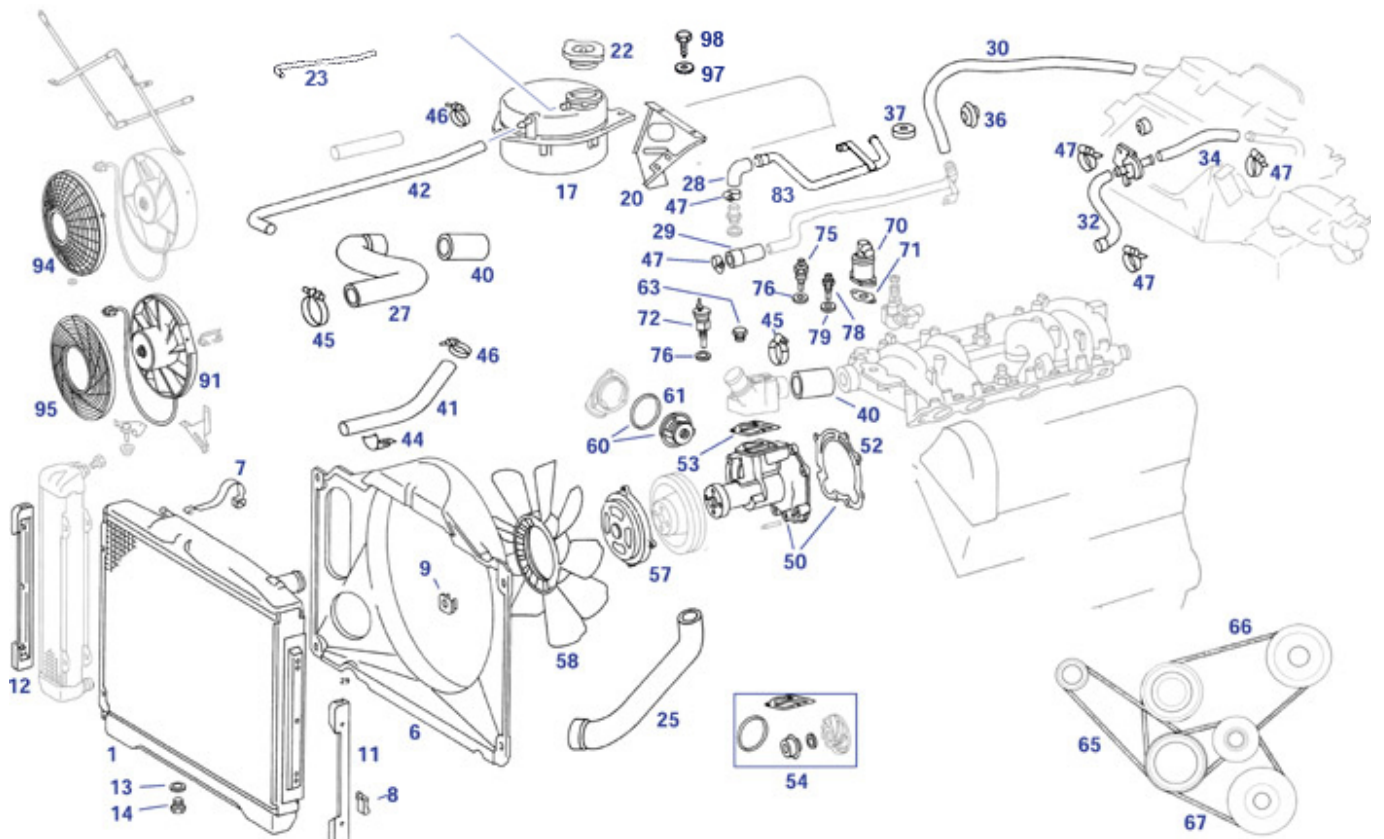

Cooling system circuit for iron cast V8, standard equipped / european:
illustration no A/C, no electric pump

	belt pulley e.g. A/C, data required	713399	€ 48,97		water stud M116 heat return to pump	720091	€ 36,62
	A1075010101 replaced version of a radiator	750002	N/A		1m cooling water hose 12/19mm	250823	€ 7,14
	Water hose to engine450 return pipe	750810	€ 20,13		shorter variations have been replaced by this	750605	€ 5,80
	O-ring, eng. housg	218412	€ 0,55		content comes with cap for thermostat	720018	€ 146,87
	Hose, heater feed pipe to el.pump, 450from, 380up-	750893	€ 8,93		Hose, heater return to US valve-block unit 450+380	750894	€ 12,11
	1 m water hose i-D 42mm	750705	€ 36,16	1	We would be happy to advice you	750203	N/A
1	A1075010901 Radiator 350/450SL/C, also see 750002	750003	N/A	6	Overhaul service	750011	N/A
7	A1075040186	750061	N/A	8	A1075050255	750011	N/A
9	cage nut M5	750063	€ 0,94	11	A0039880678	750062	€ 2,20
12	Rubber support, radiator RH	750058	€ 7,96	13	Rubber support, radiator LH	750057	€ 7,96
14	see 250027	227008	N/A	17	see 207115 Copper shim	799309	€ 1,06
17	Coolg liquid reservoir, mid.generation	750031	€ 124,95	17	Expension Tank for Cooling Water (mid. Gen.)	750831	€ 145,14
20	bracket for reservoir, can replace other variants	750039	€ 36,00	22	A1075000449	750030	N/A
25	Rad.hose 350/450SL/C	750024	€ 8,50	27	Radiator cap ref A 123 501 0215 char-id 120	750016	€ 4,41
28	water hose, V8 return pipe to thermhous	750304	€ 5,08	29	Rad.hose up. 350/450SL/C	750019	€ 13,70
30	Heater return hose, early V8 (Vac-valve)	750877	€ 19,14	32	Hose,thermostate housg. 3.5/4.5 K-Jet	750404	€ 0,71
32	CL hose heater, feed, M117 w.vac-valve	750876	€ 15,02	34	CL hose heater, feed, 3.5 , 3.8 FN	750879	€ 19,14
36	Rubbergrommet, heat.return Rt. or drain 108boot	799003	€ 13,01	37	CL hose heater, feed, all RHD, LHD->82	750881	€ 19,14
37	A1169870041	750397	N/A	37	Foam ring, heater tube	750395	€ 3,32
40	Hose, length 40mm, replaced in 750505	750105	N/A	41	Gummiring bei Wasseranschluss	750396	N/A
42	Water hose, 8/15mm per metre	250016	€ 24,50	42	Water hose, i/D 18mm per metre	250019	€ 19,10