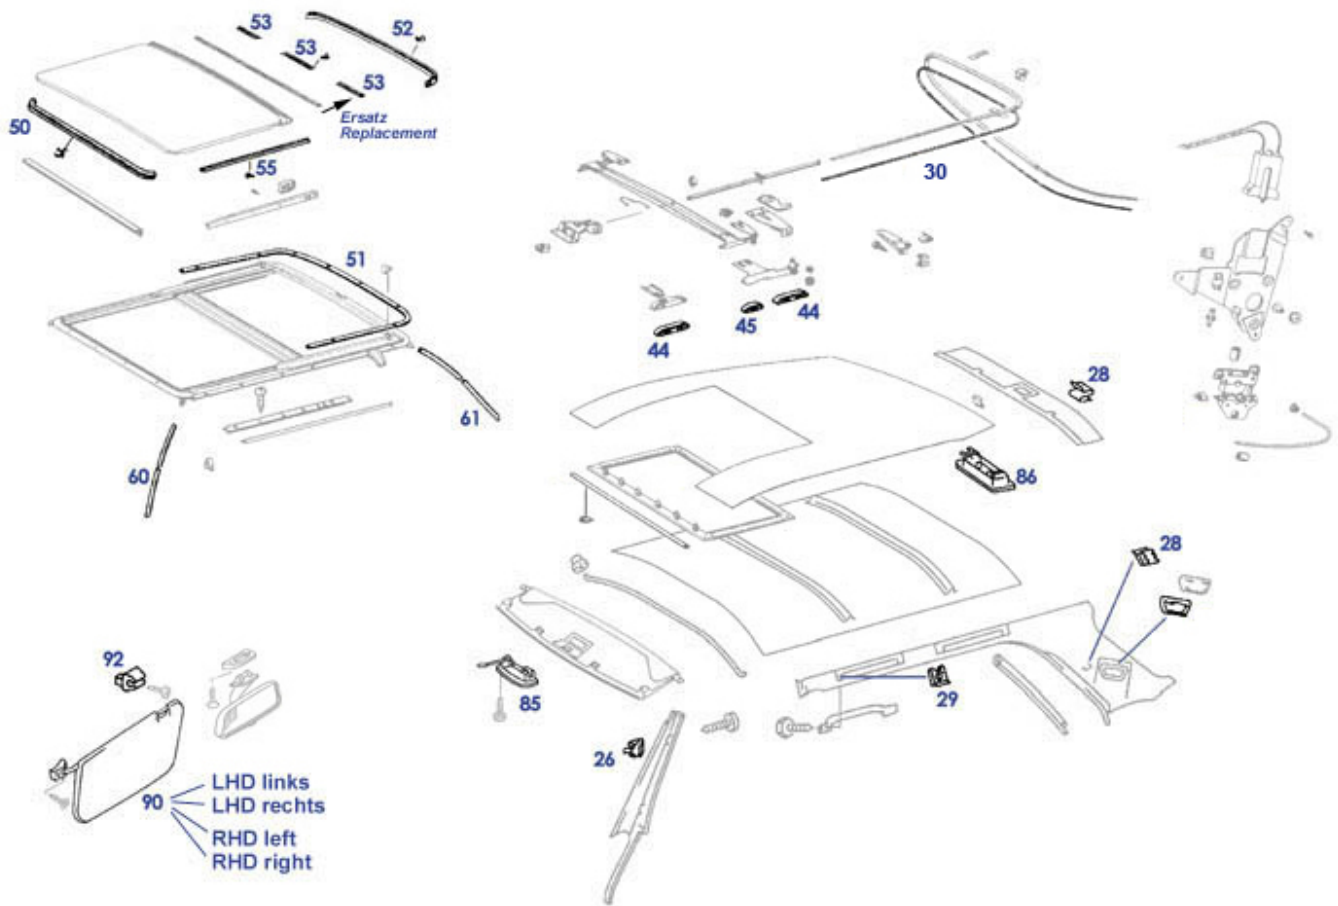

15	Clip, w/s dec. trim strips	767846	€ 1,19	15	S'shine r'fr.+cover, cremegrey	778090	N/A
	Foam sheet per square mtr, D=5mm	368037	€ 8,65	15	Clip, e.g. s'roof vinyl frame	798737	N/A
16	A0019876052 Profile, s'shine r'fr.,	769815	N/A	26	A1079880678 Clip	798736	N/A
	pe						
28	A1079881878 Clip	798738	N/A	29	Spire nut for handle	798739	€ 0,45
30	Sunroof cable 107SLC	778031	€ 219,00	35	A0008202442 El. motor, sunshine roof	778901	N/A
39	A0008202807 Mech., El. sunshine roof	778902	N/A	44	A1087800183 Slider,s'shine roof, front/	778974	N/A
45	Slider,s'shine roof, middle	778975	€ 40,45	50	A1077820198 Seal,sunshine roof, SLC, fro	778900	N/A
51	A1077820098 Seal,sunshine roof, rear	778925	N/A	52	A1077820298 Seal rear, sun roof C107	778910	N/A
53	A1157840497 Insulation strip,s'shine ro	778915	N/A	55	Niete z.B. ESSD-Anschlag	798168	€ 0,39
55	A1087820198, brush L or R sunroof	787920	€ 44,95	60	A1077820196 Water run-off hose, front	778943	N/A
61	Water drain hose, sliding roof, div.	778845	€ 17,73	85	Roof interior light SLC front	782026	N/A
85	A0008252301 Roof interior light SLC fr.	782025	N/A	86	A1238200501 Roof interior light SLC fr.	782024	N/A
90	A10781005109002 Sunvisor lft.w/o.mirror	781291	N/A	90	A10781006109002 Sunvisor Rt. w.mir. whi	781292	N/A
90	A10781025107103 Sunvisor lft. w.mirror	781475	N/A	90	A10781026107103 Sunvisor Rt.no mir. sil	781476	N/A
92	Bush,sunvisor, beige	781229	N/A	92	A10781102418319 Bush,sunvisor, light gr	781249	N/A