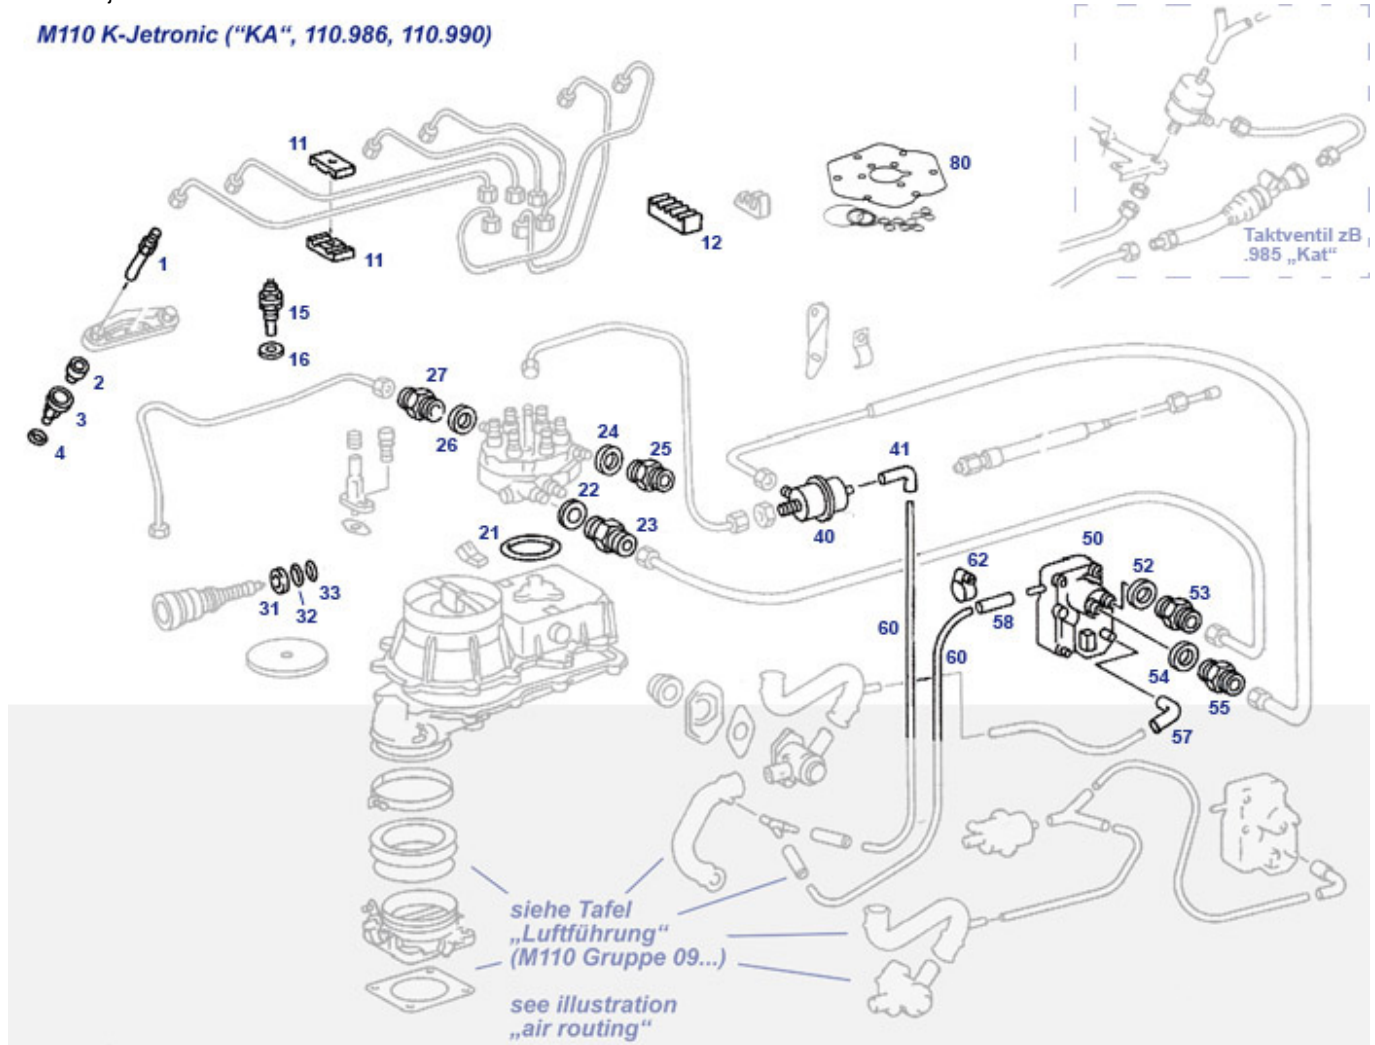

07.e-h K-Jet (CIS) Injection

07.e KA Injection 280SL/SLC

07.e KA Injection 280SL/SLC

M110 K-Jetronic ("KA", 110.986, 110.990)

	Gasket, start valve,air distributor	707709	€ 0,60		Taktventil K-Jet USA (Lambda-Reguliert)	707445	N/A
	Joint @ throttle linkage | M110	730615	€ 4,46		A1100940791 hose, filter to bucket	709229	N/A
	Rubber mount, e.g. Fuel pump, Air box	247828	€ 1,56		Seal ring 10x13,5, Alu, e.g. sender, hollow bolts	227023	€ 0,50
	Fitting, fuel, M8x1 M10x1, CIS	707489	€ 9,25		Idle air hose / distrib FN	709415	€ 31,78
	Sender unit, coolant temp.gauge	754097	€ 6,66	1	Injector, K/KE (except V8-85->)	707105	€ 37,44
2	Rubber, K-Jet, 110.986/990,116/7.960-EU	707219	€ 1,82	3	Injector capsule M110 K-jet late	707218	N/A
4	Seal ring e.g. K-Jet injector M110	707215	€ 0,89	11	half clamp, metal, 2-lines-mount	207008	€ 8,20
12	A1170780041 connector bracket, plastic,	707539	N/A	15	A0045459124	707327	N/A
16	Copper seal ring	207115	€ 0,18	21	Seal ring under K-jet control housing	707298	€ 0,81
22	Seal ring, sump plug	299303	€ 0,13	27	A0000743586	707479	N/A
40	Membrane tin, fuel pressure	707281	N/A	41	Hose, low pressure	707183	€ 1,64
50	A1100700262	707260	N/A	50	heater resistor coil 32 Ohm, K-Jet warm up regulat	707166	€ 40,28
50	heater resistor coil 47 Ohm, K-Jet warm up regulat	707167	€ 40,28	50	Diaphragm kit, warmup regulator K-Jet	707161	€ 98,86
50	Rep kit warm up regulator housing assembly	707164	€ 54,92	50	Diaphragm kit, set, warmup regulator K-Jet	707162	€ 241,66
50	heater resistor coil 21 Ohm, K-Jet warm up regulat	707165	€ 40,28	54	Sealing ring ID8, eg. for hollow screw	220011	€ 0,10