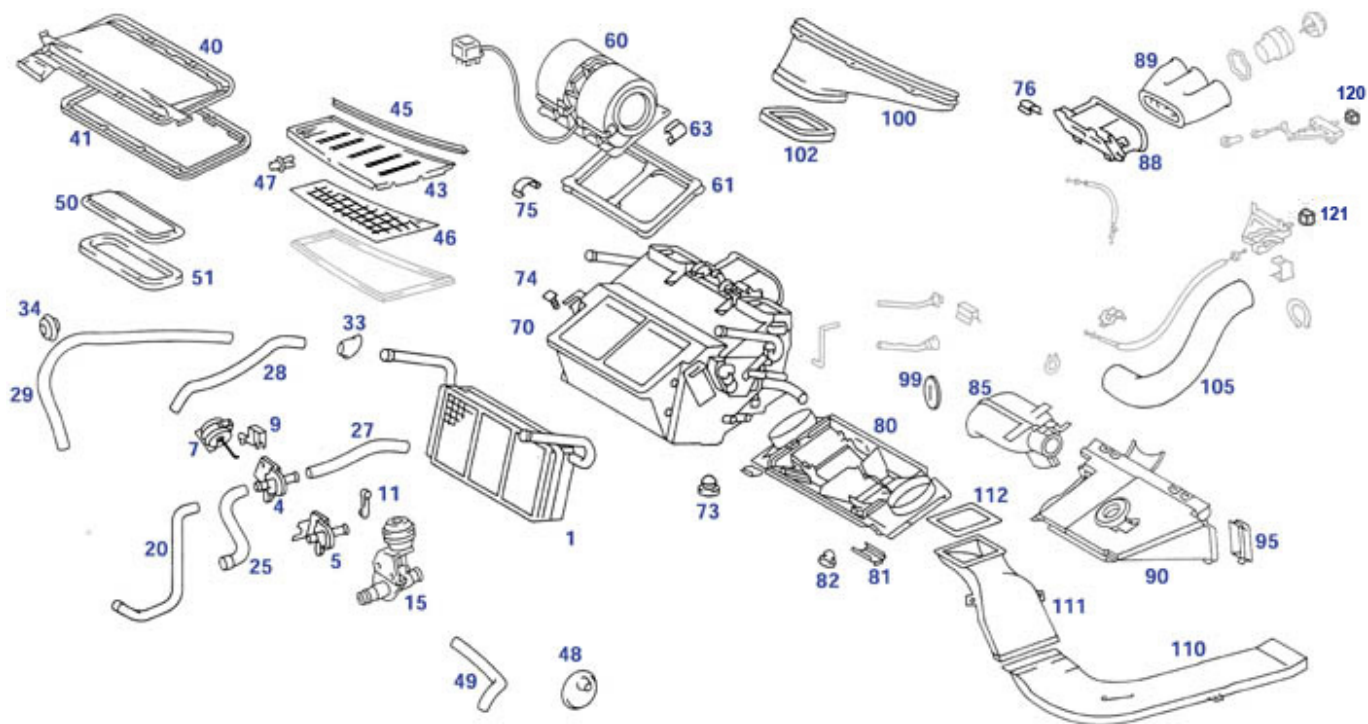

Water and air ducting, series, until 08.'81: Water valve vacuum-mechanical and installed on the left (applies to LHD and RHD). Old original features (blower motor with connected series resistor, vacuum valve types) are subject to replacement and simplification, or repairs must be planned separately for individual parts: please refer to the photos of the available spare parts.

	Hose, heater feed pipe to el.pump, 450from, 380up- see 783708 blower motor	750893	€ 8,93		Rubber buffer	798845	€ 0,79
		783808	N/A		Hose, heater return to US valve-block unit 450+380	750894	€ 12,11
	n/a: electronic resistor unit, blower	954823	N/A		radiator hose, 1988/1981 380 return to valve-unit	750896	€ 18,16
	El. motor,heater fan (not 85-> A/C)	783009	N/A		1m cooling water hose 12/19mm	250823	€ 7,14
	Ornamental ring, air jet @dashboard 107, ..	783068	€ 6,00		radiator hose to eng return line	750890	€ 11,41
	A1078312894 Rad.hose htg. 350SL Lt.	750079	N/A		A1078310194 Rad.hose htg. feed	750081	N/A
	A1078311194 Rad.hose htg. Rt.	750080	N/A		see 750876	750076	N/A
	Rad.hose htg. 350/450SL/C	750077	N/A	1	Radiator (heater) LHD->08.81, RHD->89	783018	N/A
4	Vac. Heater valve, ->08.'74	783035	€ 103,32	5	A1168350020 Heater valve, 8.74 -> 4.78	783044	N/A
7	Vac diaphragm, valve "closed housg"	783145	€ 19,99	7	A1078002475 Vac Element e.g. heater ctrl FN	780103	N/A
7	Vac diaphragm, valve open housg	783146	€ 24,99	9	N918002004001	798719	N/A
11	A1168331045 Lever, heater valve	783059	N/A	15	Heater valve w.vac unit 201, ...	583045	€ 15,07
15	vacuum-heating regulating valve, universal	983040	€ 31,80	15	A1078300584 Heater valve w.vac-unit,78-	783045	N/A
20	Rad.hose htg. Lt. 2.8 FN	750084	€ 7,13	20	Rad.hose htg. left	750082	€ 23,22
20	Rad.hose htg. left - FN -	750083	€ 28,00	25	CL hose heater, feed, 3.5 , 3.8 FN	750879	€ 19,14
25	CL hose heater, feed, M117 w.vac-valve	750876	€ 15,02	27	CL hose heater, feed, all RHD, LHD->82	750881	€ 19,14
28	CL hose, heater return R6 RHD (LHD->82)	750880	€ 19,14	29	Pipe, 116.984 heater return	783384	N/A
29	return water pipe M116.98xx	783885	€ 49,98	29	Heater return hose, early V8 (Vac-valve)	750877	€ 19,14
29	Rad.hose htg. 380-500 FN Rt.	750073	€ 23,22	33	Rubbergrommet, e.g:waterpipe	799004	€ 9,97
34	Rubbergrommet, heat.return Rt. or drain 108boot	799003	€ 13,01	40	Self-tapping screw with Phillips 4.2 X13 galvanize	990103	€ 0,07
40	Washer large diameter. 4mm galvanized	990111	€ 0,03	40	A1078300352 Cover, firewall->heater ass	783017	N/A
40	Cover above blower box, Repro	783817	€ 45,97	41	Rubberseal, firewall heater aperture	783810	€ 16,33
41	Seal, heater cover, similar to genuine material	783110	€ 37,00	43	A1078360265 Fresh air inlet, Alu.R/C107	783025	N/A
43	A1078360165 Fresh air inlet,	783015	N/A	45	Seal profile f.a. inlet	783819	€ 5,37