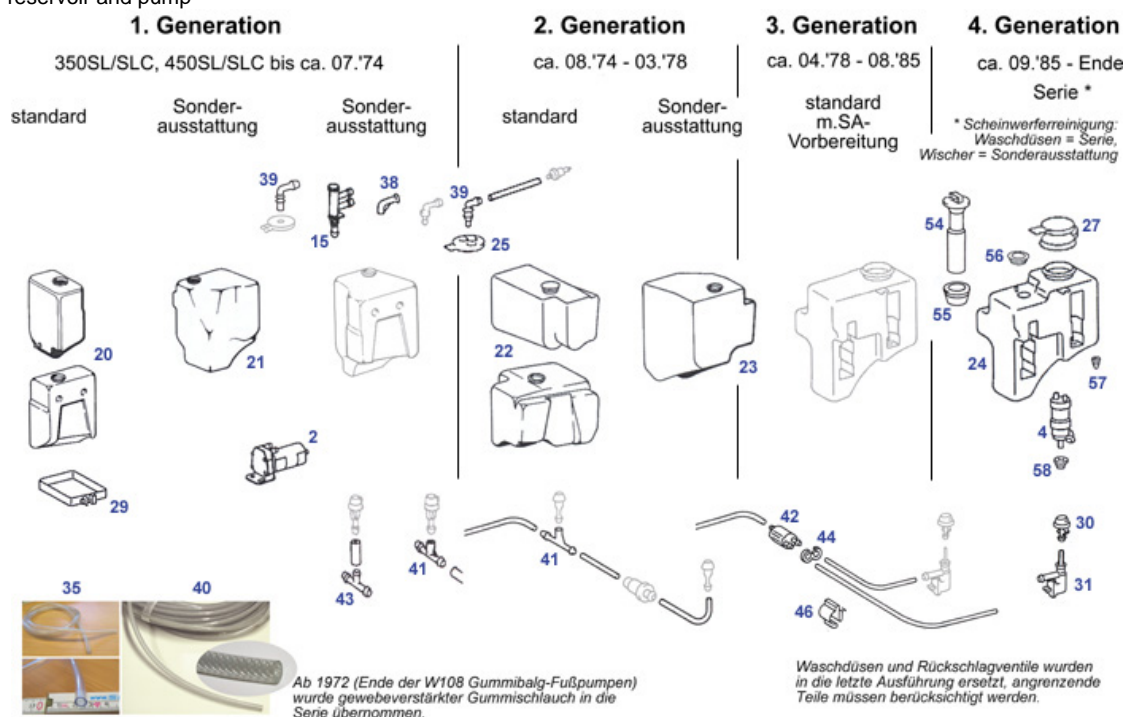

31	El. washer pump "@ reservoir hutch"	786804	€ 10,36	41	fits mould, NoName		
41	Spring band hose clamp 8.4 - 9.0	786044	€ 0,65	41	Hose, w/washer, flex.,per metre	186040	€ 1,84
42	A1158690024 'T' piece, w/washer hose	786041	N/A	42	Hose, w/washer, rein.,per metre	786040	€ 2,50
43	Valve, no-return, w/washer 1in2	786042	€ 3,90	42	'T' piece,w/washer hose/noz	786043	€ 1,32
49	Clip fits 2 pipes ea 8mm	798177	€ 0,55	48	Omega clip 11,8mm, green	786045	€ 0,47
53	spray nozzle, repro	786730	€ 2,26	53	spray nozzle	786030	€ 10,25
61	Wiper blade rubber, headlamp	782238	N/A	54	A1078690324 Connector, heating	786031	N/A
67	A0029887778 Clip	798176	N/A	65	A0008240149 Ring, sealing, headlamp wip	782344	N/A
69	Grommet, 5/25,bulkhead	299012	€ 2,09	68	Clip, cable	254073	€ 1,09
75	nut for wiper shaft supports	782245	€ 9,64	75	Ring capsule seals wiber shafts	782244	€ 19,15
77	Rubber ring, repl., w/s wiper shaft	282247	€ 1,59	76	Shim, w' wiper shafts	282246	€ 0,77
84	Universal Cap, yellow, 30++, fits washer bag inste	799869	€ 0,71	84	A1265401117	786054	€ 20,61
				85	Lid wiper water tank, large version	786627	€ 4,50

86.c washer reservoir and pump

86.c washer reservoir and pump