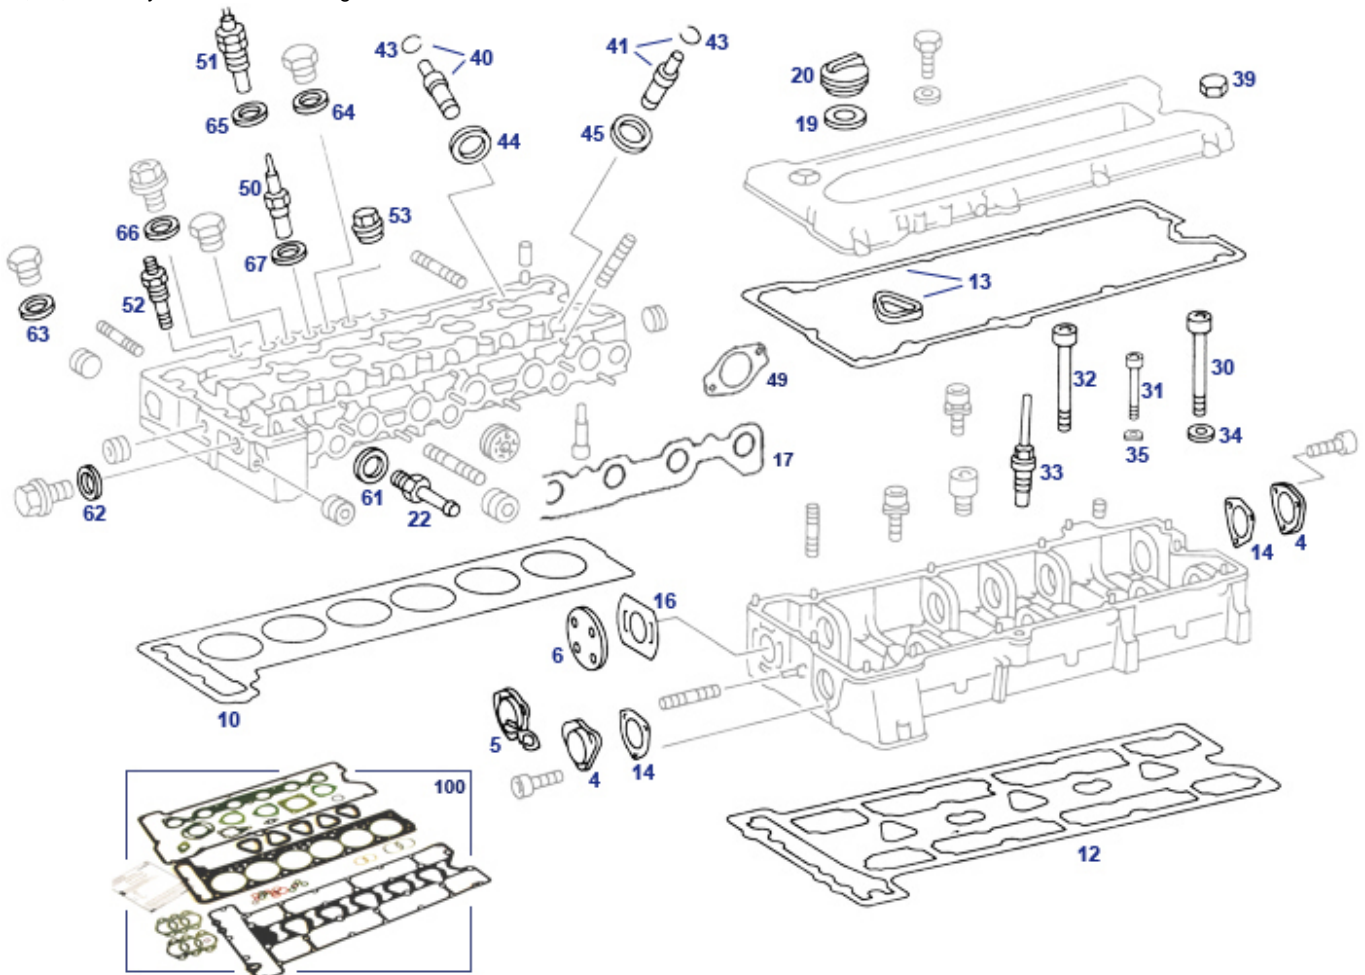

36	Big end br. set M110 47,75mm	703561	€ 67,65	40	A6150110245	701290	N/A
41	Plate , cover, gearbox case	225056	€ 33,97	45	fits small drain bolt (M12)	201214	€ 22,25
46	250 spät = 129.982 10 from M..001176, Autom. a	201001	€ 16,96	46	Gasket kit short block M110, pls. eng-n	702201	€ 72,99
46	250 late = 129.982 man.from M..001176, Autom.from	201801	€ 16,61	47	A1100180116	718214	N/A
48	Dipstick,280SL late, Repro, poor paint	218117	€ 29,93	49	seal, dip stick M102, M103, M104	718119	€ 0,51
51	A1140110032	509899	N/A	52	Gasket at crankcase, 190SL, M110 early,	109004	€ 0,51
52	Gkt.Rt.h. cover .982(7)986,990	709004	€ 2,34	53	Screw engine mount rear	222025	€ 0,80
54	Waved spring washer M8	799911	€ 0,18	60	Cylinder block cover, 6-hole	201026	€ 2,09
61	Gasket,water valve cover, 6-hole	201029	€ 2,00	62	Sealing plate , 3 hole, 280SL	201027	€ 1,46
63	Gasket, water cover M130 and M110, 3-hole	201028	€ 0,84	64	see 250027	227008	N/A
65	Seal ring e.g. fuel damp housg	207178	€ 1,46	66	Sump plug, version inhex	299300	€ 4,76
66	Plug screw oil sump M12 (fits replaced pan)	299302	€ 0,81	66	Plug screw oil sump M12 (fits replaced pan)	299312	€ 1,32
67	Sealing ring fits lage sump drain plug (M26)	299301	€ 0,60	67	Seal ring, sump plug	299303	€ 0,13
71	A1801500107 Distributor drive bushing	105039	€ 136,85	101190	parallel pin, tolerance zone m6, 10 X 14	101190	€ 1,34

01, 05, M110 Cylinder Head Housing

01, 05, M110 Cylinder Head Housing

hex socket head cap screw 12.9 M12 X 120	701107	€ 2,98	A1164200685 Brake cable W116 SEL fr.	642101	N/A
Gkt.Rt.h. cover .982(7)986,990	709704	€ 1,99	Rep. set shaft seals. M110.986 late	705093	€ 32,03
Ball bolt, threaded M110, reproduction	705839	€ 55,10	Nut M8, copper, hex, with collar	614008	€ 0,31