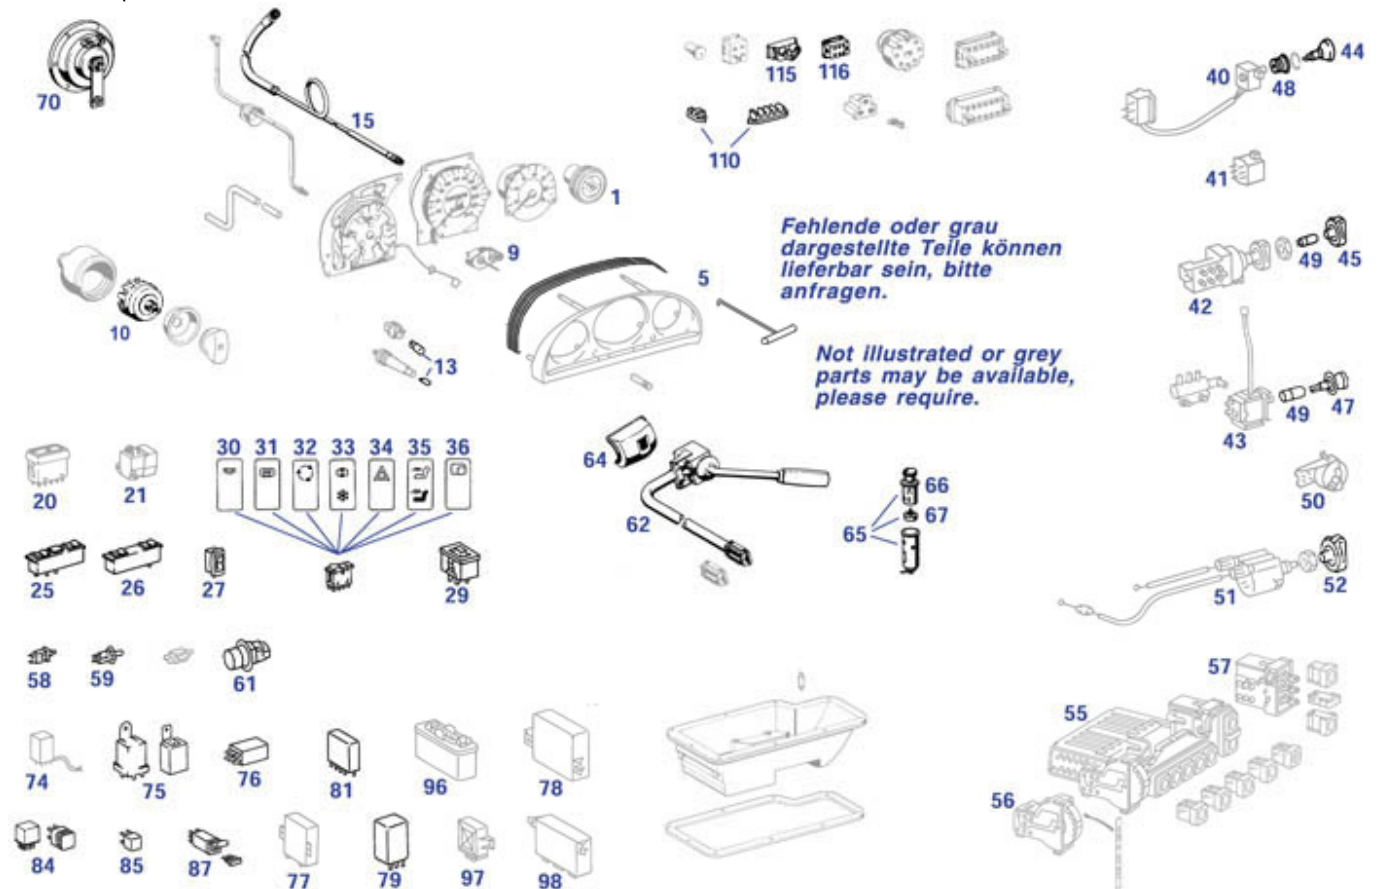

54 Electric, Body

46, 54 Cockpit and Switches

46, 54 Cockpit and Switches

	5-Pin Relay, Over volt guard	754838	N/A	See 299097, Bulb 1,2 Watt, Glass socket	999097	N/A
	Resistor, as A 1078350006	782448	€ 416,50	A0005462035 see 754851	754051	N/A
	3 plastic gears 123,126, ... 48/12 + 48/16 + 12	754857	€ 23,80	Clips clamp, plastic, 13mm	754069	€ 1,09
	Gummikappe, El.Anschluss zB Warmlaufg.	754170	€ 9,92	Satz Steckkupplung 2-Pol	754182	N/A
	switch and wire, @ steer lock for buzzer funct	754308	€ 15,65	control knob for Becker radios with nose	754650	€ 20,16
	A1145420280 Gasket at cockpit housing	754333	N/A	A1075420056 Housing, instruments 73->85	754335	N/A
	A0005423656 Housing, instruments 9.85->	754336	N/A	Flat fuse 10A (red) type ATO std	558094	€ 0,18
	Rubber cap for 2 pole connector	754352	€ 16,99	Connector (male) , 4-pole, complete	854182	N/A
	wire strap with rivet plug, 160mm	854087	€ 1,30	control knob for Becker radios without nose	754651	€ 20,16
	see 754738	754338	N/A	A1164620396 Rubberboot, see 746810	746310	N/A
	socket, warning lamp Brake-II, fits 299096	754042	€ 3,64	A1075420011 Clock, ->8.73, (ctre of das	754000	N/A
5	hook pair for dismantling instrument panel	758054	€ 54,15	5 Rbr profile instrument cluster surround	754027	€ 5,36
9	A0005424125 Control unit, cockpit light	754425	N/A	9 A0005421925 Control unit, cockpit light	754424	N/A
10	Light switch w.knob, aftermarket	754028	€ 89,80	13 Bulb 12V/0,5W, see picture	799083	€ 1,52
13	Bulb, passenger compt. 3W, NoName	299096	€ 1,79	13 bulb 1,2W Philips	299697	€ 0,81
13	Bulb 1.2W, glass socket, switch-knob, cockpit	299097	€ 1,79	13 mini bulb Bi-Pin 14V, 80mA	799695	€ 2,29