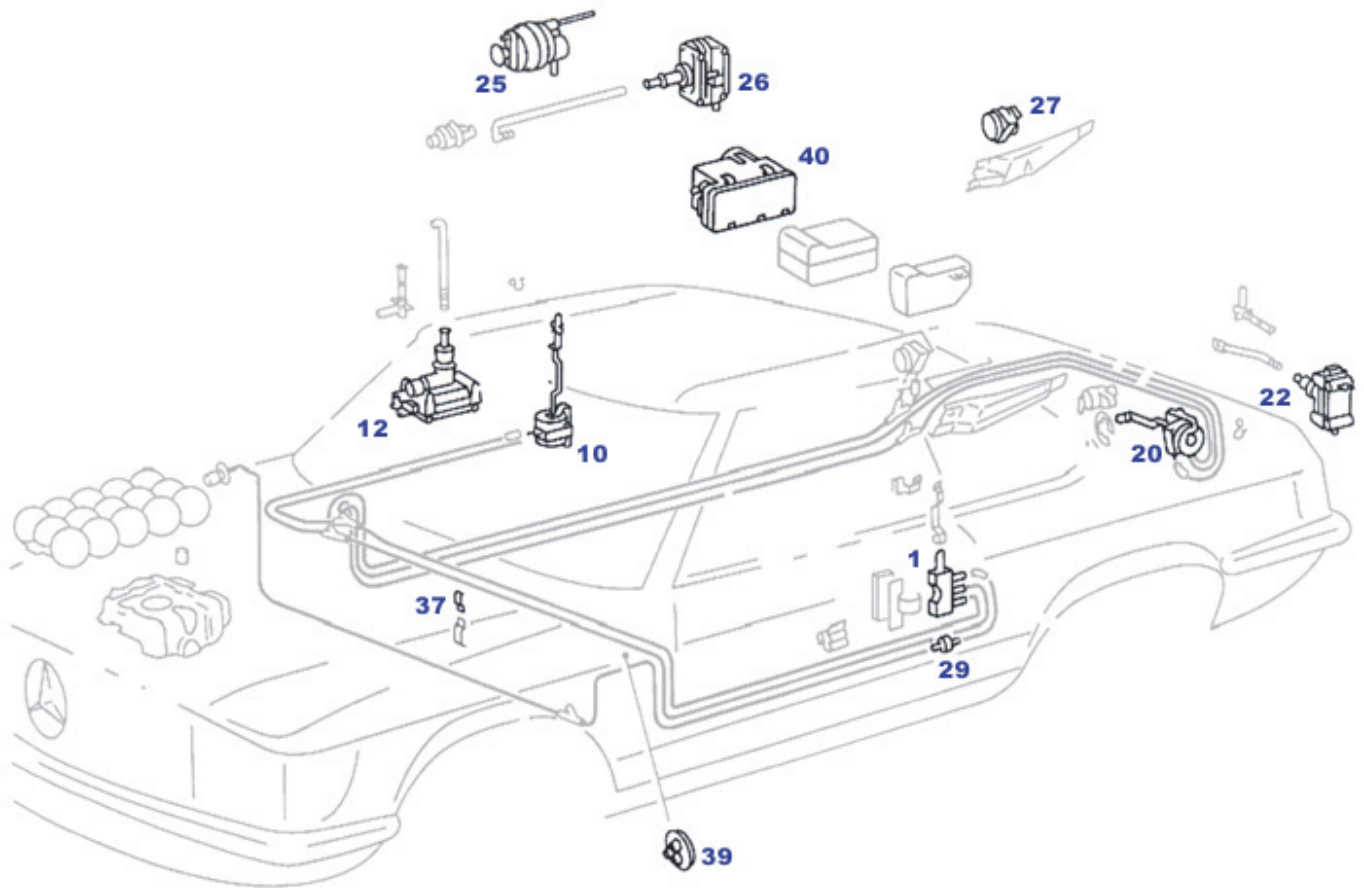

del-t: protection hose ctrl lock vac, late doors 1	780921	€ 8,93		1m vac pipe 3/5mm white	780901	€ 2,25
	Rubber sleeve, doors to pillar ->1985	780920	€ 5,21		X-connector for vacuum pipe	707881	€ 1,90
	Y-connector for vacuum pipe	707780	€ 2,93		N/A ! : Rbr bellow 50mm, vac element, early trunk	380880	N/A
	spring clip, linkage vac locking	780972	€ 2,61	1	Vac. activator valve, ctrl-locks, drvdoo	780170	N/A
10	Rbr bellow 50mm, vac element, early locking	780875	€ 17,85	10	A1078000675 C.Lt. vac.unit, pass. door	780175	N/A
12	A1248002175	780177	N/A	20	Cotter pin 1,5 x 15	126824	€ 0,12
20	Rbr bellow 44mm, vac element, early trunk	780880	€ 15,47	20	Cotter pin 1,6 x 16	780888	€ 0,12
20	Rod fits trunk actor	780889	€ 9,75	20	A1078000775 Vac element c.l. drive	780180	N/A
20	Mutter M2,5	799916	€ 0,12	22	A1248001675	780182	N/A
25	A0018000575 Vac-Element, fuel door (not	780187	N/A	26	A0008008075	780186	N/A
27	A1078003175	780185	N/A	27	A1078001275	780184	N/A
29	Vacuum valve	780981	€ 6,77	37	Clamp e.g. 6mm lines, wiring, ..	398047	€ 0,13
39	Grommet 3 cable 3/20	199008	€ 1,23	40	A1248002848	780210	N/A