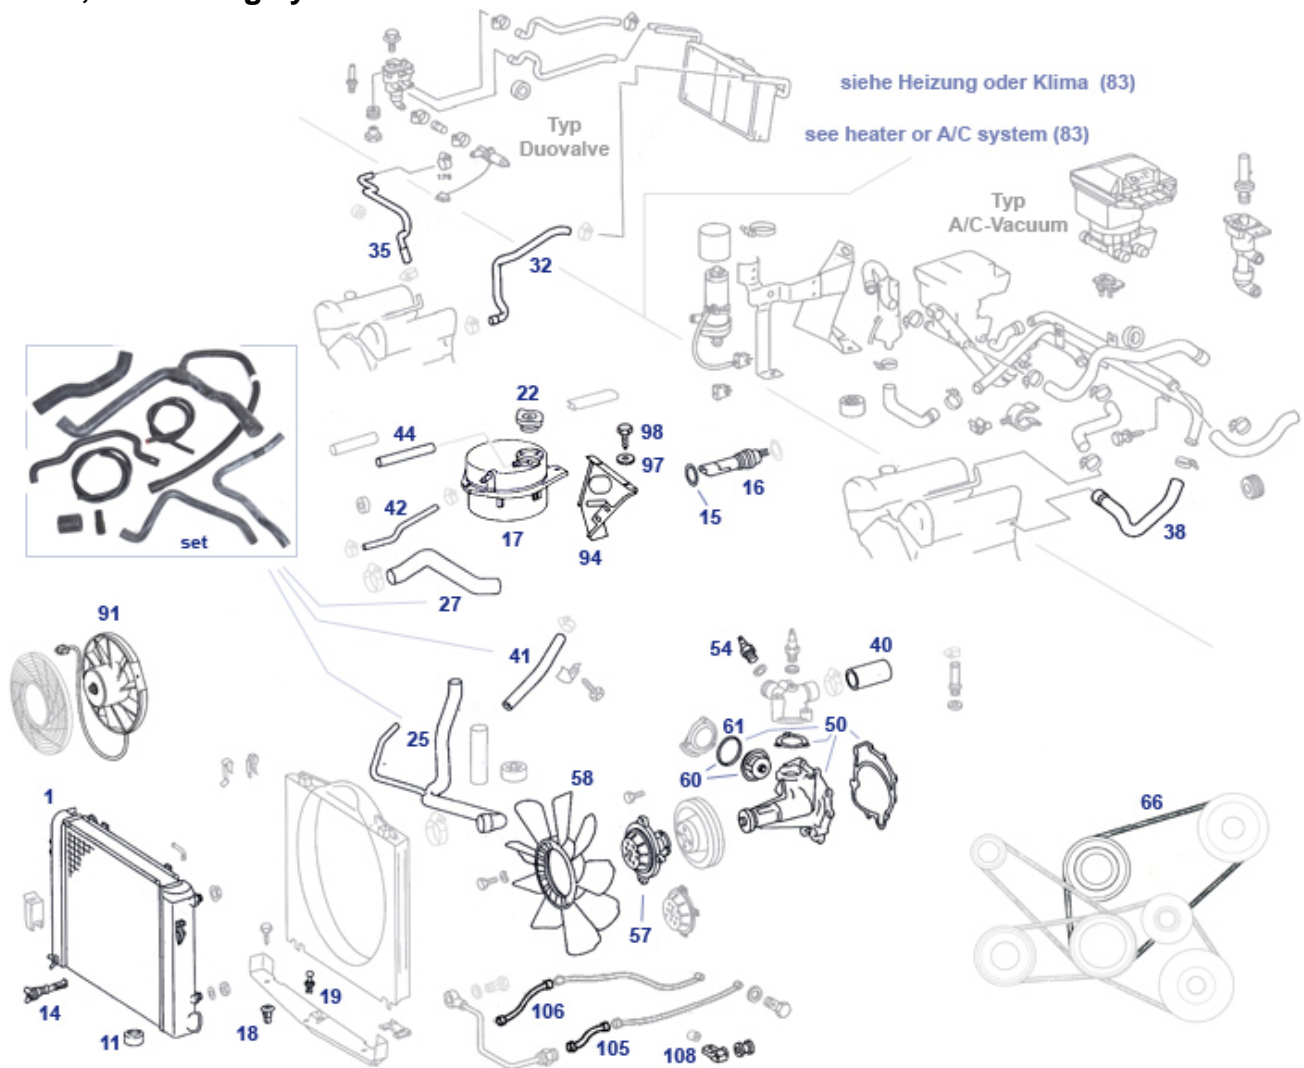

50.e 20, 83 Cooling system V8 from 09.'85

	aux el pump, heater hose LHD	783860	€ 183,08		Radiator cap ref A 123 501 0215	750016	€ 4,41
	Seal ring	701299	€ 0,37		char-id 120		N/A
	A1268300084	783046	N/A		A1072701696	727429	N/A
	Thermoschalter 105/115°	954129	€ 18,30		A4635016382 see 750068	750088	N/A
	3xRundpol, M14				Washer, Star/frame	288047	€ 0,55
	Rad.hose up. 380/500SL/C->08.81	750021	€ 32,78		A1075010682 Rad.hose	750026	N/A
	see 754868	754068	N/A		Thermo switch 3-pin, 100/115°C,	707526	€ 50,69
	leaf spring, radiator to shroud	950022	€ 1,77		e.g. fan		
	A1075000549	750032	N/A		Gasket	920099	€ 29,10
	sensor, temp, e.g. M117 water	954397	€ 8,43		Radiator cap 09.'85->, Index "140"	750817	€ 4,15
	1m cooling water hose 12/19mm	250823	€ 7,14		1m radiator overflow hose	350023	€ 6,13
1	Radiator 420SL, 500SL from 09.'85,	750008	€	11	A1075040212	750056	N/A
	560SL		1.844,50		buffer water cooler	750856	€ 5,36
14	Drain plug, radiators from ca.'85	950021	€ 2,31	15	Seal ring, sender in reservoir	750049	€ 4,57
16	sender/switch, coolant low level,	750054	€ 39,09	17	coolant reservoir, late version = fits	750732	€ 120,90
	brand HELLA				level senso		
18	Plug rivet for square hole eg, lower	788991	€ 1,32	19	Plastic rivet e.g. lower fan duct	788992	€ 0,43
	rad.cover						
22	Radiator cap 09.'85->, Index "140"	750017	N/A	25	Rad.hose lr.420/500/560 from	750027	€ 48,98
					09.85		
27	Rad.hose upper, V8 from 09.85->	750020	€ 8,81	35	Rad.hose htg. Rt.	750075	€ 10,81
38	1078312794 Rad.-hose	750059	N/A	40	1 m water hose i-D 42mm	750905	N/A
40	shorter variations have been	750605	€ 5,80	40	1 m water hose i-D 42mm	750705	€ 36,16
	replaced by this						
41	Water hose, i/D 18mm per metre	250019	€ 19,10	42	Water hose, 8/15mm per metre	250016	€ 24,50