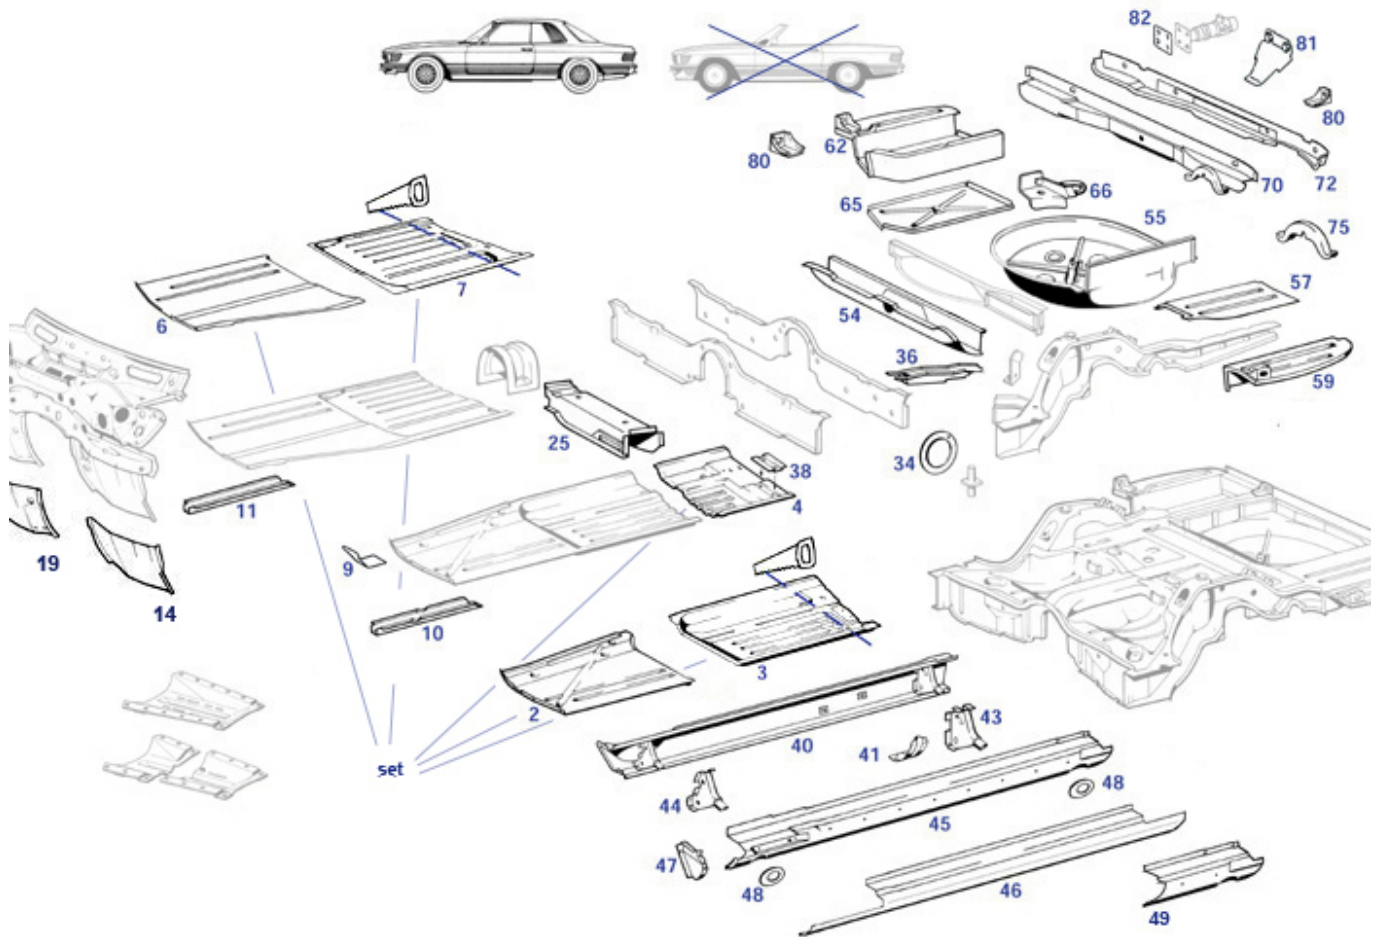

Rep.-panelling stud on rep-sheet base	962997	€ 10,75		A1076120024 Exhaust bracket - rear c'pi	761210	N/A
	Repr. skirt patch SLC rear right	763887	€ 54,60		Repr. skirt patch SLC rear left	763877	€ 54,60
	A1076120218 Crossmemb.rr shell Euro/US-	761130	N/A		A1076100014 Crosspiece,boot, rear, fr.	761120	N/A
3	RR floor section LH	761035	€ 124,95	4	Floor panel C107, rear Lt.	761050	€ 87,04
4	Floor panel SLC, rear Rt.	761060	€ 87,04	6	Rep.Floor panel frt RH early (no cat)	761041	€ 107,91
7	Rear Right Repair Floor Panel Support, acc pedal, short version	761045	€ 124,95	9	mounting accelerator pedal	761140	€ 19,97
9	Support, acc pedal, short version	761141	N/A	11	Rail RH Repro "no Cat / flatfloor"	761832	€ 106,73
14	Rep.-Blech Pedalboden links	762210	€ 129,97	16	A1076800175	768601	N/A
17	A1076800275	768602	N/A	19	Rep.-Blech Pedalboden rechts	762220	€ 129,97
21	A1266100352	761352	N/A	25	A1076120214 Crosspiece,u. seat, Rt. ->0	761340	N/A
25	A1076120314 Crosspiece,under seat, Lt.	761330	N/A	31	A1076120215 Crosspiece C107, em.seat, r	761255	N/A
34	Metal cover round, strut, sp.tyre well, ..	268070	€ 6,40	36	A1076100952 Axle bearer. SLC, Lt.	761150	N/A
36	Axle bearer. SLC, Rt.	761155	N/A	38	A1076100411	761165	N/A
40	A1076100309 Side rail C107, inner Lt.	761015	N/A	40	A1076100409 Side rail C107, inner Rt.	761025	N/A
44	A1076100531 Jacking point, SLC, front L	761019	N/A	44	Jacking point SLC, rr L+R,frt R	761029	€ 63,74
45	Outrigger / outer sill rocker panel SLC (Coupe) RH	763925	€ 279,65	45	Outrigger / outer sill rocker panel SLC (Coupe) LH	763915	€ 279,65
46	Rail patch outer SLC Rt, simplified	763026	€ 127,45	46	Rail patch outer SLC Lt, simplified	763016	€ 127,45
47	Cap, outer rail RT frt	763006	€ 44,80	47	Cap, outer rail LT frt	763005	€ 44,80
48	Reinforcment ring, jacking tubes	763110	€ 10,71	49	Rep-section rear sill SLC LH	763816	€ 100,44
49	Rep-section rear sill SLC RH	763826	€ 100,44	50	A1076100510 Outrigger, C107, rear Lt.	761095	N/A
50	A1076100610 Outrigger, C107,	761105	N/A	54	A1076100217 Crosspiece, boot	761110	N/A