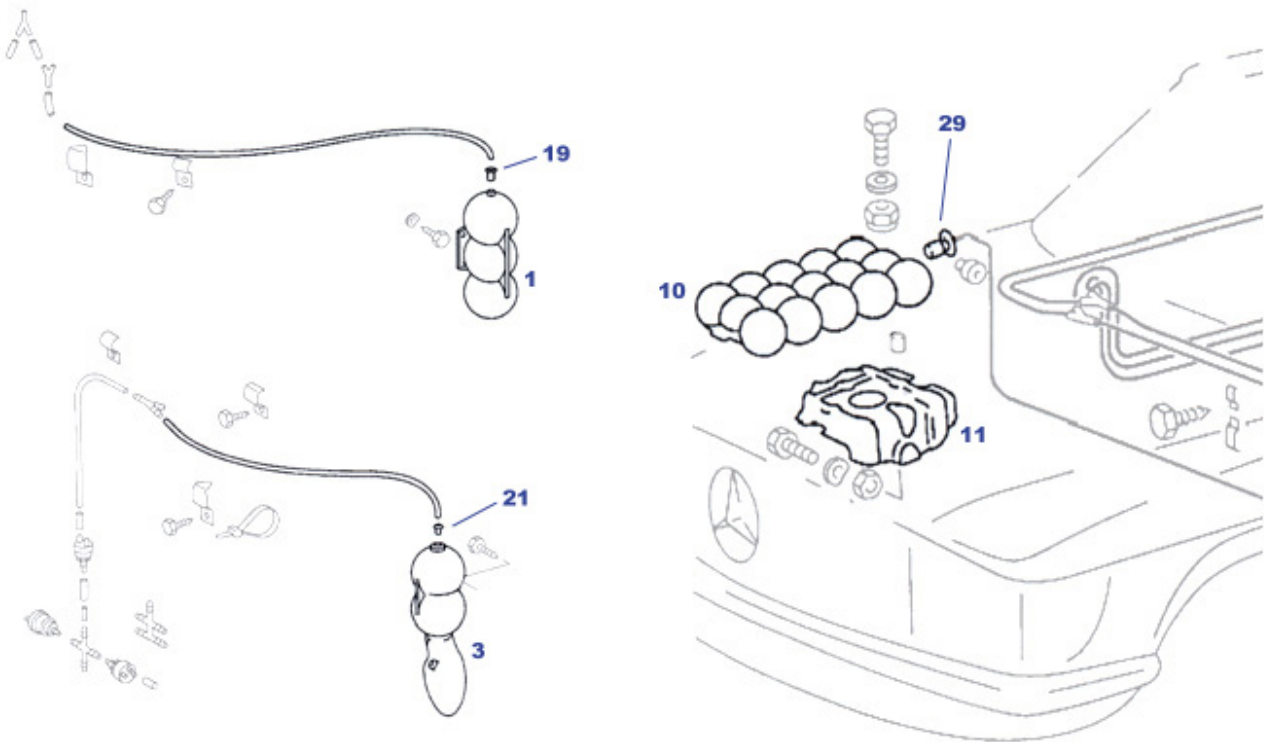

80 Vacuum System

80.c Vacuum system small components, heater valves

A1078003675	780836	N/A	X-connector, unfinished: open channels as req.	707181	€ 4,86
X-connector for vacuum pipe	707881	€ 1,90	Y-connector for vacuum pipe	707780	€ 2,93
Pipe, vacuum, per mtr.	715027	€ 5,12	1 mtr vacuum hose	780985	€ 3,39
rubber bellows, fits vac actors 000 800 2275	780838	N/A	A1078000819	780002	N/A
Vacuum pipe, 2/4mm,per mtr	215027	€ 1,82	Vacuum valve	780981	€ 6,77
Vac hose, 'L'-connector, 3mm	707182	€ 3,06	Y-connector, unfinished: open channels as req.	707180	€ 4,05
rubber bellow for vac actor vent flaps	780837	N/A	A0008003275	780830	N/A
A0008001175	780839	N/A	A1168001975	780832	N/A
vacuum-heating regulating valve, universal	983040	€ 31,80	Heater valve w.vac unit 201, ...	583045	€ 15,07
A1078300584 Heater valve w.vac-unit,78-	783045	N/A	Vac diaphragm, valve "closed housg"	783145	€ 19,99
Vac-diaphragm, valve open housg	783146	€ 24,99	A1078002475 Vac Element e.g. heater ctrl FN	780103	N/A

80.a Vacuum Reservoirs

80.a Vacuum Reservoirs

3	1m vac pipe 3/5mm white	780901	€ 2,25	1	A1078000819	780002	N/A
11	A1078000719	780005	N/A	10	A1078000219	780004	N/A
16	support, hidden vac bottle	780150	€ 17,58	15	1 mtr vacuum hose	780985	€ 3,39
18	Y-connector, unfinished: open channels as req.	707180	€ 4,05	17	X-connector, unfinished: open channels as req.	707181	€ 4,86
21	Mehrfach-Verteilerstück, Unterdruck	780969	N/A	19	A1078050198	780019	N/A
25	A1238050298	780009	N/A	25	Unterdruckventil, 3 Anschl.	780971	€ 4,21
39	Vacuum valve	780981	€ 6,77	25	Vac Check valve 2 ports	780975	€ 4,76
39	Clamp small, e.g. bowden cable	199011	€ 5,58	39	Clamp, bulkhead	242058	€ 2,76
39	Metal screw 4,2x13 SW7 | N007976004203	299044	€ 0,44	39	Clamp, expansion tank 6mm/9mm	247069	€ 9,70