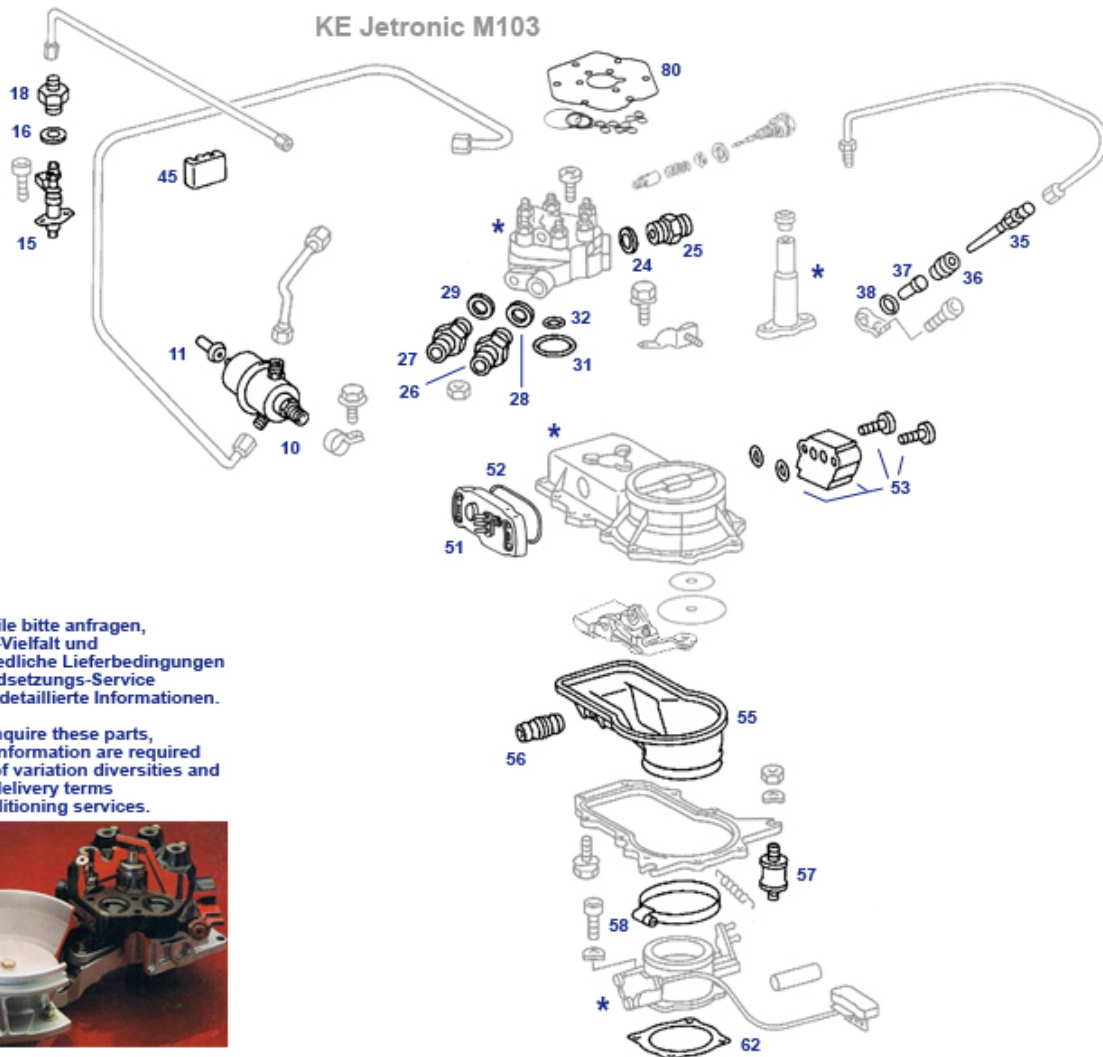

07.g M103 Injectors and Flow Devider

07.g M103 Injectors and Flow Devider

* diese Teile bitte anfragen, Varianten-Vielfalt und unterschiedliche Lieferbedingungen für Instandsetzungs-Service erfordern detaillierte Informationen.

* please inquire these parts, detailed information are required because of variation diversities and different delivery terms for reconditioning services.