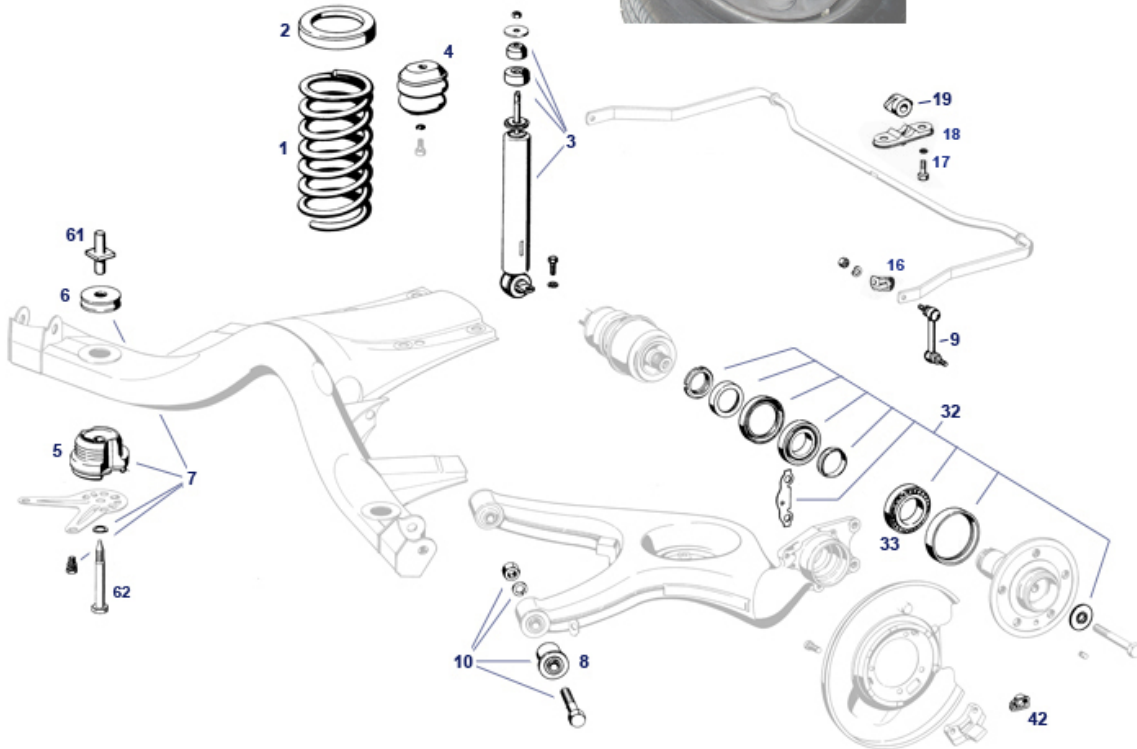

35 Rear Axle

35.b Wheel suspension, standard diag.ctrl.arm

35.b Wheel suspension, standard diag.ctrl.arm

1	A1163241004 Spring,rear	732093	N/A	1	Spring,rear R/C 107 378mm	732091	N/A
1	A1073240304	732991	N/A	1	A1153242204	732990	N/A
1	Spring,rear, some 420/500/560, data required	732094	€ 130,00	1	Spring,rear 300SL	732092	€ 112,76
1	Spring,rear R/C 107 350mm	732090	€ 107,04	2	Rubber distancer 19mm, rr upper	732023	€ 5,91
2	Rubber distancer 14mm, rr upper	732022	€ 7,35	2	A1153252244 Rubber distancer, 9.5mm rr upper	732021	N/A
3	Shock absorber R/C107,114-5 rear, KONI - Classic	732113	€ 174,99	3	Bilstein shocker R/C107 rear	732111	€ 236,20
4	Rebound buffer, rear axle	732080	€ 7,89	4	Rebound buffer, rear axle	732880	€ 7,27
5	not SL	735822	N/A	5	Rubber mount rr axle, SL only	735820	€ 71,79
6	Rubbershim, rear axle	735021	€ 7,79	7	Repr. kit, rear subframe 114...123, 107-Cpe, FEBI	535022	€ 33,80
7	Repr. kit, rear subframe 114...123, 107-Cpe, MEYLE	735022	€ 75,45	8	A1233520765 Rubber bush, swing arm, ecc	735065	N/A
8	Rubber bush, swing arm	735064	€ 7,01	9	suitable for rr suspension with standard diago	732085	€ 9,85
10	Rep-kit rr ctrl arm bushings	733813	€ 31,00	10	Rep-kit rr ctrl arm bushings, brand FEBI	733213	€ 19,25
15	galvanized Spring washer M8	233059	€ 0,21	15	M12-127 lock washer	235316	€ 0,26
15	Nut, flat style, zinced, pedals,kardan.	129073	€ 1,49	17	Screw, bumper bracket	288116	€ 0,76
17	M12 DIN 127 lock washer	233042	€ 0,39	17	Hex head screw, fine thread M12X1,5X25	733979	€ 1,31