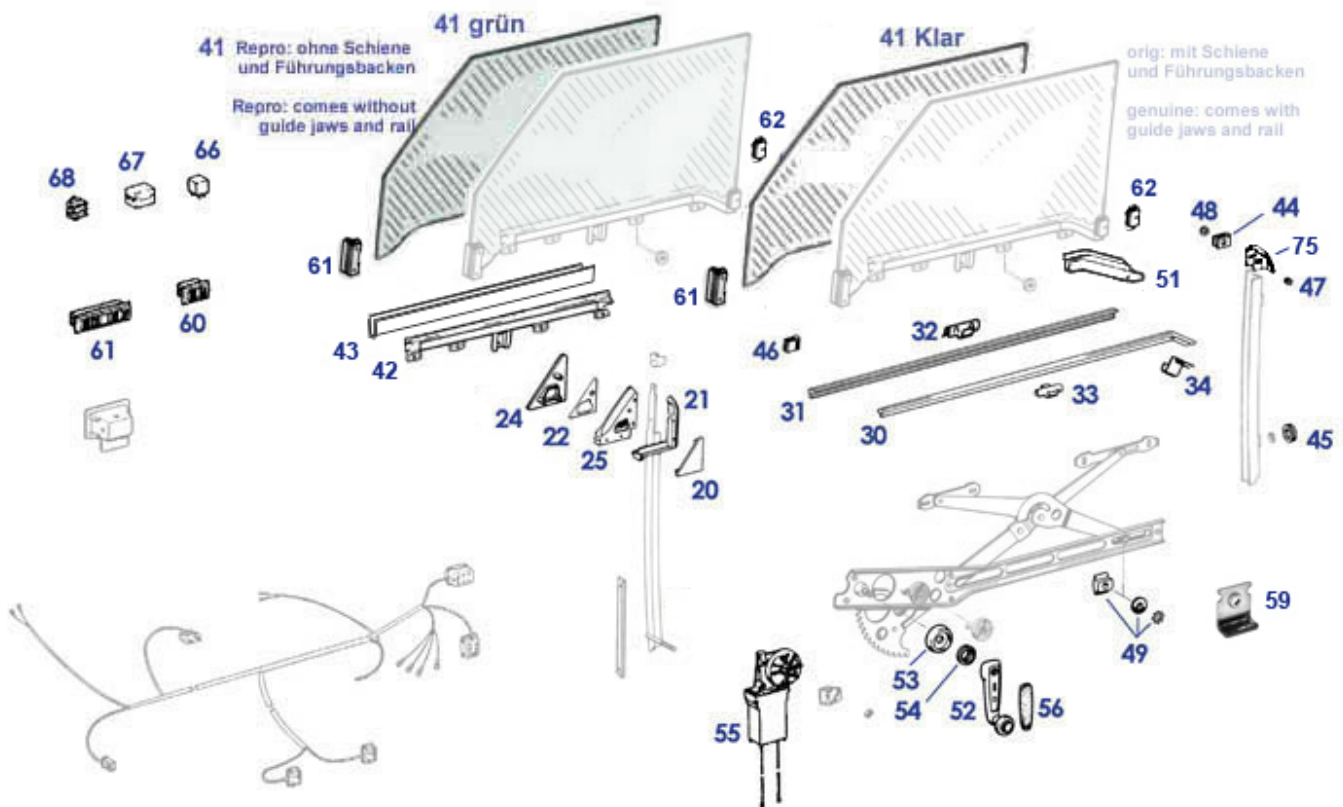

64	lg. ma Cover plate, LHD,I, for lg.	781056	€ 15,20	64	lg. ma A1077250711 C'plate, LHD Lt.11.75->02.8	781054	N/A
64	A1077200611 Cover plate, ext.mir. inner	781066	N/A	68	mirror glass,RH, late version, colorless, with bas	781768	€ 26,78
68	A1078100221 Mirror glass,R/C107 Rt., RH	781568	N/A	68	Mirror glass, Rt., RHD	781567	N/A
68	DIY mirr glass RH/LHD, late	781867	N/A	68	A1168101621 Mirror glass, Rt., concave	781068	N/A
68	mirror glass,RH, late version, blue colored, with	781168	€ 47,48	70	A1078103516 Ext. mirror, RHD, Lt.,lg.,e	781552	N/A
70	A1078104316 Ext. mirror, RHD, Lt.,lg.,e	781570	N/A	72	A1078110541 Bearing, ext. mirror	781572	N/A
73	A1078110561 Seal, ext. mir., outer Lt.	781573	N/A	78	A1078100521 Mirror glass, RHD, ot. Lt.,	781578	N/A
78	A1238100521 Mirror glass, RHD, outer Lt	781557	N/A	79	Seal, ext. mirror, Lt.	781579	N/A
80	A1078103616 Ext. mirror,LHD,Rt., lg. el	781062	N/A	80	A1078104216 Ext. mirror,LHD,Rt., lg.el.	781080	N/A
82	A1078110641 Bearing, ext. mirror,Rt.	781082	N/A	83	A1078110661 Seal, ext. mir., outer Rt.	781069	N/A
84	Cover,LHD Rt. electric mirrow	781064	€ 15,20	87	A1168110298 Seal, ext. mirror, Rt.	781089	N/A
88	A1238100621 Mirror glass, LHD, Rt.	781067	N/A	88	A1078100421 Mirror glass,LHD, Rt. 9.85-	781085	N/A

72.c Door Window

72.c Door Window

	Door glass SL RH, green, no brackets	772821	€ 221,99		bracket door window stop, rubber plated	772071	€ 9,50
	Door glass SL LH green, no brackets	772811	€ 208,25		Clip, brush strip, inner @ coupe- window	772504	€ 3,09
	A1169870444 Sealing disc, door, rear	798751	N/A	20	A1077200311 Cover,RHD Lt. electric mirr	781554	€ 10,61
20	Cover plate, LHD,I, for lg.	781056	€ 15,20	20	A1077250711 C'plate, LHD Lt.11.75->02.8	781054	N/A