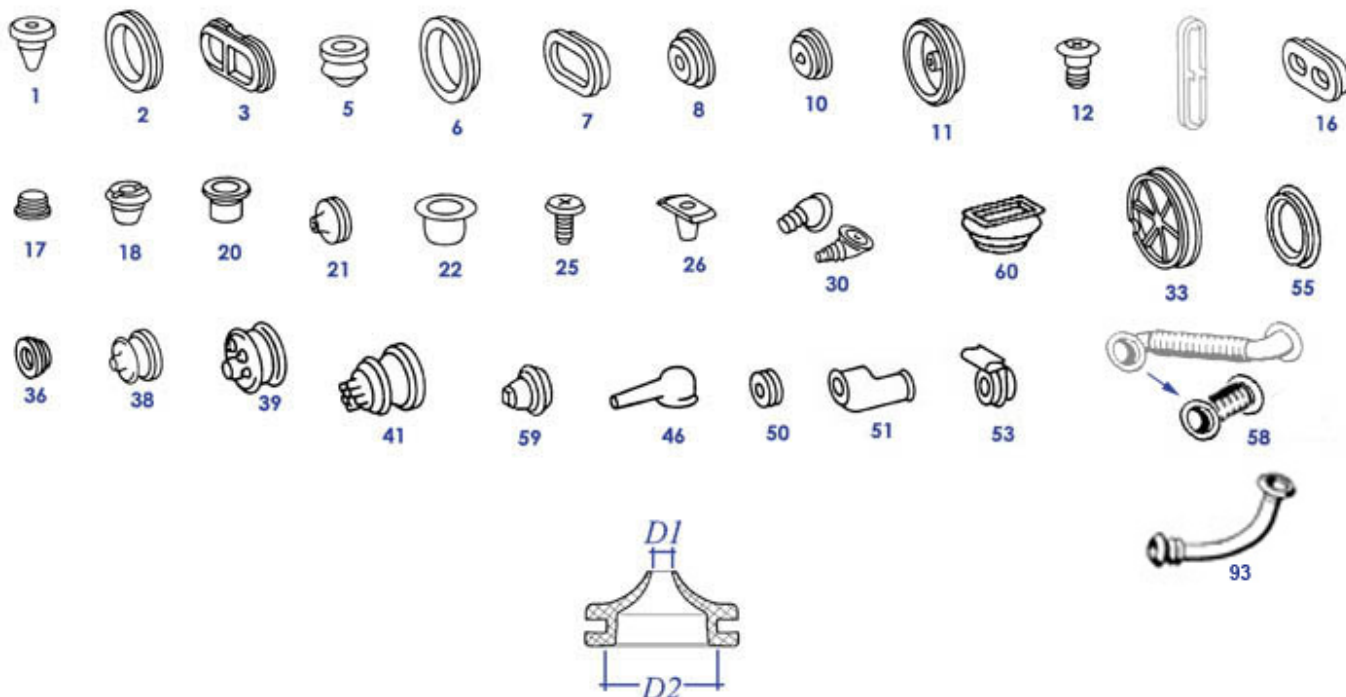

54.b, 61 Rubbergrommets

	A1109870145 see 147016 or 347014	247014	N/A		Floor/Body Panel Plug, 6mm	998781	€ 2,14
2	Clips clamp, plastic, 13mm rubber disc 18mm	754069 798153	€ 1,09 € 2,01	1 3	Rubber buffer 5mm,121,113,10 A1159870544 Rubber Plug, 52mm	298066 798773	€ 0,89 N/A
5	sedan or coupe see 798744 or 398795	798787	€ 2,21	5	Rubber plug 12mm	798746	€ 1,44
5	Rbr plug 10mm	798781	€ 1,17	5	A0009971986 Stopper, plastic, 9mm light	798780	N/A