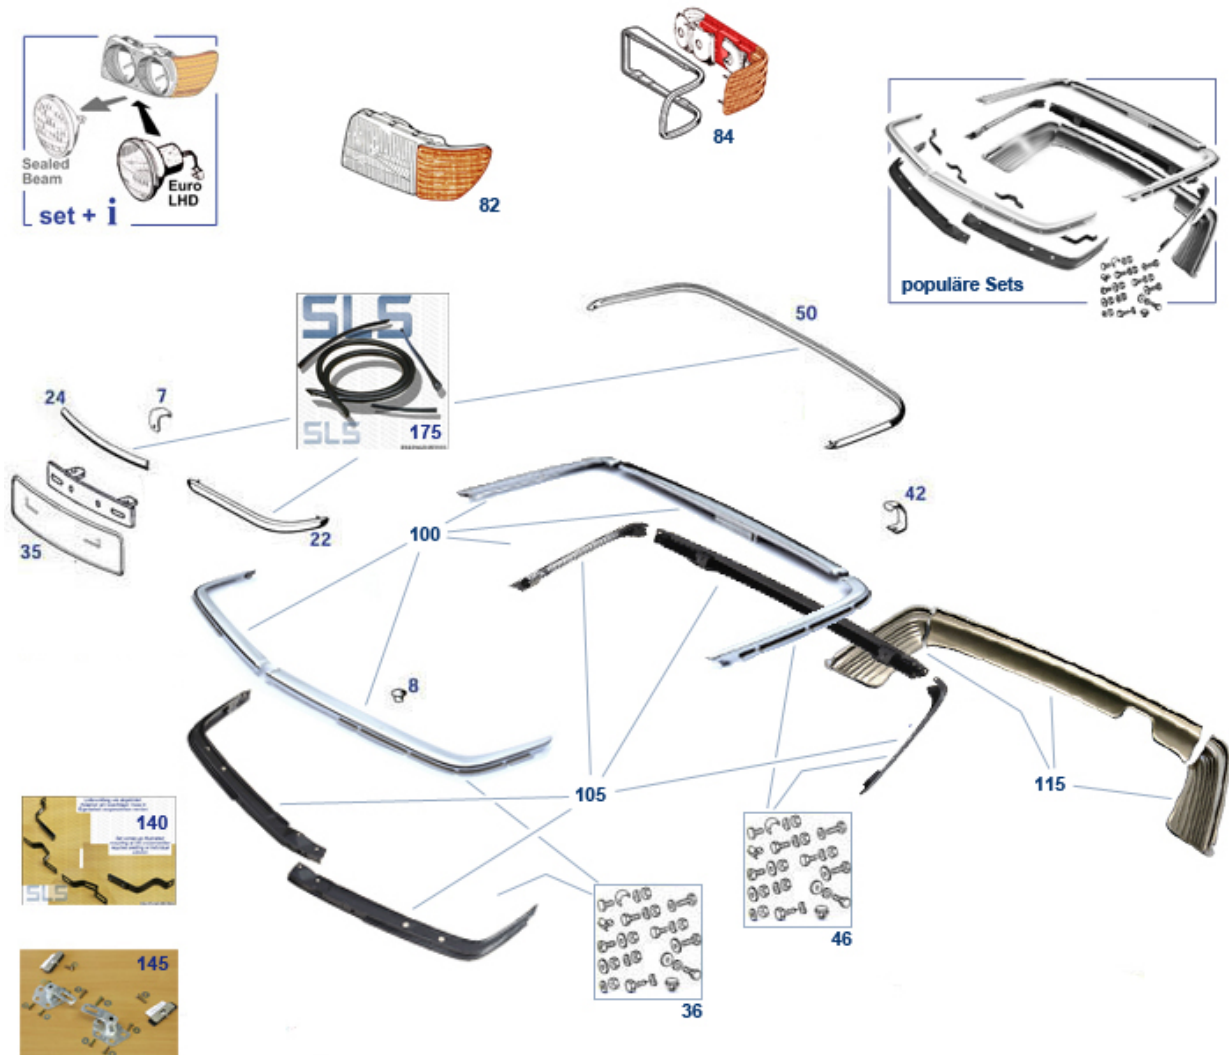

90 Frequently Required, Retrofit US -> Euro Attachment Parts

	Ground adapter cable, U.S. dismantling, types with Gasket,headlamp/wing, Rt., Repro	782890	€ 12,79		example: distancer for outer front bumpers	788725	€ 5,05
		782545	€ 34,51		Seal, tail lamp LH, too stiff reproduction	782685	€ 53,55
	Seal, tail lamp RH	782675	€ 53,55		Euro H4 lamp insert, LHD, w.parking lamp option	782747	€ 36,50
	el. bits for installation of H4 into US frame	782749	€ 5,84		Front Right Bumper Rubber	788680	€ 75,26
	Front Left Bumper Rubber	788670	€ 75,26		.Gasket,headlamp/wing, Lt., Repro	782535	€ 34,51
	right grille, fits 75-85 US vehicle front	788888	€ 34,51		left grille, fits 75-85 US vehicle front	788877	€ 34,51
8	Euro H4 lamp insert	782746	N/A	8	plastic plug w.chrome cap	788995	€ 1,92
24	plastic plug w.chrome cap	788195	€ 0,99	24	Profl.for insert R/C107 fr.	788098	€ 50,50
24	A0039885678 clip, MB, see 788897 repro	788097	N/A	24	Clip, prot. strip, front	788897	€ 0,40
24	Front Centre Bumper Rubber (Euro) for SL/C 107	788775	€ 41,53	35	Licensplate Bracket (EU)	788086	€ 30,88
42	chromed, 3x required	788910	€ 109,00	46	Set rubber plugs for US-bumper removal	788499	€ 15,47
50	Profile rear bumper protection EURO, repro	788895	€ 102,64	50	Rear Bumper Rubber	788695	€ 109,93
84	Tail lamp lens RH, European, recommended Repro	782761	€ 245,00	84	Tail lamp lens LH, European, recommended Repro	782751	€ 245,00
140	bracket set for EU front bumper, see illustration	788840	€ 250,00	145	Set adapting supports EUR pumper->US-body, zincd	788750	€ 267,75
145	Set adapting supports EUR pumper->US, long wings	788753	€ 239,00	782950	Euro H4 lamp insert, fits US frame,pict	782646	€ 66,29