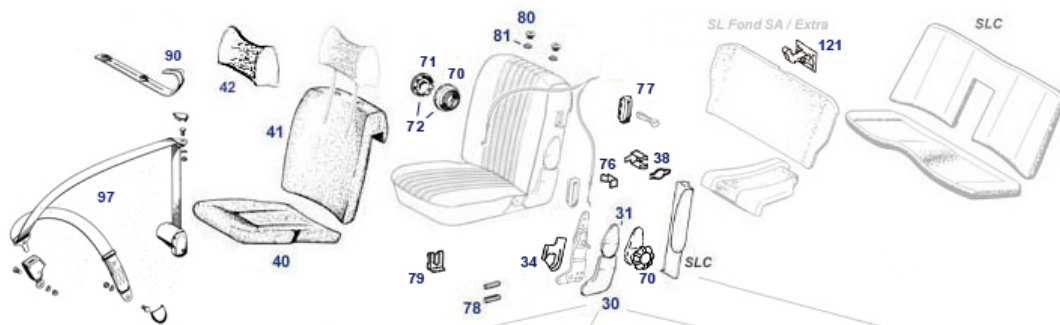

91 Seat, mech. parts

91 Seat, mech. parts

	SL -> 08.'77				SL 09.'77 -> *				SLC			
	linker Sitz / left seat		rechter Sitz / rh seat		linker Sitz / left seat		rechter Sitz / rh seat		linker Sitz / left seat		rechter Sitz / rh seat	
	Türseite Door side	Tunnel- Seite Tunnel side	Türseite Door side	Tunnel- Seite Tunnel side	Türseite Door side	Tunnel- Seite Tunnel side	Türseite Door side	Tunnel- Seite Tunnel side	Türseite Door side	Tunnel- Seite Tunnel side	Türseite Door side	Tunnel- Seite Tunnel side
Oberteile bei Serienausstattung upper part, series	791630	791660	791640	791650	791650	791640	791640	791650	Polsterenteil I (Farbcode) upholstered part (color code)			
Oberteil bei SA LHD- Mittelarmlehne upper part, if LHD with armrest		791670			791670							
Unterteil lower part	791610	791620	791620	791610	791610	791620	791620	791610	791610	791620	791620	791610