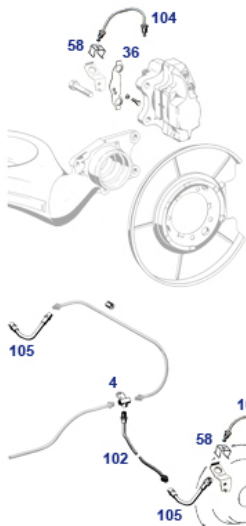

Schräglenker Gen.I, selten erhalten:
Zwischenleitungen an Sätteln (104),
Halter für Schlauchübergang,
Verteiler+Leitung an Heckboden