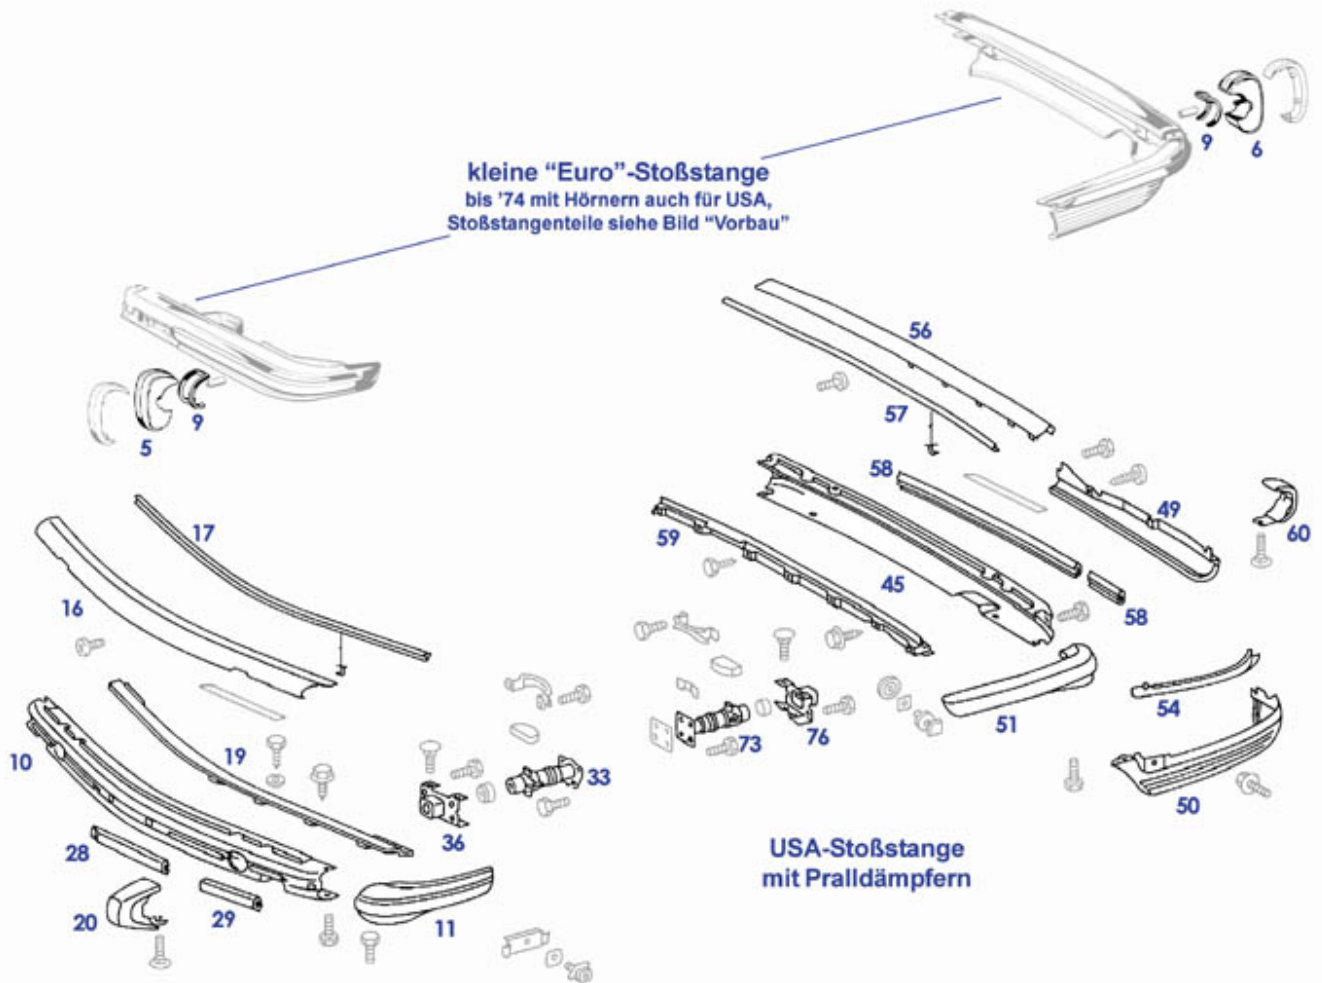

88 Attachment Body Parts: Front and Bumpers

88 Export Bumpers, large

In 1974, the U.S. export bodies received reinforced bumpers and modified mounting mounts on the vehicle frame. The core of the design are the impact dampers shown in the picture No. 33 and 73: the energy-absorbing immersion of the bumper requires a slide guide on the side, which also differs from the small standard bumpers.

	right grille, fits 75-85 US vehicle front	788888	€ 34,51		left grille, fits 75-85 US vehicle front	788877	€ 34,51
	Glassfibre Reproduction front skirt 300-500SL/from	779318	€ 535,50	5	A1078800255 Bumperguard,US, f.Rt. FN	788324	N/A
5	A1078800155 Bumperguard,US, f.Lt. FN	788314	N/A	6	A1078800555 Bumperguard,US, rear FN	788364	N/A
9	see 189911	189011	€ 8,29	10	A1078801970 Bumper, US, middle, front	788355	N/A
11	A1078801670 Bumper side piece US, f.RH	788321	N/A	11	A1078801570 Bumper side piece US, f.LH	788311	N/A
16	A1078850074 Bumper strip, US, front	788356	N/A	19	A1078800744 Bumper, US	788359	N/A
20	A1078800855 Bumperguard,US, f.Rt. FN	788325	N/A	20	A1078800755 Bumperguard,US, f.Lt. FN	788315	N/A
28	Licence plate underlay, stainless steel, inner wid	988788	€ 29,75	28	A1168850621 Insert, rubber, US, inner,	788358	N/A
29	A1168850821 Insert, bumper, US, per met	788368	N/A	33	A1078800214 Impact absorber, US, f.RH	788323	N/A
33	A1078800114 Impact absorber, US, f.LH	788313	N/A	36	A1168800561 Bkt., imp. absorber, US,f/L	788316	N/A
36	A1168800661 Bkt., imp.absorber, US,f/RH	788326	N/A	45	A1078850705 Bumper, US, lg. middle, rea	788365	N/A
49	A1078850925 Bumperskirt, US, lg.	788350	N/A	50	A1078801240 Bumperskirt, US, lg.	788340	N/A