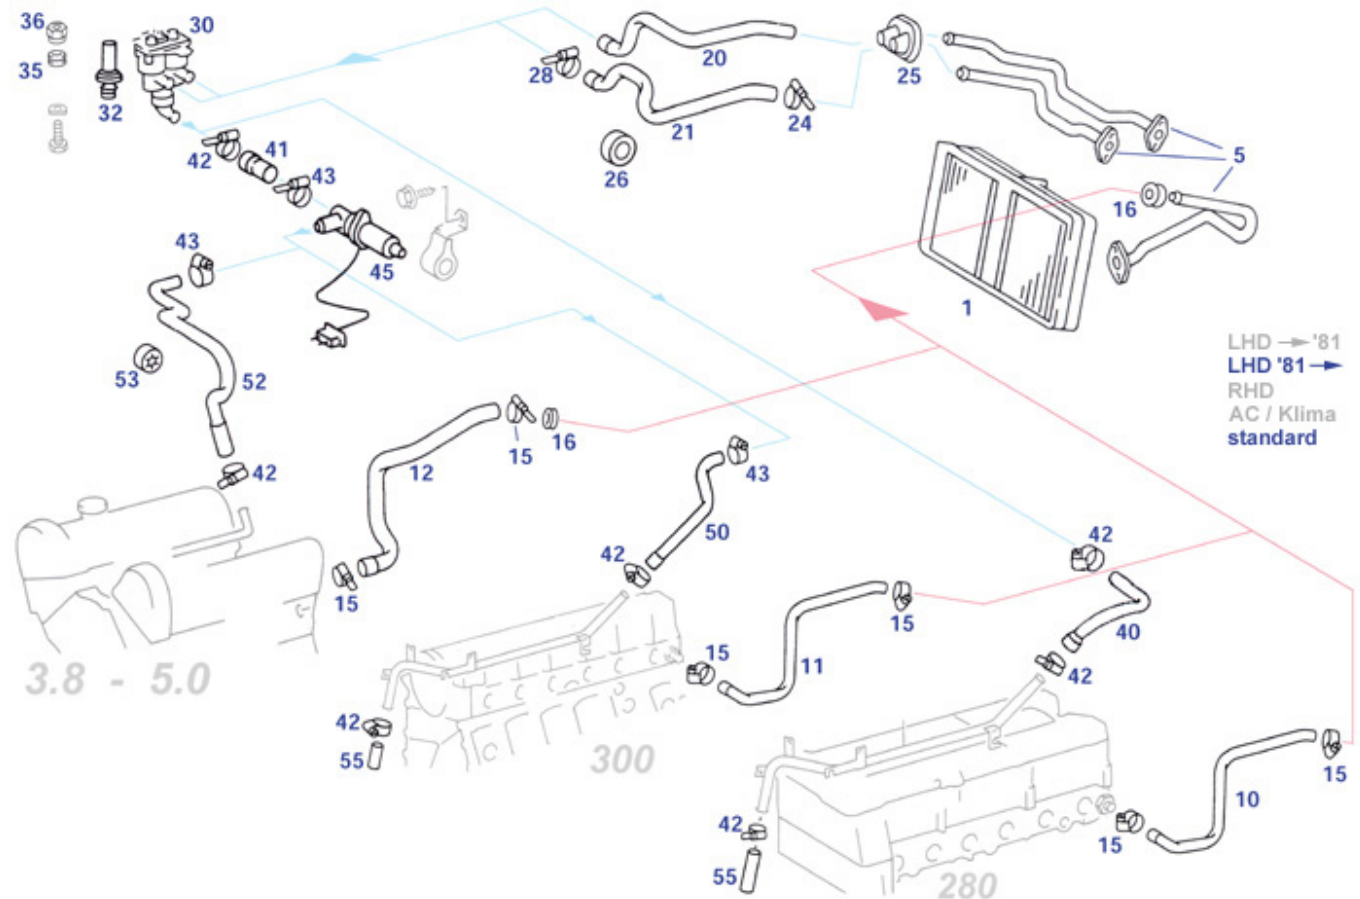

9	Water hose to engine450 return pipe	750810	€ 20,13	50	aux el pump, heater hose LHD, BOSCH	583160	€ 141,00
50	N/A: Bosch 0130002070, pump, see 783860	783160	N/A	50	aux el pump, heater hose, universal, FEBI	583760	€ 89,43
50	aux el pump, heater hose, universal, no name	583660	€ 145,00	82	amplifier, 76-80 climate system	783845	€ 616,15
83	in exchange, pls send used unit	783446	€ 1.155,00	83	Replcmnt of A/C-ecu	783846	N/A
288059	Panelling screw 5,5 x 16 (hex head 8mm)	288059	€ 0,60	299097	Bulb 1.2W, glass socket, switch-knob, cockpit	299097	€ 1,79
750396	Gummiring bei Wasseranschluss	750396	N/A	798741	A3229971481 rbr grommet	798741	N/A

83.g Water Circuit Duovalve, LHD from 81

83.g Water Circuit Duovalve, LHD from 81

"Tempmatic" system, Euro standard: Electromagnetic double valve and circulating pump installed on the right, Euro series from the use of dials, except RHD types. Not applicable for USA types with vacuum block valve or mono valve. For vacuum components of the systems, see group 80.c

	aux el pump, heater hose LHD	783860	€ 183,08		Rubber grommet 19/34mm, eg	799805	€ 1,08
	radiator hose to heater valve	750091	€ 12,48		Heater tube		
	Rad.hose htg. 380-500 FN Rt.	750073	€ 23,22		A1078312394	750092	N/A
	A1078300584 Heater valve w.vac-unit,78-	783045	N/A		A1168310394	750078	€ 23,01
	Symbol label, heater adj. wheel	783909	€ 9,07		Secand Choice; Forced ventilation flap	783075	€ 30,94
	Rubber grommet 13/34mm, diagonal	798752	€ 2,55		Symbol label, heater adj. wheel	783709	€ 9,00
	1m cooling water hose 12/19mm	250823	€ 7,14		rubber bellow for vac actor vent flaps	780837	N/A
1	A0028353201	783029	N/A	3	A0008303484 el. monovalve LHD systems from 81	783546	N/A
10	Rad.hose htg. 280SL Lt.	750085	€ 23,91	11	A0008306815	783085	N/A
12	Cooling hose enghheater please vehicle data	750074	€ 26,95	11	A1078314094 Rad.hose htg. 300SL Lt.	750071	N/A
				12	500SL LHD LH side	750072	€ 15,71