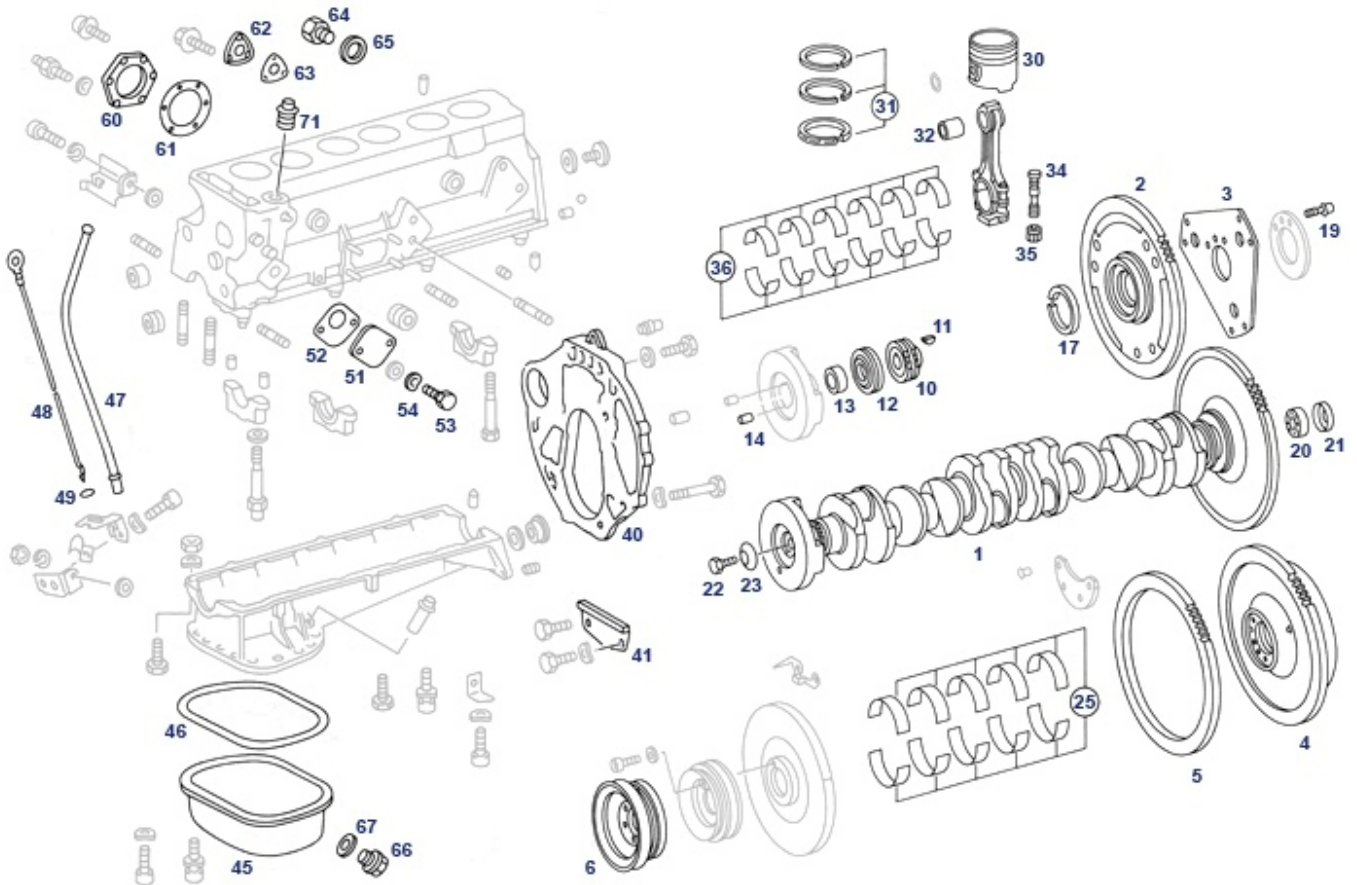

01, 03, 05 Engine 6-Cyl., mechanical components

01, 03 M110 Eng.Block, Pistons, Crankshaft

01, 03 M110 Eng.Block, Pistons, Crankshaft

	Dichtung Krümmer M110	714298	€ 0,81		Gkt.,outlet manif./cyl. head	714290	€ 0,57
	Washer 6,4 x 11 zinc plated	799914	€ 0,12	1	A1100304801	703290	N/A
2	A1100300205	703270	N/A	3	disc, flywheel to autm drive	203105	N/A
					127FN,110		
4	A1100300705	703260	N/A	5	Ring gear, starter, all	203200	€ 54,92
					M127,129,130		
6	A1104660115	746210	N/A	10	A1110520003 crank sprocket	703011	€ 130,90
11	A1089910067 Woodruff key, c'shaft	703026	N/A	12	45x67x8mm, no collar	303046	€ 12,20
	M110						
13	Ring, spacer, M110	703045	€ 33,20	14	N000000001674	703098	N/A
19	A1109900419	703027	N/A	19	A6150320571	703025	N/A
20	Pilot bearing	103093	€ 11,31	21	Cover, pilot bearing	103094	€ 1,81
22	N308676018001	203071	N/A	23	N000007008244	203098	N/A
25	Main bearing set 59,75mm	703351	€ 148,20	25	Main bearing set 60,00mm 280R6	703850	€ 242,40
					FN		
25	Main bearing set 59,50mm	703352	€ 254,49	25	Main bearing set 59,00mm, (2)	703354	N/A
25	Main bearing set 59,25mm	703353	€ 155,95	25	Main bearing set 60,00mm	703350	€ 155,18
30	Piston M110 87,00mm rep.-size 2	703282	€ 200,99	30	Piston M110 86,50mm rep.-size 1	703281	€ 216,46
30	Piston M110 86,50mm rep.-size 1	703881	€ 203,00	30	A1100304818 Piston M110	703280	N/A
					86,00mm std.		
31	Engine set piston rings M110	703285	€ 350,06	31	Engine set piston rings M110	703286	€ 333,20
	86,00mm				86,50mm		
31	Engine set piston rings M110	703287	€ 333,20	32	A1100380050 Little end bearing	703580	N/A
	87,00m				std. M11		
34	N/A / A1100380471 -Con Rod Bolt,	703275	N/A	35	A1100380172	703276	N/A
	M110 FN						
36	M110 Engine 48mm Con Rod	703560	€ 113,53	36	Big end br. set M110 47,00mm	703564	€ 61,82
	Bearing Set						
36	Big end br. set M110 47,25mm	703563	€ 62,30	36	M110 Engine 47.5mm Con Rod	703562	€ 65,72
					Bearing Set