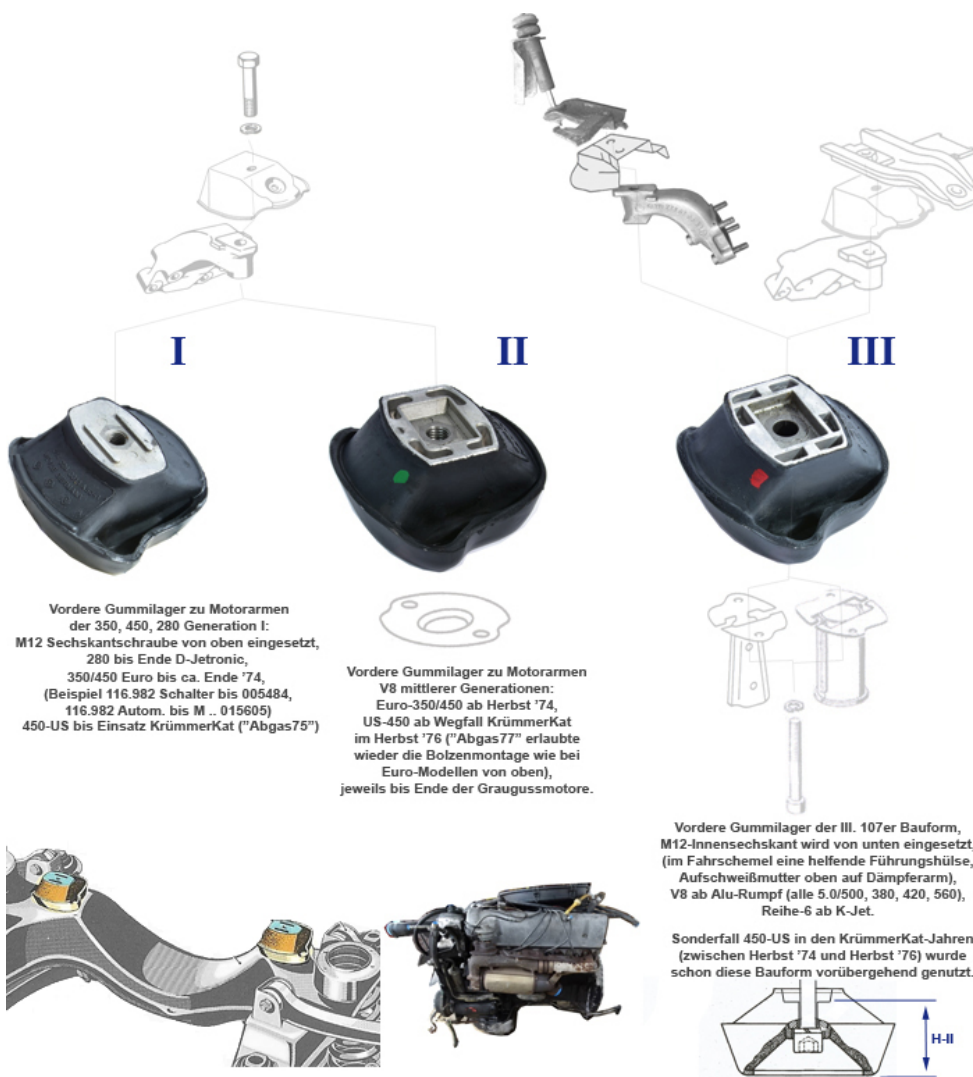

22 b. Engine rubber mount variants

The hole pattern in the subframe, which has remained unchanged over the construction period, allows engine conversions, provided that the engine rubber mounts and engine arms are selected to match the engine. No hydromounts in type 107. Replacements of rubber bearings within a design result in slightly changed damping or height-per-load properties, as well as the differences between products. (Guideline: seat of the motor arm above support (HII) from Gen II approx. 46.5 +/-1.5 unloaded, with Gen I approx. 56.0). We look forward to receiving the most complete vehicle information possible when you make your enquiry. The height position of the engine can be easily evaluated by the fit of the fan blade in its frame, under normal load on the front axle: When sighted on the two-column lift, the engine sags slightly with the subframe, this also applies to the prop shaft alignment.