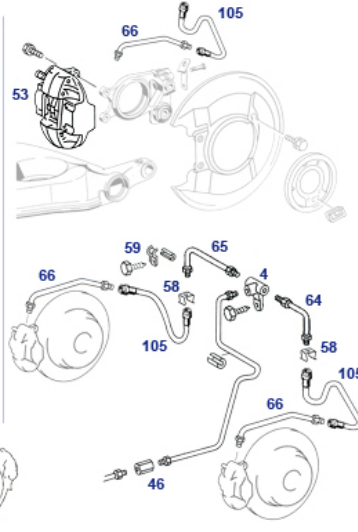

Typen mit Ausstattung
„Koppellenker“: Sättel vor den
Radnaben, Schlauchübergang
hinten an Zusatzhalter

Infotext zu Einbauübersicht und weiteren Teile-Umgebungs-Konsequenzen der Achsvariante siehe 42.i

4	see 243859 A0004284224	243059 742004	N/A N/A	4 4	Counter sunk screw, eg wing to rail brake hose adaptor with 3 connection threads M10 X	799930 742804	€ 0,39 € 4,95
11	Valve, brake cyl bleeder	242001	€ 6,99	11	Bleeder valve M8 e.g. ATE early	242000	€ 5,57
11	A3075530107 Bleeder screw at booster	242007	€ 8,70	11	bleeder screw M8 / hex9	942008	€ 3,33
11	Bleeder valve cap, brake, steering	143041	€ 2,62	11	Bleeder screw, rear calipers, M7	242011	€ 1,80
20	Brake shoes and fitment parts, ATE	242200	€ 33,78	26	Caliper repair kit, rear, all	742026	€ 27,41
30	Sicherungsschraube Bremsscheibe vo.85->	743101	€ 0,51	36	Locking plate ,caliper	242036	€ 4,36
46	inline connector, female, fits F-type brake lines	142846	€ 1,59	49	A1074270196 grommet, rr brake rope to plate	742049	N/A
51	Caliper R/C107 rear left (ATE)	742051	€ 329,53	51	Caliper R/C107 rear Rt.	742052	€ 342,65
51	Caliper R/C107 rear Rt.	742852	€ 100,70	51	Caliper R/C107 rear Lt.	742851	€ 100,70
53	Caliper V8, rear Rt., V8 EUR 73-> FN !	742054	€ 265,00	53	Caliper V8, rear left, FN	742053	€ 264,48
58	Bracket 250-280SL	243658	€ 1,06	59	Grommet, rear brake wires @ axle/anchor	742059	€ 3,99
59	Rubber sleeve	243859	€ 2,38	59	Sheet metal screw with hexagon 5.5 X 13 galvanized	990102	€ 0,20
59	A1089950520 Clamp e.g. 1 fuel pipe	847040	N/A	65	Brake line 1030mm, e.g. rr m / rr rt	742066	€ 15,17
66	Brake line 340mm	542066	€ 5,95	82	ATE Accessory kit for rear brake pads	242082	€ 7,20
88	additional shim, rear brake pads	742989	€ 4,99	88	incl. layer anti-noise	742088	N/A
88	Set of ATE rear brake pads 1965-19'72 | W113-108	242088	€ 27,49	97	Hex Bolt M6 x 10 yellow zined	299997	€ 0,35
102	Brake line e.g. rr.lt, 255mm	742102	€ 5,70	104	Brake line 195mm :, 230frt Lt.,107 rear	742104	€ 21,00