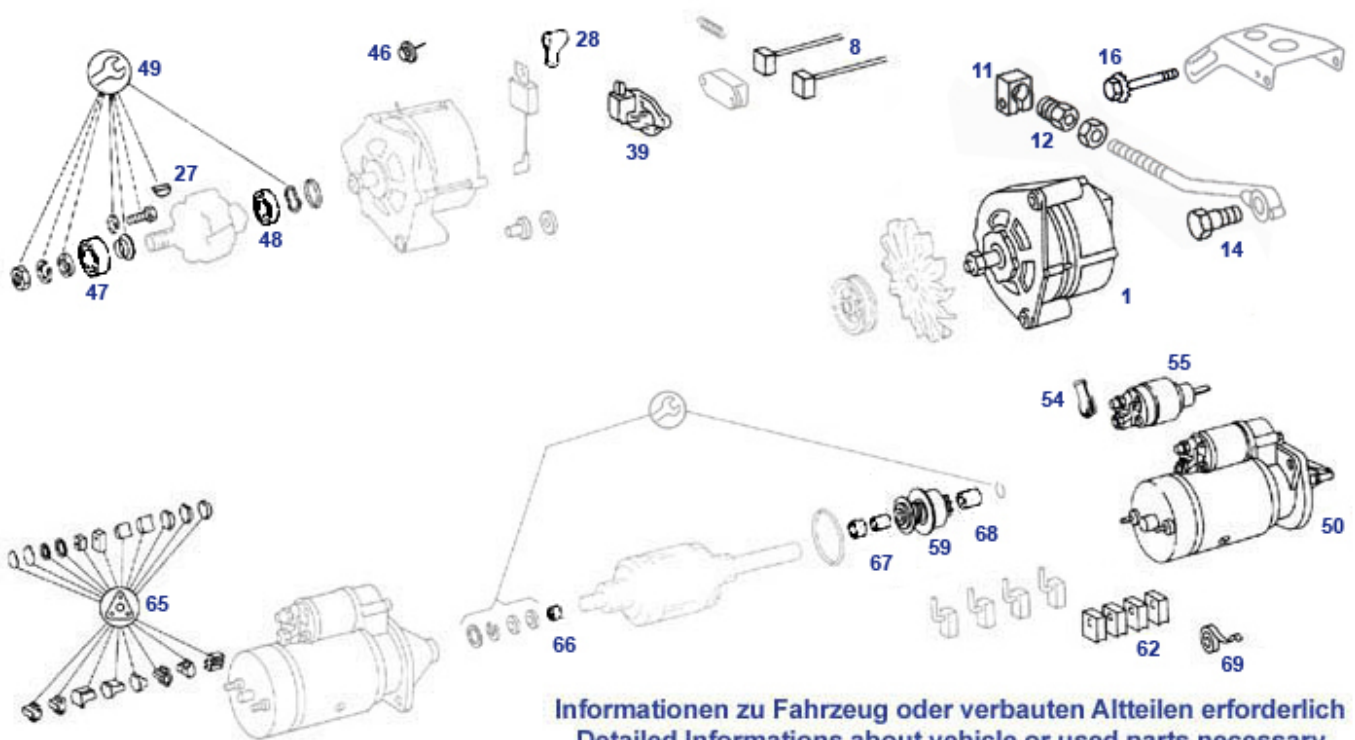

98	nut M6 w. flange, zinc plated	799913	€ 0,37	98	Label "Danger High Voltage" D/EN/FR	799961	€ 16,31
99	Belt, 10x1005 e.g. 117.968 Generator	799133	€ 6,49	99	V' belt, 10 x 935	299109	€ 7,79
99	V belt 10 X 775	299108	€ 8,84	99	V belt 10 x 925 eg. 250SL LHD series	299107	€ 3,69
99	V belt 13 X 1285	799110	€ 10,29	99	V belt 10 X 875 eg. 230SL Alternator	299106	€ 4,75
99	V belt 10 X 900	299105	€ 6,19	99	V' belt, 10 x 800	299110	€ 8,98
99	A0029974092	999118	N/A	99	V belt 13 X 1060	299101	€ 7,25
99	A/C belt 13 x 960mm, e.g. AC-comp 560	799131	€ 7,74	99	V belt 13 X 750 e.g. PWS-pump	299102	€ 6,19
99	Ribbed fan belt 2175mm, e.g. M103 no A/	999106	€ 39,98	99	M110 from: fan blade with central bolt	620020	€ 59,95
99	Ribbed fan belt 2257mm, e.g. 103 A/C	999108	€ 30,98	99	belt, 10x1110 e.g. pws pump 5.6 , 2x re	799130	€ 7,25
99	V belt 10 x 1200 , WaPu/p.w.s.(2xreq)	799117	€ 7,20	99	V belt 13 X 850	799116	€ 5,95
99	V belt 10 X 913	799115	€ 6,10	99	V belt alt./wapu/fan V8	799114	€ 5,59
99	Water hose, thermostate->head e.g. 129.060	950304	€ 0,86	99	Seal ring M103... water pump to engine	920311	€ 1,36
99	V belt alt./wapu/fan 10 x 980	799113	€ 10,10	99	V belt 10 X 960/965	799119	€ 4,89
99	V belt pws. 280SL/SLC 13x818	799111	€ 10,89	99	V belt 10 X 1100, e.g. WaPu/PWS V8-FN	799118	€ 7,40

15.b Alternator + Starter

	Socket housing, alternator	754877	€ 12,30		Interference suppression capacitor with eyelet con fits 115059	215838	€ 29,99
	similar as 215226	215227	N/A		Wire, Starter, 350+450 up to FN	115022	€ 23,92
	Interference suppression capacitor with flat plug	715838	€ 7,97		regulator, copy of old design	754778	€ 447,50
	Rest: Bosch regulator, external, generators 65-74	254021	€ 464,10		LiMa 70A, 300SL im Tausch	254521	€ 41,92
	Regulator external, ca '65-'74, HELLA, China	254721	€ 29,85	1	see 715380	915330	€ 222,43
1	LiMa 70A, 300SL im Tausch	715330	€ 341,74	1	Alt. 65A exch., 280SL FN, M117 US	715381	N/A
1	see pict: comes with modern pulley, can be combine	715380	€ 191,00	1		715286	N/A