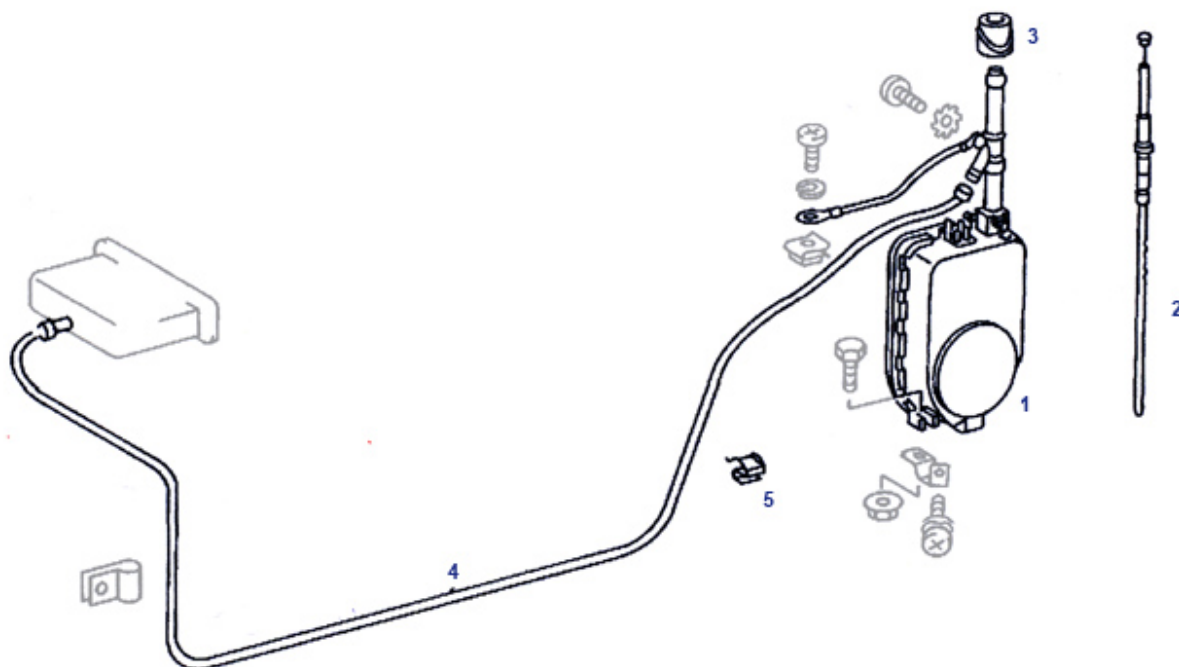

82.e Antenna