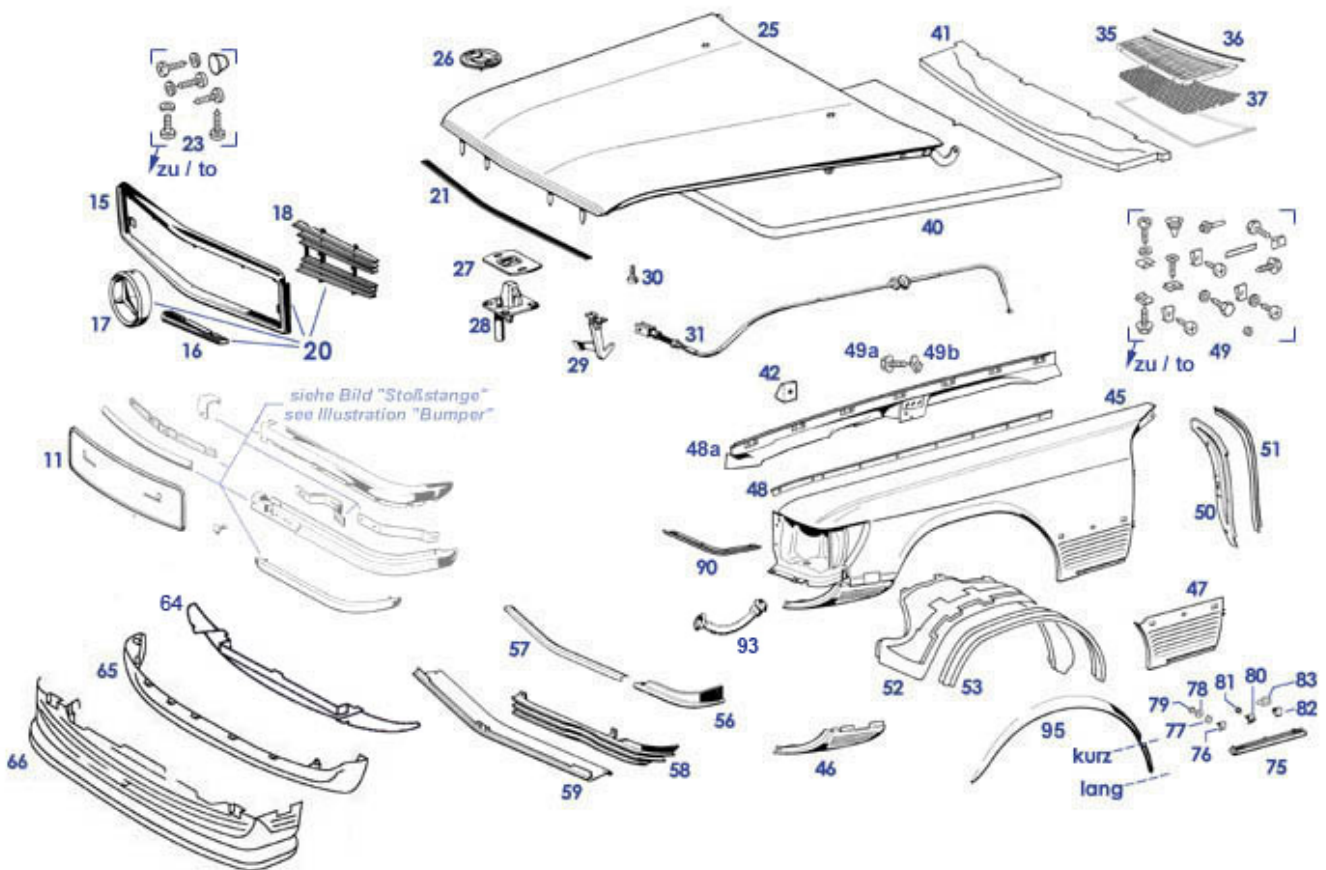

29	Spire nut for handle	798739	€ 0,45	30	Sunroof cable 107SLC	778031	€ 219,00
35	A0008202442 El. motor, sunshine roof	778901	N/A	39	A0008202807 Mech., El. sunshine roof	778902	N/A
44	A1087800183 Slider,s'shine roof, front/	778974	N/A	45	Slider,s'shine roof, middle	778975	€ 40,45
50	A1077820198 Seal,sunshine roof, SLC, fro	778900	N/A	51	A1077820098 Seal,sunshine roof,rear	778925	N/A
52	A1077820298 Seal rear, sun roof C107	778910	N/A	53	A1157840497 Insulation strip,s'shine ro	778915	N/A
55	Niete z.B. ESSD-Anschlag	798168	€ 0,39	55	A1087820198, brush L or R sunroof	878920	€ 44,95
60	A1077820196 Water run-off hose, front	778943	N/A	61	Water drain hose, sliding roof, div.	778845	€ 17,73
85	A0008252301 Roof interior light SLC fr.	782025	N/A	85	Roof interior light SLC front	782026	N/A
86	A1238200501 Roof interior light SLC fr.	782024	N/A	90	A10781005109002 Sunvisor lft.w/o.mirror	781291	N/A
90	A10781006109002 Sunvisor Rt. w.mir. whi	781292	N/A	90	A10781025107103 Sunvisor lft. w.mirror	781475	N/A
90	A10781026107103 Sunvisor Rt.no mir. sil	781476	N/A	92	Bush,sunvisor, beige	781229	N/A
92	A10781102418319 Bush,sunvisor, light gr	781249	N/A	92	A10781102417103 Bush,sunvisor, silver g	781279	N/A

88.a Panelling front

panhead tapping screw 4,2 X 16	788381	€ 0,18	A1078800197 Small parts, wing, R/C107 f	788017	N/A
A12666980158 clip	772156	N/A	washer 4,3 X 12 X 1	799890	€ 0,14