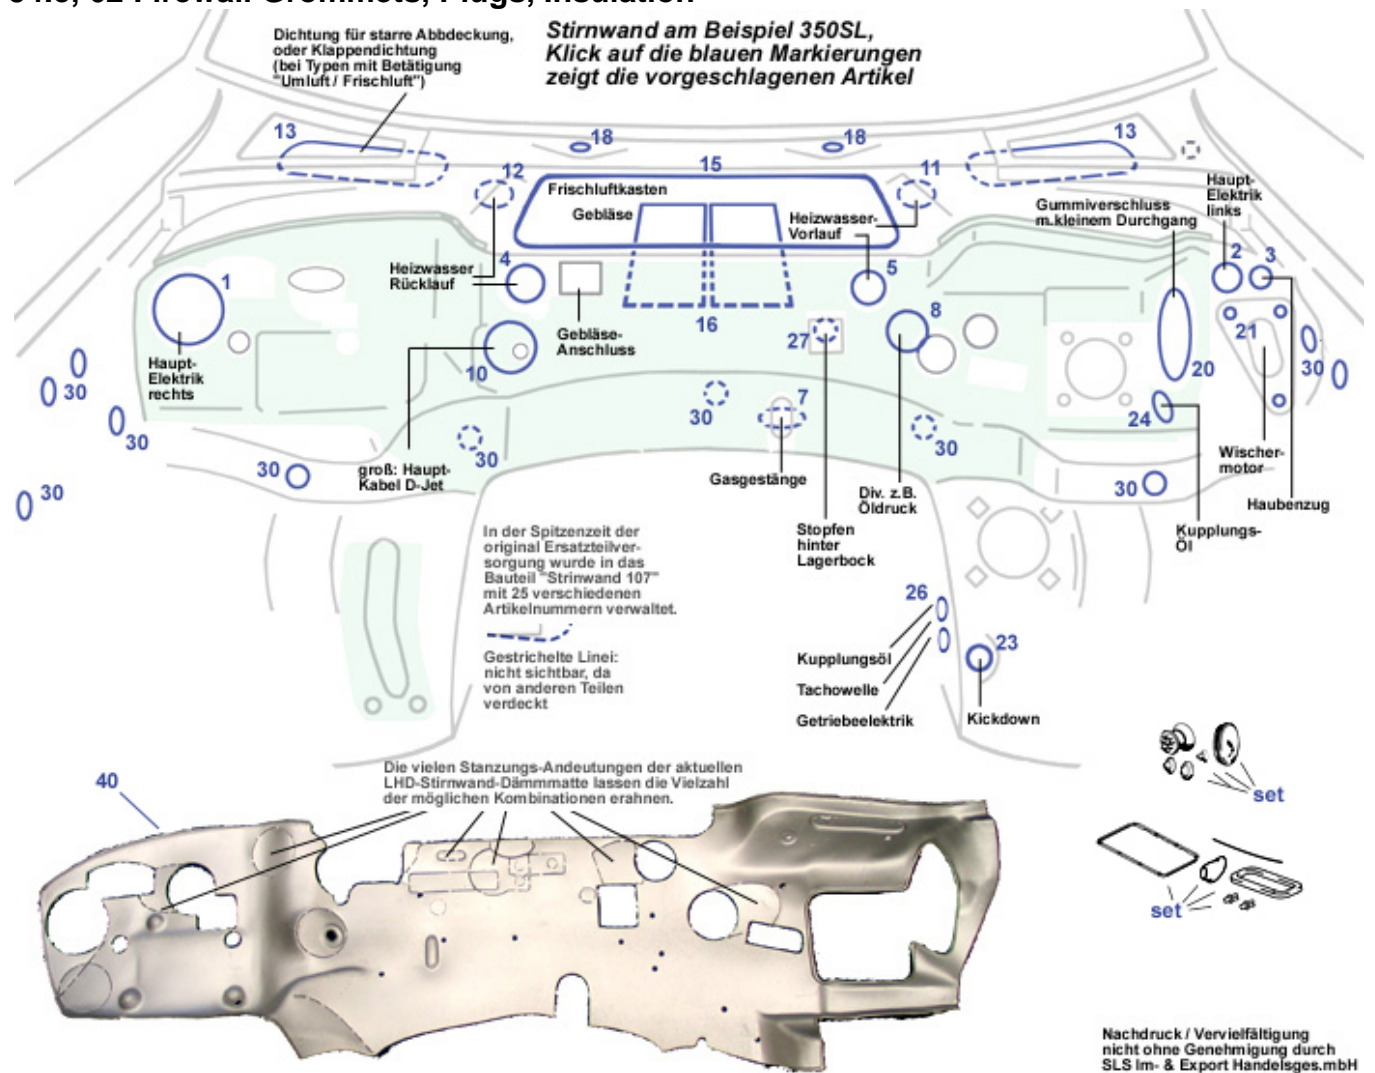

60 Body, raw Frame, Floors and Panelling

54.c, 62 Firewall Grommets, Plugs, Insulation

	A1164200685 Brake cable W116 SEL fr.	642101	N/A	del.-t.Grommet, rear hood lock	798766	€ 3,34	
	del-t: Grommet / bellows	929019	N/A	seal pedal bracket/firewall, ca. '68-'85	743028	€ 2,94	
1	Grommet 17/53mm, multihole	798757	€ 5,80	2	Grommet,multiple holes, /35	298789	€ 3,05
3	A1119970781 N/A: 5/21mm grommet, try 199008 instead	398791	N/A	4	Rubbergrommet, heat.return Rt. or drain 108boot	799003	€ 13,01
5	Foam ring, heater tube	750395	€ 3,32	7	Grommet, acc linkage->firewall, Repro	798775	€ 4,25
10	Sealing disc, rbr. 42mm, ref.-No. A1009870044	298790	€ 2,26	10	e.g. engine wiring kits	798765	€ 9,97
12	Rubbergrommet, e.g:waterpipe	799004	€ 9,97	13	Seal profile f.a. inlet	783819	€ 5,37
13	A1078311498	783028	N/A	13	-NL- Dichtung, Umluftklappe links	783027	N/A
13	Profile, rubber, 1m, on air inlet	783021	€ 4,97	13	Seal, firewall cover ->08.81	783037	€ 4,74
15	Seal, heater cover, similar to genuine material	783110	€ 37,00	15	Rubberseal, firewall heater aperture	783810	€ 16,33
16	Seal, heater fan	783836	N/A	16	Seal, heater fan | A1078350123	783036	€ 28,50
18	Rubber shim, wiper linkage to body 107/108	782248	€ 0,74	20	Grommet, large, firewall 107	798759	€ 15,90
21	Rubber ring, wiper motor	282407	€ 0,77	23	A1159970640	730039	N/A
24	Grommet 6/26, 45°, e.g. hydr-line clut	299001	€ 2,68	24	Floor/Body Panel Plug - 26mm	298782	€ 1,30
26	Sealing disc, rbr. 34mm	798154	€ 1,65	26	Rbr plug 17,5mm	398995	€ 1,17
27	A1169870144	798155	N/A	30	Rubber plug, 20mm	298780	€ 0,94