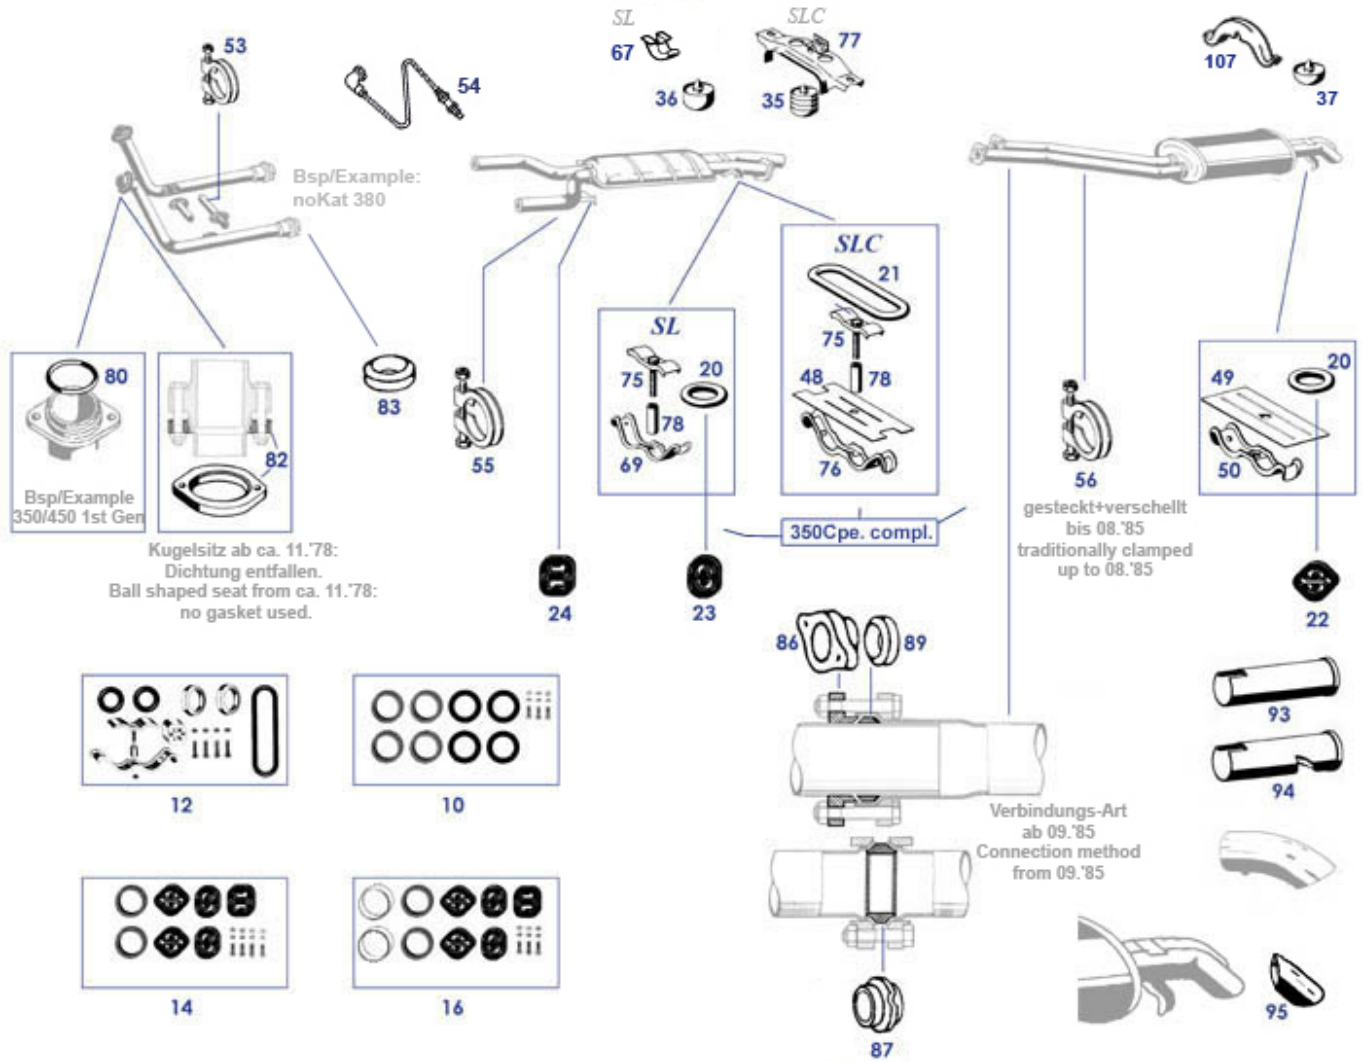

49.e Exhaust Fitment Parts

49.e Exhaust Fitment Parts

	Double hanger bracket, R107	749048	€ 7,44		seal ring AL-shells, 45mm, 09.85->	749863	€ 1,21
	A1134920053 Sleeve,exhaust mount	249047	N/A		rr.Rt. Gasket catalyst @ manifold M117.985 US, L / R	714045	N/A
	A1079871140 Rubber buffer R/C107 end bo	798749	N/A		Lambda sond e.g. 560 US	754620	€ 149,99
	nut insert, exh manif	714707	N/A		see 749854 hanger	749054	N/A
	A1114920143 see 749853	749053	N/A		Shield LHD, 107, 111/108late	749070	€ 78,43
	heat shield, early V8 manifolds L or R	714303	N/A	10	Basic fittings,280,350,450SL/SLC	749045	€ 18,21
12	Add. fittings, V8: 03.80->08.85	749041	€ 44,99	14	Additional fittings 300SL	749043	€ 30,35
16	non-reinforced rubber hangers	749840	€ 26,70	20	inner diameter 30, rubberstring 15	249019	€ 1,90
21	Rubber exhaust hanger, long = SLC center	749038	€ 4,70	22	Hanger, rbr., end box 09.85->	749019	€ 13,90
23	Rubber mount ring, ctre, from 09.85	749059	€ 3,25	24	O' ring, front V8: 5 Ltr+300,420SL	749072	€ 2,67
24	Rubbermount, front V8: 5 Ltr+300,420SL	749972	€ 1,43	35	Rubber buffer, exhaust	798747	€ 0,92
36	A1079871040 Rubber buffer, tunnel,rr. f	798748	N/A	37	Rubber buffer R/C 107 end silencer	798649	€ 3,81
48	A0004921683 Insul., exh. bkt.,SLC to 09	749052	N/A	49	A0004921183 Insulation, exhaust bkt., r	749073	N/A
50	exhaust hanger, fits 107 rear up to	749853	€ 9,64	53	see 749858	749058	N/A