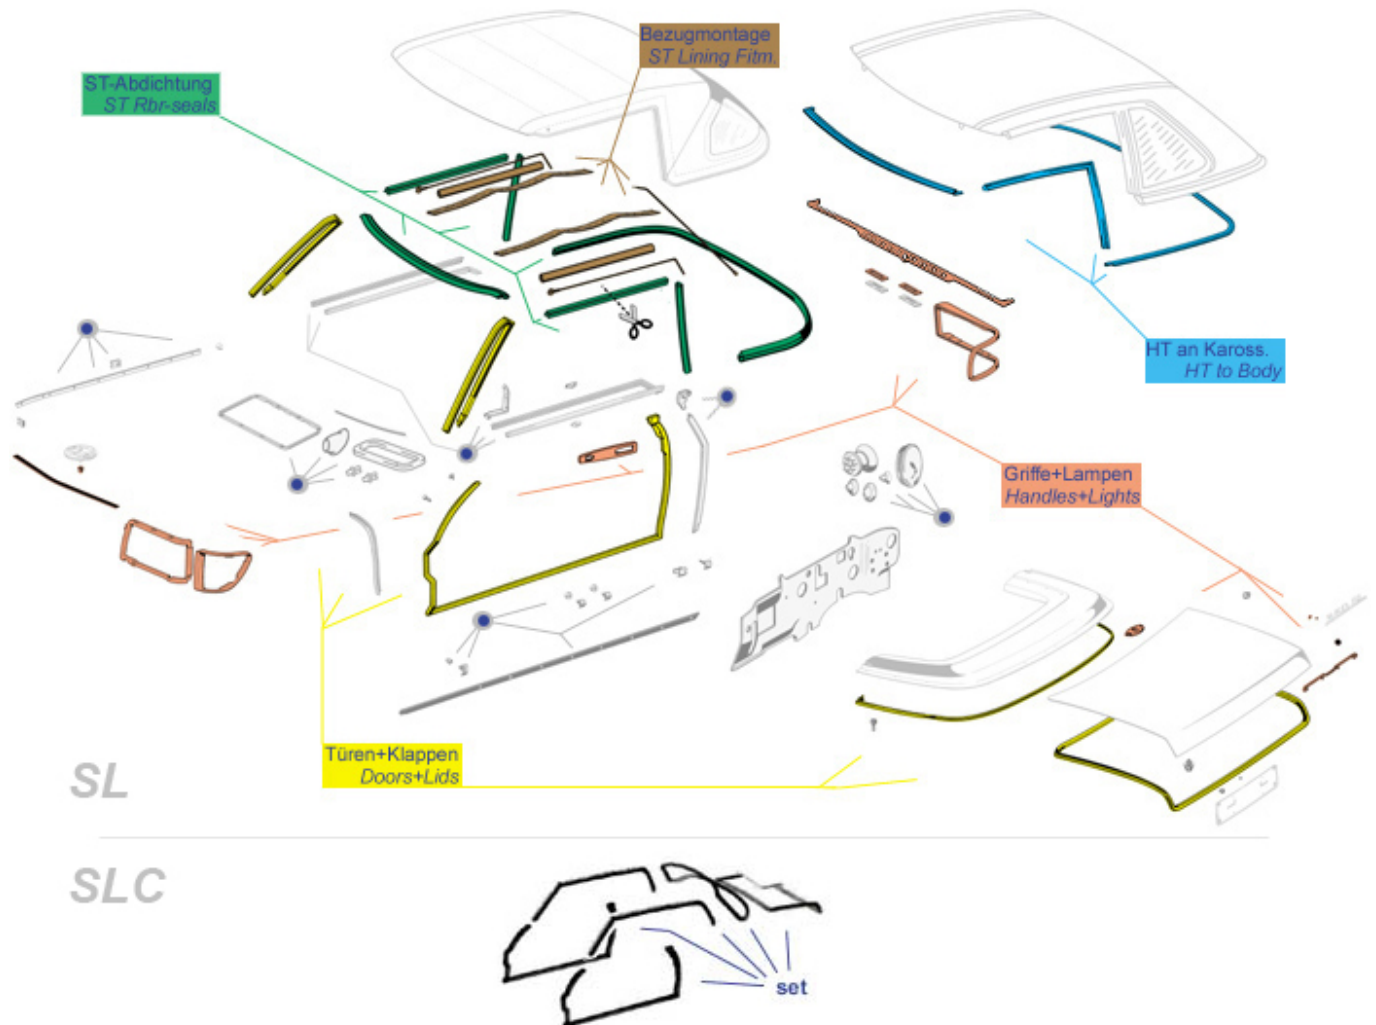

47	A1076712230 Dec.angle, lower, Rt., FN	767070	N/A	47	A1076712130 Dec.angle, lower, Lt., FN	767060	N/A
47	A1076713530 Dec.angle, lower, Lt., FN	767061	N/A	47	A1076713630 Dec.angle, lower, Rt., FN	767071	N/A
48	Clip Windscreen trims | A1079881578	767046	€ 1,39	49	Rivet, rear window drip strips	270691	€ 0,20
50	A1076981001 Weatherstrip, 'A' pillar SL	769020	N/A	50	A1076980901 Weatherstrip, 'A' pillar SL	769010	N/A
51	Seal A-pillar R107 leftrepro	772825	€ 43,08	51	Surface defects, Hole spacing inaccurate	772220	€ 160,00
51	Seal A-pillar R107 rightrepro	772820	€ 43,08	51	Surface defects, Hole spacing inaccurate	772225	€ 160,00
52	A1076980780 Dec. strip, 'A' pillar SL i/	769030	N/A	52	A1076980880 Dec. strip, 'A' pillar SL i/	769040	N/A
55	A1077250365 A1077250365 Weatherstrip, r	772725	N/A	55	A1077250465 A1077250465 Weatherstrip, r	772726	N/A
56	see 772622	772222	N/A	56	1m Seal, drip mould, ..	772622	€ 5,95
57	countersunk head tapping screw 3,5X13, sealing rai	272723	€ 0,13	80	visor rod w. metal bracket LH, black	781511	€ 86,52
80	visor rod w. metal bracket RH, black	781512	€ 86,52	80	visor rod w. metal bracket LH, unpainte	781513	€ 81,79
80	visor rod w. metal bracket RH, unpainte	781514	€ 69,63	95	Version Info: is SL (not SLC!) and Euro standard.	767795	€ 499,99

72, 75, 77, .. Body Rubber Seals / Weatherstrip Kits