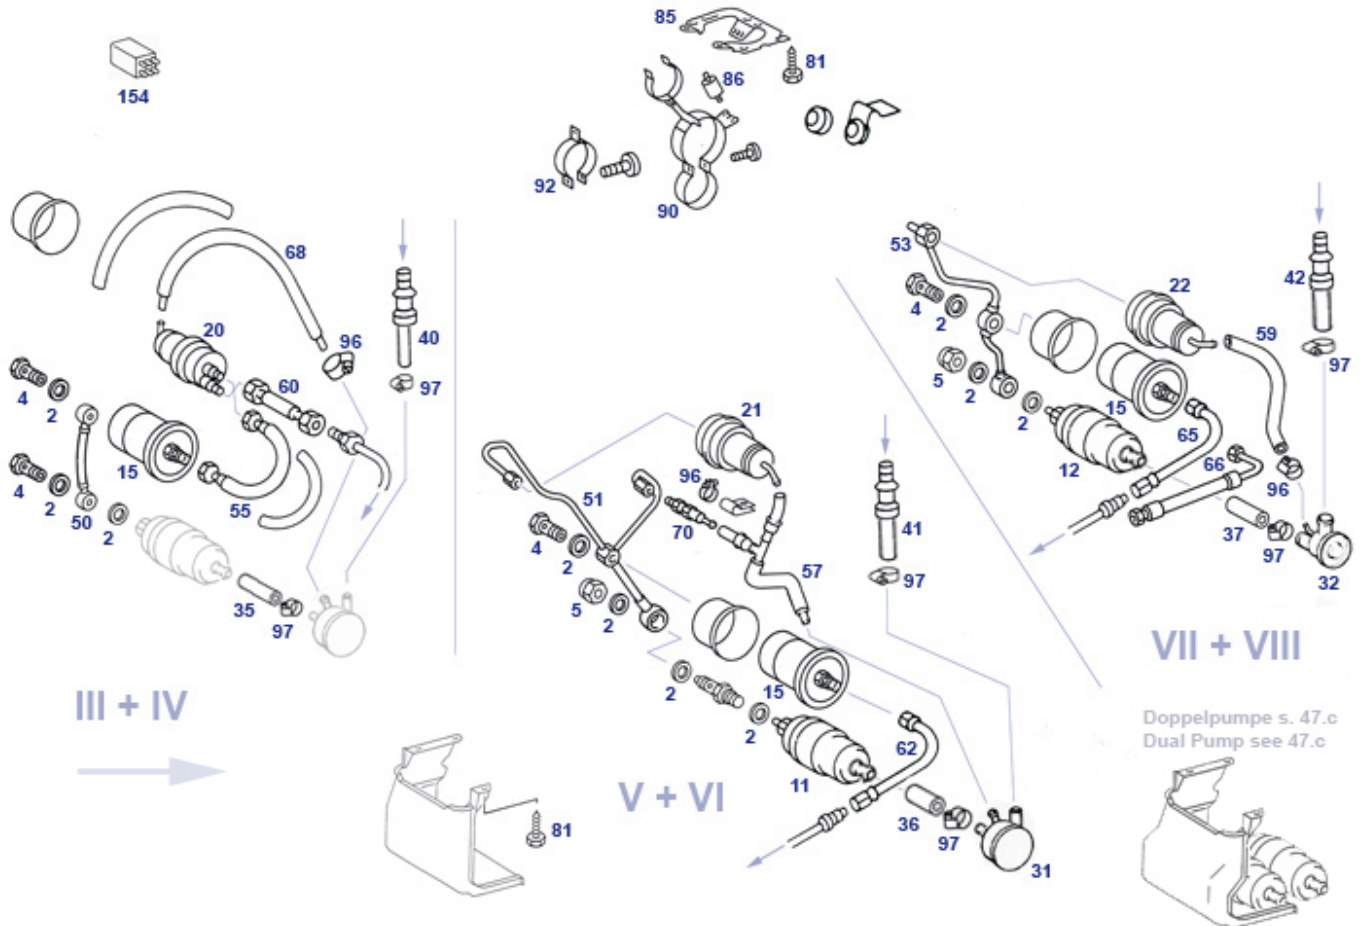

47 Gas Tank and Fuel Pump

47.b Pump packages between 1976 and 1985

Picture for the years of construction 1976 to 1985 (K-Jet with single pump): with numerous small changes, the pump environment was gradually developed: - after replacement of the D-Jetronic: installation of a pressure accumulator (behind the filter) - Use of in-line pump (replacement of the pump with transverse outlet) - Arrangement changed: accumulator turned and pipe connection parallel to the filter - Pressure compensation line with valve added, pressure side of the accumulator only one connection - Non-return valve on the pump pressure side (later included in the scope of delivery of all pumps) - Pressure compensation line with valve is omitted again - cross-section of the suction side enlarged, affects the pump, suction hose and suction damper (nozzle larger, housing diameter smaller), as a result, the connected hoses are also different. Pump holder and cover changed several times. All changes to the filter were environmentally compatible, the latest version fits all of them, but diameter adjustment before ordering is strongly recommended. When ordering the other components, the execution must be viewed beforehand. Hoses sold by the meter are supplied without a protective cover or insulation.

Fuel pump relay, V8 from '85, 10-Pin A1074700716	754325 747718	€ 36,21 N/A	hose clamp 12mm	747992	€ 1,32
Hose, filter->feed line from 85->	747931	€ 50,50	round cover above fuel sender, Repro Tank, Brand JP Repro referring 1074704501	247814 747800	€ 5,20 N/A
Rubber grommet 3/26 e.g. fuel tank vent pipe see 754921	798860 754321	€ 1,87 N/A	grommet, hose protection, e.g. fuel hose	798847	€ 1,87
A1264700164 sedan or coupe see 798744 or 398795	747139 798787	N/A € 2,21	A0025452705 FP relay, eg. 300SL up to FN	754332	N/A
Fuel strainer in fuel tank, w.seal	747713	€ 35,76	111, C107, not Roadster 107	398795	€ 2,30
A0035450105	754334	N/A	hose clamp 10-16, worm thread style	999888	€ 1,84
Grommet, fits cars up to 07.19'80	747017	€ 10,00	passend zu Pumpenpaketen ab 02.'79: ab FG (US und	747810	€ 132,42
clamp inlay	747038	€ 1,84	Fuel strainer in fuel tank, W107, W116, ... does n	747612	€ 20,23
			Fuel pump relay, V8 from '85, 10-Pin	754825	€ 58,85
			rubber inlay, for 3 pipes (8 + 8 + 5mm)	247859	€ 5,63