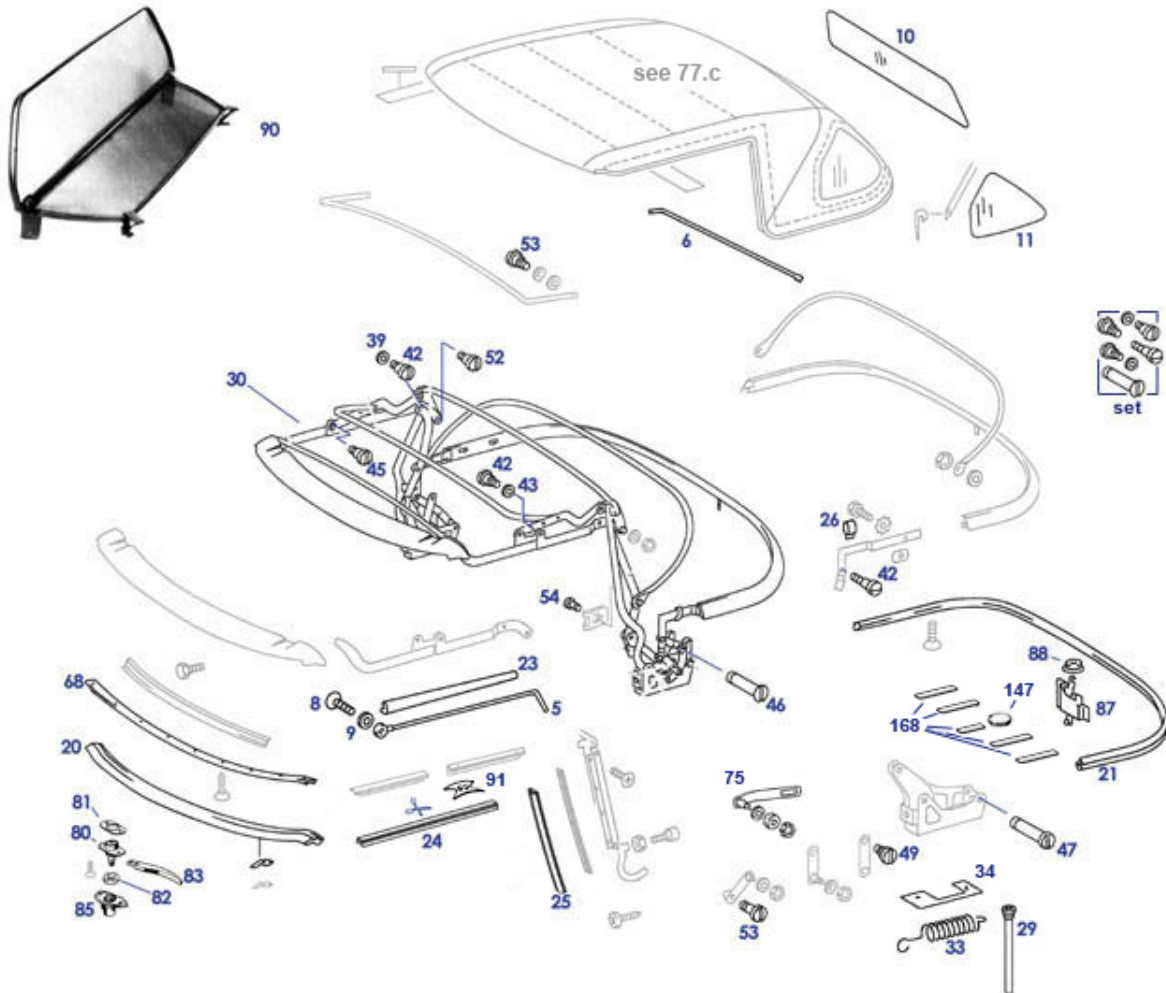

INFO - NO BASKET BUTTON: For [776350](#) € 819,90
the installation of t
INFO - NO BASKET BUTTON: For [776371](#) € 899,99
the installation of t
INFO - NO BASKET BUTTON: For [776382](#) € 819,90
the installation of t

INFO - NO BASKET BUTTON: For [776360](#) € 819,90
the installation of t
INFO - NO BASKET BUTTON: For [776380](#) € 819,90
the installation of t
INFO - NO BASKET BUTTON: For [776390](#) € 819,90
the installation of t

77, Softtop

77, Softtop

	Set strap belts f.softtop, beige, R113 & W107	276772	€ 71,39		Set S/T-frame belts, beige	776802	€ 59,99
	A1137760382 see 277815	277015	N/A		Set strap belts f.softtop, black, R113 & W107	276771	N/A
	Set S/T-frame belts, beige	776702	N/A		Satz Spriegel-Gurtbänder schwarz see 772835, L=R	776701 772830	€ 56,76 N/A
	Rubber ring	777017	N/A		1 pair wires, S/T above side-window, like original	777890	€ 39,98
	Rubber seal rear s/t frame "bow"	777902	N/A	5	wire, softtop rear centre	777004	€ 19,00
5	1 pair wires, S/T above side-window	777090	€ 24,00	6	escutcheon e.g. screw 277052, ..	277053	€ 3,42
8	Chrome screw M4, e.g. wire at canvas	277052	€ 1,79	9	Rear wind., mid rr. clear	777250	€ 60,69
10	A1077770010 Softtop windw,clear,rear,or	777950	N/A	10	softtop-windows set, color green	777355	€ 129,95
10	Rear wind., mid rr. col.	777251	€ 63,07	11	Rear wind., Rt. rr. col.	777241	€ 25,59
11	softtop-windows set, clear	777255	€ 141,51	11	Rear wind., Lt. rr. col.	777231	N/A
11	Rear wind., Rt. rr. clear	777240	€ 26,95	11	Rear wind., Lt. rr. clear	777230	N/A
11	A1077770310 Softtop	777930	N/A	11