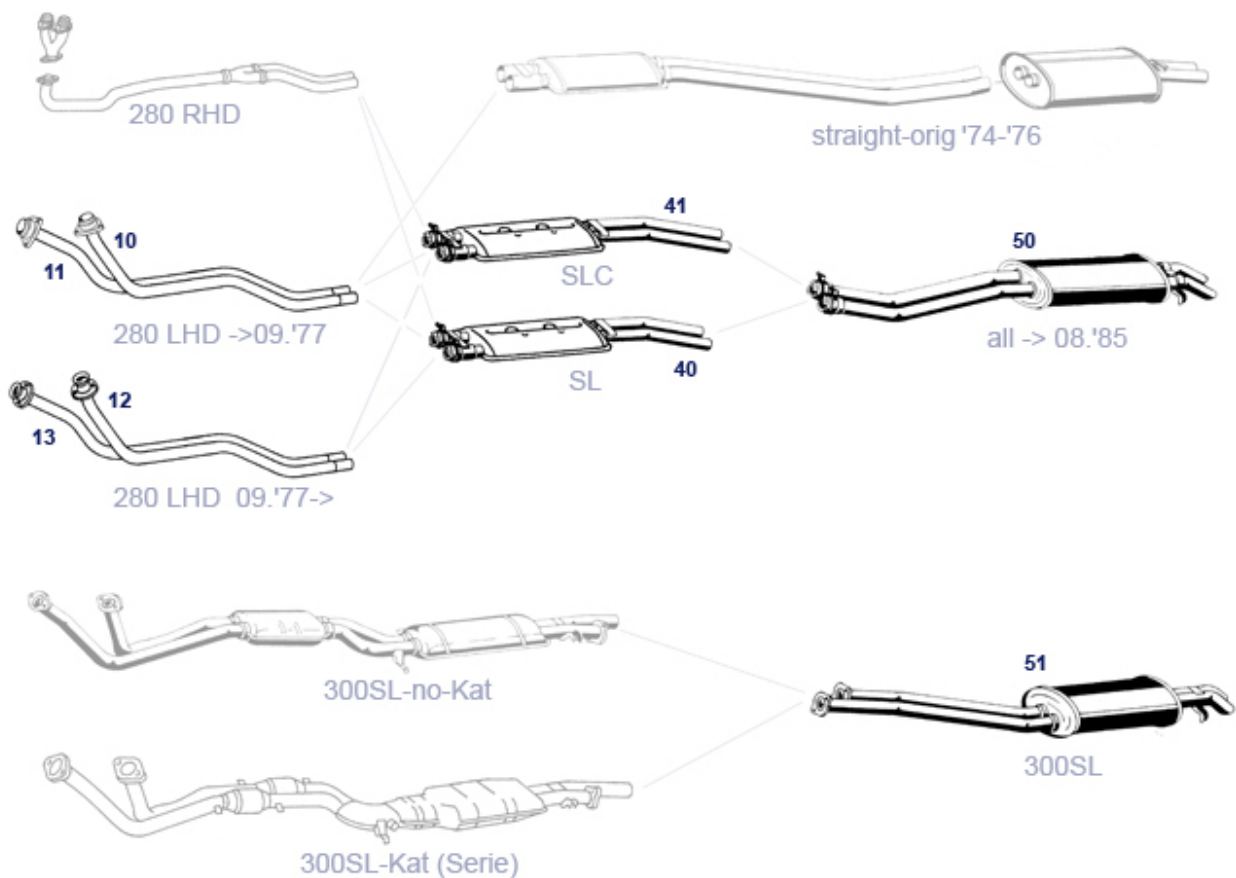

45	EBERSPAECHER A1074901715 Mid. box 380SLC	749025	N/A	47	500SLC A1074913301 Mid. box 420-500SL "RÜF"	749029	€ 599,00
50	Rear silencer R107, up to 8.85, brand Walker	749131	€ 205,86	50	Rr.silencer->8.85,zn-al-plated	749130	€ 199,99
50	up to 08.'85, "ABE"-cert	749530	€ 1.199,00	51	End box 300/420/500SL from 09.1985	749835	€ 299,99
51	End box 300/420/500SL fr.09.85 Ebersp.	749035	N/A	54	O2-sond e.g. 380US up to VIN	754218	€ 55,19
56	A1074908819 exh assy w.cat 560US	749086	N/A	56	Quality warning: American replica with a focus on	749837	€ 1.279,25
56	A1074908819 exh assy w.cat 560 AUS (RHD)	749087	N/A	836	Quality warning: American replica with a focus on	749836	€ 855,00

49.c Exhaust systems 6-Cylinder

49.c Exhaust systems 6-Cylinder

	Prototype, remaining stock without KBA number!	749720	€ 219,00		Hex. bolts zinc plated, M8 X 65	749850	€ 1,21
10	Frontpipe 280SL/SLC, Lt. FN	749901	€ 194,55	11	Frontpipe 280SL/SLC, Rt. FN	749902	€ 227,29
12	Frontpipe 280SL/SLC LHD, late, LH	749003	€ 195,40	13	Frontpipe 280SL/SLC LHD late RH	749004	€ 199,99
16	Frontpipe + mid. box 300SL	749817	€ 2.499,00	N/A	A1074901015 : Mid.-Silencer 280,350,450SL, 12k	749820	N/A
40	Mid. Silencer 280SL, 350SL, 450SL, Eberspächer	749020	N/A	40	Mid.-Silencer 280SL, 350-450SL, no Kat,Aftermarket	749120	€ 199,99
41	Rest: Mid.-Silencer 280,350,450SLC, 13kg, HQ-Repro	749821	N/A	41	A1074900915 Mid. box 280-450SLC Orig.	749021	N/A
41	Ctre silencer SLC->'80,zn-al-plated	749121	€ 333,33	50	Rear silencer R107, up to 8.85, brand Walker	749131	€ 205,86
50	up to 08.'85, "ABE"-cert	749530	€ 1.199,00	50	N/A: rr silencer 280-500SL,SLC Eberspac	749030	N/A