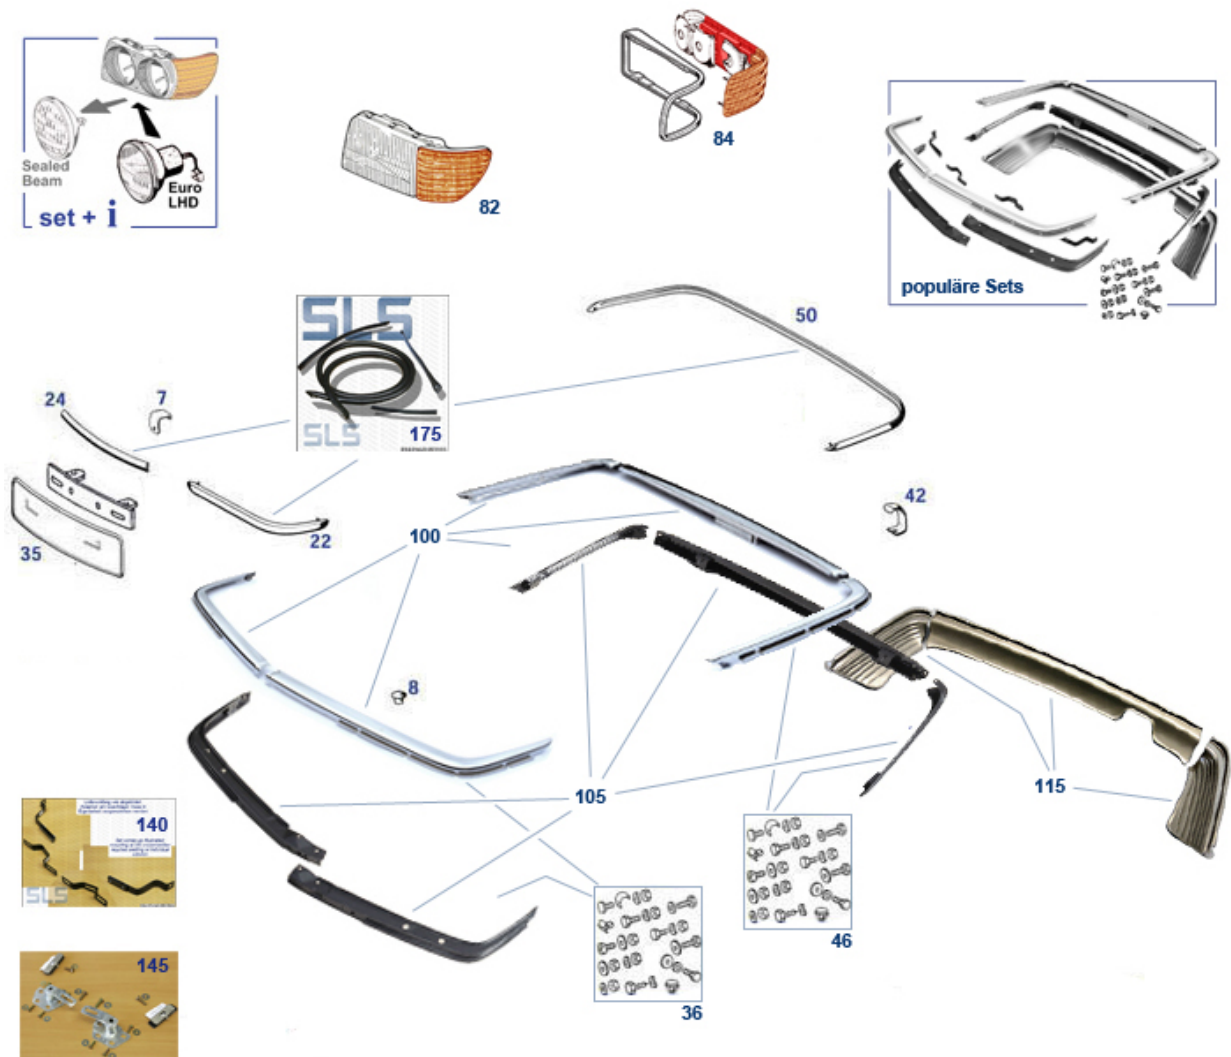

SL

SLC

90 Frequently Required, Retrofit US -> Euro Attachment Parts

	example: distancer for outer front bumpers	788725	€ 5,05	Gasket,headlamp/wing, Rt., Repro	782545	€ 34,51
	Seal, tail lamp RH	782675	€ 53,55	.Gasket,headlamp/wing, Lt., Repro	782535	€ 34,51
	Euro H4 lamp insert, LHD, w.parking lamp option	782747	€ 36,50	el. bits for installation of H4 into US frame	782749	€ 5,84
	Ground adapter cable, U.S. dismantling, types with hex nut, stainless steel M8	782890	€ 12,79	hex nut, stainless steel M6	788821	€ 0,43
	Seal, tail lamp LH, too stiff reproduction	788820	€ 0,76	washer, stainless steel 6,4	788822	€ 0,19
	Euro H4 lamp insert	782746	N/A	right grille, fits 75-85 US vehicle front	788888	€ 34,51
8	plastic plug w.chrome cap	788195	€ 0,99	left grille, fits 75-85 US vehicle front	788877	€ 34,51
22	Front Left Bumper Rubber	788670	€ 75,26	plastic plug w.chrome cap	788995	€ 1,92
24	Profl.for insert R/C107 fr.	788098	€ 50,50	Front Right Bumper Rubber	788680	€ 75,26
				A0039885678 clip, MB, see 788897	788097	N/A
24	Clip, prot. strip, front	788897	€ 0,40	repro		
35	Licensplate Bracket (EU)	788086	€ 30,88	Front Centre Bumper Rubber (Euro) for SL/C 107	788775	€ 41,53
46	Set rubber plugs for US-bumper removal	788499	€ 15,47	chromed, 3x required	788910	€ 109,00
50	Rear Bumper Rubber	788695	€ 109,93	Profile rear bumper protection EURO, repro	788895	€ 102,64
84	Tail lamp lens RH, European, recommended Repro	782761	€ 245,00	84 Tail lamp lens LH, European, recommended Repro	782751	€ 245,00
145	Set adapting supports EUR pumper->US, long wings	788753	€ 239,00	140 bracket set for EU front bumper, see illustration	788840	€ 250,00
782950	Euro H4 lamp insert, fits US	782646	€ 66,29	145 Set adapting supports EUR pumper->US-body, zincd	788750	€ 267,75
				782950 Kit LHD replacement SealedBeam	782950	N/A