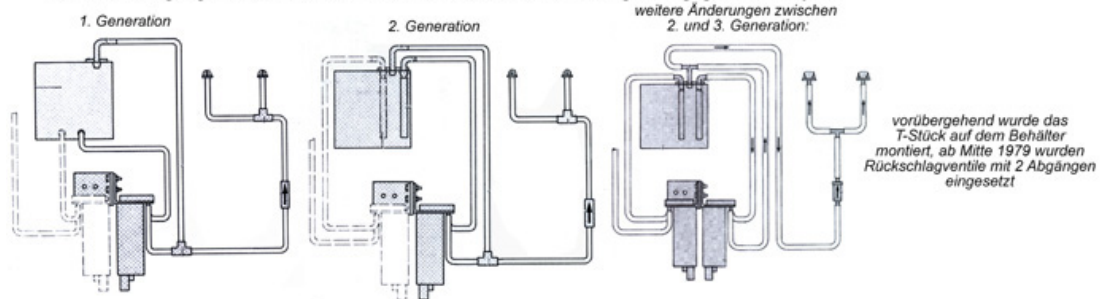

Schlauchverlegung zu Scheinwerferdüsen mit T-Stück und Rückschlagventil gegen Nachtropfen

Tank, screen washer 85-89, fits from 78 (add parts)	786824	€ 132,09	Rest: genuine cap 202 860 9369	786027	€ 7,50
Plug, 32mm, e.g. boot, ..Repro	268309	€ 0,70	see 298688	298788	€ 0,40
Tank, screen washer 85-89, fits from 78 (add parts)	786524	€ 132,09	clip, e.g. wire fixture 190SL, R113, R/C107	254874	€ 1,50
with no rubber insert: cap, large	786827	€ 8,90	plug, plastic, closes 9.5mm holes	298688	€ 0,42
hex. head tapping screw with cone	799723	€ 0,19	flat connectors, pls see 286540	786802	€ 17,26