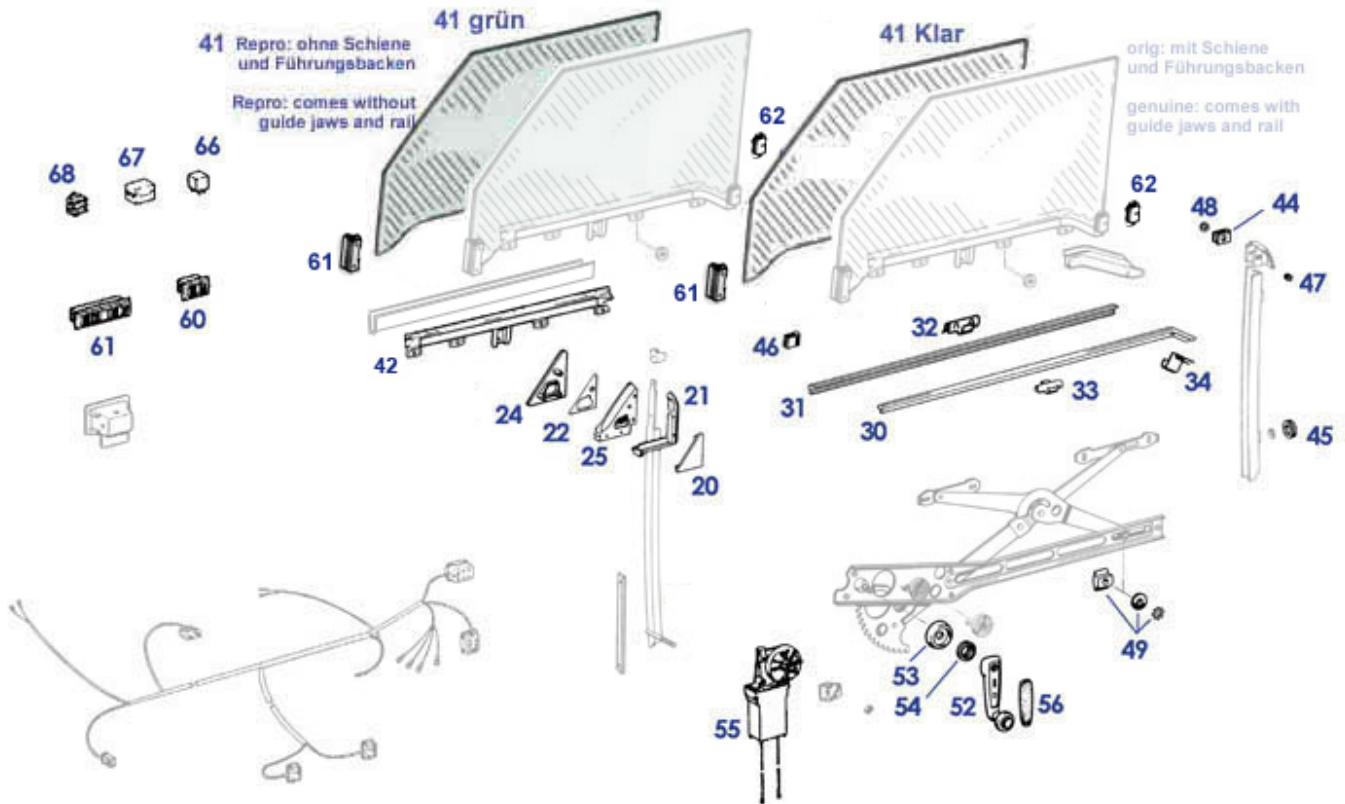

72.c Door Window

	Clip, brush strip, inner @ coupe-window	772504	€ 3,09		Terminal, 12 bushings	254062	N/A
	A1169870444 Sealing disc, door, rear	798751	N/A	20	A1077250811 Cover plate, ext. mir. in.	781052	N/A
20	A1077200611 Cover plate, ext.mir. inner	781066	N/A	20	A1077250711 C'plate, LHD Lt.11.75->02.8	781054	N/A
20	A1077250411 Cover plate,LHD Rt. veh.w/o	781048	N/A	20	Inner cover plate, mirror RT, early, Repro	781044	€ 8,33
20	A1077250311 Cover plate,RHD Lt. veh.w/o	781038	N/A	20	Inner cover plate, mirror LT, early, Repro	781034	€ 8,33
20	Cover plate, LHD,I, for lg.	781056	€ 15,20	20	Cover,LHD Rt. electric mirrow	781064	€ 15,20
20	A1077200311 Cover,RHD Lt. electric mirr	781554	€ 10,61	21	Guide, window, front Rt.	772512	€ 38,83
21	Guide, window, front Lt.	772511	€ 38,83	22	Seal, mirror plate, outer	772782	€ 4,62
24	A1077250211 Cover in place of mirror, R	772781	N/A	24	A1077250111 Cover in place of mirror, L	772771	N/A
25	A1077250830 Grip plate, on door, Rt.	772780	N/A	25	A1077250730 Grip plate, on door, Lt.	772770	N/A
26	A1077200415 Window channel, front Rt.	772740	N/A	26	A1077200315 Window channel, front Lt.	772730	N/A
30	A1077252365 see 772510...	772973	N/A	30	A1077250265 see 872500...	772972	N/A
30	Profile, door inner->glass, late style l or r	772510	€ 39,38	30	A1077252365 see 772510...	772974	N/A
31	1m brush profile? Window Scraper Seal - 1157250965	872500	€ 21,19	31	Profile, door outer->glass, late style	772500	€ 24,07
32	Clip, fits new style brush, black	772508	€ 2,50	32	if old style brush is used (-> 11.1982)	772503	€ 1,56
33	5+5 pcs required, also used, if brush modernized	773804	€ 3,00	34	Clip, brush strip, inner rear (2req), up to 12.'83	772506	€ 3,13
40	A1077202818 Door glass 280-450SLC clear	772022	N/A	40	A1077202518 Door glass 280-500SL clear	772010	N/A
40	A1077201618 Door glass 280-450SLC green	772023	N/A	40	A1077202718 Door glass 280-450SLC clear	772012	N/A
40	A1077201518 Door glass 280-450SLC green	772013	N/A	40	A1077202618 Door glass 280-500SL clear	772020	N/A
40	A1077201218 Door glass	772021	N/A	40	A1077201118 Door glass	772011	N/A