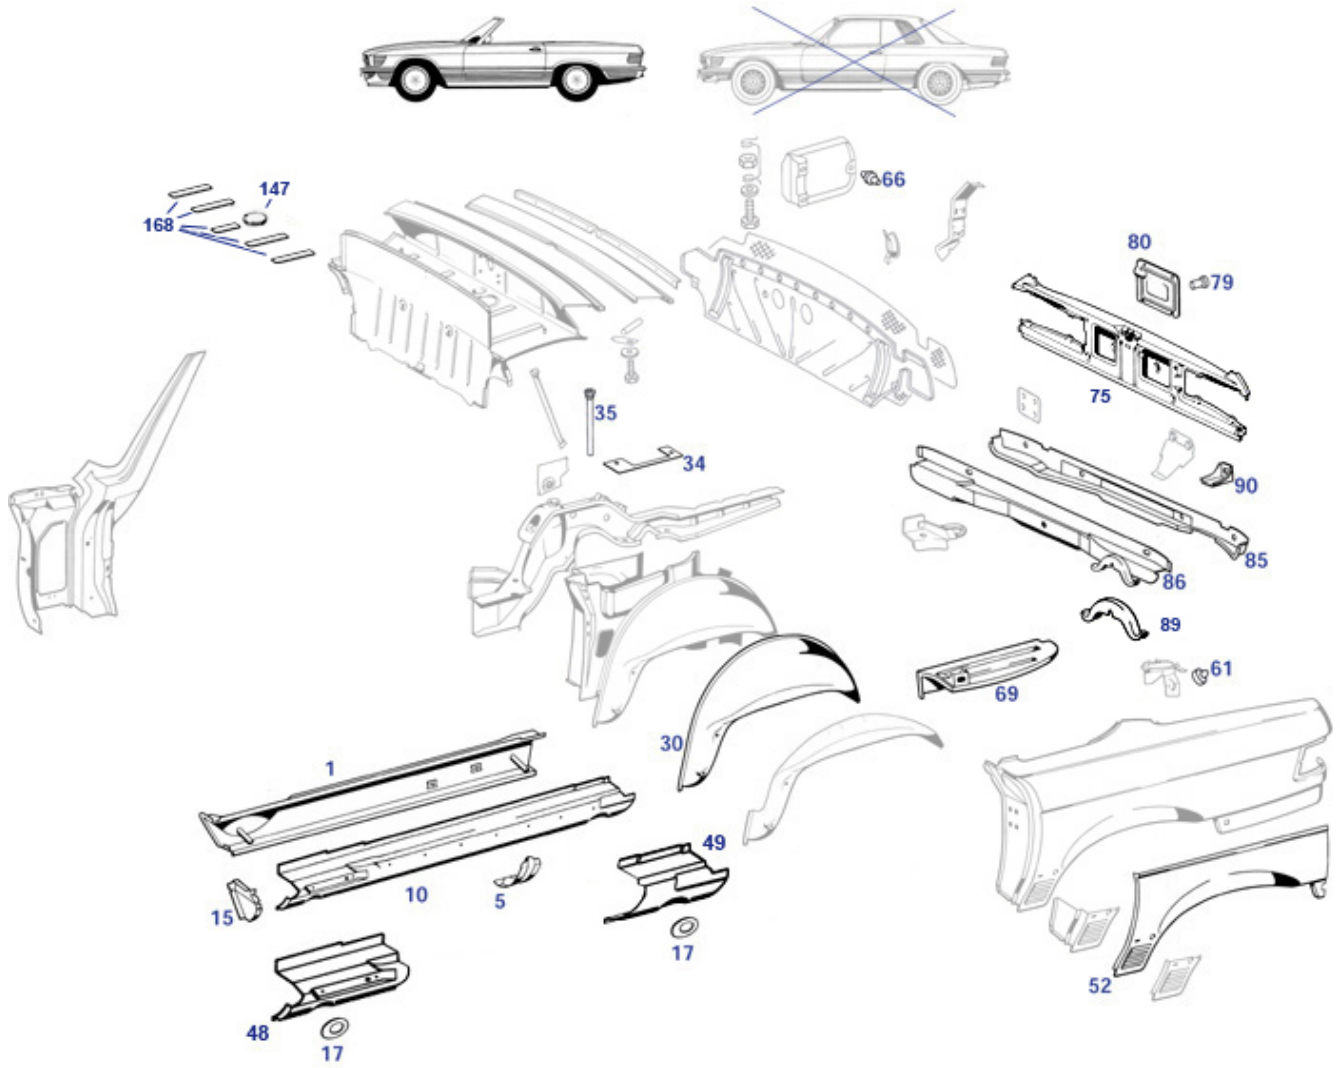

holding frame for batt.-box (trunk mounted) rear p	754083	€ 40,17		Secand Choice; Forced ventilation flap	783075	€ 30,94
	A1077720060 see 777289	777209	N/A		A1076100014 Crosspiece,boot, rear, fr.	761120	N/A
	A1076400371 Boot central section 560SL	764091	N/A		A1076120218 Crossmemb.rr shell Euro/US-	761130	N/A
	A1076120024 Exhaust bracket - rear c'pi	761210	N/A		A1076400171 Panel, middle tail, R/C107	764090	N/A
	Patch panel rear wheel arch /wing LH, see pict	763871	€ 46,93		Patch panel rear wheel arch /wing RH, see pict	763881	€ 46,93
	battery box cover for optional equipment trunk mou	754081	€ 55,16		metal strip left part for batt. mounting	784640	€ 59,85
	metal strip right part for batterie mounting	784641	€ 28,05		nut M6 w. flange, zinc plated	799913	€ 0,37
	holding frame for batt.-box (trunk mounted) front	754082	€ 40,17	1	Rail 107 Cab left inner, Repro	761810	€ 450,00
1	A1076100809 Side rail R107, in.Rt. 07.8	761021	N/A	1	Rail 107Cab inner RH up to FN	761820	€ 450,00
5	drain panel in rail RH	763008	€ 35,14	5	drain panel in rail LH	763007	€ 35,14
10	Outer sill SL, RH, Repro	763021	€ 459,99	10	Outer sill SL, LH, Repro	763011	€ 459,99
15	Cap, outer rail RT frt	763006	€ 44,80	15	Cap, outer rail LT frt	763005	€ 44,80
17	Reinforcment ring, jacking tubes	763110	€ 10,71	20	A1076100210 O'rgr, C107, rear Rt. Eu,US	761100	N/A
20	A1076101210	761101	N/A	20	A1076100110 Outrigger, R107, rear Lt.	761090	N/A
25	A1076301469	763041	N/A	25	A1076301669	763042	N/A
25	A1076301569	763032	N/A	25	A1076300769	763030	N/A
25	A1076300269	763040	N/A	30	Inner wheel arch R/C107 rr.LH	763050	€ 182,75
30	Inner wheel arch R/C107 rr.RH	763060	€ 140,60	31	A1076300245	763061	N/A