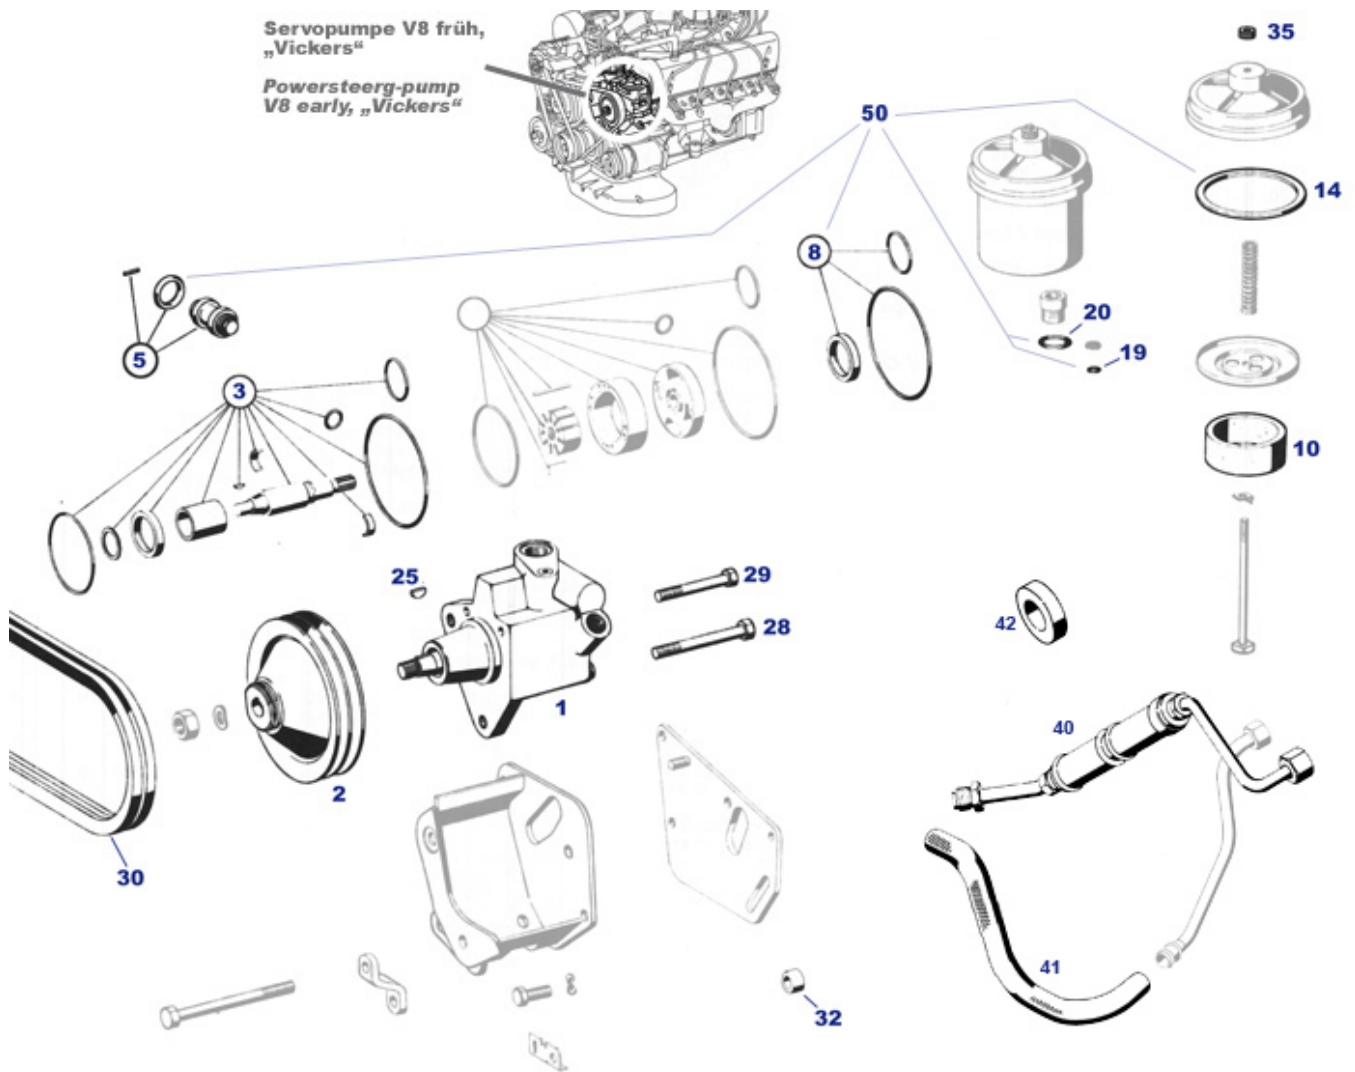

hex. head screw with UNC thread, for Vickers cast	246896	€ 3,45		O-rings for pws-pump "ZF", pls send pump ID	746112	€ 5,47
	O-rings for pws pump "Vickers", please send pump I	746109	€ 1,74	1	Pump,pwrsteerg, used, sealed, tested, (old part re	246100	€ 609,99
2	A1164660115 Pulley V8-pws-pump early	746141	N/A	3	A0005865646 Repr. kit,pas.,shaft+bushes	246115	N/A
3	Oil seal, PWS pump VT27	246144	€ 6,14	3	Seal ring PWS-Pump "ZF"	746144	N/A
5	A0005864246 Rep-kit pressure valve	746114	N/A	8	Short gasket kit , pws pump "cyl-shaft"	246104	€ 2,68
8	O-rings for 116 460 1780/1880, no shaft seal	746111	€ 2,08	8	Gasket set, pws pump "kone shaft"	746105	€ 5,36
10	Filter, pws. fluid tank	299022	€ 29,99	14	Sealing ring, fluid tank cap	299023	€ 3,68
19	O-Ring pws-reservoir->pump, small	746243	€ 1,20	20	hollow screw, oil reservoir @ VT27	746089	N/A
20	O-ring Vickers pump,housing,reservoirV8	746246	€ 1,87	25	woodruff key, pump shaft pws	246116	€ 9,50
28	A0019904301 Bolts for PAS	246112	N/A	29	Bolt Vickers PWS pump, 3x required	246096	N/A
30	Fan belt 10 x 1184, z.B. 3.5 Servo,FN	799123	€ 11,00	30	Fan belt 10 x 1160, z.B. 4.5 Servo,FN	799126	€ 10,95
32	A1164661251 Metal spacer tube, e.g. 10m	746351	N/A	35	Milled nut, pws reservoir	799462	€ 1,50
40	PWS-hose 280SL/C LHD 1st gen. FN	799221	€ 121,38	40	PWS hose V8 LHD early	799321	€ 127,45
40	PWS hose 4.5 USA early	799421	€ 132,59	40	PWS hose 4.5 USA, middl. Gen FN	799422	€ 127,45
40	N/A ! See 799621 ! PWS hose V8 LHD from ca. 82	799521	€ 129,76	40	PWS hose V8 LHD FN	799322	€ 127,45
41	1m oil hose pws-return line, i.d.15mm	299020	€ 28,75	41	1m PWS oil return hose, 12/18,5mm, from ca. 8.74	799020	€ 34,50