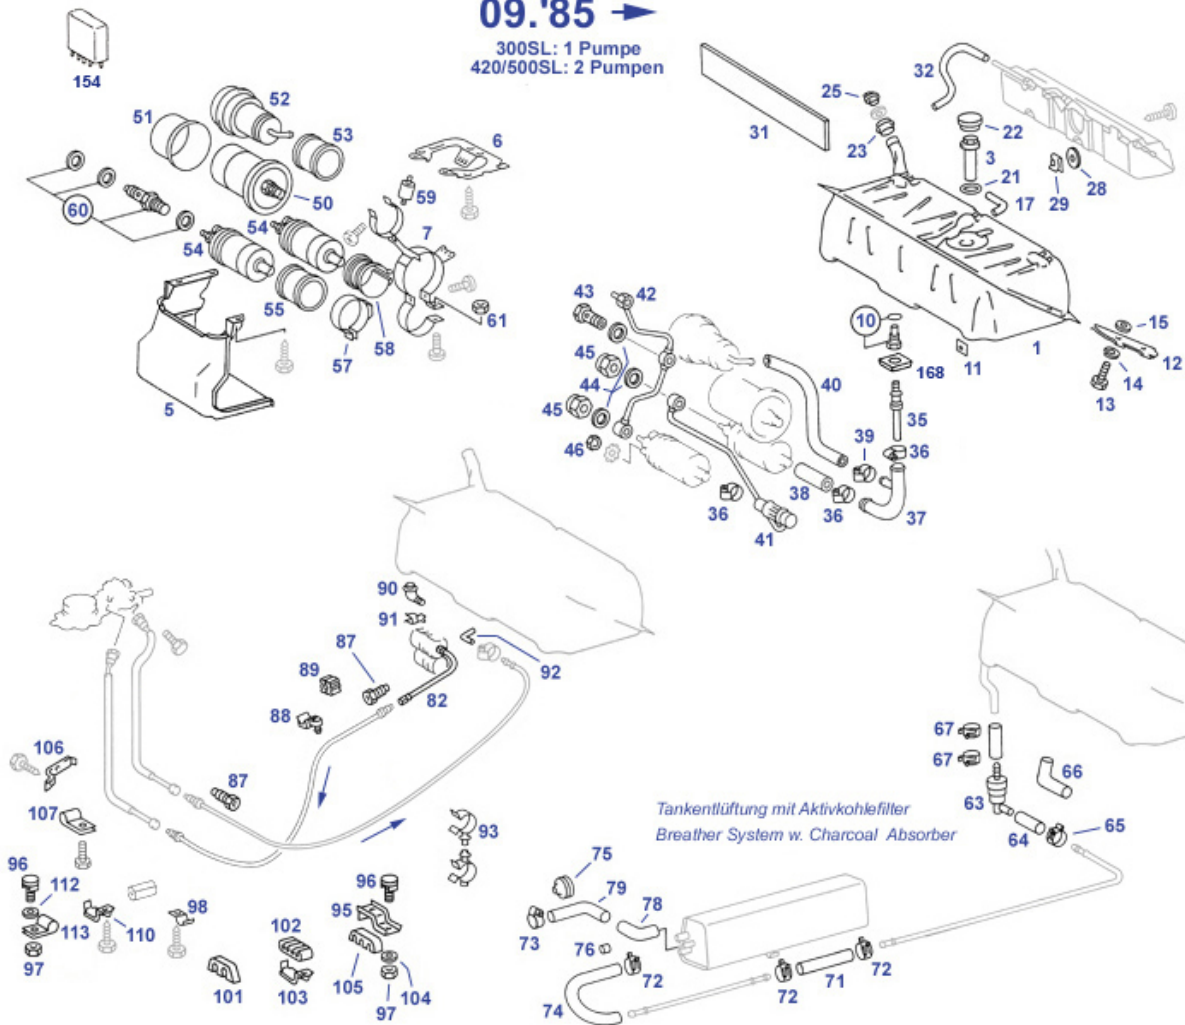

09.'85 →

300SL: 1 Pumpe
420/500SL: 2 Pumpen

	Rubber mount e.g. small fuel pump	247823	€ 3,90		fuel pump relais 3.8/5.0 early models	754322	€ 173,74
	grommet, hose protection, e.g. fuel hose	798847	€ 1,87		Rubber grommet 3/26 e.g. fuel tank vent pipe	798860	€ 1,87
	rubber inlay, for 3 pipes (8 + 8 + 5mm)	247859	€ 5,63		hose clamp 10-16, worm thread style	999888	€ 1,84
	Screw, e.g. Headlamp to Wing	788081	€ 0,88		A1264702864 pump 1 to pump 2 line	747140	N/A
	Fuel strainer in fuel tank, w.seal	747012	N/A		Relay, idle contr., fuel-pump, 7-pin, 380US '83->	754305	€ 73,13
	A0015450705! Pump relay	754323	N/A		6-Pin FP-Relay, US 80+81, repro fits 0015450605	754384	€ 74,11
	280SL/SLC 3.80-8.81, 6-pin				Application examples: Fuel pump relay W107 early (	754329	€ 17,85
	A0015450405 pump relay, 754384 different but OK ??	754326	N/A		A0004760016 damper	W2647726	N/A
	Pump relay V8, ca. 81-85, 7 pin	754327	€ 70,21		Fuel Pump Check Valve	747141	€ 15,79
	6-Pin FP-Relay, US 80+81, repro fits 0015450605	754884	€ 29,90				
	Fuel tank fits 3rd generation tube sender, 107 542	747600	N/A		A1109870145 see 147016 or 347014	247014	N/A
	Ring eyelet, crimp, uninsulated, high-temp. MS sn,	997988	€ 0,33		A1074700789 Reservoir Gen II	747103	N/A
	Fuel strainer in fuel tank, w.seal	747713	€ 35,76		N/A! A0015454305 Fuel pump relay,details nee	754324	N/A
1	fits 3rd generation tube sender, ref. 107 542 0804	747000	€ 690,20	1	Tank, Brand JP Repro referring 1074704501	747800	N/A
3	Fuel sender, adapted for SL Gen III	747836	N/A	3	Warning: please don't buy if any chance exists get	747736	€ 118,99
3	A1075420804	747036	N/A	4	A1244700359	747168	N/A
5	A1264780337	747521	N/A	6	A1264780340 see 547080	747080	N/A