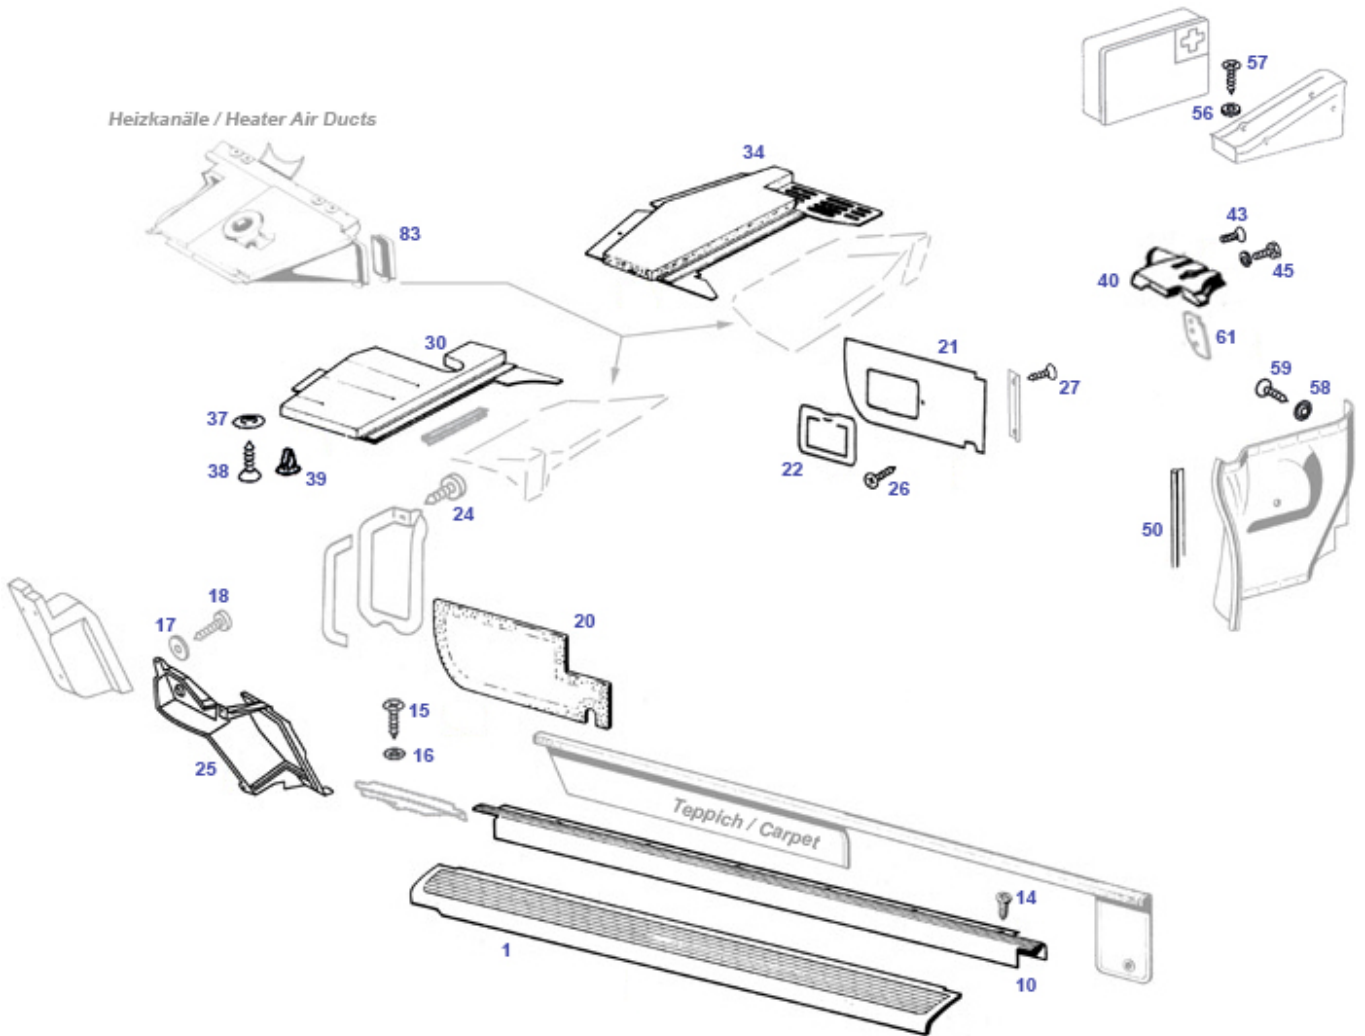

Set of holding clamps and rivets for rear floor wo A1076930435 see 769840	768140	€ 20,43		complete screw set, chrome plated, C107, all SLC m	799335	€ 296,44
	Repro, quality does not meet genuine A1079760060	769115 769855 768159	N/A N/A N/A		Flat headed screw M4x7 chrome	269243	€ 0,19
	Sheet metal screw countersunk head 2,9X9,5 galvani	990105	€ 0,15		complete screw set, chrome plated, R107, '72-'85	799333	€ 290,11
	sheet angle stainless steel, fits R+L	772037	€ 21,21		complete screw set, chrome plated, R107, '85-	799334	€ 271,86
	Metal Clip, covers,	268676	€ 1,79		Plastic-clip universal/VW, may replace SLS 268726	968275	€ 0,60
1	Rubbermat sill anthrazit, pair (left+ right)	768830	€ 59,90	1	damaged: garnish rail 768160, dent@frt section	B768160	€ 24,99
1	Rubbermat sill creme, pair (left+ right)	768831	N/A	1	A1076930335 see 769830	769114	N/A
1	Sill plates, chromed, 2pcs	768135	N/A	1	Einstiegleisten R/C107 Satz	768137	N/A
1	Rubbermat sill caramel, pair (left+ right)	768022	€ 109,99	1	Rubbermat sill grey, pair (left+ right)	768835	N/A
1	Rubbermat sill dark blue, pair (left+ right)	768017	€ 109,99	1	N/A Sill plates, stainless, 2pcs	768136	N/A
1	Rubbermat sill grey, pair (left+ right)	768019	€ 109,99	1	Rubbermat sill anthrazit, pair (left+ right)	768025	€ 109,99
1	Rubbermat sill anthrazit, pair (left+ right)	768730	€ 83,75	1	Rubbermat sill grey beige, pair (left+ right)	768018	€ 109,99
1	Rubbermat sill red, pair (left+ right)	768024	€ 109,99	1	Rubbermat sill creme, pair (left+ right)	768021	€ 109,99
1	Rubbermat sill grey, pair (left+ right)	768735	€ 86,28	1	Rubbermat sill nougat, pair (left+ right)	768023	€ 109,99
10	Covering rocker panel SL LH,	768150	€ 43,33	10	Rubbermat sill brasil pair (left+ right)	768026	€ 130,00
					Rubbermat sill dark green, pair (left+ right)	768020	€ 109,99
					Covering rocker panel SL RH,	768160	€ 43,33