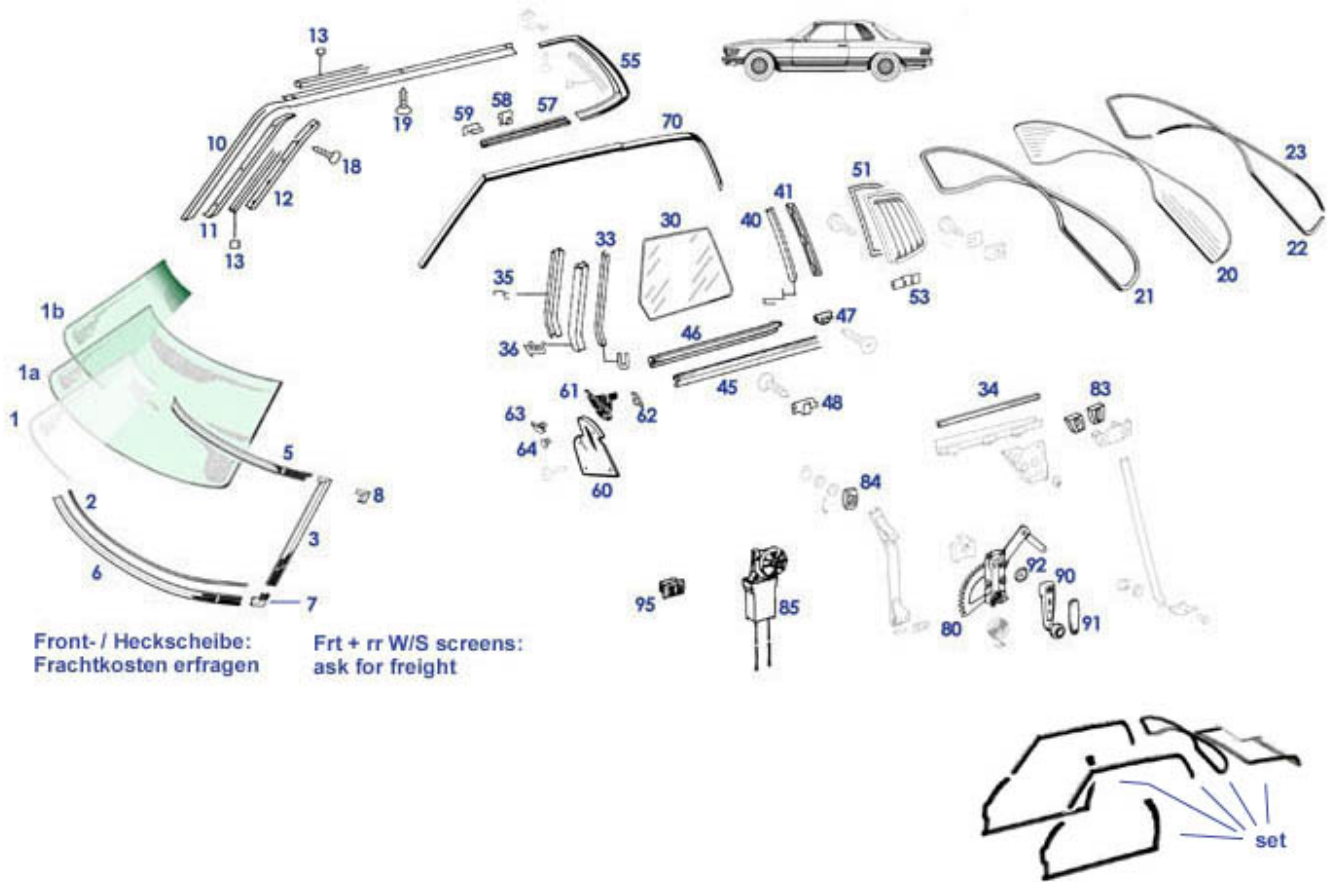

67 Windows and Weatherstrips

67.c SLC Windows, weatherstrips

Windshields: Prices shown are pick-up prices. For a shipping offer, we ask for address information. Not all window versions are available anymore (e.g. omission of unusual export versions). Others are produced in batches, and supply bottlenecks may occur. Sun visors: MB Original delivery cap was a side bezel with holders. SLS offers individual components (cover and holder separately) or pair sets with holders. Products from different reproductions, we will be happy to advise you. The original windshield bonding received several generation changes: Until December 1980 (coupe until May 1979) "SOLBIT" (with heating wire for hardening purposes), then butyl heating wire cord (as an installation AND removal aid), in the later replacement supply "BETASEAL" cartridge adhesive without heating wire. Where available, butyl heating wire bonding today simplifies disassembly (max. 15 minutes 12V), in all other cases a suitable separation method must be selected, as in modern vehicles. The regluing is carried out as usual today, spacers (cross-section 10mmx3.5mm on the lower decorative rod clips) are helpful; pay attention to the decorative bar layer for installation depth. Upper window trim frame (45+43): If the claws (44) need to be replaced, a window removal is unavoidable. When changing the windshield, please carefully check the condition and variants of the parts mentioned (43,45,44, and even 20), there were replacements and country versions ("USA field of view enlargement"). When converting the upper trim bar variant "narrow" to "wide", please consider wiper + wiper arms.