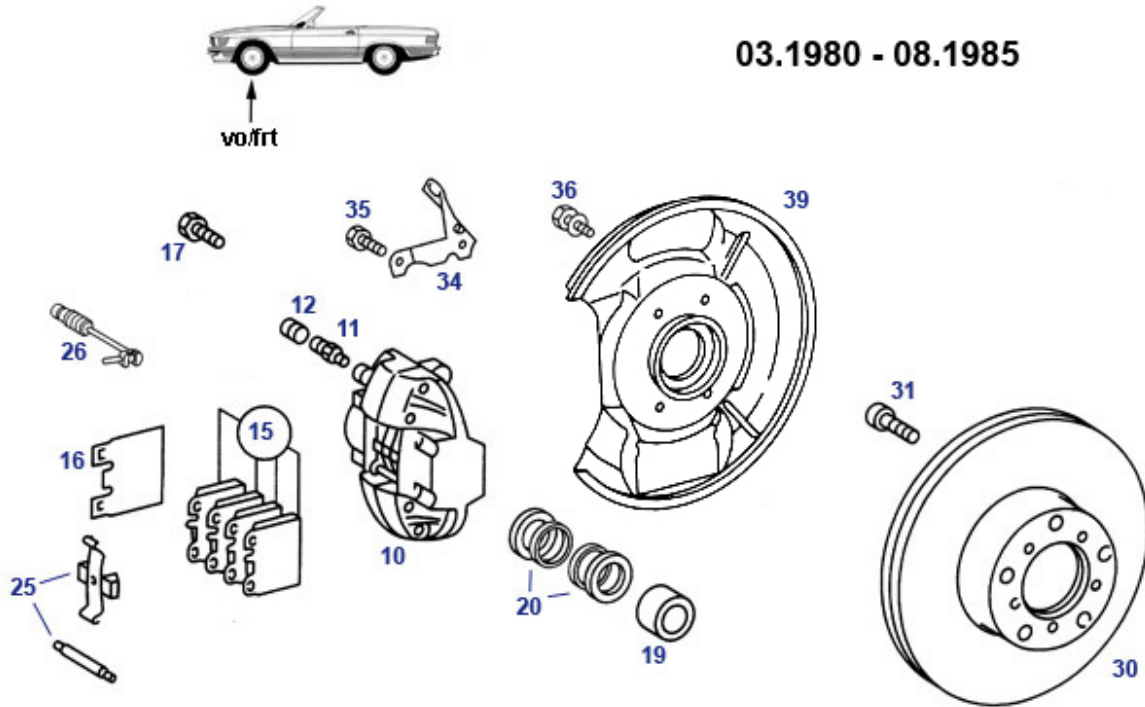

26	Wear contact, brake pad	742025	€ 2,52	31	A0009907212 Brake disc bolts	243101	N/A
34	bracket for brake hose front left, non-ABS	742999	€ 20,84	34	bracket for brake hose front right, non-ABS	742998	€ 20,84
35	fine thread screw, steering arm to steering nuckle	733978	€ 0,93	36	Schraube, z.B. Staubblech an Achsschenkel	799917	N/A
39	brake dust cover plate frt LH, non ABS	742210	€ 79,67	39	brake dust cover plate frt RH, non ABS	742220	€ 79,67

42.d Front wheel brake 03.1980-08.1985

42.d Front wheel brake 03.1980-08.1985

	A1074201144 Dust cover, frt RH, ABS	742221	N/A		A1074201144 Dust cover, frt LH, ABS	742211	N/A
10	Caliper 03.80->08.85 front Left	742811	€ 139,13	10	Caliper 03.80->08.85 front right	742821	€ 139,13
10	Caliper 03.80->08.85 front Lt. ATE	742011	€ 430,23	10	Caliper 03.80->08.85 fr. Rt. ATE	742021	€ 430,23
11	Valve, brake cyl bleeder	242001	€ 6,99	12	Bleeder valve cap, brake, steering	143041	€ 2,62
15	Brand ATE	742031	€ 31,04	16	A0004210196 shim, anti noise	742037	N/A
17	Bolt, caliper mounting	742212	€ 4,74	19	Piston caliper, e.g. from 03.'80	742216	N/A
20	Caliper repr. kit, fr.03.80->08.85	742015	€ 36,35	25	Front Fitting kit, brake.pads | 03.1980 ->	742029	€ 9,42
26	Wear contact, brake pad	742025	€ 2,52	31	A0009907212 Brake disc bolts	243101	N/A
34	bracket for brake hose front right, non-ABS	742998	€ 20,84	34	bracket for brake hose front left, non-ABS	742999	€ 20,84
35	fine thread screw, steering arm to steering nuckle	733978	€ 0,93	36	Schraube, z.B. Staubblech an Achsschenkel	799917	N/A
39	brake dust cover plate frt LH, non ABS	742210	€ 79,67	39	brake dust cover plate frt RH, non ABS	742220	€ 79,67

42.e Front wheel brake from 09.1985

42.e Front wheel brake from 09.1985