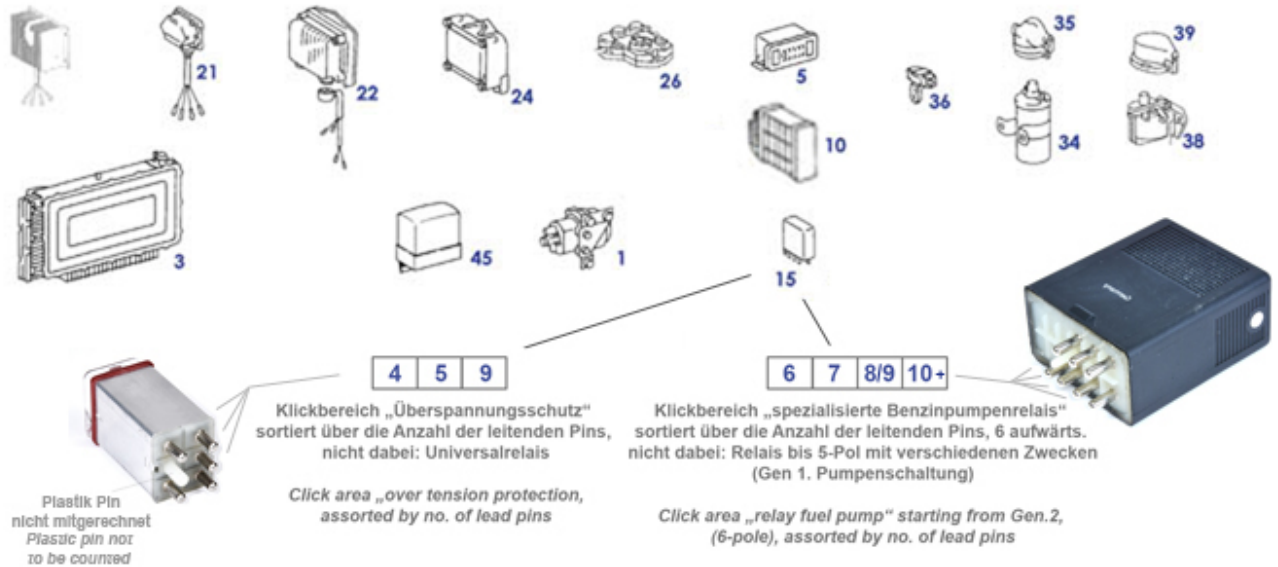

5-Pin Relay, Over volt guard	754838	N/A	Turn signal transmitter	254760	€ 42,39
	Ground strap, bonnet 107, 111, 108	754888	€ 29,37	Flat fuse 10A (red) type ATO std	558094	€ 0,18
	see 754868	754068	N/A	switch and wire, @ steer lock for	754308	€ 15,65
	Switch, flat connectors	282031	€ 10,21	buzzer funct		
1	A0025423317 Press.sns. D-Jet 280SL/C	754217	N/A	Hella Transistor, see 754993	754895	N/A
1	A0025422817 Press.sns. D-Jet M117-USA e	754418	N/A	(identical)		
1	Press.sns. D-Jet M116	754317	N/A	1 A0025423217 Press.sns. D-Jet M117	754417	N/A
3	Control box D-Jet 450SL/C US late.	754394	N/A	1 A0035427817 Press.sns. D-Jet M117-USA I	754419	N/A
3	set 24/25-pole terminal components, D-Jet-Ecu	754845	€ 109,24	3 Control box D-Jet 280SL/C	754392	N/A
5	A0025454032 Control box 380/500SL ticko	754340	N/A	3 Control box D-Jet 350SL/C	754390	N/A
9	Relay, over Voltage guard, 9-pin	954338	€ 41,65	4 tension guard, 4-pole US-V8 79-81	754238	€ 27,50
10	Control box KE-Jet 500SL	754314	€ 1.401,82	9 Relay, over tension guard, 9-pin	954938	€ 53,55
10	Control box KE-Jet 300SL 09.87->.exch.	754311	N/A	10 FP relay e.g. 300SE/SL/E, FN	754921	€ 49,99
15	6-Pin FP-Relay, US 80+81, repro fits 0015450605	754384	€ 74,11	10 Control box KE-Jet 300SL ->09.87	754309	N/A
15	N/A ! A0025451805	754337	N/A	10 A0075450032 Control box KE-Jet 420SL	754312	N/A
15	A0015450405 pump relay, 754384 different but OK ??	754326	N/A	15 A0025452705 FP relay, eg. 300SL up to FN	754332	N/A
15	5-Pin Relay, Over volt guard	754738	€ 155,00	15 Fuel pump relay, V8 from '85, 10-Pin	754825	€ 58,85
15	Pump relay V8, ca. 81-85, 7 pin	754327	€ 70,21	15 relay, multi purpose, e.g cooling fan 201/123	554328	€ 20,23
15	Fuel pump relay, V8 from '85, 10-Pin	754325	€ 36,21	15 6-Pin FP-Relay, US 80+81, repro fits 0015450605	754884	€ 29,90
15	A0015450705! Pump relay 280SL/SLC 3.80-8.81, 6-pin	754323	N/A	15 A0035450105	754334	N/A
15	fuel pump relais 3.8/5.0 early models	754322	€ 173,74	15 Relay, idle contr., fuel-pump, 7-pin, 380US '83->	754305	€ 73,13
15	Control box,tickover,420/500SL	754320	N/A	15 N/A! A0015454305 Fuel pump relay,details nee	754324	N/A
22	A0005457632 Trans.ign.K-Jet -> 08.81 ov	754291	N/A	15 see 754921	754321	N/A
24	A0015458632 Trans.ign.280SL fr. 09.81 K	754293	N/A	21 A0005458732	754289	N/A
24	Ignition Transistor unit, ca.	754993	€ 74,15	21 Trans.ign.280/350/450SL/C e	754290	N/A
				24 Trans.ign. D-Jet V8 2.gen.	754295	€ 654,94
				24 Trans.ign.380/500SL->8.85, Bosch	754295	€ 654,94
				26 A0105456732 Trans.ign. 560SL KE	754298	N/A