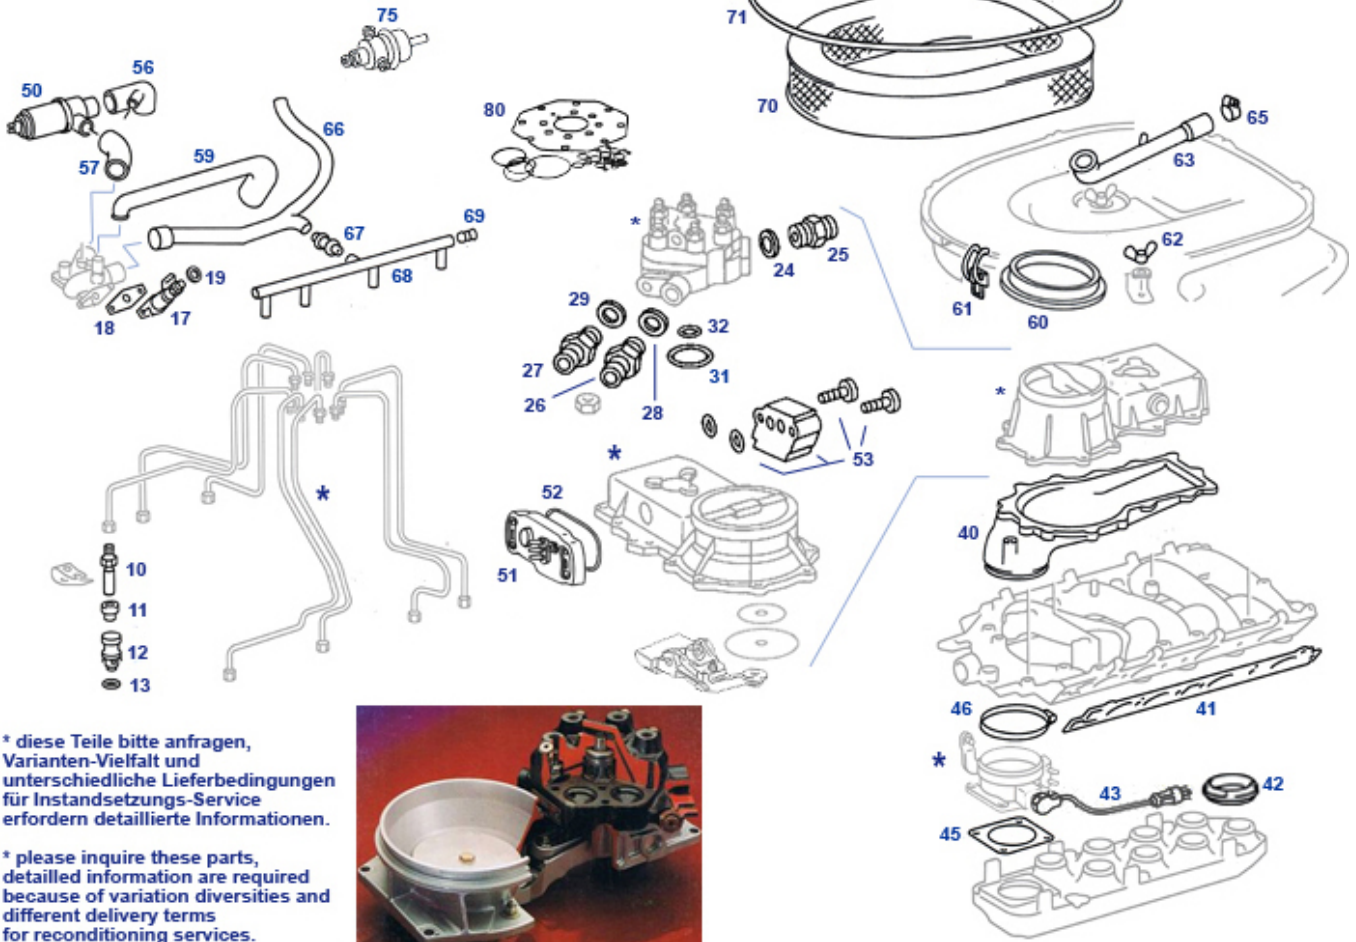

58	N916002088100	799896	N/A	60	Trottle flap w.body + el-switch e.g.M10	714300	€ 191,29
62	gasket, throttle body lower	714013	€ 6,44	80	Inj Distrib Rep Kit 6-Cyl "K-E"	707808	€ 93,71
80	Rest: Inj Distrib Rep Kit 6-Cyl "K-E"	707508	€ 120,95	82	Rep.-Kit pressure regulator for K-Jet fuel distrib	707370	€ 329,99

07.h KE Injection / Idle Air, V8 Engines

07.h KE Injection / Idle Air, V8 Engines

4.2 / 5.0 / 5.6 KE

* diese Teile bitte anfragen, Varianten-Vielfalt und unterschiedliche Lieferbedingungen für Instandsetzungs-Service erfordern detaillierte Informationen.

* please inquire these parts, detailed information are required because of variation diversities and different delivery terms for reconditioning services.

	Rubber seal / valve guide K-Jet div. please see product B709508	707715 709508	€ 1,46 N/A		Y-connector for vacuum pipe	707780	€ 2,93
	Vac T-connector	707179	N/A		Aux air valve K-Jet M117 last Gen.	707521	N/A
	X-connector for vacuum pipe	707881	€ 1,90	10	Sensor, air intake temp KE, brand FAE	554596	€ 28,50
10	Set 8 pcs injectors "KE" (SLS 707104) w.rubber rin	707564	€ 588,66	11	Injector 420SL, 500 from M.964, 560	707104	€ 73,04
12	N/A A1170700455 | Injector capsule	707423	€ 56,61	13	see 707715, Rubber seal / valve guide	707415	N/A
17	A1190700246	707045	N/A	18	Seal ring injector support->head V8 K-Jet	707424	€ 1,32
19	Sealing ring ID8, eg. for hollow screw	220011	€ 0,10	19	Gasket, start valve,air distributor A0000743586	707209 707479	€ 0,76 N/A
26	A0000743686	707477	N/A	26	Threaded fitting w. filter	707478	€ 2,51
29	Copper seal ring M12 e.g. Autm transm	799303	€ 0,18	31	Dichtring	707428	N/A
32	Dichtring	707429	N/A	40	Housing, 116/117 KE air duct	714530	N/A
41	Gasket left side, inlet->head 3.8/4.2/5.0/5,6	714452	€ 10,02	41	Gasket RH, inlet->head 3.8/4.2/5.0/5,6	714451	€ 10,44