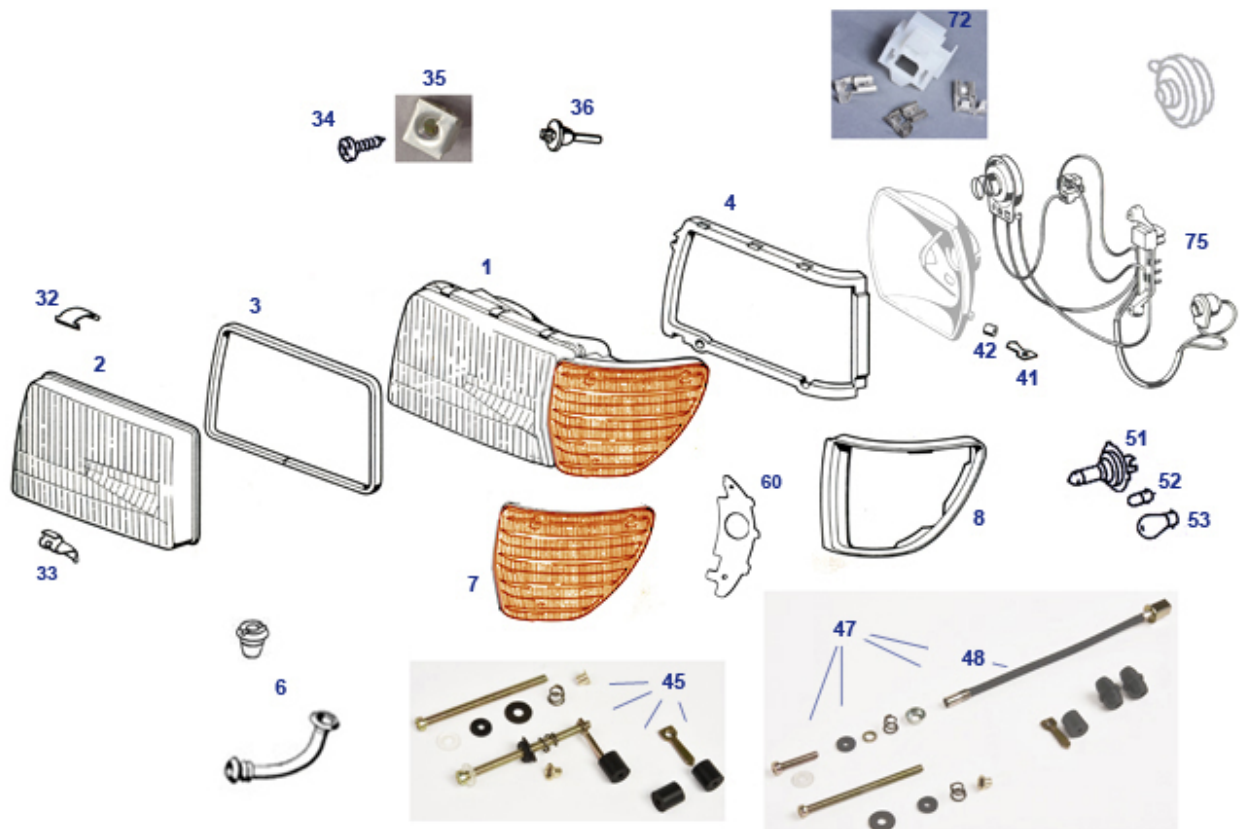

Depending on the equipment of the dashboard, the headlight variants "with adjuster wheel for headlight range control" or "without adjuster wheel for headlight range control" must also be installed in the angular Europe design. The catalogued individual spare parts have corresponding designations for the respective type "with range adjustment (LWR)" or "without range adjustment (ohne/without LWR)", where this is relevant for compatibility. Unless otherwise indicated, the parts catalogued here are for right-hand traffic = left-hand drive, this applies to main reflectors, diffuser glasses and complete units. When dismantling the round US double lamps (= conversion), the headlight and wiring harness are required completely in the variant without LWR, no components of the US equipment fit on the Europa headlight (sockets, base plate, el-plug). Bulbs and rivets (36) please don't forget in case of conversion, there is an SLS video. <https://www.youtube.com/embed/97libl5LQII>

	plastic washer at adjuster bolts	782804	€ 0,73		Seal, indicator lens front left Euro, Marelli	782711	€ 33,32
	small metal boot, adj. spring locking	282804	€ 1,33		Coil spring fits adjuster bolts	782808	€ 1,54
	washer @ adjuster bolt	799882	€ 0,80		rubber washer, adjuster bolts	782803	€ 0,77
	Small cup at spring adjuster screw	782809	€ 2,50		washer @ bolt height adjuster	799884	€ 0,77
	Bolt at adjuster flex shaft	799883	€ 1,00		plastic washer 3,2 for electric set mounting	782873	€ 0,14
	Bracket, adjuster screw to reflector	782805	€ 6,57		Rubber bushing at reflector	182807	€ 2,38
	Rubber bushing, reflector mounts	782807	€ 3,43		Ground adapter cable, U.S. dismantling, types with	782890	€ 12,79
	screw for electric set mounting	782843	€ 0,31		Adjuster bolt	782806	€ 2,51
	Seal, indicator lens front left Euro, Marelli	782721	€ 33,32		Contents see pictures: no wiring Kit	782941	N/A
	Contents see pictures: no wiring Kit see 282102	782940	N/A		Vac element, light adjuster	780722	€ 114,24
	Contents see pictures: no wiring Kit	282002	€ 8,96		Lens, turn indicator, f/LH, Marelli	782120	€ 89,25
	Lens, turn indicator, f/LH, Marelli	782931	N/A		Contents see pictures: no wiring Kit	782930	N/A
		782110	€ 89,25	1	Headlamp,LH, LHD, no vac adjustment	782530	€ 889,20
1	Headlamp,RH, LHD, no vac adjustment	782540	€ 889,20	1	Headlamp,RH, LHD, with vac adjustment	782541	€ 946,59
1	Headlamp,LH, LHD, with vac adjustment	782531	€ 946,59	2	Lens, RH, LHD, Euro-Headlamp	782802	€ 59,00
2	Lens, LH, LHD, Euro-Headlamp	782801	€ 59,00	2	A0018266890 Diffuser R/C107, RHD Rt.	782004	N/A
2	Lens, RH, LHD, Euro-Headlamp, Marelli	782702	€ 95,20	2	Lens, LH, LHD, Euro-Headlamp, Marelli	782701	€ 95,20
2	A0018266790 Diffuser R/C107,	782003	N/A	4	Gasket headlamp/wing LH Euro,	782935	€ 69,91