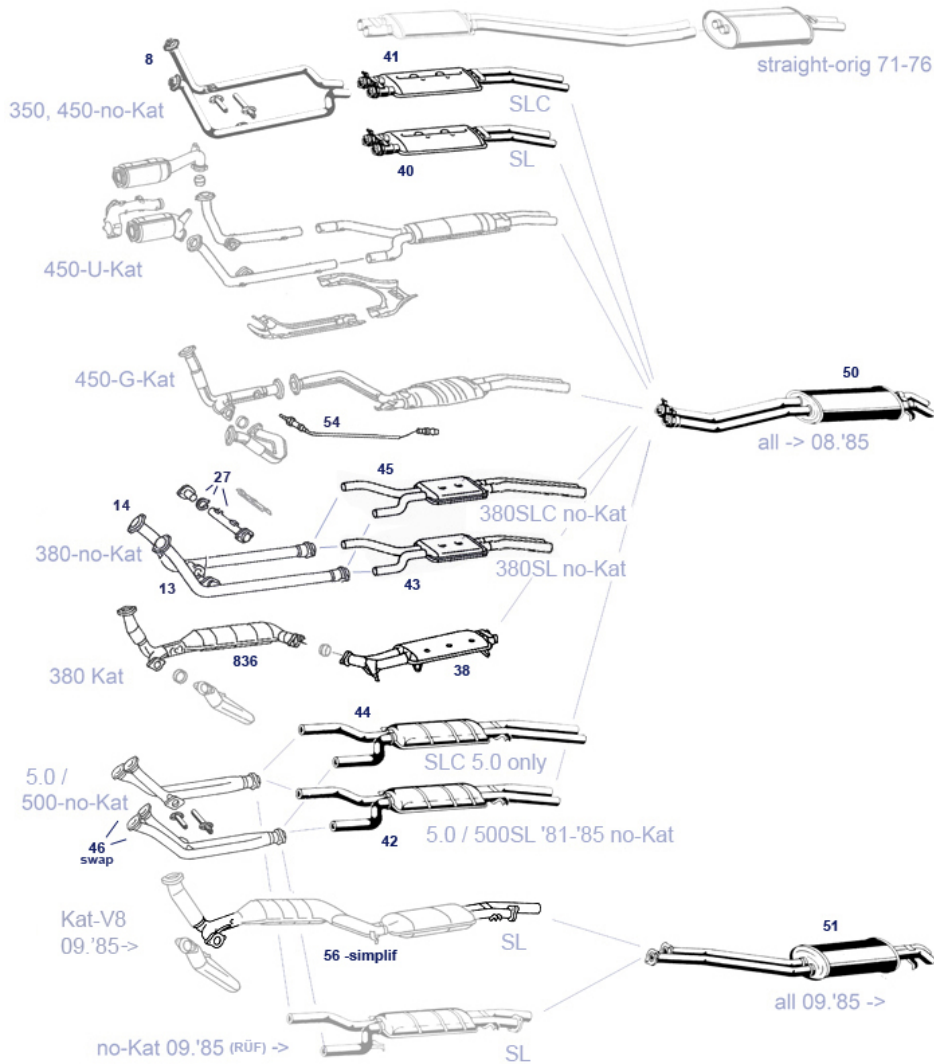

49 Exhaust System

49.b Exhaust systems 8-Cylinder

49.b Exhaust systems 8-Cylinder

	part of set 749846	749812	N/A		universal catalytic converter for welding	749766	€ 311,78
	Lambda sond e.g. 560 US	754620	€ 149,99		Hex. bolts zinc plated, M8 X 65	749850	€ 1,21
	Gasket catalyst @ manifold	714045	N/A		part of set 749846	749828	N/A
8	part of set 749846	749827	N/A	8	part of set 749846	749811	N/A
	sleeve clamp 50mm	949018	€ 8,95		also 450 Europe early, Downpipe L + downpipe R +	749805	€ 190,40
13	Frontpipe LHD-Euro- 380SL/C, 420SL Lt	749813	€ 269,99	14	Frontpipe LHD-Euro- 380SL/C, 420SL Rt	749814	€ 269,99
27	Exh.clamp 36mm, 8-cyl. fr. w/o cat.	749858	€ 4,70	27	Balance pipes late Euro-V8	749727	€ 239,00
38	O' ring, front V8: 5 Ltr+300,420SL	749072	€ 2,67	38	rest: improvisational repro ctre muffler near 380c	749721	€ 395,00
38	A1074902215 ctre silencer eg. 045-US-Ca	749421	€ 369,00	40	Prototype, remaining stock without KBA number!	749720	€ 219,00
40	Mid. Silencer 280SL, 350SL, 450SL, Eberspächer	749020	N/A	40	N/A A1074901015 : Mid.-Silencer 280,350,450SL, 12k	749820	N/A
40	Mid.-Silencer 280SL, 350-450SL, no Kat,Aftermarket	749120	€ 199,99	41	A1074900915 Mid. box	749021	N/A
41	Rest: Mid.-Silencer	749821	N/A	41	280-450SLC Orig.	749121	€ 333,33
42	Rest: 280,350,450SLC, 13kg, HQ-Repro	749022	N/A	42	Ctre silencer SLC->'80,zn-al-plated	749121	€ 333,33
42	A1074901915 Mid. box 450SL 5.0 / 500SL	749022	N/A	42	Ctre silencer 380SL, Aftermarket	749824	€ 505,69
43	Rest: ctre box 380SL Euro,	749024	€ 889,00	44	A1074902115 Mid.sil 450SLC 5.0 /	749023	N/A