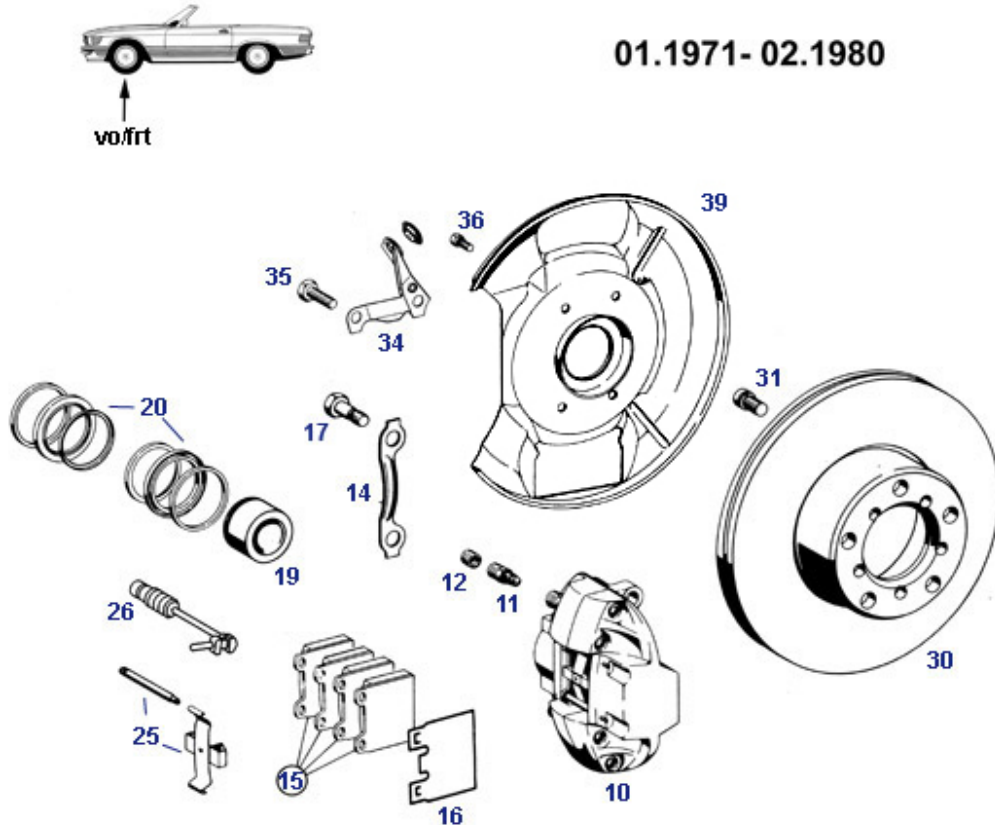

45	new) A0004314387 Seal boot	243827	€ 22,00	46	system seal pedal bracket/firewall, ca. '68-'85	743028	€ 2,94
48	gasket firewall/brake booster, self- adhesive	743026	€ 7,74	62	rbr cap @ reservoir "ATE"	743049	€ 2,99
64	Gasket, sender unit	243004	€ 13,74	65	A0004315433 Reservoir cap	143023	€ 15,55
67	Floater+connector insert, brake reservoir from 196	743008	€ 38,08	74	Rubber grommet, Mastercyl. 11.'67 -> 08.'75	743027	€ 3,02

42.c Front wheel brake up to 02.1980

42.c Front wheel brake up to 02.1980

01.1971- 02.1980

	Repair kit Caliper | W113 & R107 > 12.1972	242715	€ 79,99		A1074201144 Dust cover, frt RH, ABS	742221	N/A
	A1074201144 Dust cover, frt LH, ABS	742211	N/A	10	Caliper 01.73->02.80 front Lt.	742010	€ 666,00
10	Caliper 01.73->02.80 front left, budweg	742810	€ 144,63	10	Caliper 01.73->08.80 front right, Budweg	742820	€ 144,63
10	Caliper 01.73->08.80 fr. Rt.	742020	€ 698,99	10	107.043 bis FG 009599, 107.023 bis FG 005715	742019	€ 490,65
10	107.043 bis FG 009599, 107.023 bis FG 005715	742009	€ 490,65	11	Valve, brake cyl bleeder	242001	€ 6,99
12	Bleeder valve cap, brake, steering	143041	€ 2,62	14	locking plate, caliper frt '66-12'76	242008	€ 6,19
15	Brk.pads 280/350/450SL/SLC frt 73-80 ATE	742030	€ 31,18	15	Set brake pads frt. calipers '65-'72,ATE	242030	€ 31,12
16	A0004210196 shim, anti noise	742037	N/A	17	Bolt, caliper mounting	742212	€ 4,74
17	Bolt, Caliper	742312	N/A	19	A0004213583 Piston(1pce),ATEcaliperfrt	242016	N/A
19	Piston, caliper e.g. 350 '73-'80	742316	N/A	20	Brake caliper seal kit, 66-72	242815	€ 20,68
20	Brake caliper seal kit, fits ATE 66-72	242015	€ 49,50	20	Rep-kit calip.frnt.01.73->02.80	742016	€ 28,98
25	Brake fittings, fr. 107+116	742028	€ 14,61	25	Fitting kit, brake pads	242081	€ 9,41