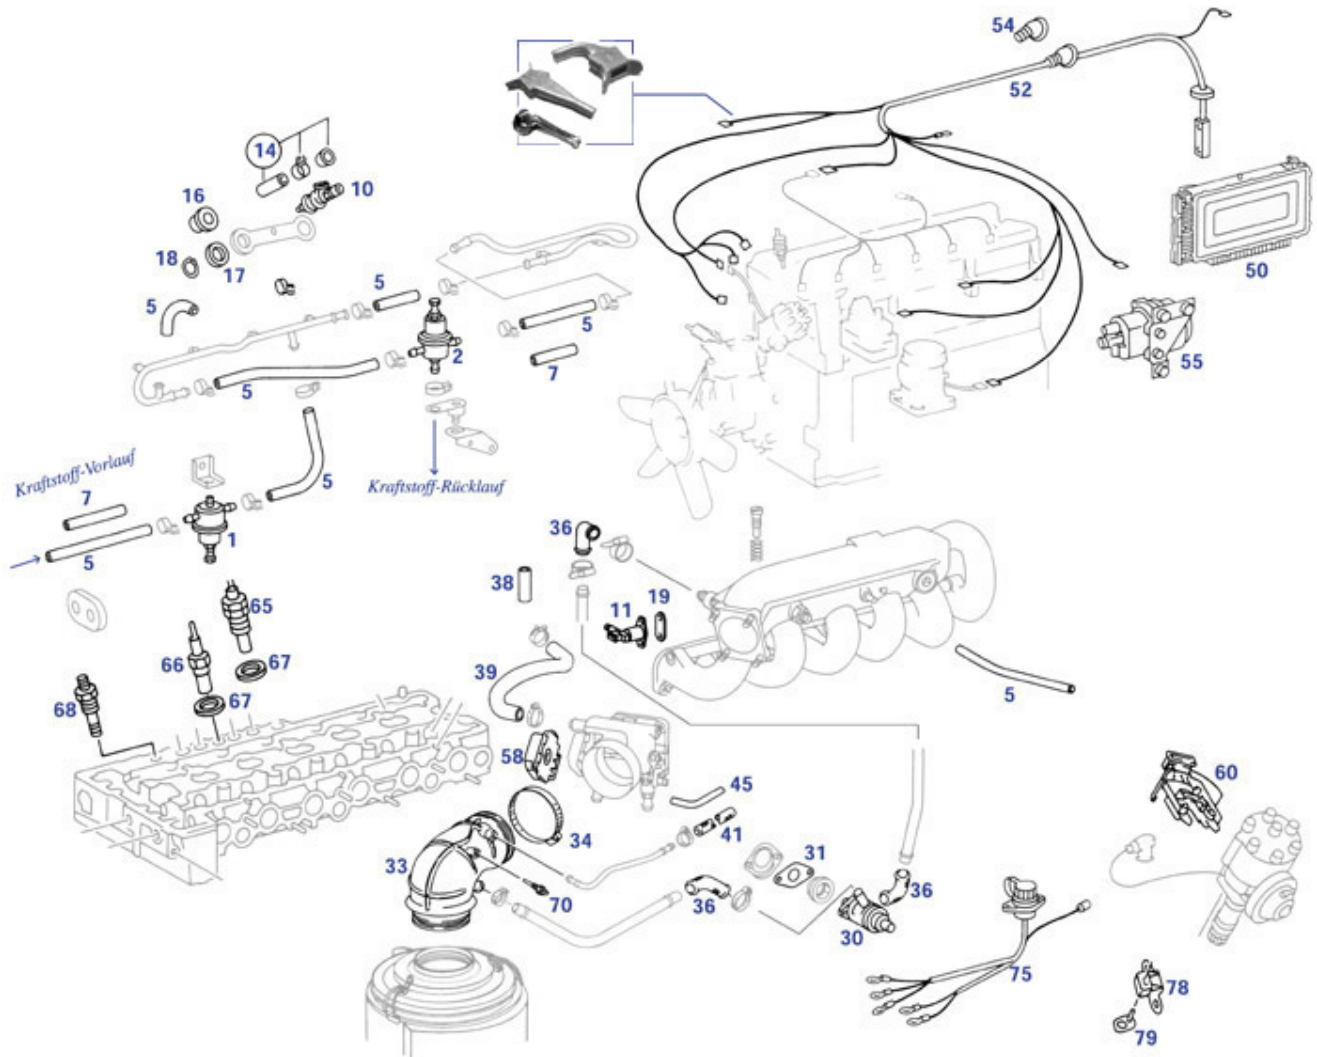

07.a-b D-Jetronic EFI Components

07.a D-Jet EFI components 280SL/SLC

07.a D-Jet EFI components 280SL/SLC

Small crimp shoe, e.g. engine harness	754188	€ 0,18	Gummikappe, El.Anschluss zB Warmlauf.	754170	€ 9,92
Set 9 pcs rubber boots D-Jet wiring 6-C	754830	€ 87,39	Set D-Jet "250" connectors and caps	554833	€ 148,69
Set D-Jet "280" connectors and caps	754833	€ 167,27	Rubber boot el.switch+sensor 2-Pole, bent shape	754851	€ 14,57
Fuel pressure regulator, D-Jet, aftermarket repro	707880	N/A	A0005462035 see 754851	754051	N/A
Seal ring 14mm Alu	207186	€ 1,08	Spring, throttle flap D-Jet M116,117,110	730017	€ 6,31
Satz Steckkupplung 2-Pol	754182	N/A	set 24/25-pole terminal components, D-Jet-Ecu	754845	€ 109,24
Connector (male) , 4-pole, complete	854182	N/A	A0095452128 Cap for 4-pole connector	854078	N/A
Rubber cap for 2 pole connector	754352	€ 16,99	rubber cap 4 pole connector	754354	€ 29,99
Gummikappe für 5-Pol-Stecker, zB bei"Gebiss" D-Jet	754355	€ 13,35	connector plastic insert 2-pole	754372	€ 2,38
connector housing for 5 crimp shoes	754376	N/A	A0095455228 Connector housing, 4-pole	854077	N/A
A0035452626 Solder bushing 4mm, connect	854055	€ 0,58	Rubber buffer e.g. air filter housing	709406	€ 3,99
connector plastic insert 4-pole	754374	€ 6,68	Lower Fuel Injector Seal Guide "D-Jet"	707616	€ 1,25
contact pin 4mm brass silver plated	754956	€ 0,54	A0005453228 Cable con.,4	254059	N/A