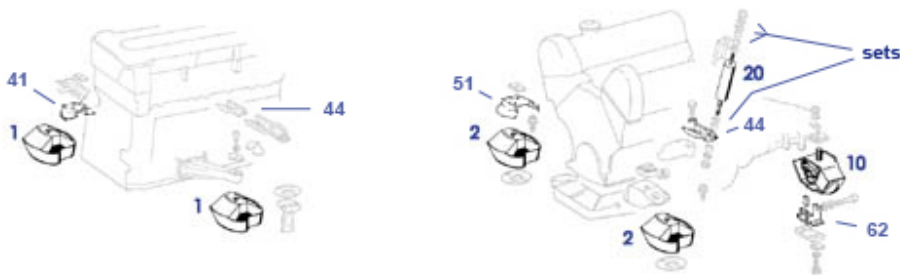

22, 24 Engine Mounting

22, 24 a Quick guide engine rubber mounts and dampers

	Engine Mount Gen 2	722813	€ 86,28		Engine mount, Gen3 = through hole	722811	€ 86,28
		722823	€ 86,28		no thread	722825	€ 86,28
	Fitting kit, for one engine damper, from 04.'78; r	724519	€ 21,69		Engine mount rt. f.e. 115, see ref-No: A1152410713	522025	€ 18,74
	hex socket head cap screw M8 X 75	118013	€ 1,50		engine rubber mount frt L/R V8 early meets ...1013	722710	€ 79,91
	engine rubber mount V8 early frt L/R meets ...1113	722711	€ 101,15		A1072411913 Motorgummilager USA Zwischen-Gen.	722025	N/A
	A1072411813 Motorgummilager USA Zwischen-Gen.	722023	N/A	1	Engine rubber mount 6-cyl late FN	722015	€ 124,95
1	Engine rubber mount 6-cyl frt L/R from ca. 06.'76	722715	€ 76,16	1	Engine bearing 280SL/C ca. up to 76	722012	€ 18,49
2	Engine mount 450SL/C, left, from ca 06-74, Meyle	722014	€ 20,60	2	Engine mount V8 late LH, Meyle	722016	€ 44,99
2	Eng mount 350/450, L or R ca. '75-'80, not US75/76	722013	€ 20,23	2	Engine mount V8 late (alloy eng) RH, Meyle	722019	€ 31,00
2	Rbr frt 3.5 frm 06.74 L+R, 4.5 R only, Meyle	722913	€ 30,93	2	350SL/C bis 06.'74 vo. li+re 450SL/C bis 06.'74	722010	€ 105,90
2	Engine mount V8 late RH, Meyle	722119	€ 24,03	2	A1072411113 Engine bearer 450SL/C FN Lt	722011	€ 124,95
2	Motorgummilager	722116	€ 24,03	10	Tansmission mount see pict, FEBI, 124 div.	922922	€ 10,53
10	A1072400518 Engine mount rear, 300SL only	722022	N/A	10	Engine mount rear, slim style, FEBI, from 07.'72	722021	€ 16,48
10	Engine mount rear early/slim style, up to 06.'72	722017	€ 65,00	10	N/A ! - A1232402518 -Engine mount rear, sedan , la	722020	N/A
20	Fitting kit, for one engine damper, from 04.'78	724819	€ 19,44	20	Engine r'damper. to 06.'72	724010	€ 66,76
20	Engine r'damper. 06.'72-04.78	724011	€ 102,99	20	Eng.damper '81-> total L 218mm, repl'78	724013	€ 44,95
20	Engine damper total-L210mm 04.78 -> FN	724014	€ 35,70	44	bracket at engine damper left, ref.-No. A107240094	724825	€ 65,00
51	heat protection sheet, ref.-No. A1072411134	722114	€ 90,44	62	bracket for rear motor cushion, ref.-No. A11524003	724030	€ 73,00

22 b. Engine rubber mount variants

The hole pattern in the subframe, which has remained unchanged over the construction period, allows engine conversions, provided that the engine rubber mounts and engine arms are selected to match the engine. No hydromounts in type 107. Replacements of rubber bearings within a design result in slightly changed damping or height-per-load properties, as well as the differences between products. (Guideline: seat of the motor arm above support (HII) from Gen II approx. 46.5 +/-1.5 unloaded, with Gen I approx. 56.0). We look forward to receiving the most complete vehicle information possible when you make your enquiry. The height position of the engine can be easily evaluated by the fit of the fan blade in its frame, under normal load on the front axle: When sighted on the two-column lift, the engine sags slightly with the subframe, this also applies to the prop shaft alignment.