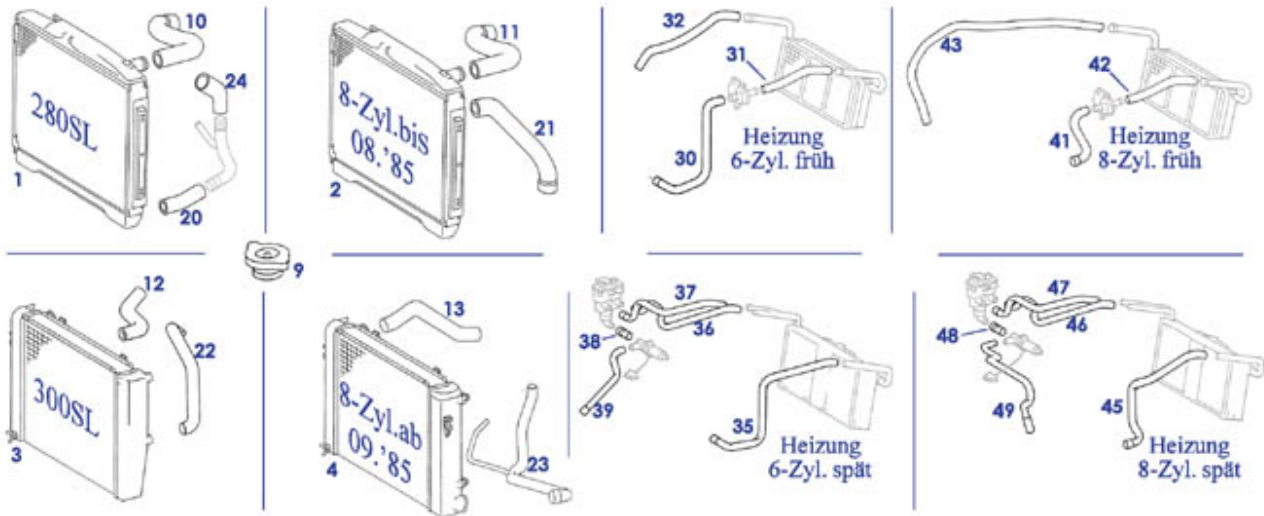

50, 20, 83 Cooling System

50, 20, 83 Radiator and Waterhoses, main

50, 20, 83 Radiator and Waterhoses, main

	A1075010101 replaced version of a radiator	750002	N/A		fan clutch M116/117	720630	€ 89,00
	hex. head tapping screw with cone end, zinc plated	799723	€ 0,19		bracket for reservoir, can replace other variants	750039	€ 36,00
	1m cooling water hose 12/19mm	250823	€ 7,14		Rad.hose Ir.280SL/C FN	750814	€ 10,50
	1 m water hose i-D 42mm	750705	€ 36,16		shorter variations have been replaced by this	750605	€ 5,80
	content comes with cap for thermostate	720018	€ 146,87		Pipe,water air venting M110	720205	€ 3,22
1	280: fits, when oil-cooler is mounted LH side. Pls	750000	€ 894,88	2	thermostate to be mounted under RH cap	720022	N/A
2	Construction type: thermostat mounted upper side	720025	€ 142,79	2	A1075010901 Radiator	750003	N/A
2	A1075011301 Radiator	750005	N/A	2	350/450SL/C, also see 750002		
2	A1075011701 Radiator	750006	N/A	2	A1075011701 Radiator 380/500SL '81->'85	750006	N/A
2	380,5.0,500SL/SLC			2	Plastic rivet e.g. lower fan duct	788992	€ 0,43
2	Fan blade M116/M117 from FN	720403	€ 202,70	2	Seal ring M103... water pump to engine	920311	€ 1,36
3	see 750807	750007	N/A	3	waterpump M103 Autom., brand FEBI	720829	€ 133,18
3	see SLS no. 720829! (waterpump M103 Autom.)	720029	N/A	3	buffer water cooler	750856	€ 5,36
3	see 727913, brands merged	727013	N/A	4	A1075050955	750411	N/A
4	Radiator 420SL, 500SL from 09.'85, 560SL	750008	€ 1.844,50	4	Plug rivet for square hole eg, lower rad.cover	788991	€ 1,32
4	char.mark: hole pos.upper cap	720024	€ 151,00	4	see 720630 ! Rest! fan clutch M116/117	720430	N/A
4	A1075000549	750032	N/A	4	Radiator cap ref A 123 501 0215 char-id 110	550016	€ 5,36
9	coolant reservoir, late version = fits level senso	750732	€ 120,90	9	Radiator cap ref A 123 501 0215 char-id 120	750016	€ 4,41
9	Radiator cap 09.'85->, Index "140"	750017	N/A	9	Rad.hose up. 350/450SL/C	750019	€ 13,70
10	Rad.hose280SL/C Rad./thermo	750012	€ 26,64	11	Rad.hose up. 380/500SL/C->08.81	750021	€ 32,78
11	e.g.fitting 380US SL from 006628, SLC from 002972	750022	€ 11,90	11	Water hose, thermostate->head e.g. 129.060	950304	€ 0,86
12	Radiator hose upper, 300SL	750023	€ 17,08	12	Rad.hose upper, V8 from 09.85->	750020	€ 8,81
12	Cooling w.hose 300SL radiatorreservoir	750018	€ 24,59	13	see 750814	750014	N/A
20	A1105011782 Rad.hose Ir.280SL/C FN	750013	N/A	20	Lower Rad hose 380SL/C Export (AUS/S/JP)	750037	€ 4,62
21	Radiator hose 380-500SL, data required	750015	€ 32,78	21	Rad.hose 350/450SL/C	750024	€ 8,50
21	Radiator hose 380-500SL, data required	750015	€ 32,78	21			
21	Rad.hose lower, various 8-cyl.	750025	€ 39,60	21