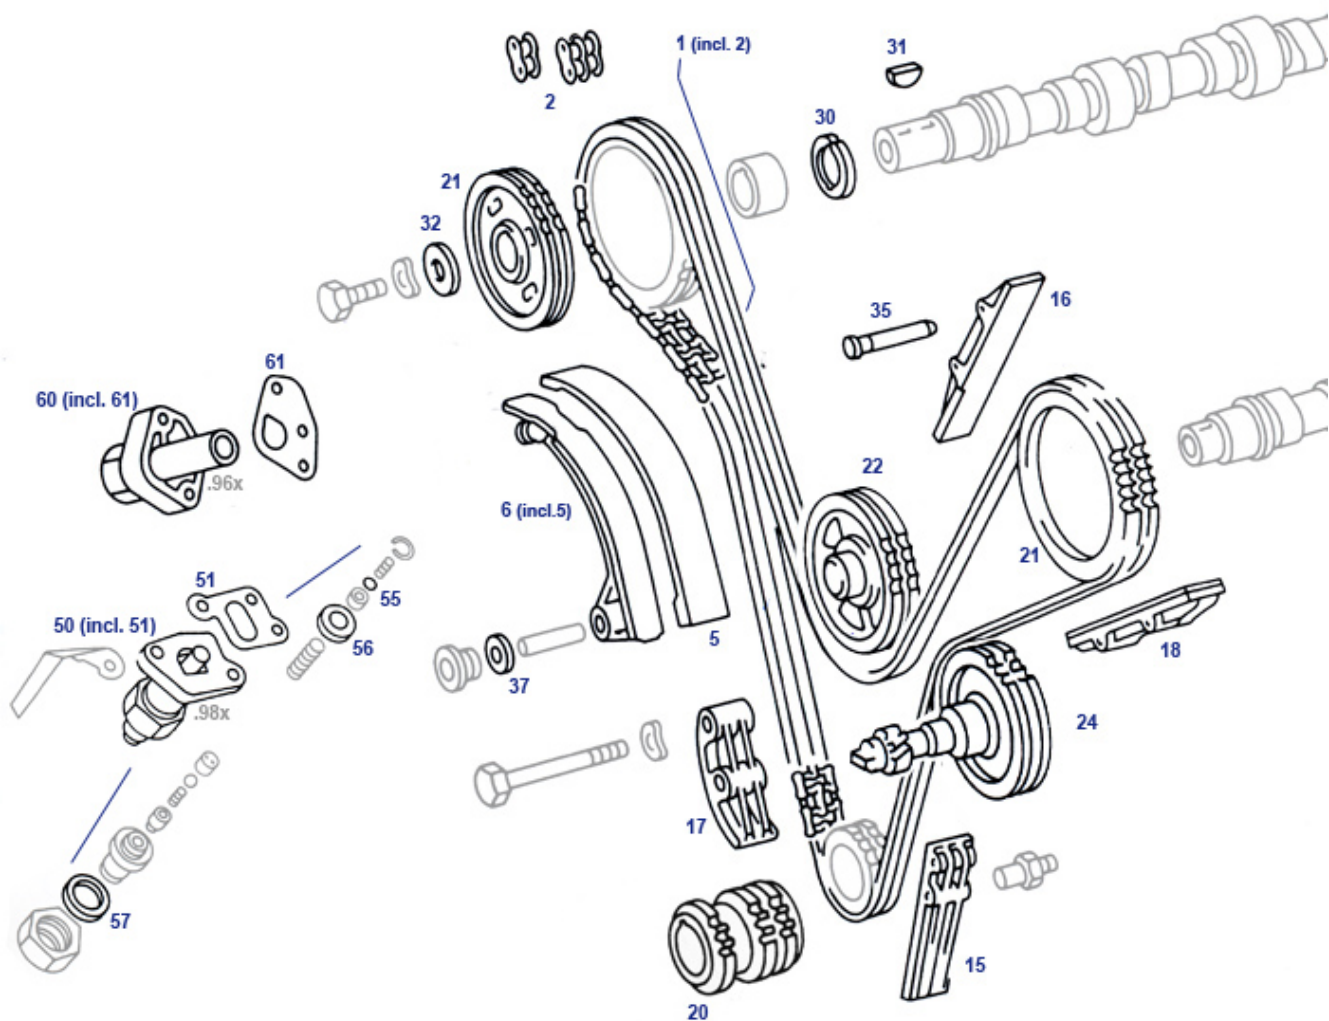

O-ring water channel, V8 betw. frt cover&block	701224	€ 1,25		Chain guide RH lower, 3.5 / 4.5	705820	€ 85,98
	Bush, timing, rear	205027	€ 7,90	1	Kit, timing chain 5.0 "Duplex"	705500	€ 310,04
1	Kit, timing chain 3.8 "Duplex"	705385	€ 214,62	1	Kit, timing chain 3.5 M116.98xx	705350	N/A
1	"Simplex"-Chain, 380SL/SLC, years '81-'83 US only	799015	€ 64,90	1	Duplex chain M117 198 links	799014	€ 101,63
1	Duplex chain M116 186 links	799013	€ 77,77	2	Master Link, Single Chains (Cam/Pump..)	799038	€ 1,81
2	MasterLink Duplex chain (content of chain)	199013	€ 2,55	5	Pad, chain guide 3.8/4.2/4.5, Orig	705327	N/A
5	Pad, fits 3.8-single-chain tensioner	705527	N/A	5	Pad, fits tensioner rail M117 FN !	705427	€ 4,89
6	A1170501616 Chainguide	705429	N/A	6	Gleitschiene an Kettenspanner V8	705328	N/A
6	Rail, fits chain tensioner 3.8/4.2 eng.	705329	€ 17,05	15	if metal rail replacement add 705614	705326	€ 21,42
15	n/a chain rail lower LH, 350/450, FEBI	705826	N/A	15	Rail lower LH, all Alu-V8	705426	€ 6,06
17	Chain guide RH lower, 3.5 / 4.5, FEBI	705320	N/A	17	Rail lower RH (curved) Alu-V8	705420	€ 10,36
18	pin for rails, e.g. upper alloy rails V8	705813	€ 16,26	18	Sliding rail top ins. 4.5/5.0 (2 pcs for 1 car)	705424	€ 4,40
18	Sliding rail top lt. 4.5/5.0	705425	€ 3,63	18	Chain guide rail upper, 3.5/3.8/4.2 new	705325	€ 4,11
20	45x67x72x12/13, ELRING	303946	€ 9,38	20	Crankshaft sprocket, M116-119 div	703411	€ 103,83
20	A1160520603 Cranksprocket f.single chai	703310	N/A	21	Nockenwellenrad für Einfachkette US-V8	705322	N/A
21	Cam wheel V8 L or R, fits Duplex chain	705302	€ 31,55	22	Kit, timing chain 3.8 "Duplex"	705380	N/A
22	Wheel, fits 3.8, if single-chain	705226	N/A	22	Wheel	705227	N/A
24	A1161500512	705323	N/A	24	A1161500812 Shaft with sprocket	705324	N/A