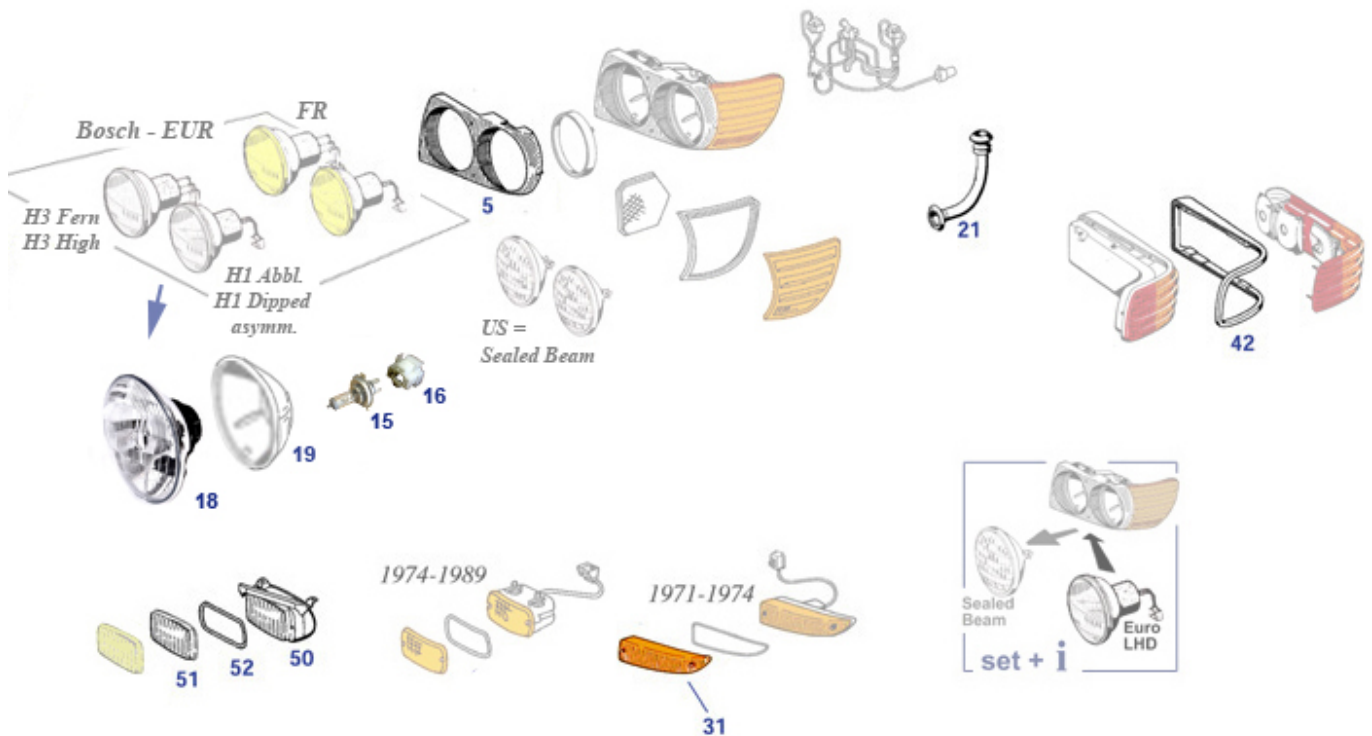

light						
83	Door switch round pin connectors	282721	€ 60,75	105	Halogen bulb H4 55/60 watts (P43t)	799090	€ 2,96
105	Halogen bulb H4 55/60 watts (P43t)	799190	€ 3,43	105	Bulb, 55W Halogen H3,fog light	299091	€ 4,52
	OSRA						
105	Bulb, parking light, 12V/4W, BA9S	299099	€ 1,39	105	Bulb, 55W H1, e.g. 113 if Halogen equipped	299090	€ 2,89
105	Bulb 1.2W, glass socket, switch-knob, cockpit	299097	€ 1,79	105	Bulb, passenger compt. 3W, NoName	299096	€ 1,79
105	Bulb 12V / 10W, torpedo, total length 44	299094	€ 0,51	105	Glühlampe 12V 10W	799089	€ 0,44
105	Bulb 12V / 21W direction indicator	299085	€ 1,25	105	Bulb 12V / 5W, torpedo, total length 38	299098	€ 1,54

82.c Lighting installation Export / US

82.c Lighting installation Export / US

	Kit LHD replacement SealedBeam to H1+H4	782950	N/A		Lens, fog lamp, export version	782332	N/A
	Seal, tail lamp RH, reproduction plastic washer PA 3,2	782665	€ 42,77		Seal, tail lamp LH, reproduction	782655	€ 47,33
		882015	€ 0,15		Headlamp insert Highbeam H1, 5 3/4", Hella	782648	N/A
	Euro H4 lamp insert, fits US frame,pict	782146	€ 39,98		el. bits for installation of H4 into US frame	782749	€ 5,84
	Euro H4 lamp insert	782746	N/A		Headlamp insert Highbeam H1, 5 3/4", Lukas	782647	N/A
	Clock 380 SL, R107	799995	€ 289,99		Info-Blatt: Scheinwerferumbau	799827	N/A
1	A107820561 Headlamp, US, Lt.	782050	N/A	1	A1078205661 Headlamp, US, Rt.	782060	N/A
5	Frame, h'lights, US, Rt.	782062	€ 87,08	5	Frame, US- headlights , left	782052	€ 40,96
10	A0008265599 Sealed beam US hi-lo lamp	782130	N/A	11	A0008265499 Sealed beam h'light, US, in	782131	N/A
15	A0008263199 S'beam h'light, Eu. RHD, ou	782141	N/A	16	H4 Connector housg w.3x flag crimps	282041	€ 5,83
16	Housing for Bilux/H4 connector	182042	€ 4,74	17	Headlamp insert Euro, Highbeam H1 BO	782148	N/A
17	LHD (RH traff) high-beam lamp, convex	782745	N/A	18	Euro H4 lamp insert, LHD, w.parking lamp option	782747	€ 36,50
18	Euro H4 lamp insert, fits US frame,pict	782646	€ 66,29	18	Euro H4 lamp insert, fits US frame,pict	782645	€ 79,99
18	LHD lamp insert 5-3/4" H4 w. park	782547	€ 23,74	18	5-3/4 " high beam insert	782546	€ 34,51