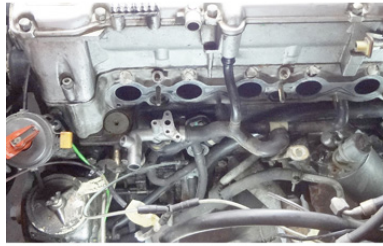

15	Seal ring, below filter box	709328	€ 7,77	30	Idle air control valve KE M103/104... "Löwe"	707828	€ 99,96
32	Idle breather hose M103	709317	€ 10,79	33	Hose to idle air valve M103	709318	€ 7,20
41	spring clip airfilter housing	814025	N/A	42	Rbr buffer M6	714098	€ 2,05
42	Buffer, air filter housing M103	714097	€ 1,70	42	Sensor, air intake temp KE, brand FAE	554596	€ 28,50
42	N/A ! replace into 554596 |, temp sensor, Bosch	754596	N/A	50	Adhesive label "Hochspannung"	799946	€ 14,71
60	plastic rivet	799104	€ 1,05	60	A1030940411	709311	N/A

09.i M110/116/117 Info hidden position engine air duct

09.i M110/116/117 Info hidden position engine air duct

6-Cyl.