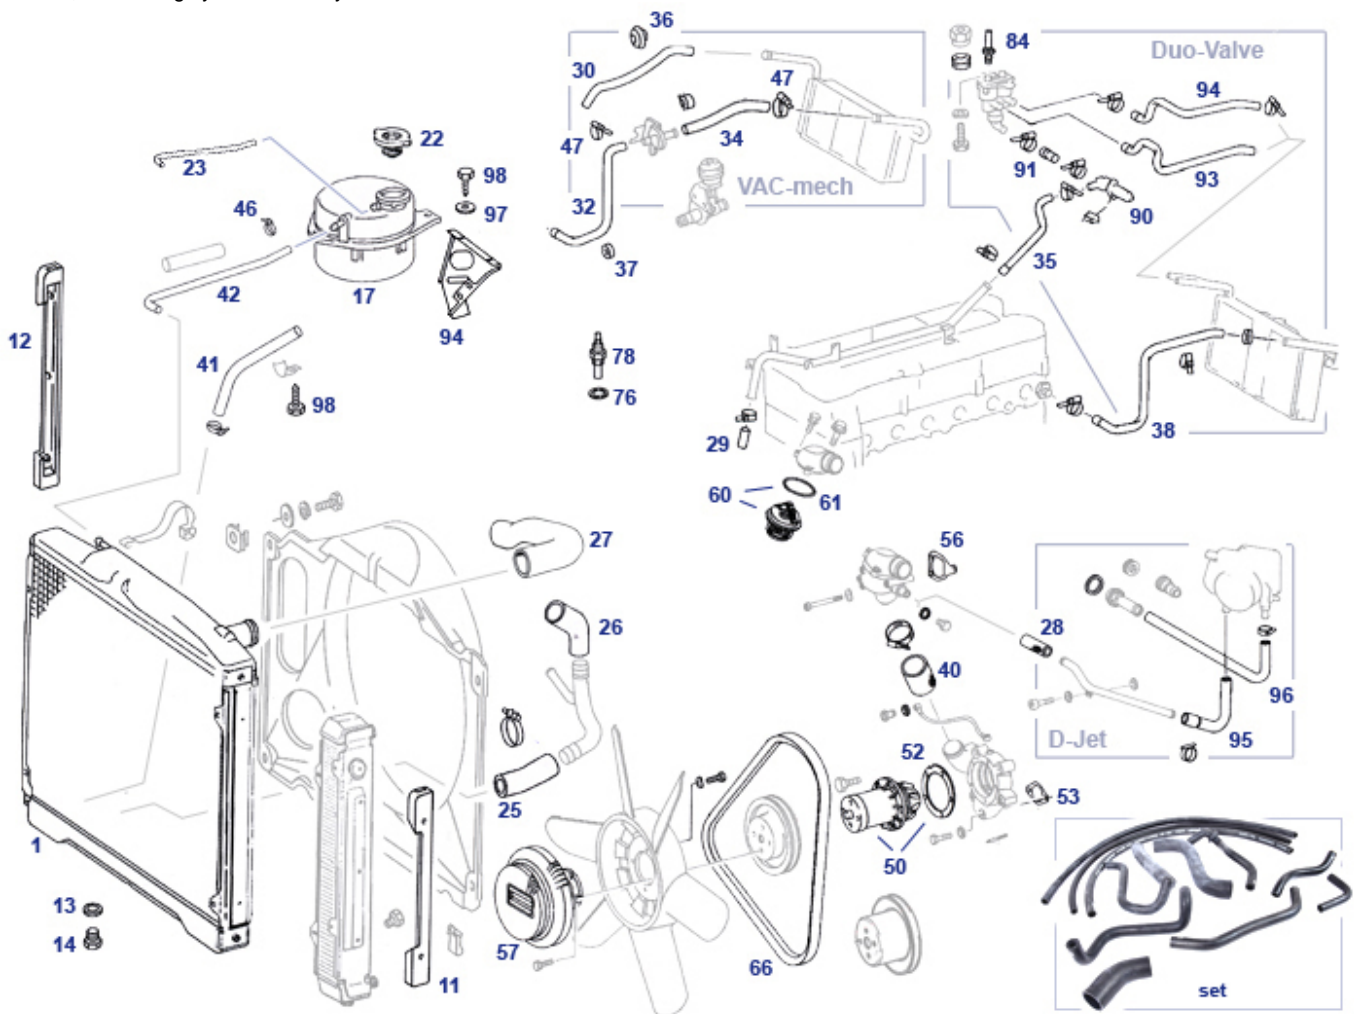

W107					
22	Rad.hose lr.300SL -> A 082028	750028	€ 30,06	22	Rad.hose lr.300SL fr. A 082029->	750029 € 21,59
23	Rad.hose lr.420/500/560 from 09.85	750027	€ 48,98	24	M110 from: fan blade with central bolt	620020 € 59,95
24	Rad.hose to WaPu 280SL/C	750033	€ 4,83	30	Rad.hose htg. left - FN -	750083 € 28,00
30	Hose clamp 20-32mm, worm thread style	750042	€ 1,09	30	Rad.hose htg. left	750082 € 23,22
30	Rad.hose htg. Lt. 2.8 FN	750084	€ 7,13	31	CL hose heater, feed, all RHD, LHD->82	750881 € 19,14
32	CL hose, heater return R6 RHD (LHD->82)	750880	€ 19,14	35	A1078314094 Rad.hose htg. 300SL Lt.	750071 N/A
35	Rad.hose htg. 280SL Lt.	750085	€ 23,91	36	Return hose, heater to Duovalve, (rh hose)	750086 € 16,37
37	Return hose, heater to Duovalve, (rh hose)	750087	€ 24,59	38	A4635016382 see 750068	750088 N/A
39	LHD-types with "Duovalve" System	750089	€ 15,71	39	Rad.hose htg. Rt.	750070 € 14,73
41	CL hose heater, feed, M117 w.vac-valve	750876	€ 15,02	41	CL hose heater, feed, 3.5 , 3.8 FN	750879 € 19,14
43	return water pipe M116.98xx	783885	€ 49,98	43	Rad.hose htg. 380-500 FN Rt.	750073 € 23,22
43	Heater return hose, early V8 (Vac-valve)	750877	€ 19,14	43	Pipe, 116.984 heater return	783384 N/A
45	Cooling hose enghheater please vehicle data	750074	€ 26,95	45	500SL LHD LH side	750072 € 15,71

50.b 20, 83 Cooling system 280 only

50.b 20, 83 Cooling system 280 only

A1078300584 Heater valve w.vac-unit,78-	783045	N/A	el. aux fan (frt mounted) div. 123, 107, ...	750851	€ 149,99
A1168350020 Heater valve, 8.74 ->	783044	N/A	Screw W108 front cross member	233067	€ 0,43