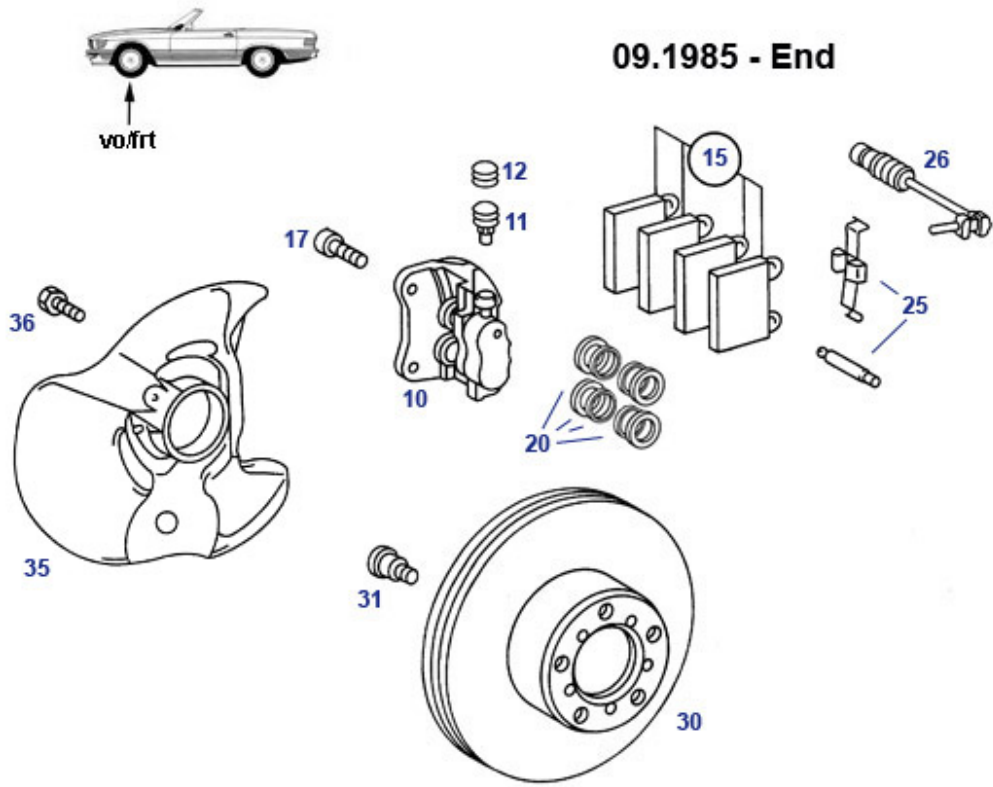

09.1985 - End

10	Caliper 300-500SL front left side from 08.85 ATE	742012	€ 470,60	10	Cal. 300-500SL frt rt 09.85-> ATE	742022	€ 462,27
10	Caliper 300-500SL front left side from 08.85	742812	€ 137,30	10	Cal. 300-500SL frt rt 09.85->	742822	€ 137,30
11	A3075530107 Bleeder screw at booster	242007	€ 8,70	12	Bleeder valve cap, brake, steering	143041	€ 2,62
15	Brk.p.set 300-500SL, fr. fm.'85	742033	€ 58,49	17	Bolt, caliper '85->	742512	N/A
20	Rep-kit, '85-> frt per caliper (4piston)	742017	€ 65,87	25	Front Fitting kit, brake.pads | 03.1980 ->	742029	€ 9,42
26	Wear contact, brake pad	742025	€ 2,52	31	Sicherungsschraube Bremsscheibe vo.85->	743101	€ 0,51
35	Cover/mudguard left (brake disc) front 85->	742213	€ 43,02	35	Cover/mudguard right (brake disc) front 85->	742214	€ 43,02

42.f

Brake systems rear axle