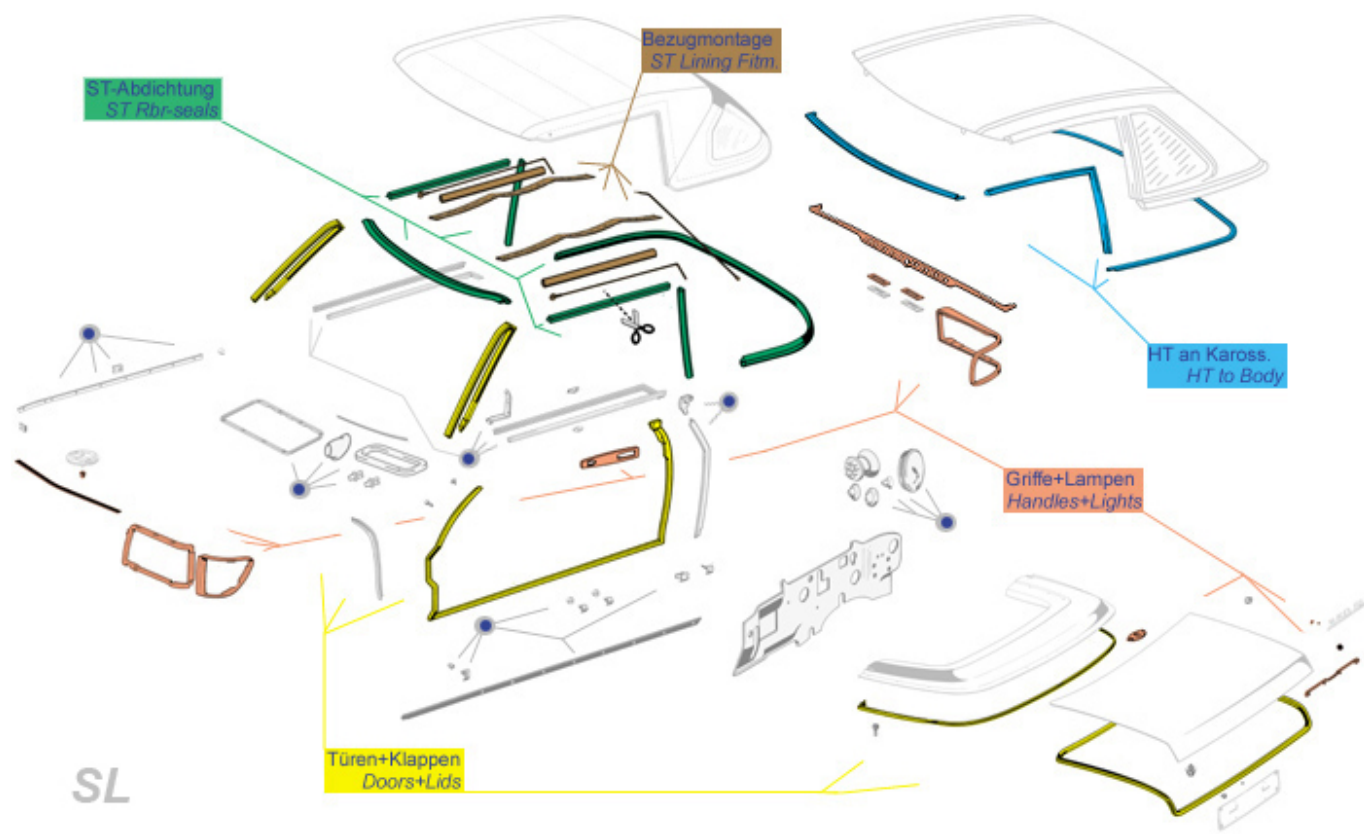

72.x Body Rubber Seals / Weatherstrip Kits

SL

SLC