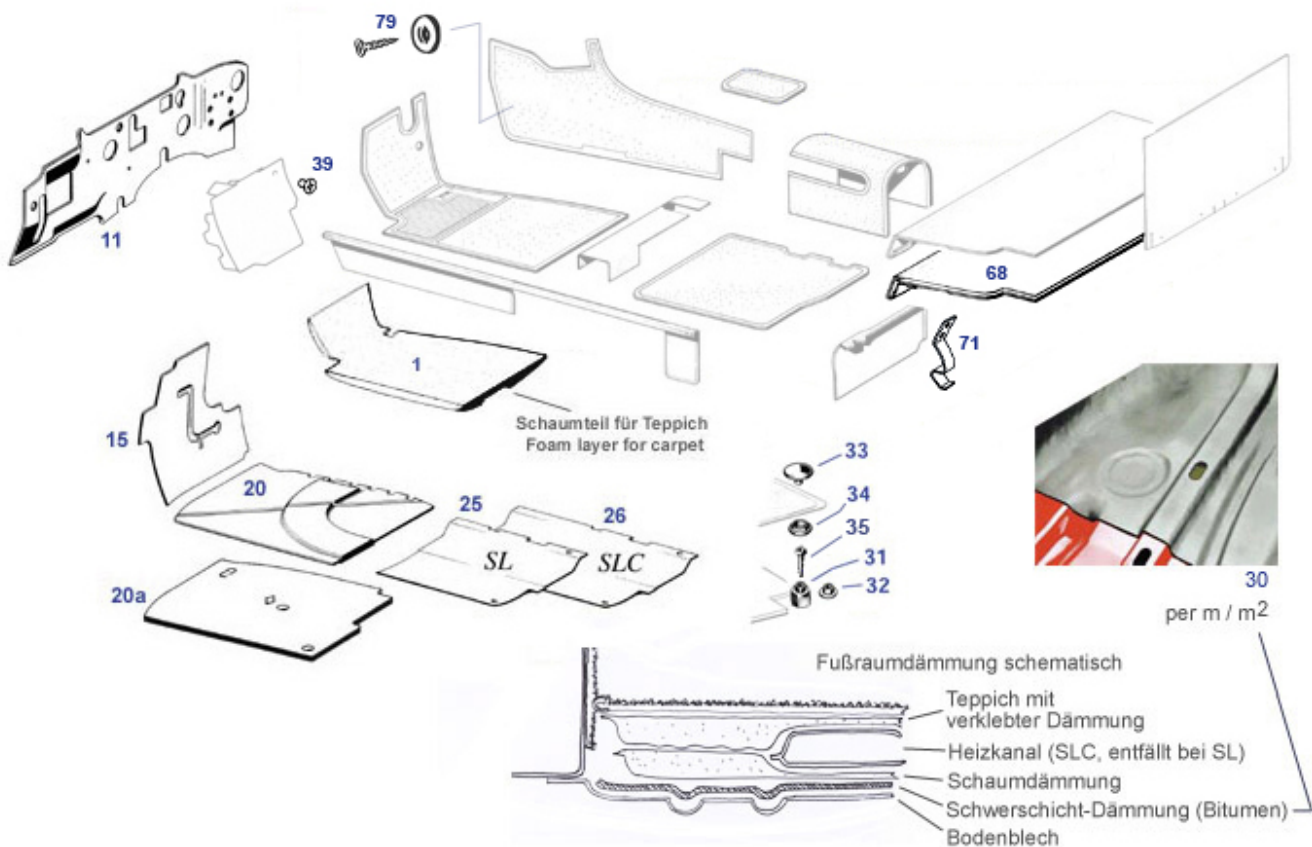

58	Speaker, dashboard 107	768015	€ 46,89	59	clamp for speaker cover	798723	€ 3,99
59	Large sheet, speaker protection fabric 1400 x 700	268128	€ 45,22	59	Sheet metal screw countersunk head 2.9X13 galvaniz	990106	€ 0,06
59	bracket for speaker cover	768987	€ 8,30	71	A10768022088273 Shift console zebra FN	768571	N/A
80	Burled wood trim set for EUR LHD models 78 - 85	768115	€ 212,00	80	Zebrano wood trim set for EUR models 78 - 85	768113	€ 212,00
80	Zebrano wood trim set for US models 78 - 85	768121	€ 211,99	80	Burled wood trim set for US models 78 - 85	768122	€ 211,99
80	Burled wood trim set for US models 85-89	768123	€ 699,99	80	burl wood kit, late version	768819	€ 1.249,50
80	LHD root wood set 10pcs. until model yearr 1981	768120	€ 649,99	80	10pcs wood set -> 1981 (LHD)	768119	€ 649,99
90	A10768034879007 Dashboard LHD black(1)	768800	N/A	91	Dashboard repr. cover black RHD	768820	€ 199,00
91	Dashboard repr. cover blue LHD	768852	€ 249,90	91	Dashboard repr. cover brown LHD	768851	€ 162,29
91	Dashboard repr. cover black LHD	768850	€ 194,47	93	Plastic rivet	769034	€ 0,60

68.b Noise reduction passenger compartment

68.b Noise reduction passenger compartment

Set of holding clamps and rivets for rear floor wo	768140	€ 20,43	1sqm mat, Terodem SP300 self adhesive	968170	€ 75,45
insulating mat, selfadhesive, 10mm thickness, 120	768950	€ 16,90	A1119901040 Washer	268106	N/A
Escutcheon fitting panelling screws diam 3,9	267014	€ 0,89	8-pcs	768606	N/A
Softtop box insulation	768793	€ 19,04	Dämmung selbstklebend 2mm x 1,6qm	968171	€ 119,99
Foam rr RH, SLC (can be shortened)	768362	€ 23,68	Foam rr LH, SLC (can be shortened)	768361	€ 23,68
Foam frt RH LHD, generation w. cat floors	768346	€ 125,00	Foam frt LH LHD late gen	768345	€ 117,20
Front LeftFoam (LHD / 1s tGen.)	768341	€ 125,00	Foam pad set attach carpet LHD,	768254	€ 207,66