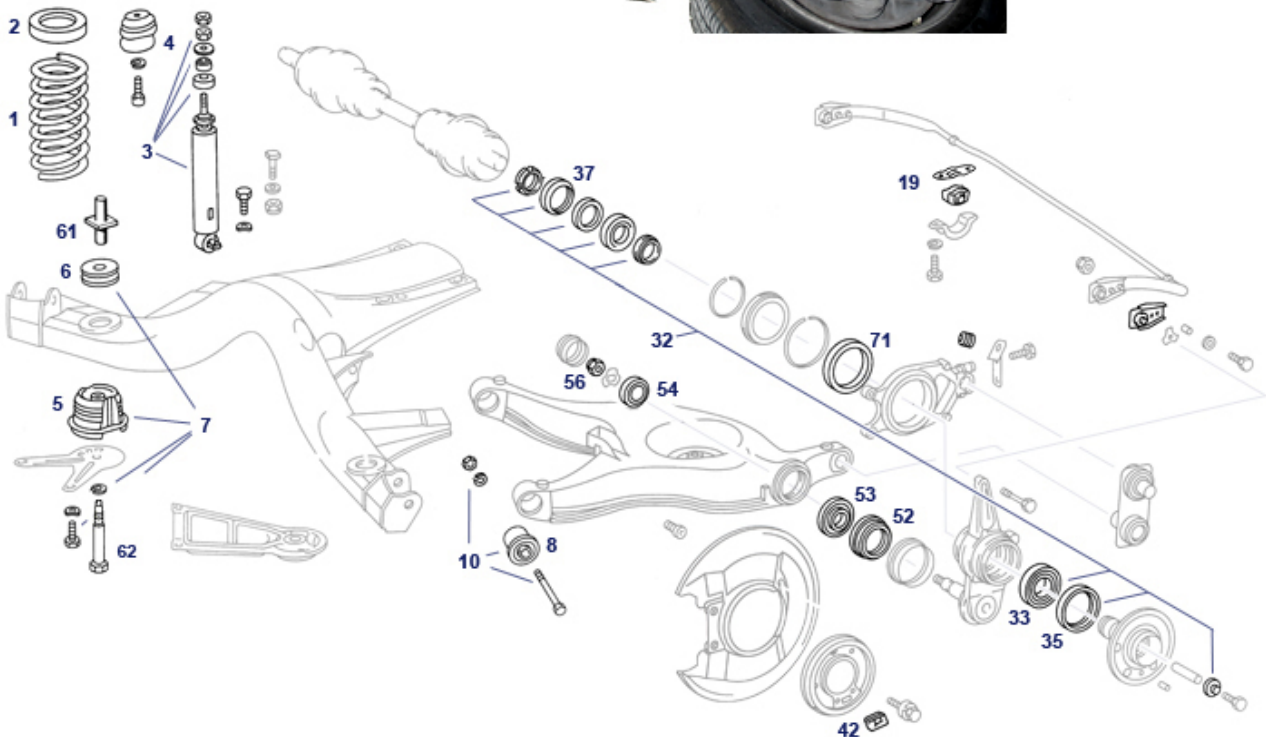

18	bracket for rear torsion bar, ref-No. 733074 A1073260826	€ 32,95	19	A1163260881 Rubber, torsion bar rear	732060	N/A
19	rbr mount, rear standard axle torsion bar	€ 19,99	32	Kit, wheel bearing, rear, 107 , 115-126	733085	€ 40,28
33	Roller bearing SKF, e.g. wheel rr outer 107, diff.	€ 59,49	34	--> prefer set 735886	735006	N/A
35	Seal ring rr.whl.bearg.,outer	€ 6,97	36	Druckscheibe	735081	N/A
37	Shaft seal ring rr.whl. bearing	€ 5,77	38	Spacer ring at the rear wheel bearing	735228	€ 4,12
39	A1153570675	N/A	42	Grommet, rear brake wires @ axle/anchor	742059	€ 3,99
61	bushing rear axle mounting	€ 24,24	62	Hex screw with tip and fine thread	735209	€ 21,72
62	Schraube M10x20 feuerverz.	€ 1,75	62	spring lock washer A16	235321	€ 0,69

35.c Rear control arm, type interlinked hub

35.c Rear control arm, type interlinked hub

	galvanized Spring washer M8	233059	€ 0,21	Screw, bumper bracket	288116	€ 0,76	
	A1153570675	735302	N/A	A1073570990	735161	N/A	
	see pictures	735171	N/A	N912009100200	735172	N/A	
	A1073571190	735173	N/A	N912009080100	735174	N/A	
	Scheibe an Radlager	735163	€ 4,01	A1073570116	735165	N/A	
	Spacer ring at the rear wheel bearing	735228	€ 4,12	Druckscheibe	735081	N/A	
	--> prefer set 735886	735006	N/A	1	A1153242204	732990	N/A
1	Spring,rear R/C 107 350mm	732090	€ 107,04	1	Spring,rear 300SL	732092	€ 112,76
1	Spring,rear R/C 107 378mm	732091	N/A	1	Spring,rear, some 420/500/560, data required	732094	€ 130,00