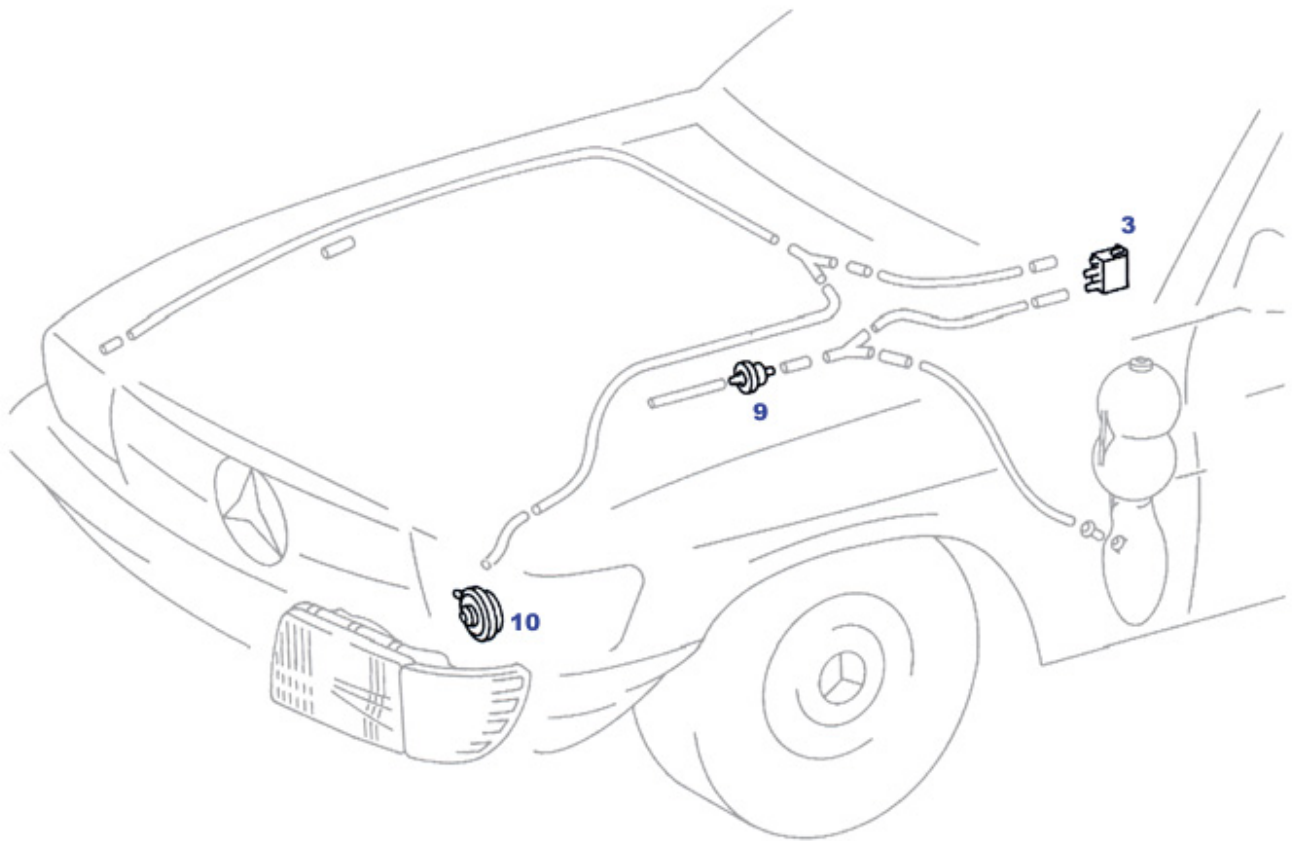

1m vac pipe 3/5mm white	780901	€ 2,25	3	A0008000473	780820	N/A
9	Vacuum valve	780981	€ 6,77	10	BO 0 307 650 001 Vac element, light adjuster	780822	N/A
15	1 mtr vacuum hose	780985	€ 3,39	16	Y-connector, unfinished: open channels as req.	707180	€ 4,05

80.e Central locking, vacuum devices

80.e Central locking, vacuum devices