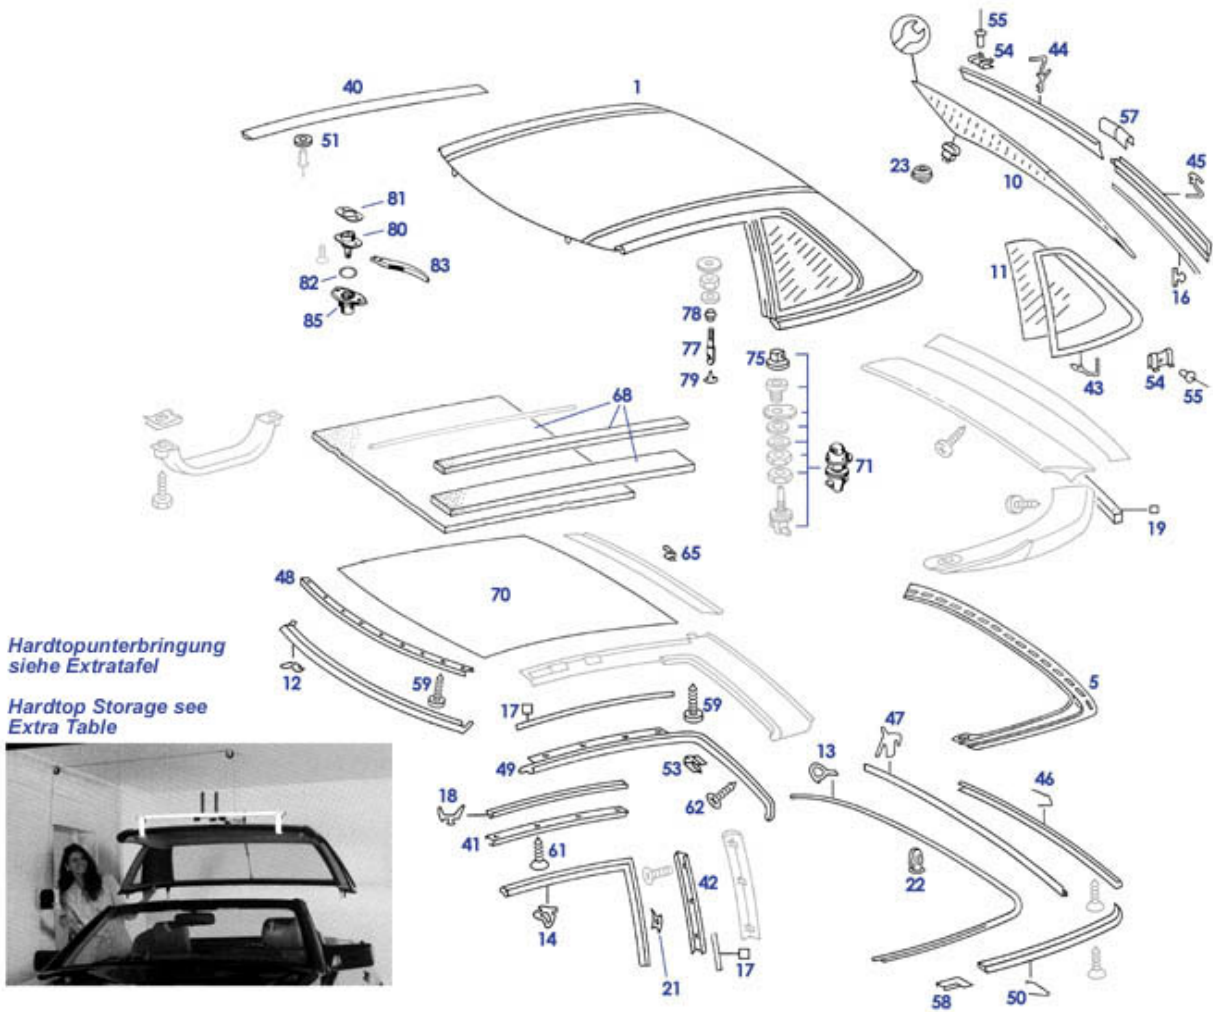

A1078880238 Spoiler/Blende GEN II,73-80	779290	N/A		Hardtop side glass. Lt. clear	779750	N/A
1	Hardtop side glass. Rt. clear	779760	N/A	5	Run-off hose (box drain)	779032	€ 9,39
	A1077900140 Hardtop R107, complete	779000	N/A		A1077900011 Frame, h't., rear lower	779110	N/A
10	A1076780210 Hardtop rear wind. clear,w.	779620	N/A	10	HT rear glass, tinted, NON HEATED	779625	€ 208,25
10	HT rear glass, green tinted, heated	779630	€ 321,00	10	A1076780010 Hardtop rear wind. clear w/	779610	N/A
11	A1076730210 Hardtop side wind. Rt. clea	779660	N/A	11	A1076730410 Hardtop side wind. Rt. gree	779680	N/A
11	A1076730310 Hardtop side wind. Lt. gree	779670	N/A	11	A1076730110 Hardtop side wind. Lt. clea	779650	N/A
12	Seal, front, soft/hard top, Repro	779810	€ 18,54	12	Seal, front, soft/hard top	779010	€ 33,20
13	Gkt. R107, Hardtop rear lower	779100	N/A	13	Seal H/T rear lower, Repro	779800	€ 33,34
14	Seal over left window, Reproduction	779815	€ 19,77	14	hardtop seal right repro.	779825	€ 19,46
14	Gkt. over side wind. Rt.	779210	€ 65,99	14	Gkt. over side wind. Lt.	779215	€ 69,73
16	1m rubber profile, window garnish trim	779030	€ 1,19	17	A1266981898 Strip, foam rubber	779040	N/A
18	see 772622	772222	N/A	19	A1077950098 Square section prof. per m	798797	N/A
21		272829	€ 2,56	21	see 272829	272729	€ 2,56
22	A0009900292 Rivet, plastic, window gask	799101	€ 0,84	23	Grommet, for wiring at heated rear window	798782	€ 3,34
40	A1076980481 Roof rail, hardtop Rt.	769002	N/A	40	A1076980381 Roof rail, hardtop Lt.	769001	N/A
41	A1077250565 Chr. rail, door wind. Lt. u	779005	N/A	41	A1077250665 Chr. rail, door wind. Rt. u	779006	N/A
42	A1077250765 Chr. rail, door wind.	779099	N/A	42	A1077250865 Chr. rail, door wind.	779088	N/A