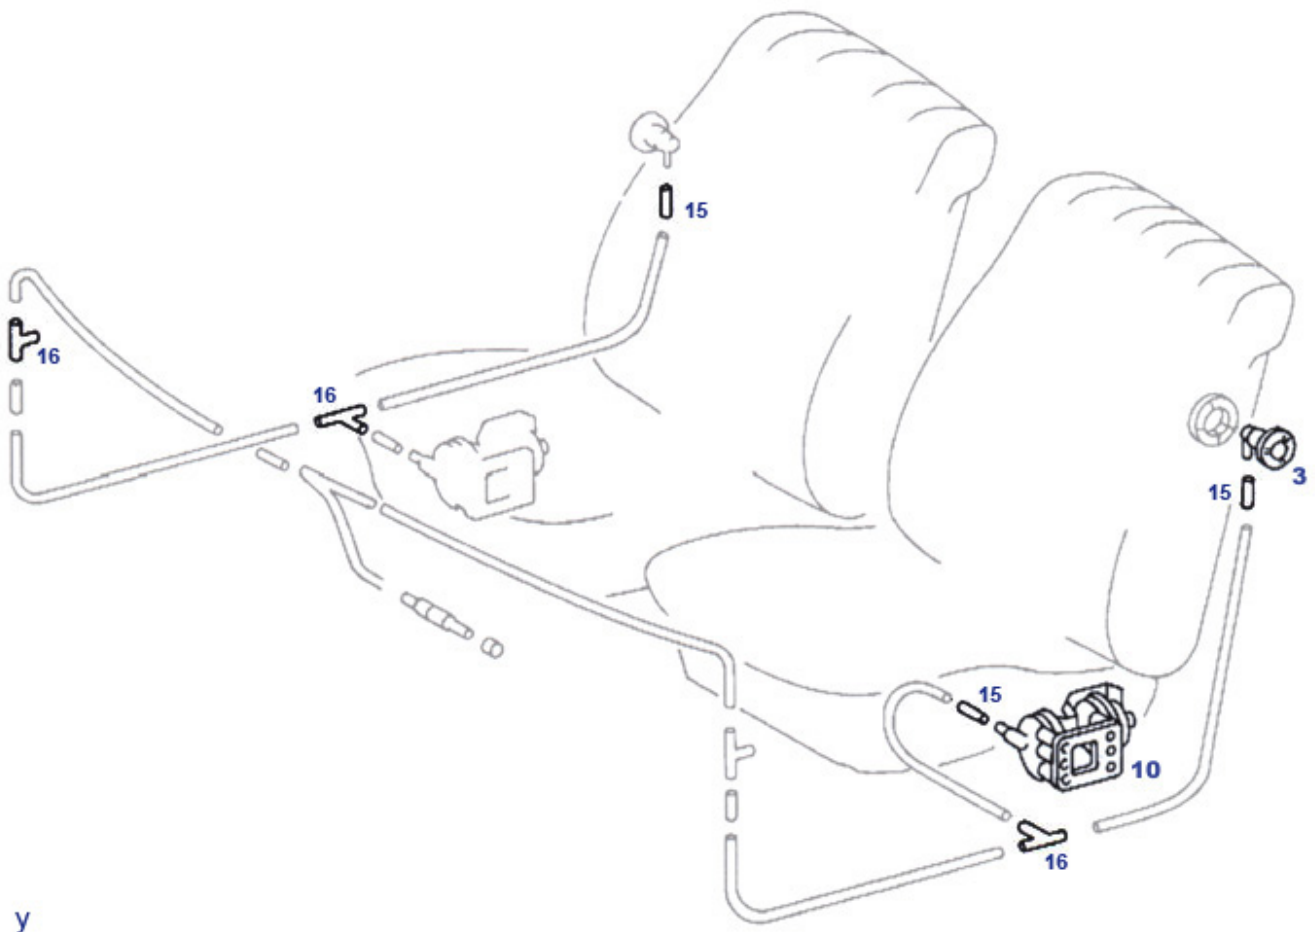

80.g Vacuum seat locking

80.g Vacuum seat locking

	N/A ! : Rbr bellow 50mm, vac element, early trunk	380880	N/A		1m vac pipe 3/5mm white	780901	€ 2,25
3	A1148050073 Vac switch, Seat catch	380073	N/A	10	A0008002175	780091	N/A
10	A0008001875	780092	N/A	15	1 mtr vacuum hose	780985	€ 3,39