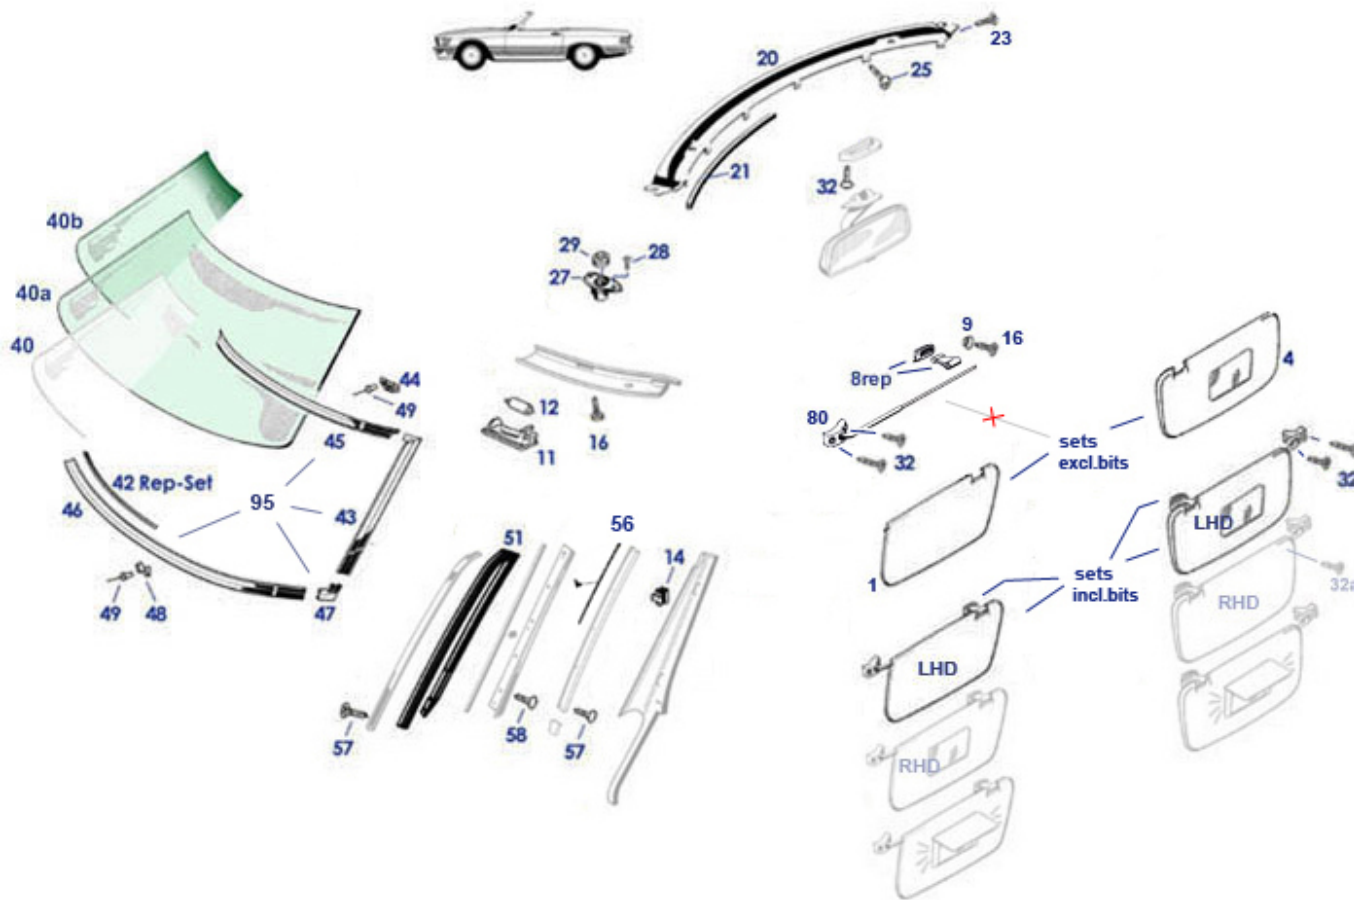

67.b, 69, 81 Windscreen and Window Frame Attachment Parts

A10767008518320 Wind.Lt.m.side	767181	N/A
Rt. date		
A10767024518263	767142	N/A
Wind.Lt.mech.u/r p'ment		
A10767024517095	767147	N/A
Wind.Lt.mech.u/r grey S		
A10767024519045	767160	N/A
Wind.Lt.mech.u/r black		
A10767007519007 Wind.Lt.m.side	767170	N/A
Lt. blanc		
A10767007513111 Wind.Lt.m.side	767173	N/A
Lt. mid		
A10767007515070 Wind.Lt.m.side	767175	N/A
Lt. blue		
A10767007519045 Wind.Lt.m.side	767179	N/A
Lt. blanc		
A10767008518330 Wind.Lt.m.side	767182	N/A
Rt. crem		
A10767008515070 Wind.Lt.m.side	767185	N/A
Rt. blue		
A10767008518310 Wind.Lt.m.side	767188	N/A
Rt. bras		
Set sunvisors SL incl brackets LHD	781187	€ 199,00
beig		
Set sunvisors SL incl brackets LHD	781165	€ 199,00
Date/Saffron		
Set sunvisors SL LHD creme	781785	€ 236,81

A10767007518310 Wind.Lt.m.side	767178	N/A
Lt. bras		
A10767024518330	767146	N/A
Wind.Lt.mech.u/r creme		
A10767023519045	767150	N/A
Wind.Lt.mech.u/l black		
A10767024518320	767161	N/A
Wind.Lt.mech.u/r date S		
A10767007518320 Wind.Lt.m.side	767171	N/A
Lt. date		
A10767007518411 Wind.Lt.m.side	767174	N/A
Lt.creme		
A10767007517095 Wind.Lt.m.side	767177	N/A
Lt. grey		
A10767002519007	767140	N/A
Wind.Lt.mech.u/r black		
A10767008518411 Wind.Lt.m.side	767184	N/A
Rt. crem		
A10767008517095 Wind.Lt.m.side	767187	N/A
Rt. grey		
A10767008519045 Wind.Lt.m.side	767189	N/A
Rt. blanc		
Set sunvisors SL incl brackets LHD	781186	€ 199,00
beig		
Set sunvisors SL LHD beige	781765	€ 236,81
Set sunvisors SL LHD darkblue	781755	€ 236,81