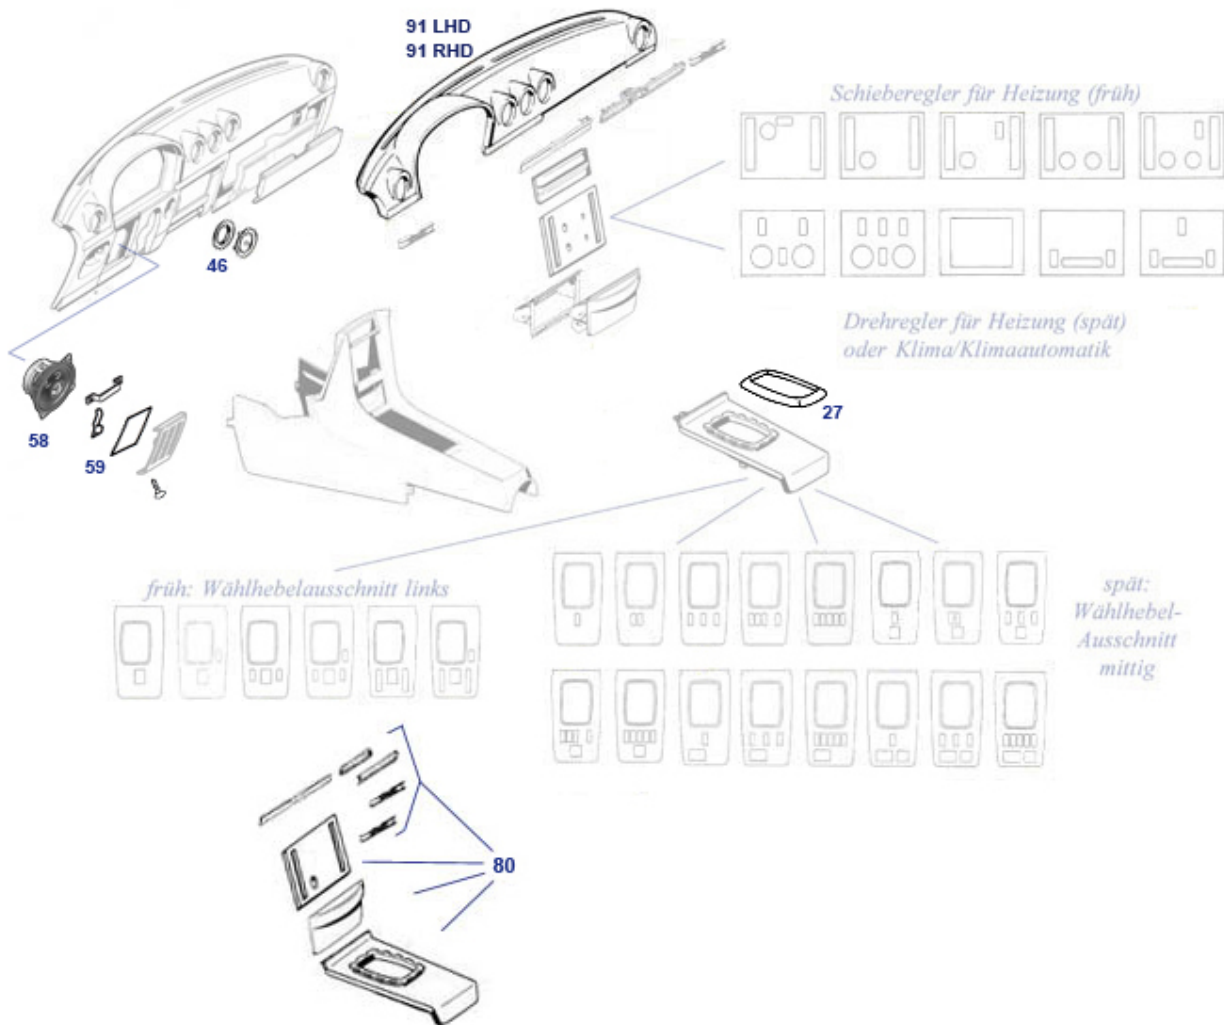

68.a Dashboard and wooden covers

68.a Dashboard and wooden covers

	rear shelf without carpet, instead of rear seats R	768535	€ 122,55		** Nach Erhalt Ihres überholbaren Altteils erstatt	768801	€ 2.063,46
	mounting clip 3mm	798727	€ 0,54		Self-tapping screw with Phillips 4.2 X13 galvanize	990103	€ 0,07
	Ornamental ring, air jet @dashboard 107, ..	783068	€ 6,00	1	A10768020509007 Central console, black	768880	N/A
1	A10768020509045 Central console, black	768881	N/A	1	A10768020507095 Central console, grey	768887	N/A
1	A10768020505070 Central console, blue	768885	N/A	1	A10768020508411 Central console, creme	768884	N/A
5	A10781002309007 Ashtray, black	781000	N/A	10	A10768001395045 Console cover blue	768505	N/A
11	A10768010078272 Console cover burr waln	768510	N/A	11	A10768010078273 Console cover zebra	768511	N/A
12	A10768071078272 Console cover burr waln	768512	N/A	27	Rubber surround, lever box ->'85	727005	€ 6,05
28	A10768045098272 Console cover burr waln	768528	€ 160,00	41	A10768067398272 Shift console burr waln	768540	N/A
46	Rubber ring 1967 -> 07..1979 A1156890097	268044	€ 4,61	46	A1236890056	768242	N/A
46	lock escutcheon from '67, Alu anodized	268043	N/A	46	Rest: escutcheon from '67, brass, chromed	268743	€ 14,99
46	escutcheon, fits steering lock from ca. 07.'79	768241	€ 41,00	55	A10768008088272 Shift console burr waln	768554	N/A