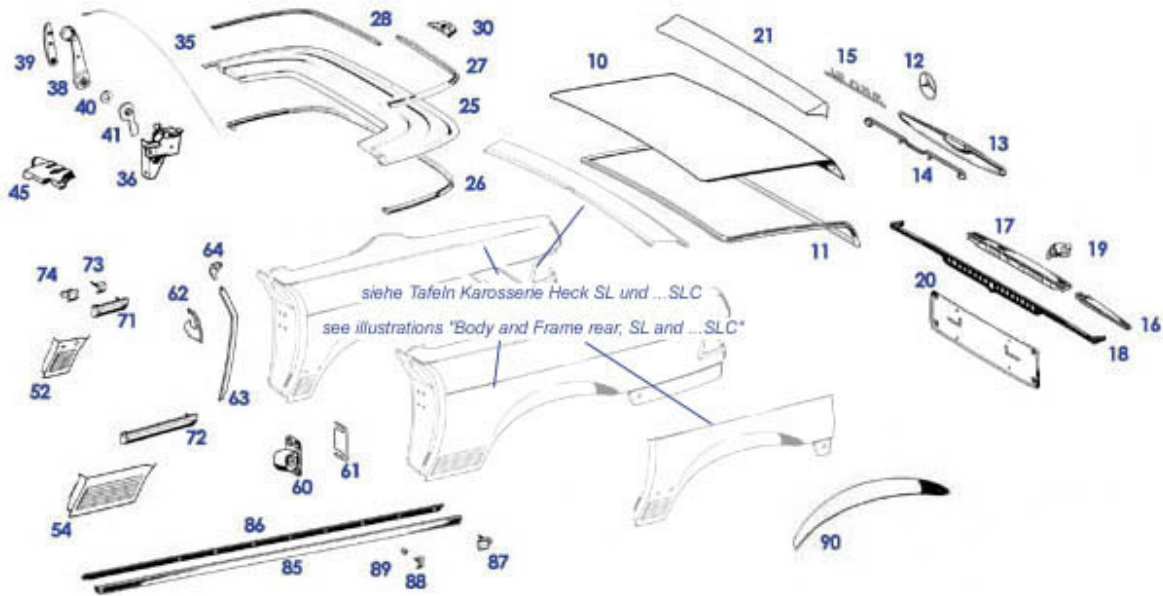

A1076901180 Dec. strip, wing, SLC 769111	N/A		Rest: Underlay, dec. strip, SLC, RH 769064	€ 41,67
	A1076901280 Dec. strip, wing, SLC 769121	N/A		Bolt A2 M5X12, frt grille mouldings, 788207	€ 0,74
	Adaptor shape, if genuine plug no success	772783	€ 0,25	Rest: Underlay, dec. strip, SLC, 769054	€ 41,67
	M5 chrome bolt PH, e.g. licence plates	988998	€ 2,20	A1159880125 788096	N/A
10	Lamp holder trunk w/o switch	782822	€ 66,77	10 Torsion spring set, boot- + s.t 777229	€ 117,81
10	please use 777229	777222	N/A	10 Boot lid, C107, ALU., + holes 775006	N/A
10	Reprobootlid C107, steel version	775005	N/A	10 Bulb 12V / 10W, torpedo, total length 44	€ 0,51
10	el.switch, glovebox,bonnet...	782885	€ 3,26	10 shim 1mm, catch underlay, height adjustment	€ 8,01
10	Satz Ergaenzungsteile Heckdeckeltausch	775009	N/A	10 A1077502275 Boot lid, 560SL '89,steel,	N/A
10	A1077502075 Boot lid, e.g. 560SL USA 86	775007	N/A	10 A1077501875 Boot lid, R107, steel, no h	N/A
11	Boot seal, 280-500SL (not SLC), most genuine Q	775020	€ 129,70	11 Boot seal 280-500SLC orig. 775025	€ 218,00
11	Boot seal, 280-500SL (not SLC)	775820	€ 54,05	12 A1077580158 'Star', boot lid R107-> 09	N/A
12	A1077580058 'Star', boot lid 280-450SLC	775011	N/A	12 A1077580458 'Star', boot lid R107 09.85	N/A
12	Grommet for Mercedes Star at boot lid | 1985 ->	798756	€ 0,50	13 Boot lid handle R/C107, Repro 775710	€ 130,90
13	Screw, M4 Phillips, e.g boot handle	775899	€ 0,19	13 trunk handle 775810	€ 117,81
14	Underlay, boot handle 107	775811	€ 8,51	15 A1078171315 Type designation - 420SL -	N/A
15	A1078171515 Type designation - 500SL -	781079	N/A	15 A1078171015 Type designation - 500SLC -	N/A
15	A1078170615 Type designation - 5.0 -	781087	N/A	15 A1078170715 Type designation - 380SLC -	N/A
15	A1078170315 Type designation - 350SLC -	781083	N/A	15 A1078171415 781076	N/A
15	A1078170415 Type designation - 280SLC -	781081	N/A	15 A1078170815 Type designation - 380SL -	N/A
15	A1078171215 Type designation - 300SL -	781072	N/A	15 A1078170215 NA Type designation -450SL-	N/A
15	A1078170115 Type designation - 350SL -	781073	N/A	15 A1078170915 Type designation - 500SL -	N/A
15	Type designation - 280SL -	781071	N/A	16 Bolt M5 769859	€ 0,70
16	Dec. strip R/C107 rear Rt.	769062	€ 156,58	16 Dec. strip R/C107 rear Lt. 769052	€ 156,58