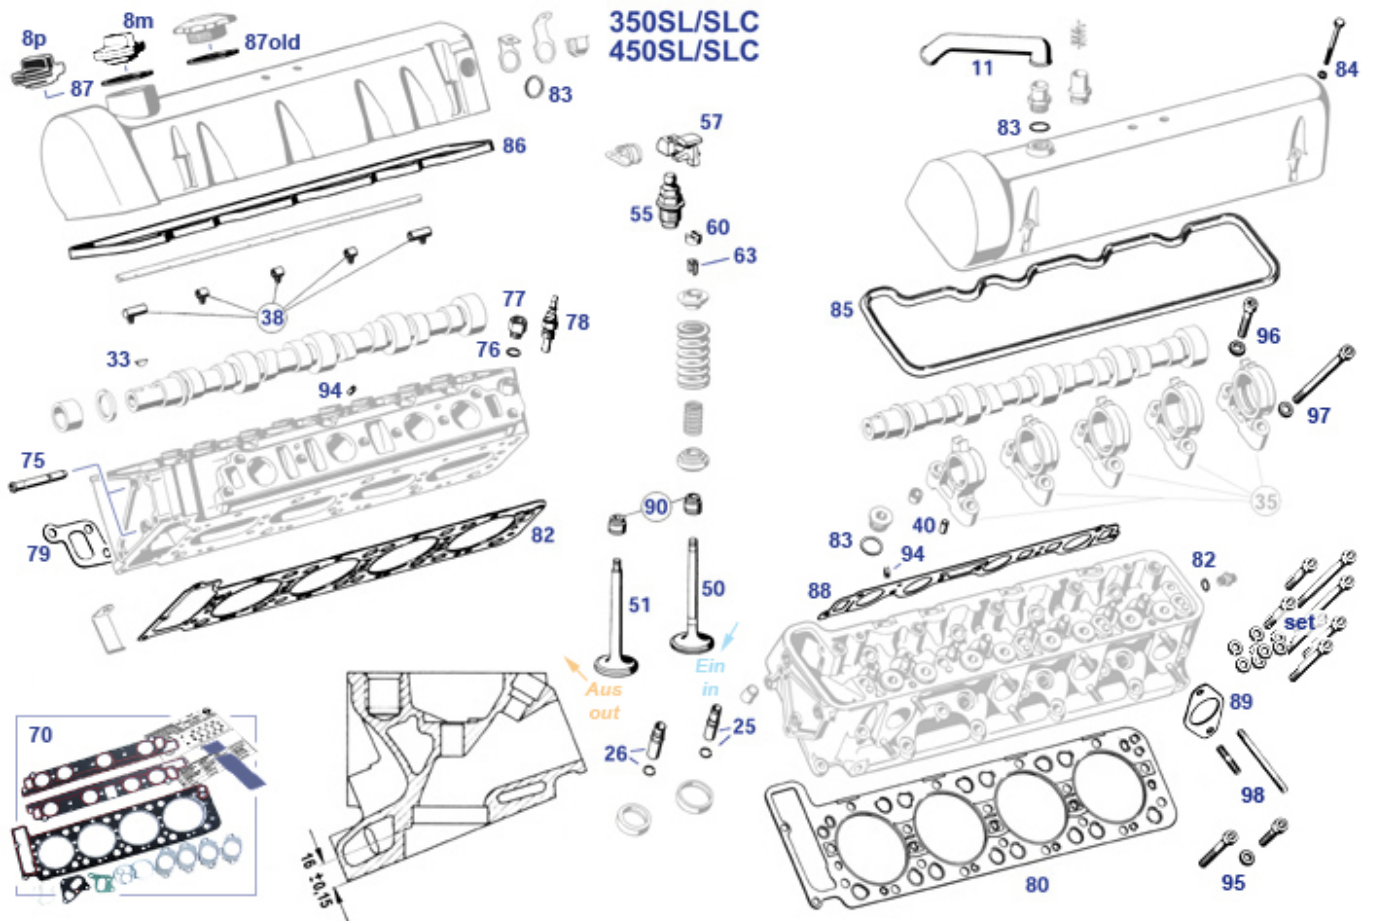

A1170530353	M705444	N/A	1	A1160106720 Cyl.head lt, M116.982, Eng-	701330	N/A
1	A1170108421 Cyl.head lt, M117.982, Eng-	701430	N/A	3	A1170108621 Cyl.head rt, M117.982, Eng-	701440	N/A
3	A1160106920 Cyl.head rt, M116.982, Eng-	701340	N/A	5	A1170100830 Cyl head cover lt, M117,M11	701411	N/A
6	A1170100930 Cyl head cover rt, M117,M11	701421	N/A	8	Oil filler cap, metal/screw on	250111	N/A
8	A1365010054 Oil filler cap	250101	N/A	8	Brand: FEBI	250102	€ 3,74
8	Oil filler cap, metal/snap-on	250702	€ 15,42	8	Oil filler cap,	250802	€ 10,95
11	vent hose LH, 117.985,...	709507	€ 14,99	11	left valve cover	709407	€ 11,03
11	A1160940591	709307	€ 17,85	11	Moulded hose, crankcase vent 116-D-Jet	709305	€ 11,16
11	A1170940091	709404	N/A	20	A1170530631	705401	N/A
21	A1170530332	705402	N/A	25	Ventilführung E.Rep.-Maß 14,40mm	705363	€ 10,48
25	Ventilführung E.Rep.-Maß 14,20mm	705362	€ 13,11	25	Valve guide inlet M116.982..14,04mm	705361	€ 9,98
26	Ventilführung A.Rep.-Maß 15,40mm	705373	€ 10,98	26	Valve guide 15.20 mm, outlet M116/117 FN	705372	€ 20,83
26	Valve guide outlet M116.982..15,02mm	705371	€ 10,98	30	Nockenwelle 3.5 links D-Jet/Euro	705303	N/A
30	A1160515601	705403	N/A	30	Nockenwelle links 4.5 K-Jet/Euro	705411	N/A
30	A1160515801	705311	N/A	31	A1160515701	705404	N/A
31	A1160515901	705312	N/A	31	A1160515301	705304	N/A
31	Nockenwelle rechts 4.5 K-Jet/Euro	705412	N/A	32	Spacer 2.7 mm behind camshaft sprocket	205818	€ 17,50
33	A6219910167 Woodruff key, 8° cs.	205080	N/A	33	A6219910067 Woodruff key, 10° cs.	205081	N/A
33	woodruff key, standard, 4mm	205077	€ 1,00	33	A6219910467 Woodruff key, 4° cs.	205078	€ 13,99
33	A6219910267 Woodruff key, 6.5° cs.	205079	N/A	35	A1165860405	705345	N/A
35	A1175860005	705445	N/A	35	A1175861105	705545	N/A