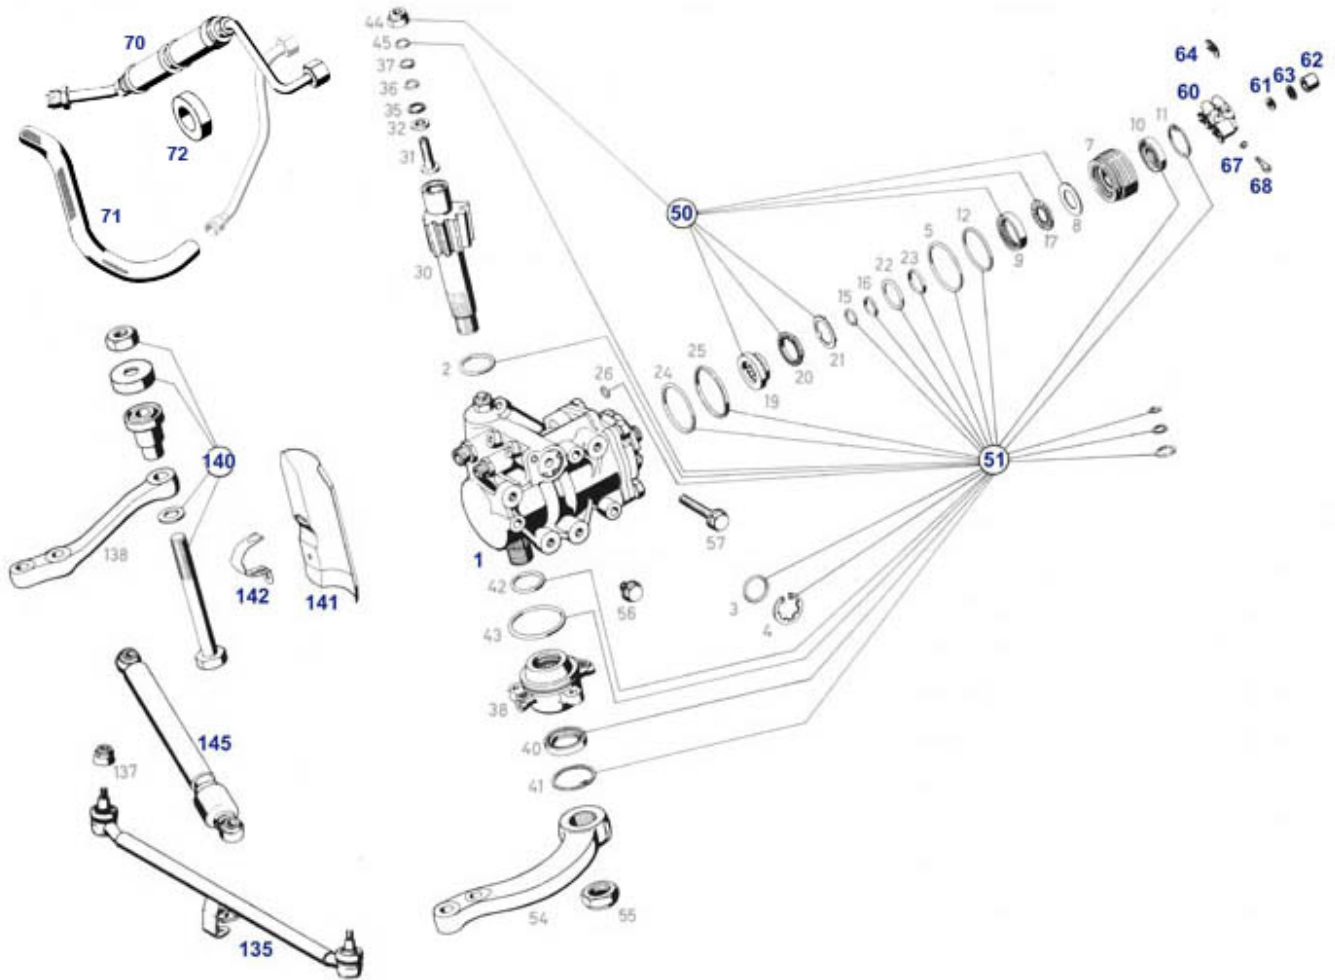

46 Steering

46.a Steering Gear and Linkage LHD 1st Generation

	Castle nut M10X1, thin shape, early joint	133706	€ 2,45			Castle nut M10X1, long shape, early joint	133006	€ 2,38
	Handle, key, fits up to 11.'78 ca	789190	€ 8,62			Split pin 2,5 x 25, fits crown nuts steering linkag	133007	€ 0,24
	centering screw to fix steering middle position	758460	€ 20,09	1		Sealing repair order steering box	746211	N/A
50	Rep.-Set Lenkschnecke	746129	N/A		51	Gasket set pws steerg.gear up to '85	746115	€ 27,63
51	Gasket kit pwr steerg-box '85-> (107, 123)	746106	€ 46,04		60	Steering coupling, repro, no maintenanc AIC	746775	€ 52,50
60	Steering coupling, repro, no maintenanc	746075	N/A		60	see 746775	746875	N/A
61	A1369909540 Shim at steering coupling	746076	N/A		62	del.- t. Nylon bushing, Repro, early column	246876	N/A
62	Nylon bushing, coupling,early PU	246776	€ 17,59		62	A1114620165 Nylon bushing, coupling,ear	246076	N/A
63	A1159901740 Washer	246077	N/A		64	clamp for bolt 798024 SL10	798724	€ 0,95
67	Locking shim, M8 bolts	746299	€ 0,38		68	A1119900420 Bolt, steering coupling	746298	N/A
70	PWS hose V8 LHD early	799321	€ 127,45		70	PWS-hose 280SL/C LHD 1st gen. FN	799221	€ 121,38
70	PWS hose V8 LHD FN	799322	€ 127,45		70	PWS hose 4.5 USA early	799421	€ 132,59
70	PWS hose 4.5 USA, middl. Gen FN	799422	€ 127,45		70	N/A ! See 799621 ! PWS hose V8 LHD from ca. 82	799521	€ 129,76
71	1m oil hose pws-return line, i.d.15mm	299020	€ 28,75		71	1m PWS oil return hose, 12/18,5mm, from ca. 8.74	799020	€ 34,50
99	Ign switch e.g. 107 81-89, data req.	746091	€ 35,08		99	Needle bearing, steering column	246163	€ 9,33