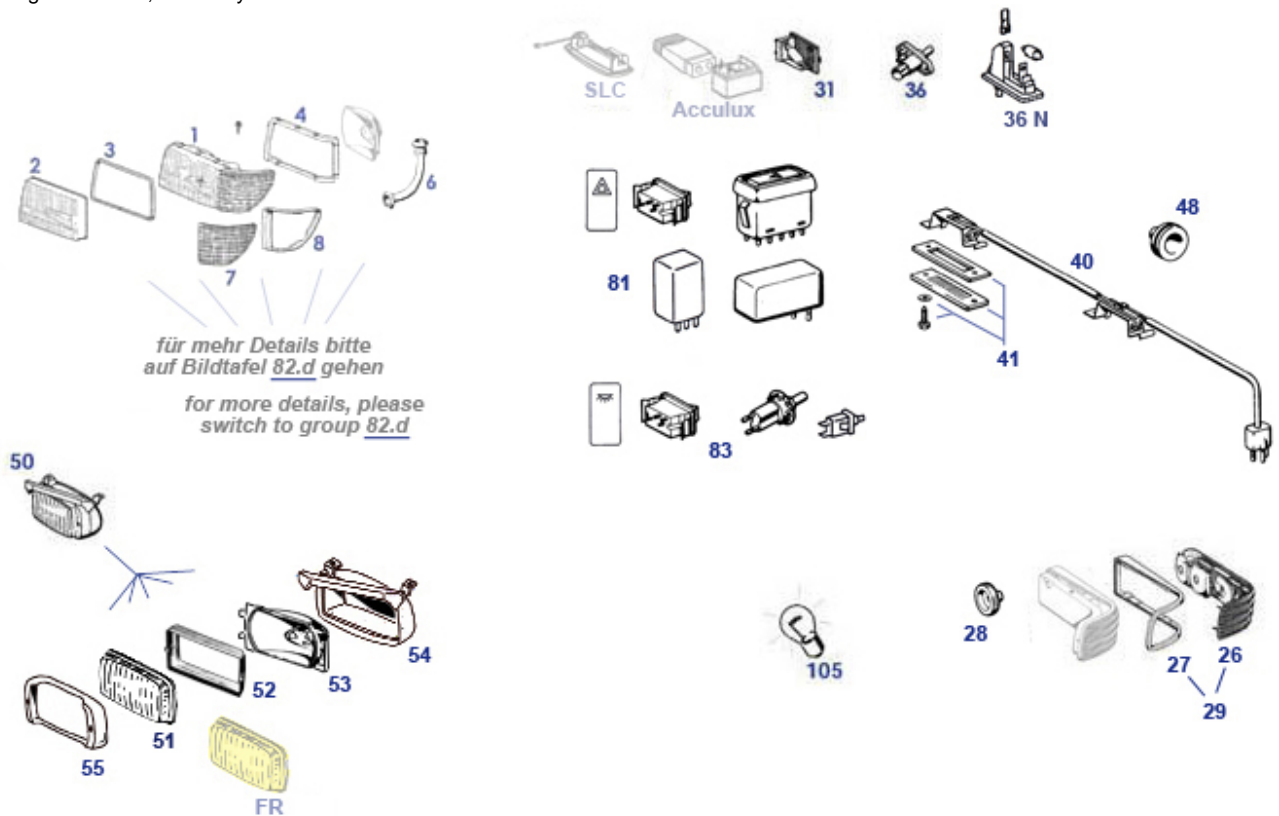

82 Lighting Installation

82.b Lighting Installation, summary

82.b Lighting Installation, summary

H'lamp,cmp.R/C107 left late, BW	782038	N/A	RH-traffic, Europe-design, made in Germany, na vac	782640	N/A
Seal, tail lamp RH, reproduction	782665	€ 42,77	A1078201761 H'lamp,cmp.R/C107 Lt. w/o B	782030	N/A
Headlamp, comp.Lt., BW rgl.	782031	N/A	A1078201861 H'lamp,cmp.R/C107 Rt. w/o B	782040	N/A
Headlamp,comp,r., BW	782041	N/A	H'lamp,cmp.R/C107 Rt. late, BW	782048	N/A
Seal, tail lamp LH, reproduction	782655	€ 47,33	RH-traffic, Europe-design, made in Germany, na vac	782630	N/A
del-t: Headlamp,LH, LHD, with vac adjustment	782431	N/A	Repro does not reach genuine quality level	782877	€ 69,90
A1078202666	782961	N/A	PA washer M4 x 9	982359	€ 0,12
Lens, fog lamp, export version	782332	N/A	Screw, e.g. lic-lamp	982358	€ 0,20
seal Lic-plate-light	782353	€ 3,76	lens, lic-plate-light	782354	€ 17,85
plastic rivet, headlights (EU) to fender	799091	€ 3,33	Headlamp,RH, LHD, no vac adjustment	782440	N/A
Headlamp,LH, LHD, no vac adjustment	782430	N/A	A2018201211 Boot lamp holder w/o switch	782022	N/A
Con.housing, 2 pole flat	254103	€ 0,54	4-pole housing (plastic base & cap), no metal bush	254883	€ 8,09
2-pole housing (plastic base & cap), no metal bush	254182	€ 7,97	contact bushing 4mm brass, silver plated	254855	€ 1,40
A1119970281	298783	N/A	screw for electric set mounting	782843	€ 0,31
Screw, M4X6 Phillips, e.g switch	799546	€ 0,24	del-t: taillight lens RH European, Repro	782461	N/A
6-pole housing (plastic base & cap), no metal bush	254180	€ 8,45	A1078202366	782951	N/A
del-t: taillight lens LH, European, Repro	782451	N/A	Spring Clips	682099	€ 2,94
del-t: Headlamp,RH, LHD, with vac adjustment	782441	N/A	Philips 11342U6000X2 LED Leuchtmittel Ultinon Pro6	799191	€ 139,99
Halogen bulb H4 55/60 watts (P43t) OSRAM NBS	799290	€ 8,63	8-pole housing (plastic base & cap), no metal bush	254181	€ 8,69