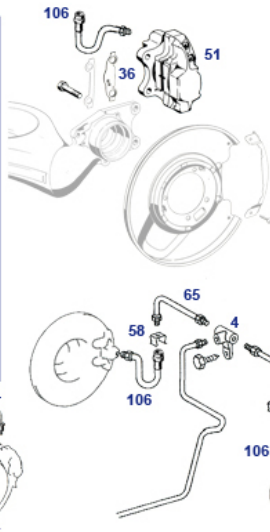

Schräglenker Gen.I, selten erhalten:
Zwischenleitungen an Sätteln (104),
Halter für Schlauchübergang,
Verteiler+Leitung an Heckboden

Schräglenker Gen.III, populärste
Variante: Schläuche direkt an Sätteln,
Verteiler+Leitungen am Querträger