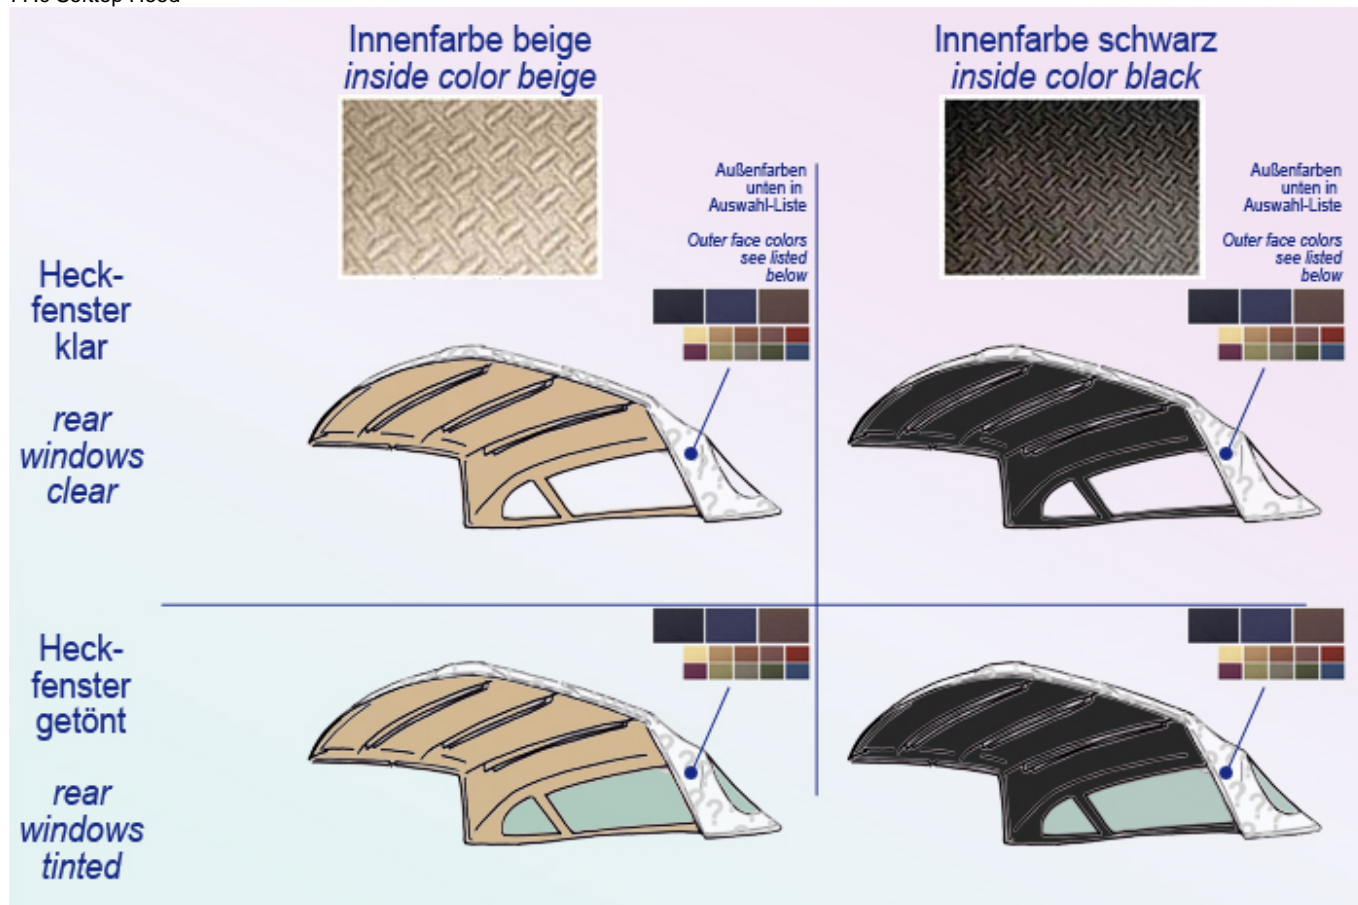

77,79 SL-Tops, Softtop, Hardtop

77.c Softtop Hood

77.c Softtop Hood

INFO - NO BASKET BUTTON: For 776301	€ 809,90
the installation of t	
INFO - NO BASKET BUTTON: For 776441	€ 899,99
the installation of t	
INFO - NO BASKET BUTTON: For 776500	€
the installation of t	1.099,55
INFO - NO BASKET BUTTON: For 776520	€
the installation of t	1.099,00
INFO - NO BASKET BUTTON: For 776531	€ 879,89
the installation of t	
INFO - NO BASKET BUTTON: For 776580	€ 879,89
the installation of t	
INFO - NO BASKET BUTTON: For 776740	€ 819,90
the installation of t	
Set strap belts f.softtop, black, 276771	N/A
R113 & W107	
Set S/T-frame belts, beige 776702	N/A
INFO - NO BASKET BUTTON: For 776392	N/A
the installation of t	
INFO - NO BASKET BUTTON: For 776331	€ 819,90
the installation of t	
INFO - NO BASKET BUTTON: For 776320	€ 809,90
the installation of t	
INFO - NO BASKET BUTTON: For 776322	€ 809,90
the installation of t	
INFO - NO BASKET BUTTON: For 776330	€ 899,99
the installation of t	
INFO - NO BASKET BUTTON: For 776391	€ 819,90
the installation of t	

INFO - NO BASKET BUTTON: For 776530	€ 879,89
the installation of t	
INFO - NO BASKET BUTTON: For 776443	€ 899,99
the installation of t	
INFO - NO BASKET BUTTON: For 776501	€
the installation of t	1.099,99
INFO - NO BASKET BUTTON: For 776521	€ 879,89
the installation of t	
INFO - NO BASKET BUTTON: For 776393	€ 819,90
the installation of t	
INFO - NO BASKET BUTTON: For 776730	€ 899,99
the installation of t	
INFO - NO BASKET BUTTON: For 777000	€
the installation of t	1.075,00
Set strap belts f.softtop, beige, 276772	€ 71,39
R113 & W107	
INFO - NO BASKET BUTTON: For 776410	€ 899,99
the installation of t	
INFO - NO BASKET BUTTON: For 776302	€ 809,90
the installation of t	
INFO - NO BASKET BUTTON: For 776303	€ 809,90
the installation of t	
INFO - NO BASKET BUTTON: For 776321	€ 809,90
the installation of t	
INFO - NO BASKET BUTTON: For 776323	€ 809,90
the installation of t	
INFO - NO BASKET BUTTON: For 776332	€ 819,90
the installation of t	
INFO - NO BASKET BUTTON: For 776333	€ 819,90
the installation of t