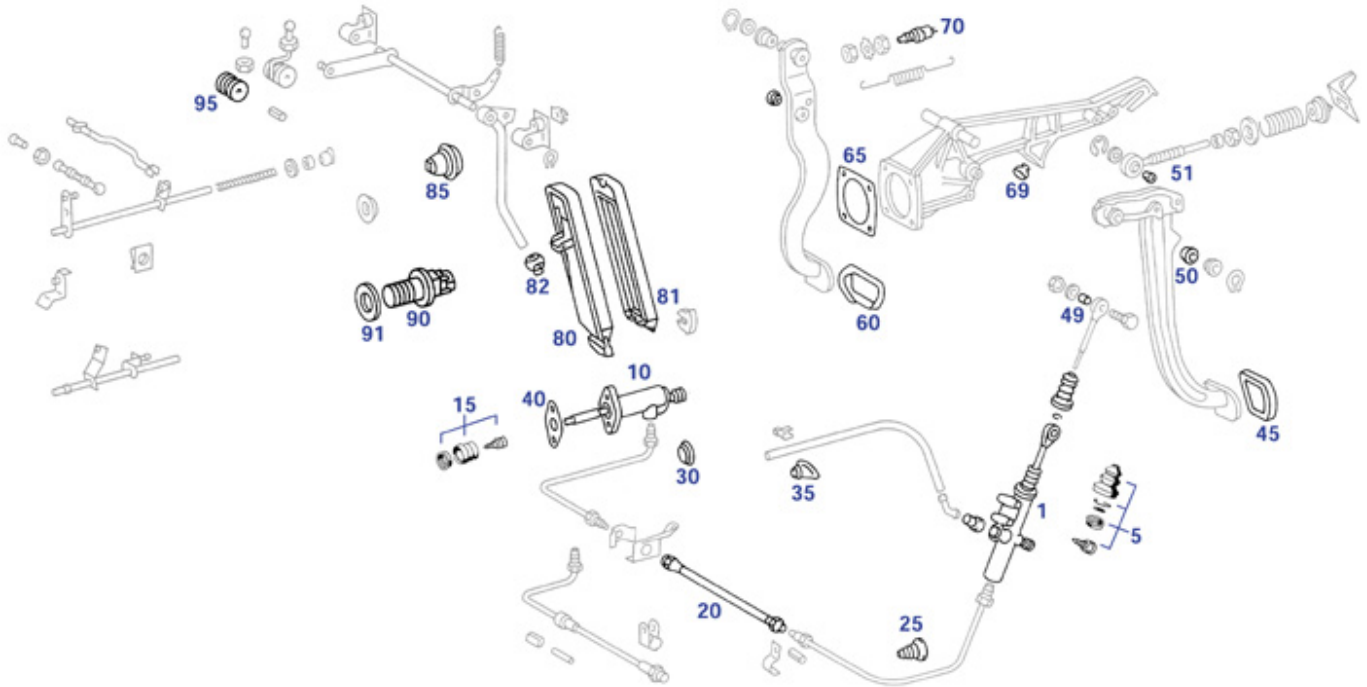

29 clutch hydraulic and pedals

	del-t: Grommet / bellows	929019	N/A		Accelerator Linkage Ball Bush fits 830999	830999	€ 2,44
	bushing, acc shaft with A0002902267	830998 729106	€ 1,34 N/A		Joint A1170700284	730215 707278	N/A N/A
	Man gear lever 4-speed, Vinyl, black	726000	N/A	1	Mastercyl. 280/350SL/C early 19,05mm FEBI	729702	€ 30,02
1	Clutch mastercyl R107 6-cyl from 4.84	729104	€ 315,86	1	As long as stock lasts! Mastercyl. 280/350SL/C ear	729102	€ 73,60
5	Rep.-Satz Geberzylinder zB 350SL/C FN	729034	€ 22,68	5	Rep.-Kit Cl-mastercyl R107 from 4.84	729105	€ 66,29
5	Rep-Kit Cl-M-cyl.fits 729102 (280->3.84	729103	€ 19,22	10	Slave Cyl 280SL/C ->08'81	729002	€ 23,56
10	Nehmerzylinder 350SL/C	729003	N/A	10	Slave cylinder 23,81mm, similar 729101	729001	€ 46,86
10	Slave cylinder 6-cyo from 09.'81, ATE	729101	€ 67,66	15	Rep.-Satz Nehmerzylinder	729033	€ 44,36
15	Rep.-kit, clutch slave cyl., 350SL/C	729031	€ 40,35	15	Rep.-Satz Nehmerzylinder	729032	N/A
20	Hose, clutch hydraulic	729107	€ 40,28	30	Floor/Body Panel Plug - 26mm A1242950087	298782 729029	€ 1,30 N/A
35	Grommet 6/26, 45°, e.g. hydr-line clutc	299001	€ 2,68	40	rubber, brake pedal "wide" (Autom.)	729805	€ 5,68
40	A1152510080	729028	N/A	45	A1102950250 Bush,clutch pedal rod	229026	N/A
45	Rubber pad, brake and clutch pedal, no name	229005	€ 4,71	49	A1242920050	729024	N/A
49	excentrical nut for clutch pedal	529999	€ 10,95	50	Pedal rubber brake "wide" (Autom)	729005	€ 10,79
51	A1102910750 Bush, clutch return spring	229028	€ 23,50	60	A1072910086	729015	N/A
65	seal pedal bracket/firewall, ca. '68-'85	743028	€ 2,94	69	requires new style el.coupling	254019	N/A
70	brake light switch, 4-pole, see illustration	954019	€ 37,26	70	Covering, acc pedal	730001	€ 9,76
80	N/A ! Acc pedal from 1975, with joint	730000	N/A	81	Grommet, acc linkage->firewall, Repro	798775	€ 4,25
82	A1233010022	730019	N/A	85	A0003000141 'Kickdown'-switch ->08.'85	730030	N/A
90	Rubber dust boot (at Gen. .)	254051	€ 3,25	90	A1159970640	730039	N/A
90	A0025452214 'Kickdown'-switch 08.'85->	730031	N/A	91