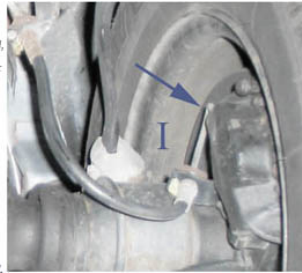

Bremsschlauch-Anschlussweise Hinterachse

Beispiel Ausf. II: Schlauch direkt an Sattel

Brake hose R/C107,C114,116rr. [742105](#)

€ 34,99

Brake hose,rr, fits "direct@caliper" [742106](#)

€ 33,20

42.g Equipment for ABS

ABS-Sensor front 107 from 09.'85, fits L or R	754442	€ 199,99
support, front one, brake hydraulics	762144	€ 117,81
ABS		
sped sensor ABS rear axle, (107 up to 08.'85 only)	754844	€ 184,45
authentic Repro similar Kostal Bakelite 20490	154052	€ 44,85
O-Ring ABS-sender @ diff housing	735242	€ 1,33
-NL- Kupplung	754375	N/A
A1239870039 rubber buffer ABS block	798942	N/A
A1074201144 Dust cover, frt RH, ABS	742221	N/A
del-t: sensor frt wheel speed ABS'85-> 107 LH	754443	€ 199,99
A1165400917	754341	N/A
Drehzahlfühler hinten ABS FN	754344	N/A
A0035457432 ABS control unit	754342	N/A
Mastercyl ATE, ABS Cars from 09.'85	743014	€ 218,95

3-way Clamp Fuel Pipes, W113 (EU)	247040	€ 2,90
support, rear one, brake hydraulics	762143	€ 83,30
ABS		
O-Ring ABS-sensor rear axle	735243	€ 0,98
A0005467041 el.clamp, see 154052	254063	N/A
tension guard, 4-pole US-V8 79-81	754238	€ 27,50
Application examples: Fuel pump relay W107 early (	754329	€ 17,85
A1074201144 Dust cover, frt LH, ABS	742211	N/A
A1163280684	742039	N/A
A1074280085	742038	N/A
relay, see pict	754346	N/A
ABS-Sensor front early 107, fits L or R	754343	€ 170,19
A0045423017 Sender unit.brake system	743054	N/A
Mastercyl FEBI, ABS Cars from 09.'85	743814	€ 83,30