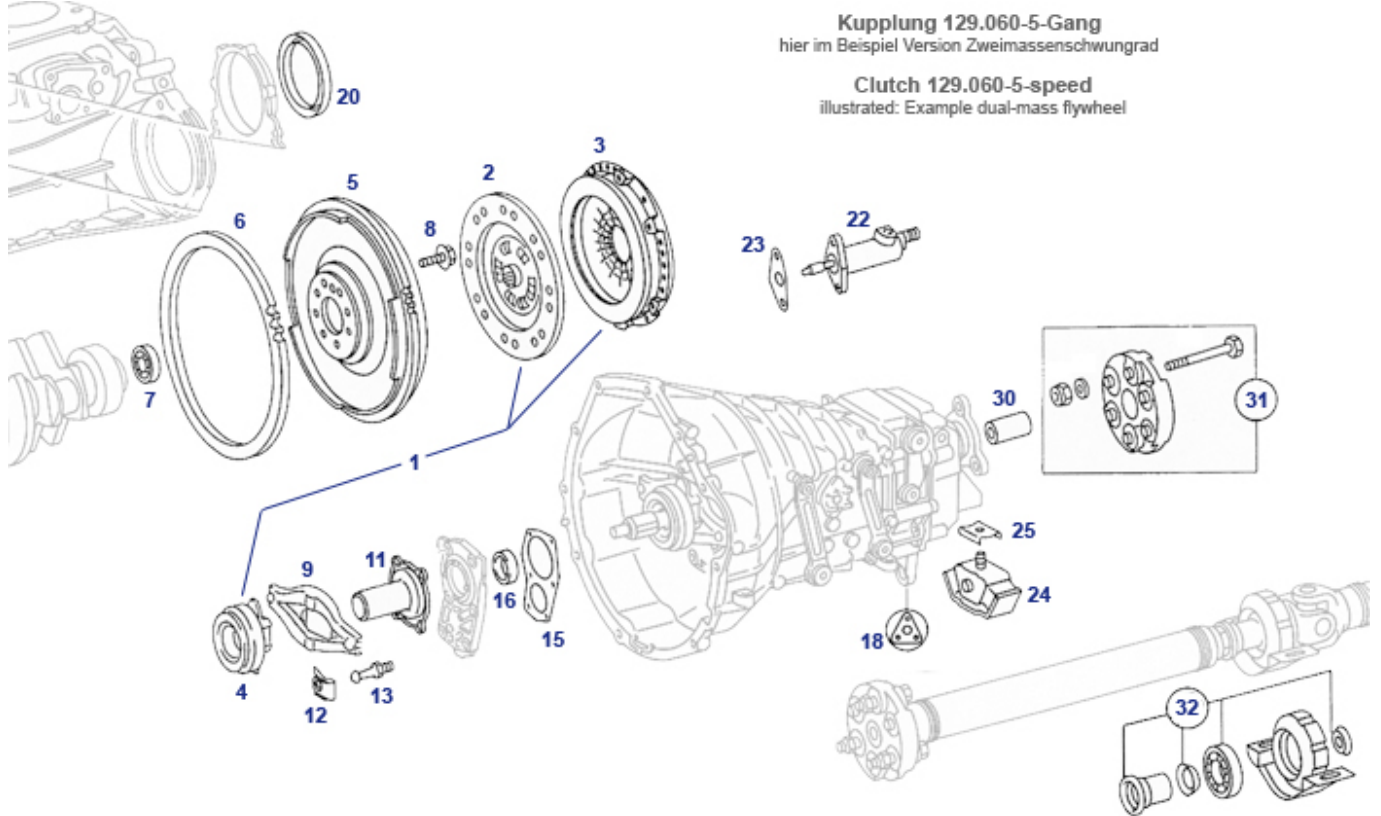

25 Clutch, Flywheel, Gearbox

Engine mount front

[922910](#)

€ 101,05

Transmission mount see pict, FEBI, [922922](#)
124 div.

€ 10,53

25 Clutch 129.060-5-Speed, Type "dual-mass"

25 Clutch 129.060-5-Speed, Type "dual-mass"

	Clutch master cyl. some 129, some 170	R2929104	€ 26,84		Clutch release bearing 300SL-R129 (M103+5speed)	925004	€ 24,89
	Rep.-Satz Nehmerzylinder	729033	€ 30,84		Repr.kit,cardan disc	741003	€ 54,44
	A1244100110	741016	N/A		Bushing prop shaft 4.gen	741041	€ 31,89
1	Kupplungs-Rep.-Satz zB 300SL ZMS	925100	€ 257,78	2	Kupplungsscheibe zB 129.060	925000	€ 212,42
3	Kupplungsdruckplatte zB 129.060	925002	€ 176,00	4	Ausrücklager zB 129.060, 170.435	925014	€ 30,02
5	A1040301205 Zweimassenschwungrad	903360	N/A	6	Starter ring gear, manual, engines 103, 111, ..	703201	€ 34,06
7	A0059815125	903093	N/A	8	A1110320071	903025	N/A
9	A1242930111	925080	N/A	11	A1262610143	926220	N/A
12	A2022930073	925013	N/A	13	A1239910715	925012	N/A
15	A1262610780	926049	N/A	16	Seal ring input shaft eg G717 5-sp	926042	€ 14,35
18	A1262605101	926010	N/A	20	Seal crankshaft rear, standard (no-rep), M103,111	705347	€ 15,46
20	Repair design, sealing lip position axially offset	705348	€ 36,76	22	Clutch slave cylinder	929001	€ 26,45
23	A1242950087	729029	N/A	24	Transmission mount see pict, FEBI, 124 div.	922922	€ 10,53