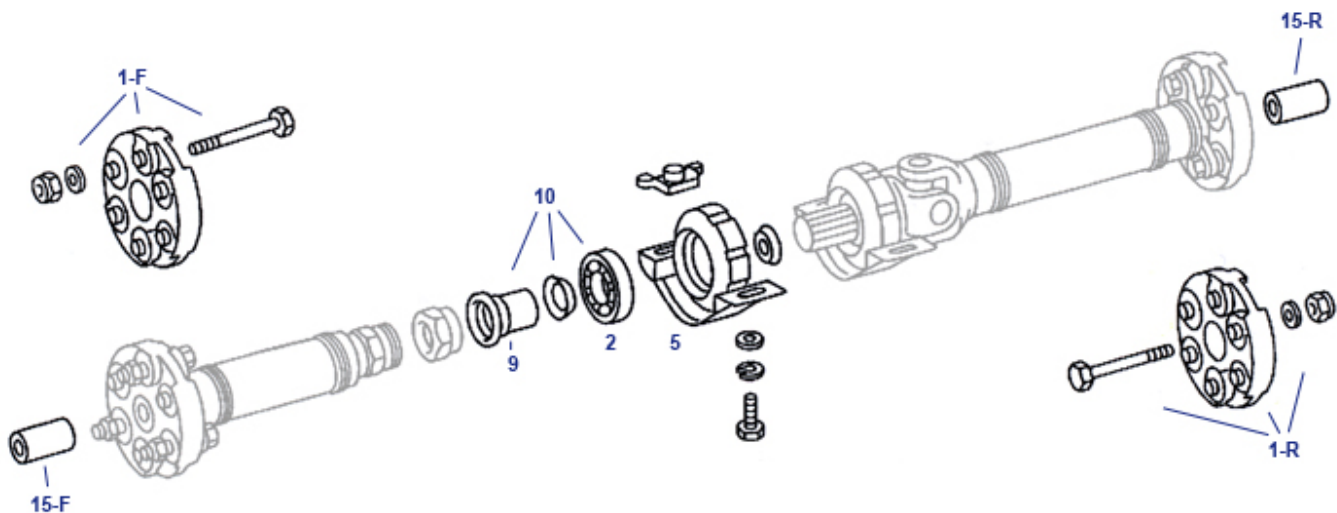

41.a Drive Shaft / prop Shaft, 1st Gen

41.a Drive Shaft / prop Shaft, 1st Gen

129.060 / 129.066

	Drive shaft fits 2103508410	R2935277	€ 356,73		plastic grommet, prop shaft Repro, ref. A 202 411	541012	€ 3,45
1	Rep.-Satz Hardyscheibe zB 129.060 Autm.	941000	€ 82,76	1	Repr.kit,cardan disc	741003	€ 54,44
1	Prop shaft disc kit e.g. 129.066	941001	N/A	2	closed version	241015	€ 10,07
5	Prop shaft ctr mount e.g. 129.060	941018	€ 19,22	5	Prop shaft ctr mount e.g. 129.066	941019	€ 17,85
9	A1154110697 Rubber Grommet Propshaft	741012	N/A	10	A1244100110	741016	N/A
15	Bushing prop shaft 4.gen	741041	€ 31,89	15	Driveshaft Centering Bushing | A1244101032	741042	€ 14,65