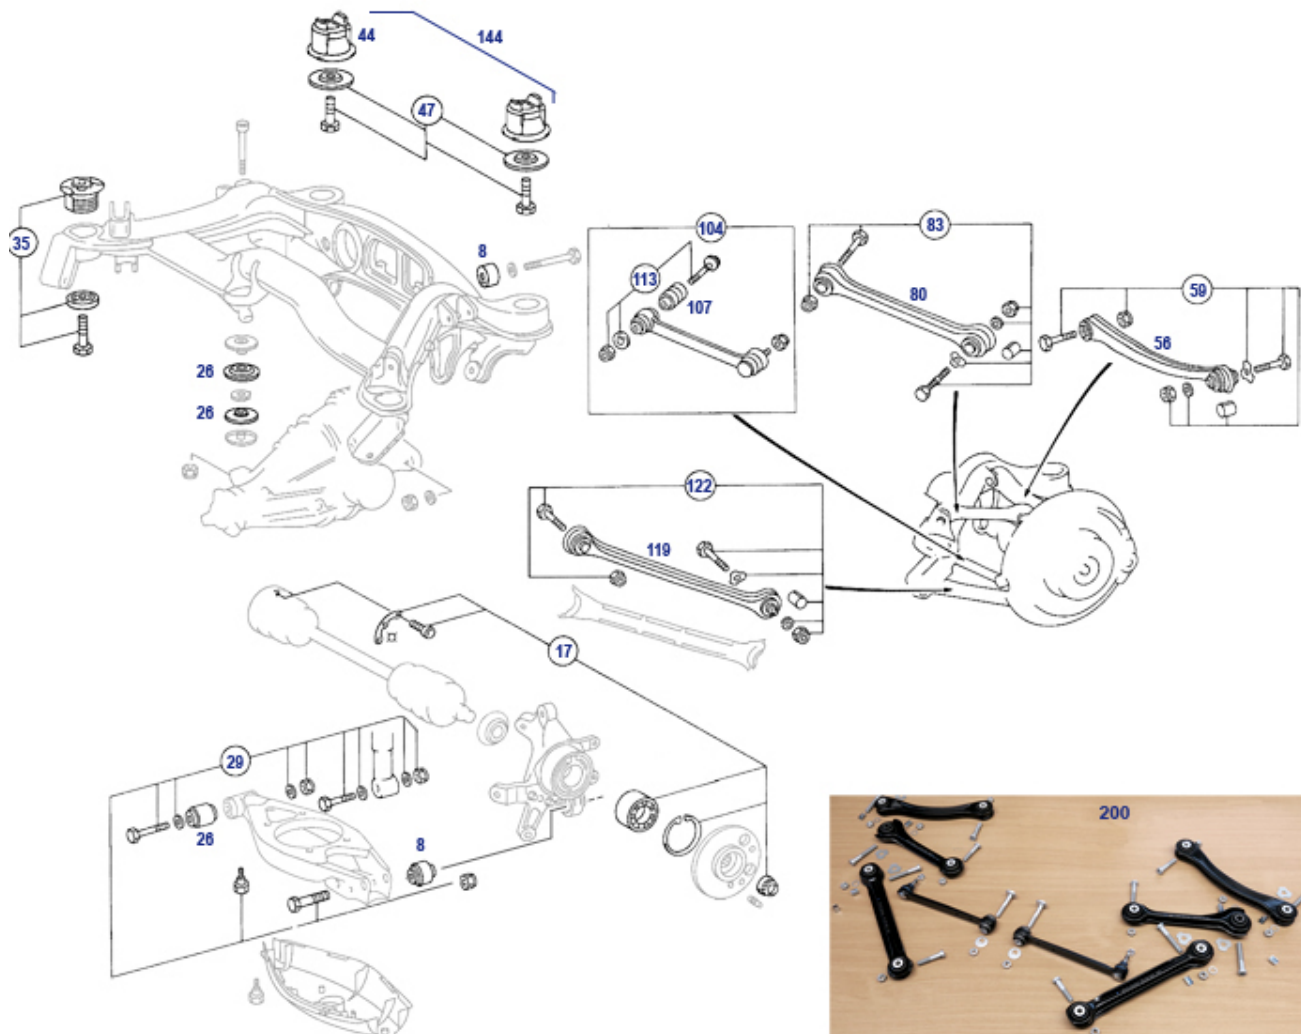

35 Rear Axle Mounts and Control Arms 1st Gen.

35 Rear Axle Mounts and Control Arms 1st Gen.

	Control arm rr axle, spring arm "..0206", w,bushin	R7035062	€ 62,97		suitable for rr suspension with standard diago	932085	€ 6,74
	Drive shaft fits 2103508410	R2935277	€ 356,73		Nut, stud drive shaft /rear axle bearing	R2935057	€ 2,03
	spacer sleeve, pinion shafts from '67, D32xL16, FE	235809	€ 4,93		Nut,diff.end,350/450SL/C FN&	735230	€ 2,93
	Plug screw M24 conical, no collar	114025	€ 8,98		Rep-kit inner drive shaft grommet, 300SL Gen 1, SK	R2935318	€ 34,96
	40 X 70/76	735015	€ 10,14		Bilstein Shock Absorber e.g. 129.060 rear early	932244	€ 189,21
8	Outer mount, spring control arm	935023	€ 12,52	8	Gummilager, Diff hinten an Achse	935030	€ 15,34
8	Tool: support arm joint mover 129, 124, ...	958350	€ 124,95	17	Radlagerset hi.pro Rad, zB 129.060,FEBI	935085	€ 44,74
26	Gummilager Querlenker an Achse	935013	€ 6,64	26	4pcs set Diff mount frt 129 all, 124V8	R2935035	€ 53,55
26	Gummischeibe Diff vo.an Achse	935035	N/A	29	see 935722	935022	€ 18,02
35	Rep.-Satz Hi-Achsträger vo.an Boden	935020	€ 78,23	44	Gummilager Hi-Achsaufh.hi. an Boden	935026	N/A
47	NL! Satz Bef-Teile Hi-Achse hi.an Boden	935028	€ 19,46	56	Lenker "Sturzstrebe"	935070	€ 32,84
59	Rep.-Satz Bef.-Teile Sturzstrebe	935071	€ 5,41	80	Zug-Lenker Hi.-Achse, aktualisiert	935050	€ 18,30
83	Rep.-Satz Bef.-Teile Zugstrebe bis FG	935051	€ 8,59	104	Tie rod rear axle, FEBI	935090	€ 33,36
107	Gummilager Rep.-Version (exzentrisch)	935093	€ 5,95	113	Rep.-Satz Bef.-Teile Spurstange an HA	935094	€ 7,14
119	thrust arm, rear axle R129	935040	€ 24,41	119	Set rr axle ctrl arms MEYLE	935922	€ 197,99