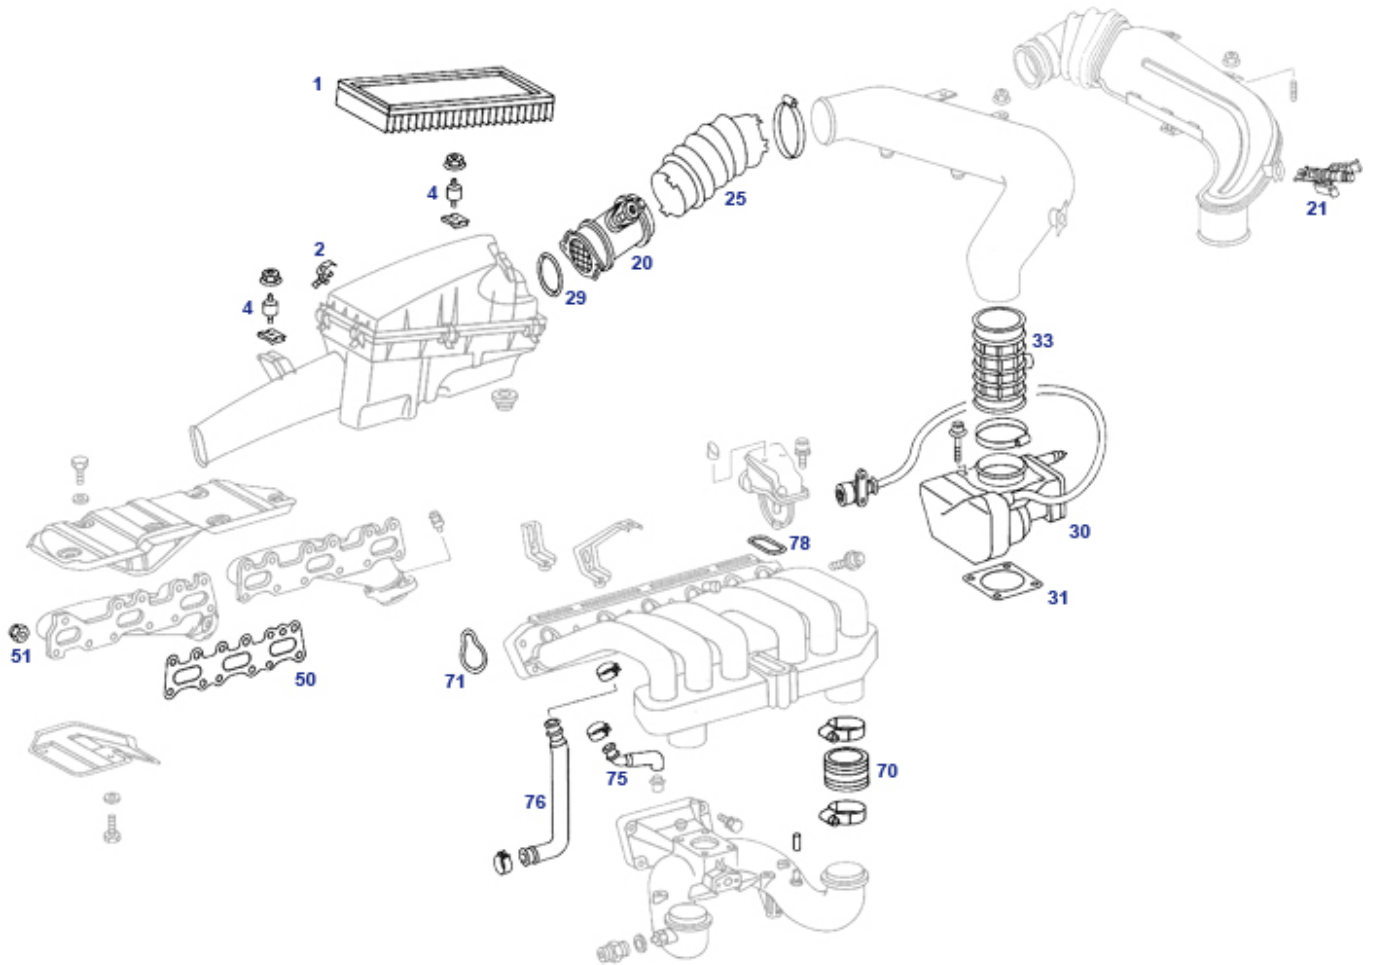

09, 14, 18 Eng.-Vent and Idle Air R6 Motronic

	hose, IAC-valve to distrib.-hose M104(980/1)	909311	€ 7,32		Washer 6.4 large, yellow zincd	299276	€ 0,18
	Sender, crankshaft position	R7015265	€ 43,76		Ign.coil for 2 sparks, e.g. M112, Bosch	954733	€ 48,69
	clip, O-Ring-injectors to fuel rail	907208	N/A		e.g. M112.923, others	907104	€ 87,55
	el. coupling 2-pole, e.g. injectors	907126	€ 3,53		hose between valves, controlv.return check	914318	€ 6,46
	Gasket set valve stem 300-24 M104	905321	€ 19,19		Gasket set valve cover 300-24 M104	901321	€ 38,37
	Seal ring, below filter box	709328	€ 7,77		A0010949580	709409	N/A
	Luftfiltereinsatz M104/R129 "300-24V"	909402	€ 47,10		Sender, camshaft position, Hella	915263	€ 44,40
	rubber collar for idle air valve	714326	N/A		Sealing ring ID8, eg. for hollow screw	220011	€ 0,10
	Connector, breather hoses	709362	N/A		connector hose, fuel regulator breather	707189	N/A
	Y-connector, unfinished: open channels as req.	707180	€ 4,05		Vac connecting hose	707184	€ 3,67
	Vac hose conn. w.reducer	707187	€ 4,36		Vac hose, 'L'-connector, 3mm jap, e.g. Vac tubes	707182	€ 3,06
	PA Tube 6x1	715026	€ 4,86			780979	€ 0,63
	1 mtr vacuum hose	780985	€ 3,39		Vacuum pipe, 2/4mm,per mtr	215027	€ 1,82
	Pipe, vacuum, per mtr.	715027	€ 5,12	1	Air filter element R129 280/320, (R6-LH-Mo)	909400	€ 23,90
4	Rubber mount e.g. Airbox at wheelarch 129.058	909406	€ 1,37	20	Air mass meter 280/320, Löwe	909354	€ 70,95
20	Air mass meter 280/320, Bosch	909254	€ 177,58	21	Temp sender	954295	€ 16,56
21	Temp sender Hella	954296	€ 17,21	25	Hose, air mass meter to air duct 280/320 up to FN	909204	N/A
29	A0209971848 O-ring, air mass meter	909497	N/A	31	Dichtung, Saugrohr M104, 111, ...	914012	€ 1,40
33	Hose Compare-No: A1041410990	914320	€ 20,12	50	Gasket per 3 exhaust channels	914280	€ 5,51