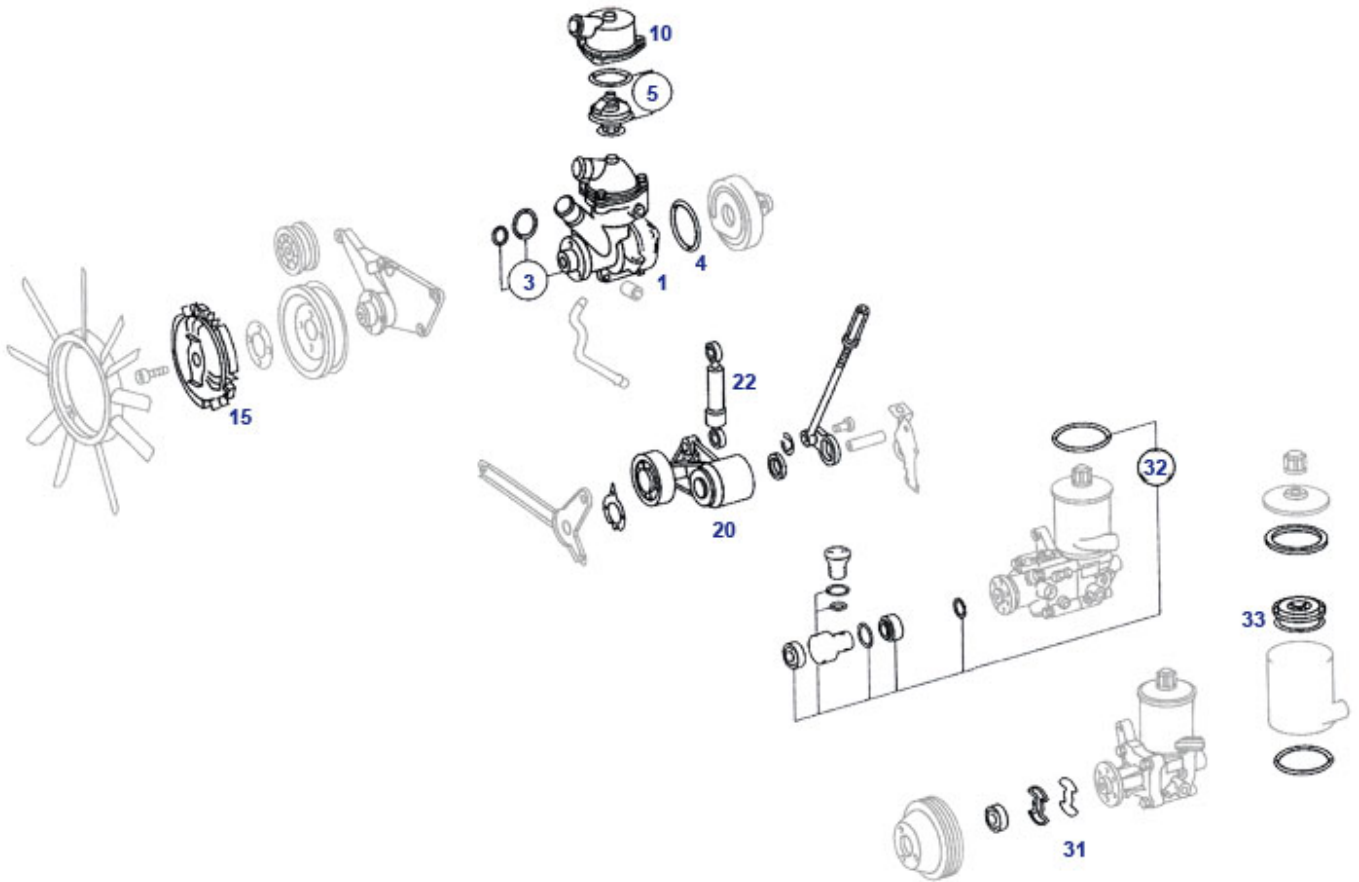

13, 20 Water pump, belt driven components

13, 20 M103 Water pump, belt driven components

13, 20 M103 Water pump, belt driven components

	see 799022	799822	N/A		Support base with reroute pulley	920835	€ 70,48
	Temp. sender unit, 4-Pole, KE-Jet / EZL	954396	€ 23,53		Seal ring M103... water pump to engine	920311	€ 1,36
1	waterpump M103 man., Brand GEBA	720027	€ 155,00	1	see SLS no. 720829! (waterpump M103 Autom.)	720029	N/A
1	Water hose, thermostate->head e.g. 129.060	950304	€ 0,86	5	Thermostate element 280SL/C+300SL 87°	720008	€ 13,90
10	Sealing ring ID8, eg. for hollow screw	220011	€ 0,10	10	Hollow screw, air venting	220010	€ 2,48
10	Plug screw M8 x 1	720319	€ 1,64	10	Thermostate housing, Alloy, w.hole	720314	€ 11,90
10	Banjo fitting, norm, fits M8	920317	€ 3,88	15	Fan clutch 300SL/ R129, some M104, .., NoName	920300	€ 37,90
15	Fan clutch 300SL/ R129, some M104, ..	920400	€ 139,00	15	Thermo switch 95/90° M14, see pict.univ	907163	€ 11,29
20	Roll w.support, belt tensioner M103	920801	€ 71,40	20	Roll w.support, belt tensioner M103 FEB	920101	€ 101,15
22	Damper, belt tensioner, (gas spring), Stabilus	920131	€ 42,90	23	bolt, tesioner, M103 with 920101	920136	€ 20,63
31	Gasket set, PWS-pump, (pump-number required!)	946105	€ 11,60	32	N/A ! Gasket kit pws+oil pump	946106	N/A
33	Filter, pwsteerg.pump e.g. M117-119, ...	799022	€ 13,29	50	Rippenriemen 2415mm, zB103 Klima+LuPu	999101	€ 51,37
50	Rippenriemen 2330mm, zB 103 m.LuPu o.KI	999104	€ 50,62	50	Ribbed fan belt 2257mm, e.g. 103 A/C	999108	€ 30,98

13, 20 M119.960 Water pump, belt driven components

13, 20 M119.960 Water pump, belt driven components