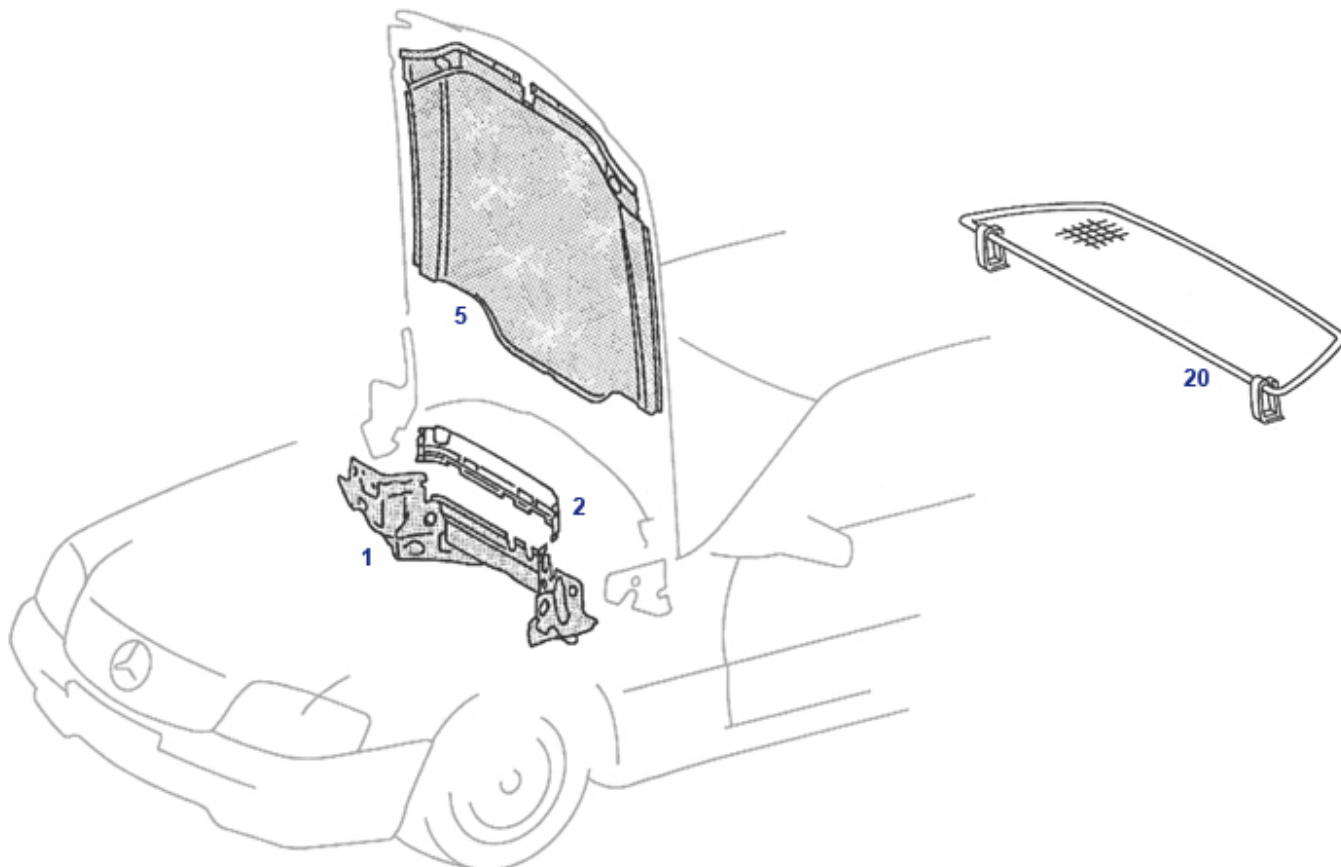

68.b Insulation Eng.Compartment, Windshield

68.b Insulation Eng.Compartment, Windshield

	Nut, coverings	999807	€ 0,35		Buffer, @ floor for car lift 124, 129	989008	€ 4,58
	Plug, 6mm	999989	€ 0,31		Plastic rivet plug, upholstery, carpet, ..	999067	€ 0,83
1	Stirnwand-Dämmung R129, FN, LHD	968030	N/A	1	Rivet	999819	€ 0,39
2	Dämmmatte, Trennwand mitte oben	968041	N/A	2	Rivet	999817	€ 0,39
5	noise reduction mat R129 / SL129	968085	€ 74,49	5	Plastic rivet, e.g.sound-ins.mat	999068	€ 0,40
20	Windschott 280-600SL, R129	986100	N/A	20	Wind mesh "Weyer" R129	986805	€ 249,00