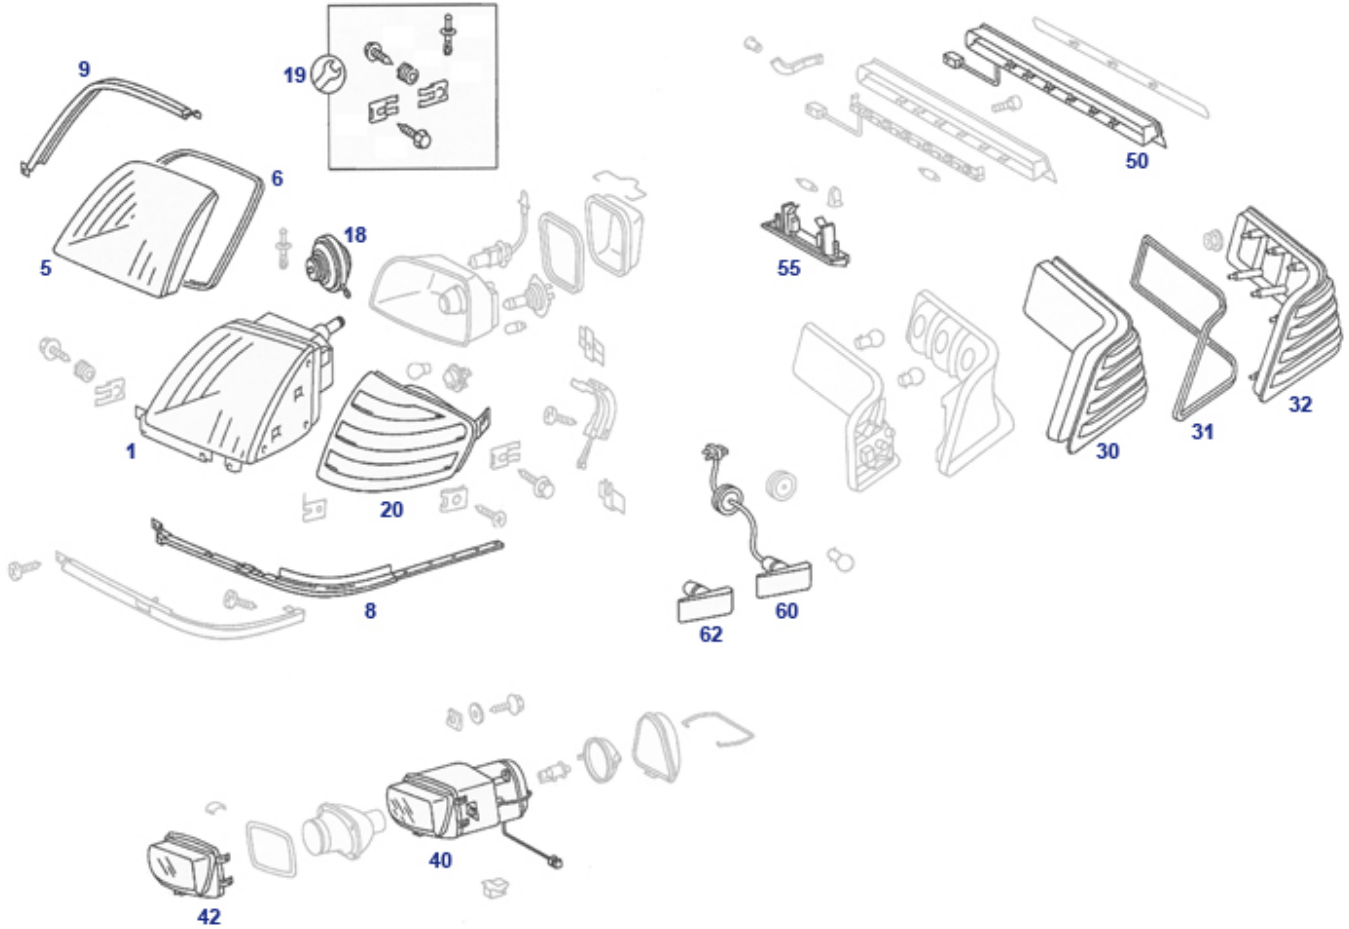

82.a Lighting Equipmt. Euro/Std.

82.a Lighting Equipmt. Euro/Std.

1	Actuator, light adjuster	R7082541	€ 86,28	light switch, iE R129.06-US	954028	€ 45,77
1	A1298202761	982030	N/A	headlamp unit left, at SE "level"	982031	€ 457,70
1	A1298202861	982040	N/A	headlamp unit right, at SE "level"	982041	€ 457,70
5	Streuscheibe LHD links R129 1.Gen.	982001	N/A	Streuscheibe LHD rechts, R129 1.Gen.	982002	N/A
6	Dichtung Streuscheibe	982012	N/A			
8	Seal underneath headlights right from FN	982018	N/A	8 Seal underneath headlights left from FN	982017	N/A
9	Dichtung an Scheinwerfer re.	982014	N/A	9 Seal on headlamp left side	982013	N/A
19	Satz Befestigungsmaterial Scheinw.	982212	N/A	18 A1298002475	980822	N/A
20	indicator lamp RH front, white, Marelli, ref.-No.	982180	€ 64,50	20 indicator lamp LH front, white, Marelli, ref.-No.	982170	€ 64,50
20	A1298260043	982070	N/A	20 A1298260143	982080	N/A
30	Schlussleuchte rechts	982160	N/A	30 Schlussleuchte links	982150	N/A
32	Rückleuchtendeckel links, bis FG	982151	N/A	31 Seal, tail light, left or right	982165	N/A
40	fog light Marelli RH, ref.No.A1298201256	982321	€ 119,00	32 Rückleuchtendeckel rechts, bis FG	982161	N/A
40	Nebelscheinw. rechts, 1.Gen.	982320	N/A	40 A1298200156 Nebelscheinw. links 1.Gener	982310	N/A
42	n.a.! Lens, Fog lamp LH	982330	N/A	40 fog light Marelli LH, ref.No.A1298201156	982311	€ 119,00
50	Zusatzbremsleuchte	982994	N/A	42 Lens, Fog lamp RH	982340	N/A
60	Seitenblinker ab FG..., kplt mit Leitung	982094	N/A	55 Lic plate light, 129, 124	982005	N/A
62	Seitenblinker ab FG..., ohne Anschluss	982098	N/A	60 Seitenblinker bis FG...kplt mit Leitung	982093	N/A
99	el. contact switch, door 129, 170, 124, ...	982021	€ 4,50	62 Seitenblinker bis FG..., ohne Anschluss	982097	N/A
99	Relay, over Voltage guard, 9-pin	954338	€ 24,41	99 Headlamp R170 RH, US, Litronic	582174	€ 238,00
				99 relay, multi purpose	954328	€ 20,23