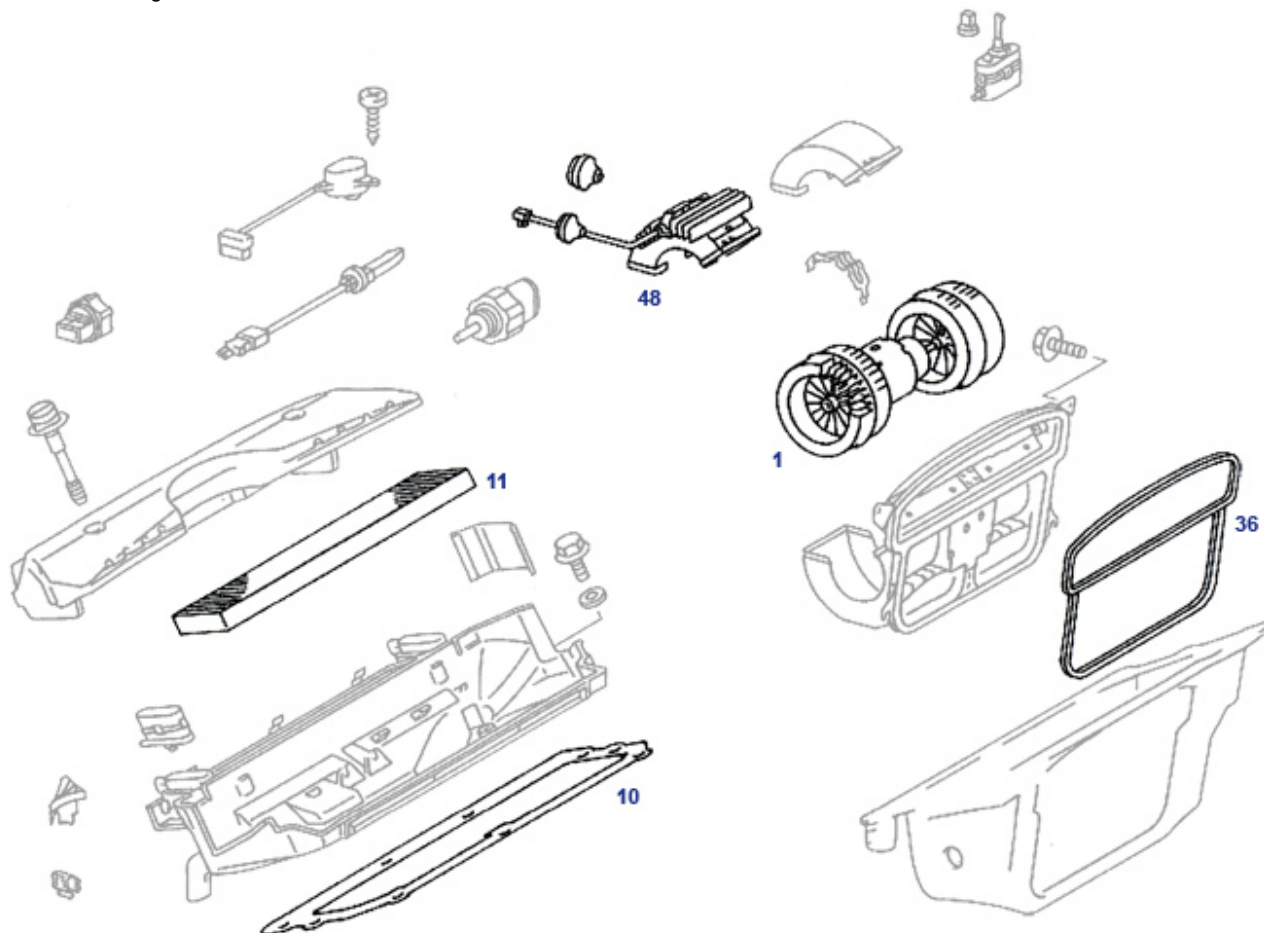

83 Heater, Blower, A/C

83.a Blower & Housing 1.Generation

83.a Blower & Housing 1.Generation

	mono valve, radiator water 129, ..	983546	€ 53,55		Rubbergrommet, e.g. heater feed	999003	€ 4,08
	ref A 001 830 0				line, oval D32x38/		
1	Blower motor e.g. 300SL	983009	€ 315,35	10	Seal, blower housing	983110	N/A
11	Filter, air duct, 129 up to 1998, brand Meyle	983111	€ 10,26	36	Seal, blower housing to firewall	983036	N/A