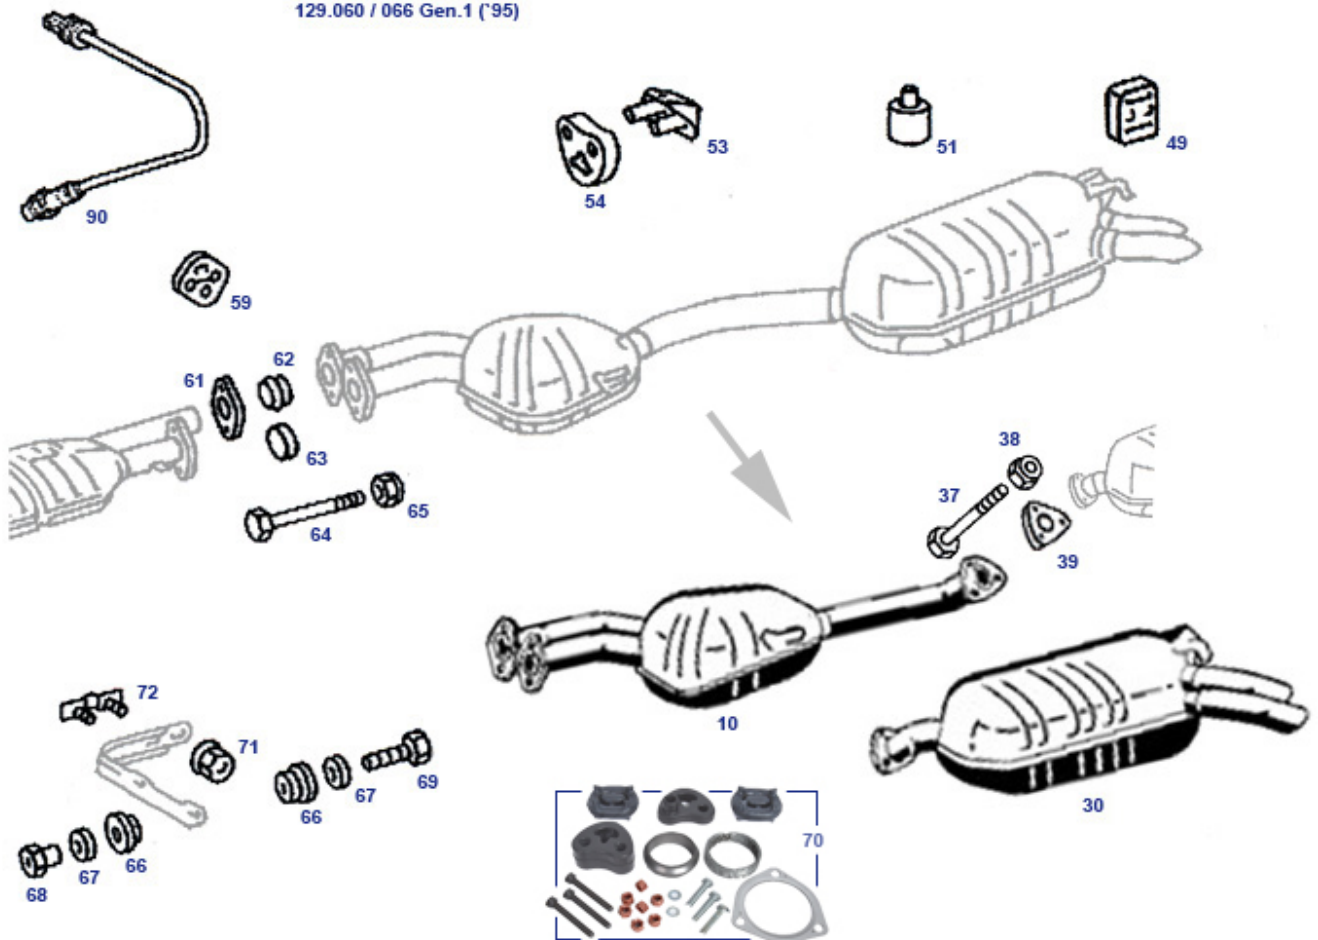

49.a Exhaust from Cat, 1.Generation/1.Series

49.a Exhaust from Cat, 1.Generation/1.Series

129.060 / 066 Gen.1 ('95)

	e.g. R129 mid silencer LH side	949949	N/A		bracket for main silencer, ref.-No. A2014920026	799848	€ 2,90
10	Ctre silencer SL300+24, SL500,Aftermark	949008	€ 392,09	10	Ctre silencer eg 300SL orig., REST	949921	N/A
30	RR muffler e.g. 300SL orig	949931	N/A	30	Rear silencer SL300+24, SL500, Afterm.	949032	€ 636,00
37	Bolt, M8x35, fits drag links	233199	€ 0,44	38	Nut M8, copper, hex 13	714008	€ 2,30
39	gasket, 3-hole flange	949061	€ 6,78	49	Rubber mount ring, ctre, from 09.85	749059	€ 3,25
51	Rubber buffer, exhaust	798747	€ 0,92	53	A1294922341 bracket for exhaust mounting	949052	N/A
54	Exhaust Hanger Rubber e.g. SL500	949039	€ 4,86	54	RR muffler rbr mount	949059	€ 3,46
59	e.g. R129 mid silencer LH side	949049	€ 1,19	59	Exhaust Hanger Rubber	949019	€ 3,30
61	A1404920245 flange for tube connection front left	949055	N/A	62	metal ring right pipe	949062	€ 5,59
63	sealing ring left pipe	949068	€ 4,17	64	hex. flange bolt M8 X 60 @ Y-tube	949048	€ 0,81
66	Rubber shim at exh. bracket	114002	€ 3,83	67	washer 9 X 28 X 3, ref.No. N000440009103	799843	€ 0,30
68	threaded bushing with hexagonal collar	314003	€ 8,93	69	Hex. head screw M8 X 50 zinc plated, N304017008034	799943	€ 0,54
70	fitting kit exhaust e.g. 129.066	949045	€ 29,74	71	prevailing torque type hex. nut with flange M8, re	799845	€ 0,52
72	exhaust bracket at gearbox, ref.No.A1294900044	799846	€ 2,68	90	O2 sensor, e.g. R129 3.0 / 5.0, repl.0095420617	949154	€ 78,84