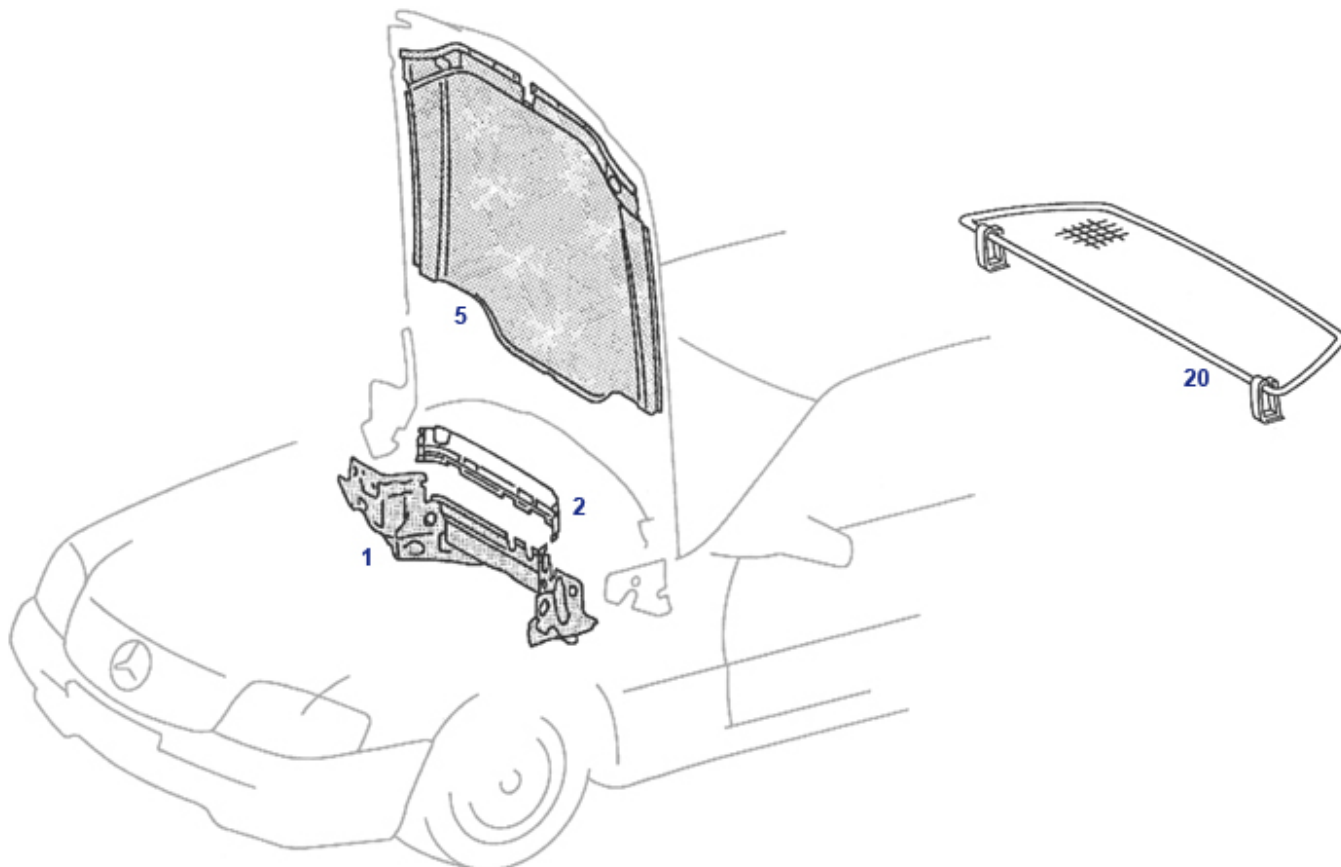

68.b Insulation Eng.Compartment, Windshield

68.b Insulation Eng.Compartment, Windshield

	Nut, coverings	999807	€ 0,35		Buffer, @ floor for car lift 124, 129	989008	€ 4,58
	Plug, 6mm	999989	€ 0,31		Plastic rivet plug, upholstery, carpet, ..	999067	€ 0,83
1	Stirnwand-Dämmung R129, FN, LHD	968030	N/A	1	Rivet	999819	€ 0,39
2	Dämmmatte, Trennwand mitte oben	968041	N/A	2	Rivet	999817	€ 0,39
5	Noise Reduction Mat Hood | R129 SL -A1296802025	968085	€ 74,49	5	Plastic rivet, e.g.sound-ins.mat	999068	€ 0,40
20	Windschott 280-600SL, R129	986100	N/A	20	Wind mesh "Weyer" R129	986805	€ 249,00