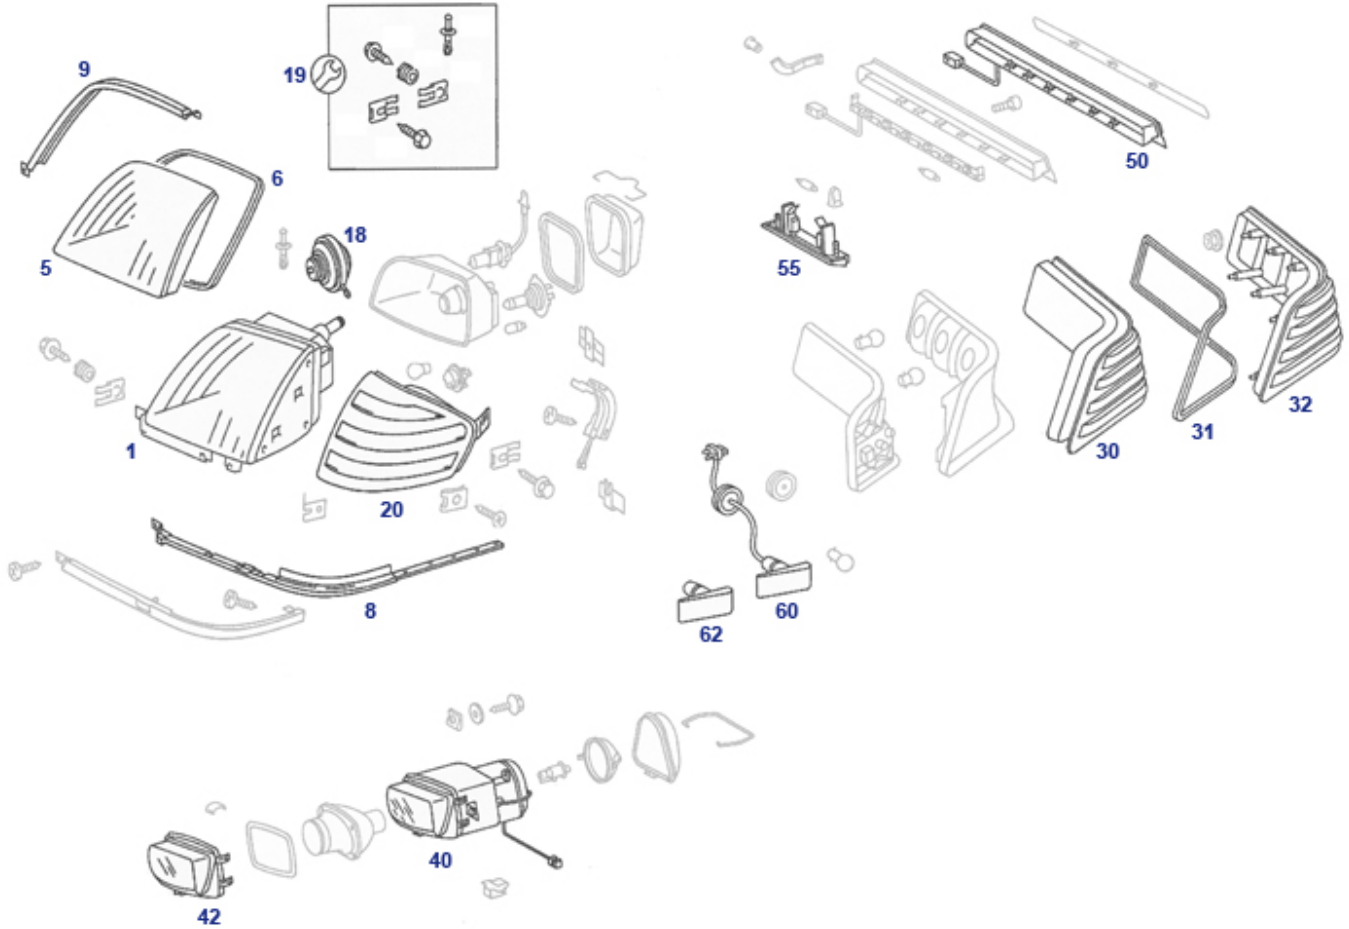

82.a Lighting Equipmt. Euro/Std.

82.a Lighting Equipmt. Euro/Std.

1	Actuator, light adjuster	R7082541	€ 86,28	1	light switch, iE R129.06-US	954028	€ 45,77
1	A1298202761	982030	N/A	1	headlamp unit left, at SE "level"	982031	€ 457,70
1	A1298202861	982040	N/A	1	headlamp unit right, at SE "level"	982041	€ 457,70
5	Streuscheibe LHD links R129 1.Gen.	982001	N/A	5	Streuscheibe LHD rechts, R129 1.Gen.	982002	N/A
6	Dichtung Streuscheibe	982012	N/A	8	Seal underneath headlights left from FN	982017	N/A
8	Seal underneath headlights right from FN	982018	N/A	9	Seal on headlamp left side	982013	N/A
9	Dichtung an Scheinwerfer re.	982014	N/A	18	A1298002475	980822	N/A
19	Satz Befestigungsmaterial Scheinw.	982212	N/A	20	indicator lamp LH front, white, Marelli, ref.-No.	982170	€ 64,50
20	indicator lamp RH front, white, Marelli, ref.-No.	982180	€ 64,50	20	A1298260143	982080	N/A
20	A1298260043	982070	N/A	30	Schlussleuchte links	982150	N/A
30	Schlussleuchte rechts	982160	N/A	31	Seal, tail light, left or right	982165	N/A
32	Rückleuchtendeckel links, bis FG	982151	N/A	32	Rückleuchtendeckel rechts, bis FG	982161	N/A
40	fog light Marelli RH, ref.No.A1298201256	982321	€ 119,00	40	A1298200156 Nebelscheinw. links 1.Gener	982310	N/A
40	Nebelscheinw. rechts, 1.Gen.	982320	N/A	40	fog light Marelli LH, ref.No.A1298201156	982311	€ 119,00
42	n.a.! Lens, Fog lamp LH	982330	N/A	42	Lens, Fog lamp RH	982340	N/A
50	Zusatzbremsleuchte	982994	N/A	55	Lic plate light, 129, 124	982005	N/A
60	Seitenblinker ab FG..., kplt mit Leitung	982094	N/A	60	Seitenblinker bis FG...kplt mit Leitung	982093	N/A
62	Seitenblinker ab FG..., ohne Anschluss	982098	N/A	62	Seitenblinker bis FG..., ohne Anschluss	982097	N/A
99	el. contact switch, door 129, 170, 124, ...	982021	€ 4,50	99	Headlamp R170 RH, US, Litronic	582174	€ 238,00
99	Relay, over Voltage guard, 9-pin	954338	€ 41,65	99	relay, multi purpose	954328	€ 20,23