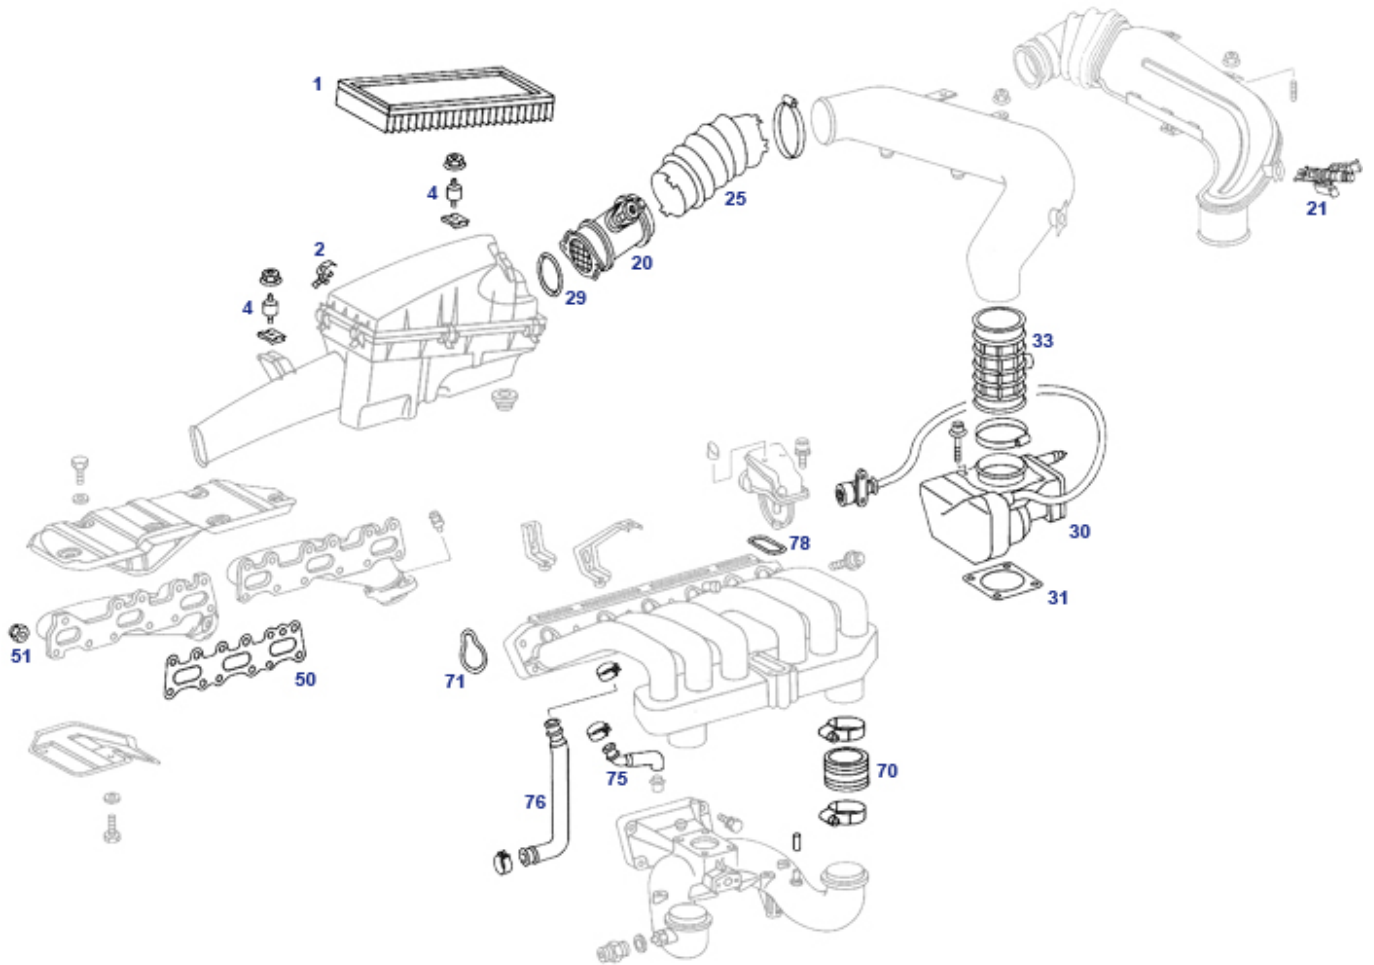

09, 14, 18 Eng.-Vent and Idle Air R6 Motronic

	hose, IAC-valve to distrib.-hose M104(980/1)	909311	€ 7,32		Washer 6.4 large, yellow zincd	299276	€ 0,18
	Sender, crankshaft position	R7015265	€ 43,76		Ign.coil for 2 sparks, e.g. M112, Bosch	954733	€ 48,69
	clip, O-Ring-injectors to fuel rail	907208	N/A		e.g. M112.923, others	907104	€ 87,55
	el. coupling 2-pole, e.g. injectors	907126	€ 3,53		hose between valves, controlv.return check	914318	€ 6,46
	Gasket set valve stem 300-24 M104	905321	€ 19,19		Gasket set valve cover 300-24 M104	901321	€ 38,37
	Seal ring, below filter box	709328	€ 7,77		A0010949580	709409	N/A
	Luftfiltereinsatz M104/R129 "300-24V"	909402	€ 47,10		Sender, camshaft position, Hella	915263	€ 44,40
	rubber collar for idle air valve	714326	N/A		Sealing ring ID8, eg. for hollow screw	220011	€ 0,10
	Connector, breather hoses	709362	N/A		connector hose, fuel regulator breather	707189	N/A
	Y-connector, unfinished: open channels as req.	707180	€ 4,05		Vac connecting hose	707184	€ 3,67
	Vac hose conn. w.reducer	707187	€ 4,36		Vac hose, 'L'-connector, 3mm jap, e.g. Vac tubes	707182	€ 3,06
	PA Tube 6x1	715026	€ 4,86			780979	€ 0,63
	1 mtr vacuum hose	780985	€ 3,39		Vacuum pipe, 2/4mm,per mtr	215027	€ 1,82
	Pipe, vacuum, per mtr.	715027	€ 5,12	1	Air filter element R129 280/320, (R6-LH-Mo)	909400	€ 23,90
4	Rubber mount e.g. Airbox at wheelarch 129.058	909406	€ 1,37	20	Air mass meter 280/320, Löwe	909354	€ 70,95
20	Air mass meter 280/320, Bosch	909254	€ 177,58	21	Temp sender	954295	€ 16,56
21	Temp sender Hella	954296	€ 17,21	25	Hose, air mass meter to air duct 280/320 up to FN	909204	N/A
29	A0209971848 O-ring, air mass meter	909497	N/A	31	Dichtung, Saugrohr M104, 111, ...	914012	€ 1,69
33	Hose Compare-No: A1041410990	914320	€ 20,12	50	Gasket per 3 exhaust channels	914280	€ 6,22