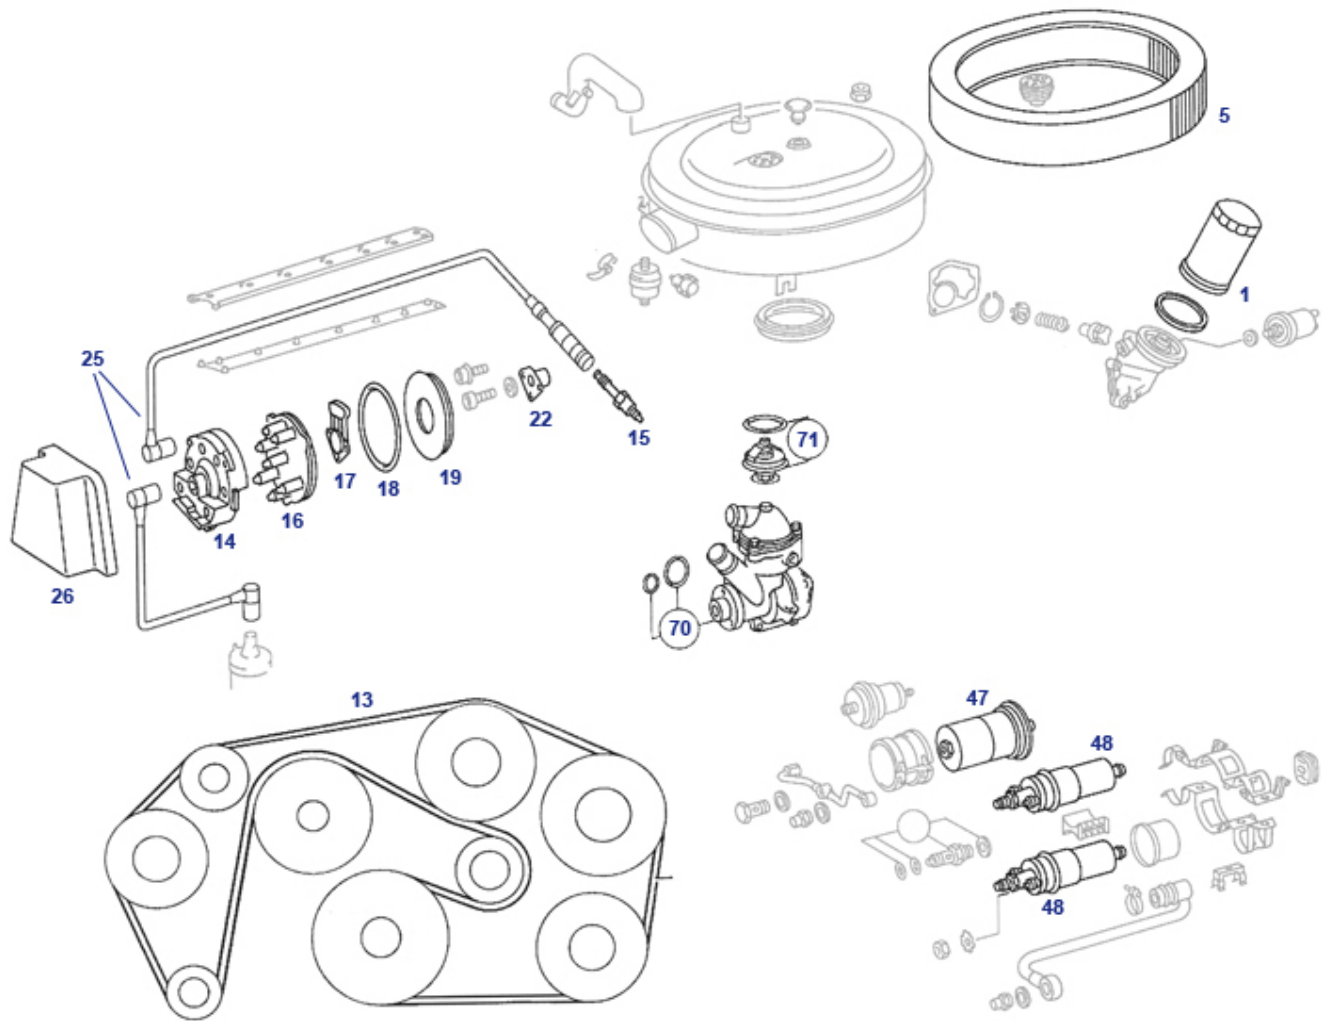

15.a Maintenance Eng. M103.984 (300-12V)

15.a Maintenance Eng. M103.984 (300-12V)

	Fuel pump, fits K/KE- singlepump arrangement, BOSCH	747947	€ 114,24			Starter solenoid 300SL	715302	€ 51,59
	Support base with reroute pulley	920135	N/A			Sealing ring injection nozzle, top and bottom matc	907215	€ 0,36
	Distrib.cap e.g. 300SL-24 M104 up to FN, Bosch	915307	€ 184,90			RPM Sensor e.g. 103, 104, pls eng.-data	915364	€ 114,34
	Hydraulic element "INA" 300SL Valves, M102...	705948	€ 20,50			Starter 300SL new	715300	€ 448,02
	Brand: FEBI	250102	€ 3,74			Hydraulic element "FEBI" 300SL Valves, M102...	705748	N/A
	Seal ring, fits plastic oil filler caps, 47 x 59 x	701356	€ 1,87			hub front, crankshaft M103,M104, ..	703358	€ 24,99
	Roll, belt guide/tensioner, NoName	920830	€ 13,73			Roll, belt guide/tensioner	920134	€ 14,92
	Bosch regulator, fits 008 154 9602	515882	€ 50,86			Regulator, e.g. 115Amp alternator Bosch	915473	€ 82,37
	A0001581435 see SLS 215027	715028	N/A	1		Oilfilter 300SL/M103, M102, ..., Mann	718041	€ 9,42
1	N/A ! A0095420817 | Sender unit, oil preasure gaug	954318	N/A	N/A	5	Air filter M103/R129, MANN	909401	€ 16,01
13	Ribbed fan belt 2257mm, e.g. 103 A/C	999108	€ 30,98	13		Ribbed fan belt 2175mm, e.g. M103 no A/	999106	€ 39,98
13	Rippenriemen 2415mm, zB103 Klima+LuPu	999101	€ 51,37	13		Rippenriemen 2330mm, zB 103 m.LuPu o.Kl	999104	€ 65,00
14	Sleeve above distributor cap M103	715325	€ 11,33	15		Spark plug Bosch HR8 DC +, e.g. 300SL/107 Euro	715220	€ 3,02
15	Sparkplugs 300SL (Beru "8")	715820	€ 2,55	16		Distributor cap 300SL	715206	€ 165,31