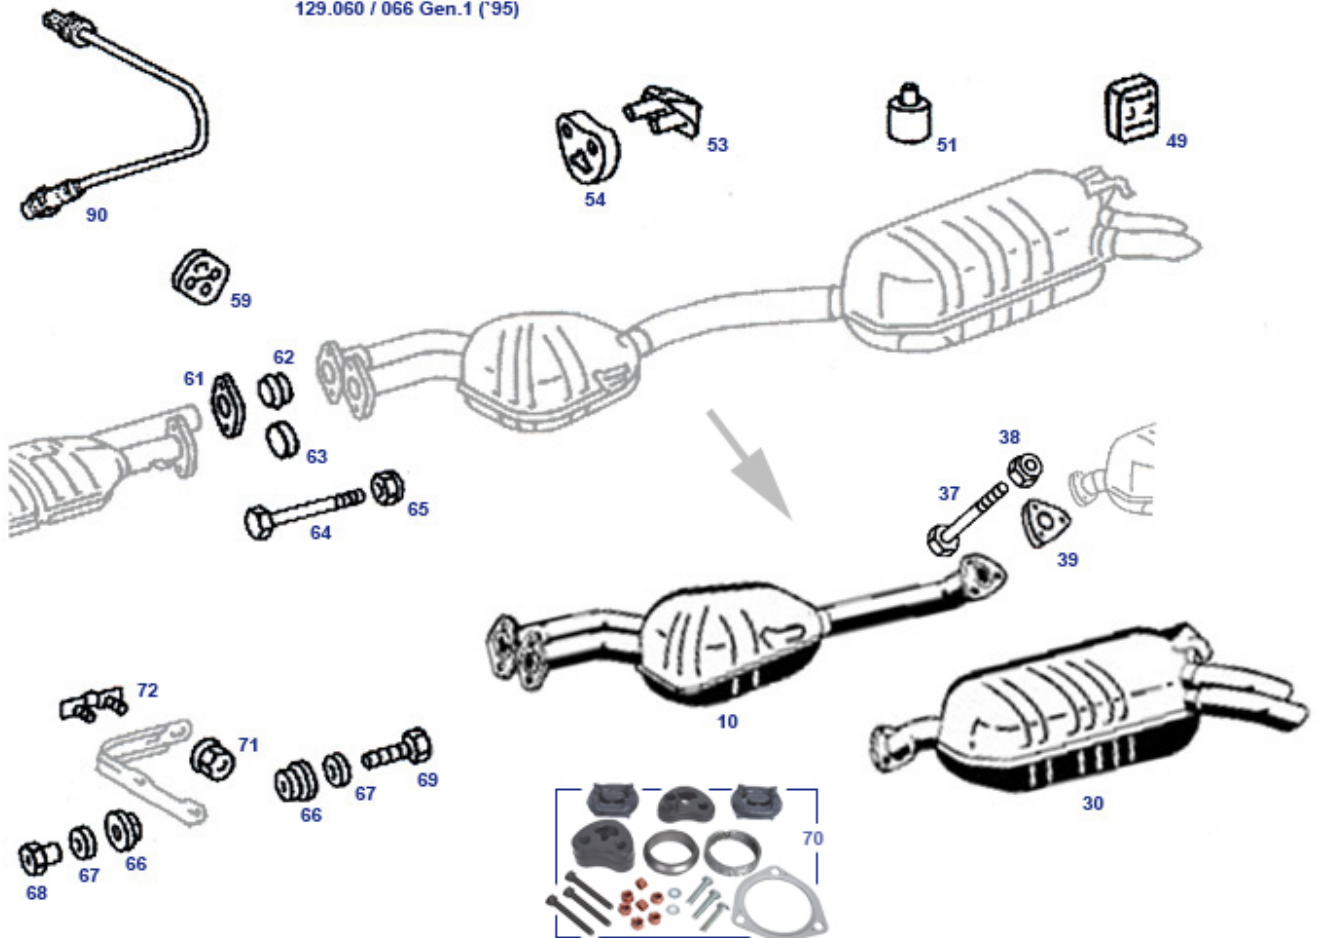

49.a Exhaust from Cat, 1.Generation/1.Series

49.a Exhaust from Cat, 1.Generation/1.Series

129.060 / 066 Gen.1 ('95)

	e.g. R129 mid silencer LH side	949949	N/A		bracket for main silencer, ref.-No. A2014920026	799848	€ 2,90
10	Ctre silencer SL300+24, SL500,Aftermark	949008	€ 392,09	10	Ctre silencer eg 300SL orig., REST	949921	N/A
30	RR muffler e.g. 300SL orig	949931	N/A	30	Rear silencer SL300+24, SL500, Afterm.	949032	€ 666,40
37	Bolt, M8x35, fits drag links	233199	€ 0,44	38	Nut M8, copper, hex 13	714008	€ 2,30
39	gasket, 3-hole flange	949061	€ 6,78	49	Rubber mount ring, ctre, from 09.85	749059	€ 3,25
51	Rubber buffer, exhaust	798747	€ 0,92	53	A1294922341 bracket for exhaust mounting	949052	N/A
54	Exhaust Hanger Rubber e.g. SL500	949039	€ 4,86	54	RR muffler rbr mount	949059	€ 3,63
59	e.g. R129 mid silencer LH side	949049	€ 1,19	59	Exhaust Hanger Rubber	949019	€ 3,30
61	A1404920245 flange for tube connection front left	949055	N/A	62	metal ring right pipe	949062	€ 5,59
63	sealing ring left pipe	949068	€ 4,17	64	hex. flange bolt M8 X 60 @ Y-tube	949048	€ 0,81
66	Rubber shim at exh. bracket	114002	€ 3,83	67	washer 9 X 28 X 3, ref.No. N000440009103	799843	€ 0,30
68	threaded bushing with hexagonal collar	314003	€ 8,93	69	Hex. head screw M8 X 50 zinc plated, N304017008034	799943	€ 0,54
70	fitting kit exhaust e.g. 129.066	949045	€ 29,74	71	prevailing torque type hex. nut with flange M8, re	799845	€ 0,52
72	exhaust bracket at gearbox, ref.No.A1294900044	799846	€ 2,68	90	O2 sensor, e.g. R129 3.0 / 5.0, repl.0095420617	949154	€ 78,84