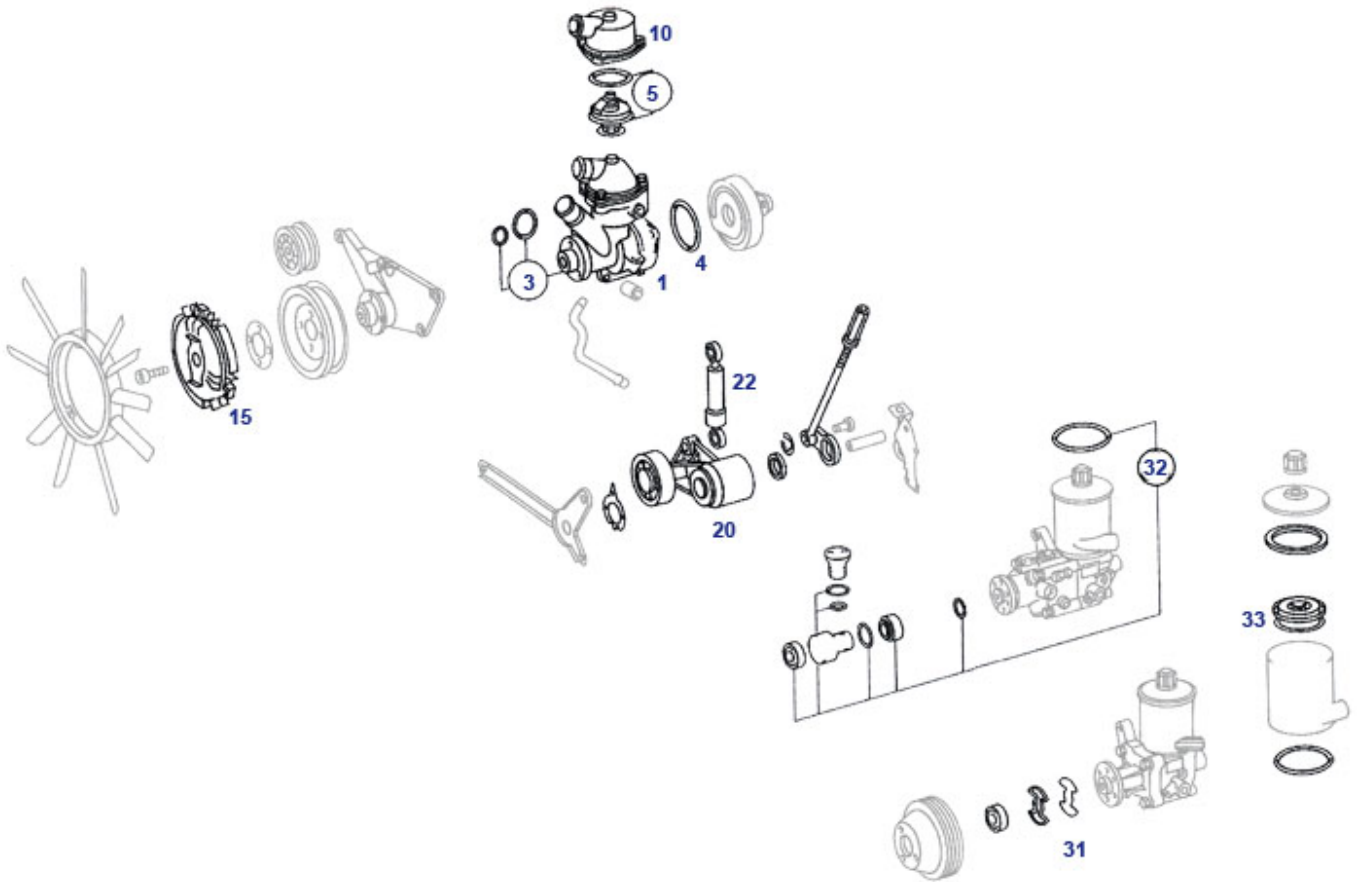

13, 20 Water pump, belt driven components

13, 20 M103 Water pump, belt driven components

13, 20 M103 Water pump, belt driven components

	see 799022	799822	N/A		Support base with reroute pulley	920835	€ 70,48
	Temp. sender unit, 4-Pole, KE-Jet / EZL	954396	€ 23,53		Seal ring M103... water pump to engine	920311	€ 1,36
1	waterpump M103 man., Brand GEBA	720027	€ 155,00	1	see SLS no. 720829! (waterpump M103 Autom.)	720029	N/A
1	Water hose, thermostate->head e.g. 129.060	950304	€ 0,86	5	Thermostate element 280SL/C+300SL 87°	720008	€ 13,90
10	Sealing ring ID8, eg. for hollow screw	220011	€ 0,10	10	Hollow screw, air venting	220010	€ 2,49
10	Plug screw M8 x 1	720319	€ 1,64	10	Thermostate housing, Alloy, w.hole	720314	€ 11,90
10	Banjo fitting, norm, fits M8	920317	€ 3,88	15	Fan clutch 300SL/ R129, some M104, .., NoName	920300	€ 37,90
15	Fan clutch 300SL/ R129, some M104, ..	920400	€ 139,00	15	Thermo switch 95/90° M14, see pict.univ	907163	€ 11,29
20	Roll w.support, belt tensioner M103	920801	€ 71,40	20	Roll w.support, belt tensioner M103 FEB	920101	€ 101,15
22	Damper, belt tensioner, (gas spring), Stabilus	920131	€ 42,90	23	bolt, tesioner, M103 with 920101	920136	€ 20,63
31	Gasket set, PWS-pump, (pump-number required!)	946105	€ 11,60	32	N/A ! Gasket kit pws+oil pump	946106	N/A
33	Filter, pwsteerg.pump e.g. M117-119, ...	799022	€ 10,25	50	Rippenriemen 2415mm, zB103 Klima+LuPu	999101	€ 51,37
50	Rippenriemen 2330mm, zB 103 m.LuPu o.Kl	999104	€ 65,00	50	Ribbed fan belt 2257mm, e.g. 103 A/C	999108	€ 30,98

13, 20 M119.960 Water pump, belt driven components

13, 20 M119.960 Water pump, belt driven components