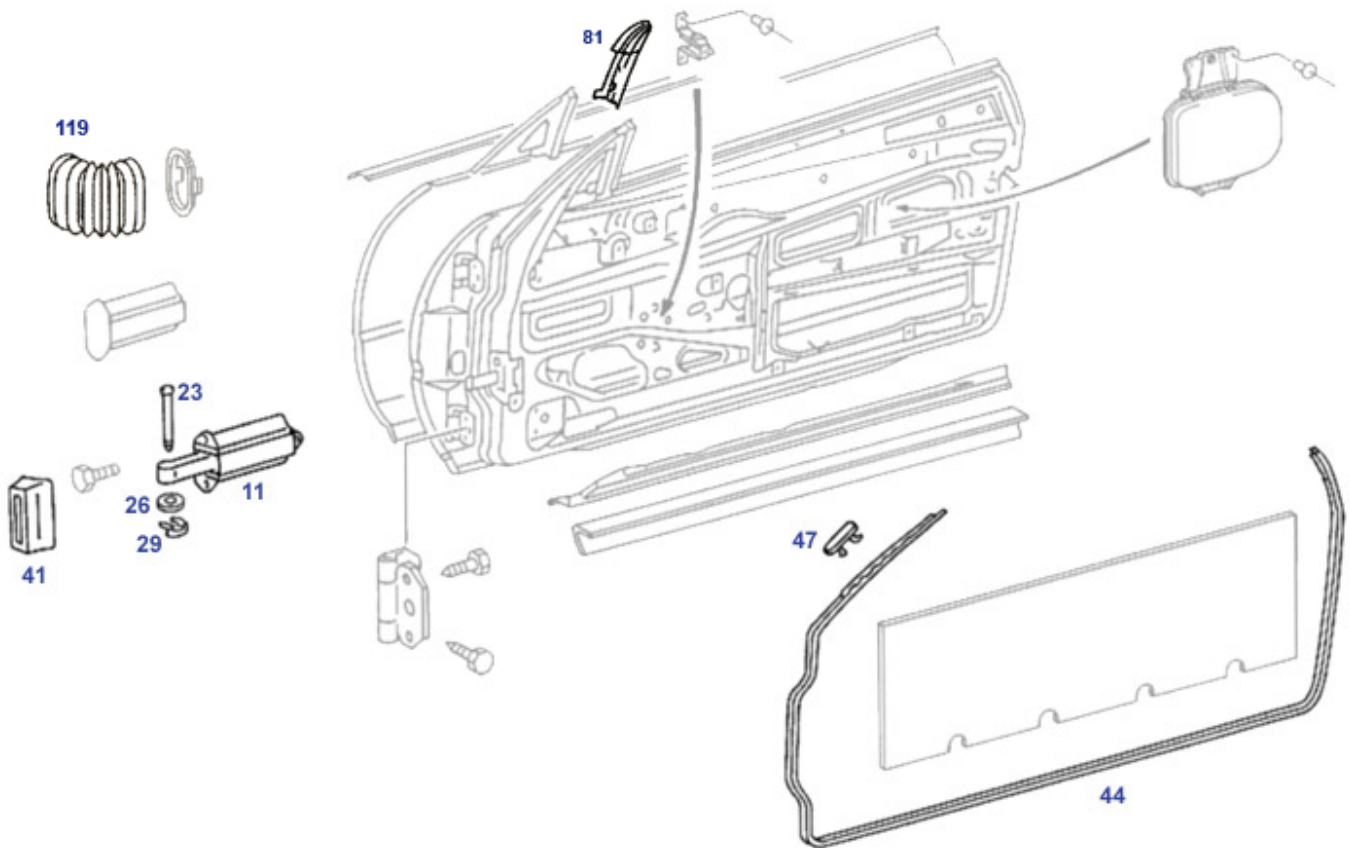

72.a Door, Seals

72.a Door, Seals

	Plastic clips, linkage, locking, doors, ...	998005	€ 1,44		Clip on door trim (16x veh.)	772228	€ 0,48
	clip, door window profile mounting, 129, 124, ...	R2972502	N/A	11	A1297200116	972060	N/A
23	A1239910207	972167	N/A	26	A1269900940	972169	N/A
29	Locking clips, door catch bolt	772118	€ 0,73	41	buffer plug, door catch R129, 201, 124	972165	€ 4,56
44	Door seal LH R129	972100	€ 65,45	44	Door seal R129 RH	972200	€ 65,45
47	A0009901192	972992	N/A	50	Dämmung selbstklebend 2mm x 1,6qm	968171	€ 119,99
50	0,75 sqm mat, Teroson BT-SP100 self adhesive	968173	€ 67,20	81	Guide rubber, window, front Lt.	R2972511	€ 29,16
81	Guide rubber, window, front Rt.	R2972512	€ 29,16	119	protection bellows door wiring	580920	€ 4,41