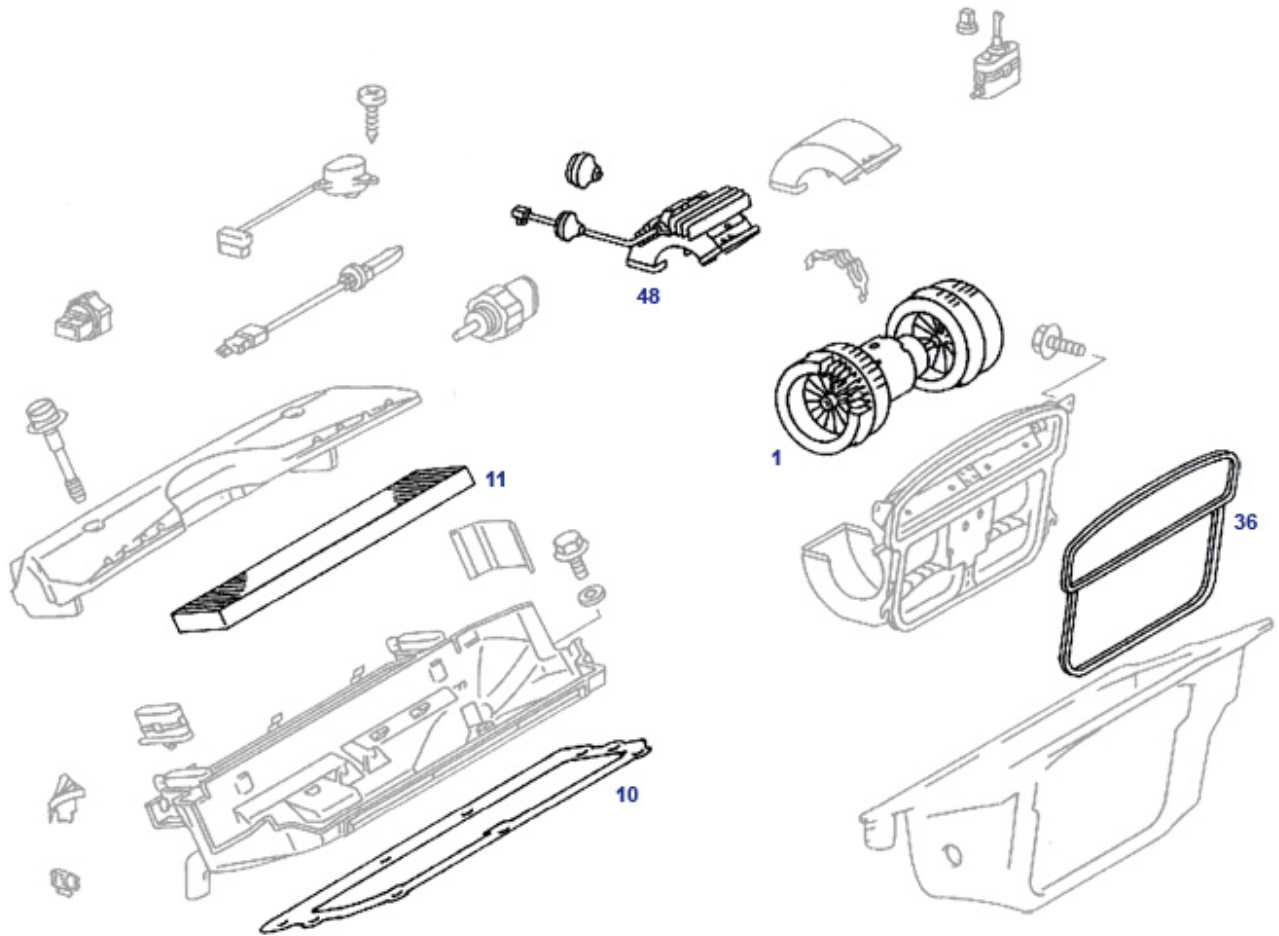

83 Heater, Blower, A/C

83.a Blower & Housing 1.Generation

83.a Blower & Housing 1.Generation

	mono valve, radiator water 129, ..	983546	€ 53,55		Rubbergrommet, e.g. heater feed	999003	€ 4,08
	ref A 001 830 0				line, oval D32x38/		
1	Blower motor e.g. 300SL	983009	€ 107,70	10	Seal, blower housing	983110	N/A
11	Filter, air duct, 129 up to 1998, brand Meyle	983111	€ 10,26	36	Seal, blower housing to firewall	983036	N/A