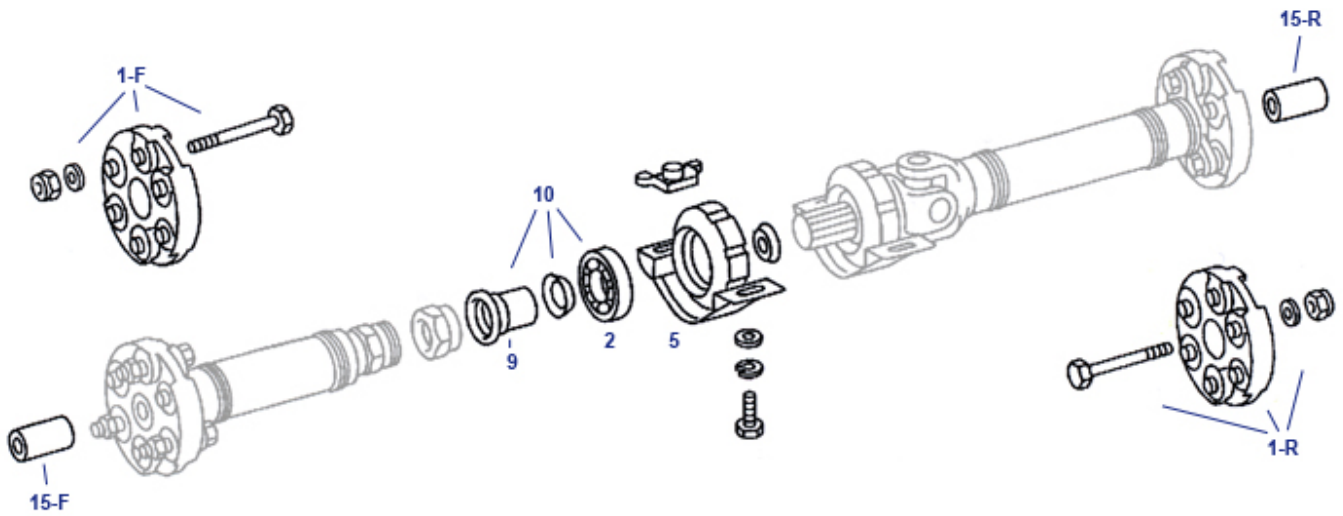

41.a Drive Shaft / prop Shaft, 1st Gen

41.a Drive Shaft / prop Shaft, 1st Gen

129.060 / 129.066

	Drive shaft fits 2103508410	R2935277	€ 356,73		plastic grommet, prop shaft Repro, ref. A 202 411	541012	€ 3,45
1	Rep.-Satz Hardyscheibe zB 129.060 Autm.	941000	€ 82,76	1	Repr.kit,cardan disc	741003	€ 54,44
1	Prop shaft disc kit e.g. 129.066	941001	N/A	2	closed version	241015	€ 10,07
5	Prop shaft ctr mount e.g. 129.060	941018	€ 19,22	5	Prop shaft ctr mount e.g. 129.066	941019	€ 17,85
9	A1154110697 Rubber Grommet Propshaft	741012	N/A	10	A1244100110	741016	N/A
15	Bushing prop shaft 4.gen	741041	€ 31,89	15	Driveshaft Centering Bushing | A1244101032	741042	€ 14,65