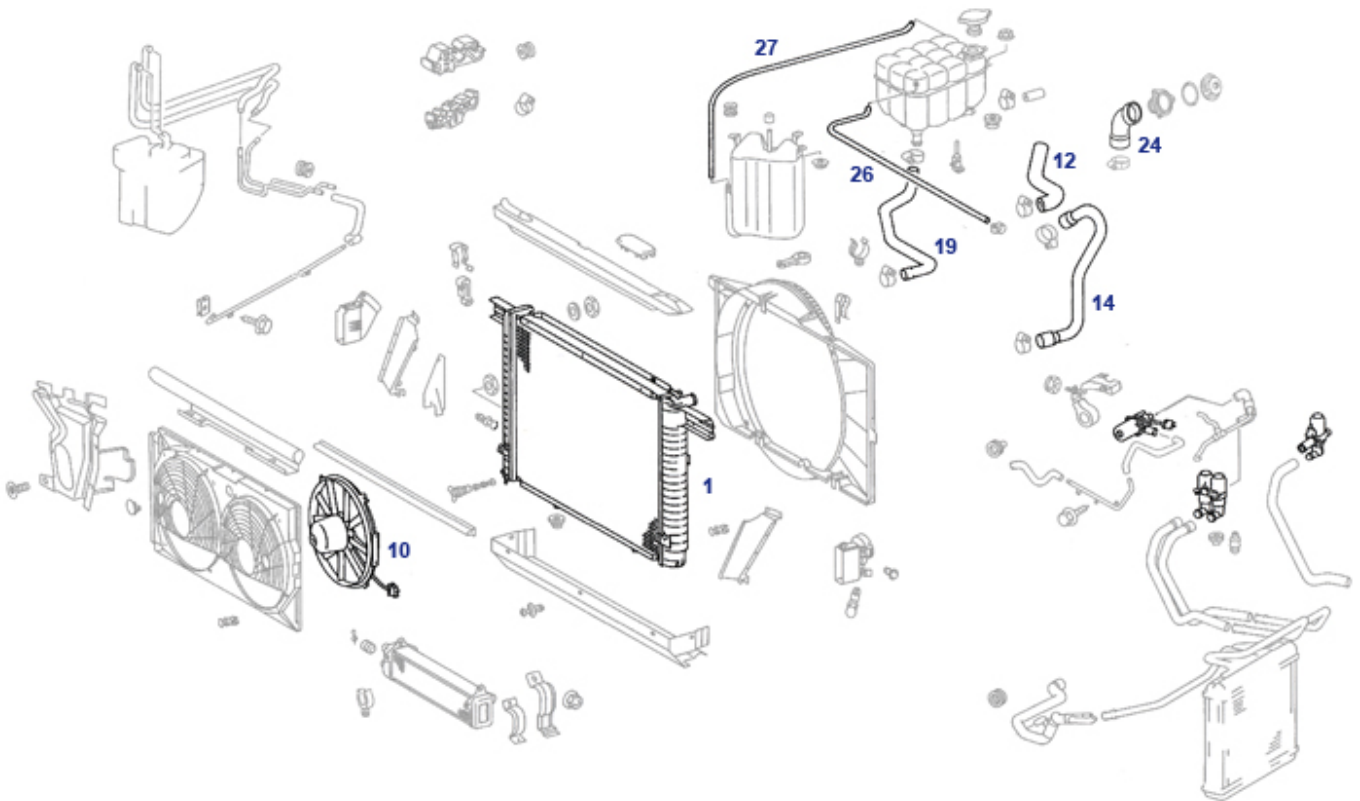

50 Cooling System

50 a. Radiator and Hoses 1st Gen (up to '93)

50 a. Radiator and Hoses 1st Gen (up to '93)

	Visco fan clutch e.g. M119.974, ...	950015	€ 10,50		Seal ring	220016	€ 1,31
	leaf spring, radiator to shroud	620500	€ 91,53		sensor, temp, e.g. M117 water	954397	€ 8,43
	Radiator 300SL-R129	950022	€ 1,77		Gasket, pump to thermostat	720406	€ 2,30
1	Radiator 300SL-R129	950003	€ 569,42	1	Kühler, z.B. 500SL	950005	€ 649,99
2	Drain plug, radiators from ca.'85	950021	€ 2,31	10	el. fan, e.g. A/C 300/500	950301	N/A
12	Water hose, rad. upper, eg 129.060	950312	€ 6,50	12	rad hose upper 500SL	950512	€ 10,98
14	Water hose rad. lower, eg. 129.060	950314	€ 16,90	14	rad hose, lower, 500SL	950514	€ 16,48
17	Radiator cap 09.'85->, Index "140"	750017	N/A	17	Cap, expansion reservoir	950017	€ 12,41
19	A1295012582 Hose, Kühler an Ausgl-Beh 300SL	950319	N/A	24	Schlauch an Thermostatdeckel	950504	€ 6,97
26	Water hose, 8/15mm per metre	250016	€ 24,50	27	1m fuel hose 7,5x12,5 fabric surface	247807	€ 7,13