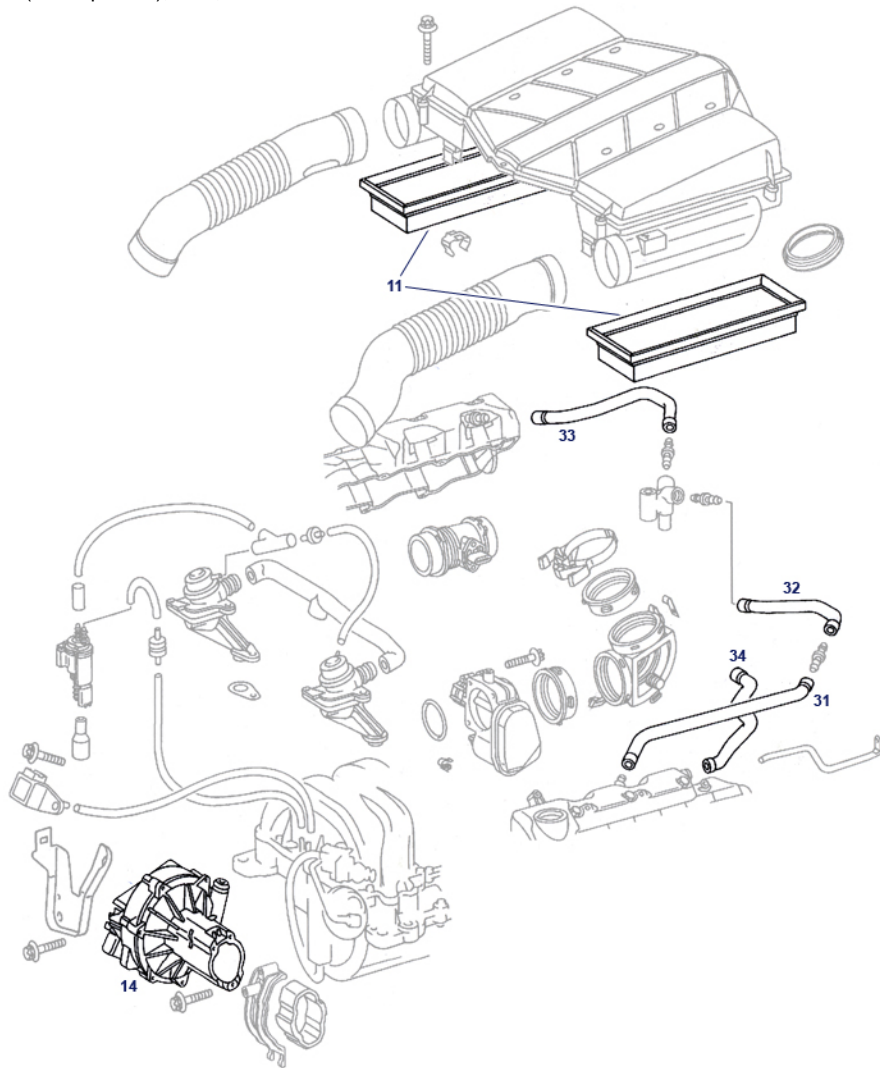

09, 14, 18 Eng.-Vent and Idle Air M112 nat-aspirated

09, 14, 18 Air intake M112 (nat-aspirated), vent, idle

11	airfilter-set for M112/113/R129	909407	€ 34,62	14	auxiliary air pump, electric	R2914320	N/A
31	Hose idle, M112.94x	R2918301	€ 4,15	32	Hose idle, M112.94x	R2918302	€ 3,55
33	Hose idle, M112.94x	R2918303	€ 5,99	34	Hose idle, M112.94x	R2918304	€ 6,83
81	Vacuum pipe, 2/4mm,per mtr	215027	€ 1,82	82	Pipe, vacuum, per mtr.	715027	€ 5,12