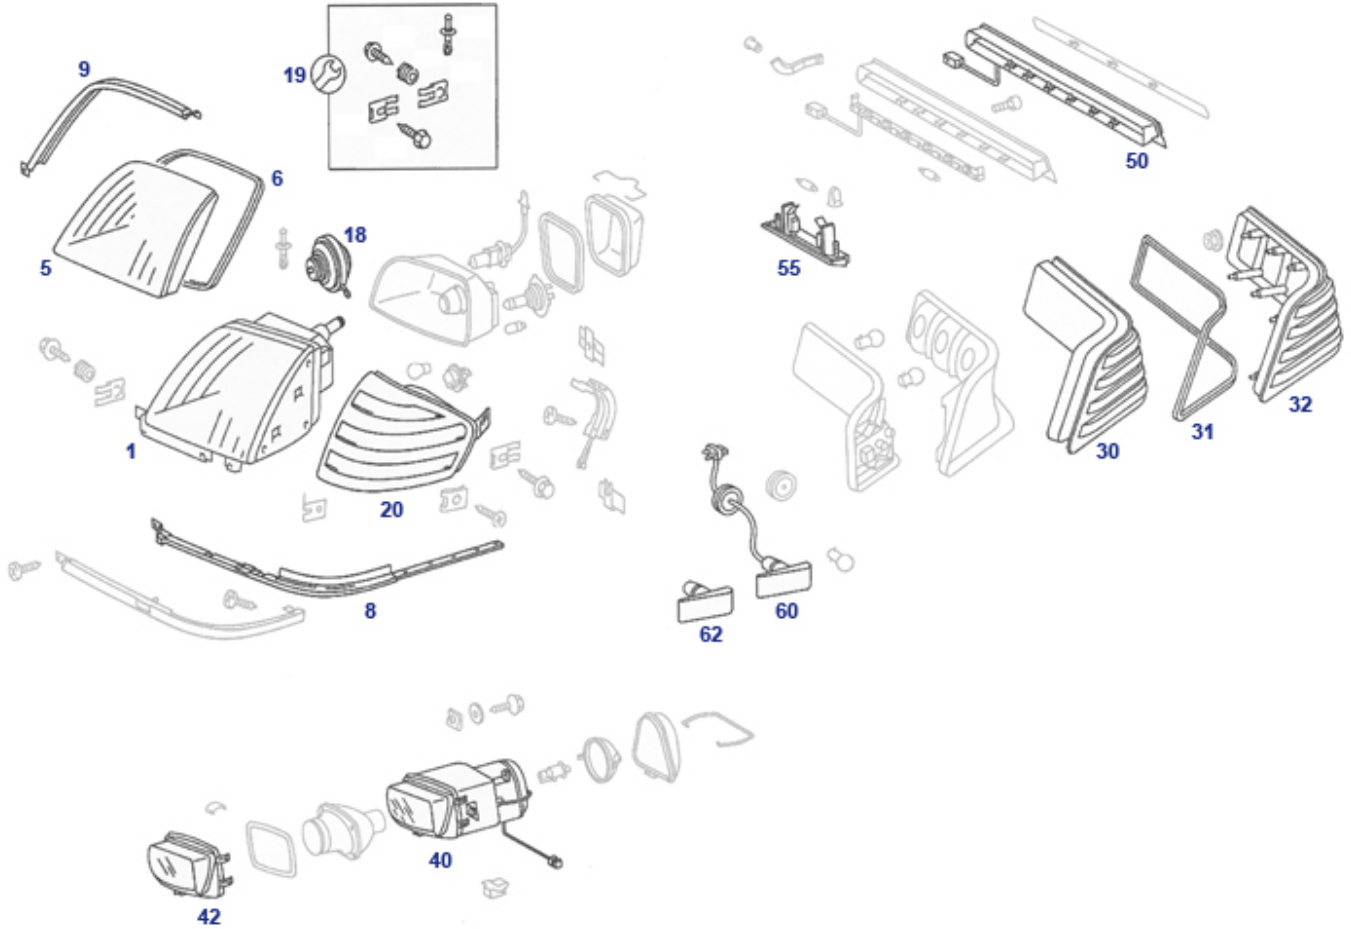

82.a Lighting Equipmt. Euro/Std.

82.a Lighting Equipmt. Euro/Std.

	plastic thread insert, headlamp mount near radiato	982091	€ 1,84	Actuator, light adjuster	R7082541	€ 86,28	
1	light switch, iE R129.06-US	954028	€ 45,77	1	A1298202761	982030	N/A
1	headlamp unit left, at SE "level"	982031	€ 457,70	1	A1298202861	982040	N/A
1	headlamp unit right, at SE "level"	982041	€ 457,70	5	Streuscheibe LHD links R129 1.Gen.	982001	N/A
5	Streuscheibe LHD rechts, R129 1.Gen.	982002	N/A	6	Dichtung Streuscheibe	982012	N/A
8	Seal underneath headlights left from FN	982017	N/A	8	Seal underneath headlights right from FN	982018	N/A
9	Seal on headlamp left side	982013	N/A	9	Dichtung an Scheinwerfer re.	982014	N/A
18	A1298002475	980822	N/A	19	Satz Befestigungsmaterial Scheinw.	982212	N/A
20	indicator lamp LH front, white, Marelli, ref.-No.	982170	€ 64,50	20	indicator lamp RH front, white, Marelli, ref.-No.	982180	€ 64,50
20	A1298260043	982070	N/A	20	A1298260143	982080	N/A
30	Schlussleuchte links	982150	N/A	30	Schlussleuchte rechts	982160	N/A
31	Seal, tail light, left or right	982165	N/A	32	Rückleuchtendeckel links, bis FG	982151	N/A
32	Rückleuchtendeckel rechts, bis FG	982161	N/A	40	fog light Marelli LH, ref.No.A1298201156	982311	€ 119,00
40	A1298200156 Nebelscheinw. links 1.Gener	982310	N/A	40	Nebelscheinw. rechts, 1.Gen.	982320	N/A
40	fog light Marelli RH, ref.No.A1298201256	982321	€ 119,00	42	n.a.! Lens, Fog lamp LH	982330	N/A
42	Lens, Fog lamp RH	982340	N/A	50	Zusatzbremsleuchte	982994	N/A
55	Lic plate light, 129, 124	982005	N/A	60	Seitenblinker ab FG..., kplt mit Leitung	982094	N/A
60	Seitenblinker bis FG...,kplt mit Leitung	982093	N/A	62	Seitenblinker ab FG..., ohne Anschluss	982098	N/A
62	Seitenblinker bis FG..., ohne	982097	N/A	99	el. contact switch, door 129, 170,	982021	€ 4,50