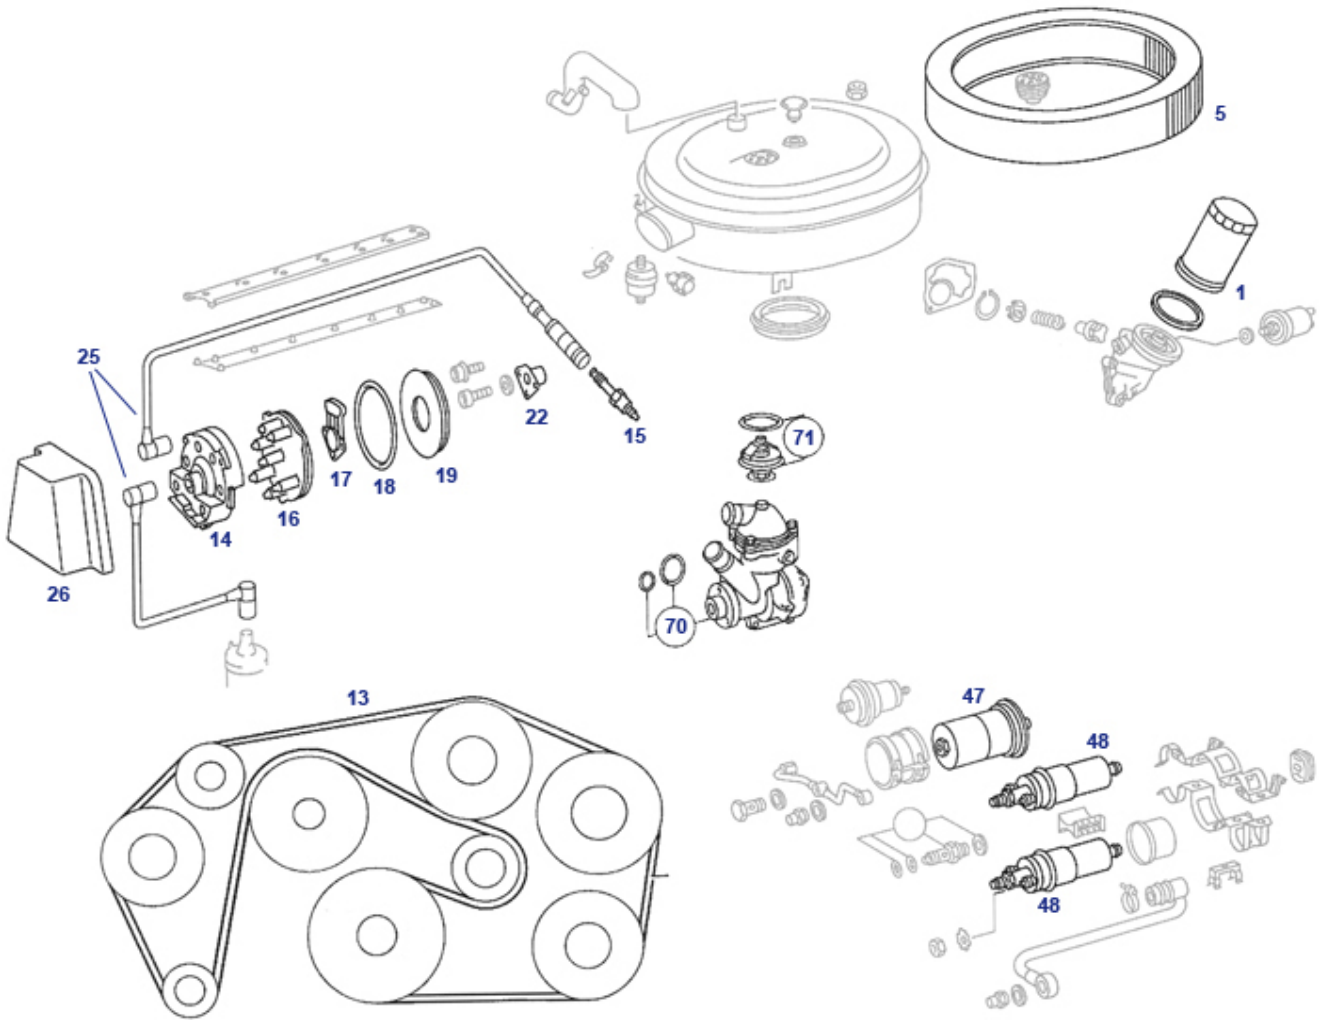

15.a Maintenance Eng. M103.984 (300-12V)

15.a Maintenance Eng. M103.984 (300-12V)

	Fuel pump, fits K/KE- singlepump arrangement, BOSCH	747947	€ 114,24		Starter solenoid 300SL	715302	€ 51,59
	Support base with reroute pulley	920135	N/A		Sealing ring injection nozzle, top and bottom matc	907215	€ 0,36
	Distrib.cap e.g. 300SL-24 M104 up to FN, Bosch	915307	€ 184,90		RPM Sensor e.g. 103, 104, pls eng.-data	915364	€ 122,78
	Hydraulic element "INA" 300SL Valves, M102...	705948	€ 20,50		Starter 300SL new	715300	€ 448,02
	Brand: FEBI	250102	€ 3,74		Hydraulic element "FEBI" 300SL Valves, M102...	705748	N/A
	Seal ring, fits plastic oil filler caps, 47 x 59 x	701356	€ 1,87		hub front, crankshaft M103,M104, ..	703358	€ 24,99
	Roll, belt guide/tensioner, NoName	920830	€ 13,73		Roll, belt guide/tensioner	920134	€ 14,92
	Bosch regulator, fits 008 154 9602	515882	€ 50,86		Regulator, e.g. 115Amp alternator Bosch	915473	€ 82,37
	A0001581435 see SLS 215027	715028	N/A	1	Oilfilter 300SL/M103, M102, ..., Mann	718041	€ 9,42
1	N/A ! A0095420817 | Sender unit, oil pressure gaug	954318	N/A	5	Air filter M103/R129, MANN	909401	€ 16,01
13	Ribbed fan belt 2257mm, e.g. 103 A/C	999108	€ 30,98	13	Ribbed fan belt 2175mm, e.g. M103 no A/	999106	€ 39,98
13	Rippenriemen 2415mm, zB103 Klima+LuPu	999101	€ 39,90	13	Rippenriemen 2330mm, zB 103 m.LuPu o.Kl	999104	€ 65,00
14	Sleeve above distributor cap M103	715325	€ 11,33	15	Spark plug Bosch HR8 DC +, e.g. 300SL/107 Euro	715220	€ 3,02
15	Sparkplugs 300SL (Beru "8")	715820	€ 2,55	16	Distributor cap 300SL	715206	€ 165,31