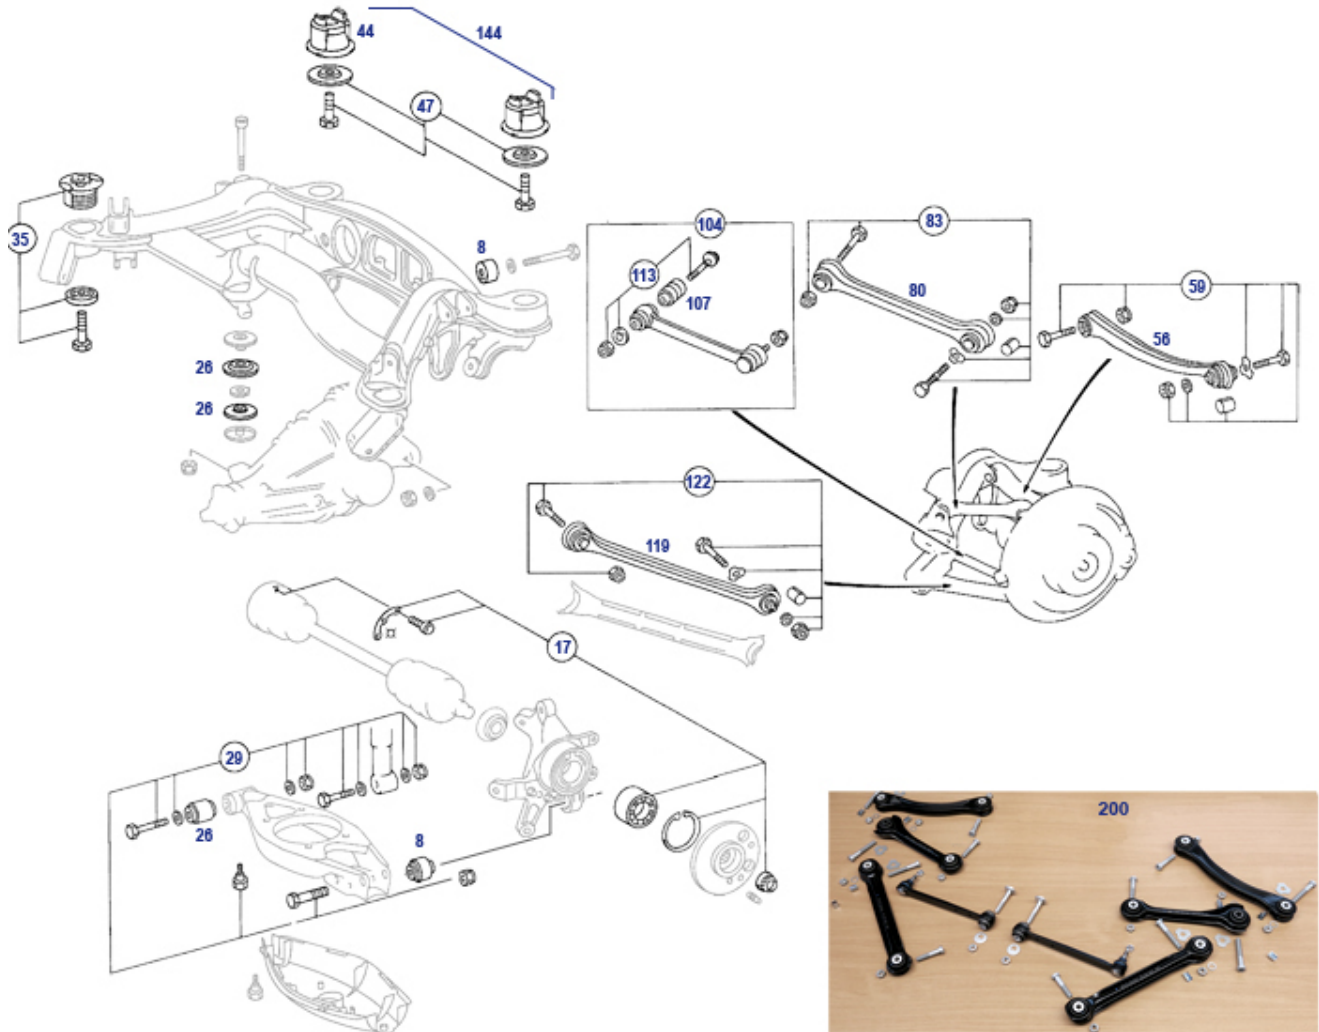

35 Rear Axle Mounts and Control Arms 1st Gen.

35 Rear Axle Mounts and Control Arms 1st Gen.

	Control arm rr axle, spring arm "..0206", w,bushin	R7035062	€ 62,97		suitable for rr suspension with standard diago	932085	€ 6,74
	Drive shaft fits 2103508410	R2935277	€ 356,73		Nut, stud drive shaft /rear axle bearing	R2935057	€ 2,03
	spacer sleeve, pinion shafts from '67, D32xL16, FE	235809	€ 4,93		Nut,diff.end,350/450SL/C FN&	735230	€ 2,93
	Plug screw M24 conical, no collar 40 X 70/76	114025	€ 8,98		Rep-kit inner drive shaft grommet, 300SL Gen 1, SK	R2935318	€ 34,96
		735015	€ 10,14		Bilstein Shock Absorber e.g. 129.060 rear early	932244	€ 189,21
8	Outer mount, spring control arm	935023	€ 12,52	8	Gummilager, Diff hinten an Achse	935030	€ 15,34
8	Tool: support arm joint mover 129, 124, ...	958350	€ 124,95	17	Radlagerset hi.pro Rad, zB 129.060,FEBI	935085	€ 44,74
26	Gummilager Querlenker an Achse	935013	€ 6,64	26	4pcs set Diff mount frt 129 all, 124V8	R2935035	€ 53,55
26	Gummischeibe Diff vo.an Achse	935035	N/A	29	see 935722	935022	€ 18,02
35	Rep.-Satz Hi-Achsträger vo.an Boden	935020	€ 78,23	44	Gummilager Hi-Achsaufh.hi. an Boden	935026	N/A
47	NL! Satz Bef-Teile Hi-Achse hi.an Boden	935028	€ 23,68	56	Lenker "Sturzstrebe"	935070	€ 32,84
59	Rep.-Satz Bef.-Teile Sturzstrebe	935071	€ 5,41	80	Zug-Lenker Hi.-Achse, aktualisiert	935050	€ 18,30
83	Rep.-Satz Bef.-Teile Zugstrebe bis FG	935051	€ 8,59	104	Tie rod rear axle, FEBI	935090	€ 33,36
107	Gummilager Rep.-Version (exzentrisch)	935093	€ 5,95	113	Rep.-Satz Bef.-Teile Spurstange an HA	935094	€ 7,14
119	thrust arm, rear axle R129	935040	€ 24,41	119	Set rr axle ctrl arms MEYLE	935922	€ 197,99