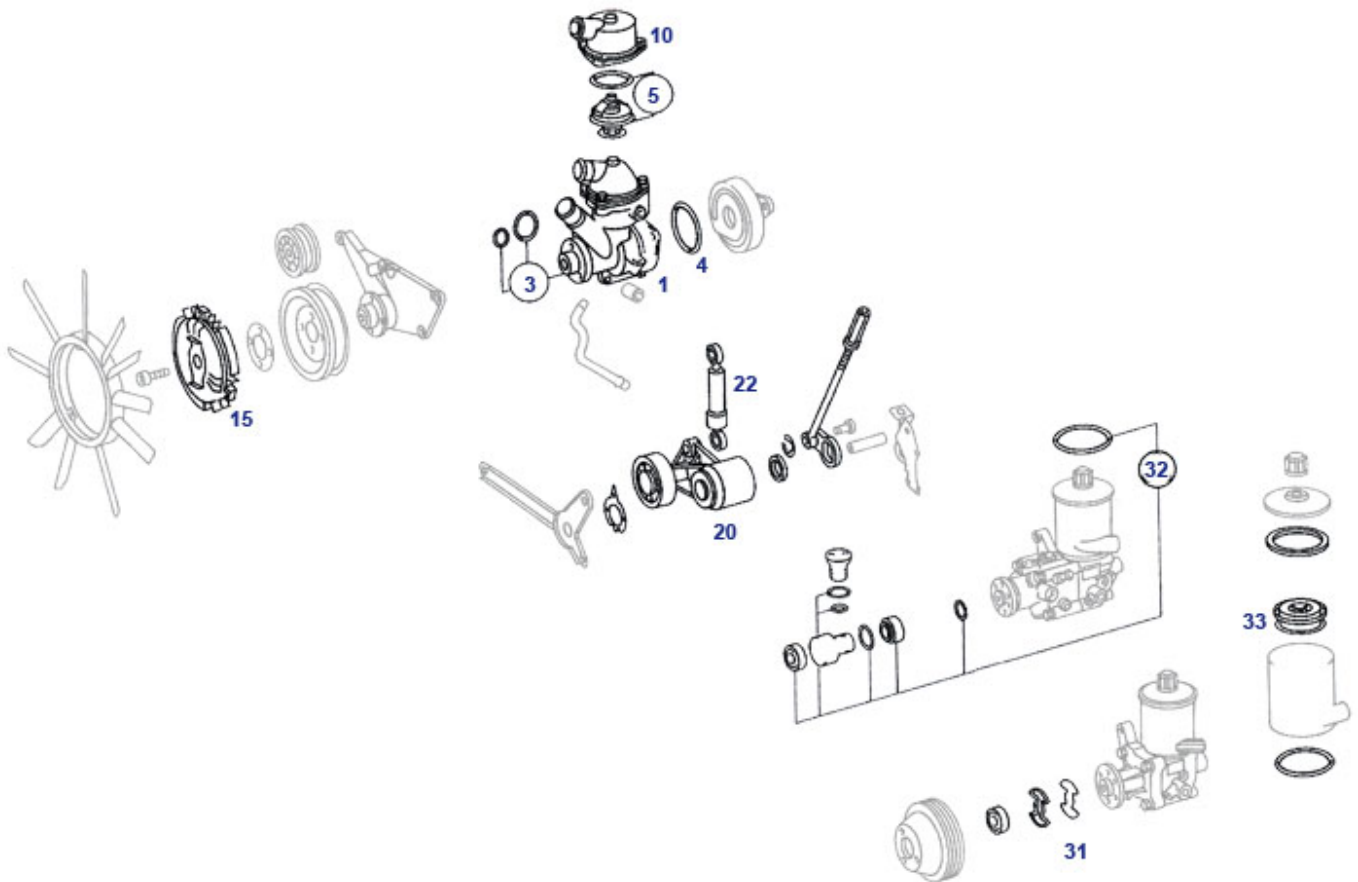

13, 20 Water pump, belt driven components

13, 20 M103 Water pump, belt driven components

13, 20 M103 Water pump, belt driven components

	see 799022	799822	N/A		Support base with reroute pulley	920835	€ 70,48
	Temp. sender unit, 4-Pole, KE-Jet / EZL	954396	€ 23,53		Seal ring M103... water pump to engine	920311	€ 1,36
1	waterpump M103 man., Brand GEBA	720027	€ 155,00	1	see SLS no. 720829! (waterpump M103 Autom.)	720029	N/A
1	Water hose, thermostate->head e.g. 129.060	950304	€ 0,86	5	Thermostate element 280SL/C+300SL 87°	720008	€ 13,90
10	Sealing ring ID8, eg. for hollow screw	220011	€ 0,10	10	Hollow screw, air venting	220010	€ 2,49
10	Plug screw M8 x 1	720319	€ 1,64	10	Thermostate housing, Alloy, w.hole	720314	€ 11,90
10	Banjo fitting, norm, fits M8	920317	€ 3,88	15	Fan clutch 300SL/ R129, some M104, .., NoName	920300	€ 37,90
15	Fan clutch 300SL/ R129, some M104, ..	920400	€ 139,00	15	Thermo switch 95/90° M14, see pict.univ	907163	€ 11,29
20	Roll w.support, belt tensioner M103	920801	€ 71,40	20	Roll w.support, belt tensioner M103 FEB	920101	€ 101,15
22	Damper, belt tensioner, (gas spring), Stabilus	920131	€ 42,90	23	bolt, tesioner, M103 with 920101	920136	€ 20,63
31	Gasket set, PWS-pump, (pump-number required!)	946105	€ 11,60	32	N/A ! Gasket kit pws+oil pump	946106	N/A
33	Filter, pwsteerg.pump e.g. M117-119, ...	799022	€ 10,25	50	Rippenriemen 2415mm, zB103 Klima+LuPu	999101	€ 39,90
50	Rippenriemen 2330mm, zB 103 m.LuPu o.Kl	999104	€ 65,00	50	Ribbed fan belt 2257mm, e.g. 103 A/C	999108	€ 30,98

13, 20 M119.960 Water pump, belt driven components

13, 20 M119.960 Water pump, belt driven components