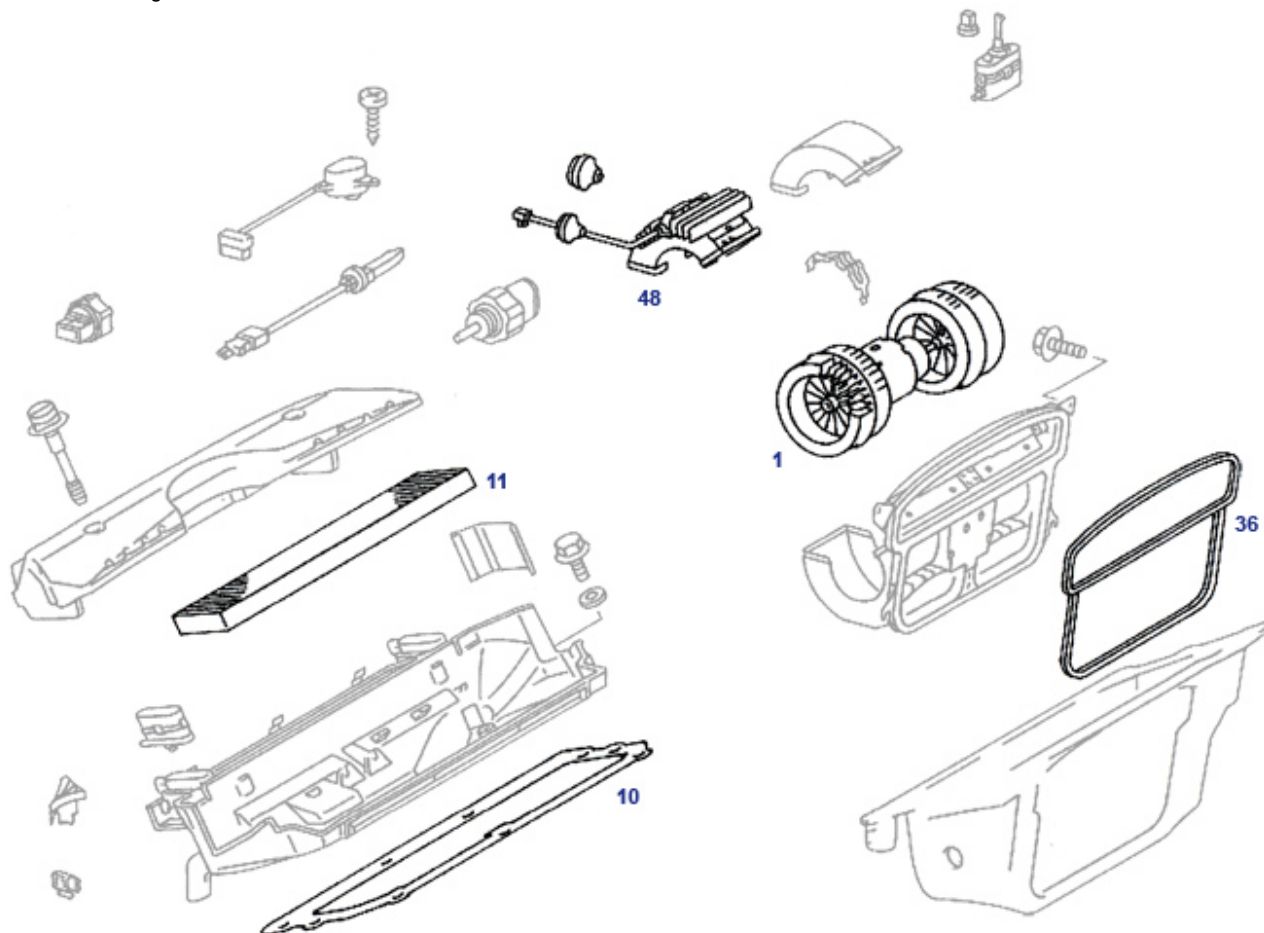

83 Heater, Blower, A/C

83.a Blower & Housing 1.Generation

83.a Blower & Housing 1.Generation

	mono valve, radiator water 129, ..	983546	€ 53,55		Rubbergrommet, e.g. heater feed	999003	€ 4,08
	ref A 001 830 0				line, oval D32x38/		
1	Blower motor e.g. 300SL	983009	€ 107,70	10	Seal, blower housing	983110	N/A
11	Filter, air duct, 129 up to 1998, brand Meyle	983111	€ 10,26	36	Seal, blower housing to firewall	983036	N/A