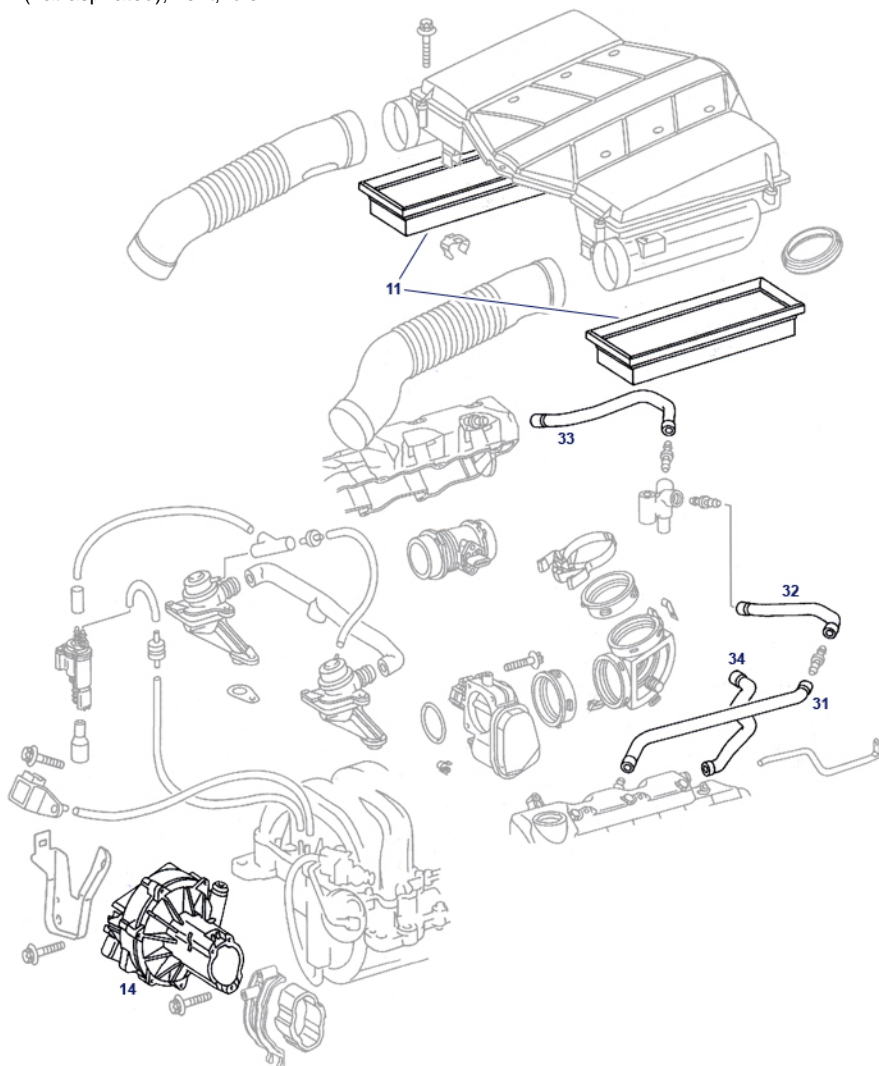

09, 14, 18 Eng.-Vent and Idle Air M112 nat-aspirated

09, 14, 18 Air intake M112 (nat-aspirated), vent, idle

11	airfilter-set for M112/113/R129	909407	€ 34,62	14	auxiliary air pump, electric	R2914320	N/A
31	Hose idle, M112.94x	R2918301	€ 4,15	32	Hose idle, M112.94x	R2918302	€ 3,55
33	Hose idle, M112.94x	R2918303	€ 5,99	34	Hose idle, M112.94x	R2918304	€ 6,83
81	Vacuum pipe, 2/4mm,per mtr	215027	€ 1,82	82	Pipe, vacuum, per mtr.	715027	€ 5,12