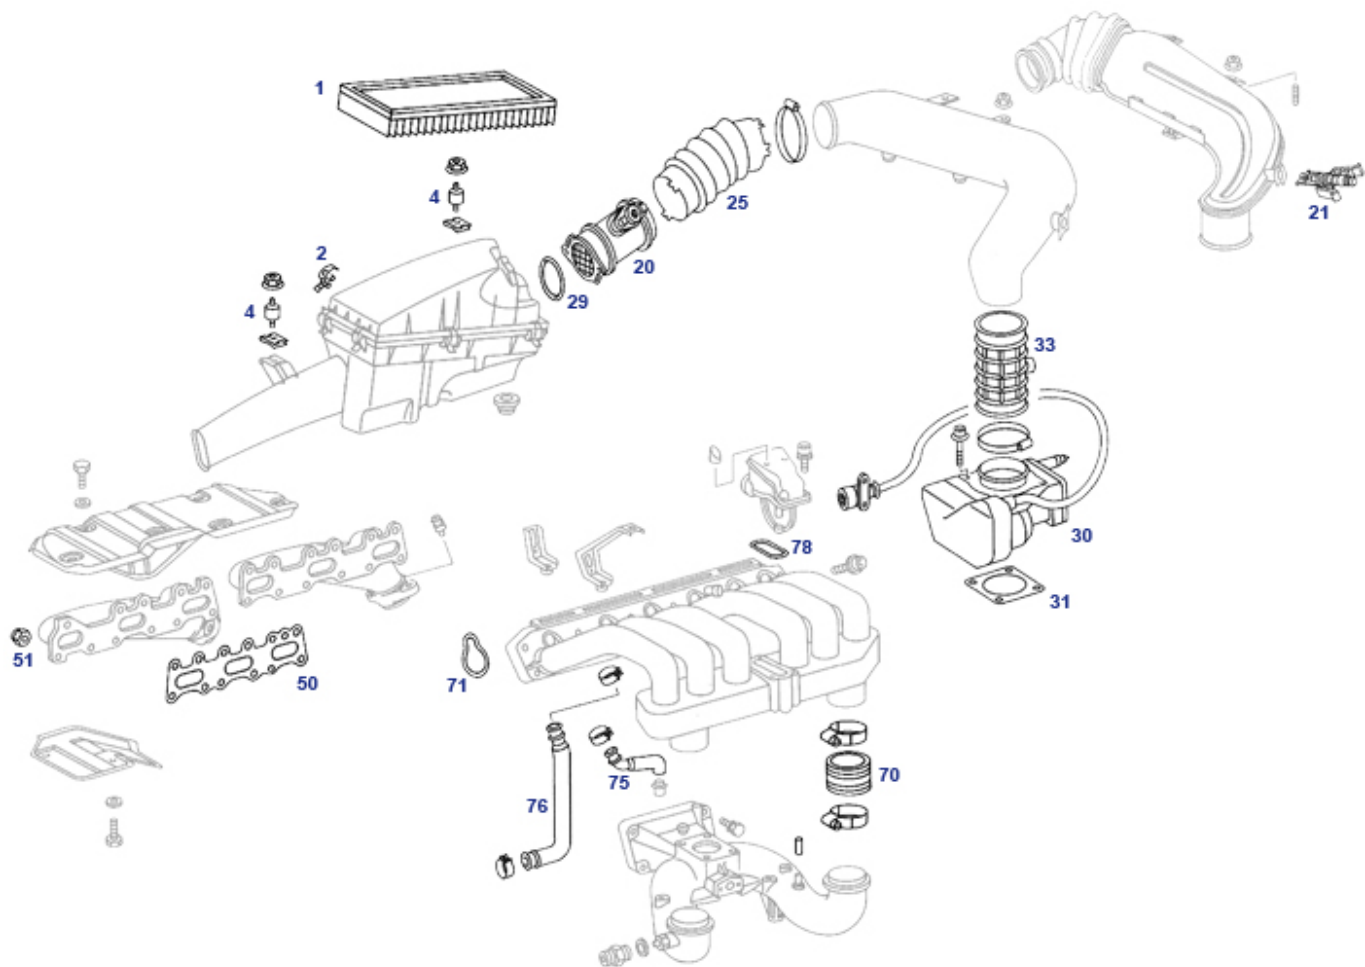

09, 14, 18 Eng.-Vent and Idle Air R6 Motronic

	hose, IAC-valve to distrib.-hose M104(980/1)	909311	€ 7,32		Washer 6.4 large, yellow zincd	299276	€ 0,18
	Sender, crankshaft position	R7015265	€ 43,76		Ign.coil for 2 sparks, e.g. M112, Bosch	954733	€ 48,69
	clip, O-Ring-injectors to fuel rail	907208	N/A		e.g. M112.923, others	907104	€ 87,55
	el. coupling 2-pole, e.g. injectors	907126	€ 3,53		hose between valves, controlv.return check	914318	€ 6,46
	Gasket set valve stem 300-24 M104	905321	€ 19,19		Gasket set valve cover 300-24 M104	901321	€ 38,37
	Seal ring, below filter box	709328	€ 7,77		A0010949580	709409	N/A
	Luftfiltereinsatz M104/R129 "300-24V"	909402	€ 47,10		Sender, camshaft position, Hella	915263	€ 44,40
	rubber collar for idle air valve	714326	N/A		Sealing ring ID8, eg. for hollow screw	220011	€ 0,10
	Connector, breather hoses	709362	N/A		connector hose, fuel regulator breather	707189	N/A
	Y-connector, unfinished: open channels as req.	707180	€ 4,05		Vac connecting hose	707184	€ 3,67
	Vac hose conn. w.reducer	707187	€ 4,36		Vac hose, 'L'-connector, 3mm jap, e.g. Vac tubes	707182	€ 3,06
	PA Tube 6x1	715026	€ 4,86			780979	€ 0,63
	1 mtr vacuum hose	780985	€ 3,39		Vacuum pipe, 2/4mm,per mtr	215027	€ 1,82
	Pipe, vacuum, per mtr.	715027	€ 5,12	1	Air filter element R129 280/320, (R6-LH-Mo)	909400	€ 23,90
4	Rubber mount e.g. Airbox at wheelarch 129.058	909406	€ 1,37	20	Air mass meter 280/320, Löwe	909354	€ 70,95
20	Air mass meter 280/320, Bosch	909254	€ 177,58	21	Temp sender	954295	€ 18,97
21	Temp sender Hella	954296	€ 19,69	25	Hose, air mass meter to air duct 280/320 up to FN	909204	N/A
29	A0209971848 O-ring, air mass meter	909497	N/A	31	Dichtung, Saugrohr M104, 111, ...	914012	€ 1,69
33	Hose Compare-No: A1041410990	914320	€ 20,12	50	Gasket per 3 exhaust channels	914280	€ 6,22