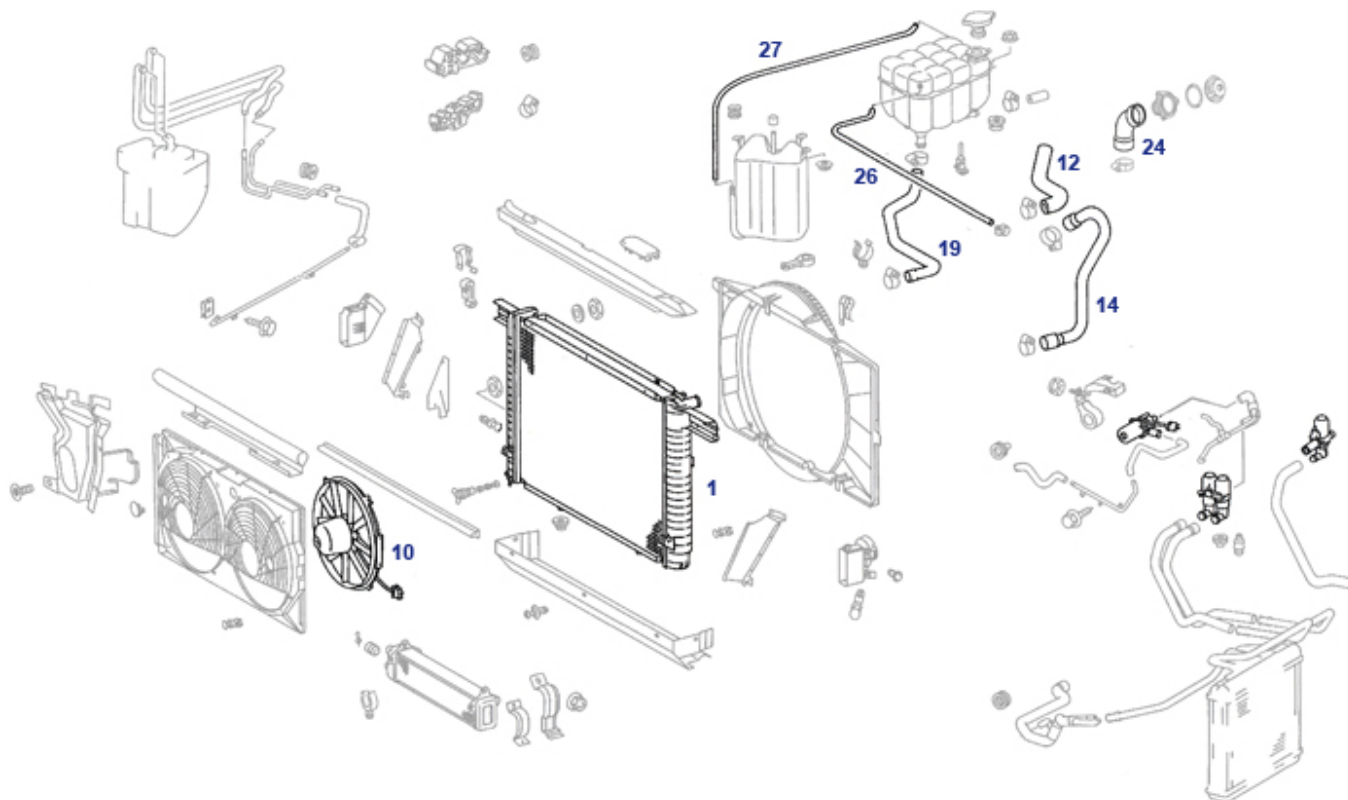

50 Cooling System

50 a. Radiator and Hoses 1st Gen (up to '93)

50 a. Radiator and Hoses 1st Gen (up to '93)

	Visco fan clutch e.g. M119.974, ...	950015	€ 10,50		Seal ring	220016	€ 1,31
	leaf spring, radiator to shroud	620500	€ 91,53		sensor, temp, e.g. M117 water	954397	€ 8,43
	Radiator 300SL-R129	950022	€ 1,77		Gasket, pump to thermostat	720406	€ 2,30
1	Drain plug, radiators from ca.'85	950003	€ 569,42	1	Kühler, z.B. 500SL	950005	€ 649,99
2	Water hose, rad. upper, eg 129.060	950021	€ 2,31	10	el. fan, e.g. A/C 300/500	950301	N/A
12	Water hose rad. lower, eg. 129.060	950312	€ 6,50	12	rad hose upper 500SL	950512	€ 10,98
14	Radiator cap 09.'85->, Index "140"	950314	€ 16,90	14	rad hose, lower, 500SL	950514	€ 16,48
17	A1295012582 Hose, Kühler an	750017	N/A	17	Cap, expansion reservoir	950017	€ 12,41
19	Ausgl-Beh 300SL	950319	N/A	24	Schlauch an Thermostatdeckel	950504	€ 6,97
26	Water hose, 8/15mm per metre	250016	€ 24,50	27	1m fuel hose 7,5x12,5 fabric surface	247807	€ 7,13