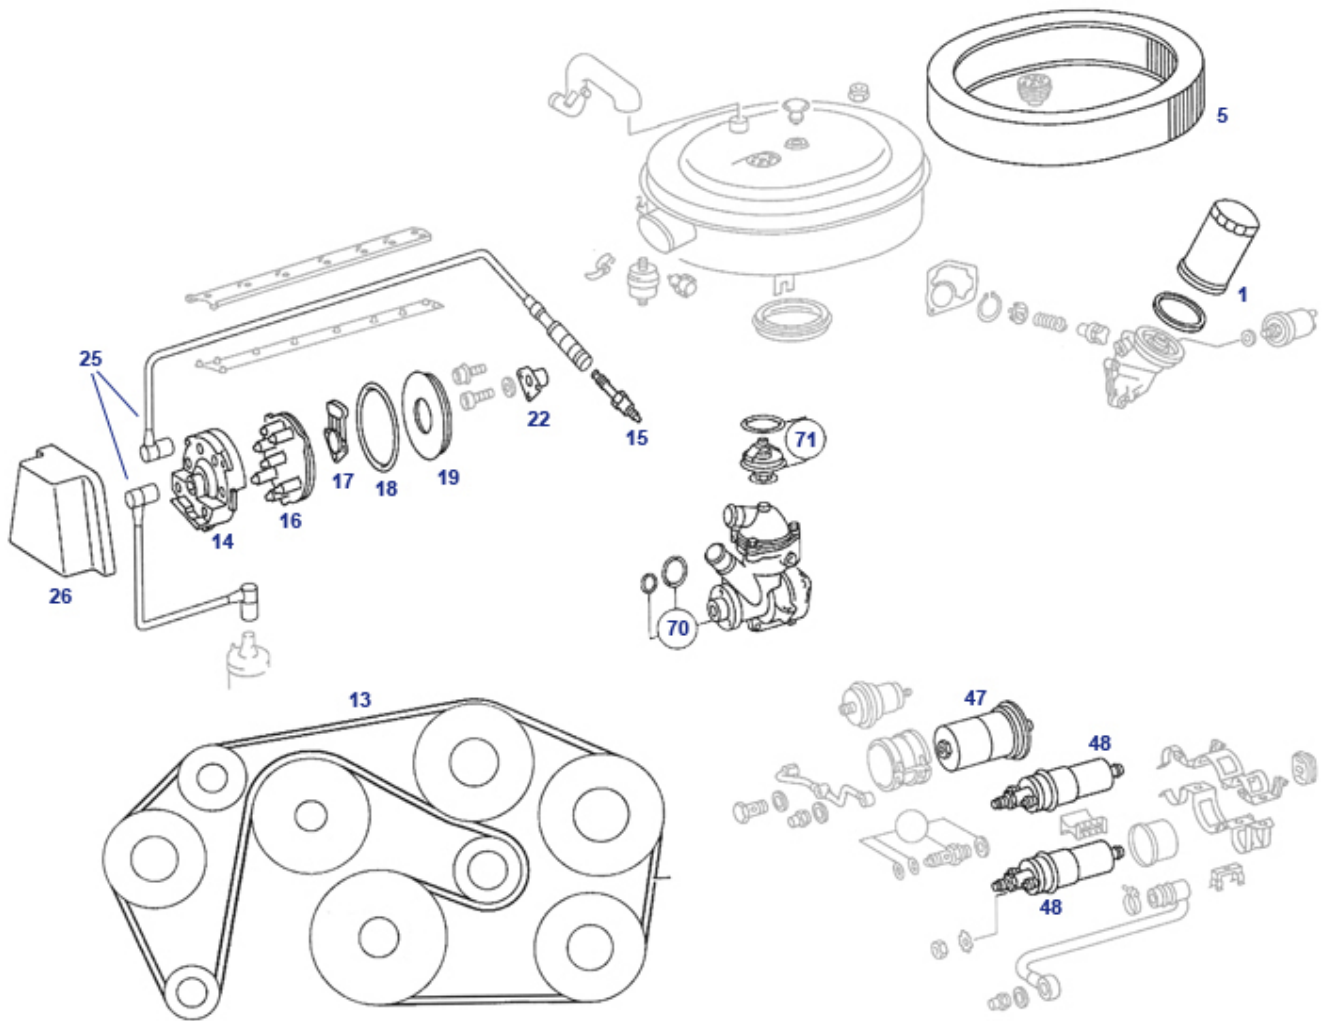

15.a Maintenance Eng. M103.984 (300-12V)

15.a Maintenance Eng. M103.984 (300-12V)

	waterpump M103 Autom., brand FEBI	720829	€ 135,10		Starter solenoid 300SL	715302	€ 51,59
	Hydraulic element "INA" 300SL Valves, M102...	705948	€ 20,50		Hydraulic element "FEBI" 300SL Valves, M102...	705748	N/A
	A0001581435 see SLS 215027	715028	N/A		Support base with reroute pulley	920135	N/A
	Sealing ring injection nozzle, top and bottom matc	907215	€ 0,36		Distrib.cap e.g. 300SL-24 M104 up to FN, Bosch	915307	€ 184,90
	RPM Sensor e.g. 103, 104, pls eng.-data	915364	€ 122,78		Starter 300SL new	715300	€ 448,02
	Brand: FEBI	250102	€ 3,74		Seal ring, fits plastic oil filler caps, 47 x 59 x	701356	€ 1,87
	hub front, crankshaft M103,M104, ..	703358	€ 24,99		Roll, belt guide/tensioner, NoName	920830	€ 13,73
	Roll, belt guide/tensioner	920134	€ 14,92		Bosch regulator, fits 008 154 9602	515882	€ 50,86
	Regulator, e.g. 115Amp alternator Bosch	915473	€ 82,37		Fuel pump, fits K/KE- singlepump arrangement, BOSC	747947	€ 114,24
1	Oilfilter 300SL/M103, M102, ..., Mann	718041	€ 9,42	1	Sender unit, oil preasure gauge	954318	€ 53,55
5	Air filter M103/R129, MANN	909401	€ 16,01	13	Ribbed fan belt 2257mm, e.g. 103 A/C	999108	€ 30,98
13	Rippenriemen 2330mm, zB 103 m.LuPu o.Kl	999104	€ 65,00	13	Rippenriemen 2415mm, zB103 Klima+LuPu	999101	€ 39,90
13	Ribbed fan belt 2175mm, e.g. M103 no A/	999106	€ 39,98	14	Sleeve above distributor cap M103	715325	€ 11,33
15	Spark plug Bosch HR8 DC +, e.g. 300SL/107 Euro	715220	€ 3,02	15	Sparkplugs 300SL (Beru "8")	715820	€ 2,55
16	Distributor cap 300SL	715206	€ 165,31	17	Rotor arm 300SL (M103), BOSCH	715314	€ 68,28