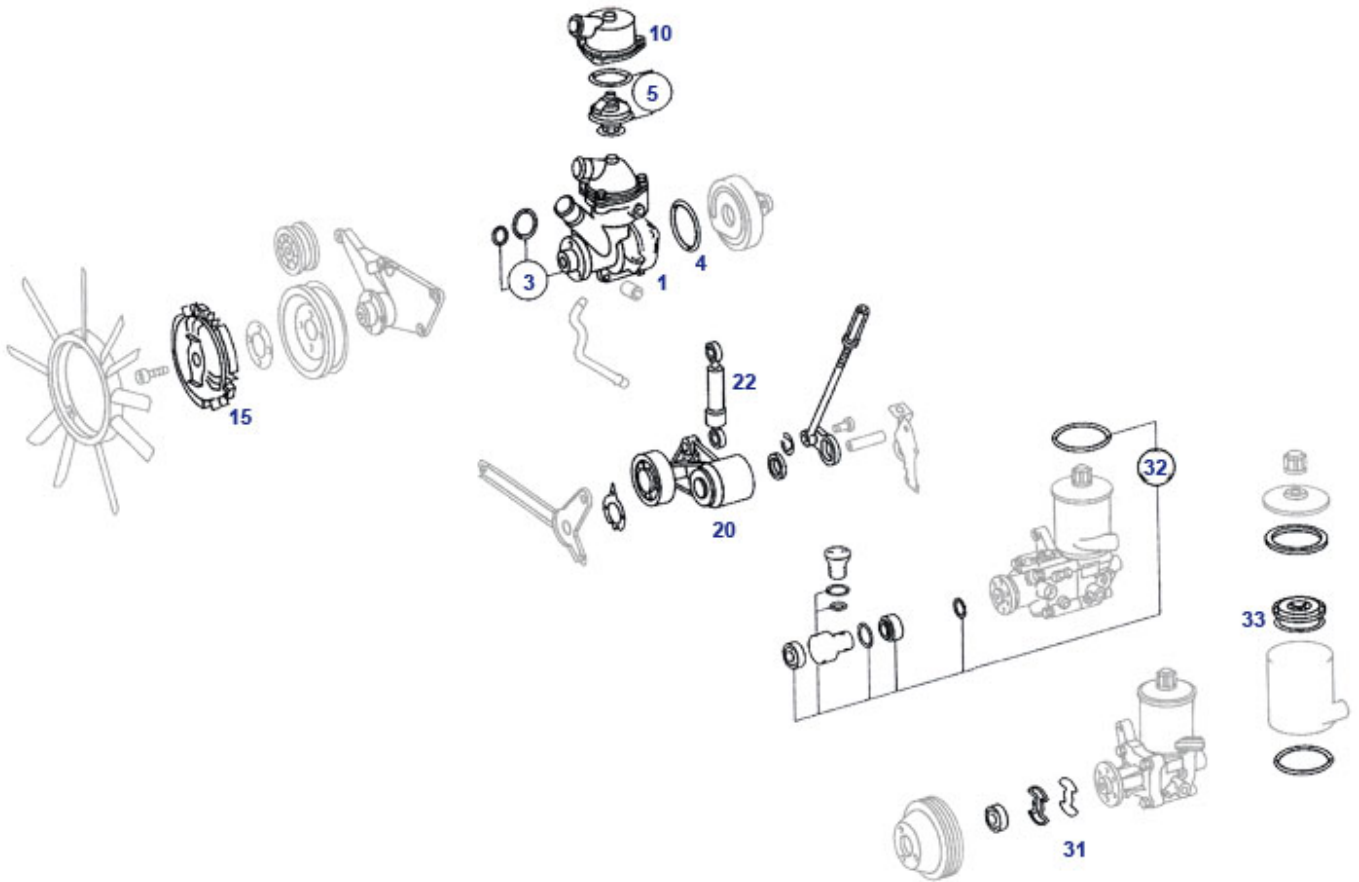

13, 20 Water pump, belt driven components

13, 20 M103 Water pump, belt driven components

13, 20 M103 Water pump, belt driven components

	see 799022	799822	N/A		Support base with reroute pulley	920835	€ 70,48
	Temp. sender unit, 4-Pole, KE-Jet / EZL	954396	€ 23,53		Seal ring M103... water pump to engine	920311	€ 1,36
1	waterpump M103 man., Brand GEBA	720027	€ 155,00	1	see SLS no. 720829! (waterpump M103 Autom.)	720029	N/A
1	Water hose, thermostate->head e.g. 129.060	950304	€ 0,86	5	Thermostate element 280SL/C+300SL 87°	720008	€ 13,90
10	Sealing ring ID8, eg. for hollow screw	220011	€ 0,35	10	Hollow screw, air venting	220010	€ 2,49
10	Plug screw M8 x 1	720319	€ 1,64	10	Thermostate housing, Alloy, w.hole	720314	€ 11,90
10	Banjo fitting, norm, fits M8	920317	€ 3,88	15	Fan clutch 300SL/ R129, some M104, .., NoName	920300	€ 37,90
15	Fan clutch 300SL/ R129, some M104, ..	920400	€ 139,00	15	Thermo switch 95/90° M14, see pict.univ	907163	€ 11,29
20	Roll w.support, belt tensioner M103	920801	€ 71,40	20	Roll w.support, belt tensioner M103 FEB	920101	€ 101,15
22	Damper, belt tensioner, (gas spring), Stabilus	920131	€ 42,90	23	bolt, tesioner, M103 with 920101	920136	€ 20,63
31	Gasket set, PWS-pump, (pump-number required!)	946105	€ 11,60	32	N/A ! Gasket kit pws+oil pump	946106	N/A
33	Filter, pwsteerg.pump e.g. M117-119, ...	799022	€ 10,25	50	Rippenriemen 2415mm, zB103 Klima+LuPu	999101	€ 39,90
50	Rippenriemen 2330mm, zB 103 m.LuPu o.Kl	999104	€ 65,00	50	Ribbed fan belt 2257mm, e.g. 103 A/C	999108	€ 30,98

13, 20 M119.960 Water pump, belt driven components

13, 20 M119.960 Water pump, belt driven components