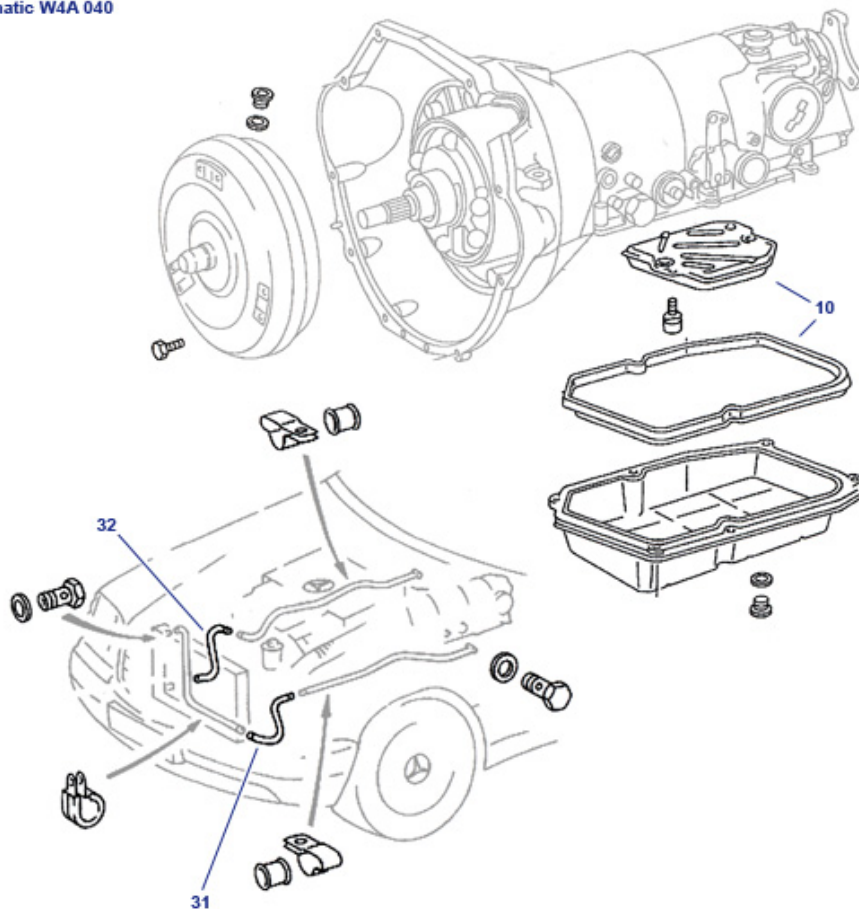

27 Autobox W4A 040 (1.Gen)

27 Autobox W4A 040 (1.Gen)

Automatic W4A 040

	sealing ring@secondary pump	927258	€ 5,91		Gasket set Autm-box e.g. 722.3 W4A040	927803	€ 179,99
	oil seal output shaft, 42 X 62 X 8	R2927040	€ 5,81		Oil pan Autm. several W5A types	927507	€ 79,49
	Set universal leveler rod, oil Autom. 722.6 ..	927581	€ 27,13		locking pin, fits level tube Autom. 722.6 ...	927580	€ 0,74
9	Seal ring 10x13,5, Alu, e.g. sender, hollow bolts	227023	€ 0,50	9	Drain plug Automatic M10x1 Inhex	927582	€ 0,75
10	Autm filter e.g. W5...	927905	€ 14,73	10	Autm filter+gasket e.g. W5...	927005	€ 14,73
10	Autm.- oil filter	927004	€ 18,49	10	*more data required	727304	€ 6,50
10	Autm gearbox filter,03,1980>without seal	727004	€ 10,44	31	Autm.-oil hose, 107.041 Left side, 129.060	727012	€ 52,99
38	Hollow screw, M14 x 1,5	207276	€ 2,34	39	Seal ring 14x20x1,5 copper, e.g. oilpan	799306	€ 0,14
41	Grommet for oilpipe, autom.	227059	€ 2,96	42	Clamp, oil pipe, autom.	227099	€ 4,46