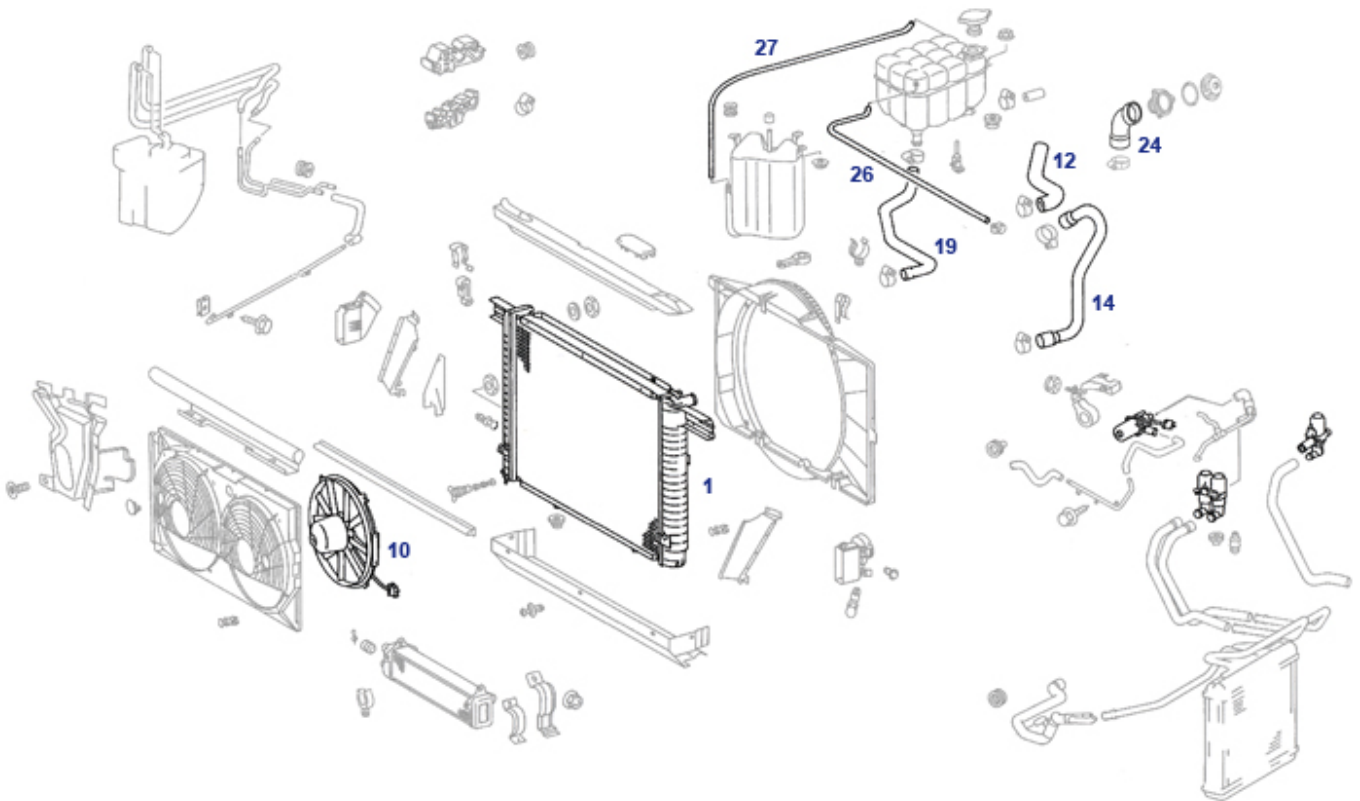

50 Cooling System

50 a. Radiator and Hoses 1st Gen (up to '93)

50 a. Radiator and Hoses 1st Gen (up to '93)

		950015	€ 10,50		Seal ring	220016	€ 1,31
	Visco fan clutch e.g. M119.974, ...	620500	€ 91,53		sensor, temp, e.g. M117 water	954397	€ 8,43
	leaf spring, radiator to shroud	950022	€ 1,77		Gasket, pump to thermostat	720406	€ 2,30
1	Radiator 300SL-R129	950003	€ 569,42	1	Kühler, z.B. 500SL	950005	€ 649,99
2	Drain plug, radiators from ca.'85	950021	€ 2,31	10	el. fan, e.g. A/C 300/500	950301	N/A
12	Water hose, rad. upper, eg 129.060	950312	€ 6,50	12	rad hose upper 500SL	950512	€ 10,98
14	Water hose rad. lower, eg. 129.060	950314	€ 16,90	14	rad hose, lower, 500SL	950514	€ 16,48
17	Radiator cap 09.'85->, Index "140"	750017	N/A	17	Cap, expansion reservoir	950017	€ 12,41
19	A1295012582 Hose, Kühler an Ausgl-Beh 300SL	950319	N/A	24	Schlauch an Thermostatdeckel	950504	€ 6,97
26	Water hose, 8/15mm per metre	250016	€ 24,50	27	1m fuel hose 7,5x12,5 fabric surface	247807	€ 7,13