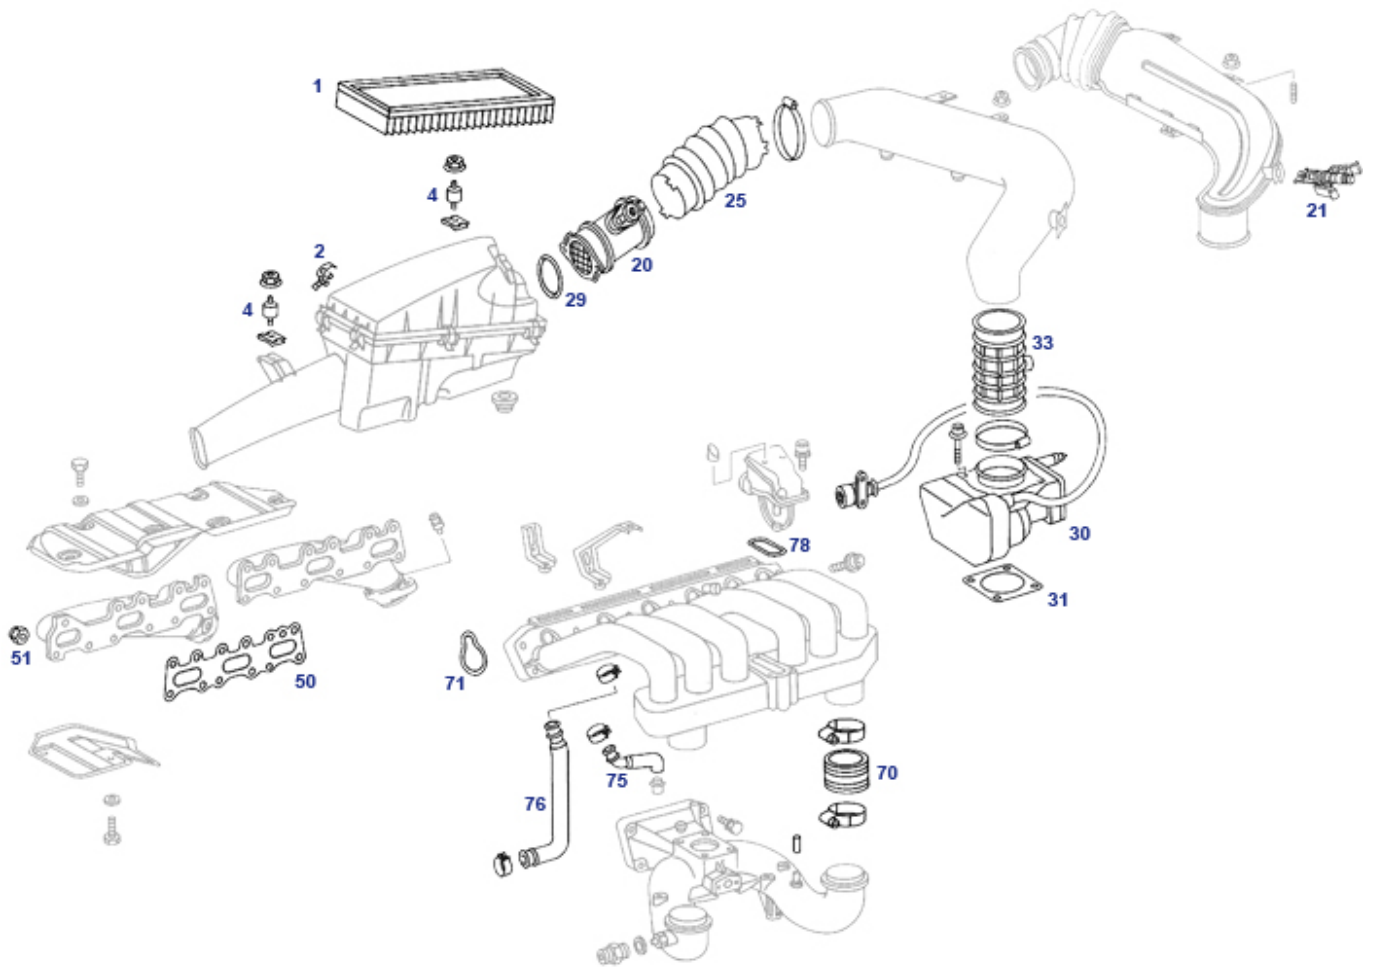

09, 14, 18 Eng.-Vent and Idle Air R6 Motronic

	hose, IAC-valve to distrib.-hose M104(980/1)	909311	€ 7,32		Washer 6.4 large, yellow zined	299276	€ 0,18
	Sender, camshaft position, Hella Ign.coil for 2 sparks, e.g. M112, Bosch	915263	€ 44,40		Sender, crankshaft position clip, O-Ring-injectors to fuel rail	R7015265	€ 43,76
	e.g. M112.923, others	907104	€ 87,55		el. coupling 2-pole, e.g. injectors	907126	€ 3,53
	hose between valves, controlv.return check	914318	€ 6,46		Gasket set valve stem 300-24 M104	905321	€ 19,19
	Gasket set valve cover 300-24 M104	901321	€ 38,37		Seal ring, below filter box	709328	€ 7,77
	A0010949580	709409	N/A		Luftfiltereinsatz M104/R129 "300-24V"	909402	€ 47,10
	check valve ref MB A 0021408460	914860	€ 16,66		rubber collar for idle air valve	714326	N/A
	Pipe, vacuum, per mtr.	715027	€ 5,12		Connector, breather hoses	709362	N/A
	connector hose, fuel regulator breather	707189	N/A		Y-connector, unfinished: open channels as req.	707180	€ 2,37
	Vac connecting hose	707184	€ 3,67		Vac hose conn. w.reducer	707187	€ 4,36
	Vac hose, 'L'-connector, 3mm jap, e.g. Vac tubes	707182	€ 3,06		PA Tube 6x1	715026	€ 4,86
		780979	€ 0,63		Sealing ring ID8, eg. for hollow screw	220011	€ 0,35
	1 mtr vacuum hose	780985	€ 3,39		Vacuum pipe, 2/4mm,per mtr	215027	€ 1,82
1	Air filter element R129 280/320, (R6-LH-Mo)	909400	€ 23,90	4	Rubber mount e.g. Airbox at wheelarch 129.058	909406	€ 1,37
20	Air mass meter 280/320, Löwe	909354	€ 70,95	20	Air mass meter 280/320, Bosch	909254	€ 177,58
21	Temp sender Hella	954296	€ 19,69	21	Temp sender	954295	€ 18,97
25	Hose, air mass meter to air duct 280/320 up to FN	909204	N/A	29	A0209971848 O-ring, air mass meter	909497	N/A
31	Dichtung, Saugrohr M104, 111, ...	914012	€ 1,69	33	Hose Compare-No: A1041410990	914320	€ 20,12
50	Gasket per 3 exhaust channels	914280	€ 6,22	51	Nut M8, copper, hex, with collar	614008	€ 0,31
70	hose manifolds M104	914316	€ 29,75	71	Seal ring	914011	€ 4,58
75	Hose Compare-No: A1040943682	909211	€ 4,49	76	Hose Compare-No: A1040943582	909209	€ 2,86