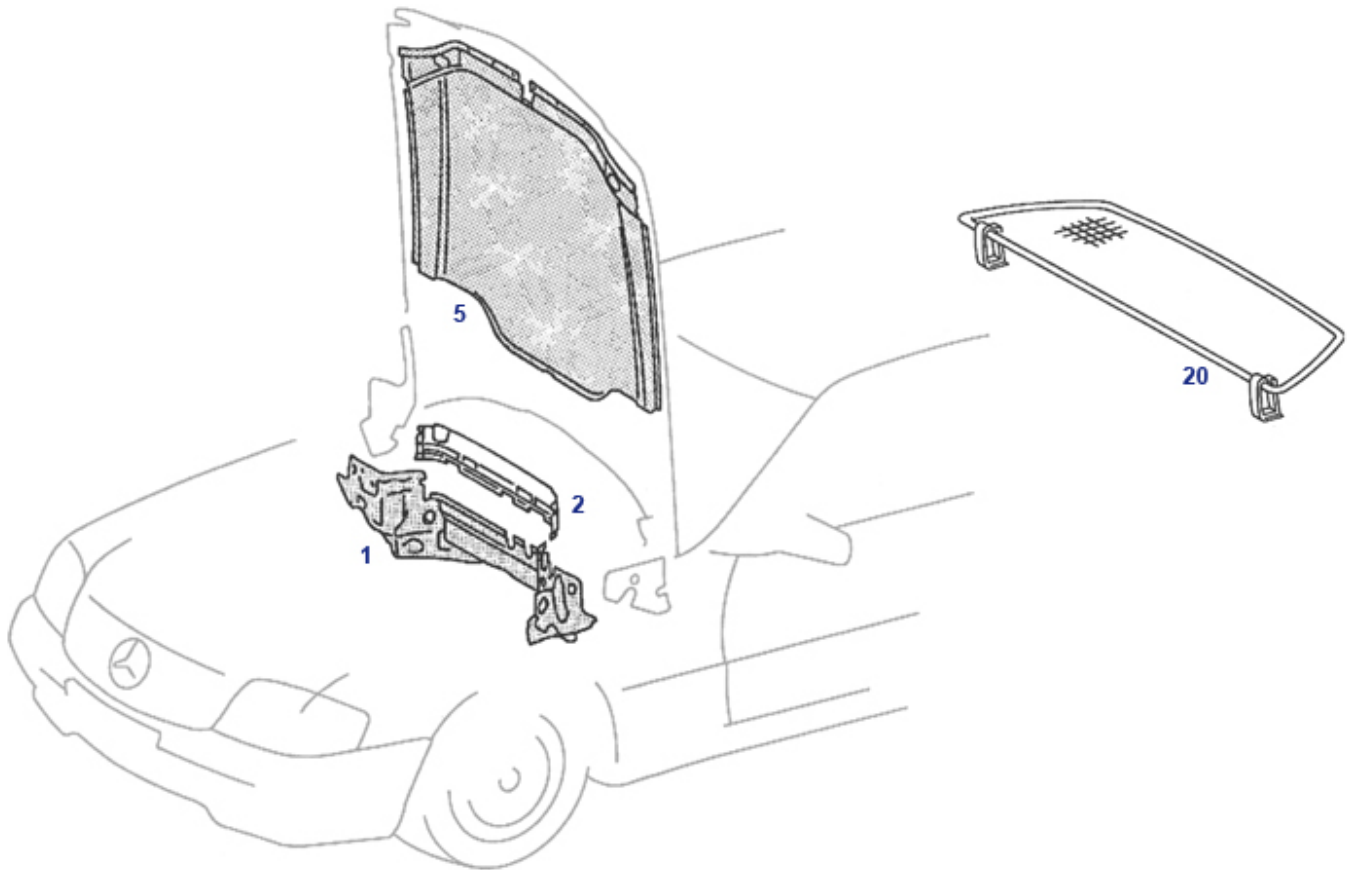

68.b Insulation Eng.Compartment, Windshield

68.b Insulation Eng.Compartment, Windshield

	Nut, coverings	999807	€ 0,35		Buffer, @ floor for car lift 124, 129	989008	€ 4,58
	Plug, 6mm	999989	€ 0,31		Plastic rivet plug, upholstery, carpet, ..	999067	€ 0,83
1	Stirnwand-Dämmung R129, FN, LHD	968030	N/A	1	Rivet	999819	€ 0,39
2	Dämmmatte, Trennwand mitte oben	968041	N/A	2	Rivet	999817	€ 0,39
5	Noise Reduction Mat Hood | R129 SL -A1296802025	968085	€ 74,49	5	Plastic rivet, e.g.sound-ins.mat	999068	€ 0,40
20	Windschott 280-600SL, R129	986100	N/A	20	Wind mesh "Weyer" R129	986805	€ 249,00