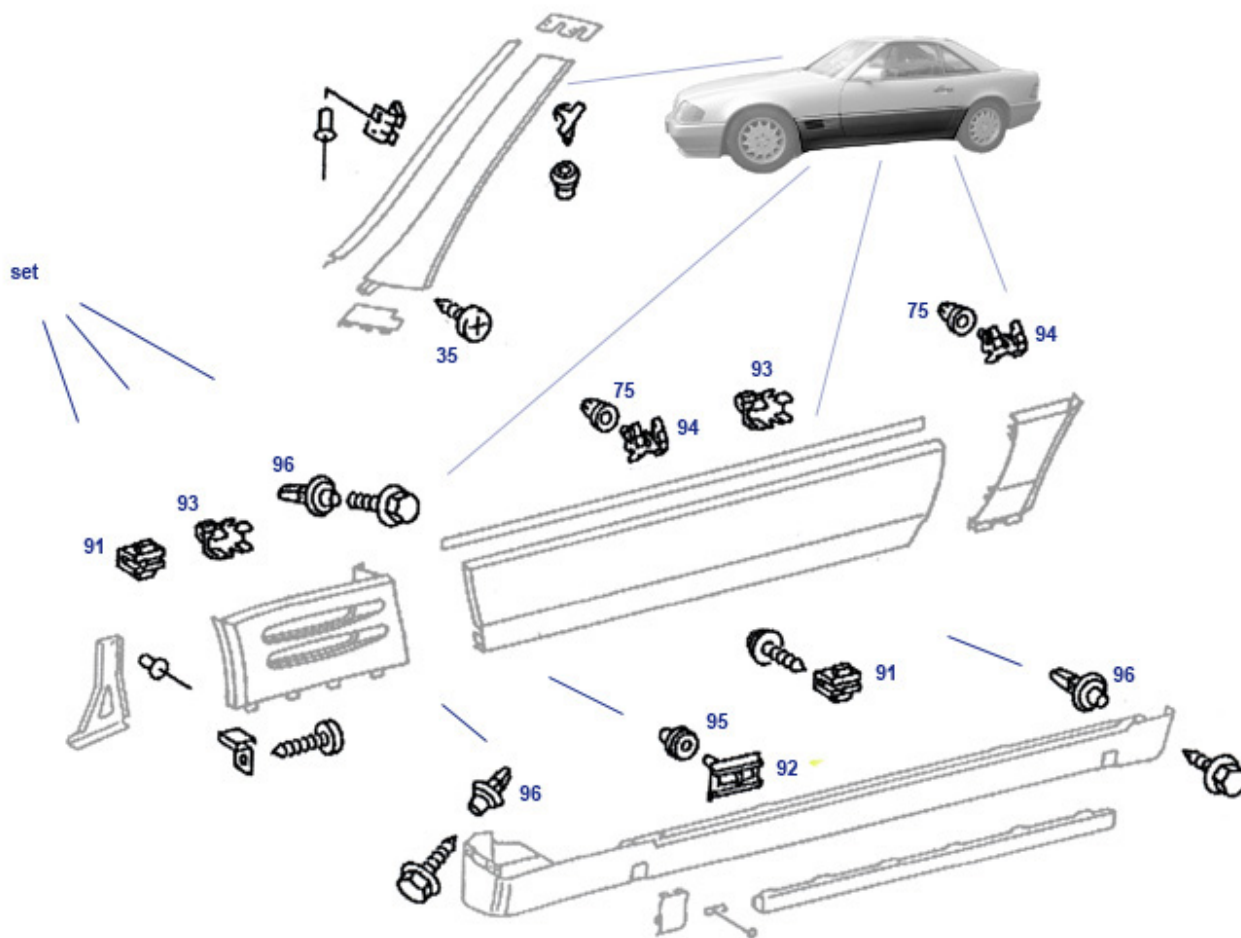

69 Mounting of side panelling

69 Mounting of side panelling

	Schraube für Verkl. u. Kunststoffdübel	969897	N/A	Buffer, @ floor for car lift 124, 129	989008	€ 4,58
	Screw, covering	999812	€ 0,50	speed nut 6,3	999814	€ 0,67
	Sheet metal nut	999815	€ 0,39	35 Counter sunk screw 3,5x9,5, eg glove box	799935	€ 2,80
75	Bushing for clip, white	772005	€ 0,48	91 Clip @ Sacco-panel, where screwed	969891	€ 0,55
92	Clip with pin, Sacco trims lower	969892	€ 0,74	93 Clip @ Sacco panel upper	969893	€ 0,68
94	Clip, push in, Sacco panels	969894	€ 0,43	95 Bushing green, e.g. door lower outer	969895	€ 0,50