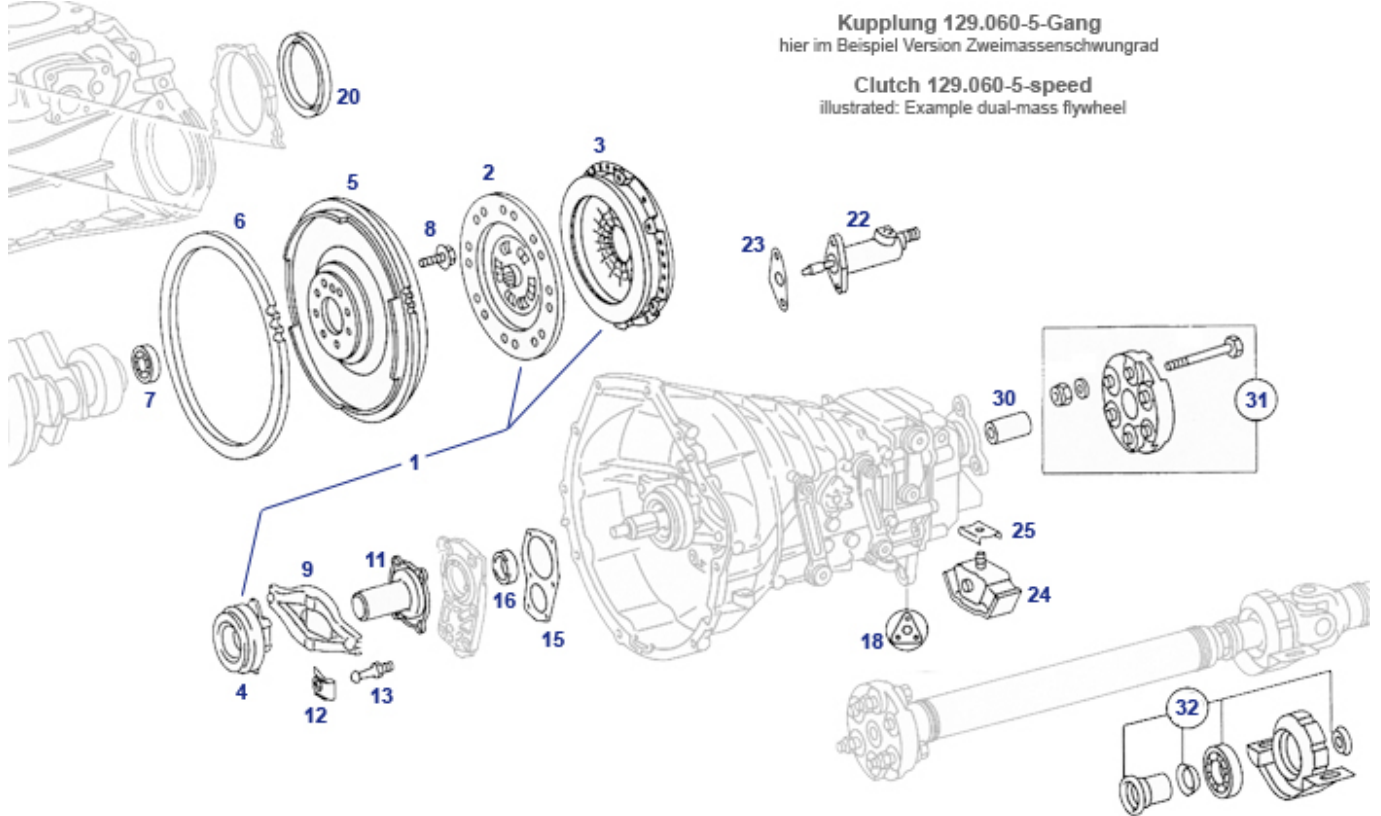

25 Clutch, Flywheel, Gearbox

Engine mount front

[922910](#)

€ 101,05

Transmission mount see pict, FEBI, [922922](#)
124 div.

€ 10,53

25 Clutch 129.060-5-Speed, Type "dual-mass"

25 Clutch 129.060-5-Speed, Type "dual-mass"