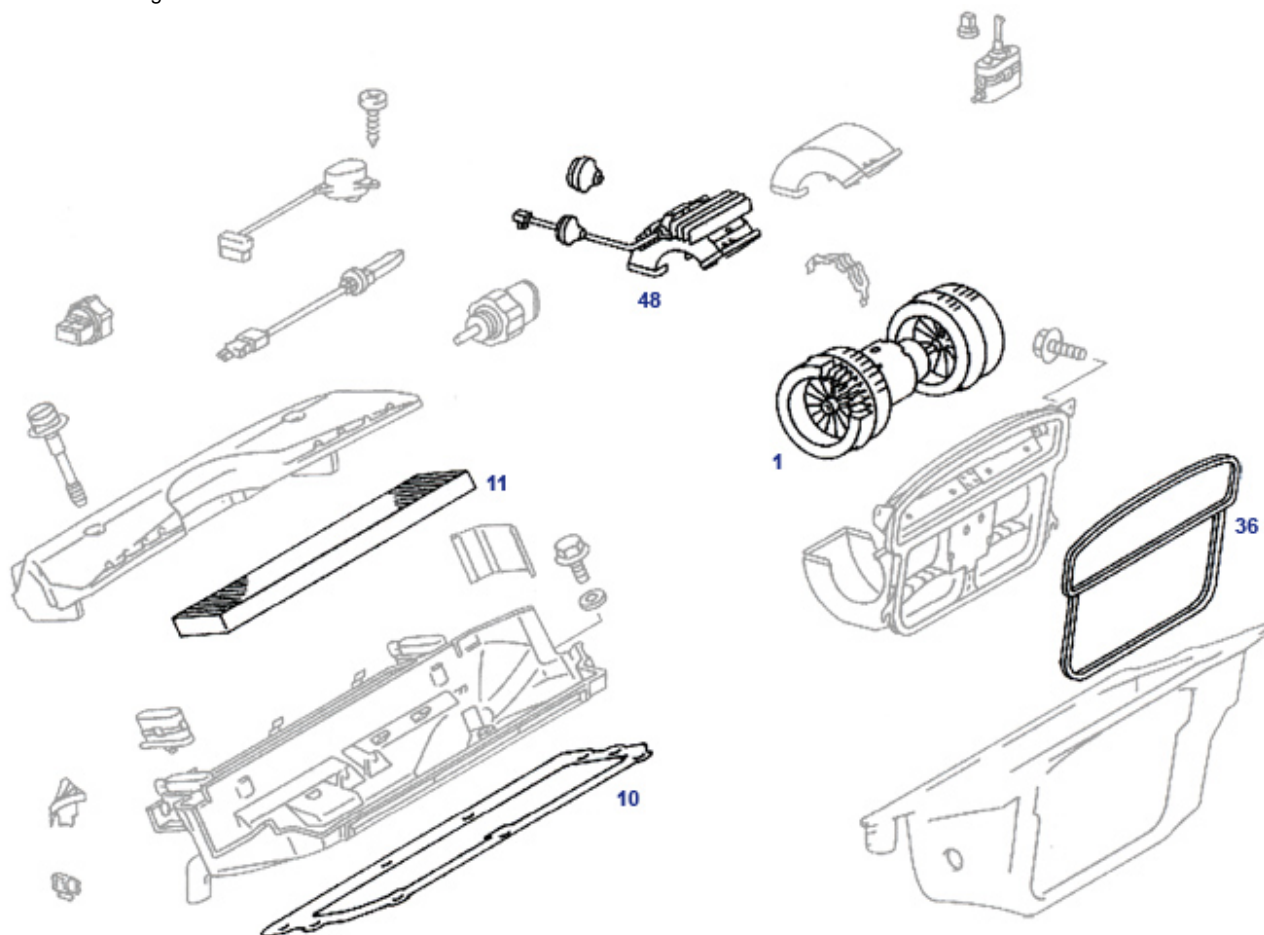

83 Heater, Blower, A/C

83.a Blower & Housing 1.Generation

83.a Blower & Housing 1.Generation

	mono valve, radiator water 129, ..	983546	€ 53,55		Rubbergrommet, e.g. heater feed	999003	€ 4,08
	ref A 001 830 0				line, oval D32x38/		
1	Blower motor e.g. 300SL	983009	€ 107,70	10	Seal, blower housing	983110	N/A
11	Filter, air duct, 129 up to 1998, brand Meyle	983111	€ 10,26	36	Seal, blower housing to firewall	983036	N/A