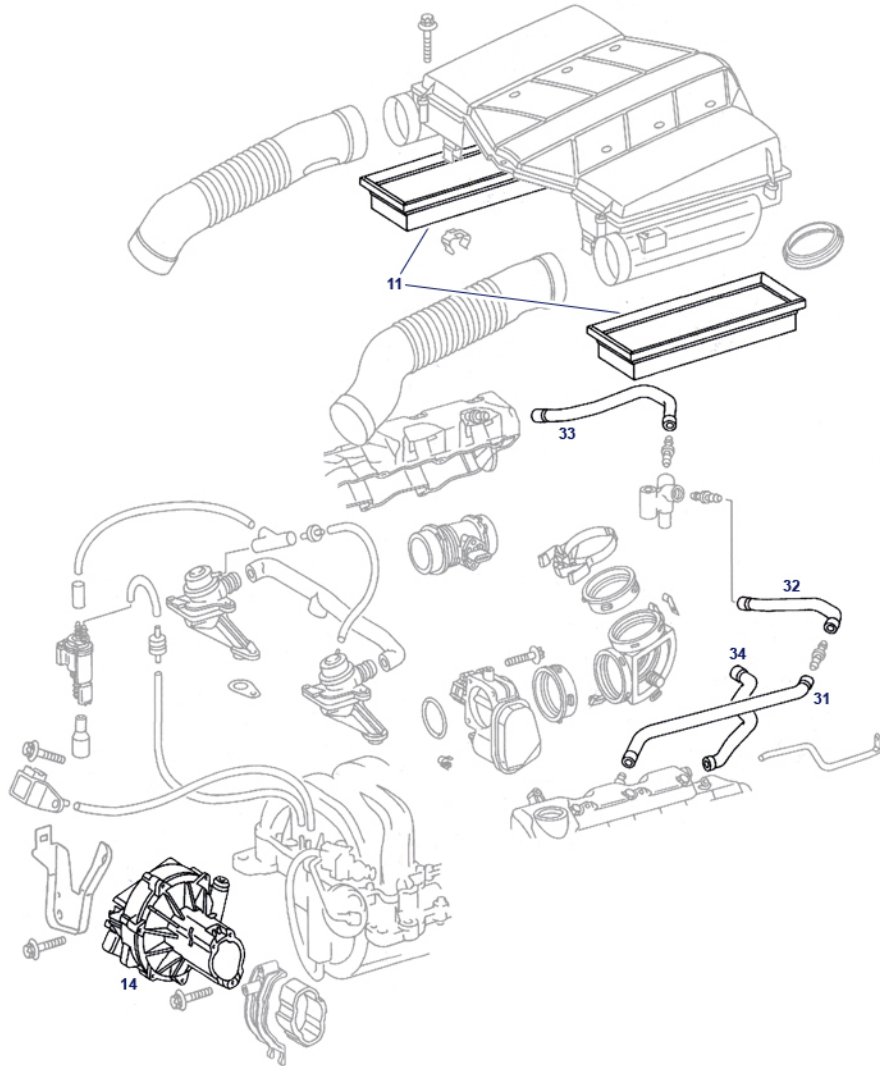

09, 14, 18 Eng.-Vent and Idle Air M112 nat-aspirated

09, 14, 18 Air intake M112 (nat-aspirated), vent, idle

	check valve ref MB A 0021408460	914860	€ 16,66	11	airfilter-set for M112/113/R129	909407	€ 34,62
14	auxiliary air pump, electric	R2914320	N/A	31	Hose idle, M112.94x	R2918301	€ 4,15
32	Hose idle, M112.94x	R2918302	€ 3,55	33	Hose idle, M112.94x	R2918303	€ 5,99
34	Hose idle, M112.94x	R2918304	€ 6,83	81	Vacuum pipe, 2/4mm,per mtr	215027	€ 1,82
82	Pipe, vacuum, per mtr.	715027	€ 5,12	83	Vac hose, 'L'-connector, 3mm	707182	€ 3,06