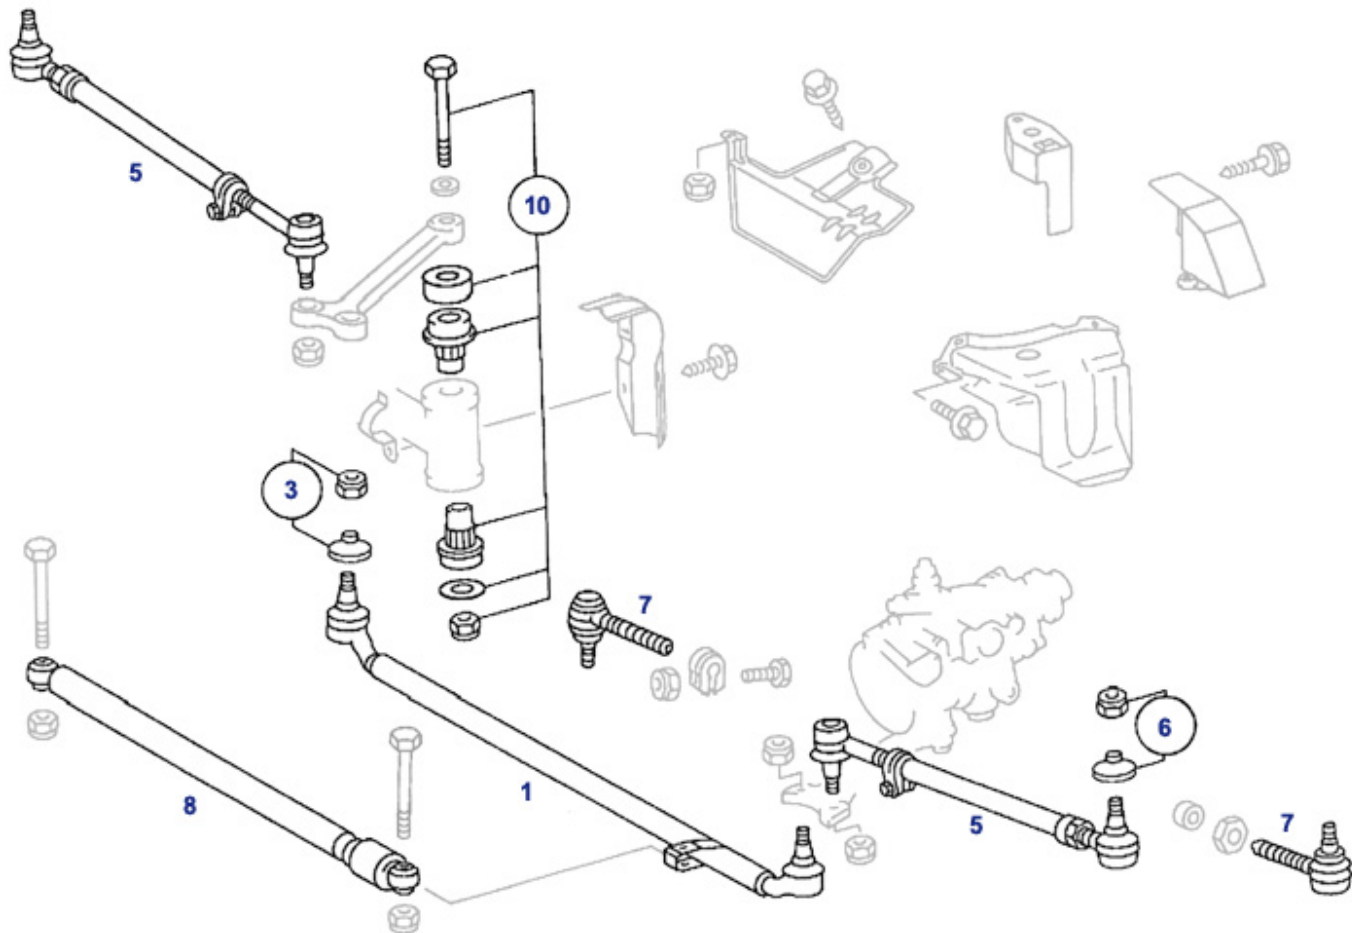

46.a Steering Linkage frt.Axle

46.a Steering Linkage frt.Axle

1	Lenkstange zB 129.066	946060	€ 104,13	3	Manschette, zB Lenkstange	946069	N/A
5	FEBI replaced L=R, see 933090	933089	N/A	5	Tie rod div 129, (febi, LHD & RHD)	933090	€ 43,66
6	Manschette, zB Spurstangenkopf	933095	N/A	7	Tie rod joint long, LH-threaded, FEBI	933091	€ 9,59
7	FEBI product replaced into 933094	933092	N/A	7	Spurstangenkopf lang, Linksgewinde	933093	€ 21,68
7	Spurstangenkopf kurz, Rechtsgewinde, FEBI	933094	€ 17,41	8	Steering damper 129FN ... brand MEYLE	946080	€ 32,50