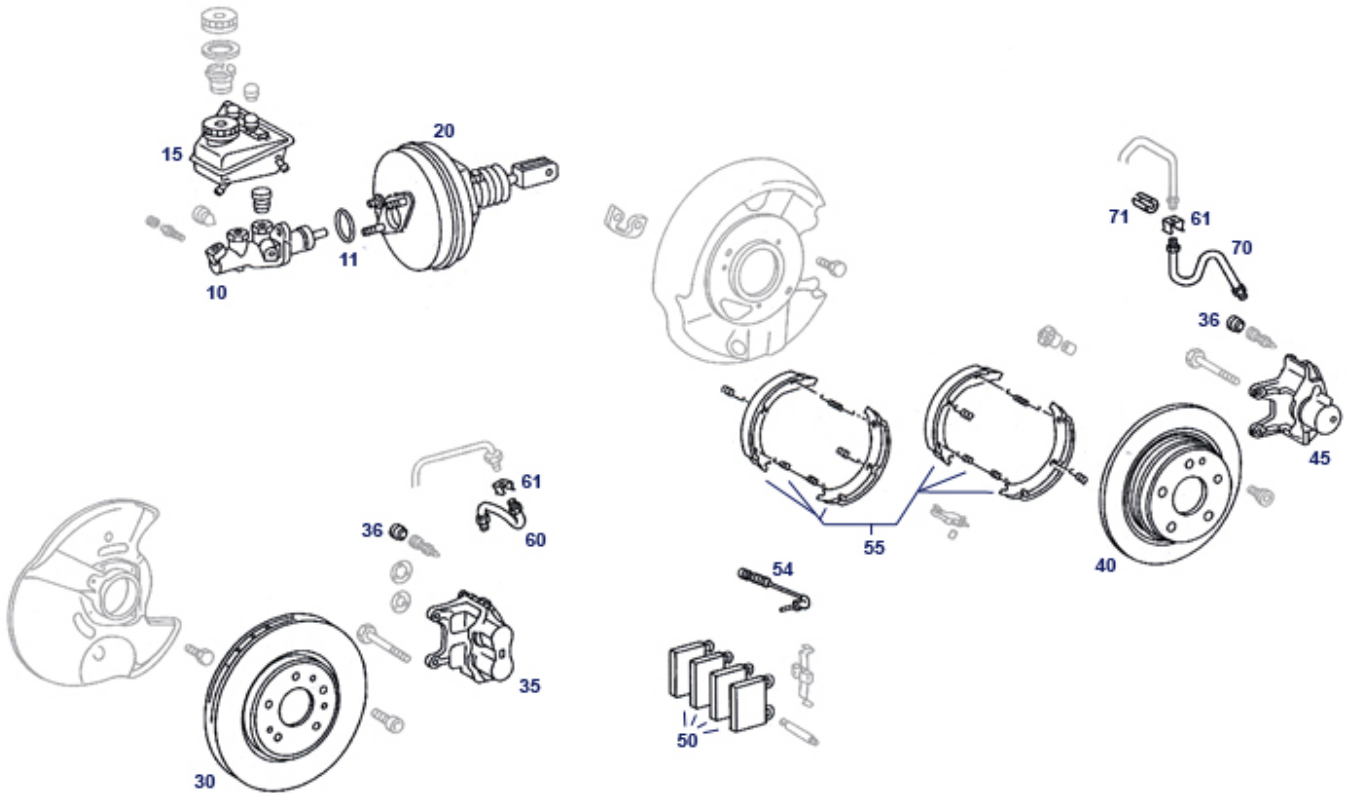

42 Brake

42.c most required brake parts 129.060 std (300SL)

	Brake pad fixture kit rear axle R129 FN	R2942082	€ 6,79		Brake caliper 38mm, rear left R129 R170	942311	€ 130,90
	Brake Servo TRW, 107 from '85, div. 129,126,124	743830	N/A		Brake Servo Textar, 107 from '85, div. 129, 126, 1	743730	€ 292,92
	Cover plate rear brake disc RH, 129, 124, 170, ...	942240	€ 26,36		Cover plate rear brake disc LH, 129, 124, 170, ...	942230	€ 26,36
	handle brake release LHD	942079	€ 64,99		Brake caliper 38mm, rear right. R129 R170	942321	€ 130,90
	A1244270382 Rubber, parking brake pedal LHD..	942090	€ 6,90		Bracket 250-280SL	243658	€ 1,06
10	Mastercyl FEBI, ABS Cars from 09.'85	743814	€ 83,30	10	Mastercyl ATE, ABS Cars from 09.'85	743014	€ 218,95
11	Rep.-Satz HBrZyl	943016	€ 194,52	15	A0024310802 Brake fluid reservoir from	743007	N/A
20	Brake Servo ATE, 107 from '85, div. 129, 126, 124	743030	€ 297,45	20	brake light swich, 4-pole, see illustration	554019	€ 11,70
35	Rep.-Satz Bremssattel zB 129.060 vo	942015	€ 42,66	36	Bleeder valve cap, brake, steering	143041	€ 2,62
50	Satz Bremsklötze Hinterachse	542089	€ 24,82	50	Brake pads, types w.4-piston calipers, FEBI	942030	€ 30,44
54	Wear contact, brake pad	742025	€ 2,52	55	Park brake kit: shoes+springs, 124,129F	542200	€ 22,61
60	Brake hose, 300-500SL fr.	742101	€ 79,99	61	Retaining spring 250-280SL	243058	N/A
70	Brake hose,rr, fits "direct@caliper"	742106	€ 33,20	71	Rubber sleeve	243859	€ 2,38