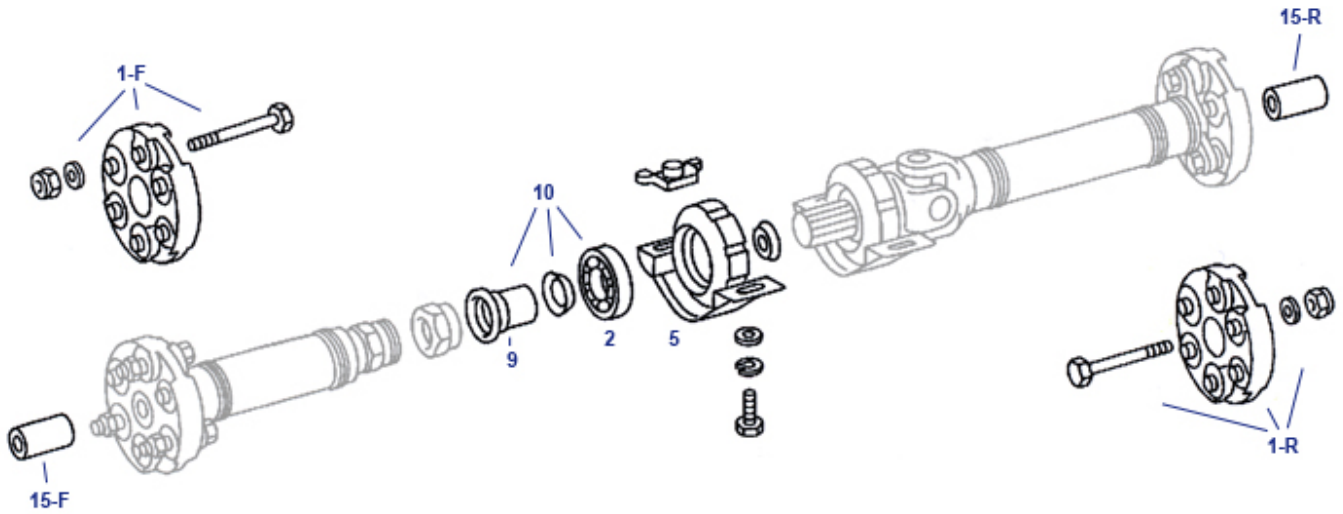

41.a Drive Shaft / prop Shaft, 1st Gen

41.a Drive Shaft / prop Shaft, 1st Gen

129.060 / 129.066

	Drive shaft fits 2103508410	R2935277	€ 356,73		plastic grommet, prop shaft Repro, ref. A 202 411	541012	€ 3,45
1	Rep.-Satz Hardyscheibe zB 129.060 Autm.	941000	€ 82,76	1	Repr.kit,cardan disc	741003	€ 54,44
1	Prop shaft disc kit e.g. 129.066	941001	N/A	2	closed version	241015	€ 10,07
5	Prop shaft ctr mount e.g. 129.060	941018	€ 19,22	5	Prop shaft ctr mount e.g. 129.066	941019	€ 17,85
9	A1154110697 Rubber Grommet Propshaft	741012	N/A	10	A1244100110	741016	N/A
15	Bushing prop shaft 4.gen	741041	€ 31,89	15	Driveshaft Centering Bushing | A1244101032	741042	€ 14,65