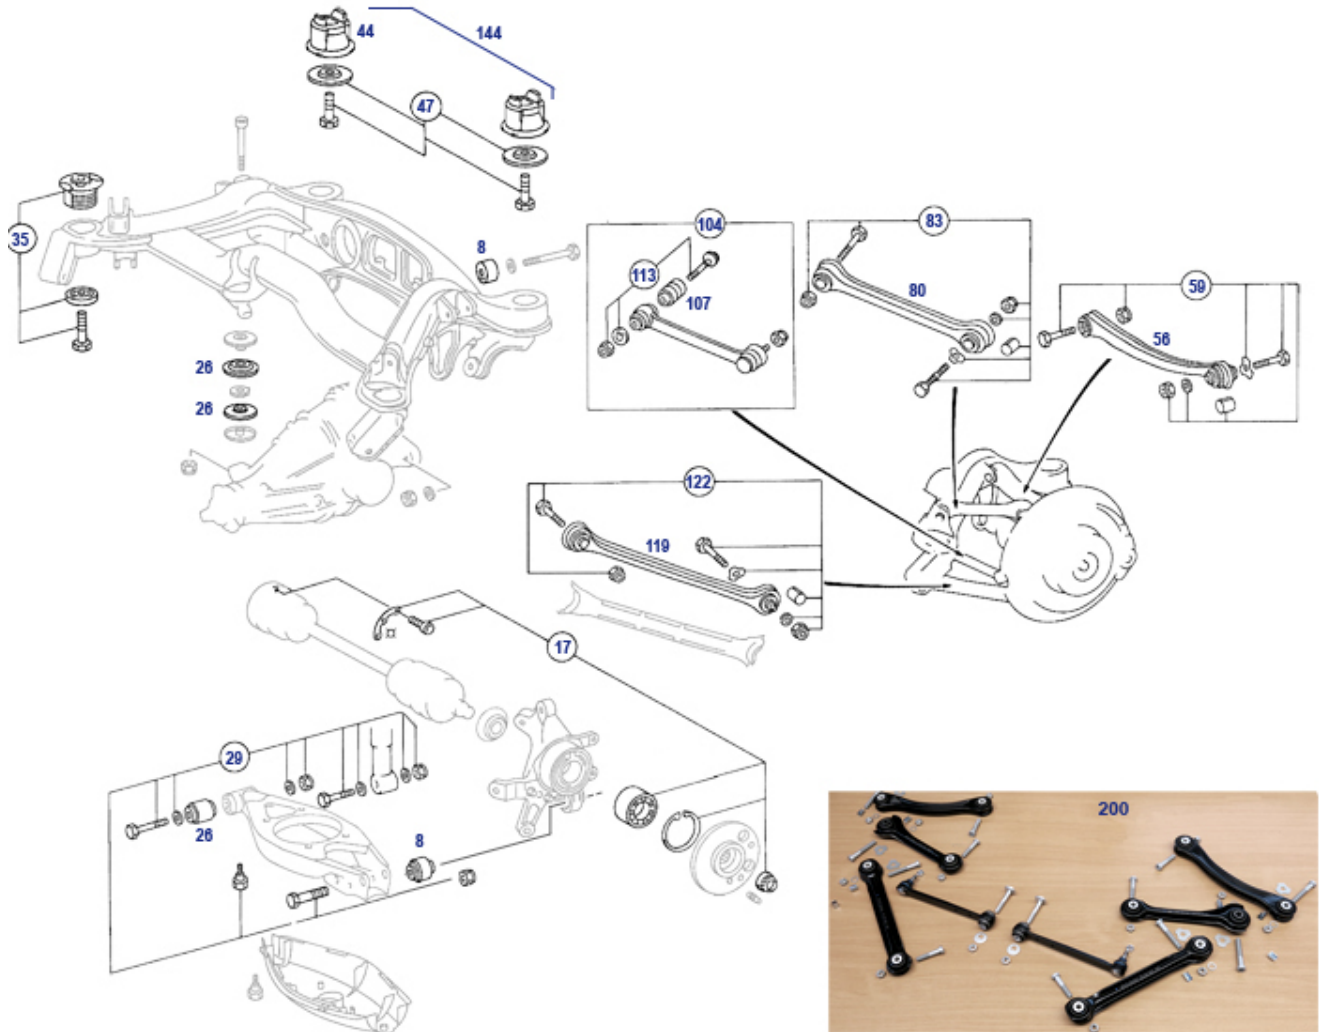

35 Rear Axle Mounts and Control Arms 1st Gen.

35 Rear Axle Mounts and Control Arms 1st Gen.

	Control arm rr axle, spring arm "..0206", w,bushin	R7035062	€ 62,97		suitable for rr suspension with standard diago	932085	€ 6,74
	Drive shaft fits 2103508410	R2935277	€ 356,73		Nut, stud drive shaft /rear axle bearing	R2935057	€ 2,03
	spacer sleeve, pinion shafts from '67, D32xL16, FE	235809	€ 4,93		Nut,diff.end,350/450SL/C FN&	735230	€ 2,93
	Plug screw M24 conical, no collar 40 X 70/76	114025	€ 8,98		Rep-kit inner drive shaft grommet, 300SL Gen 1, SK	R2935318	€ 34,96
		735015	€ 10,14		Bilstein Shock Absorber e.g. 129.060 rear early	932244	€ 189,21
8	Outer mount, spring control arm	935023	€ 12,52	8	Gummilager, Diff hinten an Achse	935030	€ 15,34
8	Tool: support arm joint mover 129, 124, ...	958350	€ 124,95	17	Radlagerset hi.pro Rad, zB 129.060,FEBI	935085	€ 44,74
26	Gummilager Querlenker an Achse	935013	€ 6,64	26	4pcs set Diff mount frt 129 all, 124V8	R2935035	€ 53,55
26	Gummischeibe Diff vo.an Achse	935035	N/A	29	see 935722	935022	€ 18,02
35	Rep.-Satz Hi-Achsträger vo.an Boden	935020	€ 78,23	44	Gummilager Hi-Achsaufh.hi. an Boden	935026	N/A
47	NL! Satz Bef-Teile Hi-Achse hi.an Boden	935028	€ 19,46	56	Lenker "Sturzstrebe"	935070	€ 32,84
59	Rep.-Satz Bef.-Teile Sturzstrebe	935071	€ 5,41	80	Zug-Lenker Hi.-Achse, aktualisiert	935050	€ 18,30
83	Rep.-Satz Bef.-Teile Zugstrebe bis FG	935051	€ 8,59	104	Tie rod rear axle, FEBI	935090	€ 33,36
107	Gummilager Rep.-Version (exzentrisch)	935093	€ 5,95	113	Rep.-Satz Bef.-Teile Spurstange an HA	935094	€ 7,14
119	thrust arm, rear axle R129	935040	€ 24,41	119	Set rr axle ctrl arms MEYLE	935922	€ 197,99