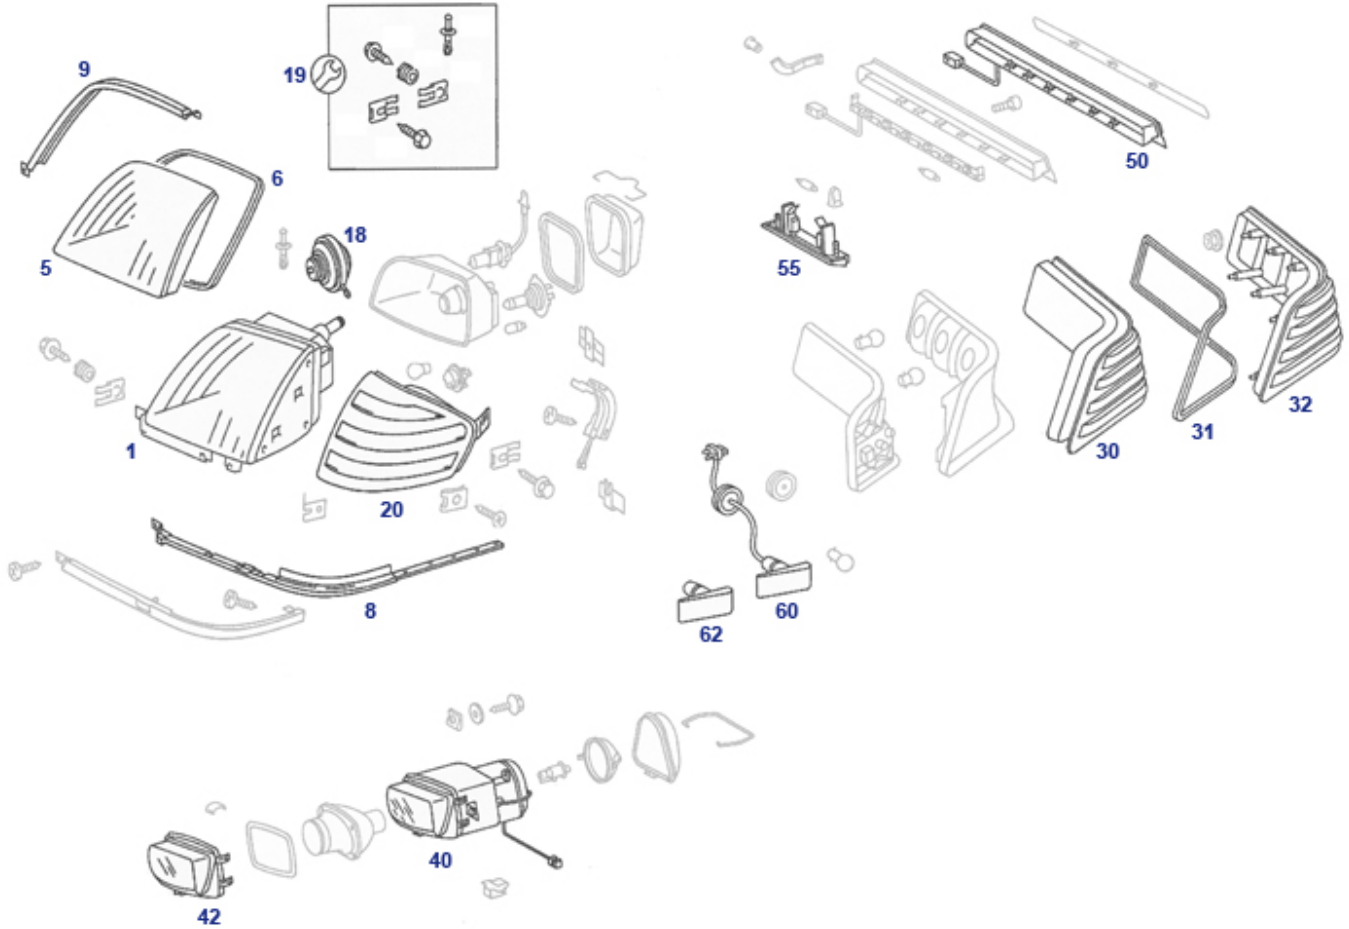

82.a Lighting Equipmt. Euro/Std.

82.a Lighting Equipmt. Euro/Std.

	plastic thread insert, headlamp mount near radiato	982091	€ 1,84		Actuator, light adjuster	R7082541	€ 86,28
1	light switch, iE R129.06-US	954028	€ 45,77	1	A1298202761	982030	N/A
1	headlamp unit left, at SE "level"	982031	€ 457,70	1	A1298202861	982040	N/A
1	headlamp unit right, at SE "level"	982041	€ 457,70	5	Streuscheibe LHD links R129 1.Gen.	982001	N/A
5	Streuscheibe LHD rechts, R129 1.Gen.	982002	N/A	6	Dichtung Streuscheibe	982012	N/A
8	Seal underneath headlights left from FN	982017	N/A	8	Seal underneath headlights right from FN	982018	N/A
9	Seal on headlamp left side	982013	N/A	9	Dichtung an Scheinwerfer re.	982014	N/A
18	A1298002475	980822	N/A	19	Satz Befestigungsmaterial Scheinw.	982212	N/A
20	indicator lamp LH front, white, Marelli, ref.-No.	982170	€ 64,50	20	indicator lamp RH front, white, Marelli, ref.-No.	982180	€ 64,50
20	A1298260043	982070	N/A	20	A1298260143	982080	N/A
30	Schlussleuchte links	982150	N/A	30	Schlussleuchte rechts	982160	N/A
31	Seal, tail light, left or right	982165	N/A	32	Rückleuchtendeckel links, bis FG	982151	N/A
32	Rückleuchtendeckel rechts, bis FG	982161	N/A	40	fog light Marelli LH, ref.No.A1298201156	982311	€ 119,00
40	A1298200156 Nebelscheinw. links 1.Gener	982310	N/A	40	Nebelscheinw. rechts, 1.Gen.	982320	N/A
40	fog light Marelli RH, ref.No.A1298201256	982321	€ 119,00	42	n.a.! Lens, Fog lamp LH	982330	N/A
42	Lens, Fog lamp RH	982340	N/A	50	Zusatzbremsleuchte	982994	N/A
55	Lic plate light, 129, 124	982005	N/A	60	Seitenblinker ab FG..., kplt mit Leitung	982094	N/A
60	Seitenblinker bis FG...,kplt mit Leitung	982093	N/A	62	Seitenblinker ab FG..., ohne Anschluss	982098	N/A
62	Seitenblinker bis FG..., ohne	982097	N/A	99	el. contact switch, door 129, 170,	982021	€ 4,50