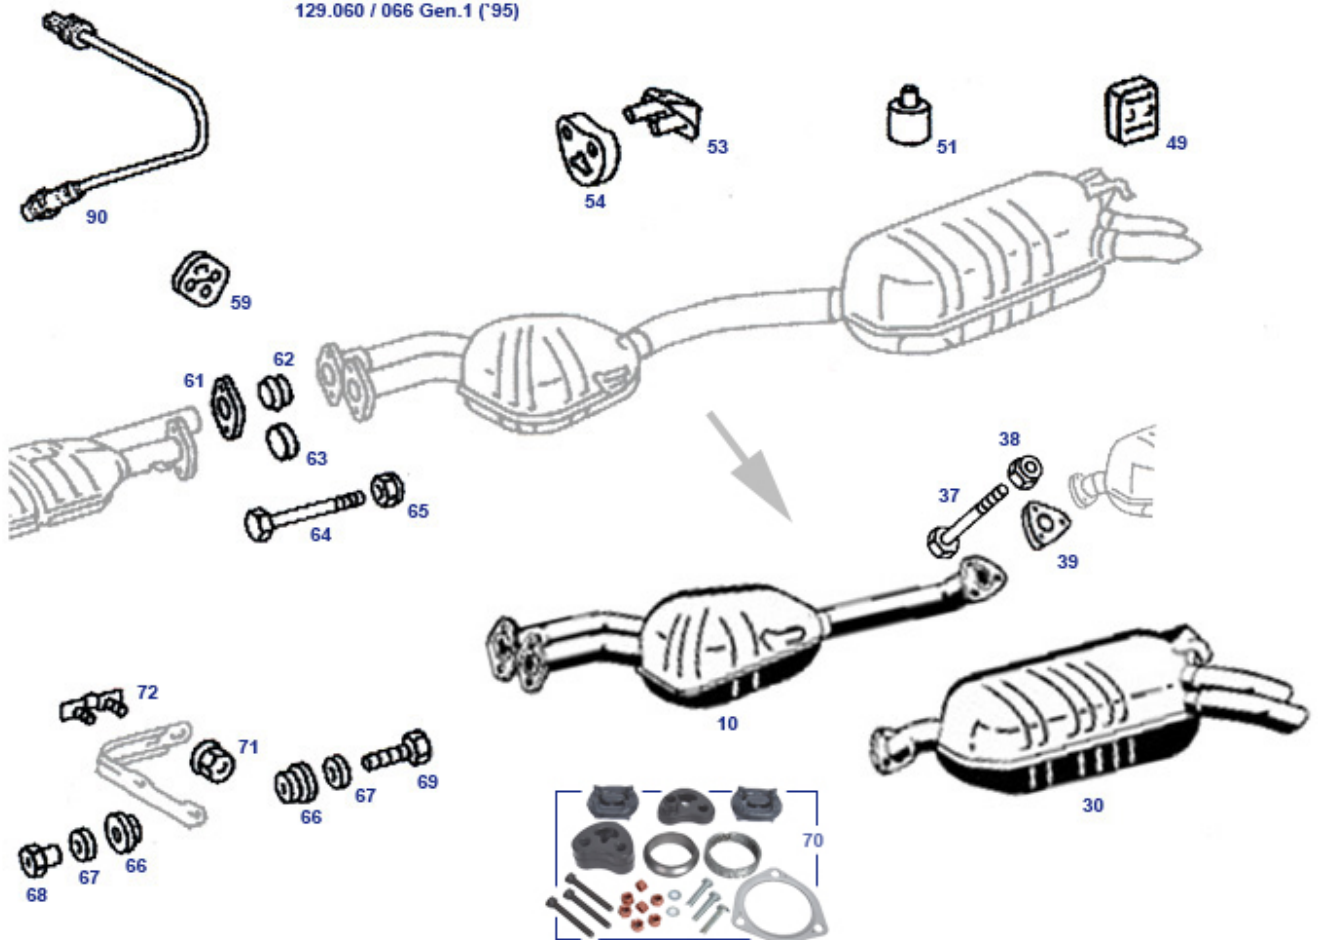

49.a Exhaust from Cat, 1.Generation/1.Series

49.a Exhaust from Cat, 1.Generation/1.Series

129.060 / 066 Gen.1 ('95)

	e.g. R129 mid silencer LH side	949949	N/A		bracket for main silencer, ref.-No. A2014920026	799848	€ 2,14
10	Ctre silencer SL300+24, SL500,Aftermark	949008	€ 392,09	10	Ctre silencer eg 300SL orig., REST	949921	N/A
30	RR muffler e.g. 300SL orig	949931	N/A	30	Rear silencer SL300+24, SL500, Afterm.	949032	€ 666,40
37	Bolt, M8x35, fits drag links	233199	€ 0,44	38	Nut M8, copper, hex 13	714008	€ 2,30
39	gasket, 3-hole flange	949061	€ 6,78	49	Rubber mount ring, ctre, from 09.85	749059	€ 3,25
51	Rubber buffer, exhaust	798747	€ 0,92	53	A1294922341 bracket for exhaust mounting	949052	N/A
54	Exhaust Hanger Rubber e.g. SL500	949039	€ 4,86	54	RR muffler rbr mount	949059	€ 3,63
59	e.g. R129 mid silencer LH side	949049	€ 1,19	59	Exhaust Hanger Rubber	949019	€ 3,30
61	A1404920245 flange for tube connection front left	949055	N/A	62	metal ring right pipe	949062	€ 5,59
63	sealing ring left pipe	949068	€ 4,17	64	hex. flange bolt M8 X 60 @ Y-tube	949048	€ 0,81
66	Rubber shim at exh. bracket	114002	€ 3,83	67	washer 9 X 28 X 3, ref.No. N000440009103	799843	€ 0,30
68	threaded bushing with hexagonal collar	314003	€ 8,93	69	Hex. head screw M8 X 50 zinc plated, N304017008034	799943	€ 0,54
70	fitting kit exhaust e.g. 129.066	949045	€ 29,74	71	prevailing torque type hex. nut with flange M8, re	799845	€ 0,52
72	exhaust bracket at gearbox, ref.No.A1294900044	799846	€ 2,68	90	O2 sensor, e.g. R129 3.0 / 5.0, repl.0095420617	949154	€ 78,84