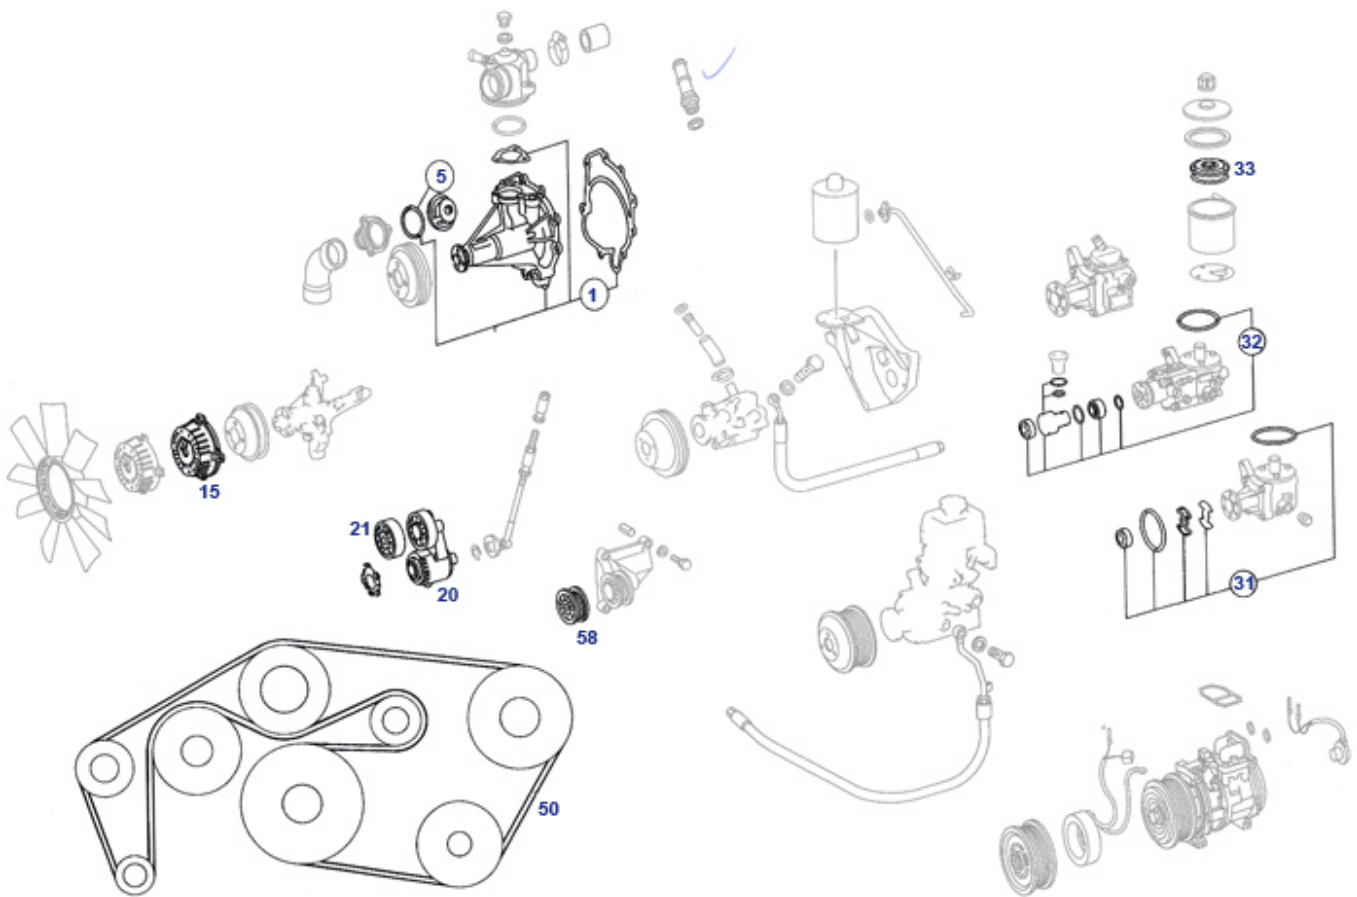

Gasket set, twin pump (PWS+Niveau), pls pump ID	R2946107	N/A	Belt tensioner e.g. 129.066	920802	€ 49,43
	gasket set PWS pumps 1404665001, others	R2946106	€ 28,44	Gasket set, pws pumps 210 466 0501+1901+2001+..	946107	€ 8,75
	Roll, belt guide/tensioner, NoName	920830	€ 13,73	Roll, belt guide / tensioner	920832	€ 13,73
1	Water pump e.g. 119.960,	920025	€ 190,00	Thermostate element 420-500SL/SE 80°C	720011	€ 15,80
15	Fan clutch e.g. 119.960, MEYLE	920500	€ 227,66	Belt tensioner e.g. 129.066, FEBI	920102	€ 176,91
21	Roll, belt guide / tensioner	920132	€ 23,35	Gasket set, PWS-pump, (pump-number required!)	946105	€ 11,60
32	N/A ! Gasket kit pws+oil pump	946106	N/A	see 799022	799822	N/A
50	Belt 2176mm	999107	€ 22,99	Belt, 2523mm	999109	€ 29,10