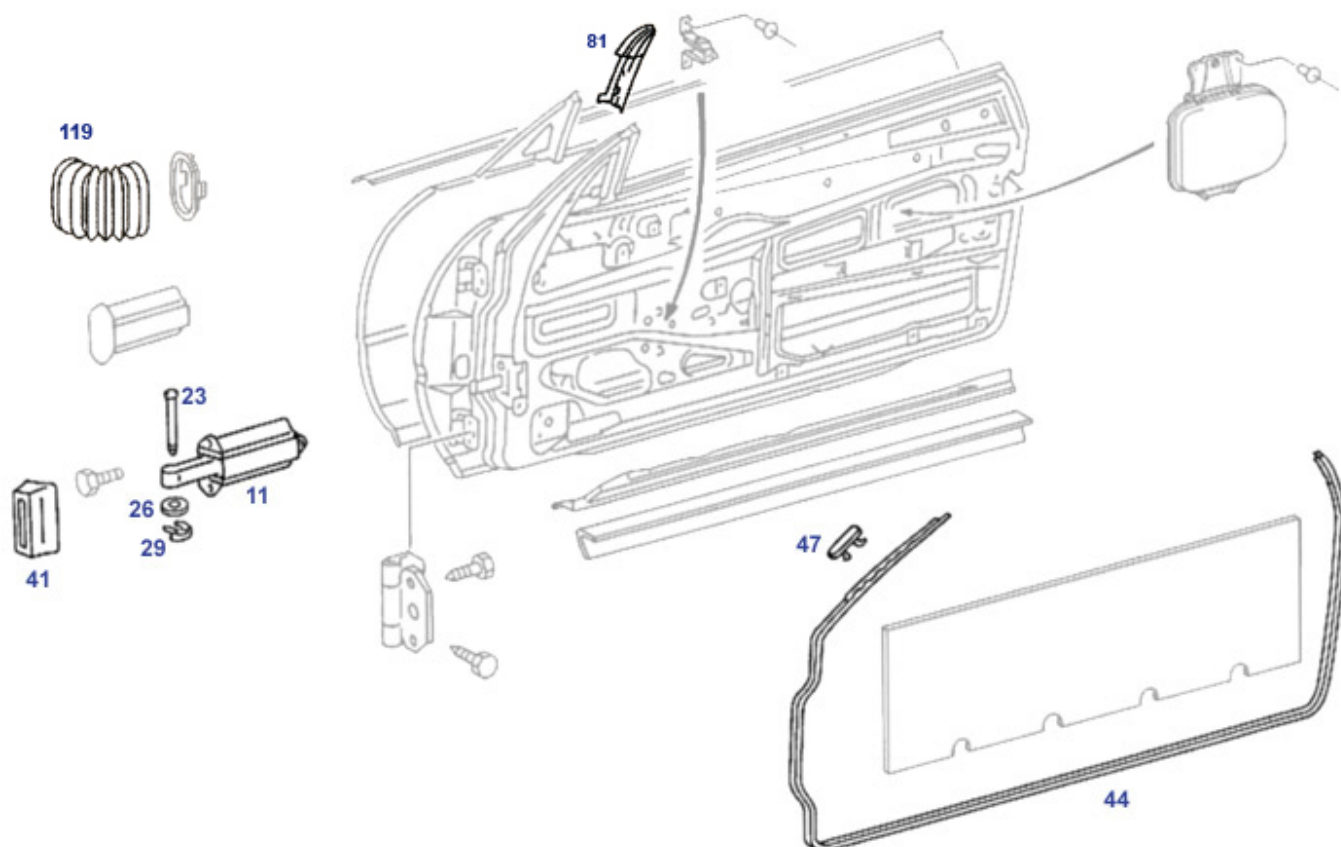

72.a Door, Seals

72.a Door, Seals

	Plastic clips, linkage, locking, doors, ...	998005	€ 1,44		Clip on door trim (16x veh.)	772228	€ 0,48
	clip, door window profile mounting, 129, 124, ...	R2972502	N/A	11	A1297200116	972060	N/A
23	A1239910207	972167	N/A	26	A1269900940	972169	N/A
29	Locking clips, door catch bolt	772118	€ 0,73	41	buffer plug, door catch R129, 201, 124	972165	€ 4,56
44	Door seal LH R129	972100	€ 65,45	44	Door seal R129 RH	972200	€ 65,45
47	A0009901192	972992	N/A	50	Dämmung selbstklebend 2mm x 1,6qm	968171	€ 119,99
50	0,75 sqm mat, Teroson BT-SP100 self adhesive	968173	€ 67,20	81	Guide rubber, window, front Lt.	R2972511	€ 29,16
81	Guide rubber, window, front Rt.	R2972512	€ 29,16	119	protection bellows door wiring	580920	€ 4,41