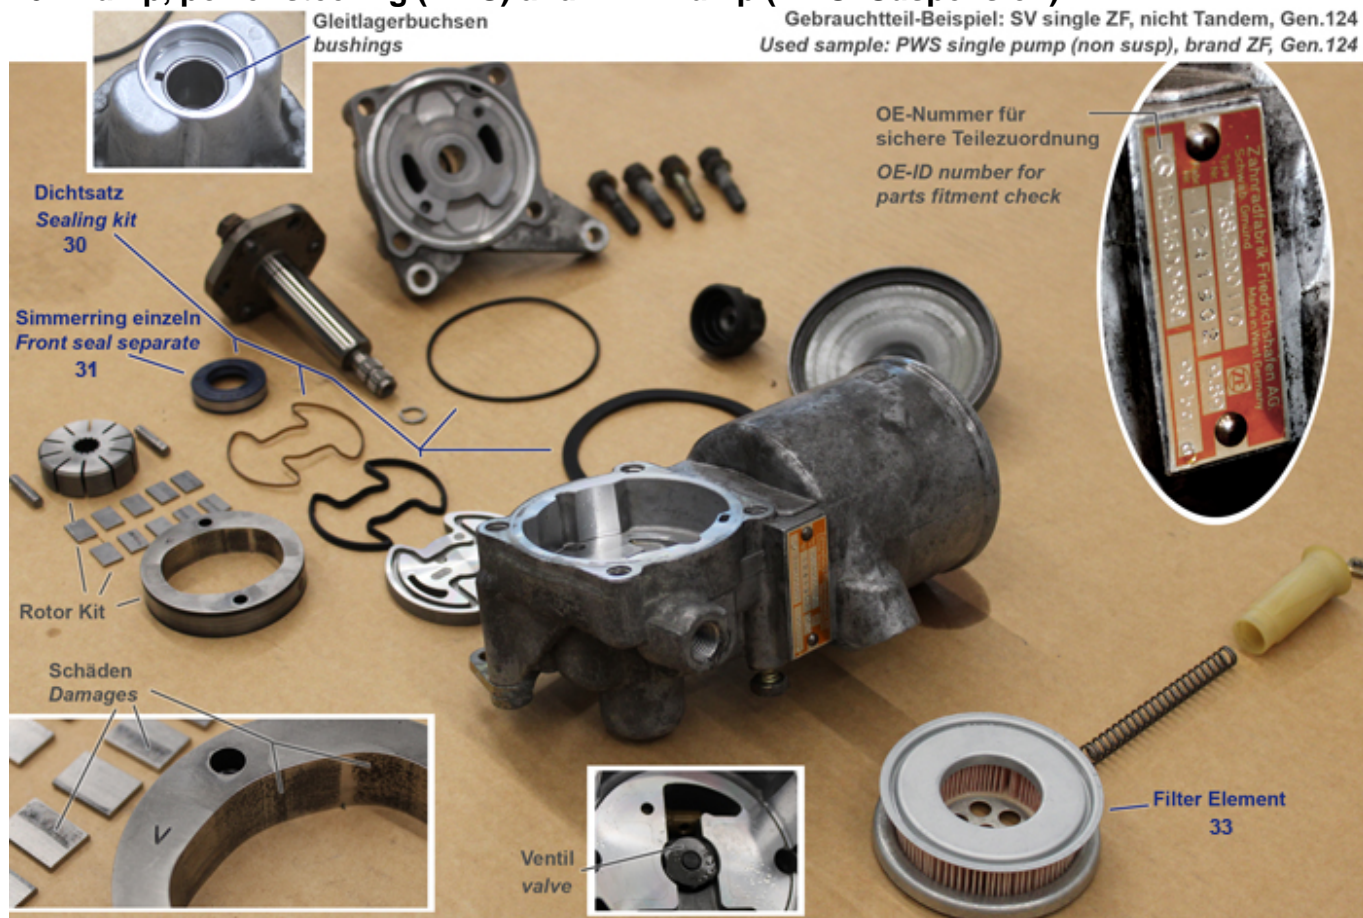

46 Steering, Subgroups

46.f Pump, power steering (PWS) and Twin Pump (PWS+Suspension)

	Rippenriemen 2415mm, zB103 Klima+LuPu	999101	€ 39,90		Rippenriemen 2330mm, zB 103 m.LuPu o.Kl	999104	€ 65,00
	Ribbed fan belt 2175mm, e.g. M103 no A/	999106	€ 39,98		Ribbed fan belt 2257mm, e.g. 103 A/C	999108	€ 30,98
30	seal rings/gaskets pws pump, 124-201-129 pls pump	R2946105	€ 12,07	30	Gasket set, PWS-pump, (pump- number required!)	946105	€ 11,60
30	N/A ! Gasket kit pws+oil pump	946106	N/A	31	Oil seal, PWS pump VT27	246144	€ 6,14