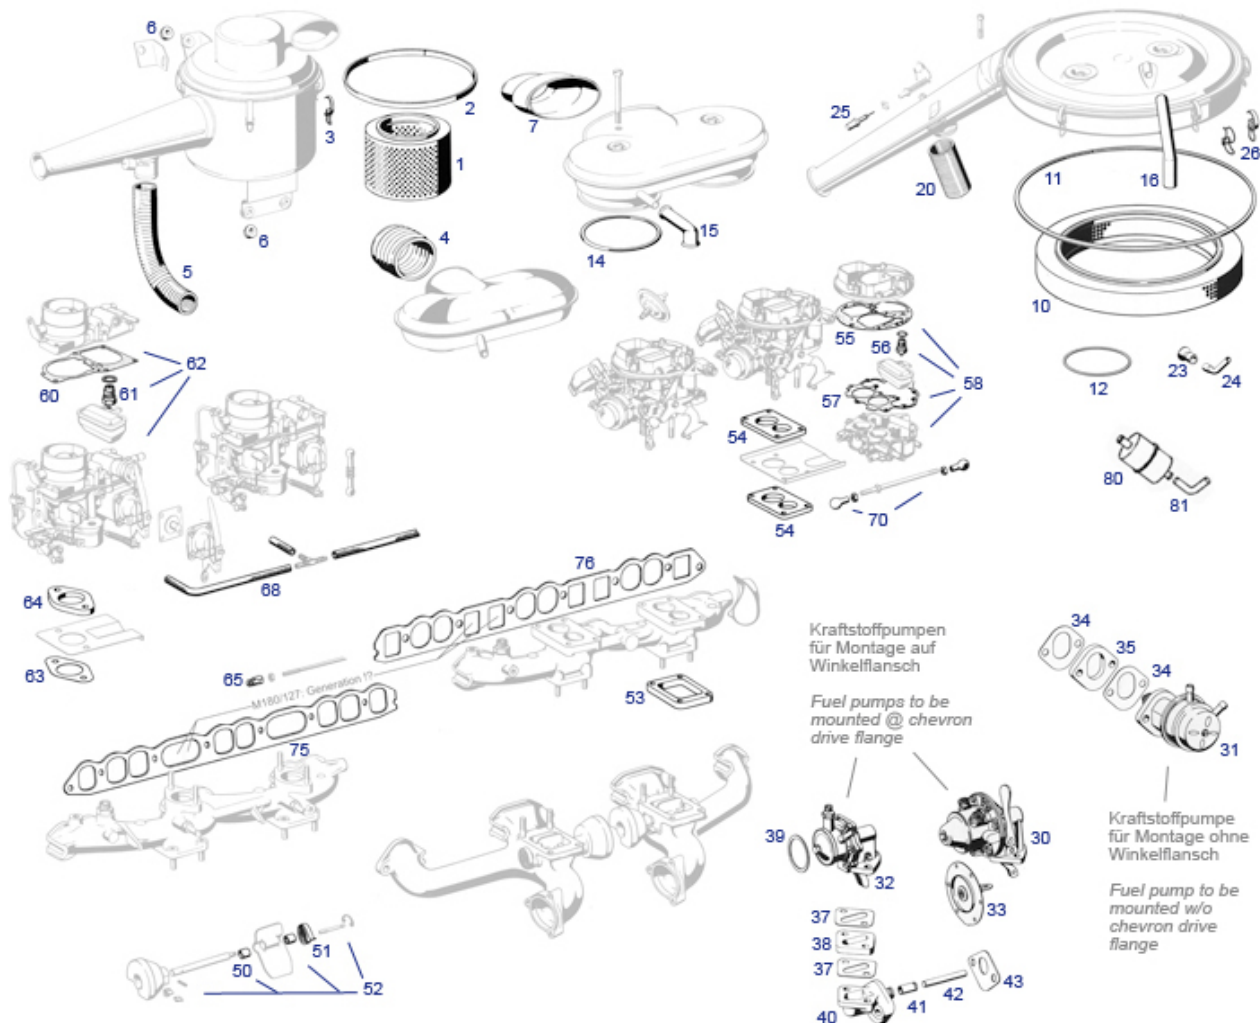

07/09/14 Air/Fuel, Carb-models '59-'76

07/09/14 Air/Fuel, Carb-models '59-'76

	Air filter insert, e.g. 230/230C M115	509402	€ 27,44		A0005862209	509011	N/A
	A0000900251	509012	N/A		A0000941011	814609	N/A
	A0000941311	814608	N/A	1	Air filter element 220S, no-name product	409830	€ 53,55
1	Air filter element	409400	€ 35,33	1	Dichtung unter Micronic-Filter	409031	N/A
1	OE quality	409030	€ 73,64	1	Luftfiltereinsatz 200-250 kl.Tonnenform	809400	€ 21,54
2	Seal for Air filter Lid (1m) | A0000942079	214020	€ 4,17	3	A0000941255 Snap fastener,air filter	214025	N/A
4	A1800940291	309004	N/A	4	A1290940082	809003	€ 89,99
4	Air hose ca. 200mm	809001	€ 53,10	5	A0000941582	409019	N/A
6	Rbr buffer e.g. air filter box	509405	N/A	6	A0009978781	598792	N/A
7	A1800940491	809005	N/A	10	N/A ! Air filter element e.g. M110 Carb	509409	N/A
10	Luftfiltereinsatz M130/114 V 250C/280S	509400	€ 30,80	11	A0010942380 Felt profile, e.g. Filter housing	714020	N/A
14	Seal ring AIT-housg to INAT-Carb	509045	€ 6,14	15	Engine ventilation	209805	€ 5,02
16	A1140940082 Hose	809208	N/A	20	1m Papp-Flexschlauch verstärkt, 55/60mm	809019	N/A
20	A0010940082	309019	N/A	20	A0000946382	509019	N/A
23	A1140940191	509209	N/A	24	A1140940232	509007	N/A
25	A0000940464	509079	N/A	26	spring clip airfilter housing	814025	N/A
30	Fuel pump, as original with primer lever with gask	109090	€ 308,88	31	Mech. fuel pump, engines with no drive flange	509092	€ 70,50
32	Fuel pump similar 509190, but labelled "Pierburg"	509090	€ 97,28	32	Fuelpump, div., see picture	509790	€ 71,00