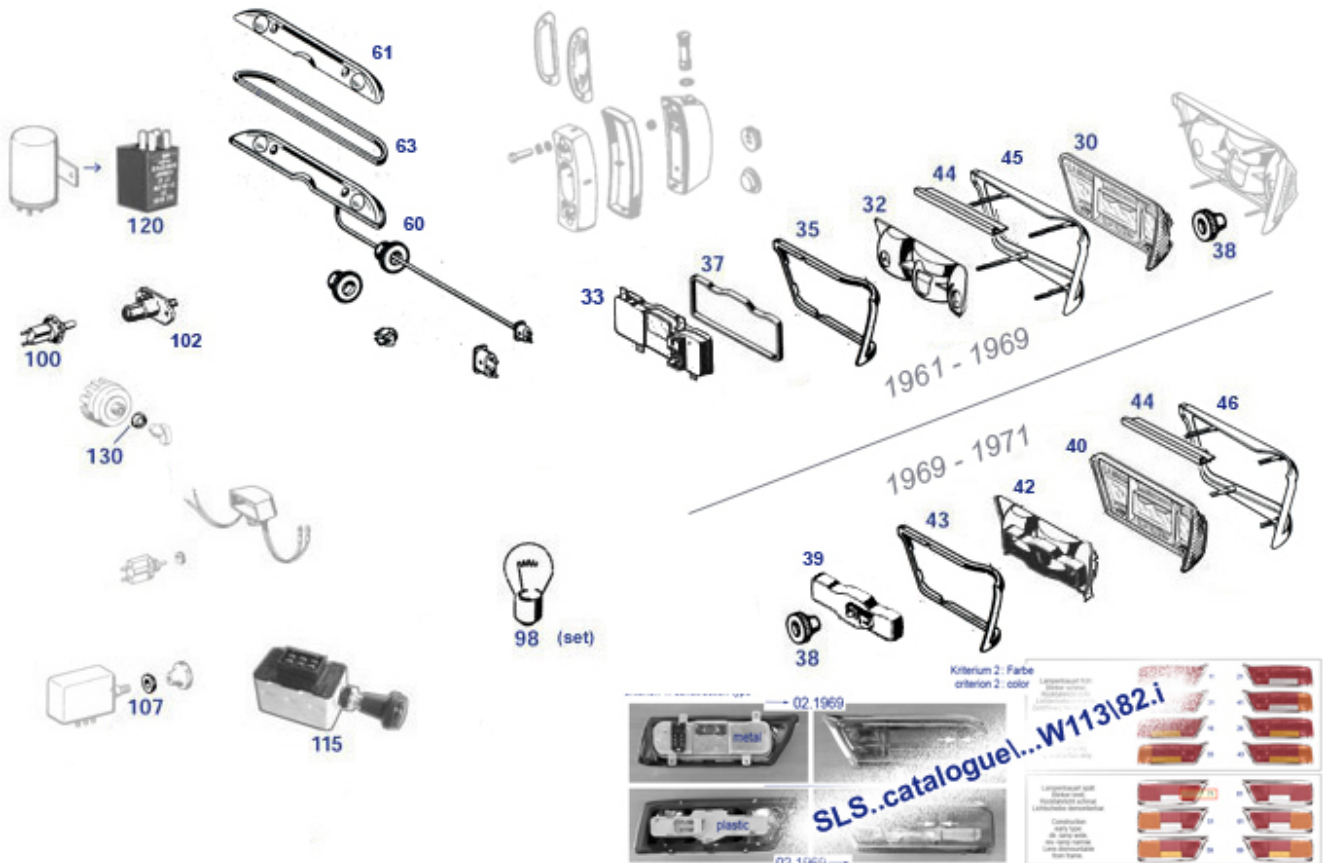

82.c Tail Lights W111-2-door (Cab/Cpe)

82.c Tail Lights W111-2-door (Cab/Cpe)

	clip, e.g. wire fixture 190SL, R113	254874	€ 1,50		Knob,small,heater blower switch, see picture	382825	€ 61,90
	R/C107				A0085452028 Cable connector, 1 pole,und	254078	N/A
	Spring clip for Rt.+Lt. cable	254071	€ 0,83		Knob, A/C-vent, green dot	382027	€ 52,30
	inner housing female 1pole, to combine with 754198	754196	N/A				
30	Tail Lamp Lens - Left	282111	€ 143,99	30	Lens w.o. frame, red/red, Rt.	282121	€ 143,99
30	Left Tail Lamp Lens w/o. frame, red/yellow	282131	€ 143,99	30	Taillight lens early LH rd/ye/ye (FR)	282133	€ 143,99
30	Right Tail Lamp Lens w/o. frame, red/yellow	282141	€ 143,99	30	Taillight lens early RH rd/ye/ye (FR)	282143	€ 143,99
32	Reflector RH, taillight "early style"	282108	€ 81,00	32	Reflector LH, taillight "early style"	282109	€ 81,00
33	Lampholder '63 - '69 right side	282114	€ 155,99	33	Lampholder '63-'69 left side	282115	€ 155,99
35	Seal, taillight LH, 220SEb/C	382117	€ 45,99	35	Seal, taillight 220SEb/C RH	382118	€ 45,99
35	Seal, taillight LH, 220SEb/C	382817	€ 99,90	35	Seal, taillight 220SEb/C RH	382818	€ 99,90
37	Seal Rear Lampholder/Bracking Board | (61cm) / ->	282119	€ 4,74	38	Milled plastic nut, rr lamp 108/111	382855	€ 3,34
38	Milled M5 nut, plastic, white	282655	€ 7,04	40	Lens rear light LH. 69-> red-yellow	282151	€ 189,39
40	Lens rear light RH. 69-> red-yellow	282161	€ 189,39	42	Mirror, fits LH taillight "late style"	282158	€ 133,99
42	Mirror fits RH taillight "late style"	282168	€ 133,99	43	seal taillight left	382217	€ 59,50
43	seal taillight right	382218	€ 59,50	44	Rubber profile, 1m rear lights, R113	282157	€ 8,22
46	Chrome bezel tail lamp 111cpe/conv RH late repro	382162	€ 254,90	46	Chrome bezel tail lamp 111cpe/conv LH late repro	382152	€ 254,90
60	Lic plate light 111	382005	N/A	61	Chrome cover, lic plate light 108-111	382006	N/A
63	rubber, licence light @ bumper 111,108	382053	€ 9,00	64	Grommet, 5/25,bulkhead	299012	€ 2,09
66	holder plug, lic plate lamp wiring 111-108	398822	€ 13,15	98	Bulb 12V 15W BA15S, halo modernized	399083	€ 3,69
100	A0008210252 Door switch, version flat poles	182021	€ 28,98	100	Rubbershim @ door switch	182121	€ 12,50
100	Door switch round pin connectors	282721	€ 60,75	100	Door switch, Reproduction	182821	€ 26,00
100	Switch, flat connectors	282031	€ 10,21	102	Trunk(boot) light and switch '59-'85	282022	€ 40,58