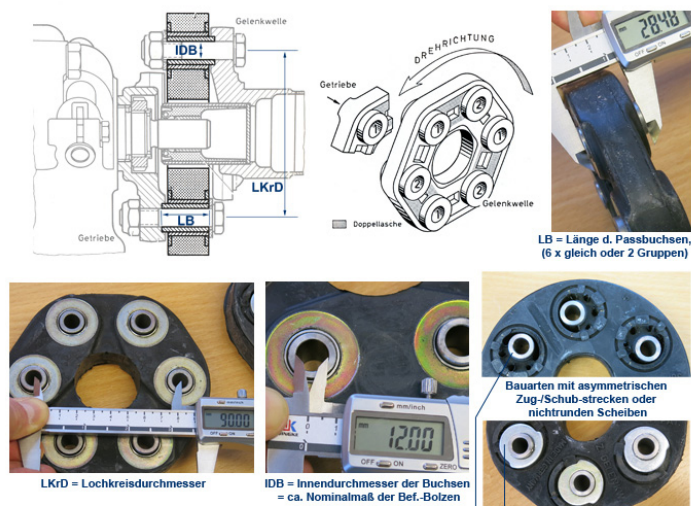

41.d Flexible prop shaft discs by dimension

41.d Flexible prop shaft discs by dimension

Inhalt in SLS-Art-nr.	Scheibe einzeln SLS-Art-nr.	LKrD (mm)	LB (mm)	IdB (mm)
141000	141001	80	22	12
241800	241001	90	23,3	14
741000	741111	90	26	10
741002	741112	90	29	10
741001/010	741114	90	34/37	10
741003	741124	90	28,5	10
	541114	90	26	10
741120	741121	110	26	12