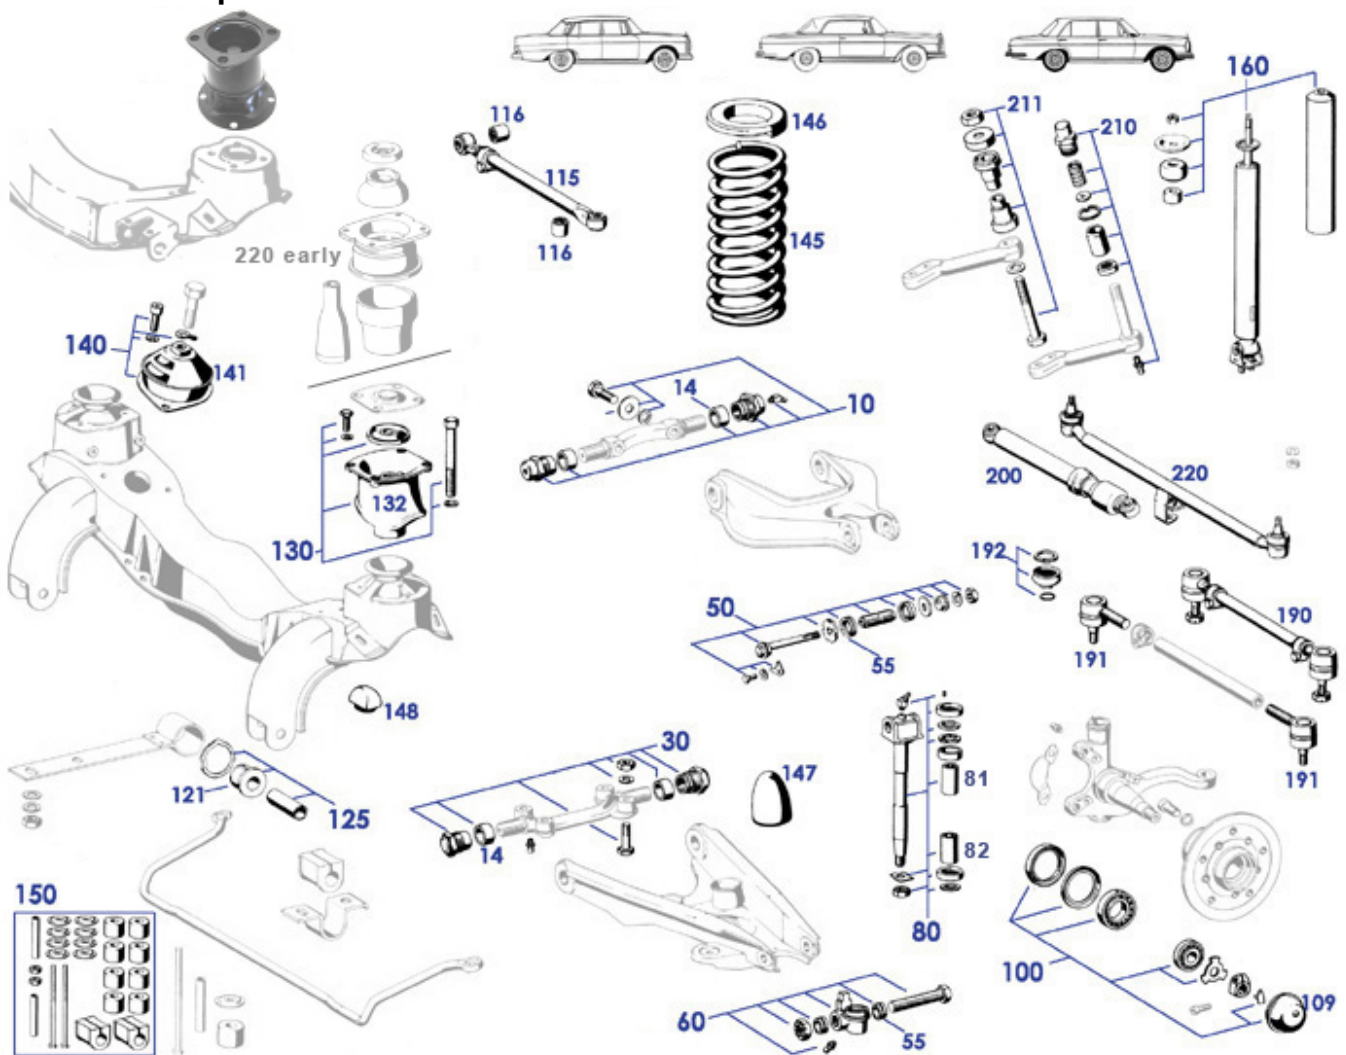

68	Rubber buffer, upper ctrl-arm L or R	133070	€ 19,12	71	Torsion Bar Mtg. Kit. for 1 car	158000	€ 97,76
72	Buffer,rbr., torsion bar, 22mm	432016	€ 16,51	72	Rubber mount torsion bar 20mm	132015	€ 18,50
72	Buffer,rbr.,torsion bar,p'toon	432015	€ 6,19	75	Rubber buffer, torsion bar rod	132017	€ 8,29
81	Buffer, rubber,up. fr., fr. s'frame	433060	€ 29,58	82	Buffer, rbr.,lower, fr. s'frame	433065	€ 7,44
83	Sleeve	133054	€ 8,35	84	Reinforcing shim, replaced style	133051	€ 2,56
85	Locking shim, fits old style washer	133052	€ 4,96	86	Special bolt, frt axle->frame M12 X 1,5 X 57	133053	€ 36,33
90	Puller plate >021979	142610	€ 19,90	90	Bearing retainer ring 06.61->, orig.	142600	€ 79,67
91	Vgl.-No: A0039979346, Ab Baujahr Achsen Ponton sp	142625	€ 8,88	91	Front axle seal >021979	142620	€ 15,45
92	Inner front wheel bearing ->021979	142585	€ 11,16	92	Wheel bearing, inner, 06.61 -> 89	142580	€ 7,14
93	Front axle outer bearing >021979	142640	€ 14,65	93	Wheel bearing, outer	142630	€ 4,58
100	Drag link, 6-cyl. pontoon	446062	€ 110,32	100	Drag link 190SL ->5501501, LHD	146041	€ 186,43
100	Drag link 190,b,SL 5501502->, LHD	146040	€ 74,28	100	Drag link, 180,D,Db,Dc	446060	€ 152,99
102	A1803301203 Tie rod Pontoon 6-Cyl.short	433000	N/A	104	Left Tie Rod end -"Febi"	233091	€ 7,25
104	Right Tie Rod end -"Febi"	233092	€ 7,25	111	A0003300485 Boot w/attaching ring	233093	N/A

33.b Front suspension 1959-1972

Rubber mount, torsion bar 22mm	332050	€ 10,39	Tie rod R113; 63-72,others up to'85	233090	N/A
Cap, front wheel bearings 110-115, ..B-quality	B233079	€ 5,30	washer 13mm zinc plated	333043	€ 0,20
Split pin 2,5 x 25, fits crown nuts seering linkag	133007	€ 0,24	Castle nut M10X1, long shape, early joint	133006	€ 2,38
Castle nut M10X1, thin shape, early joint	133706	€ 2,45	Cotter pin 2,0 x 25, e.g. tie rod nuts	299460	€ 0,12
Split pin 3x36	133059	€ 0,18	Washer at clamping nut, no inner	233972	€ 27,97