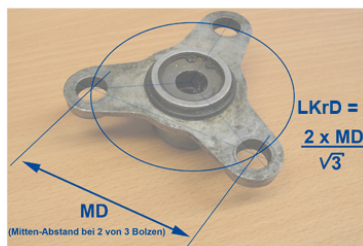

Set prop shaft disc, M117 models + 380from VIN	741710	€ 60,69	Joint disc, 90mm bolt circle	241801	€ 55,93
plastic grommet, prop shaft Repr.	541012	€ 3,45	Nut, rear prop shaft fitting	241048	€ 0,92
ref. A 202 411 valve cap, black	740035	€ 0,07	141001 Joint disc, 80mm bolt circle, eg 190earl	141001	€ 67,95
241001 Joint disc, 90mm bolt circle	241001	€ 71,25	541114 Flex disc, prop shaft, no bolts	541114	€ 46,41
741000 Repr.kit,cardan disc,rear 350 SL/C, 280/380 Chassi	741000	€ 57,19	741001 Repr.kit,cardan disc,rear 280SL/C cn	741001	€ 70,07
741002 Repr.kit,prop-disc 2.8 autm. late	741002	€ 80,92	741003 Repr.kit,cardan disc	741003	€ 54,44
741010 Repr.kit,cardan disc,fr. 300SL	741010	€ 78,09	741111 Flex disc, prop shaft, no bolts	741111	€ 52,36
741112 Flex disc, prop shaft, no bolts	741112	€ 82,11	741114 Flex disc, prop shaft, no bolts	741114	€ 51,17
741120 Set prop shaft disc, M117 models + 380from VIN	741120	€ 109,09	741121 Flex disc, prop shaft large M117 models + 380from	741121	€ 74,46