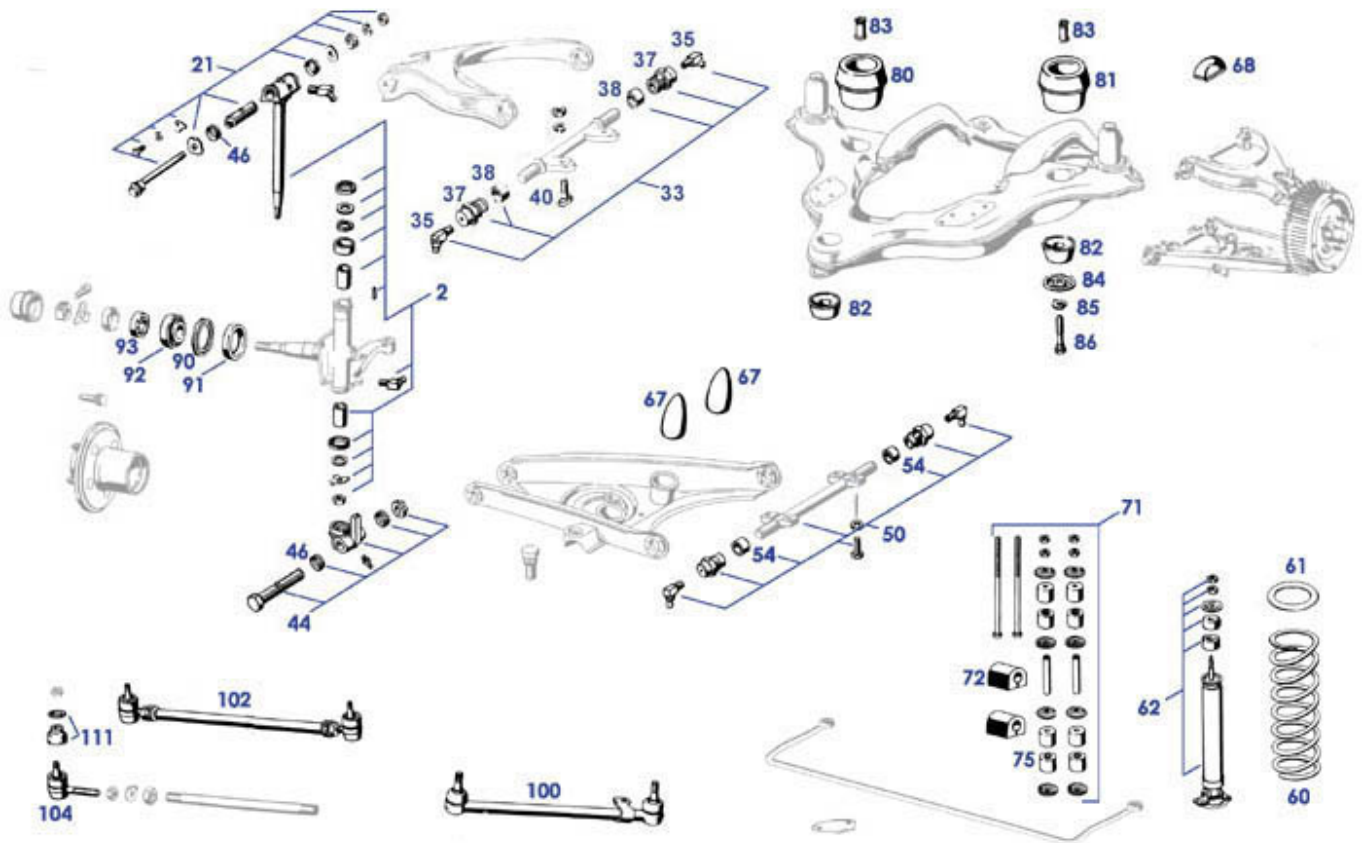

33 Front suspension

33.a Front suspension 1955-1961

Repr.set,k'pin/bushes,p'too Ponton	433850	€ 119,00	- NL - Vorderfeder Ponton	432001	N/A		
pin 2,5 m6 X 6	233750	€ 0,31	15,1mm/4-Zyl.	233880	€ 39,88		
Inner Upper control arm kit	133020	N/A	incl. cap and copper leaf, no clamping nut	458000	N/A		
Cap for grease nipple, red	333048	€ 0,65	A1805860046	433006	N/A		
A1803330030	433042	N/A	Kronenmutter unbeschichtet	433055	€ 33,46		
Washer at clamping nut, with inner pintle	133972	€ 26,78	Gummipuffer, V-achsträger hi.	233077	€ 32,53		
Washer at clamping nut, no inner pintle	233972	€ 27,97	Clamp nut | multiple cars from 1956-1985 | A120334	133059	€ 0,18		
Cotter pin 2,0 x 25, e.g. tie rod nuts	299460	€ 0,12	Split pin 3x36	133706	€ 2,45		
Locking shim, old style tie rods	499015	N/A	Castle nut M10X1, thin shape, early joint	133005	N/A		
Castle nut M10X1, long shape, early joint	133006	€ 2,38	Rest: Tie rod pipe, 190SL late	133007	€ 0,24		
Bush, king pin, upper, FEBI	233052	N/A	Split pin 2,5 x 25, fits crown nuts seering linkag	233053	€ 14,28		
Repr.set,k'pin/bushes,p'too Ponton	433050	€ 374,85	Bush, king pin, lower=L45mm	133010	€ 47,67		
35	Grease nipple, M8, 90°	133047	€ 0,57	37	Threaded bush, 30.9mm, with groove	133039	€ 25,29
37	Threaded bush, 29.9mm (no groove)	133038	€ 25,25	40	A1203330071 Mtg.bolt upper inner	133044	N/A
44	Control arm rep. kit, lower outer, FEBI	133030	€ 61,17	44	Repair kit, control arm outer, lower+upper 1 side	133025	€ 80,50
46	Seal Ring, upper & lower	133015	€ 8,45	54	Sealing rings, Upper or lower	133041	€ 2,05
60	Spring, front, 220S/SE,p'toon	432000	€ 182,15	61	Shim	132011	€ 5,15
62	Shock absorber front, Bilstein Gas	132111	€ 324,99	67	Rubber bumper, lower	133080	€ 21,04