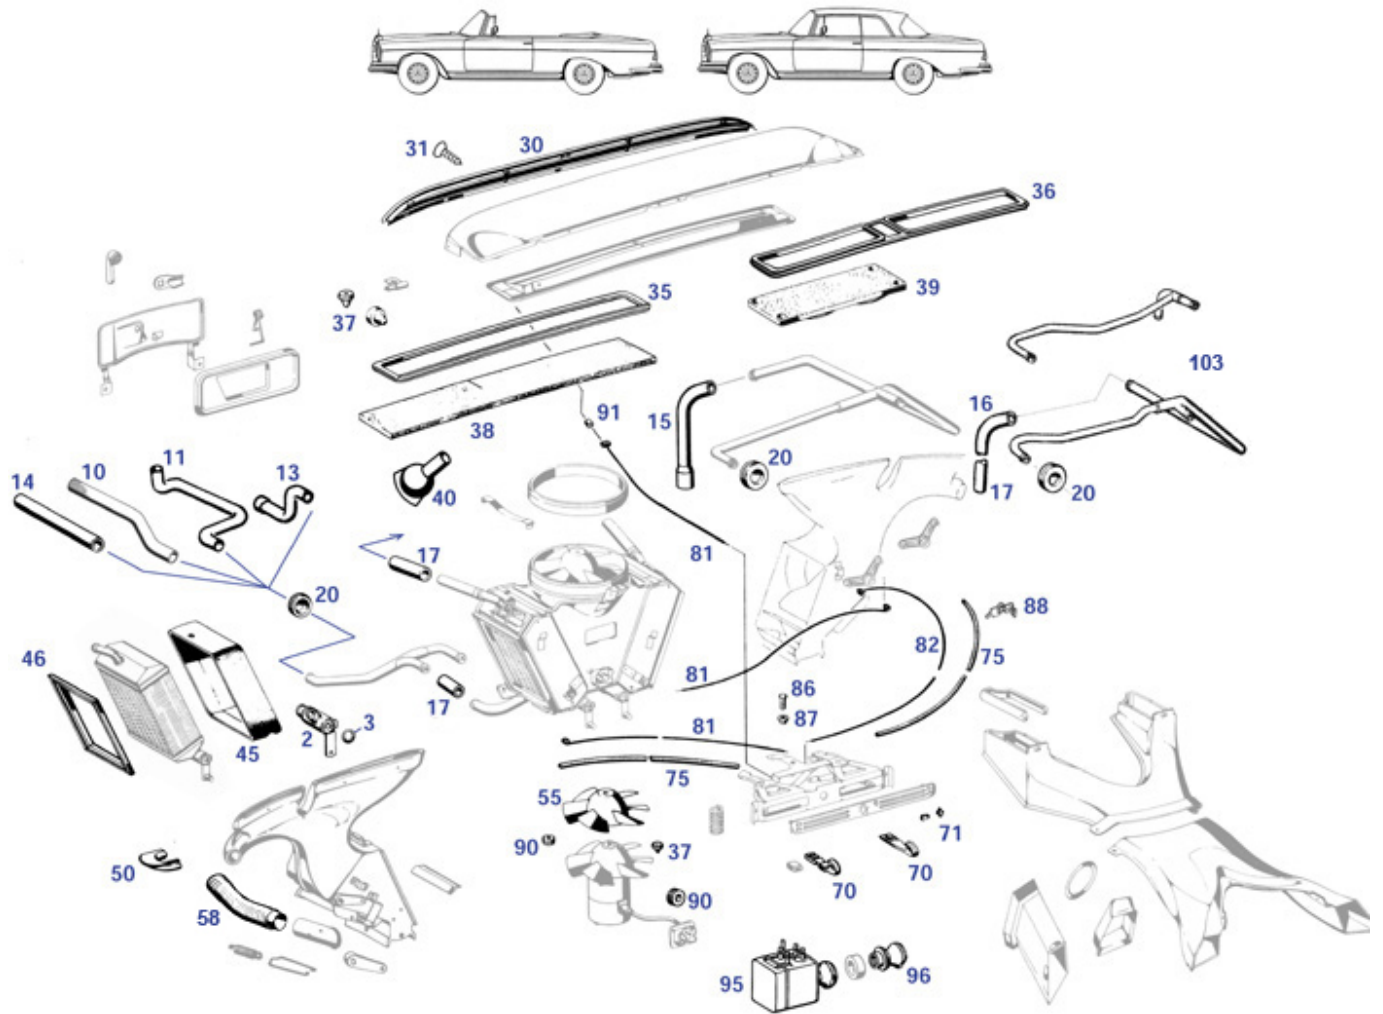

83 Heater System W111 Coupe/Cabriolet

83 Heater System W111 Coupe/Cabriolet

	A1088310594	250029	N/A	A1118330440	383402	N/A	
	Set 2pcs heater tubes,	483800	€ 275,00	see 483100 identical product	483100	€ 398,30	
	Pontoon-6-Cyl., 220a/S/SE,	883809	€ 80,55	A1088310294 see 250806	250006	N/A	
	replacement: fan motor, without						
	blade						
2	A0008350420	383016	N/A	2	A0008350320	383015	N/A
3	Sealing ring, heater valve	283022	€ 2,31	3	A0008354898 Seal ring, heater	883022	N/A
					valve 108		
10	A1088310094 Water hose 2.2/2.5	850006	N/A	11	A1088310494 Water hose	850020	N/A
	CylH->he				CylH->heater in		
13	A1098310694 Water hose V8	850008	N/A	13	A1098310494 Water hose V8	850009	N/A
	CylH->heater				CylH->heater		
15	Heater return hose, S-shape	250806	€ 13,01	15	see 250028	350028	N/A
	w.reducer						
16	CL hose, bent, no reducer, heater	250829	€ 26,03	17	Water hose, i/D 18mm per metre	250019	€ 19,10
	retur						
17	1m water hose 15 x 24mm	350016	€ 19,99	20	Rubber grommet, return	299004	€ 0,50
20	Rubber grommet	299005	€ 2,59	30	A1118300218	383020	N/A
31	Screw, grille/bodywork	283021	€ 1,90	35	Seal, heater duct, W111 cpe/cab	383110	€ 79,49
36	Gasket, air duct flap	383112	€ 58,25	37	Rubber buffer 5mm,121,113,10	298066	€ 0,89
	W110/112-4-door						
38	A1118315065	383111	N/A	39	A1108300518	383113	N/A
40	Ball Grommet for Bulkhead	283032	€ 25,75	45	Seal heat exchanger	383080	N/A
	Drainage Pipes						
46	Seal heater exchanger	383070	N/A	50	Rubbermount, defroster air duct	283837	€ 3,69
					R113, 110/111 div.		
50	del-t: sponge mount	283037	N/A	55	A0008350785	383013	N/A
58	1m heater vent hose ID 32	383036	€ 136,26	70	Heater control lever, chrome	183401	€ 80,55