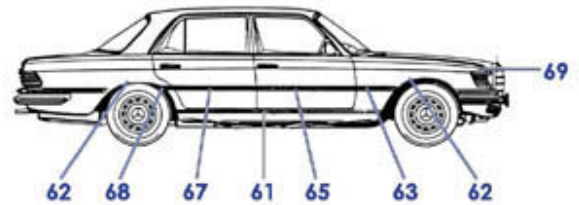

69/88 Trims at Sidepanel

69/88 Trims at Sidepanel

	Rubber underlay, tailpanel trims ref 0009872760	369056	€ 39,69				
	Dec. strip set, whl. arch W/C111, B.Quality	B364000	€ 119,00	21		Bolt, flat head, garnish trim below WS, 2x req	367117 € 13,35
21	Clip, dec. strip Ponton	472115	€ 2,49	21		Clip, t'hold strip, to'67	898010 € 1,49
21	Dec. strip t'hold Rt.	569060	N/A	23		Dec. strip t'hold Lt.	569050 N/A
23	A1128810244 Dec. strip, whl. arch fr.Rt	388322	N/A	25		A1128810144 Dec. strip, whl. arch fr.Lt	388312 N/A
25	A1126980480 Dec. strip, rear wing, rr.R	369140	N/A	26		A1126980380 Dec. strip, rear wing, rr.L	369130 N/A
26	A1116980183 Dec. strip on tailfin, Lt.	369054	N/A	26		A1119870226	373111 N/A
27	A0019887978	398177	N/A	27		A1116980283 Dec. strip on tailfin, Rt.	369064 N/A
27	A0019880981	398690	N/A	27		A0009870715	398176 N/A
27	A1117380422 Dec. strip, rr. door 1/4 wi	373120	N/A	27		A1117380322 Dec. strip, rr. door 1/4 wi	373110 N/A
28	A1116900479 Dec. strip, tailfin end, Rt	369062	N/A	27		Clips	472056 N/A
28	Schild "200D" am A-Brett, solange Vorrat	381028	€ 28,56	28		A1116900379 Dec. strip, tailfin end, Lt	369052 N/A
31	Plug, e.g. upper trim at door W111 Cpe/convertible	372082	€ 2,56	29		A1118810544 Dec. strip W111, fr. wing,	388180 N/A
31	1m rbr profile, Cab/Cpe rocker	398011	€ 5,65	31		A1116865220 Chrome strip, side rail Rt.	369080 N/A
32	A1128815244 Dec. strip, whl. arch, fr.R	388320	N/A	31		A1116865120 Chrome strip, side rail Lt.	369070 N/A
33	Dec. strip set, whl. arch W/C111	364000	N/A	33		1m rubber profile e.g. prot.	169056 € 2,99
33	Dec. strip set, whl. arch, rr.Lt.	369310	N/A	33		A1126985280 Dec. strip set, whl. arch,	369320 N/A
39	grommet washer-clip	367099	€ 0,60	38		Dec. strip rr.Lt. oder Rt.	369050 N/A
51	Clip, rocker panel trim 108, ...	872056	€ 0,20	39		Connecting piece, middle	267045 € 14,33
				51		A1156980121 Underlay, rbr. t'hold strip	569054 N/A