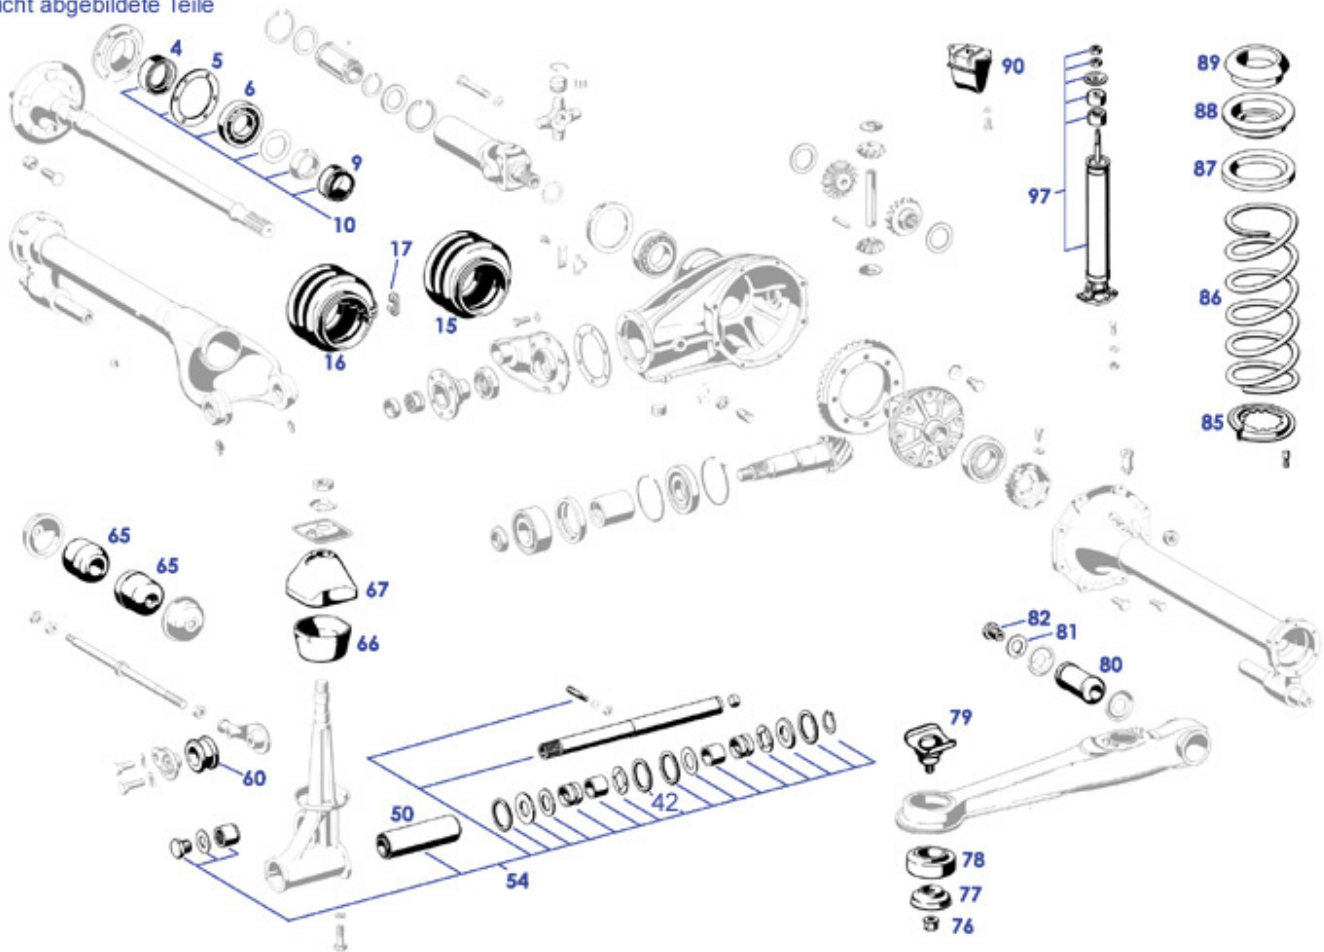

35.a Rear Suspension 1955-1962

35.a Rear Suspension 1955-1962

nicht abgebildete Teile

	pair of shackle, cross strut to axle, early, M12,	135725	€ 197,54		A1103520067 Retainer cup	135110	N/A
	Shim, 2.2mm thick, repair size	235716	€ 23,42		Shim, 2.4mm thick, repair size	235718	€ 17,50
	Sleeve, length 26.0mm (std)	235807	€ 47,30		Clamp for repair bellows	135832	€ 1,19
	Wheel bearing, inner, 06.61 -> 89, FAG	142680	€ 15,92		Wheel bearing, outer, FAG	142730	€ 25,26
	valve cap, black	740035	€ 0,07		Locking, simplified, Repro, nose ctre position	135606	€ 6,68
	Locking, simplified, Repro, nose outer position	135607	€ 6,68		Locking, simplified, Repro, nose outer position	135608	€ 6,68
	Plug screw M24 conical, no collar	114025	€ 8,98	4	see 143804	143004	N/A
5	Gasket, axle tube to brake base 190...	143002	€ 9,81	9	Rear axle seal (inner)	143001	€ 5,82
10	Rear axle ball-bearing	235005	€ 22,88	10	Rear axle roller bearing, RT, (drum shape rollers)	135858	€ 67,38
13	Diff Pinion Grooved Nut | A1113500166	235714	€ 36,00	13	Lock ring, rear axle	135821	€ 5,00
15	Swing axle sleeve, closed	135130	€ 29,99	16	Sw. Axle sleeve, open, rep., design differs to ori	135131	€ 41,45
17	Clamp, air hose	209004	€ 2,77	17	A00298881078 see 135832 clip	135132	N/A
17	Lock / winding clip for 9mm strap	109835	€ 2,84	17	1m metal strip, 9mm clamp	109830	€ 3,09
42	Rubber ring, swing link	235304	€ 3,50	50	Sleeve, axle to center support	135012	€ 91,52
52	Lock washer	235301	€ 2,59	53	Shim at ctr bolt rr axle joint	235705	€ 10,00
54	Set N/A, separate or other set 135196	135195	N/A	60	Rubber buffer,inner, rr axle cross stru	135062	€ 22,31
65	Rubber buffer at rr axle cross strut	135033	€ 30,59	66	Rubber mount, rear axle ctr mount, lower	135002	€ 32,24
67	Rubber mount, rr axle ctre, from 750336	135001	€ 103,90	67	Rubber mount, top >7503266	135003	€ 80,13
76	Crown nut M12 (e.g. early rr struts)	135121	€ 29,50	76	Crown nut, M14 thread	135120	€ 25,47