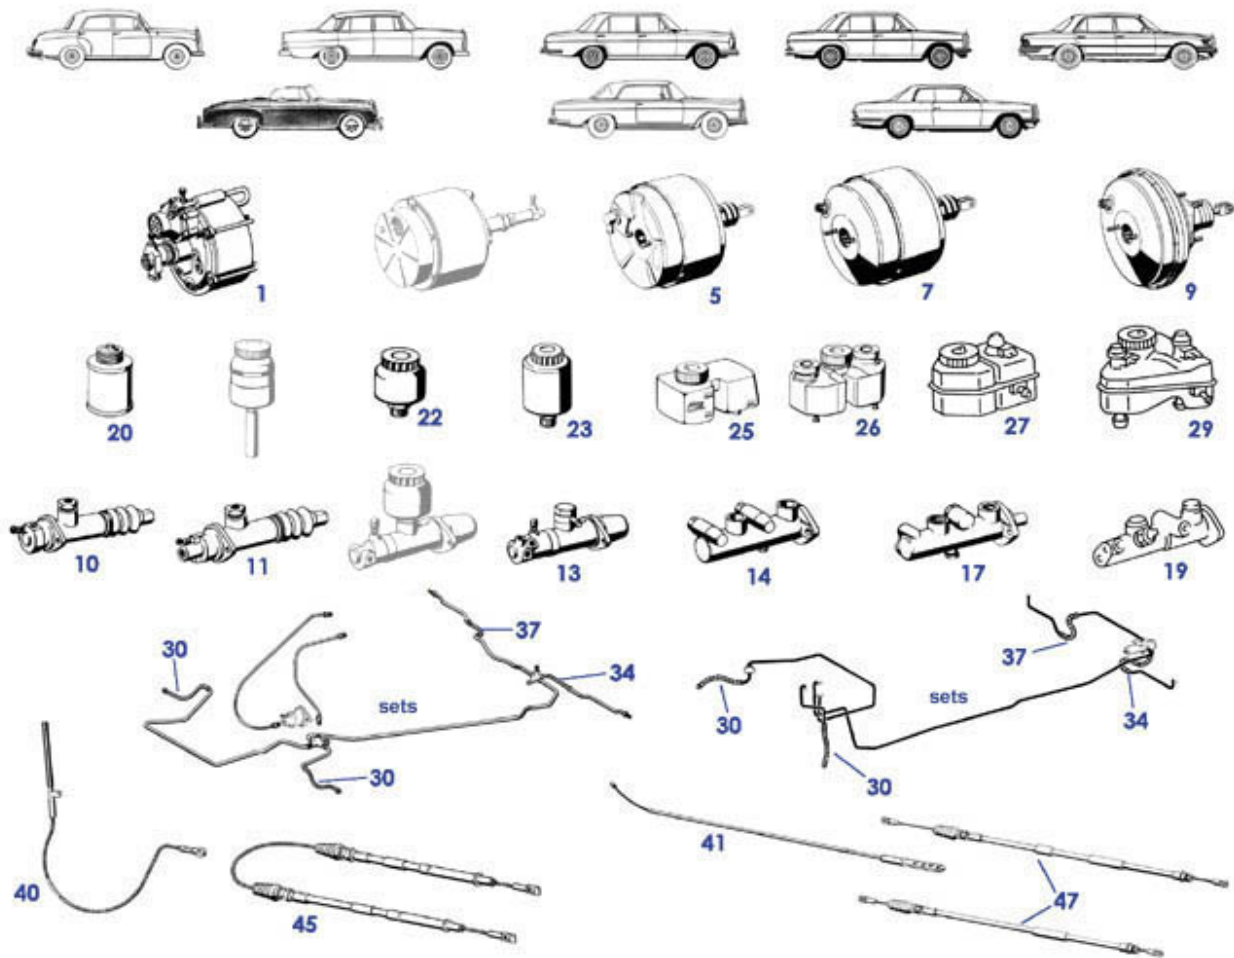

42/43 Brake: Mastercyl., Lines

42/43 Brake: Mastercyl., Lines

Graf.Inh. zuletzt überarbeitet 21.01.2010 d. SLS-Red.

	see 842069 due to merged variation	242869	N/A	Master cylinder 250 - 280 SL, R107	243711	€ 250,82
	Servo(booster) T50/24/1	343002	N/A	-> '74, brand		
	1m white vac-hose for brake vacuum	943782	€ 14,40	N/A ! Separator, brake vac hose	243783	N/A
	Sheet metal screw with hexagon 5.5 X 13 galvanized	990102	€ 0,20	workshop fitting for 4.75 lines, male	942966	€ 0,36
	Brake fluid tank, sedan, plastic	443005	N/A	thread, hex		
	Bracket 250-280SL	243658	€ 1,06	screw plug for master cylinder	943019	€ 2,49
	brake force limiter rear axle 111/108 6Z FN	842069	€ 329,99	M12x1		
	screw plug for master cylinder M12x1	943017	€ 2,89	Brake booster, Repro replacing T51	243800	N/A
	M10 x 1 ATE blug bolt	943018	€ 14,99	Master cylinder 250 - 280 SL, R107	243811	N/A
5	A0044300630 Servo(booster) T51/100	343001	N/A	-> '74, brand A		
5	Brake Booster (Repro) | Replacing T51-200 / A00043	243700	€ 699,90	Brake fluid.res. 09.75->08.85,	743806	€ 329,99
9	Brake Servo TRW, 107 from '85, div. 129,126,124	743830	N/A	ref.No. A0014315302		
9	Brake Servo ATE, 107 from '85, div. 129, 126, 124	743030	€ 297,45	Spring, brake cables up to 08.'76	742555	€ 7,62
10	"Master Cylinder, 190SL w/o T50	143011	€ 369,69	A0004302130 Booster, new MB production	143900	N/A
12	A0004309301 Master brake cyl. 220S/SE e	443012	N/A	A0004305530 Brake booster T51-200, R113	243000	N/A
				e.g. 113 from 280, 107 up to 08.'85	243030	€ 909,90
				Brake Servo Textar, 107 from '85,	743730	€ 292,92
				div. 129, 126, 1		
				Servo(booster) 200-280CE , Ref 001 430 6630	543000	N/A
				maybe add 943019	143010	€ 231,60
				A0014301101 Mastercyl. W111	343010	N/A
				220SEb/C ea