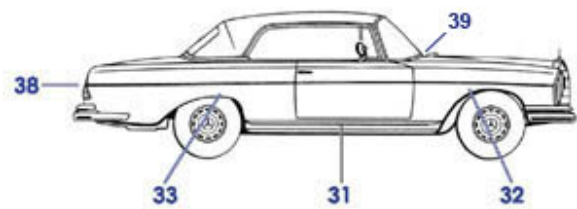

69/88 Trims at Sidepanel

69/88 Trims at Sidepanel

	Rubber underlay, tailpanel trims ref 0009872760	369056	€ 39,69				
	Dec. strip set, whl. arch W/C111, B.Quality	B364000	€ 119,00	21		Bolt, flat head, garnish trim below WS, 2x req	367117 € 13,35
21	Clip, dec. strip Ponton	472115	€ 2,49	21		Clip, t'hold strip, to'67	898010 € 1,49
21	Dec. strip t'hold Rt.	569060	N/A	23		Dec. strip t'hold Lt.	569050 N/A
23	A1128810244 Dec. strip, whl. arch fr.Rt	388322	N/A	25		A1128810144 Dec. strip, whl. arch fr.Lt	388312 N/A
25	A1126980480 Dec. strip, rear wing, rr.R	369140	N/A	26		A1126980380 Dec. strip, rear wing, rr.L	369130 N/A
26	A1116980183 Dec. strip on tailfin, Lt.	369054	N/A	26		A1119870226	373111 N/A
27	A0019887978	398177	N/A	27		A1116980283 Dec. strip on tailfin, Rt.	369064 N/A
27	A0019880981	398690	N/A	27		A0009870715	398176 N/A
27	A1117380422 Dec. strip, rr. door 1/4 wi	373120	N/A	27		A1117380322 Dec. strip, rr. door 1/4 wi	373110 N/A
28	A1116900479 Dec. strip, tailfin end, Rt	369062	N/A	27		Clips	472056 N/A
28	Schild "200D" am A-Brett, solange Vorrat	381028	€ 28,56	28		A1116900379 Dec. strip, tailfin end, Lt	369052 N/A
31	Plug, e.g. upper trim at door W111 Cpe/convertible	372082	€ 2,56	29		A1118810544 Dec. strip W111, fr. wing,	388180 N/A
31	1m rbr profile, Cab/Cpe rocker	398011	€ 5,65	31		A1116865220 Chrome strip, side rail Rt.	369080 N/A
32	A1128815244 Dec. strip, whl. arch, fr.R	388320	N/A	31		A1116865120 Chrome strip, side rail Lt.	369070 N/A
33	Dec. strip set, whl. arch W/C111	364000	N/A	33		1m rubber profile e.g. prot.	169056 € 2,99
33	Dec. strip set, whl. arch, rr.Lt.	369310	N/A	33		A1126985280 Dec. strip set, whl. arch,	369320 N/A
39	grommet washer-clip	367099	€ 0,60	38		Dec. strip rr.Lt. oder Rt.	369050 N/A
51	Clip, rocker panel trim 108, ...	872056	€ 0,20	39		Connecting piece, middle	267045 € 14,33
				51		A1156980121 Underlay, rbr. t'hold strip	569054 N/A