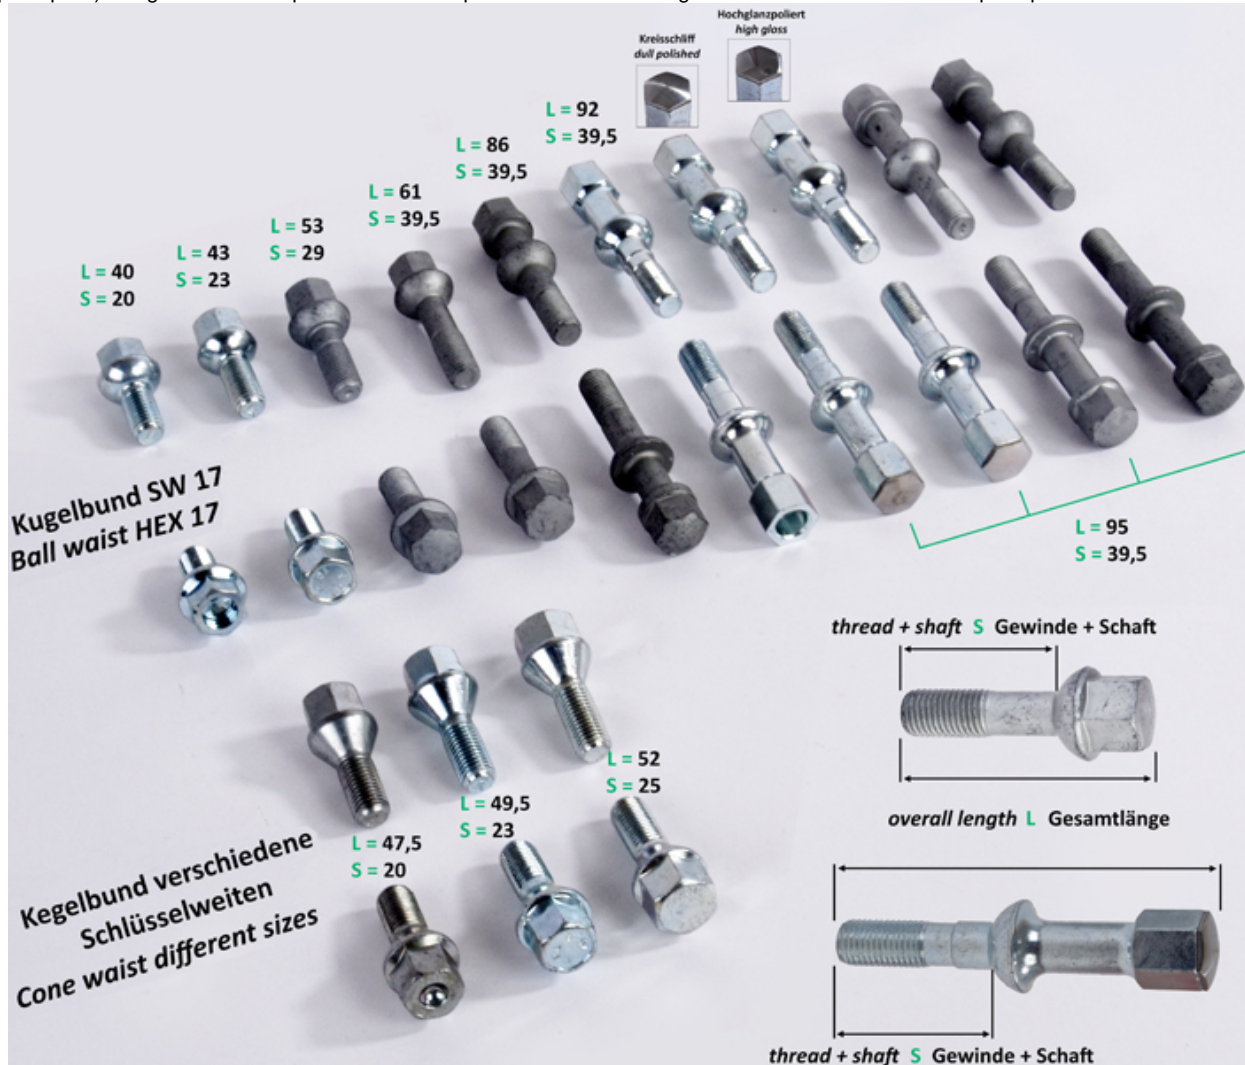

## 40, Wheel lug bolts M12, assorted by overall length

Easy view display for older MB cars: all bolts with ball band and thread M12 x 1.5 and key width 17. This makes it easier to sort LOOKING AT TOTAL LENGTH (length over everything). Various axle/wheel combinations led to the bolts shown here between 1959 and 1989. As a rule of thumb: when screwing in, the bolt should reach its seat about 6 to 7 whole rotations into the thread. with less load-bearing thread, the load-bearing capacity is not achieved, with longer screwing there can be contact with other parts (endangered: rear handbrake, front brake disc e.g. with type 230SL). In the mid-1980s, a system change over MB front axles took place: former wheel hub flange (threaded seat) attached to the rim (brake disc screwed separately on the inside), later brake disc on wheel hub, between rim and threaded seat. (For the hub diameter, see also the information board on brake discs). The design of rim plates is not only material dependent, but different manufacturers (example baroque replica) designed their own plates with consequences for the bolt length and deviations from the MB principle ball band /SW17