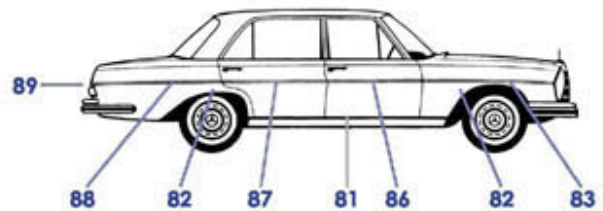

69/88 Trims at Sidepanel

69/88 Trims at Sidepanel

	Rubber underlay, tailpanel trims ref 0009872760	369056	€ 39,69				
	Dec. strip set, whl. arch W/C111, B.Quality	B364000	€ 119,00	21		Bolt, flat head, garnish trim below WS, 2x req	367117 € 13,35
21	Clip, dec. strip Ponton	472115	€ 2,49	21		Clip, t'hold strip, to'67	898010 € 1,49
21	Dec. strip t'hold Rt.	569060	N/A	23		Dec. strip t'hold Lt.	569050 N/A
23	A1128810244 Dec. strip, whl. arch fr.Rt	388322	N/A	25		A1128810144 Dec. strip, whl. arch fr.Lt	388312 N/A
25	A1126980480 Dec. strip, rear wing, rr.R	369140	N/A	26		A1126980380 Dec. strip, rear wing, rr.L	369130 N/A
26	A1116980183 Dec. strip on tailfin, Lt.	369054	N/A	26		A1119870226	373111 N/A
27	A0019887978	398177	N/A	27		A1116980283 Dec. strip on tailfin, Rt.	369064 N/A
27	A0019880981	398690	N/A	27		A0009870715	398176 N/A
27	A1117380422 Dec. strip, rr. door 1/4 wi	373120	N/A	27		A1117380322 Dec. strip, rr. door 1/4 wi	373110 N/A
28	A1116900479 Dec. strip, tailfin end, Rt	369062	N/A	27		Clips	472056 N/A
28	Schild "200D" am A-Brett, solange Vorrat	381028	€ 28,56	28		A1116900379 Dec. strip, tailfin end, Lt	369052 N/A
31	Plug, e.g. upper trim at door W111 Cpe/convertible	372082	€ 2,56	29		A1118810544 Dec. strip W111, fr. wing,	388180 N/A
31	1m rbr profile, Cab/Cpe rocker	398011	€ 5,65	31		A1116865220 Chrome strip, side rail Rt.	369080 N/A
32	A1128815244 Dec. strip, whl. arch, fr.R	388320	N/A	31		A1116865120 Chrome strip, side rail Lt.	369070 N/A
33	Dec. strip set, whl. arch W/C111	364000	N/A	33		1m rubber profile e.g. prot.	169056 € 2,99
33	Dec. strip set, whl. arch, rr.Lt.	369310	N/A	33		A1126985280 Dec. strip set, whl. arch,	369320 N/A
39	grommet washer-clip	367099	€ 0,60	38		Dec. strip rr.Lt. oder Rt.	369050 N/A
51	Clip, rocker panel trim 108, ...	872056	€ 0,20	39		Connecting piece, middle	267045 € 14,33
				51		A1156980121 Underlay, rbr. t'hold strip	569054 N/A