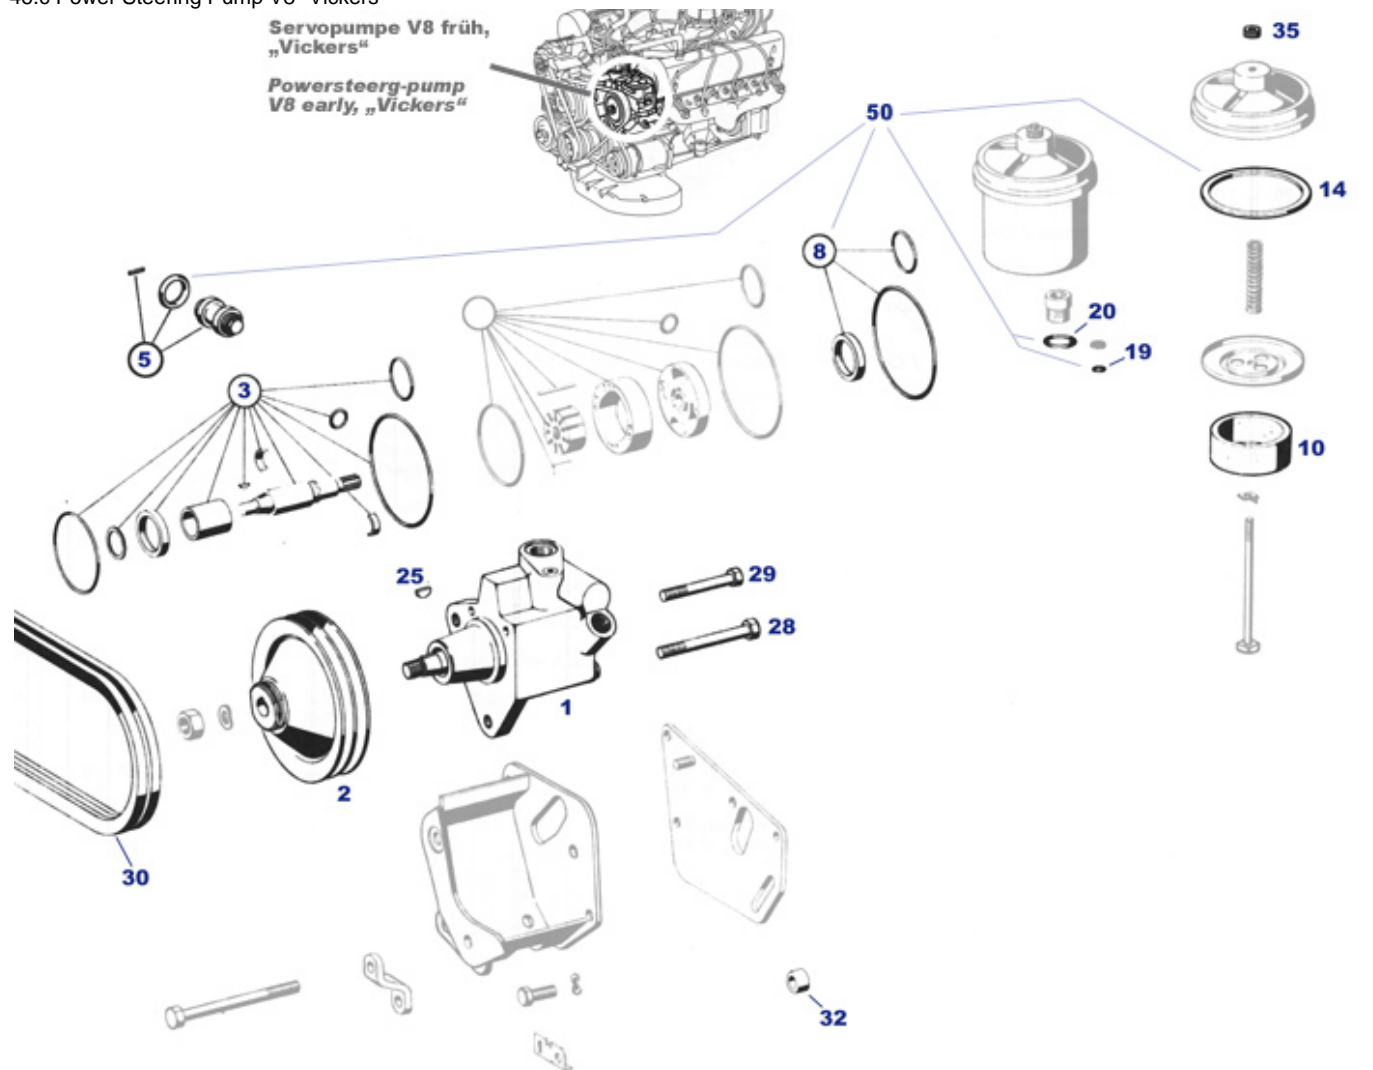

46.c Power Steering Pump V8 "Vickers"

46.c Power Steering Pump V8 "Vickers"

1	Pump,pwrsteerg, used, sealed, tested, (old part re	246100	€ 609,99	2	A1164660015 PWS pump pulley e.g 116.980	346141	N/A
2	A1164660115 Pulley V8-pws-pump early	746141	N/A	3	A0005865646 Repr. kit,pas.,shaft+bushes	246115	N/A
5	A0005864246 Rep-kit pressure valve	746114	N/A	8	Short gasket kit , pws pump "cyl-shaft"	246104	€ 2,68
10	Filter, pws. fluid tank	299022	€ 29,99	14	Sealing ring, fluid tank cap	299023	€ 3,68
19	O-Ring pws-reservoir->pump, small	746243	€ 1,20	20	O-ring Vickers pump,housing,reservoirV8	746246	€ 1,87
25	woodruff key, pump shaft pws	246116	€ 9,50	28	A0019904301 Bolts for PAS	246112	N/A
29	Bolt Vickers PWS pump, 3x required	246096	N/A	30	Pws drive belt 10 x 1225 e.g. 111-3,5	399123	€ 13,80
30	Fan belt 10 x 1184, z.B. 3.5 Servo,FN	799123	€ 7,51	32	A1164661251 Metal spacer tube, e.g. 10m	746351	N/A