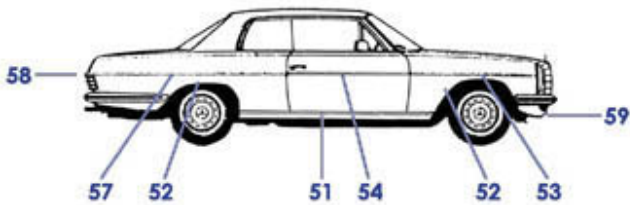

69/88 Trims at Sidepanel

69/88 Trims at Sidepanel

	Rubber underlay, tailpanel trims ref 0009872760	369056	€ 39,69				
	Dec. strip set, whl. arch W/C111, B.Quality	B364000	€ 119,00	21		Bolt, flat head, garnish trim below WS, 2x req	367117 € 13,35
21	Clip, dec. strip Ponton	472115	€ 2,49	21		Clip, t'hold strip, to'67	898010 € 1,49
21	Dec. strip t'hold Rt.	569060	N/A	23		Dec. strip t'hold Lt.	569050 N/A
23	A1128810244 Dec. strip, whl. arch fr.Rt	388322	N/A	25		A1128810144 Dec. strip, whl. arch fr.Lt	388312 N/A
25	A1126980480 Dec. strip, rear wing, rr.R	369140	N/A	26		A1126980380 Dec. strip, rear wing, rr.L	369130 N/A
26	A1116980183 Dec. strip on tailfin, Lt.	369054	N/A	26		A1119870226	373111 N/A
27	A0019887978	398177	N/A	27		A1116980283 Dec. strip on tailfin, Rt.	369064 N/A
27	A0019880981	398690	N/A	27		A0009870715	398176 N/A
27	A1117380422 Dec. strip, rr. door 1/4 wi	373120	N/A	27		A1117380322 Dec. strip, rr. door 1/4 wi	373110 N/A
28	A1116900479 Dec. strip, tailfin end, Rt	369062	N/A	27		Clips	472056 N/A
28	Schild "200D" am A-Brett, solange Vorrat	381028	€ 28,56	28		A1116900379 Dec. strip, tailfin end, Lt	369052 N/A
31	Plug, e.g. upper trim at door W111 Cpe/convertible	372082	€ 2,56	29		A1118810544 Dec. strip W111, fr. wing,	388180 N/A
31	1m rbr profile, Cab/Cpe rocker	398011	€ 5,65	31		A1116865220 Chrome strip, side rail Rt.	369080 N/A
32	A1128815244 Dec. strip, whl. arch, fr.R	388320	N/A	31		A1116865120 Chrome strip, side rail Lt.	369070 N/A
33	Dec. strip set, whl. arch W/C111	364000	N/A	33		1m rubber profile e.g. prot.	169056 € 2,99
33	Dec. strip set, whl. arch, rr.Lt.	369310	N/A	33		A1126985280 Dec. strip set, whl. arch,	369320 N/A
39	grommet washer-clip	367099	€ 0,60	38		Dec. strip rr.Lt. oder Rt.	369050 N/A
51	Clip, rocker panel trim 108, ...	872056	€ 0,20	39		Connecting piece, middle	267045 € 14,33
				51		A1156980121 Underlay, rbr. t'hold strip	569054 N/A