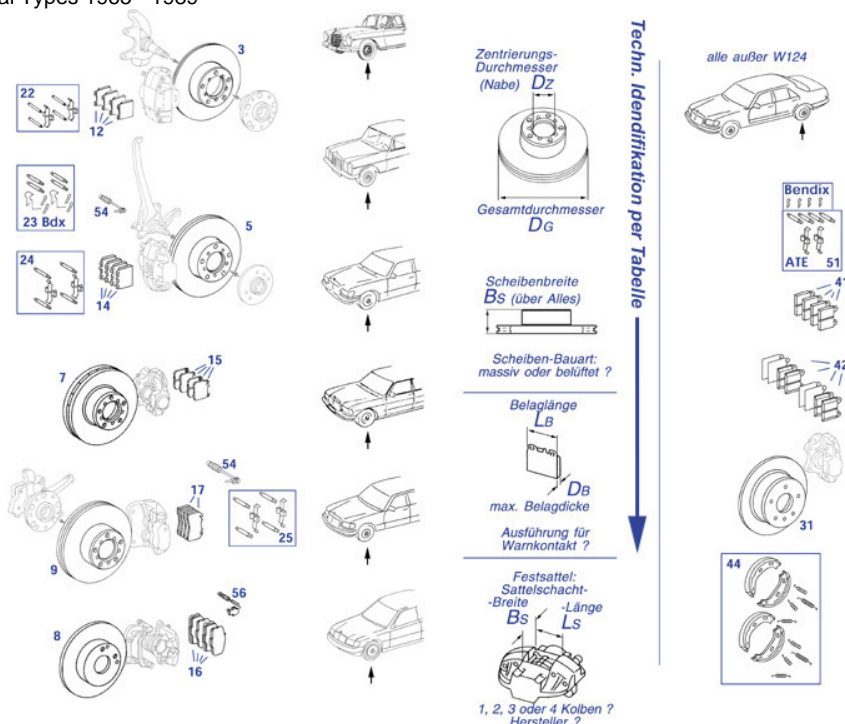

42/43a Brake discs, several Types 1965 - 1989

42/43a Brake discs, several Types 1965 - 1989

Durchm. Gesamt	Bauart	DZ Nabe (Zentrierung)	Scheibenbreite BS GESAMT	SLS-Nr. vgl. (Scheiben) Bild	Beispiele Baumuster	Hinweis	Beläge (1Achse)	vgl. Bild	
253mm	unbelüftet	69mm	66,5mm	243200	110-113 mit "3-Kolbenbremse" übrige 110-113 ATE, 1966/1967	BM, welche theor. noch mit 13" Rädern zu haben waren	242031 (Girling)	12	
273mm	unbelüftet	69mm	63,4mm	243200	108,109, 113, 111, 114/115 früh	114/115 mit alter Radnabe	242030	12	
	belüftet	80mm	67,3mm	843200	108,109,111,112 spät	SE 3 5 alle, SE 2 8 ab FN	242030	12	
	belüftet	80mm	63,4mm	543200	114/115 mitte	114/115 ab Einsatz vergrößerte Nabe	242030	12	
278mm	unbelüftet	80mm	66,5mm	743100	114/115 einjge, 123 alle !	Beläge 17,5mm nur 123, nicht /B für dünne (15mm) Beläge	542032	14	
	belüftet	80mm	63,5mm	543300	116 alle	Bauart wie oben, aber Einsatz dickere Beläge (Sattelschacht breiter)	742030	14	
	belüftet	80mm	66,5mm	743200	126 bis 1985 (14")		742031	15	
284mm	unbelüftet	67mm	43,5 - 46,5 mm	543400	124*201 diverse, je nach Baujahr / Motorisierung	zu Einzelkolben-Faustsattel	542033	16	
	belüftet	67mm	43,5 - 46,5 mm	743400		Faustsattel oder 4-Kolben-Sattel	942030		
300mm	belüftet	80mm	68mm	643400	126 ab '85 (15", Gullideckel)	standard: zu 2-Kolben Sattel	742031	15	
279mm	H I N T E N	67mm	69,5 - 71,7mm	243300	31	Scheibe mit Trommel, diverse (Ausführung für alle, außer 124)	Klotze "ruh" ohne Quietsch-Pad	242088	41
							Wahlweise für alle, Klotze "spät"	742088	42
						Beläge angefasst und mit Unterlage	242200	44	
						Satz Bremsbeläge für Trommel (Feststellbremse) mit Federn			

	brake disc, front, brand FEBI	543299	€ 24,68		Bremsscheibe W/C114 vorn, brand: 543199	€ 31,59
22	Anbausatz BENDIX-Bremse hinten	742089	€ 12,99	14	Brand ATE	742031 € 31,04
	Fitting kit, brake pads	242081	€ 9,41	23	Mounting Kit BENDIX-brake front W114/115	542086 € 10,77
24	Brake fittings, fr. 107+116	742028	€ 14,61	25	Front Fitting kit, brake.pads | 03.1980 ->	742029 € 9,42
42	incl. layer anti-noise	742088	N/A	51	ATE Accessory kit for rear brake pads	242082 € 7,20
54	Wear contact, brake pad	742025	€ 2,52	56	el.pointer, flat pad, e.g.124 Types	542025 € 6,01
242030	Set brake pads frt. calipers '65-'72,ATE	242030	€ 31,12	242031	** please identify calipers	242031 € 45,77
242088	Set of ATE rear brake pads 1965-19'72 | W113-108	242088	€ 26,55	242200	Brake shoes and fitment parts, ATE	242200 € 32,40
542032	Set of brake pads front W123, ATE	542032	€ 39,40	542033	Set brake shoes, ATE	542033 € 42,66
543300	please order separate	543300	N/A	643400	Set brake discs front, W126 '85->brand ATE	643400 € 145,00
742030	Brk.pads 280/350/450SL/SLC frt 73-80 ATE	742030	€ 31,18	742088	incl. layer anti-noise	742788 € 27,37
742088	Brake pad set rear '72-'89, brand TEXTAR	742888	€ 33,19	942030	Brake pads, types w.4-piston calipers, FEBI	942030 € 30,44