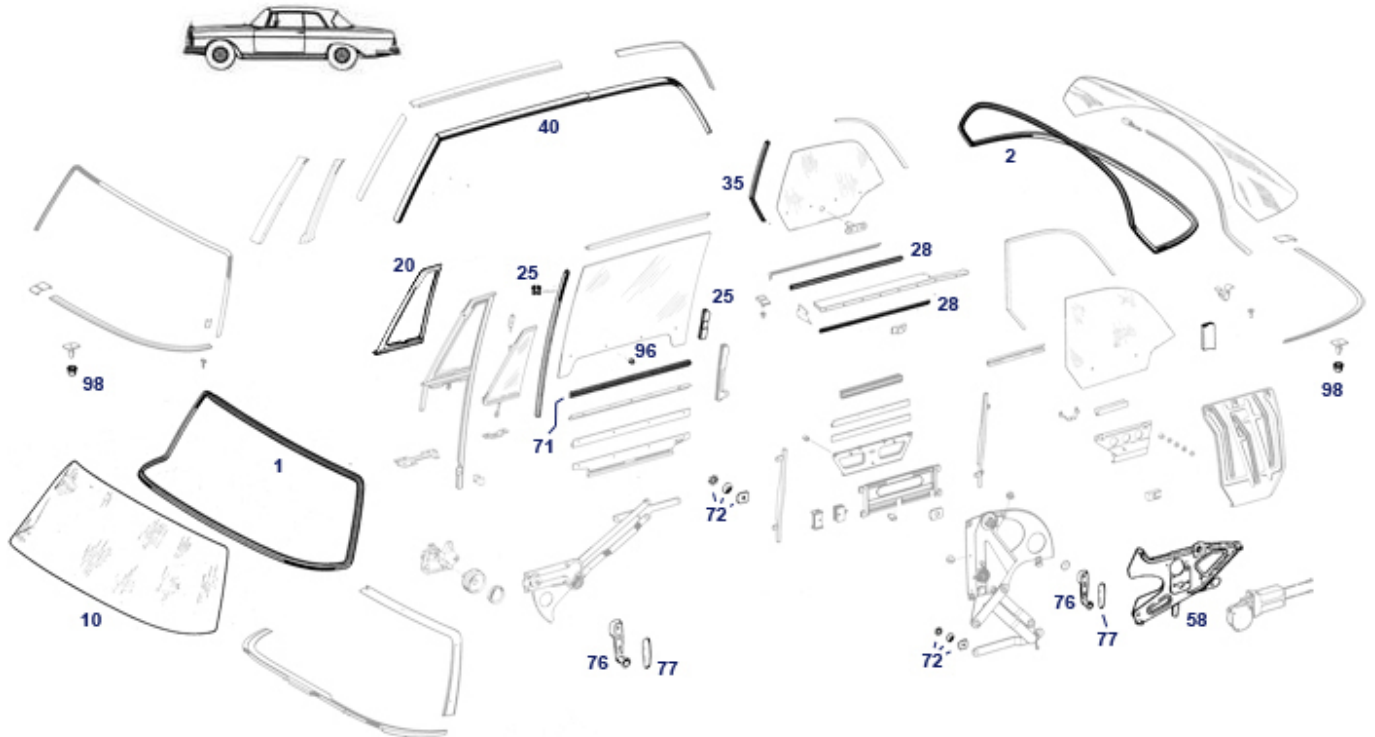

67.d Window and seal W111-2-door

67.d Window and seal W111-2-door

	Bolt, flat head, garnish trim below WS, 2x req	367117	€ 13,35		1m rbr profile, glass framing	367055	€ 14,28
1	W/s gasket, W111-2: cpe/cab, OE-quality	367000	€ 139,99	1	main body seal kit W111-2, Cpe, OE-quality	372600	€ 1.212,94
2	Rubber seal rr window W111 Cpe	367030	€ 134,95	10	A1116715310	367010	€ 513,50
10	Windscreen 111 Cpe/Cab tinted	367012	€ 345,10	10	W/S glastransp. incl. box(Germany)	967999	€ 121,25
10	A1116715210	367013	N/A	20	Triangle window gasket C111/2 right	372230	€ 178,50
20	Triangle. window. gasket. C111/2 left	372130	€ 178,50	25	window slide rail, 2m	372525	€ 49,98
28	Abstreifborsten hinten W111 4Trg.	372507	N/A	35	Seal, coupe-window frt rail, 111,114	367255	€ 42,08
40	Side wind. seal W111 coupe Lt.	372216	€ 102,99	40	Seal W111 Cabrio, left	372210	€ 83,90
40	Side wind. seal W111 coupe Rt.	372211	€ 89,00	40	Abdichtgummi W111 Cabrio, right	372215	€ 83,90
58	Window regulator for E-motor, rear LH 111Cpe	367370	€ 377,62	58	Window regulator for E-motor, rear RH 111Cpe	367380	€ 380,10
62	side window seal rear left	367053	€ 68,90	62	side window seal rear right	367052	€ 68,90
63	Halteschiene, Seitenfenster hi	367508	€ 12,05	64	Clip, eg door covering	772229	€ 1,23
69	Rivet, rear window drip strips	270691	€ 0,20	69	N/A ! A0019885478 Clip, licence strip	270690	N/A
71	N/A ! -A1157250965-2m brush strip, as genuine	972500	N/A	71	1m brush profile? Window Scraper Seal - 1157250965	872500	€ 21,19
72	assy see pict: same as MB assy 123	272752	€ 10,88	76	Window crank handle 63-70 replacemt	276001	€ 133,64
77	Crank Pad 06.63->01.70 black	276090	€ 17,49	96	Rubber sleeve for door glass	272075	€ 2,50
96	1m hose 1/4" x 1,5 e.g glass mount	272875	€ 1,82	97	Rubber buffer 5mm,121,113,10	298066	€ 0,89
98	Clip, moulder below windscr	367098	€ 0,71	98	grommet washer-clip	367099	€ 0,60