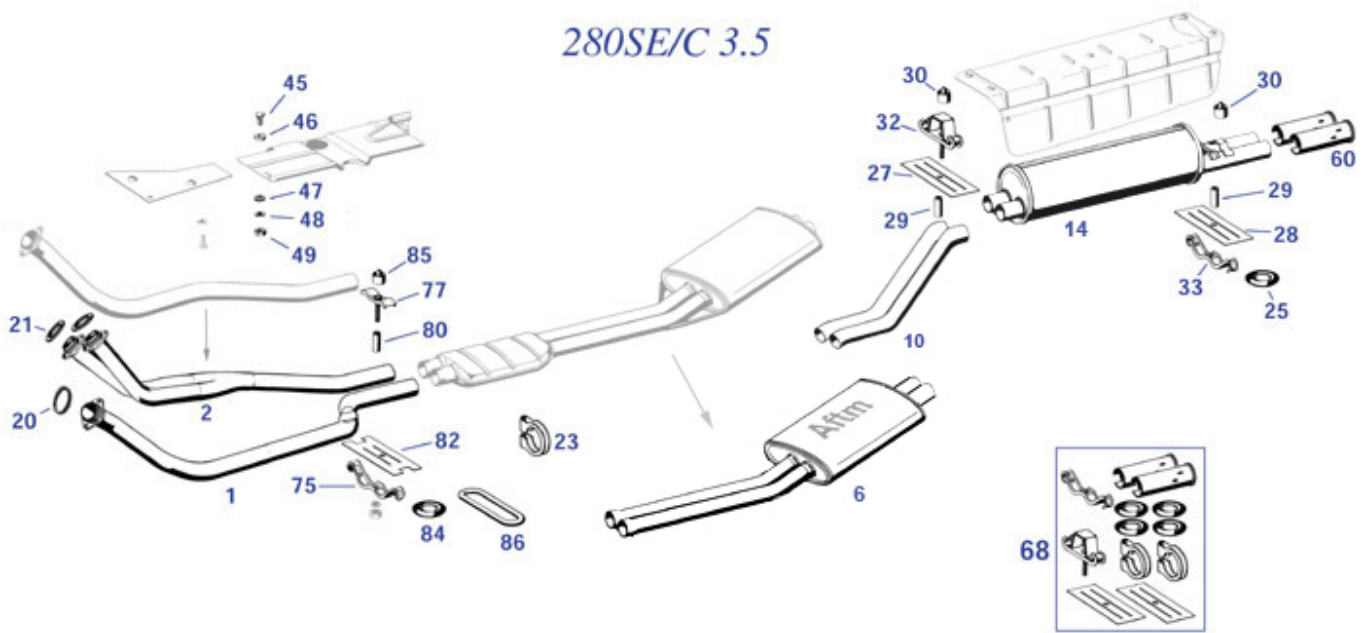

49b Exhaust 280SE/C 3.5

49b Exhaust 280SE/C 3.5

280SE/C 3.5

	Tail pipe, chrome	249733	€ 22,85		ctre silencer W108-9 SEL / 3.5 / 4.5, Repro	849112	€ 327,73
	Exhaust system 280SE/SEC 3.5 LHD orig.	849501	N/A		A1094910401 rr sil. 8-cyl 108/109,111 C	849031	N/A
	exhaust repair paste	749595	€ 10,67		A1114920143 see 749853	749053	N/A
	N915035000008	749069	N/A	1	A1094900419 Frt pipe 3.5 LH,LHD,108/9,1	849007	N/A
1	Frt pipe 3.5 LH,LHD,108/9,111Cpe, Repro	849807	€ 120,49	2	Frt pipe 3.5 RH,LHD,108/9,111Cpe, Repro	849808	€ 160,00
2	A1094900020 Frt pipe 3.5 RH,LHD,108/9,1	849008	N/A	6	ctre silencer W111, 280SE/SEC 3.5	349120	€ 269,99
6	A1114902321 Mid sil.V8: 108SE,111 Cpe o	849011	N/A	10	Conn.pipe V8 108/109,111 Cpe, repro	849821	€ 124,95
10	A1094920604 Conn.pipe V8 108/109,111 Cp	849021	N/A	14	Rear silencer 8 Cyl: 108-109, C111 3.5, Repro	849131	€ 333,20
20	Manif.ring 350/350SL/C ->11.78	749066	€ 1,63	21	Sealing ring, exhaust manif.	249060	€ 2,37
21	gasket ring, 45 / 53,5	749060	€ 2,50	23	Exhaust clamp, 51mm	149017	€ 3,96
23	Exh.clamp 53.5mm, ->03.80	749057	€ 4,12	25	inner diameter 30, rubberstring 15	249019	€ 1,90
27	A0004921083 Isolator,hanger, middle 3.5	349015	N/A	28	A0004921183 Insulation, exhaust bkt., r	749073	N/A
29	A0004920053 Tube, exhaust hanger	849019	N/A	30	Rubber buffer, floor/exhast, others...	249818	€ 4,68
30	Rubber buffer, exhaust	798747	€ 0,92	32	Hanger, rear muffler frt end 108-111 V8, W116	349013	€ 15,95
33	A0004920843 Hanger, end box, rear, C111	349014	N/A	33	see 749854 hanger	749054	N/A
45	Clamping Bolt M6 for square bodypanel holes	188036	€ 8,45	46	Rubber ring, wiper motor	282407	€ 0,77
47	see 299276	799092	N/A	48	Spring washer M6	142158	€ 0,15
49	Hex nut M6, yellow zinc.	181023	€ 0,18	60	Tail pipe, chrome, Premium quality	249033	€ 31,57
68	Fittings, exhaust, 250/280SE/C rear	349012	N/A	75	Double hanger bracket. SLC, C111..	749854	€ 16,24
75	A1094920343 hanger support	849049	N/A	75	exhaust hanger, fits 107 rear up to FN, 111FN	749853	€ 9,64
77	Exhaust Bracket R/C107, W111 Coupe.3.5 | A1094900	749046	€ 9,22	77	A1114900043 "Hanger,"T",exhaust,middle,	349046	N/A
81	A1084920330 heat cover plate 111/108 rear	849085	N/A	82	A0004921683 Insul., exh. bkt.,SLC to 09	749052	N/A
85	A1099870239 Rubber buffer	349028	N/A	86	Rubber exhaust hanger, long = SLC center	749038	€ 4,70