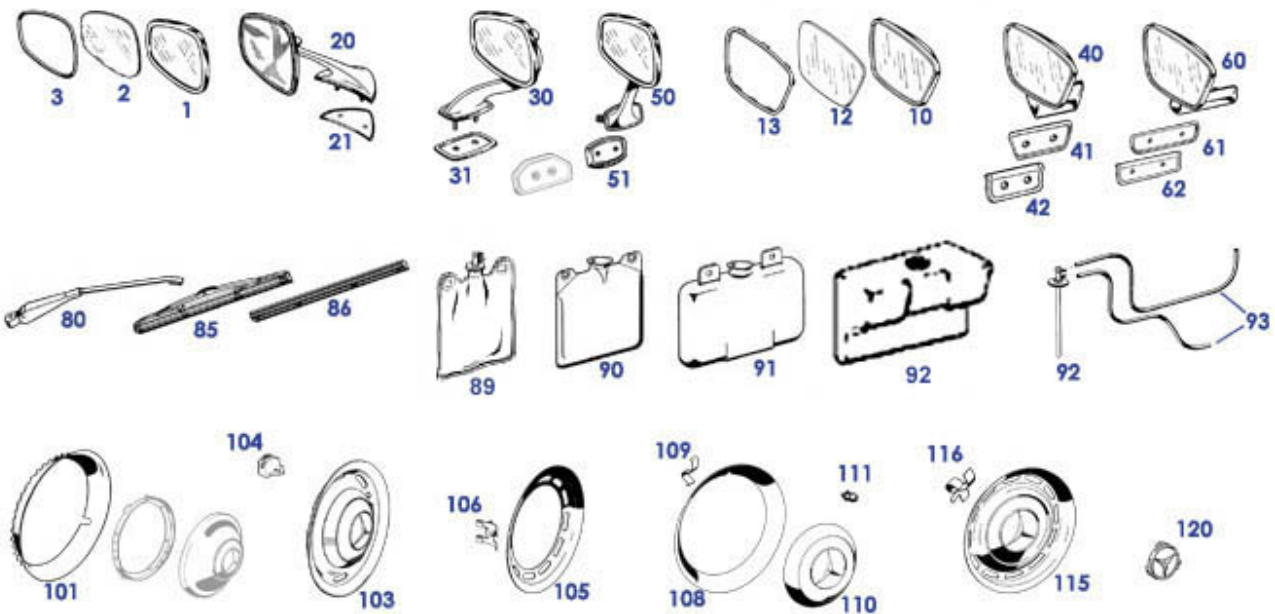

81/86 Outer Mirror, Wiperblades, Wheel Trim

81/86 Outer Mirror, Wiperblades, Wheel Trim

	A1204010171 Wheel mounting stud	140005	N/A		Typenschild: 230S	381024	N/A
	Right sun visor w/o Brackets (late version)	881124	€ 190,00		Ball head seat, hex 17, length ca. 20mm	240005	€ 1,59
	Wheel lug nut, 190SL, Ponton	199022	€ 0,79		Wheel bolt+cap, alloy whl.to 85	740005	€ 1,90
	A1158690121 mech pedal washer pump w.sw	586020	€ 431,60		Mirror head '67->, LH, quality deficits, Repro	281851	€ 42,00
	Mirror head '67->, RH, quality deficits, Repro	281852	€ 32,50		cover wiper arm 129, 124	982228	N/A
	Left sun visor w/o Brackets (late version)	881123	€ 190,00	1	Mirror head ->67, Repro, clear	181125	€ 47,10
1	Mirror head ->67, Repro, tinted	181025	€ 43,64	2	Replacement glass, tinted	181026	€ 23,80
3	A0008110165 Replacement nylon bezel	181027	€ 14,70	10	A1158100116 Mirror head, Lt. late	281051	N/A
10	A1158100216 Mirror head, Rt. late	281052	N/A	12	Mirror glass, flat, tinted, fits late m	281061	€ 23,80
13	Ring, glass retention, 1967-> (trapez)	281062	€ 17,26	20	Outside mirror, sedan, Lt.	481010	€ 88,38
20	Outside mirror, sedan, Rt.	481020	€ 88,38	21	Seal, outside mirror, Rt.	481021	€ 9,98
21	Seal, outside mirror, Lt.	481011	€ 10,40	30	Rear view mirror, Rt. early, B-quality	281040	€ 100,90
30	Rear view mirror, Lt. early, B-quality	281030	€ 101,45	31	Rubber pad mirror ->'67, fits L/R	281035	€ 2,64
40	Outer right .mirror C111, W108/9	881060	€ 125,97	40	A1088101516 Ot.mirror C111, W108/9 Lt.	881050	€ 160,65
41	Mirror underlay "trapezoid" '67->	281855	€ 2,56	42	Hidden bracket, door mirror late	281056	€ 14,40
50	Ot.mirror 250S,SE+300SE left early	881030	€ 317,19	52	Hidden bracket, door mirror early	281057	€ 13,39
60	A1088104016 Mirror RH,wing mounted, ext	881065	N/A	60	A1158100516 Ot.mirror W114/115 Lt. earl	581030	€ 87,36
60	Early outer right mirror W114 + W115 (up to 07.197	581040	€ 87,36	61	A1158110196 Underlay ot.mirror W114-5 e	581035	N/A
61	Underlay ot.mirror C114 early	581036	€ 6,25	62	Strengthen, mirror fastening W114 / W115	581056	N/A
80	Tool, wiper link shaft greasing	258826	€ 65,45	80	A1108200844 W'wiper arm C111 Rt.	382240	N/A
80	A1158201344 W'wiper arm W/C114, W115 Lt	582210	N/A	80	Chrom-Überwurfmutter f.Zapfenschlüssel	382244	€ 43,44
80	A1108200744 W'wiper arm C111 Lt.	382230	N/A	80	W'wiper arm W/C114, W115 Rt.	582220	€ 102,52
80	A1088200644 W'wiper arm W108/109 Rt.	882220	N/A	80	A1168202544 W'wiper arm W116 Lt.	682210	N/A
80	A1168202644 W'wiper arm W116	682220	N/A	80	Wiper arm 190SL	182095	€ 106,20