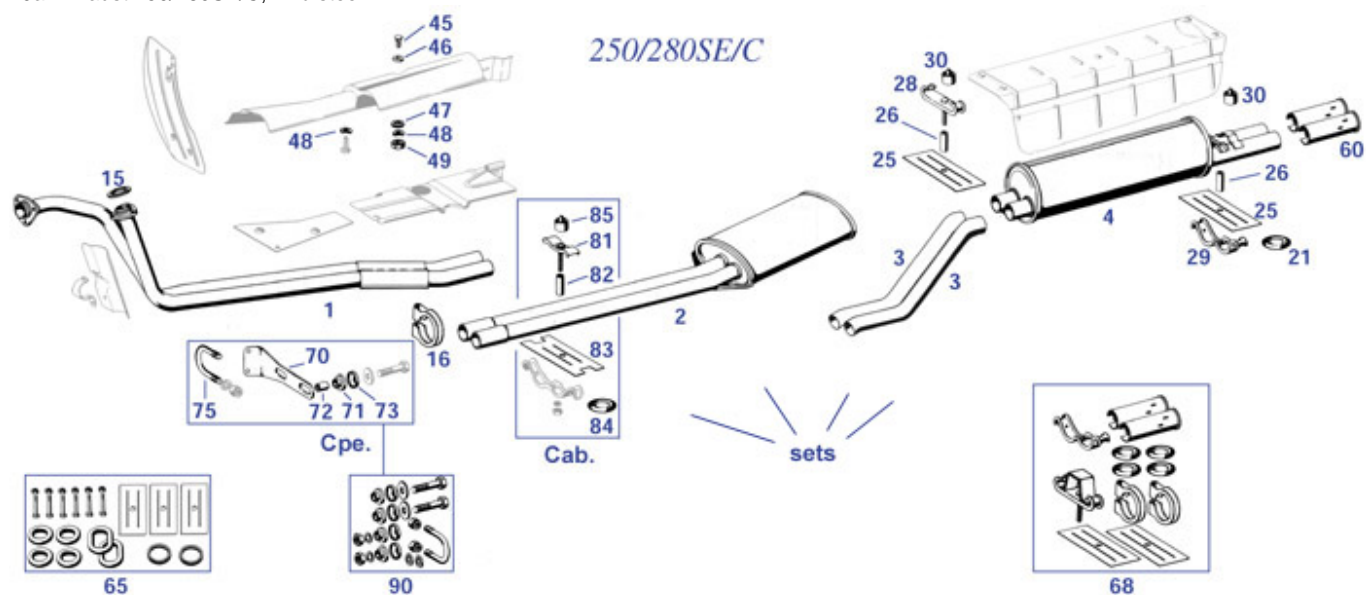

49a Exhaust 250/280SE/C, mild steel

49a Exhaust 250/280SE/C, mild steel

In this illustration: the LHD double tube version (continuous double pipe) was used from the injection model 250SE W108 or W111 and thereafter for all 280S/SE as a modernization/successor of the one-pipe plant (types up to 250S). Since no longer all parts are available from industrial after-production, adaptation can be useful:

- -Combination clamped components with those intended for welding
- -Conversion of front or middle tubes to other ground platform (convertible) for adaptation
- -Conversion of SE front tubes for adaptation to carburetor models.

	A1084920330 heat cover plate 111/108 rear	849085	N/A		exhaust repair paste	749595	€ 10,67
	Gasket Intake/Exhaust M127-130, ELRING	249990	€ 14,54	1	A1114904020 Frontpipe orig. 280SE Cab.	349007	N/A
1	A1084903020	849001	N/A	1	Frontpipe 250-280SE cpe. LHD	349009	€ 305,00
1	A1084902920 Frontpipe 250-280SE cpe. RH	349004	N/A	2	A1084900521 Mid sil.250/280SE/SEC 2-pip	849910	N/A
2	Mid sil.250/280SE/SEC 2-pipe	849010	€ 232,05	2	Mid sil.250/280SE/SEC 2-pipe	849810	€ 133,52
3	Conn.pipe 250SE-300SEL	849020	€ 29,00	4	Endtopf 6-Zyl.: 108-109, 111 sp. Aftm.	849830	€ 209,00
4	N/A rear muffler 6-cyl.,doublepipe, Eberspächer,	849030	N/A	4	A1124913401 rr sil. 6-cyl 108/109,111 C	849930	N/A
15	Sealing ring, exhaust manif.	249060	€ 2,37	16	Exhaust clamp, 51mm	149017	€ 3,96
21	inner diameter 30, rubberstring 15	249019	€ 1,90	25	Insulating plate	249015	€ 8,62
26	A0004920053 Tube, exhaust hanger	849019	N/A	26	Spacer sleeve (e.g. exhaust bracket)	849819	€ 3,76
28	A1094900143 Hanger, frt-end of rr.silen	849015	N/A	28	Hanger, rear muffler frt end 108-111 V8, W116	349013	€ 15,95
29	Bracket, rear muffler rear 250/280SE/C	349019	N/A	30	Rubber buffer, exhaust	798747	€ 0,92
30	Rubber buffer, floor/exhaust, others...	249818	€ 4,68	45	Clamping Bolt M6 for square bodypanel holes	188036	€ 8,45
46	Rubber ring, wiper motor	282407	€ 0,77	47	Washer 6.4 large, yellow zined	299276	€ 0,18
48	Spring washer M6	142158	€ 0,15	49	Hex nut M6, yellow zinc.	181023	€ 0,18
60	Tail pipe, chrome	249733	€ 22,85	60