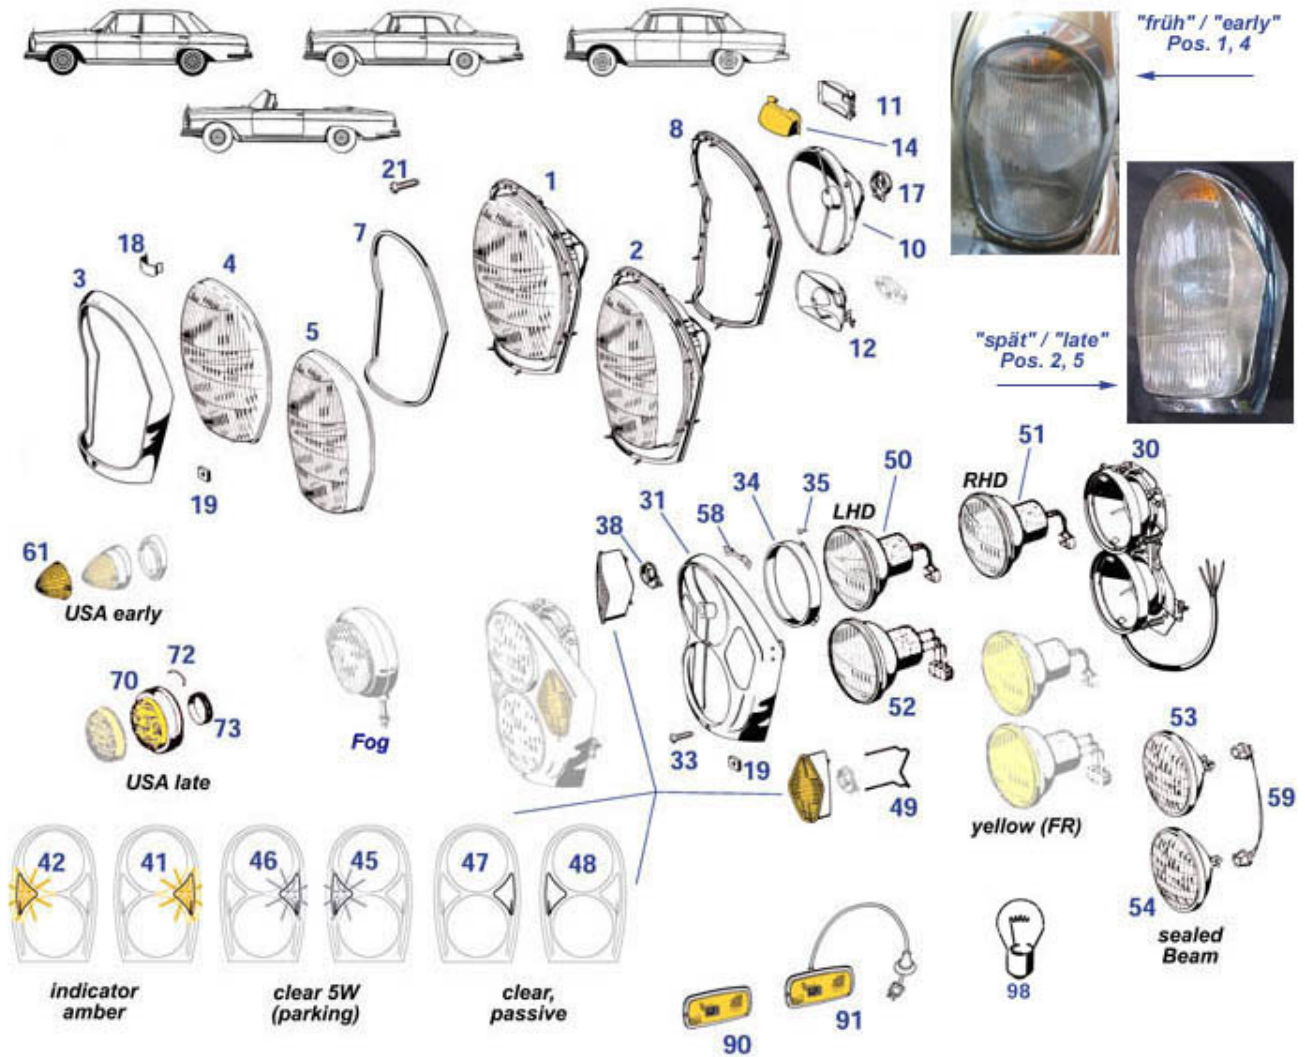

82 Headlamp S/SE/SEb/SE C

82 Headlamp S/SE/SEb/SE C

	Philips 11342U6000X2 LED	799191	€ 139,99	Headlamp inserts 4pcs Halogen, only RHD	882952	N/A	
	Leuchtmittel Ultinon Pro6			rubber, licence light @ bumper	382053	€ 9,00	
	Euro H4 lamp insert, LHD, w.parking lamp option	782747	€ 36,50	111,108			
	1 pair aux lamp accessory chrome round H3 unit	382328	€ 319,99	el connector 2 pole, male, e.g. licence lamp 111,1	354183	€ 12,00	
	Milled plastic nut, rr lamp 108/111	382855	€ 3,34	Foam shim, wiper motor to firewall W111	382248	€ 10,95	
1	A1088200061 "Light unit, LHD "clubshap	882000	N/A	1	A1088200161 "Light unit,RHD , "Club", ea	382003	N/A
2	A1088201961 "Light unit,LHD , "Club", la	382004	N/A	3	A1118260089 Dec.surround for light unit	882010	N/A
4	A1088260190 Diffuser W108-9 W/C111-2 LH	882001	N/A	4	A1118260490 Diffuser,W111-2,C111-2 earl	382002	N/A
5	A1088260790 Diffuser W108 late	882002	N/A	8	A0008265580 Gasket, headlight	882006	N/A
10	Reflector for H4 repair	382801	N/A	10	Reflector fits dropshape headlamp	382071	€ 85,68
11	A0008261278 Direction indicator reflect	382076	N/A	12	A0008260078 Fog light reflector	382078	N/A
14	A0008260357 "Direction ind. glass108/111	382075	N/A	17	Lamp holder	282072	N/A
18	A1119930125 Clip for dec. surround	882088	N/A	19	A1119900052 Nut, square, headlamp	382014	N/A
21	A1119900121 Bolt, back plate / wing	399082	N/A	30	A1088207361 Backplate, headlamp unit	882026	N/A
31	A1088260389 Dec.surround for light unit	882011	N/A	31	Dec.chrome surround for double light unit	882811	€ 267,04