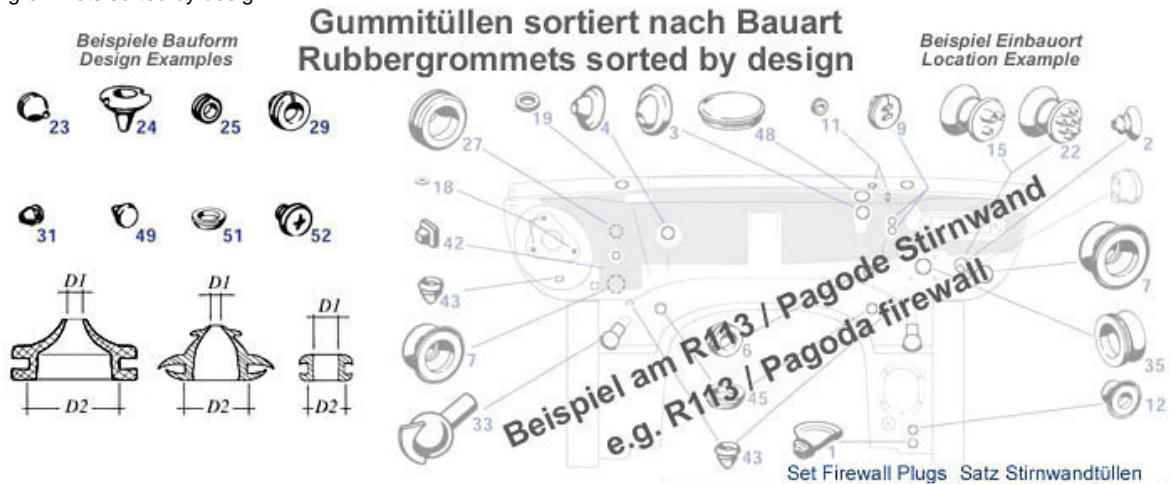

98.a Rubbergrommets sorted by design

98 Rubbergrommets sorted by design