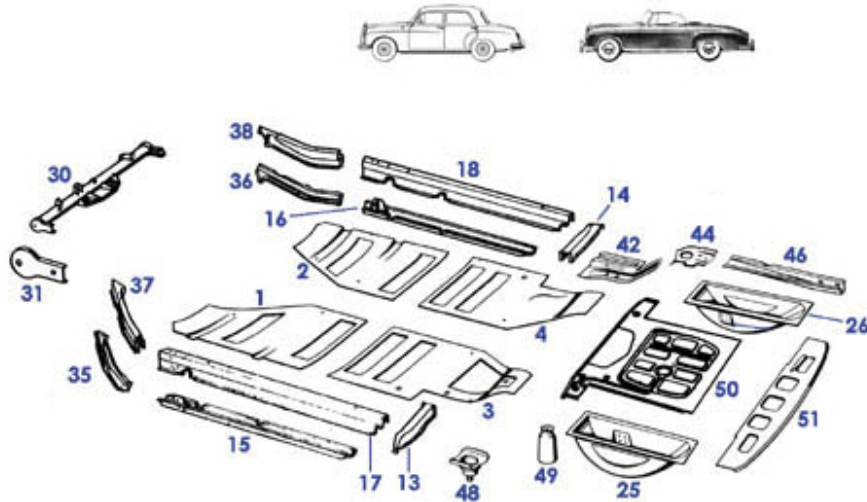

61.a Floors1955-1962 "Platform Pontoon"

	--> see 161075	461075	N/A		Floor panel rear, left side	461046	€ 238,00
	Set rbr mats rocker panels, grey W120..	468585	€ 224,55		Falzblech Ponton, rechts unten	462080	€ 483,51
	threaded plate lower left side	462072	€ 34,12		Falzblech Ponton, links unten	462070	€ 483,51
	Versteifungsblech außen rechts	462060	N/A		Versteifungsblech außen links	462050	N/A
	Rep-Blech Radlauf Ponton vo.li.	462045	€ 296,86		Lufthutze vor Heizkanal rechts	462026	€ 342,83
	Lufthutze vor Heizkanal links	462025	€ 301,81		Stützblech unter dem Heckbl.innen	461215	€ 576,19
	--> see 161085	461085	N/A		Bodenblech Ponton, hinten re.	461056	€ 238,00
1	Floor panel front left W121 & Ponton | A121616016	161011	€ 220,15	1	Floor panel, front, Lt.	161010	€ 139,13
2	Floor panel front right W121 & Ponton | A12161602	161021	€ 220,15	2	Floor panel, front, Rt.	161020	€ 139,13
3	Floor panel, rear, left. Ponton	461045	€ 243,46	4	Floor panel, rear, Rt. pontoon	461055	€ 243,46
13	Support, jacking point, rr.Lt.	461360	N/A	14	Support, jacking point, rr.Rt.	461370	N/A
15	Längsträger Unterschale li.220S Cpe/Cab	461111	€ 781,83	15	Side rail lower shell 4-cyl. Lt.	461115	€ 159,00
15	Side rail lower shell. 6-cyl-pon,l.	461110	€ 398,46	16	Side rail lower shell 4-cyl. Rt.	461125	€ 159,08
16	Längsträger Unterschale re.220S Cpe/Cab	461121	€ 848,17	16	Side rail lower shell. 6-cyl-pon,r.	461120	€ 398,46
17	Side rail shell, upper left. 6-cyl	461175	€ 344,64	17	Längsträger Oberschale li. 220S Cpe/Cab	461171	€ 1.151,18
17	Side rail Lt. 4-cyl. sedan	461170	N/A	18	Side rail shell, up.Rt. 6-cyl	461185	€ 344,64
18	Side rail Rt. 4-cyl. sedan	461180	€ 244,56	18	Längsträger Oberschale re. 220S Cpe/Cab	461181	€ 1.151,18
25	Spare wheel well pontoon Lt.	461290	€ 613,78	26	Spare wheel well pontoon Rt.	461300	€ 613,78
30	Crosstube, 6-cyl.w.o.radiator support	461312	€ 528,60	30	Cross tube fr. 4-cyl. pontoon	461310	€ 507,30
31	see 161311	461315	€ 76,16	35	Rail cap, front. Lt.	161070	€ 175,00
36	Rail cap, front. Rt.	161080	€ 175,00	37	Side supp top Lt.	161075	€ 162,27
38	Side supp top Rt.	161085	€ 162,27	42	Forward 1/3 of item 161145 Lt.	161130	€ 219,50
42	Forward 1/3 of item 161155 Rt.	161140	€ 219,50	44	Center section of item 161155 Rt.	161136	€ 179,69
44	Center section of item 161145 Lt.	161135	€ 179,69	46	RR frame member RH, lower end section	161160	€ 209,04
46	RR frame member LH, lower end section	161150	€ 209,04	48	Support for rear axle strut	161210	€ 31,89
49	Cup for shock absorber mounting	161166	€ 260,90	50	Trunk floor, center section	161220	€ 369,41
51	Rear panel, boot	461230	€ 341,70	51	Cross member trunkfloor,w/o tank bracke	161400	€ 283,24