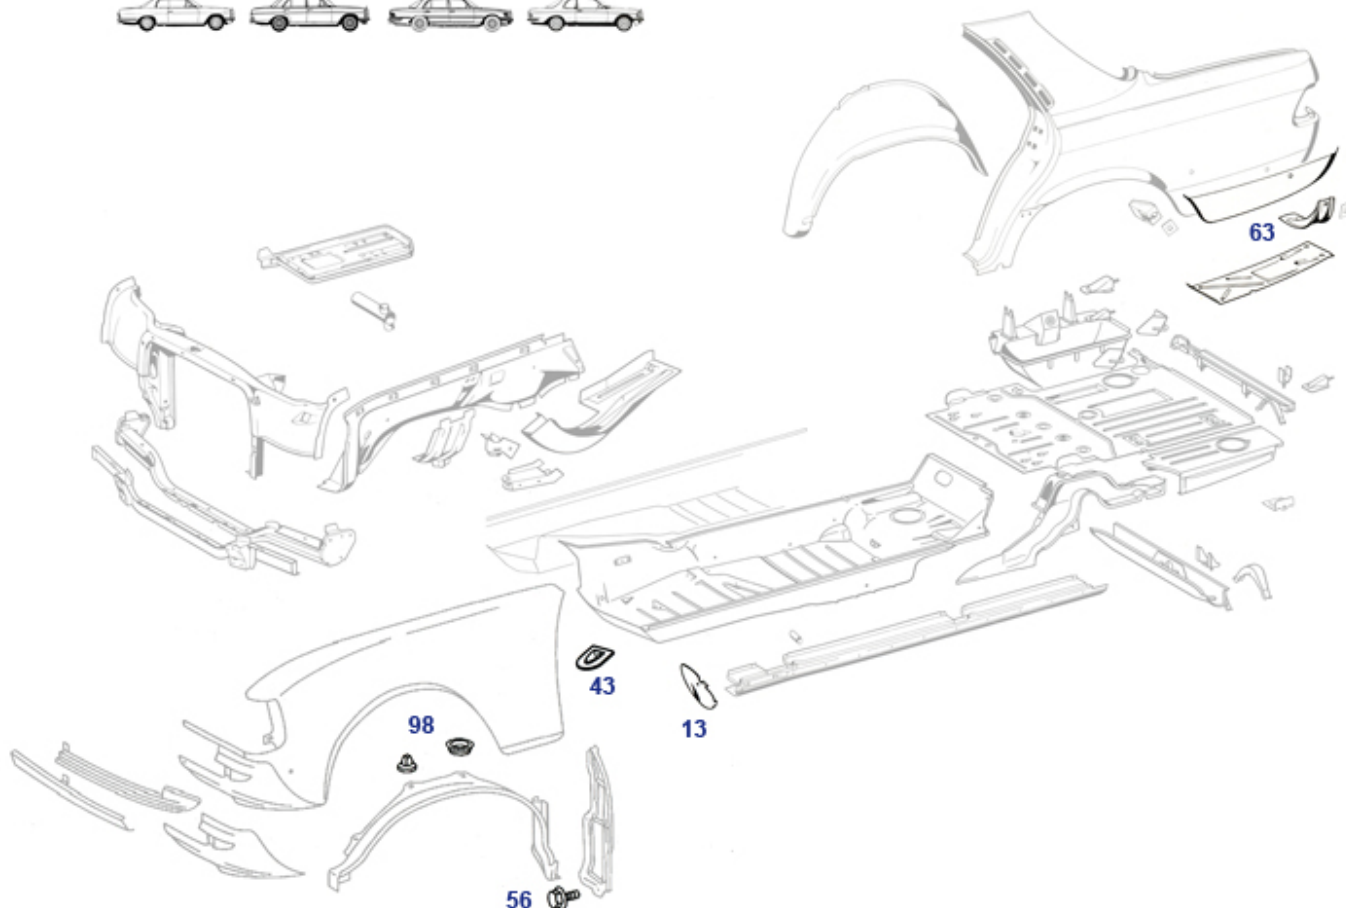

61.c Floors- and Body Rep.-Panelling Types from Platform 114

	Kombi-Blechschaube	999926	N/A		A1156160836	561280	N/A
	A1156160736	561250	N/A		A1156100536	561260	N/A
	A1156160320	561032	N/A		A1156100636	561270	N/A
	A1156160936	561290	N/A		A1156161414	561115	N/A
13	cap, rail front end RH, W114/W115	563028	€ 20,23	13	cap, rail front end LH, W114/W115	563018	€ 20,23
43	pan, brake wire support at floor, 114/115	561035	€ 19,04	63	stiffening floor to side panel W116/W123	563023	€ 71,40
98	Plug rivet for square hole eg, lower rad.cover	788991	€ 1,32	561000	A1156180561	561070	N/A
561000	A1156180761	561000	N/A	561010	A1156161067	561020	N/A
561010	Rep.-Bodenblech 200-280CE, li.	561011	€ 77,35	561010	Rep.-Bodenblech vo. 200-280CE links	561012	€ 62,48
561010	A1156160967	561010	N/A	561010	Rep.-Bodenblech 200-280CE, re.	561021	€ 77,35
561010	Rep.-Bodenblech vo. 200-280CE rechts	561022	€ 62,48	561013	Rep.-Bodenblech hi. 200-280CE links	561013	N/A
561013	Rep.-Bodenblech hi. 200-280CE rechts	561023	N/A	561015	A1156370131	561015	N/A
561015	A1156370231	561016	N/A	561015	A1156370331	561017	N/A
561015	A1156370431	561018	N/A	561016	Rep.-Längsträger außen links	563016	€ 101,15
561016	Rep.-Längsträger außen rechts	563026	€ 101,15	561050	-NL- Tunnelverstärkung Kardanlager	561050	N/A
561050	-NL- Steg an Bodenblech re.	561065	N/A	561050	-NL- Steg am Bodenblech re.	561055	N/A
561093	Rep-section inner rail rear LH W123	561093	€ 35,43	561093	Rep-section rail RH	561102	N/A
561093	Rep-section rail LH	561092	N/A	561093	Rep-section inner rail rear LH W123	561103	€ 35,43
561110	A1156100604	561110	N/A	561112	-NL- Tankhalter vorn	561112	N/A
561113	A1156120714	561113	N/A	561300	A1156100475	561300	N/A
562020	A1146200186	562020	N/A	562035	A1146200386	562035	N/A
562135	Stoßdämpferkonsole vo. links	562135	N/A	562140	A1156260475	562140	N/A
562140	A1146260275	562141	N/A	563051	Patch panel wheel house RH W115	563061	€ 35,76
563051	Patch panel wheel house LH W115	563051	€ 35,76	563073	Dec. strip set, whl. arch W114/115	564000	€ 133,52