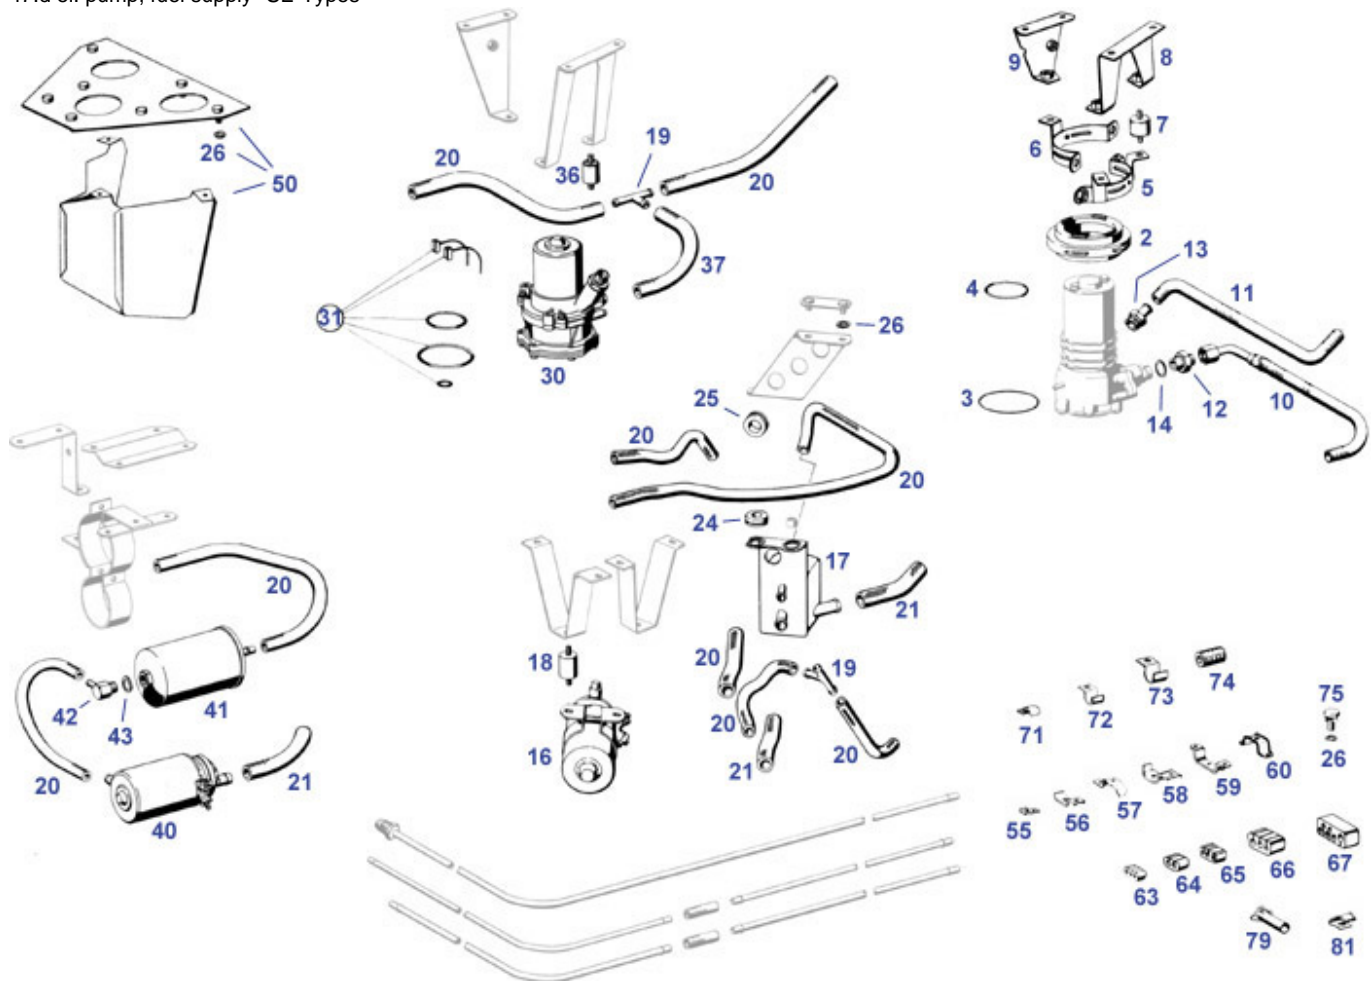

47.d el. pump, fuel supply "SE-Types"

47.d el. pump, fuel supply "SE-Types"

	impeller disc, small feeder pump 280SE/SL	247070	€ 118,99	clamp 37,5 mm	747040	€ 5,24
	rubber inlay, for 3 pipes (8 + 8 + 5mm)	247859	€ 5,63	Universal Fuel pump, alternative for D-Jet	347005	€ 166,90
	A1124700581 Big pump support	347085	N/A	2 Ring, early fuel pump rubber mount	247033	€ 47,10
3	Seal ring,lower,early	247037	€ 4,55	4 A0009979145 Seal ring,upper,early	247034	N/A
5	Clamp,early ,second half	247036	€ 127,90	6 Clamp,early ,first half	247035	€ 122,71
7	see 247828	247028	N/A	8 Pump support, f.early pump	347080	€ 46,06
10	Hose,ff.,230SL to vn.013014, W111, ..	247002	€ 44,95	12 Fitting with valve, fuel pump, early	247042	N/A
13	A0009975972 Fitting,fuel pump,early	247043	N/A	14 Seal ring 18x22 Al	109019	€ 0,94
16	A0010917401 El.Fuel pump 108/111 3.5 ea	347001	N/A	17 A1144700216 Damper unit D-Jet 1.Generat	347717	N/A
18	Rubber buffer,fuel pump,late	247023	€ 4,74	19 T-connector, fuel hoses	247015	€ 4,76
20	1m Fuel hose tank->pump 11/17mm, fabric	247005	€ 10,41	21 Fuel hose 13 x 20mm, plain mantle	747027	€ 27,19
21	A1124761226 see 247005	747003	N/A	21 Hose adapter diam 15->12mm, new pumps @ 82ltr	347998	€ 7,66
21	1m Fuel Hose 14/22mm	747029	€ 37,28	24 Grommet,14/18, bulkhead, generator wire	298784	€ 2,59
25	Rubber grommet 10/15, taillight bucket 190SL, 107	199020	€ 1,08	26 rubber washer fits M6	299081	€ 1,19
30	Fuelpump,smallversion,Bosch	247001	N/A	37 1m. Fuel hose 7,5x13,0 flat surface	247007	€ 8,50
40	N/A: Bosch 0 580 464 003 Pumpe"D-Jet"-Types	747005	N/A	41 Fuel filter R/C 107 -> 06.1976	747702	€ 29,21
42	Threaded fittig to filter 747702	747147	€ 9,75	43 Seal ring 14mm Alu	207186	€ 1,08
50	Metal box W108 pump protection	847021	€ 61,11	55 Clamp, bulkhead	242058	€ 2,76
56	Fuel and brake line clamp, for 30mm rubbers	147014	€ 2,32	57 Clamp,pipe,front, outrigger	247052	€ 5,94