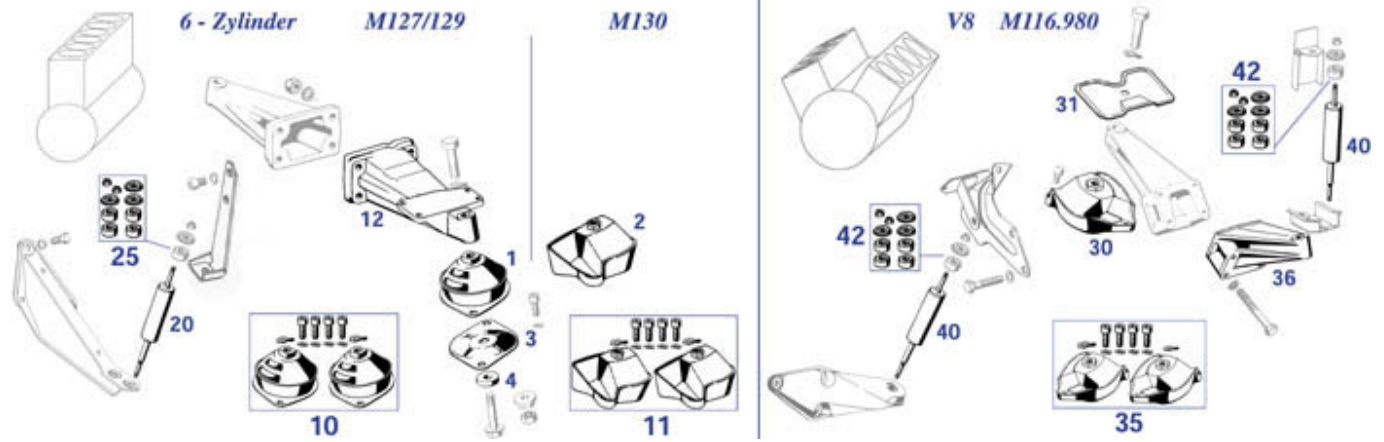

22 Engine mounts W111 Cpe. front

22 Engine mounts W111 Cpe. front

	Engine mount W111Cpe. 280SE/C,frt. Lt.+	322725	€ 26,18	1	Enginemountfrt.6-cyltypes	222010	€ 34,14
1	A1802231212 Engine mount frt. Rt. EXPOR	322032	N/A	1	A1802231112 Engine mount frt. Lt. EXPOR	322031	N/A
1	A1802230912 "Engine mount frt.LH, 111Cp	322009	N/A	2	Engine mount W111Cpe. 280SE/C,frt. Lt.+	322025	€ 25,63
3	A1212230331 Plate ,eng mount,front,230S	222035	N/A	4	Rubber shim 5mm eng support buffer	122039	€ 2,08
10	A1112200117 Repr. kit, eng. mt. fr. W/C	322013	N/A	12	A1272230204 Engine support Lt.,111Cpe.6	322030	N/A
25	see 724719, set as per ref A1072400117	724019	N/A	30	A1162230112 Engine mount frt.,111Cpe: 3	322016	N/A
30	rbr engine mount	322816	€ 43,90	31	A1162230034 Heat prot.shield, engine mo	322055	N/A
35	A1112200017 Repr. kit, eng. mt. V8 (3,5	822012	N/A	36	A1162231204 Engine support Lt.,111Cpe.8	322050	N/A