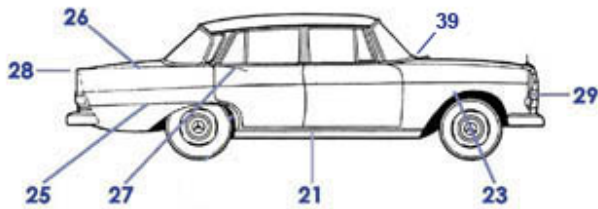

69/88 Trims at Sidepanel

69/88 Trims at Sidepanel

	Rubber underlay, tailpanel trims ref 0009872760	369056	€ 39,69				
	Dec. strip set, whl. arch W/C111, B.Quality	B364000	€ 119,00	21		Bolt, flat head, garnish trim below WS, 2x req	367117 € 13,35
21	Clip, dec. strip Ponton	472115	€ 2,49	21		Clip, t'hold strip, to'67	898010 € 1,49
21	Dec. strip t'hold Rt.	569060	N/A	23		Dec. strip t'hold Lt.	569050 N/A
23	A1128810244 Dec. strip, whl. arch fr.Rt	388322	N/A	25		A1128810144 Dec. strip, whl. arch fr.Lt	388312 N/A
25	A1126980480 Dec. strip, rear wing, rr.R	369140	N/A	26		A1126980380 Dec. strip, rear wing, rr.L	369130 N/A
26	A1116980183 Dec. strip on tailfin, Lt.	369054	N/A	26		A1119870226	373111 N/A
27	A0019887978	398177	N/A	27		A1116980283 Dec. strip on tailfin, Rt.	369064 N/A
27	A0019880981	398690	N/A	27		A0009870715	398176 N/A
27	A1117380422 Dec. strip, rr. door 1/4 wi	373120	N/A	27		A1117380322 Dec. strip, rr. door 1/4 wi	373110 N/A
28	A1116900479 Dec. strip, tailfin end, Rt	369062	N/A	27		Clips	472056 N/A
28	Schild "200D" am A-Brett, solange Vorrat	381028	€ 28,56	28		A1116900379 Dec. strip, tailfin end, Lt	369052 N/A
31	Plug, e.g. upper trim at door W111 Cpe/convertible	372082	€ 2,56	29		A1118810544 Dec. strip W111, fr. wing,	388180 N/A
31	1m rbr profile, Cab/Cpe rocker	398011	€ 5,65	31		A1116865220 Chrome strip, side rail Rt.	369080 N/A
32	A1128815244 Dec. strip, whl. arch, fr.R	388320	N/A	31		A1116865120 Chrome strip, side rail Lt.	369070 N/A
33	Dec. strip set, whl. arch W/C111	364000	N/A	33		1m rubber profile e.g. prot.	169056 € 2,99
33	Dec. strip set, whl. arch, rr.Lt.	369310	N/A	33		A1126985280 Dec. strip set, whl. arch,	369320 N/A
39	grommet washer-clip	367099	€ 0,60	38		Dec. strip rr.Lt. oder Rt.	369050 N/A
51	Clip, rocker panel trim 108, ...	872056	€ 0,20	39		Connecting piece, middle	267045 € 14,33
				51		A1156980121 Underlay, rbr. t'hold strip	569054 N/A