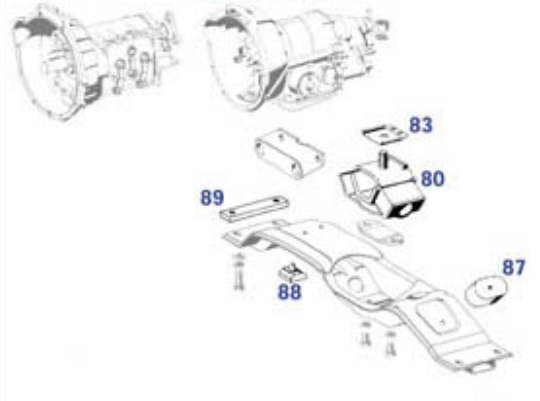

## 22/24 Engine Mounts W111 Cpe. rear

22/24 Engine Mounts W111 Cpe. rear

02.1961 - 05.1969 "kurze Getriebe" / Gearbox "short housing"

05.1969 - 07.1971

	Rear support rail,111Cab. man.	<a href="#">322028</a>	N/A		-n.av.- gearboxsupport 280SE/C, late	<a href="#">822028</a>	N/A
	Rear support rail,111Cab.autm.	<a href="#">322029</a>	N/A	51	A1292240012 Rear engine mount (seperate	<a href="#">822021</a>	N/A
52	Rubberbuffer/bellow	<a href="#">322035</a>	€ 5,15	53	Rubbershim	<a href="#">322039</a>	€ 1,99
54	Bolt,rr.eng.mount 220SE/230SL early	<a href="#">222021</a>	€ 14,70	55	Bellows, rear eng.mount	<a href="#">122830</a>	€ 10,13
56	A1212240382 Rubber bellow, rr. eng.moun	<a href="#">822022</a>	N/A	57	Plate, bellows @ engine mount	<a href="#">122035</a>	€ 10,57
58	A1112400118 Rep.kit engine mount W111Cp	<a href="#">322019</a>	N/A	59	A1082400418 Rep-kit,enginemount rr.108/	<a href="#">822020</a>	N/A
60	A1112400402 Support,engine,rear,230SLFN	<a href="#">222016</a>	N/A	61	A1082420401 Gearbox support W111Cpe,6-c	<a href="#">322017</a>	N/A
65	A1102400402 Rear support rail,111Cpe.6-	<a href="#">322027</a>	N/A	66	A1102420213 Rubber at engine mount	<a href="#">322024</a>	N/A
70	A1104900444 Exh.bracket at gearbox, 6-c	<a href="#">349047</a>	N/A	80	Engine mount rr.'S/SE' 5.69 -->	<a href="#">322022</a>	€ 33,56
83	A1082420031 Metal shim at engine mount	<a href="#">322018</a>	N/A	87	A1089870740 Rubber buffer, support/floo	<a href="#">822024</a>	N/A
88	Rubber buffer, support/exhaust	<a href="#">349045</a>	N/A	88	A1089870940 Rubber buffer,support/exhau	<a href="#">849045</a>	N/A
88	A1089870840 Rubber buffer,support/exhau	<a href="#">849046</a>	N/A	89	A1082420140 Threaded plate f. support	<a href="#">322061</a>	N/A