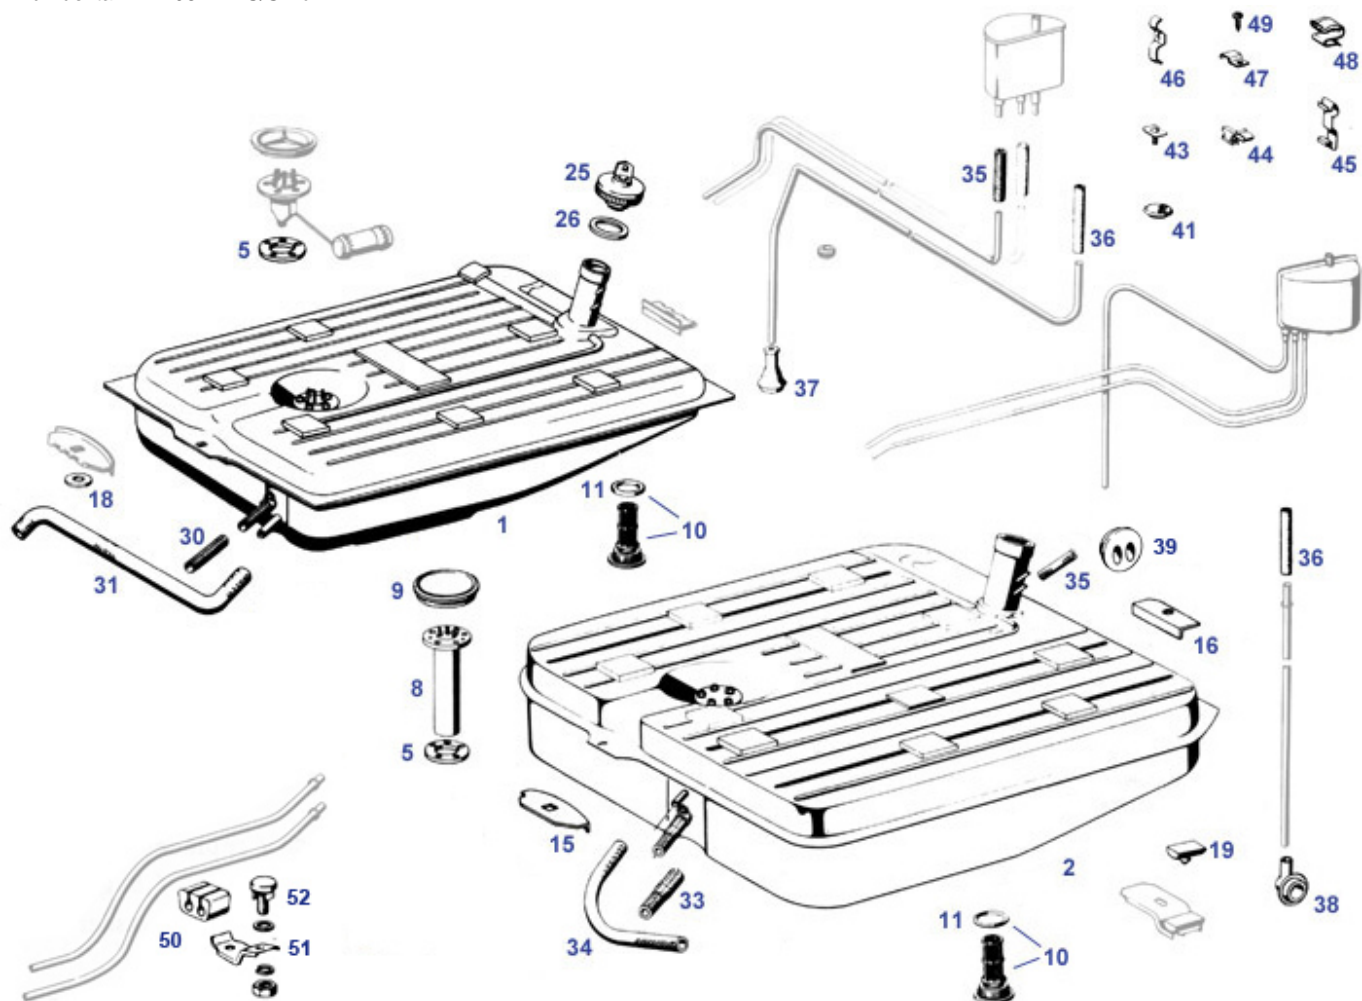

47.b Fuel tank W108-112 S/SE div.

47.b Fuel tank W108-112 S/SE div.

	Fuel tank sender, fits 78L in W114/115	547734	N/A	rubber inlay, for 3 pipes (8 + 8 + 5mm)	247859	€ 5,63
	expansion reservoir for fuel tank ventilation	247868	€ 140,00	Inline Fuel Filter universal, transparent	547702	N/A
	handle, fuel door 110 or 111 early	375847	€ 29,99	Fuel tank 82ltre.Repro 108/109/111not6.3	847000	N/A
	see 847809, fueltank 82 ltr, div 108-112, Repro	847709	N/A	A1109870145 see 147016 or 347014	247014	N/A
	clamp 37,5 mm	747040	€ 5,24	1m Fuel hose 5,5mm e.g. 107-fuel vent.	247047	N/A
1	A1084700301 Fuel tank 65ltr,110/111 ear	347000	N/A	2 A1094700501 Fuel tank 105 litre, 300SEL	847001	N/A
2	Fuel tank 82 ltr, div 108-112, Repro	847809	€ 577,15	2 Fuel Tank 78ltr, 250-280E/114	547709	€ 795,00
5	Gasket for fuel sender 1956-1972 | A1104710180	147015	€ 1,48	8 A110 542 1204 Tank sender, 82 Litre	247006	N/A
8	fuel sender, 250/280SL, Repro	247606	€ 189,89	9 round cover above fuel sender,Repro	247814	€ 5,20
9	Cover above fuel sender, plastic,black	347014	€ 7,79	10 threaded plug with filter element	247012	€ 20,35
11	Seal ring, tank filter	247013	€ 0,26	11 A1119970840 Seal ring	347013	N/A
15	Front bracket, e.g. W108	847026	€ 29,90	16 Clamp, fuel tank, rear	247026	€ 5,77
18	Shim, Exh/Tank support	298776	€ 2,83	19 A1249870740 Rubber buffer	298795	N/A
20	A1154710268 Expansion tank	247068	N/A	25 Fuel cap, plastic, no lock, FEBl	747009	€ 11,04
25	Fuel tank cap w.lock black plastic	747011	N/A	25 N/A Gas cap locking non-vented	147010	N/A
26	Seal ring @ gas cap	247010	€ 2,98	31 A1284760526 Fuel hose, pump->feed 111 e	347003	N/A
31	Hose adapter diam 15->12mm, new pumps @ 82ltr	347998	€ 7,66	31 A1114760726 Fuel hose, tank->pump 111 m	347004	N/A
33	Fuel hose 13 x 20mm, plain mantle	747027	€ 27,19	33 1m Fuel Hose 14/22mm	747029	€ 37,28