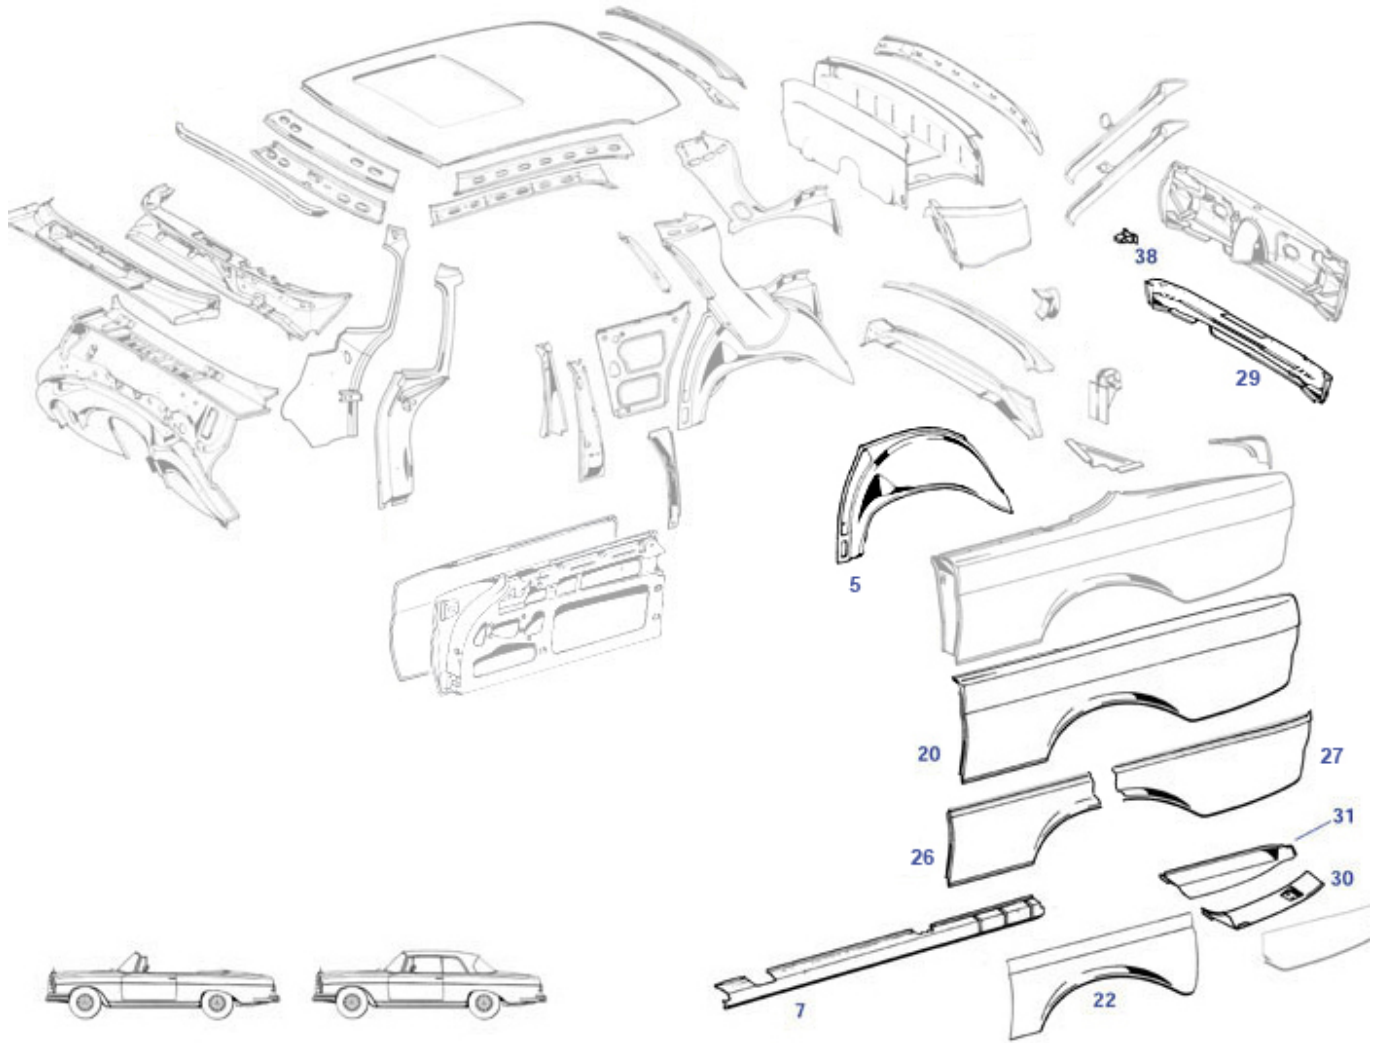

63/64 Panelling Tail+Roof W111Cpe/Cab

63/64 Panelling Tail+Roof W111Cpe/Cab

	brush L or R sunroof	878720	€ 8,97		Crossmember @ rear seat floor	361385	N/A
	del-t: brush, sunroof	878820	N/A		111Cpe, repro, 1,2mm	369023	€ 606,90
	unchromed trim right behind softtop	369022	€ 606,90		softright	369021	€ 606,90
	Chrome trim	377100	€ 204,29	1	unchromed trim left behind softtop	369021	€ 606,90
1	A1116375421 A pillar inner	363200	N/A	2	A1116305110 A pillar inner	363190	N/A
	220SEb/C rt				220SEb/C lt		
2	NA- A pillar outer 220SEb/C rt.	363240	N/A	3	A1116305310 A pillar outer	363230	N/A
					220SEb/C lt		
3	A1116306469 Wheel arch 111cpe.,	363045	N/A	3	A1116306369 Wheel arch 111,cpe	363035	N/A
	rear, r				rear,,lt		
3	A1116375227 Bulkhead on C pillar,	363410	N/A	3	Wheel arch C111, cabrio, lt.	363030	N/A
	rt.,						
5	Outer wheel arch, Cab/Cpe, RH,	364063	€ 490,15	5	NA- Wheel arch C111 cabrio, rt.,	363040	N/A
	Repro						
5	A1116375176 Wheel arch, without	364050	N/A	5	Outer wheel arch, Cab/Cpe, LH,	364053	€ 490,15
	rear pi				Repro		
7	A1116375235 Side rail C111-112	363020	N/A	7	A1116375276 Wheel arch, without	364040	N/A
	ot.Rt.				rear pi		
8	A1116375624 B pillar inner C111 rt.	363360	N/A	16	A1116375135 Side rail C111-112	363010	€ 754,94
17	Roofframe111cpe.rear,upper,outer	365070	N/A	20	ot.Lt.		
					Roofframe111cpe.rear,upper,inner	365060	N/A
20	Rep-panel wing rr.LH 80% 111 2	363074	€ 790,81	20	Rep.panel wing rr.RH 80% 111	363084	€ 790,81
	door				2-door		
22	Patch panel C111/112 rear Rt.	363083	€ 82,74	22	Cardbox for large spareparts,	967993	€ 25,82
					170x60x80cm		
					Patch panel outer wheelarch RH	863083	€ 95,97