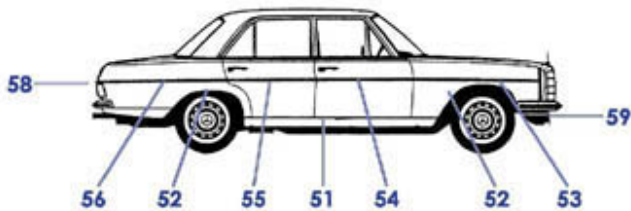

69/88 Trims at Sidepanel

69/88 Trims at Sidepanel

	Rubber underlay, tailpanel trims ref 0009872760	369056	€ 39,69				
	Dec. strip set, whl. arch W/C111, B.Quality	B364000	€ 119,00	21		Bolt, flat head, garnish trim below WS, 2x req	367117 € 13,35
21	Clip, dec. strip Ponton	472115	€ 2,49	21		Clip, t'hold strip, to'67	898010 € 1,49
21	Dec. strip t'hold Rt.	569060	N/A	23		Dec. strip t'hold Lt.	569050 N/A
23	A1128810244 Dec. strip, whl. arch fr.Rt	388322	N/A	25		A1128810144 Dec. strip, whl. arch fr.Lt	388312 N/A
25	A1126980480 Dec. strip, rear wing, rr.R	369140	N/A	26		A1126980380 Dec. strip, rear wing, rr.L	369130 N/A
26	A1116980183 Dec. strip on tailfin, Lt.	369054	N/A	26		A1119870226	373111 N/A
27	A0019887978	398177	N/A	27		A1116980283 Dec. strip on tailfin, Rt.	369064 N/A
27	A0019880981	398690	N/A	27		A0009870715	398176 N/A
27	A1117380422 Dec. strip, rr. door 1/4 wi	373120	N/A	27		A1117380322 Dec. strip, rr. door 1/4 wi	373110 N/A
28	A1116900479 Dec. strip, tailfin end, Rt	369062	N/A	27		Clips	472056 N/A
28	Schild "200D" am A-Brett, solange Vorrat	381028	€ 28,56	28		A1116900379 Dec. strip, tailfin end, Lt	369052 N/A
31	Plug, e.g. upper trim at door W111 Cpe/convertible	372082	€ 2,56	29		A1118810544 Dec. strip W111, fr. wing,	388180 N/A
31	1m rbr profile, Cab/Cpe rocker	398011	€ 5,65	31		A1116865220 Chrome strip, side rail Rt.	369080 N/A
32	A1128815244 Dec. strip, whl. arch, fr.R	388320	N/A	31		A1116865120 Chrome strip, side rail Lt.	369070 N/A
33	Dec. strip set, whl. arch W/C111	364000	N/A	33		1m rubber profile e.g. prot.	169056 € 2,99
33	Dec. strip set, whl. arch, rr.Lt.	369310	N/A	33		A1126985280 Dec. strip set, whl. arch,	369320 N/A
39	grommet washer-clip	367099	€ 0,60	38		Dec. strip rr.Lt. oder Rt.	369050 N/A
51	Clip, rocker panel trim 108, ...	872056	€ 0,20	39		Connecting piece, middle	267045 € 14,33
				51		A1156980121 Underlay, rbr. t'hold strip	569054 N/A