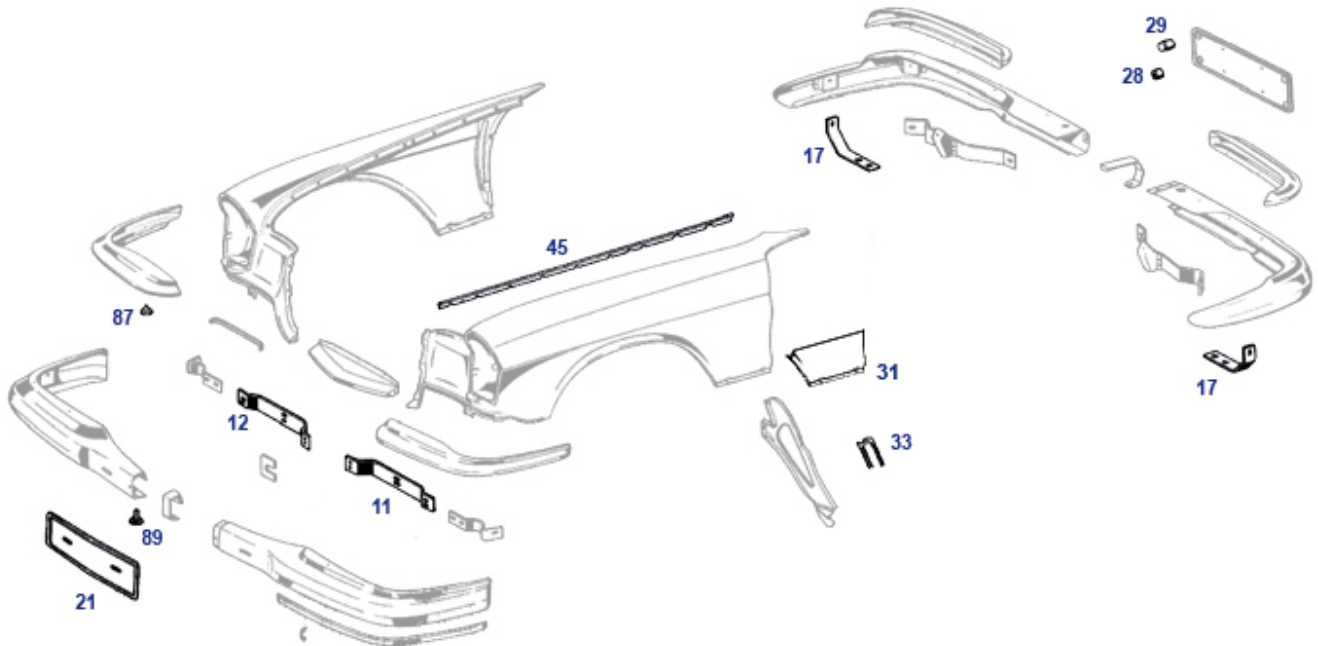

## 88.c Body attachments W111 late style

88.c Body attachments W111 late style

	opener cable, bonnet, repro to A1088800159	<a href="#">888004</a>	€ 95,99		ctr cover panel betw. frt wings below grille C111	<a href="#">388193</a>	€ 71,40
	Rep.-panel frt wing RH, rear section, W108+9	<a href="#">888023</a>	€ 53,55		Rep.-panel frt wing LH, rear section, W108+9	<a href="#">888013</a>	€ 53,55
11	Bumper bracket late Cpe frt inner LH	<a href="#">388150</a>	€ 63,72	12	Bumper bracket late Cpe frt inner RH	<a href="#">388160</a>	€ 63,72
17	Bumper bracket L or R, outer	<a href="#">388126</a>	€ 93,89	21	License plate, 52,50cm unchromed	<a href="#">188091</a>	€ 46,91
21	License plate, 52,50cm chromed	<a href="#">188090</a>	€ 138,61	21	chrome license plate holder 40cm	<a href="#">188895</a>	N/A
21	License plate, 40cm unchromed	<a href="#">188094</a>	N/A	21	A1108850081 No./Licence plate underlay	<a href="#">288089</a>	N/A
28	A1089870042	<a href="#">898045</a>	N/A	29	rbr buffer, rr lic plate, ... ref 1089870540	<a href="#">898044</a>	€ 7,90
31	N/A ! Rep. Sheet metal front left between door and	<a href="#">362171</a>	N/A	31	Rep. Sheet metal front right between door and wheel	<a href="#">362181</a>	N/A
33	Panelling screw 5,5 x 16 (hex head 8mm)	<a href="#">288059</a>	€ 0,60	33	2,5mtr round sealing strip Terostat IV, 10mm	<a href="#">599995</a>	N/A
45	N913008006300	<a href="#">388018</a>	N/A	45	pan head tapping screw zinc plated 3,9 X 13	<a href="#">188889</a>	€ 0,25
45	Rubber buffer, e.g. grille to wing	<a href="#">898201</a>	€ 2,59	45	Multi-Purpose Adhesive Insulation Seal	<a href="#">298001</a>	€ 10,95
87	Distancer shim, between lower+upper bumpers	<a href="#">388209</a>	€ 6,84	89	dummy pin, chrome plated 12mm head	<a href="#">988105</a>	€ 2,31
89	dummy pin, chrome plated 22mm head	<a href="#">988106</a>	€ 2,62	89	Join plate screw M8 e.g. bumper joints	<a href="#">288105</a>	€ 1,20