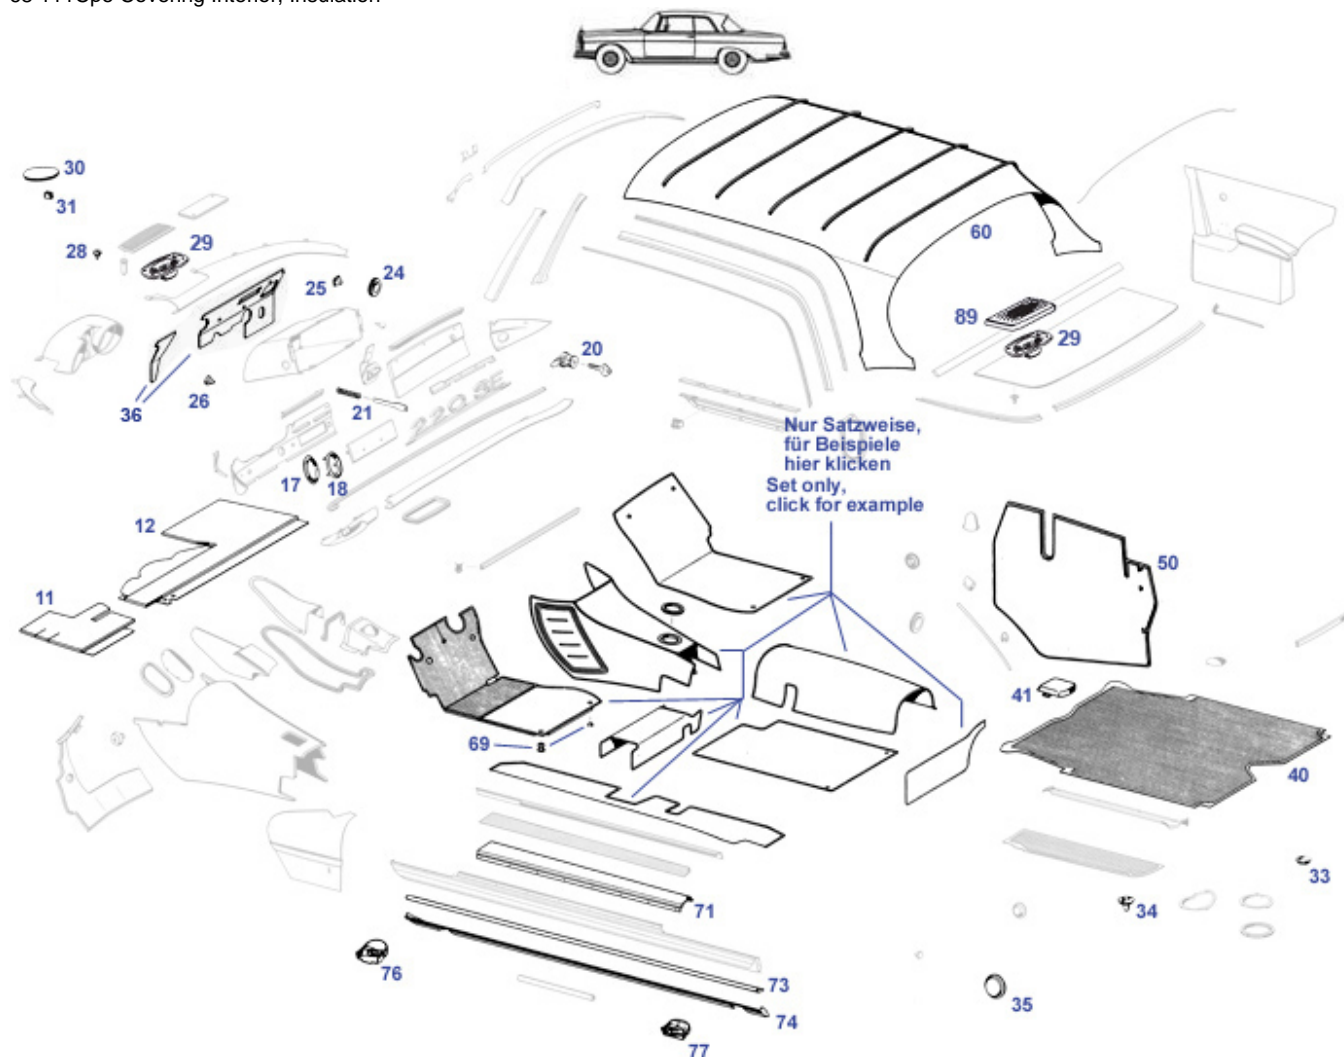

68 111Cpe Covering Interior, Insulation

68 111Cpe Covering Interior, Insulation

	Metal Clip, covers,	268676	€ 1,79		Foam sheet per square mtr, D=5mm	368037	€ 8,65
	Teppichsatz 111 Cpe rot-boucle	394173	€ 462,41		Speaker, W111 footwell, if "Stereo"	368215	€ 245,01
	Teppichsatz C111 Velours	393172	N/A		1sqm mat, Terodem SP300 self adhesive	968170	€ 75,45
	Teppichsatz 111 Cpe Schlinge anthrazit	393272	€ 385,51		knob, plastic base, carpet fixture	798006	€ 3,19
11	Cover, paper under dash C111 LHD LH, FN	368035	€ 64,40	12	Cover, paper under dash C111 LHD RH FN	368036	€ 103,04
12	A1086809217	868278	N/A	17	Rubber pad, dec. ring, ->167	268042	€ 16,18
17	Rubber ring | 1967 -> 07..1979 | A1156890097	268044	€ 4,61	18	lock escutcheon from '67, Alu anodized	268043	N/A
18	lock escutcheon up to '67, Alu anodized	268041	€ 7,98	20	A1086800384 Lock, FN	868055	N/A
20	A1106890001 Lock 230-280SL->010355, W10	268055	N/A	21	A1116890032	368070	N/A
21	A1109930901	368071	N/A	24	Rbr plug 17,5mm	398995	€ 1,17
25	Rubbergrommet, firewall, square	299026	€ 3,32	26	Rubber buffer 5mm,121,113,10	298066	€ 0,89
28	Rubber buffer	298794	N/A	29	Speaker 108/109/111	368015	€ 75,36
30	Cover, front subframe mount	268010	€ 11,90	31	Clip,cover	268009	€ 1,74
33	Buffer, conical shape, boot lid div.	398043	€ 1,65	33	Plug, 32mm, e.g. boot, ..Repro	268309	€ 0,70
34	Grommet 4/20mm, 1 hole, drain	399009	€ 1,71	35	A1109870644	398785	N/A
36	Firewall mat LHD W111 220 SEB, Material 13mm	368532	€ 210,00	36	Firewall Insulation 111/2, version see picture	368530	€ 212,89
40	Rubber trunk main mat A1086840105	868300	€ 265,37	41	cover rear cross member, above axle mount	269832	€ 31,90
41	Rivet,for cover in boot	269034	€ 0,35	41	A1116930030 Covering, mount, in	269032	N/A