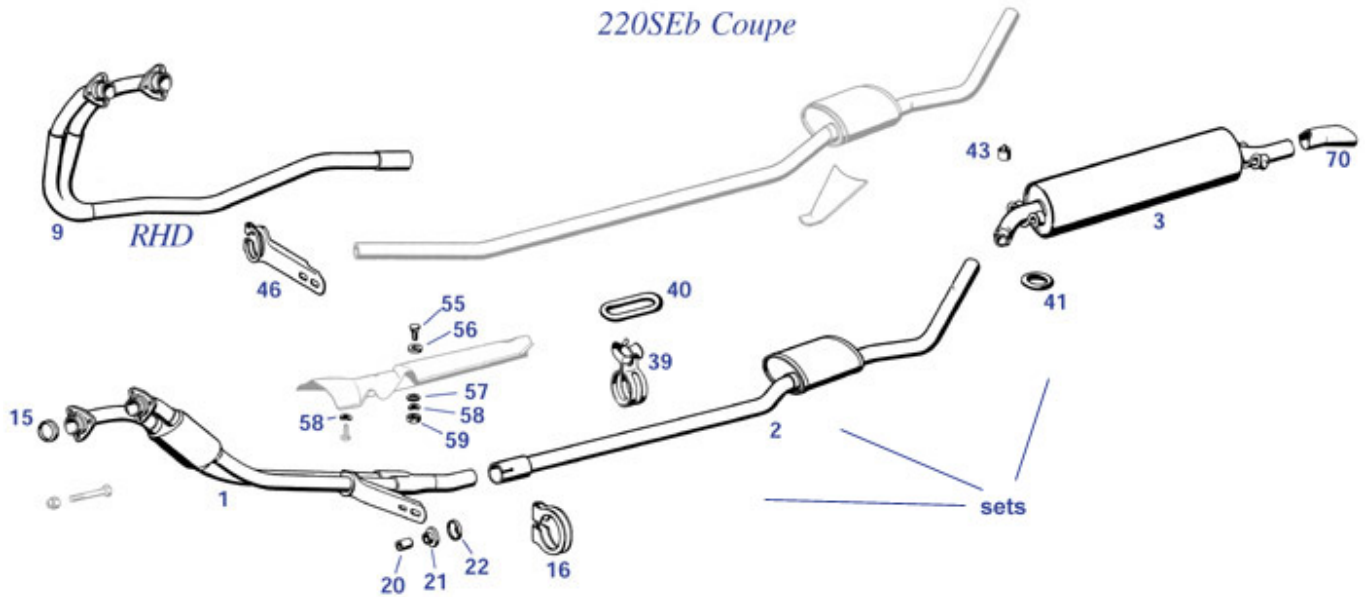

49 Exhaust 220SEb

49 Exhaust 220SEb

220SEb Coupe

	Set stainless steel exhaust 220SE/b Cab	349493	€ 1.818,90		RR silencer stainless 220SEb	349928	€ 747,63
	Exh. system, 220SEb coupe orig. LHD	349500	N/A		Frt-pipe stainless 220SEb/Cpe LHD	349040	N/A
	Frt-Pipe Stainless 220SE/b Cab. LHD	349005	€ 688,25		Ctre-silencer stainless, 220SEb	349923	€ 458,82
	Set 3-pcs stainless exhaust 220SEb	349891	€ 1.888,99		exhaust repair paste	749595	€ 10,67
	Hex Bolt stainless steel, M8 X 30	349818	€ 0,49	1	A1114902820 Exhaust pipe, front, 220SEb	349000	N/A
2	Centre box 220SEb/+C LHD (OEM)	349023	€ 215,39	3	End box 220SEb/C, aftermarket	349030	€ 239,90
3	Rear silencer W110, 190 (replcement), 200-230, Repr	349029	€ 298,00	9	NA- Frontpipe220SEbRHD, cpe.+4 door	349001	N/A
15	A1214920281 Flange gasket 180, 220SEb/C	449053	N/A	16	Exhaust clamp, 51mm	149017	€ 3,96
16	N000931008251	247056	N/A	16	A1124920240 Clamp, exhaust pipe 220SEb	349027	N/A
20	Spacer sleeve (e.g. exhaust bracket)	849819	€ 3,76	20	A0004920053 n/a, replace by 849819	349059	N/A
20	threaded bushing with hexagonal collar	314003	€ 8,93	21	Rubber shim at exh. bracket	114002	€ 3,83
22	Retainer at exh. bracket	114001	€ 6,55	39	A1114920040 Holding clamp, middle 220	349017	N/A
40	A1114920082 Rubber ring, middle hanger,	349016	N/A	41	inner diameter 30, rubberstring 15	249019	€ 1,90
43	Rubber buffer, floor/exhast, others...	249818	€ 4,68	43	Rubber buffer, exhaust	798747	€ 0,92
46	Frontpipe mounting bracket 220SEb RHD	314039	N/A	55	Clamping Bolt M6 for square bodypanel holes	188036	€ 8,45
56	Rubber ring, wiper motor	282407	€ 0,77	57	Washer 6.4 large, yellow zined	299276	€ 0,18
58	Spring washer M6	142158	€ 0,15	59	Hex nut M6, yellow zinc.	181023	€ 0,18
70	Tail pipe, pipe shape, chrome, fits 45-49mm pipes	949031	€ 43,49	70	A1114920314 Tailpipe,chromecover,220-30	349035	N/A