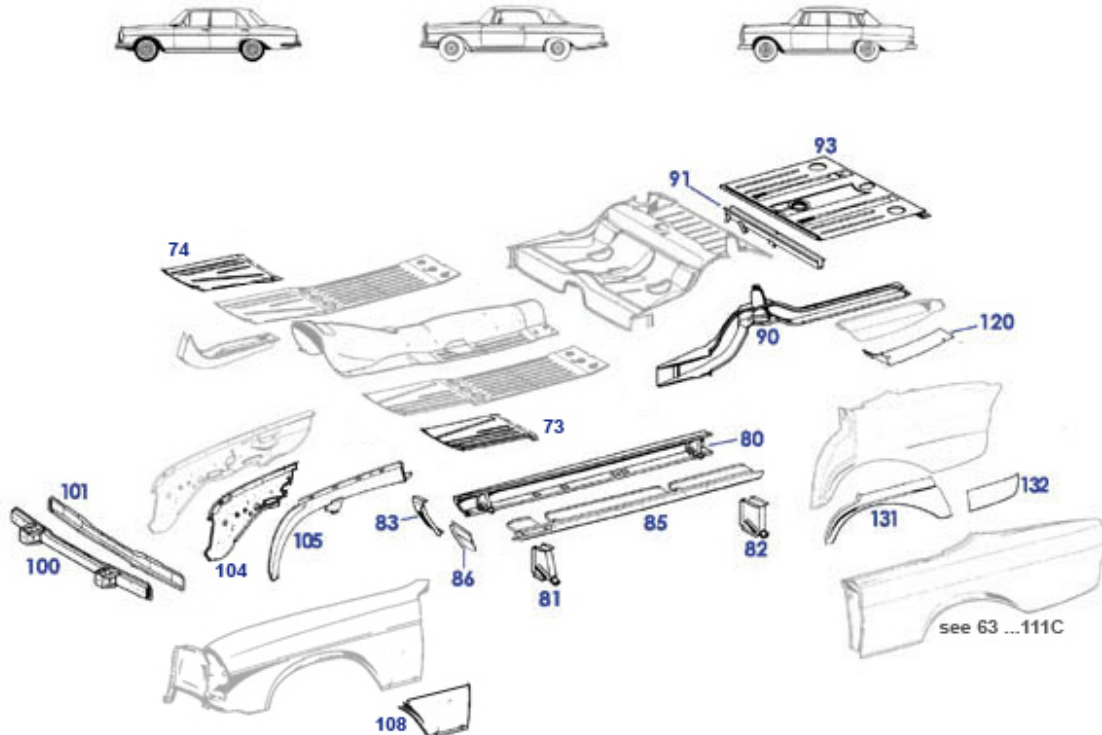

61.b Floors and Rep-Panels 1959-1972 "Platform 110"

	Reinf.-Firewall lower section Cab. RH	361829	N/A		Reinf.-Firewall lower section Cab. LH	361819	N/A
	Crossmember @ rear seat floor 111Cpe, repro, 1,2mm	361385	N/A		A1106370236 Blanking plate W110-2 side	363028	€ 17,85
	A1106370136 Blanking plate W110-2 side	363018	€ 17,85		A1106110640 Blanking plate W108/W109 si	861060	N/A
70	A1106160367 check 361830 instead	361030	N/A	70	A1086160167 check 361830 instead	861010	N/A
71	A1106160867, check 361840 instead	861020	N/A	71	A1106160467 check 361840 instead	361040	N/A
73	rep.-panel, simple quality	361830	€ 90,44	74	rep.-panel, simple quality	361840	€ 90,44
80	Side rail, Cab.,inner left	361010	€ 410,00	80	A1106100409 Side rail 190-300SE in.Rt.	361025	N/A
80	A1106100309 Side rail 190-300SE in.Lt.	361015	N/A	80	Side rail, Cab., RH, inner	361020	€ 410,00
81	Jacking point W/C108-112 fr.	861015	€ 34,99	82	Jacking point W/C108-112 rr.	861017	€ 37,00
83	Cap, inner rail front end, LH, W110-model	361013	€ 27,89	83	Cap, inner rail front end, RH, W110-model	361023	€ 27,89
86	A1116375136 Blanking plate C111 side ra	363012	N/A	86	A1116375236 Blanking plate C111 side ra	363022	N/A
86	Front end cap, outer rail LH, W108/9	863018	€ 24,99	86	Front end cap, outer rail RH, W108/9	863028	€ 24,99
90	A1106101510 Side rail W/C108,110,111, L	361090	€ 799,00	91	Crossmember w.tank-supp,no exh-support	361110	€ 125,00
93	A1106160162 Boot floor main panel 108-1	861000	€ 599,99	93	Cover above fuel sender, plastic,black	347014	€ 7,79
93	round cover above fuel sender,Repro	247814	€ 5,20	100	Frt-member frt shell, W110+111 up to FN	362020	€ 339,15
100	front shell front cross member late	862020	€ 365,33	101	Rear shell, front cross member late	862030	€ 159,00
101	Frt-member rr shell W110/111 up to FN	362030	€ 155,91	104	Rep-sect. inner wing frt LH W110	362141	€ 234,58
104	Rep-sect. inner wing frt LH W110	362131	€ 234,58	105	Patch, inner wing support W110, front right	362123	€ 79,99
105	Rep.-patch lower front rail in wheel arch 111 RH	362121	€ 39,27	105	Rep.-patch lower front rail in wheel arch 111 LH	362111	€ 39,27