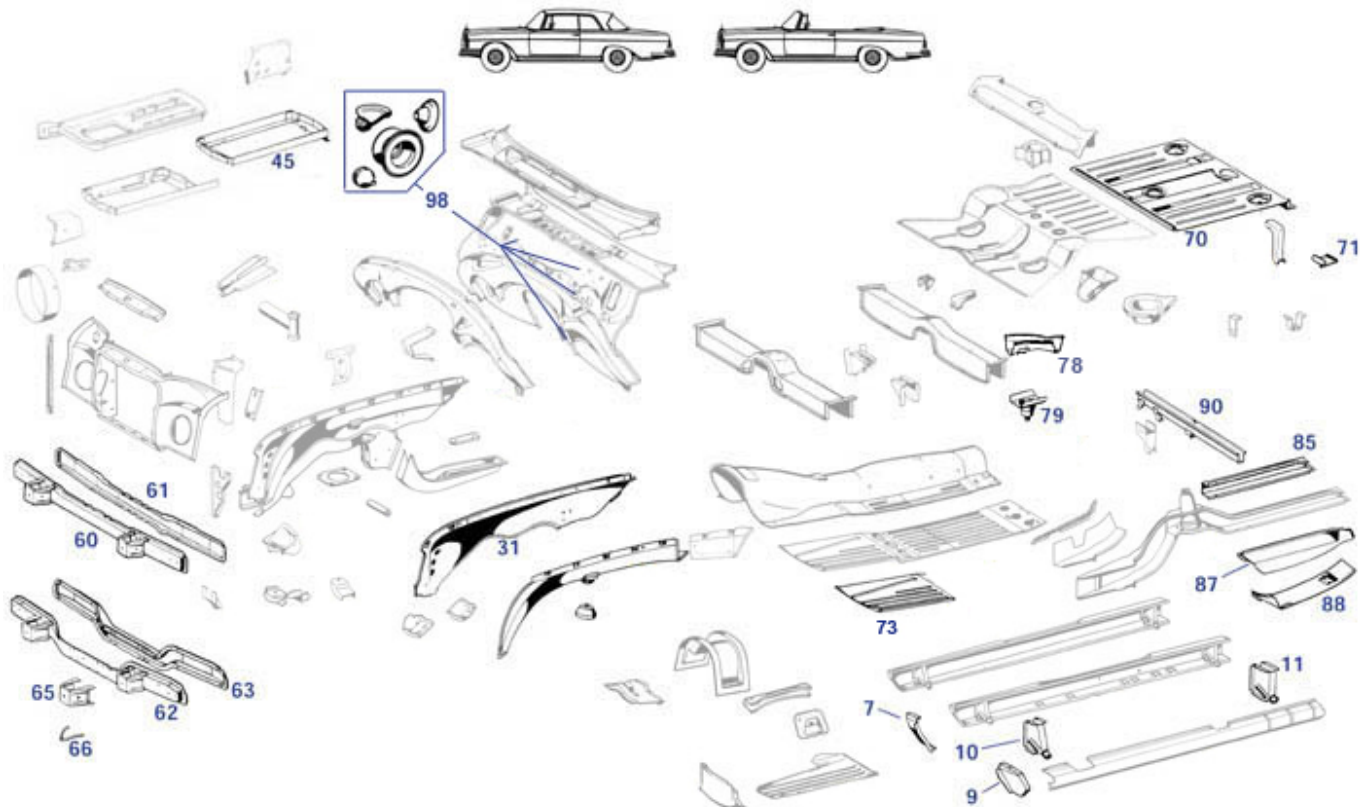

61/62 W111Cpe/Cab Front and Floor

61/62 W111Cpe/Cab Front and Floor

C111: 220SEb/250/280SE/SE3.5 Cpe/Cab

	Rep.-patch lower front rail in wheel arch 111 RH	362121	€ 39,27		A1116118511 Strengtheners, pedal well, c	361019	N/A
	Rep.-patch lower front rail in wheel arch 111 LH	362111	€ 39,27		Rep. Sheet metal front right between door and wheel	362181	N/A
	N/A ! Rep. Sheet metal front left between door and	362171	N/A		Rep section tail, panel W111 2-door	364105	€ 471,09
	A1116118611 Strengtheners, pedal well, c	361029	N/A	1	A1086160167 check 361830 instead	861010	N/A
1	A1106160867, check 361840 instead	861020	N/A	1	A1106160367 check 361830 instead	361030	N/A
1	A1106160467 check 361840 instead	361040	N/A	2	Side rail, Cab.,inner left	361010	€ 410,00
2	Side rail, Cab., RH, inner	361020	€ 410,00	3	A1106100409 Side rail 190-300SE in.Rt.	361025	N/A
3	A1106100309 Side rail 190-300SE in.Lt.	361015	N/A	4	A1116375135 Side rail C111-112 ot.Lt.	363010	€ 754,94
4	A1116375235 Side rail C111-112 ot.Rt.	363020	N/A	7	Cap, inner rail front end, RH, W110-model	361023	€ 27,89
7	Cap, inner rail front end, LH, W110-model	361013	€ 27,89	9	A1116375136 Blanking plate C111 side ra	363012	N/A
9	A1116375236 Blanking plate C111 side ra	363022	N/A	10	Jacking point W/C108-112 fr.	861015	€ 34,99
11	Jacking point W/C108-112 rr.	861017	€ 37,00	15	A1106100813 Side rail end piece, rt.	361380	N/A
25	Reinf.-Firewall lower section Cab. LH	361819	N/A	25	Reinf.-Firewall lower section Cab. RH	361829	N/A
26	A1116118211 Strengtheners, floor, cab. r	361045	N/A	26	A1116118111 Strengtheners, floor, cab. l	361035	N/A
30	A1116207461 Inner wing + box section, r	362080	N/A	30	A1116208961 Inner wing + box section, l	362090	N/A
31	A1116209461 Inner wing, front rt., C111	362140	N/A	31	Innerwing, front left C111,w/o box sect.	362130	N/A
33	A1116205685 Inner wing support	362120	N/A	33	A1116205185 Inner wing support	362110	N/A