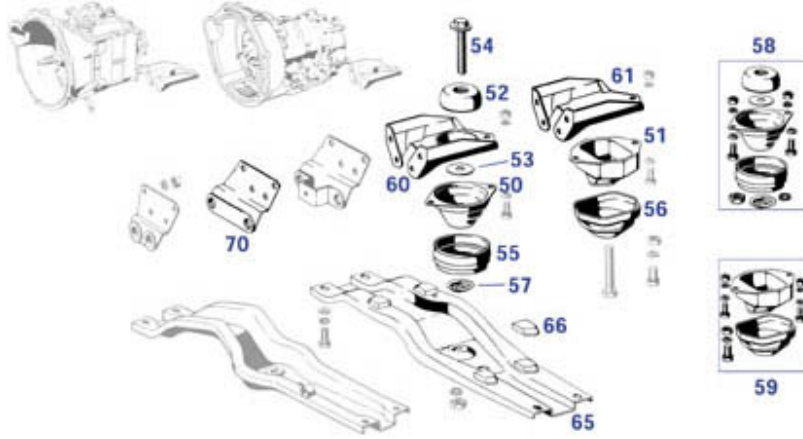

22/24 Engine Mounts W111 Cpe. rear

22/24 Engine Mounts W111 Cpe. rear

02.1961 - 05.1969 "kurze Getriebe" / Gearbox "short housing"