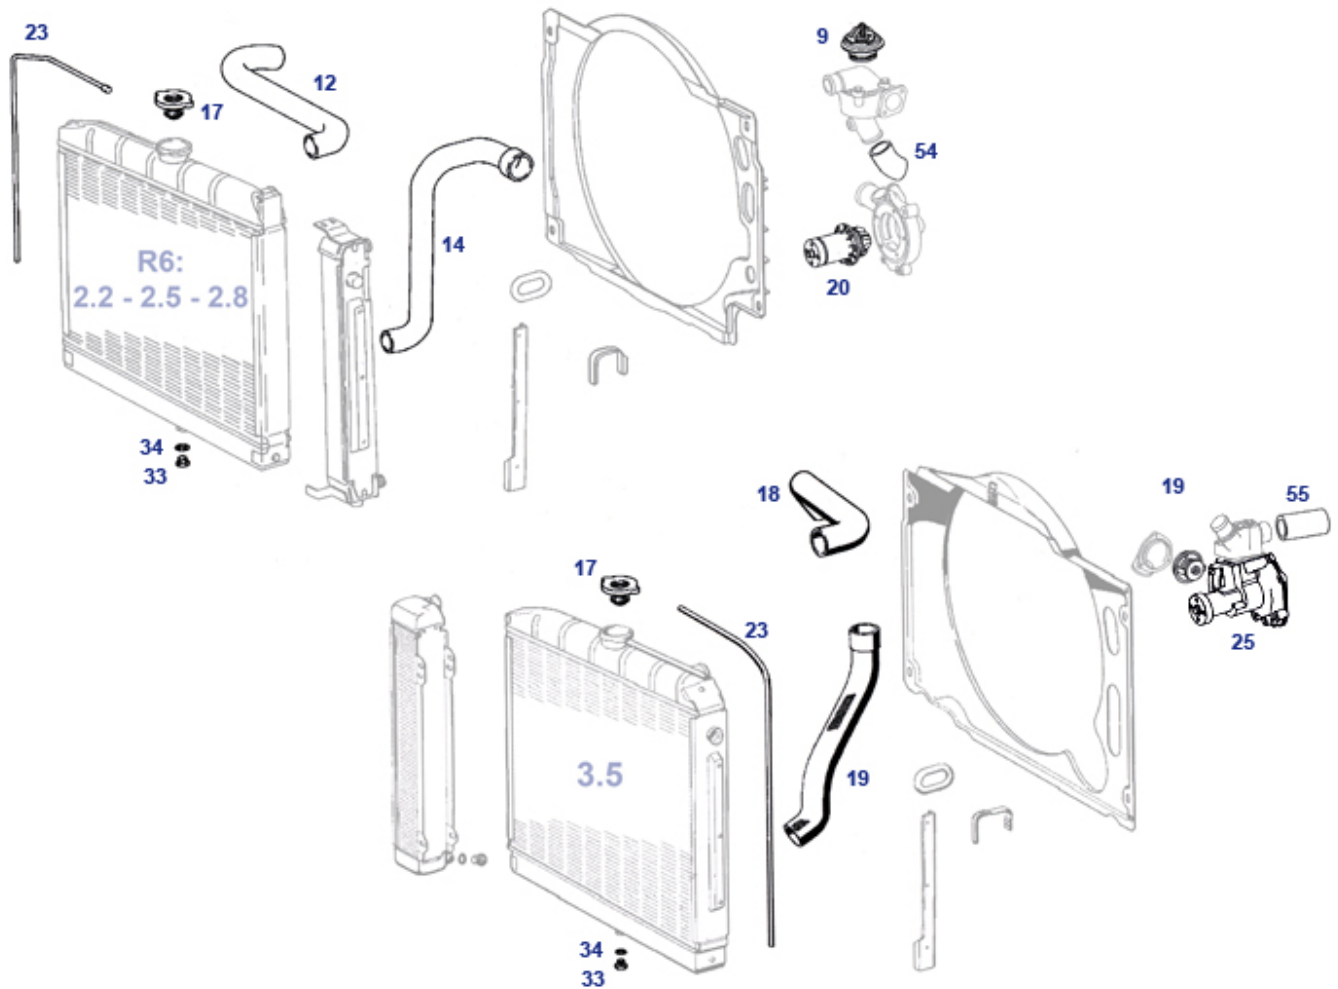

50 Cooling System

50.c Radiator hoses from 220 up to 3.5

	water pump for engine 114/115/180/127, maintance f	420820	€ 41,95		Rubbergrommet, heat.return Rt. or drain 108boot	799003	€ 13,01
	Visco fan coupling, M129,130E,110, Meyle	220030	€ 93,19		Visco fan coupling, M129,130E,110, FEBI	220530	€ 147,25
	Visco fan coupling, M129,130E,110, DASIS see 720020	220630	€ 85,50		Water hose rad.lower, 280S/SE/SEL...	850013	€ 8,50
	fan blade 9 wings, plastic	720920	N/A		Oil cooler, 280SL FN, Alu Repro	250811	€ 303,45
1	we would be happy to advice you, radiator W111, by	520308	€ 26,55	9	Fan shroud W111 late	350215	N/A
		350001	N/A		Thermostat cartridge/gkt. 79°	220008	€ 19,58
12	Water rose, rad upper, 6-Cyl, FN	850015	€ 6,21	12	Water hose upper 110/111	350012	€ 8,19
12	Rad.-hose upper, 250S/SE	850012	€ 25,59	12	Water hose w. bellow	450006	€ 64,36
12	Rad.-hose upper, 280S/SE from VIN	350022	€ 6,01	14	Rad.-hose lower, 111-2.5 from FG	350013	€ 35,70
14	Water hose lower, 111/108 div	850014	€ 7,53	14	Water hose, rad. 280SE/111 early, lower	350014	€ 11,44
14	A1145011082	350015	N/A	14	A1115010482	350018	N/A
17	Radiator cap ref A 123 501 0215 char-id 110	550016	€ 5,36	17	Radiator cap ref A 123 501 0215 char-id 120	750016	€ 4,41
17	+110+111 up to 1967	150017	€ 29,75	18	Upper hose 3.5	850018	€ 8,54
19	Rad.hose 3.5-Cpe lower	350019	€ 28,56	19	thermostat 350-500SL/SLC, 75°C+o-ring	720009	€ 12,64
23	1m radiator overflow hose	350023	€ 6,13	25	Water pump 3.5/4.5, FEBI	720020	€ 79,49
33	A0005010065 Drain valve @ radiator lowe	150018	€ 190,00	33	Drain plug screw M14 x 1,5 (rad. / eng,..)	250027	€ 2,70
34	Copper seal ring	207115	€ 0,18	36	Seal ring, sump plug	299303	€ 0,13
40	A1161800065	850004	N/A	63	A1085050106	350063	N/A