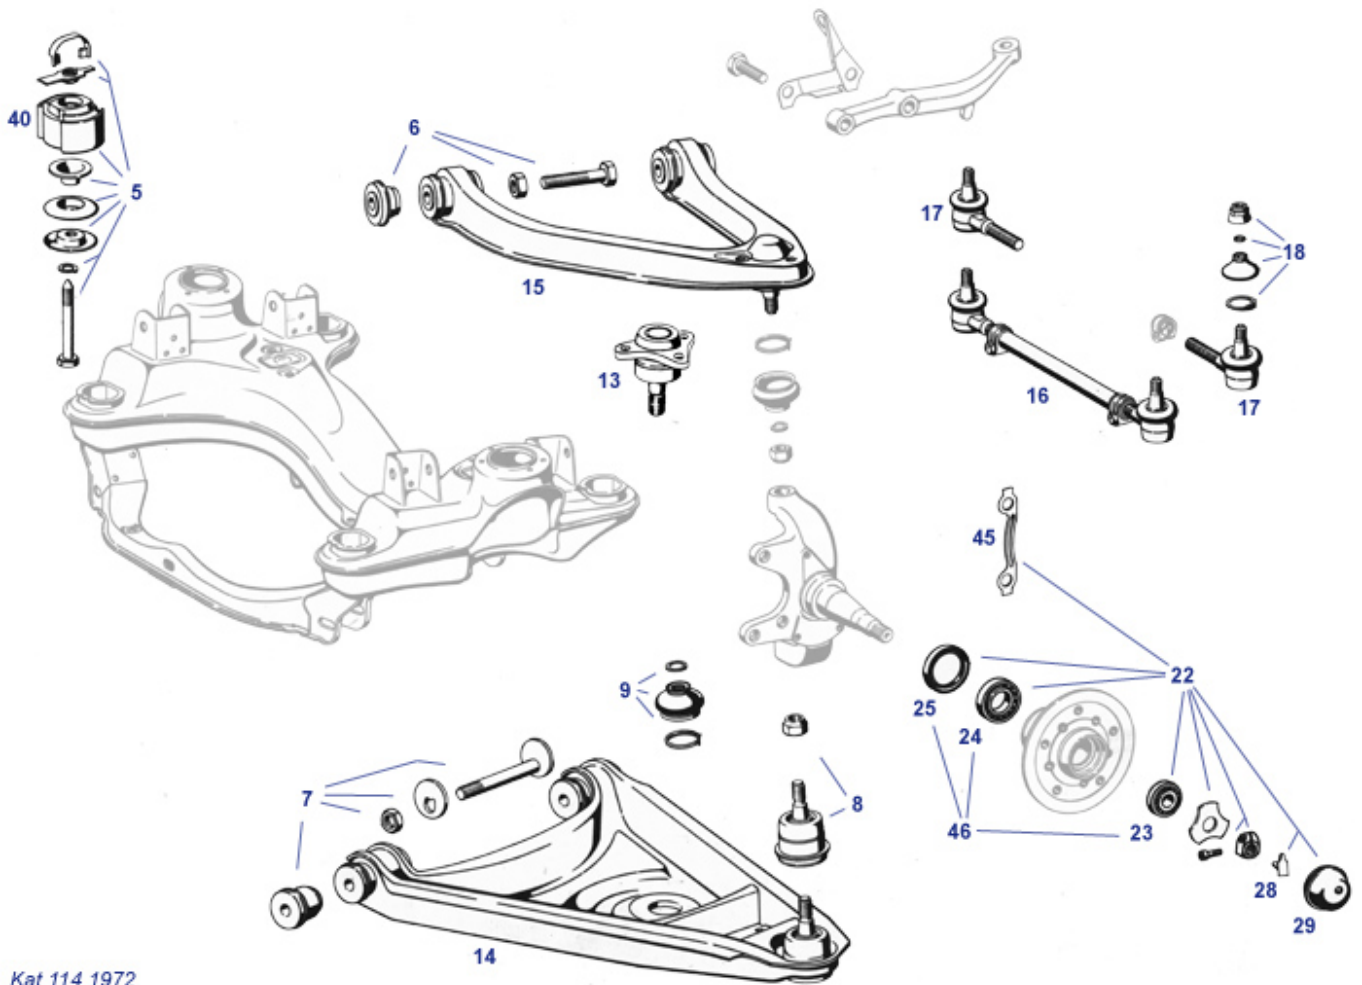

Kat 114 1972

	Cap, front wheel bearings 110-115, ..B-quality	B233079	€ 5,30		Bilstein shock absorber 114/5,frt.	532102	€ 184,45
	Split pin 2,5 x 25, fits crown nuts seering linkag	133007	€ 0,24		Castle nut M10X1, thin shape, early joint	133706	€ 2,45
	Castle nut M10X1, long shape, early joint	133006	€ 2,38		Self locking nut M12 X 1,5	733113	€ 1,93
	replaced from 241051, replaceable in 733113	733122	N/A		--> see 733122 -> see 733113	241051	N/A
	small rubber donut at roll bar bracket rods	732817	€ 2,74		Washer at clamping nut, no inner pintle	233972	€ 27,97
	incl. cap and copper leaf, no clamping nut	233880	€ 39,88	5	Frnt axle mount kit "Meyle"	758801	€ 48,61
5	Repr.kit, front sub-frame	758101	€ 58,91	6	N/A | see SLS part no. 733020! | Repr. kit, swing	733820	N/A
6	as per photo: content for one control arm	733020	N/A	7	as per photo: content for one control arm	733030	€ 64,88
7	Rep.-Kit lower inner, FEBI	733830	€ 48,00	8	Knuckle jt.(lower) 114...,107 up to 85	733110	€ 13,73
9	Repr. kit, knuckle jt.slve. lower	733102	N/A	13	Upper Ball Joint R/C107 up. to 08.1985	733112	€ 15,71
14	A1073301207 Ctrl-arm,lower, Lt. to 8.85	733047	N/A	14	A1073301307 Swinging arm,lower, Rt.to 8	733049	N/A
15	Swinging arm,upper, Rt.to 8.85 FEB	733801	€ 123,28	15	Swinging arm,upper, left up to 08.1985, FEB	733100	€ 107,16
15	Swinging arm,upper, Rt.to 8.85 FEBI	733101	€ 107,16	15	Swinging arm,upper, Rt.to 8.85 FEB	733800	€ 123,28
17	Tie rod end, Rt. thread, brand Meyle	233192	€ 8,60	17	Tie rod end, Lt. thread, brand MEYLE	233191	€ 8,60
17	Right Tie Rod end -"Febi"	233092	€ 7,25	17	Spurstangenkopf, Rechtsgewinde	233992	€ 10,98
17	Left Tie Rod end -"Febi"	233091	€ 7,25	17	Tie rod end	233991	€ 16,92
18	A0003300485 Boot w/attaching ring	233093	N/A	22	del-t: set, pls inbetween order separate items	733080	N/A