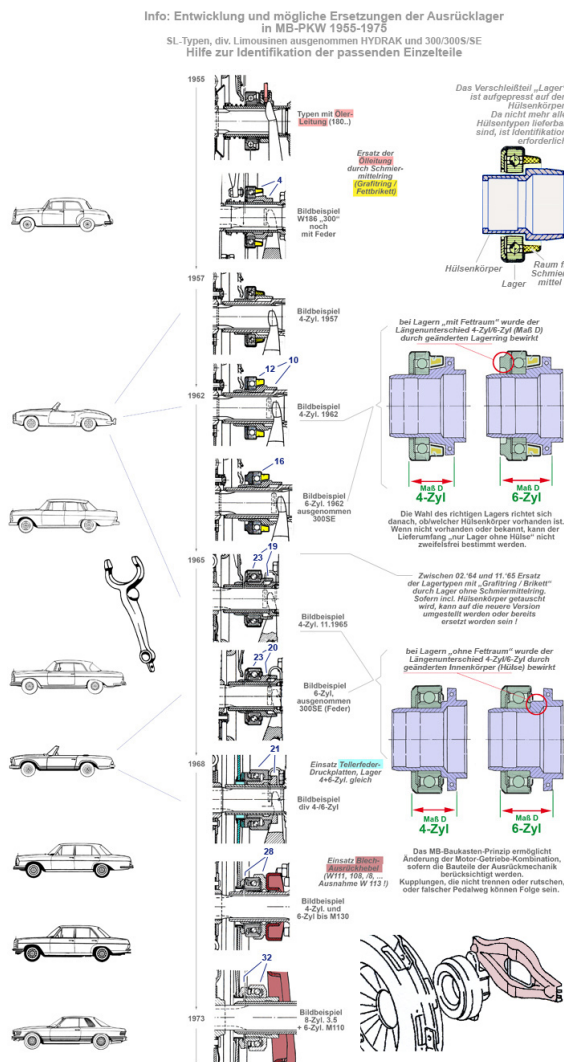

25 Clutch, from Ponton up to 114/115

25.h, 29 hydraulic components, clutch release

Nehmerzyl. z.B. 110.010	329004	€ 65,87	excentrical nut for clutch pedal	529999	€ 10,95
Geberzylinder 111/108 69->, 114 div	829009	€ 118,65	Nehmerzylinder W111/108 3.5	829004	€ 166,60
Rep.-Satz Nehmerzylinder	329033	€ 14,64	Rep.-Satz Geberzylinder zB 350SL/C FN	729034	€ 22,68

25.i Info Ausrücklager Ponton bis 114/115

25.i Info Ausrücklager Ponton bis 114/115

	Thrust plate 228mm, leaf spring style	525002	€ 95,20	N/A ! Reverse light switch, console shifter, ca. 6	726808	N/A
	Spring clamp	125013	€ 19,85	T/O bearg, replaces oil-line-version	425804	€ 115,99
10	A1102500015 Throw-out bearing w.new ver	125001	N/A	T/O bearing 4-Cyl, fits '58-'65 -sleeve	125002	€ 37,98
12	T/O bearg 4-Cyl, fits sleeve '58-'65	125802	€ 84,49	T/O bearg. w/o sleeve 6-cyl 62-65	425007	€ 83,30
19	T/O Cluch bearg. with body, 4-Cyl/FN	325003	€ 142,99	T/O bearing+bushing 250/280SL +sev 6-Cy	225803	€ 219,19
20	A1112500115 Releasebeargwithbody230-250	225003	N/A	F+S 3151137101 Clutch bearing 280SL-113 H30*	225004	€ 337,17
21	Clutch bearing 280SL-113 H30* Repo ref 3 151 137	225704	€ 297,50	Release bearing fits sleeve '65-'68	225807	€ 88,95
28	T/O bearing cplt W114/115 FN, see photo	525003	€ 24,28	T/O bearing 280SL/C, 350SL/C, see photo	725004	€ 60,42