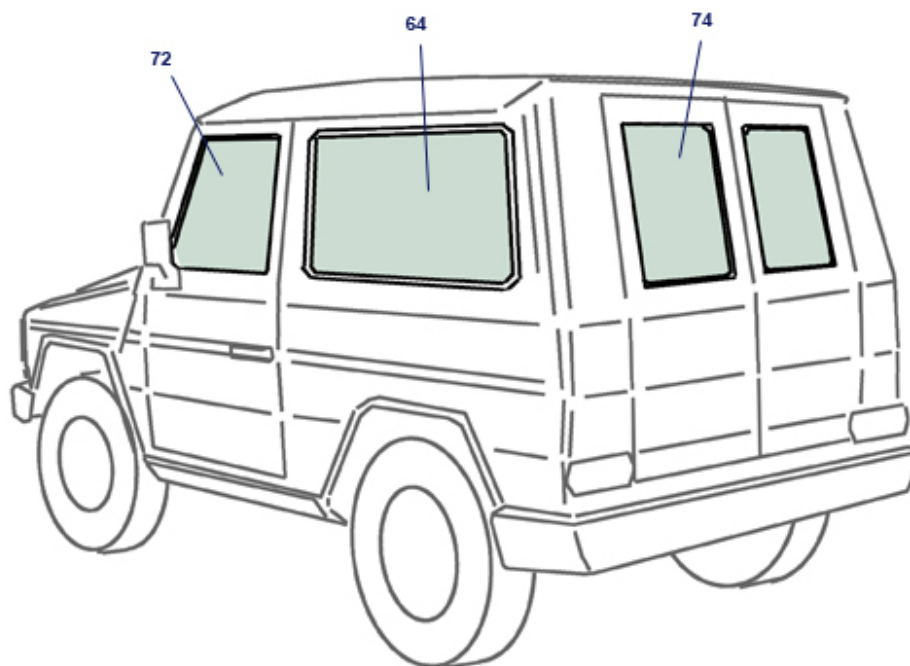

67.g Window glass, G-models

64	glass, right, green (station compartment),5/6-door	G4676110	€ 109,48	64	glass, right, green (station compartment),5/6-door	G4676120	€ 109,48
64	glass, right, green (station compartment),3/4-door	G4676111	€ 109,48	64	glass, left, green (station compartment),3/4-door	G4676121	€ 109,48
72	door glass, front left, green	G4672110	€ 95,20	72	door glass, front right, green	G4672120	€ 95,20
74	rear door glass, left, green	G4673110	€ 71,40	74	rear door glass, right, green	G4673120	€ 71,40