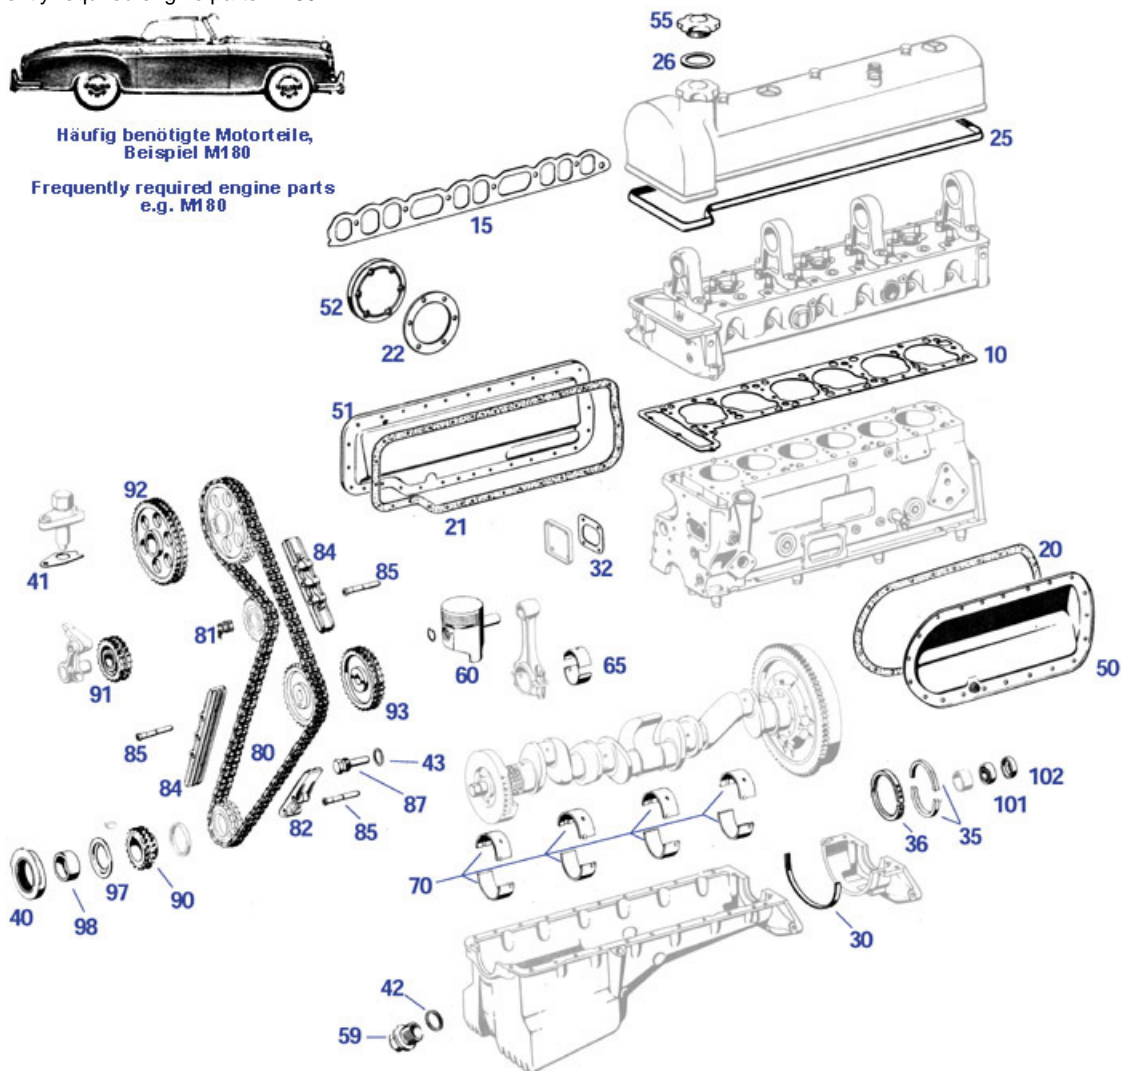

01, 03 Frequently required engine parts M180

01, 03 Frequently required engine parts M180

Frequently required engine parts e.g. M180

	Sicherungsdraht für Gleitschiene	405099	€ 2,03		hex. socket head cap screw 12.9 M12 X 110	801110	€ 3,69
	Typ 80V16, Kompressionshöhe 42mm, Bolzen 24mm	403033	€ 375,83		Head gasket set Ponton 190 b	402210	€ 160,41
	Cyl head gasket 220SE/SEb except LowComp	301021	€ 287,39		see 105830	105030	N/A
10	Bolt, hand driven, valve cover head gasket, referring 1800710080	105105 801021	N/A € 224,90	10 10	Cylinder head gasket 220S.. FN Cyl head gasket M130V early (eng-no!)	401023 801020	€ 399,00 € 83,94
10	A1800165120 Cylinder head gasket M180 t	401025	N/A	10	head gasket similar 1800164620, e.g. M180 - 8,7:1	401024	€ 130,00
15	Gasket, in/outlet manifold,	414080	€ 14,72	19	valve shaft seals 230 (180.945)	305088	€ 12,98
20	Gasket for 401002, M180	401030	€ 14,88	21	Gasket for 401000, M180	401099	€ 16,66
22	Gasket,water valve cover, 6-hole	201029	€ 2,00	25	Rockerbox gasket6-cyl: 220S/SE-280S	401010	€ 8,87
26	ID 46,5, OD 65	101055	€ 4,30	30	A1860140180 Oil sump gasket M180	401001	N/A
32	A1140110080 Gasket, crankcase, front	401035	€ 9,98	35	Felt-seal rr crank, 6mm ->05.61	105047	€ 6,88
36	A1800310058 Sealing ring holder, rear,	405046	€ 145,00	40	45x67x8mm, no collar	303046	€ 12,20
40	45x67x12/13mm, Version see Picture, M 108, 114	203046	€ 20,38	40	45x67x72x12/13, ELRING, collar half outer	203946	€ 13,55
40	45x67x72x12/13, ELRING	303946	€ 9,38	41	Chain tensioner	205130	€ 285,60
41	Gasket,tensioner to head,921->018422	105135	€ 12,88	42	Sealing ring fits lage sump drain plug (M26)	299301	€ 0,60