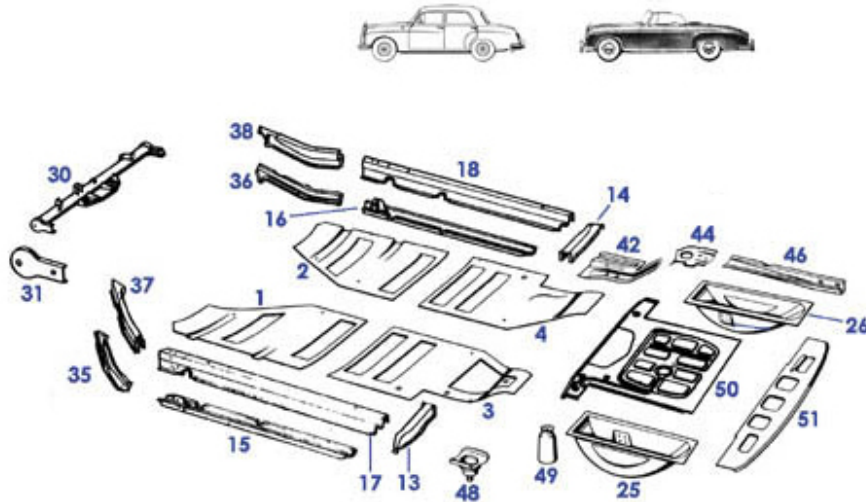

61.a Floors 1955-1962 "Platform Pontoon"

	--> see 161075	461075	N/A		Floor panel rear, left side	461046	€ 238,00
	Set rbr mats rocker panels, grey W120..	468585	€ 224,55		Falzblech Ponton, rechts unten	462080	€ 483,51
	threaded plate lower left side	462072	€ 34,12		Falzblech Ponton, links unten	462070	€ 483,51
	Versteifungsblech außen rechts	462060	N/A		Versteifungsblech außen links	462050	N/A
	Rep-Blech Radlauf Ponton vo.li.	462045	€ 296,86		Lufthutze vor Heizkanal rechts	462026	€ 342,83
	Lufthutze vor Heizkanal links	462025	€ 301,81		Stützblech unter dem Heckbl.innen	461215	€ 576,19
	--> see 161085	461085	N/A		Bodenblech Ponton, hinten re.	461056	€ 238,00
1	Floor panel front left W121 & Ponton | A121616016	161011	€ 220,15	1	Floor panel, front, Lt.	161010	€ 139,13
2	Floor panel front right W121 & Ponton | A12161602	161021	€ 220,15	2	Floor panel, front, Rt.	161020	€ 139,13
3	Floor panel, rear, left. Ponton	461045	€ 243,46	4	Floor panel, rear, Rt. pontoon	461055	€ 243,46
13	Support, jacking point, rr.Lt.	461360	N/A	14	Support, jacking point, rr.Rt.	461370	N/A
15	Längsträger Unterschale li.220S Cpe/Cab	461111	€ 781,83	15	Side rail lower shell 4-cyl. Lt.	461115	€ 159,00
15	Side rail lower shell. 6-cyl-pon,l.	461110	€ 398,46	16	Side rail lower shell 4-cyl. Rt.	461125	€ 159,08
16	Längsträger Unterschale re.220S Cpe/Cab	461121	€ 848,17	16	Side rail lower shell. 6-cyl-pon,r.	461120	€ 398,46
17	Side rail shell, upper left. 6-cyl	461175	€ 344,64	17	Längsträger Oberschale li. 220S Cpe/Cab	461171	€ 1.151,18
17	Side rail Lt. 4-cyl. sedan	461170	N/A	18	Side rail shell, up.Rt. 6-cyl	461185	€ 344,64
18	Side rail Rt. 4-cyl. sedan	461180	€ 244,56	18	Längsträger Oberschale re. 220S Cpe/Cab	461181	€ 1.151,18
25	Spare wheel well pontoon Lt.	461290	€ 613,78	26	Spare wheel well pontoon Rt.	461300	€ 613,78
30	Crosstube, 6-cyl.w.o.radiator support	461312	€ 528,60	30	Cross tube fr. 4-cyl. pontoon	461310	€ 507,30
31	see 161311	461315	€ 76,16	35	Rail cap, front. Lt.	161070	€ 175,00
36	Rail cap, front. Rt.	161080	€ 175,00	37	Side supp top Lt.	161075	€ 162,27
38	Side supp top Rt.	161085	€ 162,27	42	Forward 1/3 of item 161145 Lt.	161130	€ 219,50
42	Forward 1/3 of item 161155 Rt.	161140	€ 219,50	44	Center section of item 161155 Rt.	161136	€ 179,69
44	Center section of item 161145 Lt.	161135	€ 179,69	46	RR frame member RH, lower end section	161160	€ 209,04
46	RR frame member LH, lower end section	161150	€ 209,04	48	Support for rear axle strut	161210	€ 31,89
49	Cup for shock absorber mounting	161166	€ 260,90	50	Trunk floor, center section	161220	€ 369,41
51	Rear panel, boot	461230	€ 341,70	51	Cross member trunkfloor,w/o tank bracke	161400	€ 283,24