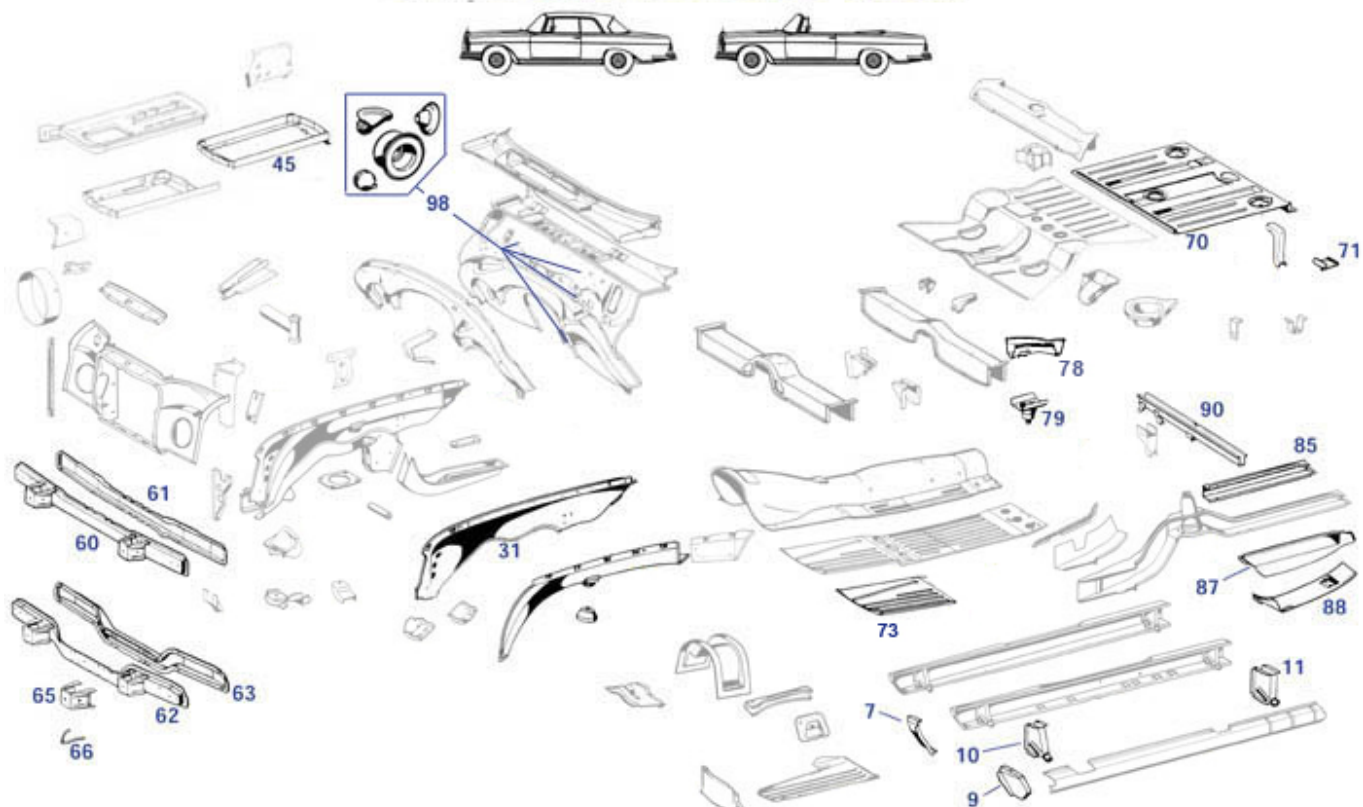

61/62 W111Cpe/Cab Front and Floor

61/62 W111Cpe/Cab Front and Floor

C111: 220SEb/250/280SE/SE3.5 Cpe/Cab

	Rep.-patch lower front rail in wheel arch 111 RH	362121	€ 39,27		A1116118511 Strengtheners, pedal well, c	361019	N/A
	Rep.-patch lower front rail in wheel arch 111 LH	362111	€ 39,27		Rep. Sheet metal front right between door and wheel	362181	N/A
	N/A ! Rep. Sheet metal front left between door and	362171	N/A		Rep section tail, panel W111 2-door	364105	€ 471,09
	A1116118611 Strengtheners, pedal well, c	361029	N/A	1	A1086160167 check 361830 instead	861010	N/A
1	A1106160867, check 361840 instead	861020	N/A	1	A1106160367 check 361830 instead	361030	N/A
1	A1106160467 check 361840 instead	361040	N/A	2	Side rail, Cab.,inner left	361010	€ 410,00
2	Side rail, Cab., RH, inner	361020	€ 410,00	3	A1106100409 Side rail 190-300SE in.Rt.	361025	N/A
3	A1106100309 Side rail 190-300SE in.Lt.	361015	N/A	4	A1116375135 Side rail C111-112 ot.Lt.	363010	€ 754,94
4	A1116375235 Side rail C111-112 ot.Rt.	363020	€ 754,94	7	Cap, inner rail front end, RH, W110-model	361023	€ 27,89
7	Cap, inner rail front end, LH, W110-model	361013	€ 27,89	9	A1116375136 Blanking plate C111 side ra	363012	N/A
9	A1116375236 Blanking plate C111 side ra	363022	N/A	10	Jacking point W/C108-112 fr.	861015	N/A
11	Jacking point W/C108-112 rr.	861017	N/A	15	A1106100813 Side rail end piece, rt.	361380	N/A
25	Reinf.-Firewall lower section Cab. LH	361819	N/A	25	Reinf.-Firewall lower section Cab. RH	361829	N/A
26	A1116118211 Strengtheners, floor, cab. r	361045	N/A	26	A1116118111 Strengtheners, floor, cab. l	361035	N/A
30	A1116207461 Inner wing + box section, r	362080	N/A	30	A1116208961 Inner wing + box section, l	362090	N/A
31	A1116209461 Inner wing, front rt., C111	362140	N/A	31	Innerwing, front left C111,w/o box sect.	362130	N/A
33	A1116205685 Inner wing support	362120	N/A	33	A1116205185 Inner wing support	362110	N/A