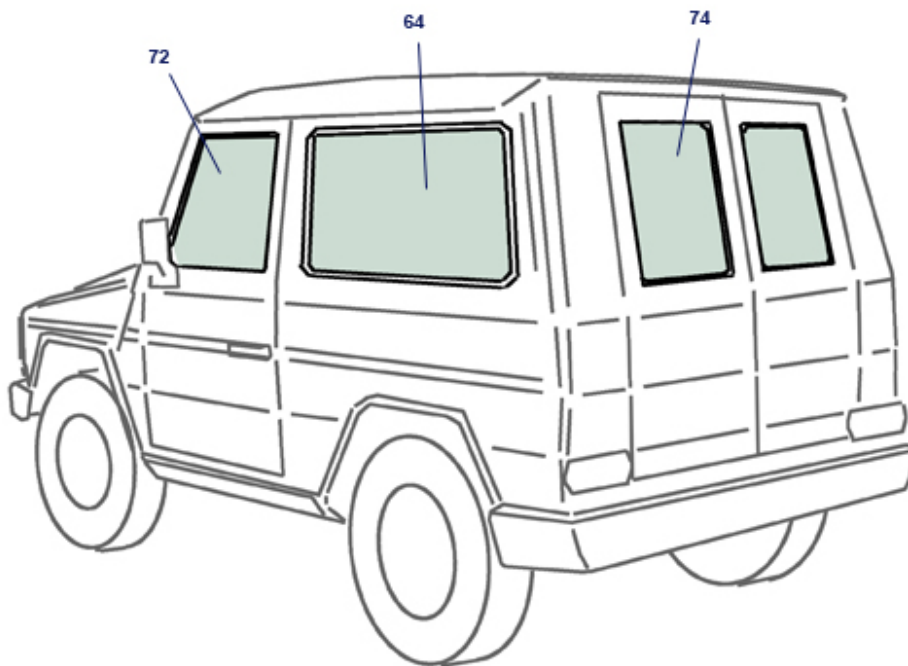

67.g Window glass, G-models

64	glass, right, green (station compartment),5/6-door	G4676110	€ 109,48	64	glass, right, green (station compartment),5/6-door	G4676120	€ 109,48
64	glass, right, green (station compartment),3/4-door	G4676111	€ 109,48	64	glass, left, green (station compartment),3/4-door	G4676121	€ 109,48
72	door glass, front left, green	G4672110	€ 95,20	72	door glass, front right, green	G4672120	€ 95,20
74	rear door glass, left, green	G4673110	€ 71,40	74	rear door glass, right, green	G4673120	€ 71,40