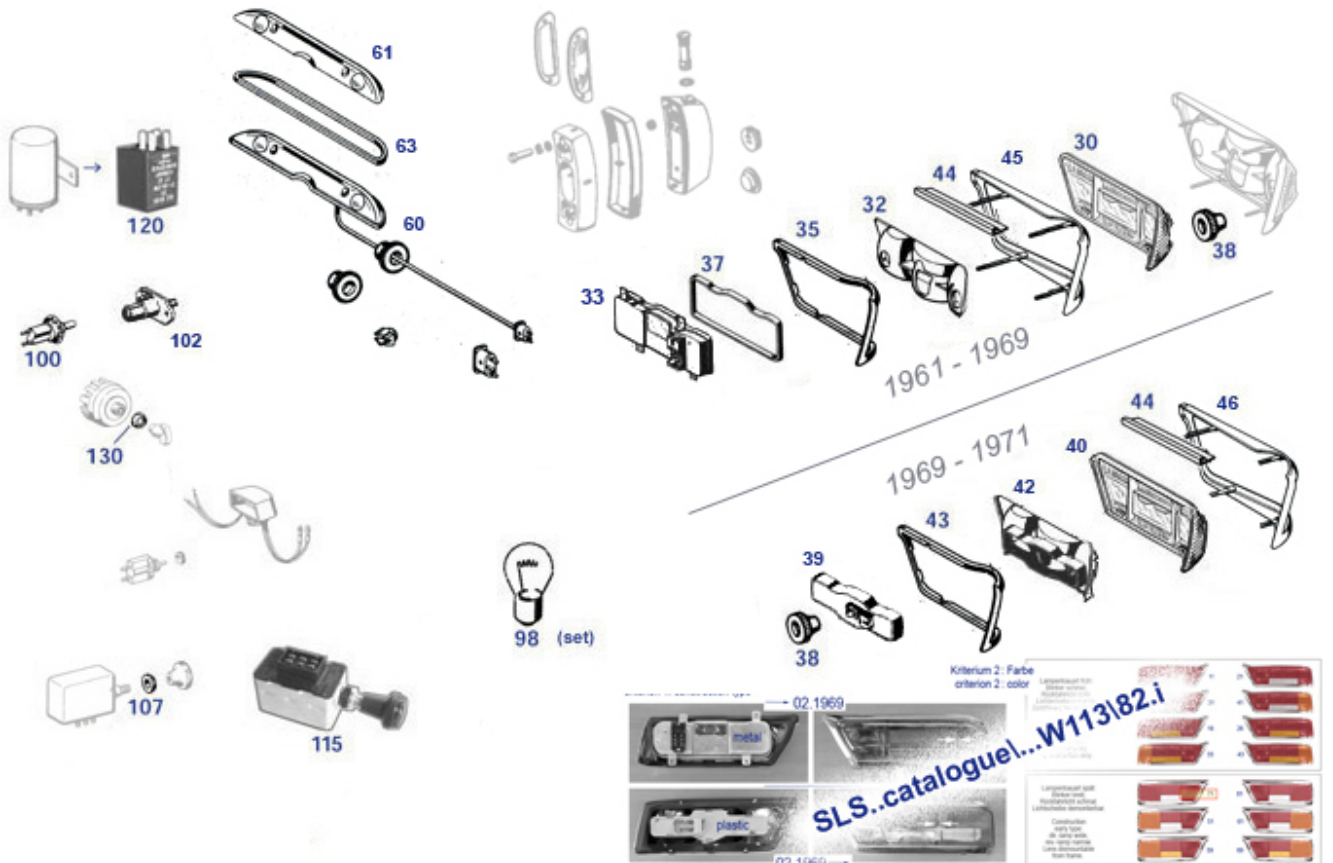

82.c Tail Lights W111-2-door (Cab/Cpe)

82.c Tail Lights W111-2-door (Cab/Cpe)

	clip, e.g. wire fixture 190SL, R113, R/C107	254874	€ 1,50		Knob,small,heater blower switch, see picture	382825	€ 61,90
	Spring clip for Rt.+Lt. cable	254071	€ 0,83		A0085452028 Cable connector, 1 pole,und	254078	N/A
	inner housing female 1pole, to combine with 754198	754196	N/A		Knob, A/C-vent, green dot	382027	€ 52,30
30	Tail Lamp Lens - Left	282111	€ 143,99	30	Lens w.o. frame, red/red, Rt.	282121	€ 143,99
30	Left Tail Lamp Lens w/o. frame, red/yellow	282131	€ 143,99	30	Taillight lens early LH rd/ye/ye (FR)	282133	€ 143,99
30	Right Tail Lamp Lens w/o. frame, red/yellow	282141	€ 143,99	30	Taillight lens early RH rd/ye/ye (FR)	282143	€ 143,99
32	Reflector RH, taillight "early style"	282108	€ 81,00	32	Reflector LH, taillight "early style"	282109	€ 81,00
33	Lampholder '63 - '69 right side	282114	€ 155,99	33	Lampholder '63-'69 left side	282115	€ 155,99
35	Seal, taillight LH, 220SEb/C	382117	N/A	35	Seal, taillight 220SEb/C RH	382118	€ 45,99
35	Seal, taillight LH, 220SEb/C	382817	€ 99,90	35	Seal, taillight 220SEb/C RH	382818	€ 99,90
37	Seal Rear Lampholder/Bracking Board | (61cm) / ->	282119	€ 4,74	38	Milled plastic nut, rr lamp 108/111	382855	€ 3,34
38	Milled M5 nut, plastic, white	282655	€ 7,04	40	Lens rear light LH. 69-> red-yellow	282151	€ 189,39
40	Lens rear light RH. 69-> red-yellow	282161	€ 189,39	42	Mirror, fits LH taillight "late style"	282158	€ 133,99
42	Mirror fits RH taillight "late style"	282168	€ 133,99	43	seal taillight left	382217	€ 59,50
43	seal taillight right	382218	€ 59,50	44	Rubber profile,1m rear lights, R113	282157	€ 8,22
46	Chrome bezel tail lamp 111cpe/conv RH late repro	382162	€ 254,90	46	Chrome bezel tail lamp 111cpe/conv LH late repro	382152	€ 254,90
60	Lic plate light 111	382005	N/A	61	Chrome cover, lic plate light 108-111	382006	N/A
63	rubber, licence light @ bumper 111,108	382053	€ 9,00	64	Grommet, 5/25,bulkhead	299012	€ 2,09
66	holder plug, lic plate lamp wiring 111-108	398822	€ 13,15	98	Bulb 12V 15W BA15S, halo modernized	399083	€ 3,69
100	A0008210252 Door switch, version flat poles	182021	€ 28,98	100	Rubbershim @ door switch	182121	€ 12,50
100	Door switch round pin connectors	282721	€ 60,75	100	Door switch, Reproduction	182821	€ 26,00
100	Switch, flat connectors	282031	€ 10,21	102	Trunk(boot) light and switch '59-'85	282022	€ 40,58