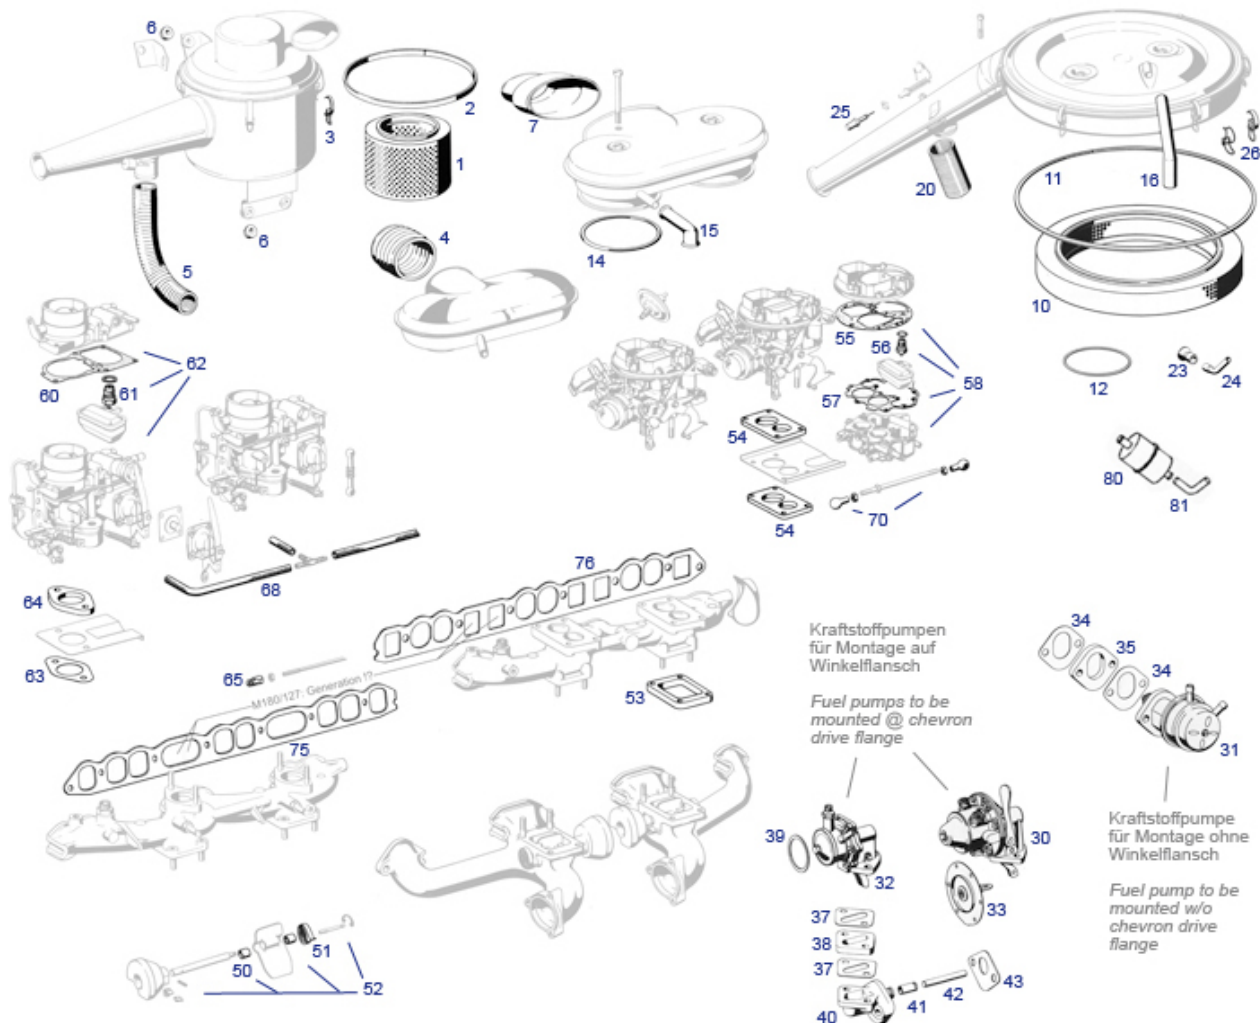

07/09/14 Air/Fuel, Carb-models '59-'76

07/09/14 Air/Fuel, Carb-models '59-'76

	Air filter insert, e.g. 230/230C M115	509402	€ 27,44		A0005862209	509011	N/A
	A0000900251	509012	N/A		A0000941011	814609	N/A
	A0000941311	814608	N/A	1	Air filter element 220S, no-name product	409830	€ 53,55
1	Air filter element	409400	€ 35,33	1	Dichtung unter Micronic-Filter	409031	N/A
1	OE quality	409030	€ 73,64	1	Luftfiltereinsatz 200-250 kl.Tonnenform	809400	€ 21,54
2	Seal for Air filter Lid (1m) | A0000942079	214020	€ 4,17	3	A0000941255 Snap fastener,air filter	214025	N/A
4	A1800940291	309004	N/A	4	A1290940082	809003	€ 89,99
4	Air hose ca. 200mm	809001	€ 53,10	5	A0000941582	409019	N/A
6	Rbr buffer e.g. air filter box	509405	N/A	6	A0009978781	598792	N/A
7	A1800940491	809005	N/A	10	N/A ! Air filter element e.g. M110 Carb	509409	N/A
10	Luftfiltereinsatz M130/114 V 250C/280S	509400	€ 30,80	11	A0010942380 Felt profile, e.g. Filter housing	714020	N/A
14	Seal ring carb/airbox, ref. A1239970145	509045	€ 6,14	15	Engine ventilation	209805	€ 5,02
16	A1140940082 Hose	809208	N/A	20	1m Papp-Flexschlauch verstärkt, 55/60mm	809019	N/A
20	A0010940082	309019	N/A	20	A0000946382	509019	N/A
23	A1140940191	509209	N/A	24	A1140940232	509007	N/A
25	A0000940464	509079	N/A	26	spring clip airfilter housing	814025	N/A
30	Fuel pump, as original with primer lever with gask	109090	€ 308,88	31	Mech. fuel pump, engines with no drive flange	509092	€ 70,50
32	Fuel pump similar 509190, but	509090	€ 97,28	32	Fuel pump, div., see picture	509790	€ 71,00