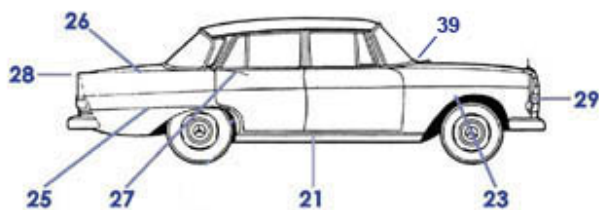

69/88 Trims at Sidepanel

69/88 Trims at Sidepanel

	Rubber underlay, tailpanel trims ref 369056	€ 39,69			Bolt, flat head, garnish trim below 367117	€ 13,35
	0009872760				WS, 2x req	
	Dec. strip set, whl. arch W/C111, B364000	€ 119,00	21		Clip, t'hold strip, to'67	€ 1,49
	B.Quality					
21	Clip, dec. strip Ponton	472115	€ 2,49	21	Dec. strip t'hold Lt.	N/A
21	Dec. strip t'hold Rt.	569060	N/A	23	A1128810144 Dec. strip, whl. arch fr.Lt	N/A
23	A1128810244 Dec. strip, whl. arch fr.Rt	388322	N/A	25	A1126980380 Dec. strip, rear wing, rr.L	N/A
25	A1126980480 Dec. strip, rear wing, rr.R	369140	N/A	26	A1119870226	373111
26	A1116980183 Dec. strip on tailfin, Lt.	369054	N/A	26	A1116980283 Dec. strip on tailfin, Rt.	369064
27	A0019887978	398177	N/A	27	A0009870715	398176
27	A0019880981	398690	N/A	27	A1117380322 Dec. strip, rr. door 1/4 wi	373110
27	A1117380422 Dec. strip, rr. door 1/4 wi	373120	N/A	27	Clips	472056
28	A1116900479 Dec. strip, tailfin end, Rt	369062	N/A	28	A1116900379 Dec. strip, tailfin end, Lt	369052
28	Schild "200D" am A-Brett,solange Vorrat	381028	€ 28,56	29	A1118810544 Dec. strip W111, fr. wing,	388180
31	Plug, e.g. upper trim at door W111 Cpe/convertible	372082	€ 2,56	31	A1116865220 Chrome strip, side rail Rt.	369080
31	1m rbr profile, Cab/Cpe rocker	398011	€ 5,65	31	A1116865120 Chrome strip, side rail Lt.	369070
32	A1128815244 Dec. strip, whl. arch, fr.R	388320	N/A	33	1m rubber profile e.g. prot.	169056
33	Dec. strip set, whl. arch W/C111	364000	N/A	33	A1126985280 Dec. strip set, whl. arch,	369320
33	Dec. strip set, whl. arch, rr.Lt.	369310	N/A	38	Dec. strip rr.Lt. oder Rt.	369050
39	grommet washer-clip	367099	€ 0,60	39	Connecting piece, middle	267045
51	Clip,rocker panel trim 108, ...	872056	€ 0,20	51	A1156980121 Underlay, rbr. t'hold strip	569054