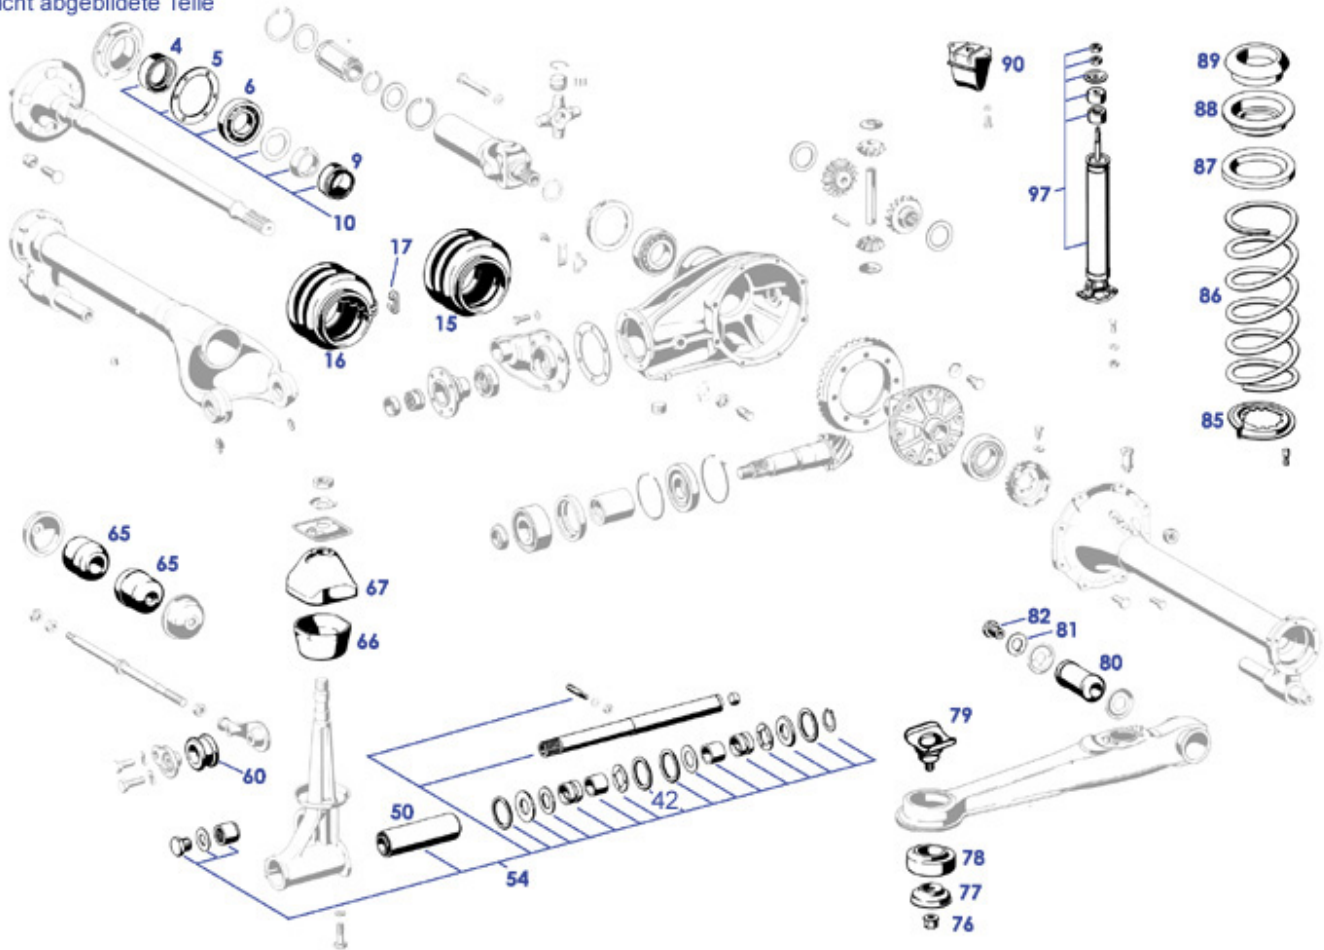

35.a Rear Suspension 1955-1962

35.a Rear Suspension 1955-1962

nicht abgebildete Teile

	Plug screw M24 conical, no collar pair of shackle, cross strut to axle, early, M12,	114025	€ 8,98		Shim, 2.2mm thick, repair size	235716	€ 23,42
	Locking, simplified, Repro, nose outer position	135725	€ 197,54		Locking, simplified, Repro, nose ctre position	135608	€ 19,00
	valve cap, black	740035	€ 0,07		Wheel bearing, outer, FAG A1103520067 Retainer cup	142730	€ 25,26
	Wheel bearing, inner, 06.61 -> 89, FAG	142680	€ 15,92		Sleeve, length 26.0mm (std) see 143804	135110	N/A
	Shim, 2.4mm thick, repair size	235718	€ 17,50		Rear axle seal (inner)	235807	€ 47,30
5	Clamp for repair bellows	135832	€ 1,19	4		143004	N/A
	Gasket, axle tube to brake base 190...	143002	€ 9,81	9		143001	€ 5,82
10	Rep.kit rr. wheel bearg. Rt.	135076	€ 111,34	10		235005	€ 22,88
10	Rear axle roller bearing, RT, (drum shape rollers)	135858	€ 67,38	13		135821	€ 5,00
13	Diff Pinion Grooved Nut | A1113500166	235714	€ 36,00	15		135130	€ 29,99
16	Sw. Axle sleeve, open, rep., design differs to ori	135131	€ 41,45	17		109835	€ 2,84
17	A00298881078 see 135832 clip	135132	N/A	17		209004	€ 3,15
17	1m metal strip, 9mm clamp	109830	€ 3,09	42		235304	€ 3,50
50	Sleeve, axle to center support	135012	€ 91,52	52		235301	€ 2,59
53	Shim at ctr bolt rr axle joint	235705	€ 10,00	54		135196	€ 387,44
54	Set N/A, separate or other set 135196	135195	N/A	60		135062	€ 22,31
65	Rubber buffer at rr axle cross strut	135033	€ 30,59	66		135002	€ 32,24
67	Rubber mount, rr axle ctre, from 750336	135001	€ 103,90	67		135003	€ 80,13
76	Crown nut M12 (e.g. early rr struts)	135121	€ 29,50	76		135120	€ 25,47