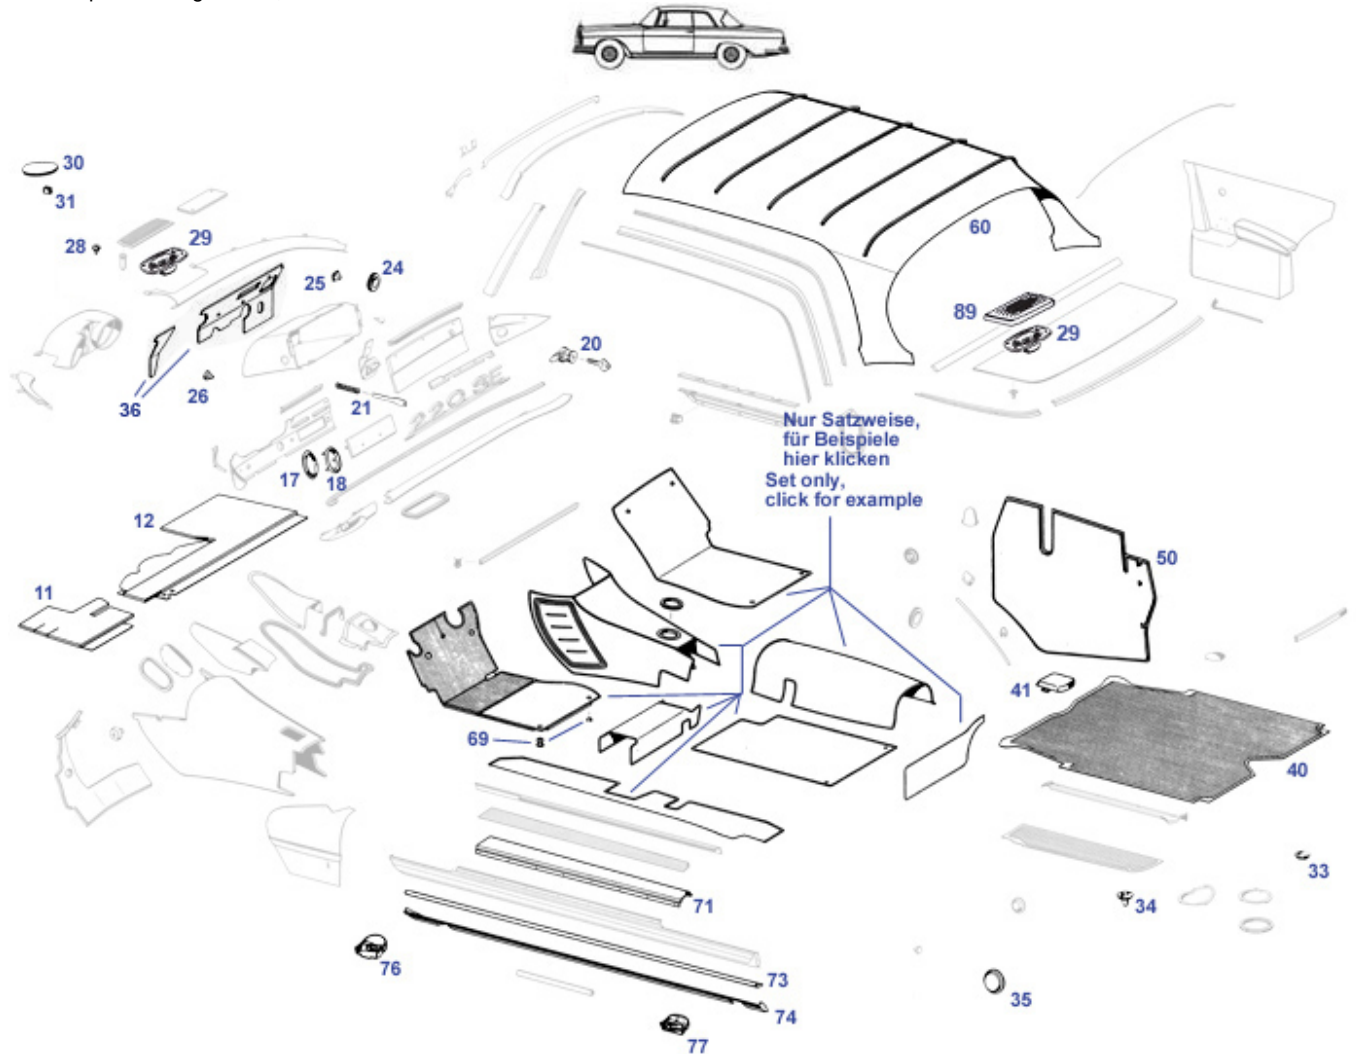

68 111Cpe Covering Interior, Insulation

68 111Cpe Covering Interior, Insulation

	Metal Clip, covers,	268676	€ 1,79		Foam sheet per square mtr, D=5mm	368037	€ 8,65
	Teppichsatz 111 Cpe rot-boucle	394173	€ 462,41		Speaker, W111 footwell, if "Stereo"	368215	€ 245,01
	Teppichsatz C111 Velours	393172	N/A		1sqm mat, Terodem SP300 self adhesive	968170	€ 75,45
	Teppichsatz 111 Cpe Schlinge anthrazit	393272	€ 385,51		knob, plastic base, carpet fixture	798006	€ 3,19
11	Cover, paper under dash C111 LHD LH, FN	368035	€ 64,40	12	Cover, paper under dash C111 LHD RH FN	368036	€ 103,04
12	A1086809217	868278	N/A	17	Rubber pad, dec. ring, ->167	268042	€ 16,18
17	Rubber ring | 1967 -> 07..1979 | A1156890097	268044	€ 4,61	18	lock escutcheon from '67, Alu anodized	268043	N/A
18	lock escutcheon up to '67, Alu anodized	268041	€ 7,98	20	A1086800384 Lock, FN	868055	N/A
20	A1106890001 Lock 230-280SL->010355, W10	268055	N/A	21	A1116890032	368070	N/A
21	A1109930901	368071	N/A	24	Rbr plug 17,5mm	398995	€ 1,17
25	Rubbergrommet, firewall, square	299026	€ 3,32	26	Rubber buffer 5mm,121,113,10	298066	€ 0,89
28	Rubber buffer	298794	N/A	29	Speaker 108/109/111	368015	€ 75,36
30	Cover, front subframe mount	268010	€ 11,90	31	Clip,cover	268009	€ 1,77
33	Buffer, conical shape, boot lid div.	398043	€ 1,65	33	Plug, 32mm, e.g. boot, ..Repro	268309	€ 0,70
34	Grommet 4/20mm, 1 hole, drain	399009	€ 1,71	35	A1109870644	398785	N/A
36	Firewall mat LHD W111 220 SEB, Material 13mm	368532	€ 210,00	36	Firewall Insulation 111/2, version see picture	368530	€ 212,89
40	Rubber trunk main mat A1086840105	868300	€ 265,37	41	cover rear cross member, above axle mount	269832	€ 31,90
41	Rivet,for cover in boot	269034	€ 0,35	41	A1116930030 Covering, mount, in	269032	N/A