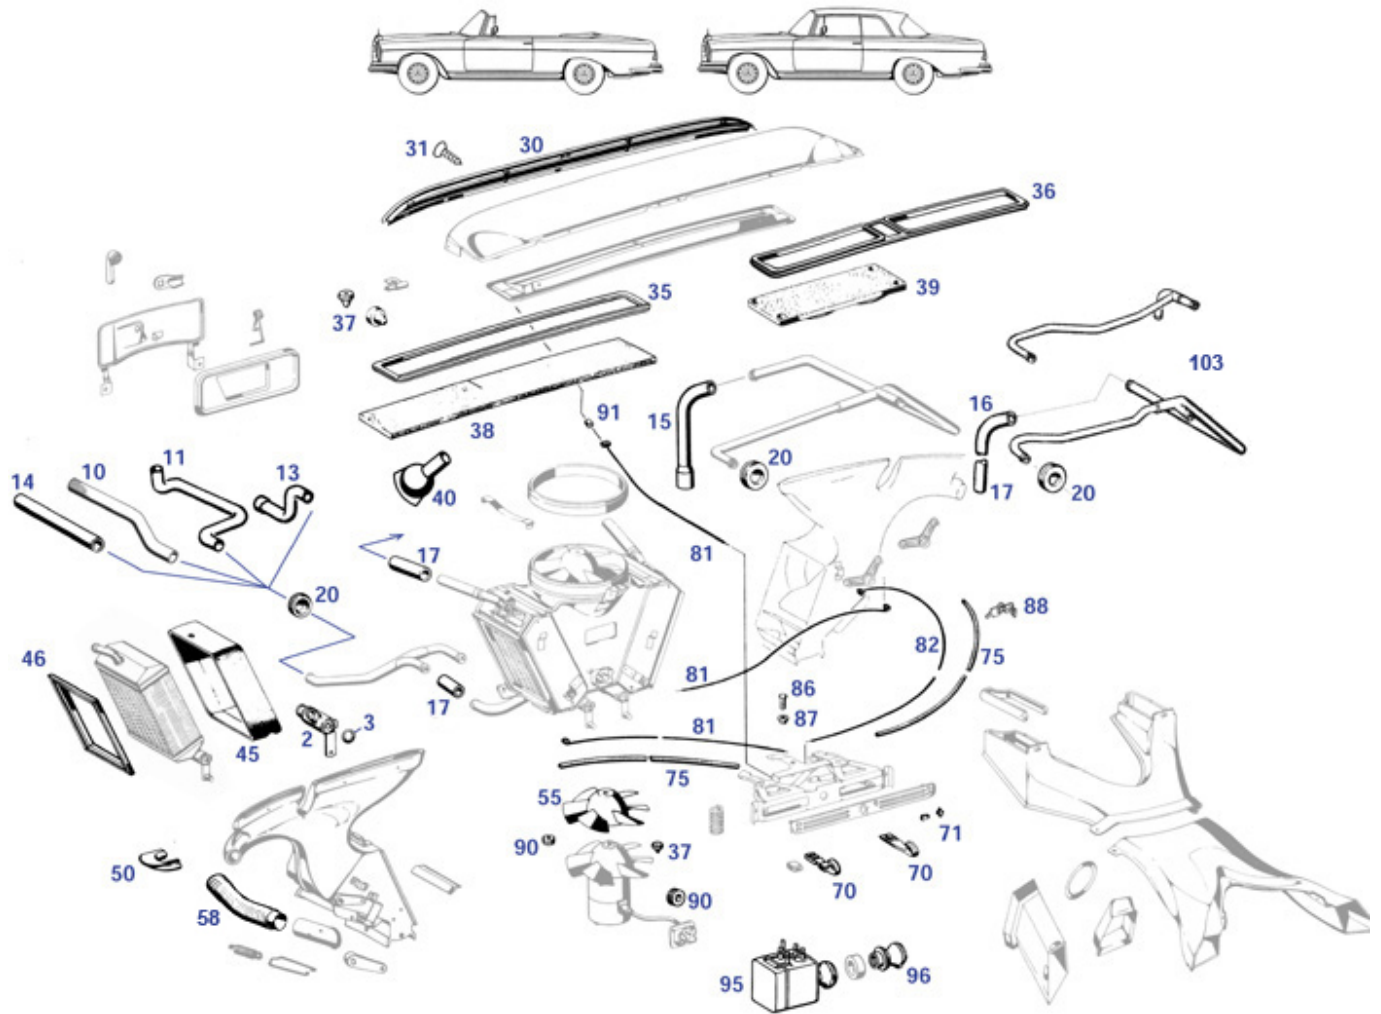

83 Heater System W111 Coupe/Cabriolet

83 Heater System W111 Coupe/Cabriolet

	A1088310594	250029	N/A	A1118330440	383402	N/A	
	Set 2pcs heater tubes,	483800	€ 275,00	see 483100 identical product	483100	€ 398,30	
	Pontoon-6-Cyl., 220a/S/SE,	883809	€ 80,55	A1088310294 see 250806	250006	N/A	
2	A0008350420	383016	N/A	2	A0008350320	383015	N/A
3	Sealing ring, heater valve	283022	€ 2,31	3	A0008354898 Seal ring, heater valve 108	883022	N/A
10	A1088310094 Water hose 2.2/2.5 CylH->he	850006	N/A	11	A1088310494 Water hose CylH->heater in	850020	N/A
13	A1098310694 Water hose V8 CylH->heater	850008	N/A	13	A1098310494 Water hose V8 CylH->heater	850009	N/A
15	Heater return hose, S-shape w.reducer	250806	€ 13,01	15	see 250028	350028	N/A
16	CL hose, bent, no reducer, heater retur	250829	€ 26,03	17	Water hose, i/D 18mm per metre	250019	€ 19,10
17	1m water hose 15 x 24mm	350016	€ 19,99	20	Rubber grommet, return	299004	€ 0,50
20	Rubber grommet	299005	€ 2,59	30	A1118300218	383020	N/A
31	Screw, grille/bodywork	283021	€ 1,90	35	Seal, heater duct, W111 cpe/cab	383110	€ 79,49
36	Gasket, air duct flap W110/112-4-door	383112	€ 58,25	37	Rubber buffer 5mm,121,113,10	298066	€ 0,89
38	A1118315065	383111	N/A	39	A1108300518	383113	N/A
40	Ball Grommet for Bulkhead Drainage Pipes	283032	€ 25,75	45	Seal heat exchanger	383080	N/A
46	Seal heater exchanger	383070	N/A	50	Rubbermount, defroster air duct R113, 110/111 div.	283837	€ 3,69
50	del-t: sponge mount	283037	N/A	55	A0008350785	383013	N/A
58	1m heater vent hose ID 32	383036	€ 107,09	70	Heater control lever, chrome	183401	€ 82,00