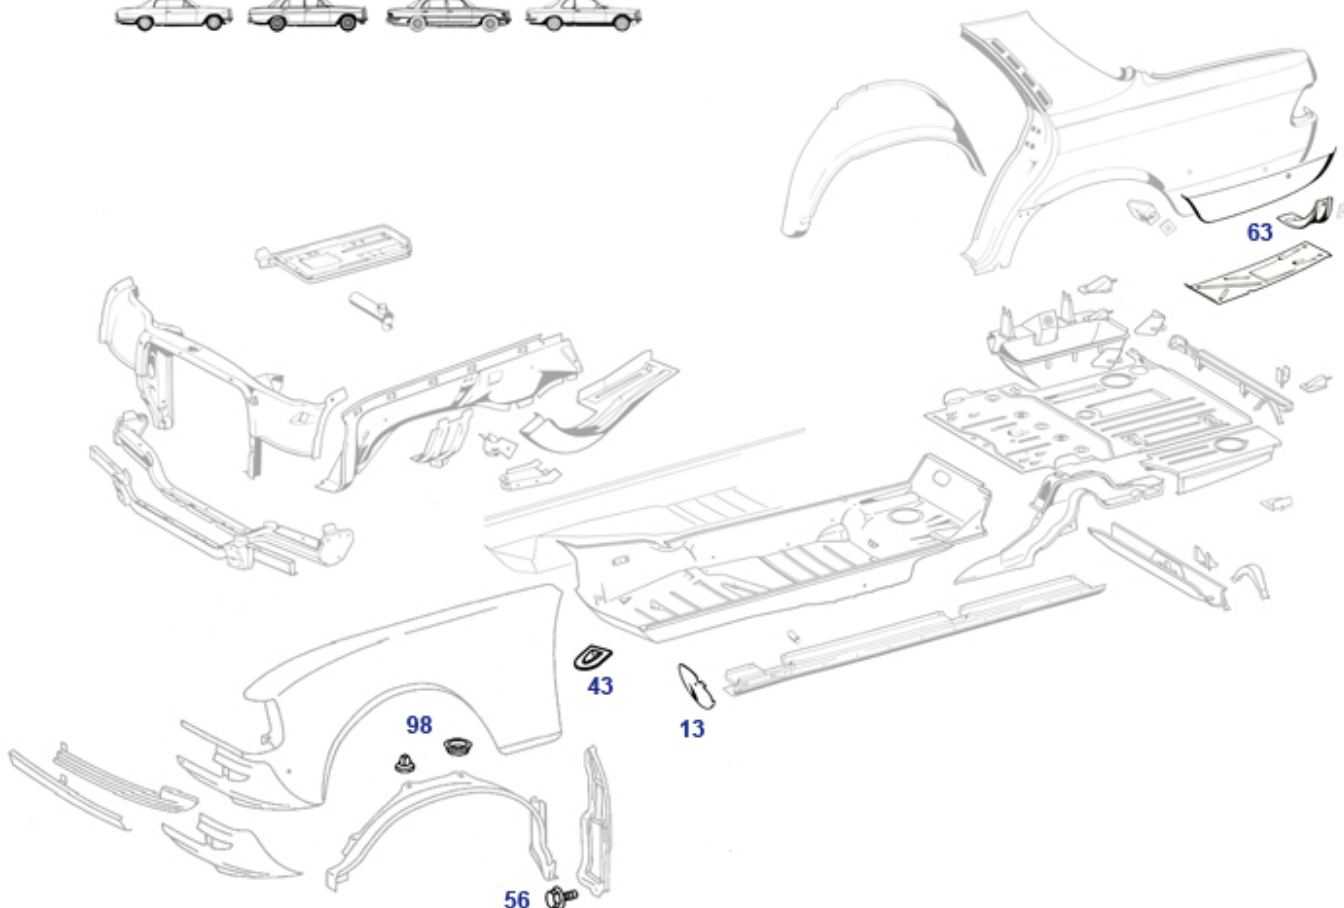

61.c Floors- and Body Rep.-Panelling Types from Platform 114

	Kombi-Blechschaube	999926	N/A		A1156160836	561280	N/A
	A1156160736	561250	N/A		A1156100536	561260	N/A
	A1156160320	561032	N/A		A1156100636	561270	N/A
	A1156160936	561290	N/A		A1156161414	561115	N/A
13	cap, rail front end RH, W114/W115	563028	€ 20,23	13	cap, rail front end LH, W114/W115	563018	€ 20,23
43	pan, brake wire support at floor, 114/115	561035	€ 19,04	63	stiffening floor to side panel W116/W123	563023	€ 71,40
98	Plug rivet for square hole eg, lower rad.cover	788991	€ 1,32	561000	A1156180561	561070	N/A
561000	A1156180761	561000	N/A	561010	A1156161067	561020	N/A
561010	Rep.-Bodenblech 200-280CE, li.	561011	€ 77,35	561010	Rep.-Bodenblech vo. 200-280CE links	561012	€ 62,48
561010	A1156160967	561010	N/A	561010	Rep.-Bodenblech 200-280CE, re.	561021	€ 77,35
561010	Rep.-Bodenblech vo. 200-280CE rechts	561022	€ 62,48	561013	Rep.-Bodenblech hi. 200-280CE links	561013	N/A
561013	Rep.-Bodenblech hi. 200-280CE rechts	561023	N/A	561015	A1156370131	561015	N/A
561015	A1156370231	561016	N/A	561015	A1156370331	561017	N/A
561015	A1156370431	561018	N/A	561016	Rep.-Längsträger außen links	563016	€ 101,15
561016	Rep.-Längsträger außen rechts	563026	€ 101,15	561050	-NL- Tunnelverstärkung Kardanlager	561050	N/A
561050	-NL- Steg an Bodenblech re.	561065	N/A	561050	-NL- Steg am Bodenblech re.	561055	N/A
561093	Rep-section inner rail rear LH W123	561093	€ 35,43	561093	Rep-section rail RH	561102	N/A
561093	Rep-section rail LH	561092	N/A	561093	Rep-section inner rail rear LH W123	561103	€ 35,43
561110	A1156100604	561110	N/A	561112	-NL- Tankhalter vorn	561112	N/A
561113	A1156120714	561113	N/A	561300	A1156100475	561300	N/A
562020	A1146200186	562020	N/A	562035	A1146200386	562035	N/A
562135	Stoßdämpferkonsole vo. links	562135	N/A	562140	A1156260475	562140	N/A
562140	A1146260275	562141	N/A	563051	Patch panel wheel house RH W115	563061	€ 35,76
563051	Patch panel wheel house LH W115	563051	€ 35,76	563073	Dec. strip set, whl. arch W114/115	564000	€ 133,52