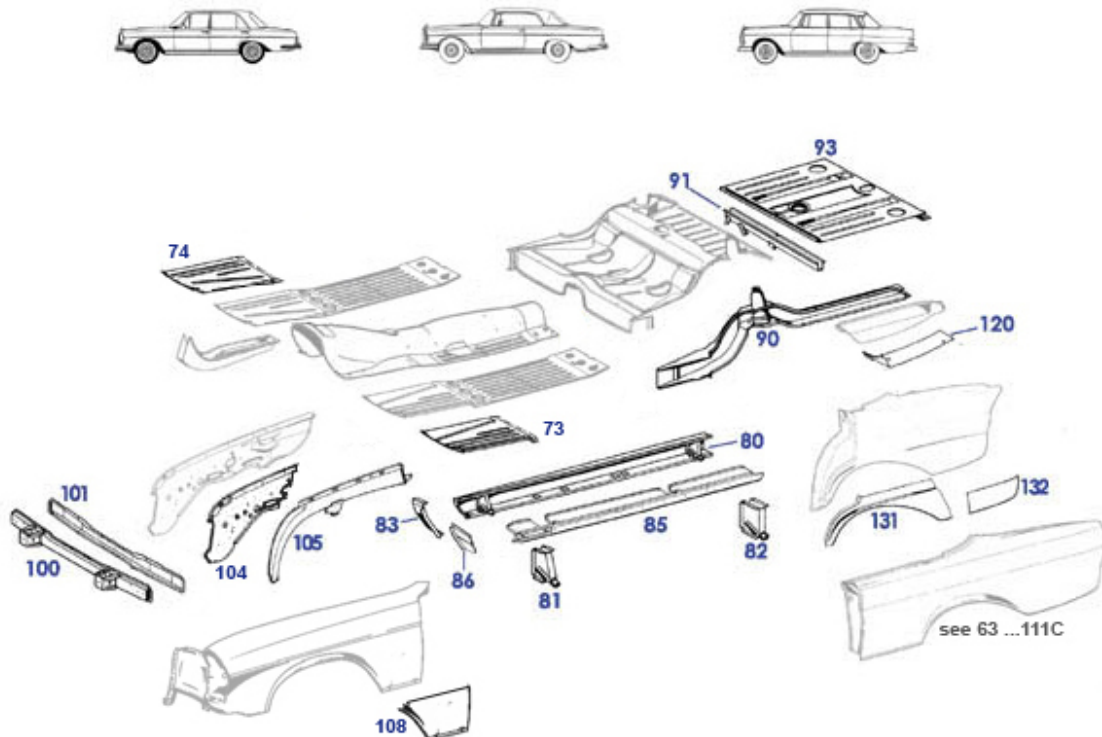

61.b Floors and Rep-Panels 1959-1972 "Platform 110"

	Reinf.-Firewall lower section Cab. RH	361829	N/A		Reinf.-Firewall lower section Cab. LH	361819	N/A
	Crossmember @ rear seat floor 111Cpe, repro, 1,2mm	361385	N/A		A1106370236 Blanking plate W110-2 side	363028	€ 17,85
	A1106370136 Blanking plate W110-2 side	363018	€ 17,85		A1106110640 Blanking plate W108/W109 si	861060	N/A
70	A1106160367 check 361830 instead	361030	N/A	70	A1086160167 check 361830 instead	861010	N/A
71	A1106160867, check 361840 instead	861020	N/A	71	A1106160467 check 361840 instead	361040	N/A
73	rep.-panel, simple quality	361830	€ 90,44	74	rep.-panel, simple quality	361840	€ 90,44
80	Side rail, Cab.,inner left	361010	€ 410,00	80	A1106100409 Side rail 190-300SE in.Rt.	361025	N/A
80	A1106100309 Side rail 190-300SE in.Lt.	361015	N/A	80	Side rail, Cab., RH, inner	361020	€ 410,00
81	Jacking point W/C108-112 fr.	861015	N/A	82	Jacking point W/C108-112 rr.	861017	N/A
83	Cap, inner rail front end, LH, W110-model	361013	€ 27,89	83	Cap, inner rail front end, RH, W110-model	361023	€ 27,89
86	A1116375136 Blanking plate C111 side ra	363012	N/A	86	A1116375236 Blanking plate C111 side ra	363022	N/A
86	Front end cap, outer rail LH, W108/9	863018	€ 24,99	86	Front end cap, outer rail RH, W108/9	863028	€ 24,99
90	A1106101510 Side rail W/C108,110,111, L	361090	€ 799,00	91	Crossmember w.tank-supp,no exh-support	361110	€ 125,00
93	A1106160162 Boot floor main panel 108-1	861000	€ 599,99	93	Cover above fuel sender, plastic,black	347014	€ 7,79
93	round cover above fuel sender,Repro	247814	€ 5,20	100	Frt-member frt shell, W110+111 up to FN	362020	€ 339,15
100	front shell front cross member late	862020	€ 365,33	101	Rear shell, front cross member late	862030	€ 159,00
101	Frt-member rr shell W110/111 up to FN	362030	€ 155,91	104	Rep-sect. inner wing frt LH W110	362141	€ 234,58
104	Rep-sect. inner wing frt LH W110	362131	€ 234,58	105	Patch, inner wing support W110, front right	362123	€ 79,99
105	Rep.-patch lower front rail in wheel arch 111 RH	362121	€ 39,27	105	Rep.-patch lower front rail in wheel arch 111 LH	362111	€ 39,27