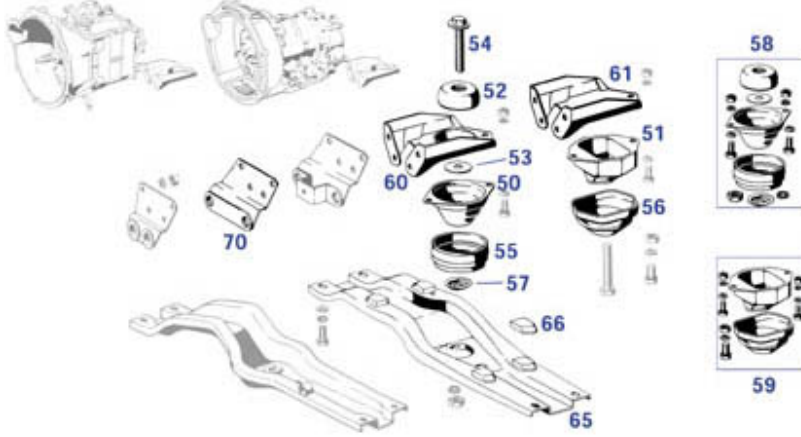

22/24 Engine Mounts W111 Cpe. rear

22/24 Engine Mounts W111 Cpe. rear

02.1961 - 05.1969 "kurze Getriebe" / Gearbox "short housing"