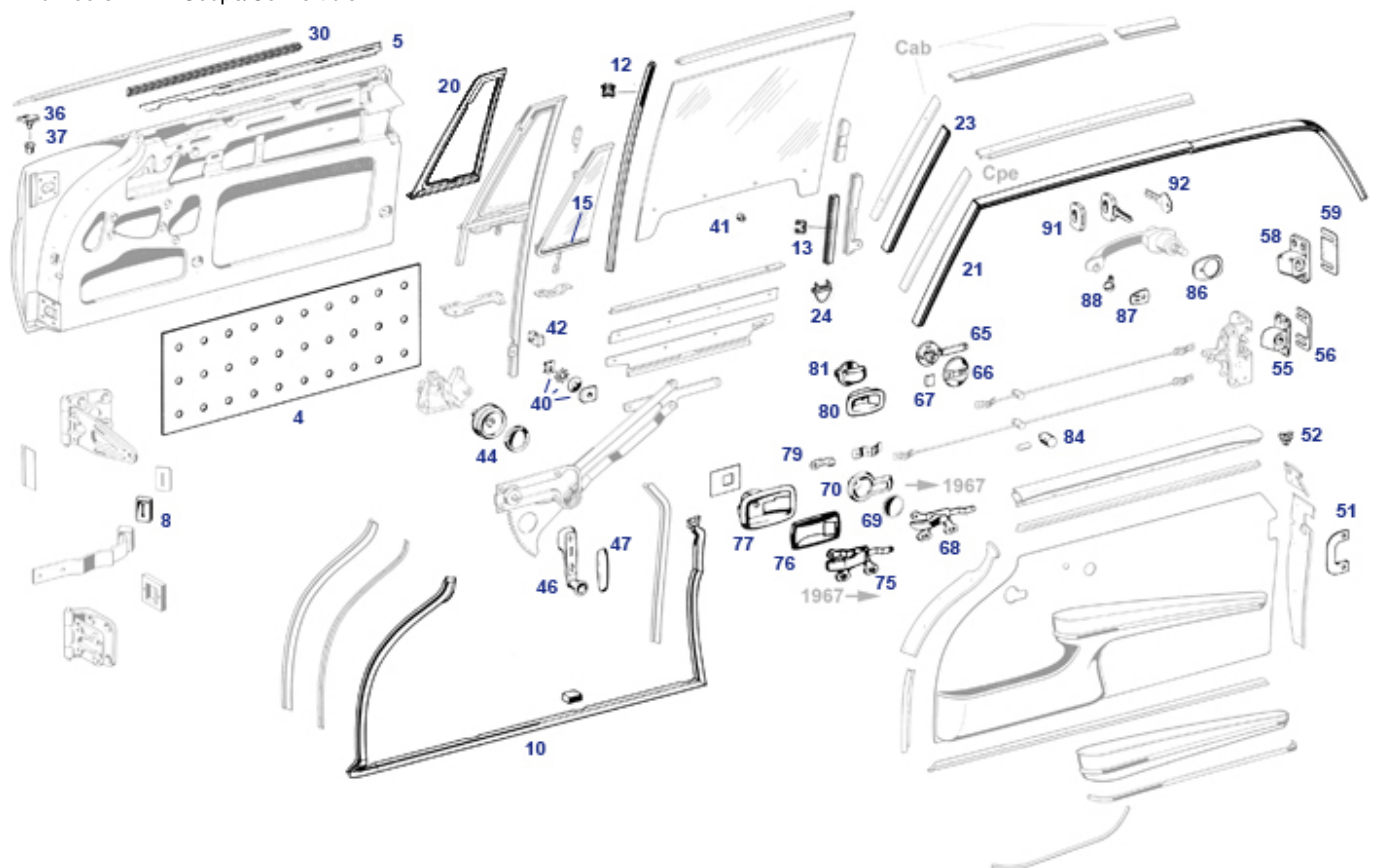

72.b Doors W111 Coupe/Convertible

72.b Doors W111 Coupe/Convertible

	late lock mechanism RH, no prot-lock	272062	€ 457,70		lock mechanism LH, no prot-lock	172049	€ 459,99
	lock mechanism RH, no prot-lock	272051	€ 478,39		lock mechanism LH, w. prot-lock	272050	€ 478,39
	Door lock,late FN+ catch, RH	272049	N/A		Handle w.knob, ca. 1970-1976	276004	€ 41,50
	A1117255132	372123	€ 130,89		Door lock,late FN+ catch, Lt.	272048	N/A
	late lock mechanism LH, w. prot-lock	272063	€ 572,25		--> see 372100	372900	€ 211,34
	A1806900071	969071	N/A		A1117255132	372122	€ 130,89
	A1087680113 washer, see kit contents 272752	276005	N/A		1m rbr profile, glass framing	367055	€ 14,28
	A1159870740	399743	N/A		A0009879140 buffer	372915	N/A
	A1167230111 Distance plate, c.d.c.Lt.	772052	N/A		lock mechanism RH, no prot-lock	172048	€ 399,45
1	A1117225409 Door body shell C111, Rt.	372810	N/A	1	door body shell C111, Lt.	372710	N/A
4	Insulation, adhesive, at door skin inside W111 Cpe	372168	€ 45,80	4	0,75 sqm mat, Teroson BT-SP100 self adhesive	968173	€ 67,20
5	Inner upper door strip, metal, W111Cpe/Cab LH	372711	€ 33,32	5	Inner upper door strip, metal, W111Cpe/Cab RH	372721	€ 33,32
10	A1117205778 Door seal C111 cup, Lt. ear	372101	N/A	10	Door seal C111-2 coupe/cabriolet right	372200	€ 255,49
10	A1117205878 Door seal C111 cup.Rt. earl	372201	N/A	10	Door seal C111-2 coupe/cabriolet left	372100	€ 255,49
13	window slide rail, 2m	372525	€ 49,98	15	1m profile, quarter-glass to inner-fram	372135	N/A
20	Triangle window gasket C111/2 right	372230	€ 178,50	20	Triangle. window. gasket. C111/2 left	372130	€ 178,50
21	Side wind. seal W111 coupe Rt.	372211	€ 89,00	21	Side wind. seal W111 coupe Lt.	372216	€ 102,99
21	main body seal kit W111-2, Cpe, OE-quality	372600	€ 1.212,94	23	Seal A-pillar Cabriolet 540mm	372550	€ 25,20
23	Abdichtgummi W111 Cabrio, right	372215	€ 83,90	23	Seal W111 Cabrio, left	372210	€ 83,90
24	A1137250141 Clip, rail, Lt./Rt.	272722	N/A	36	Plug, e.g. upper trim at door W111 Cpe/convertible	372082	€ 2,56
37	plug, red, see pict	772008	€ 0,45	40	assy see pict: same as MB assy	272752	€ 10,88