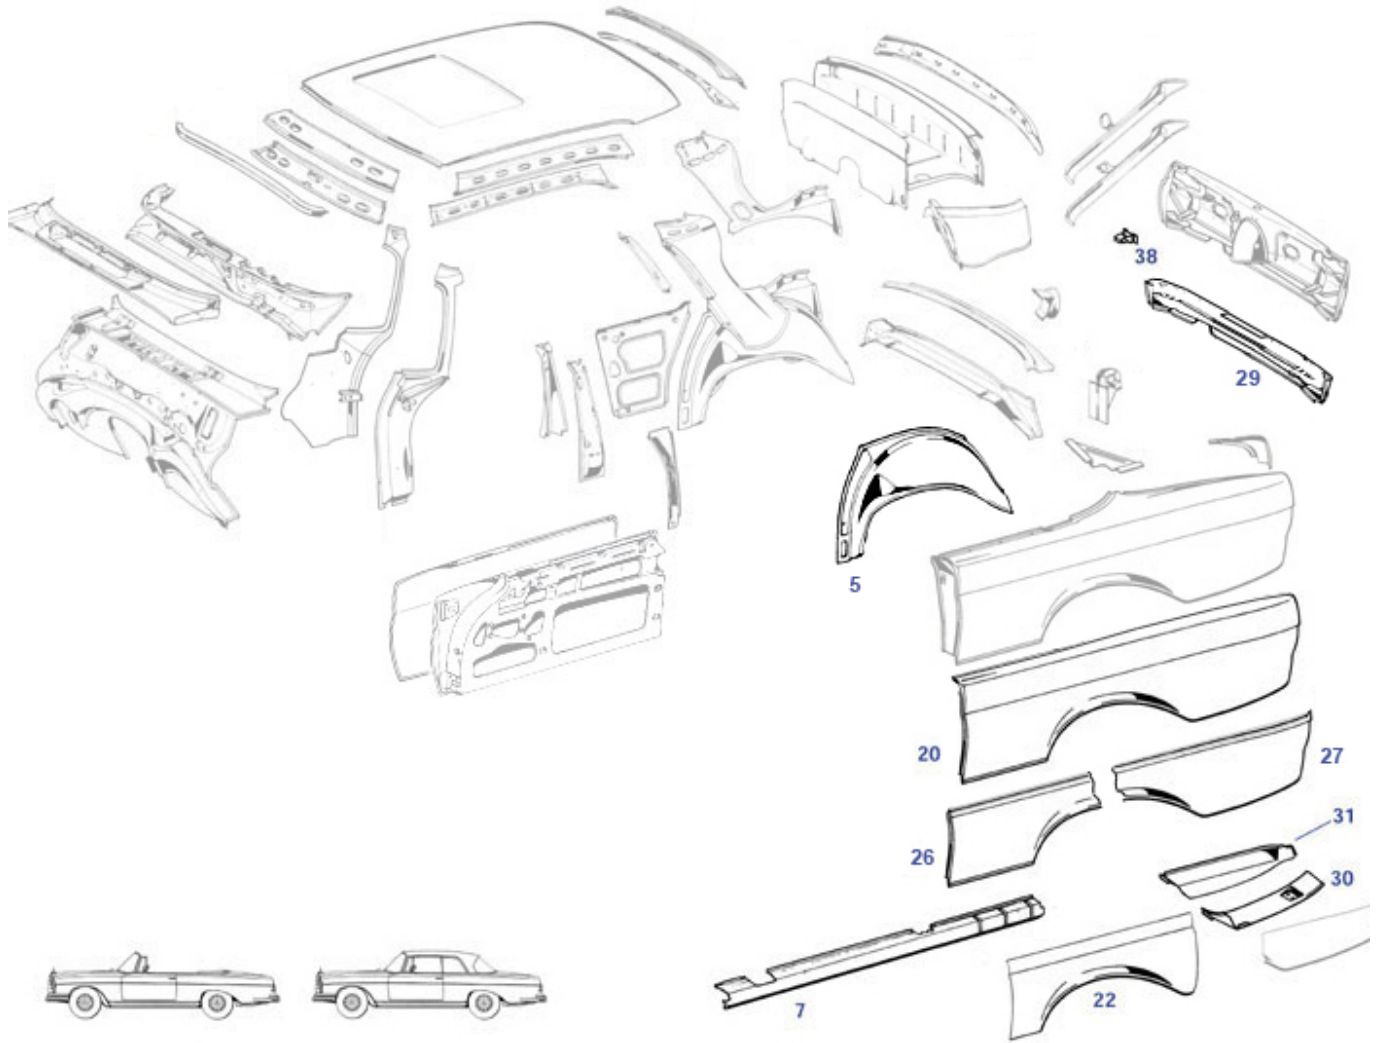

63/64 Panelling Tail+Roof W111Cpe/Cab

63/64 Panelling Tail+Roof W111Cpe/Cab

	brush L or R sunroof	878720	€ 8,97		Crossmember @ rear seat floor	361385	N/A
	del-t: brush, sunroof	878820	N/A		111Cpe, repro, 1,2mm	369023	€ 606,90
	unchromed trim right behind softtop	369022	€ 606,90		softtop	369021	€ 606,90
	Chrome trim	377100	€ 204,29	1	unchromed trim middle behind	363190	N/A
1	A1116375421 A pillar inner	363200	N/A	2	220SEb/C lt	363230	N/A
2	NA- A pillar outer 220SEb/C rt.	363240	N/A	3	A1116305310 A pillar outer	363035	N/A
3	A1116306469 Wheel arch 111cpe.,	363045	N/A	3	rear,,lt	363030	N/A
3	rear, r			3	Wheel arch C111, cabrio, lt.	363040	N/A
3	A1116375227 Bulkhead on C pillar,	363410	N/A	3	NA- Wheel arch C111 cabrio, rt.,		N/A
5	rt.,			5	Outer wheel arch, Cab/Cpe, LH,	364053	€ 490,15
5	Outer wheel arch, Cab/Cpe, RH,	364063	€ 490,15	5	Repro		
5	Repro			5	A1116375276 Wheel arch, without	364040	N/A
5	A1116375176 Wheel arch, without	364050	N/A	5	rear pi		
7	rear pi			7	A1116375135 Side rail C111-112	363010	€ 754,94
7	A1116375235 Side rail C111-112	363020	€ 754,94	7	ot.Lt.		
8	ot.Rt.			16	Roofframe111cpe.rear,upper,inner	365060	N/A
8	A1116375624 B pillar inner C111 rt.	363360	N/A	20	Rep.panel wing rr.RH 80% 111	363084	€ 790,81
17	Roofframe111cpe.rear,upper,outer	365070	N/A	20	2-door		
20	Rep-panel wing rr.LH 80% 111 2	363074	€ 790,81	20	Cardbox for large spareparts,	967993	€ 25,82
20	door			22	170x60x80cm		
22	Patch panel C111/112 rear Rt.	363083	€ 82,74	22	Patch panel outer wheelarch RH	863083	€ 95,97