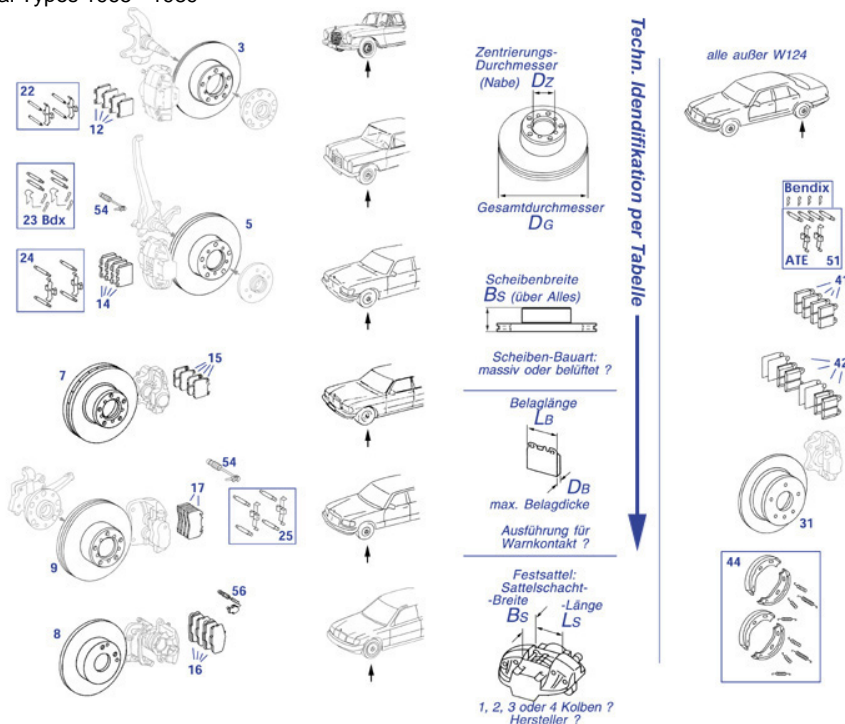

42/43a Brake discs, several Types 1965 - 1989

42/43a Brake discs, several Types 1965 - 1989

Durchm. Gesamt	Bauart	DZ Nabe (Zentrierung)	Scheibenbreite BS GESAMT	SLS-Nr. vgl. (Scheiben) Bild	Beispiele Baumuster	Hinweis	Beläge (1Achse)	vgl. Bild	
253mm	unbelüftet	69mm	66,5mm	243100	110-113 mit "3-Kolbenbremse" übrige 110-113 ATE, 1966/1967	BM, welche theor. noch mit 13" Rädern zu haben waren	242031 (Girling)	12	
273mm	unbelüftet	69mm	63,4mm	243200	108,109, 113, 111, 114/115 früh	114/115 mit alter Radnabe	242030	12	
	belüftet	80mm	67,3mm	843200	108,109,111,112 spät	SE 3 5 alle, SE 2 8 ab FN	242030	12	
	belüftet	80mm	63,4mm	543200	114/115 mitte	114/115 ab Einsatz vergrößerte Nabe	242030	12	
278mm	unbelüftet	80mm	63,5mm	543300	114/115 einige, 123 alle!	Beläge 17,5mm nur 123, nicht /B für dünne (15mm) Beläge	542032	14	
	belüftet	80mm	66,5mm	743100	116 alle	Bauart wie oben, aber Einsatz dickere Beläge (Sattelschacht breiter)	742030	14	
	belüftet	80mm	68,5mm	743300	126 bis 1985 (14")		742031	15	
284mm	unbelüftet	67mm	43,5 - 46,5 mm	543400	124+201 diverse, je nach Baujahr / Motorisierung	zu Einzelkolben-Faustsattel	542033	16	
	belüftet	80mm	68mm	643400	126 ab '85 (15", Gullideckel)	Faustsattel oder 4-Kolben-Sattel	942030		
300mm	belüftet	80mm	68mm	643400	126 ab '85 (15", Gullideckel)	standard: zu 2-Kolben Sattel	742031	15	
279mm	H I N T E N	67mm	69,5 - 71,7mm	243300	31	Scheibe mit Trommel, diverse (Ausführung für alle, außer 124)	Klotze "truh" ohne Quietsch-Pad	242088	41
							Wahlweise für alle, Klotze "spät"	742088	42
						Beläge angefasst und mit Unterlage	242200	44	
						Satz Bremsbeläge für Trommel (Feststellbremse) mit Federn			

	brake disc, front, brand FEBI	543299	€ 24,68		Bremsscheibe W/C114 vorn, brand: 543199	€ 31,59
22	Anbausatz BENDIX-Bremse hinten	742089	€ 12,99	14	Brand ATE	742031 € 31,04
	Fitting kit, brake pads	242081	€ 9,41	23	Mounting Kit BENDIX-brake front W114/115	542086 € 10,77
24	Brake fittings, fr. 107+116	742028	€ 14,61	25	Front Fitting kit, brake.pads | 03.1980 ->	742029 € 9,42
42	incl. layer anti-noise	742088	N/A	51	ATE Accessory kit for rear brake pads	242082 € 7,20
54	Wear contact, brake pad	742025	€ 2,52	56	el.pointer, flat pad, e.g.124 Types	542025 € 6,01
242030	Set brake pads frt. calipers '65-'72,ATE	242030	€ 31,12	242031	** please identify calipers	242031 € 45,77
242088	Set of ATE rear brake pads 1965-19'72 | W113-108	242088	€ 27,49	242200	Brake shoes and fitment parts, ATE	242200 € 33,78
542032	Set of brake pads front W123, ATE	542032	€ 39,40	542033	Set brake shoes, ATE	542033 € 42,66
543300	please order separate	543300	N/A	643400	Set brake discs front, W126 '85->brand ATE	643400 € 145,00
742030	Brk.pads 280/350/450SL/SLC frt 73-80 ATE	742030	€ 31,18	742088	incl. layer anti-noise	742788 € 24,95