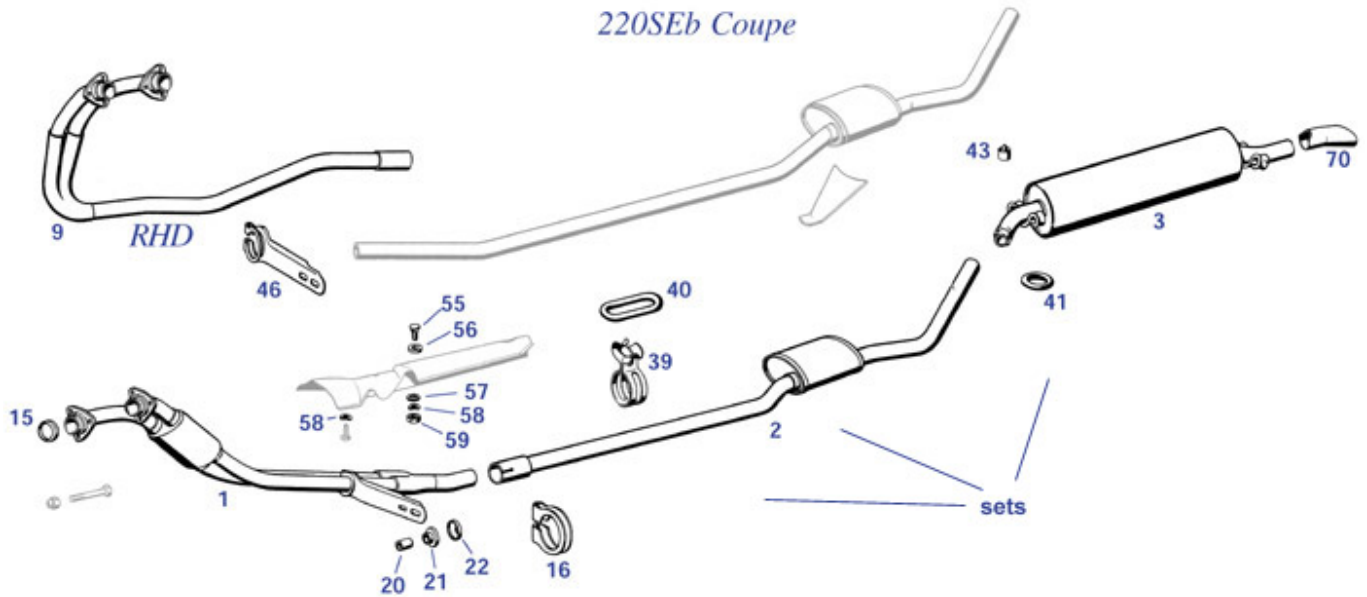

49 Exhaust 220SEb

49 Exhaust 220SEb

220SEb Coupe

	Set stainless steel exhaust 220SE/b Cab	349493	€ 1.818,90		RR silencer stainless 220SEb	349928	€ 747,63
	Exh. system, 220SEb coupe orig. LHD	349500	N/A		Frt-pipe stainless 220SEb/Cpe LHD	349040	N/A
	Frt-Pipe Stainless 220SE/b Cab. LHD	349005	€ 688,25		Ctre-silencer stainless, 220SEb	349923	€ 458,82
	Set 3-pcs stainless exhaust 220SEb	349891	€ 1.888,99		exhaust repair paste	749595	€ 10,67
	Hex Bolt stainless steel, M8 X 30	349818	€ 0,49	1	A1114902820 Exhaust pipe, front, 220SEb	349000	N/A
2	Centre box 220SEb/+C LHD (OEM)	349023	€ 224,90	3	End box 220SEb/C, aftermarket	349030	€ 239,90
3	Rear silencer W110, 190 (replcement), 200-230, Repr	349029	€ 298,00	9	NA- Frontpipe220SEbRHD, cpe.+4 door	349001	N/A
15	A1214920281 Flange gasket 180, 220SEb/C	449053	N/A	16	Exhaust clamp, 51mm	149017	€ 3,96
16	N000931008251	247056	N/A	16	A1124920240 Clamp, exhaust pipe 220SEb	349027	N/A
20	Spacer sleeve (e.g. exhaust bracket)	849819	€ 3,76	20	A0004920053 n/a, replace by 849819	349059	N/A
20	threaded bushing with hexagonal collar	314003	€ 8,93	21	Rubber shim at exh. bracket	114002	€ 3,83
22	Retainer at exh. bracket	114001	€ 6,55	39	A1114920040 Holding clamp, middle 220	349017	N/A
40	A1114920082 Rubber ring, middle hanger,	349016	N/A	41	inner diameter 30, rubberstring 15	249019	€ 1,90
43	Rubber buffer, floor/exhast, others...	249818	€ 4,68	43	Rubber buffer, exhaust	798747	€ 0,92
46	Frontpipe mounting bracket 220SEb RHD	314039	N/A	55	Clamping Bolt M6 for square bodypanel holes	188036	€ 8,45
56	Rubber ring, wiper motor	282407	€ 0,77	57	Washer 6.4 large, yellow zincd	299276	€ 0,18
58	Spring washer M6	142158	€ 0,15	59	Hex nut M6, yellow zinc.	181023	€ 0,18
70	Tail pipe, pipe shape, chrome, fits 45-49mm pipes	949031	€ 43,49	70	A1114920314 Tailpipe,chromecover,220-30	349035	N/A