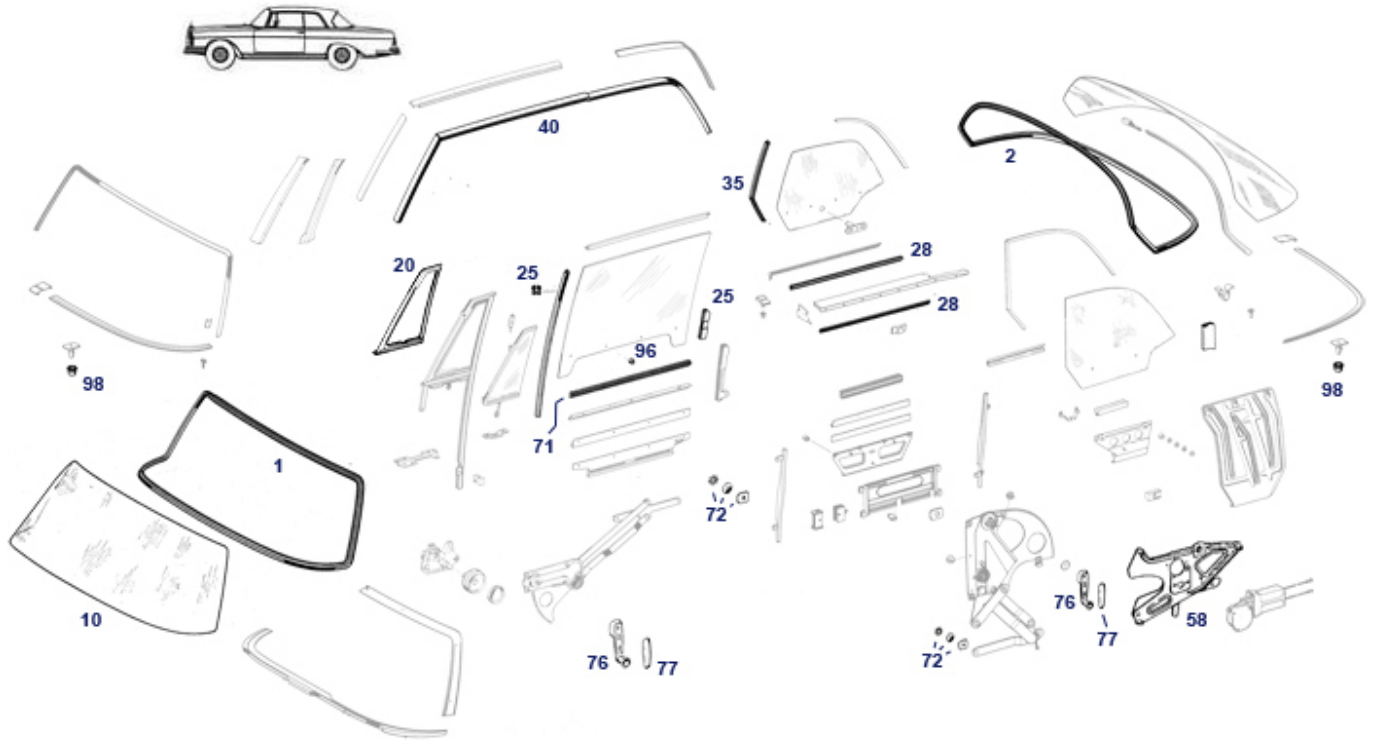

67.d Window and seal W111-2-door

67.d Window and seal W111-2-door

	Bolt, flat head, garnish trim below WS, 2x req	367117	€ 13,35		1m rbr profile, glass framing	367055	€ 14,28
1	W/s gasket, W111-2: cpe/cab, OE-quality	367000	€ 139,99	1	main body seal kit W111-2, Cpe, OE-quality	372600	€ 1.212,94
2	Rubber seal rr window W111 Cpe	367030	€ 134,95	10	A1116715310	367010	€ 513,50
10	Windscreen 111 Cpe/Cab tinted	367012	€ 345,10	10	W/S glasstransp. incl. box(Germany)	967999	€ 121,25
10	A1116715210	367013	N/A	20	Triangle window gasket C111/2 right	372230	€ 178,50
20	Triangle. window. gasket. C111/2 left	372130	€ 178,50	25	window slide rail, 2m	372525	€ 49,98
28	Abstreifborsten hinten W111 4Trg.	372507	N/A	35	Seal, coupe-window frt rail, 111,114	367255	€ 42,08
40	Side wind. seal W111 coupe Lt.	372216	€ 102,99	40	Seal W111 Cabrio, left	372210	€ 83,90
40	Side wind. seal W111 coupe Rt.	372211	€ 89,00	40	Abdichtgummi W111 Cabrio, right	372215	€ 83,90
58	Window regulator for E-motor, rear LH 111Cpe	367370	€ 377,62	58	Window regulator for E-motor, rear RH 111Cpe	367380	€ 380,10
62	side window seal rear left	367053	€ 68,90	62	side window seal rear right	367052	€ 68,90
63	Halteschiene, Seitenfenster hi	367508	€ 12,05	64	Clip, eg door covering	772229	€ 1,23
69	Rivet, rear window drip strips	270691	€ 0,20	69	N/A ! A0019885478 Clip, licence strip	270690	N/A
71	N/A ! -A1157250965-2m brush strip, as genuine	972500	N/A	71	1m brush profile? Window Scraper Seal - 1157250965	872500	€ 21,19
72	assy see pict: same as MB assy 123	272752	€ 10,88	76	Window crank handle 63-70 replacemt	276001	€ 133,64
77	Crank Pad 06.63->01.70 black	276090	€ 17,49	96	Rubber sleeve for door glass	272075	€ 2,50
96	1m hose 1/4" x 1,5 e.g glass mount	272875	€ 1,82	97	Rubber buffer 5mm,121,113,10	298066	€ 0,89
98	Clip, moulder below windscr	367098	€ 0,71	98	grommet washer-clip	367099	€ 0,60