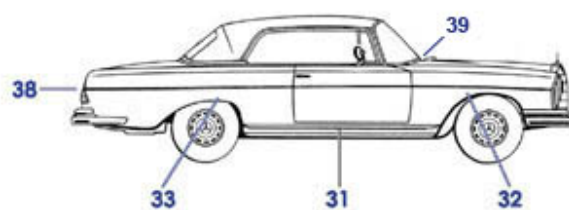

69/88 Trims at Sidepanel

69/88 Trims at Sidepanel

	Rubber underlay, tailpanel trims ref 369056	€ 39,69			Bolt, flat head, garnish trim below 367117	€ 13,35
	0009872760				WS, 2x req	
	Dec. strip set, whl. arch W/C111, B364000	€ 119,00	21		Clip, t'hold strip, to'67	€ 1,49
	B.Quality					
21	Clip, dec. strip Ponton	472115	€ 2,49	21	Dec. strip t'hold Lt.	N/A
21	Dec. strip t'hold Rt.	569060	N/A	23	A1128810144 Dec. strip, whl. arch fr.Lt	N/A
23	A1128810244 Dec. strip, whl. arch fr.Rt	388322	N/A	25	A1126980380 Dec. strip, rear wing, rr.L	N/A
25	A1126980480 Dec. strip, rear wing, rr.R	369140	N/A	26	A1119870226	373111
26	A1116980183 Dec. strip on tailfin, Lt.	369054	N/A	26	A1116980283 Dec. strip on tailfin, Rt.	369064
27	A0019887978	398177	N/A	27	A0009870715	398176
27	A0019880981	398690	N/A	27	A1117380322 Dec. strip, rr. door 1/4 wi	373110
27	A1117380422 Dec. strip, rr. door 1/4 wi	373120	N/A	27	Clips	472056
28	A1116900479 Dec. strip, tailfin end, Rt	369062	N/A	28	A1116900379 Dec. strip, tailfin end, Lt	369052
28	Schild "200D" am A-Brett,solange Vorrat	381028	€ 28,56	29	A1118810544 Dec. strip W111, fr. wing,	388180
31	Plug, e.g. upper trim at door W111 Cpe/convertible	372082	€ 2,56	31	A1116865220 Chrome strip, side rail Rt.	369080
31	1m rbr profile, Cab/Cpe rocker	398011	€ 5,65	31	A1116865120 Chrome strip, side rail Lt.	369070
32	A1128815244 Dec. strip, whl. arch, fr.R	388320	N/A	33	1m rubber profile e.g. prot.	169056
33	Dec. strip set, whl. arch W/C111	364000	N/A	33	A1126985280 Dec. strip set, whl. arch,	369320
33	Dec. strip set, whl. arch, rr.Lt.	369310	N/A	38	Dec. strip rr.Lt. oder Rt.	369050
39	grommet washer-clip	367099	€ 0,60	39	Connecting piece, middle	267045
51	Clip,rocker panel trim 108, ...	872056	€ 0,20	51	A1156980121 Underlay, rbr. t'hold strip	569054