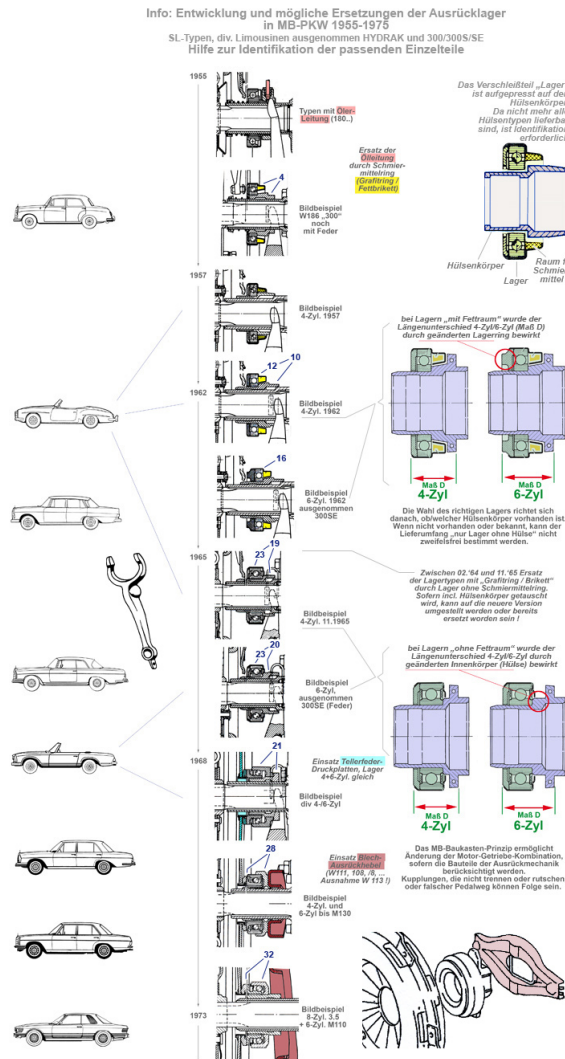

25 Clutch, from Ponton up to 114/115

25.h, 29 hydraulic components, clutch release

Nehmerzyl. z.B. 110.010	329004	€ 135,55	excentrical nut for clutch pedal	529999	€ 10,95
Geberzylinder 111/108 69->, 114 div	829009	€ 118,65	Nehmerzylinder W111/108 3.5	829004	€ 166,60
Rep.-Satz Nehmerzylinder	329033	€ 14,64	Rep.-Satz Geberzylinder zB 350SL/C FN	729034	€ 22,68

25.i Info Ausrücklager Ponton bis 114/115

25.i Info Ausrücklager Ponton bis 114/115

	Thrust plate 228mm, leaf spring style	525002	€ 95,20	N/A ! Reverse light switch, console shifter, ca. 6	726808	N/A
	Spring clamp	125013	€ 19,85	T/O bearg, replaces oil-line-version	425804	€ 115,99
10	A1102500015 Throw-out bearing w.new ver	125001	N/A	12 T/O bearing 4-Cyl, fits sleeve '58-'65 -sleeve	125002	€ 37,98
12	T/O bearg 4-Cyl, fits sleeve '58-'65	125802	€ 84,49	16 T/O bearg. w/o sleeve 6-cyl 62-65	425007	€ 83,30
19	T/O Cluch bearg. with body, 4-Cyl/FN	325003	€ 142,99	20 T/O bearing+bushing 250/280SL +sev 6-Cy	225803	€ 219,19
20	A1112500115 Releasebeargwithbody230-250	225003	N/A	21 F+S 3151137101 Clutch bearing 280SL-113 H30*	225004	€ 337,17
21	Clutch bearing 280SL-113 H30* Repo ref 3 151 137	225704	€ 297,50	23 Release bearing fits sleeve '65-'68	225807	€ 88,95
28	T/O bearing cplt W114/115 FN, see photo	525003	€ 24,28	32 T/O bearing 280SL/C, 350SL/C, see photo	725004	€ 60,42