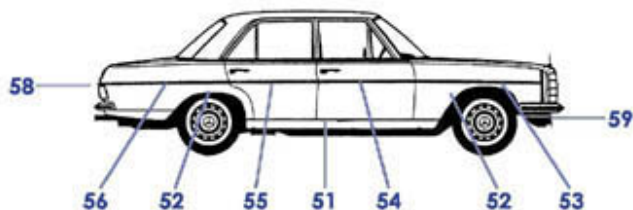

69/88 Trims at Sidepanel

69/88 Trims at Sidepanel

	Rubber underlay, tailpanel trims ref 369056	€ 39,69			Bolt, flat head, garnish trim below 367117	€ 13,35
	0009872760				WS, 2x req	
	Dec. strip set, whl. arch W/C111, B364000	€ 119,00	21		Clip, t'hold strip, to'67	€ 1,49
	B.Quality					
21	Clip, dec. strip Ponton	472115	€ 2,49	21	Dec. strip t'hold Lt.	N/A
21	Dec. strip t'hold Rt.	569060	N/A	23	A1128810144 Dec. strip, whl. arch fr.Lt	N/A
23	A1128810244 Dec. strip, whl. arch fr.Rt	388322	N/A	25	A1126980380 Dec. strip, rear wing, rr.L	N/A
25	A1126980480 Dec. strip, rear wing, rr.R	369140	N/A	26	A1119870226	373111
26	A1116980183 Dec. strip on tailfin, Lt.	369054	N/A	26	A1116980283 Dec. strip on tailfin, Rt.	369064
27	A0019887978	398177	N/A	27	A0009870715	398176
27	A0019880981	398690	N/A	27	A1117380322 Dec. strip, rr. door 1/4 wi	373110
27	A1117380422 Dec. strip, rr. door 1/4 wi	373120	N/A	27	Clips	472056
28	A1116900479 Dec. strip, tailfin end, Rt	369062	N/A	28	A1116900379 Dec. strip, tailfin end, Lt	369052
28	Schild "200D" am A-Brett,solange Vorrat	381028	€ 28,56	29	A1118810544 Dec. strip W111, fr. wing,	388180
31	Plug, e.g. upper trim at door W111 Cpe/convertible	372082	€ 2,56	31	A1116865220 Chrome strip, side rail Rt.	369080
31	1m rbr profile, Cab/Cpe rocker	398011	€ 5,65	31	A1116865120 Chrome strip, side rail Lt.	369070
32	A1128815244 Dec. strip, whl. arch, fr.R	388320	N/A	33	1m rubber profile e.g. prot.	169056
33	Dec. strip set, whl. arch W/C111	364000	N/A	33	A1126985280 Dec. strip set, whl. arch,	369320
33	Dec. strip set, whl. arch, rr.Lt.	369310	N/A	38	Dec. strip rr.Lt. oder Rt.	369050
39	grommet washer-clip	367099	€ 0,60	39	Connecting piece, middle	267045
51	Clip,rocker panel trim 108, ...	872056	€ 0,20	51	A1156980121 Underlay, rbr. t'hold strip	569054