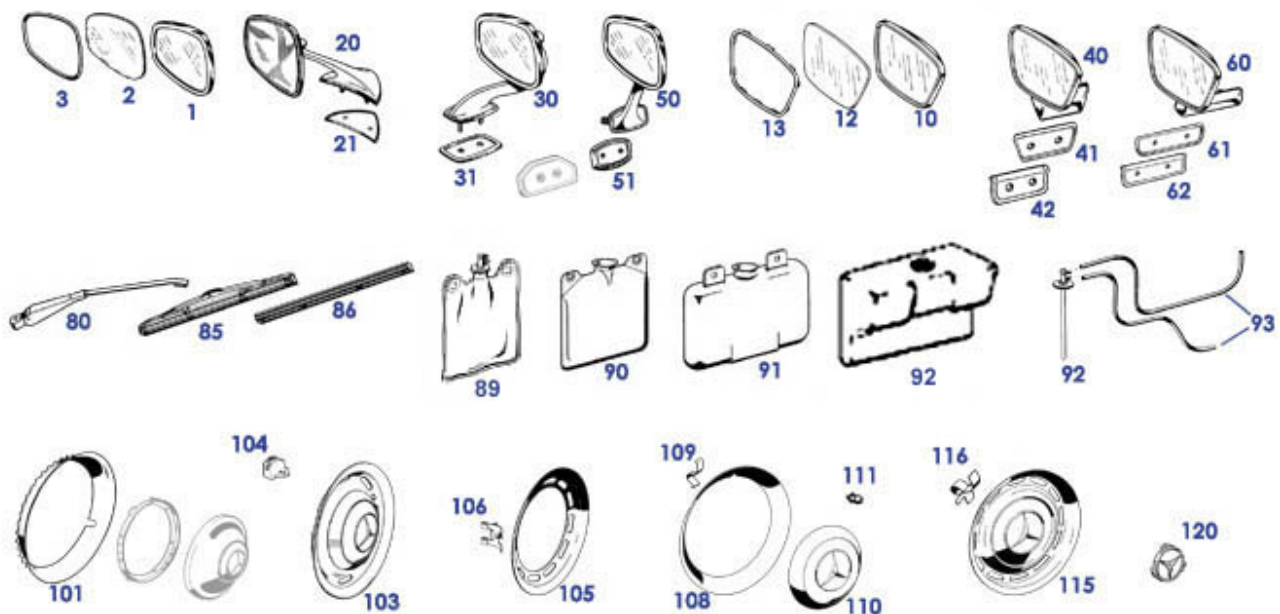

## 81/86 Outer Mirror, Wiperblades, Wheel Trim

81/86 Outer Mirror, Wiperblades, Wheel Trim

	A1204010171 Wheel mounting stud Typenschild: 230S	<a href="#">140005</a> <a href="#">381024</a>	N/A N/A		cover wiper arm 129, 124 Left sun visor w/o Brackets (late version)	<a href="#">982228</a> <a href="#">881123</a>	N/A € 190,00
	Wheel bolt+cap,alloy whl.to 85	<a href="#">740005</a>	€ 1,90		A1158690121 mech pedal washer pump w.sw	<a href="#">586020</a>	€ 431,60
	Ball head seat, hex 17, length ca. 20mm	<a href="#">240005</a>	€ 1,59		Wheel lug nut, 190SL, Ponton	<a href="#">199022</a>	€ 0,79
	Mirror head '67->, LH, quality deficits, Repro	<a href="#">281851</a>	€ 41,11		Mirror head '67->, RH, quality deficits, Repro	<a href="#">281852</a>	€ 41,11
	Right sun visor w/o Brackets (late version)	<a href="#">881124</a>	€ 190,00	1	Mirror head ->'67, Repro, clear	<a href="#">181125</a>	€ 47,10
1	Mirror head ->'67, Repro, tinted	<a href="#">181025</a>	€ 43,64	2	Replacement glass, tinted	<a href="#">181026</a>	€ 23,80
3	A0008110165 Replacement nylon bezel	<a href="#">181027</a>	€ 14,70	10	A1158100116 Mirror head, Lt. late	<a href="#">281051</a>	N/A
10	A1158100216 Mirror head, Rt. late	<a href="#">281052</a>	N/A	12	Mirror glass, flat, tinted, fits late m	<a href="#">281061</a>	€ 23,80
13	Ring, glass retention, 1967-> (trapez)	<a href="#">281062</a>	€ 17,26	20	Outside mirror, sedan, Rt.	<a href="#">481020</a>	€ 88,38
20	Outside mirror, sedan, Lt.	<a href="#">481010</a>	€ 88,38	21	Seal, outside mirror, Lt.	<a href="#">481011</a>	€ 10,40
21	Seal, outside mirror, Rt.	<a href="#">481021</a>	€ 9,98	30	Rear view mirror, Lt. early, B-quality	<a href="#">281030</a>	€ 101,45
30	Rear view mirror, Rt. early, B-quality	<a href="#">281040</a>	€ 100,90	31	Rubber pad mirror ->'67, fits L/R	<a href="#">281035</a>	€ 2,64
40	Outer right .mirror C111, W108/9	<a href="#">881060</a>	€ 125,97	40	A1088101516 Ot.mirror C111, W108/9 Lt.	<a href="#">881050</a>	€ 160,65
41	Mirror underlay "trapezoid" '67->	<a href="#">281855</a>	€ 2,56	42	Hidden bracket, door mirror late	<a href="#">281056</a>	€ 14,40
50	Ot.mirror 250S,SE+300SE left early	<a href="#">881030</a>	€ 317,19	52	Hidden bracket, door mirror early	<a href="#">281057</a>	€ 13,39
60	A1088104016 Mirror RH,wing mounted, ext	<a href="#">881065</a>	N/A	60	Early outer right mirror W114 + W115 (up to 07.197	<a href="#">581040</a>	€ 87,36
60	A1158100516 Ot.mirror W114/115 Lt. earl	<a href="#">581030</a>	€ 87,36	61	A1158110196 Underlay ot.mirror W114-5 e	<a href="#">581035</a>	N/A
61	Underlay ot.mirror C114 early	<a href="#">581036</a>	€ 6,25	62	Strengthen, mirror fastening W114 / W115	<a href="#">581056</a>	N/A
80	A1108200844 W>wiper arm C111 Rt.	<a href="#">382240</a>	N/A	80	A1168202544 W>wiper arm W116 Lt.	<a href="#">682210</a>	N/A
80	W>wiper arm W/C114, W115 Rt.	<a href="#">582220</a>	€ 102,52	80	A1158201344 W>wiper arm W/C114, W115 Lt	<a href="#">582210</a>	N/A
80	Chrom-Überwurfmutter f.Zapfenschlüssel	<a href="#">382244</a>	€ 43,44	80	A1138200444 Wiper arm, Rt.	<a href="#">282220</a>	N/A
80	A1168202644 W>wiper arm W116 Rt.	<a href="#">682220</a>	N/A	80	A1138200344 Wiper arm, Lt.	<a href="#">282210</a>	N/A