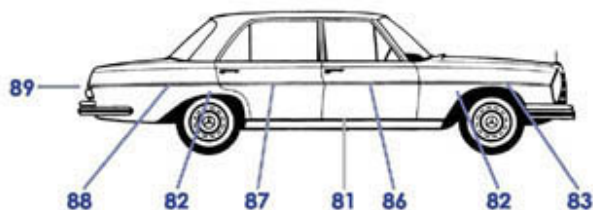

69/88 Trims at Sidepanel

69/88 Trims at Sidepanel

	Rubber underlay, tailpanel trims ref 369056	€ 39,69			Bolt, flat head, garnish trim below 367117	€ 13,35
	0009872760				WS, 2x req	
	Dec. strip set, whl. arch W/C111, B364000	€ 119,00	21		Clip, t'hold strip, to'67	€ 1,49
	B.Quality					
21	Clip, dec. strip Ponton	472115	€ 2,49	21	Dec. strip t'hold Lt.	N/A
21	Dec. strip t'hold Rt.	569060	N/A	23	A1128810144 Dec. strip, whl. arch fr.Lt	N/A
23	A1128810244 Dec. strip, whl. arch fr.Rt	388322	N/A	25	A1126980380 Dec. strip, rear wing, rr.L	N/A
25	A1126980480 Dec. strip, rear wing, rr.R	369140	N/A	26	A1119870226	373111
26	A1116980183 Dec. strip on tailfin, Lt.	369054	N/A	26	A1116980283 Dec. strip on tailfin, Rt.	369064
27	A0019887978	398177	N/A	27	A0009870715	398176
27	A0019880981	398690	N/A	27	A1117380322 Dec. strip, rr. door 1/4 wi	373110
27	A1117380422 Dec. strip, rr. door 1/4 wi	373120	N/A	27	Clips	472056
28	A1116900479 Dec. strip, tailfin end, Rt	369062	N/A	28	A1116900379 Dec. strip, tailfin end, Lt	369052
28	Schild "200D" am A-Brett,solange Vorrat	381028	€ 28,56	29	A1118810544 Dec. strip W111, fr. wing,	388180
31	Plug, e.g. upper trim at door W111 Cpe/convertible	372082	€ 2,56	31	A1116865220 Chrome strip, side rail Rt.	369080
31	1m rbr profile, Cab/Cpe rocker	398011	€ 5,65	31	A1116865120 Chrome strip, side rail Lt.	369070
32	A1128815244 Dec. strip, whl. arch, fr.R	388320	N/A	33	1m rubber profile e.g. prot.	169056
33	Dec. strip set, whl. arch W/C111	364000	N/A	33	A1126985280 Dec. strip set, whl. arch,	369320
33	Dec. strip set, whl. arch, rr.Lt.	369310	N/A	38	Dec. strip rr.Lt. oder Rt.	369050
39	grommet washer-clip	367099	€ 0,60	39	Connecting piece, middle	267045
51	Clip,rocker panel trim 108, ...	872056	€ 0,20	51	A1156980121 Underlay, rbr. t'hold strip	569054