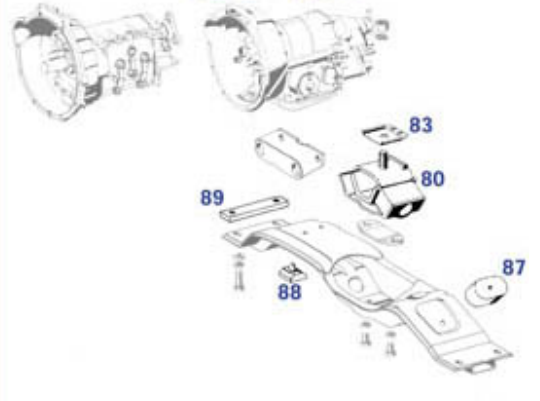

## 22/24 Engine Mounts W111 Cpe. rear

22/24 Engine Mounts W111 Cpe. rear

02.1961 - 05.1969 "kurze Getriebe" / Gearbox "short housing"

05.1969 - 07.1971

	Rear support rail,111Cab. man.	<a href="#">322028</a>	N/A		-n.av.- gearboxsupport 280SE/C, late	<a href="#">822028</a>	N/A
	Rear support rail,111Cab.autm.	<a href="#">322029</a>	N/A	51	A1292240012 Rear engine mount (seperate	<a href="#">822021</a>	N/A
52	Rubberbuffer/bellow	<a href="#">322035</a>	€ 5,15	53	Rubbershim	<a href="#">322039</a>	€ 1,99
54	Bolt,rr.eng.mount 220SE/230SL early	<a href="#">222021</a>	€ 14,70	55	Bellows, rear eng.mount	<a href="#">122830</a>	€ 10,13
56	A1212240382 Rubber bellow, rr. eng.moun	<a href="#">822022</a>	N/A	57	Plate, bellows @ engine mount	<a href="#">122035</a>	€ 10,57
58	A1112400118 Rep.kit engine mount W111Cp	<a href="#">322019</a>	N/A	59	A1082400418 Rep-kit,enginemount rr.108/	<a href="#">822020</a>	N/A
60	A1112400402 Support,engine,rear,230SLFN	<a href="#">222016</a>	N/A	61	A1082420401 Gearbox support W111Cpe,6-c	<a href="#">322017</a>	N/A
65	A1102400402 Rear support rail,111Cpe.6-	<a href="#">322027</a>	N/A	66	A1102420213 Rubber at engine mount	<a href="#">322024</a>	N/A
70	A1104900444 Exh.bracket at gearbox, 6-c	<a href="#">349047</a>	N/A	80	Engine mount rr.'S/SE' 5.69 -->	<a href="#">322022</a>	€ 33,38
83	A1082420031 Metal shim at engine mount	<a href="#">322018</a>	N/A	87	A1089870740 Rubber buffer, support/floo	<a href="#">822024</a>	N/A
88	Rubber buffer, support/exhaust	<a href="#">349045</a>	N/A	88	A1089870940 Rubber buffer,support/exhau	<a href="#">849045</a>	N/A
88	A1089870840 Rubber buffer,support/exhau	<a href="#">849046</a>	N/A	89	A1082420140 Threaded plate f. support	<a href="#">322061</a>	N/A