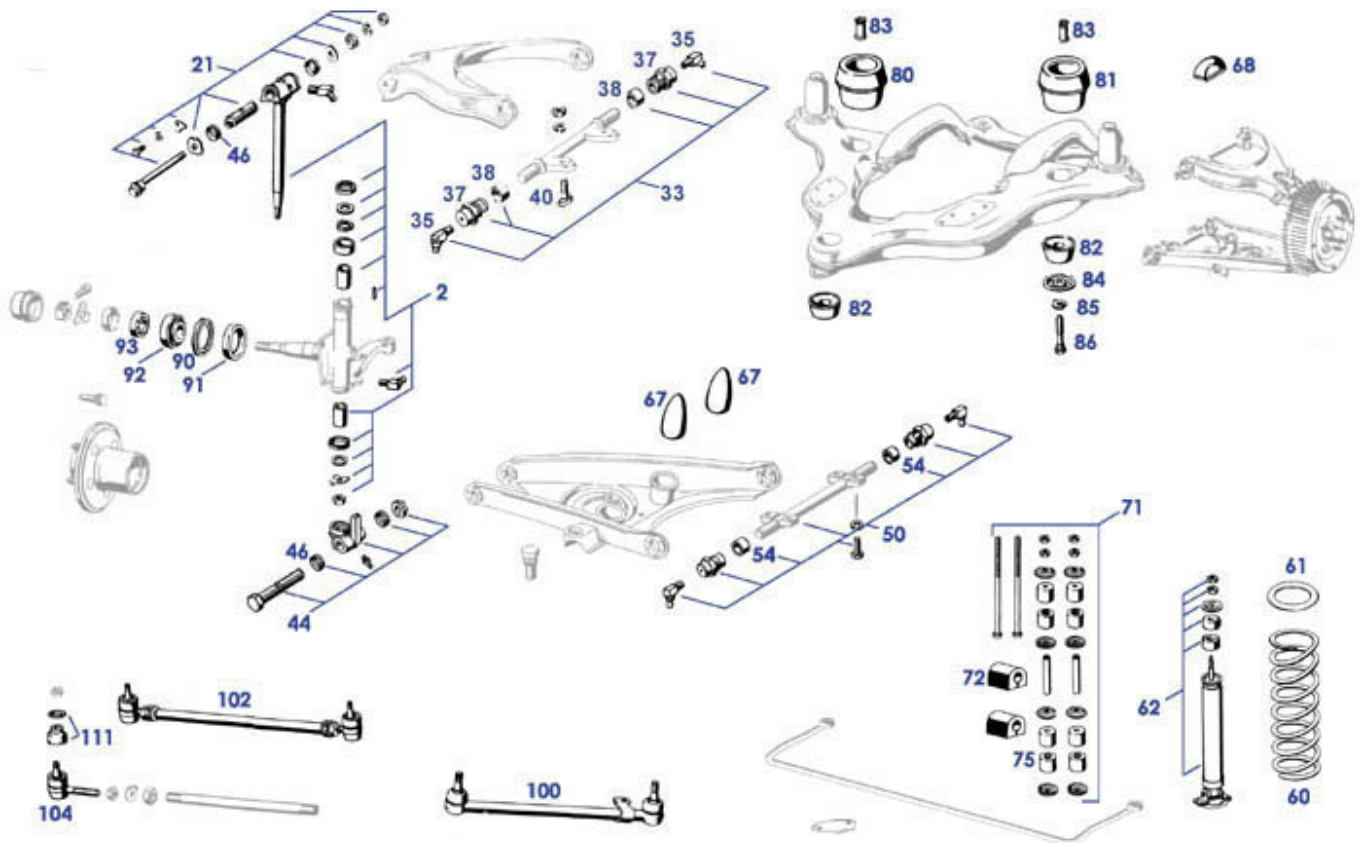

33 Front suspension

33.a Front suspension 1955-1961

	Bush, king pin, lower=L45mm	233053	€ 14,28		Clamp nut | multiple cars from 1956-1985 | A120334	233077	€ 32,53
	pin 2,5 m6 X 6	233750	€ 0,31		incl. cap and copper leaf, no clamping nut	233880	€ 39,88
	Inner Upper control arm kit	133020	N/A		A1805860046	458000	N/A
	Cap for grease nipple, red	333048	€ 0,65		Kronenmutter unbeschichtet	433006	N/A
	A1803330030	433042	N/A		Gummipuffer, V-achsträger hi.	433055	€ 33,46
	- NL - Vorderfeder Ponton	432001	N/A		Washer at clamping nut, with inner pintle	133972	€ 26,78
	15,1mm/4-Zyl.				Split pin 3x36	133059	€ 0,18
	Washer at clamping nut, no inner pintle	233972	€ 27,97		Castle nut M10X1, thin shape, early joint	133706	€ 2,45
	Cotter pin 2,0 x 25, e.g. tie rod nuts	299460	€ 0,12		Rest: Tie rod pipe, 190SL late	133005	N/A
	Locking shim, old style tie rods	499015	N/A		Split pin 2,5 x 25, fits crown nuts	133007	€ 0,24
	Castle nut M10X1, long shape, early joint	133006	€ 2,38		seering linkag		
	Repr.set,k'pin/bushes,p'too Ponton	433850	€ 119,00		Bush, king pin, upper, FEBI	233052	N/A
2	Repr.set,k'pin/bushes,p'too Ponton	433050	€ 374,85	21	Control arm rep. kit, upper outer, FEBI	133010	€ 47,67
33	Small Rep kit upr.inner arm LT or RT	133021	€ 61,33	35	Grease nipple, M8, 90°	133047	€ 0,57
37	Threaded bush, 30.9mm, with groove	133039	€ 29,99	37	Threaded bush, 29.9mm (no groove)	133038	€ 29,99
40	A1203330071 Mtg.bolt upper inner	133044	N/A	44	Control arm rep. kit, lower outer, FEBI	133030	€ 61,17
44	Repair kit, control arm outer, lower+upper 1 side	133025	€ 80,50	46	Seal Ring, upper & lower	133015	€ 8,45
54	Sealing rings, Upper or lower	133041	€ 2,05	60	Spring, front, 220S/SE,p'toon	432000	€ 182,15