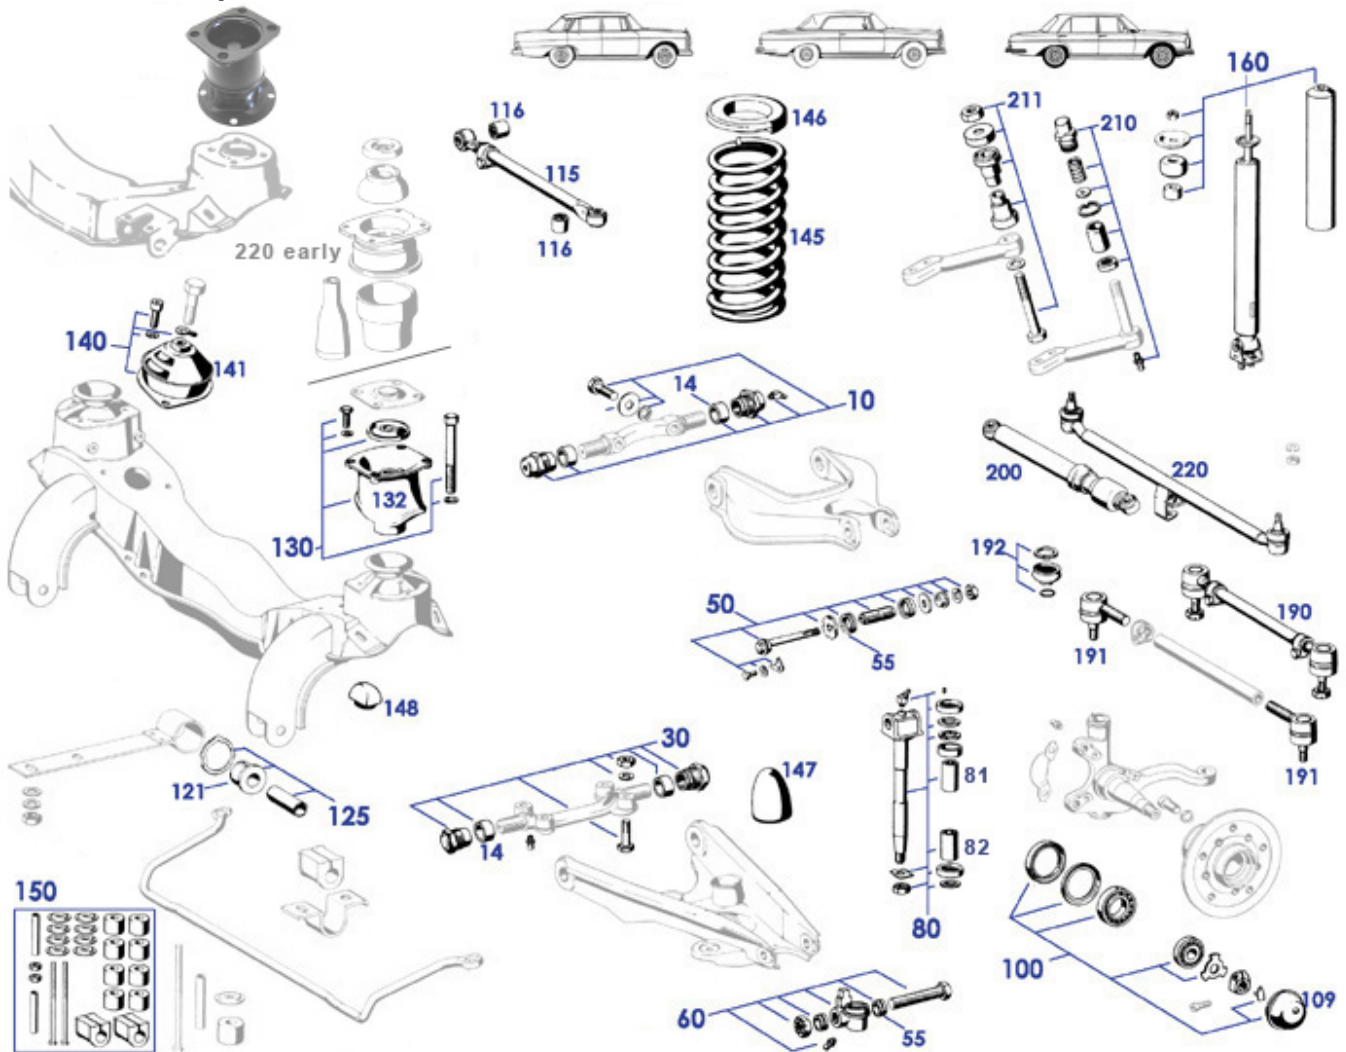

33.b Front suspension 1959-1972

Tie rod R113; 63-72,others up to'85	233090	N/A	Castle nut M10X1, thin shape, early	133706	€ 2,45
A1103221585	233996	N/A	joint		
Washer at clamping nut, no inner pintle	233972	€ 27,97	pin 2,5 m6 X 6	233750	€ 0,31
Kurz-Satz Lenker u.in./1Seite	233031	N/A	Split pin 3x36	133059	€ 0,18
			see 233020	233021	N/A