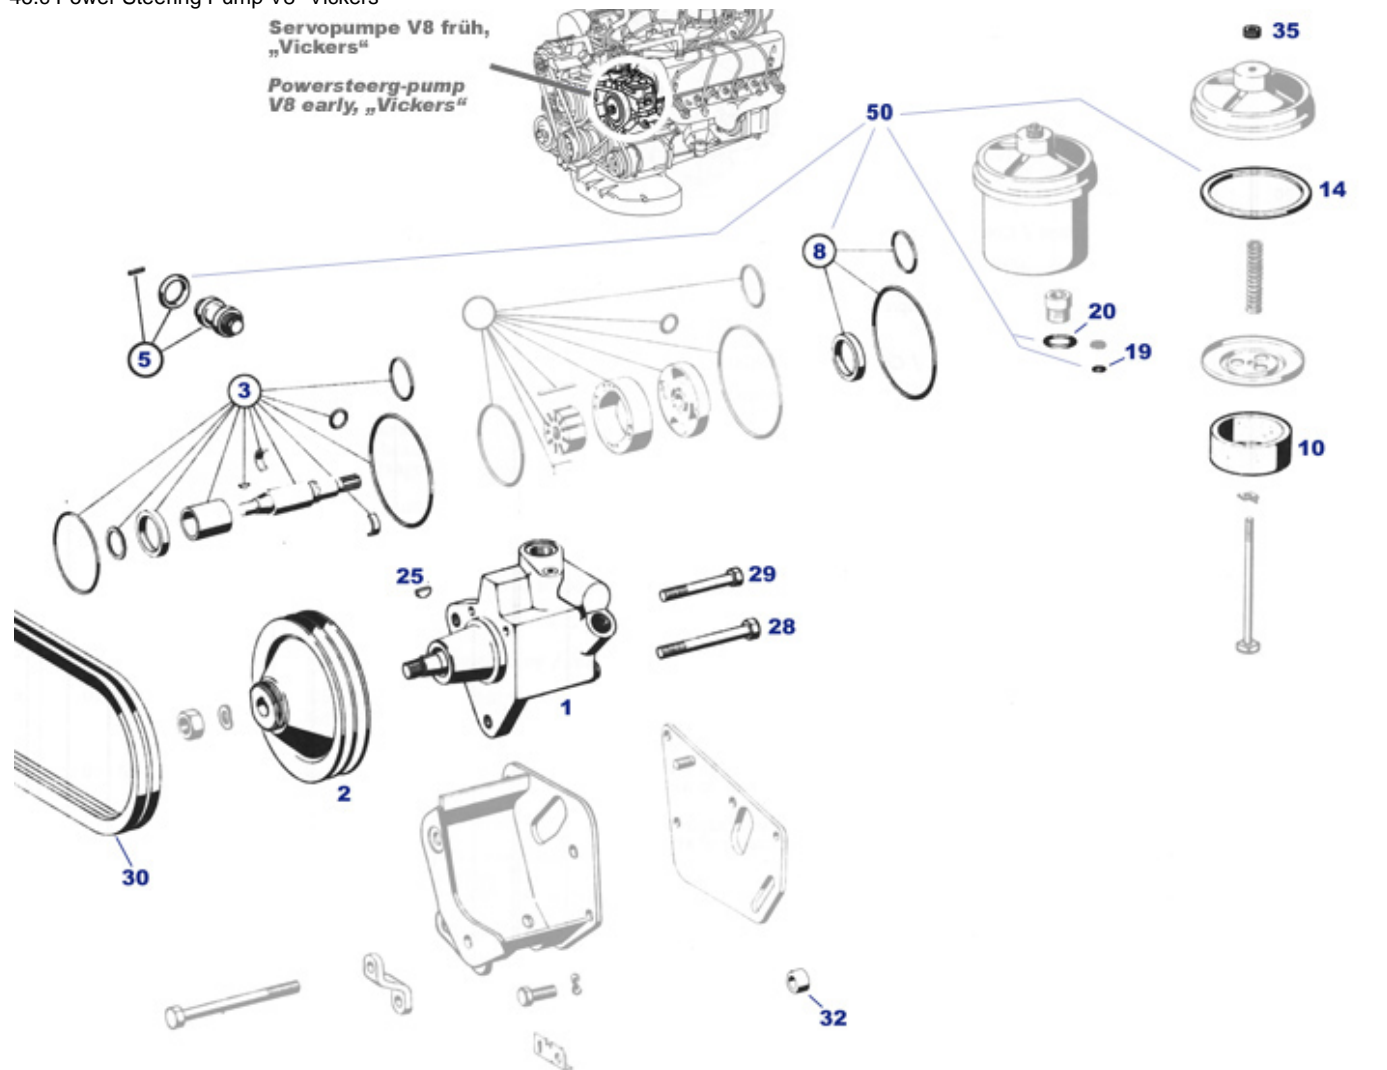

46.c Power Steering Pump V8 "Vickers"

46.c Power Steering Pump V8 "Vickers"

1	Pump,pwrsteerg, used, sealed, tested, (old part re	246100	€ 609,99	2	A1164660015 PWS pump pulley e.g 116.980	346141	N/A
2	A1164660115 Pulley V8-pws-pump early	746141	N/A	3	A0005865646 Repr. kit,pas.,shaft+bushes	246115	N/A
5	A0005864246 Rep-kit pressure valve	746114	N/A	8	Short gasket kit , pws pump "cyl-shaft"	246104	€ 2,68
10	Filter, pws. fluid tank	299022	€ 29,99	14	Sealing ring, fluid tank cap	299023	€ 3,68
19	O-Ring pws-reservoir->pump, small	746243	€ 1,20	20	O-ring Vickers pump,housing,reservoirV8	746246	€ 1,87
25	woodruff key, pump shaft pws	246116	€ 9,50	28	A0019904301 Bolts for PAS	246112	N/A
29	Bolt Vickers PWS pump, 3x required	246096	N/A	30	Pws drive belt 10 x 1225 e.g. 111-3,5	399123	€ 13,80
30	Fan belt 10 x 1184, z.B. 3.5 Servo,FN	799123	€ 11,00	32	A1164661251 Metal spacer tube, e.g. 10m	746351	N/A