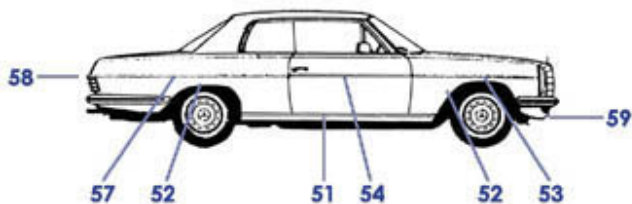

69/88 Trims at Sidepanel

69/88 Trims at Sidepanel

	Rubber underlay, tailpanel trims ref 369056	€ 39,69			Bolt, flat head, garnish trim below 367117	€ 13,35
	0009872760				WS, 2x req	
	Dec. strip set, whl. arch W/C111, B364000	€ 119,00	21		Clip, t'hold strip, to'67	€ 1,49
	B.Quality					
21	Clip, dec. strip Ponton	472115	€ 2,49	21	Dec. strip t'hold Lt.	N/A
21	Dec. strip t'hold Rt.	569060	N/A	23	A1128810144 Dec. strip, whl. arch fr.Lt	N/A
23	A1128810244 Dec. strip, whl. arch fr.Rt	388322	N/A	25	A1126980380 Dec. strip, rear wing, rr.L	N/A
25	A1126980480 Dec. strip, rear wing, rr.R	369140	N/A	26	A1119870226	373111
26	A1116980183 Dec. strip on tailfin, Lt.	369054	N/A	26	A1116980283 Dec. strip on tailfin, Rt.	369064
27	A0019887978	398177	N/A	27	A0009870715	398176
27	A0019880981	398690	N/A	27	A1117380322 Dec. strip, rr. door 1/4 wi	373110
27	A1117380422 Dec. strip, rr. door 1/4 wi	373120	N/A	27	Clips	472056
28	A1116900479 Dec. strip, tailfin end, Rt	369062	N/A	28	A1116900379 Dec. strip, tailfin end, Lt	369052
28	Schild "200D" am A-Brett,solange Vorrat	381028	€ 28,56	29	A1118810544 Dec. strip W111, fr. wing,	388180
31	Plug, e.g. upper trim at door W111 Cpe/convertible	372082	€ 2,56	31	A1116865220 Chrome strip, side rail Rt.	369080
31	1m rbr profile, Cab/Cpe rocker	398011	€ 5,65	31	A1116865120 Chrome strip, side rail Lt.	369070
32	A1128815244 Dec. strip, whl. arch, fr.R	388320	N/A	33	1m rubber profile e.g. prot.	169056
33	Dec. strip set, whl. arch W/C111	364000	N/A	33	A1126985280 Dec. strip set, whl. arch,	369320
33	Dec. strip set, whl. arch, rr.Lt.	369310	N/A	38	Dec. strip rr.Lt. oder Rt.	369050
39	grommet washer-clip	367099	€ 0,60	39	Connecting piece, middle	267045
51	Clip,rocker panel trim 108, ...	872056	€ 0,20	51	A1156980121 Underlay, rbr. t'hold strip	569054