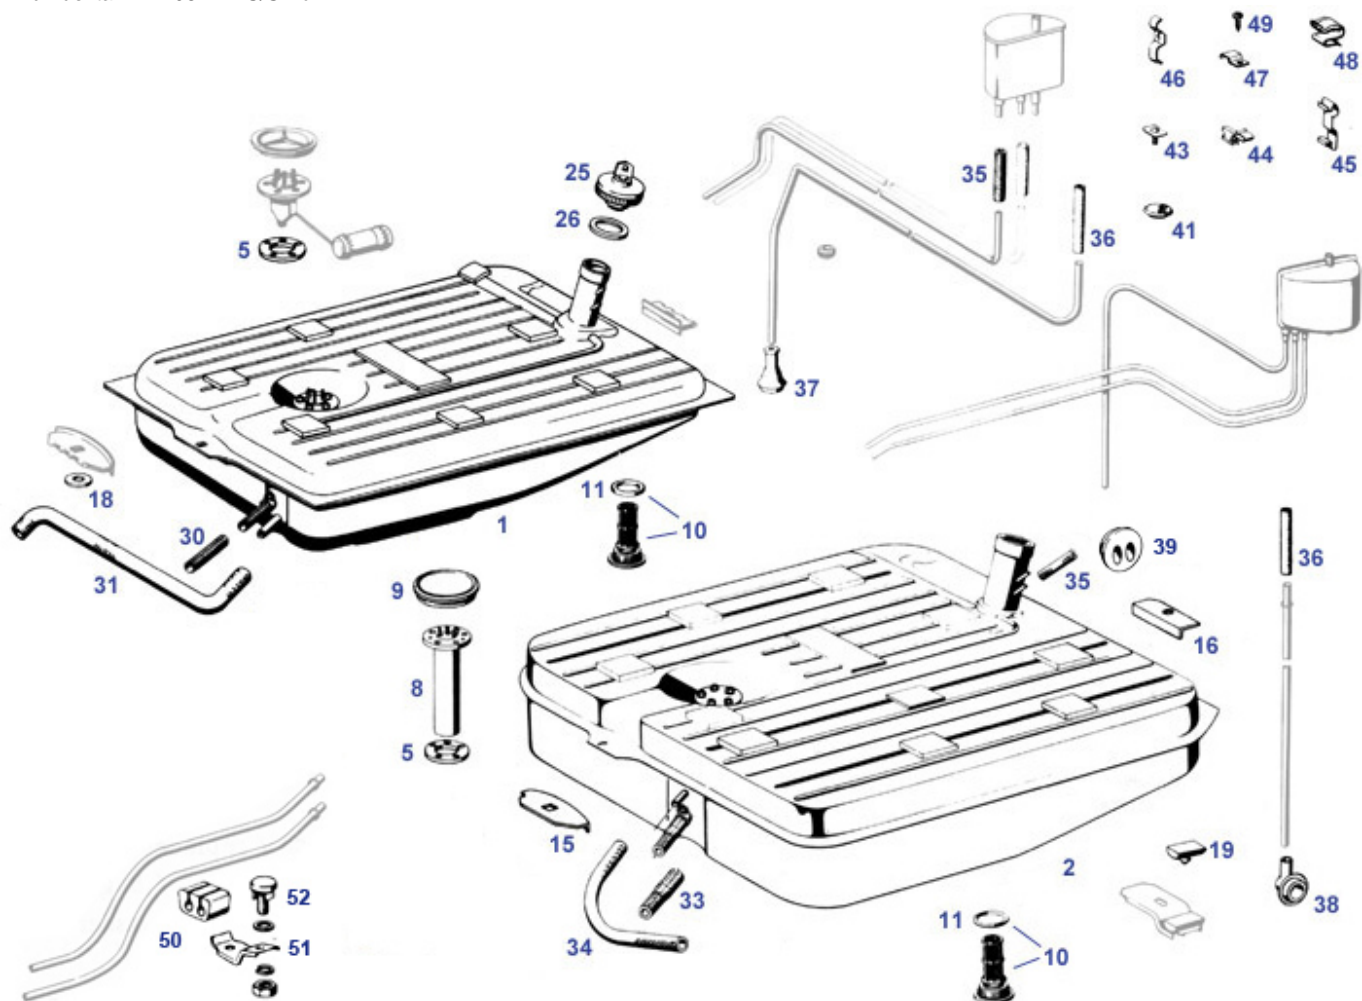

47.b Fuel tank W108-112 S/SE div.

47.b Fuel tank W108-112 S/SE div.

	Plug with strainer, MB A 111 4700686	247912	€ 32,13		A1109870145 see 147016 or 347014	247014	N/A
	see 847809, fueltank 82 ltr, div 108-112, Repro	847709	N/A		clamp 37,5 mm	747040	€ 5,24
	1m Fuel hose 5,5mm e.g. 107-fuel vent.	247047	N/A		rubber inlay, for 3 pipes (8 + 8 + 5mm)	247859	€ 5,63
	handle, fuel door 110 or 111 early	375847	€ 29,99		Inline Fuel Filter universal, transparent	547702	N/A
	Fuel tank sender, fits 78L in W114/115	547734	N/A		expansion reservoir for fuel tank ventilation	247868	€ 140,00
	Fueltank 82ltr.Repro	847000	N/A	1	A1084700301 Fuel tank 65ltr,110/111 ear	347000	N/A
2	Fuel Tank 78ltr, 250-280E/114	547709	€ 795,00	2	A1094700501 Fuel tank 105 litre, 300SEL	847001	N/A
2	Fuel tank 82 ltr, div 108-112, Repro	847809	€ 577,15	5	Gasket for fuel sender 1956-1972 | A1104710180	147015	€ 1,48
8	fuel sender, 250/280SL, Repro	247606	€ 189,89	8	A110 542 1204 Tank sender, 82 Litre	247006	N/A
9	Cover above fuel sender, plastic,black	347014	€ 7,79	9	round cover above fuel sender,Repro	247814	€ 5,20
10	threaded plug with filter element	247012	€ 20,35	11	A1119970840 Seal ring	347013	N/A
11	Seal ring, tank filter	247013	€ 0,26	15	Front bracket, e.g. W108	847026	€ 29,90
16	Clamp, fuel tank, rear	247026	€ 5,77	18	Shim, Exh/Tank support	298776	€ 2,83
19	A1249870740 Rubber buffer	298795	N/A	20	A1154710268 Expansion tank	247068	N/A
25	Fuel tank cap w.lock black plastic	747011	N/A	25	N/A Gas cap locking non-vented	147010	N/A
25	Fuel cap, plastic, no lock, FEBI	747009	€ 8,15	26	Seal ring @ gas cap	247010	€ 3,27
31	A1284760526 Fuel hose, pump->feed 111 e	347003	N/A	31	Hose adapter diam 15->12mm, new pumps @ 82ltr	347998	€ 7,66
31	A1114760726 Fuel hose,	347004	N/A	33	Fuel hose 13 x 20mm, plain mantle	747027	€ 27,19