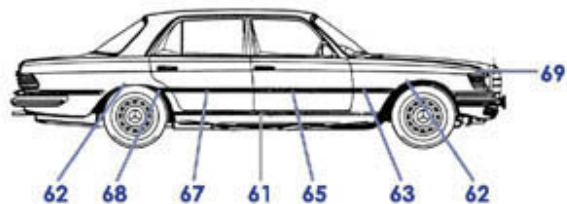

69/88 Trims at Sidepanel

69/88 Trims at Sidepanel

	Rubber underlay, tailpanel trims ref 369056	€ 39,69			Bolt, flat head, garnish trim below 367117	€ 13,35
	0009872760				WS, 2x req	
	Dec. strip set, whl. arch W/C111, B364000	€ 119,00	21		Clip, t'hold strip, to'67	€ 1,49
	B.Quality					
21	Clip, dec. strip Ponton	472115	€ 2,49	21	Dec. strip t'hold Lt.	N/A
21	Dec. strip t'hold Rt.	569060	N/A	23	A1128810144 Dec. strip, whl. arch fr.Lt	N/A
23	A1128810244 Dec. strip, whl. arch fr.Rt	388322	N/A	25	A1126980380 Dec. strip, rear wing, rr.L	N/A
25	A1126980480 Dec. strip, rear wing, rr.R	369140	N/A	26	A1119870226	373111
26	A1116980183 Dec. strip on tailfin, Lt.	369054	N/A	26	A1116980283 Dec. strip on tailfin, Rt.	369064
27	A0019887978	398177	N/A	27	A0009870715	398176
27	A0019880981	398690	N/A	27	A1117380322 Dec. strip, rr. door 1/4 wi	373110
27	A1117380422 Dec. strip, rr. door 1/4 wi	373120	N/A	27	Clips	472056
28	A1116900479 Dec. strip, tailfin end, Rt	369062	N/A	28	A1116900379 Dec. strip, tailfin end, Lt	369052
28	Schild "200D" am A-Brett,solange Vorrat	381028	€ 28,56	29	A1118810544 Dec. strip W111, fr. wing,	388180
31	Plug, e.g. upper trim at door W111 Cpe/convertible	372082	€ 2,56	31	A1116865220 Chrome strip, side rail Rt.	369080
31	1m rbr profile, Cab/Cpe rocker	398011	€ 5,65	31	A1116865120 Chrome strip, side rail Lt.	369070
32	A1128815244 Dec. strip, whl. arch, fr.R	388320	N/A	33	1m rubber profile e.g. prot.	169056
33	Dec. strip set, whl. arch W/C111	364000	N/A	33	A1126985280 Dec. strip set, whl. arch,	369320
33	Dec. strip set, whl. arch, rr.Lt.	369310	N/A	38	Dec. strip rr.Lt. oder Rt.	369050
39	grommet washer-clip	367099	€ 0,60	39	Connecting piece, middle	267045
51	Clip,rocker panel trim 108, ...	872056	€ 0,20	51	A1156980121 Underlay, rbr. t'hold strip	569054