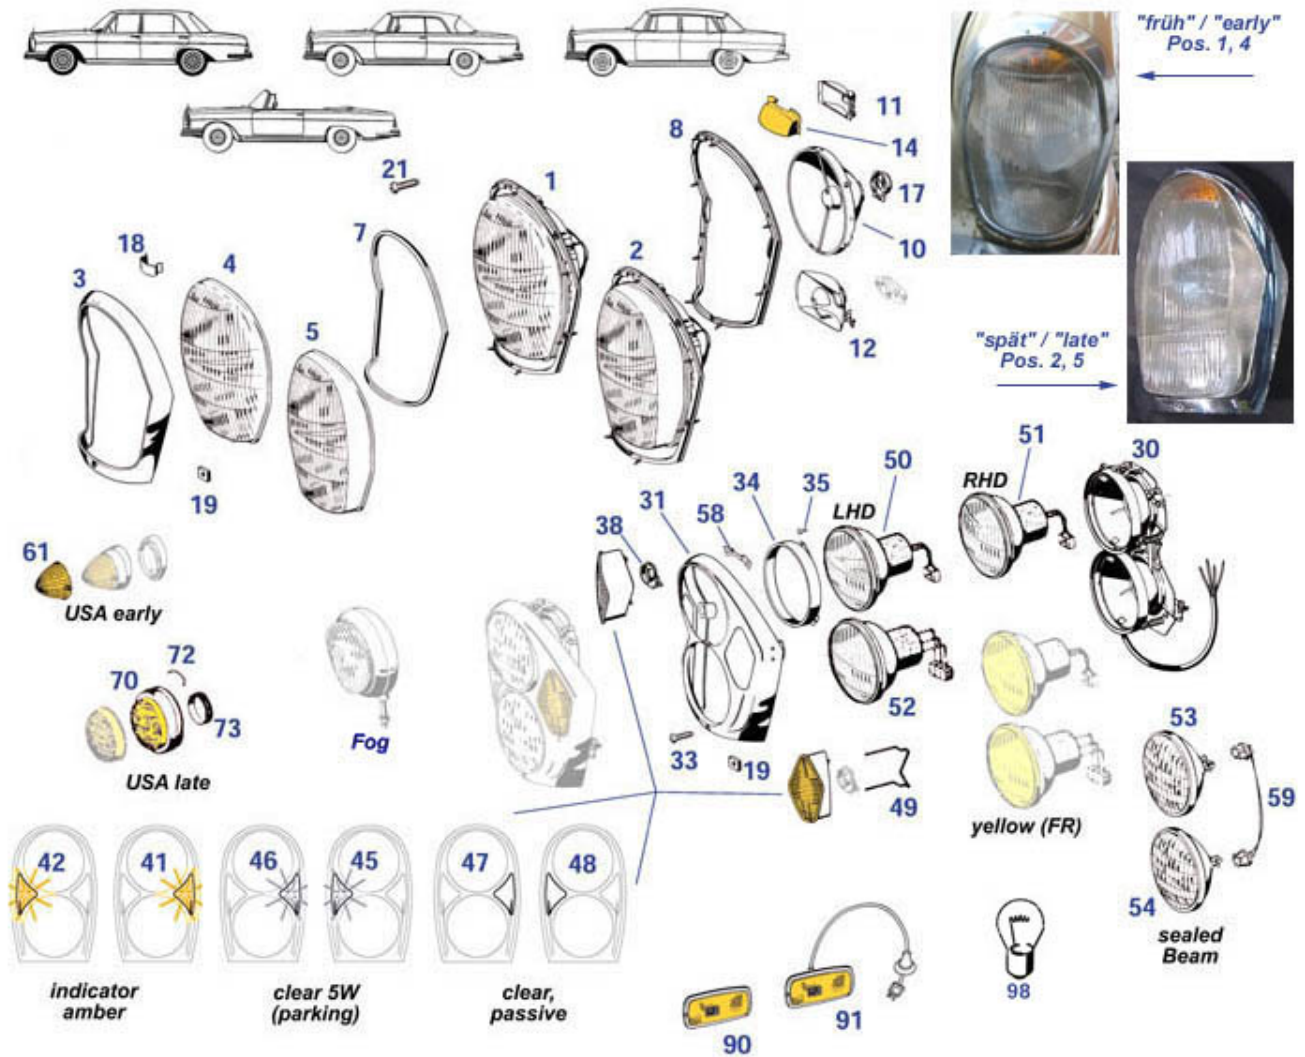

82 Headlamp S/SE/SEb/SE C

82 Headlamp S/SE/SEb/SE C

	Philips 11342U6000X2 LED	799191	€ 139,99	Headlamp inserts 4pcs Halogen, only RHD	882952	N/A	
	Leuchtmittel Ultinon Pro6			rubber, licence light @ bumper	382053	€ 9,00	
	Euro H4 lamp insert, LHD, w.parking lamp option	782747	€ 36,50	111,108			
	1 pair aux lamp accessory chrome round H3 unit	382328	€ 319,99	el connector 2 pole, male, e.g. licence lamp 111,1	354183	€ 12,00	
	Milled plastic nut, rr lamp 108/111	382855	€ 3,34	Foam shim, wiper motor to firewall W111	382248	€ 10,95	
1	A1088200061 "Light unit, LHD "clubshap	882000	N/A	1	A1088200161 "Light unit,RHD , "Club", ea	382003	N/A
2	A1088201961 "Light unit,LHD , "Club", la	382004	N/A	3	A1118260089 Dec.surround for light unit	882010	N/A
4	A1088260190 Diffuser W108-9 W/C111-2 LH	882001	N/A	4	A1118260490 Diffuser,W111-2,C111-2 earl	382002	N/A
5	A1088260790 Diffuser W108 late	882002	N/A	8	A0008265580 Gasket, headlight	882006	N/A
10	Reflector for H4 repair	382801	N/A	10	Reflector fits dropshape headlamp	382071	€ 85,68
11	A0008261278 Direction indicator reflect	382076	N/A	12	A0008260078 Fog light reflector	382078	N/A
14	A0008260357 "Direction ind. glass108/11	382075	N/A	17	Lamp holder	282072	N/A
18	A1119930125 Clip for dec. surround	882088	N/A	19	A1119900052 Nut, square, headlamp	382014	N/A
21	A1119900121 Bolt, back plate / wing	399082	N/A	30	A1088207361 Backplate, headlamp unit	882026	N/A
31	A1088260389 Dec.surround for light unit	882011	N/A	31	Dec.chrome surround for double light unit	882811	€ 267,04