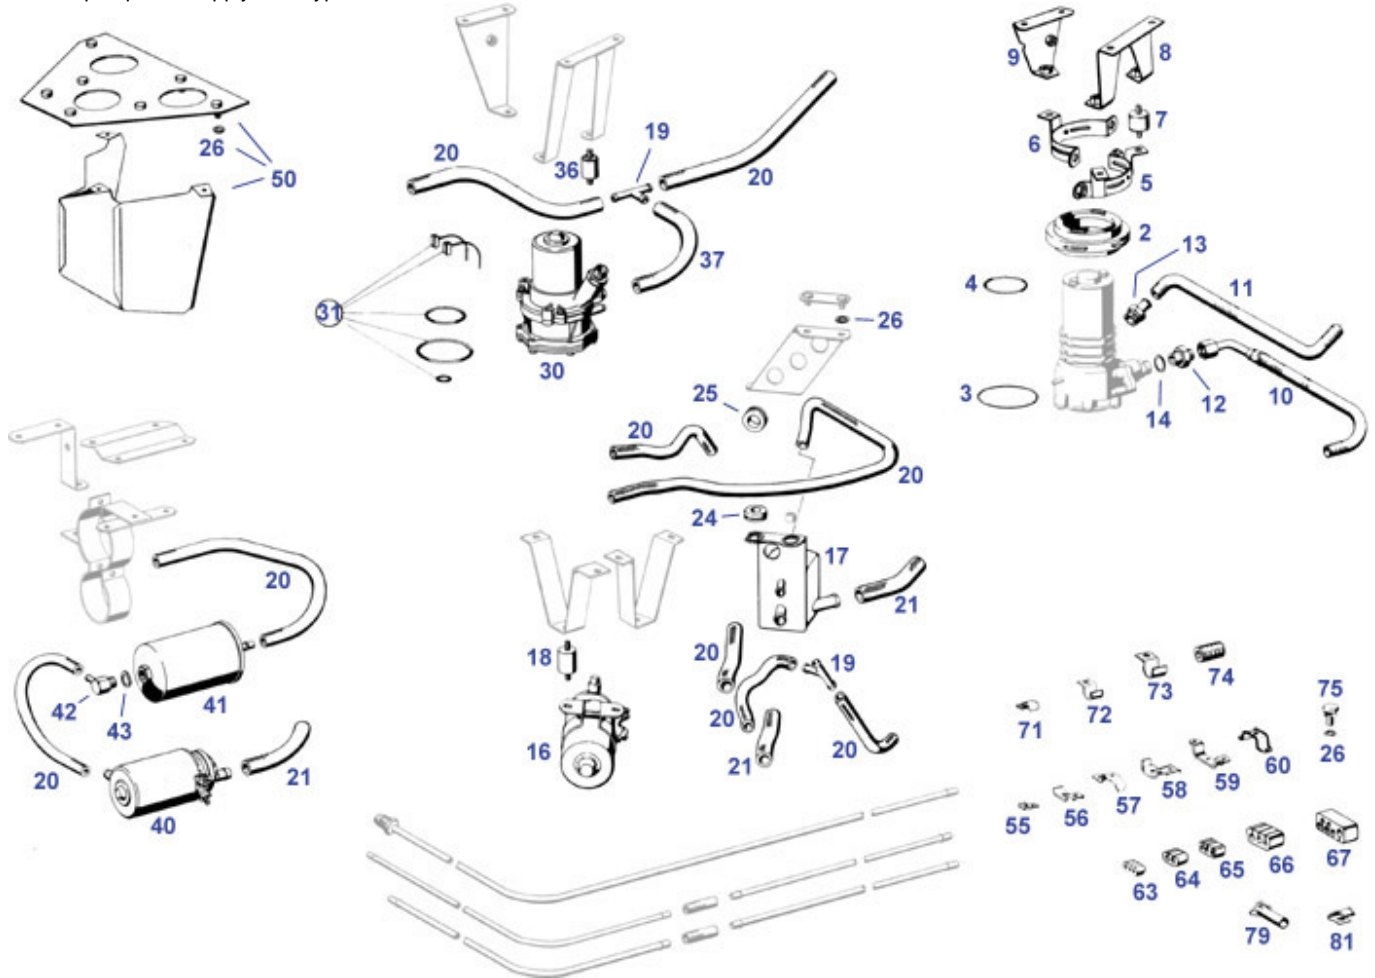

47.d el. pump, fuel supply "SE-Types"

47.d el. pump, fuel supply "SE-Types"

	impeller disc, small feeder pump 280SE/SL	247070	€ 138,22	clamp 37,5 mm	747040	€ 5,24
	rubber inlay, for 3 pipes (8 + 8 + 5mm)	247859	€ 5,63	Universal Fuel pump, alternative for 347005 D-Jet	347005	€ 166,90
	A1124700581 Big pump support	347085	N/A	2 Ring, early fuel pump rubber mount	247033	€ 47,10
3	Seal ring,lower,early	247037	€ 4,55	4 A0009979145 Seal ring,upper,early	247034	N/A
5	Clamp,early ,second half	247036	€ 127,90	6 Clamp,early ,first half	247035	€ 122,71
7	see 247828	247028	N/A	8 Pump support, f.early pump	347080	€ 46,06
10	Hose,ff.,230SL to vn.013014, W111, ..	247002	€ 44,95	12 Fitting with valve, fuel pump, early	247042	N/A
13	A0009975972 Fitting,fuel pump,early	247043	N/A	14 Seal ring 18x22 Al	109019	€ 0,94
16	A0010917401 El.Fuel pump 108/111 3.5 ea	347001	N/A	17 A1144700216 Damper unit D-Jet 1.Generat	347717	N/A
18	Rubber buffer,fuel pump,late	247023	€ 4,74	19 T-connector, fuel hoses	247015	€ 4,76
20	1m Fuel hose tank->pump 11/17mm, fabric	247005	€ 10,41	21 Fuel hose 13 x 20mm, plain mantle	747027	€ 27,19
21	A1124761226 see 247005	747003	N/A	21 Hose adapter diam 15->12mm, new pumps @ 82ltr	347998	€ 7,66
21	1m Fuel Hose 14/22mm	747029	€ 37,28	24 Grommet,14/18, bulkhead, generator wire	298784	€ 2,59
25	Rubber grommet 10/15, taillight bucket 190SL, 107	199020	€ 1,08	26 rubber washer fits M6	299081	€ 1,19
30	Fuelpump,smallversion,Bosch	247001	N/A	37 1m. Fuel hose 7,5x13,0 flat surface	247007	€ 8,50
40	N/A: Bosch 0 580 464 003 Pumpe"D-Jet"-Types	747005	N/A	41 Fuel filter R/C 107 -> 06.1976	747702	€ 29,99
42	Threaded fitting to filter 747702	747147	€ 9,75	43 Seal ring 14mm Alu	207186	€ 1,08
50	Metal box W108 pump protection	847021	€ 61,11	55 Clamp, bulkhead	242058	€ 2,76
56	Fuel and brake line clamp, for 30mm rubbers	147014	€ 2,50	57 Clamp,pipe,front, outrigger	247052	€ 5,94