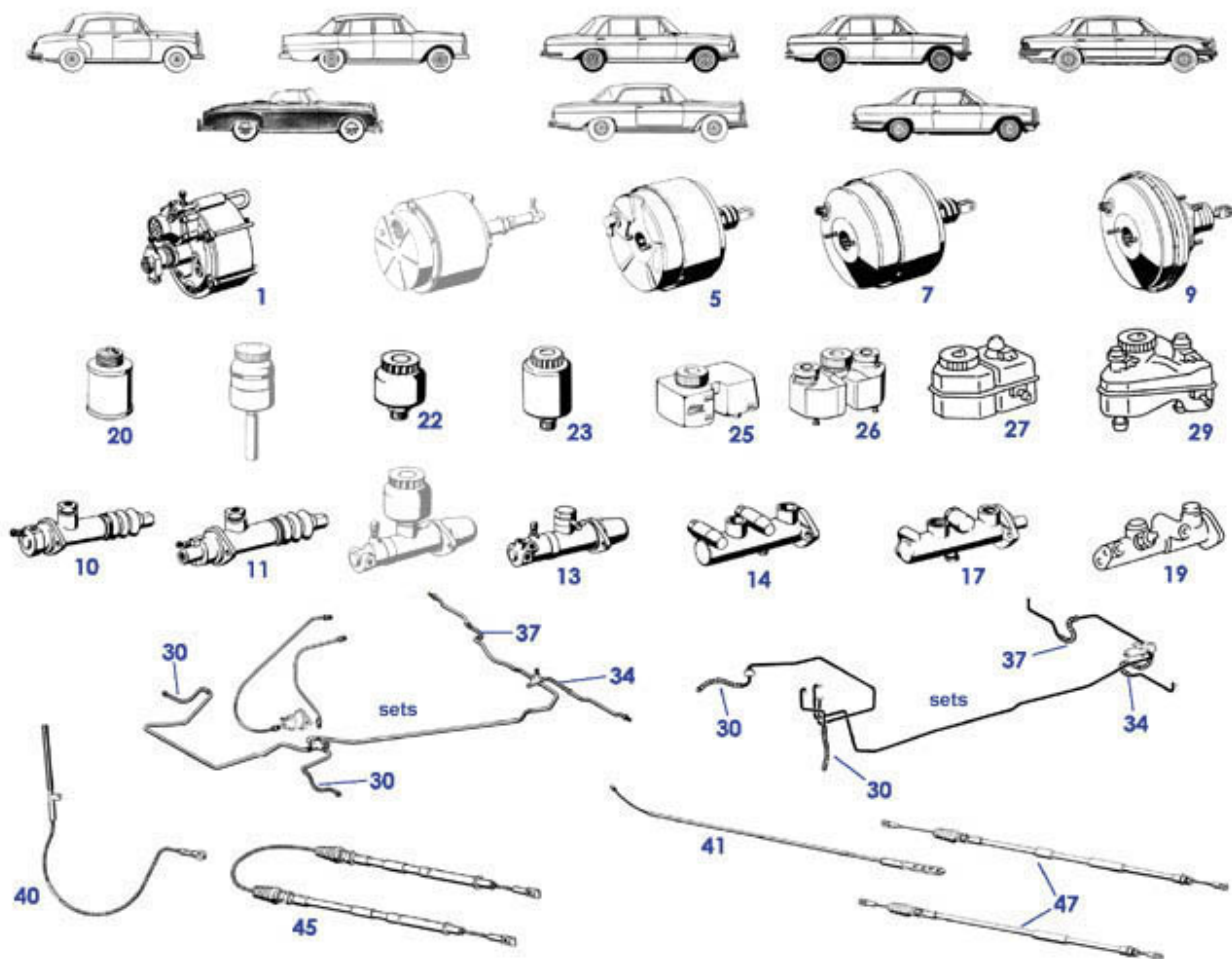

42/43 Brake: Mastercyl., Lines

42/43 Brake: Mastercyl., Lines

Graf.Inh. zuletzt überarbeitet 21.01.2010 d. SLS-Red.

	see 842069 due to merged variation	242869	N/A	Master cylinder 250 - 280 SL, R107 243711	€ 250,82
	Servo(booster) T50/24/1	343002	N/A	-> '74, brand	
	1m white vac-hose for brake vacuum	943782	€ 14,40	N/A ! Separator, brake vac hose 243783	N/A
	Sheet metal screw with hexagon 5.5 X 13 galvanized	990102	€ 0,20	workshop fitting for 4.75 lines, male 942966	€ 0,57
	Brake fluid tank, sedan, plastic	443005	N/A	thread, hex	
	Bracket 250-280SL	243658	€ 1,06	screw plug for master cylinder 943019	€ 2,49
	brake force limiter rear axle 111/108 6Z FN	842069	€ 329,99	M12x1	
	screw plug for master cylinder M12x1	943017	€ 2,89	Brake booster, Repro replacing T51 243800	N/A
	M10 x 1 ATE blug bolt	943018	€ 14,99	Master cylinder 250 - 280 SL, R107 243811	N/A
5	A0044300630 Servo(booster) T51/100	343001	N/A	-> '74, brand A	
5	Brake Booster (Repro) | Replacing T51-200 / A00043	243700	€ 699,90	Brake fluid.res. 09.75->08.85, ref.No. A0014315302	€ 329,99
9	Brake Servo TRW, 107 from '85, div. 129,126,124	743830	N/A	Spring, brake cables up to 08.'76	€ 7,62
9	Brake Servo ATE, 107 from '85, div. 129, 126, 124	743030	€ 297,45	A0004302130 Booster, new MB production	N/A
10	"Master Cylinder, 190SL w/o T50	143011	€ 369,69	A0004305530 Brake booster T51-200, R113	N/A
12	A0004309301 Master brake cyl. 220S/SE e	443012	N/A	e.g. 113 from 280, 107 up to 08.'85	€ 909,90
				Brake Servo Textar, 107 from '85, div. 129, 126, 1	€ 292,92
				Servo(booster) 200-280CE , Ref 001 430 6630	N/A
				maybe add 943019	
				A0014301101 Mastercyl. W111 220SEb/C ea	€ 231,60
					N/A