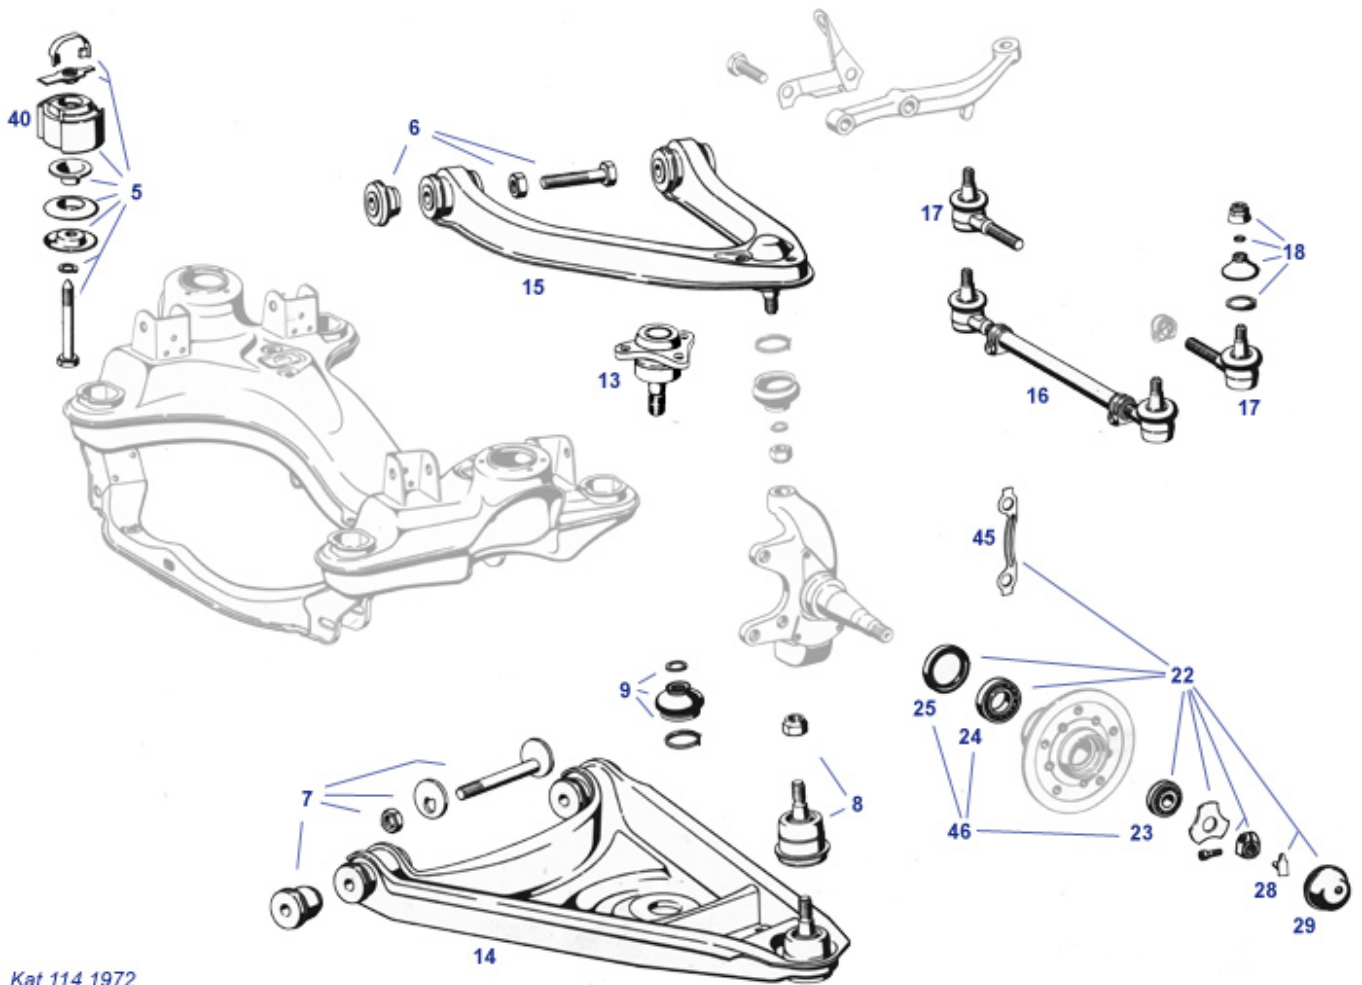

Kat 114 1972

	Cap, front wheel bearings 110-115, ..B-quality	B233079	€ 5,30		Bilstein shock absorber 114/5,frt.	532102	€ 184,45
	Split pin 2,5 x 25, fits crown nuts seering linkag	133007	€ 0,24		Castle nut M10X1, thin shape, early joint	133706	€ 2,45
	Castle nut M10X1, long shape, early joint	133006	€ 2,38		Self locking nut M12 X 1,5	733113	€ 1,93
	replaced from 241051, replaceable in 733113	733122	N/A		--> see 733122 -> see 733113	241051	N/A
	small rubber donut at roll bar bracket rods	732817	€ 2,74		Washer at clamping nut, no inner pintle	233972	€ 27,97
	incl. cap and copper leaf, no clamping nut	233880	€ 39,88	5	Frnt axle mount kit "Meyle"	758801	€ 48,61
5	Repr.kit, front sub-frame	758101	€ 58,91	6	N/A | see SLS part no. 733020! | Repr. kit, swing	733820	N/A
6	as per photo: content for one control arm	733020	€ 38,20	7	as per photo: content for one control arm	733030	€ 64,88
7	Rep.-Kit lower inner, FEBI	733830	€ 48,00	8	Knuckle jt.(lower) 114...,107 up to 85	733110	€ 13,73
9	Repr. kit, knuckle jt.slve. lower	733102	N/A	13	Upper Ball Joint R/C107 up. to 08.1985	733112	€ 15,71
14	A1073301207 Ctrl-arm,lower, Lt. to 8.85	733047	N/A	14	A1073301307 Swinging arm,lower, Rt.to 8	733049	N/A
15	Swinging arm,upper, Rt.to 8.85 FEB	733801	€ 123,28	15	Swinging arm,upper, left up to 08.1985, FEB	733100	€ 107,16
15	Swinging arm,upper, Rt.to 8.85 FEBI	733101	€ 107,16	15	Swinging arm,upper, Rt.to 8.85 FEB	733800	€ 123,28
17	Tie rod end, Rt. thread, brand Meyle	233192	€ 8,60	17	Tie rod end, Lt. thread, brand MEYLE	233191	€ 8,60
17	Right Tie Rod end -"Febi"	233092	€ 7,25	17	Spurstangenkopf, Rechtsgewinde	233992	€ 10,98
17	Left Tie Rod end -"Febi"	233091	€ 7,37	17	Tie rod end	233991	€ 16,92
18	A0003300485 Boot w/attaching ring	233093	N/A	22	del-t: set, pls inbetween order separate items	733080	N/A