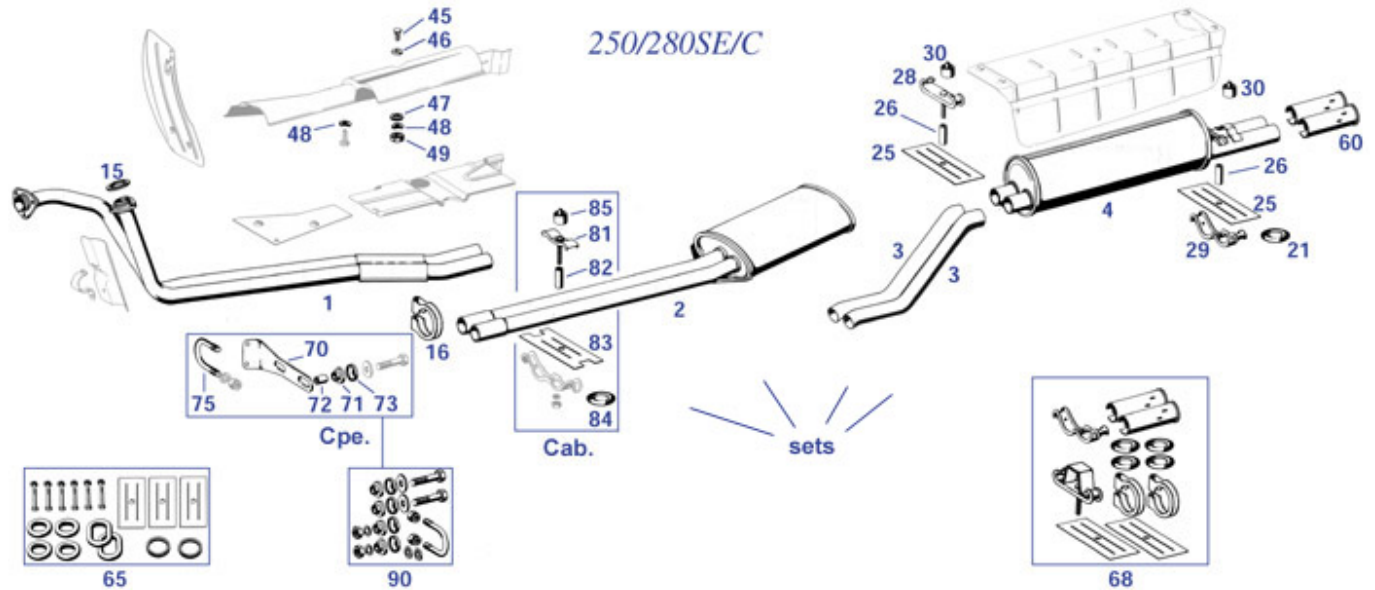

49a Exhaust 250/280SE/C, mild steel

49a Exhaust 250/280SE/C, mild steel

In this illustration: the LHD double tube version (continuous double pipe) was used from the injection model 250SE W108 or W111 and thereafter for all 280S/SE as a modernization/successor of the one-pipe plant (types up to 250S). Since no longer all parts are available from industrial after-production, adaptation can be useful:

- -Combination clamped components with those intended for welding
- -Conversion of front or middle tubes to other ground platform (convertible) for adaptation
- -Conversion of SE front tubes for adaptation to carburetor models.

	A1084920330 heat cover plate 111/108 rear	849085	N/A		exhaust repair paste	749595	€ 10,67
	Gasket Intake/Exhaust M127-130, ELRING	249990	€ 14,54	1	A1114904020 Frontpipe orig. 280SE Cab.	349007	N/A
1	A1084903020	849001	N/A	1	Frontpipe 250-280SE cpe. LHD	349009	€ 305,00
1	A1084902920 Frontpipe 250-280SE cpe. RH	349004	N/A	2	A1084900521 Mid sil.250/280SE/SEC 2-pip	849910	N/A
2	Mid sil.250/280SE/SEC 2-pipe	849010	€ 232,05	2	Mid sil.250/280SE/SEC 2-pipe	849810	€ 133,52
3	Conn.pipe 250SE-300SEL	849020	€ 29,00	4	Endtopf 6-Zyl.: 108-109, 111 sp. Aftm.	849830	€ 209,00
4	N/A rear muffler 6-cyl.,doublepipe, Eberspächer,	849030	N/A	4	A1124913401 rr sil. 6-cyl 108/109,111 C	849930	N/A
15	Sealing ring, exhaust manif.	249060	€ 2,37	16	Exhaust clamp, 51mm	149017	€ 3,96
21	inner diameter 30, rubberstring 15	249019	€ 1,90	25	Insulating plate	249015	€ 8,62
26	A0004920053 Tube, exhaust hanger	849019	N/A	26	Spacer sleeve (e.g. exhaust bracket)	849819	€ 3,76
28	A1094900143 Hanger, frt-end of rr.silen	849015	N/A	28	Hanger, rear muffler frt end 108-111 V8, W116	349013	€ 15,95
29	Bracket, rear muffler rear 250/280SE/C	349019	N/A	30	Rubber buffer, exhaust	798747	€ 0,92
30	Rubber buffer, floor/exhaust, others...	249818	€ 4,68	45	Clamping Bolt M6 for square bodypanel holes	188036	€ 8,45
46	Rubber ring, wiper motor	282407	€ 0,77	47	Washer 6.4 large, yellow zined	299276	€ 0,18
48	Spring washer M6	142158	€ 0,15	49	Hex nut M6, yellow zinc.	181023	€ 0,18
60	Tail pipe, chrome	249733	€ 22,85	60