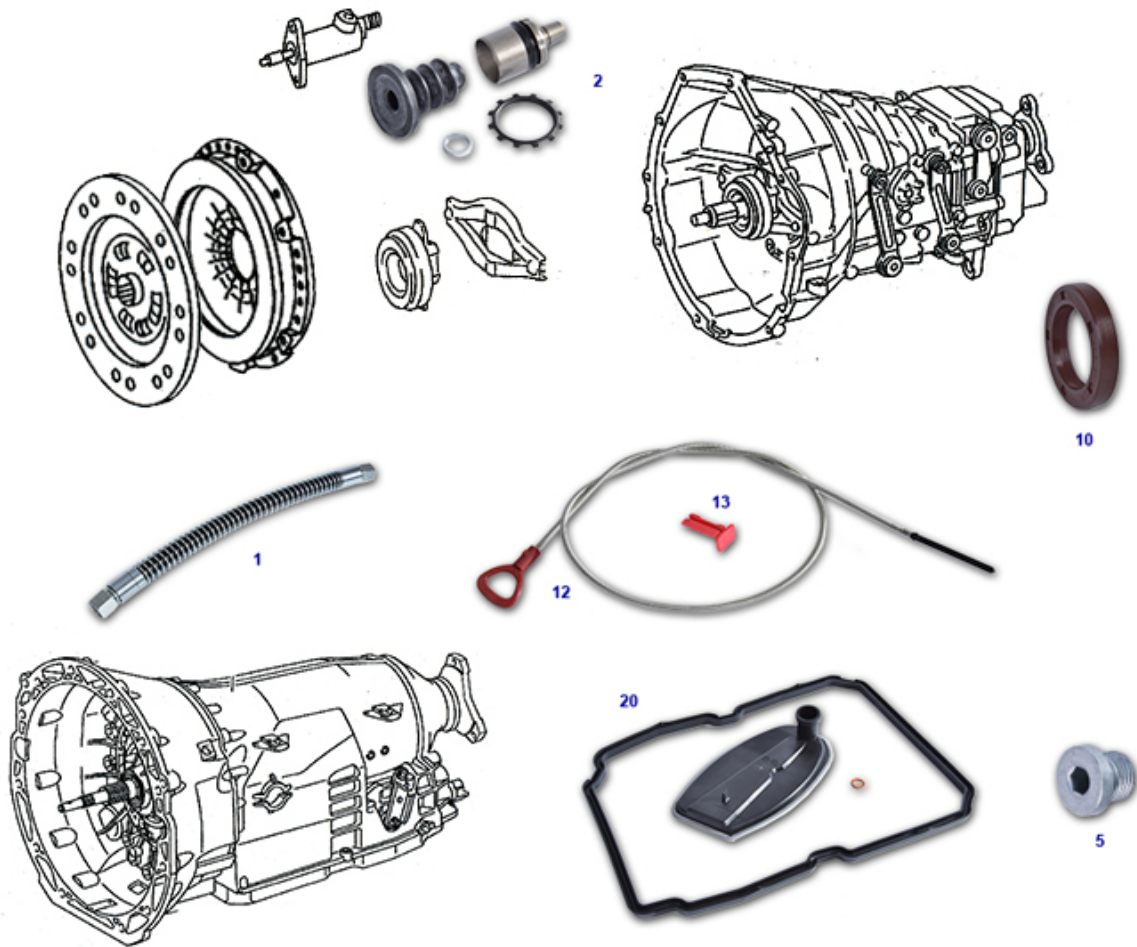

25, 26, 27 Clutch, Gearbox, Automatic

	Oil pan Autm. several W5A types	927507	€ 79,49		Gasket kit Autm.box 722.6 (W5)	927805	€ 94,00
	bushing, autm. lever link, ref.-No. A2029920010	R7026043	€ 2,77		Rubber O-Ring, ref 140 997 3645	R7027067	N/A
	el. junction Autm. 722.6xx outer conn. , ref.-No.	R2927058	€ 11,40		adaptor, wire actuator in Autm. 722602 FN	R7027213	€ 15,67
	Engine mount e.g. SLK 4-Cyl LH, Class, .. FN!	R7022013	€ 59,85		Engine mount e.g. SLK 4-Cyl RH, Class, .. FN!	R7022016	€ 72,85
	Rear engine rubber mount, e.g. SLK 320	R7024021	N/A		Rear engine rubber mount, e.g. 170.435 manual	R7024020	N/A
	A1409901150, Nut	R7026071	N/A		central release mechanism Sachs	R7025004	€ 116,35
	clutch set 240mm Sachs, 2pcs:frict+press-plates	R7025001	N/A		Clutch pressure plate for 240mm	R7025002	€ 106,01
	Clutch friction disc 240mm, Sachs	R7025011	€ 167,89		Electric kit Autom. 722.6: circuit board + plug, F	R2927054	€ 244,63
	sealing ring set for adaptor plug	R7027025	€ 4,50		A1262605101	926010	N/A
	Ausrücklager zB 129.060, 170.435	925014	€ 30,02		Service kit Autm 722.6 e.g. W5... FEBI	927006	€ 36,99
	N000000001045	750428	N/A		Seal ring 14x20x1,5 copper, e.g. oilpan	799306	€ 0,14
	Copper seal ring	207115	€ 0,18		Seal ring input shaft eg G717 5-sp	926042	€ 14,35
	Dichtring 43x58x7, FKM, Rechtsdrall	R7027045	€ 7,78	1	Oil hose, autm. to radiator	R7027015	€ 13,55
1	Oil hose, autm. to radiator	R7027014	€ 13,36	1	Oil hose, autm. to radiator	R7027013	€ 11,90
1	Autm.-oil hose, 107.041 Left side, 129.060	727012	€ 52,99	2	Clutch slave cylinder	929001	€ 26,45
2	Clutch master cyl. some 129, some 170	R2929104	€ 26,84	2	Rep.-Satz Nehmerzylinder	729033	€ 30,84