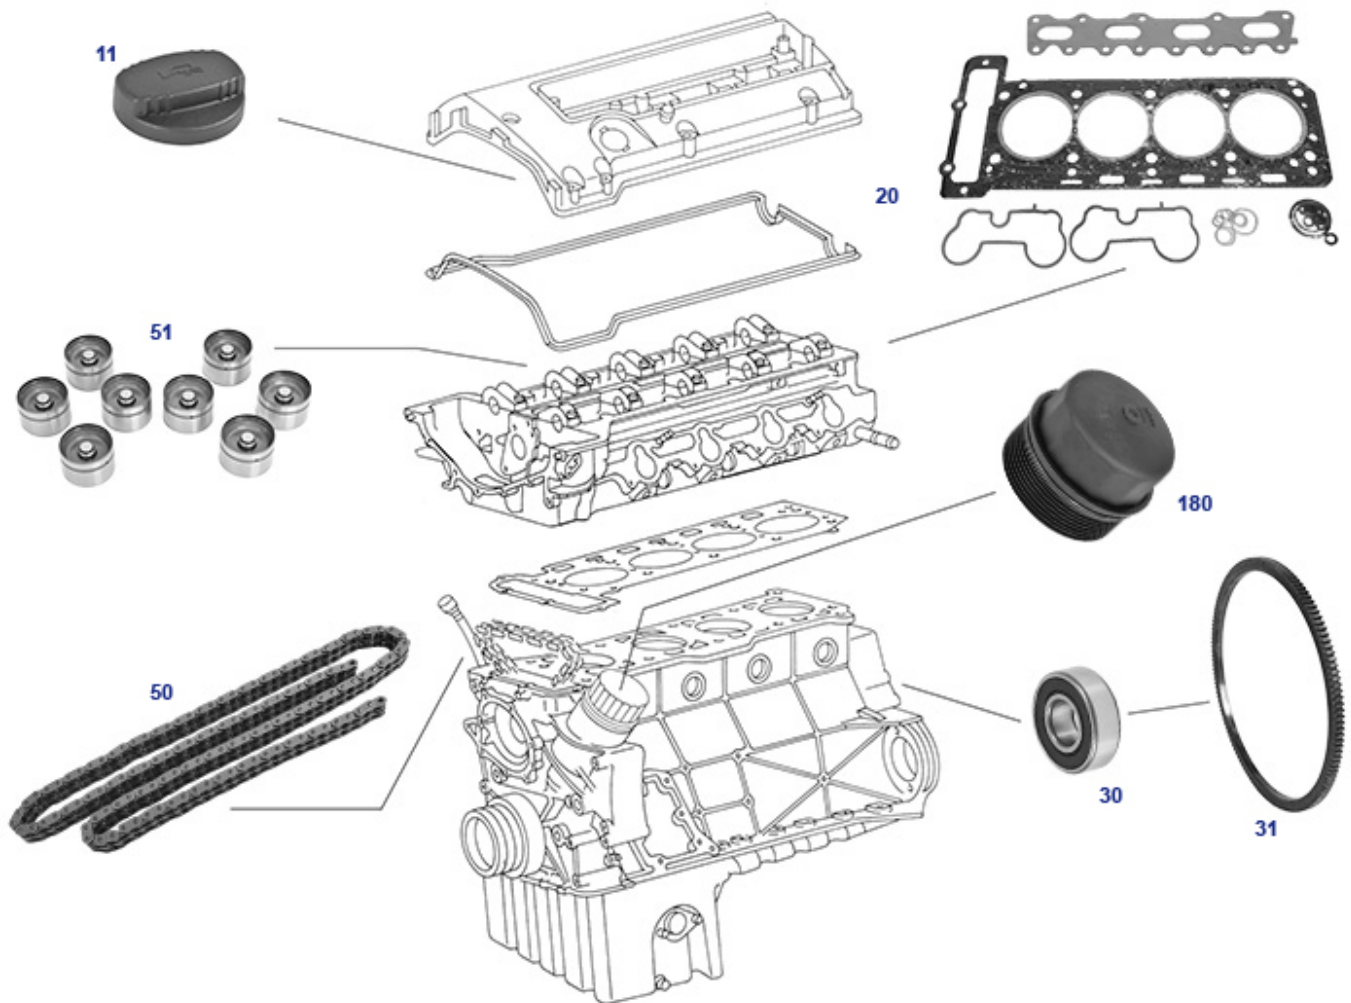

- Mercedes R170 "SLK" First Generation

Content

01, 03, 05 Rumpfmotor M111, Dichtungen und häufig Gefragtes	4
09,15,18 Maintenance Eng.	5
25, 26, 27 Clutch, Gearbox, Automatic	6
33,35,40,42,43 Frequently Required Parts Axle, Brake, Steering	8
47, 49, 50	9
62, 64, 72, 88 Body	10
82 Lighting, Wipers, Heater	10
99 Add Ons	11

	Sender, crankshaft position	R7015366	€ 13,39	11	Seal ring, fits plastic oil filler caps, 47 x 59 x	701356	€ 1,87
11	Brand: FEBI	250102	€ 3,74	20	Crank housing gasket set M111 2,0 / 2,3	R7001231	N/A
20	Set cyl head bolts M111.973	R7001181	€ 23,22	20	Head gasket set e.g. 111.973	R7002300	€ 128,15
20	Gasket, valve cover M111 SLK 200 - 230 Kompr.	R7001210	€ 15,43	20	Head gasket set e.g. 111.943	R7002200	€ 112,31
20	Seal crankshaft rear, standard (no-rep), M103,111	705347	€ 15,46	20	45x67x8mm, no collar	303046	€ 12,20
30	Starter ring gear, manual, engines 103, 111, ..	703201	€ 34,06	30	Sender, crankshaft position	R7015266	€ 38,82
50	brand: Febi	R7018402	€ 190,85	50	el. solenoid, cam adjuster	R7005237	€ 52,32
50	Chain repair kit M111, e.g. 2.0, FEBI	R7005200	€ 178,06	51	hydr valve lifter cup, M104/119 FN	905548	€ 17,20
51	8 pcs. set hydr valve lifter cup, M104/119 FN	905549	€ 120,54	180	Sender, oil niveau in pan, with seal ring	718328	€ 57,67
180	threaded cap, plastic, oil filter housing M104, M11	918403	€ 17,08	180	Oil filter e.g. M104, ... MANN	918041	€ 11,31

5	Seal ring 10x20, copper, sump autm 722.6	927023	€ 0,55	5	Drain plug Automatic M10x1 Inhex	927582	€ 0,75
12	Set universal leveler rod, oil Autom. 722.6 ..	927581	€ 27,13	13	locking pin, fits level tube Autom. 722.6 ...	927580	€ 0,74
20	Autm filter+gasket e.g. W5...	927005	€ 14,73	20	Autm. Oil pan seal e.g. 722.6 ... FN	927304	€ 7,52