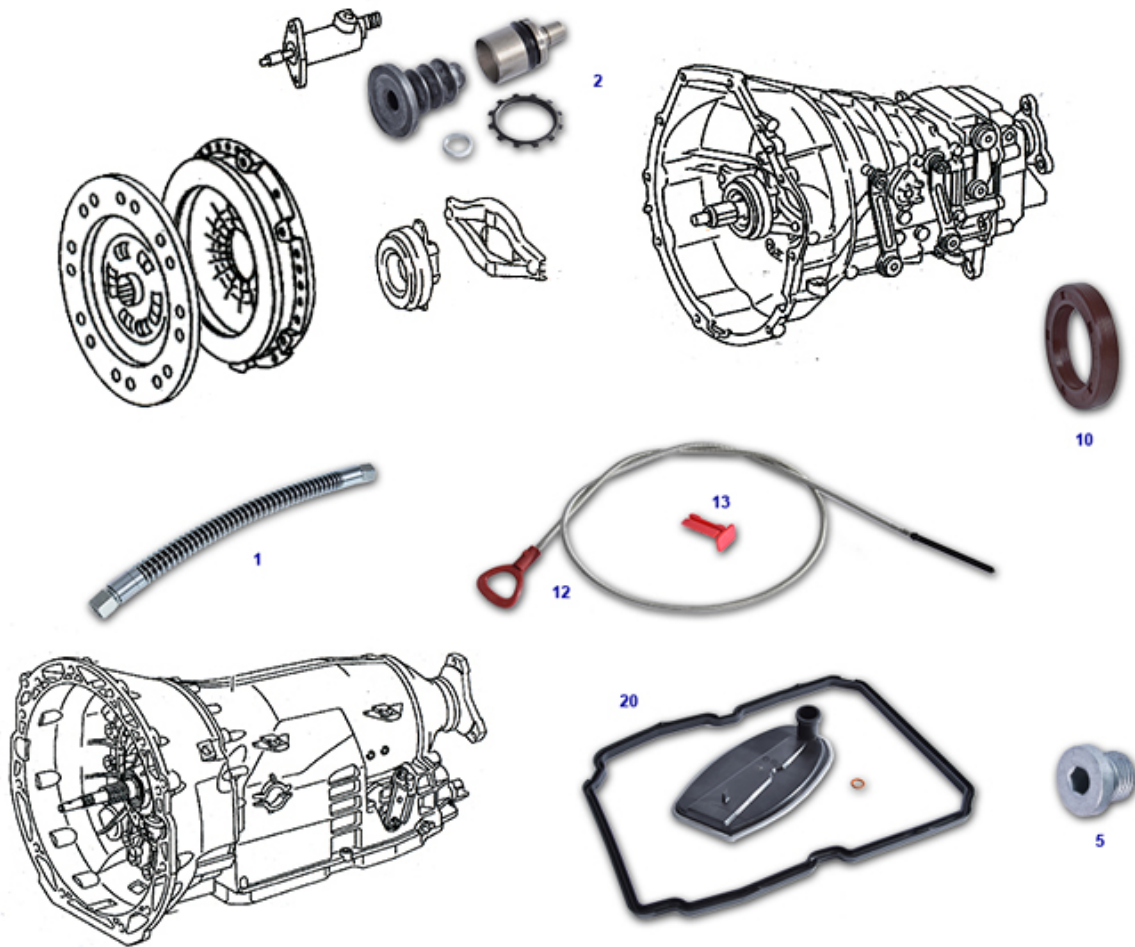

25, 26, 27 Clutch, Gearbox, Automatic

	Oil pan Autm. several W5A types	927507	€ 79,49		A1262605101	926010	N/A
	el. junction Autm. 722.6xx outer	R2927058	€ 11,40		adaptor, wire actuator in Autm.	R7027213	€ 15,67
	conn. , ref.-No.				722602 FN		
	Engine mount e.g. SLK 4-Cyl LH, C	R7022013	€ 59,85		Engine mount e.g. SLK 4-Cyl RH, C	R7022016	€ 72,85
	Class, .. FN!				Class, .. FN!		
	Rear engine rubber mount, e.g.	R7024021	N/A		Rear engine rubber mount, e.g.	R7024020	N/A
	SLK 320				170.435 manual		
	A1409901150, Nut	R7026071	N/A		central release mechanism Sachs	R7025004	€ 116,35
	clutch set 240mm Sachs,	R7025001	N/A		Clutch pressure plate for 240mm	R7025002	€ 106,01
	2pcs:frict+press-plates						
	Clutch friction disc 240mm, Sachs	R7025011	€ 167,89		Electric kit Autom. 722.6: circuit	R2927054	€ 244,63
	sealing ring set for adaptor plug	R7027025	€ 4,50		board + plug, F		
	Gasket kit Autm.box 722.6 (W5)	927805	€ 94,00		bushing, autm. lever link, ref.-No.	R7026043	€ 2,77
	Seal ring 14x20x1,5 copper, e.g.	799306	€ 0,14		A2029920010		
	oilpan				Seal ring input shaft eg G717 5-sp	926042	€ 14,35
	N000000001045	750428	N/A		Service kit Autm 722.6 e.g. W5...	927006	€ 36,99
	Dichtring 43x58x7, FKM,	R7027045	€ 7,78		FEBI		
	Rechtsdrall				Copper seal ring	207115	€ 0,18
	Rubber O-Ring, ref 140 997 3645	R7027067	N/A	1	Ausrücklager zB 129.060, 170.435	925014	€ 30,02
1	Oil hose, autm. to radiator	R7027014	€ 13,36	1	Oil hose, autm. to radiator	R7027013	€ 11,90
1	Autm.-oil hose, 107.041 Left side,	727012	€ 52,99	2	Rep.-Satz Nehmerzylinder	729033	€ 44,36
2	Clutch slave cylinder	929001	€ 26,45	2	Clutch master cyl. some 129, some	R2929104	€ 26,84
5	Seal ring 10x20, copper, sump	927023	€ 0,55	5	170		
					Drain plug Automatic M10x1 Inhex	927582	€ 0,75