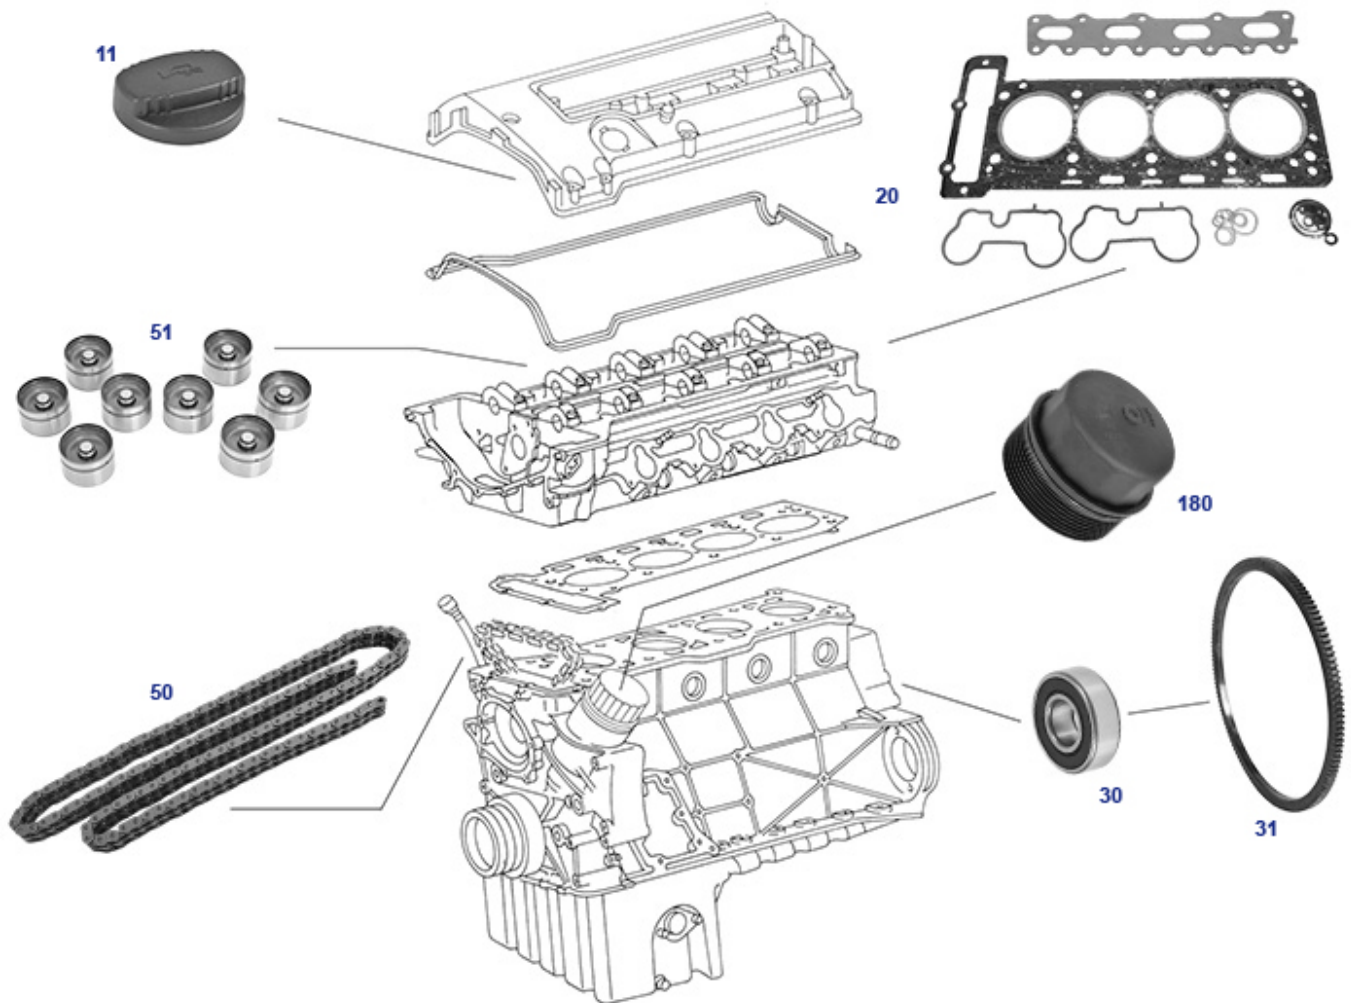

Mercedes R170 "SLK" First Generation

Content

01, 03, 05 Rumpfmotor M111, Dichtungen und häufig Gefragtes	4
09,15,18 Maintenance Eng.	5
25, 26, 27 Clutch, Gearbox, Automatic	6
33,35,40,42,43 Frequently Required Parts Axle, Brake, Steering	8
47, 49, 50	9
62, 64, 72, 88 Body	10
82 Lighting, Wipers, Heater	10
99 Add Ons	11

	Sender, crankshaft position	R7015366	€ 13,39	11	Seal ring, fits plastic oil filler caps, 47 x 59 x	701356	€ 1,87
11	Brand: FEBI	250102	€ 3,74	20	Crank housing gasket set M111 2,0 / 2,3	R7001231	N/A
20	Set cyl head bolts M111.973	R7001181	€ 23,22	20	Head gasket set e.g. 111.973	R7002300	€ 128,15
20	Gasket, valvecover M111 SLK 200 - 230 Kompr.	R7001210	€ 15,43	20	Head gasket set e.g. 111.943	R7002200	€ 112,31
20	Seal crankshaft rear, standard (no-rep), M103,111	705347	€ 15,46	20	45x67x8mm, no collar	303046	€ 12,20
30	Starter ring gear, manual, engines 103, 111, ..	703201	€ 34,06	30	Sender, crankshaft position	R7015266	€ 38,82
50	brand: Febi	R7018402	€ 190,85	50	el. solenoid, cam adjuster	R7005237	€ 52,32
50	Chain repair kit M111, e.g. 2.0, FEBI	R7005200	€ 178,06	51	hydr valve lifter cup, M104/119 FN	905548	€ 17,20
51	8 pcs. set hydr valve lifter cup, M104/119 FN	905549	€ 120,54	180	Sender, oil niveau in pan, with seal ring	718328	€ 57,67
180	threaded cap, plastic, oil filter housing M104, M11	918403	€ 13,83	180	Oil filter e.g. M104, ... MANN	918041	€ 11,31

	autm 722.6						
12	Set universal leveler rod, oil Autom. 927581	€ 27,13	13	locking pin, fits level tube Autom. 927580		€ 0,74	
	722.6 ..			722.6 ...			
20	Autm. Oil pan seal e.g. 722.6 ... FN 927304	€ 7,52	20	Autm filter+gasket e.g. W5... 927005		€ 14,73	