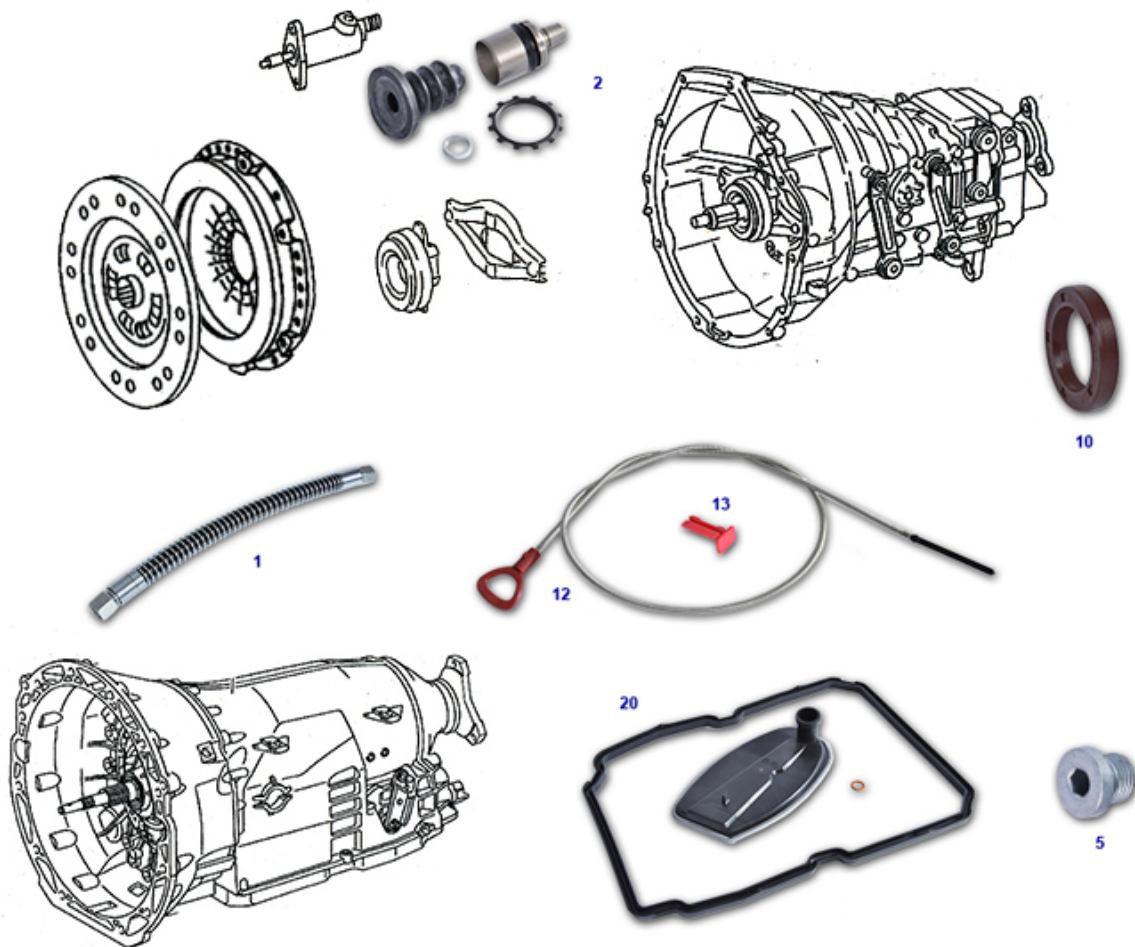

25, 26, 27 Clutch, Gearbox, Automatic

	Oil pan Autm. several W5A types	927507	€ 79,49		A1262605101	926010	N/A
	el. junction Autm. 722.6xx outer	R2927058	€ 11,40		adaptor, wire actuator in Autm.	R7027213	€ 15,67
	conn. , ref.-No.				722602 FN		
	Engine mount e.g. SLK 4-Cyl LH, C	R7022013	€ 59,85		Engine mount e.g. SLK 4-Cyl RH, C	R7022016	€ 72,85
	Class, .. FN!				Class, .. FN!		
	Rear engine rubber mount, e.g.	R7024021	N/A		Rear engine rubber mount, e.g.	R7024020	N/A
	SLK 320				170.435 manual		
	A1409901150, Nut	R7026071	N/A		central release mechanism Sachs	R7025004	€ 116,35
	clutch set 240mm Sachs,	R7025001	N/A		Clutch pressure plate for 240mm	R7025002	€ 106,01
	2pcs:frict+press-plates						
	Clutch friction disc 240mm, Sachs	R7025011	€ 167,89		Electric kit Autom. 722.6: circuit	R2927054	€ 244,63
	sealing ring set for adaptor plug	R7027025	€ 4,50		board + plug, F		
	Gasket kit Autm.box 722.6 (W5)	927805	€ 94,00		bushing, autm. lever link, ref.-No.	R7026043	€ 2,77
	Seal ring 14x20x1,5 copper, e.g.	799306	€ 0,14		A2029920010		
	oilpan				Seal ring input shaft eg G717 5-sp	926042	€ 14,35
	N000000001045	750428	N/A		Service kit Autm 722.6 e.g. W5...	927006	€ 36,99
	Dichtring 43x58x7, FKM,	R7027045	€ 7,78		FEBI		
	Rechtsdrall				Copper seal ring	207115	€ 0,18
	Rubber O-Ring, ref 140 997 3645	R7027067	N/A	1	Ausrücklager zB 129.060, 170.435	925014	€ 30,02
1	Oil hose, autm. to radiator	R7027014	€ 13,36	1	Oil hose, autm. to radiator	R7027013	€ 11,90
1	Autm.-oil hose, 107.041 Left side,	727012	€ 52,99	2	Rep.-Satz Nehmerzylinder	729033	€ 49,99
2	Clutch slave cylinder	929001	€ 26,45	2	Clutch master cyl. some 129, some	R2929104	€ 26,84
5	Seal ring 10x20, copper, sump	927023	€ 0,55	5	170		
					Drain plug Automatic M10x1 Inhex	927582	€ 0,75