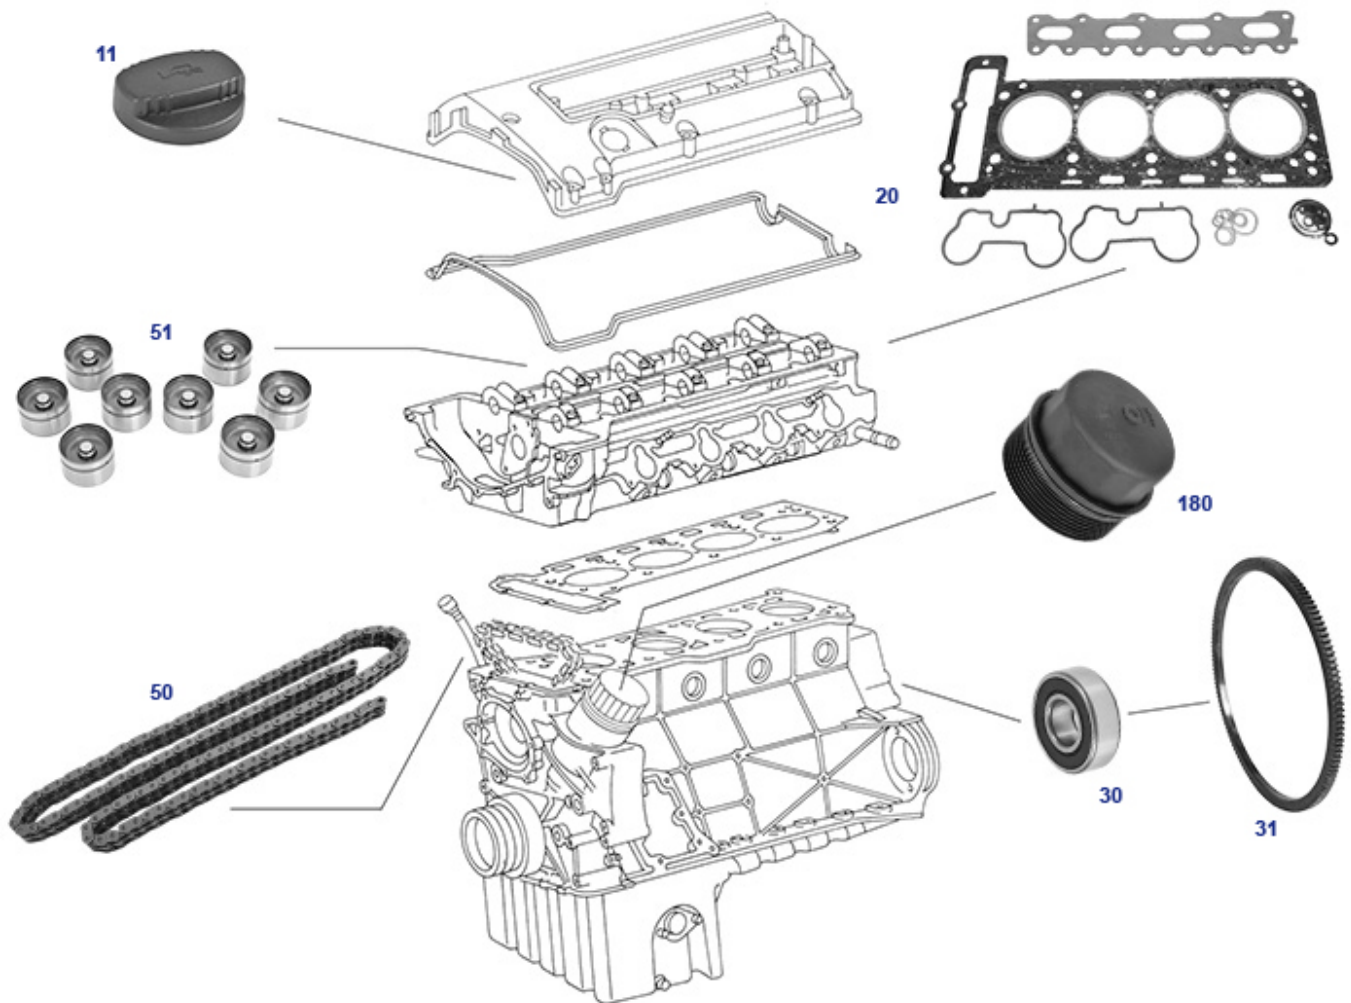

01, 03, 05 Rumpfmotor M111, Dichtungen und häufig Gefragtes

11	el. solenoid, cam adjuster	R7005236	€ 88,63	11	Sender, crankshaft position	R7015366	€ 13,39
	Seal ring, fits plastic oil filler caps, 47 x 59 x	701356	€ 1,87		Brand: FEBI	250102	€ 3,74
20	Gasket, valvecover M111 SLK 200 - 230 Kompr.	R7001210	€ 15,43	20	Set cyl head bolts M111.973	R7001181	€ 23,22
20	Head gasket set e.g. 111.943	R7002200	€ 112,31	20	Crank housing gasket set M111 2,0 / 2,3	R7001231	N/A
20	Head gasket set e.g. 111.973	R7002300	€ 128,15	20	Seal crankshaft rear, standard (no-rep), M103,111	705347	€ 15,46
20	45x67x8mm, no collar	303046	€ 12,20	30	Starter ring gear, manual, engines 103, 111, ..	703201	€ 34,06
30	Sender, crankshaft position	R7015266	€ 38,82	50	brand: Febi	R7018402	€ 190,85
50	Chain repair kit M111, e.g. 2.0, FEBI	R7005200	€ 178,06	50	el. solenoid, cam adjuster	R7005237	€ 52,32
51	8 pcs. set hydr valve lifter cup, M104/119 FN	905549	€ 120,54	51	hydr valve lifter cup, M104/119 FN	905548	€ 17,20
180	Sender, oil niveau in pan, with seal ring	718328	€ 57,67	180	threaded cap, plastic, oil filter housing M104,M11	918403	€ 13,83
180	Oil filter e.g. M104, ... MANN	918041	€ 11,31	180	Oil filter e.g. M104 .. NoName	918741	€ 8,21